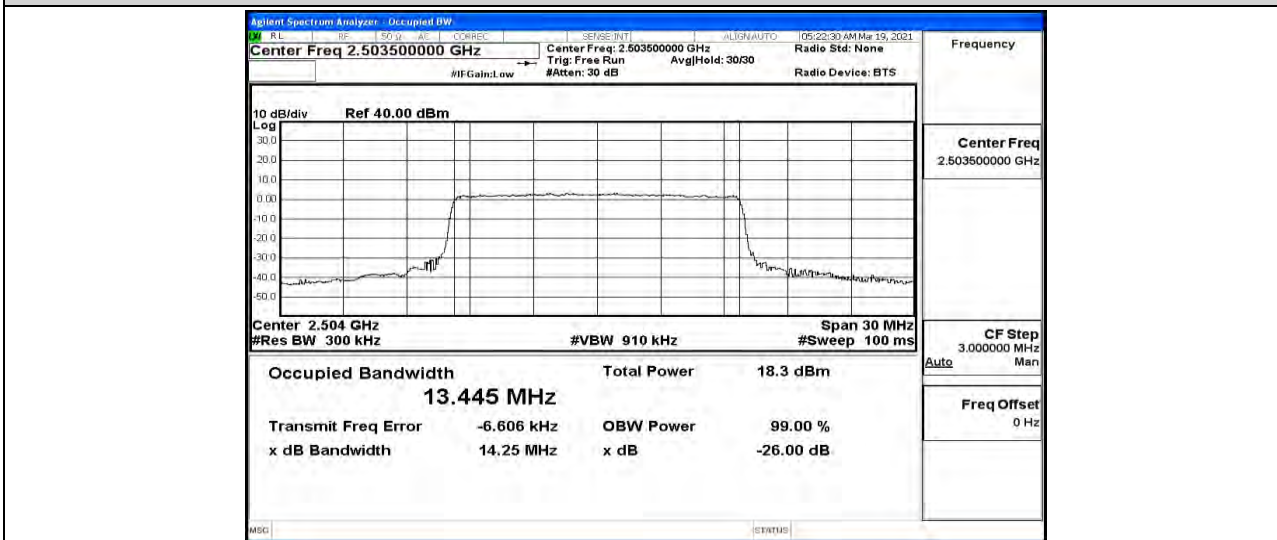

Band41-10MHz-16QAM-39700-50RB#0-8.9523

Band41-10MHz-16QAM-40620-50RB#0-8.9593

Band41-10MHz-16QAM-41540-50RB#0-8.9341

Band41-15MHz-QPSK-39725-75RB#0-13.445

Band41-15MHz-QPSK-40620-75RB#0-13.438

Band41-15MHz-QPSK-41515-75RB#0-13.429