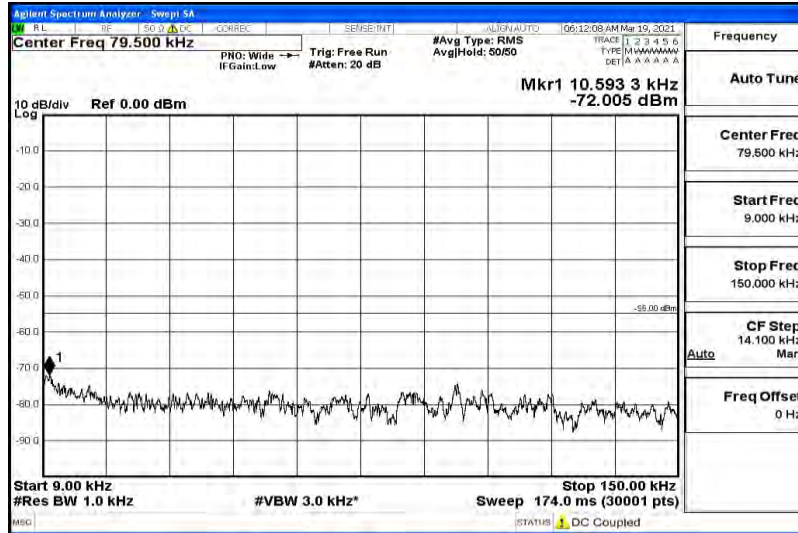

Band41-10MHz-QPSK-M-1RB#0-Range1:0.009~0.15MHz