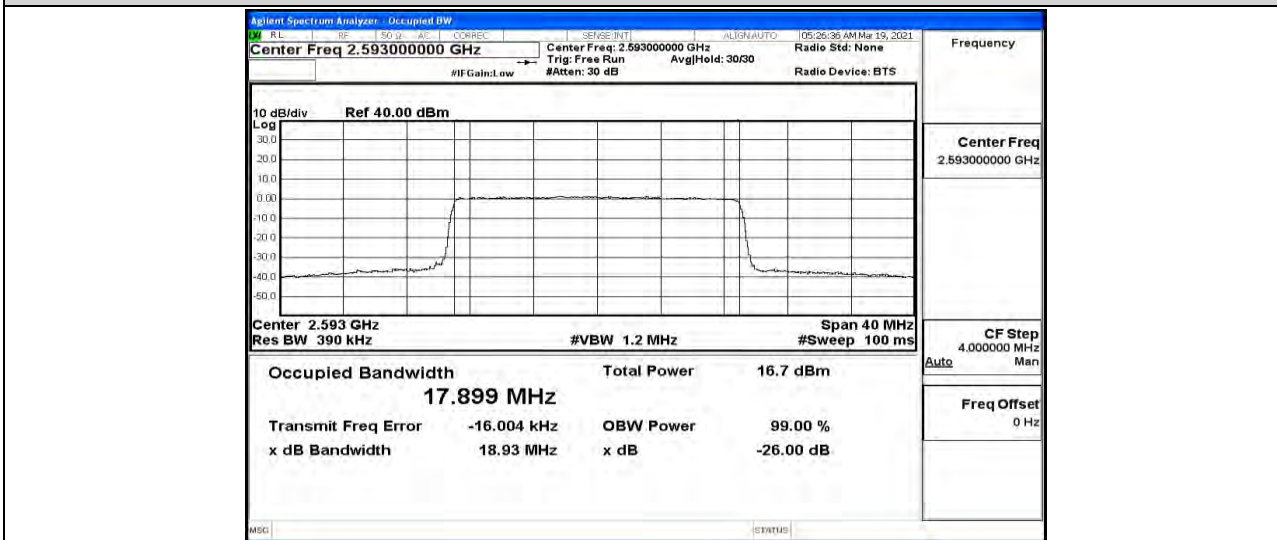

Band41-20MHz-16QAM-40620-100RB#0-17.859