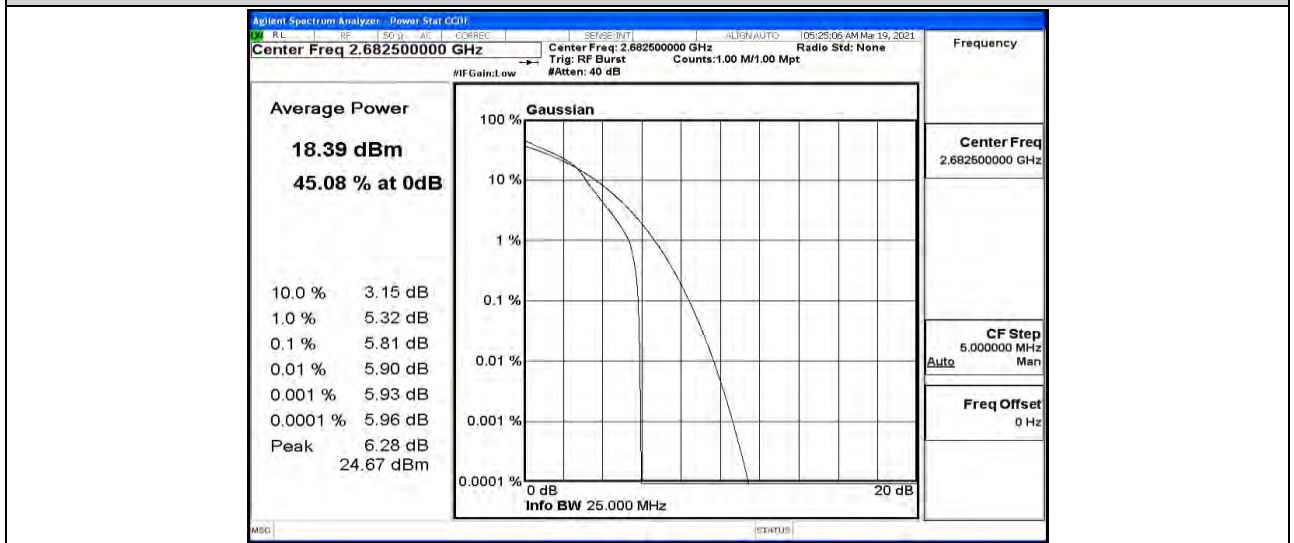

Band41-15MHz-16QAM-41515-1RB#0