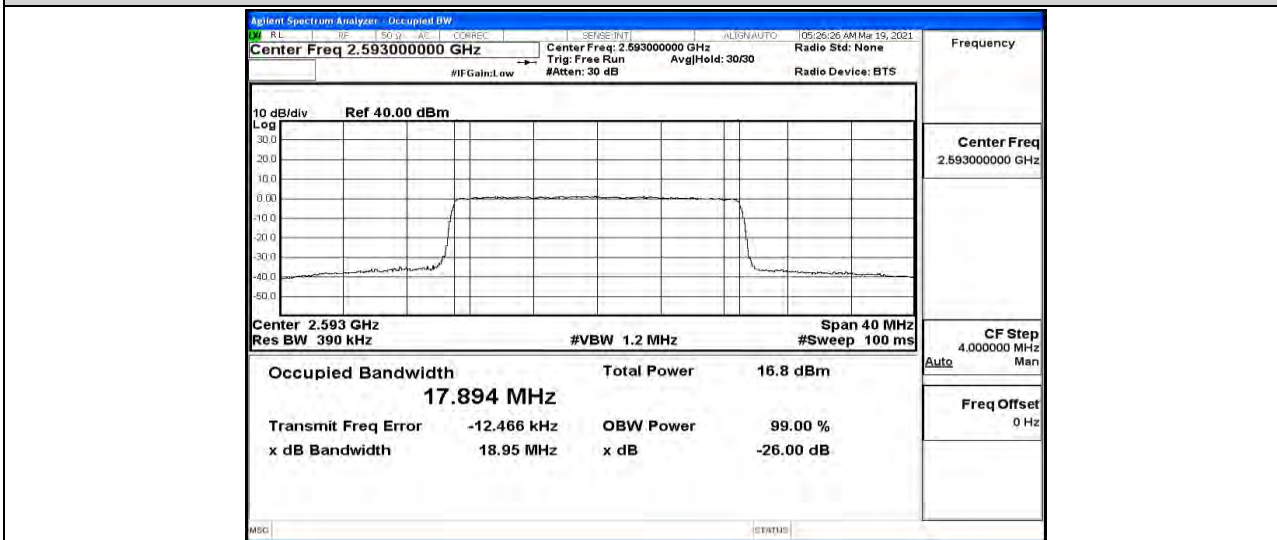

Band41-15MHz-16QAM-39725-75RB#0-13.430

Band41-15MHz-16QAM-40620-75RB#0-13.437

Band41-15MHz-16QAM-41515-75RB#0-13.424

Band41-20MHz-QPSK-39750-100RB#0-17.870

Band41-20MHz-QPSK-40620-100RB#0-17.894

Band41-20MHz-QPSK-41490-100RB#0-17.881