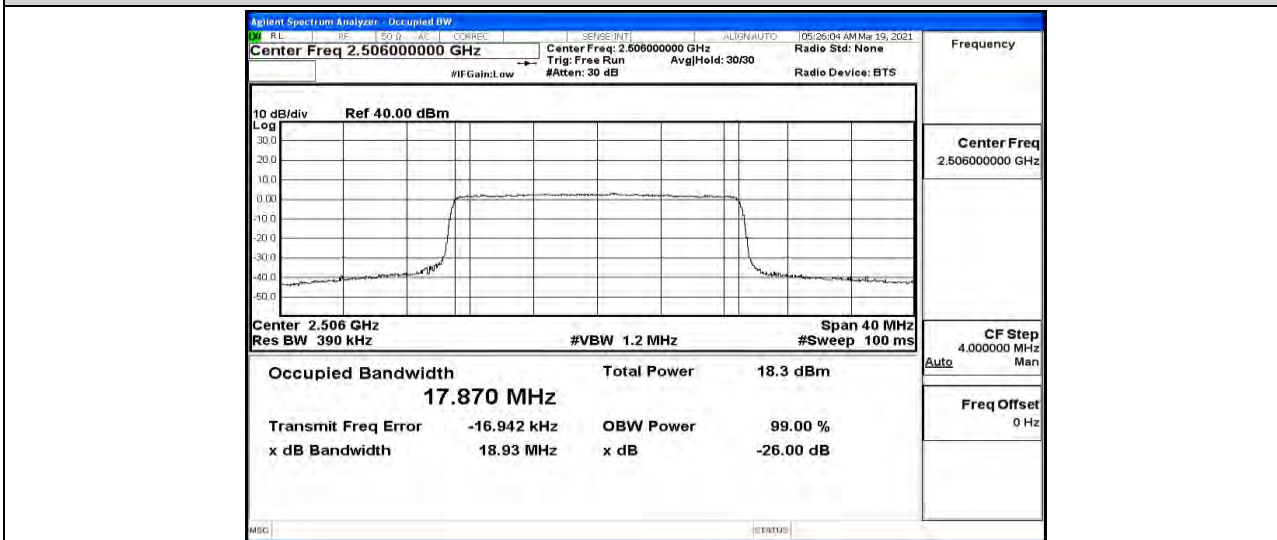

Band41-15MHz-16QAM-39725-75RB#0-13.430

Band41-15MHz-16QAM-40620-75RB#0-13.437

Band41-15MHz-16QAM-41515-75RB#0-13.424

Band41-20MHz-QPSK-39750-100RB#0-17.870

Band41-20MHz-QPSK-40620-100RB#0-17.894

Band41-20MHz-QPSK-41490-100RB#0-17.881