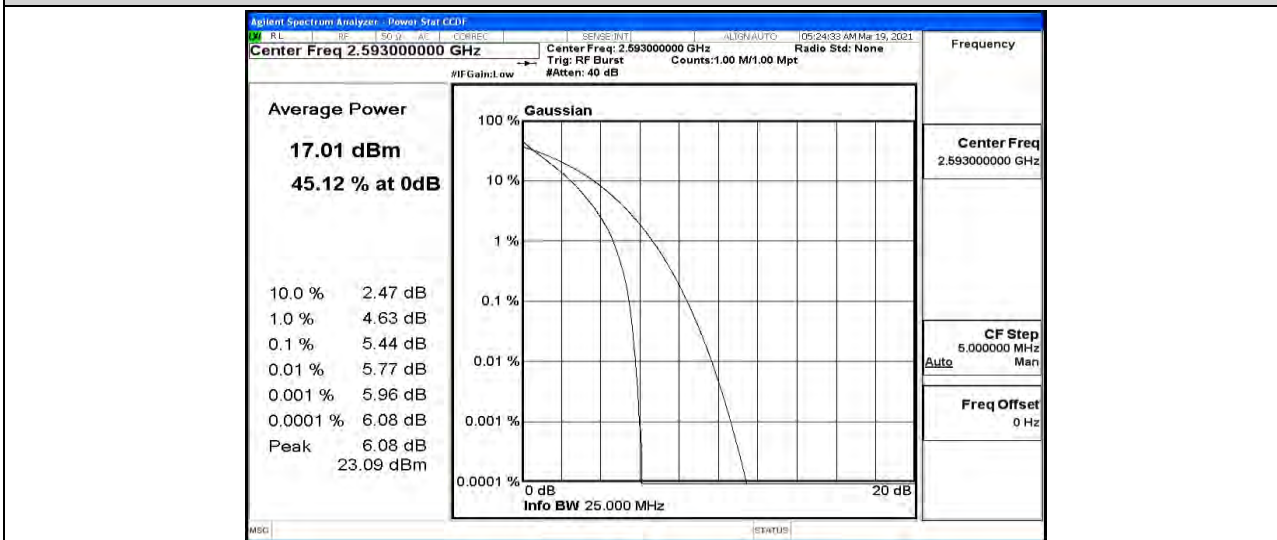

Band41-15MHz-QPSK-40620-75RB#0