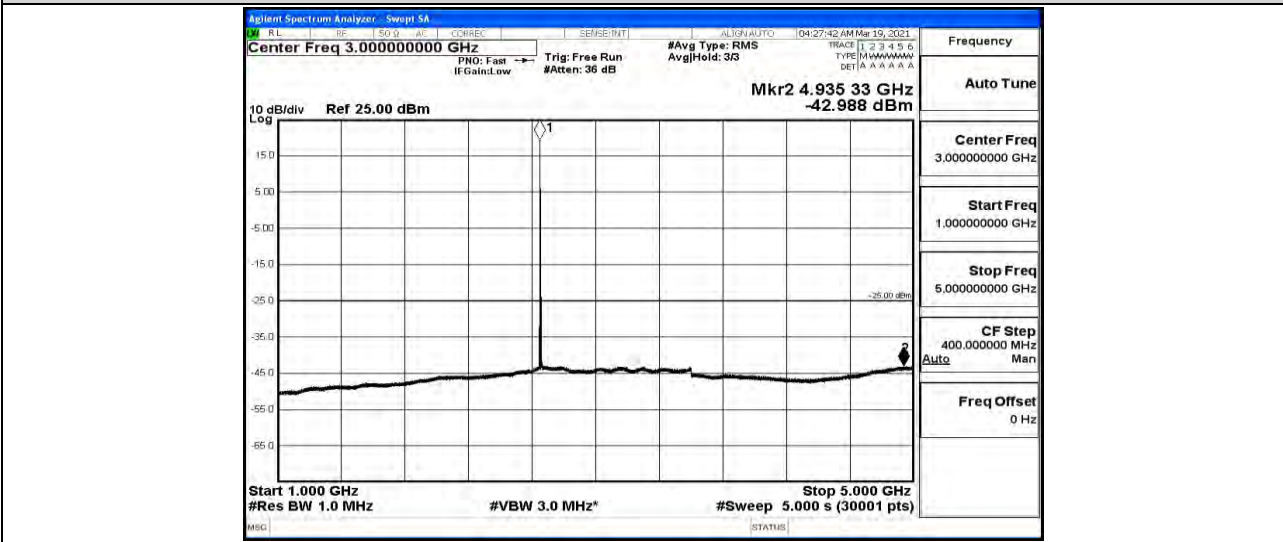

Band41-5MHz-16QAM-H-1RB#0-Range1:0.009~0.15MHz

Band41-5MHz-16QAM-H-1RB#0-Range2:0.15~30MHz

Band41-5MHz-16QAM-H-1RB#0-Range3:30~1000MHz

Band41-5MHz-16QAM-H-1RB#0-Range4:1000~5000MHz

Band41-5MHz-16QAM-H-1RB#0-Range5:5000~12000MHz