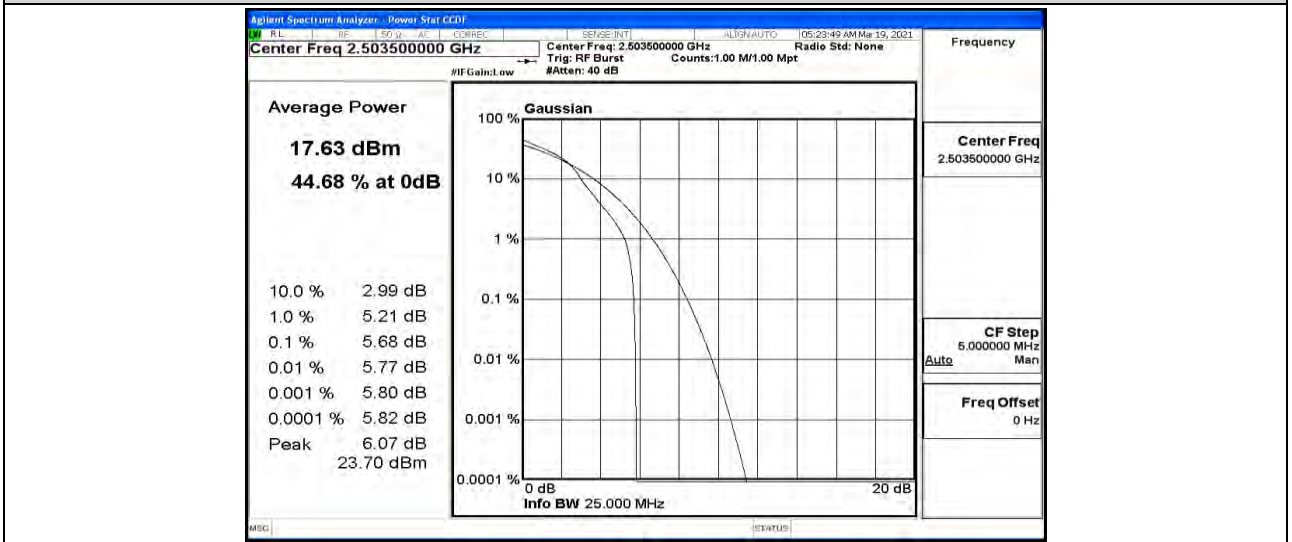

Band41-15MHz-QPSK-40620-75RB#0

Band41-15MHz-QPSK-41515-1RB#0

Band41-15MHz-QPSK-41515-75RB#0

Band41-15MHz-16QAM-39725-1RB#0

Band41-15MHz-16QAM-39725-75RB#0

Band41-15MHz-16QAM-40620-1RB#0

Band41-15MHz-16QAM-40620-75RB#0