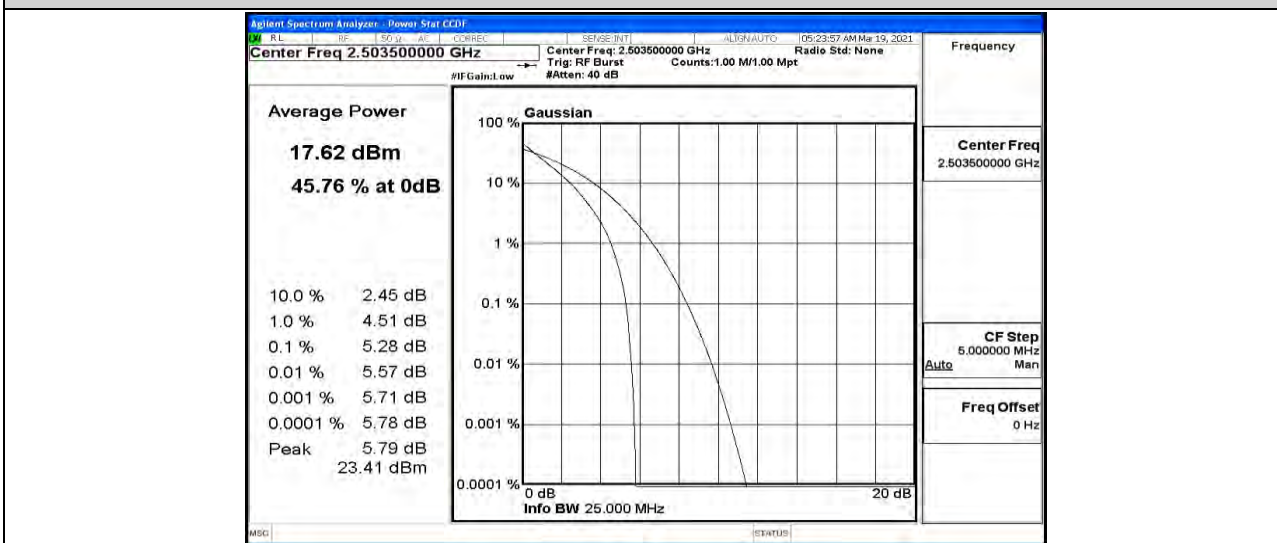

Band41-10MHz-16QAM-40620-1RB#0

Band41-10MHz-16QAM-40620-50RB#0

Band41-10MHz-16QAM-41540-1RB#0

Band41-10MHz-16QAM-41540-50RB#0

Band41-15MHz-QPSK-39725-1RB#0

Band41-15MHz-QPSK-39725-75RB#0

Band41-15MHz-QPSK-40620-1RB#0