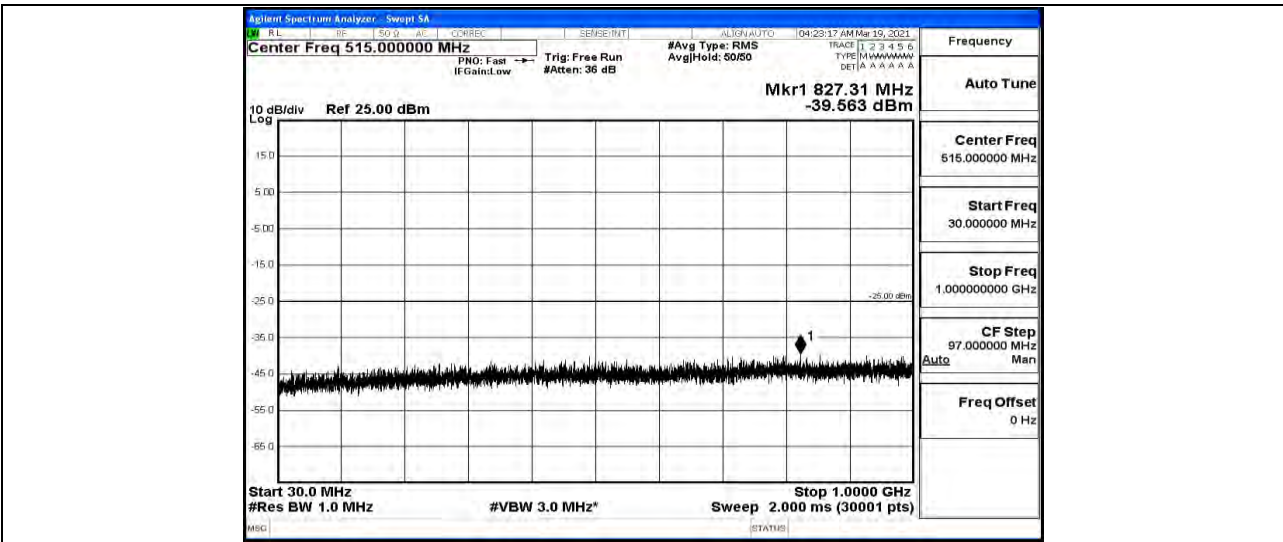

Band41-5MHz-16QAM-M-1RB#0-Range3:30~1000MHz