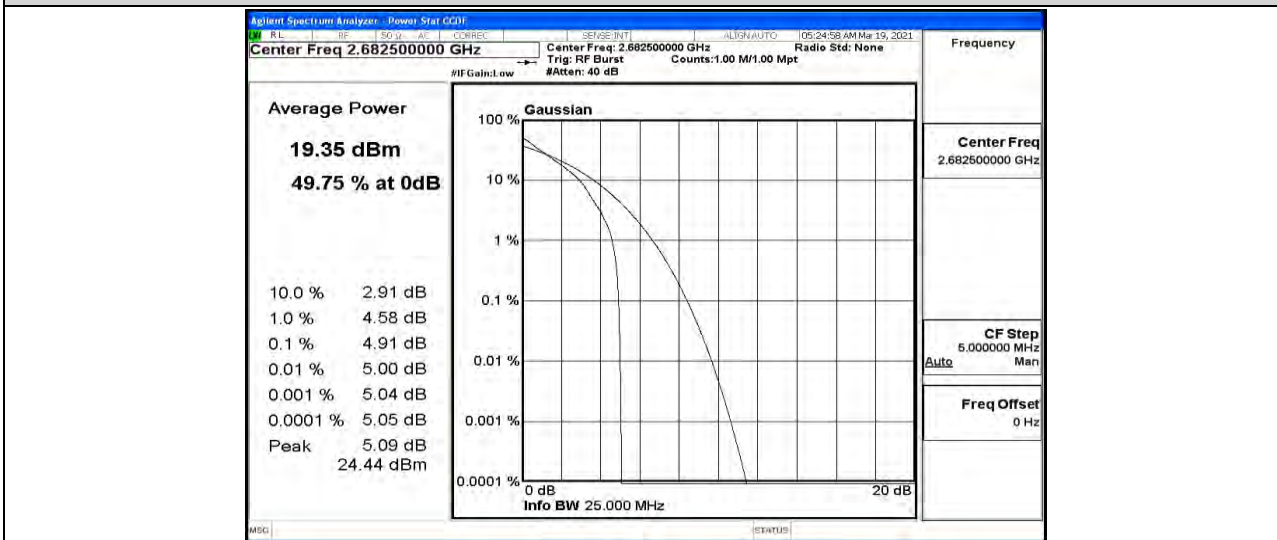

Band41-15MHz-QPSK-41515-1RB#0