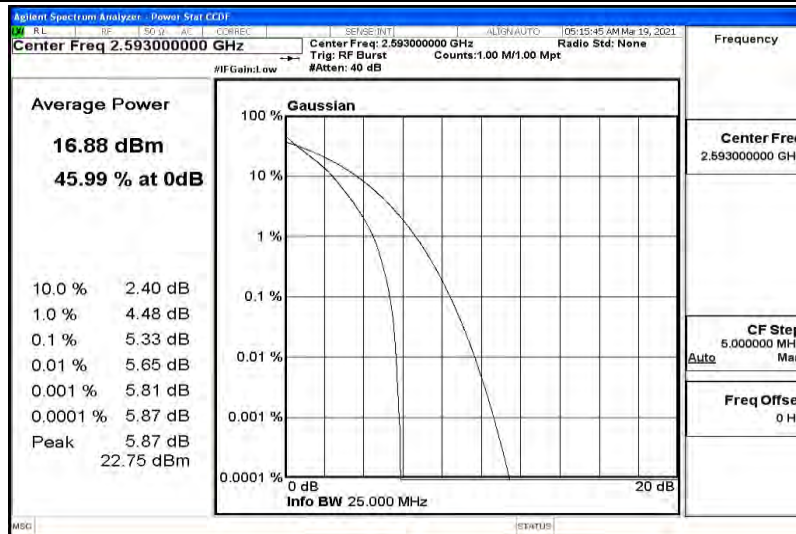

Band41-5MHz-QPSK-40620-25RB#0