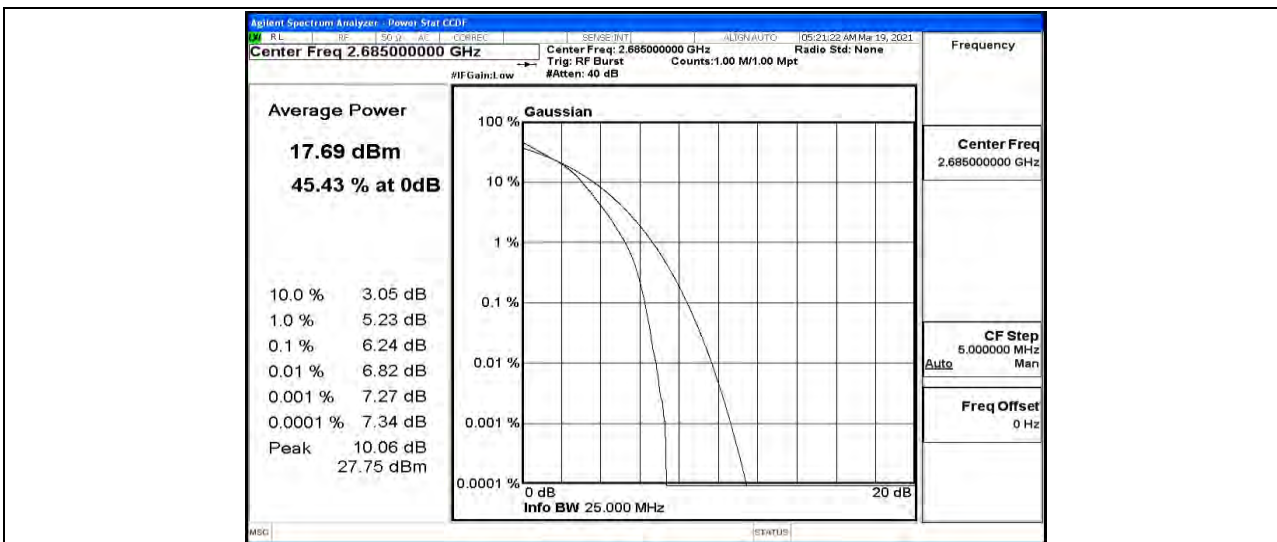

Band41-10MHz-16QAM-40620-1RB#0

Band41-10MHz-16QAM-40620-50RB#0

Band41-10MHz-16QAM-41540-1RB#0

Band41-10MHz-16QAM-41540-50RB#0

Band41-15MHz-QPSK-39725-1RB#0

Band41-15MHz-QPSK-39725-75RB#0

Band41-15MHz-QPSK-40620-1RB#0