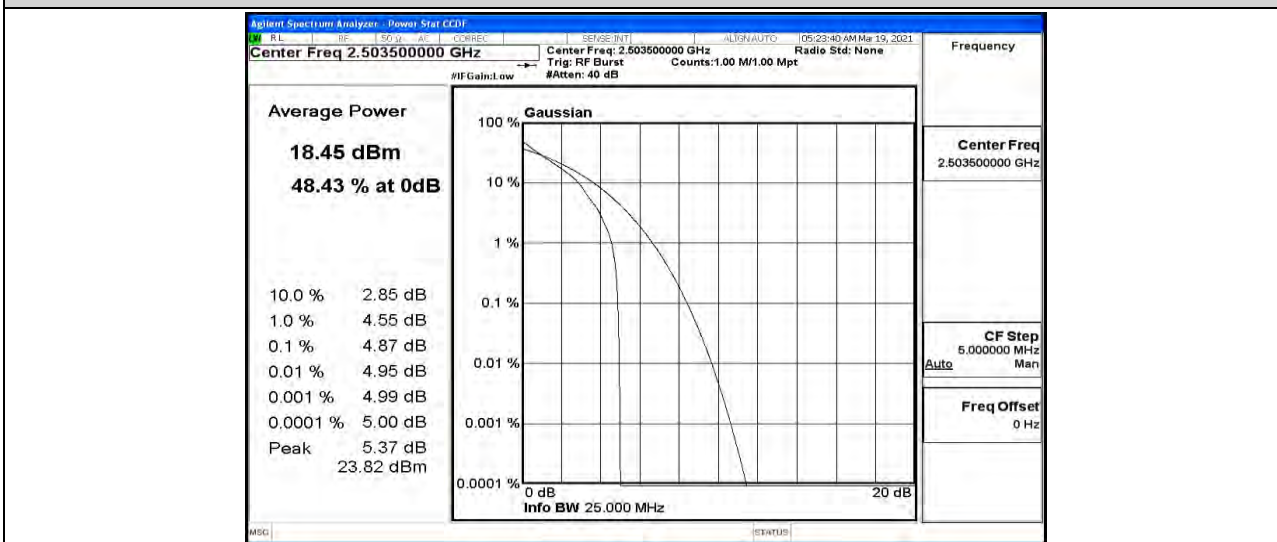

Band41-10MHz-16QAM-40620-1RB#0

Band41-10MHz-16QAM-40620-50RB#0

Band41-10MHz-16QAM-41540-1RB#0

Band41-10MHz-16QAM-41540-50RB#0

Band41-15MHz-QPSK-39725-1RB#0

Band41-15MHz-QPSK-39725-75RB#0

Band41-15MHz-QPSK-40620-1RB#0