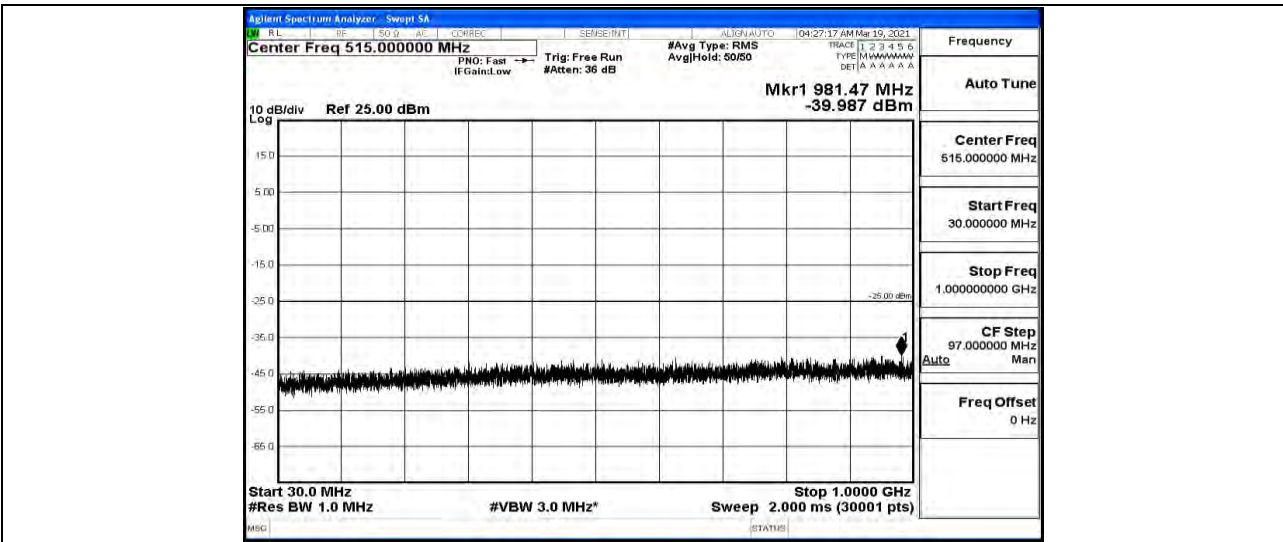

Band41-5MHz-16QAM-H-1RB#0-Range3:30~1000MHz