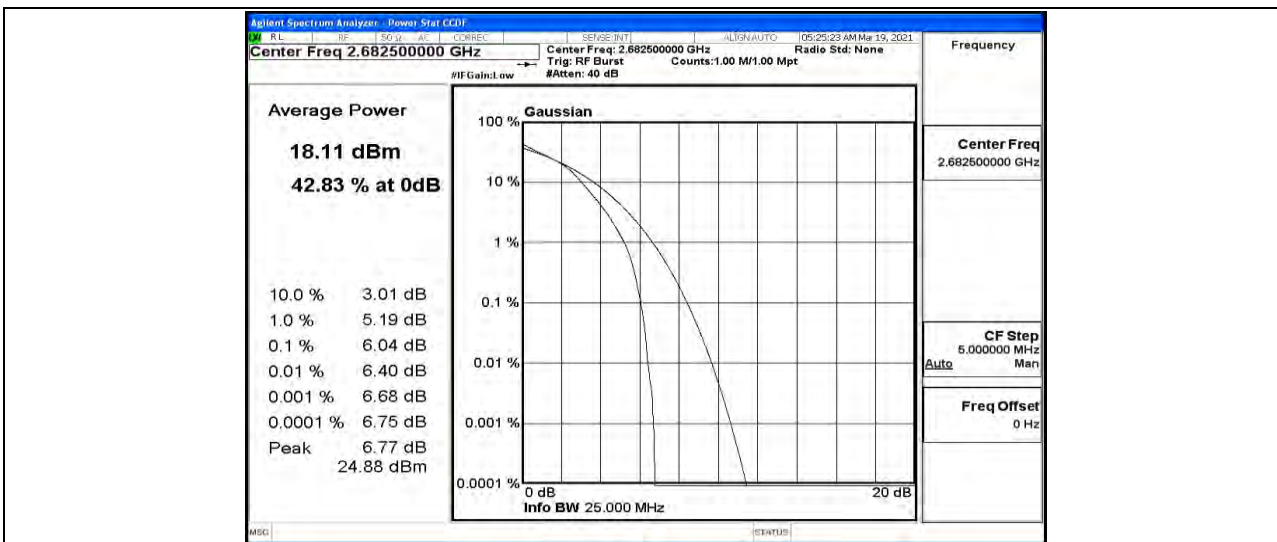

Band41-15MHz-16QAM-41515-75RB#0