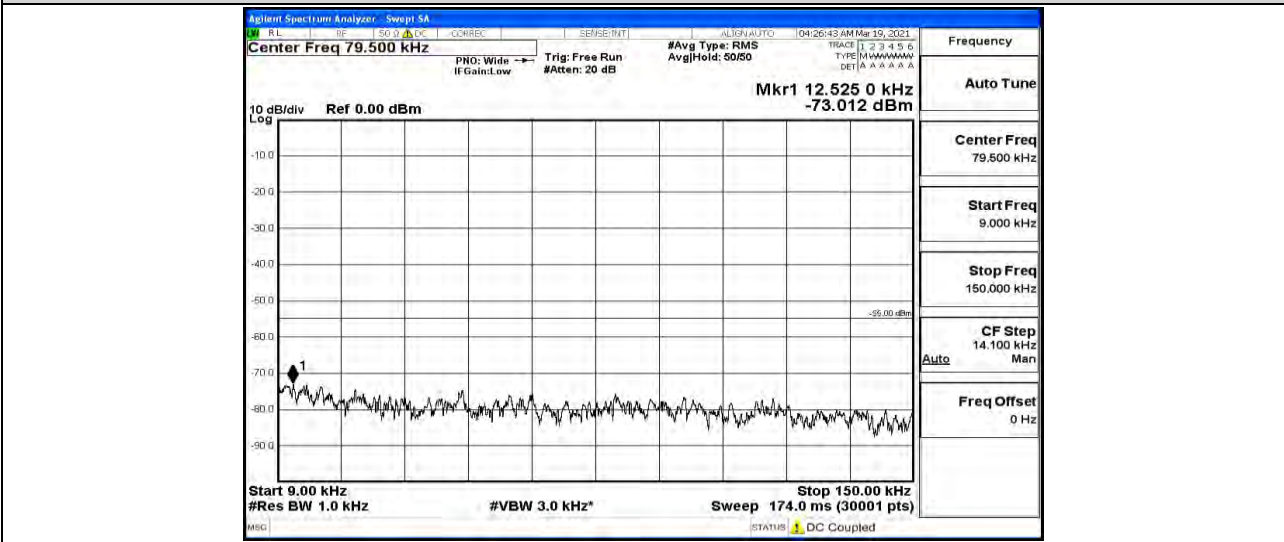

Band41-5MHz-16QAM-H-1RB#0-Range1:0.009~0.15MHz