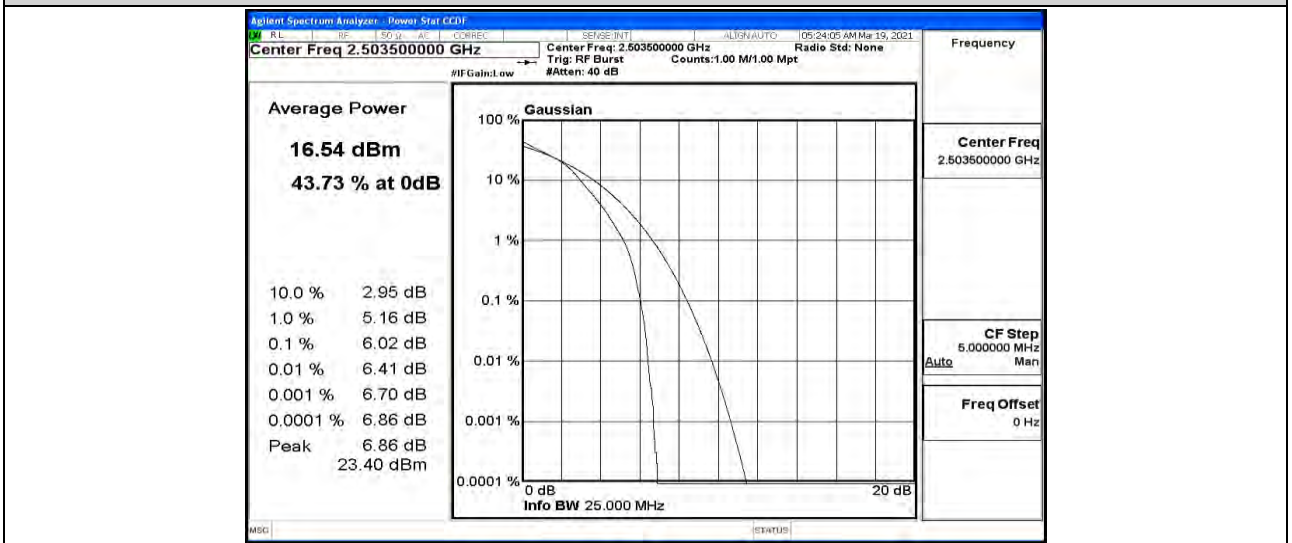

Band41-15MHz-QPSK-40620-75RB#0

Band41-15MHz-QPSK-41515-1RB#0

Band41-15MHz-QPSK-41515-75RB#0

Band41-15MHz-16QAM-39725-1RB#0

Band41-15MHz-16QAM-39725-75RB#0

Band41-15MHz-16QAM-40620-1RB#0

Band41-15MHz-16QAM-40620-75RB#0