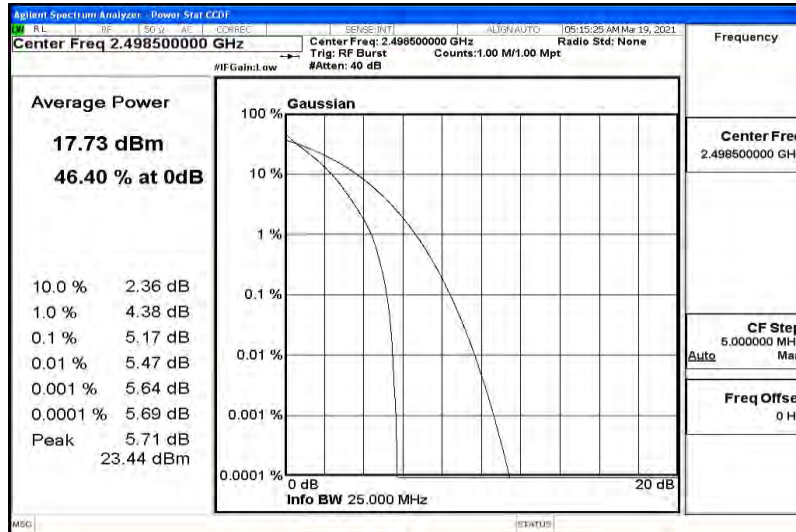

Test Graphs

Band41-5MHz-QPSK-39675-25RB#0