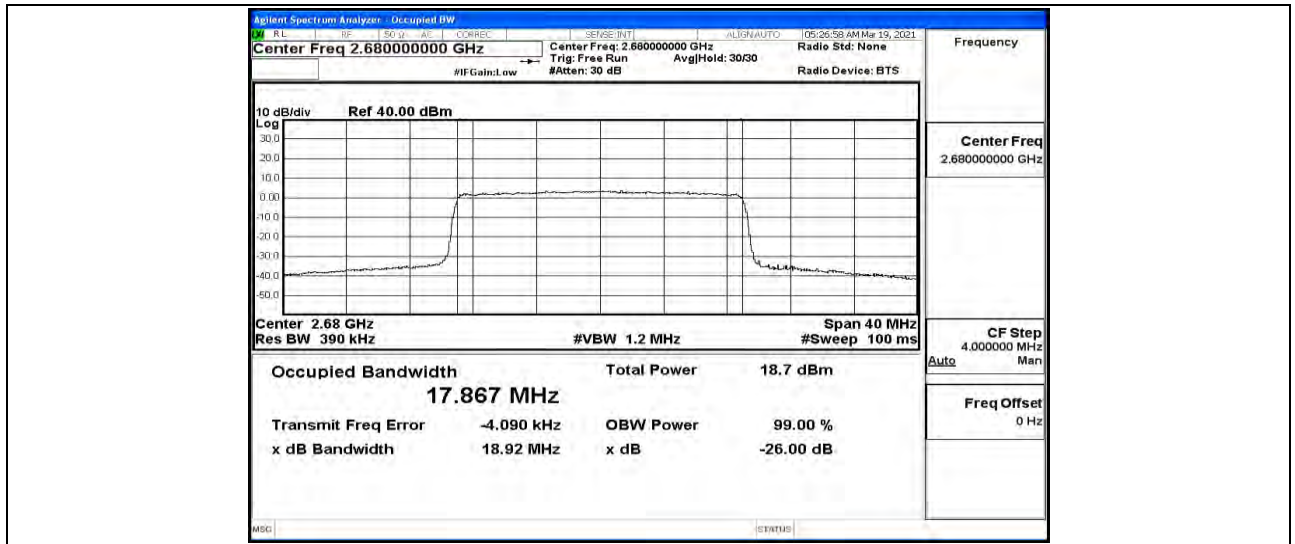

Band41-20MHz-16QAM-41490-100RB#0-17.867