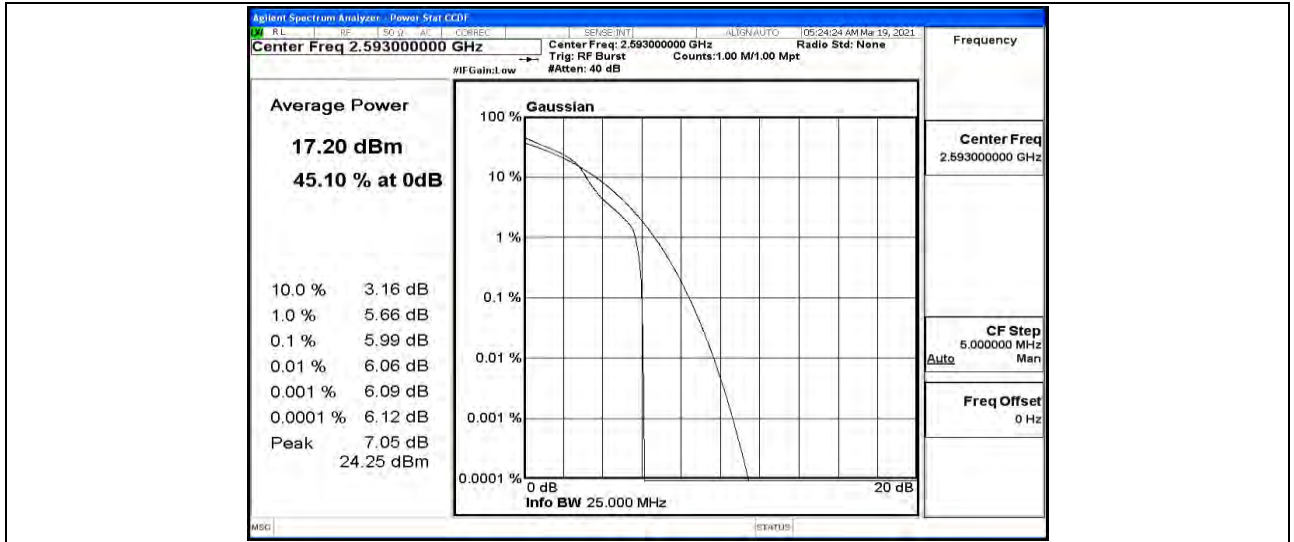

Band41-15MHz-QPSK-40620-75RB#0

Band41-15MHz-QPSK-41515-1RB#0

Band41-15MHz-QPSK-41515-75RB#0

Band41-15MHz-16QAM-39725-1RB#0

Band41-15MHz-16QAM-39725-75RB#0

Band41-15MHz-16QAM-40620-1RB#0

Band41-15MHz-16QAM-40620-75RB#0