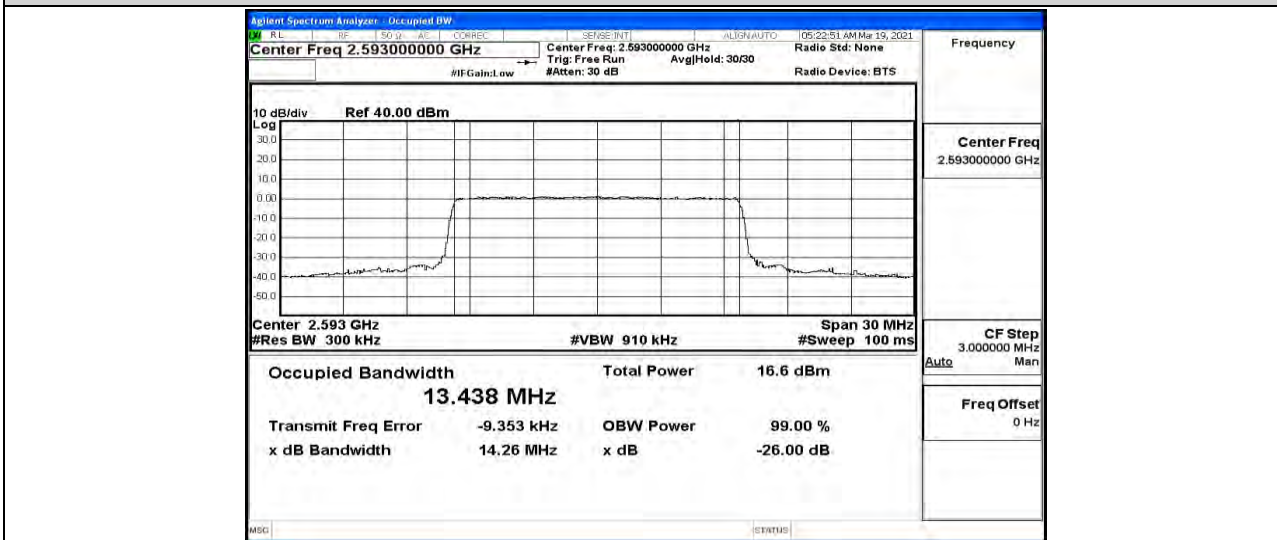

Band41-10MHz-16QAM-39700-50RB#0-8.9523

Band41-10MHz-16QAM-40620-50RB#0-8.9593

Band41-10MHz-16QAM-41540-50RB#0-8.9341

Band41-15MHz-QPSK-39725-75RB#0-13.445

Band41-15MHz-QPSK-40620-75RB#0-13.438

Band41-15MHz-QPSK-41515-75RB#0-13.429