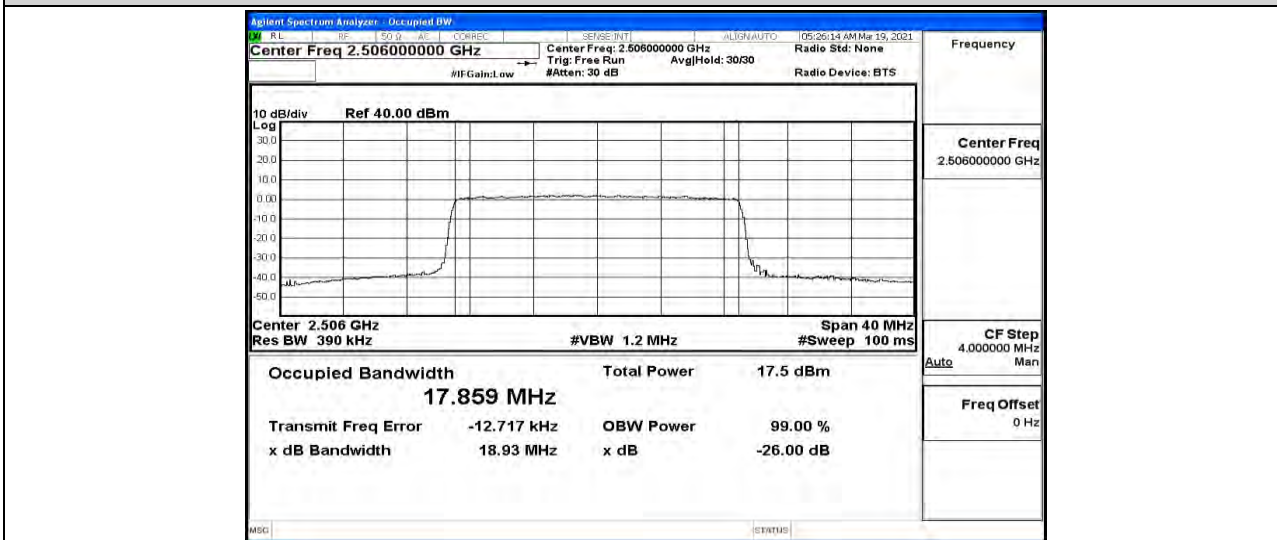

Band41-20MHz-16QAM-39750-100RB#0-17.859