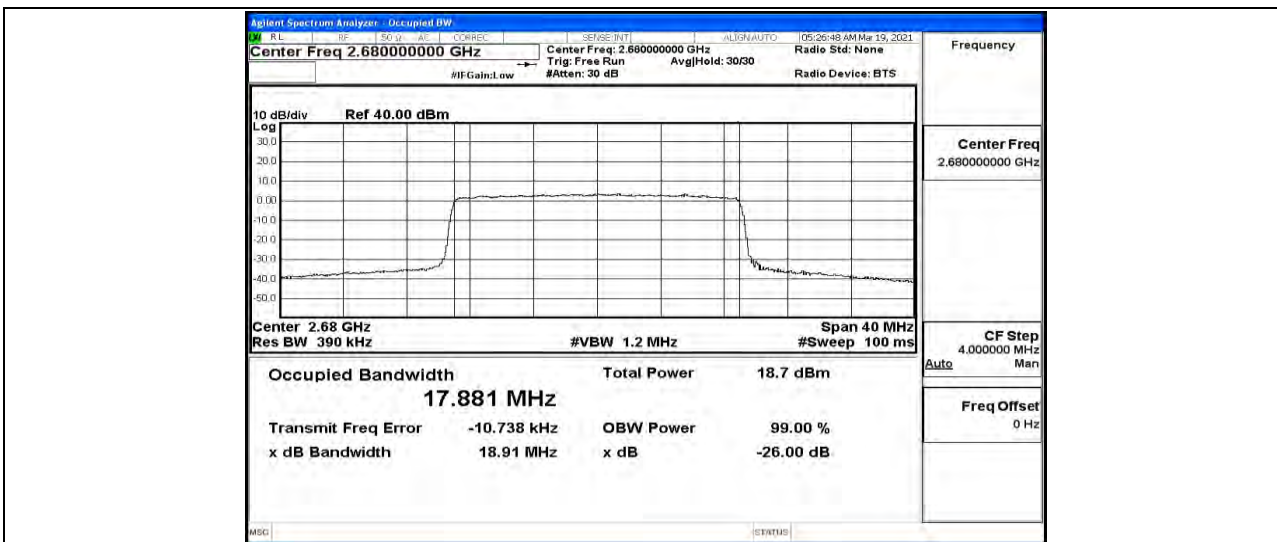

Band41-15MHz-16QAM-39725-75RB#0-13.430

Band41-15MHz-16QAM-40620-75RB#0-13.437

Band41-15MHz-16QAM-41515-75RB#0-13.424

Band41-20MHz-QPSK-39750-100RB#0-17.870

Band41-20MHz-QPSK-40620-100RB#0-17.894

Band41-20MHz-QPSK-41490-100RB#0-17.881