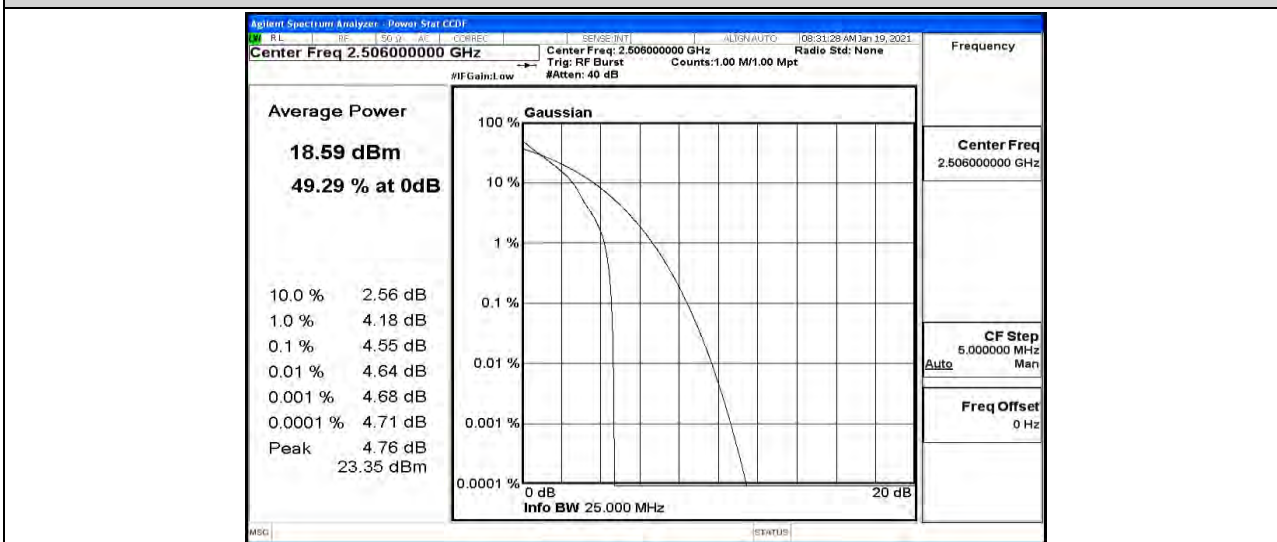

Band41-20MHz-QPSK-39750-1RB#0