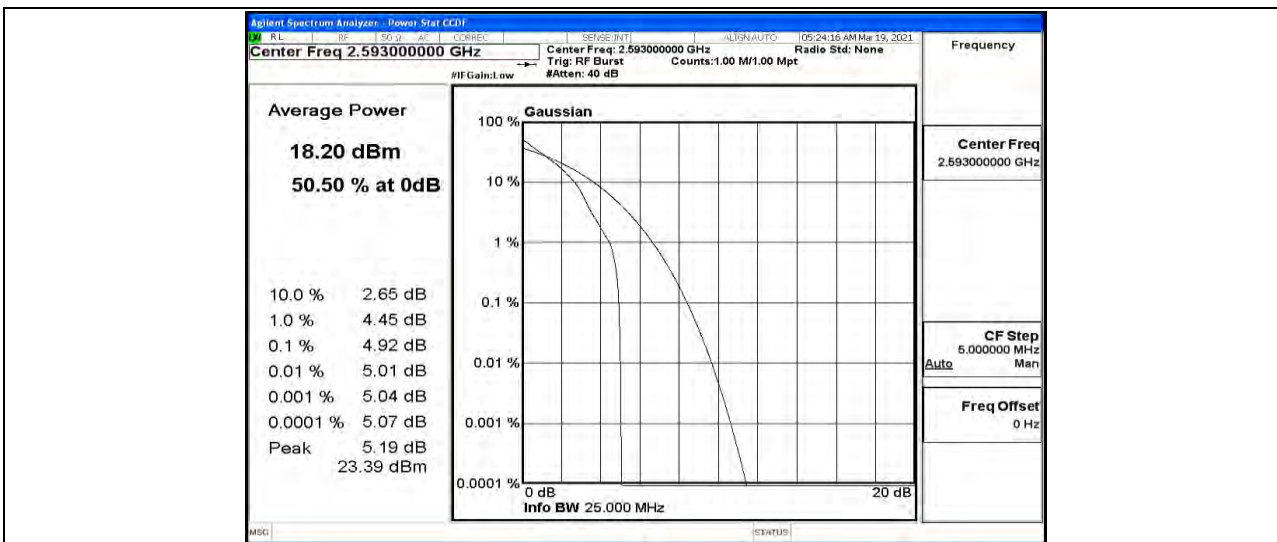

Band41-10MHz-16QAM-40620-1RB#0

Band41-10MHz-16QAM-40620-50RB#0

Band41-10MHz-16QAM-41540-1RB#0

Band41-10MHz-16QAM-41540-50RB#0

Band41-15MHz-QPSK-39725-1RB#0

Band41-15MHz-QPSK-39725-75RB#0

Band41-15MHz-QPSK-40620-1RB#0