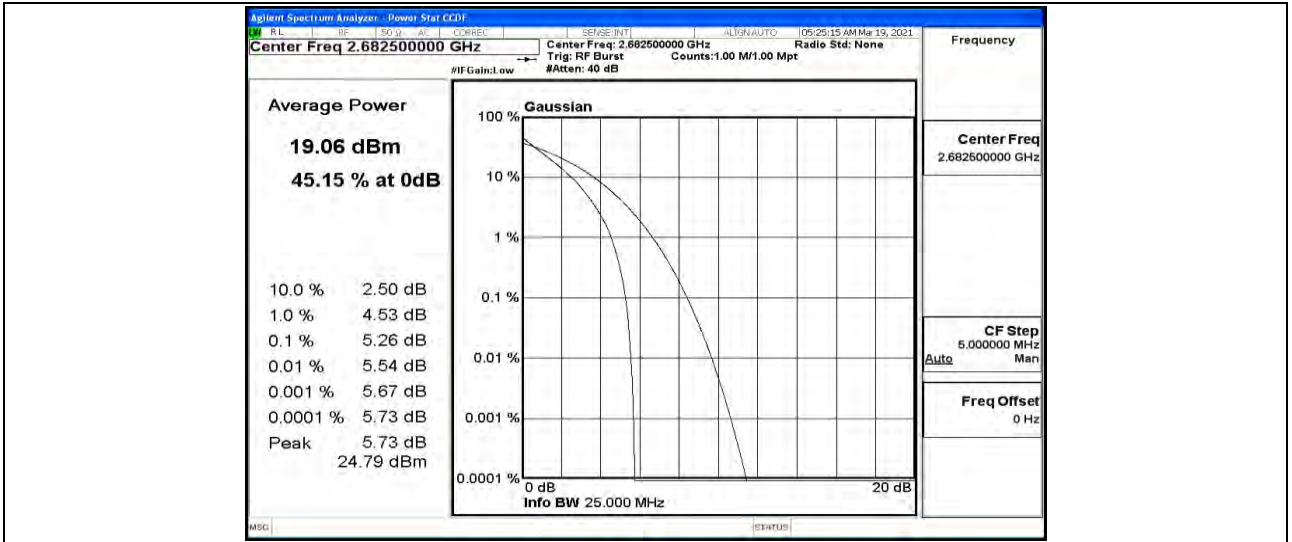

Band41-15MHz-QPSK-41515-75RB#0