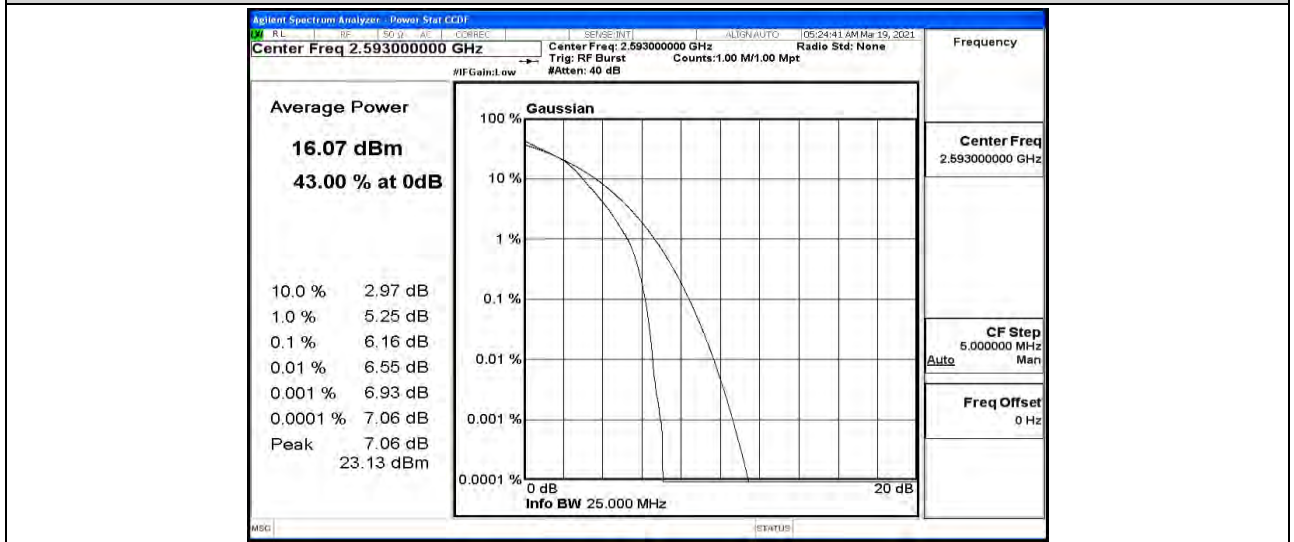

Band41-15MHz-QPSK-40620-75RB#0

Band41-15MHz-QPSK-41515-1RB#0

Band41-15MHz-QPSK-41515-75RB#0

Band41-15MHz-16QAM-39725-1RB#0

Band41-15MHz-16QAM-39725-75RB#0

Band41-15MHz-16QAM-40620-1RB#0

Band41-15MHz-16QAM-40620-75RB#0