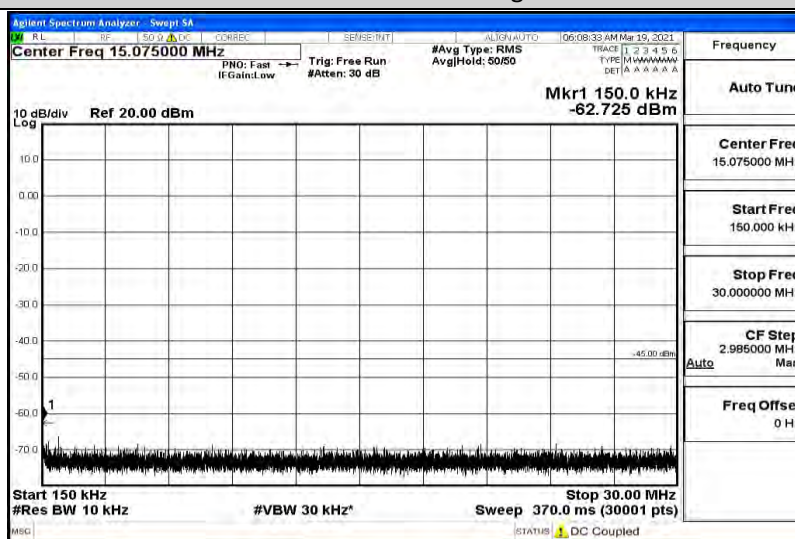

Band41-10MHz-QPSK-L-1RB#0-Range2:0.15~30MHz