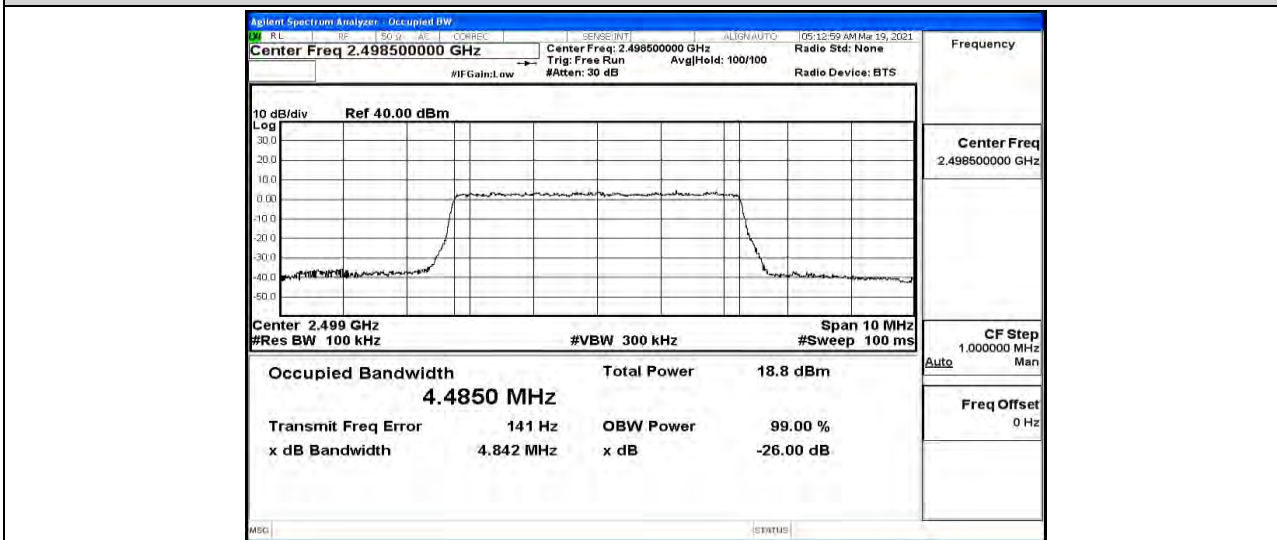

Band41-5MHz-16QAM-39675-25RB#0-4.4850