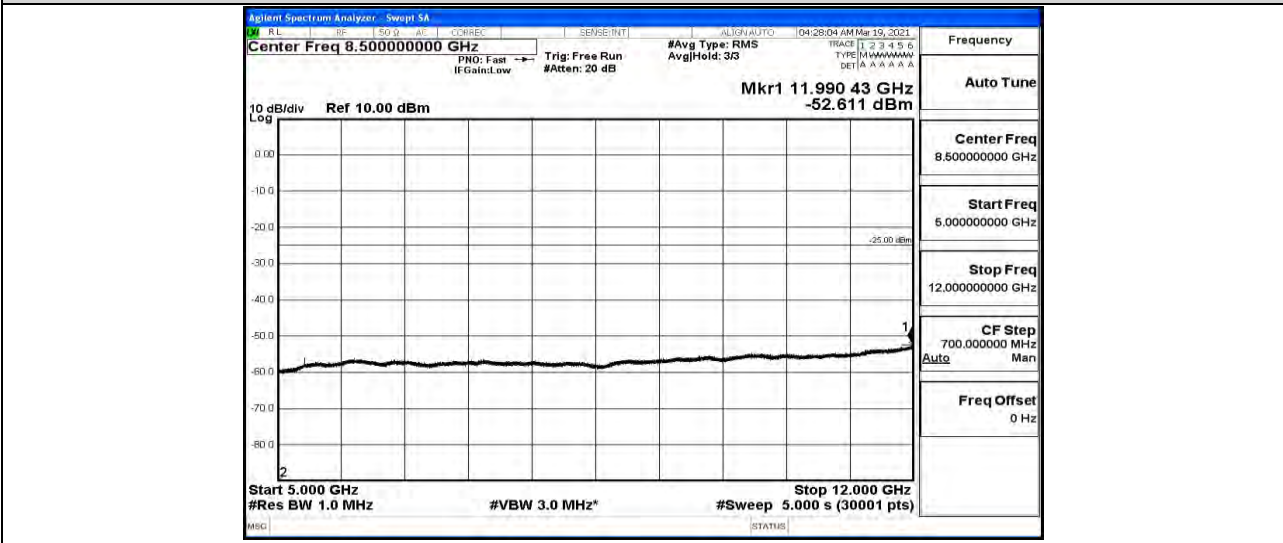

Band41-5MHz-16QAM-H-1RB#0-Range1:0.009~0.15MHz

Band41-5MHz-16QAM-H-1RB#0-Range2:0.15~30MHz

Band41-5MHz-16QAM-H-1RB#0-Range3:30~1000MHz

Band41-5MHz-16QAM-H-1RB#0-Range4:1000~5000MHz

Band41-5MHz-16QAM-H-1RB#0-Range5:5000~12000MHz