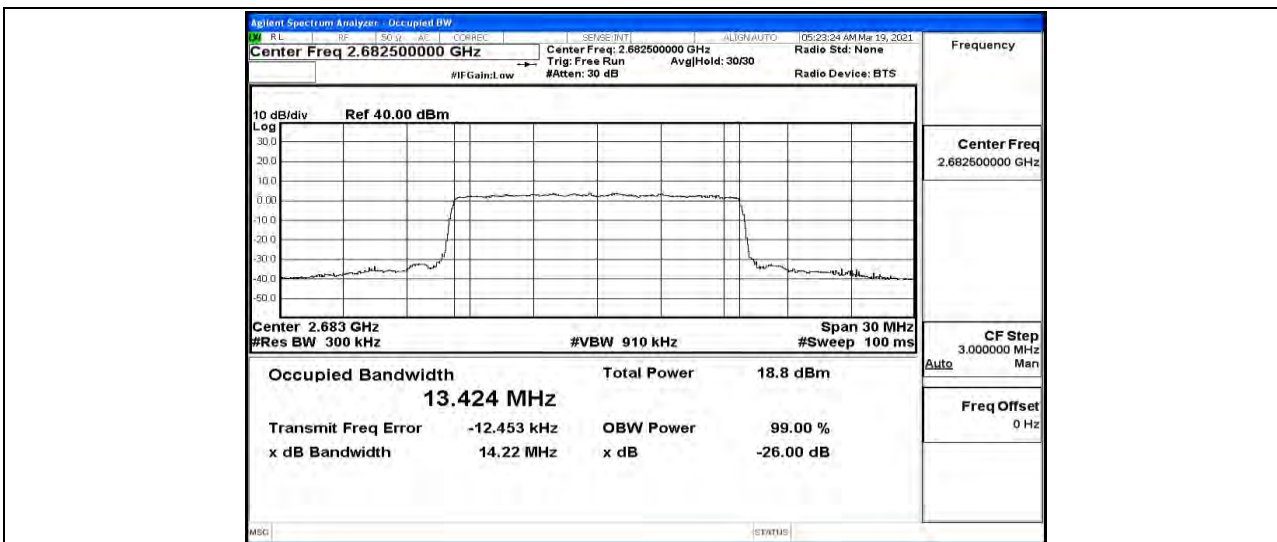

Band41-15MHz-16QAM-41515-75RB#0-13.424