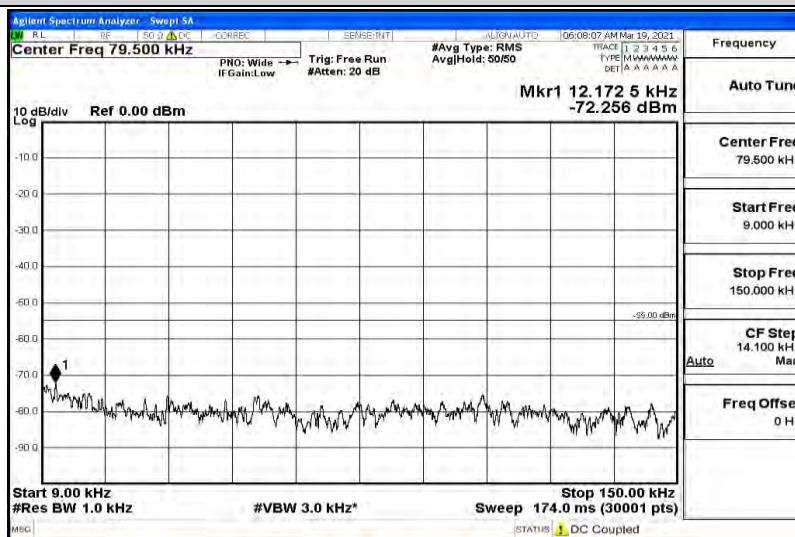

Band41-10MHz-QPSK-L-1RB#0-Range1:0.009~0.15MHz