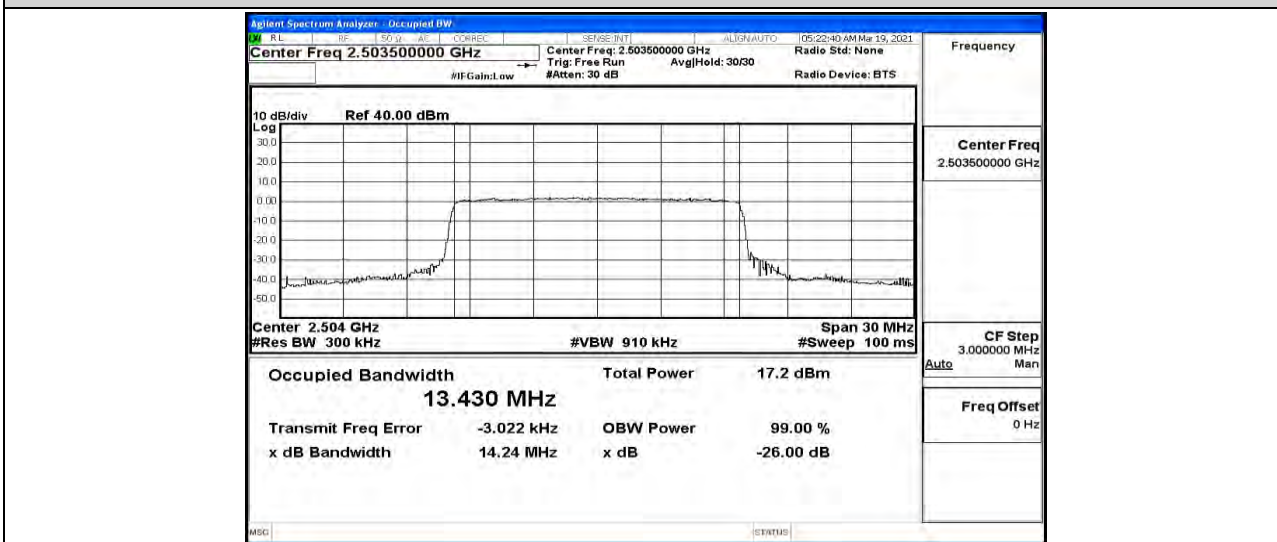

Band41-15MHz-16QAM-39725-75RB#0-13.430