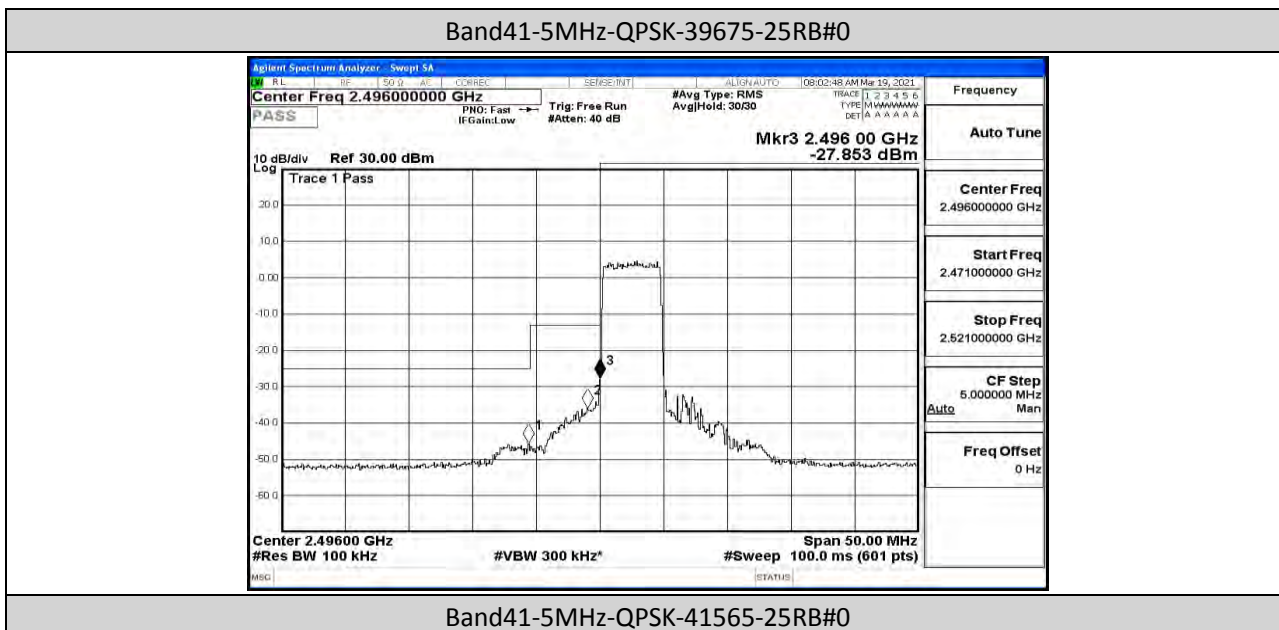

K.4 Band Edge

Test Result

Band	Bandwidth	Modulation	Channel	RB Configuration	Result(dBm)	Verdict
Band41	5MHz	QPSK	39675	25RB#0	-45.69,-35.85,-27.85	PASS
Band41	5MHz	QPSK	41565	25RB#0	-43.17,-43.36,-26.73	PASS
Band41	5MHz	16QAM	39675	25RB#0	-46.51,-36.86,-27.94	PASS
Band41	5MHz	16QAM	41565	25RB#0	-43.71,-43.51,-28.49	PASS
Band41	10MHz	QPSK	39700	50RB#0	-42.07,-36.81,-29.94	PASS
Band41	10MHz	QPSK	41540	50RB#0	-41.02,-37.50,-26.42	PASS
Band41	10MHz	16QAM	39700	50RB#0	-40.03,-36.67,-33.55	PASS
Band41	10MHz	16QAM	41540	50RB#0	-41.39,-39.14,-29.70	PASS
Band41	15MHz	QPSK	39725	75RB#0	-40.82,-34.74,-30.83	PASS
Band41	15MHz	QPSK	41515	75RB#0	-42.80,-37.55,-29.23	PASS
Band41	15MHz	16QAM	39725	75RB#0	-37.89,-35.86,-30.76	PASS
Band41	15MHz	16QAM	41515	75RB#0	-42.85,-37.46,-28.42	PASS
Band41	20MHz	QPSK	39750	100RB#0	-39.63,-36.91,-33.15	PASS
Band41	20MHz	QPSK	41490	100RB#0	-43.10,-37.07,-32.81	PASS
Band41	20MHz	16QAM	39750	100RB#0	-39.58,-35.29,-33.36	PASS
Band41	20MHz	16QAM	41490	100RB#0	-43.08,-36.79,-33.98	PASS

Test Graphs