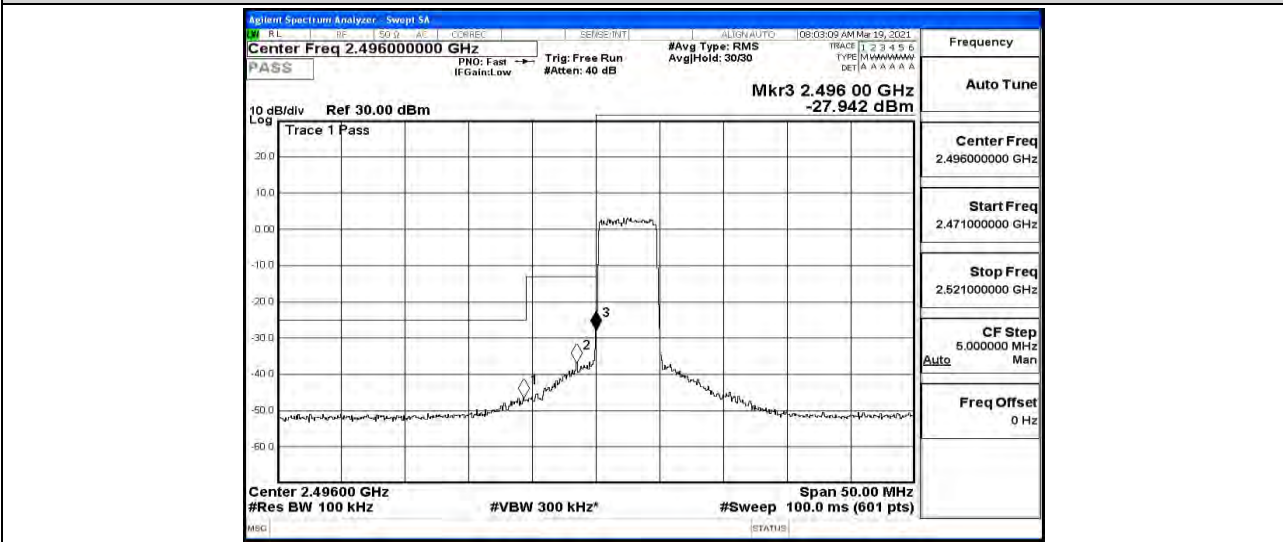

Band41-5MHz-16QAM-39675-25RB#0