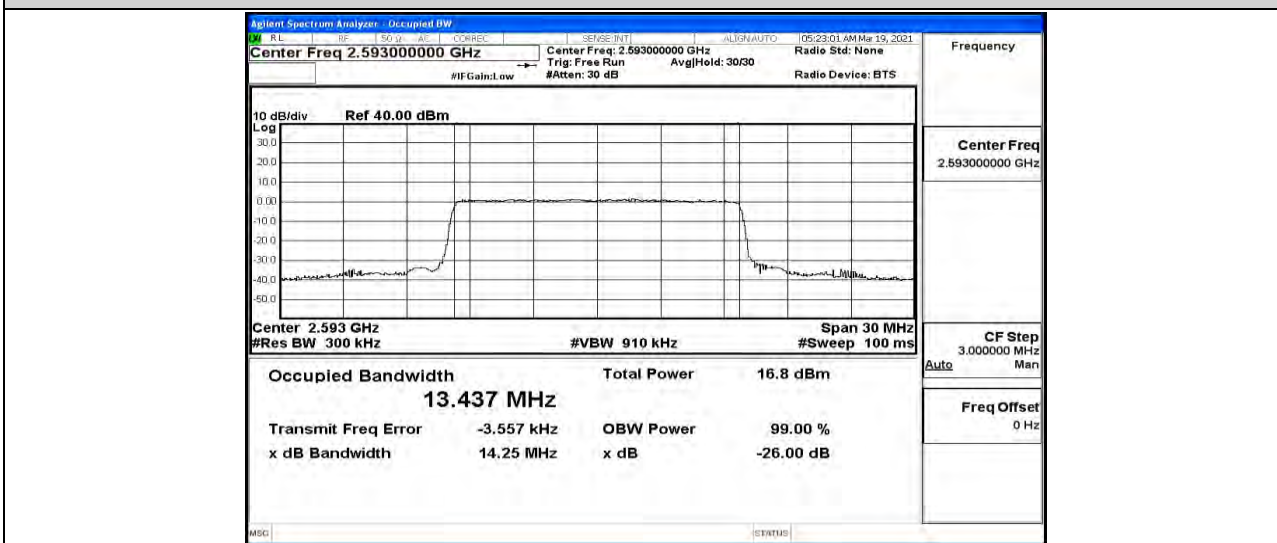

Band41-15MHz-16QAM-40620-75RB#0-13.437