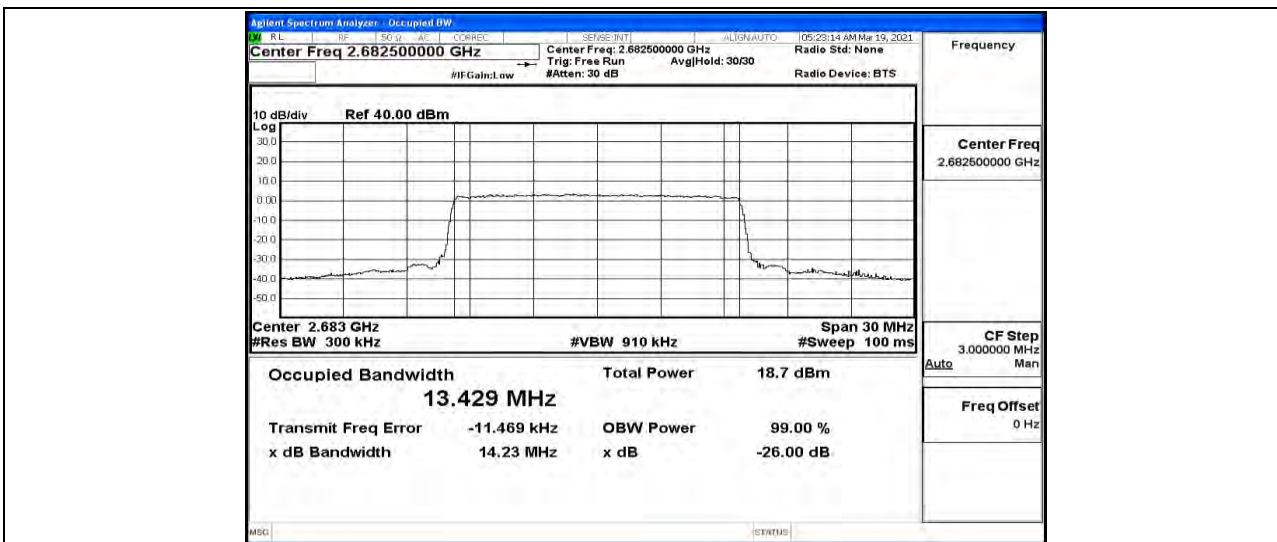

Band41-10MHz-16QAM-39700-50RB#0-8.9523

Band41-10MHz-16QAM-40620-50RB#0-8.9593

Band41-10MHz-16QAM-41540-50RB#0-8.9341

Band41-15MHz-QPSK-39725-75RB#0-13.445

Band41-15MHz-QPSK-40620-75RB#0-13.438

Band41-15MHz-QPSK-41515-75RB#0-13.429