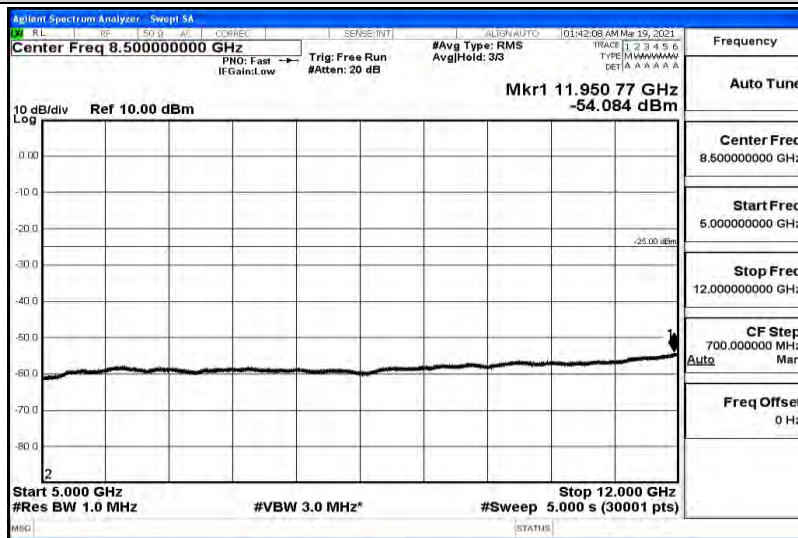

15MHz-16QAM-M-1RB#0-Range2:0.15~30MHz

15MHz-16QAM-M-1RB#0-Range3:30~1000MHz

15MHz-16QAM-M-1RB#0-Range4:1000~5000MHz

15MHz-16QAM-M-1RB#0-Range5:5000~12000MHz

15MHz-16QAM-M-1RB#0-Range6:12000~26500MHz

15MHz-16QAM-H-1RB#0-Range1:0.009~0.15MHz