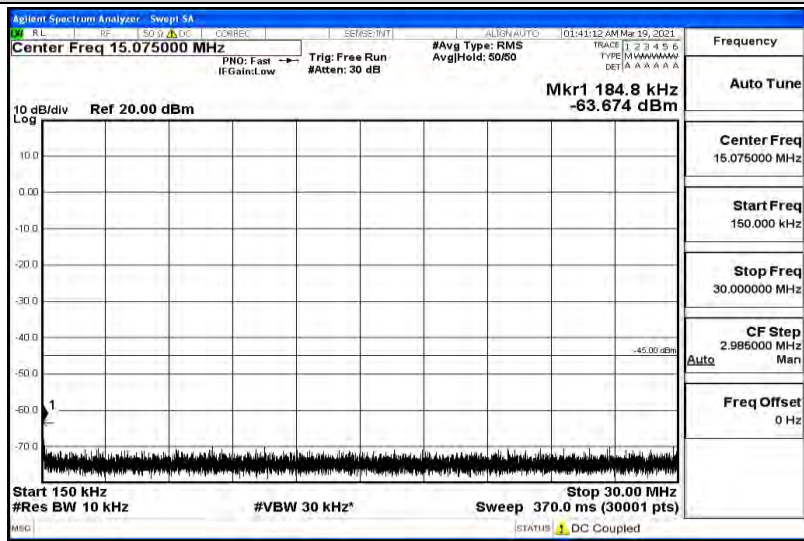

15MHz-16QAM-M-1RB#0-Range2:0.15~30MHz

15MHz-16QAM-M-1RB#0-Range3:30~1000MHz