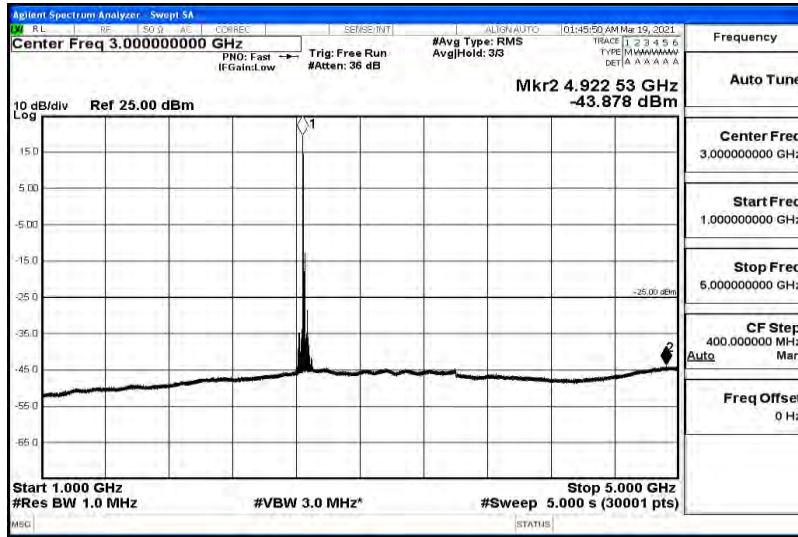

15MHz-16QAM-H-1RB#0-Range4:1000~5000MHz

15MHz-16QAM-H-1RB#0-Range5:5000~12000MHz