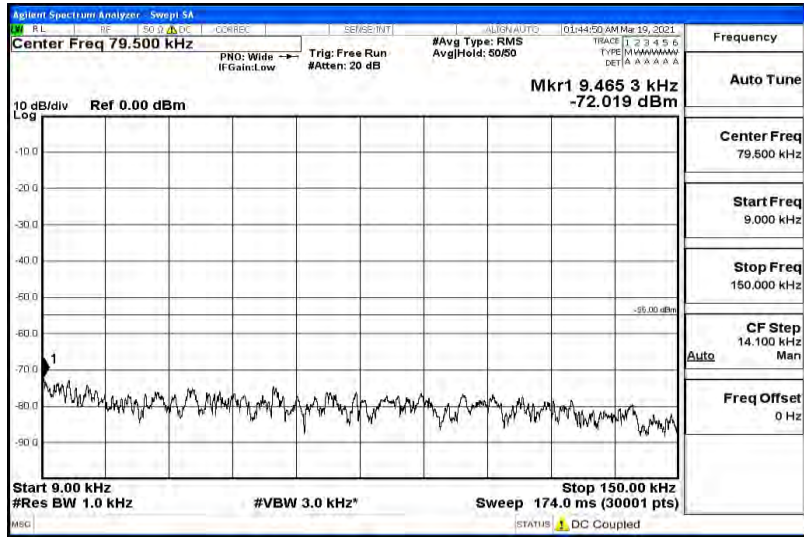

15MHz-16QAM-M-1RB#0-Range2:0.15~30MHz

15MHz-16QAM-M-1RB#0-Range3:30~1000MHz

15MHz-16QAM-M-1RB#0-Range4:1000~5000MHz

15MHz-16QAM-M-1RB#0-Range5:5000~12000MHz

15MHz-16QAM-M-1RB#0-Range6:12000~26500MHz

15MHz-16QAM-H-1RB#0-Range1:0.009~0.15MHz