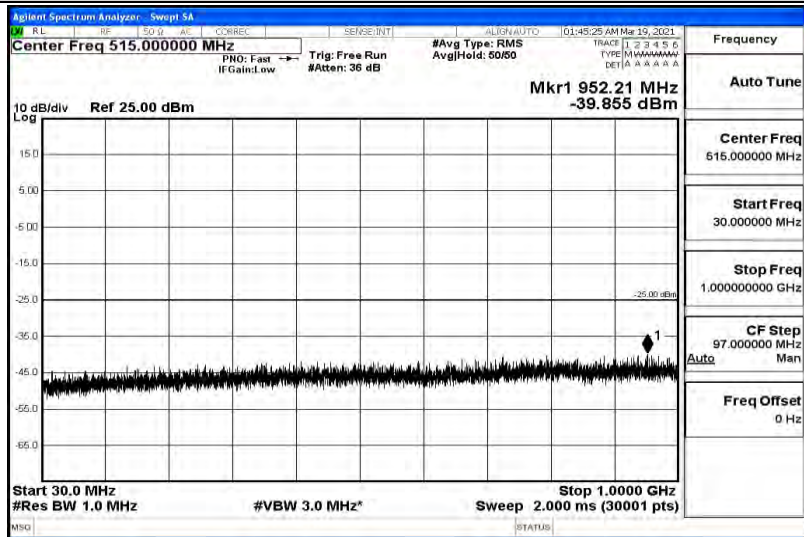

15MHz-16QAM-H-1RB#0-Range3:30~1000MHz

15MHz-16QAM-H-1RB#0-Range4:1000~5000MHz