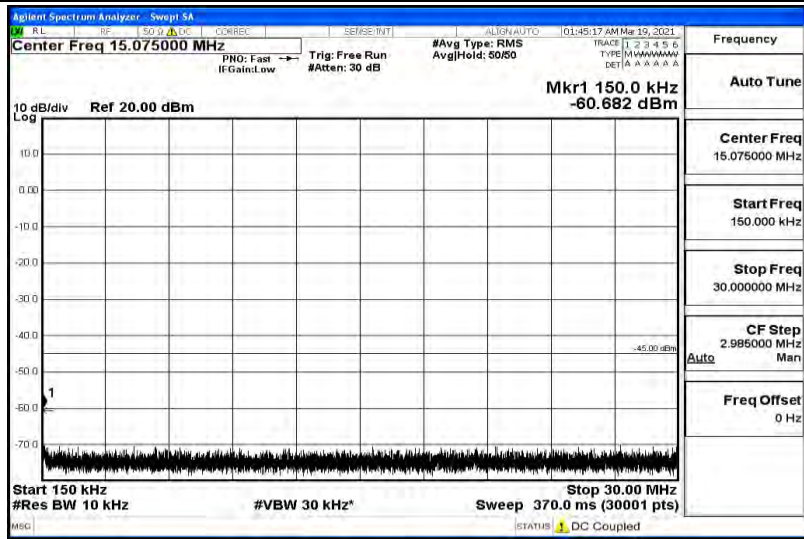

15MHz-16QAM-H-1RB#0-Range2:0.15~30MHz

15MHz-16QAM-H-1RB#0-Range3:30~1000MHz