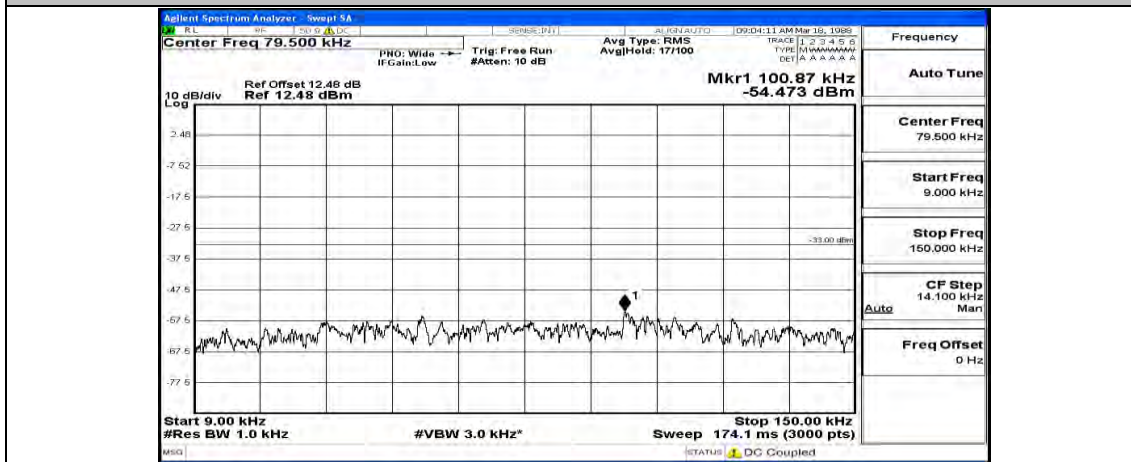

(Channel Bandwidth: 5 MHz)_LCH_QPSK_1RB#12

(Channel Bandwidth: 5 MHz)_LCH_QPSK_1RB#24

(Channel Bandwidth: 5 MHz)_MCH_QPSK_1RB#0

(Channel Bandwidth: 5 MHz) MCH_QPSK_1RB#12

(Channel Bandwidth: 5 MHz) MCH_QPSK_1RB#24