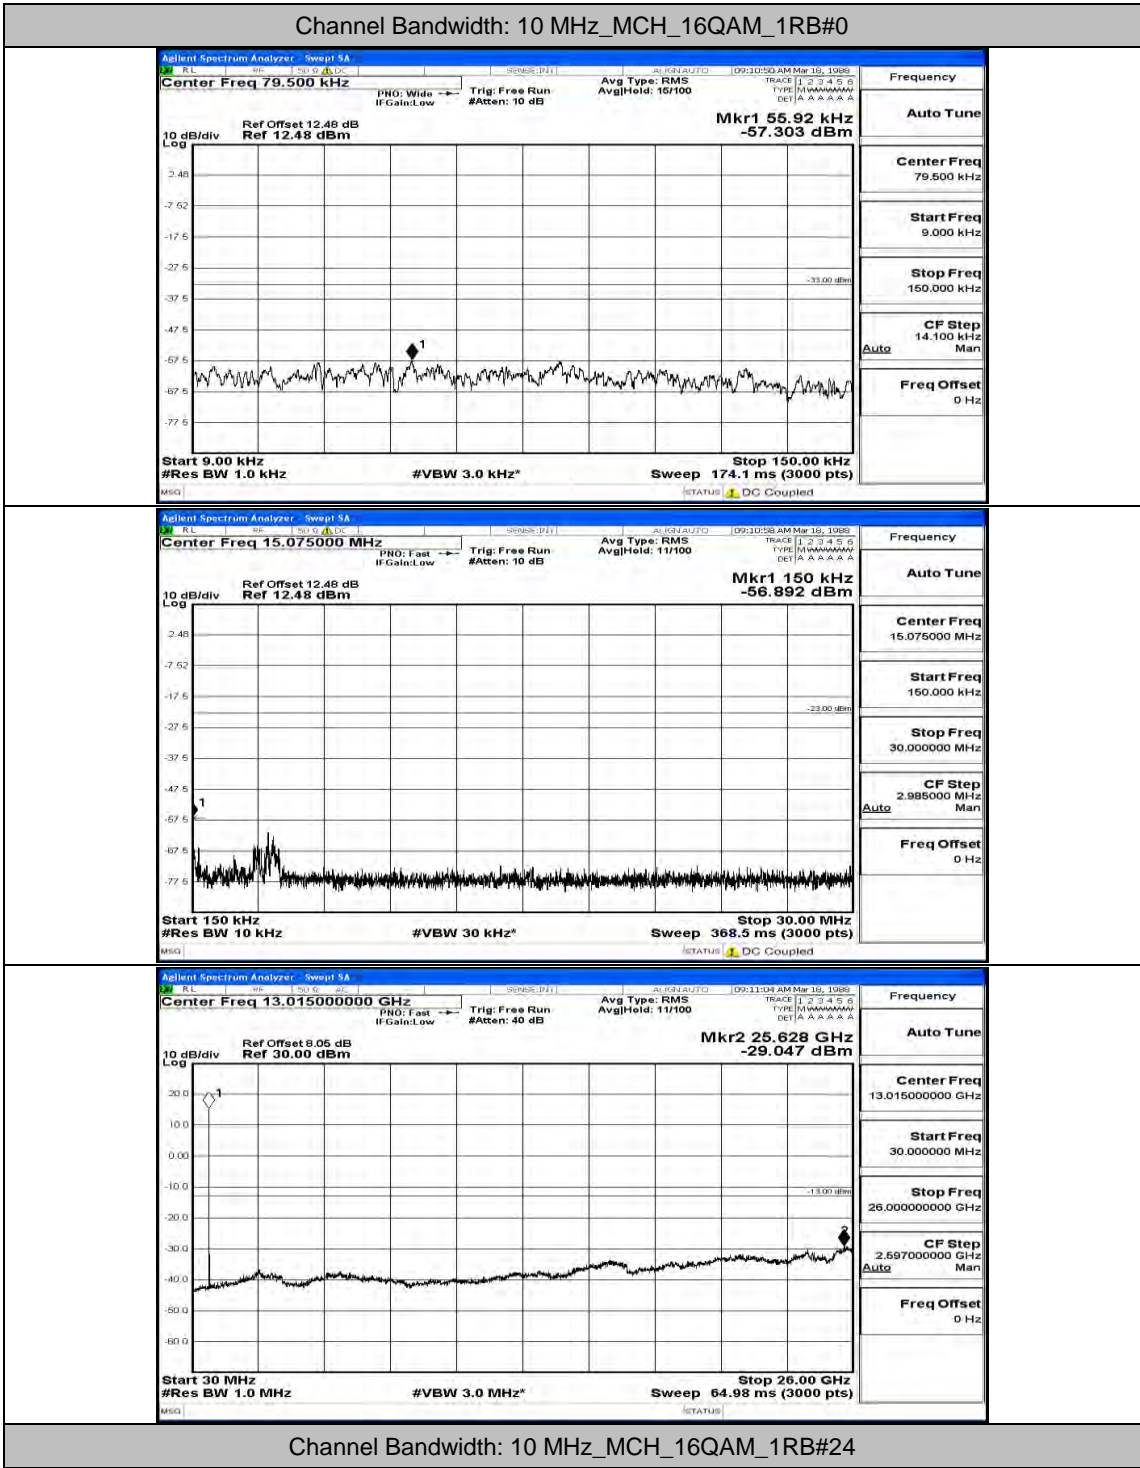

Channel Bandwidth: 10 MHz

Channel Bandwidth: 10 MHz_LCH_QPSK_1RB#49

Channel Bandwidth: 10 MHz_MCH_QPSK_1RB#0

Channel Bandwidth: 10 MHz_MCH_QPSK_1RB#24

Channel Bandwidth: 10 MHz_MCH_QPSK_1RB#49

Channel Bandwidth: 10 MHz_HCH_QPSK_1RB#0

Channel Bandwidth: 10 MHz_HCH_QPSK_1RB#24

Channel Bandwidth: 10 MHz_HCH_QPSK_1RB#49

Channel Bandwidth: 10 MHz_LCH_16QAM_1RB#0

Channel Bandwidth: 10 MHz_LCH_16QAM_1RB#24

Channel Bandwidth: 10 MHz_LCH_16QAM_1RB#49