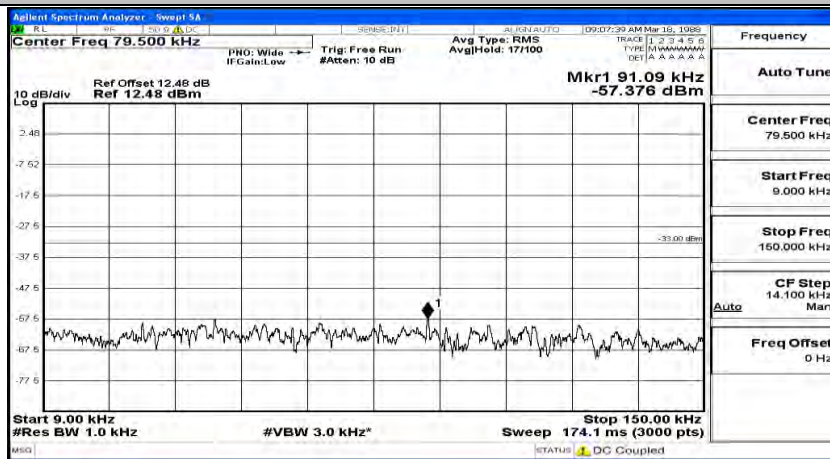

(Channel Bandwidth: 5 MHz)_HCH_16QAM_1RB#24