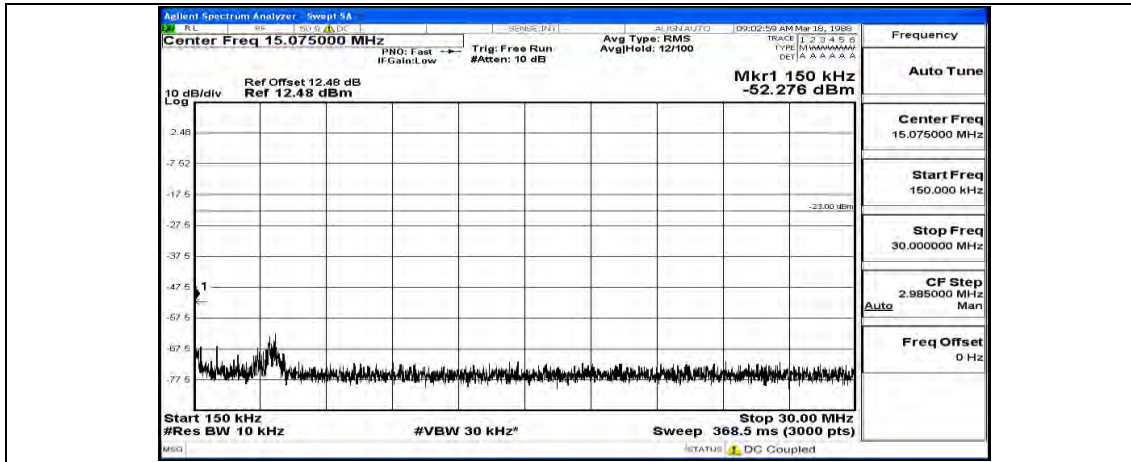

(Channel Bandwidth: 3 MHz)_MCH_16QAM_1RB#14

(Channel Bandwidth: 3 MHz)_HCH_16QAM_1RB#0

(Channel Bandwidth: 3 MHz)_HCH_16QAM_1RB#7

(Channel Bandwidth: 3 MHz)_HCH_16QAM_1RB#14

Channel Bandwidth: 5 MHz

(Channel Bandwidth: 5 MHz)_LCH_QPSK_1RB#0

(Channel Bandwidth: 5 MHz)_LCH_QPSK_1RB#12

(Channel Bandwidth: 5 MHz)_LCH_QPSK_1RB#24

(Channel Bandwidth: 5 MHz)_MCH_QPSK_1RB#0

(Channel Bandwidth: 5 MHz) MCH_QPSK_1RB#12

(Channel Bandwidth: 5 MHz) MCH_QPSK_1RB#24