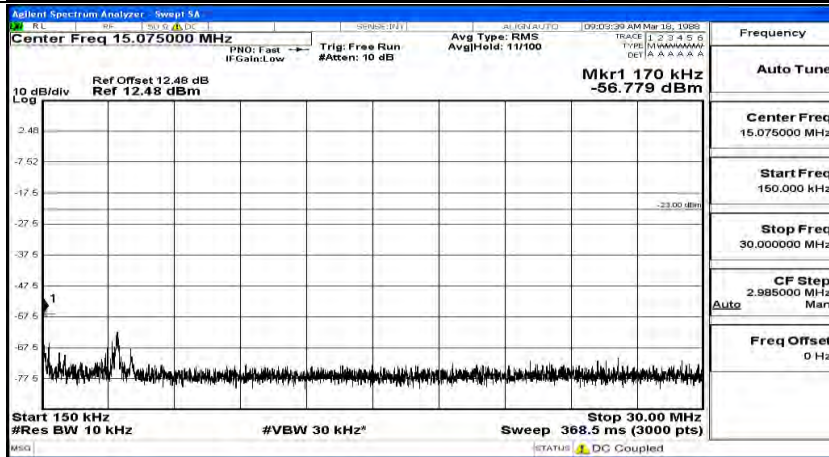

(Channel Bandwidth: 5 MHz)_HCH_QPSK_1RB#0

(Channel Bandwidth: 5 MHz)_HCH_QPSK_1RB#12

(Channel Bandwidth: 5 MHz)_HCH_QPSK_1RB#24

(Channel Bandwidth: 5 MHz)_LCH_16QAM_1RB#0

(Channel Bandwidth: 5 MHz)_LCH_16QAM_1RB#12

(Channel Bandwidth: 5 MHz) LCH_16QAM_1RB#24

(Channel Bandwidth: 5 MHz)_MCH_16QAM_1RB#0

Frequency
Auto Tune
Center Freq 79.500 kHz
Start Freq 9.000 kHz
Stop Freq 150.000 kHz
CF Step 14.100 kHz Man
Freq Offset 0 Hz