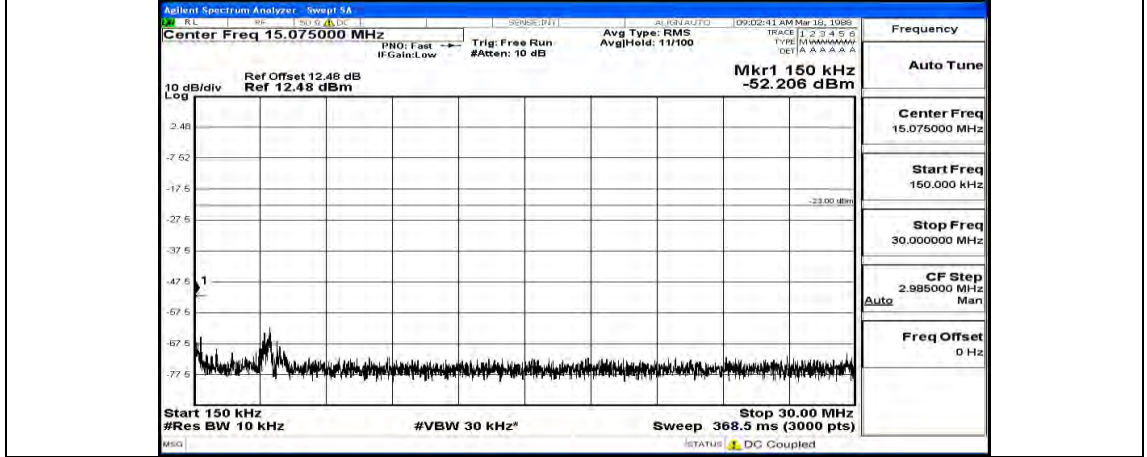

(Channel Bandwidth: 3 MHz)_MCH_16QAM_1RB#14

(Channel Bandwidth: 3 MHz)_HCH_16QAM_1RB#0

(Channel Bandwidth: 3 MHz)_HCH_16QAM_1RB#7

(Channel Bandwidth: 3 MHz)_HCH_16QAM_1RB#14

Channel Bandwidth: 5 MHz

(Channel Bandwidth: 5 MHz)_LCH_QPSK_1RB#0

(Channel Bandwidth: 5 MHz)_LCH_QPSK_1RB#12

(Channel Bandwidth: 5 MHz)_LCH_QPSK_1RB#24

(Channel Bandwidth: 5 MHz)_MCH_QPSK_1RB#0

(Channel Bandwidth: 5 MHz) MCH_QPSK_1RB#12

(Channel Bandwidth: 5 MHz) MCH_QPSK_1RB#24