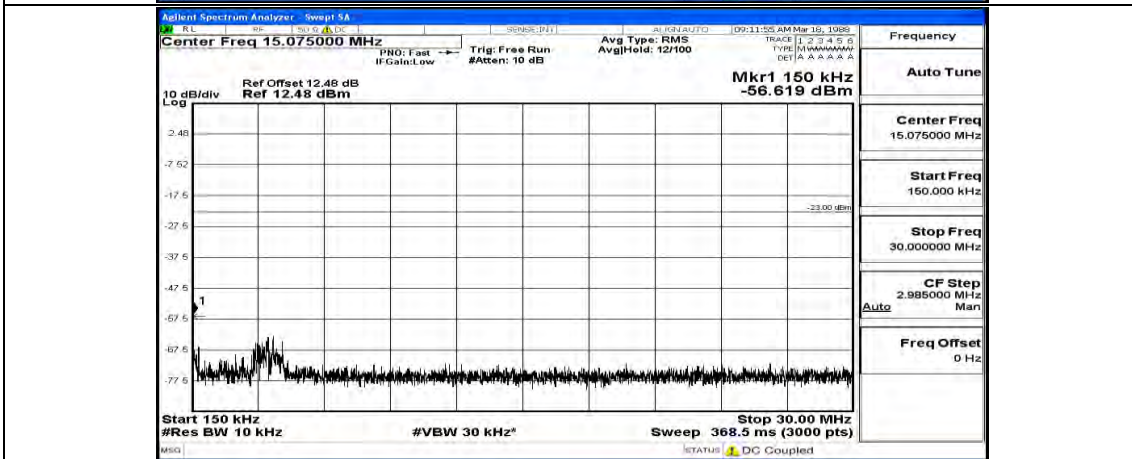

Channel Bandwidth: 10 MHz_HCH_QPSK_1RB#0

Channel Bandwidth: 10 MHz_HCH_QPSK_1RB#24