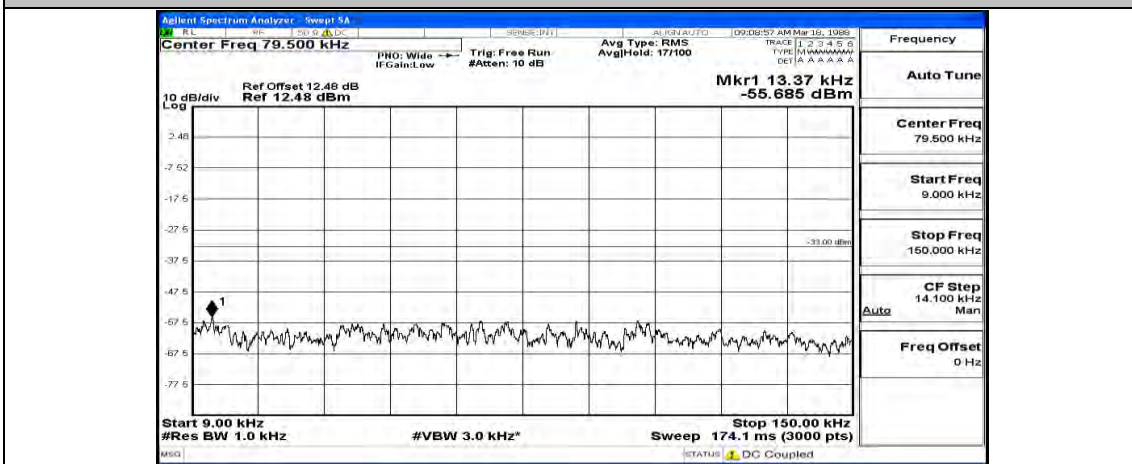

Channel Bandwidth: 10 MHz_LCH_16QAM_1RB#0