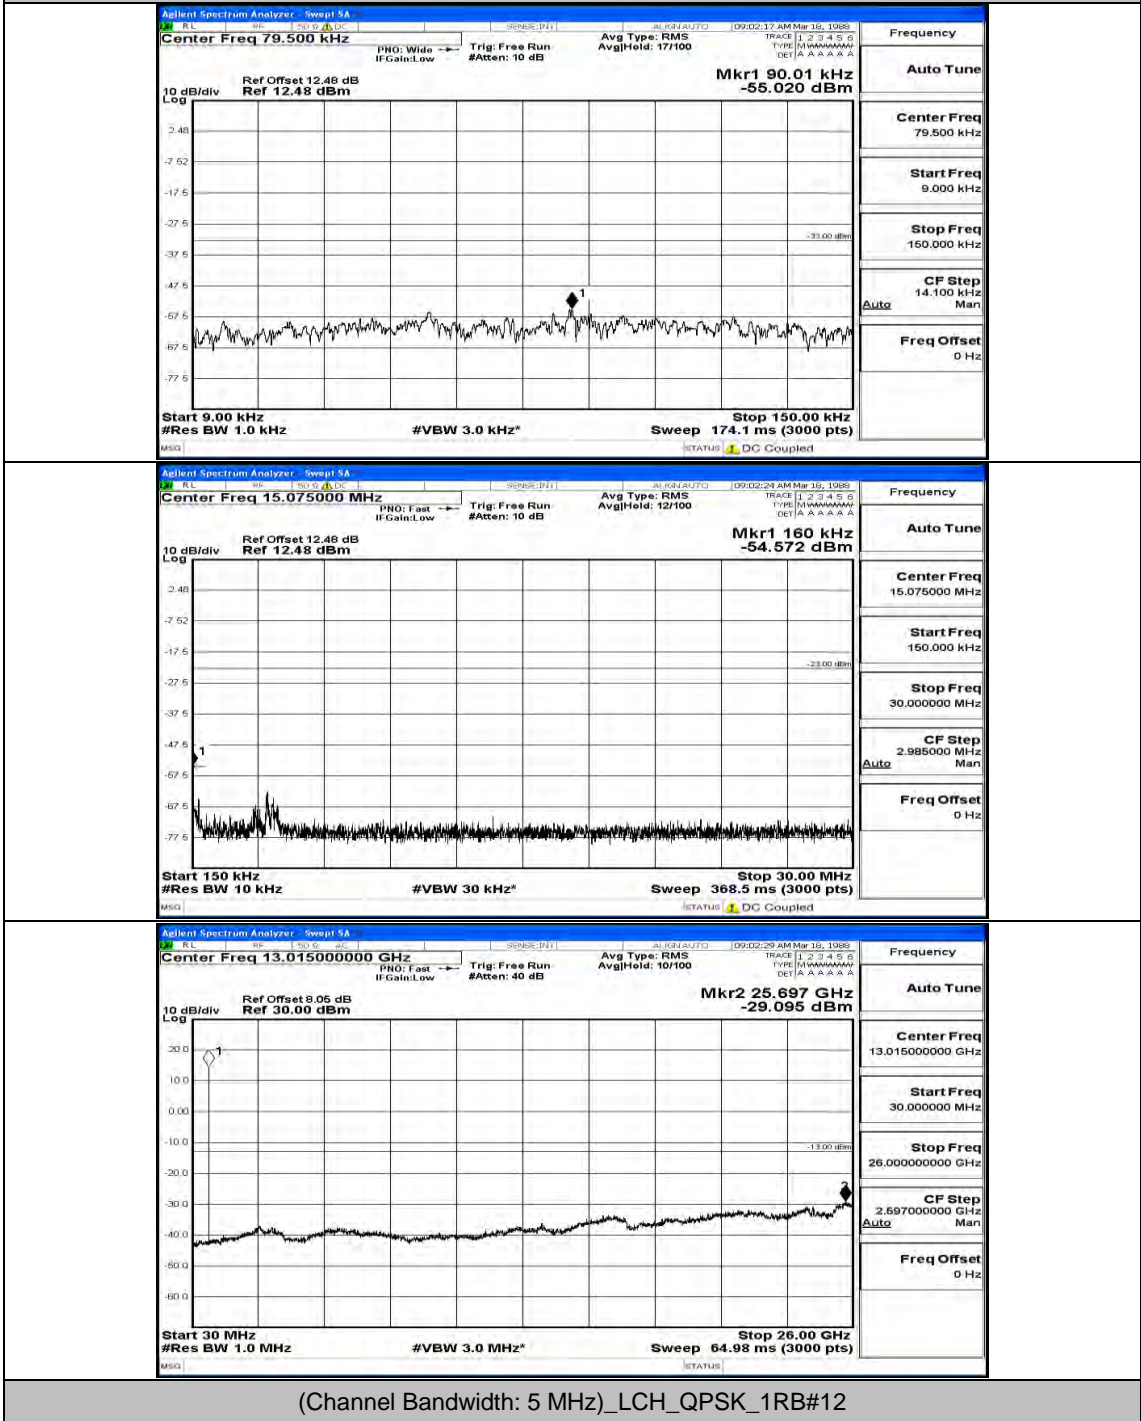

(Channel Bandwidth: 3 MHz)_MCH_16QAM_1RB#14

(Channel Bandwidth: 3 MHz)_HCH_16QAM_1RB#0

(Channel Bandwidth: 3 MHz)_HCH_16QAM_1RB#7

(Channel Bandwidth: 3 MHz)_HCH_16QAM_1RB#14

Channel Bandwidth: 5 MHz

(Channel Bandwidth: 5 MHz)_LCH_QPSK_1RB#0

(Channel Bandwidth: 5 MHz)_LCH_QPSK_1RB#12

(Channel Bandwidth: 5 MHz)_LCH_QPSK_1RB#24

(Channel Bandwidth: 5 MHz)_MCH_QPSK_1RB#0

(Channel Bandwidth: 5 MHz) MCH_QPSK_1RB#12

(Channel Bandwidth: 5 MHz) MCH_QPSK_1RB#24