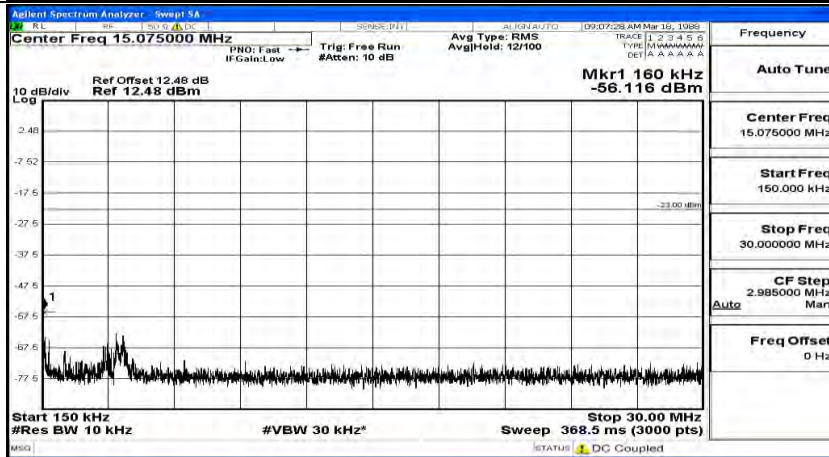

(Channel Bandwidth: 5 MHz)_HCH_16QAM_1RB#12