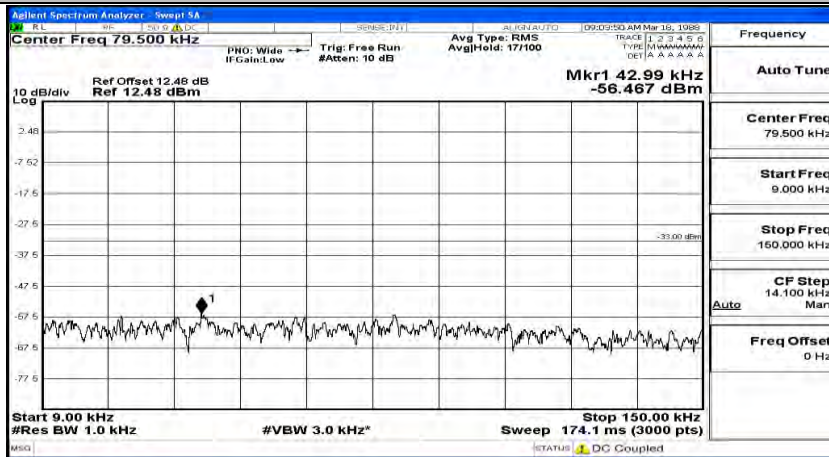

(Channel Bandwidth: 5 MHz) LCH_16QAM_1RB#24

(Channel Bandwidth: 5 MHz)_MCH_16QAM_1RB#0

Frequency
Auto Tune
Center Freq 79.500 kHz
Start Freq 9.000 kHz
Stop Freq 150.000 kHz
CF Step 14.100 kHz Man
Freq Offset 0 Hz