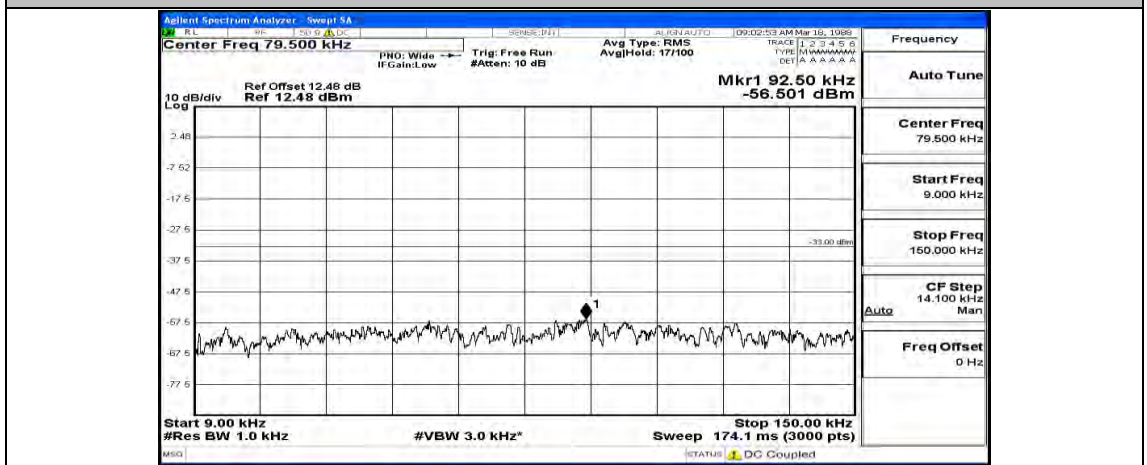

(Channel Bandwidth: 5 MHz)_LCH_QPSK_1RB#24