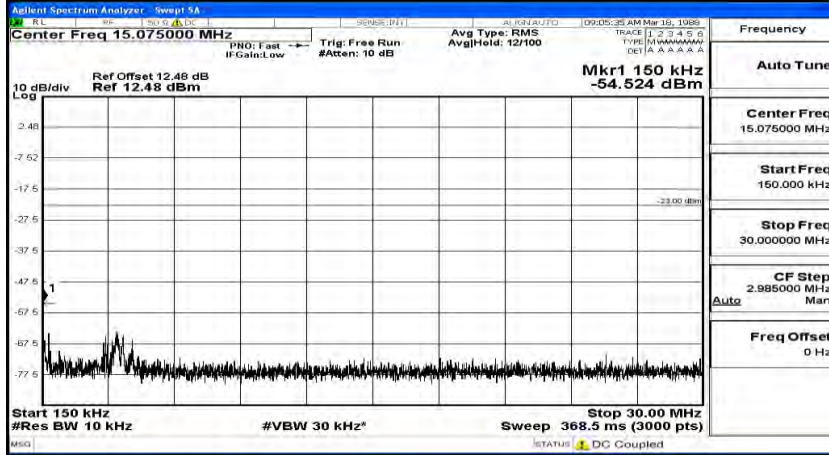

(Channel Bandwidth: 5 MHz)_MCH_16QAM_1RB#24