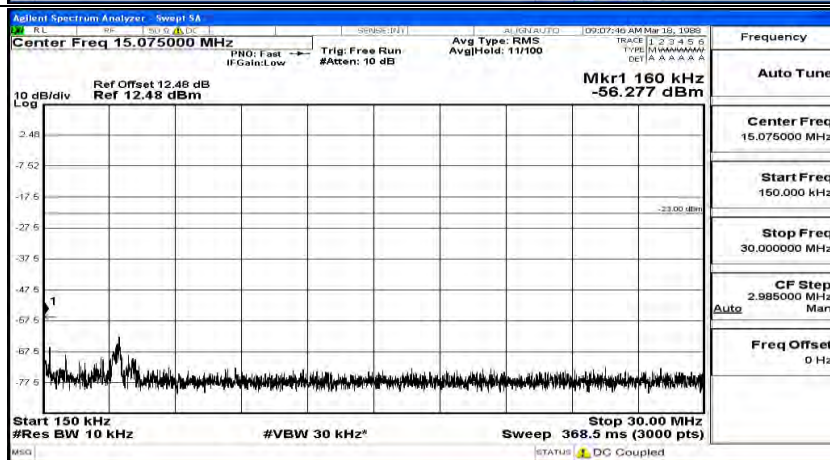

(Channel Bandwidth: 5 MHz)_HCH_16QAM_1RB#24