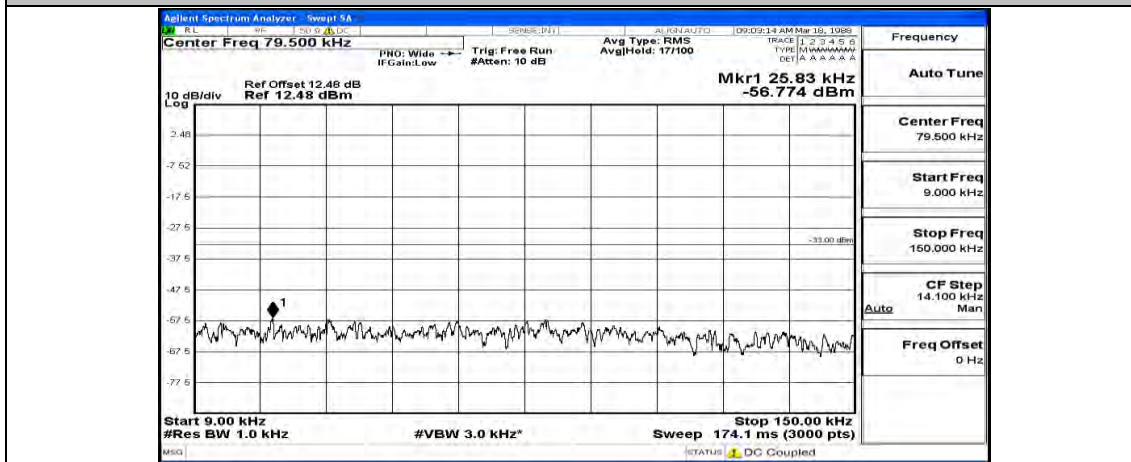

(Channel Bandwidth: 5 MHz)_HCH_QPSK_1RB#0

(Channel Bandwidth: 5 MHz)_HCH_QPSK_1RB#12

(Channel Bandwidth: 5 MHz)_HCH_QPSK_1RB#24

(Channel Bandwidth: 5 MHz)_LCH_16QAM_1RB#0

(Channel Bandwidth: 5 MHz)_LCH_16QAM_1RB#12

(Channel Bandwidth: 5 MHz) LCH_16QAM_1RB#24

(Channel Bandwidth: 5 MHz)_MCH_16QAM_1RB#0

Frequency
Auto Tune
Center Freq 79.500 kHz
Start Freq 9.000 kHz
Stop Freq 150.000 kHz
CF Step 14.100 kHz Man
Freq Offset 0 Hz