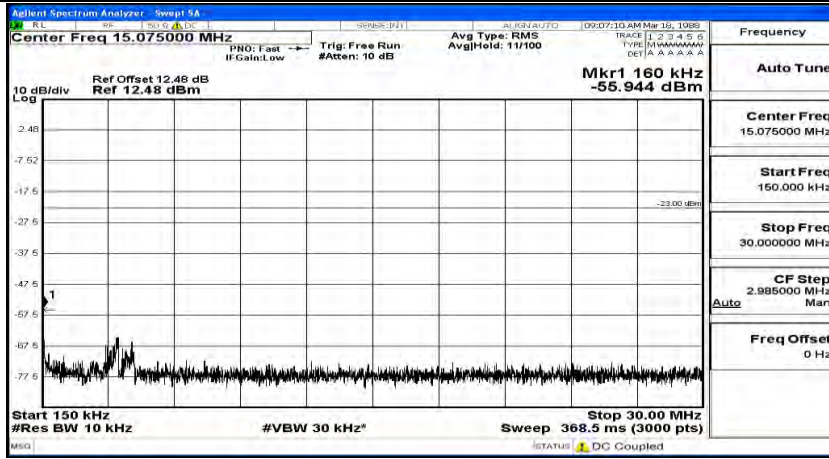

(Channel Bandwidth: 5 MHz)_HCH_16QAM_1RB#12