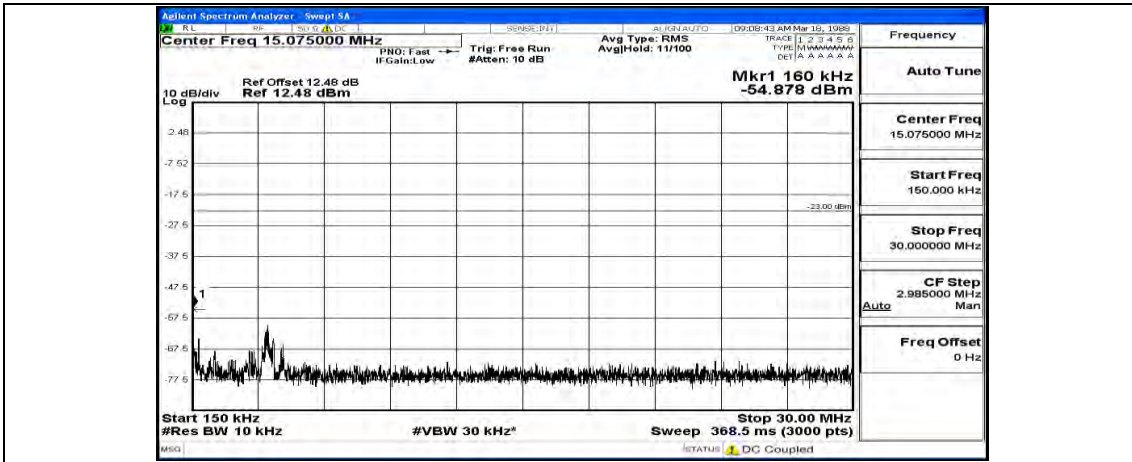

Channel Bandwidth: 10 MHz_MCH_QPSK_1RB#0