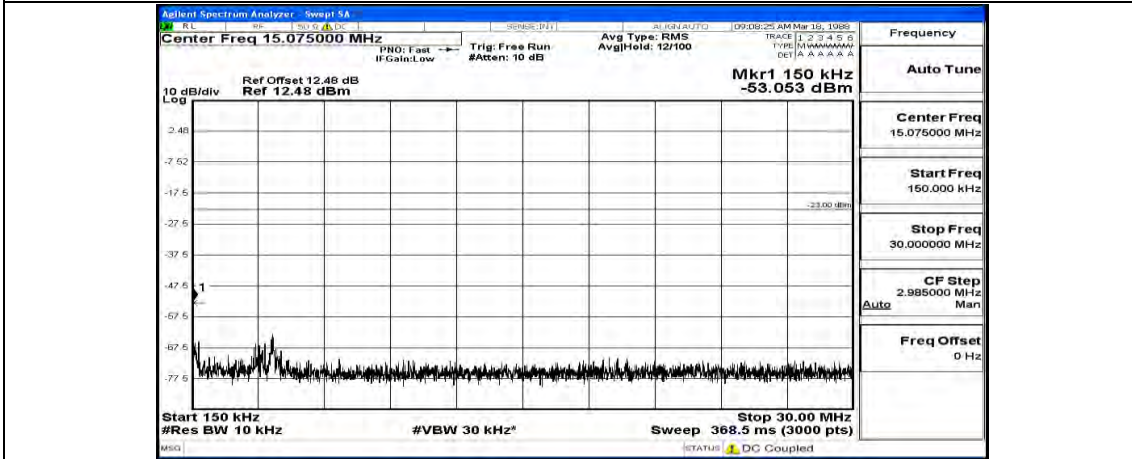

Channel Bandwidth: 10 MHz_LCH_QPSK_1RB#49