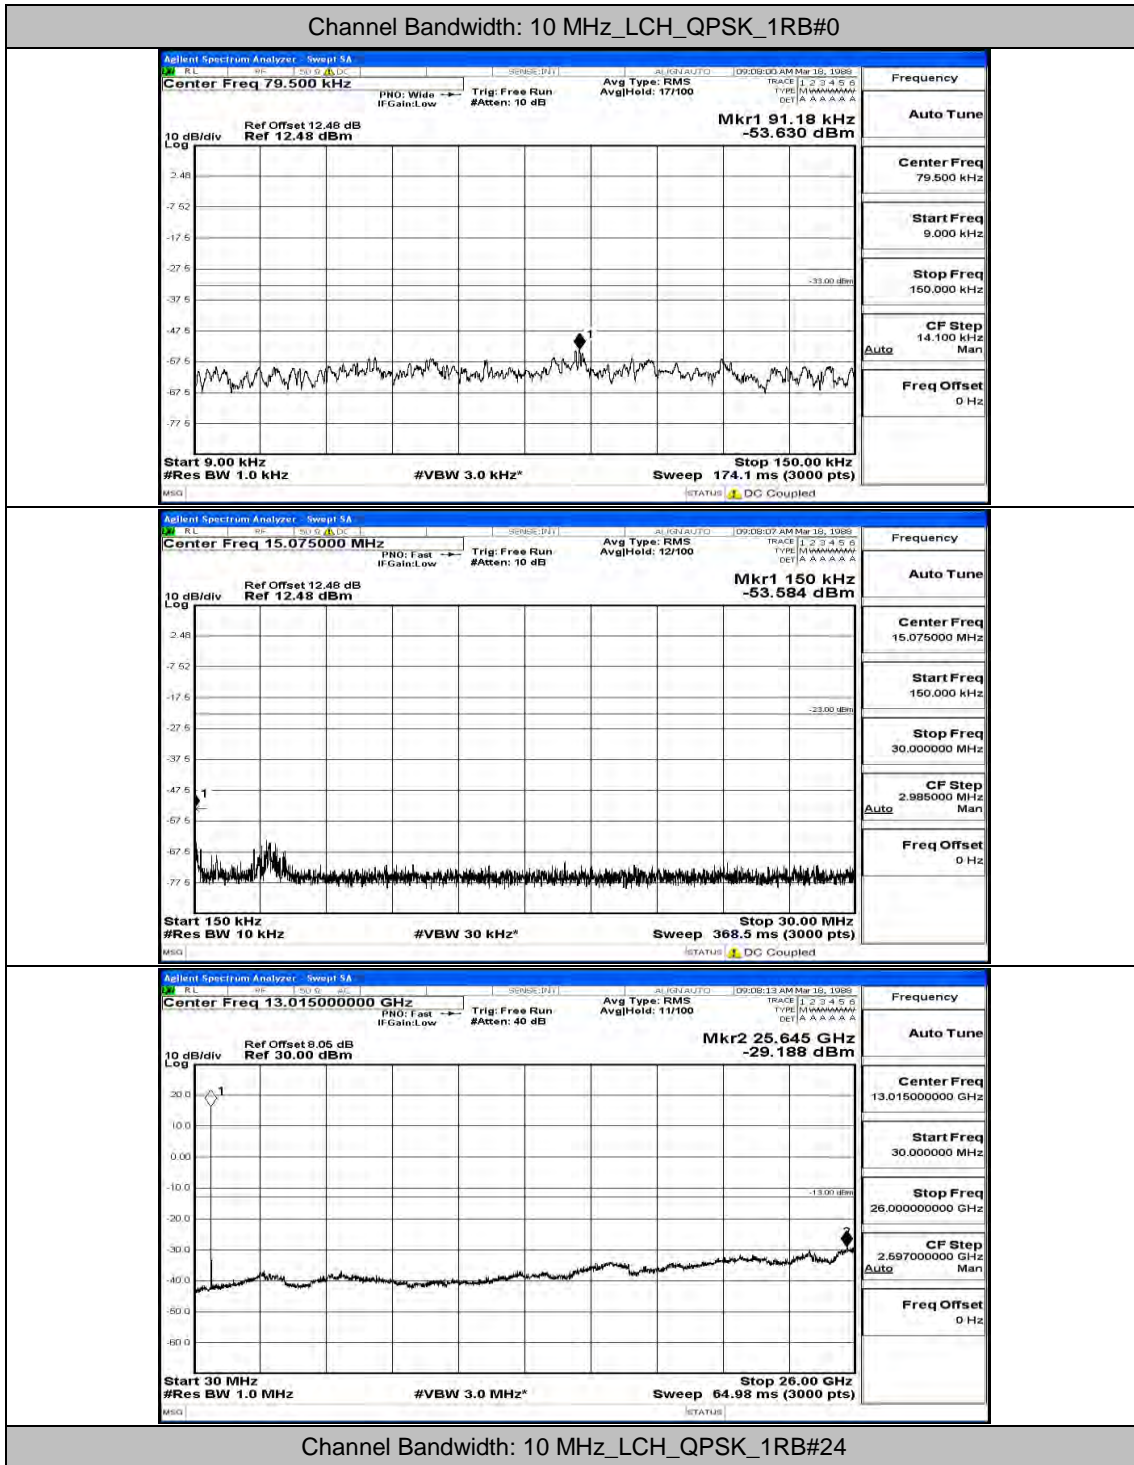

Channel Bandwidth: 10 MHz