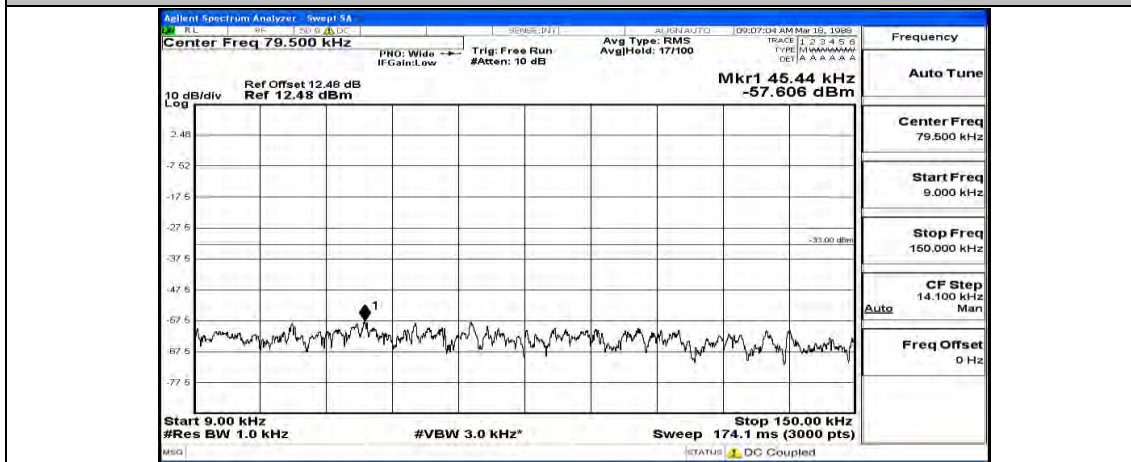

(Channel Bandwidth: 5 MHz)_HCH_16QAM_1RB#0