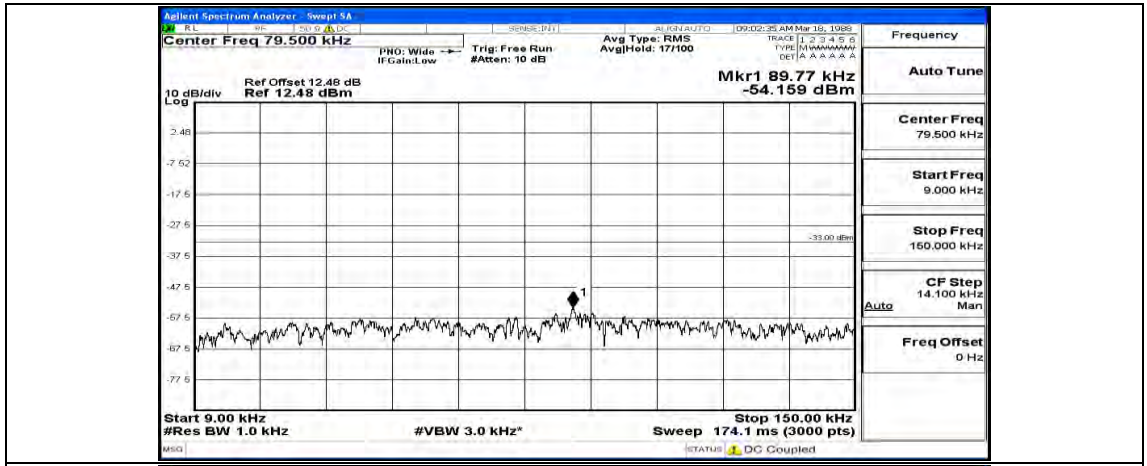

(Channel Bandwidth: 3 MHz)_MCH_16QAM_1RB#14

(Channel Bandwidth: 3 MHz)_HCH_16QAM_1RB#0

(Channel Bandwidth: 3 MHz)_HCH_16QAM_1RB#7

(Channel Bandwidth: 3 MHz)_HCH_16QAM_1RB#14

Channel Bandwidth: 5 MHz

(Channel Bandwidth: 5 MHz)_LCH_QPSK_1RB#0

(Channel Bandwidth: 5 MHz)_LCH_QPSK_1RB#12

(Channel Bandwidth: 5 MHz)_LCH_QPSK_1RB#24

(Channel Bandwidth: 5 MHz)_MCH_QPSK_1RB#0

(Channel Bandwidth: 5 MHz) MCH_QPSK_1RB#12

(Channel Bandwidth: 5 MHz) MCH_QPSK_1RB#24