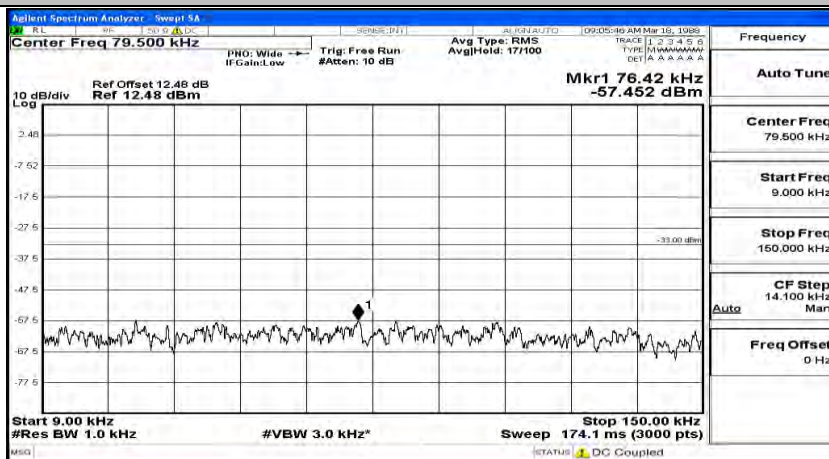

(Channel Bandwidth: 5 MHz)_MCH_16QAM_1RB#24