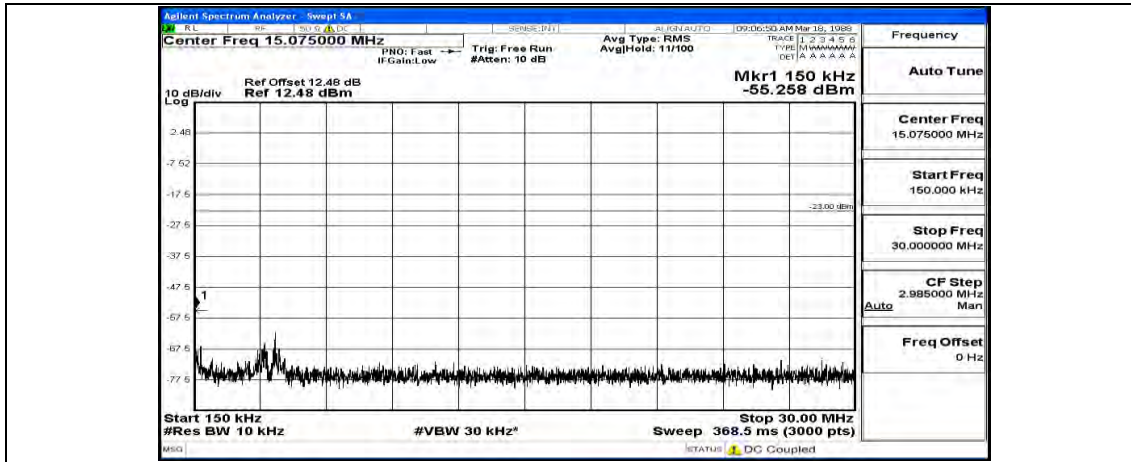

(Channel Bandwidth: 5 MHz)_HCH_QPSK_1RB#0

(Channel Bandwidth: 5 MHz)_HCH_QPSK_1RB#12

(Channel Bandwidth: 5 MHz)_HCH_QPSK_1RB#24

(Channel Bandwidth: 5 MHz)_LCH_16QAM_1RB#0

(Channel Bandwidth: 5 MHz)_LCH_16QAM_1RB#12

(Channel Bandwidth: 5 MHz) LCH_16QAM_1RB#24

(Channel Bandwidth: 5 MHz)_MCH_16QAM_1RB#0

Frequency
Auto Tune
Center Freq 79.500 kHz
Start Freq 9.000 kHz
Stop Freq 150.000 kHz
CF Step 14.100 kHz Man
Freq Offset 0 Hz