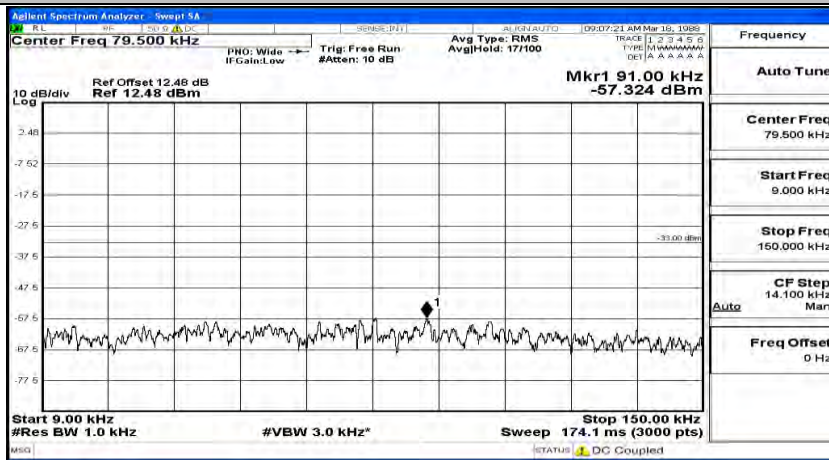

(Channel Bandwidth: 5 MHz)_HCH_16QAM_1RB#12