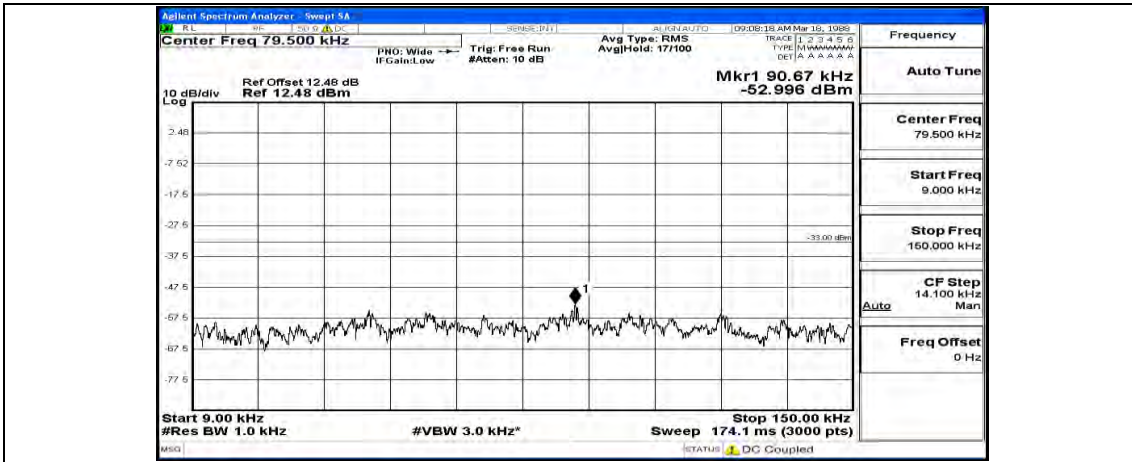

Channel Bandwidth: 10 MHz_LCH_QPSK_1RB#49