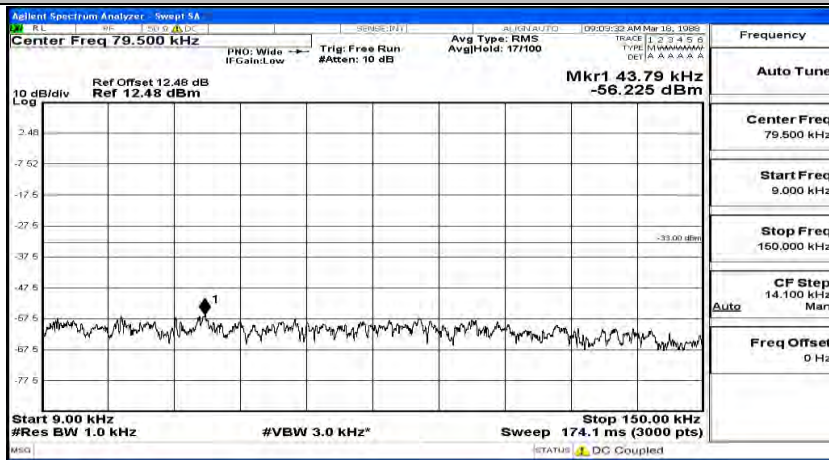

(Channel Bandwidth: 5 MHz) LCH_16QAM_1RB#24

(Channel Bandwidth: 5 MHz)_MCH_16QAM_1RB#0

Frequency
Auto Tune
Center Freq 79.500 kHz
Start Freq 9.000 kHz
Stop Freq 150.000 kHz
CF Step 14.100 kHz Man
Freq Offset 0 Hz