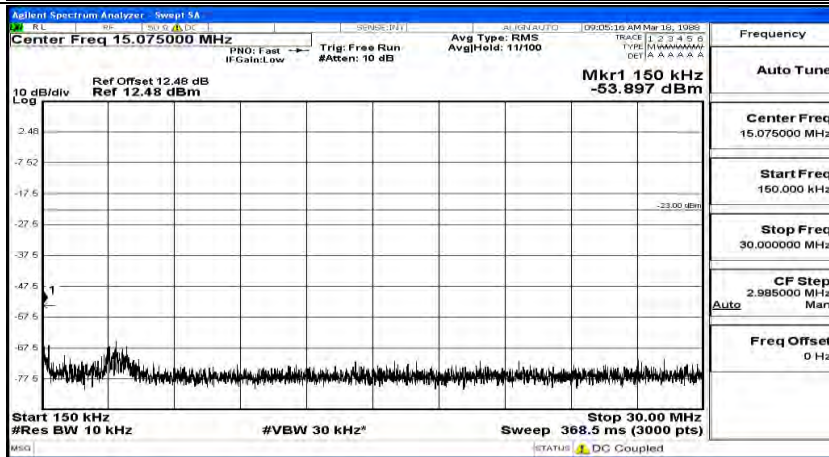

(Channel Bandwidth: 5 MHz) LCH_16QAM_1RB#24

(Channel Bandwidth: 5 MHz)_MCH_16QAM_1RB#0

Frequency
Auto Tune
Center Freq 79.500 kHz
Start Freq 9.000 kHz
Stop Freq 150.000 kHz
CF Step 14.100 kHz Man
Freq Offset 0 Hz