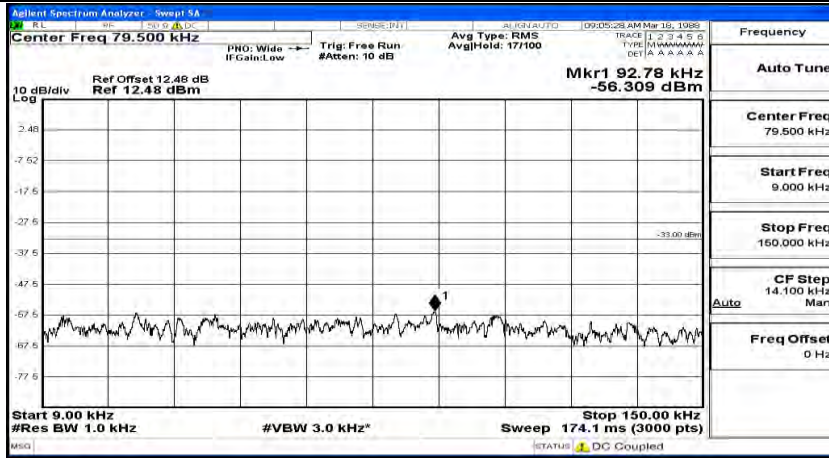

(Channel Bandwidth: 5 MHz)_MCH_16QAM_1RB#24