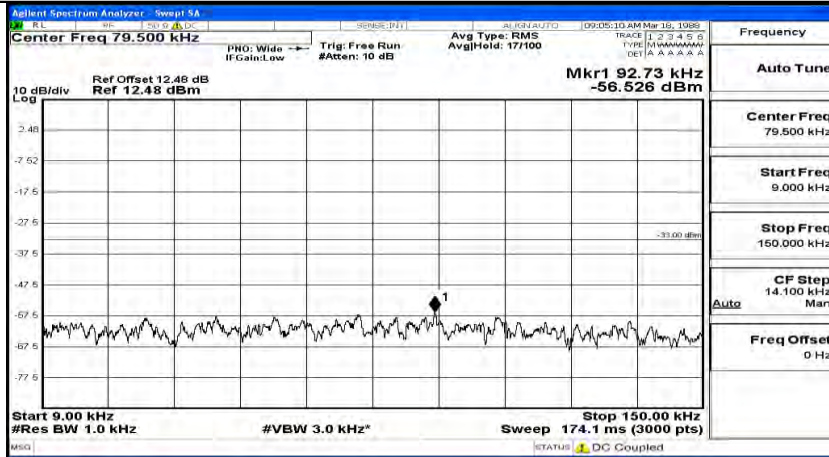

(Channel Bandwidth: 5 MHz) LCH_16QAM_1RB#24

(Channel Bandwidth: 5 MHz)_MCH_16QAM_1RB#0

Frequency
Auto Tune
Center Freq 79.500 kHz
Start Freq 9.000 kHz
Stop Freq 150.000 kHz
CF Step 14.100 kHz Man
Freq Offset 0 Hz