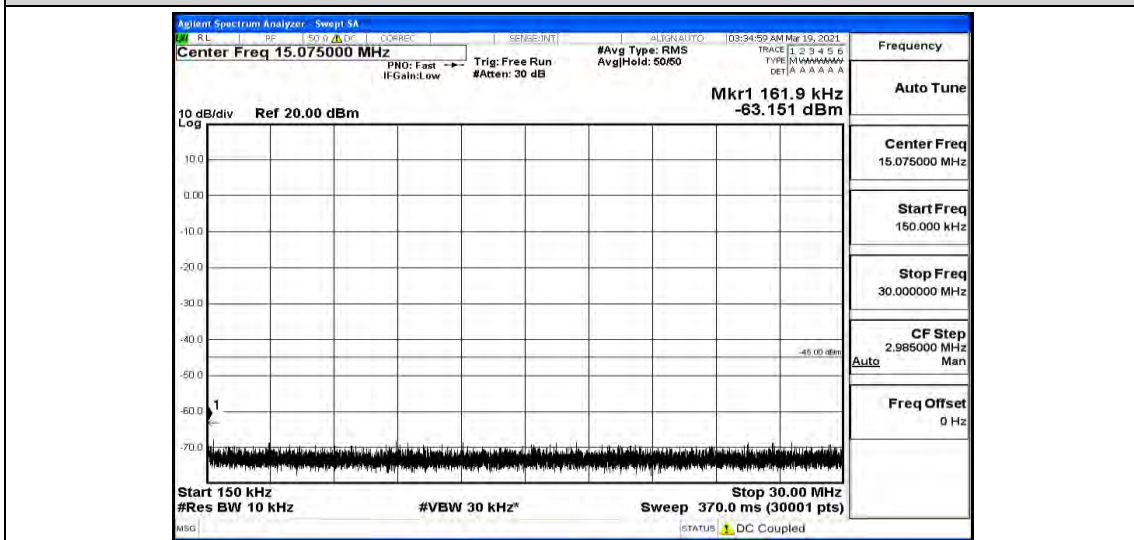

Band7-15MHz-16QAM-20825-1RB#0-Range5:5000~12000MHz

Band7-15MHz-16QAM-20825-1RB#0-Range6:12000~26500MHz

Band7-15MHz-16QAM-21100-1RB#0-Range1:0.009~0.15MHz

Band7-15MHz-16QAM-21100-1RB#0-Range2:0.15~30MHz

Band7-15MHz-16QAM-21100-1RB#0-Range3:30~1000MHz