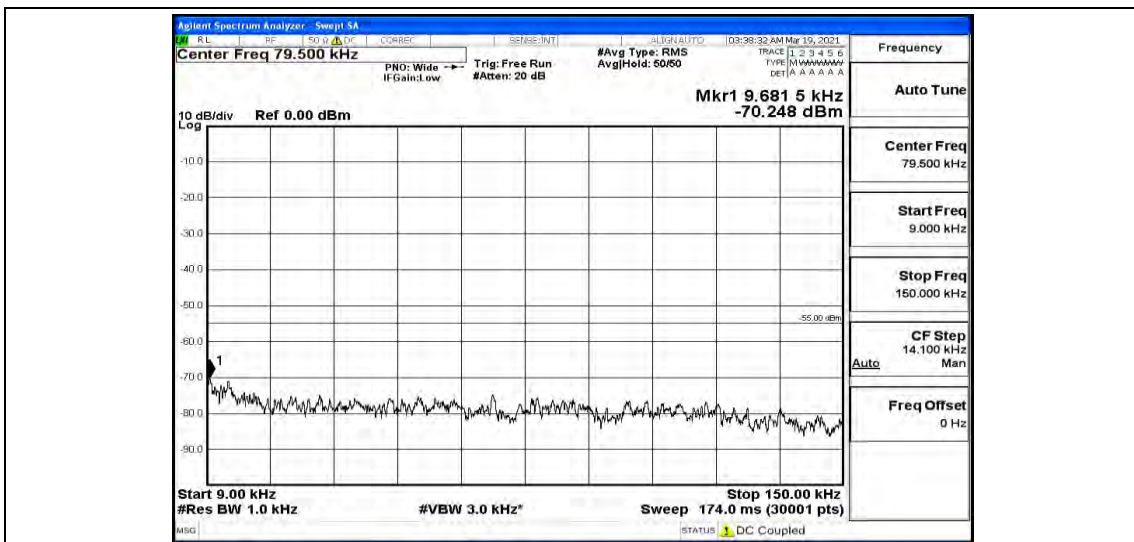

Band7-15MHz-16QAM-21100-1RB#0-Range4:1000~5000MHz

Band7-15MHz-16QAM-21100-1RB#0-Range5:5000~12000MHz

Band7-15MHz-16QAM-21100-1RB#0-Range6:12000~26500MHz

Band7-15MHz-16QAM-21375-1RB#0-Range1:0.009~0.15MHz