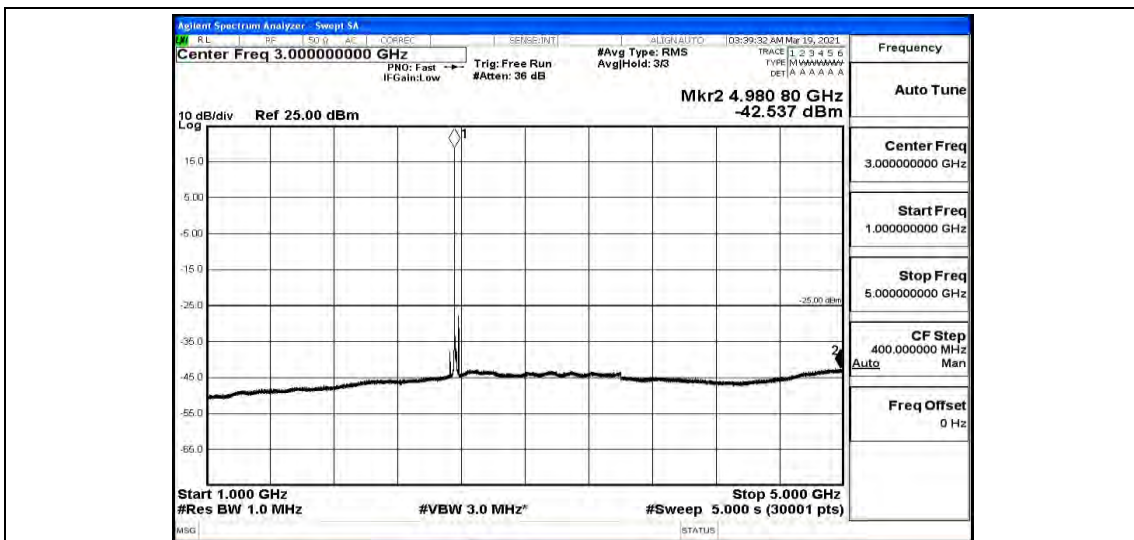

Band7-15MHz-16QAM-21375-1RB#0-Range4:1000~5000MHz

Band7-15MHz-16QAM-21375-1RB#0-Range5:5000~12000MHz