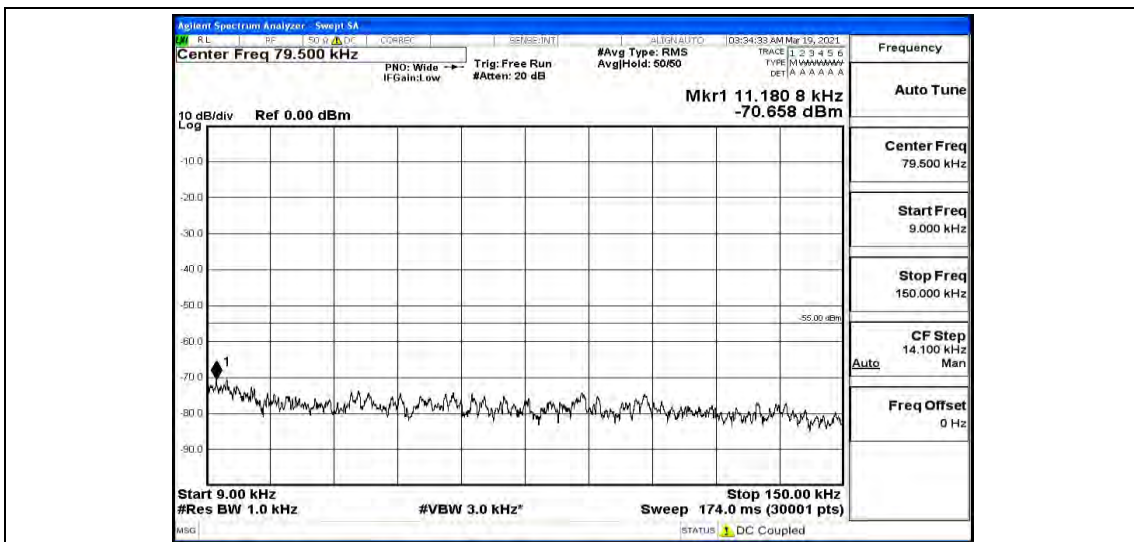

Band7-15MHz-16QAM-21100-1RB#0-Range1:0.009~0.15MHz

Band7-15MHz-16QAM-21100-1RB#0-Range2:0.15~30MHz