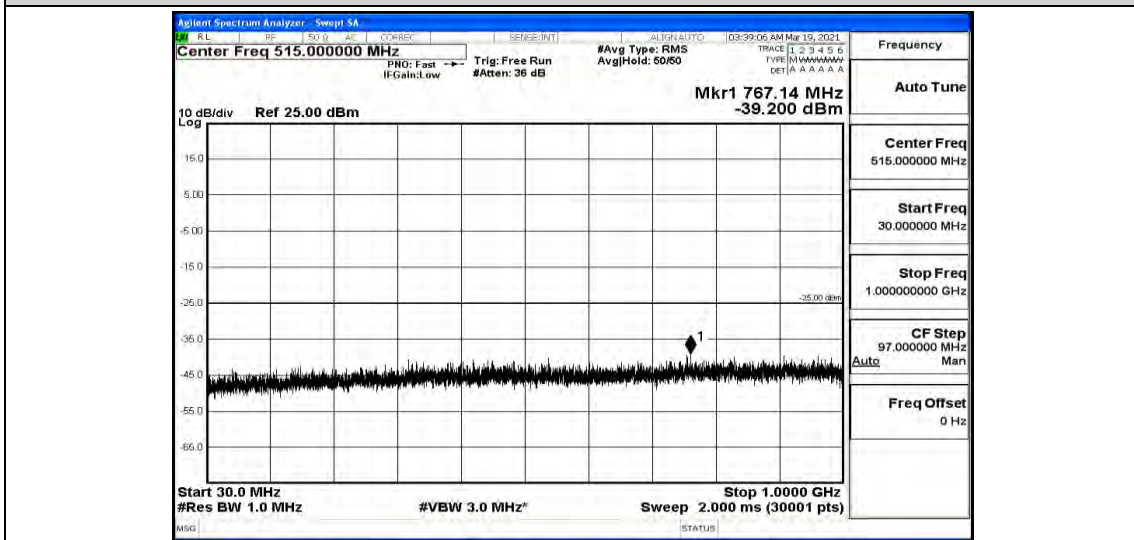

Band7-15MHz-16QAM-21375-1RB#0-Range3:30~1000MHz

Band7-15MHz-16QAM-21375-1RB#0-Range4:1000~5000MHz