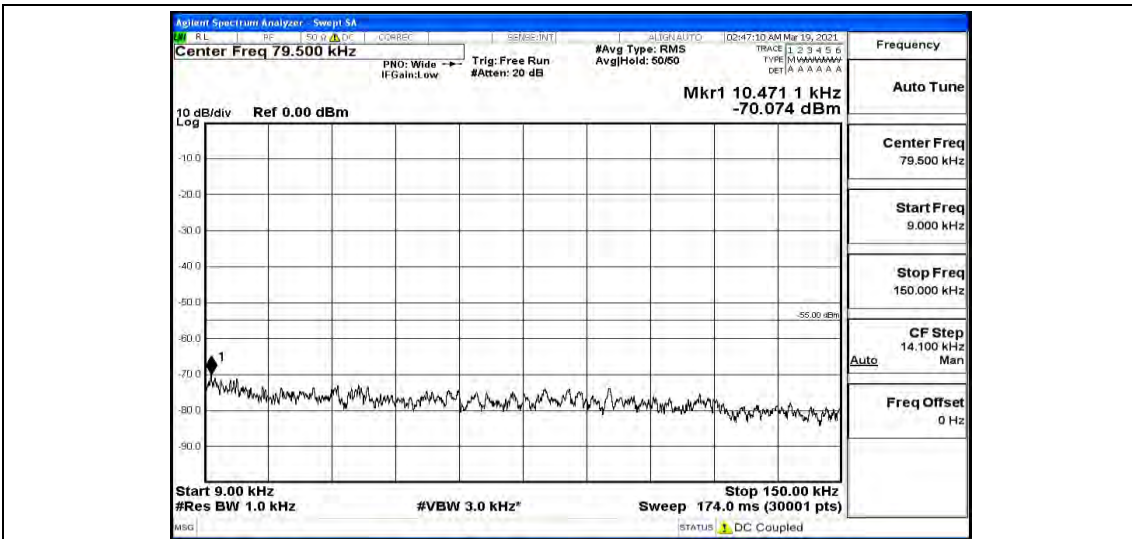

Band7-5MHz-16QAM-21100-1RB#0-Range1:0.009~0.15MHz

Band7-5MHz-16QAM-21100-1RB#0-Range2:0.15~30MHz