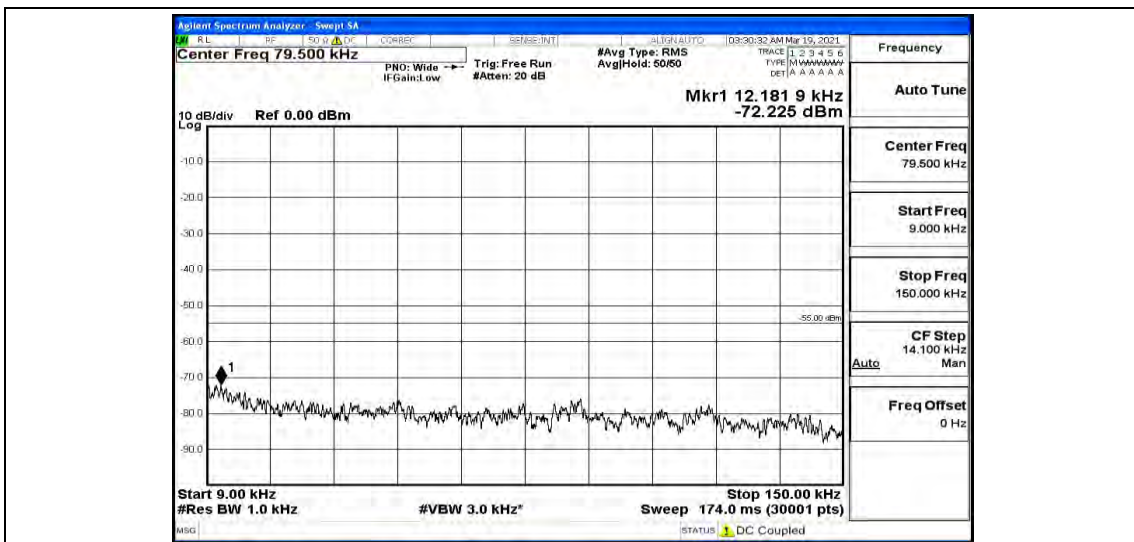

Band7-15MHz-16QAM-20825-1RB#0-Range1:0.009~0.15MHz

Band7-15MHz-16QAM-20825-1RB#0-Range2:0.15~30MHz