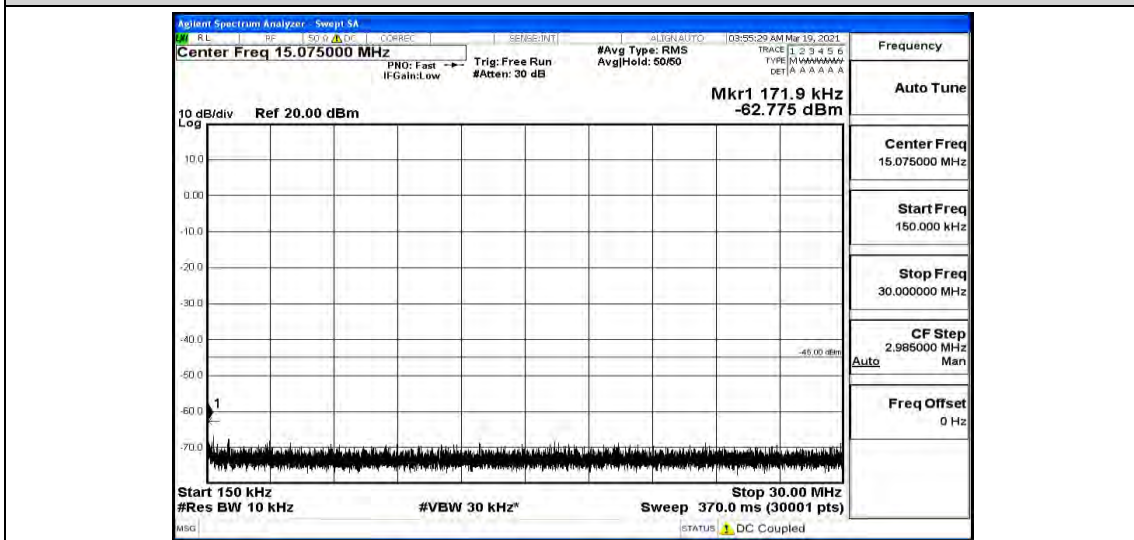

Band7-20MHz-QPSK-20850-1RB#0-Range2:0.15~30MHz

Band7-20MHz-QPSK-20850-1RB#0-Range3:30~1000MHz