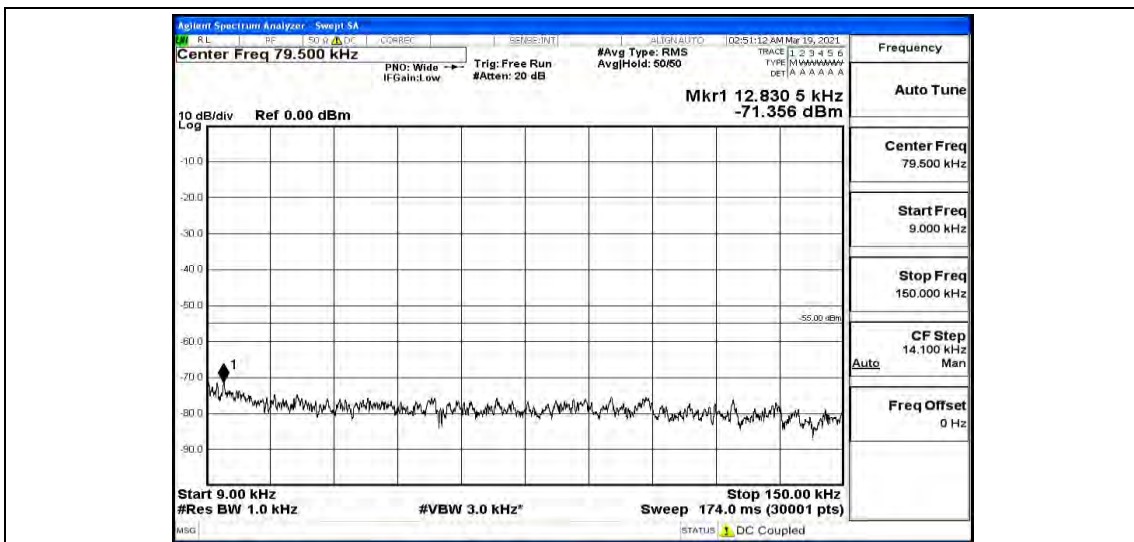

Band7-5MHz-16QAM-21425-1RB#0-Range1:0.009~0.15MHz

Band7-5MHz-16QAM-21425-1RB#0-Range2:0.15~30MHz