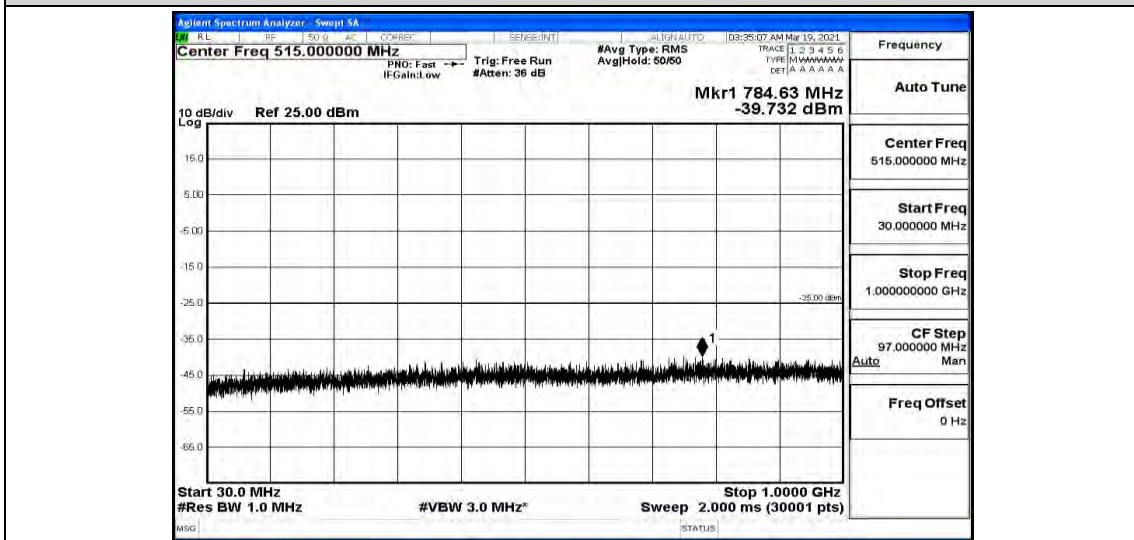

Band7-15MHz-16QAM-20825-1RB#0-Range5:5000~12000MHz

Band7-15MHz-16QAM-20825-1RB#0-Range6:12000~26500MHz

Band7-15MHz-16QAM-21100-1RB#0-Range1:0.009~0.15MHz

Band7-15MHz-16QAM-21100-1RB#0-Range2:0.15~30MHz

Band7-15MHz-16QAM-21100-1RB#0-Range3:30~1000MHz