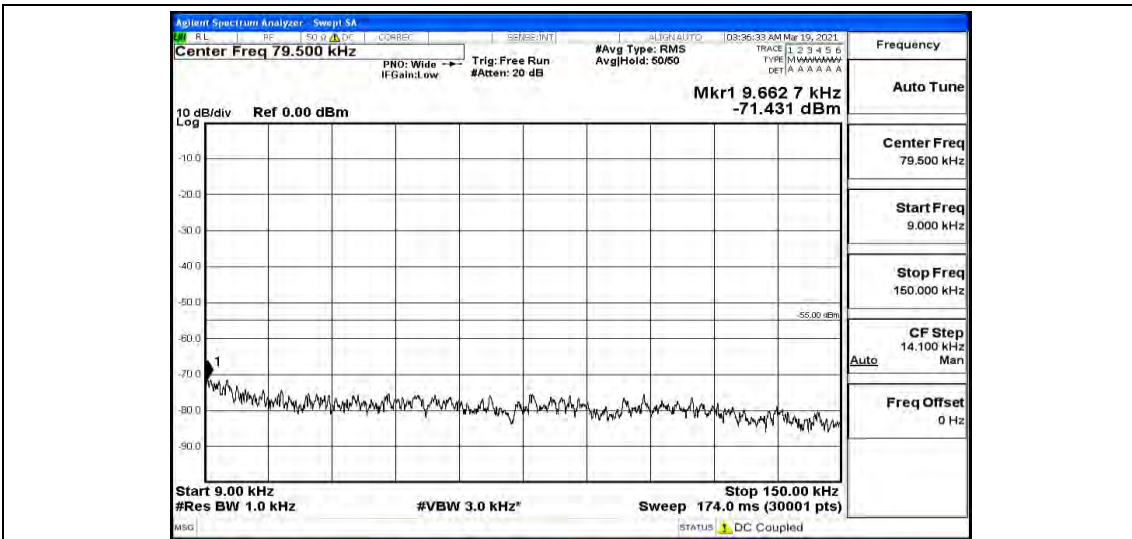

Band7-15MHz-QPSK-21375-1RB#0-Range1:0.009~0.15MHz

Band7-15MHz-QPSK-21375-1RB#0-Range2:0.15~30MHz