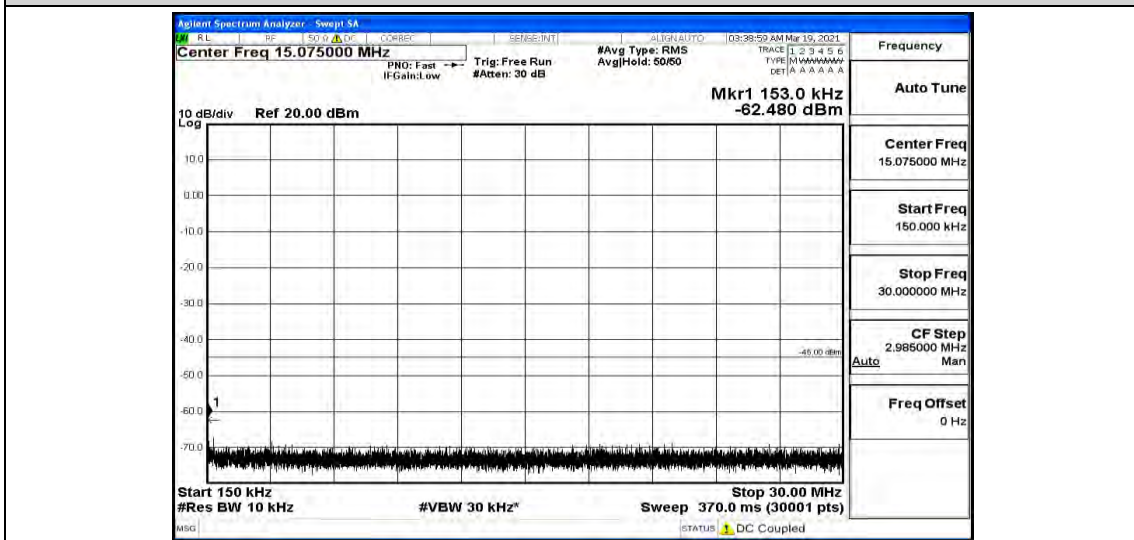

Band7-15MHz-16QAM-21375-1RB#0-Range2:0.15~30MHz

Band7-15MHz-16QAM-21375-1RB#0-Range3:30~1000MHz