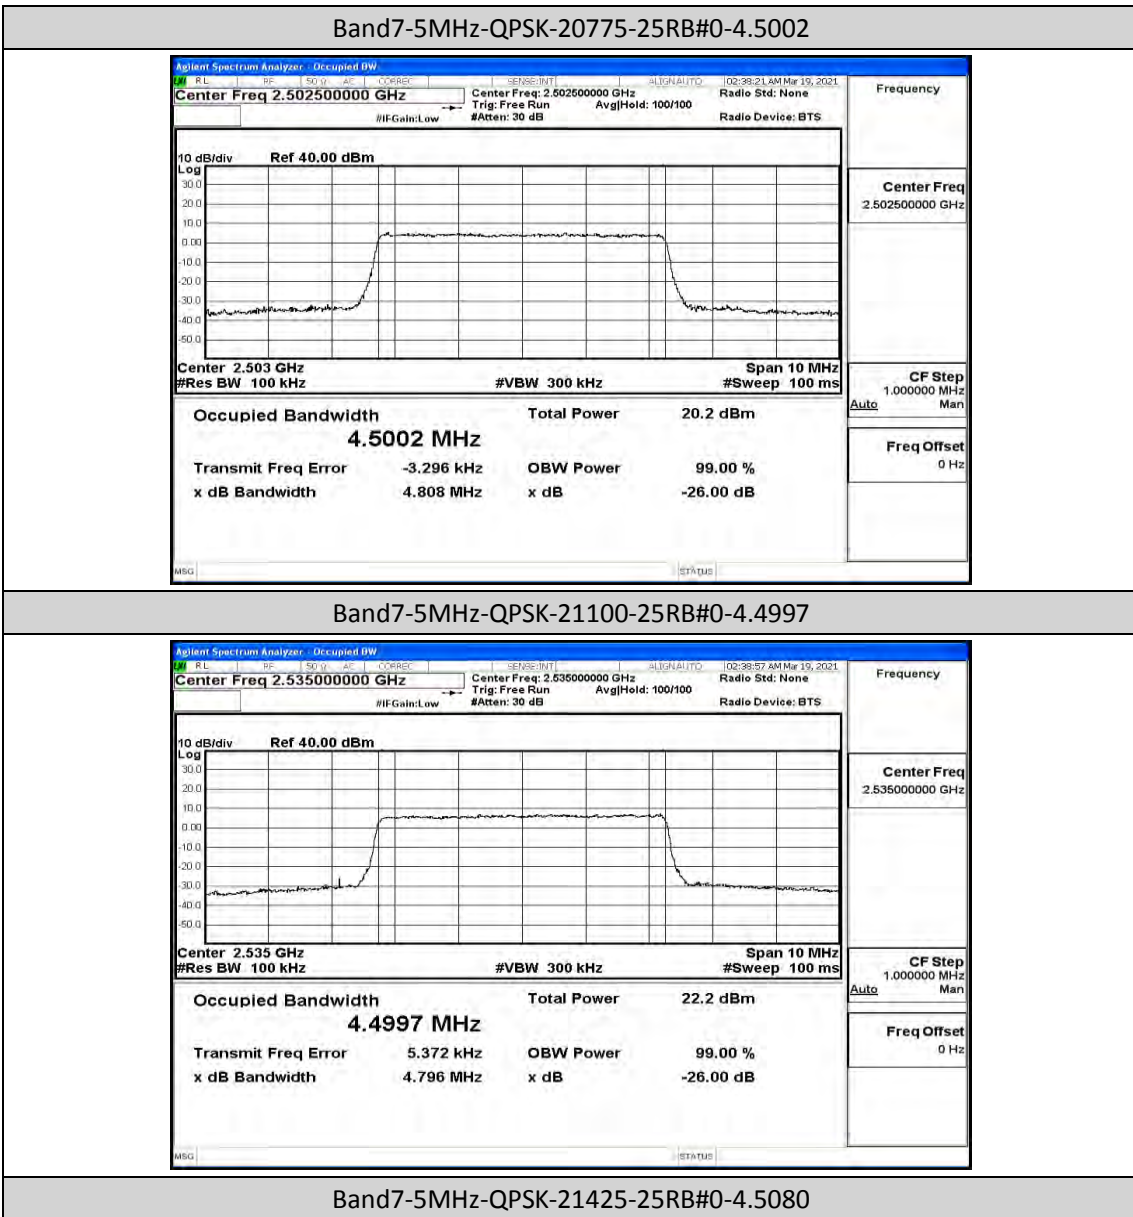

Test Graphs