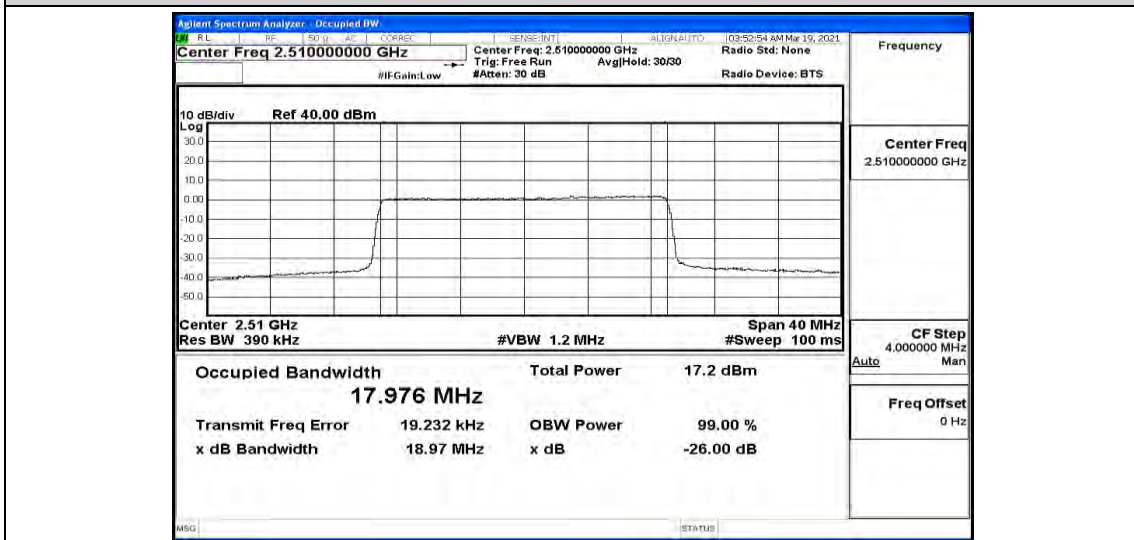

Band7-20MHz-16QAM-20850-100RB#0-17.976