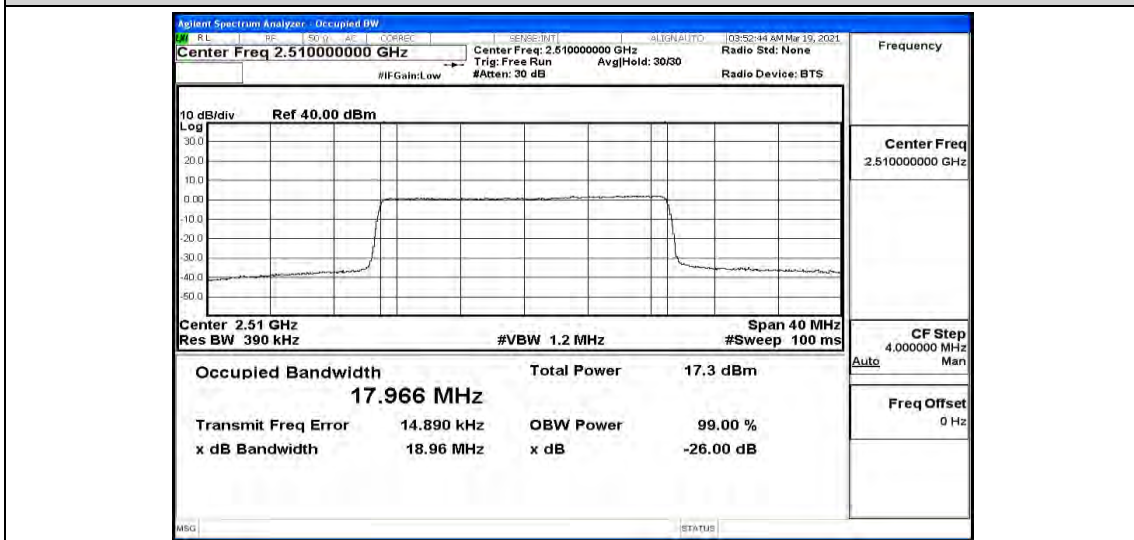

Band7-20MHz-QPSK-20850-100RB#0-17.966