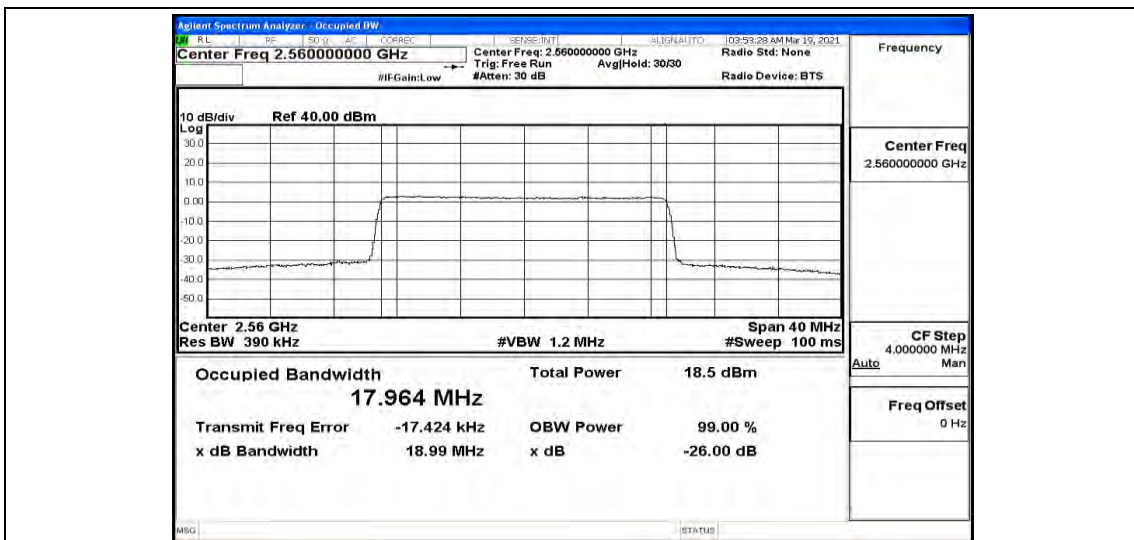

Band7-20MHz-QPSK-21350-100RB#0-17.964