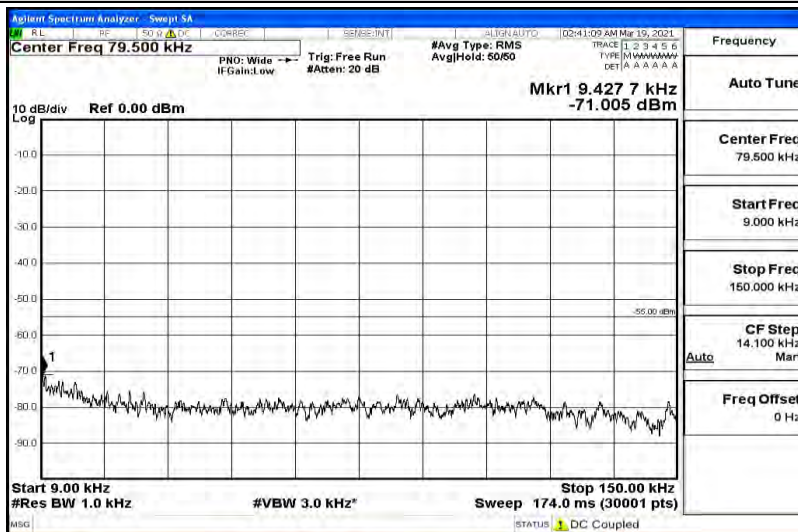

Test Graphs

Band7-5MHz-QPSK-20775-1RB#0-Range1:0.009~0.15MHz