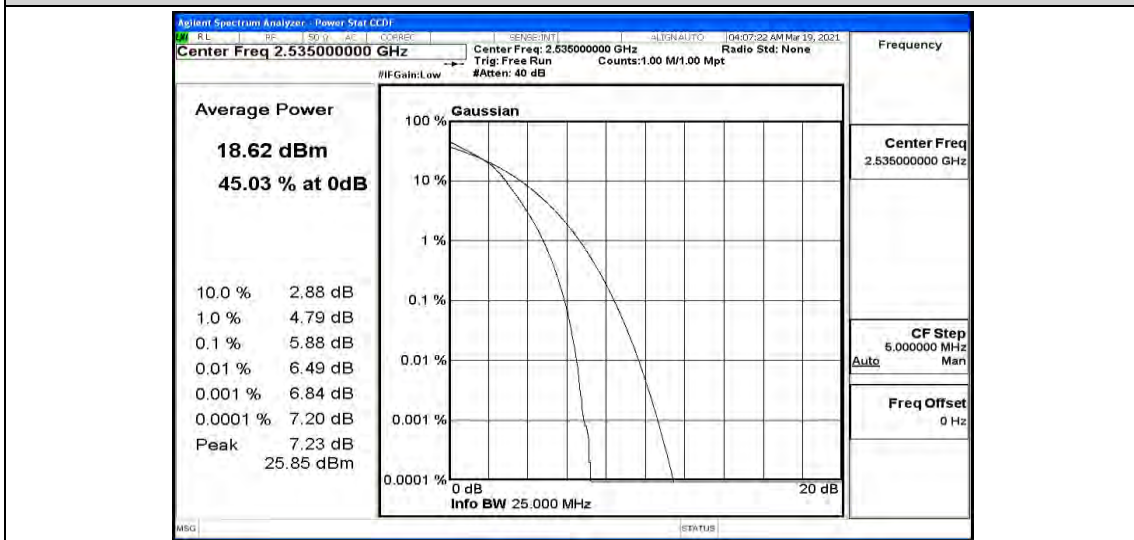

Band7-20MHz-QPSK-21100-100RB#0