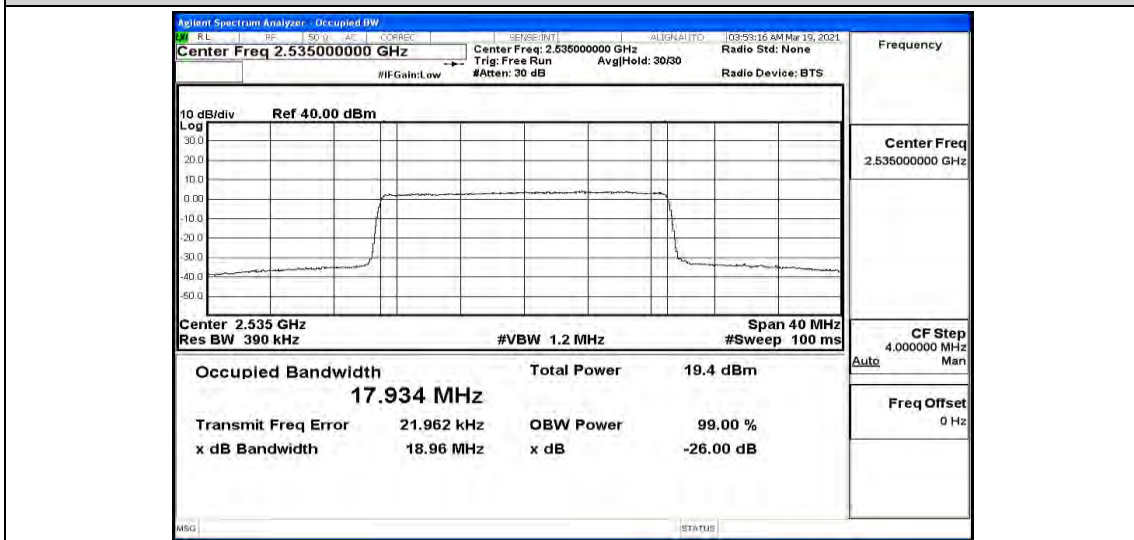

Band7-20MHz-16QAM-21100-100RB#0-17.934