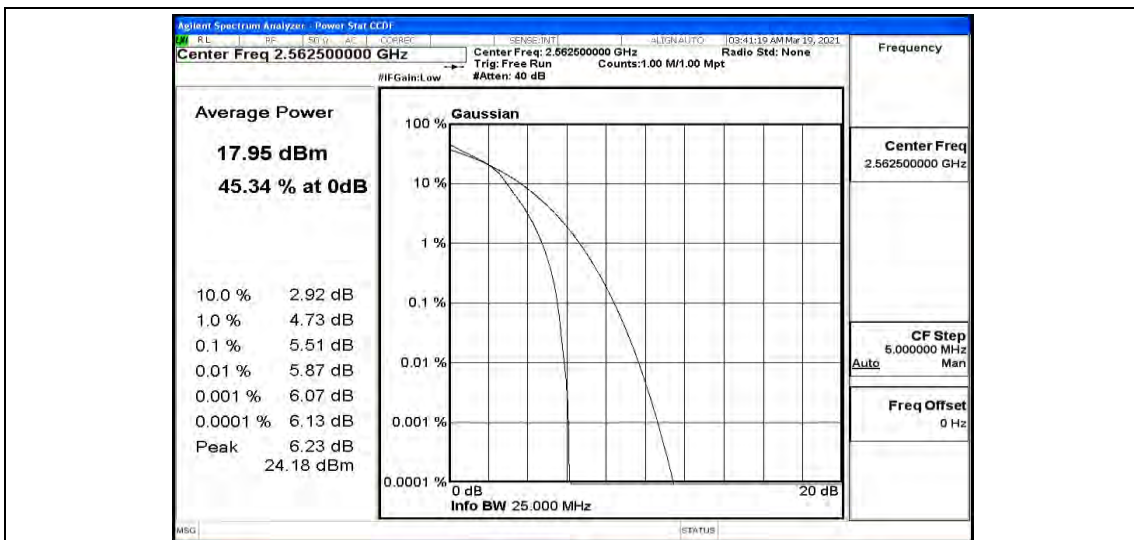

Band7-15MHz-16QAM-21375-75RB#0