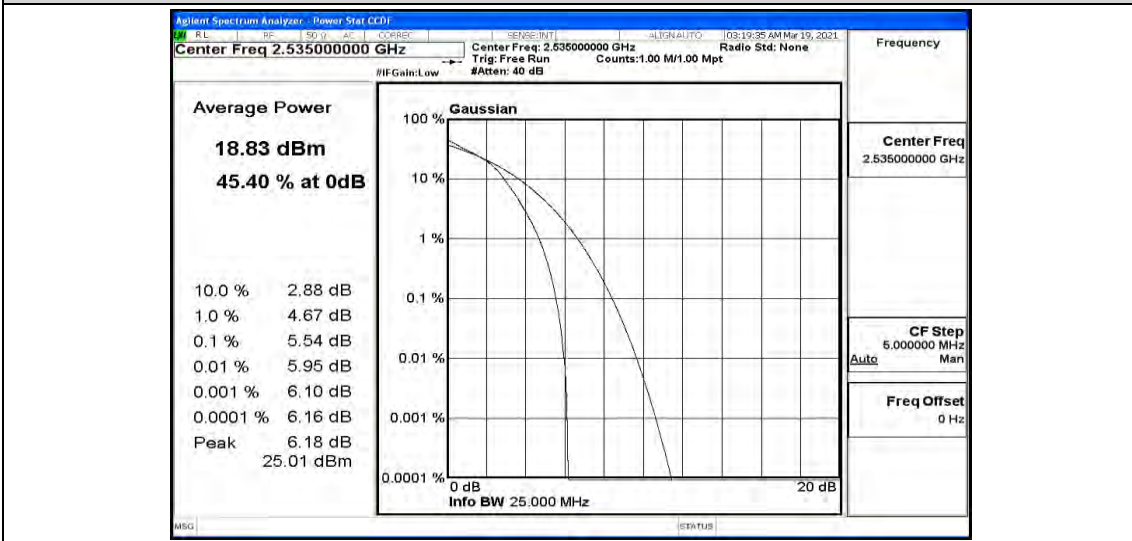

Band7-10MHz-16QAM-21100-50RB#0