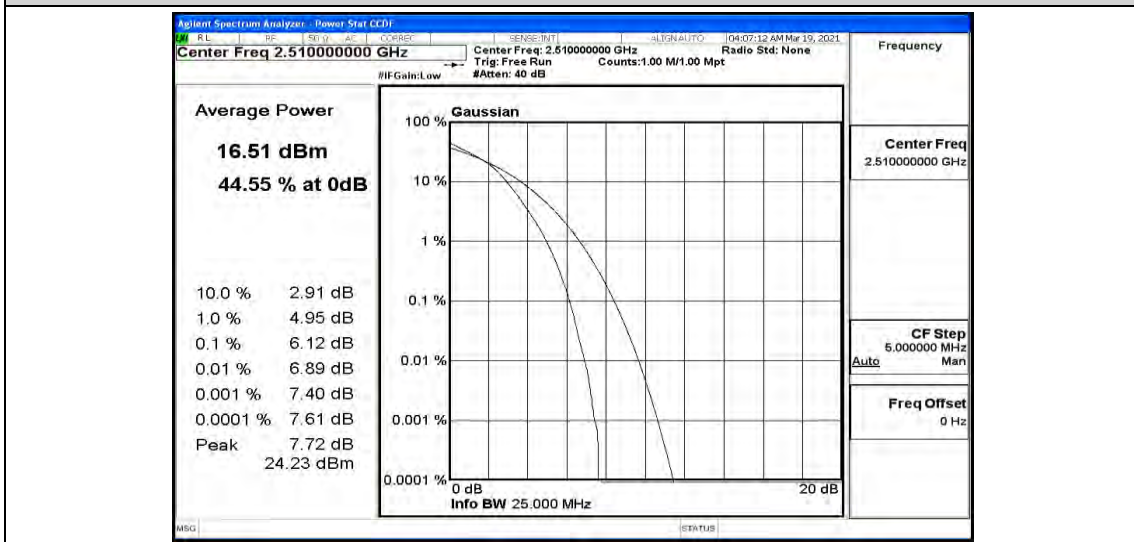

Band7-20MHz-16QAM-20850-100RB#0