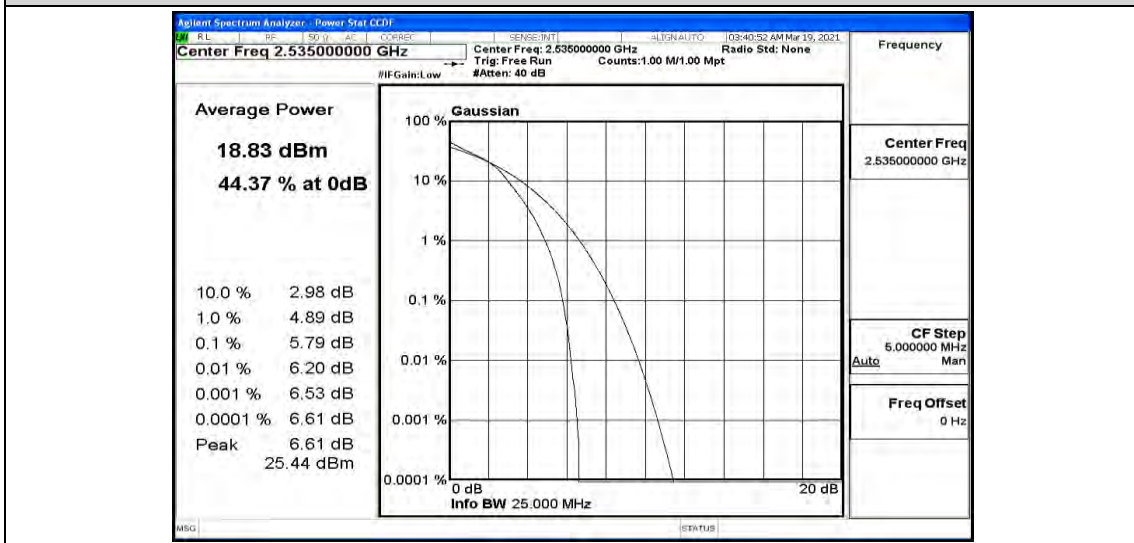

Band7-15MHz-QPSK-21100-75RB#0