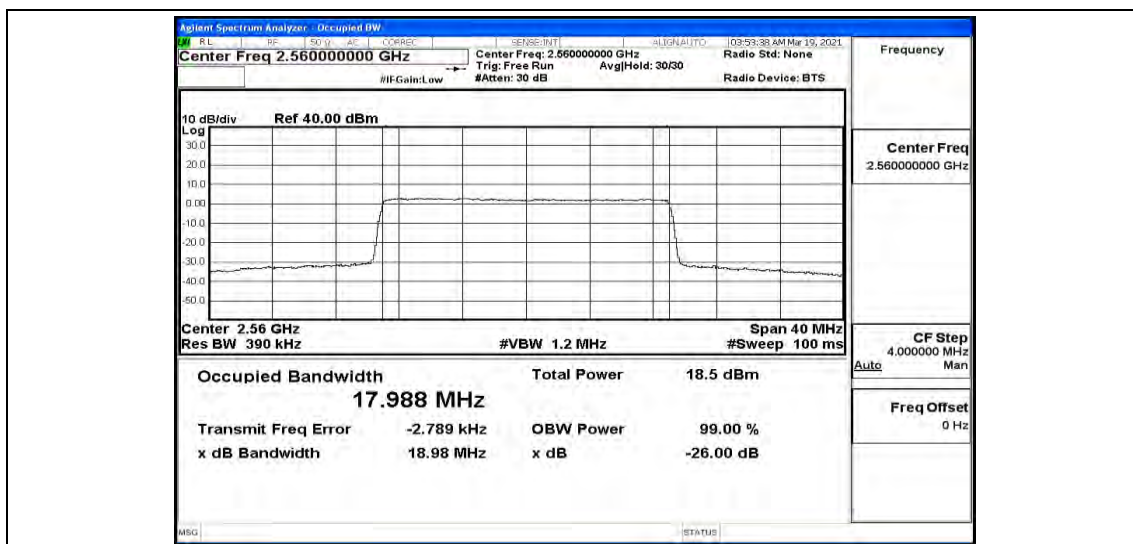

Band7-20MHz-16QAM-21350-100RB#0-17.988