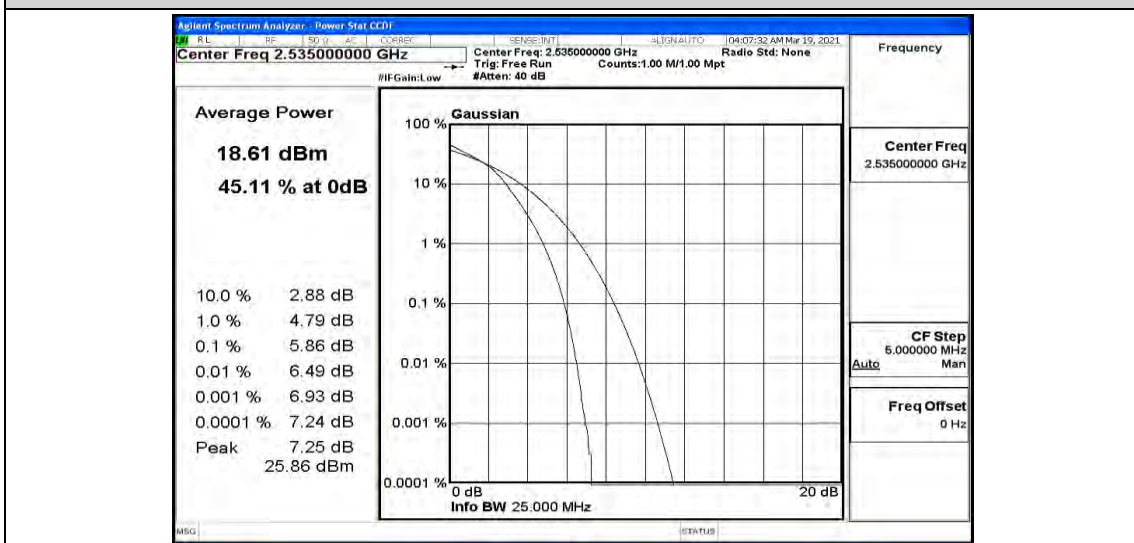

Band7-20MHz-16QAM-21100-100RB#0