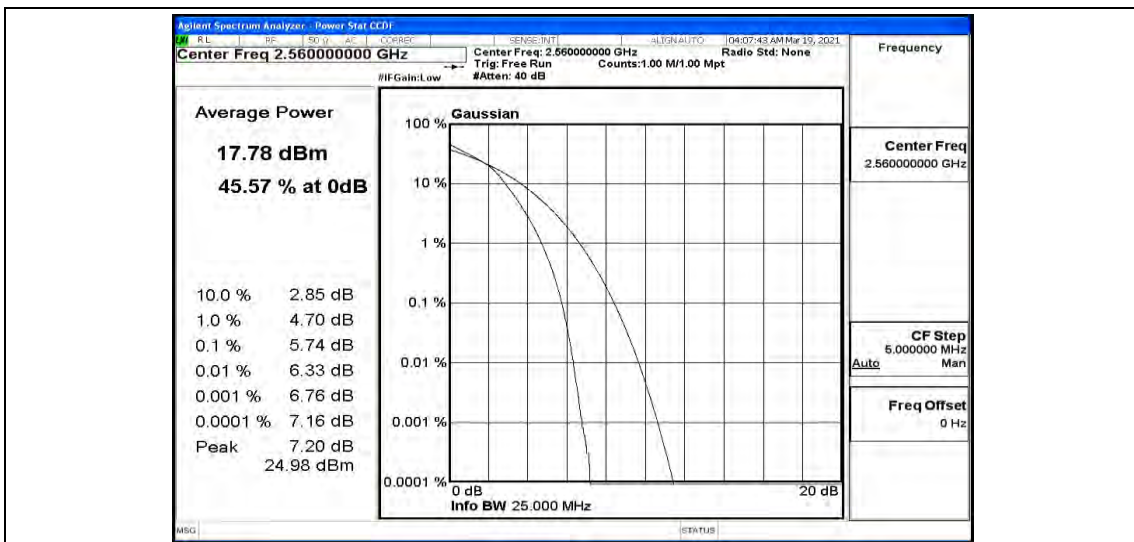

Band7-20MHz-QPSK-21350-100RB#0