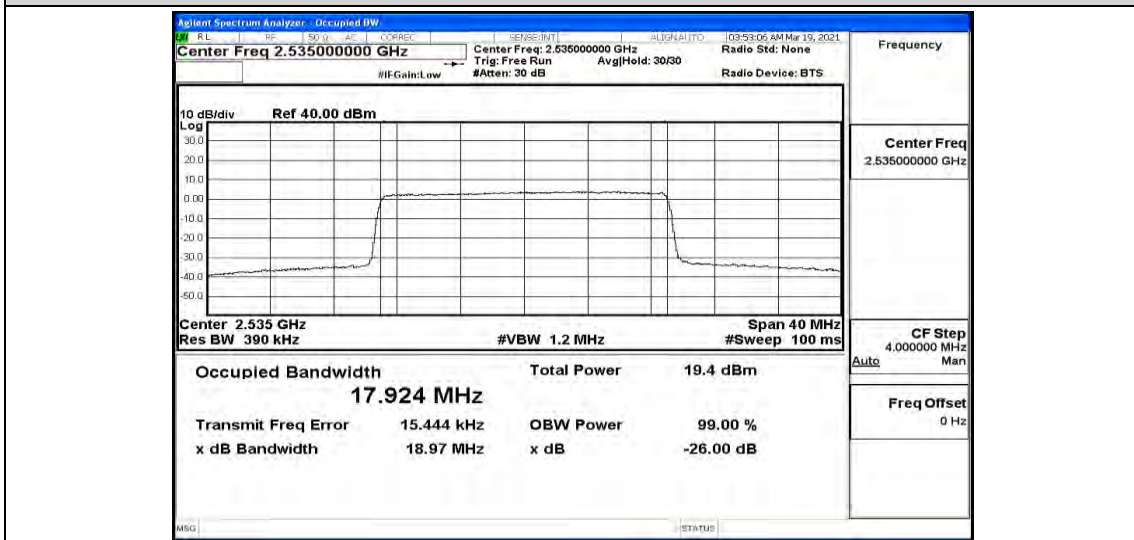

Band7-20MHz-QPSK-21100-100RB#0-17.924