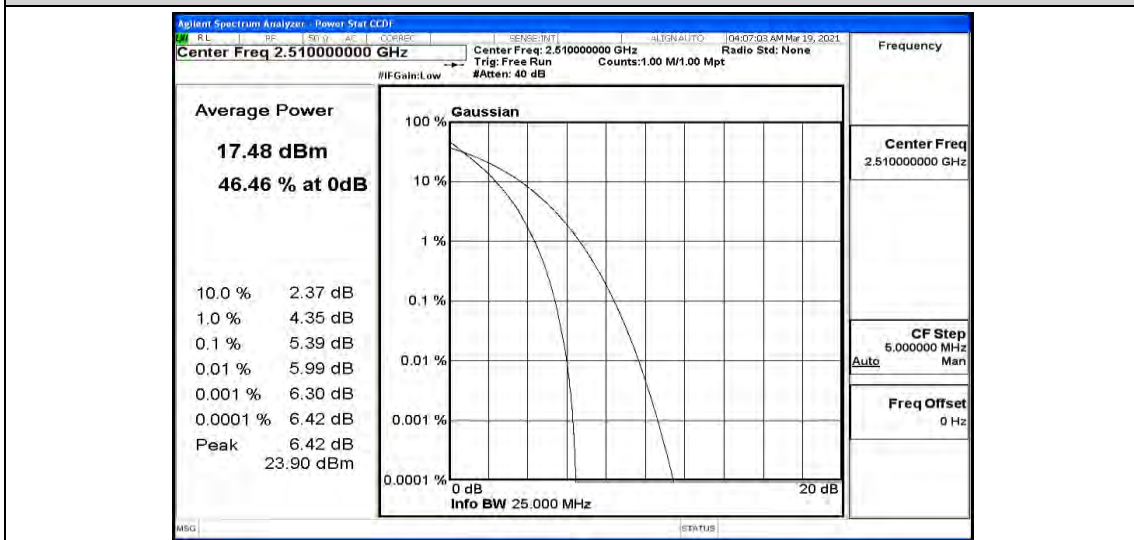

Band7-20MHz-QPSK-20850-100RB#0