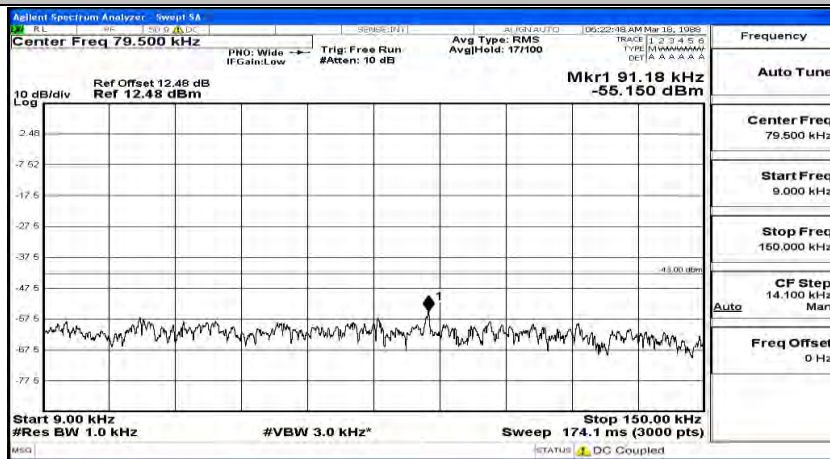

(Channel Bandwidth:20 MHz) LCH_16QAM_1RB#99