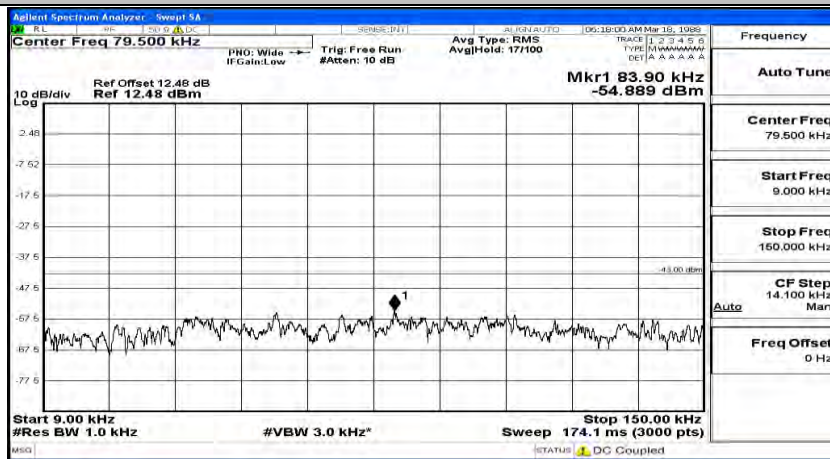

(Channel Bandwidth:15 MHz)_MCH_QPSK_1RB#74