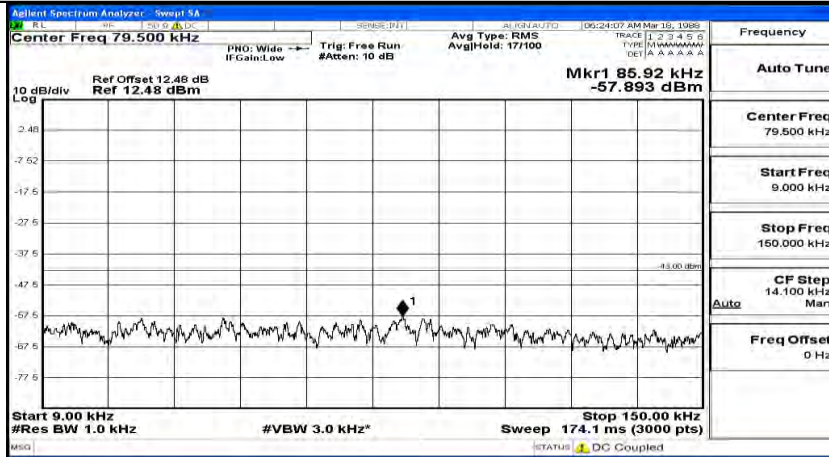

(Channel Bandwidth:20 MHz)_MCH_16QAM_1RB#0

(Channel Bandwidth:20 MHz)_MCH_16QAM_1RB#49