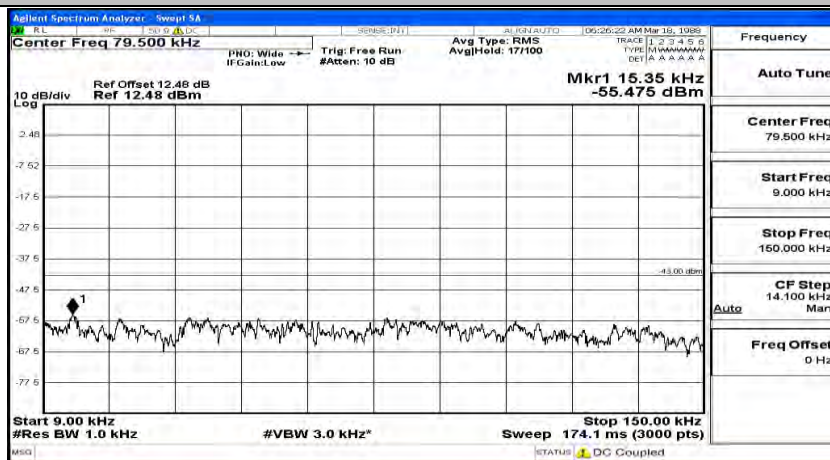

(Channel Bandwidth:20 MHz)_HCH_16QAM_1RB#49