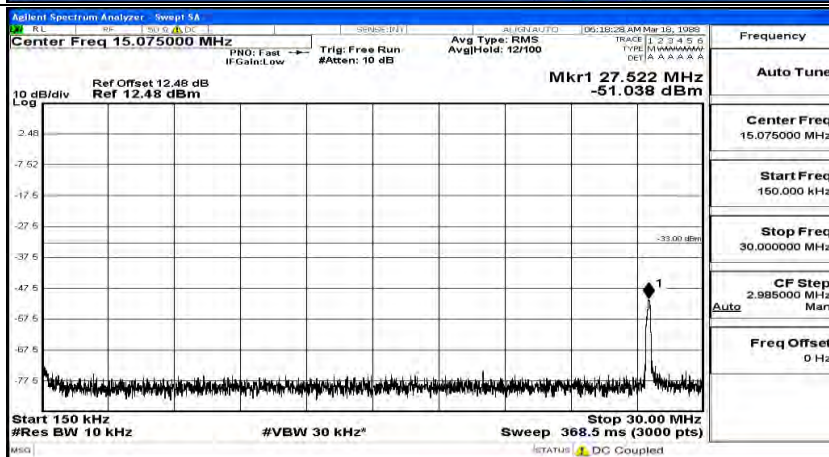

(Channel Bandwidth:15 MHz)_MCH_16QAM_1RB#0

(Channel Bandwidth:15 MHz)_MCH_16QAM_1RB#37