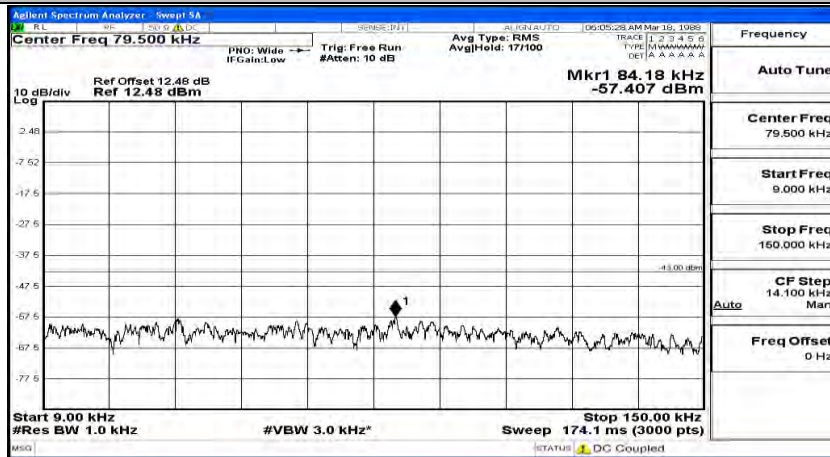

(Channel Bandwidth: 5 MHz)_LCH_16QAM_1RB#0

(Channel Bandwidth: 5 MHz)_LCH_16QAM_1RB#12

(Channel Bandwidth: 5 MHz) LCH_16QAM_1RB#24

(Channel Bandwidth: 5 MHz)_MCH_16QAM_1RB#0

Frequency
Auto Tune
Center Freq 79.500 kHz
Start Freq 9.000 kHz
Stop Freq 150.000 kHz
CF Step 14.100 kHz Man
Freq Offset 0 Hz