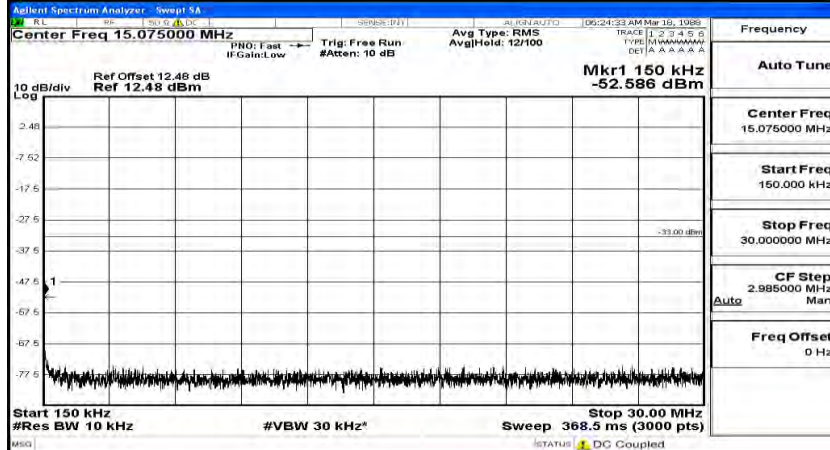

Frequency
Auto Tune
Center Freq 15.075000 MHz
Start Freq 150.000 kHz
Stop Freq 30.000000 MHz
CF Step 2.985000 MHz Man
Freq Offset 0 Hz