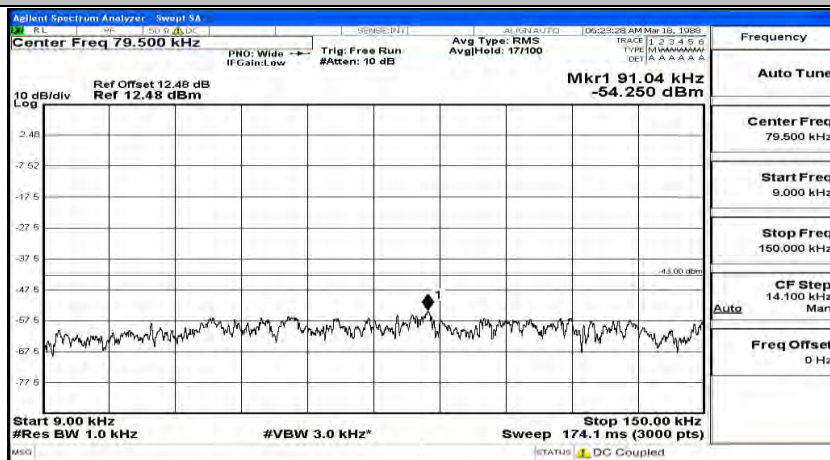

(Channel Bandwidth:20 MHz)_MCH_QPSK_1RB#49