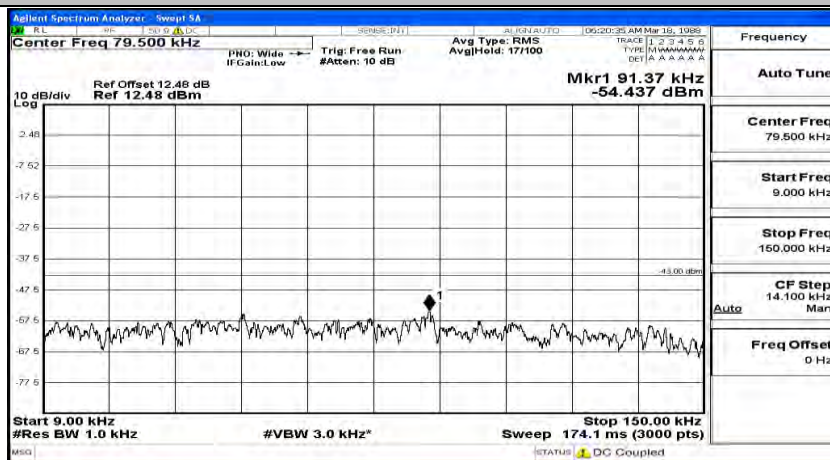

(Channel Bandwidth:15 MHz)_HCH_16QAM_1RB#37