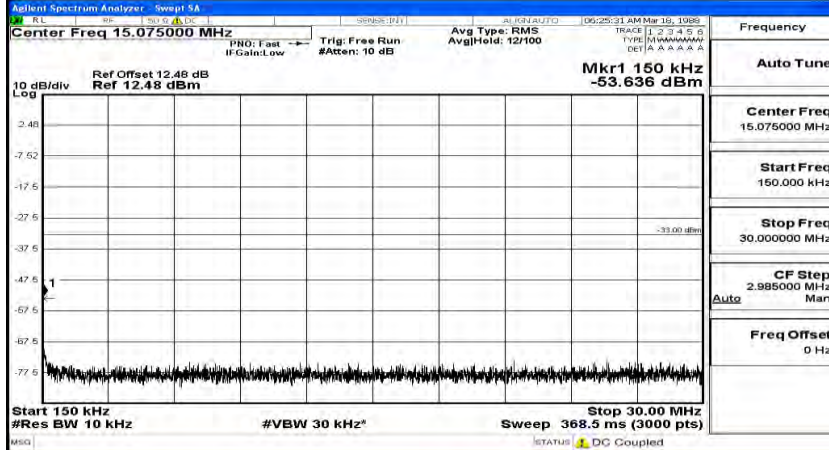

(Channel Bandwidth:20 MHz)_HCH_QPSK_1RB#99