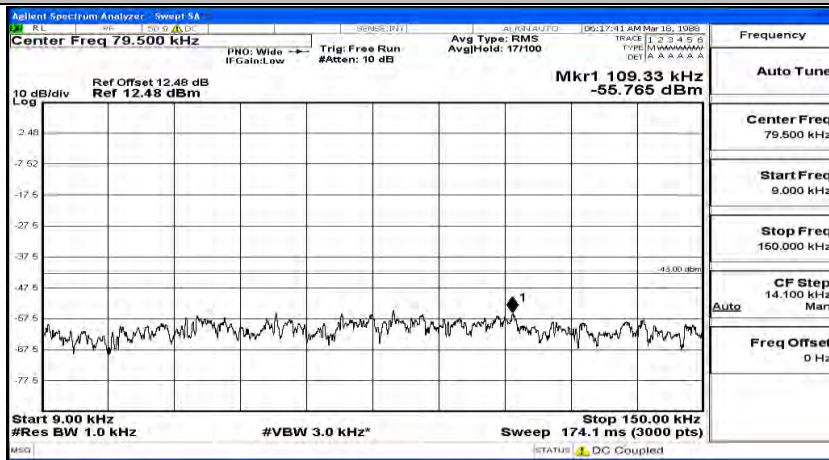

(Channel Bandwidth:15 MHz)_MCH_QPSK_1RB#37