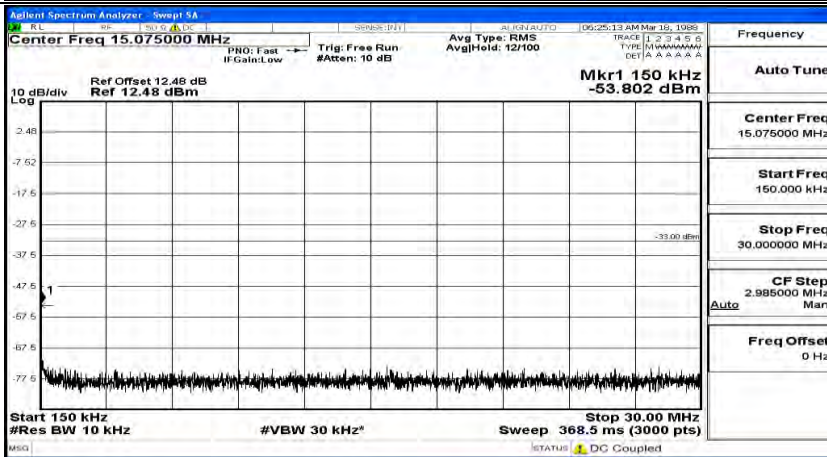

Frequency
Auto Tune
Center Freq 79.500 kHz
Start Freq 9.000 kHz
Stop Freq 150.000 kHz
CF Step 14.100 kHz Man
Freq Offset 0 Hz

Frequency
Auto Tune
Center Freq 15.075000 MHz
Start Freq 150.000 kHz
Stop Freq 30.000000 MHz
CF Step 2.985000 MHz Man
Freq Offset 0 Hz