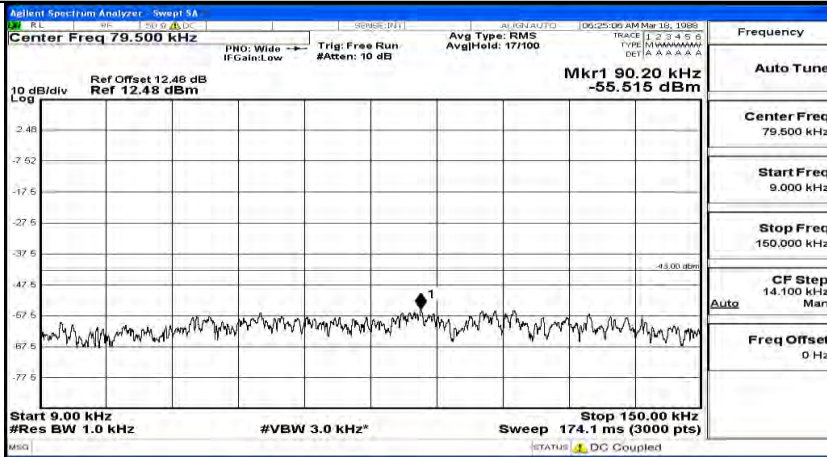

Frequency
Auto Tune
Center Freq 79.500 kHz
Start Freq 9.000 kHz
Stop Freq 150.000 kHz
CF Step 14.100 kHz Man
Freq Offset 0 Hz

Frequency
Auto Tune
Center Freq 15.075000 MHz
Start Freq 150.000 kHz
Stop Freq 30.000000 MHz
CF Step 2.985000 MHz Man
Freq Offset 0 Hz