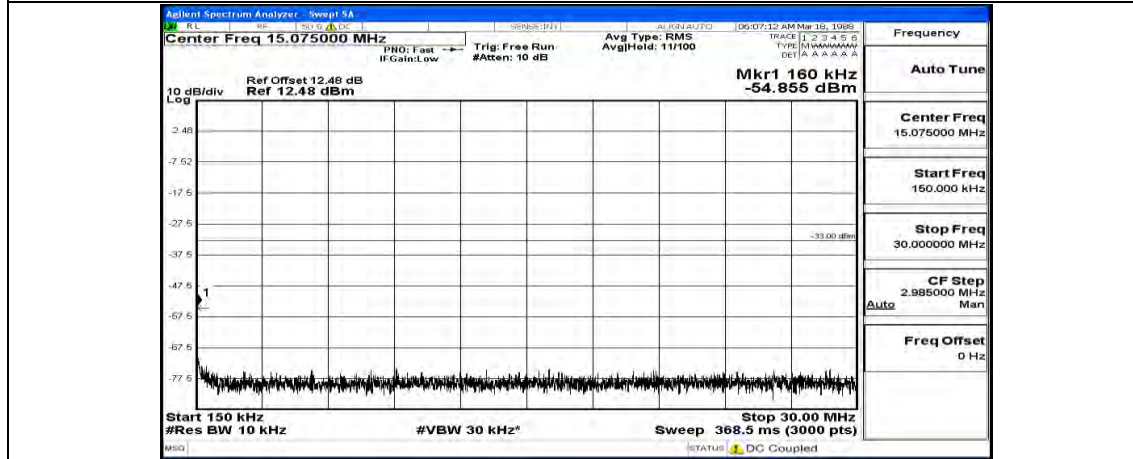

(Channel Bandwidth: 5 MHz)_MCH_16QAM_1RB#24