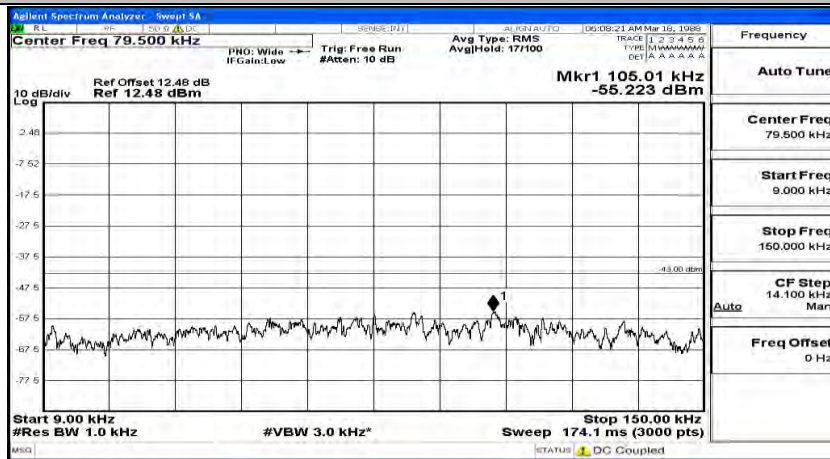

(Channel Bandwidth: 5 MHz) MCH_QPSK_1RB#12

(Channel Bandwidth: 5 MHz) MCH_QPSK_1RB#24

(Channel Bandwidth: 5 MHz)_HCH_QPSK_1RB#0

(Channel Bandwidth: 5 MHz)_HCH_QPSK_1RB#12

(Channel Bandwidth: 5 MHz)_HCH_QPSK_1RB#24

(Channel Bandwidth: 5 MHz)_LCH_16QAM_1RB#0

(Channel Bandwidth: 5 MHz)_LCH_16QAM_1RB#12

(Channel Bandwidth: 5 MHz) LCH_16QAM_1RB#24

(Channel Bandwidth: 5 MHz)_MCH_16QAM_1RB#0

Frequency
Auto Tune
Center Freq 79.500 kHz
Start Freq 9.000 kHz
Stop Freq 150.000 kHz
CF Step 14.100 kHz Man
Freq Offset 0 Hz