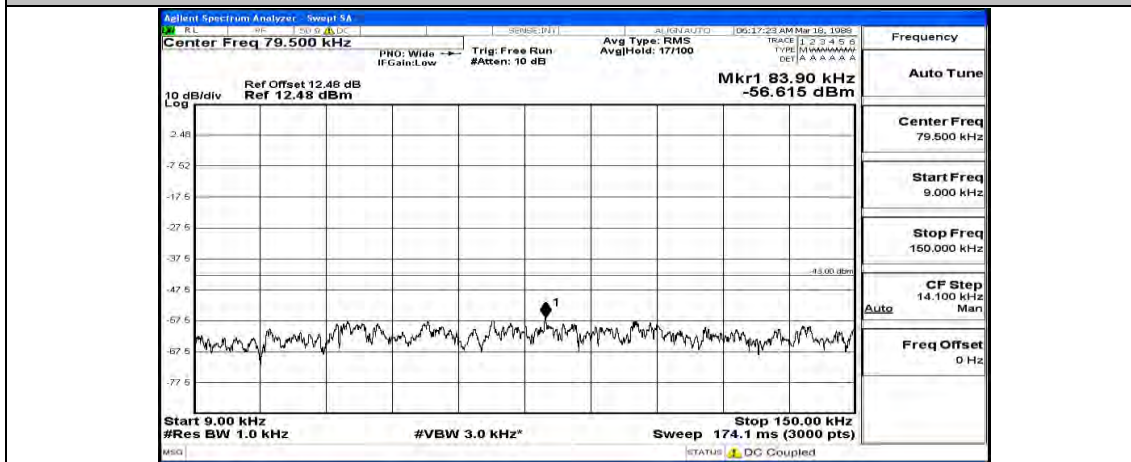

Channel Bandwidth: 10 MHz_HCH_16QAM_1RB#49

Channel Bandwidth: 15 MHz

(Channel Bandwidth:15 MHz)_LCH_QPSK_1RB#0

(Channel Bandwidth:15 MHz)_LCH_QPSK_1RB#37

(Channel Bandwidth:15 MHz)_LCH_QPSK_1RB#74

(Channel Bandwidth:15 MHz)_MCH_QPSK_1RB#0