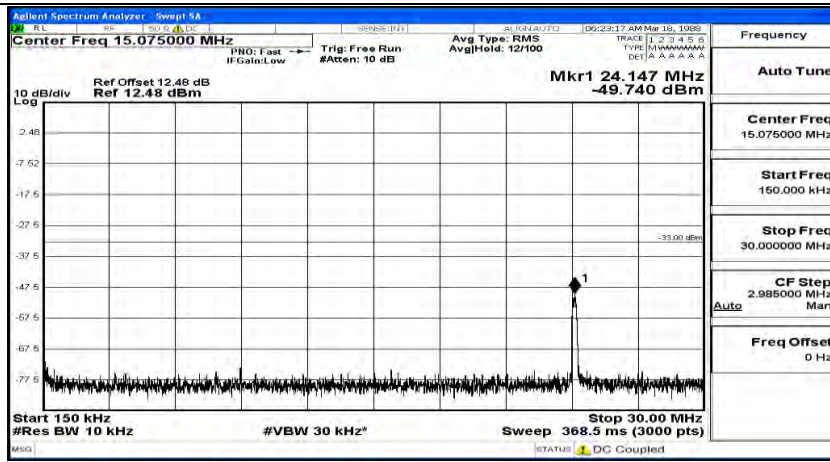

(Channel Bandwidth:20 MHz)_MCH_QPSK_1RB#49