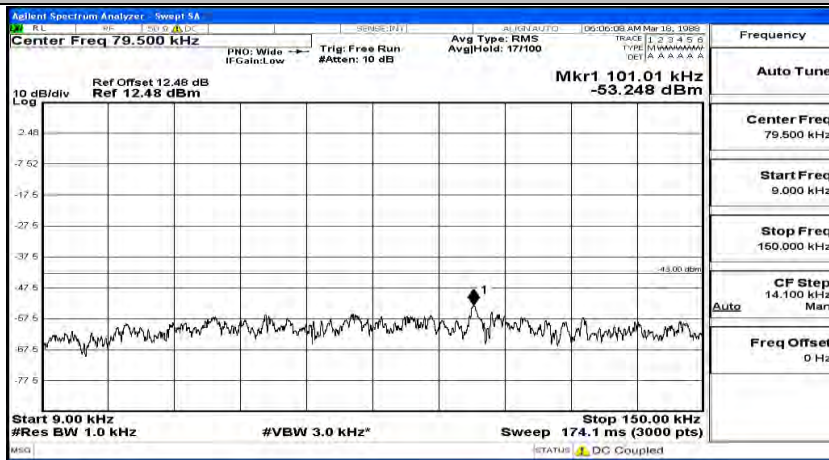

(Channel Bandwidth: 5 MHz) MCH_QPSK_1RB#12

(Channel Bandwidth: 5 MHz) MCH_QPSK_1RB#24

(Channel Bandwidth: 5 MHz)_HCH_QPSK_1RB#0

(Channel Bandwidth: 5 MHz)_HCH_QPSK_1RB#12

(Channel Bandwidth: 5 MHz)_HCH_QPSK_1RB#24

(Channel Bandwidth: 5 MHz)_LCH_16QAM_1RB#0

(Channel Bandwidth: 5 MHz)_LCH_16QAM_1RB#12

(Channel Bandwidth: 5 MHz) LCH_16QAM_1RB#24

(Channel Bandwidth: 5 MHz)_MCH_16QAM_1RB#0

Frequency
Auto Tune
Center Freq 79.500 kHz
Start Freq 9.000 kHz
Stop Freq 150.000 kHz
CF Step 14.100 kHz Man
Freq Offset 0 Hz