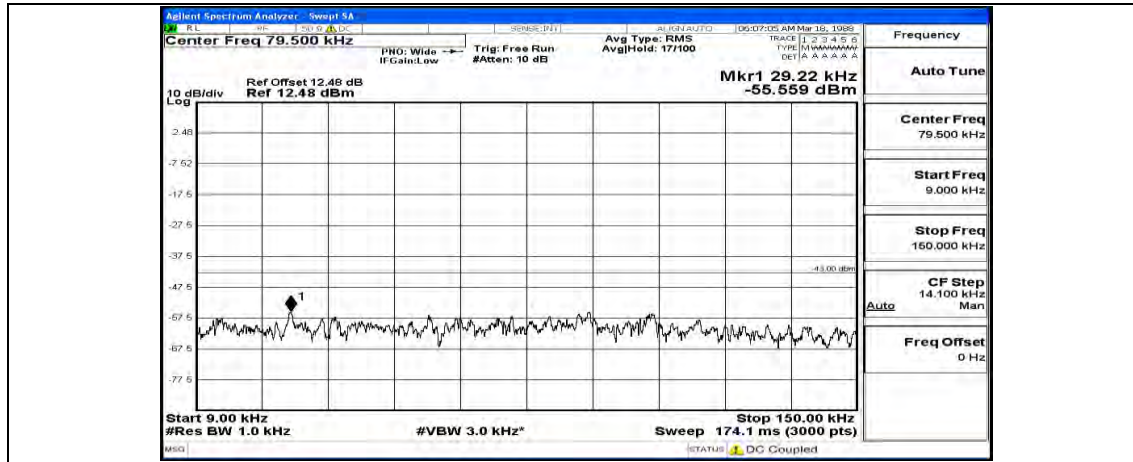

(Channel Bandwidth: 5 MHz)_MCH_16QAM_1RB#24