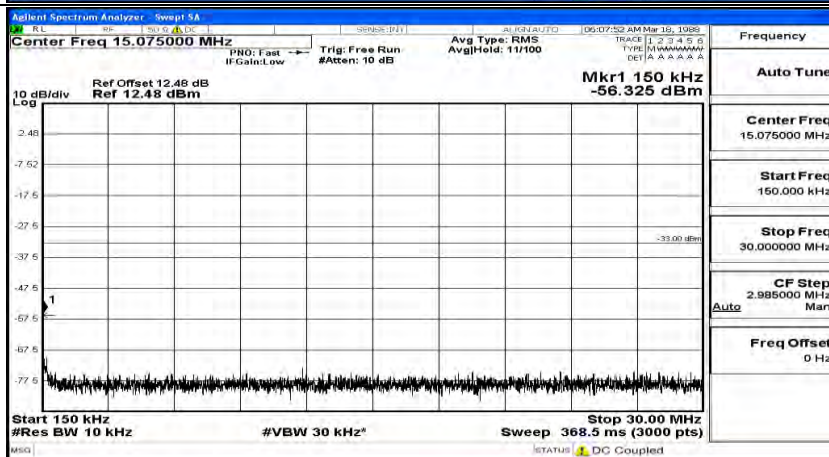

(Channel Bandwidth: 5 MHz) MCH_QPSK_1RB#12

(Channel Bandwidth: 5 MHz) MCH_QPSK_1RB#24

(Channel Bandwidth: 5 MHz)_HCH_QPSK_1RB#0

(Channel Bandwidth: 5 MHz)_HCH_QPSK_1RB#12

(Channel Bandwidth: 5 MHz)_HCH_QPSK_1RB#24

(Channel Bandwidth: 5 MHz)_LCH_16QAM_1RB#0

(Channel Bandwidth: 5 MHz)_LCH_16QAM_1RB#12

(Channel Bandwidth: 5 MHz) LCH_16QAM_1RB#24

(Channel Bandwidth: 5 MHz)_MCH_16QAM_1RB#0

Frequency
Auto Tune
Center Freq 79.500 kHz
Start Freq 9.000 kHz
Stop Freq 150.000 kHz
CF Step 14.100 kHz Man
Freq Offset 0 Hz