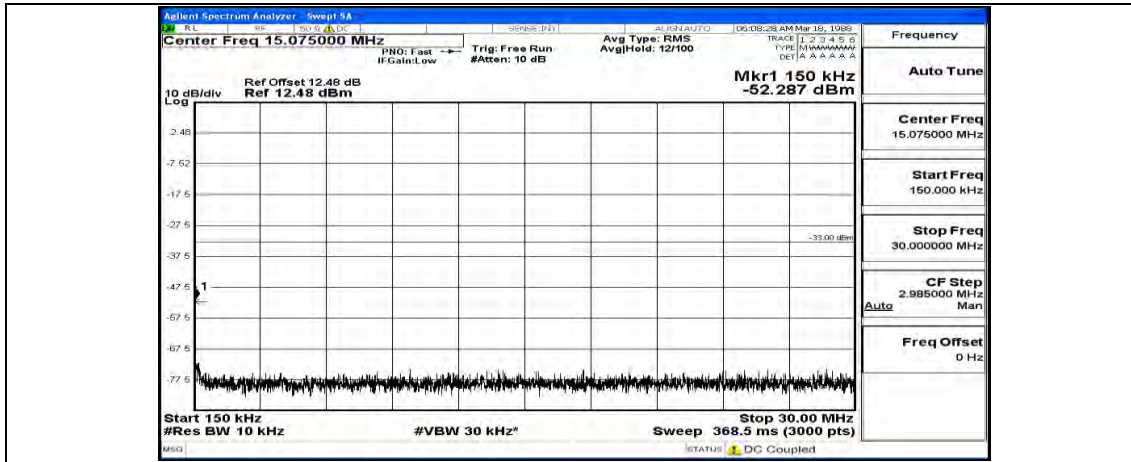

(Channel Bandwidth: 5 MHz) MCH_QPSK_1RB#12

(Channel Bandwidth: 5 MHz) MCH_QPSK_1RB#24

(Channel Bandwidth: 5 MHz)_HCH_QPSK_1RB#0

(Channel Bandwidth: 5 MHz)_HCH_QPSK_1RB#12

(Channel Bandwidth: 5 MHz)_HCH_QPSK_1RB#24

(Channel Bandwidth: 5 MHz)_LCH_16QAM_1RB#0

(Channel Bandwidth: 5 MHz)_LCH_16QAM_1RB#12

(Channel Bandwidth: 5 MHz) LCH_16QAM_1RB#24

(Channel Bandwidth: 5 MHz)_MCH_16QAM_1RB#0

Frequency
Auto Tune
Center Freq 79.500 kHz
Start Freq 9.000 kHz
Stop Freq 150.000 kHz
CF Step 14.100 kHz Man
Freq Offset 0 Hz