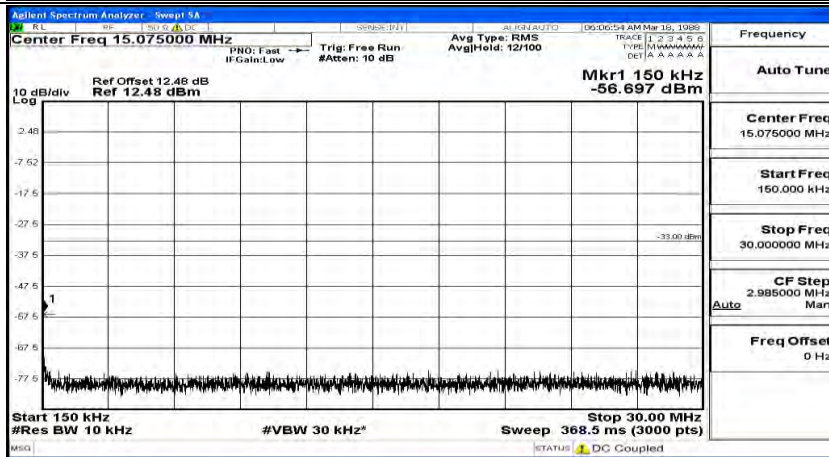

(Channel Bandwidth: 5 MHz)_LCH_16QAM_1RB#0

(Channel Bandwidth: 5 MHz)_LCH_16QAM_1RB#12

(Channel Bandwidth: 5 MHz) LCH_16QAM_1RB#24

(Channel Bandwidth: 5 MHz)_MCH_16QAM_1RB#0

Frequency
Auto Tune
Center Freq 79.500 kHz
Start Freq 9.000 kHz
Stop Freq 150.000 kHz
CF Step 14.100 kHz Man
Freq Offset 0 Hz