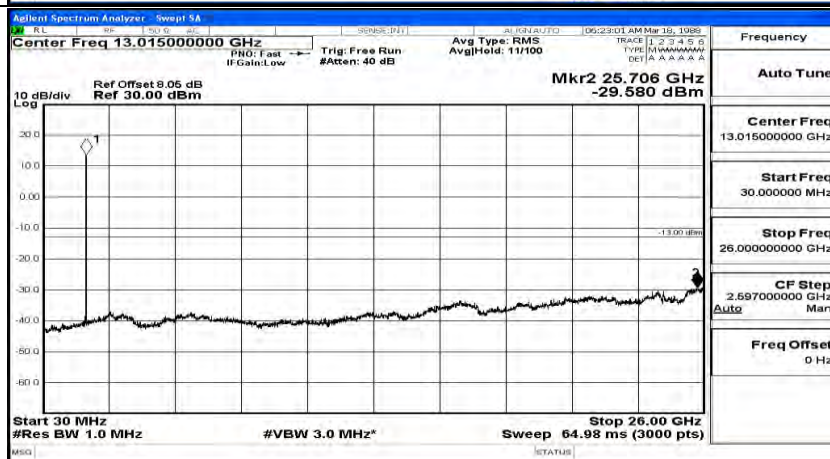

(Channel Bandwidth:20 MHz)_LCH_16QAM_1RB#0

(Channel Bandwidth:20 MHz) LCH_16QAM_1RB#49

(Channel Bandwidth:20 MHz) LCH_16QAM_1RB#99

(Channel Bandwidth:20 MHz)_MCH_16QAM_1RB#0

(Channel Bandwidth:20 MHz)_MCH_16QAM_1RB#49

Frequency
Auto Tune
Center Freq 79.500 kHz
Start Freq 9.000 kHz
Stop Freq 160.000 kHz
CF Step 14.100 kHz Man
Freq Offset 0 Hz

Frequency
Auto Tune
Center Freq 15.075000 MHz
Start Freq 150.000 kHz
Stop Freq 30.000000 MHz
CF Step 2.985000 MHz Man
Freq Offset 0 Hz