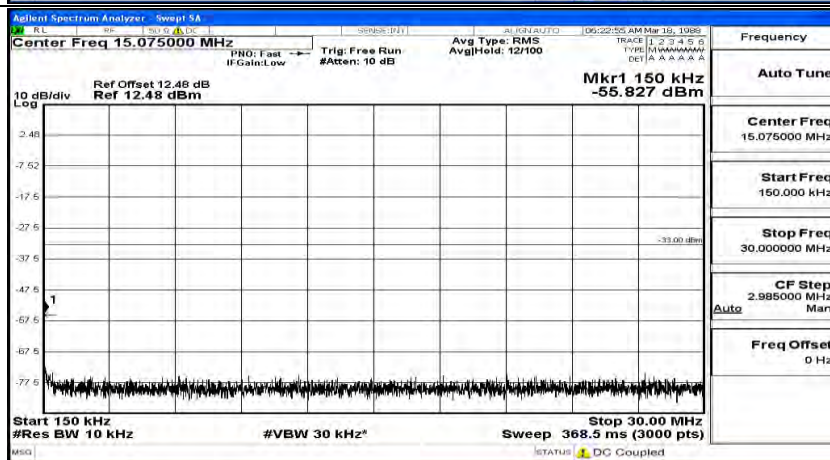

(Channel Bandwidth:20 MHz)_LCH_16QAM_1RB#0

(Channel Bandwidth:20 MHz) LCH_16QAM_1RB#49

(Channel Bandwidth:20 MHz) LCH_16QAM_1RB#99

(Channel Bandwidth:20 MHz)_MCH_16QAM_1RB#0

(Channel Bandwidth:20 MHz)_MCH_16QAM_1RB#49