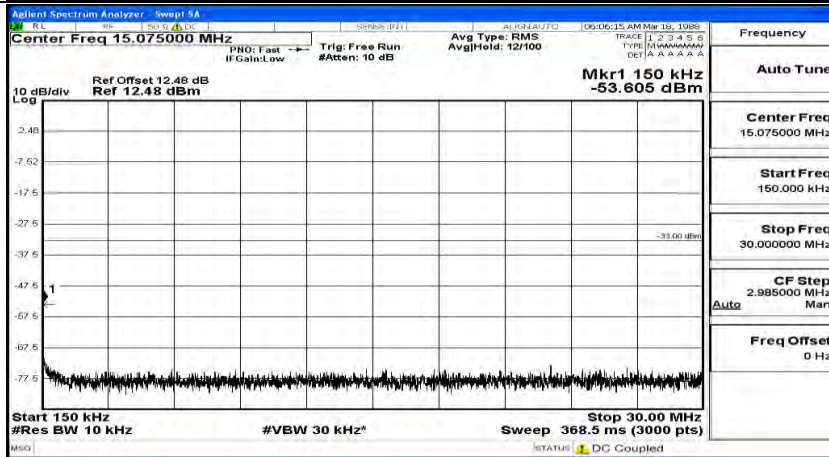

(Channel Bandwidth: 5 MHz) MCH_QPSK_1RB#12

(Channel Bandwidth: 5 MHz) MCH_QPSK_1RB#24

(Channel Bandwidth: 5 MHz)_HCH_QPSK_1RB#0

(Channel Bandwidth: 5 MHz)_HCH_QPSK_1RB#12

(Channel Bandwidth: 5 MHz)_HCH_QPSK_1RB#24

(Channel Bandwidth: 5 MHz)_LCH_16QAM_1RB#0

(Channel Bandwidth: 5 MHz)_LCH_16QAM_1RB#12

(Channel Bandwidth: 5 MHz) LCH_16QAM_1RB#24

(Channel Bandwidth: 5 MHz)_MCH_16QAM_1RB#0

Frequency
Auto Tune
Center Freq 79.500 kHz
Start Freq 9.000 kHz
Stop Freq 150.000 kHz
CF Step 14.100 kHz Man
Freq Offset 0 Hz