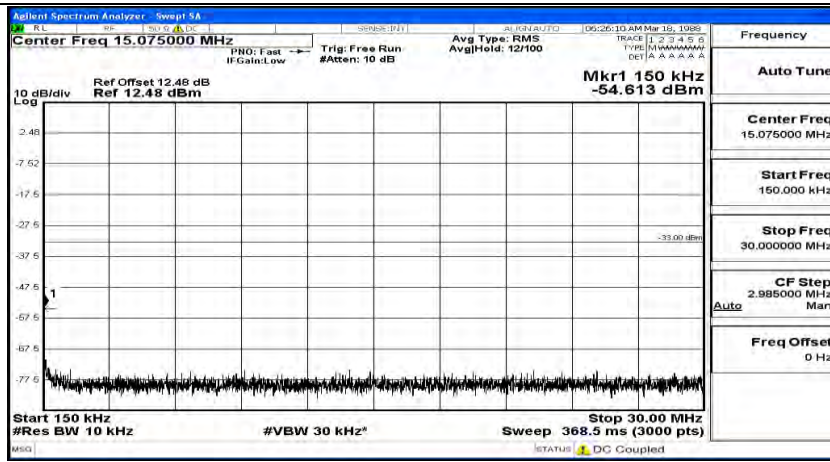

(Channel Bandwidth:20 MHz)_HCH_16QAM_1RB#49