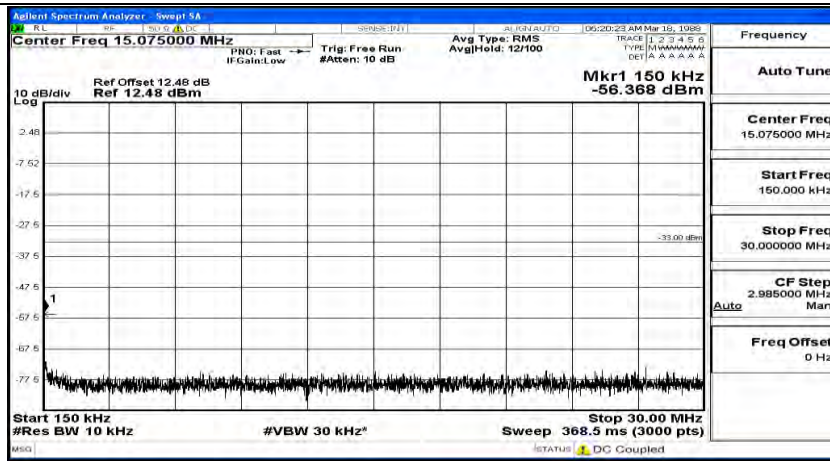

(Channel Bandwidth:15 MHz)_HCH_16QAM_1RB#37