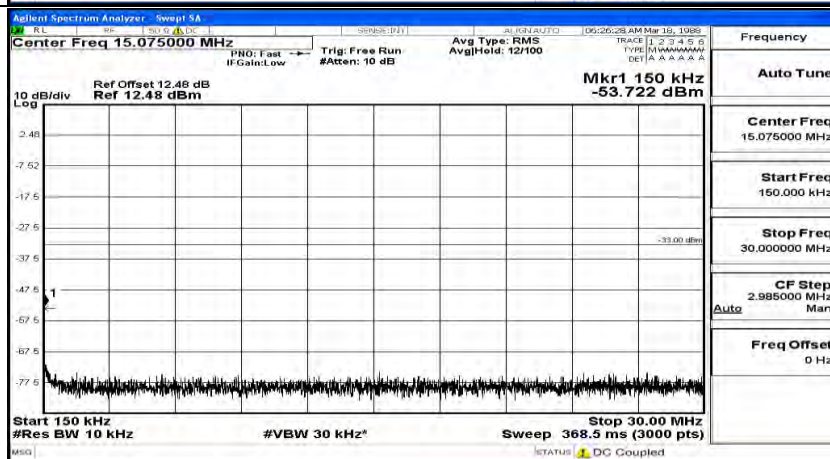

(Channel Bandwidth:20 MHz)_HCH_16QAM_1RB#49