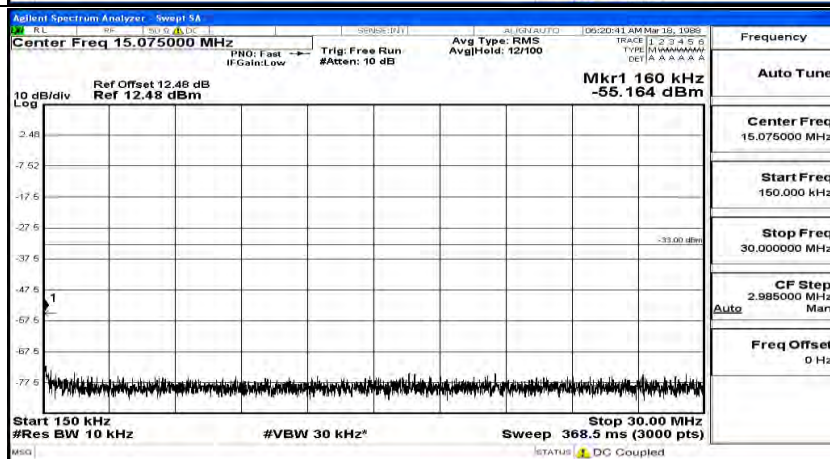

(Channel Bandwidth:15 MHz)_HCH_16QAM_1RB#37