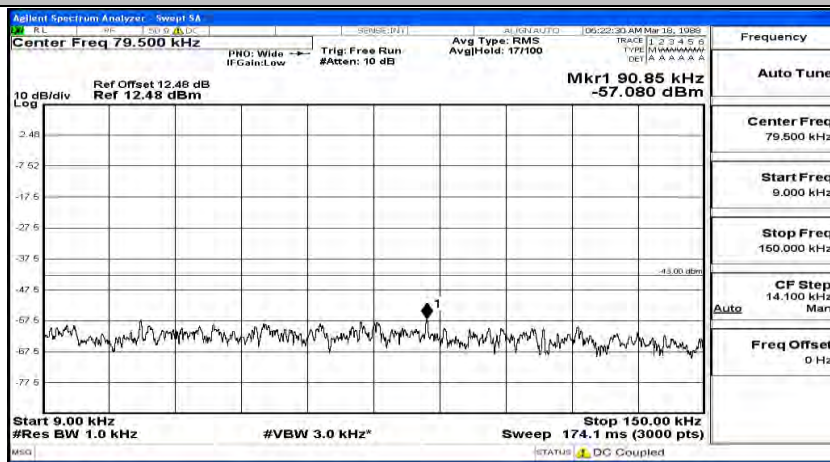

(Channel Bandwidth:20 MHz) LCH_16QAM_1RB#49