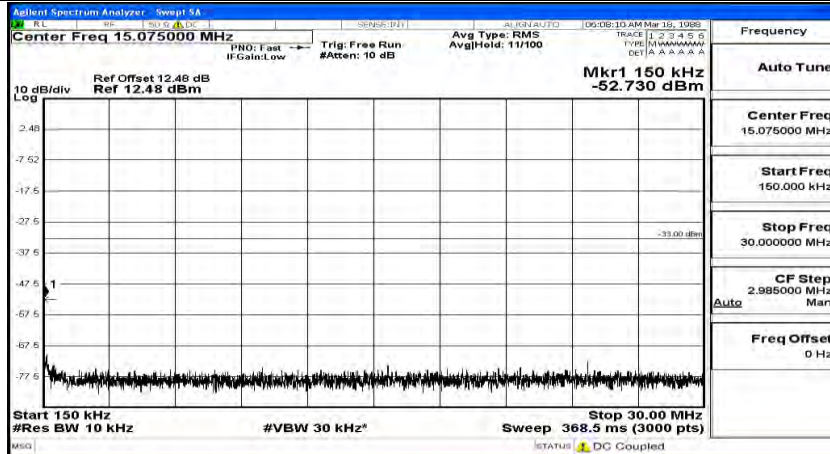

(Channel Bandwidth: 5 MHz) MCH_QPSK_1RB#12

(Channel Bandwidth: 5 MHz) MCH_QPSK_1RB#24

(Channel Bandwidth: 5 MHz)_HCH_QPSK_1RB#0

(Channel Bandwidth: 5 MHz)_HCH_QPSK_1RB#12

(Channel Bandwidth: 5 MHz)_HCH_QPSK_1RB#24

(Channel Bandwidth: 5 MHz)_LCH_16QAM_1RB#0

(Channel Bandwidth: 5 MHz)_LCH_16QAM_1RB#12

(Channel Bandwidth: 5 MHz) LCH_16QAM_1RB#24

(Channel Bandwidth: 5 MHz)_MCH_16QAM_1RB#0

Frequency
Auto Tune
Center Freq 79.500 kHz
Start Freq 9.000 kHz
Stop Freq 150.000 kHz
CF Step 14.100 kHz Man
Freq Offset 0 Hz