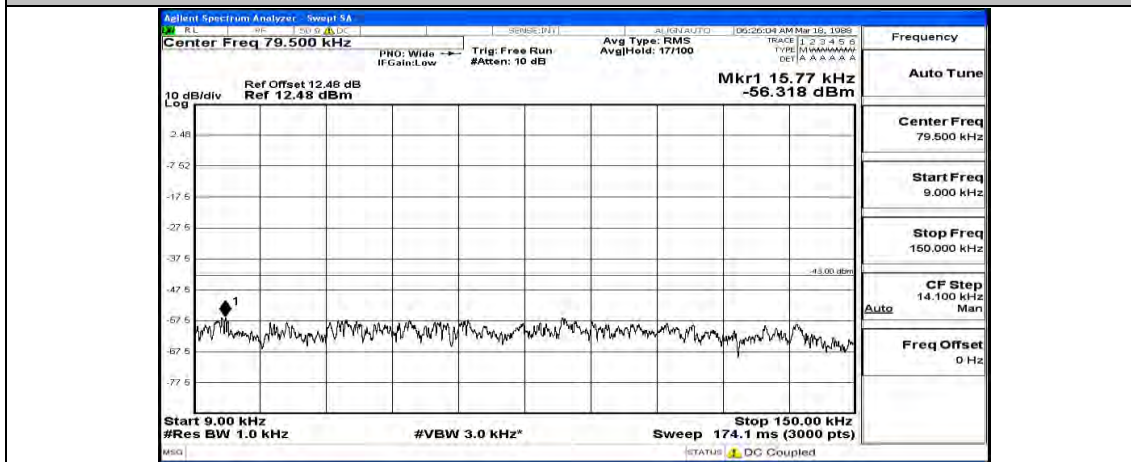

(Channel Bandwidth:20 MHz)_HCH_16QAM_1RB#0