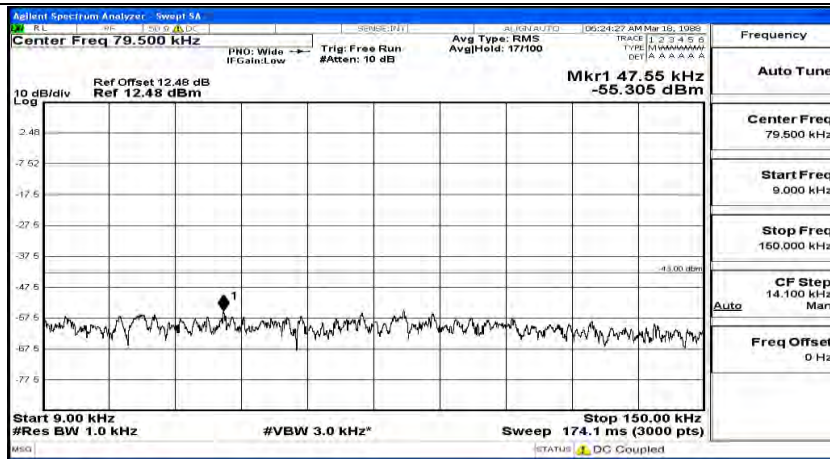

Frequency
Auto Tune
Center Freq 79.500 kHz
Start Freq 9.000 kHz
Stop Freq 160.000 kHz
CF Step 14.100 kHz Man
Freq Offset 0 Hz

Frequency
Auto Tune
Center Freq 15.075000 MHz
Start Freq 150.000 kHz
Stop Freq 30.000000 MHz
CF Step 2.985000 MHz Man
Freq Offset 0 Hz