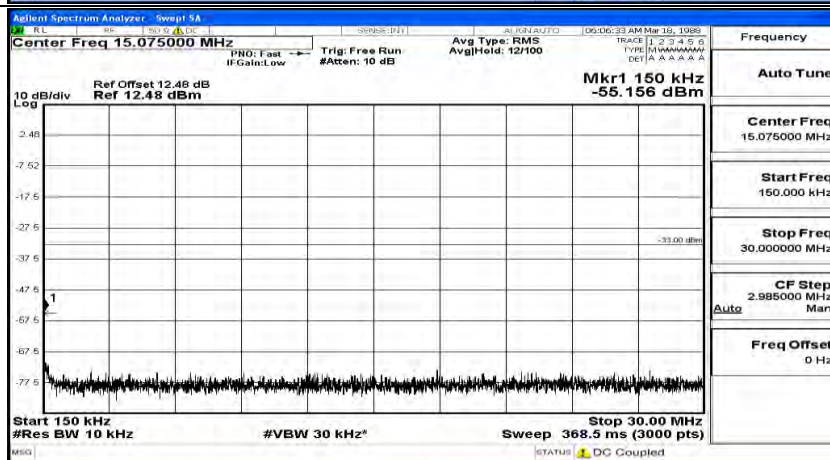

(Channel Bandwidth: 5 MHz) MCH_QPSK_1RB#12

(Channel Bandwidth: 5 MHz) MCH_QPSK_1RB#24

(Channel Bandwidth: 5 MHz)_HCH_QPSK_1RB#0

(Channel Bandwidth: 5 MHz)_HCH_QPSK_1RB#12

(Channel Bandwidth: 5 MHz)_HCH_QPSK_1RB#24

(Channel Bandwidth: 5 MHz)_LCH_16QAM_1RB#0

(Channel Bandwidth: 5 MHz)_LCH_16QAM_1RB#12

(Channel Bandwidth: 5 MHz) LCH_16QAM_1RB#24

(Channel Bandwidth: 5 MHz)_MCH_16QAM_1RB#0

Frequency
Auto Tune
Center Freq 79.500 kHz
Start Freq 9.000 kHz
Stop Freq 150.000 kHz
CF Step 14.100 kHz Man
Freq Offset 0 Hz