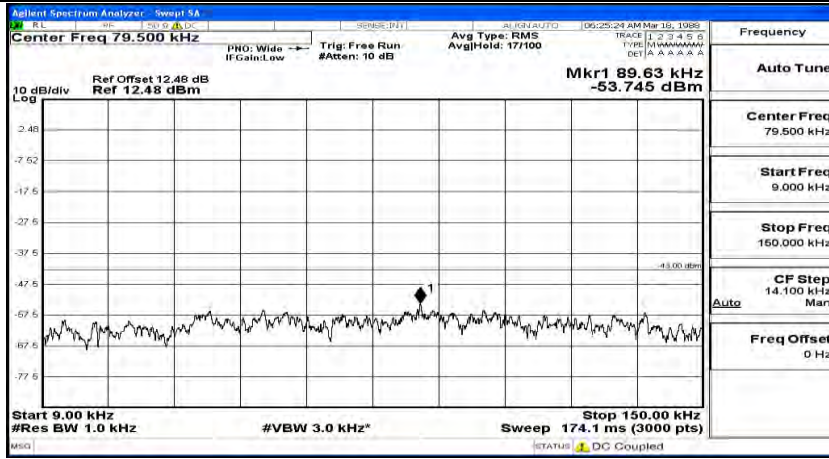

Frequency
Auto Tune
Center Freq 79.500 kHz
Start Freq 9.000 kHz
Stop Freq 150.000 kHz
CF Step 14.100 kHz Man
Freq Offset 0 Hz

Frequency
Auto Tune
Center Freq 15.075000 MHz
Start Freq 150.000 kHz
Stop Freq 30.000000 MHz
CF Step 2.985000 MHz Man
Freq Offset 0 Hz

Frequency
Auto Tune
Center Freq 13.015000000 GHz
Start Freq 30.000000 MHz
Stop Freq 26.000000000 GHz
CF Step 2.597000000 GHz Auto
Freq Offset 0 Hz

(Channel Bandwidth:20 MHz)_HCH_QPSK_1RB#49

(Channel Bandwidth:20 MHz)_HCH_QPSK_1RB#99