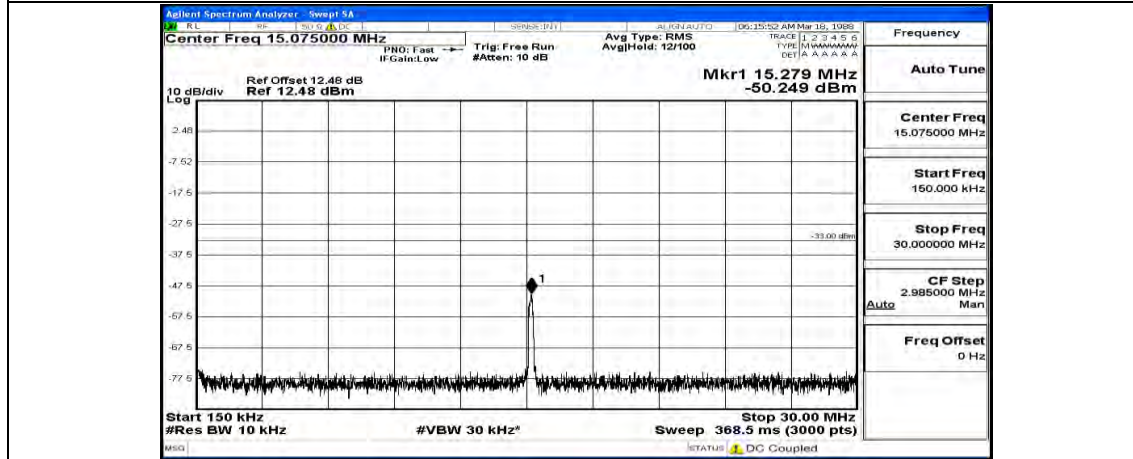

Channel Bandwidth: 10 MHz_HCH_16QAM_1RB#49

Channel Bandwidth: 15 MHz

(Channel Bandwidth:15 MHz)_LCH_QPSK_1RB#0

(Channel Bandwidth:15 MHz)_LCH_QPSK_1RB#37

(Channel Bandwidth:15 MHz)_LCH_QPSK_1RB#74

(Channel Bandwidth:15 MHz)_MCH_QPSK_1RB#0