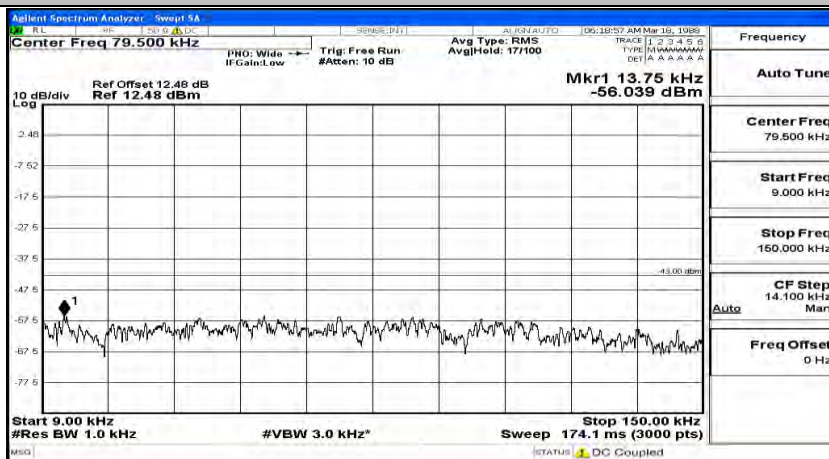

Frequency
Auto Tune
Center Freq 79.500 kHz
Start Freq 9.000 kHz
Stop Freq 160.000 kHz
CF Step 14.100 kHz Man
Freq Offset 0 Hz