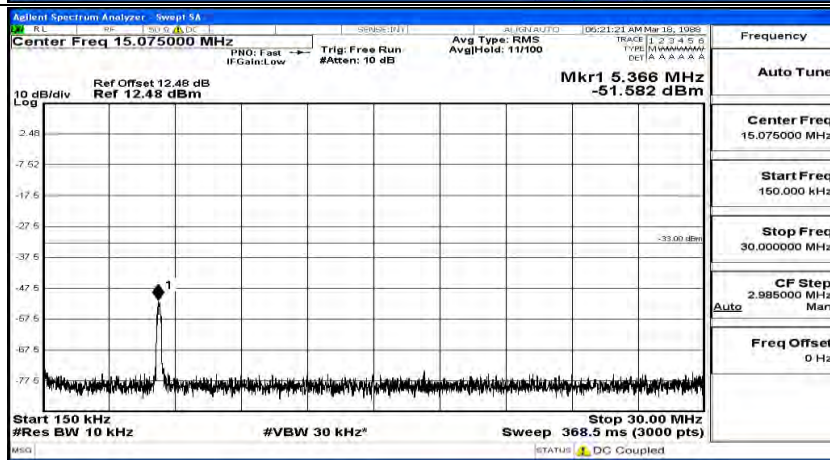

Channel Bandwidth: 20 MHz

(Channel Bandwidth:20 MHz)_LCH_QPSK_1RB#0