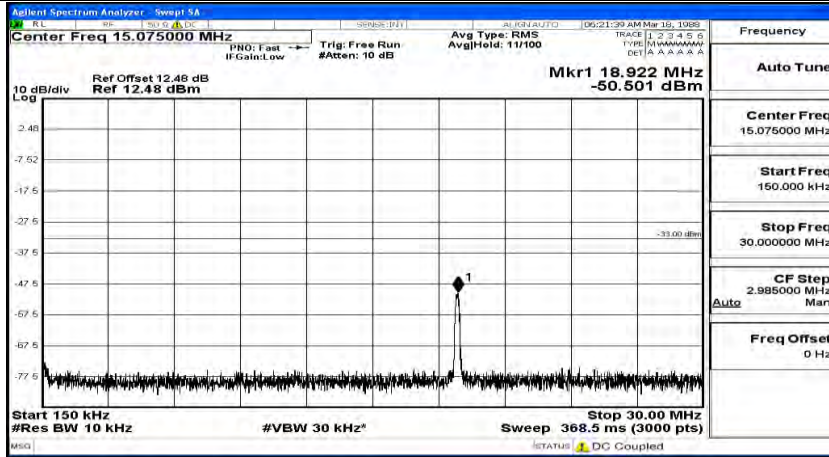

(Channel Bandwidth:20 MHz)_LCH_QPSK_1RB#99