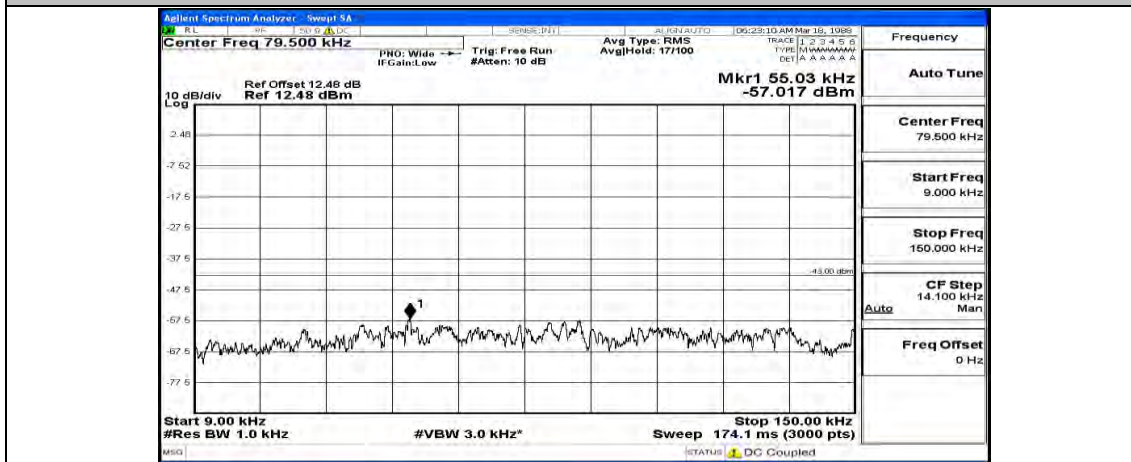

(Channel Bandwidth:20 MHz)_MCH_QPSK_1RB#0