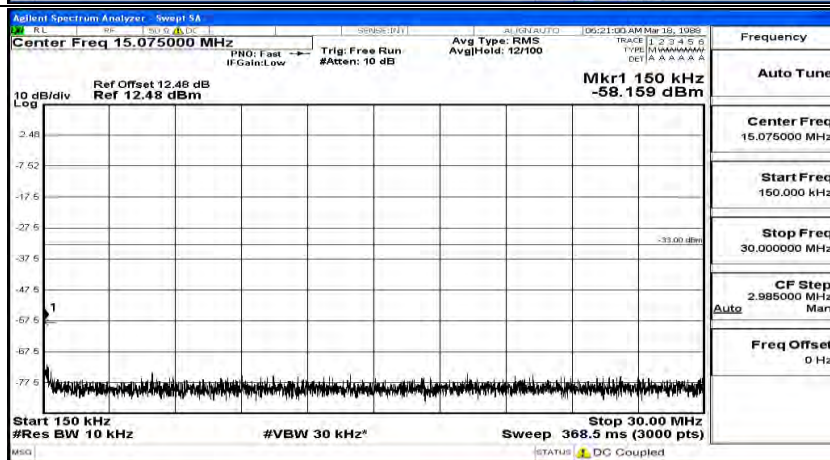

(Channel Bandwidth:15 MHz)_HCH_16QAM_1RB#74