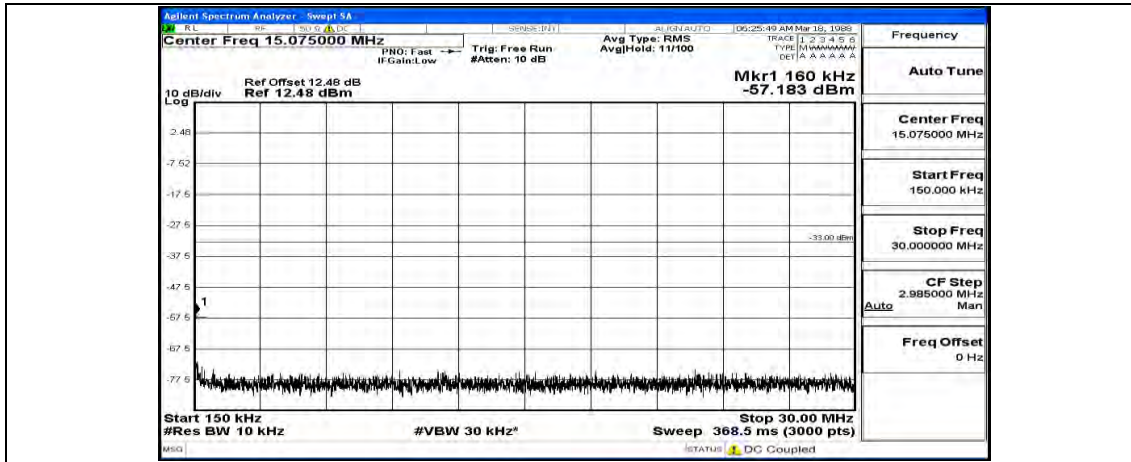

Frequency
Auto Tune
Center Freq 79.500 kHz
Start Freq 9.000 kHz
Stop Freq 150.000 kHz
CF Step 14.100 kHz Man
Freq Offset 0 Hz

Frequency
Auto Tune
Center Freq 15.075000 MHz
Start Freq 150.000 kHz
Stop Freq 30.000000 MHz
CF Step 2.985000 MHz Man
Freq Offset 0 Hz

Frequency
Auto Tune
Center Freq 13.015000000 GHz
Start Freq 30.000000 MHz
Stop Freq 26.000000000 GHz
CF Step 2.597000000 GHz Auto
Freq Offset 0 Hz

(Channel Bandwidth:20 MHz)_HCH_QPSK_1RB#49

(Channel Bandwidth:20 MHz)_HCH_QPSK_1RB#99