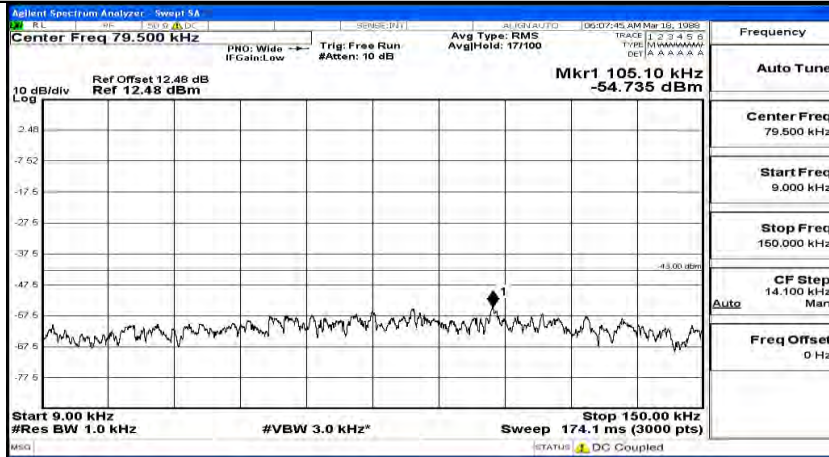

(Channel Bandwidth: 5 MHz) MCH_QPSK_1RB#12

(Channel Bandwidth: 5 MHz) MCH_QPSK_1RB#24

(Channel Bandwidth: 5 MHz)_HCH_QPSK_1RB#0

(Channel Bandwidth: 5 MHz)_HCH_QPSK_1RB#12

(Channel Bandwidth: 5 MHz)_HCH_QPSK_1RB#24

(Channel Bandwidth: 5 MHz)_LCH_16QAM_1RB#0

(Channel Bandwidth: 5 MHz)_LCH_16QAM_1RB#12

(Channel Bandwidth: 5 MHz) LCH_16QAM_1RB#24

(Channel Bandwidth: 5 MHz)_MCH_16QAM_1RB#0

Frequency
Auto Tune
Center Freq 79.500 kHz
Start Freq 9.000 kHz
Stop Freq 150.000 kHz
CF Step 14.100 kHz Man
Freq Offset 0 Hz