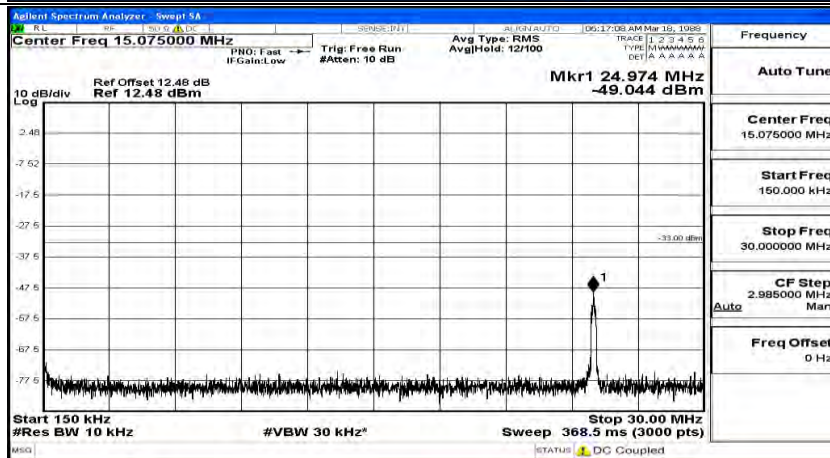

(Channel Bandwidth:15 MHz) LCH_16QAM_1RB#74