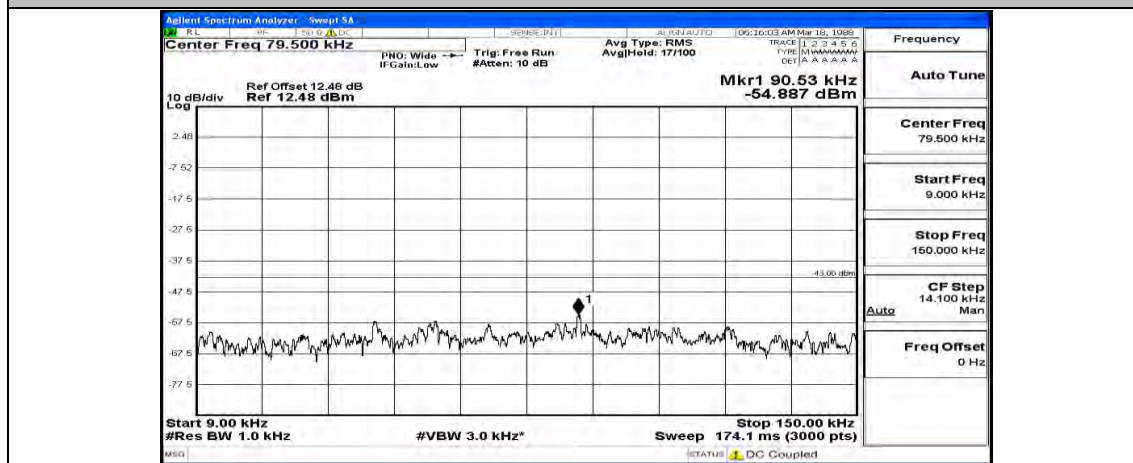

Channel Bandwidth: 10 MHz_HCH_16QAM_1RB#49

Channel Bandwidth: 15 MHz

(Channel Bandwidth:15 MHz)_LCH_QPSK_1RB#0

(Channel Bandwidth:15 MHz)_LCH_QPSK_1RB#37

(Channel Bandwidth:15 MHz)_LCH_QPSK_1RB#74

(Channel Bandwidth:15 MHz)_MCH_QPSK_1RB#0