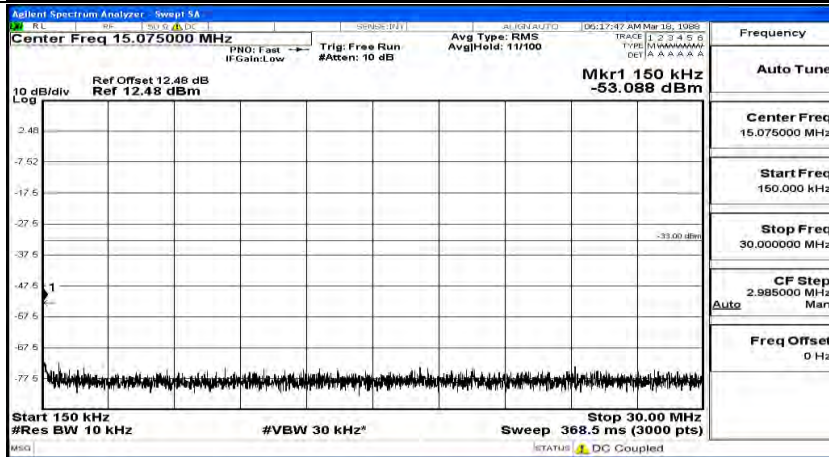

(Channel Bandwidth:15 MHz)_MCH_QPSK_1RB#37