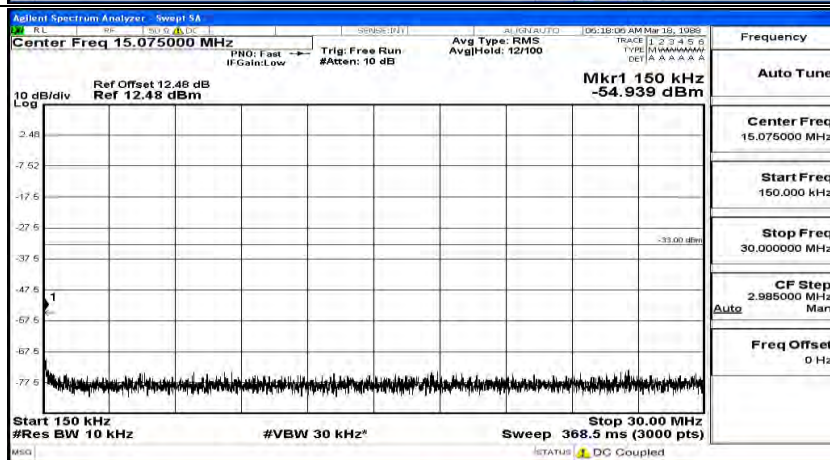

(Channel Bandwidth:15 MHz)_MCH_QPSK_1RB#74