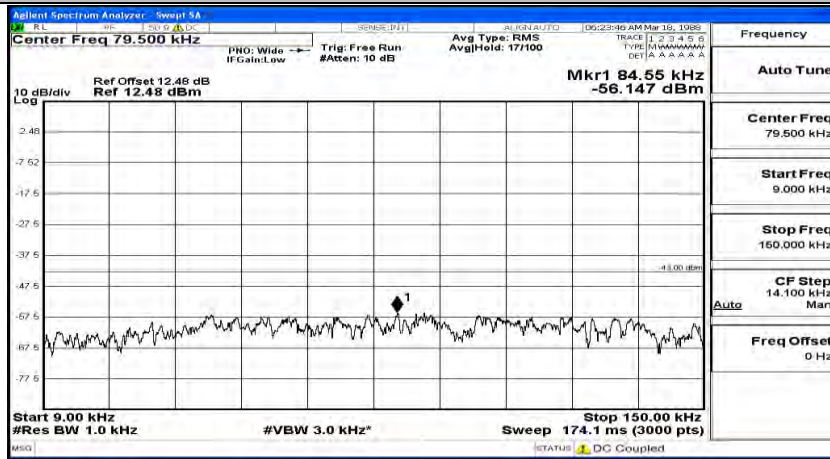

(Channel Bandwidth:20 MHz)_MCH_QPSK_1RB#99