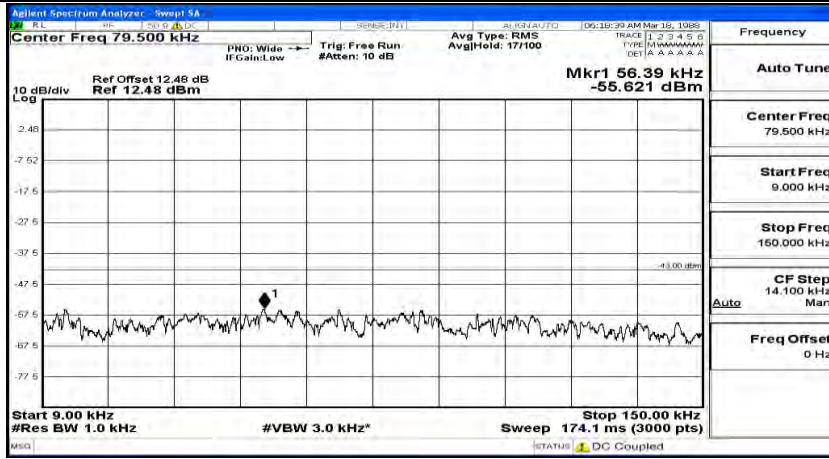

Frequency
Auto Tune
Center Freq 79.500 kHz
Start Freq 9.000 kHz
Stop Freq 160.000 kHz
CF Step 14.100 kHz Man
Freq Offset 0 Hz

Frequency
Auto Tune
Center Freq 15.075000 MHz
Start Freq 150.000 kHz
Stop Freq 30.000000 MHz
CF Step 2.985000 MHz Man
Freq Offset 0 Hz