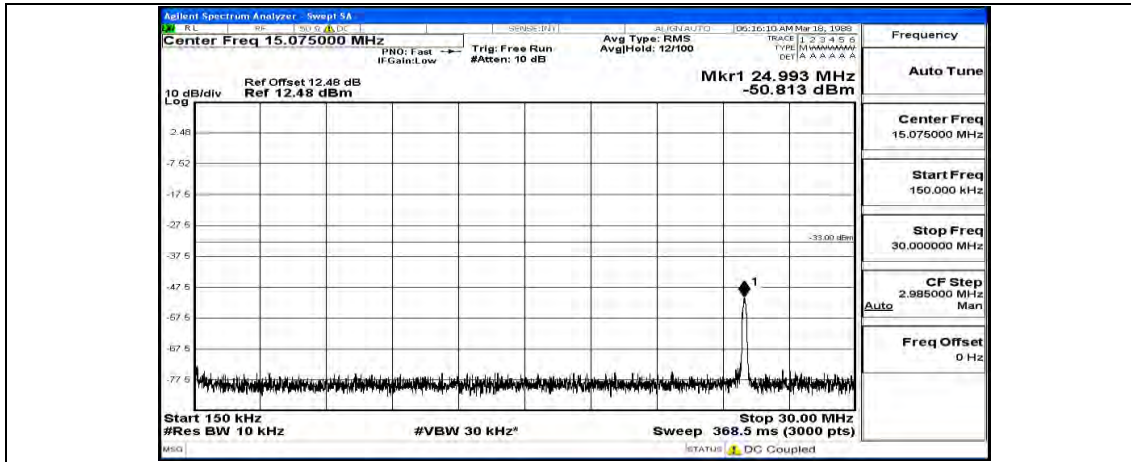

Channel Bandwidth: 10 MHz_HCH_16QAM_1RB#49

Channel Bandwidth: 15 MHz

(Channel Bandwidth:15 MHz)_LCH_QPSK_1RB#0

(Channel Bandwidth:15 MHz)_LCH_QPSK_1RB#37

(Channel Bandwidth:15 MHz)_LCH_QPSK_1RB#74

(Channel Bandwidth:15 MHz)_MCH_QPSK_1RB#0