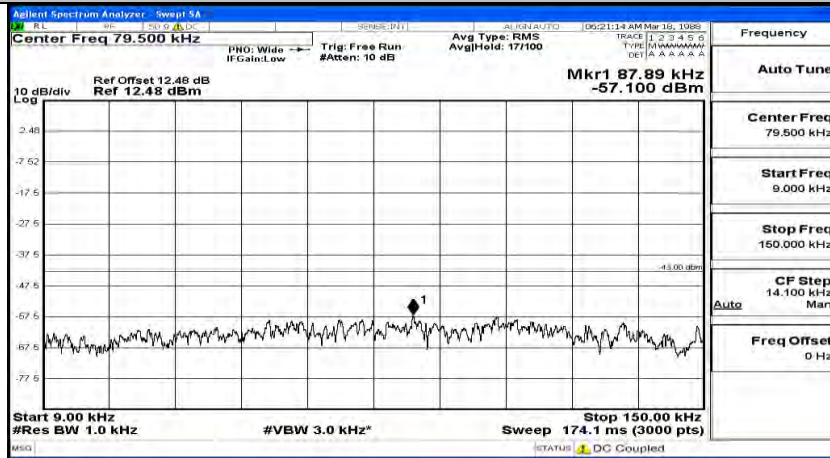

Channel Bandwidth: 20 MHz

(Channel Bandwidth:20 MHz)_LCH_QPSK_1RB#0