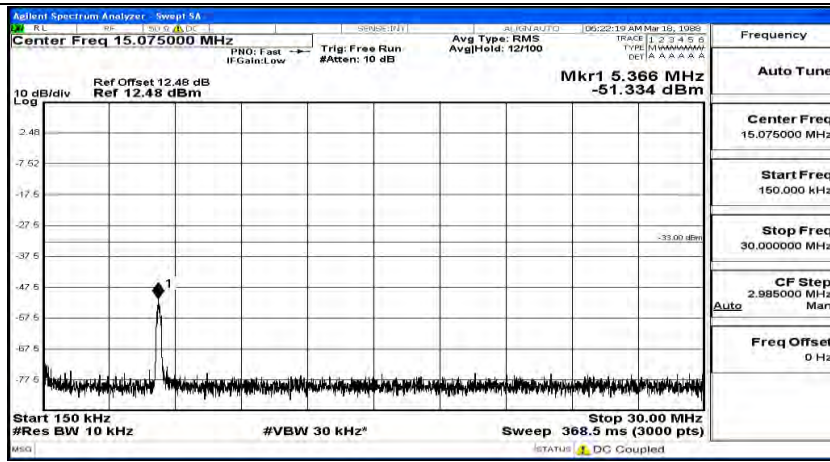

(Channel Bandwidth:20 MHz) LCH_16QAM_1RB#49