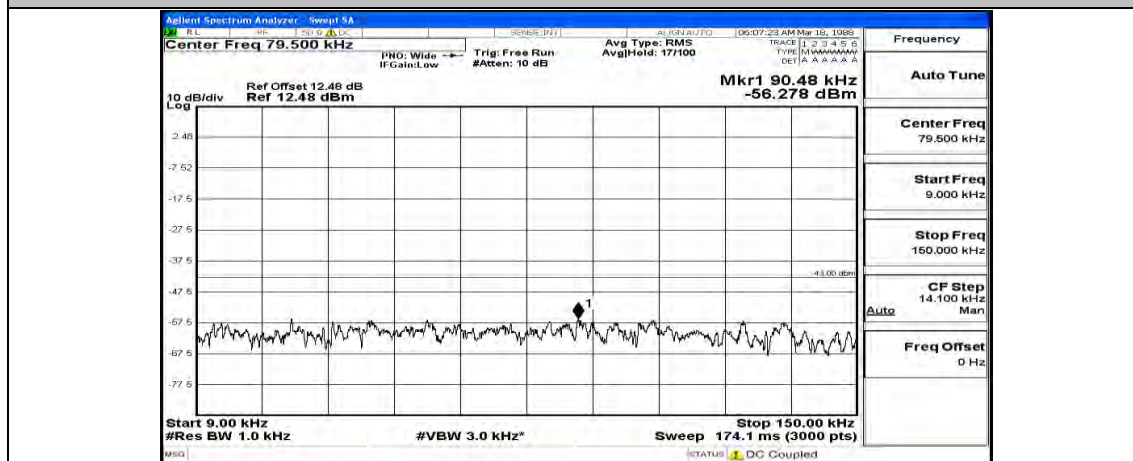

(Channel Bandwidth: 5 MHz)_MCH_16QAM_1RB#24