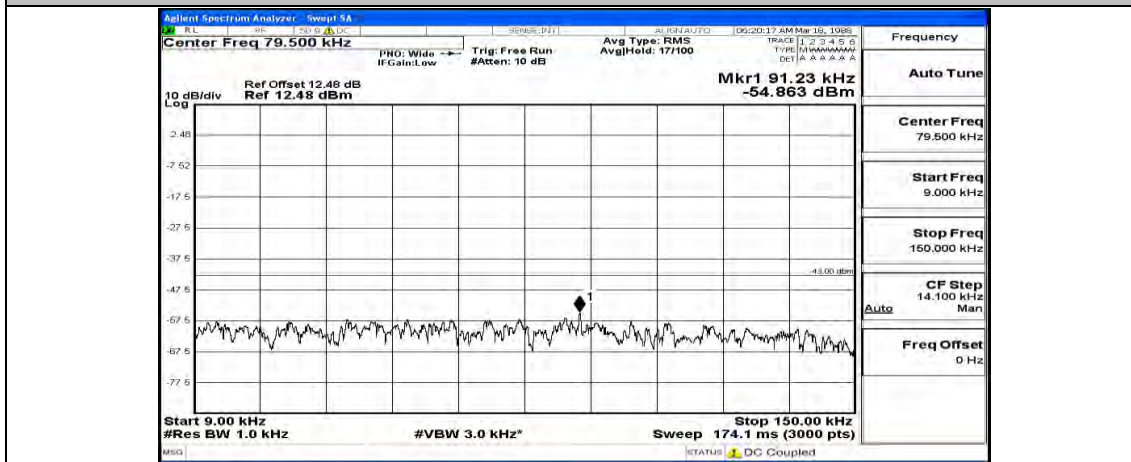

(Channel Bandwidth:15 MHz)_HCH_16QAM_1RB#0