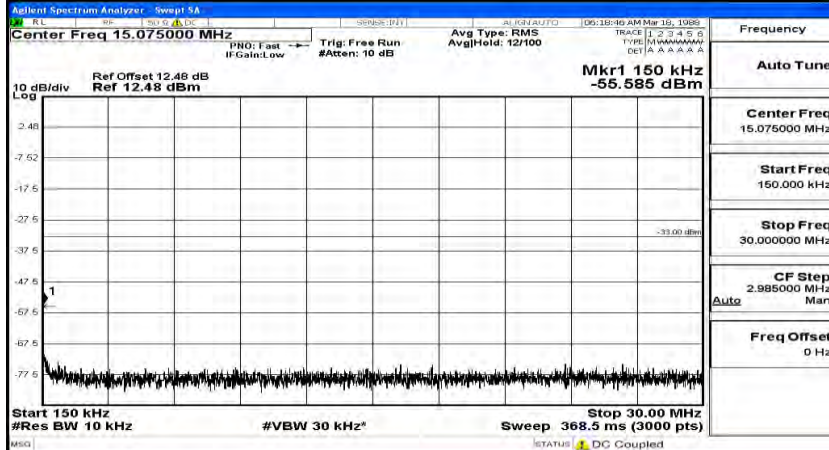

Frequency
Auto Tune
Center Freq 79.500 kHz
Start Freq 9.000 kHz
Stop Freq 160.000 kHz
CF Step 14.100 kHz Man
Freq Offset 0 Hz

Frequency
Auto Tune
Center Freq 15.075000 MHz
Start Freq 150.000 kHz
Stop Freq 30.000000 MHz
CF Step 2.985000 MHz Man
Freq Offset 0 Hz