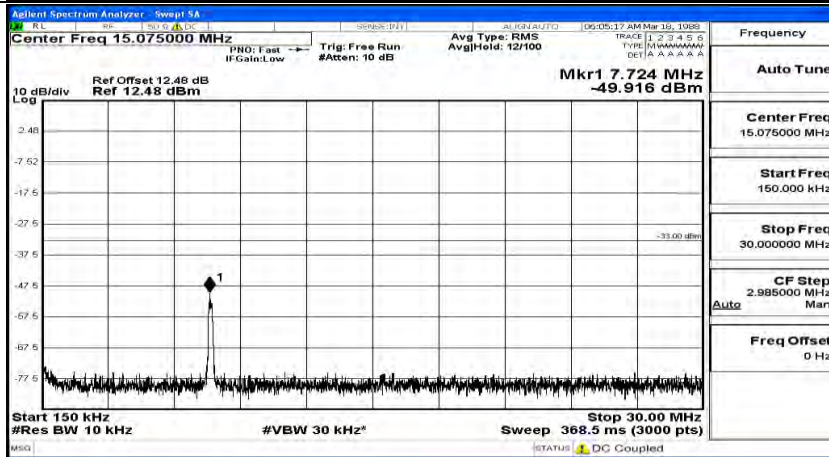

(Channel Bandwidth: 5 MHz) MCH_QPSK_1RB#12

(Channel Bandwidth: 5 MHz) MCH_QPSK_1RB#24

(Channel Bandwidth: 5 MHz)_HCH_QPSK_1RB#0

(Channel Bandwidth: 5 MHz)_HCH_QPSK_1RB#12

(Channel Bandwidth: 5 MHz)_HCH_QPSK_1RB#24

(Channel Bandwidth: 5 MHz)_LCH_16QAM_1RB#0

(Channel Bandwidth: 5 MHz)_LCH_16QAM_1RB#12

(Channel Bandwidth: 5 MHz) LCH_16QAM_1RB#24

(Channel Bandwidth: 5 MHz)_MCH_16QAM_1RB#0

Frequency
Auto Tune
Center Freq 79.500 kHz
Start Freq 9.000 kHz
Stop Freq 150.000 kHz
CF Step 14.100 kHz Man
Freq Offset 0 Hz