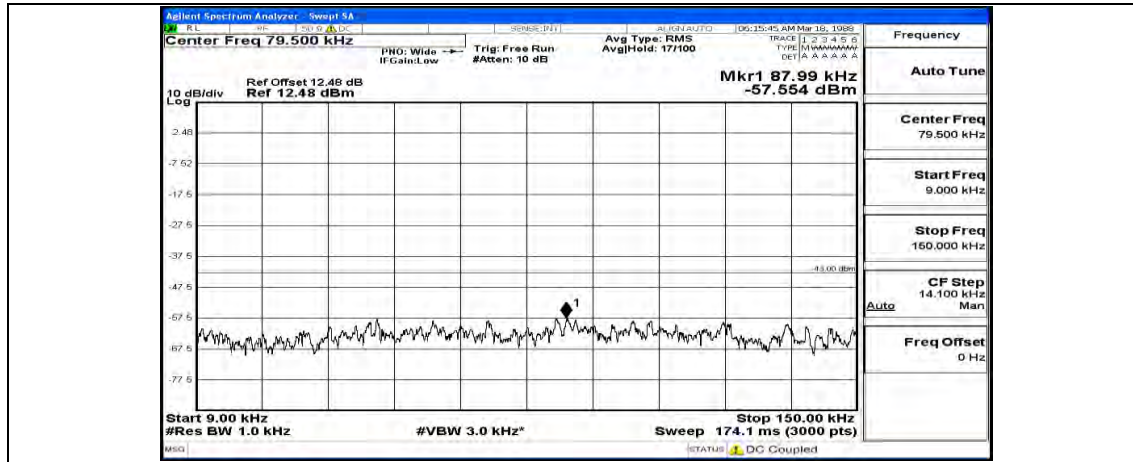

Channel Bandwidth: 10 MHz_HCH_16QAM_1RB#49

Channel Bandwidth: 15 MHz

(Channel Bandwidth:15 MHz)_LCH_QPSK_1RB#0

(Channel Bandwidth:15 MHz)_LCH_QPSK_1RB#37

(Channel Bandwidth:15 MHz)_LCH_QPSK_1RB#74

(Channel Bandwidth:15 MHz)_MCH_QPSK_1RB#0