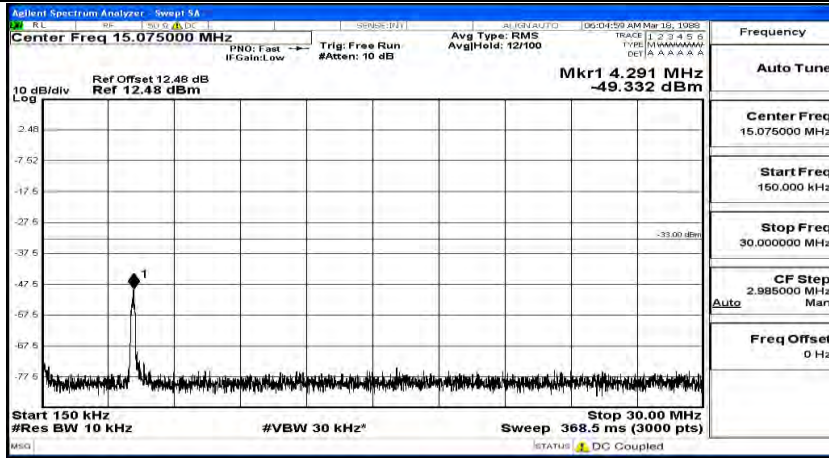

(Channel Bandwidth: 5 MHz) MCH_QPSK_1RB#12

(Channel Bandwidth: 5 MHz) MCH_QPSK_1RB#24

(Channel Bandwidth: 5 MHz)_HCH_QPSK_1RB#0

(Channel Bandwidth: 5 MHz)_HCH_QPSK_1RB#12

(Channel Bandwidth: 5 MHz)_HCH_QPSK_1RB#24

(Channel Bandwidth: 5 MHz)_LCH_16QAM_1RB#0

(Channel Bandwidth: 5 MHz)_LCH_16QAM_1RB#12

(Channel Bandwidth: 5 MHz) LCH_16QAM_1RB#24

(Channel Bandwidth: 5 MHz)_MCH_16QAM_1RB#0

Frequency
Auto Tune
Center Freq 79.500 kHz
Start Freq 9.000 kHz
Stop Freq 150.000 kHz
CF Step 14.100 kHz Man
Freq Offset 0 Hz