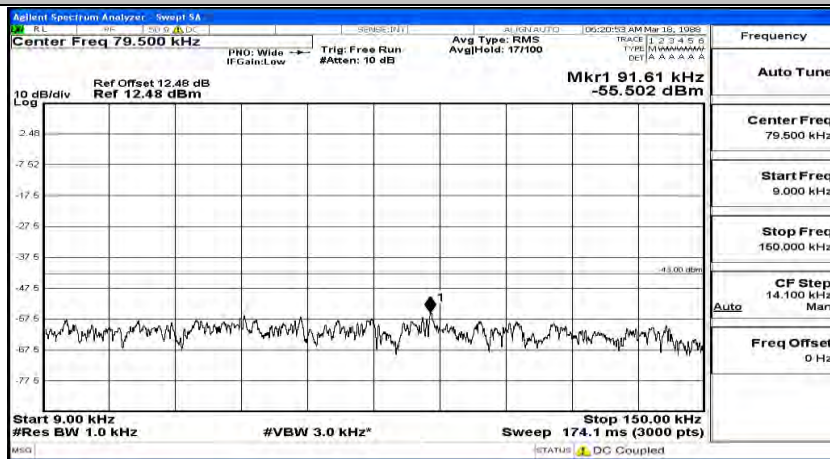

(Channel Bandwidth:15 MHz)_HCH_16QAM_1RB#74