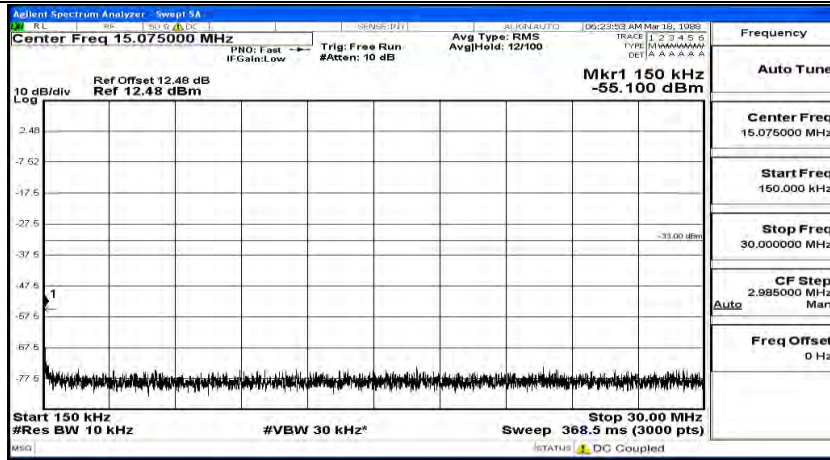

(Channel Bandwidth:20 MHz)_MCH_QPSK_1RB#99