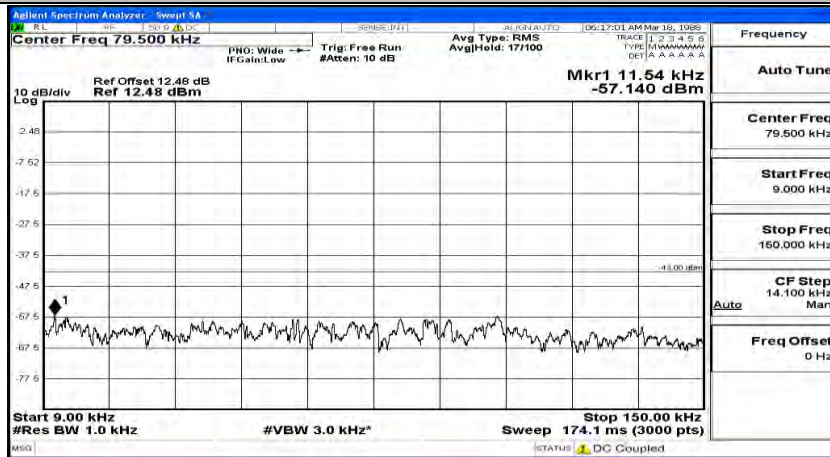

(Channel Bandwidth:15 MHz) LCH_16QAM_1RB#74