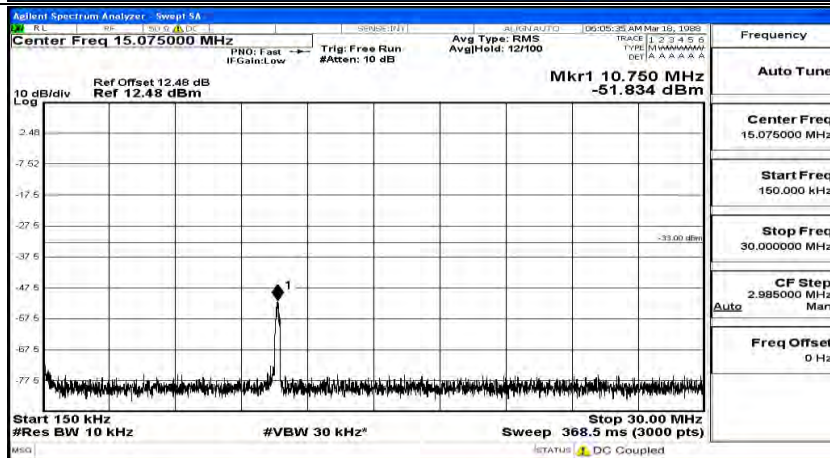

(Channel Bandwidth: 5 MHz)_LCH_16QAM_1RB#0

(Channel Bandwidth: 5 MHz)_LCH_16QAM_1RB#12

(Channel Bandwidth: 5 MHz) LCH_16QAM_1RB#24

(Channel Bandwidth: 5 MHz)_MCH_16QAM_1RB#0

Frequency
Auto Tune
Center Freq 79.500 kHz
Start Freq 9.000 kHz
Stop Freq 150.000 kHz
CF Step 14.100 kHz Man
Freq Offset 0 Hz