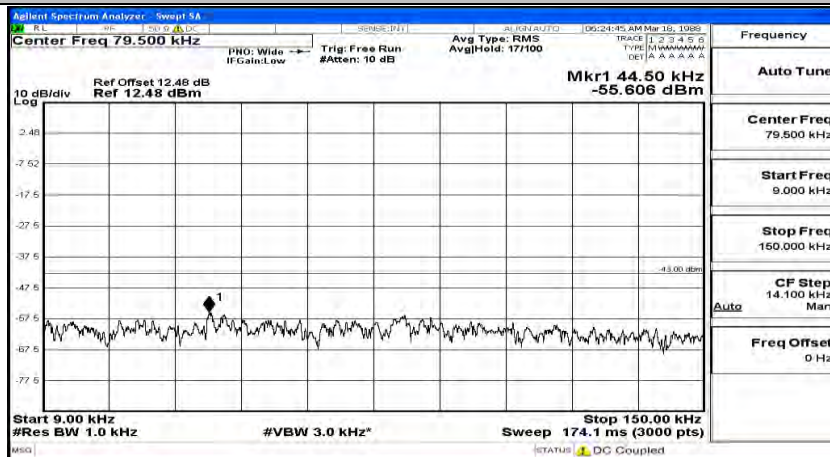

Frequency
Auto Tune
Center Freq 79.500 kHz
Start Freq 9.000 kHz
Stop Freq 160.000 kHz
CF Step 14.100 kHz Man
Freq Offset 0 Hz

Frequency
Auto Tune
Center Freq 15.075000 MHz
Start Freq 150.000 kHz
Stop Freq 30.000000 MHz
CF Step 2.985000 MHz Man
Freq Offset 0 Hz

Frequency
Auto Tune
Center Freq 13.01500000 GHz
Start Freq 30.000000 MHz
Stop Freq 26.00000000 GHz
CF Step 2.597000000 GHz Man
Freq Offset 0 Hz

(Channel Bandwidth:20 MHz)_MCH_16QAM_1RB#99

Frequency
Auto Tune
Center Freq 79.500 kHz
Start Freq 9.000 kHz
Stop Freq 160.000 kHz
CF Step 14.100 kHz Man
Freq Offset 0 Hz