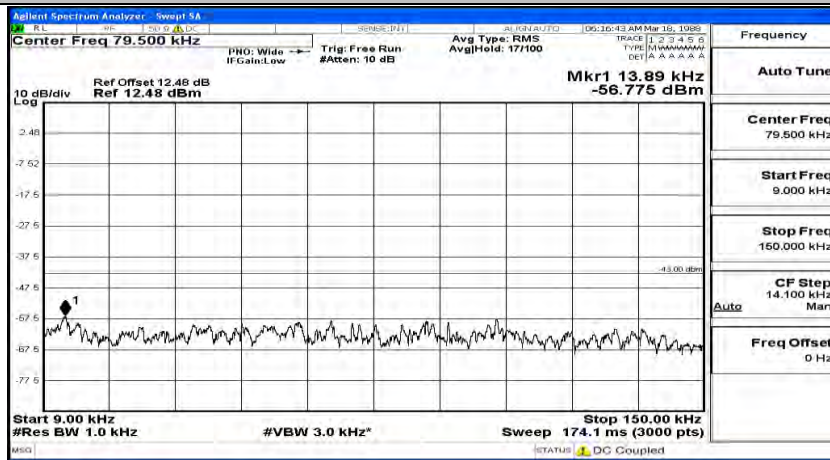

(Channel Bandwidth:15 MHz) LCH_16QAM_1RB#37