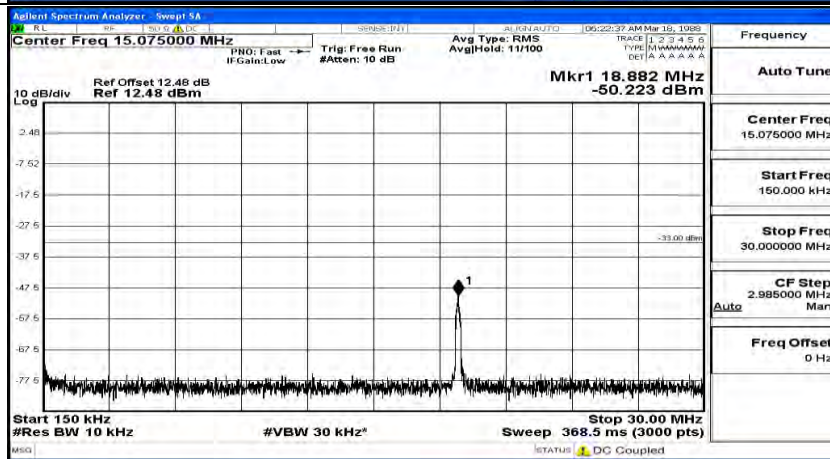

(Channel Bandwidth:20 MHz) LCH_16QAM_1RB#49