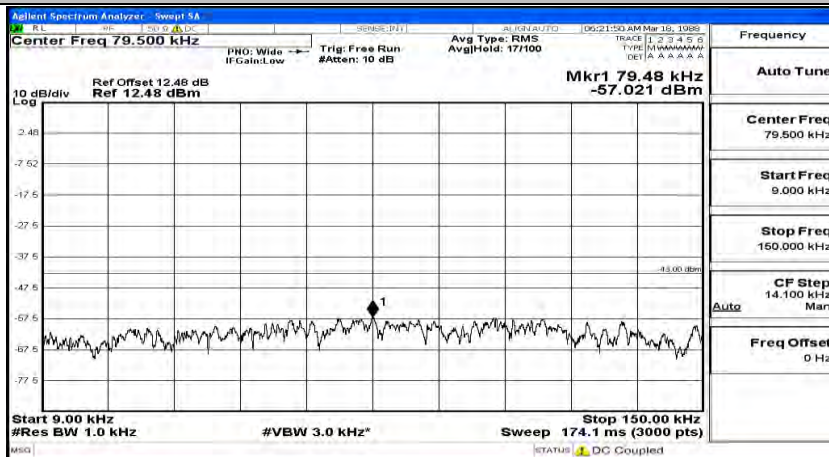

(Channel Bandwidth:20 MHz)_LCH_QPSK_1RB#99