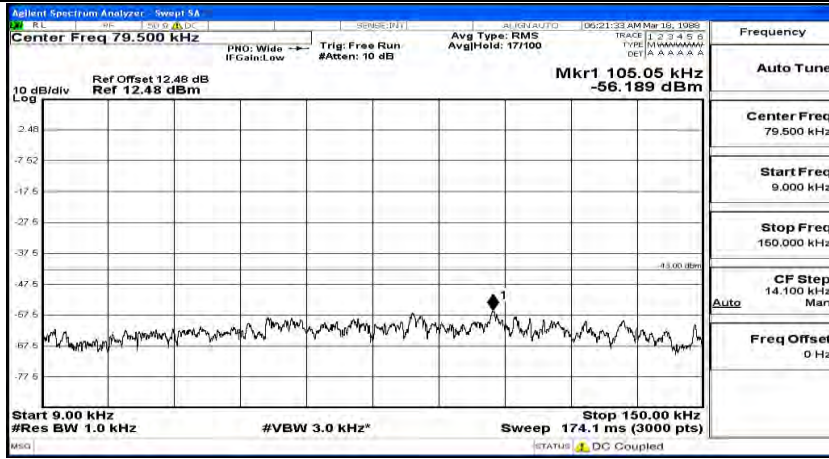

(Channel Bandwidth:20 MHz)_LCH_QPSK_1RB#49