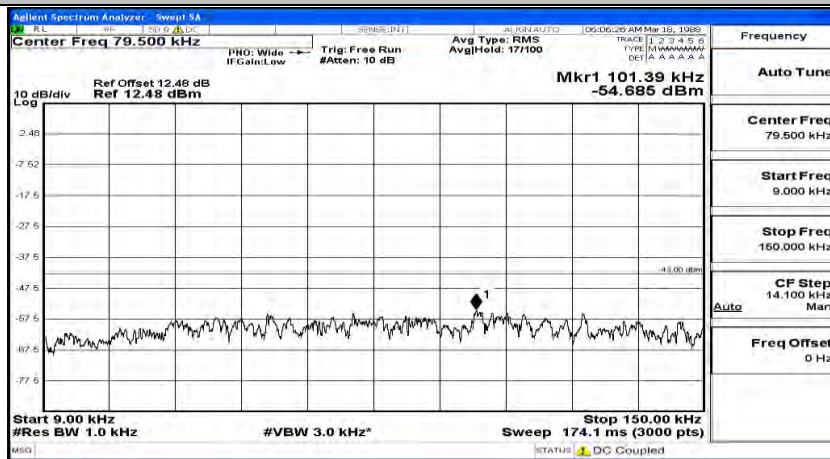

(Channel Bandwidth: 5 MHz) MCH_QPSK_1RB#12

(Channel Bandwidth: 5 MHz) MCH_QPSK_1RB#24

(Channel Bandwidth: 5 MHz)_HCH_QPSK_1RB#0

(Channel Bandwidth: 5 MHz)_HCH_QPSK_1RB#12

(Channel Bandwidth: 5 MHz)_HCH_QPSK_1RB#24

(Channel Bandwidth: 5 MHz)_LCH_16QAM_1RB#0

(Channel Bandwidth: 5 MHz)_LCH_16QAM_1RB#12

(Channel Bandwidth: 5 MHz) LCH_16QAM_1RB#24

(Channel Bandwidth: 5 MHz)_MCH_16QAM_1RB#0

Frequency
Auto Tune
Center Freq 79.500 kHz
Start Freq 9.000 kHz
Stop Freq 150.000 kHz
CF Step 14.100 kHz Man
Freq Offset 0 Hz