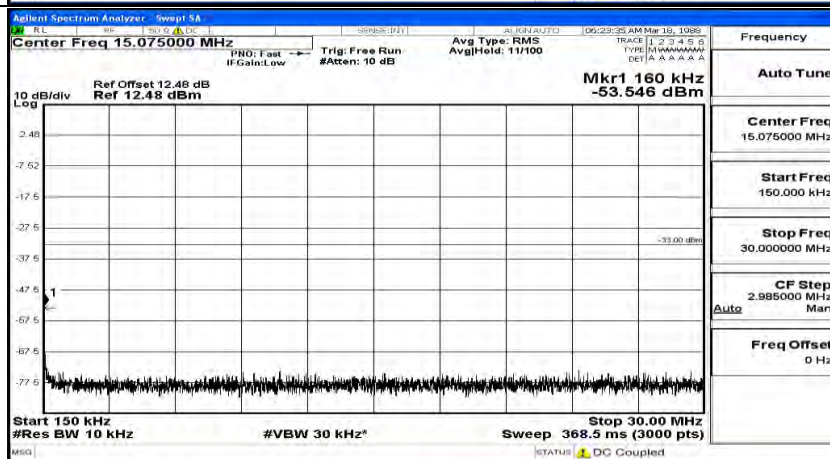

(Channel Bandwidth:20 MHz)_MCH_QPSK_1RB#49