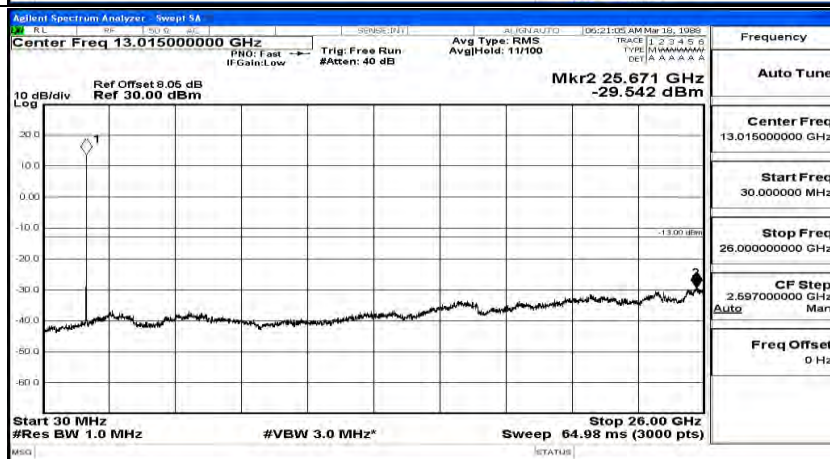

(Channel Bandwidth:15 MHz)_HCH_16QAM_1RB#74