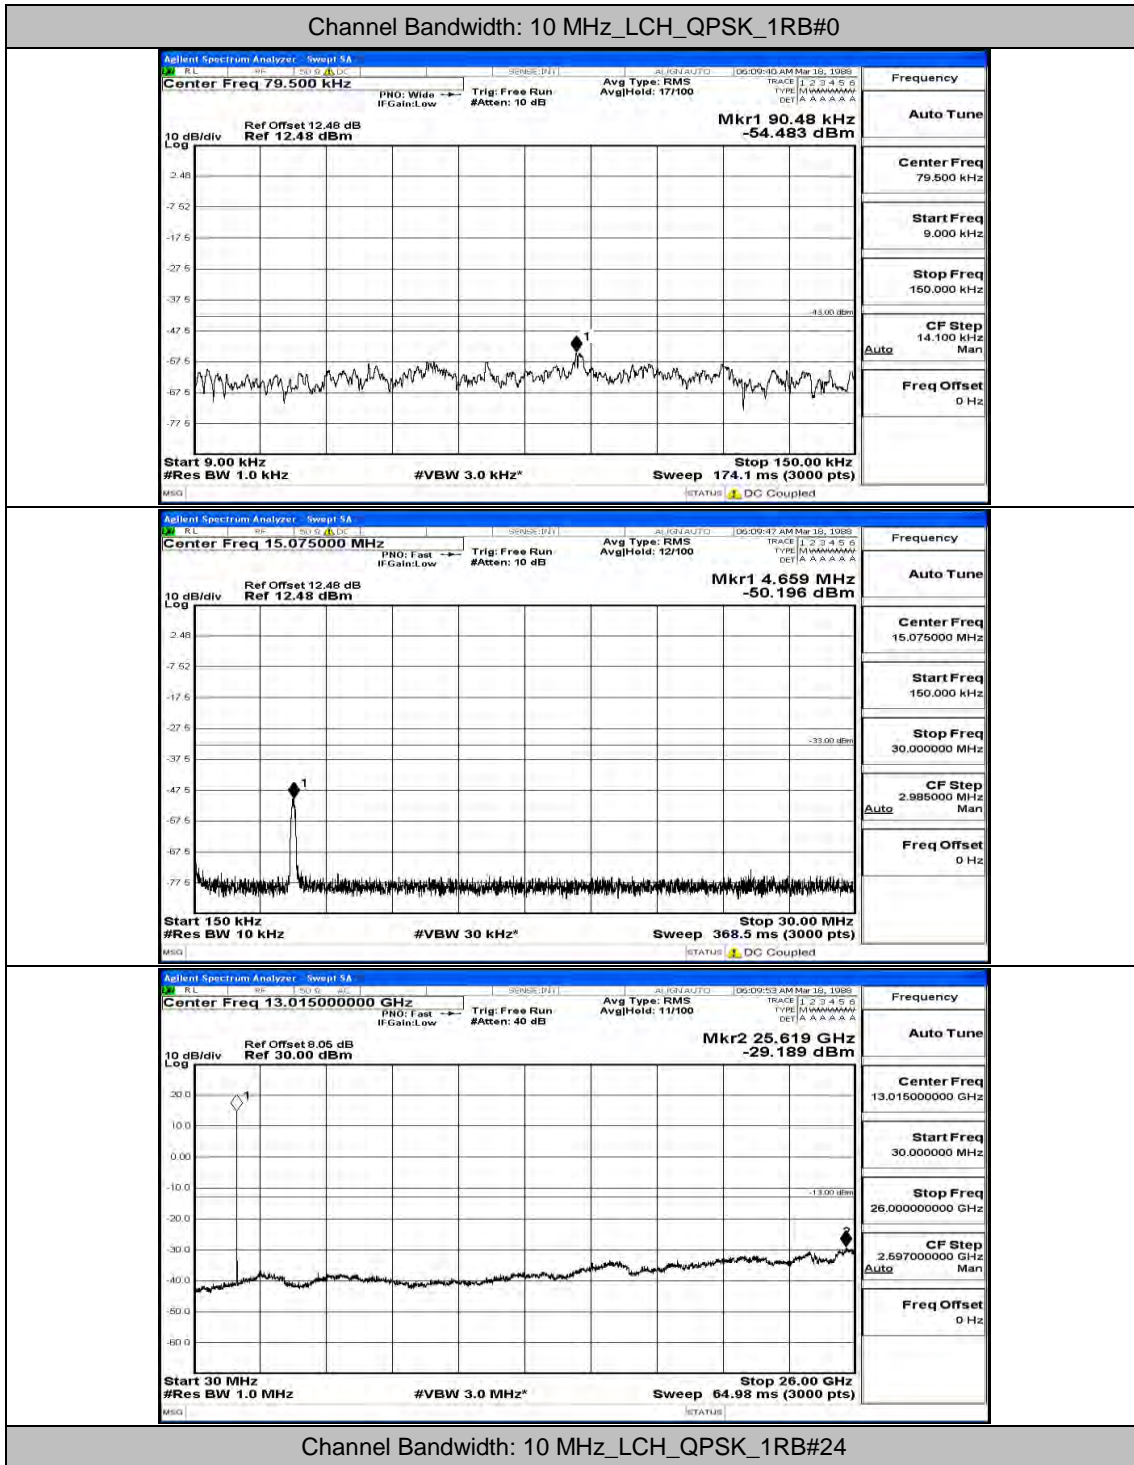

Channel Bandwidth: 10 MHz