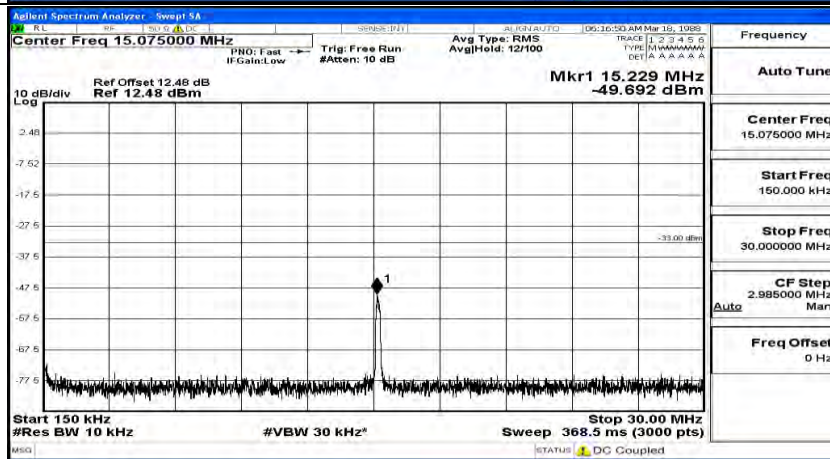

(Channel Bandwidth:15 MHz) LCH_16QAM_1RB#37