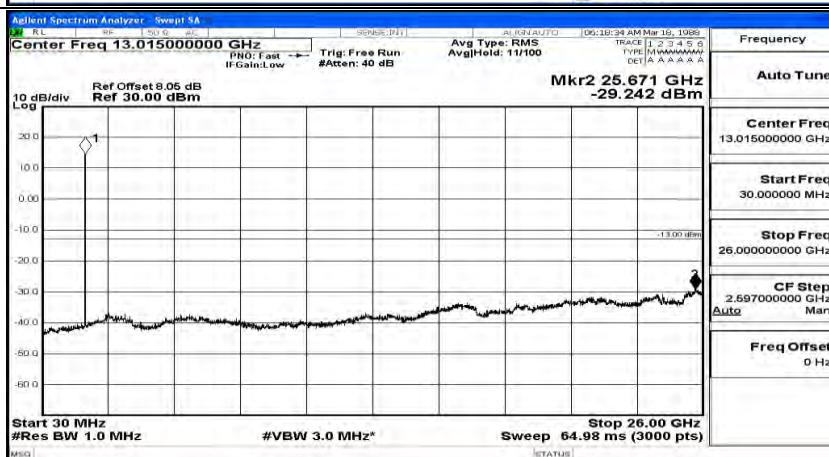

(Channel Bandwidth:15 MHz)_MCH_16QAM_1RB#0

(Channel Bandwidth:15 MHz)_MCH_16QAM_1RB#37