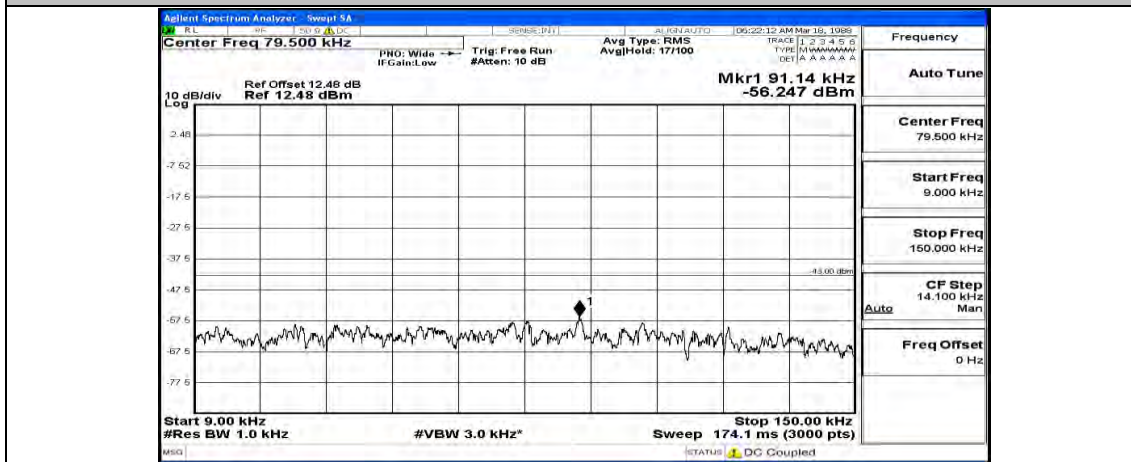

(Channel Bandwidth:20 MHz)_LCH_16QAM_1RB#0