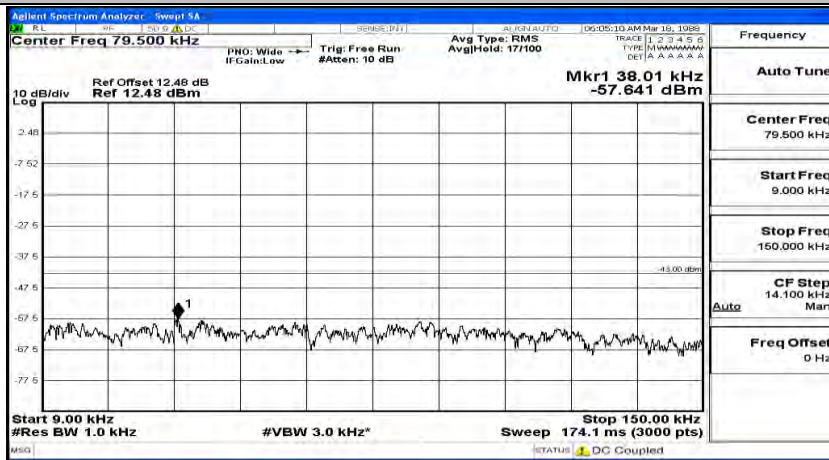

(Channel Bandwidth: 5 MHz) MCH_QPSK_1RB#12

(Channel Bandwidth: 5 MHz) MCH_QPSK_1RB#24

(Channel Bandwidth: 5 MHz)_HCH_QPSK_1RB#0

(Channel Bandwidth: 5 MHz)_HCH_QPSK_1RB#12

(Channel Bandwidth: 5 MHz)_HCH_QPSK_1RB#24

(Channel Bandwidth: 5 MHz)_LCH_16QAM_1RB#0

(Channel Bandwidth: 5 MHz)_LCH_16QAM_1RB#12

(Channel Bandwidth: 5 MHz) LCH_16QAM_1RB#24

(Channel Bandwidth: 5 MHz)_MCH_16QAM_1RB#0

Frequency
Auto Tune
Center Freq 79.500 kHz
Start Freq 9.000 kHz
Stop Freq 150.000 kHz
CF Step 14.100 kHz Man
Freq Offset 0 Hz