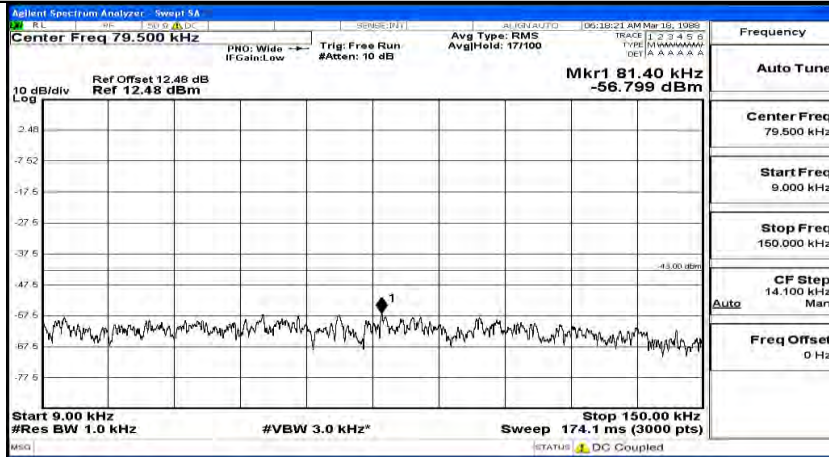

(Channel Bandwidth:15 MHz)_MCH_16QAM_1RB#0

(Channel Bandwidth:15 MHz)_MCH_16QAM_1RB#37