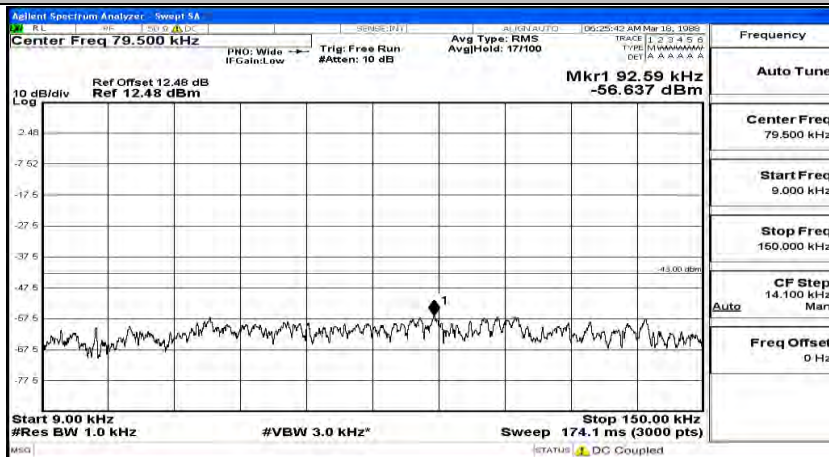

Frequency
Auto Tune
Center Freq 79.500 kHz
Start Freq 9.000 kHz
Stop Freq 150.000 kHz
CF Step 14.100 kHz Man
Freq Offset 0 Hz

Frequency
Auto Tune
Center Freq 15.075000 MHz
Start Freq 150.000 kHz
Stop Freq 30.000000 MHz
CF Step 2.985000 MHz Man
Freq Offset 0 Hz

Frequency
Auto Tune
Center Freq 13.015000000 GHz
Start Freq 30.000000 MHz
Stop Freq 26.000000000 GHz
CF Step 2.597000000 GHz Auto
Freq Offset 0 Hz

(Channel Bandwidth:20 MHz)_HCH_QPSK_1RB#49

(Channel Bandwidth:20 MHz)_HCH_QPSK_1RB#99