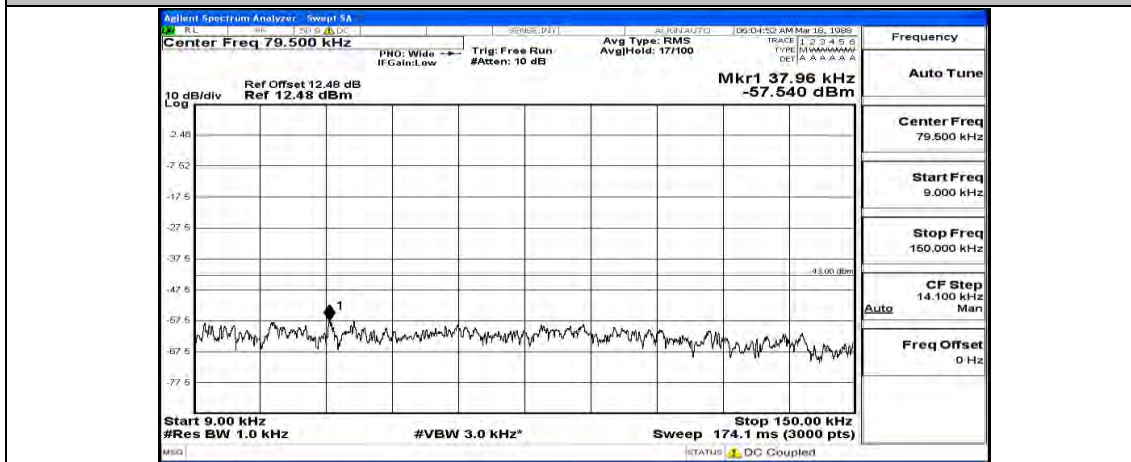

(Channel Bandwidth: 5 MHz) MCH_QPSK_1RB#12

(Channel Bandwidth: 5 MHz) MCH_QPSK_1RB#24

(Channel Bandwidth: 5 MHz)_HCH_QPSK_1RB#0

(Channel Bandwidth: 5 MHz)_HCH_QPSK_1RB#12

(Channel Bandwidth: 5 MHz)_HCH_QPSK_1RB#24

(Channel Bandwidth: 5 MHz)_LCH_16QAM_1RB#0

(Channel Bandwidth: 5 MHz)_LCH_16QAM_1RB#12

(Channel Bandwidth: 5 MHz) LCH_16QAM_1RB#24

(Channel Bandwidth: 5 MHz)_MCH_16QAM_1RB#0

Frequency
Auto Tune
Center Freq 79.500 kHz
Start Freq 9.000 kHz
Stop Freq 150.000 kHz
CF Step 14.100 kHz Man
Freq Offset 0 Hz