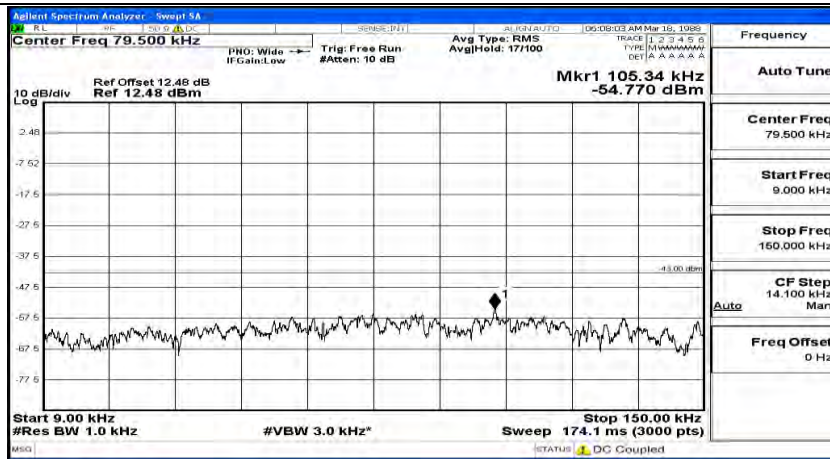

(Channel Bandwidth: 5 MHz) MCH_QPSK_1RB#12

(Channel Bandwidth: 5 MHz) MCH_QPSK_1RB#24

(Channel Bandwidth: 5 MHz)_HCH_QPSK_1RB#0

(Channel Bandwidth: 5 MHz)_HCH_QPSK_1RB#12

(Channel Bandwidth: 5 MHz)_HCH_QPSK_1RB#24

(Channel Bandwidth: 5 MHz)_LCH_16QAM_1RB#0

(Channel Bandwidth: 5 MHz)_LCH_16QAM_1RB#12

(Channel Bandwidth: 5 MHz) LCH_16QAM_1RB#24

(Channel Bandwidth: 5 MHz)_MCH_16QAM_1RB#0

Frequency
Auto Tune
Center Freq 79.500 kHz
Start Freq 9.000 kHz
Stop Freq 150.000 kHz
CF Step 14.100 kHz Man
Freq Offset 0 Hz