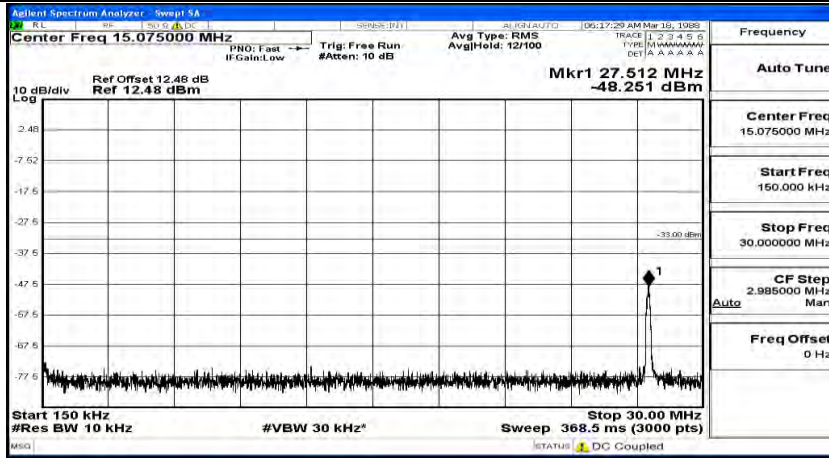

Channel Bandwidth: 10 MHz_HCH_16QAM_1RB#49

Channel Bandwidth: 15 MHz

(Channel Bandwidth:15 MHz)_LCH_QPSK_1RB#0

(Channel Bandwidth:15 MHz)_LCH_QPSK_1RB#37

(Channel Bandwidth:15 MHz)_LCH_QPSK_1RB#74

(Channel Bandwidth:15 MHz)_MCH_QPSK_1RB#0