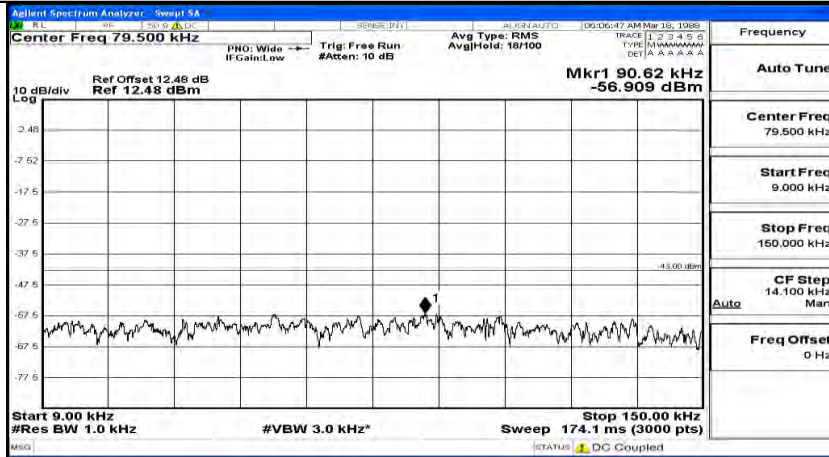

(Channel Bandwidth: 5 MHz)_LCH_16QAM_1RB#0

(Channel Bandwidth: 5 MHz)_LCH_16QAM_1RB#12

(Channel Bandwidth: 5 MHz) LCH_16QAM_1RB#24

(Channel Bandwidth: 5 MHz)_MCH_16QAM_1RB#0

Frequency
Auto Tune
Center Freq 79.500 kHz
Start Freq 9.000 kHz
Stop Freq 150.000 kHz
CF Step 14.100 kHz Man
Freq Offset 0 Hz