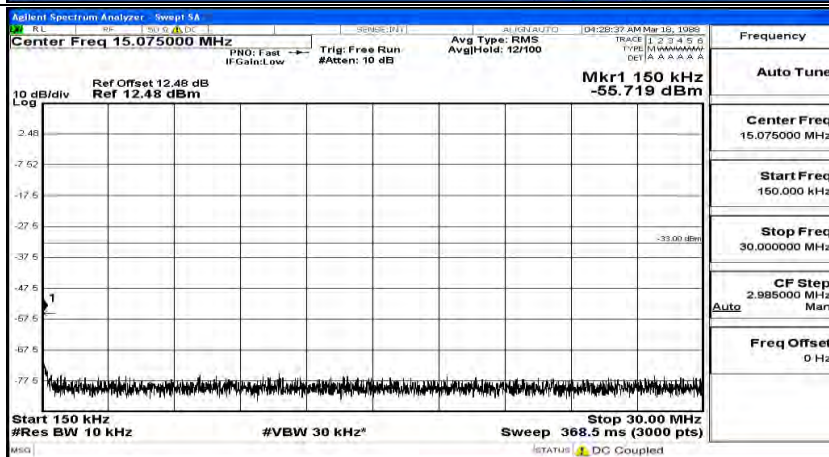

(Channel Bandwidth: 5 MHz)_MCH_16QAM_1RB#0

(Channel Bandwidth: 5 MHz)_MCH_16QAM_1RB#12