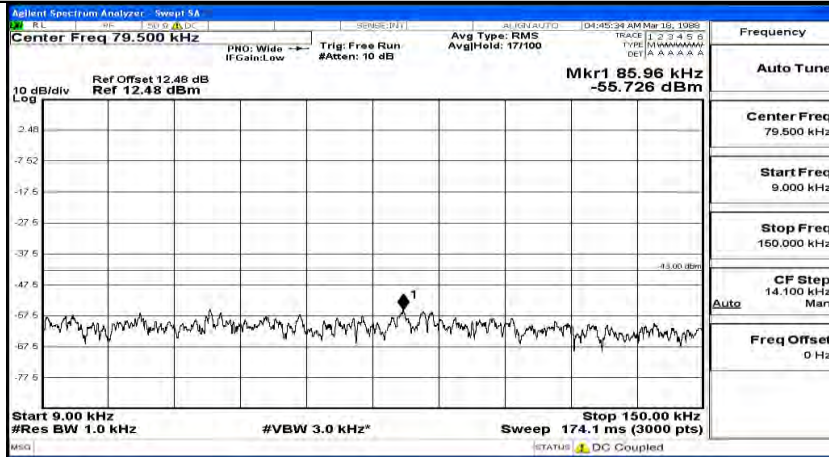

(Channel Bandwidth:20 MHz)_MCH_16QAM_1RB#0

(Channel Bandwidth:20 MHz)_MCH_16QAM_1RB#49