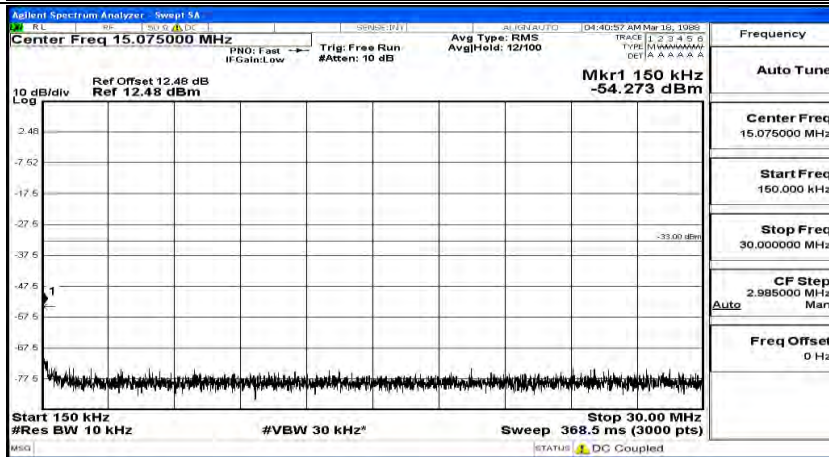

(Channel Bandwidth:15 MHz)_MCH_QPSK_1RB#37

(Channel Bandwidth:15 MHz)_MCH_QPSK_1RB#74

(Channel Bandwidth:15 MHz)_HCH_QPSK_1RB#0

Frequency
Auto Tune
Center Freq 79.500 kHz
Start Freq 9.000 kHz
Stop Freq 150.000 kHz
CF Step 14.100 kHz Man
Freq Offset 0 Hz