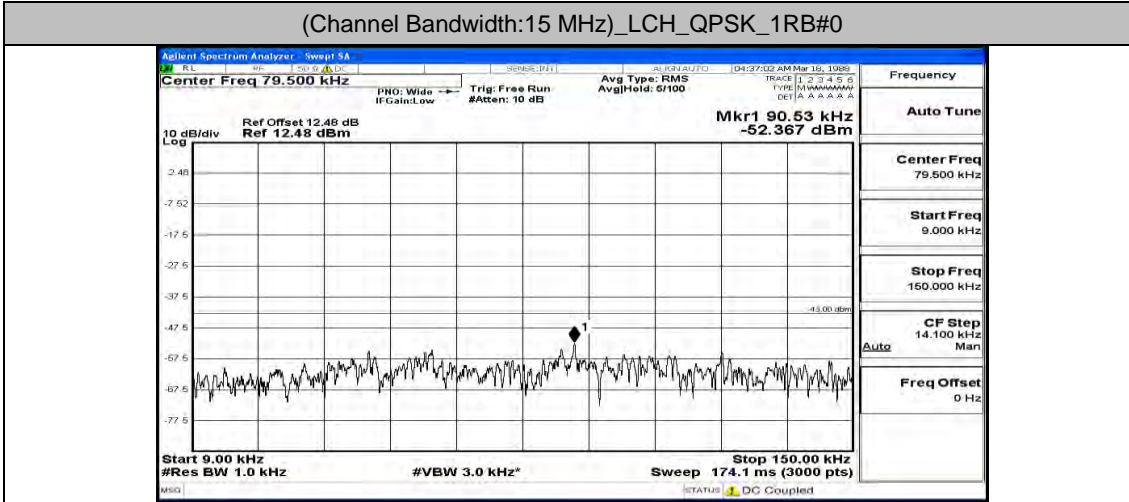

Channel Bandwidth: 10 MHz_HCH_16QAM_1RB#24

Channel Bandwidth: 10 MHz_HCH_16QAM_1RB#49

Channel Bandwidth: 15 MHz

(Channel Bandwidth:15 MHz)_LCH_QPSK_1RB#0

(Channel Bandwidth:15 MHz)_LCH_QPSK_1RB#37

Frequency
Auto Tune
Center Freq 79.500 kHz
Start Freq 9.000 kHz
Stop Freq 160.000 kHz
CF Step 14.100 kHz Man
Freq Offset 0 Hz