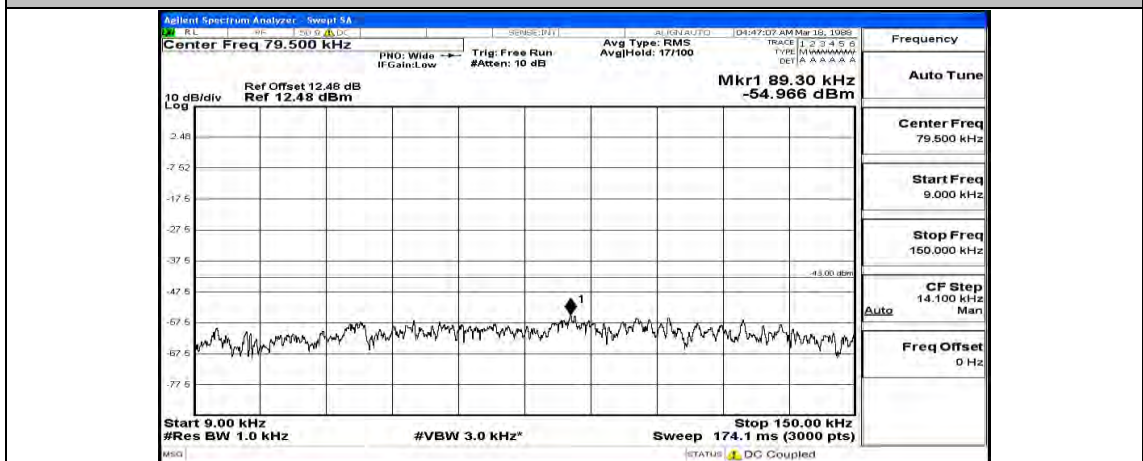

(Channel Bandwidth:20 MHz)_HCH_QPSK_1RB#99