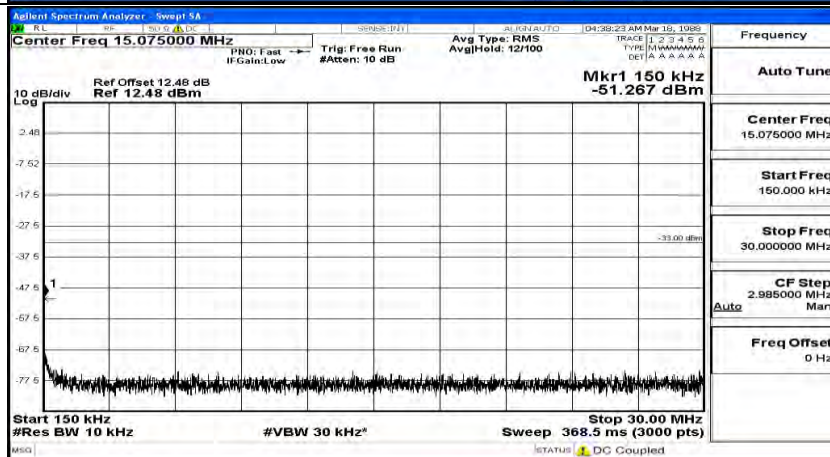

(Channel Bandwidth:15 MHz) LCH_16QAM_1RB#37