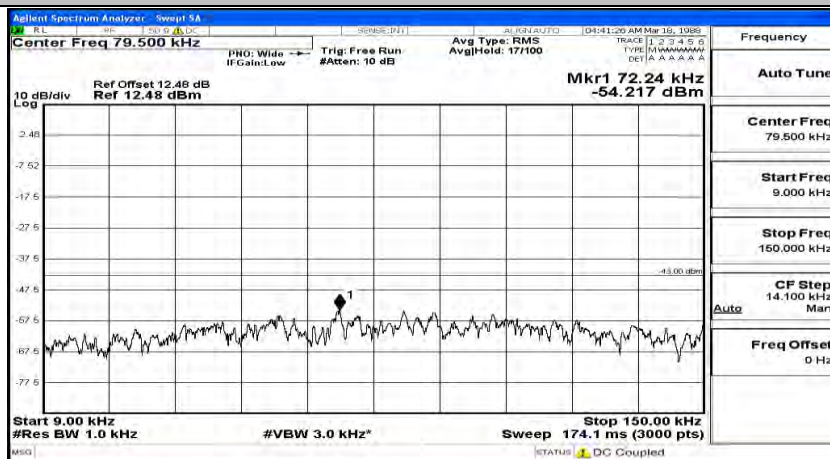

(Channel Bandwidth:15 MHz)_HCH_QPSK_1RB#74