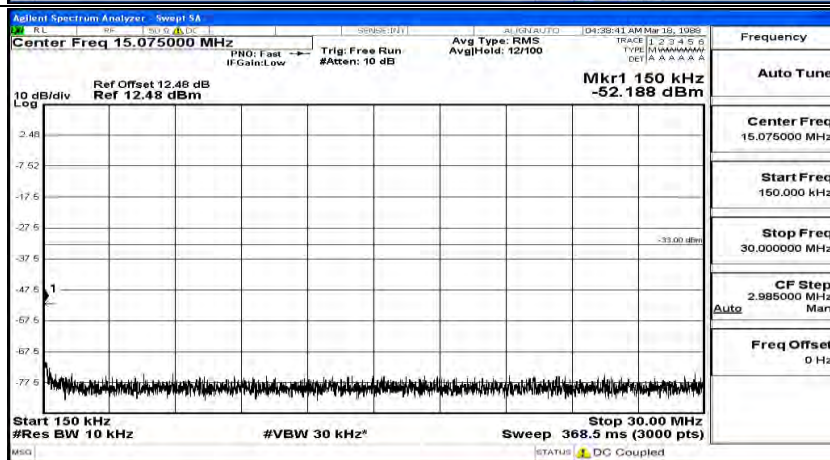

(Channel Bandwidth:15 MHz) LCH_16QAM_1RB#74