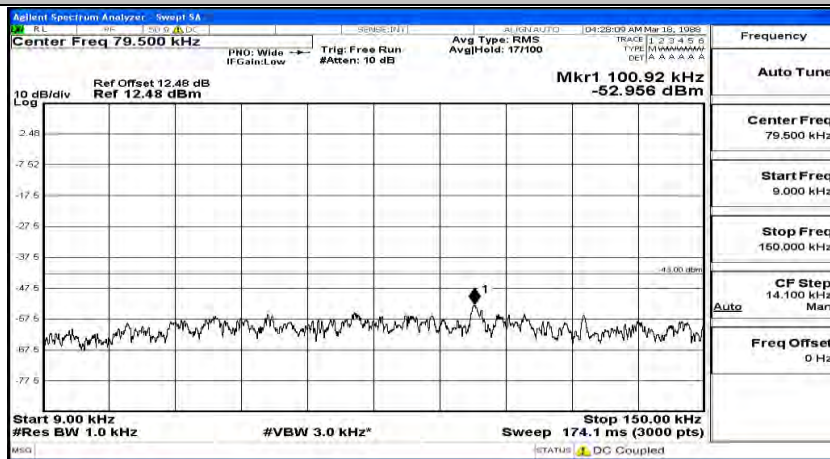

(Channel Bandwidth: 5 MHz) MCH_QPSK_1RB#12

(Channel Bandwidth: 5 MHz) MCH_QPSK_1RB#24

(Channel Bandwidth: 5 MHz)_HCH_QPSK_1RB#0

Frequency
Auto Tune
Center Freq 79.500 kHz
Start Freq 9.000 kHz
Stop Freq 150.000 kHz
CF Step 14.100 kHz Man
Freq Offset 0 Hz

Frequency
Auto Tune
Center Freq 15.075000 MHz
Start Freq 150.000 kHz
Stop Freq 30.000000 MHz
CF Step 2.985000 MHz Man
Freq Offset 0 Hz

Frequency
Auto Tune
Center Freq 13.015000000 GHz
Start Freq 30.000000 MHz
Stop Freq 26.000000000 GHz
CF Step 2.597000000 GHz Auto
Freq Offset 0 Hz