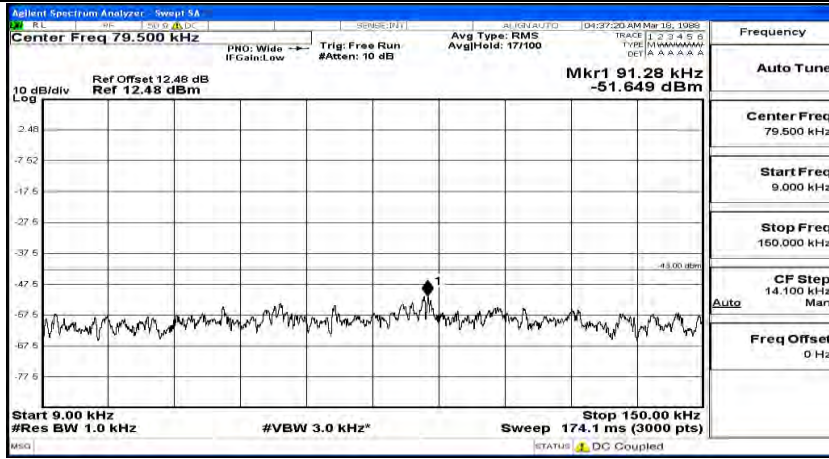

Channel Bandwidth: 10 MHz_HCH_16QAM_1RB#24

Channel Bandwidth: 10 MHz_HCH_16QAM_1RB#49

Channel Bandwidth: 15 MHz

(Channel Bandwidth:15 MHz)_LCH_QPSK_1RB#0

(Channel Bandwidth:15 MHz)_LCH_QPSK_1RB#37

Frequency
Auto Tune
Center Freq 79.500 kHz
Start Freq 9.000 kHz
Stop Freq 160.000 kHz
CF Step 14.100 kHz Man
Freq Offset 0 Hz