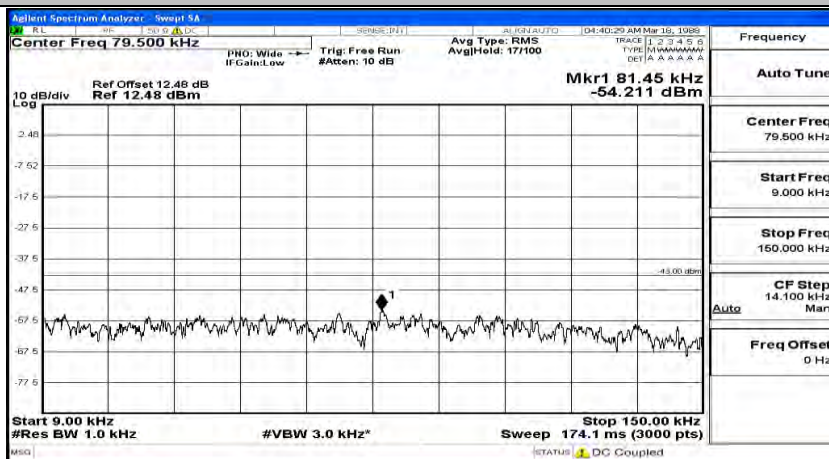

(Channel Bandwidth:15 MHz)_MCH_16QAM_1RB#74