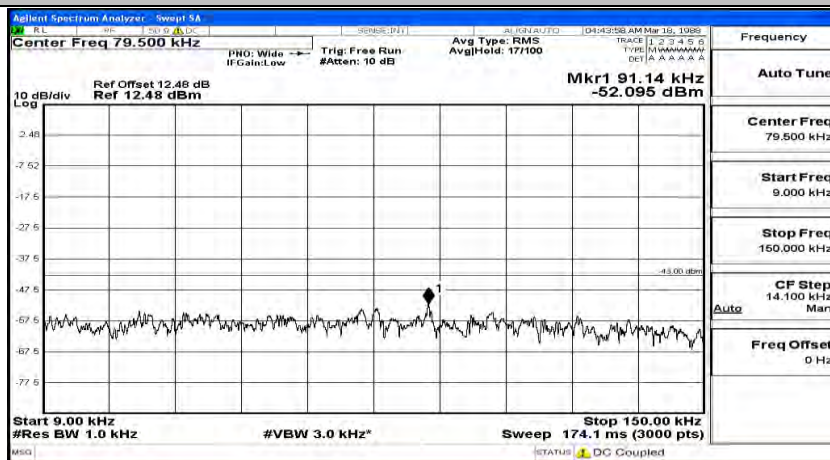

(Channel Bandwidth:20 MHz) LCH_16QAM_1RB#49