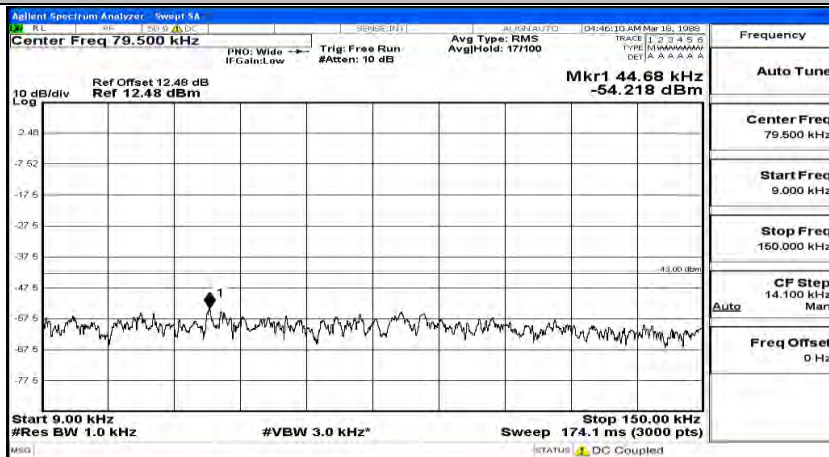

(Channel Bandwidth:20 MHz)_MCH_16QAM_1RB#99