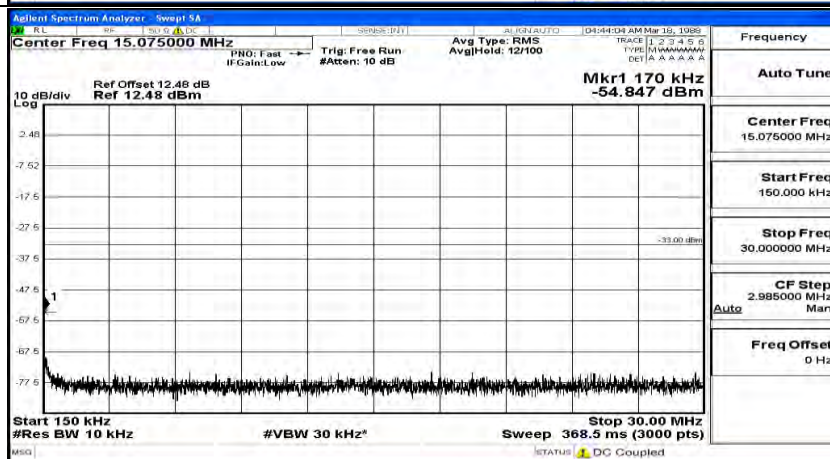

(Channel Bandwidth:20 MHz) LCH_16QAM_1RB#49