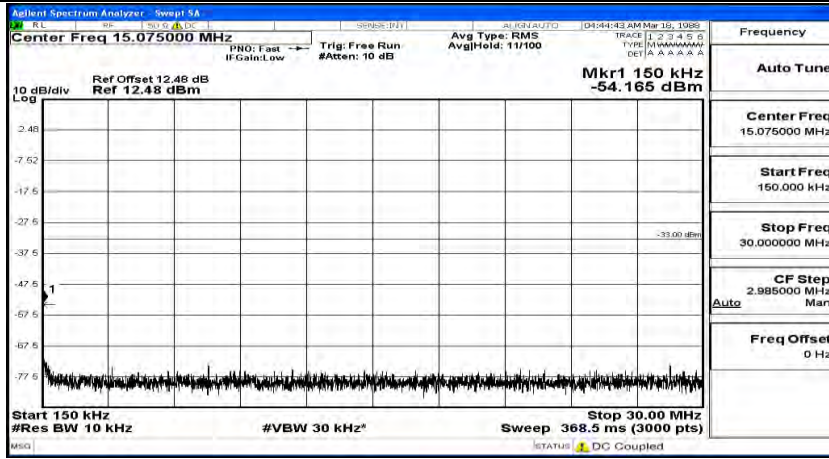

(Channel Bandwidth:20 MHz)_MCH_QPSK_1RB#49

(Channel Bandwidth:20 MHz)_MCH_QPSK_1RB#99

(Channel Bandwidth:20 MHz)_HCH_QPSK_1RB#0

Frequency
Auto Tune
Center Freq 79.500 kHz
Start Freq 9.000 kHz
Stop Freq 150.000 kHz
CF Step 14.100 kHz Man
Freq Offset 0 Hz