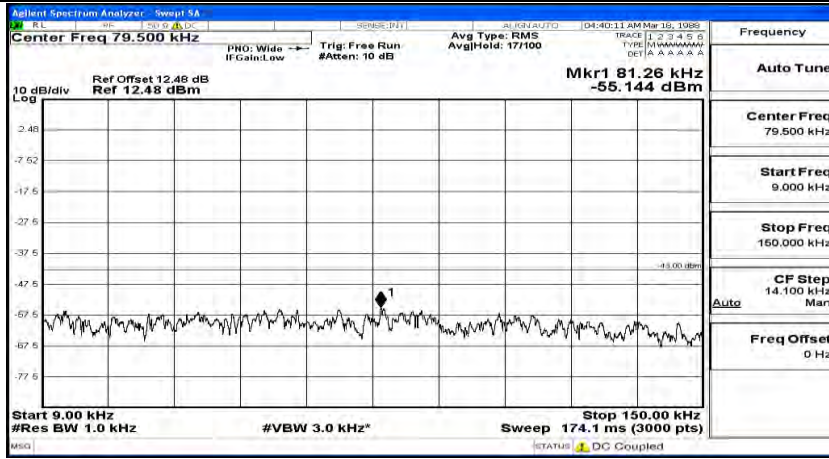

(Channel Bandwidth:15 MHz)_MCH_16QAM_1RB#74