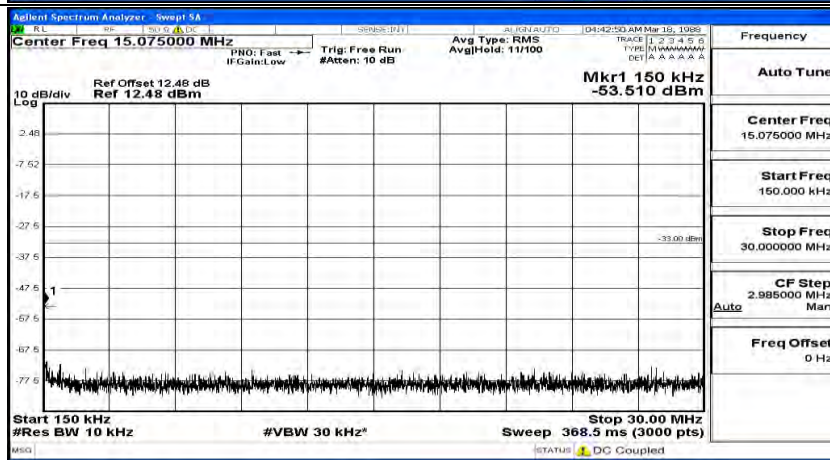

Channel Bandwidth: 20 MHz

(Channel Bandwidth:20 MHz)_LCH_QPSK_1RB#0