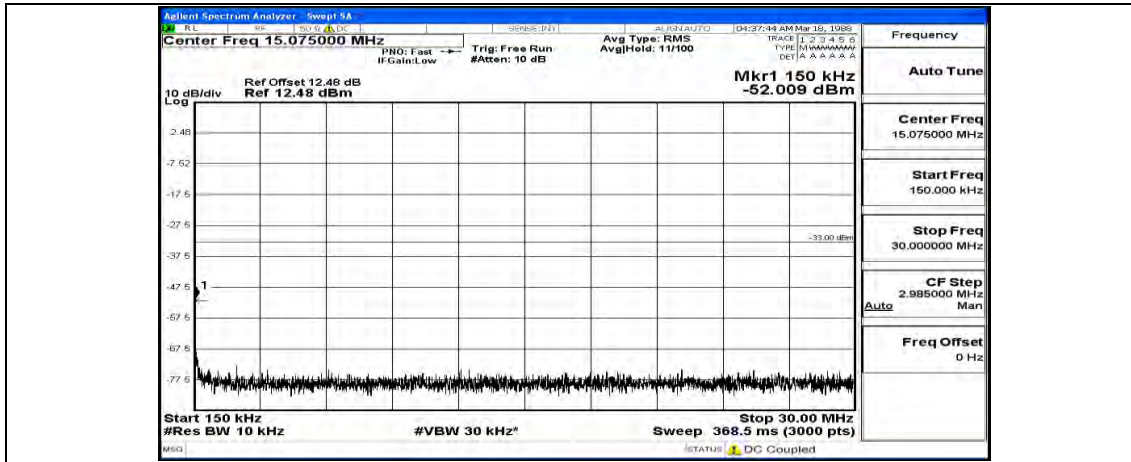

(Channel Bandwidth:15 MHz)_MCH_QPSK_1RB#0