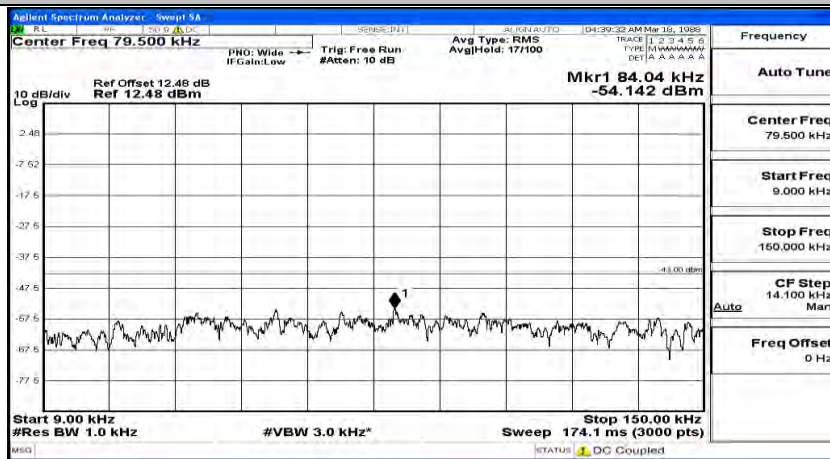

(Channel Bandwidth:15 MHz)_MCH_QPSK_1RB#74