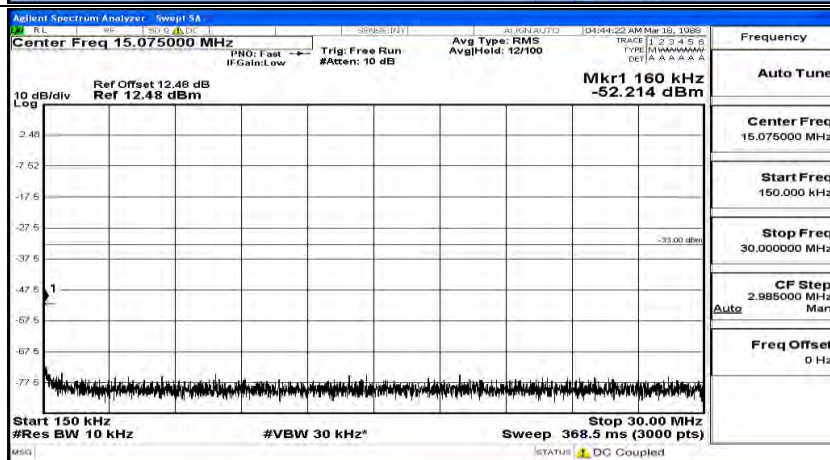

(Channel Bandwidth:20 MHz)_HCH_QPSK_1RB#49

(Channel Bandwidth:20 MHz)_HCH_QPSK_1RB#99

(Channel Bandwidth:20 MHz)_LCH_16QAM_1RB#0

(Channel Bandwidth:20 MHz) LCH_16QAM_1RB#49

(Channel Bandwidth:20 MHz) LCH_16QAM_1RB#99