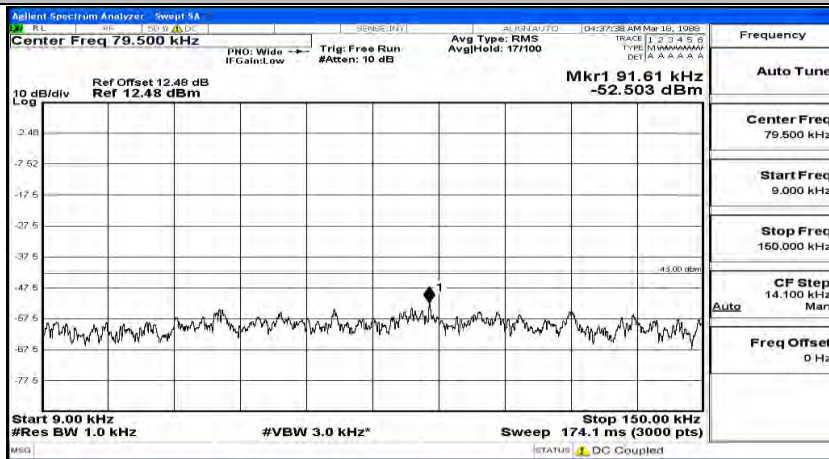

Frequency
Auto Tune
Center Freq 79.500 kHz
Start Freq 9.000 kHz
Stop Freq 160.000 kHz
CF Step 14.100 kHz Man
Freq Offset 0 Hz