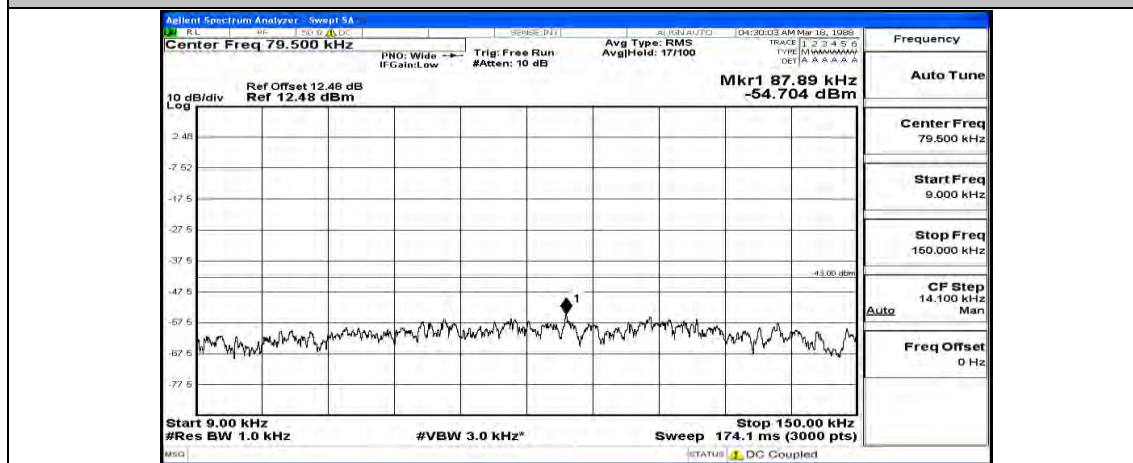

(Channel Bandwidth: 5 MHz)_HCH_QPSK_1RB#24