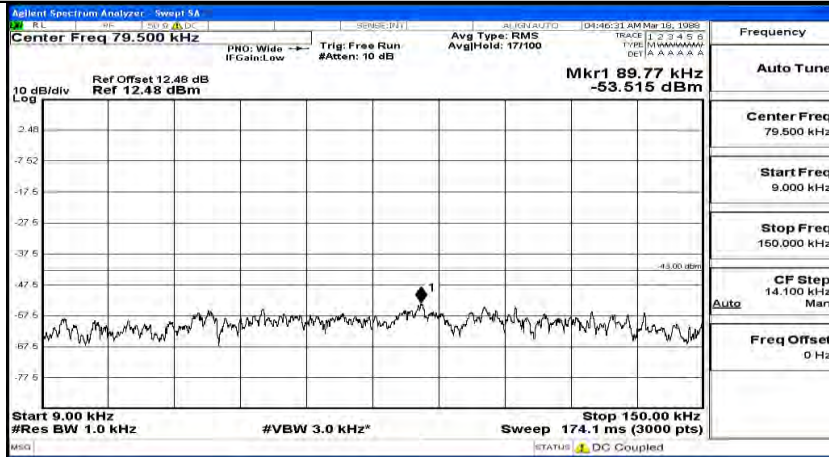

(Channel Bandwidth:20 MHz)_MCH_QPSK_1RB#49

(Channel Bandwidth:20 MHz)_MCH_QPSK_1RB#99

(Channel Bandwidth:20 MHz)_HCH_QPSK_1RB#0

Frequency
Auto Tune
Center Freq 79.500 kHz
Start Freq 9.000 kHz
Stop Freq 150.000 kHz
CF Step 14.100 kHz Man
Freq Offset 0 Hz

Frequency
Auto Tune
Center Freq 15.075000 MHz
Start Freq 150.000 kHz
Stop Freq 30.000000 MHz
CF Step 2.985000 MHz Man
Freq Offset 0 Hz

Frequency
Auto Tune
Center Freq 13.015000000 GHz
Start Freq 30.000000 MHz
Stop Freq 26.000000000 GHz
CF Step 2.597000000 GHz Auto
Freq Offset 0 Hz