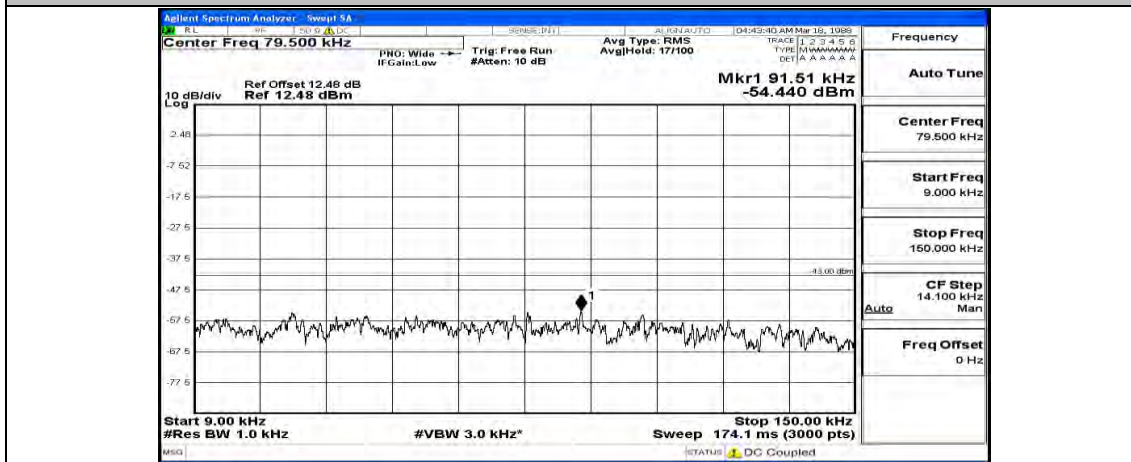

(Channel Bandwidth:20 MHz)_HCH_QPSK_1RB#49

(Channel Bandwidth:20 MHz)_HCH_QPSK_1RB#99

(Channel Bandwidth:20 MHz)_LCH_16QAM_1RB#0

(Channel Bandwidth:20 MHz) LCH_16QAM_1RB#49

(Channel Bandwidth:20 MHz) LCH_16QAM_1RB#99