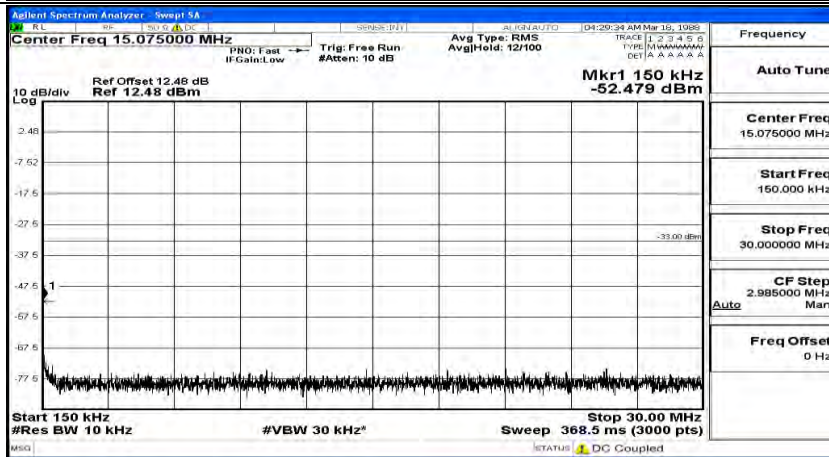

(Channel Bandwidth: 5 MHz) MCH_QPSK_1RB#12

(Channel Bandwidth: 5 MHz) MCH_QPSK_1RB#24

(Channel Bandwidth: 5 MHz)_HCH_QPSK_1RB#0

Frequency
Auto Tune
Center Freq 79.500 kHz
Start Freq 9.000 kHz
Stop Freq 150.000 kHz
CF Step 14.100 kHz Man
Freq Offset 0 Hz