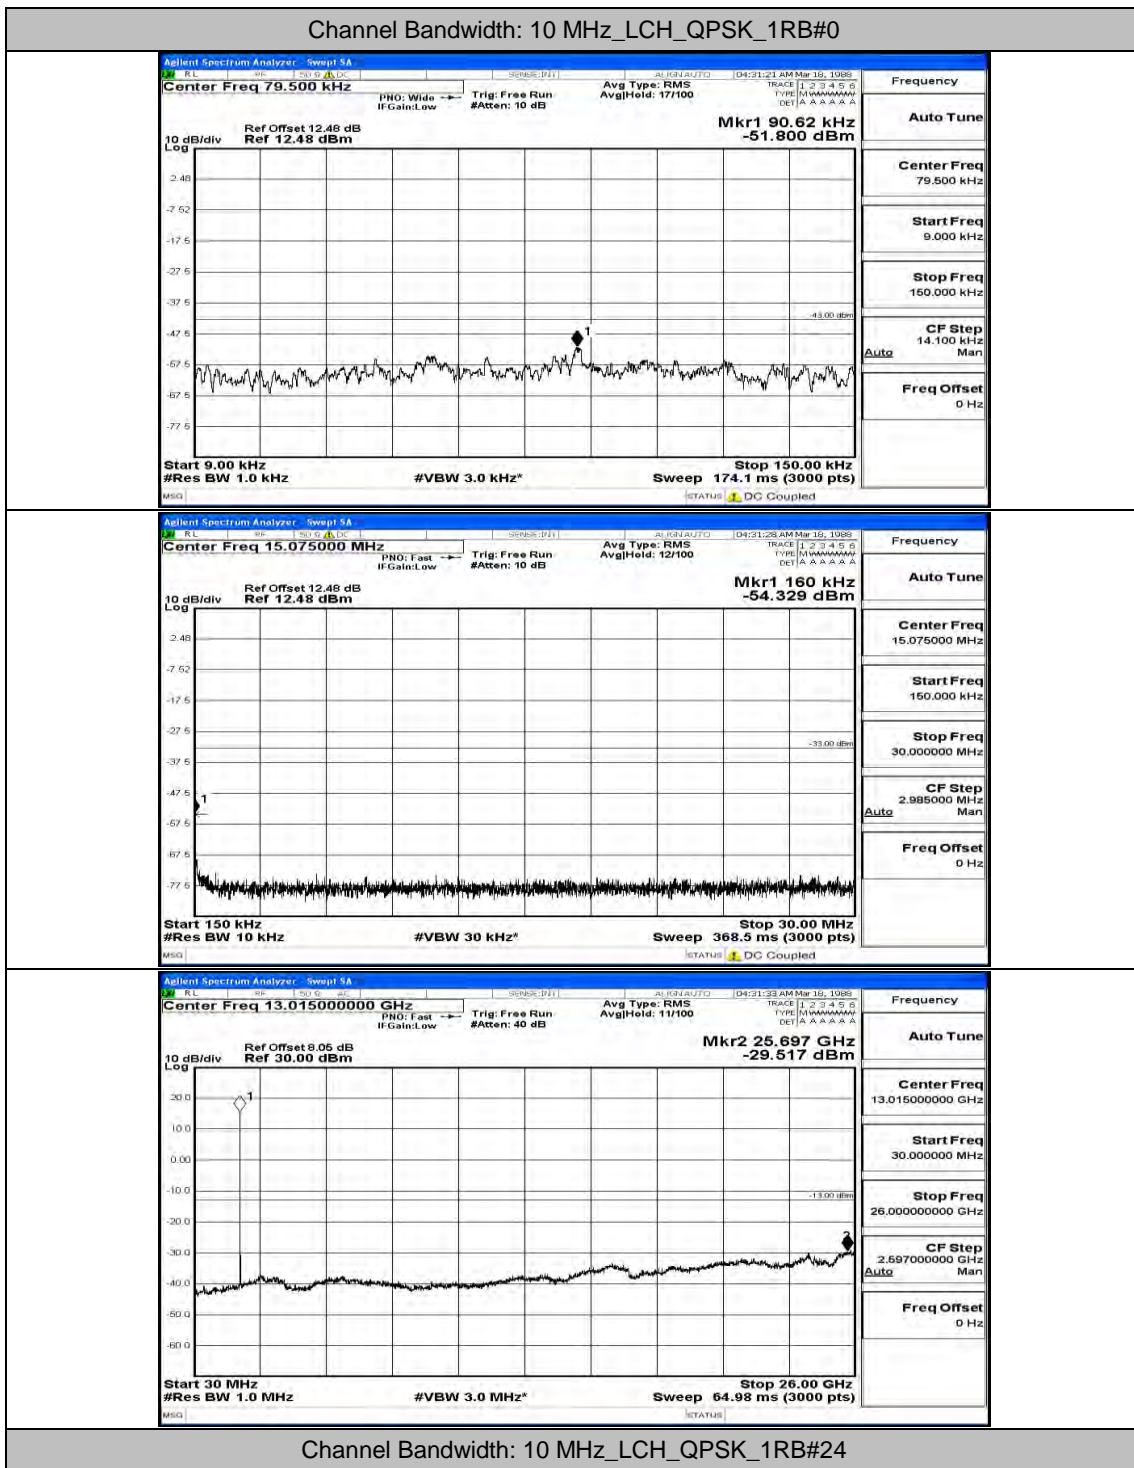

Channel Bandwidth: 10 MHz