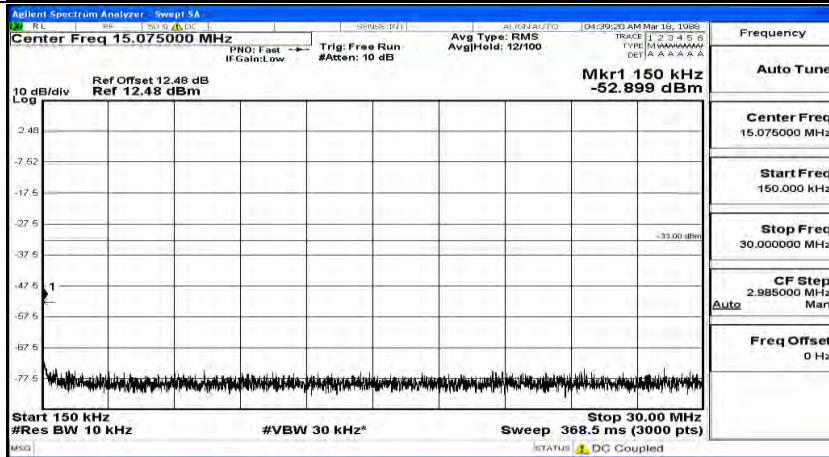

(Channel Bandwidth:15 MHz)_MCH_QPSK_1RB#37