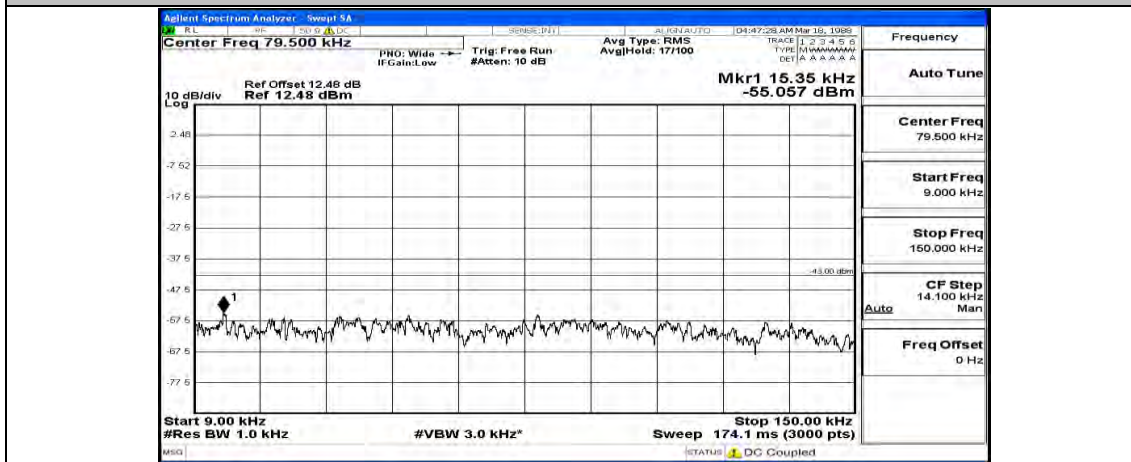

(Channel Bandwidth:20 MHz)_MCH_16QAM_1RB#0

(Channel Bandwidth:20 MHz)_MCH_16QAM_1RB#49

(Channel Bandwidth:20 MHz)_MCH_16QAM_1RB#99

(Channel Bandwidth:20 MHz)_HCH_16QAM_1RB#0

(Channel Bandwidth:20 MHz)_HCH_16QAM_1RB#49