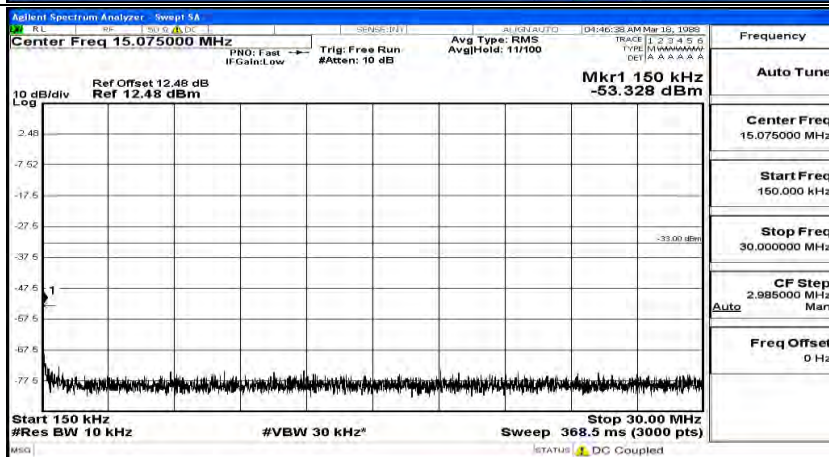

(Channel Bandwidth:20 MHz)_MCH_QPSK_1RB#49

(Channel Bandwidth:20 MHz)_MCH_QPSK_1RB#99

(Channel Bandwidth:20 MHz)_HCH_QPSK_1RB#0

Frequency
Auto Tune
Center Freq 79.500 kHz
Start Freq 9.000 kHz
Stop Freq 150.000 kHz
CF Step 14.100 kHz Man
Freq Offset 0 Hz