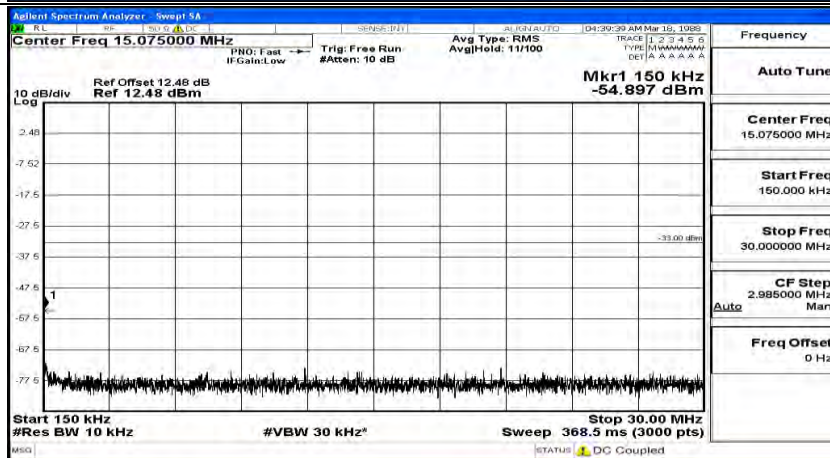

(Channel Bandwidth:15 MHz)_MCH_QPSK_1RB#74