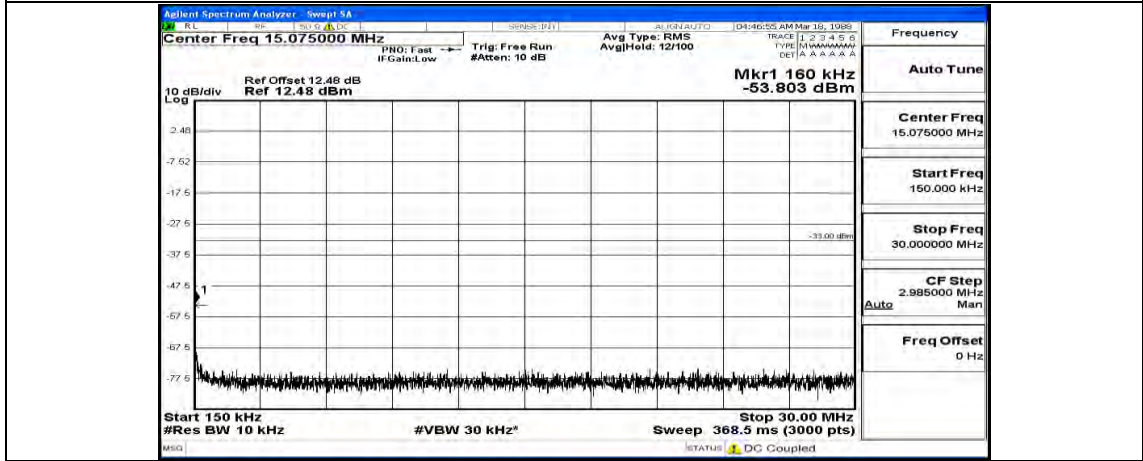

(Channel Bandwidth:20 MHz)_HCH_QPSK_1RB#99