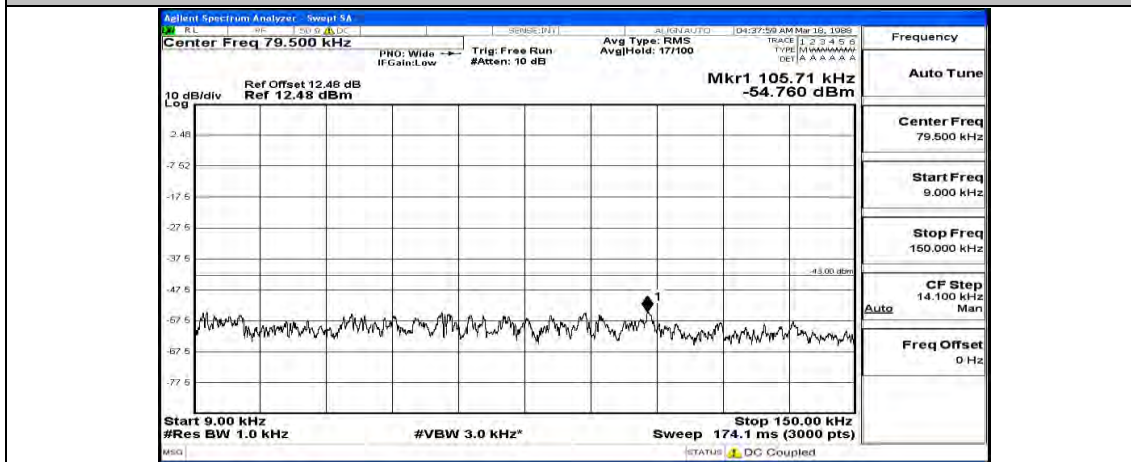

(Channel Bandwidth:15 MHz)_LCH_16QAM_1RB#0