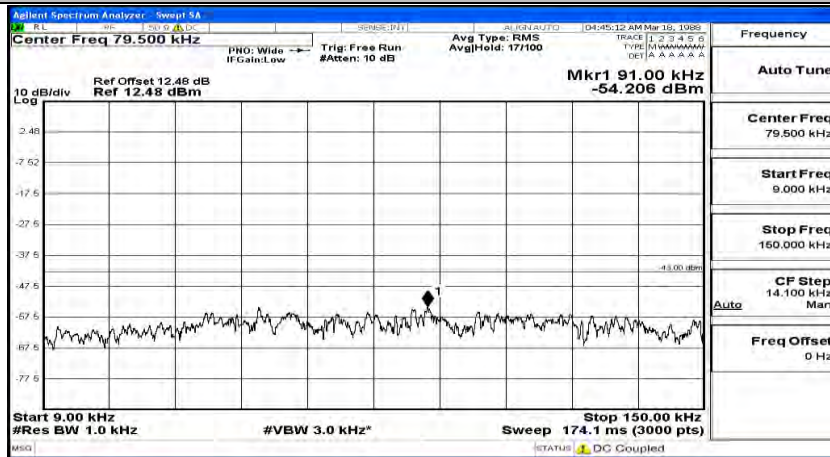

(Channel Bandwidth:20 MHz)_MCH_QPSK_1RB#49

(Channel Bandwidth:20 MHz)_MCH_QPSK_1RB#99

(Channel Bandwidth:20 MHz)_HCH_QPSK_1RB#0

Frequency
Auto Tune
Center Freq 79.500 kHz
Start Freq 9.000 kHz
Stop Freq 150.000 kHz
CF Step 14.100 kHz Man
Freq Offset 0 Hz