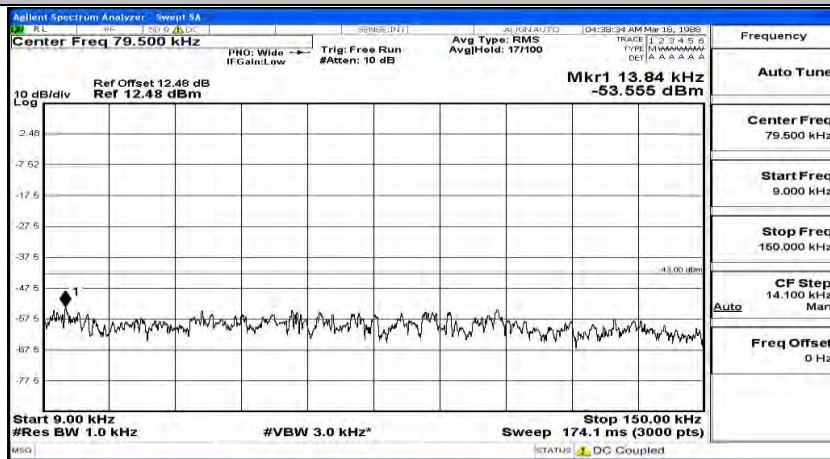

(Channel Bandwidth:15 MHz) LCH_16QAM_1RB#74