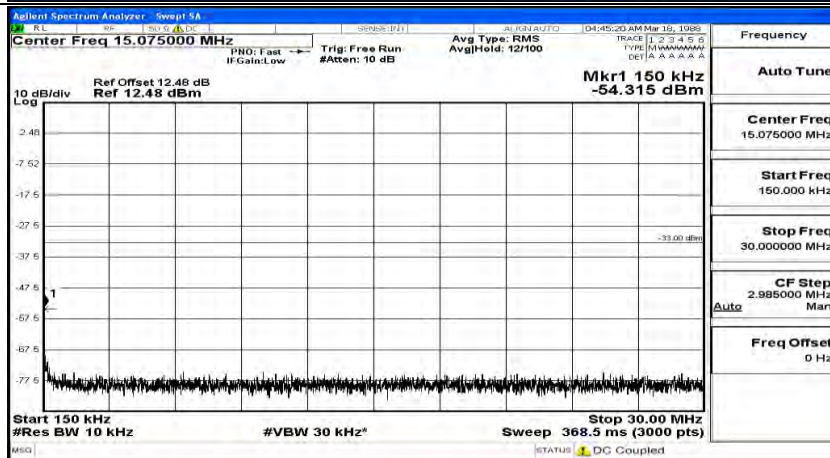

(Channel Bandwidth:20 MHz)_MCH_QPSK_1RB#49

(Channel Bandwidth:20 MHz)_MCH_QPSK_1RB#99

(Channel Bandwidth:20 MHz)_HCH_QPSK_1RB#0

Frequency
Auto Tune
Center Freq 79.500 kHz
Start Freq 9.000 kHz
Stop Freq 150.000 kHz
CF Step 14.100 kHz Man
Freq Offset 0 Hz