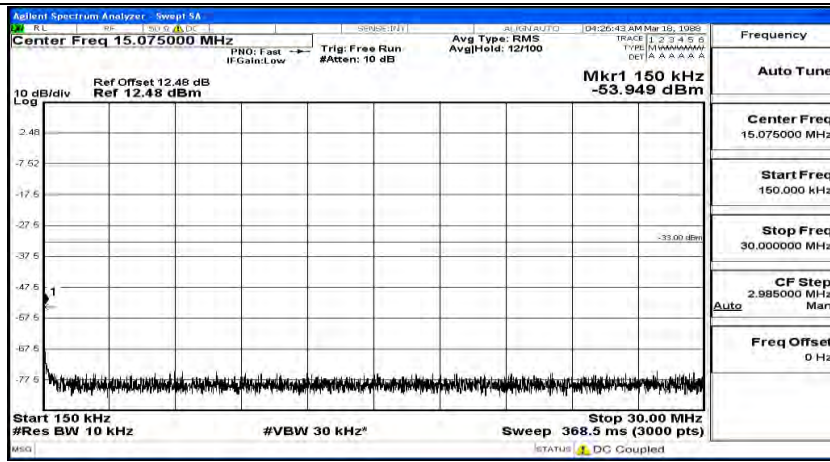

(Channel Bandwidth: 5 MHz)_HCH_QPSK_1RB#12

(Channel Bandwidth: 5 MHz)_HCH_QPSK_1RB#24

(Channel Bandwidth: 5 MHz)_LCH_16QAM_1RB#0

(Channel Bandwidth: 5 MHz)_LCH_16QAM_1RB#12

(Channel Bandwidth: 5 MHz) LCH_16QAM_1RB#24