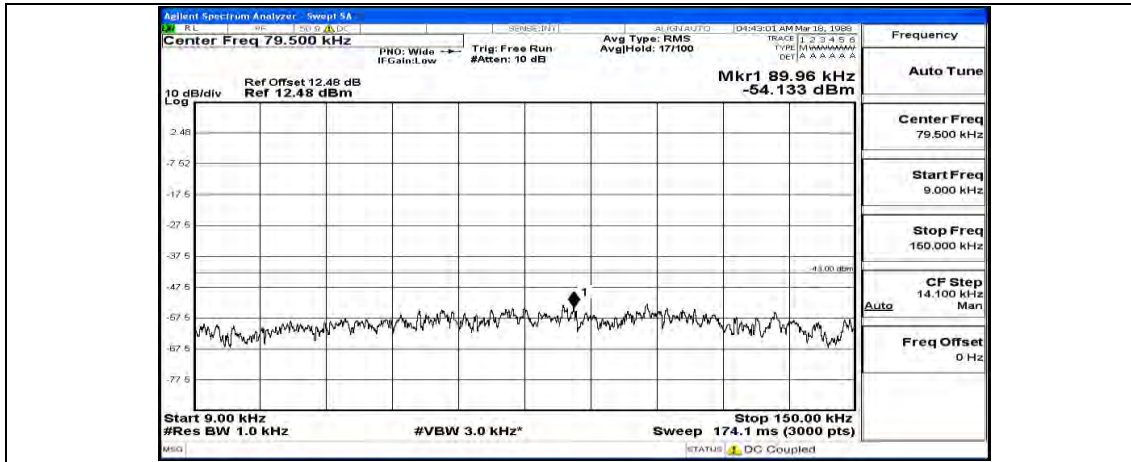

(Channel Bandwidth:20 MHz)_LCH_QPSK_1RB#49