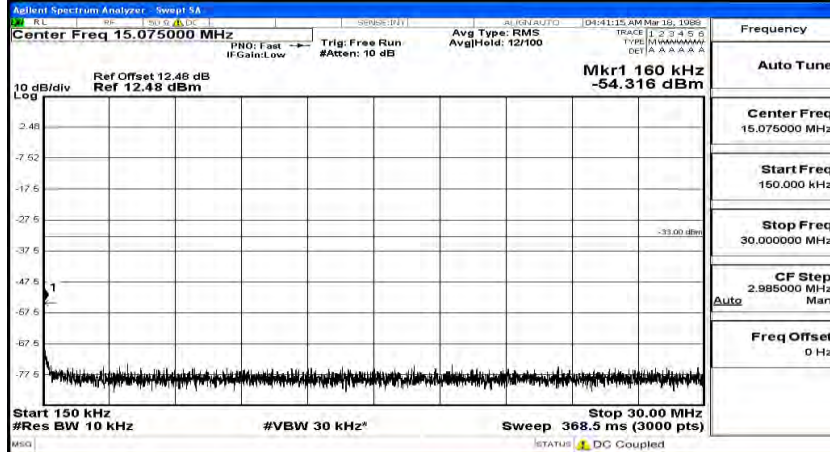

(Channel Bandwidth:15 MHz)_HCH_QPSK_1RB#74