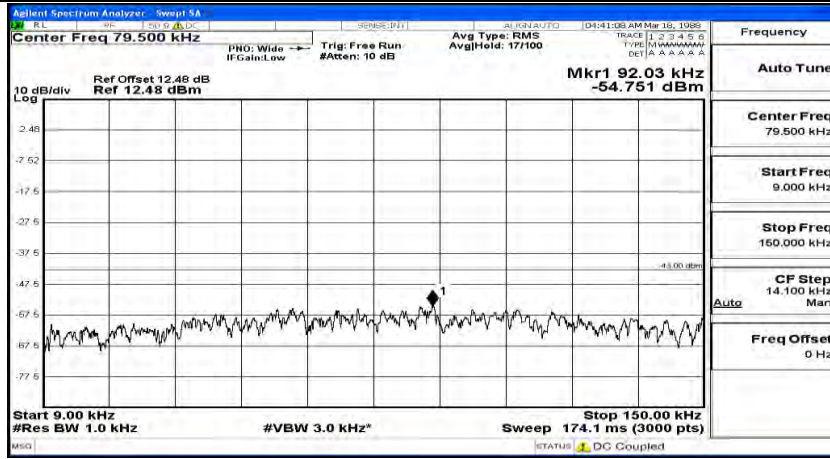

(Channel Bandwidth:15 MHz)_HCH_QPSK_1RB#74