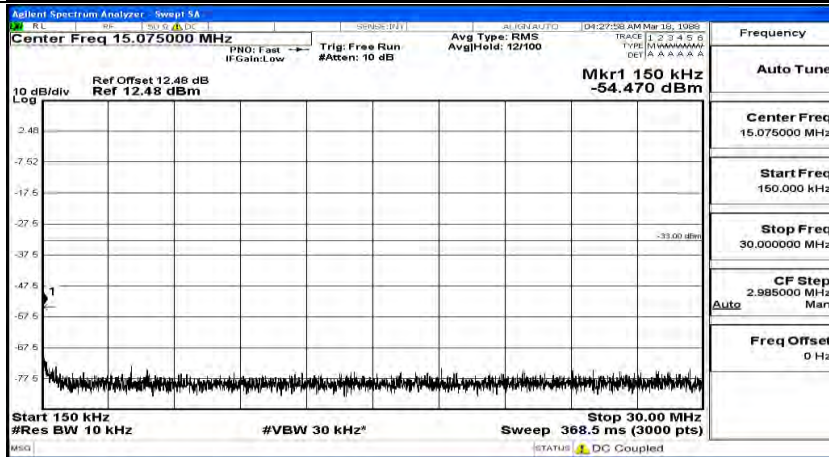

(Channel Bandwidth: 5 MHz) MCH_QPSK_1RB#12

(Channel Bandwidth: 5 MHz) MCH_QPSK_1RB#24

(Channel Bandwidth: 5 MHz)_HCH_QPSK_1RB#0

Frequency
Auto Tune
Center Freq 79.500 kHz
Start Freq 9.000 kHz
Stop Freq 150.000 kHz
CF Step 14.100 kHz Man
Freq Offset 0 Hz