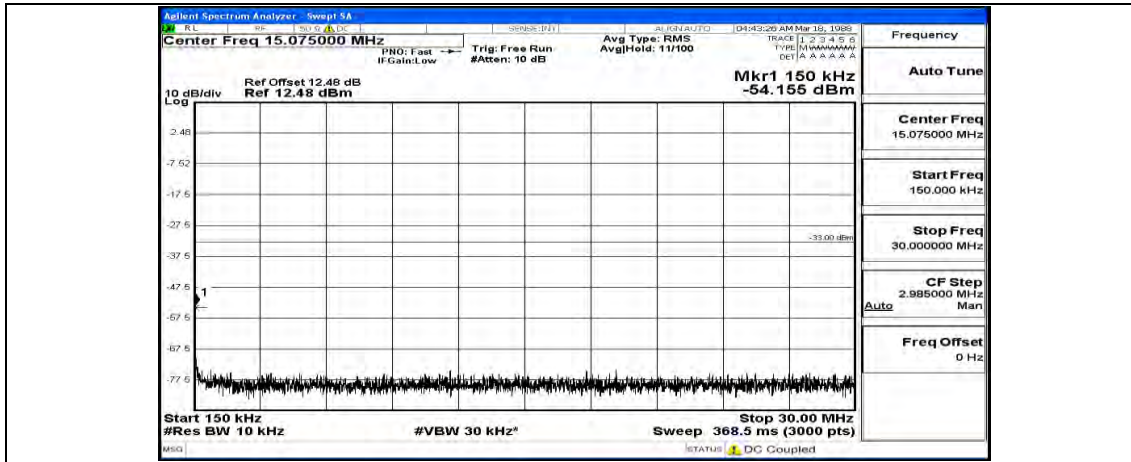

(Channel Bandwidth:20 MHz)_MCH_QPSK_1RB#0