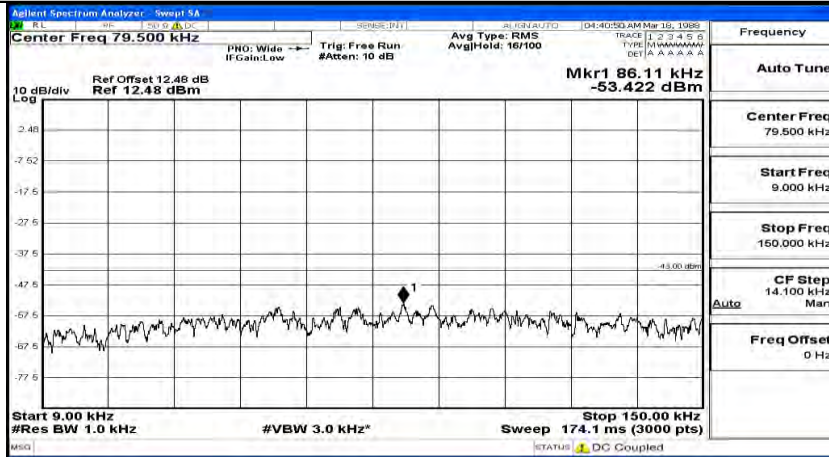

(Channel Bandwidth:15 MHz)_MCH_QPSK_1RB#37

(Channel Bandwidth:15 MHz)_MCH_QPSK_1RB#74

(Channel Bandwidth:15 MHz)_HCH_QPSK_1RB#0

Frequency
Auto Tune
Center Freq 79.500 kHz
Start Freq 9.000 kHz
Stop Freq 150.000 kHz
CF Step 14.100 kHz Man
Freq Offset 0 Hz