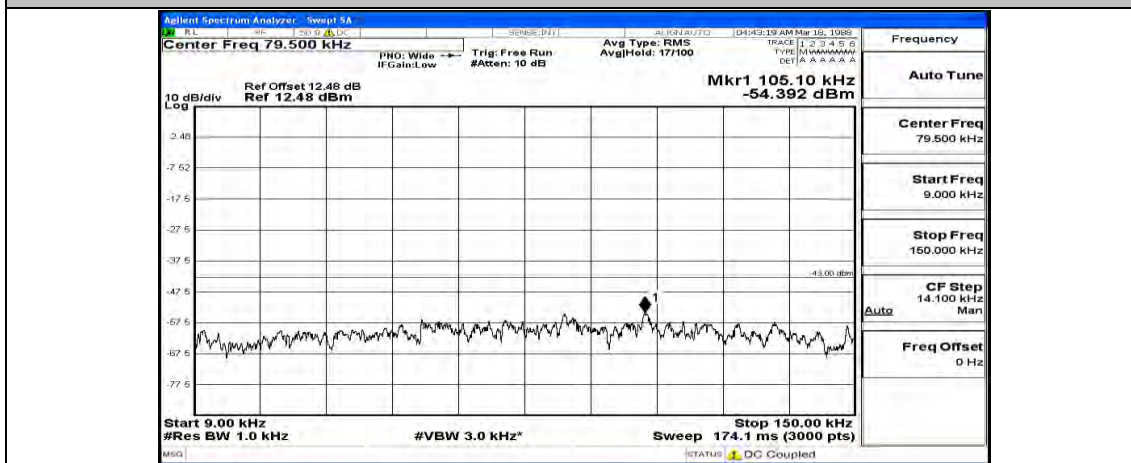

(Channel Bandwidth:20 MHz)_LCH_QPSK_1RB#99