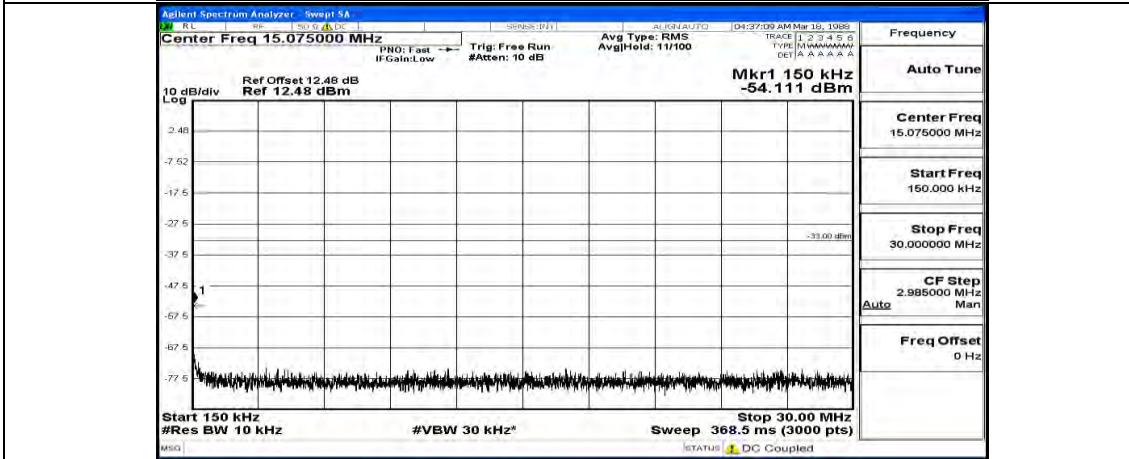

Channel Bandwidth: 10 MHz_HCH_16QAM_1RB#24

Channel Bandwidth: 10 MHz_HCH_16QAM_1RB#49

Channel Bandwidth: 15 MHz

(Channel Bandwidth:15 MHz)_LCH_QPSK_1RB#0

(Channel Bandwidth:15 MHz)_LCH_QPSK_1RB#37

Frequency
Auto Tune
Center Freq 79.500 kHz
Start Freq 9.000 kHz
Stop Freq 160.000 kHz
CF Step 14.100 kHz Man
Freq Offset 0 Hz