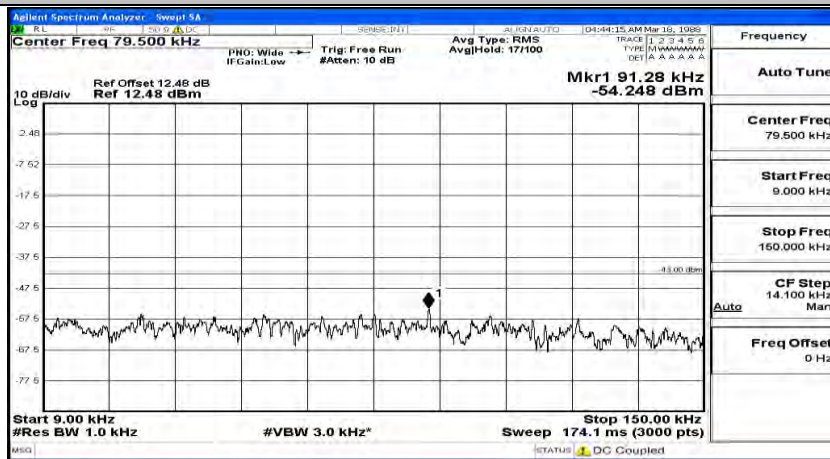

(Channel Bandwidth:20 MHz) LCH_16QAM_1RB#99