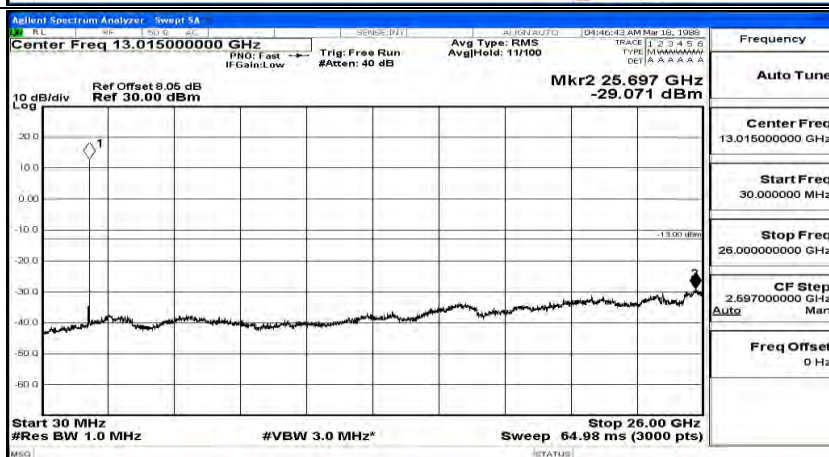

(Channel Bandwidth:20 MHz)_MCH_QPSK_1RB#49

(Channel Bandwidth:20 MHz)_MCH_QPSK_1RB#99

(Channel Bandwidth:20 MHz)_HCH_QPSK_1RB#0

Frequency
Auto Tune
Center Freq 79.500 kHz
Start Freq 9.000 kHz
Stop Freq 150.000 kHz
CF Step 14.100 kHz Man
Freq Offset 0 Hz

Frequency
Auto Tune
Center Freq 15.075000 MHz
Start Freq 150.000 kHz
Stop Freq 30.000000 MHz
CF Step 2.985000 MHz Man
Freq Offset 0 Hz

Frequency
Auto Tune
Center Freq 13.015000000 GHz
Start Freq 30.000000 MHz
Stop Freq 26.000000000 GHz
CF Step 2.597000000 GHz Auto
Freq Offset 0 Hz