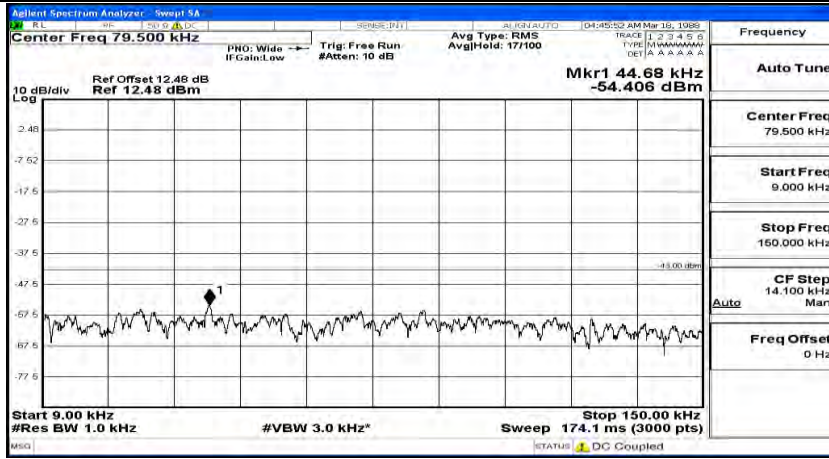

(Channel Bandwidth:20 MHz)_MCH_16QAM_1RB#99