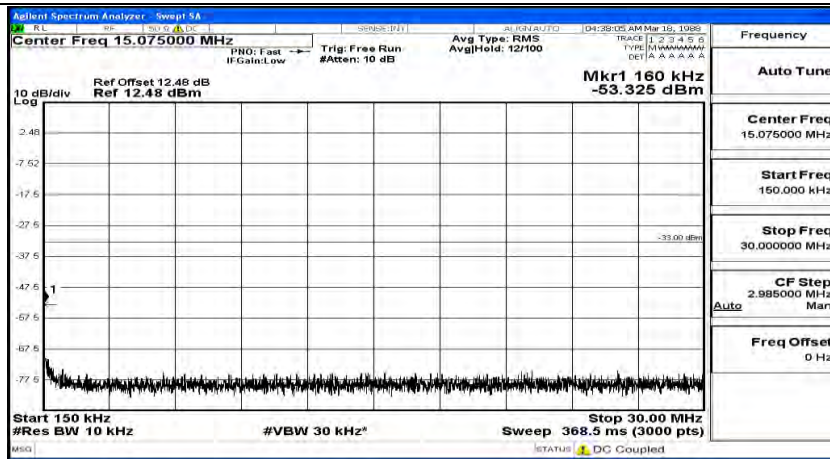

(Channel Bandwidth:15 MHz) LCH_16QAM_1RB#37