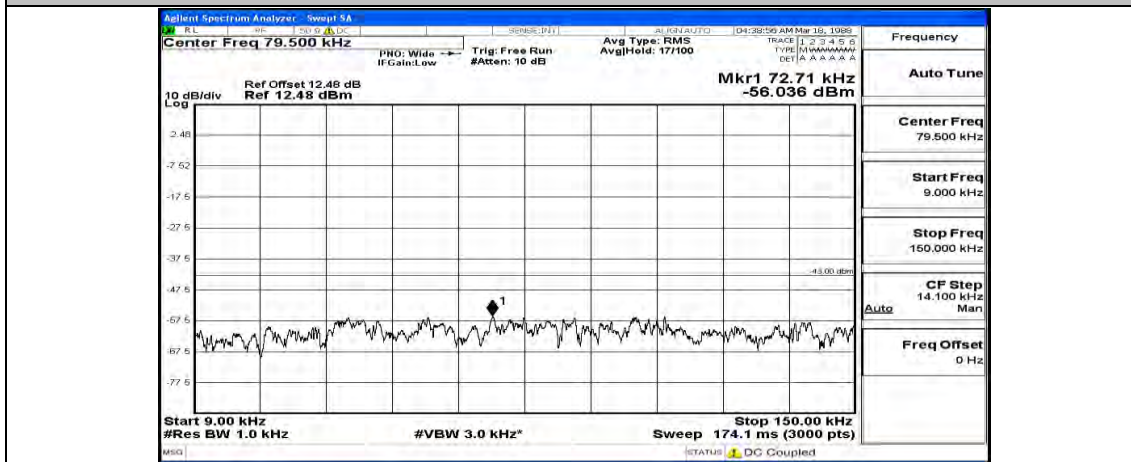

(Channel Bandwidth:15 MHz)_MCH_QPSK_1RB#0