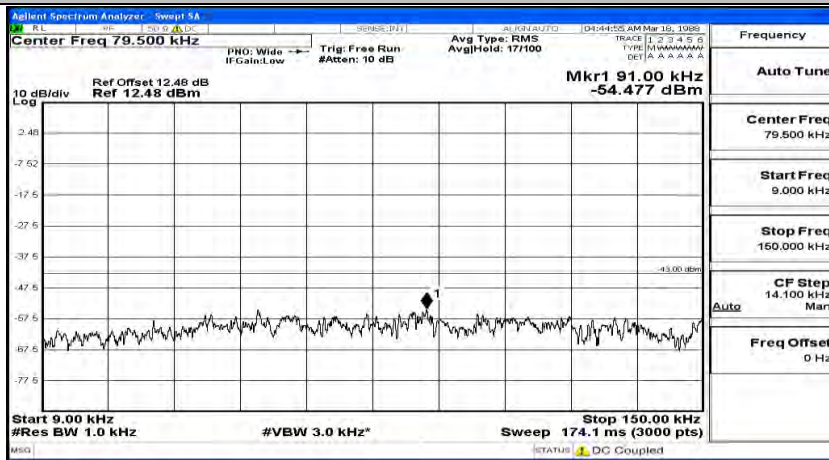

(Channel Bandwidth:20 MHz)_MCH_QPSK_1RB#49

(Channel Bandwidth:20 MHz)_MCH_QPSK_1RB#99

(Channel Bandwidth:20 MHz)_HCH_QPSK_1RB#0

Frequency
Auto Tune
Center Freq 79.500 kHz
Start Freq 9.000 kHz
Stop Freq 150.000 kHz
CF Step 14.100 kHz Man
Freq Offset 0 Hz