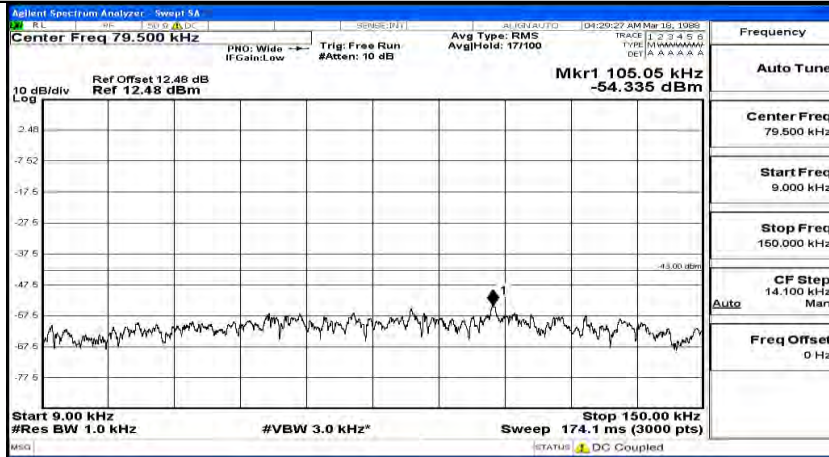

(Channel Bandwidth: 5 MHz) MCH_QPSK_1RB#12

(Channel Bandwidth: 5 MHz) MCH_QPSK_1RB#24

(Channel Bandwidth: 5 MHz)_HCH_QPSK_1RB#0

Frequency
Auto Tune
Center Freq 79.500 kHz
Start Freq 9.000 kHz
Stop Freq 150.000 kHz
CF Step 14.100 kHz Man
Freq Offset 0 Hz