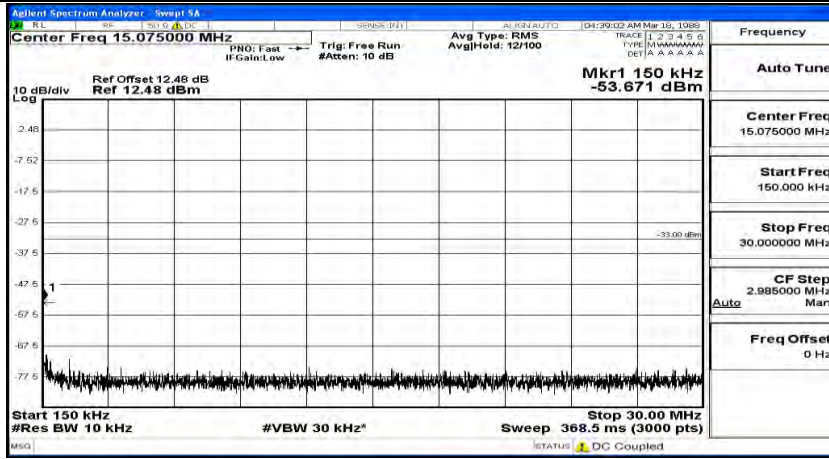

(Channel Bandwidth:15 MHz)_LCH_QPSK_1RB#74

Frequency
Auto Tune
Center Freq 79.500 kHz
Start Freq 9.000 kHz
Stop Freq 160.000 kHz
CF Step 14.100 kHz Man
Freq Offset 0 Hz

(Channel Bandwidth:15 MHz)_MCH_QPSK_1RB#0