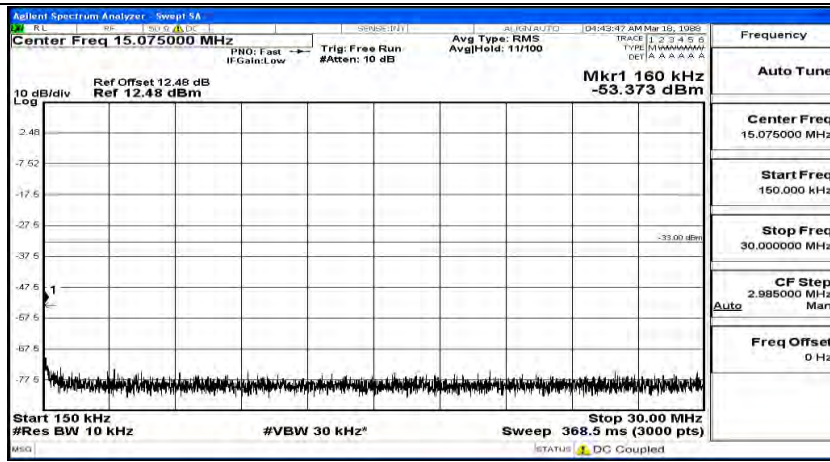

(Channel Bandwidth:20 MHz)_HCH_QPSK_1RB#49

(Channel Bandwidth:20 MHz)_HCH_QPSK_1RB#99

(Channel Bandwidth:20 MHz)_LCH_16QAM_1RB#0

(Channel Bandwidth:20 MHz) LCH_16QAM_1RB#49

(Channel Bandwidth:20 MHz) LCH_16QAM_1RB#99