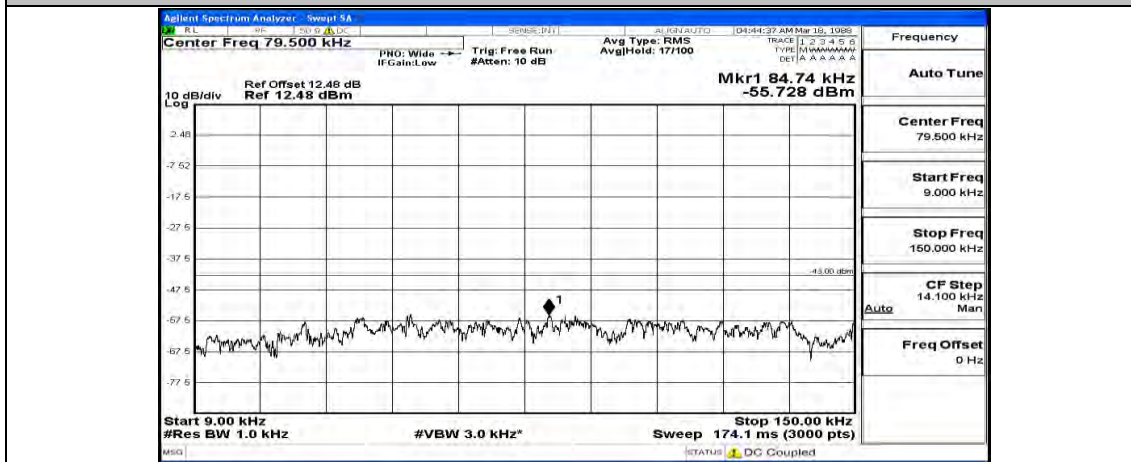

(Channel Bandwidth:20 MHz)_MCH_QPSK_1RB#49

(Channel Bandwidth:20 MHz)_MCH_QPSK_1RB#99

(Channel Bandwidth:20 MHz)_HCH_QPSK_1RB#0

Frequency
Auto Tune
Center Freq 79.500 kHz
Start Freq 9.000 kHz
Stop Freq 150.000 kHz
CF Step 14.100 kHz Man
Freq Offset 0 Hz