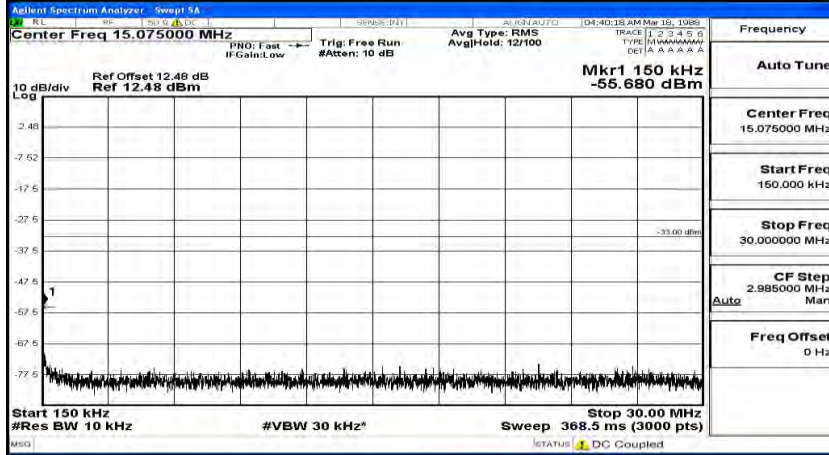

(Channel Bandwidth:15 MHz)_MCH_16QAM_1RB#74