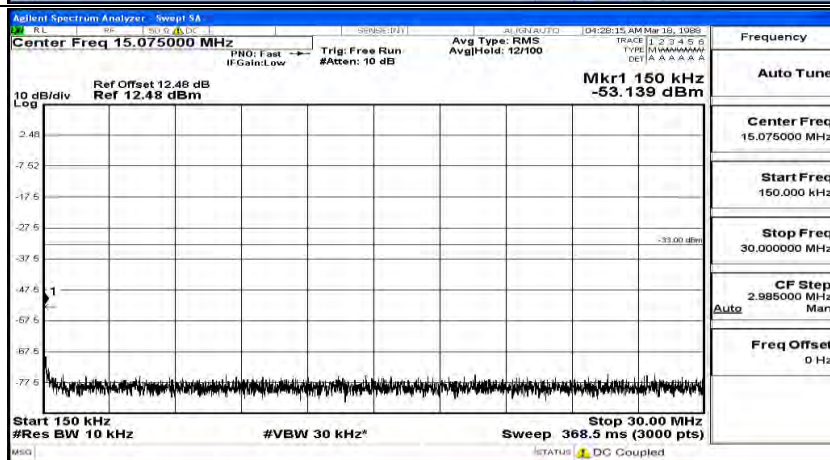

(Channel Bandwidth: 5 MHz) MCH_QPSK_1RB#12

(Channel Bandwidth: 5 MHz) MCH_QPSK_1RB#24

(Channel Bandwidth: 5 MHz)_HCH_QPSK_1RB#0

Frequency
Auto Tune
Center Freq 79.500 kHz
Start Freq 9.000 kHz
Stop Freq 150.000 kHz
CF Step 14.100 kHz Man
Freq Offset 0 Hz