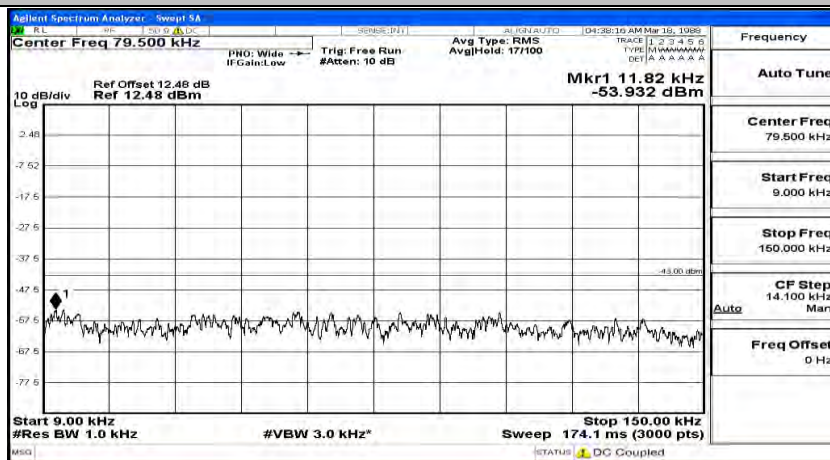

(Channel Bandwidth:15 MHz) LCH_16QAM_1RB#37