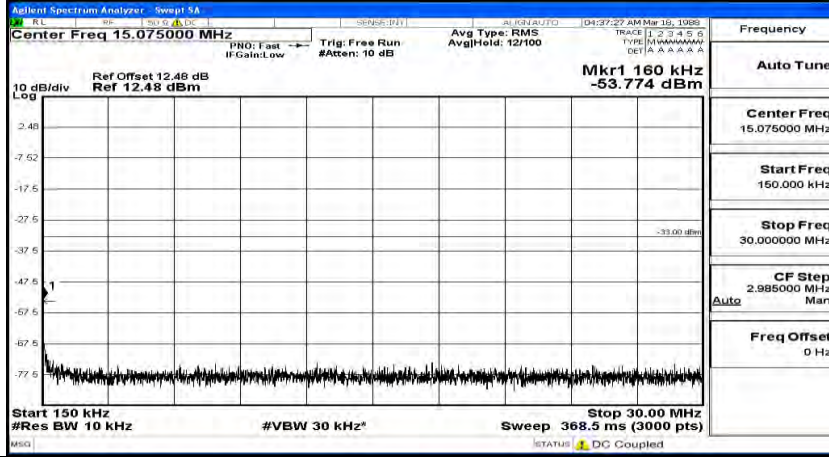

Channel Bandwidth: 10 MHz_HCH_16QAM_1RB#24

Channel Bandwidth: 10 MHz_HCH_16QAM_1RB#49

Channel Bandwidth: 15 MHz

(Channel Bandwidth:15 MHz)_LCH_QPSK_1RB#0

(Channel Bandwidth:15 MHz)_LCH_QPSK_1RB#37

Frequency
Auto Tune
Center Freq 79.500 kHz
Start Freq 9.000 kHz
Stop Freq 160.000 kHz
CF Step 14.100 kHz Man
Freq Offset 0 Hz