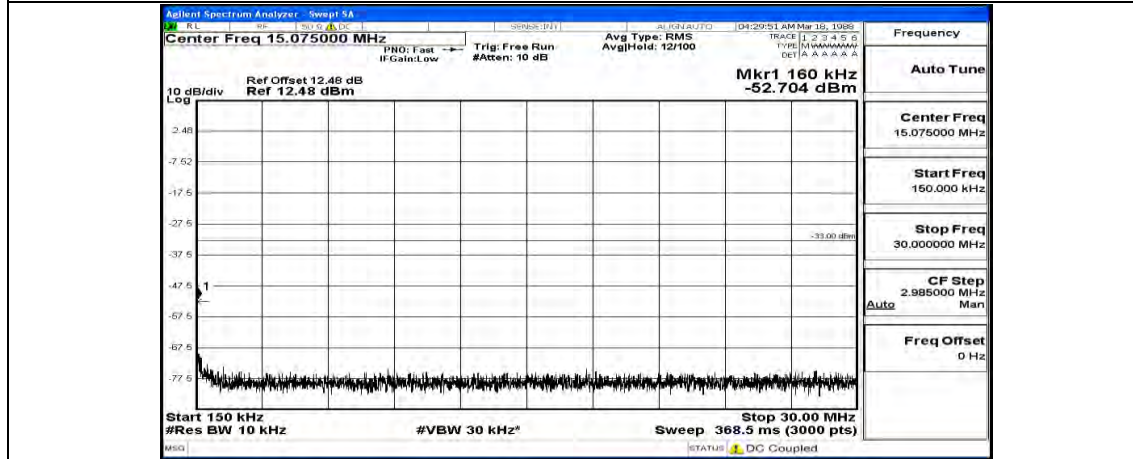

(Channel Bandwidth: 5 MHz)_HCH_QPSK_1RB#24