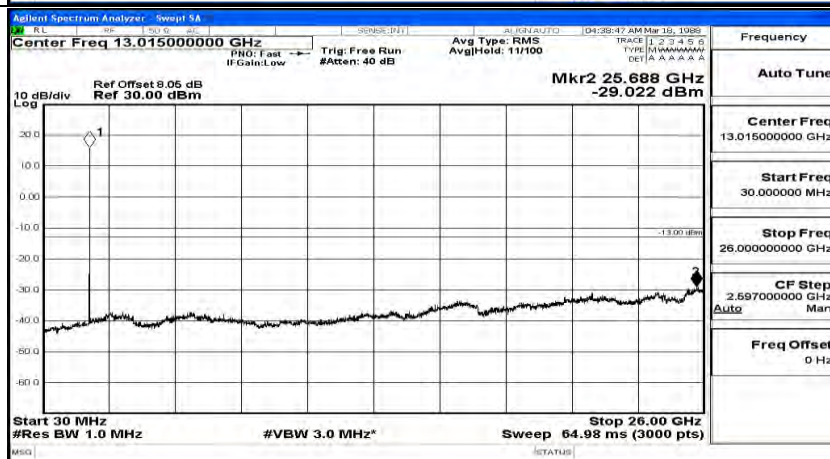

(Channel Bandwidth:15 MHz) LCH_16QAM_1RB#74