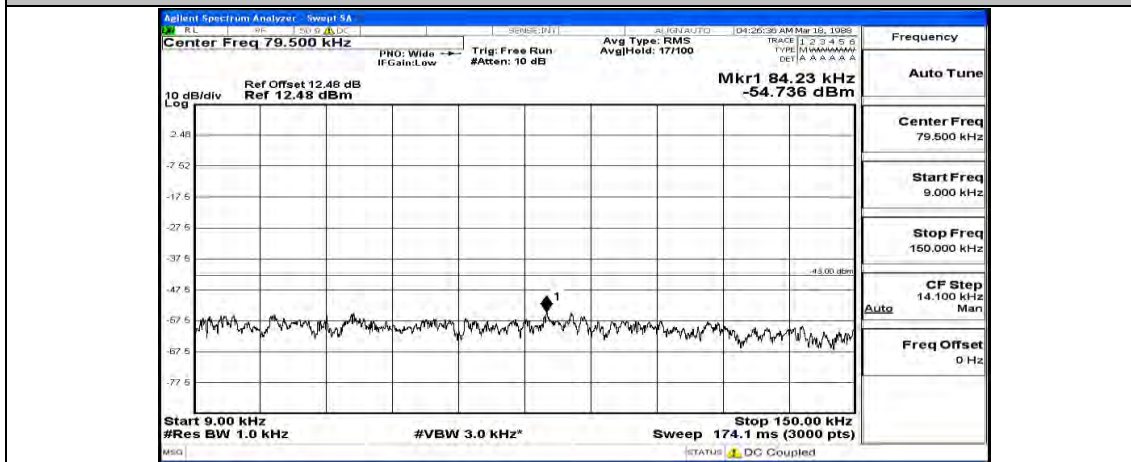

(Channel Bandwidth: 5 MHz)_HCH_QPSK_1RB#12

(Channel Bandwidth: 5 MHz)_HCH_QPSK_1RB#24

(Channel Bandwidth: 5 MHz)_LCH_16QAM_1RB#0

(Channel Bandwidth: 5 MHz)_LCH_16QAM_1RB#12

(Channel Bandwidth: 5 MHz) LCH_16QAM_1RB#24