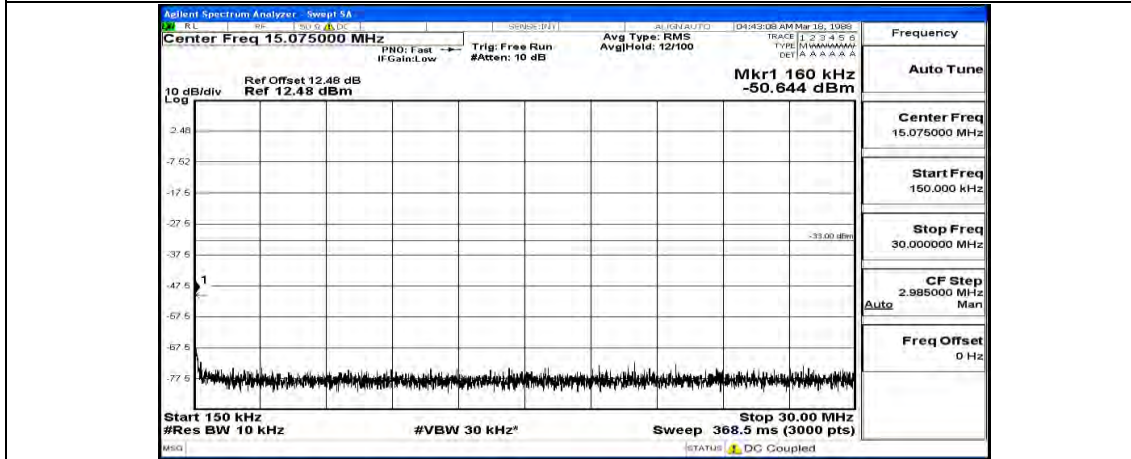

(Channel Bandwidth:20 MHz)_LCH_QPSK_1RB#99