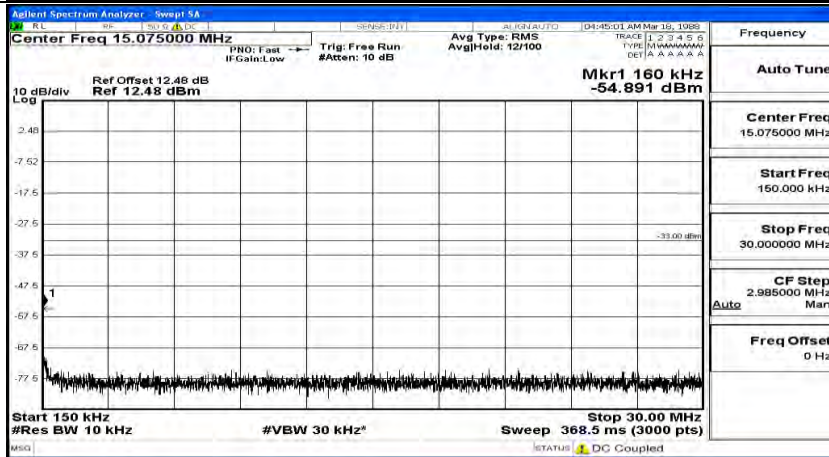

(Channel Bandwidth:20 MHz)_MCH_QPSK_1RB#49

(Channel Bandwidth:20 MHz)_MCH_QPSK_1RB#99

(Channel Bandwidth:20 MHz)_HCH_QPSK_1RB#0

Frequency
Auto Tune
Center Freq 79.500 kHz
Start Freq 9.000 kHz
Stop Freq 150.000 kHz
CF Step 14.100 kHz Man
Freq Offset 0 Hz