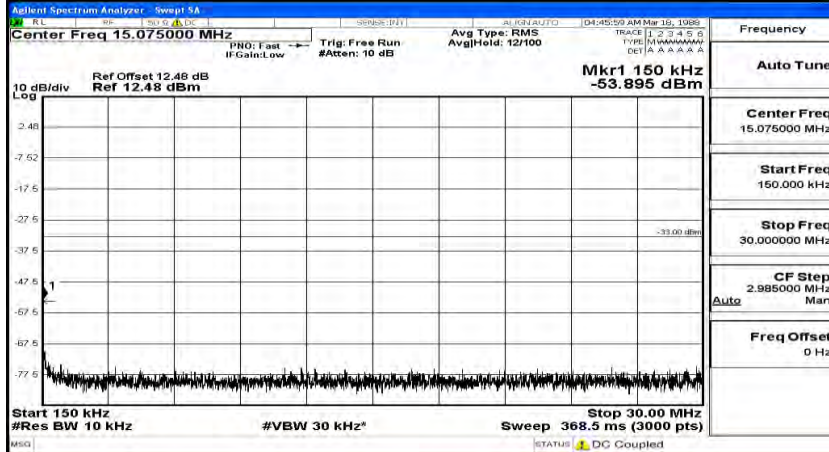

(Channel Bandwidth:20 MHz)_MCH_16QAM_1RB#99