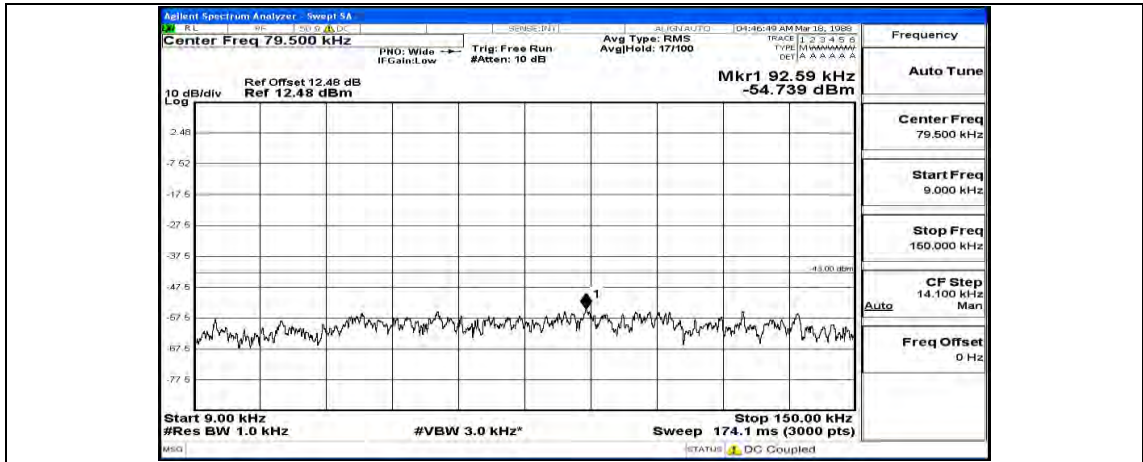

(Channel Bandwidth:20 MHz)_HCH_QPSK_1RB#99