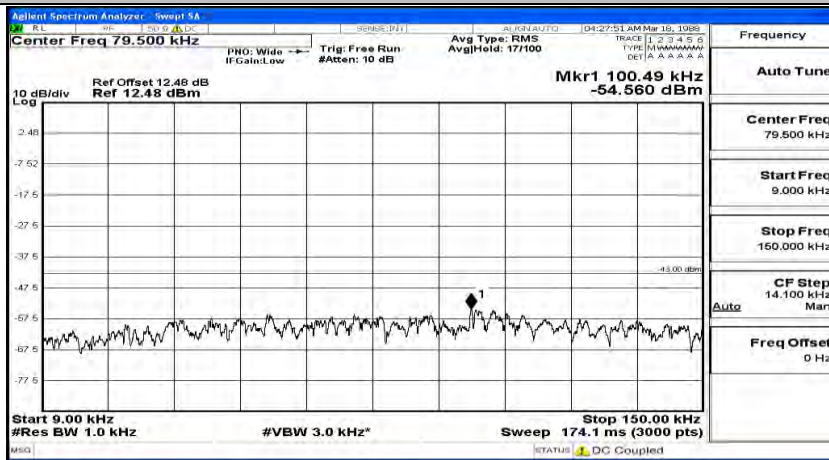

(Channel Bandwidth: 5 MHz) MCH_QPSK_1RB#12

(Channel Bandwidth: 5 MHz) MCH_QPSK_1RB#24

(Channel Bandwidth: 5 MHz)_HCH_QPSK_1RB#0

Frequency
Auto Tune
Center Freq 79.500 kHz
Start Freq 9.000 kHz
Stop Freq 150.000 kHz
CF Step 14.100 kHz Man
Freq Offset 0 Hz