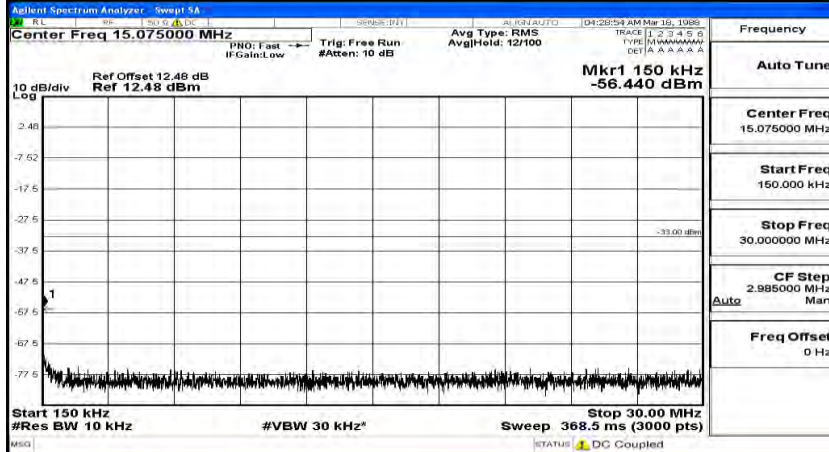

(Channel Bandwidth: 5 MHz)_MCH_16QAM_1RB#24