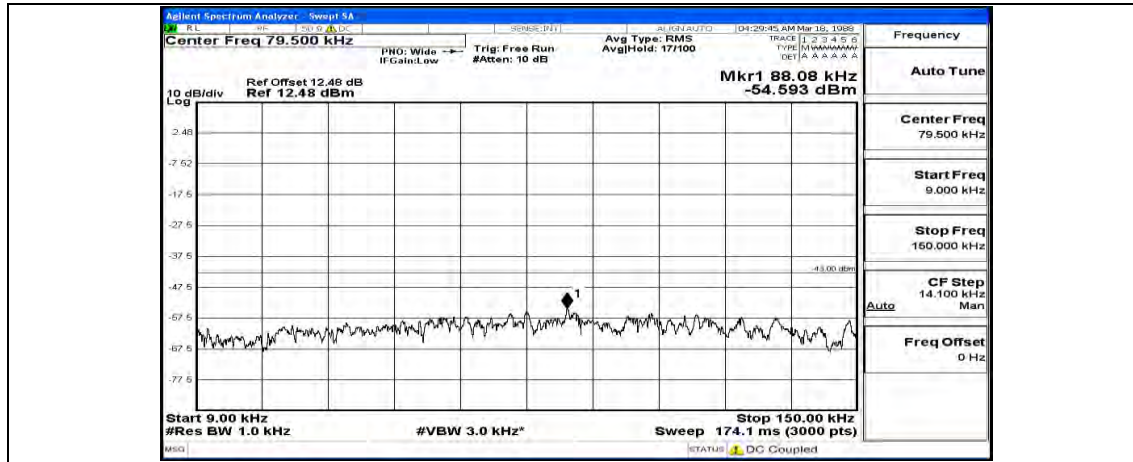

(Channel Bandwidth: 5 MHz)_HCH_QPSK_1RB#24