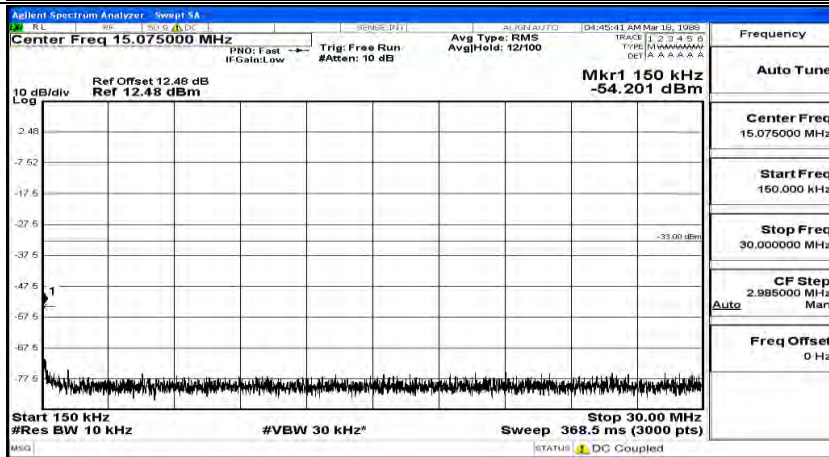

(Channel Bandwidth:20 MHz)_MCH_16QAM_1RB#0

(Channel Bandwidth:20 MHz)_MCH_16QAM_1RB#49