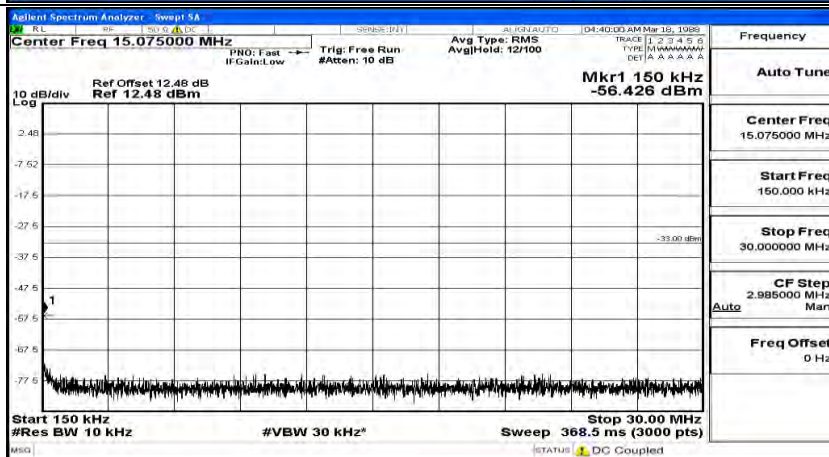

(Channel Bandwidth:15 MHz)_MCH_16QAM_1RB#0

(Channel Bandwidth:15 MHz)_MCH_16QAM_1RB#37