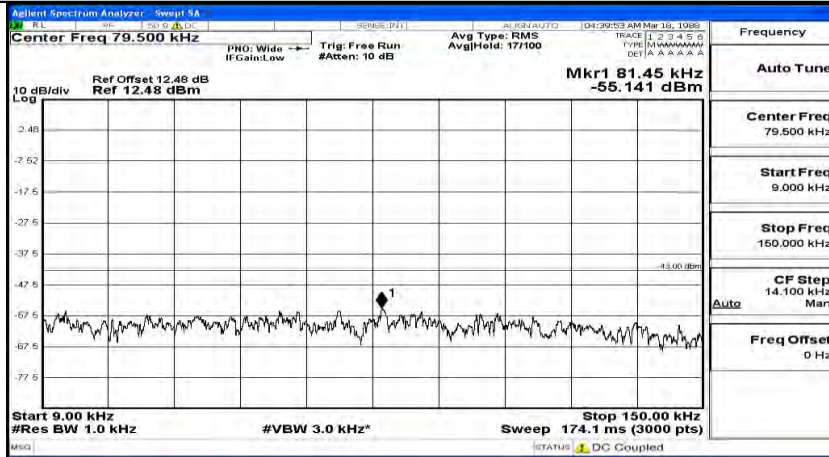

(Channel Bandwidth:15 MHz)_MCH_16QAM_1RB#0

(Channel Bandwidth:15 MHz)_MCH_16QAM_1RB#37