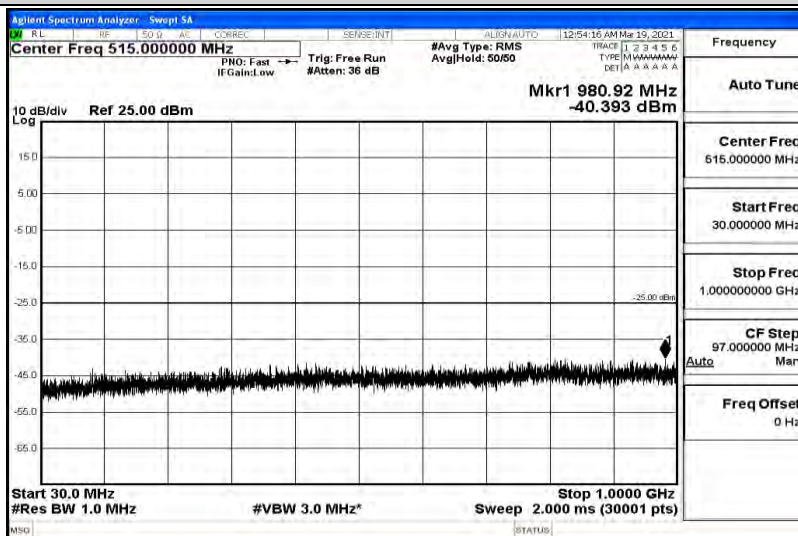

15MHz-16QAM-M-1RB#0-Range5:5000~12000MHz

15MHz-16QAM-M-1RB#0-Range6:12000~26500MHz

15MHz-16QAM-H-1RB#0-Range1:0.009~0.15MHz

15MHz-16QAM-H-1RB#0-Range2:0.15~30MHz

15MHz-16QAM-H-1RB#0-Range3:30~1000MHz

15MHz-16QAM-H-1RB#0-Range4:1000~5000MHz