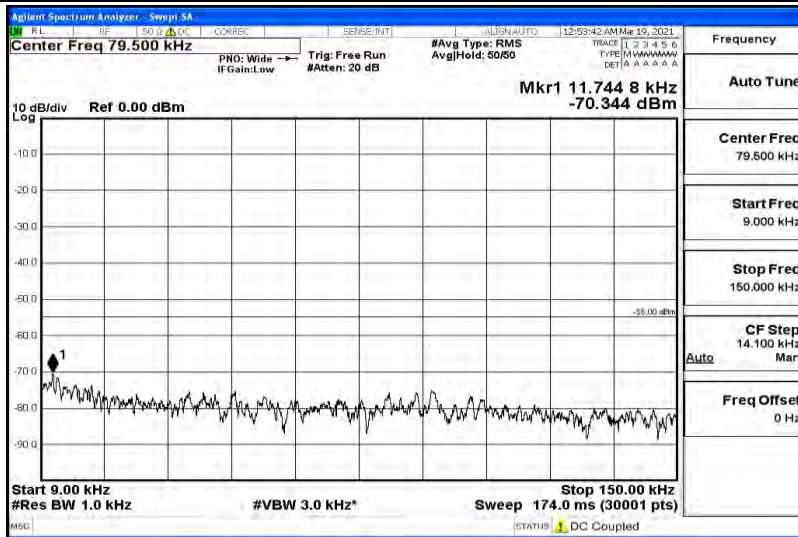

15MHz-16QAM-H-1RB#0-Range1:0.009~0.15MHz

15MHz-16QAM-H-1RB#0-Range2:0.15~30MHz