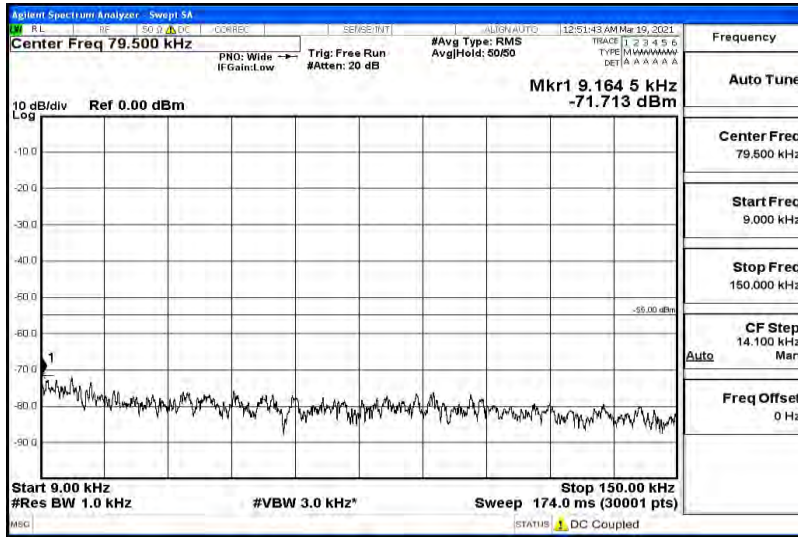

15MHz-QPSK-H-1RB#0-Range1:0.009~0.15MHz

15MHz-QPSK-H-1RB#0-Range2:0.15~30MHz