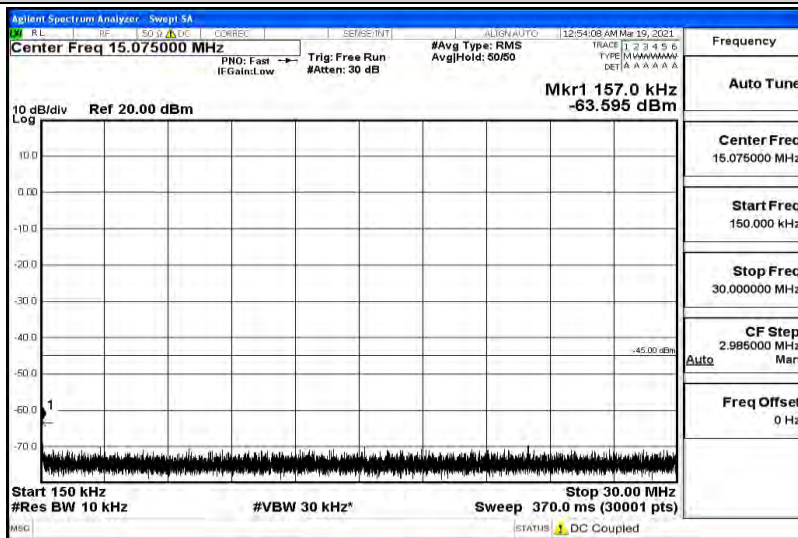

15MHz-16QAM-M-1RB#0-Range5:5000~12000MHz

15MHz-16QAM-M-1RB#0-Range6:12000~26500MHz

15MHz-16QAM-H-1RB#0-Range1:0.009~0.15MHz

15MHz-16QAM-H-1RB#0-Range2:0.15~30MHz

15MHz-16QAM-H-1RB#0-Range3:30~1000MHz

15MHz-16QAM-H-1RB#0-Range4:1000~5000MHz