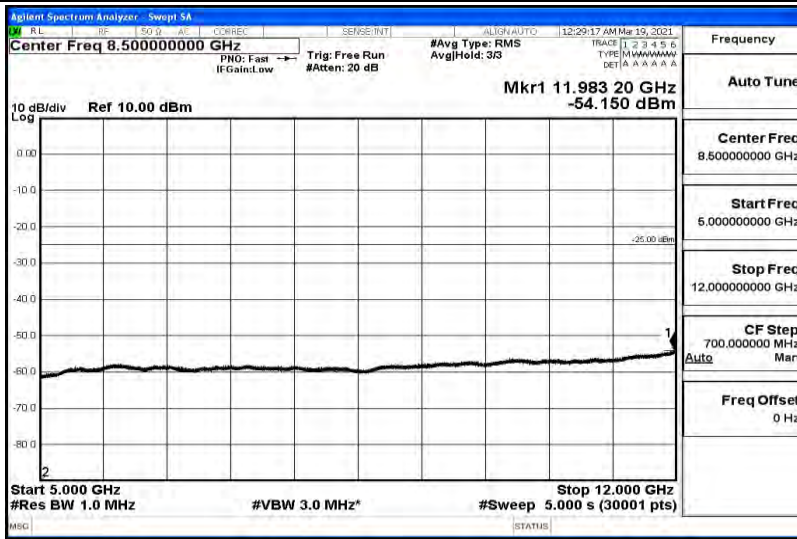

5MHz-16QAM-H-1RB#0-Range5:5000~12000MHz

5MHz-16QAM-H-1RB#0-Range6:12000~26500MHz