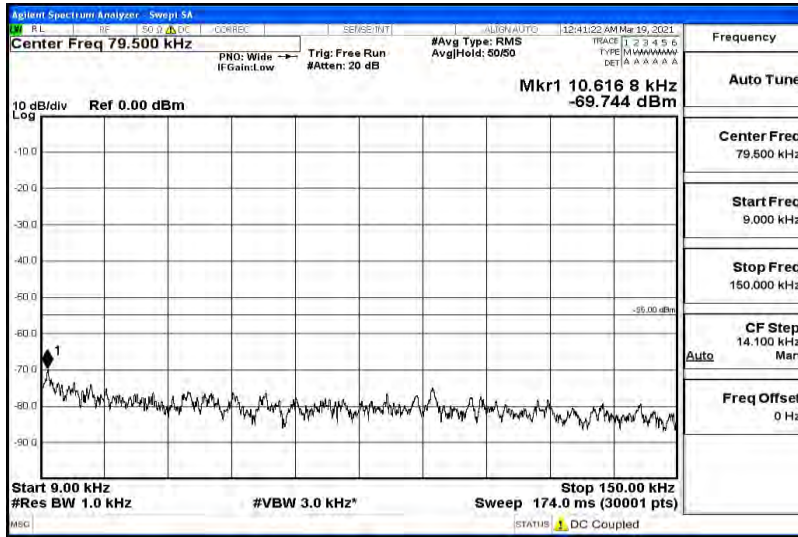

10MHz-16QAM-H-1RB#0-Range1:0.009~0.15MHz

10MHz-16QAM-H-1RB#0-Range2:0.15~30MHz