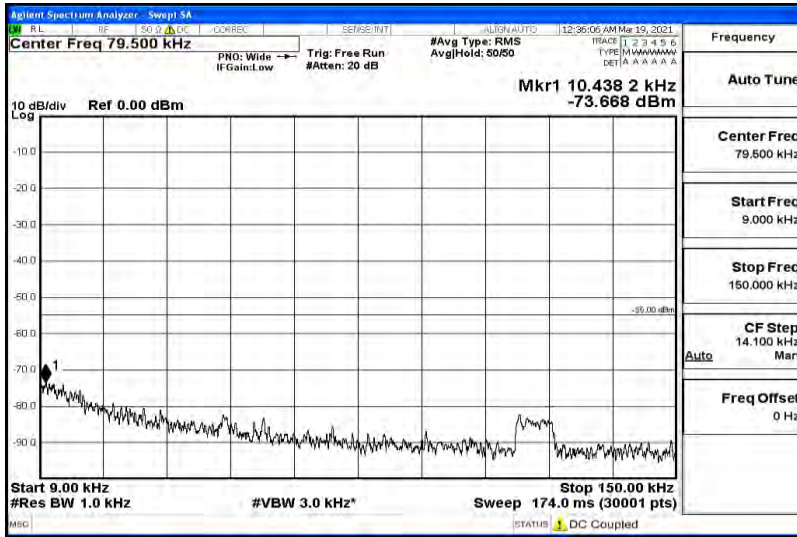

10MHz-16QAM-M-1RB#0-Range1:0.009~0.15MHz

10MHz-16QAM-M-1RB#0-Range2:0.15~30MHz