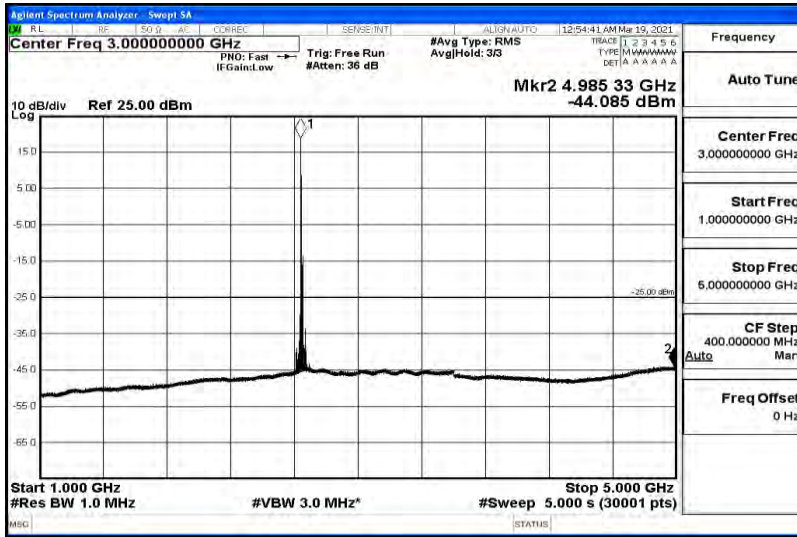

15MHz-16QAM-M-1RB#0-Range5:5000~12000MHz

15MHz-16QAM-M-1RB#0-Range6:12000~26500MHz

15MHz-16QAM-H-1RB#0-Range1:0.009~0.15MHz

15MHz-16QAM-H-1RB#0-Range2:0.15~30MHz

15MHz-16QAM-H-1RB#0-Range3:30~1000MHz

15MHz-16QAM-H-1RB#0-Range4:1000~5000MHz