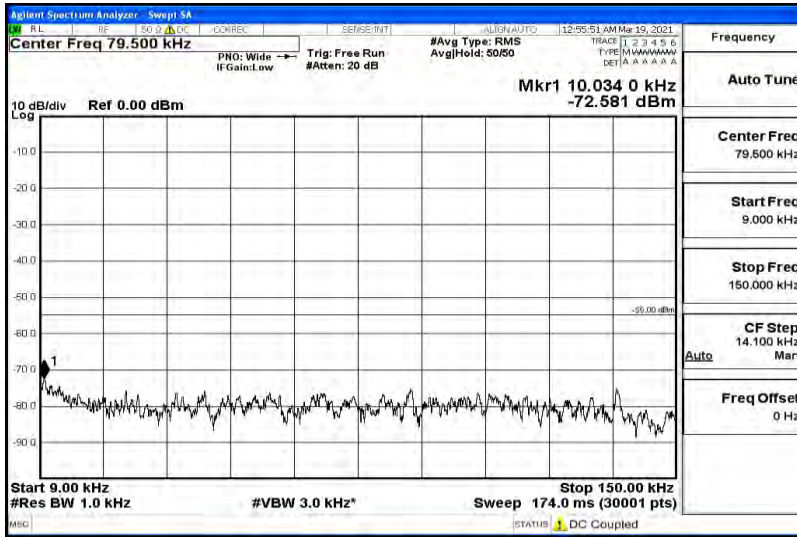

20MHz-QPSK-L-1RB#0-Range1:0.009~0.15MHz

20MHz-QPSK-L-1RB#0-Range2:0.15~30MHz