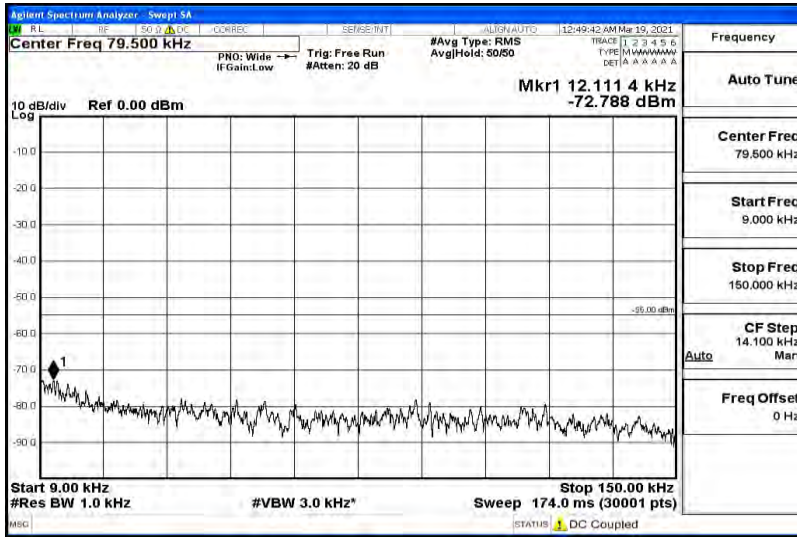

15MHz-16QAM-M-1RB#0-Range1:0.009~0.15MHz

15MHz-16QAM-M-1RB#0-Range2:0.15~30MHz