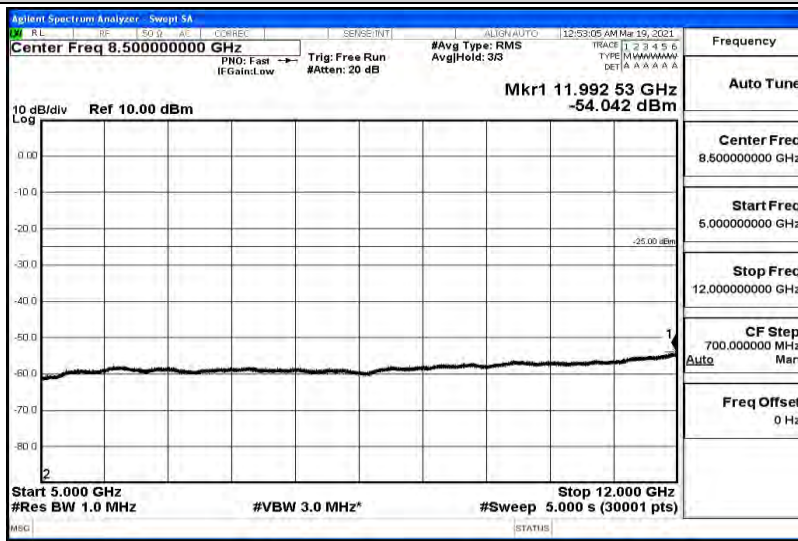

15MHz-QPSK-H-1RB#0-Range5:5000~12000MHz

15MHz-QPSK-H-1RB#0-Range6:12000~26500MHz