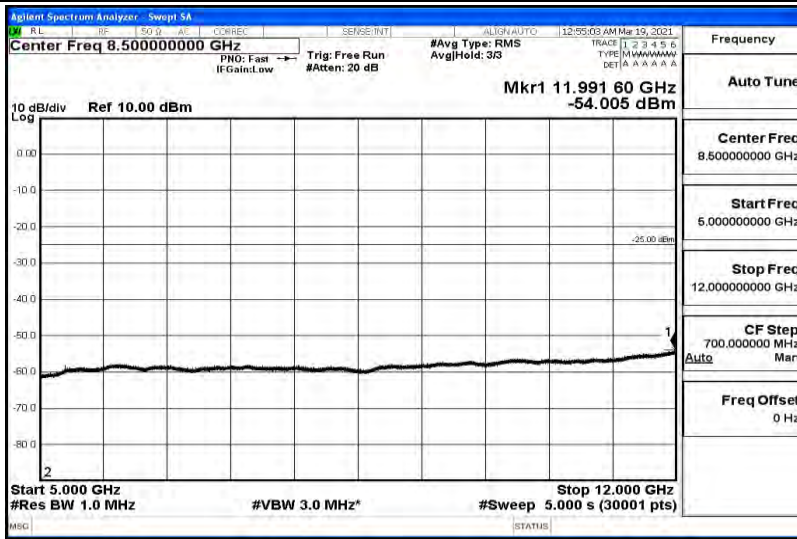

15MHz-16QAM-H-1RB#0-Range5:5000~12000MHz

15MHz-16QAM-H-1RB#0-Range6:12000~26500MHz