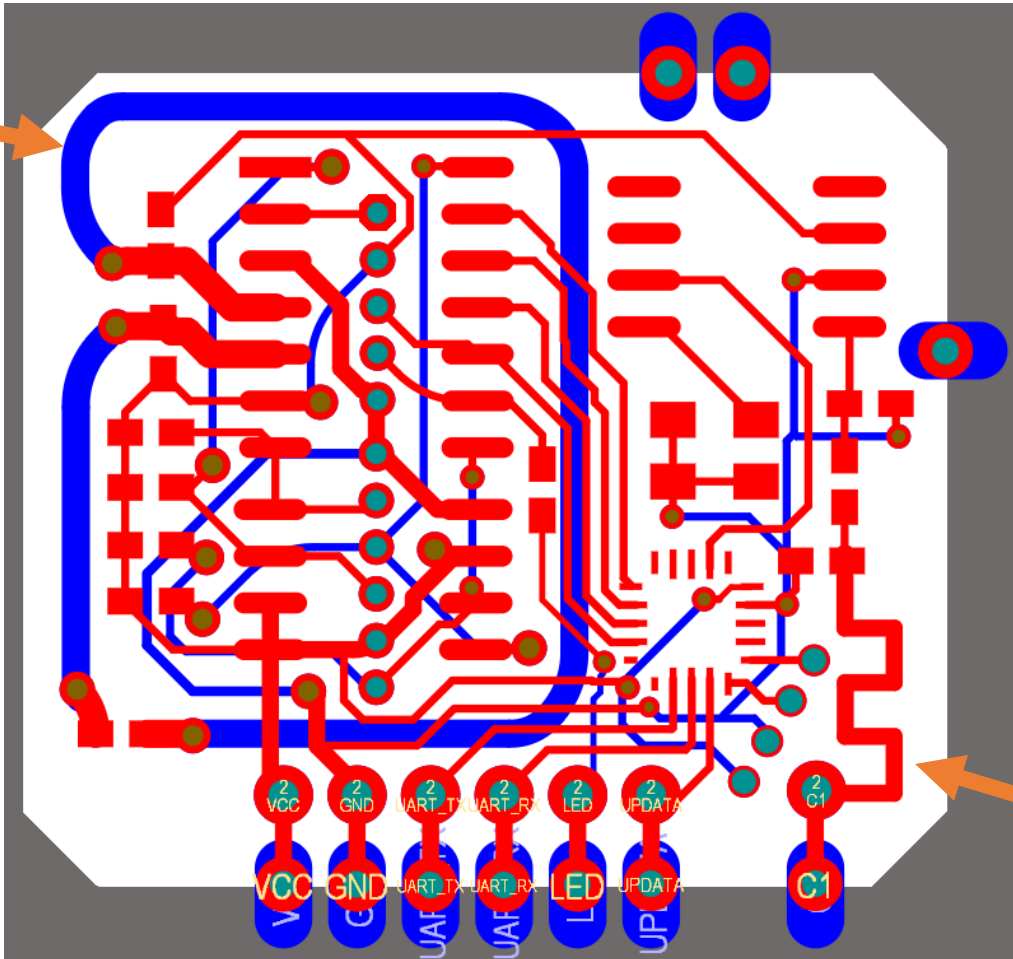

Antenna Size

TX ANT

RX ANT

TX ANT

A	14.36mm
B	4.99mm
C	11.87mm
D	17.80mm
E	12.54mm
F	2.05mm
G	1.84mm
H	2.05mm
I	2.73mm
W	0.8mm

RX ANT

A	1.69mm
B	1.33mm
C	1.97mm
D	1.97mm
E	1.33mm
F	2.04mm
G	1.33mm
H	2.74mm
I	2.15mm
W	0.5mm