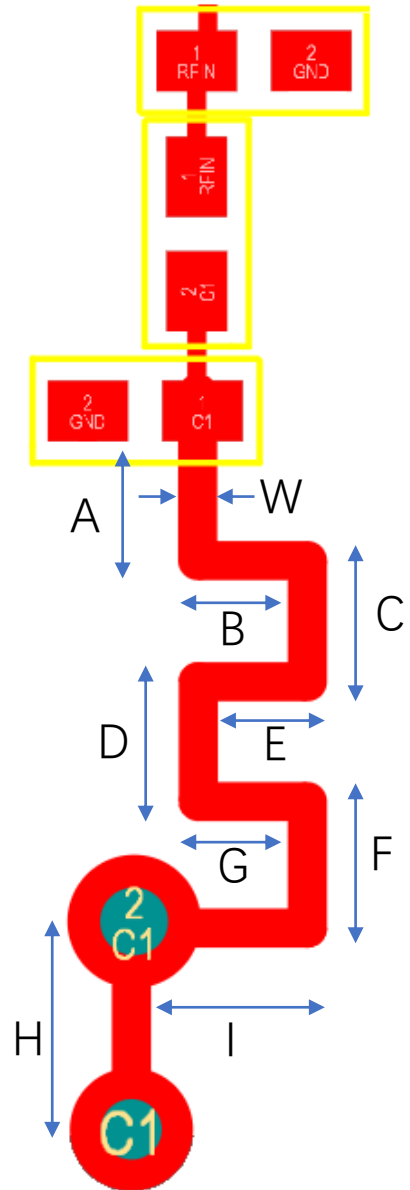

Antenna Size

TX ANT

RX ANT

TX ANT

A	14.36mm
B	4.99mm
C	11.87mm
D	17.80mm
E	12.54mm
F	2.05mm
G	1.84mm
H	2.05mm
I	2.73mm
W	0.8mm

RX ANT

A	1.69mm
B	1.33mm
C	1.97mm
D	1.97mm
E	1.33mm
F	2.04mm
G	1.33mm
H	2.74mm
I	2.15mm
W	0.5mm