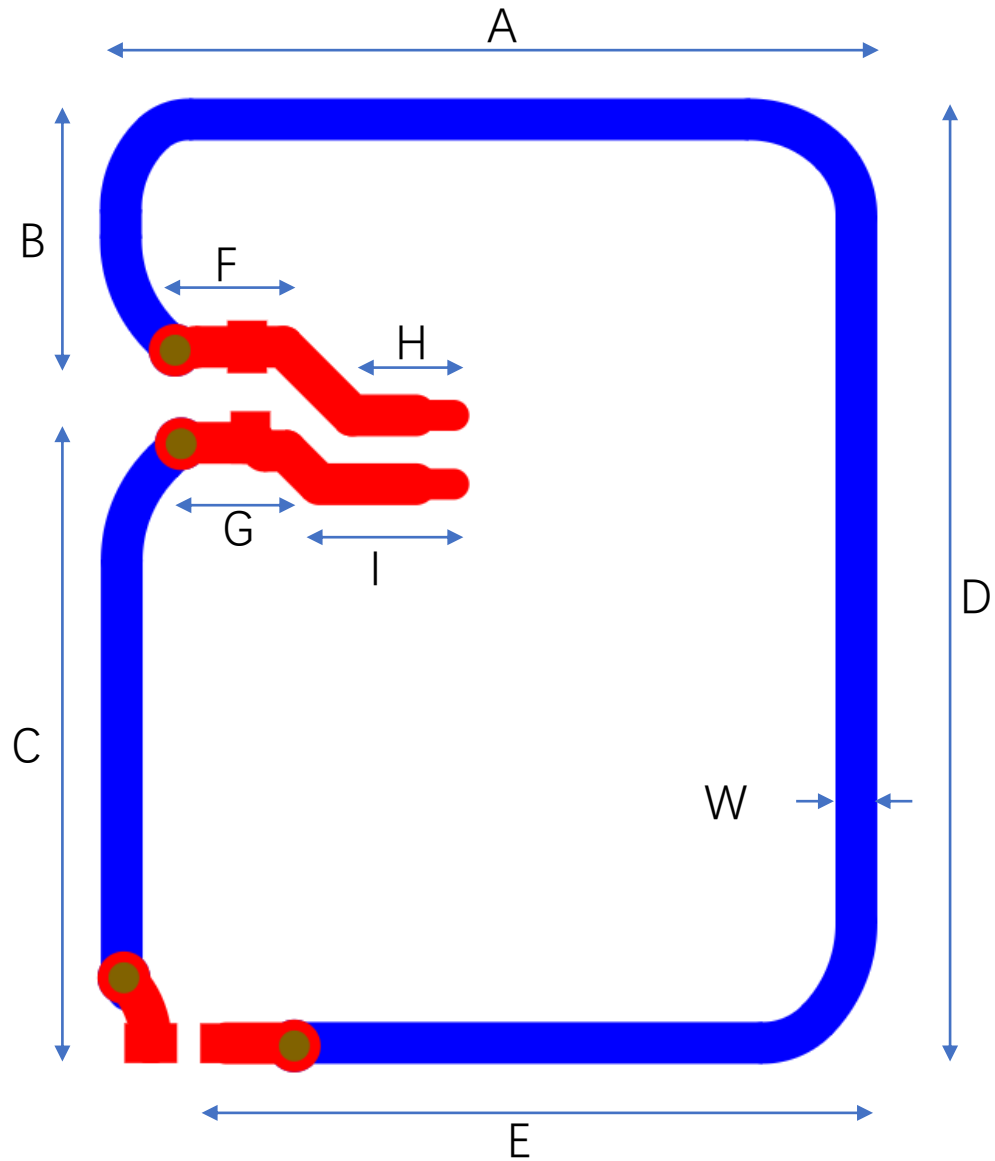

Antenna Size

TX ANT

RX ANT

TX ANT

A	14.36mm
B	4.99mm
C	11.87mm
D	17.80mm
E	12.54mm
F	2.05mm
G	1.84mm
H	2.05mm
I	2.73mm
W	0.8mm

RX ANT

A	1.69mm
B	1.33mm
C	1.97mm
D	1.97mm
E	1.33mm
F	2.04mm
G	1.33mm
H	2.74mm
I	2.15mm
W	0.5mm