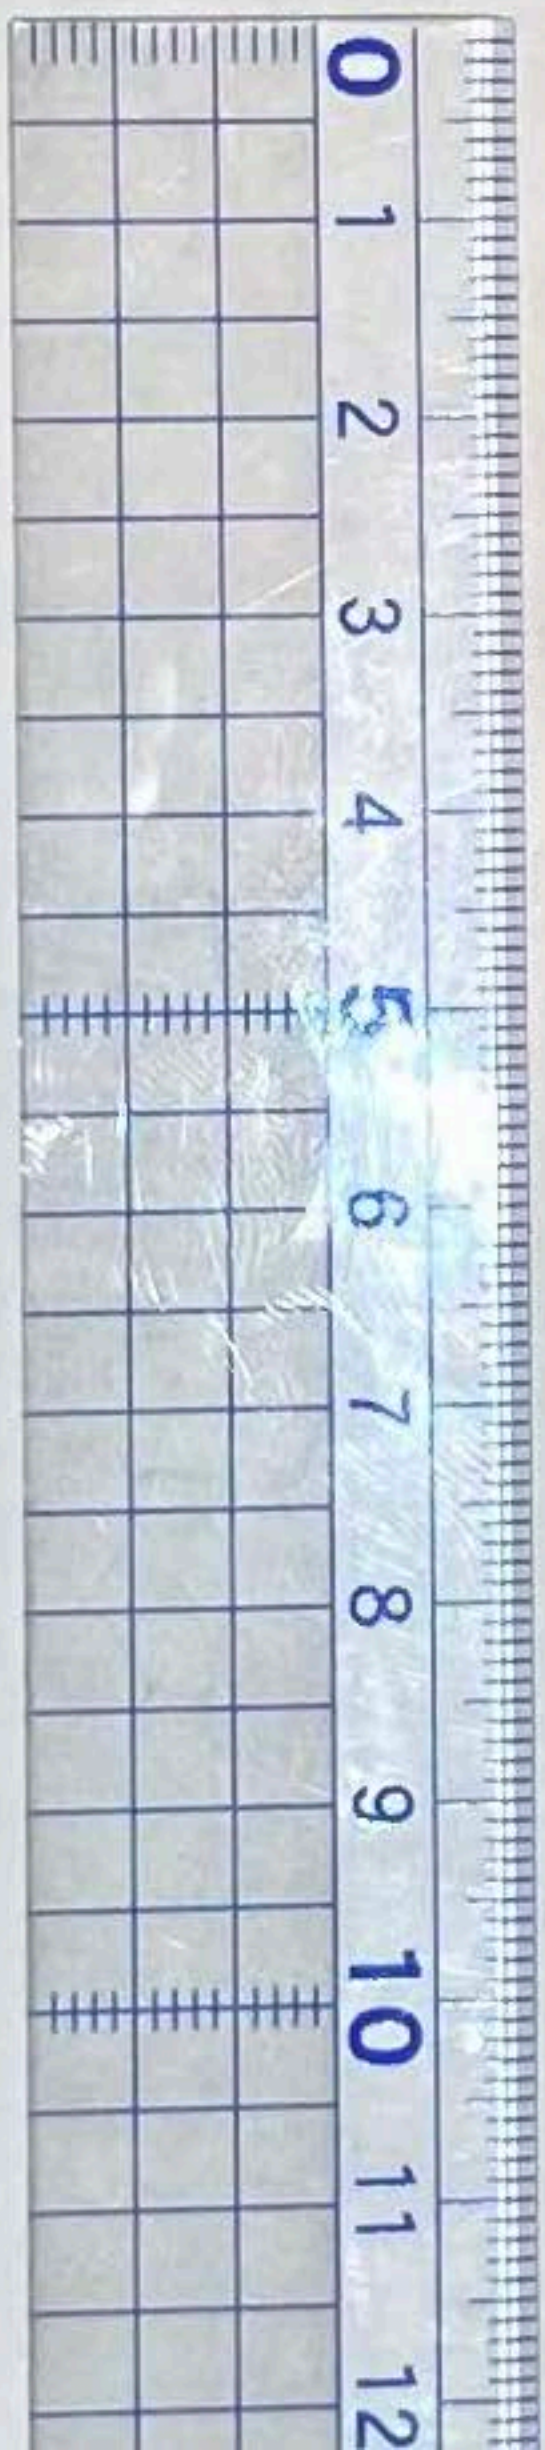

external_top

external_top2

external_side_right

external_side_left

external_front

external_bottom

external_back

Output Port

A close-up photograph of a handheld electronic device, possibly a portable power bank or a small controller. The device has a black textured grip on the left side and a bright orange plastic body. Two ports are visible on the right side of the orange body, each protected by a light grey plastic sliding cover. The top port is a circular jack, and the bottom port is a USB-A port. A person's fingers are visible holding the device from the left and right sides. The background is a dark, out-of-focus surface.