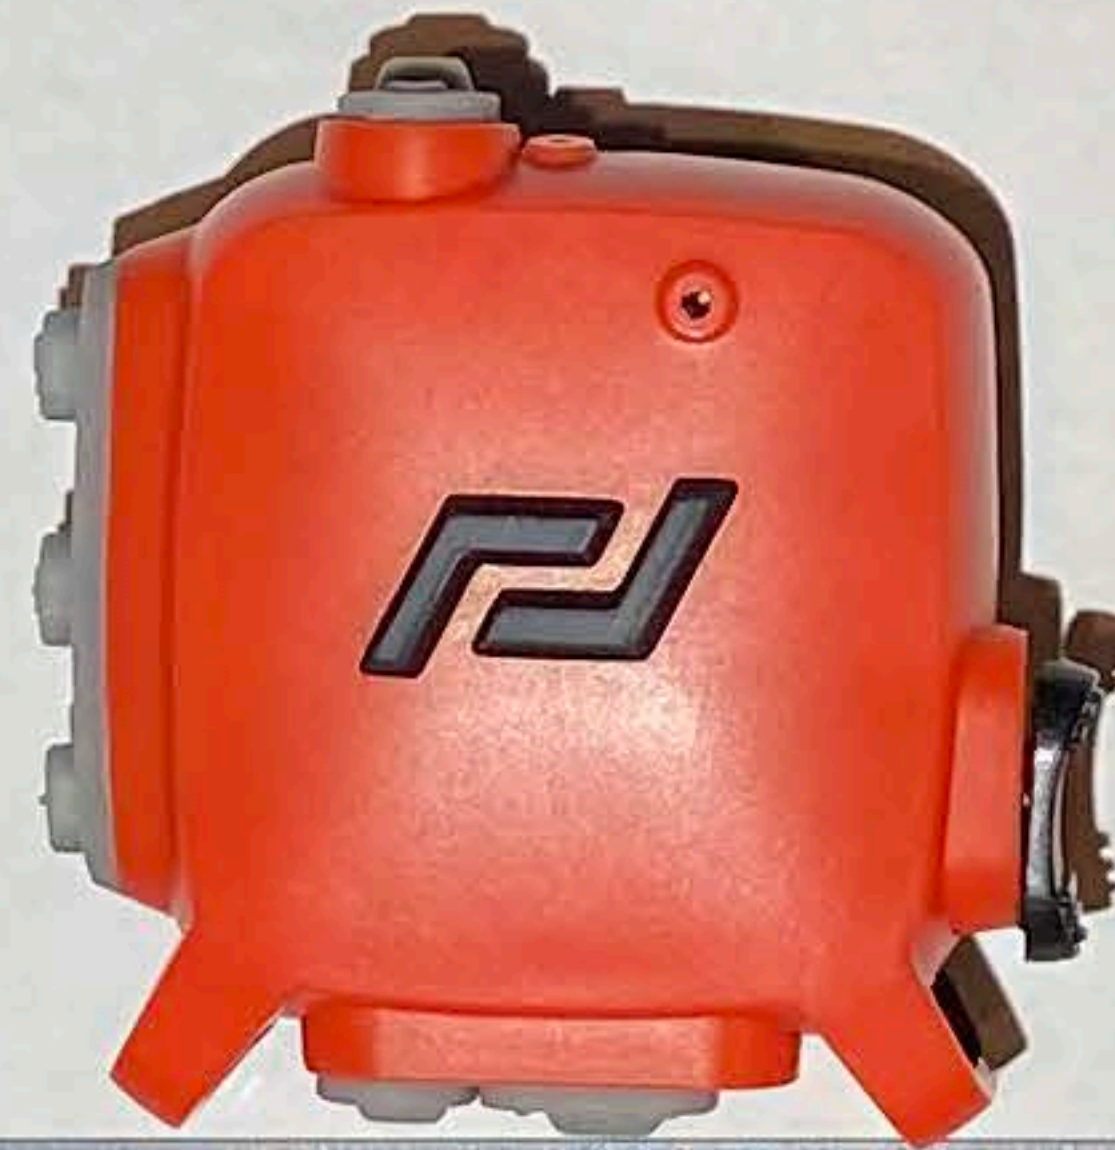

external_top

external_top2

external_side_right

external_side_left

external_front

external_bottom

external_back

Output Port

A close-up photograph of a handheld electronic device, possibly a portable power bank or a small controller. The device has a black textured grip on the left side and a bright orange plastic body. Two ports are visible on the right side of the orange body, each protected by a light grey plastic sliding cover. The top port is a circular jack, and the bottom port is a USB-A port. A person's fingers are visible holding the device from the left and right sides. The background is a dark, out-of-focus surface.