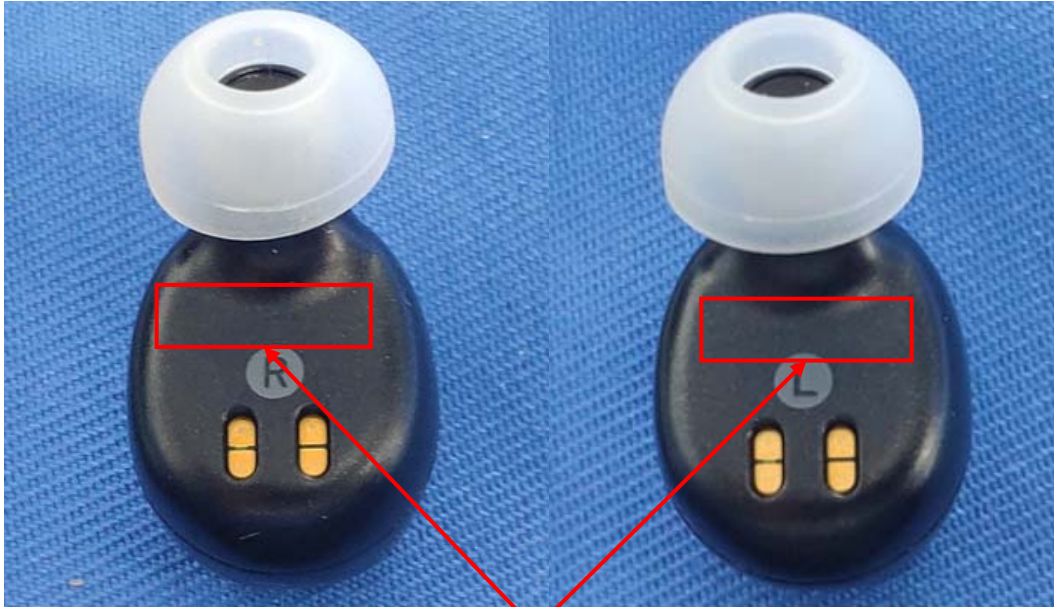

**Label Artwork and Location**

**Model: AG-TWS04K**

**Label:**

**FCC ID: 2AX2R-TWS04K**

**Size: L\*W= 20\*5mm**

**Location**