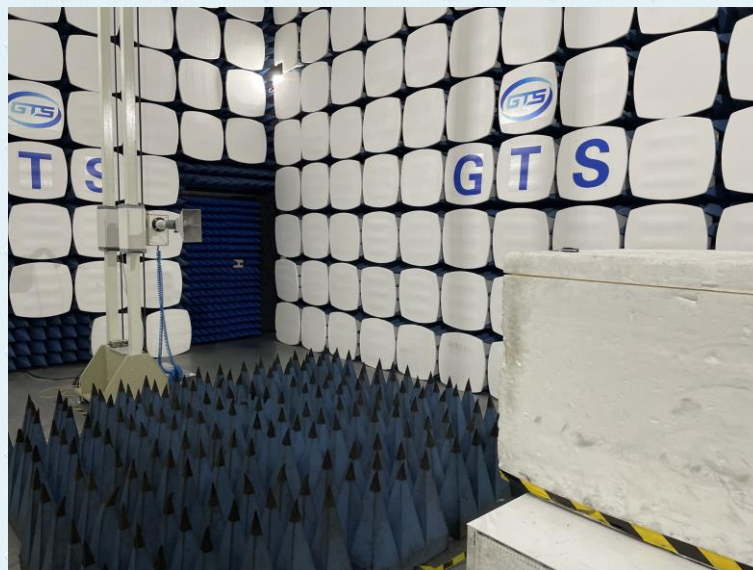

Product Name: Generator RF Control System

Test Model No.: Generator_RF_Control_V1.0

Test Setup Photo

Radiated Emission

-----End-----