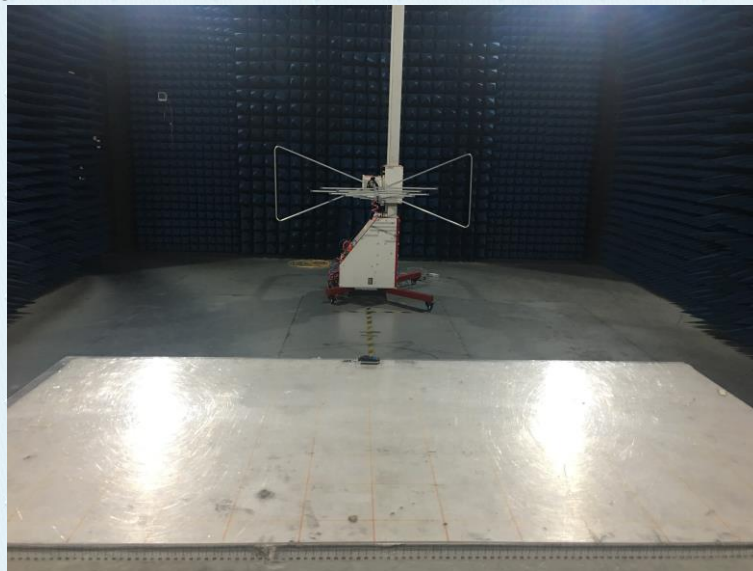

Product Name: Generator RF Control System

Test Model No.: Generator_RF_Control_V1.0

Test Setup Photo

Radiated Emission

-----End-----