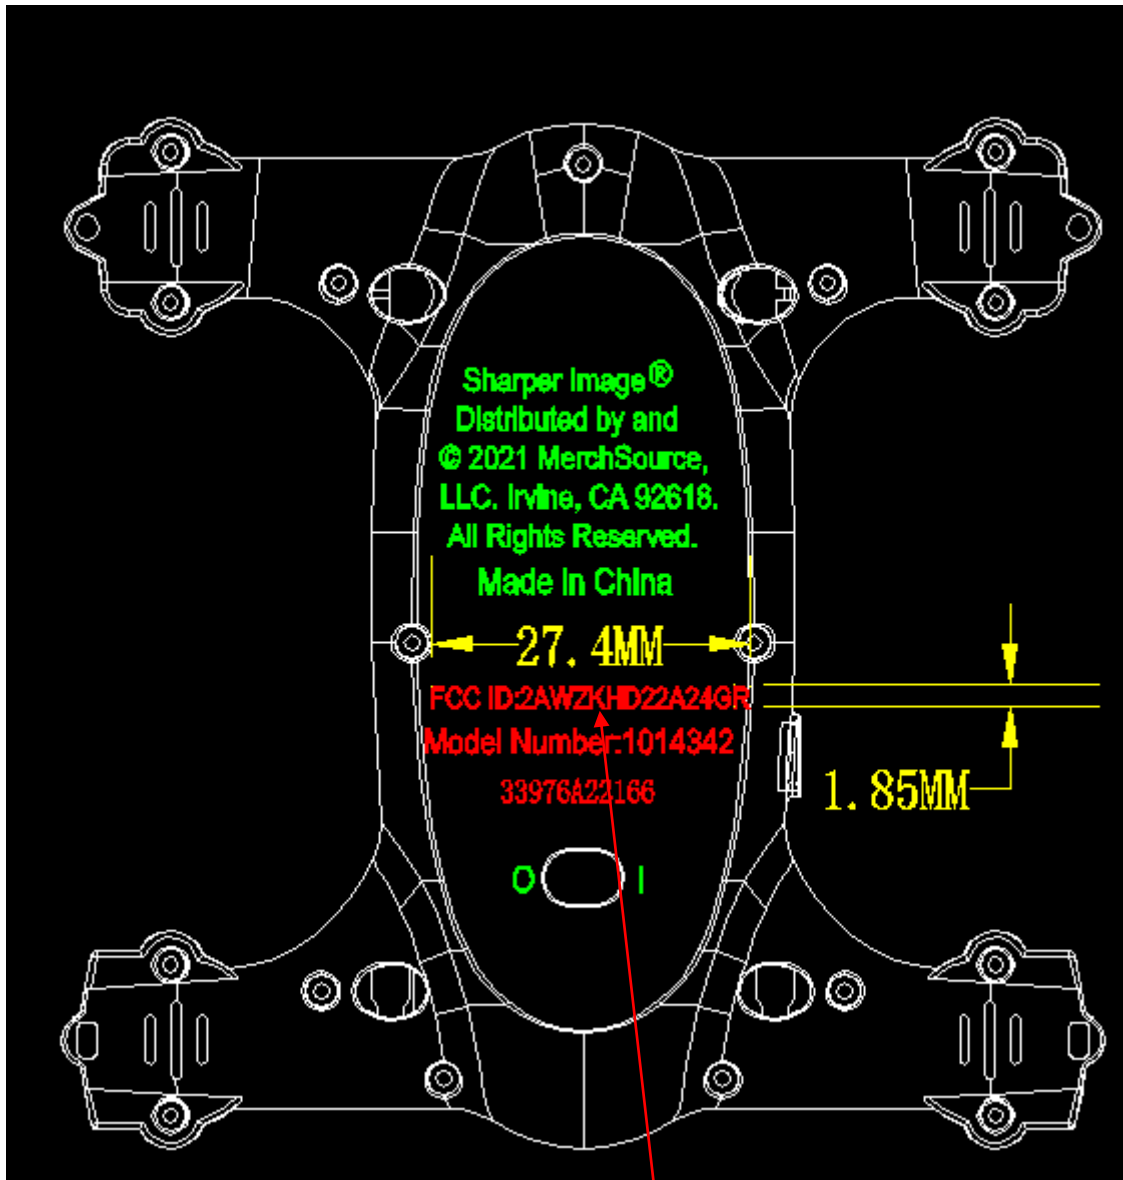

## Label Artwork and Location

**2AWZKHD22A24GR**

SIZE: 27.4mm (W) x 1.85mm (H)