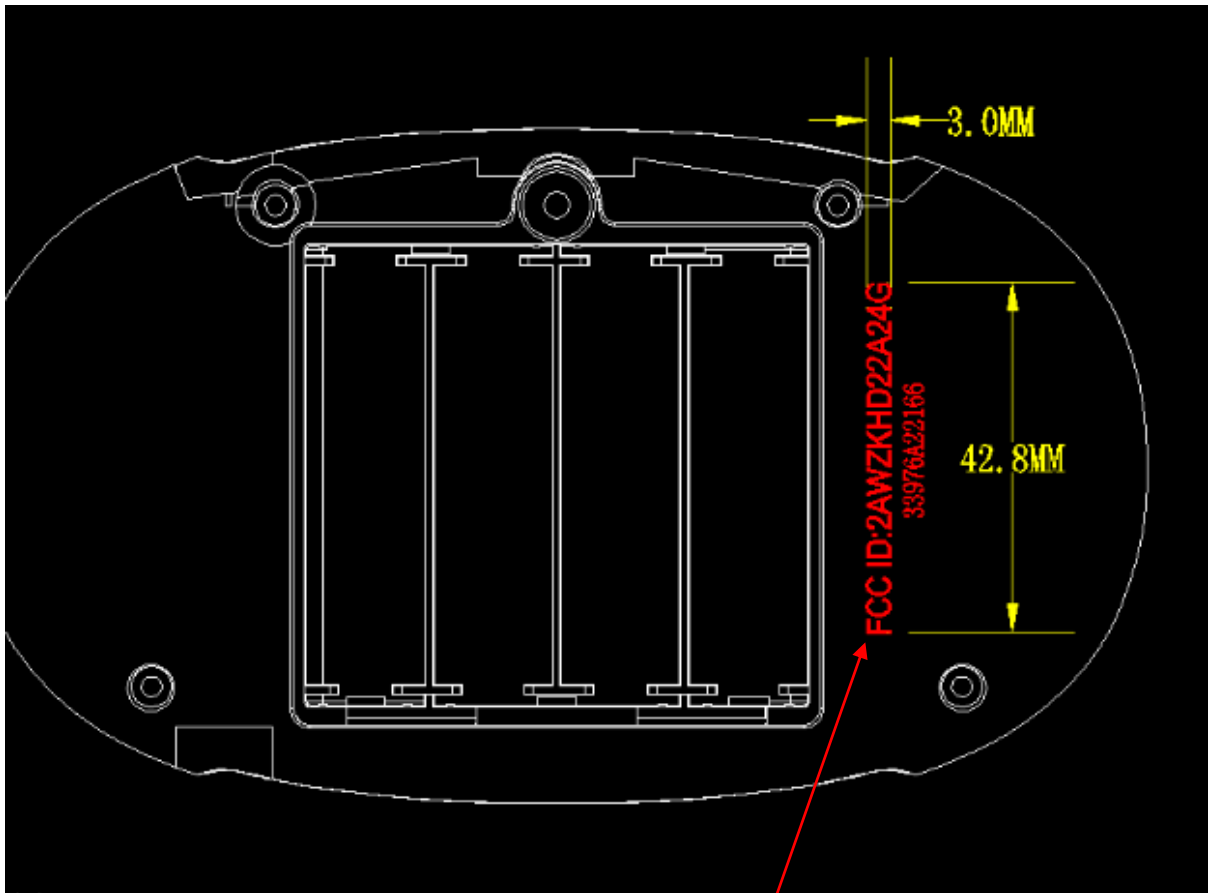

## Label Artwork and Location

SIZE: 42.8mm (W) x 3mm (H)