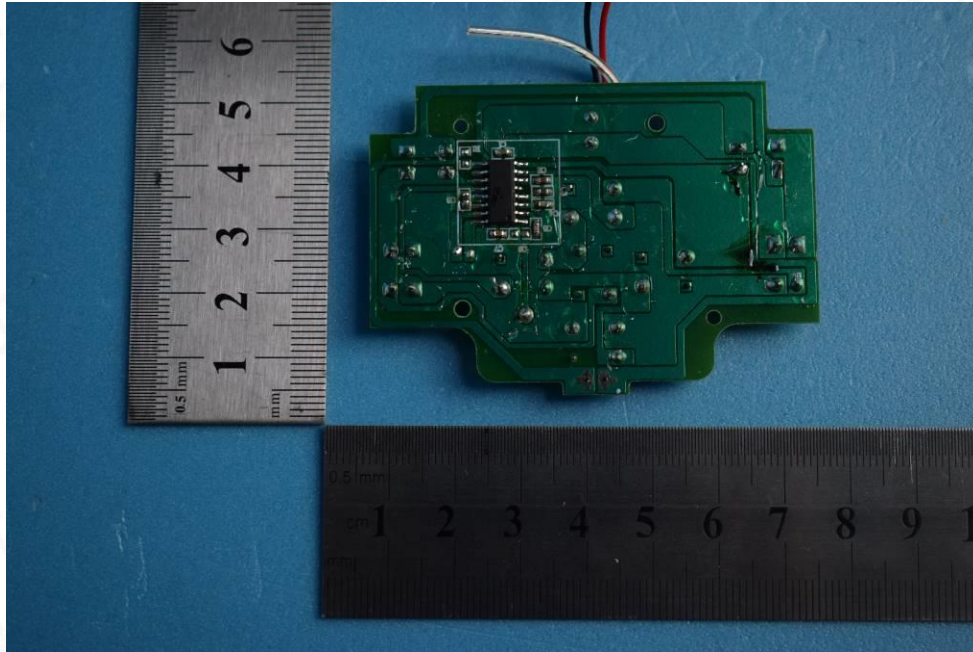

## Internal Photos of the EUT

Product Name: RC TOYS

Product Model: T03B

View 3

View 4

This report sets forth our findings solely with respect to the test samples identified herein. The results set forth in this report are not indicative or representative of the quality or characteristics of the lot from which a test sample was taken or any similar or identical product unless specifically and expressly noted. Disagreement against this test report, if any, should be filed with to our company in writing within 15 days of receiving the report. Any copying or replication of this report to or for any other person or entity, or use of our name or trademark, is permitted only with our prior written permission.

## Internal Photos of the EUT

Product Name: RC TOYS

Product Model: T03B

View 5

This report sets forth our findings solely with respect to the test samples identified herein. The results set forth in this report are not indicative or representative of the quality or characteristics of the lot from which a test sample was taken or any similar or identical product unless specifically and expressly noted. Disagreement against this test report, if any, should be filed with to our company in writing within 15 days of receiving the report. Any copying or replication of this report to or for any other person or entity, or use of our name or trademark, is permitted only with our prior written permission.