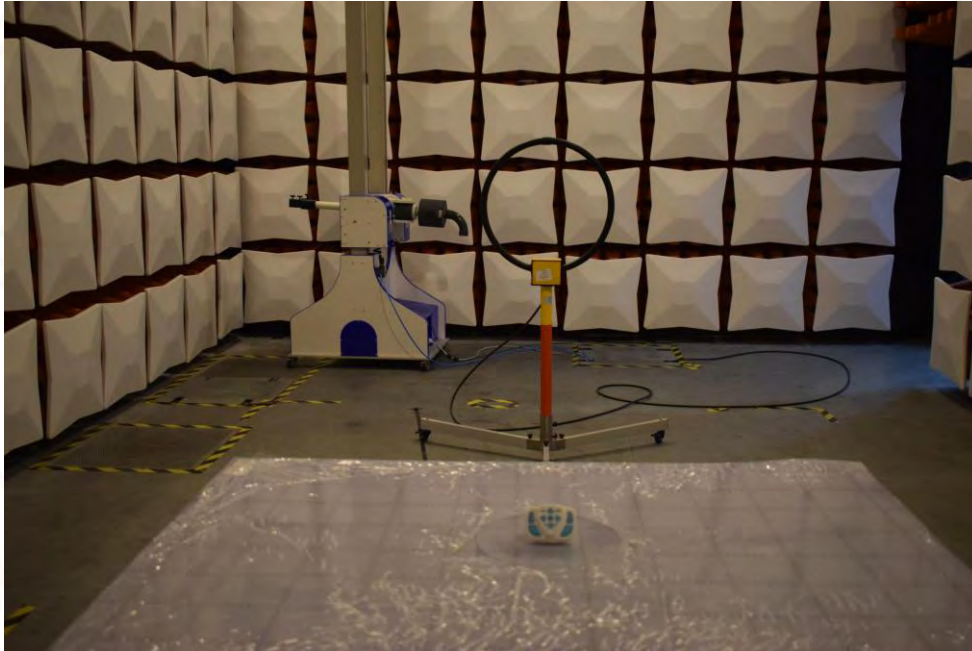

Test Photos of the EUT

Product Name: RC TOYS

Product Model: T03B

Radiated emission

TX below 30MHz

TX 30MHz-1GHz

This report sets forth our findings solely with respect to the test samples identified herein. The results set forth in this report are not indicative or representative of the quality or characteristics of the lot from which a test sample was taken or any similar or identical product unless specifically and expressly noted. Disagreement against this test report, if any, should be filed with to our company in writing within 15 days of receiving the report. Any copying or replication of this report to or for any other person or entity, or use of our name or trademark, is permitted only with our prior written permission.

Test Photos of the EUT

Product Name: RC TOYS

Product Model: T03B

TX above 1GHz

This report sets forth our findings solely with respect to the test samples identified herein. The results set forth in this report are not indicative or representative of the quality or characteristics of the lot from which a test sample was taken or any similar or identical product unless specifically and expressly noted. Disagreement against this test report, if any, should be filed with to our company in writing within 15 days of receiving the report. Any copying or replication of this report to or for any other person or entity, or use of our name or trademark, is permitted only with our prior written permission.