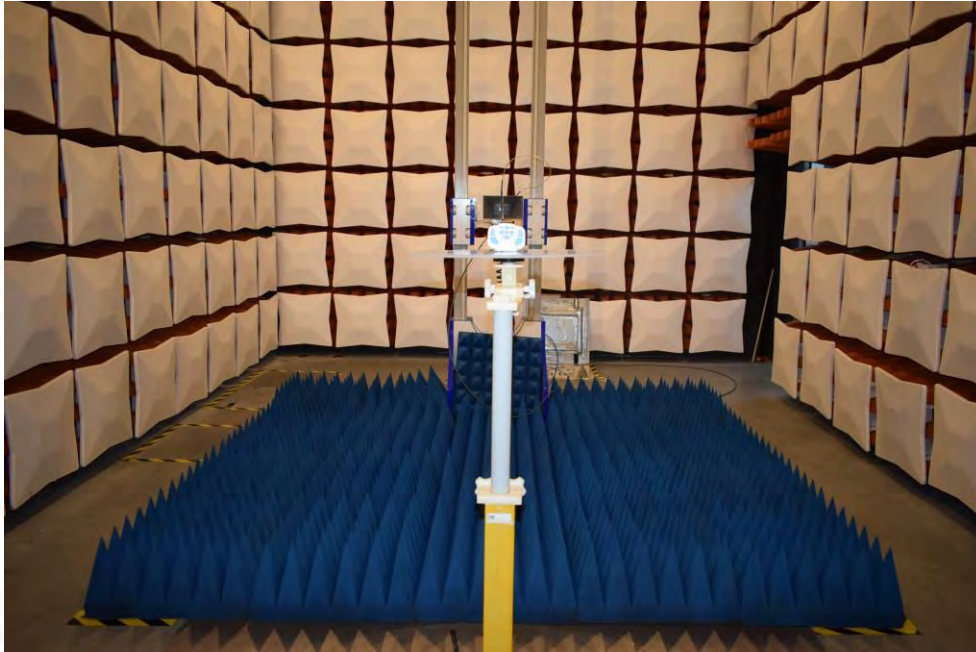

Test Photos of the EUT

Product Name: RC TOYS

Product Model: T03B

Radiated emission

TX below 30MHz

TX 30MHz-1GHz

This report sets forth our findings solely with respect to the test samples identified herein. The results set forth in this report are not indicative or representative of the quality or characteristics of the lot from which a test sample was taken or any similar or identical product unless specifically and expressly noted. Disagreement against this test report, if any, should be filed with to our company in writing within 15 days of receiving the report. Any copying or replication of this report to or for any other person or entity, or use of our name or trademark, is permitted only with our prior written permission.

Test Photos of the EUT

Product Name: RC TOYS

Product Model: T03B

TX above 1GHz

This report sets forth our findings solely with respect to the test samples identified herein. The results set forth in this report are not indicative or representative of the quality or characteristics of the lot from which a test sample was taken or any similar or identical product unless specifically and expressly noted. Disagreement against this test report, if any, should be filed with to our company in writing within 15 days of receiving the report. Any copying or replication of this report to or for any other person or entity, or use of our name or trademark, is permitted only with our prior written permission.