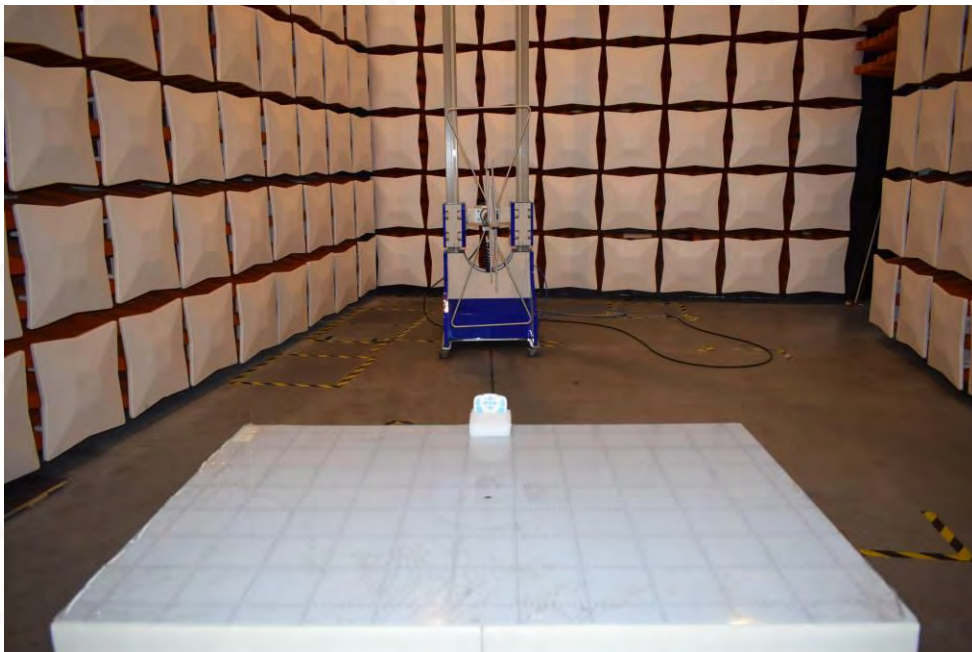

Test Photos of the EUT

Product Name: RC TOYS

Product Model: T03B

Radiated emission

TX below 30MHz

TX 30MHz-1GHz

This report sets forth our findings solely with respect to the test samples identified herein. The results set forth in this report are not indicative or representative of the quality or characteristics of the lot from which a test sample was taken or any similar or identical product unless specifically and expressly noted. Disagreement against this test report, if any, should be filed with to our company in writing within 15 days of receiving the report. Any copying or replication of this report to or for any other person or entity, or use of our name or trademark, is permitted only with our prior written permission.

Test Photos of the EUT

Product Name: RC TOYS

Product Model: T03B

TX above 1GHz

This report sets forth our findings solely with respect to the test samples identified herein. The results set forth in this report are not indicative or representative of the quality or characteristics of the lot from which a test sample was taken or any similar or identical product unless specifically and expressly noted. Disagreement against this test report, if any, should be filed with to our company in writing within 15 days of receiving the report. Any copying or replication of this report to or for any other person or entity, or use of our name or trademark, is permitted only with our prior written permission.