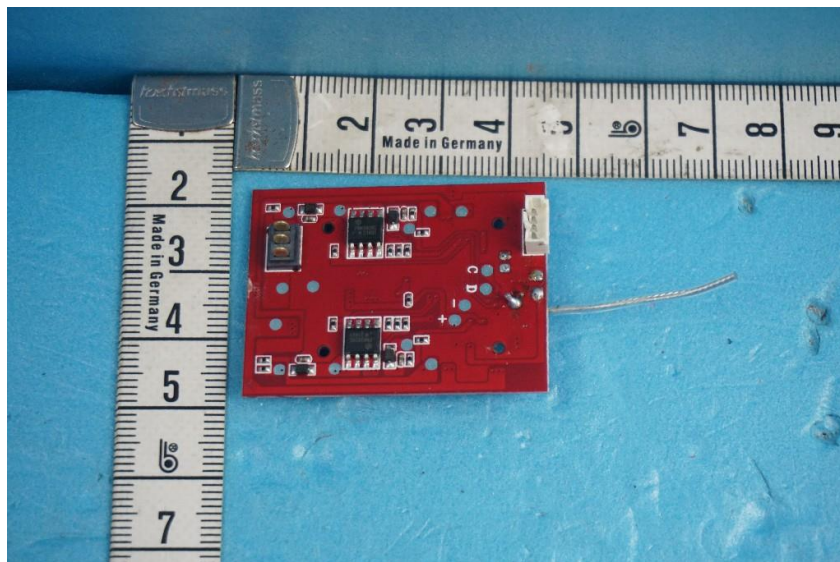

Internal Photos of the EUT

Product Name: RC TOYS

Product Model: S12

View 5

View 6

This report sets forth our findings solely with respect to the test samples identified herein. The results set forth in this report are not indicative or representative of the quality or characteristics of the lot from which a test sample was taken or any similar or identical product unless specifically and expressly noted. Disagreement against this test report, if any, should be filed with to our company in writing within 15 days of receiving the report. Any copying or replication of this report to or for any other person or entity, or use of our name or trademark, is permitted only with our prior written permission.

Internal Photos of the EUT

Product Name: RC TOYS

Product Model: S12

View 7

View 8

This report sets forth our findings solely with respect to the test samples identified herein. The results set forth in this report are not indicative or representative of the quality or characteristics of the lot from which a test sample was taken or any similar or identical product unless specifically and expressly noted. Disagreement against this test report, if any, should be filed with to our company in writing within 15 days of receiving the report. Any copying or replication of this report to or for any other person or entity, or use of our name or trademark, is permitted only with our prior written permission.