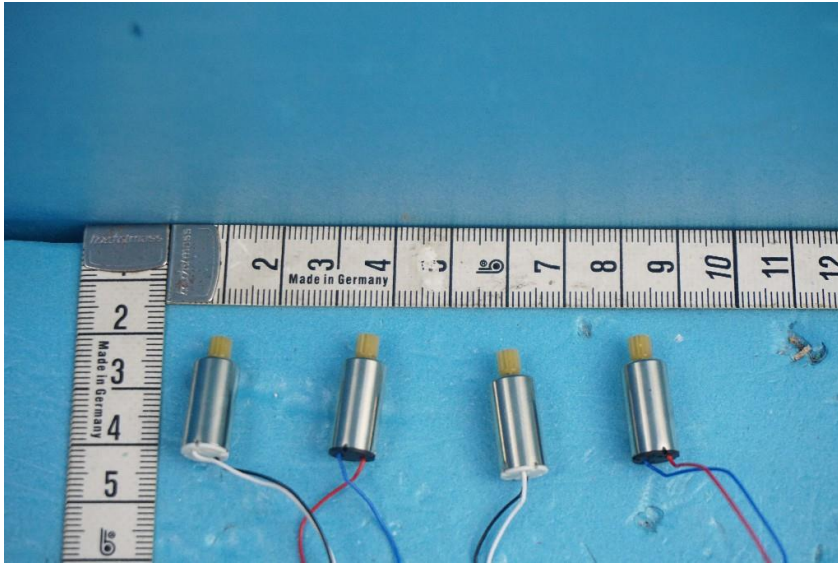

Internal Photos of the EUT

Product Name: RC TOYS

Product Model: S12

View 7

View 8

This report sets forth our findings solely with respect to the test samples identified herein. The results set forth in this report are not indicative or representative of the quality or characteristics of the lot from which a test sample was taken or any similar or identical product unless specifically and expressly noted. Disagreement against this test report, if any, should be filed with to our company in writing within 15 days of receiving the report. Any copying or replication of this report to or for any other person or entity, or use of our name or trademark, is permitted only with our prior written permission.

Internal Photos of the EUT

Product Name: RC TOYS

Product Model: S12

View 9

View 10

This report sets forth our findings solely with respect to the test samples identified herein. The results set forth in this report are not indicative or representative of the quality or characteristics of the lot from which a test sample was taken or any similar or identical product unless specifically and expressly noted. Disagreement against this test report, if any, should be filed with to our company in writing within 15 days of receiving the report. Any copying or replication of this report to or for any other person or entity, or use of our name or trademark, is permitted only with our prior written permission.