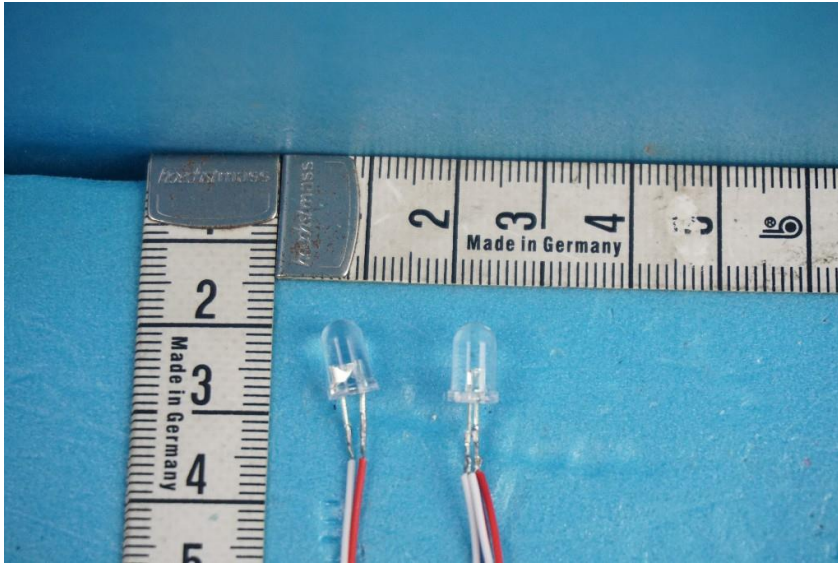

Internal Photos of the EUT

Product Name: RC TOYS

Product Model: S12

View 11

View 12

This report sets forth our findings solely with respect to the test samples identified herein. The results set forth in this report are not indicative or representative of the quality or characteristics of the lot from which a test sample was taken or any similar or identical product unless specifically and expressly noted. Disagreement against this test report, if any, should be filed with to our company in writing within 15 days of receiving the report. Any copying or replication of this report to or for any other person or entity, or use of our name or trademark, is permitted only with our prior written permission.

Internal Photos of the EUT

Product Name: RC TOYS

Product Model: S12

View 13

View 14

This report sets forth our findings solely with respect to the test samples identified herein. The results set forth in this report are not indicative or representative of the quality or characteristics of the lot from which a test sample was taken or any similar or identical product unless specifically and expressly noted. Disagreement against this test report, if any, should be filed with to our company in writing within 15 days of receiving the report. Any copying or replication of this report to or for any other person or entity, or use of our name or trademark, is permitted only with our prior written permission.