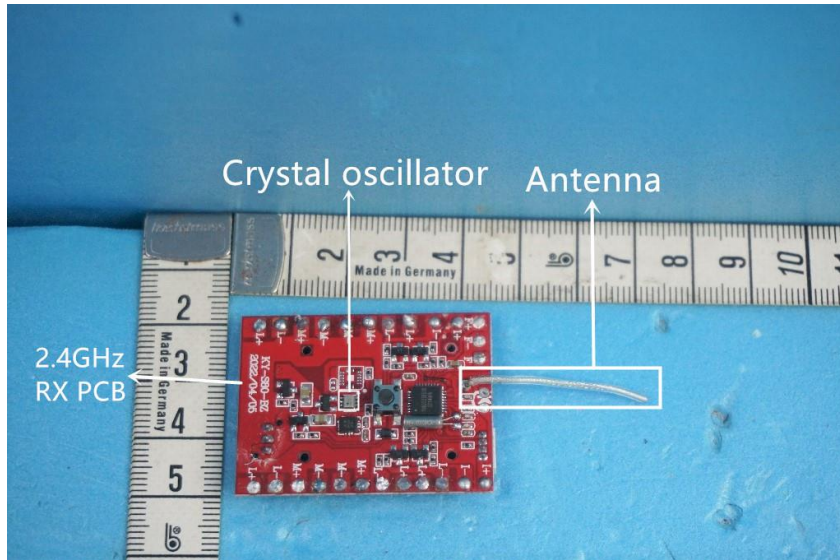

Internal Photos of the EUT

Product Name: RC TOYS

Product Model: S12

View 7

View 8

This report sets forth our findings solely with respect to the test samples identified herein. The results set forth in this report are not indicative or representative of the quality or characteristics of the lot from which a test sample was taken or any similar or identical product unless specifically and expressly noted. Disagreement against this test report, if any, should be filed with to our company in writing within 15 days of receiving the report. Any copying or replication of this report to or for any other person or entity, or use of our name or trademark, is permitted only with our prior written permission.