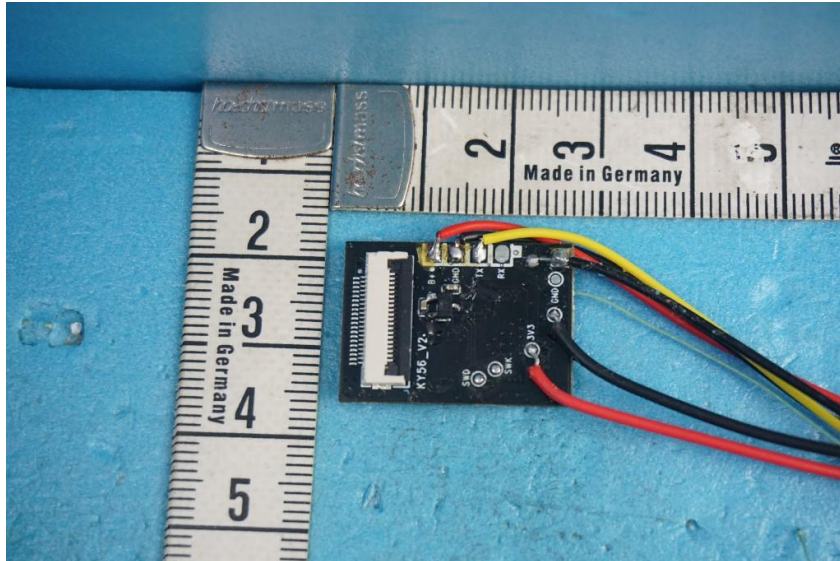

Internal Photos of the EUT

Product Name: RC TOYS

Product Model: S12

View 3

View 4

This report sets forth our findings solely with respect to the test samples identified herein. The results set forth in this report are not indicative or representative of the quality or characteristics of the lot from which a test sample was taken or any similar or identical product unless specifically and expressly noted. Disagreement against this test report, if any, should be filed with to our company in writing within 15 days of receiving the report. Any copying or replication of this report to or for any other person or entity, or use of our name or trademark, is permitted only with our prior written permission.

Internal Photos of the EUT

Product Name: RC TOYS

Product Model: S12

View 5

View 6

This report sets forth our findings solely with respect to the test samples identified herein. The results set forth in this report are not indicative or representative of the quality or characteristics of the lot from which a test sample was taken or any similar or identical product unless specifically and expressly noted. Disagreement against this test report, if any, should be filed with to our company in writing within 15 days of receiving the report. Any copying or replication of this report to or for any other person or entity, or use of our name or trademark, is permitted only with our prior written permission.