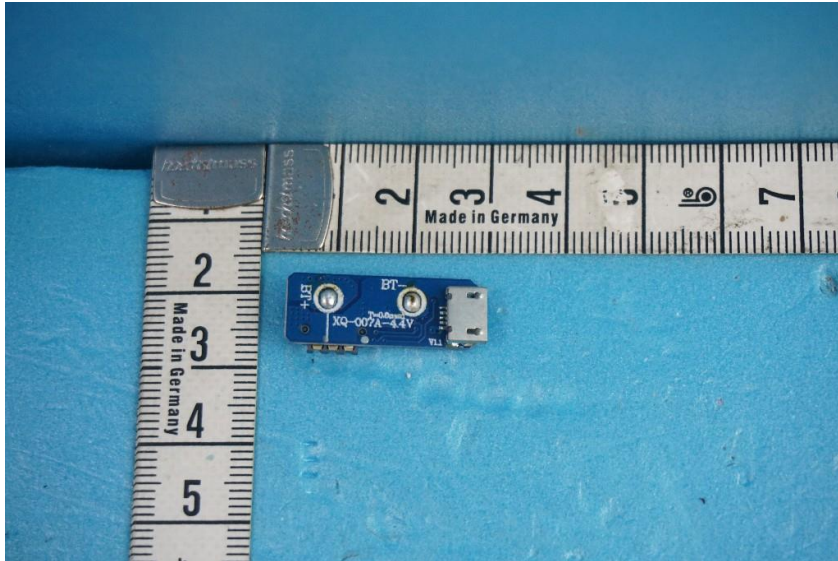

Internal Photos of the EUT

Product Name: RC TOYS

Product Model: S12

View 9

View 10

This report sets forth our findings solely with respect to the test samples identified herein. The results set forth in this report are not indicative or representative of the quality or characteristics of the lot from which a test sample was taken or any similar or identical product unless specifically and expressly noted. Disagreement against this test report, if any, should be filed with to our company in writing within 15 days of receiving the report. Any copying or replication of this report to or for any other person or entity, or use of our name or trademark, is permitted only with our prior written permission.

Internal Photos of the EUT

Product Name: RC TOYS

Product Model: S12

View 11

View 12

This report sets forth our findings solely with respect to the test samples identified herein. The results set forth in this report are not indicative or representative of the quality or characteristics of the lot from which a test sample was taken or any similar or identical product unless specifically and expressly noted. Disagreement against this test report, if any, should be filed with to our company in writing within 15 days of receiving the report. Any copying or replication of this report to or for any other person or entity, or use of our name or trademark, is permitted only with our prior written permission.