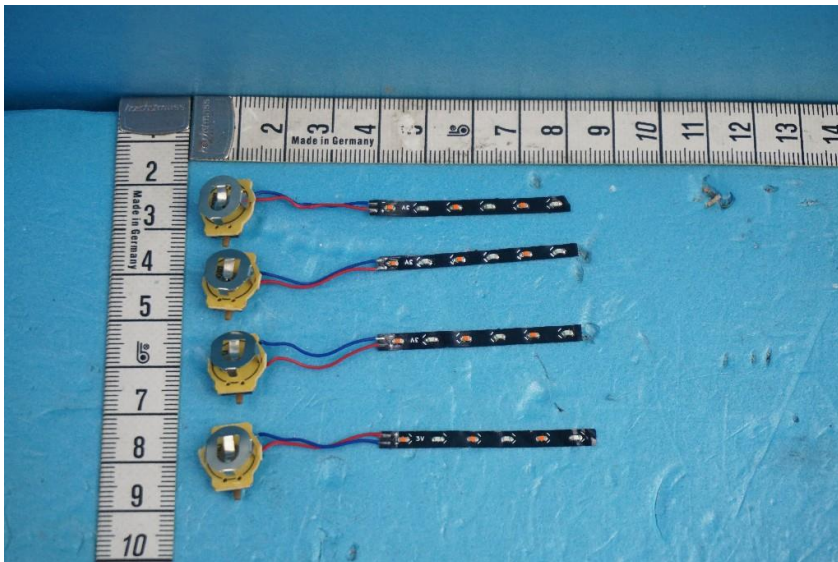

Internal Photos of the EUT

Product Name: RC TOYS

Product Model: S12

View 11

View 12

This report sets forth our findings solely with respect to the test samples identified herein. The results set forth in this report are not indicative or representative of the quality or characteristics of the lot from which a test sample was taken or any similar or identical product unless specifically and expressly noted. Disagreement against this test report, if any, should be filed with to our company in writing within 15 days of receiving the report. Any copying or replication of this report to or for any other person or entity, or use of our name or trademark, is permitted only with our prior written permission.

Internal Photos of the EUT

Product Name: RC TOYS

Product Model: S12

View 13

View 14

This report sets forth our findings solely with respect to the test samples identified herein. The results set forth in this report are not indicative or representative of the quality or characteristics of the lot from which a test sample was taken or any similar or identical product unless specifically and expressly noted. Disagreement against this test report, if any, should be filed with to our company in writing within 15 days of receiving the report. Any copying or replication of this report to or for any other person or entity, or use of our name or trademark, is permitted only with our prior written permission.