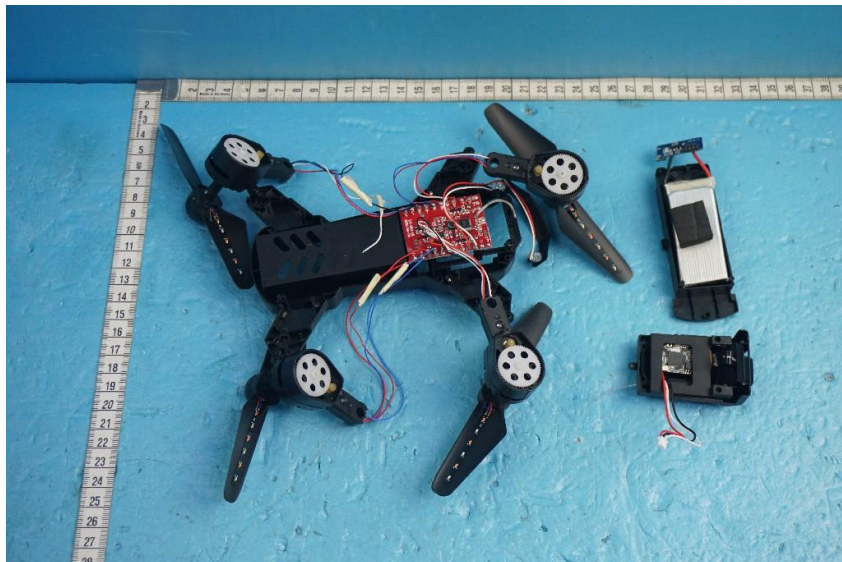

Internal Photos of the EUT

Product Name: RC TOYS

Product Model: S12

View 1

View 2

This report sets forth our findings solely with respect to the test samples identified herein. The results set forth in this report are not indicative or representative of the quality or characteristics of the lot from which a test sample was taken or any similar or identical product unless specifically and expressly noted. Disagreement against this test report, if any, should be filed with to our company in writing within 15 days of receiving the report. Any copying or replication of this report to or for any other person or entity, or use of our name or trademark, is permitted only with our prior written permission.

Internal Photos of the EUT

Product Name: RC TOYS

Product Model: S12

View 3

View 4

This report sets forth our findings solely with respect to the test samples identified herein. The results set forth in this report are not indicative or representative of the quality or characteristics of the lot from which a test sample was taken or any similar or identical product unless specifically and expressly noted. Disagreement against this test report, if any, should be filed with to our company in writing within 15 days of receiving the report. Any copying or replication of this report to or for any other person or entity, or use of our name or trademark, is permitted only with our prior written permission.