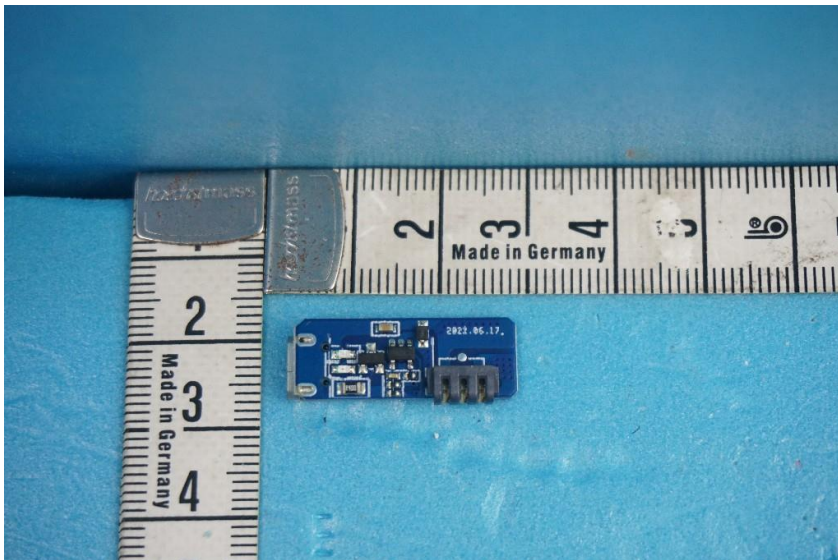

Internal Photos of the EUT

Product Name: RC TOYS

Product Model: S12

View 7

View 8

This report sets forth our findings solely with respect to the test samples identified herein. The results set forth in this report are not indicative or representative of the quality or characteristics of the lot from which a test sample was taken or any similar or identical product unless specifically and expressly noted. Disagreement against this test report, if any, should be filed with to our company in writing within 15 days of receiving the report. Any copying or replication of this report to or for any other person or entity, or use of our name or trademark, is permitted only with our prior written permission.

Internal Photos of the EUT

Product Name: RC TOYS

Product Model: S12

View 9

View 10

This report sets forth our findings solely with respect to the test samples identified herein. The results set forth in this report are not indicative or representative of the quality or characteristics of the lot from which a test sample was taken or any similar or identical product unless specifically and expressly noted. Disagreement against this test report, if any, should be filed with to our company in writing within 15 days of receiving the report. Any copying or replication of this report to or for any other person or entity, or use of our name or trademark, is permitted only with our prior written permission.