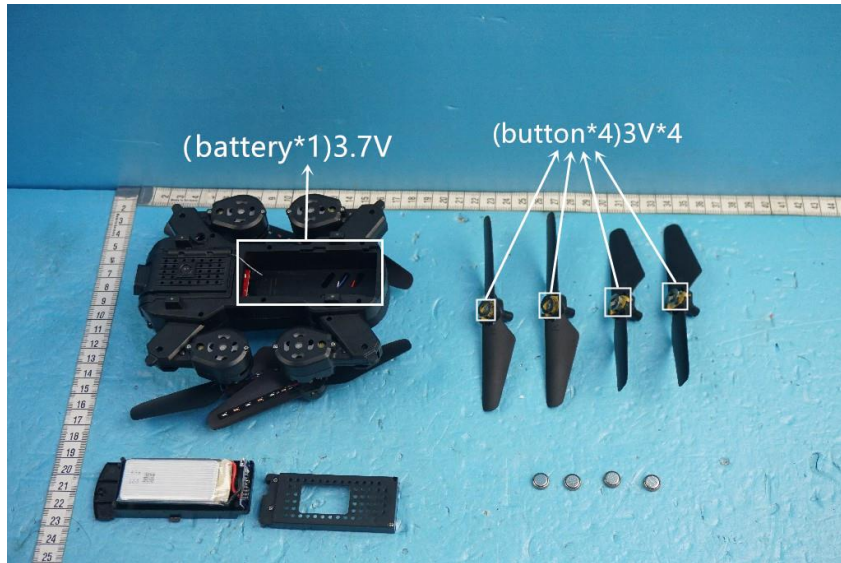

Internal Photos of the EUT

Product Name: RC TOYS

Product Model: S12

View 1

View 2

This report sets forth our findings solely with respect to the test samples identified herein. The results set forth in this report are not indicative or representative of the quality or characteristics of the lot from which a test sample was taken or any similar or identical product unless specifically and expressly noted. Disagreement against this test report, if any, should be filed with to our company in writing within 15 days of receiving the report. Any copying or replication of this report to or for any other person or entity, or use of our name or trademark, is permitted only with our prior written permission.

Internal Photos of the EUT

Product Name: RC TOYS

Product Model: S12

View 3

View 4

This report sets forth our findings solely with respect to the test samples identified herein. The results set forth in this report are not indicative or representative of the quality or characteristics of the lot from which a test sample was taken or any similar or identical product unless specifically and expressly noted. Disagreement against this test report, if any, should be filed with to our company in writing within 15 days of receiving the report. Any copying or replication of this report to or for any other person or entity, or use of our name or trademark, is permitted only with our prior written permission.