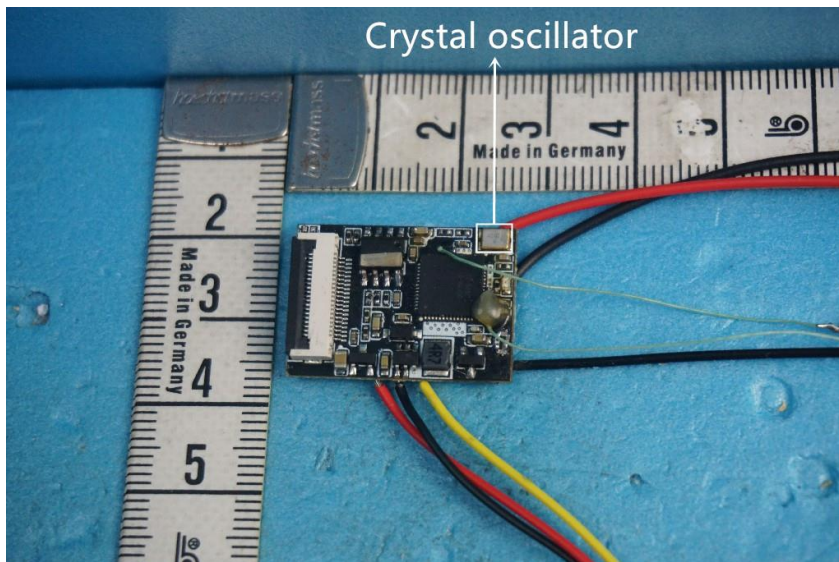

Internal Photos of the EUT

Product Name: RC TOYS

Product Model: S12

View 1

View 2

This report sets forth our findings solely with respect to the test samples identified herein. The results set forth in this report are not indicative or representative of the quality or characteristics of the lot from which a test sample was taken or any similar or identical product unless specifically and expressly noted. Disagreement against this test report, if any, should be filed with to our company in writing within 15 days of receiving the report. Any copying or replication of this report to or for any other person or entity, or use of our name or trademark, is permitted only with our prior written permission.

Internal Photos of the EUT

Product Name: RC TOYS

Product Model: S12

View 3

View 4

This report sets forth our findings solely with respect to the test samples identified herein. The results set forth in this report are not indicative or representative of the quality or characteristics of the lot from which a test sample was taken or any similar or identical product unless specifically and expressly noted. Disagreement against this test report, if any, should be filed with to our company in writing within 15 days of receiving the report. Any copying or replication of this report to or for any other person or entity, or use of our name or trademark, is permitted only with our prior written permission.