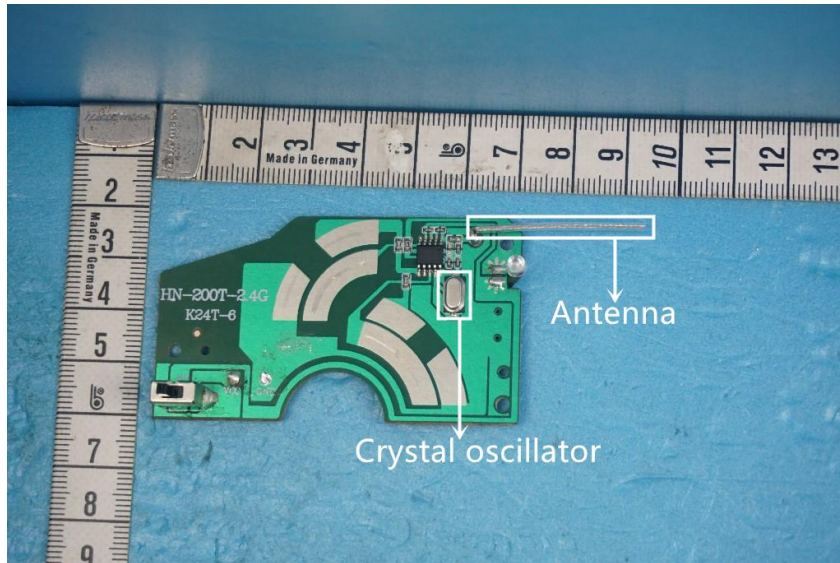

# Internal Photos of the EUT

Product Name: RC TOYS

Product Model: K18

View 1

View 2

This report sets forth our findings solely with respect to the test samples identified herein. The results set forth in this report are not indicative or representative of the quality or characteristics of the lot from which a test sample was taken or any similar or identical product unless specifically and expressly noted. Disagreement against this test report, if any, should be filed with to our company in writing within 15 days of receiving the report. Any copying or replication of this report to or for any other person or entity, or use of our name or trademark, is permitted only with our prior written permission.

# Internal Photos of the EUT

Product Name: RC TOYS

Product Model: K18

View 3

View 4

This report sets forth our findings solely with respect to the test samples identified herein. The results set forth in this report are not indicative or representative of the quality or characteristics of the lot from which a test sample was taken or any similar or identical product unless specifically and expressly noted. Disagreement against this test report, if any, should be filed with to our company in writing within 15 days of receiving the report. Any copying or replication of this report to or for any other person or entity, or use of our name or trademark, is permitted only with our prior written permission.