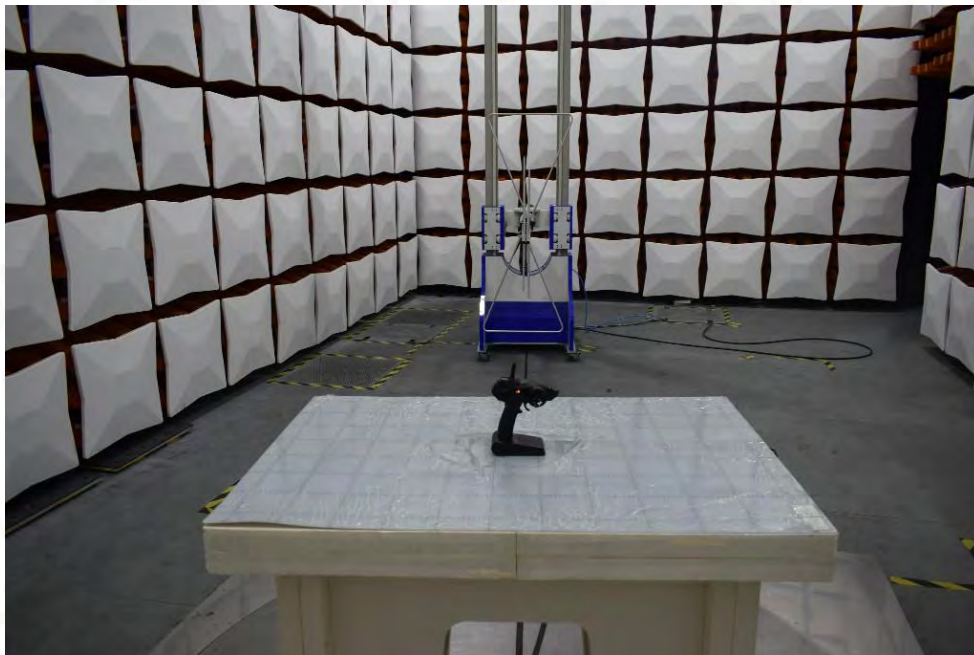

Test Photos of the EUT

Product Name: ROBOTIC TOYS

Product Model: 1903

Radiated emission

TX below 30MHz

TX 30MHz~1GHz

This report sets forth our findings solely with respect to the test samples identified herein. The results set forth in this report are not indicative or representative of the quality or characteristics of the lot from which a test sample was taken or any similar or identical product unless specifically and expressly noted. Disagreement against this test report, if any, should be filed with to our company in writing within 15 days of receiving the report. Any copying or replication of this report to or for any other person, entity, or use of our name or trademark, is permitted only with our prior written permission.

Test Photos of the EUT

Product Name: ROBOTIC TOYS

Product Model: 1903

TX Above 1GHz

This report sets forth our findings solely with respect to the test samples identified herein. The results set forth in this report are not indicative or representative of the quality or characteristics of the lot from which a test sample was taken or any similar or identical product unless specifically and expressly noted. Disagreement against this test report, if any, should be filed with to our company in writing within 15 days of receiving the report. Any copying or replication of this report to or for any other person, entity, or use of our name or trademark, is permitted only with our prior written permission.