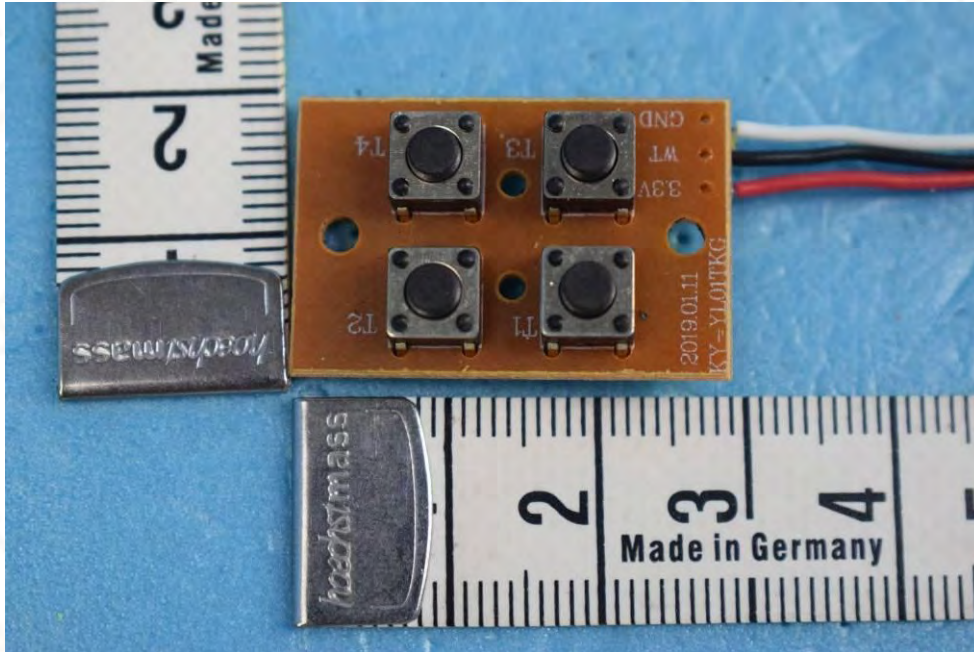

## Internal Photos of the EUT

Product Name: RC TOY

Product Model: 2008

View 5

View 6

This report sets forth our findings solely with respect to the test samples identified herein. The results set forth in this report are not indicative or representative of the quality or characteristics of the lot from which a test sample was taken or any similar or identical product unless specifically and expressly noted. Disagreement against this test report, if any, should be filed with to our company in writing within 15 days of receiving the report. Any copying or replication of this report to or for any other person or entity, or use of our name or trademark, is permitted only with our prior written permission.

## Internal Photos of the EUT

Product Name: RC TOY

Product Model: 2008

View 7

View 8

This report sets forth our findings solely with respect to the test samples identified herein. The results set forth in this report are not indicative or representative of the quality or characteristics of the lot from which a test sample was taken or any similar or identical product unless specifically and expressly noted. Disagreement against this test report, if any, should be filed with to our company in writing within 15 days of receiving the report. Any copying or replication of this report to or for any other person or entity, or use of our name or trademark, is permitted only with our prior written permission.