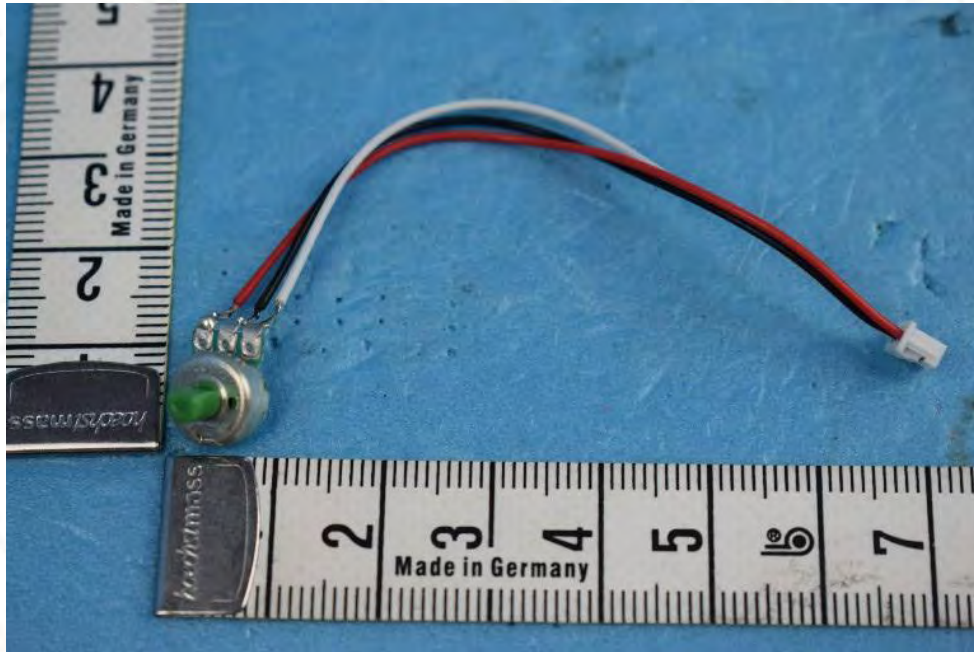

## Internal Photos of the EUT

Product Name: RC TOY

Product Model: 2008

View 9

View 10

This report sets forth our findings solely with respect to the test samples identified herein. The results set forth in this report are not indicative or representative of the quality or characteristics of the lot from which a test sample was taken or any similar or identical product unless specifically and expressly noted. Disagreement against this test report, if any, should be filed with to our company in writing within 15 days of receiving the report. Any copying or replication of this report to or for any other person or entity, or use of our name or trademark, is permitted only with our prior written permission.

## Internal Photos of the EUT

Product Name: RC TOY

Product Model: 2008

View 11

View 12

This report sets forth our findings solely with respect to the test samples identified herein. The results set forth in this report are not indicative or representative of the quality or characteristics of the lot from which a test sample was taken or any similar or identical product unless specifically and expressly noted. Disagreement against this test report, if any, should be filed with to our company in writing within 15 days of receiving the report. Any copying or replication of this report to or for any other person or entity, or use of our name or trademark, is permitted only with our prior written permission.