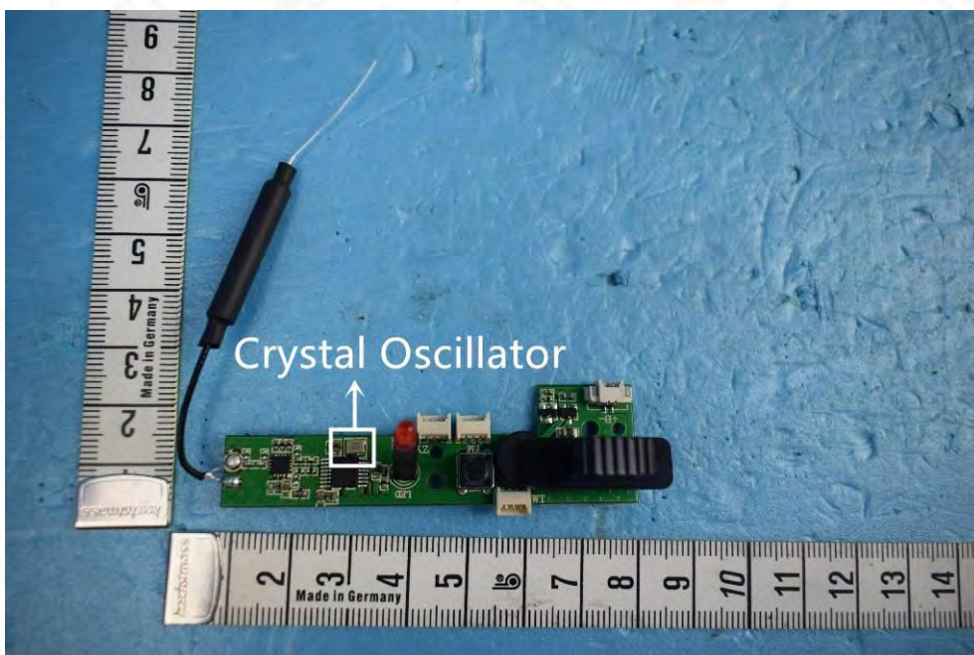

## Internal Photos of the EUT

Product Name: RC TOY

Product Model: 2008

View 1

View 2

This report sets forth our findings solely with respect to the test samples identified herein. The results set forth in this report are not indicative or representative of the quality or characteristics of the lot from which a test sample was taken or any similar or identical product unless specifically and expressly noted. Disagreement against this test report, if any, should be filed with to our company in writing within 15 days of receiving the report. Any copying or replication of this report to or for any other person or entity, or use of our name or trademark, is permitted only with our prior written permission.

## Internal Photos of the EUT

Product Name: RC TOY

Product Model: 2008

View 3

View 4

This report sets forth our findings solely with respect to the test samples identified herein. The results set forth in this report are not indicative or representative of the quality or characteristics of the lot from which a test sample was taken or any similar or identical product unless specifically and expressly noted. Disagreement against this test report, if any, should be filed with to our company in writing within 15 days of receiving the report. Any copying or replication of this report to or for any other person or entity, or use of our name or trademark, is permitted only with our prior written permission.