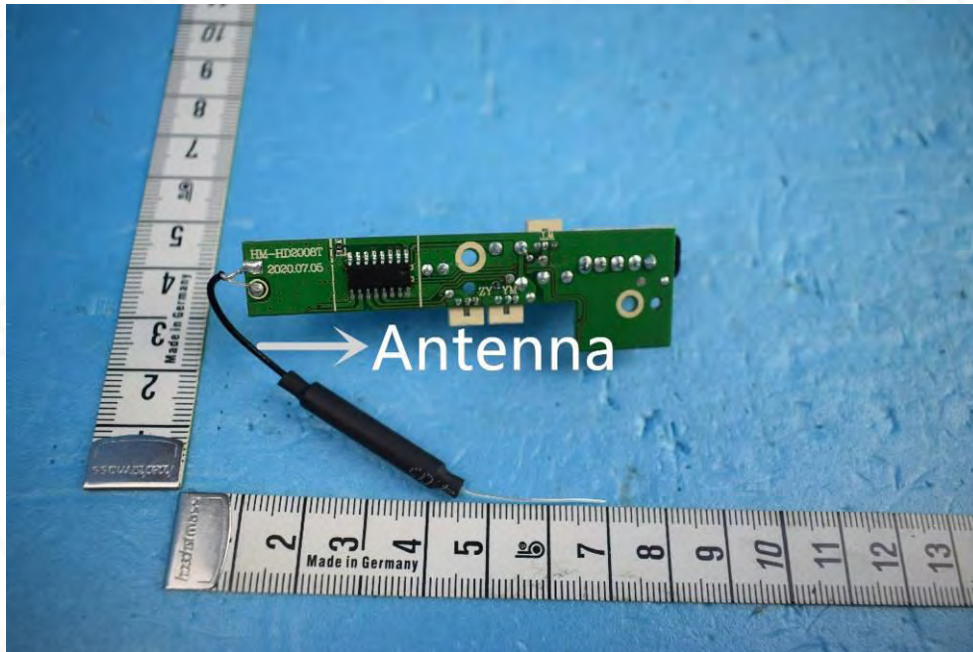

## Internal Photos of the EUT

Product Name: RC TOY

Product Model: 2008

View 1

View 2

This report sets forth our findings solely with respect to the test samples identified herein. The results set forth in this report are not indicative or representative of the quality or characteristics of the lot from which a test sample was taken or any similar or identical product unless specifically and expressly noted. Disagreement against this test report, if any, should be filed with to our company in writing within 15 days of receiving the report. Any copying or replication of this report to or for any other person or entity, or use of our name or trademark, is permitted only with our prior written permission.

## Internal Photos of the EUT

Product Name: RC TOY

Product Model: 2008

View 3

View 4

This report sets forth our findings solely with respect to the test samples identified herein. The results set forth in this report are not indicative or representative of the quality or characteristics of the lot from which a test sample was taken or any similar or identical product unless specifically and expressly noted. Disagreement against this test report, if any, should be filed with to our company in writing within 15 days of receiving the report. Any copying or replication of this report to or for any other person or entity, or use of our name or trademark, is permitted only with our prior written permission.