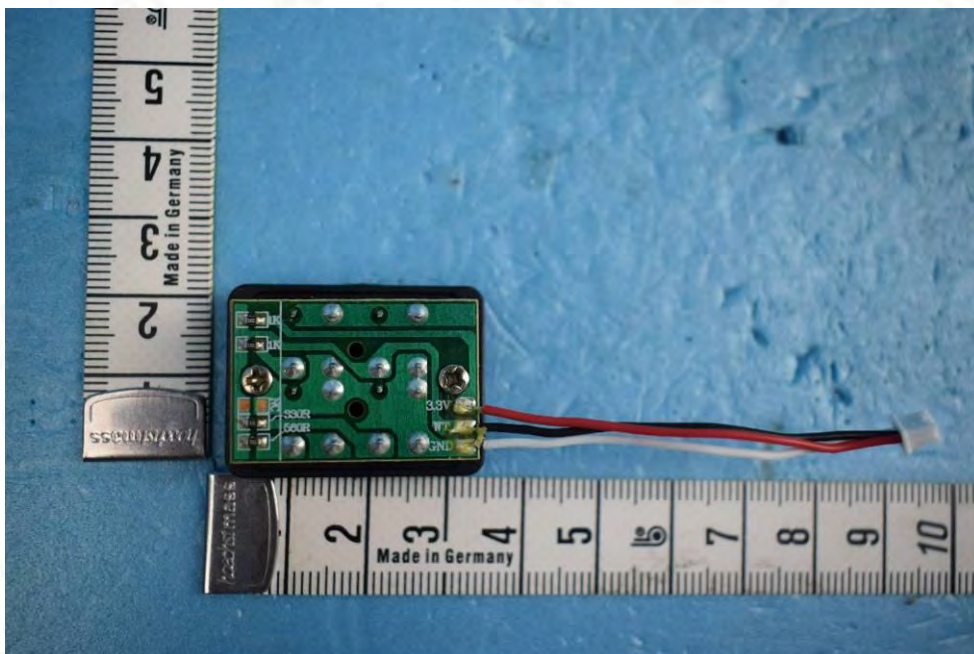

## Internal Photos of the EUT

Product Name: RC TOY

Product Model: 2008

View 3

View 4

This report sets forth our findings solely with respect to the test samples identified herein. The results set forth in this report are not indicative or representative of the quality or characteristics of the lot from which a test sample was taken or any similar or identical product unless specifically and expressly noted. Disagreement against this test report, if any, should be filed with to our company in writing within 15 days of receiving the report. Any copying or replication of this report to or for any other person or entity, or use of our name or trademark, is permitted only with our prior written permission.

## Internal Photos of the EUT

Product Name: RC TOY

Product Model: 2008

View 5

View 6

This report sets forth our findings solely with respect to the test samples identified herein. The results set forth in this report are not indicative or representative of the quality or characteristics of the lot from which a test sample was taken or any similar or identical product unless specifically and expressly noted. Disagreement against this test report, if any, should be filed with to our company in writing within 15 days of receiving the report. Any copying or replication of this report to or for any other person or entity, or use of our name or trademark, is permitted only with our prior written permission.