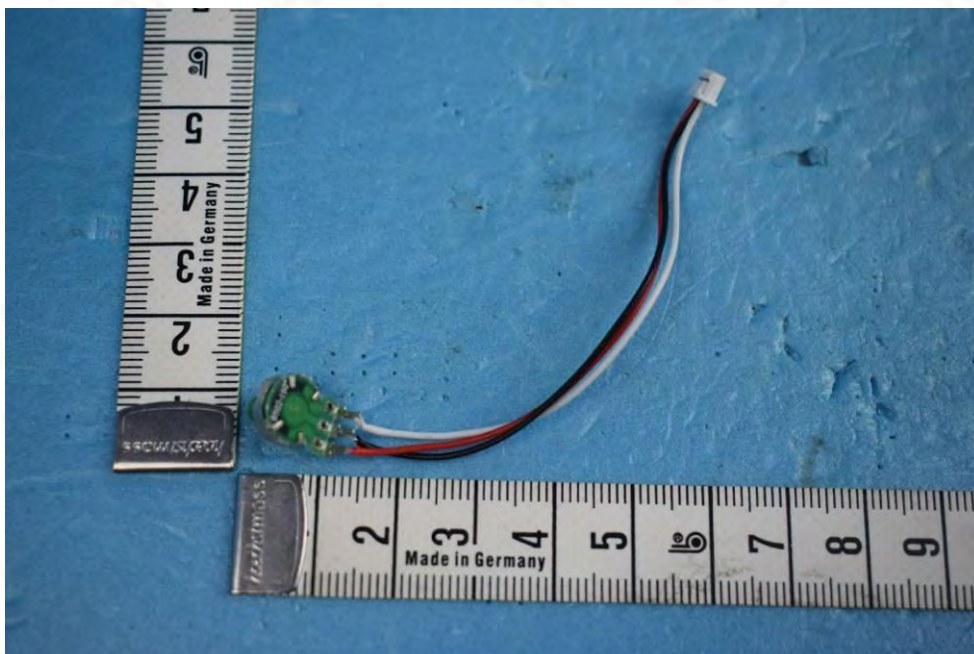

## Internal Photos of the EUT

Product Name: RC TOY

Product Model: 2008

View 5

View 6

This report sets forth our findings solely with respect to the test samples identified herein. The results set forth in this report are not indicative or representative of the quality or characteristics of the lot from which a test sample was taken or any similar or identical product unless specifically and expressly noted. Disagreement against this test report, if any, should be filed with to our company in writing within 15 days of receiving the report. Any copying or replication of this report to or for any other person or entity, or use of our name or trademark, is permitted only with our prior written permission.

## Internal Photos of the EUT

Product Name: RC TOY

Product Model: 2008

View 7

View 8

This report sets forth our findings solely with respect to the test samples identified herein. The results set forth in this report are not indicative or representative of the quality or characteristics of the lot from which a test sample was taken or any similar or identical product unless specifically and expressly noted. Disagreement against this test report, if any, should be filed with to our company in writing within 15 days of receiving the report. Any copying or replication of this report to or for any other person or entity, or use of our name or trademark, is permitted only with our prior written permission.