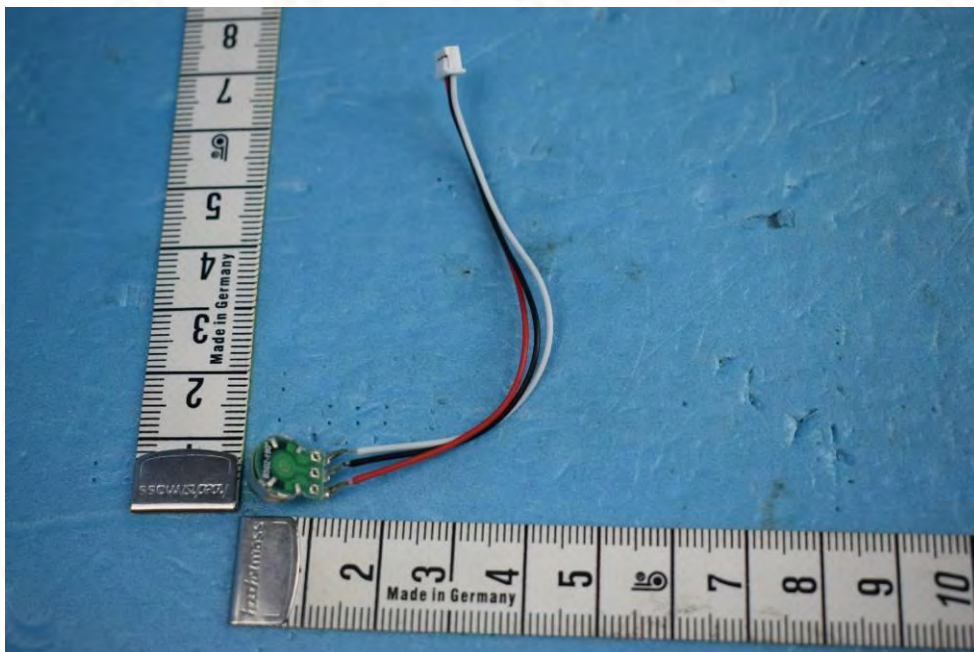

## Internal Photos of the EUT

Product Name: RC TOY

Product Model: 2008

View 9

View 10

This report sets forth our findings solely with respect to the test samples identified herein. The results set forth in this report are not indicative or representative of the quality or characteristics of the lot from which a test sample was taken or any similar or identical product unless specifically and expressly noted. Disagreement against this test report, if any, should be filed with to our company in writing within 15 days of receiving the report. Any copying or replication of this report to or for any other person or entity, or use of our name or trademark, is permitted only with our prior written permission.

## Internal Photos of the EUT

Product Name: RC TOY

Product Model: 2008

View 11

View 12

This report sets forth our findings solely with respect to the test samples identified herein. The results set forth in this report are not indicative or representative of the quality or characteristics of the lot from which a test sample was taken or any similar or identical product unless specifically and expressly noted. Disagreement against this test report, if any, should be filed with to our company in writing within 15 days of receiving the report. Any copying or replication of this report to or for any other person or entity, or use of our name or trademark, is permitted only with our prior written permission.