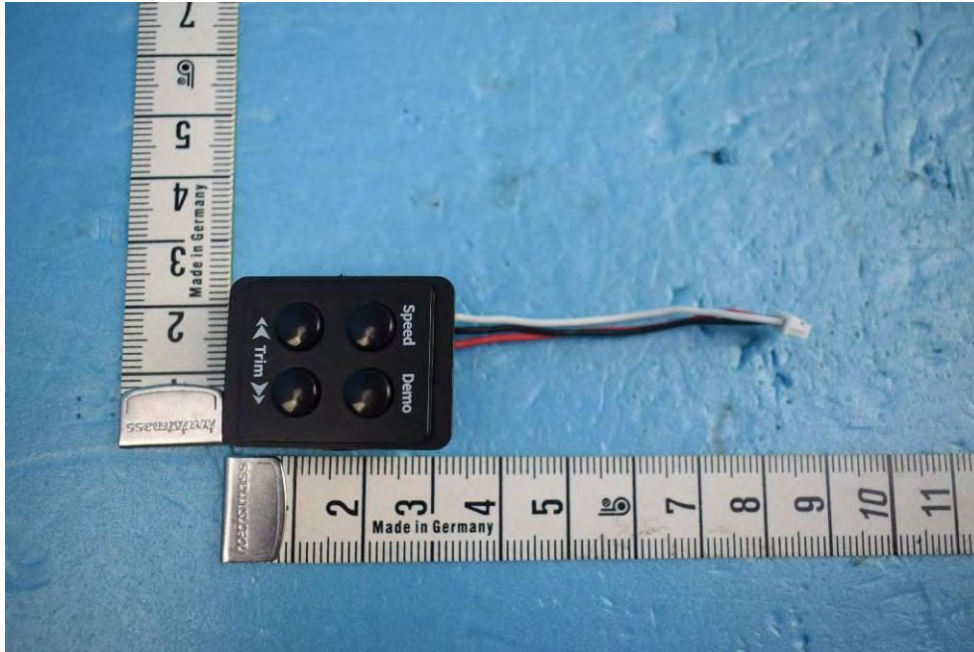

## Internal Photos of the EUT

Product Name: RC TOY

Product Model: 2008

View 3

View 4

This report sets forth our findings solely with respect to the test samples identified herein. The results set forth in this report are not indicative or representative of the quality or characteristics of the lot from which a test sample was taken or any similar or identical product unless specifically and expressly noted. Disagreement against this test report, if any, should be filed with to our company in writing within 15 days of receiving the report. Any copying or replication of this report to or for any other person or entity, or use of our name or trademark, is permitted only with our prior written permission.

## Internal Photos of the EUT

Product Name: RC TOY

Product Model: 2008

View 5

View 6

This report sets forth our findings solely with respect to the test samples identified herein. The results set forth in this report are not indicative or representative of the quality or characteristics of the lot from which a test sample was taken or any similar or identical product unless specifically and expressly noted. Disagreement against this test report, if any, should be filed with to our company in writing within 15 days of receiving the report. Any copying or replication of this report to or for any other person or entity, or use of our name or trademark, is permitted only with our prior written permission.