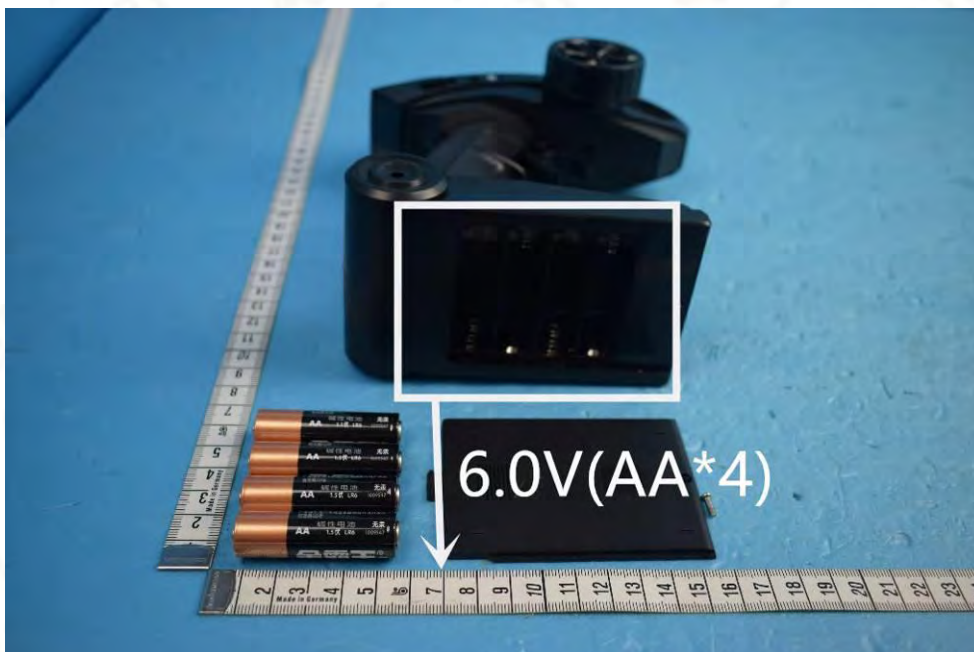

External Photos of the EUT

Product Name: RC TOY

Product Model: 2008

View 1

View 2

This report sets forth our findings solely with respect to the test samples identified herein. The results set forth in this report are not indicative or representative of the quality or characteristics of the lot from which a test sample was taken or any similar or identical product unless specifically and expressly noted. Disagreement against this test report, if any, should be filed with to our company in writing within 15 days of receiving the report. Any copying or replication of this report to or for any other person or entity, or use of our name or trademark, is permitted only with our prior written permission.

External Photos of the EUT

Product Name: RC TOY

Product Model: 2008

View 7

View 8

This report sets forth our findings solely with respect to the test samples identified herein. The results set forth in this report are not indicative or representative of the quality or characteristics of the lot from which a test sample was taken or any similar or identical product unless specifically and expressly noted. Disagreement against this test report, if any, should be filed with to our company in writing within 15 days of receiving the report. Any copying or replication of this report to or for any other person, entity, or use of our name or trademark, is permitted only with our prior written permission.