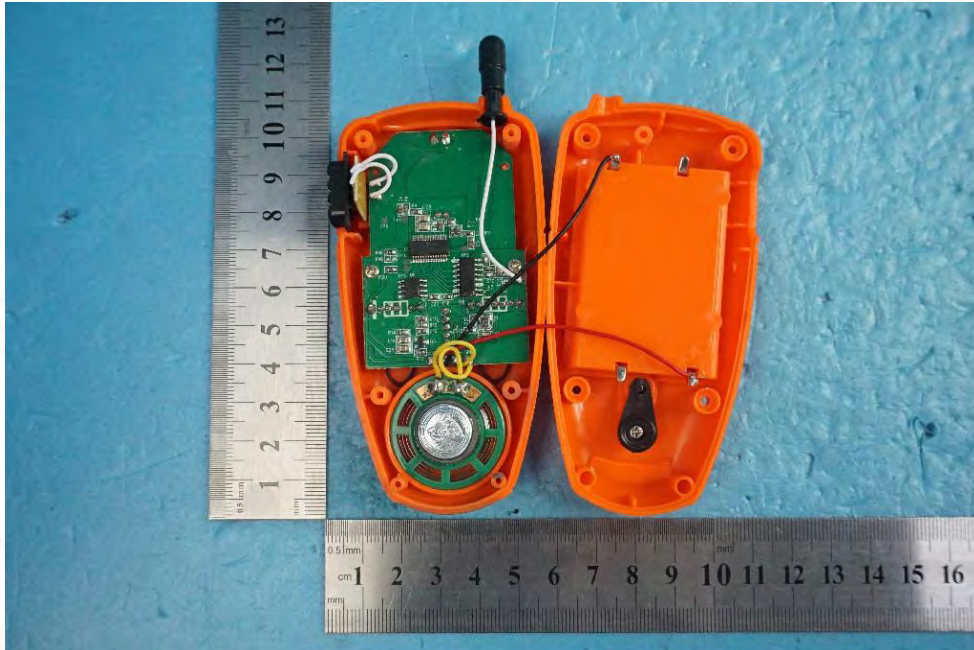

Internal Photos of the EUT

Product Name: ROBOTIC TOYS

Product Model: 1903

View 1

View 2

This report sets forth our findings solely with respect to the test samples identified herein. The results set forth in this report are not indicative or representative of the quality or characteristics of the lot from which a test sample was taken or any similar or identical product unless specifically and expressly noted. Disagreement against this test report, if any, should be filed with to our company in writing within 15 days of receiving the report. Any copying or replication of this report to or for any other person or entity, or use of our name or trademark, is permitted only with our prior written permission.

Internal Photos of the EUT

Product Name: ROBOTIC TOYS

Product Model: 1903

View 3

View 4

This report sets forth our findings solely with respect to the test samples identified herein. The results set forth in this report are not indicative or representative of the quality or characteristics of the lot from which a test sample was taken or any similar or identical product unless specifically and expressly noted. Disagreement against this test report, if any, should be filed with to our company in writing within 15 days of receiving the report. Any copying or replication of this report to or for any other person or entity, or use of our name or trademark, is permitted only with our prior written permission.