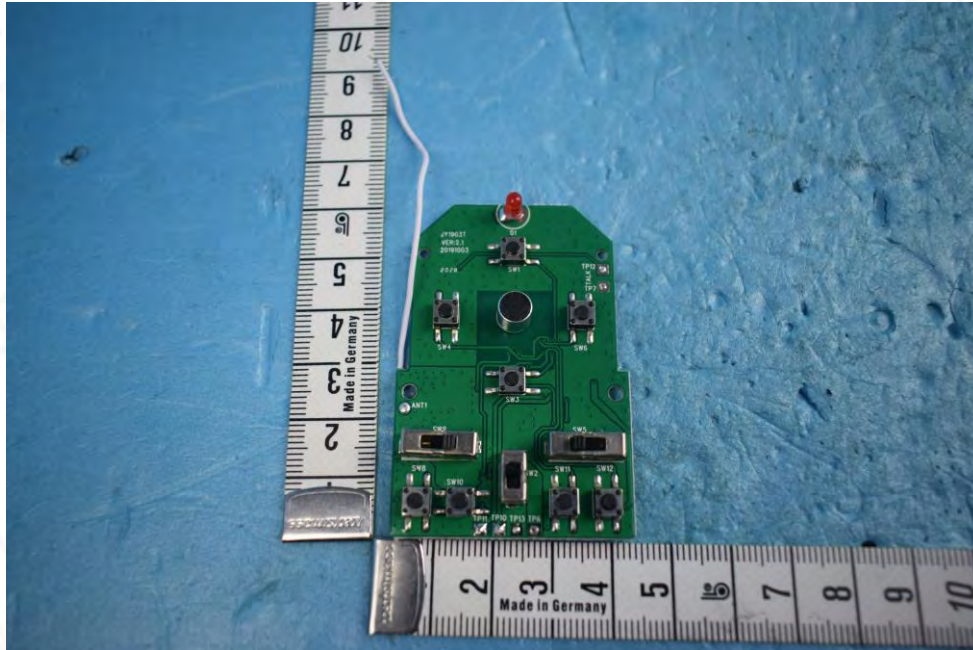

Internal Photos of the EUT

Product Name: ROBOTIC TOYS

Product Model: 1903

View 1

View 2

This report sets forth our findings solely with respect to the test samples identified herein. The results set forth in this report are not indicative or representative of the quality or characteristics of the lot from which a test sample was taken or any similar or identical product unless specifically and expressly noted. Disagreement against this test report, if any, should be filed with to our company in writing within 15 days of receiving the report. Any copying or replication of this report to or for any other person or entity, or use of our name or trademark, is permitted only with our prior written permission.

Internal Photos of the EUT

Product Name: ROBOTIC TOYS

Product Model: 1903

View 3

View 4

This report sets forth our findings solely with respect to the test samples identified herein. The results set forth in this report are not indicative or representative of the quality or characteristics of the lot from which a test sample was taken or any similar or identical product unless specifically and expressly noted. Disagreement against this test report, if any, should be filed with to our company in writing within 15 days of receiving the report. Any copying or replication of this report to or for any other person or entity, or use of our name or trademark, is permitted only with our prior written permission.