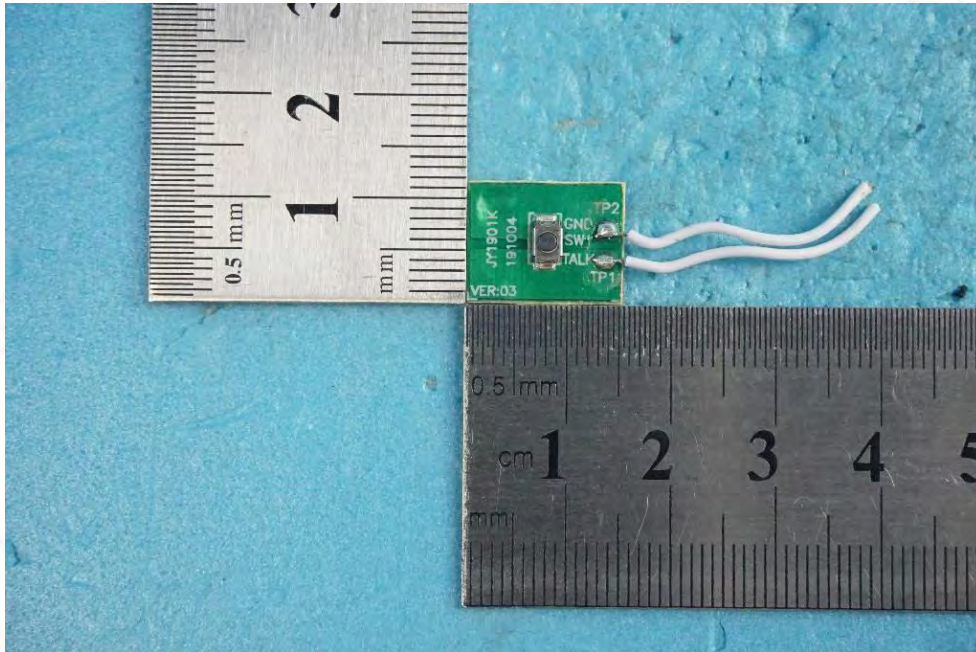

Internal Photos of the EUT

Product Name: ROBOTIC TOYS

Product Model: 1903

View 3

View 4

This report sets forth our findings solely with respect to the test samples identified herein. The results set forth in this report are not indicative or representative of the quality or characteristics of the lot from which a test sample was taken or any similar or identical product unless specifically and expressly noted. Disagreement against this test report, if any, should be filed with to our company in writing within 15 days of receiving the report. Any copying or replication of this report to or for any other person or entity, or use of our name or trademark, is permitted only with our prior written permission.

Internal Photos of the EUT

Product Name: ROBOTIC TOYS

Product Model: 1903

View 5

View 6

This report sets forth our findings solely with respect to the test samples identified herein. The results set forth in this report are not indicative or representative of the quality or characteristics of the lot from which a test sample was taken or any similar or identical product unless specifically and expressly noted. Disagreement against this test report, if any, should be filed with to our company in writing within 15 days of receiving the report. Any copying or replication of this report to or for any other person or entity, or use of our name or trademark, is permitted only with our prior written permission.