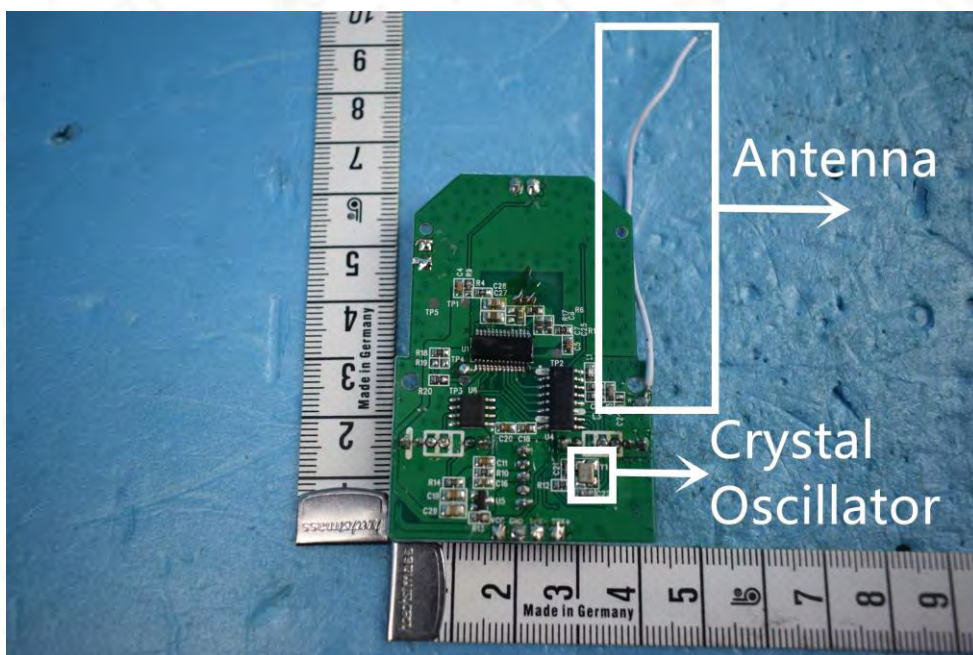

Internal Photos of the EUT

Product Name: ROBOTIC TOYS

Product Model: 1903

View 1

View 2

This report sets forth our findings solely with respect to the test samples identified herein. The results set forth in this report are not indicative or representative of the quality or characteristics of the lot from which a test sample was taken or any similar or identical product unless specifically and expressly noted. Disagreement against this test report, if any, should be filed with to our company in writing within 15 days of receiving the report. Any copying or replication of this report to or for any other person or entity, or use of our name or trademark, is permitted only with our prior written permission.

Internal Photos of the EUT

Product Name: ROBOTIC TOYS

Product Model: 1903

View 3

View 4

This report sets forth our findings solely with respect to the test samples identified herein. The results set forth in this report are not indicative or representative of the quality or characteristics of the lot from which a test sample was taken or any similar or identical product unless specifically and expressly noted. Disagreement against this test report, if any, should be filed with to our company in writing within 15 days of receiving the report. Any copying or replication of this report to or for any other person or entity, or use of our name or trademark, is permitted only with our prior written permission.