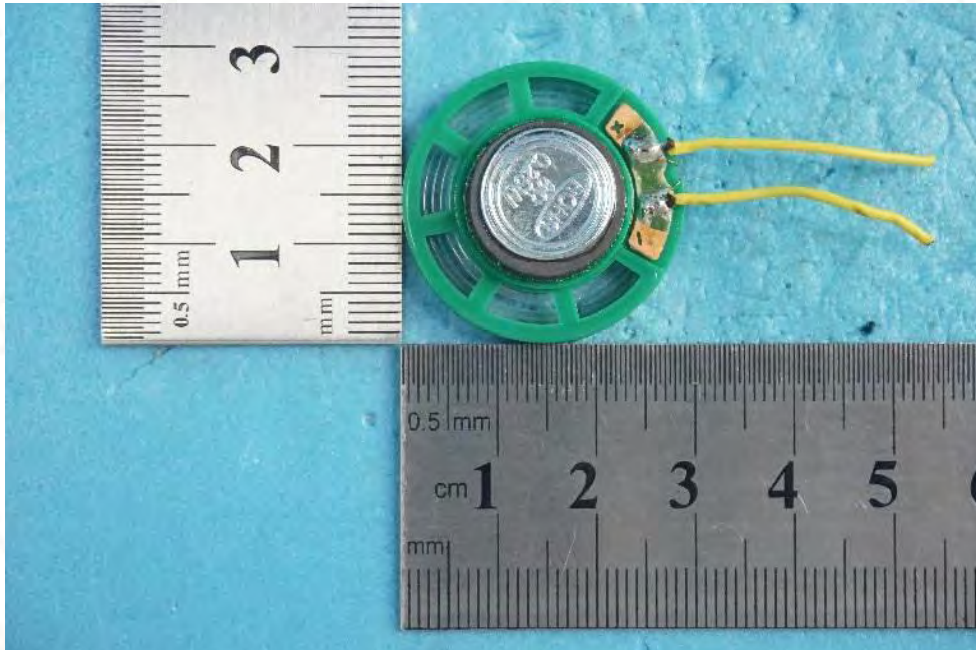

Internal Photos of the EUT

Product Name: ROBOTIC TOYS

Product Model: 1903

View 5

View 6

This report sets forth our findings solely with respect to the test samples identified herein. The results set forth in this report are not indicative or representative of the quality or characteristics of the lot from which a test sample was taken or any similar or identical product unless specifically and expressly noted. Disagreement against this test report, if any, should be filed with to our company in writing within 15 days of receiving the report. Any copying or replication of this report to or for any other person or entity, or use of our name or trademark, is permitted only with our prior written permission.

Internal Photos of the EUT

Product Name: ROBOTIC TOYS

Product Model: 1903

View 7

View 8

This report sets forth our findings solely with respect to the test samples identified herein. The results set forth in this report are not indicative or representative of the quality or characteristics of the lot from which a test sample was taken or any similar or identical product unless specifically and expressly noted. Disagreement against this test report, if any, should be filed with to our company in writing within 15 days of receiving the report. Any copying or replication of this report to or for any other person or entity, or use of our name or trademark, is permitted only with our prior written permission.