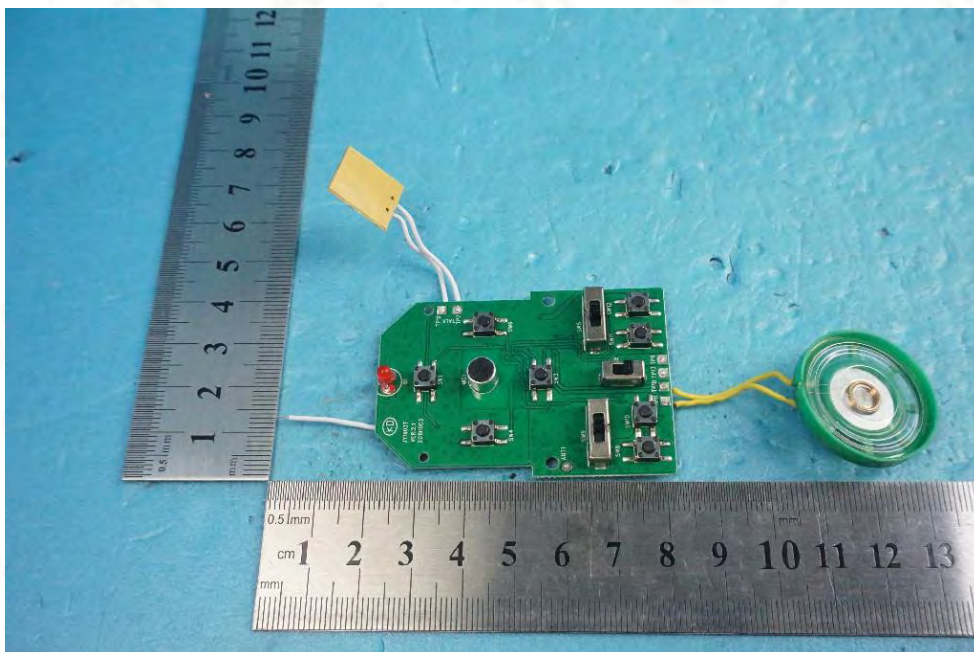

Internal Photos of the EUT

Product Name: ROBOTIC TOYS

Product Model: 1903

View 1

View 2

This report sets forth our findings solely with respect to the test samples identified herein. The results set forth in this report are not indicative or representative of the quality or characteristics of the lot from which a test sample was taken or any similar or identical product unless specifically and expressly noted. Disagreement against this test report, if any, should be filed with to our company in writing within 15 days of receiving the report. Any copying or replication of this report to or for any other person or entity, or use of our name or trademark, is permitted only with our prior written permission.

Internal Photos of the EUT

Product Name: ROBOTIC TOYS

Product Model: 1903

View 3

View 4

This report sets forth our findings solely with respect to the test samples identified herein. The results set forth in this report are not indicative or representative of the quality or characteristics of the lot from which a test sample was taken or any similar or identical product unless specifically and expressly noted. Disagreement against this test report, if any, should be filed with to our company in writing within 15 days of receiving the report. Any copying or replication of this report to or for any other person or entity, or use of our name or trademark, is permitted only with our prior written permission.