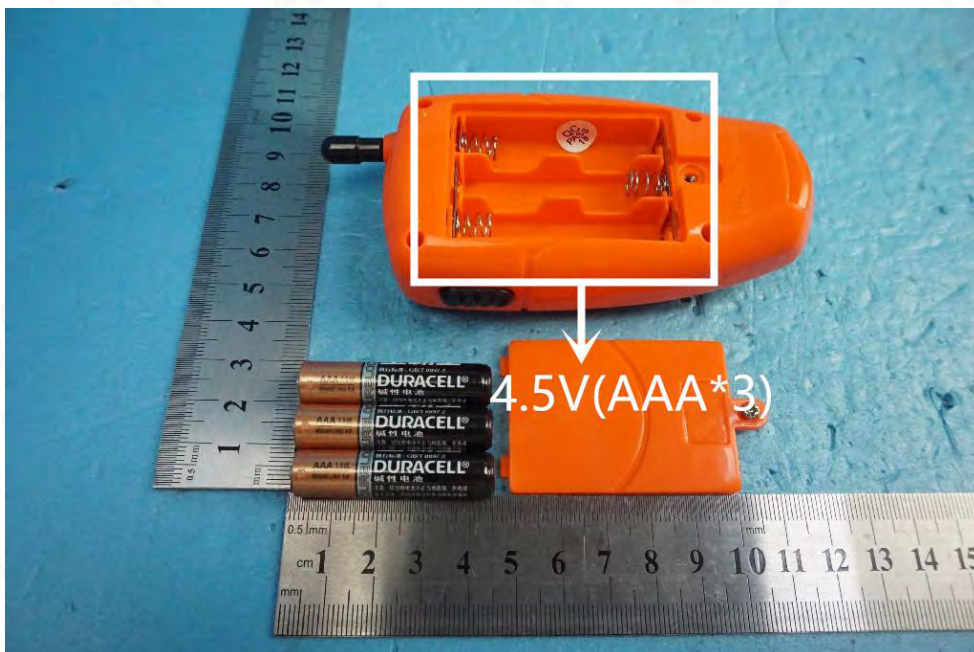

## External Photos of the EUT

Product Name: ROBOTIC TOYS

Product Model: 1903

View 7

View 8

This report sets forth our findings solely with respect to the test samples identified herein. The results set forth in this report are not indicative or representative of the quality or characteristics of the lot from which a test sample was taken or any similar or identical product unless specifically and expressly noted. Disagreement against this test report, if any, should be filed with to our company in writing within 15 days of receiving the report. Any copying or replication of this report to or for any other person or entity, or use of our name or trademark, is permitted only with our prior written permission.