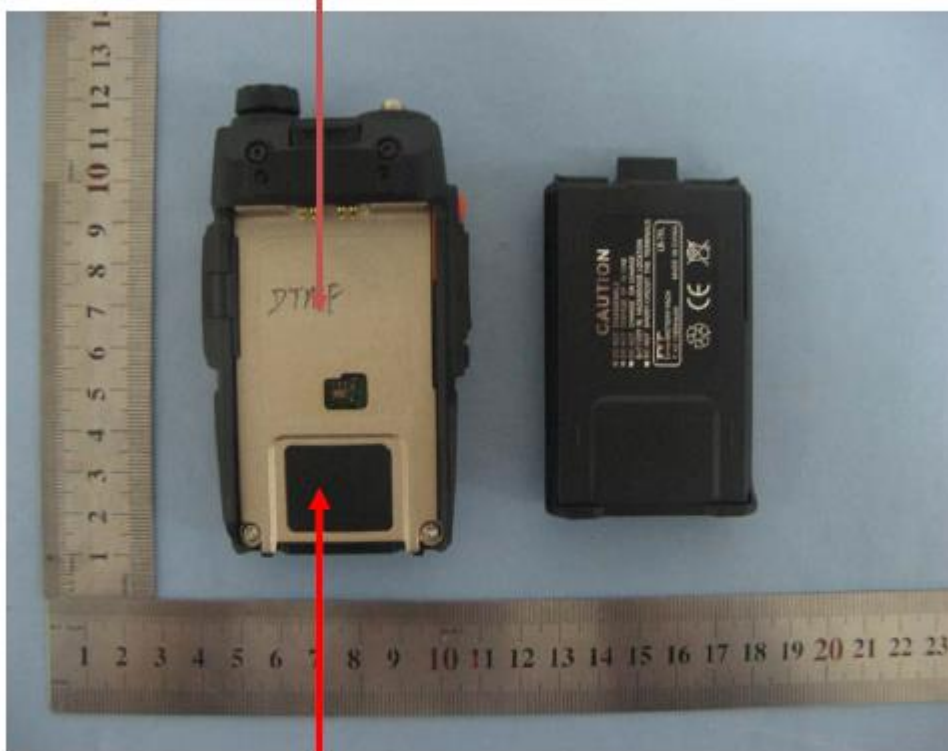

FCC ID Label Location
40mm&40mm

FCC ID: 2AWYH-H2RB

FCC RF Warning Label

Device must be restricted to occupational use to satisfy FCC RF exposure compliance. See owner's manual for specific operating requirements