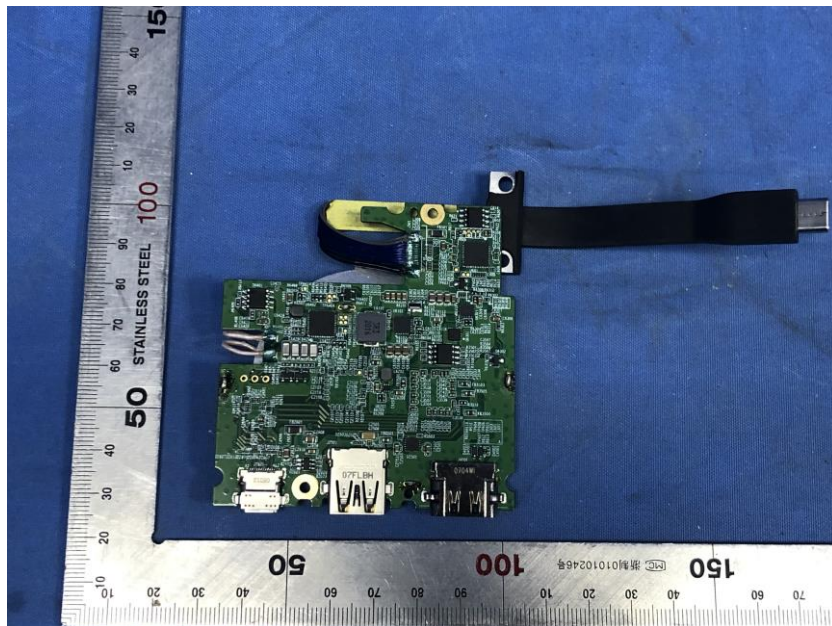

## **Internal Photos**

|                                    |   |
|------------------------------------|---|
| <b>Applicant:</b>                  | Luxshare Precision Industry (Chuzhou) Co., Ltd.   |
| <b>Address of Applicant:</b>       | No.8 Yongyang road, National Economic and Technologic Development Zone, Chuzhou City, Anhui China |
| <b>Equipment Under Test (EUT):</b> |   |
| <b>Product Name:</b>               | CA Essential Micro Docking Station  |
| <b>Model No.:</b>                  | DS1500  |