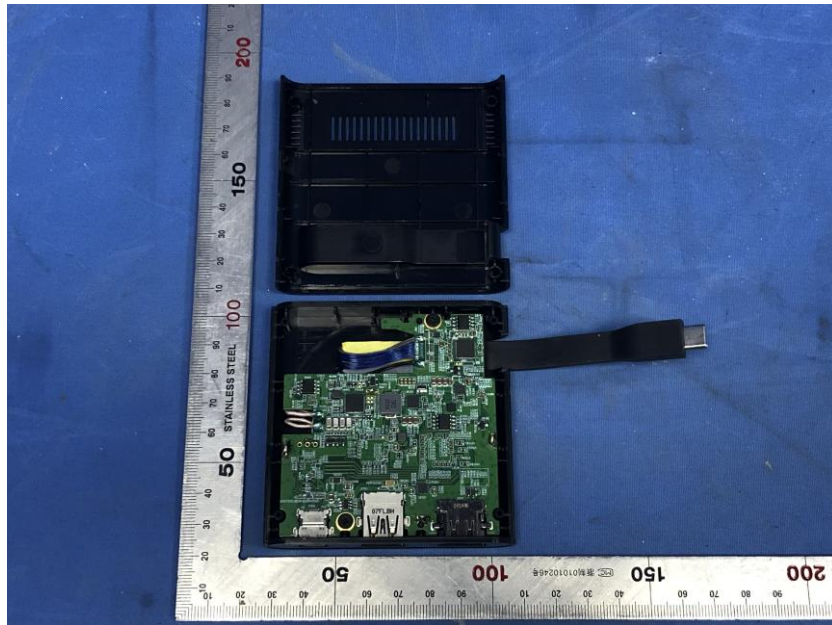

## **Internal Photos**

|                                    |   |
|------------------------------------|---|
| <b>Applicant:</b>                  | Luxshare Precision Industry (Chuzhou) Co., Ltd.   |
| <b>Address of Applicant:</b>       | No.8 Yongyang road, National Economic and Technologic Development Zone, Chuzhou City, Anhui China |
| <b>Equipment Under Test (EUT):</b> |   |
| <b>Product Name:</b>               | CA Essential Micro Docking Station  |
| <b>Model No.:</b>                  | DS1500  |