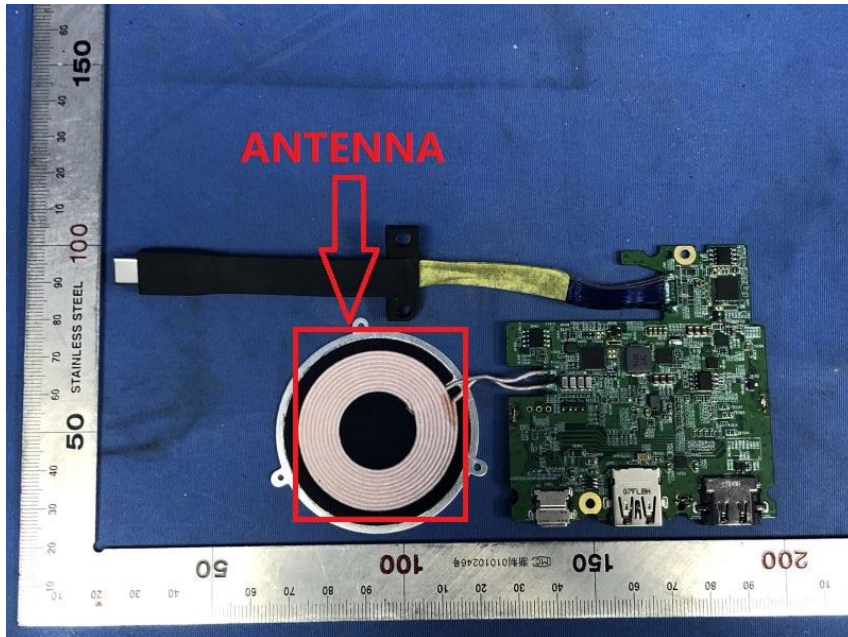

## **Internal Photos**

|                                    |   |
|------------------------------------|---|
| <b>Applicant:</b>                  | Luxshare Precision Industry (Chuzhou) Co., Ltd.   |
| <b>Address of Applicant:</b>       | No.8 Yongyang road, National Economic and Technologic Development Zone, Chuzhou City, Anhui China |
| <b>Equipment Under Test (EUT):</b> |   |
| <b>Product Name:</b>               | CA Essential Micro Docking Station  |
| <b>Model No.:</b>                  | DS1500  |