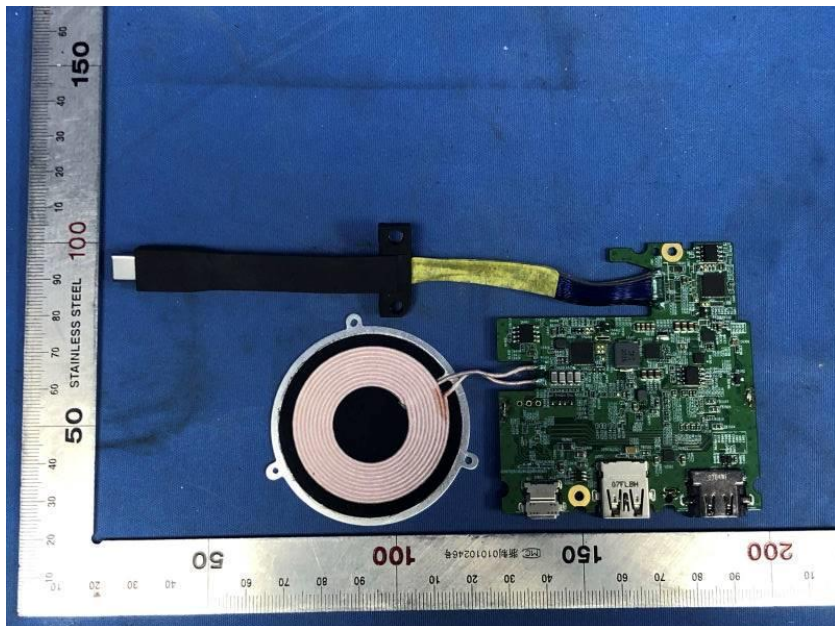

## **Internal Photos**

|                                    |   |
|------------------------------------|---|
| <b>Applicant:</b>                  | Luxshare Precision Industry (Chuzhou) Co., Ltd.   |
| <b>Address of Applicant:</b>       | No.8 Yongyang road, National Economic and Technologic Development Zone, Chuzhou City, Anhui China |
| <b>Equipment Under Test (EUT):</b> |   |
| <b>Product Name:</b>               | CA Essential Micro Docking Station  |
| <b>Model No.:</b>                  | DS1500  |