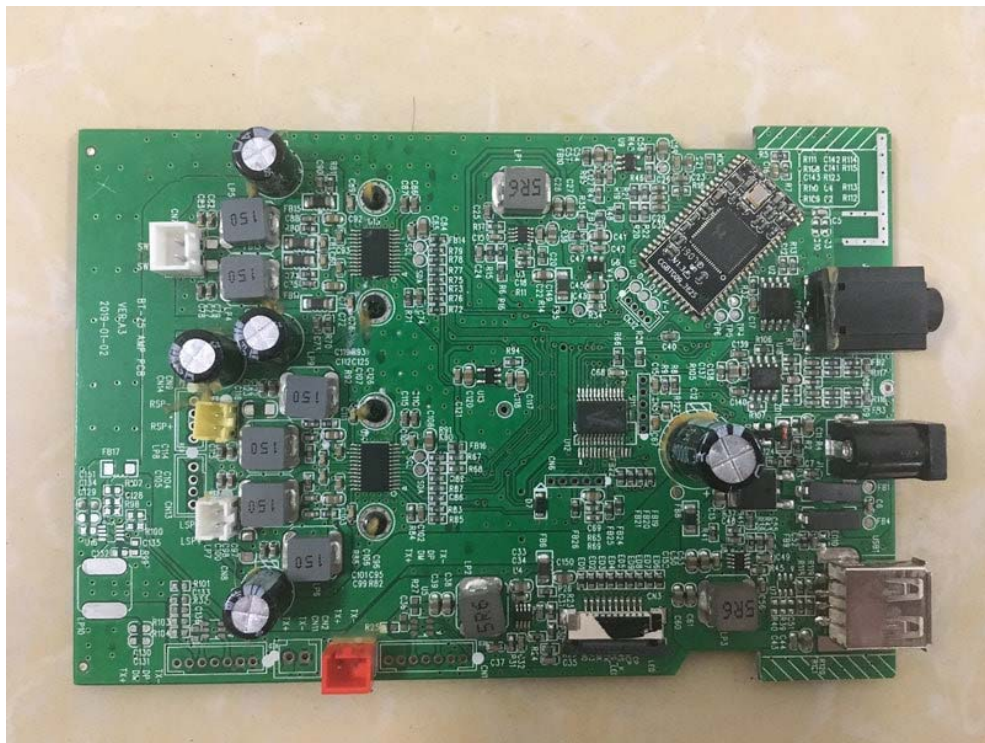

FCC ID: 2AWWQ-KBBM1111

BT ANT

Wireless charger ANT