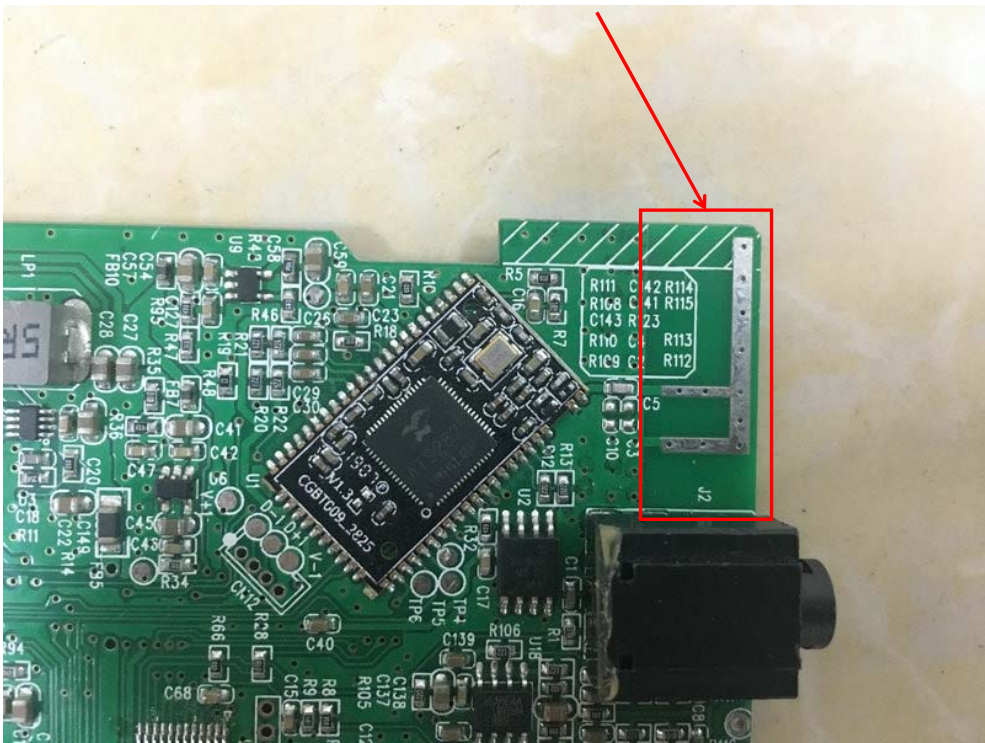

FCC ID: 2AWWQ-KBBM1111

BT ANT

Wireless charger ANT