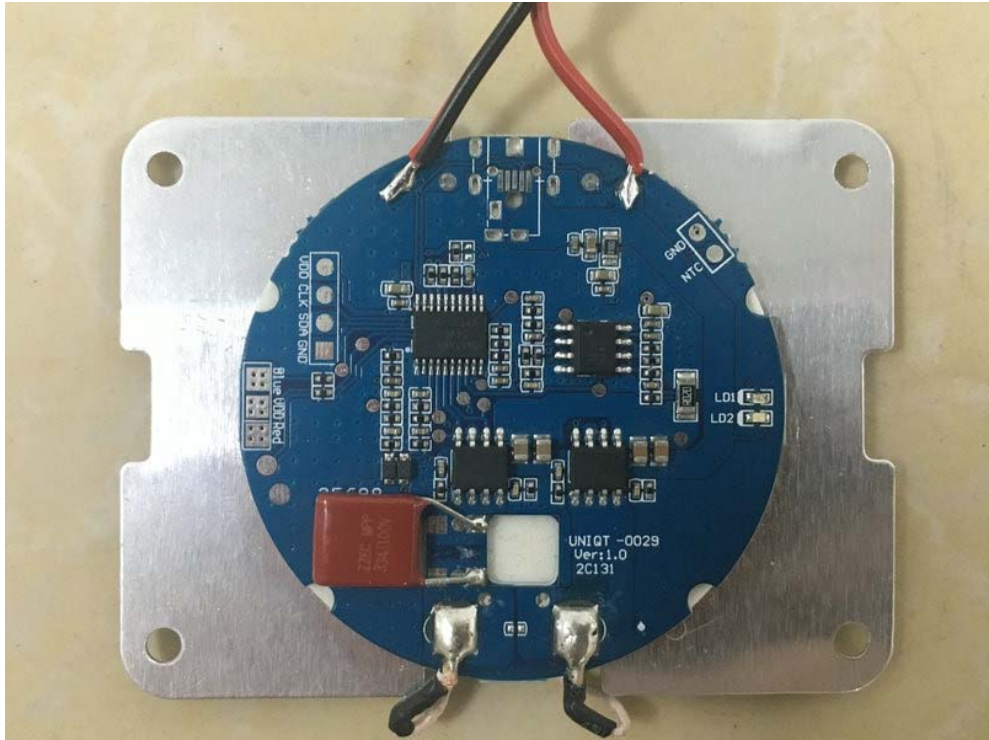

FCC ID: 2AWWQ-KBBM1111

BT ANT

Wireless charger ANT