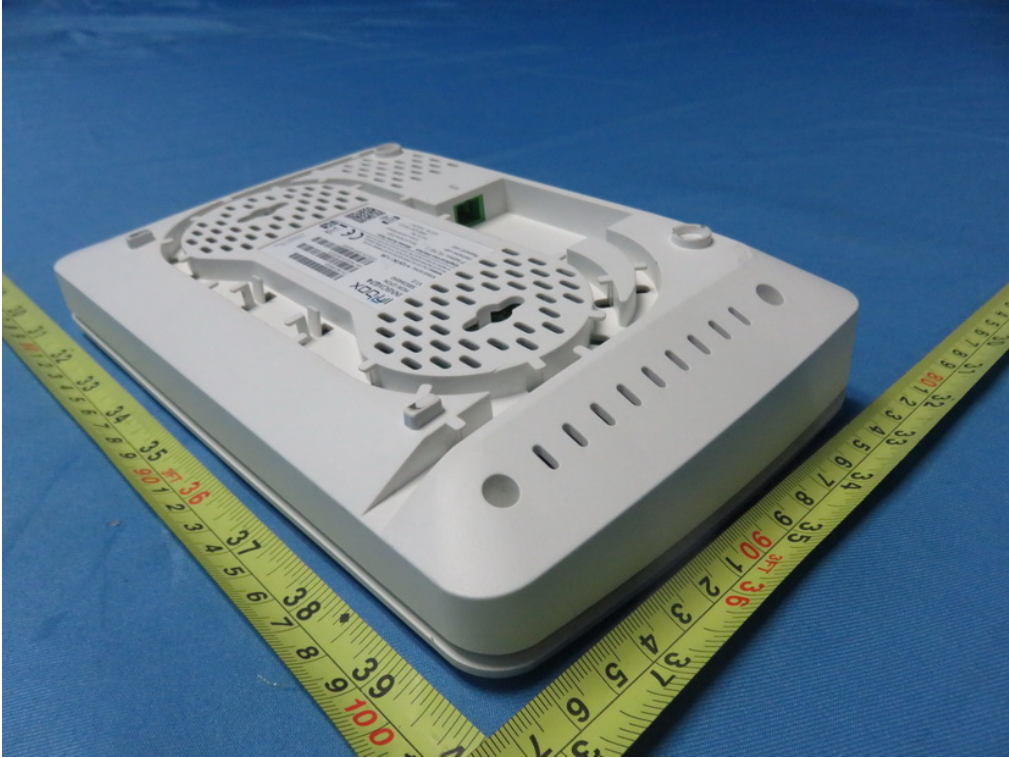

ATTACHMENT

PHOTOGRAPHS OF EUT

Adapter: S18B22-120A150-C4