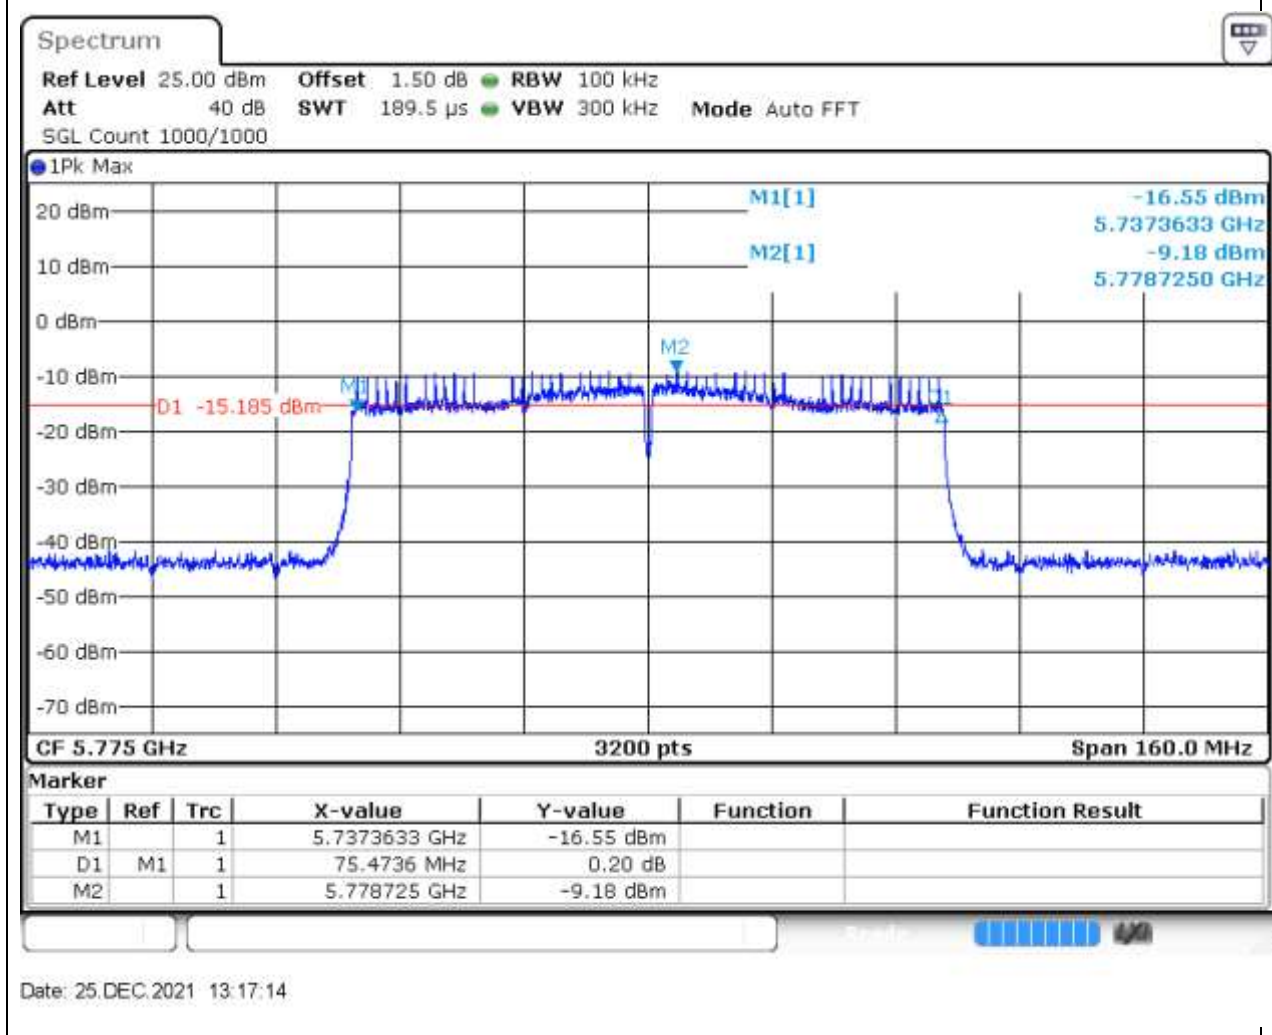

Center Frequency (MHz)	XdB Down	RBW (MHz)	Detector	Limit (MHz)	XdB BandWidth (MHz)	Verdict
5755	6	0.1	Peak	0.5	36.373047	Pass

13. 802.11ac_40M_U-NII-3_H

13.1. A.2.1-6dB BandWidth(NTNV)

Center Frequency (MHz)	XdB Down	RBW (MHz)	Detector	Limit (MHz)	XdB BandWidth (MHz)	Verdict
5795	6	0.1	Peak	0.5	36.122559	Pass

14. 802.11ac_80M_U-NII-3_M

14.1. A.2.1-6dB BandWidth(NTNV)

Center Frequency (MHz)	XdB Down	RBW (MHz)	Detector	Limit (MHz)	XdB BandWidth (MHz)	Verdict
5775	6	0.1	Peak	0.5	75.473633	Pass

END