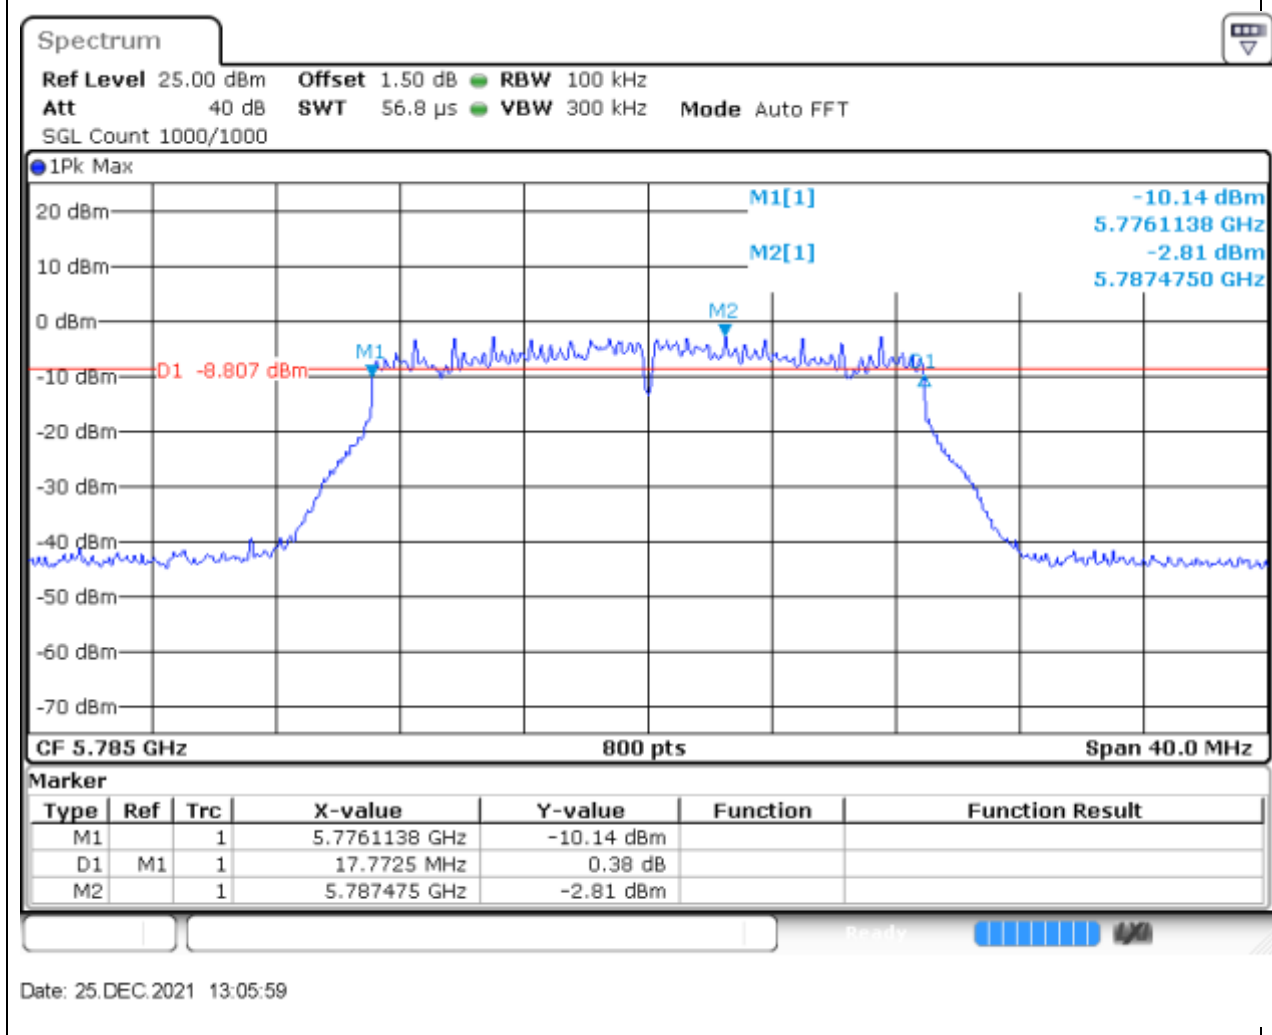

10. 802.11ac_20M_U-NII-3_M

10.1. A.2.1-6dB BandWidth(NTNV)

Center Frequency (MHz)	XdB Down	RBW (MHz)	Detector	Limit (MHz)	XdB BandWidth (MHz)	Verdict
5785	6	0.1	Peak	0.5	17.772461	Pass