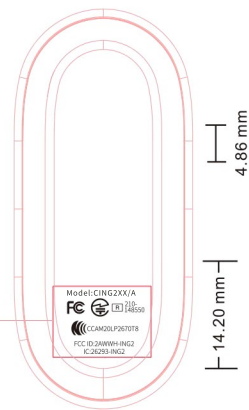

PT冷灰 10C

label location: product bottom

PT冷灰 10C