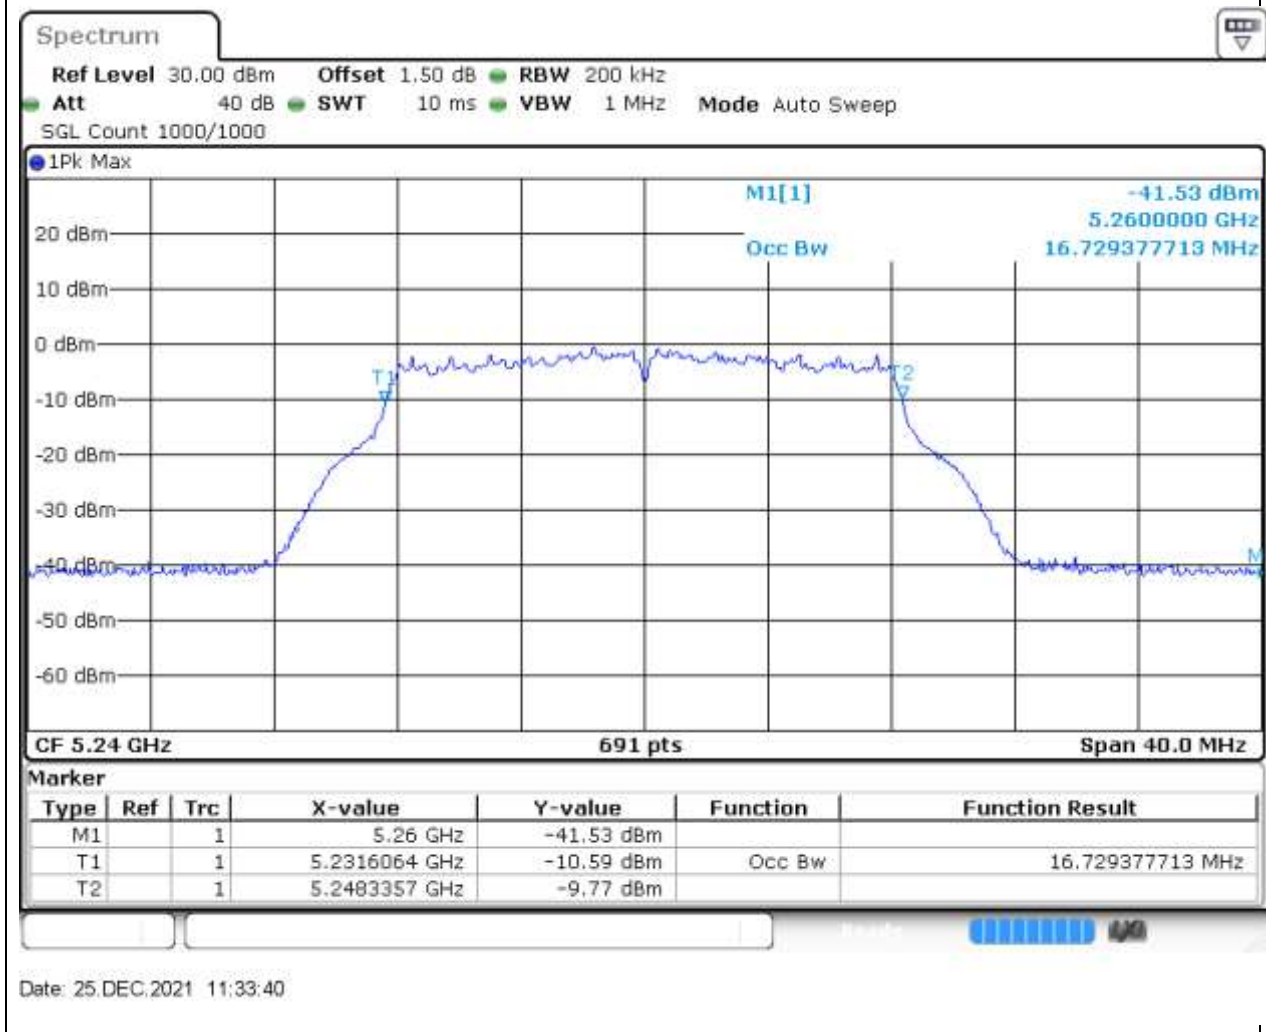

3. 802.11a_20M_U-NII-1_H

3.1. A.2.2-99% Bandwidth(NTNV)

Center Frequency (MHz)	OBW Power (%)	RBW (MHz)	Detector	Limit (MHz)	OBW (MHz)	Verdict
5240	99	0.2	Peak	0	16.729378	Unknown