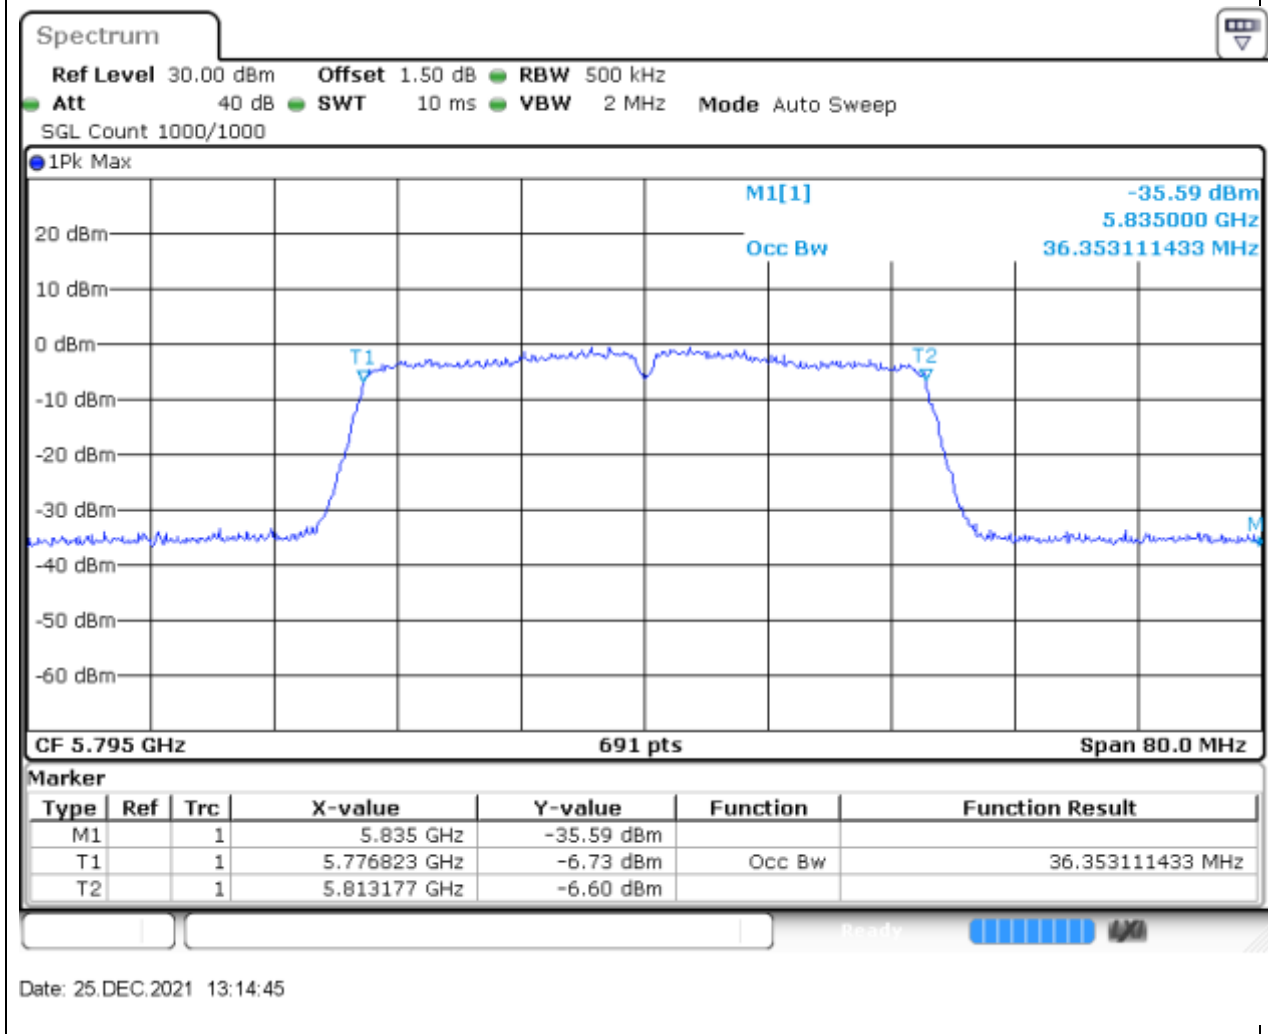

27. 802.11ac_40M_U-NII-3_H

27.1. A.2.2-99% Bandwidth(NTNV)

Center Frequency (MHz)	OBW Power (%)	RBW (MHz)	Detector	Limit (MHz)	OBW (MHz)	Verdict
5795	99	0.5	Peak	0	36.353111	Unknown