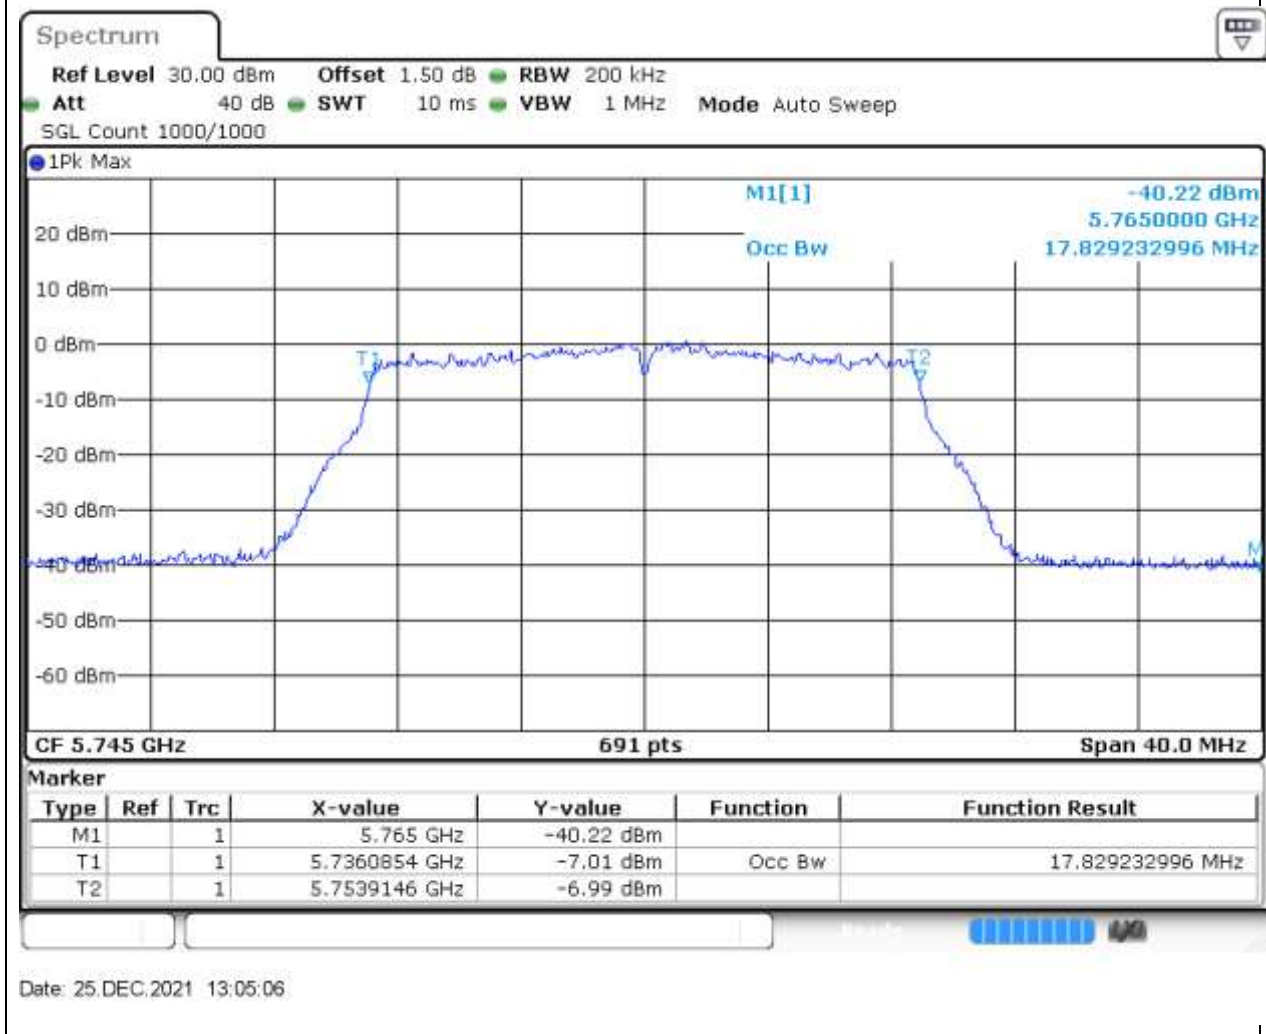

23. 802.11ac_20M_U-NII-3_L

23.1. A.2.2-99% Bandwidth(NTNV)

Center Frequency (MHz)	OBW Power (%)	RBW (MHz)	Detector	Limit (MHz)	OBW (MHz)	Verdict
5745	99	0.2	Peak	0	17.829233	Unknown