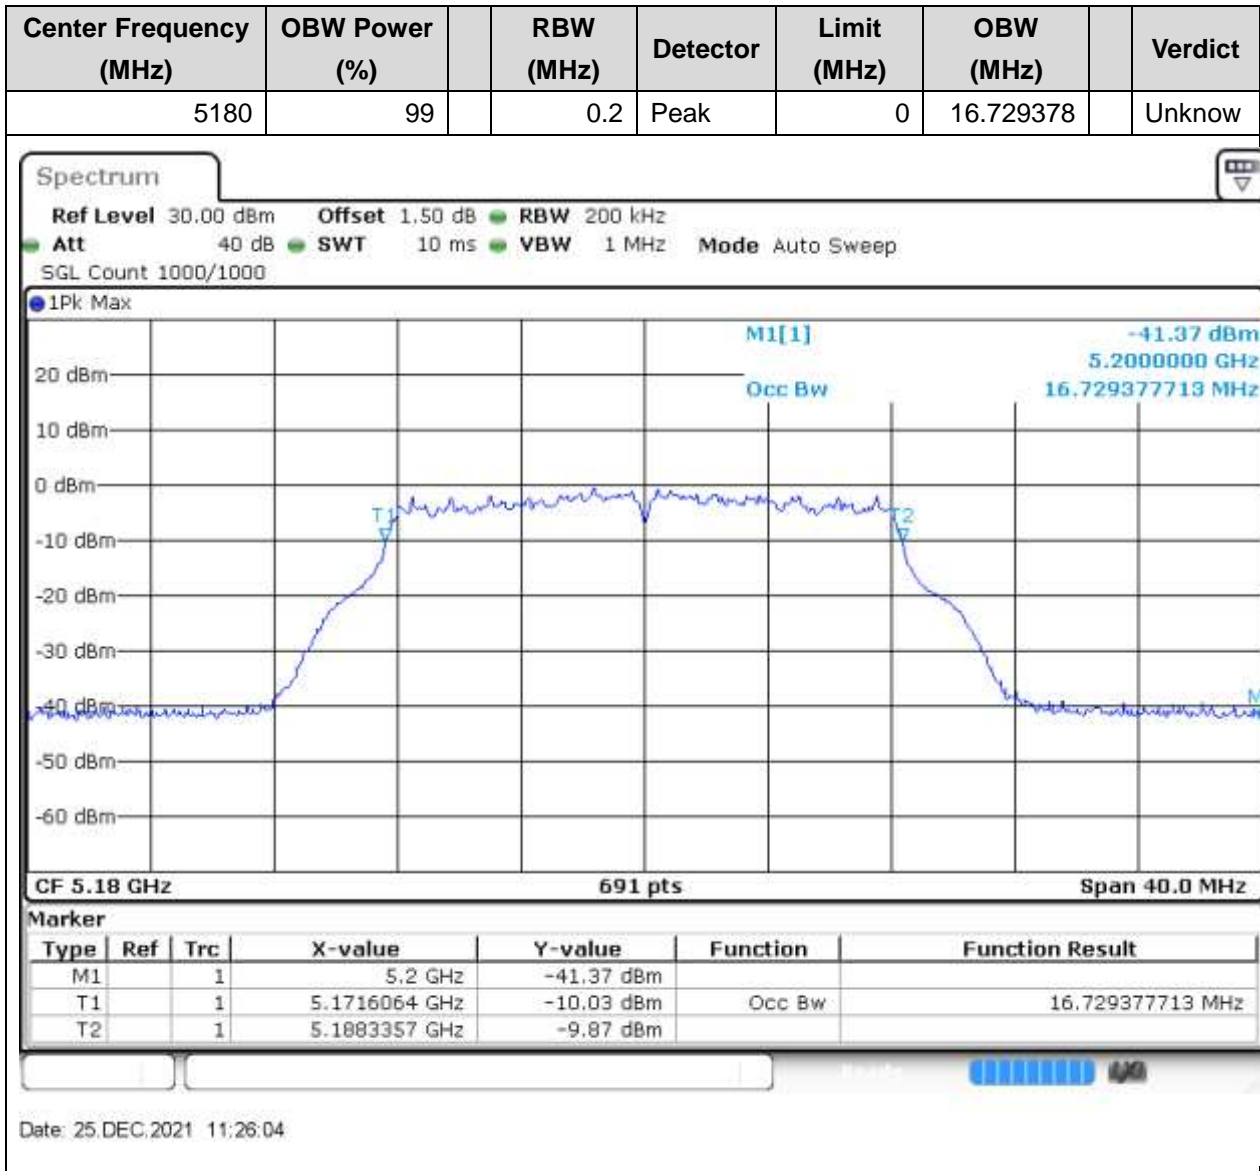

99% Bandwidth

1. 802.11a_20M_U-NII-1_L

1.1. A.2.2-99% Bandwidth(NTNV)

2. 802.11a_20M_U-NII-1_M

2.1. A.2.2-99% Bandwidth(NTNV)

Center Frequency (MHz)	OBW Power (%)	RBW (MHz)	Detector	Limit (MHz)	OBW (MHz)	Verdict
5220	99	0.2	Peak	0	16.729378	Unknown