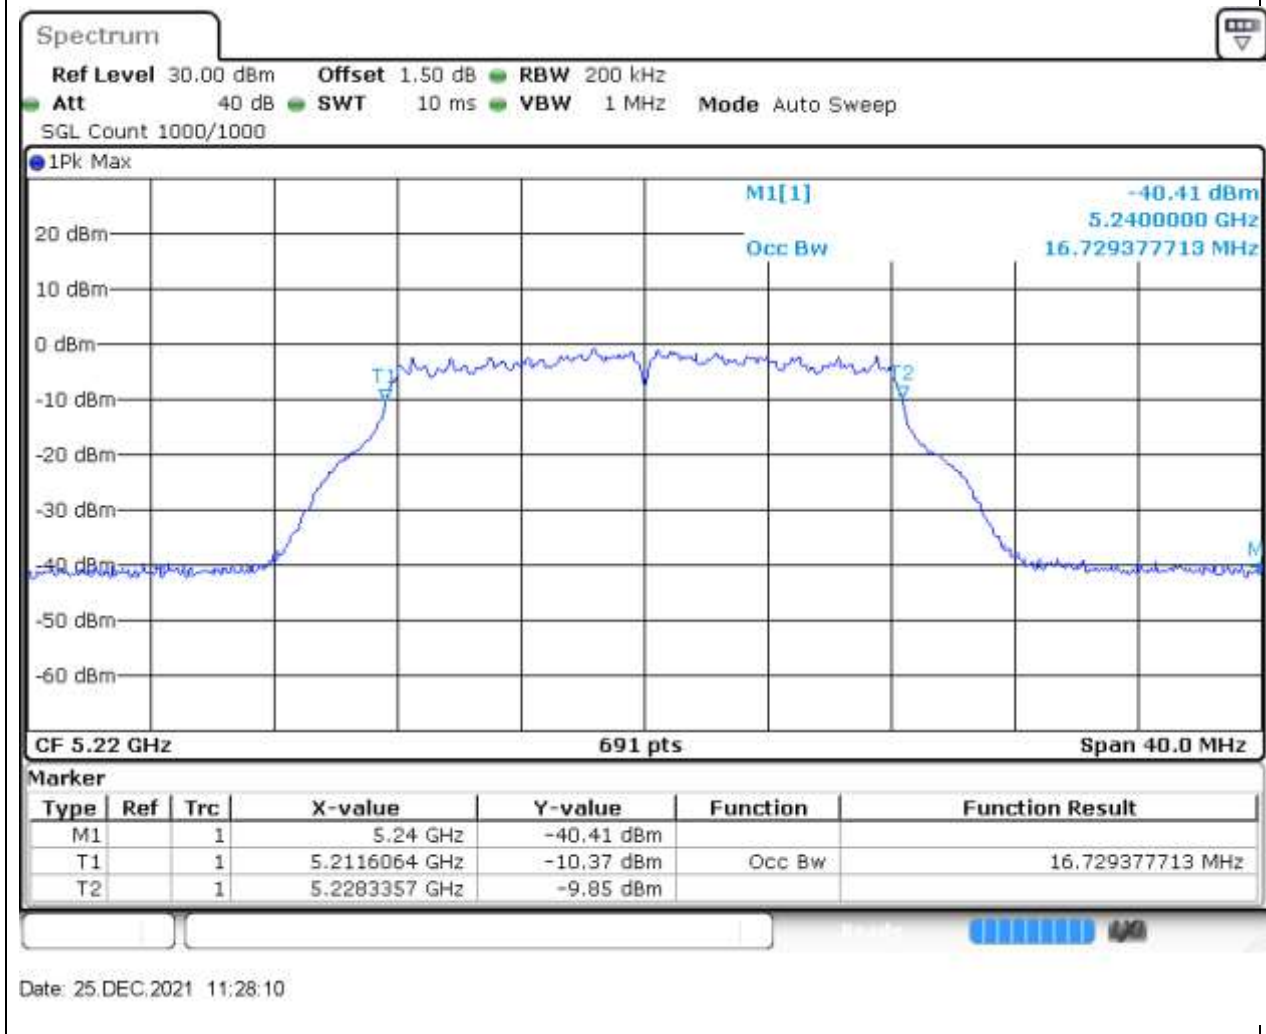

99% Bandwidth

1. 802.11a_20M_U-NII-1_L

1.1. A.2.2-99% Bandwidth(NTNV)

2. 802.11a_20M_U-NII-1_M

2.1. A.2.2-99% Bandwidth(NTNV)

Center Frequency (MHz)	OBW Power (%)	RBW (MHz)	Detector	Limit (MHz)	OBW (MHz)	Verdict
5220	99	0.2	Peak	0	16.729378	Unknown