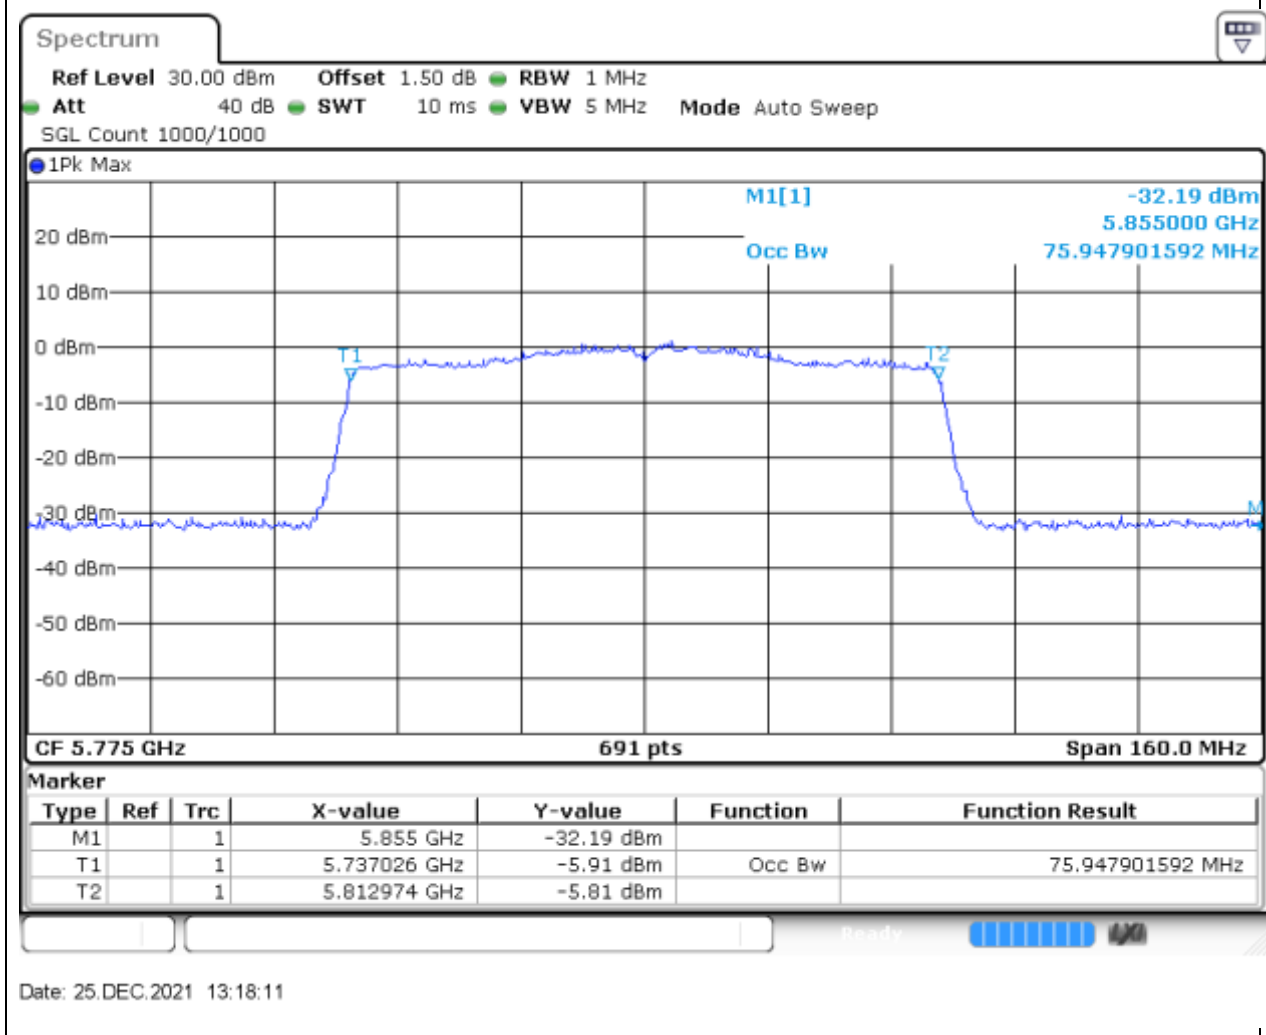

28. 802.11ac_80M_U-NII-3_M

28.1. A.2.2-99% Bandwidth(NTNV)

Center Frequency (MHz)	OBW Power (%)	RBW (MHz)	Detector	Limit (MHz)	OBW (MHz)	Verdict
5775	99	1	Peak	0	75.947902	Unknown