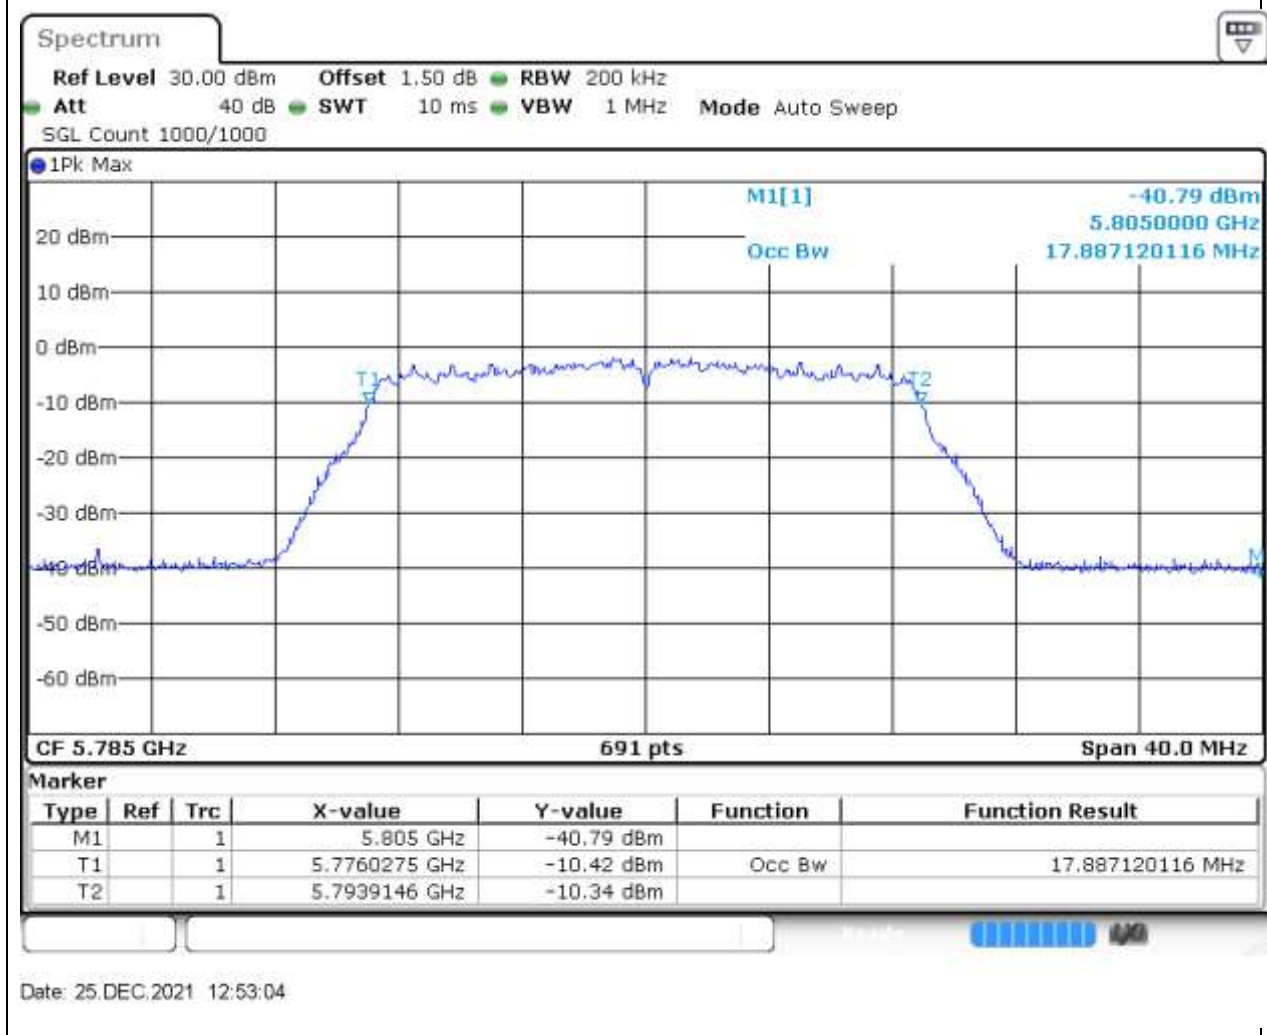

19. 802.11n_20M_U-NII-3_M

19.1. A.2.2-99% Bandwidth(NTNV)

Center Frequency (MHz)	OBW Power (%)	RBW (MHz)	Detector	Limit (MHz)	OBW (MHz)	Verdict
5785	99	0.2	Peak	0	17.88712	Unknown