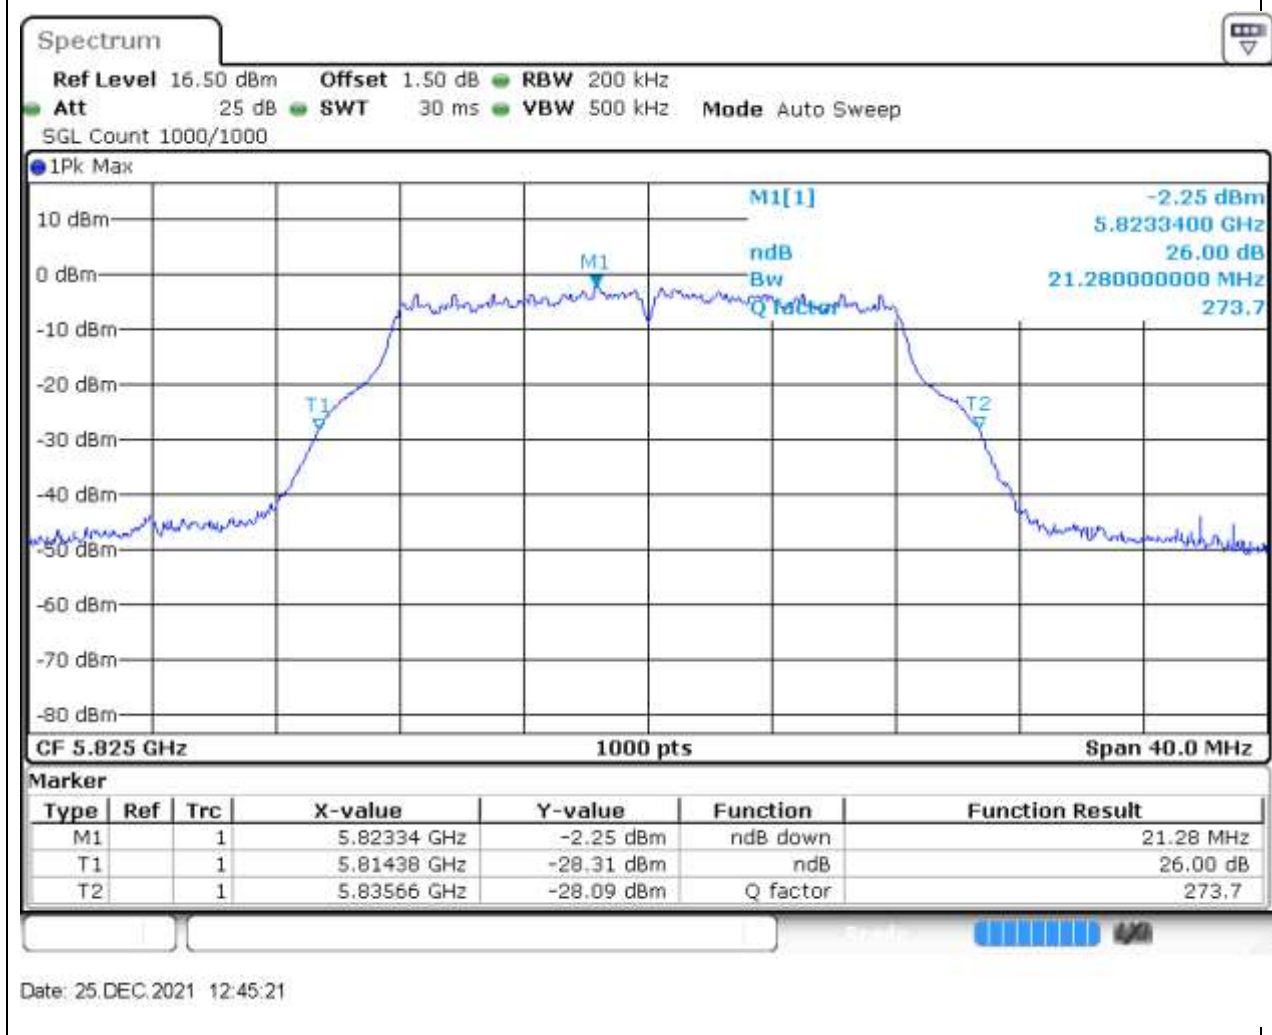

17. 802.11a_20M_U-NII-3_H

17.1. A.2-26dB Bandwidth(NTNV)

Center Frequency (MHz)	XdB Down	RBW (MHz)	Detector	Limit (MHz)	XdB BandWidth (MHz)	Verdict
5825	26	0.2	Peak	0	21.28	Unknow