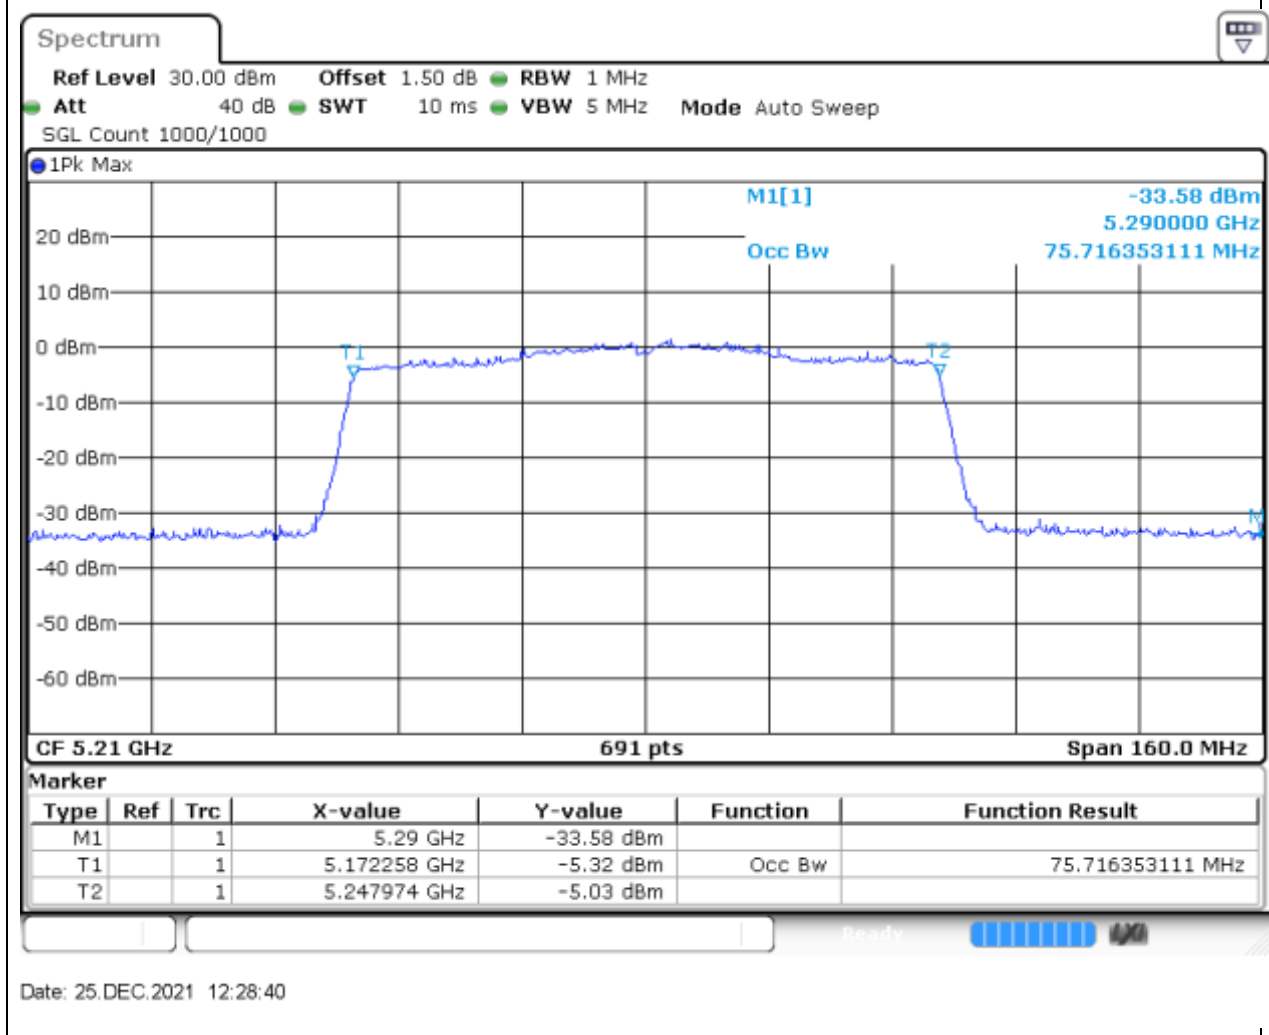

14. 802.11ac_80M_U-NII-1_M

14.1. A.2.2-99% Bandwidth(NTNV)

Center Frequency (MHz)	OBW Power (%)	RBW (MHz)	Detector	Limit (MHz)	OBW (MHz)	Verdict
5210	99	1	Peak	0	75.716353	Unknown