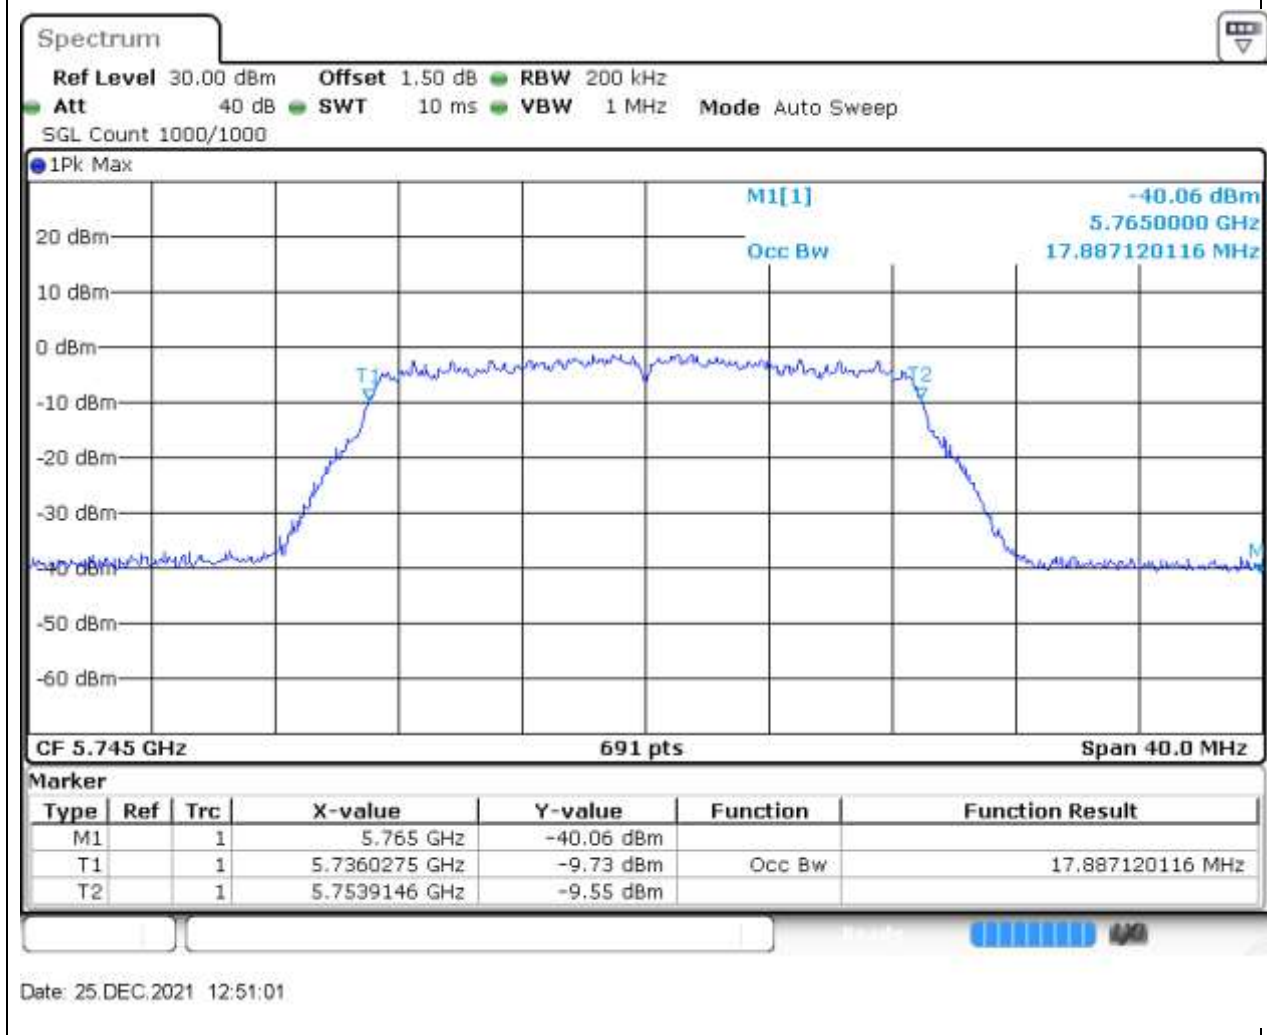

18. 802.11n_20M_U-NII-3_L

18.1. A.2.2-99% Bandwidth(NTNV)

Center Frequency (MHz)	OBW Power (%)	RBW (MHz)	Detector	Limit (MHz)	OBW (MHz)	Verdict
5745	99	0.2	Peak	0	17.88712	Unknown