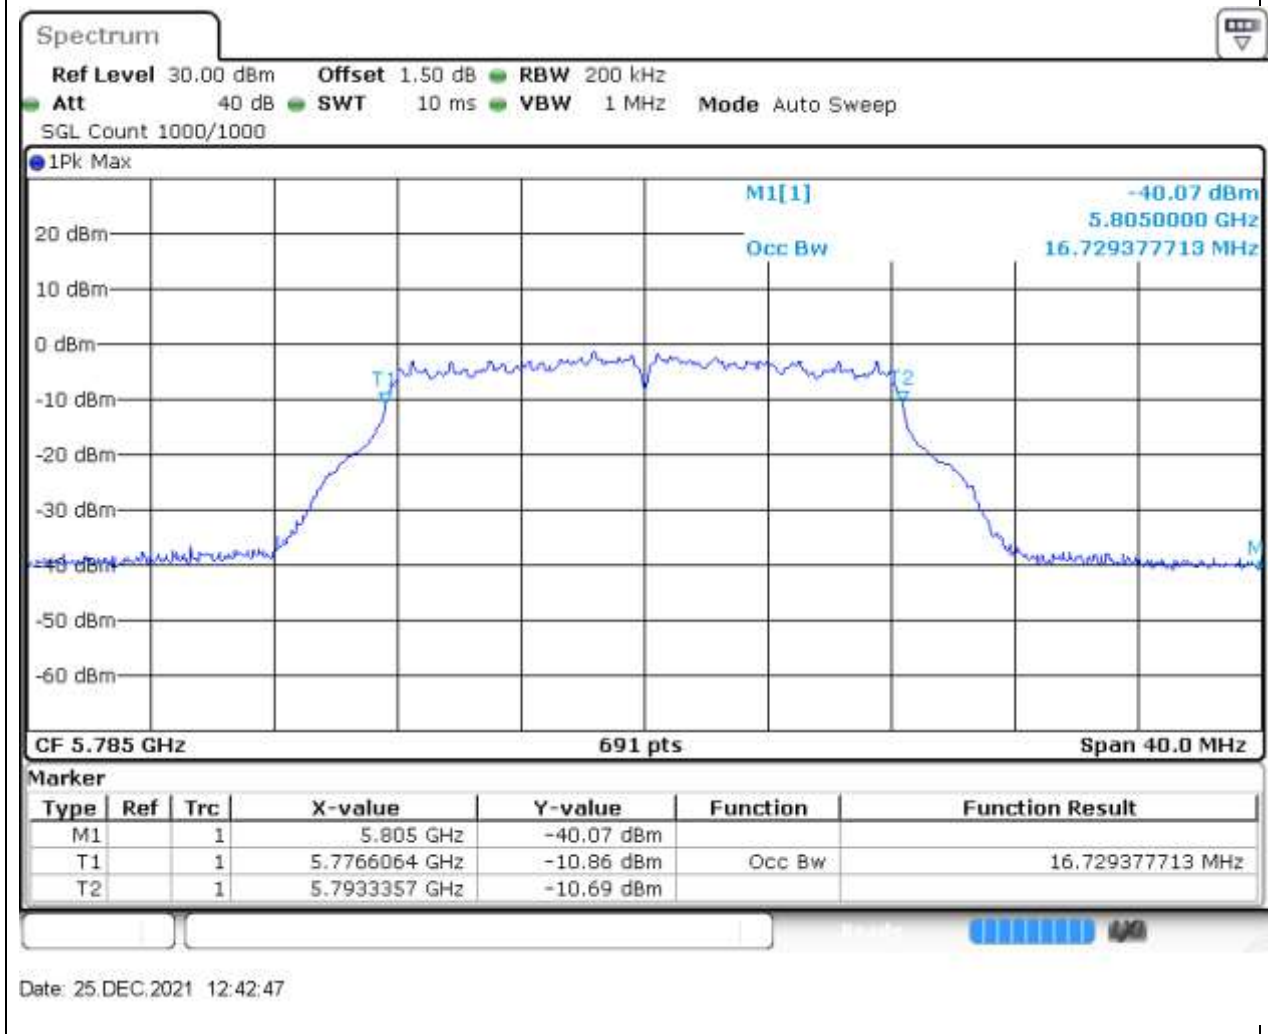

16. 802.11a_20M_U-NII-3_M

16.1. A.2.2-99% Bandwidth(NTNV)

Center Frequency (MHz)	OBW Power (%)	RBW (MHz)	Detector	Limit (MHz)	OBW (MHz)	Verdict
5785	99	0.2	Peak	0	16.729378	Unknown