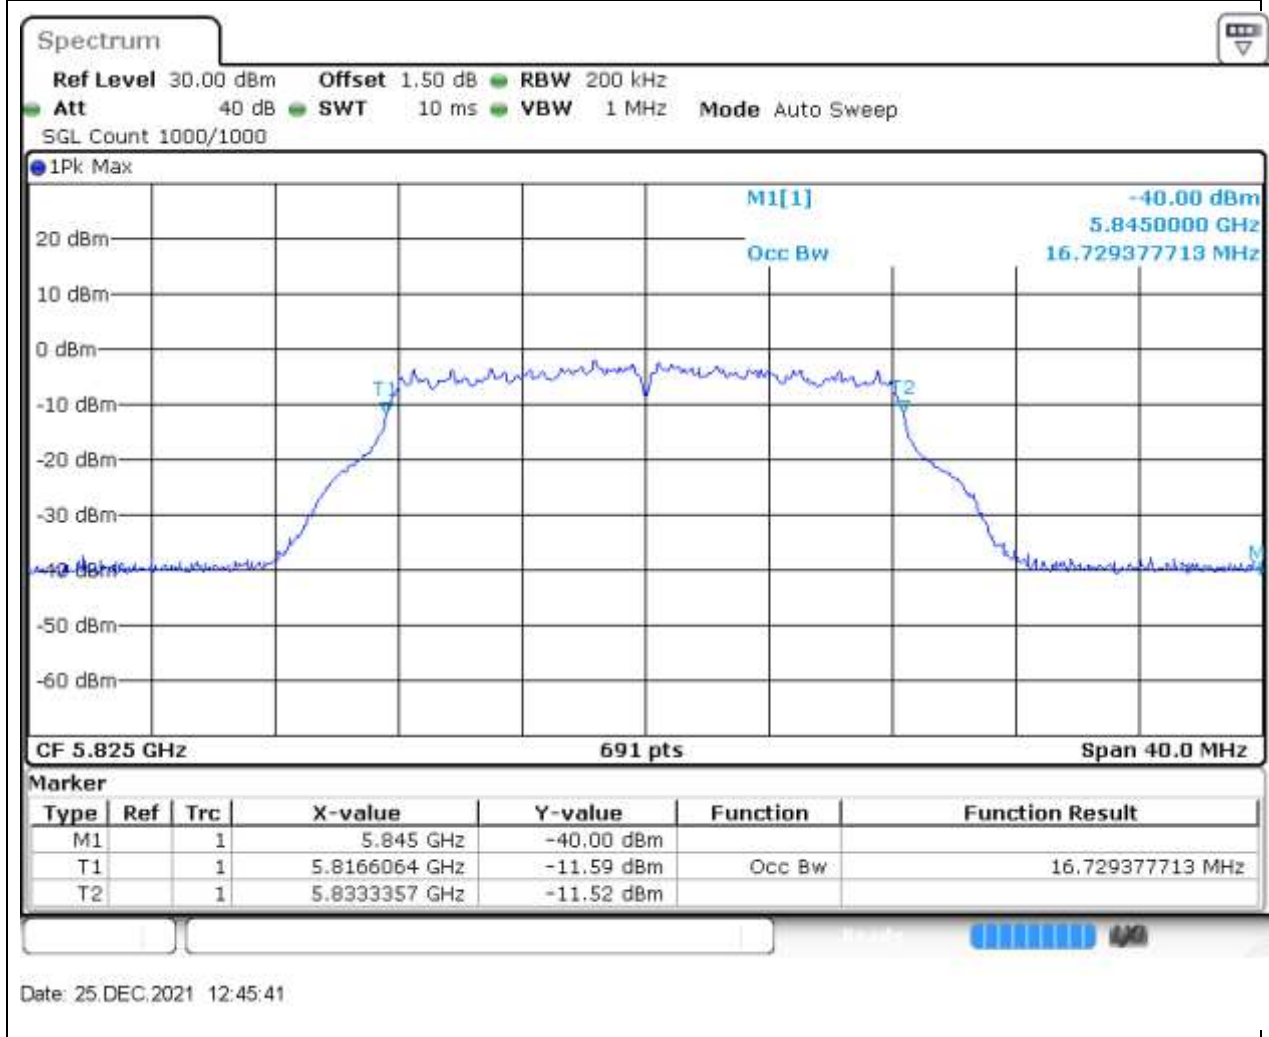

17. 802.11a_20M_U-NII-3_H

17.1. A.2.2-99% Bandwidth(NTNV)

Center Frequency (MHz)	OBW Power (%)	RBW (MHz)	Detector	Limit (MHz)	OBW (MHz)	Verdict
5825	99	0.2	Peak	0	16.729378	Unknown