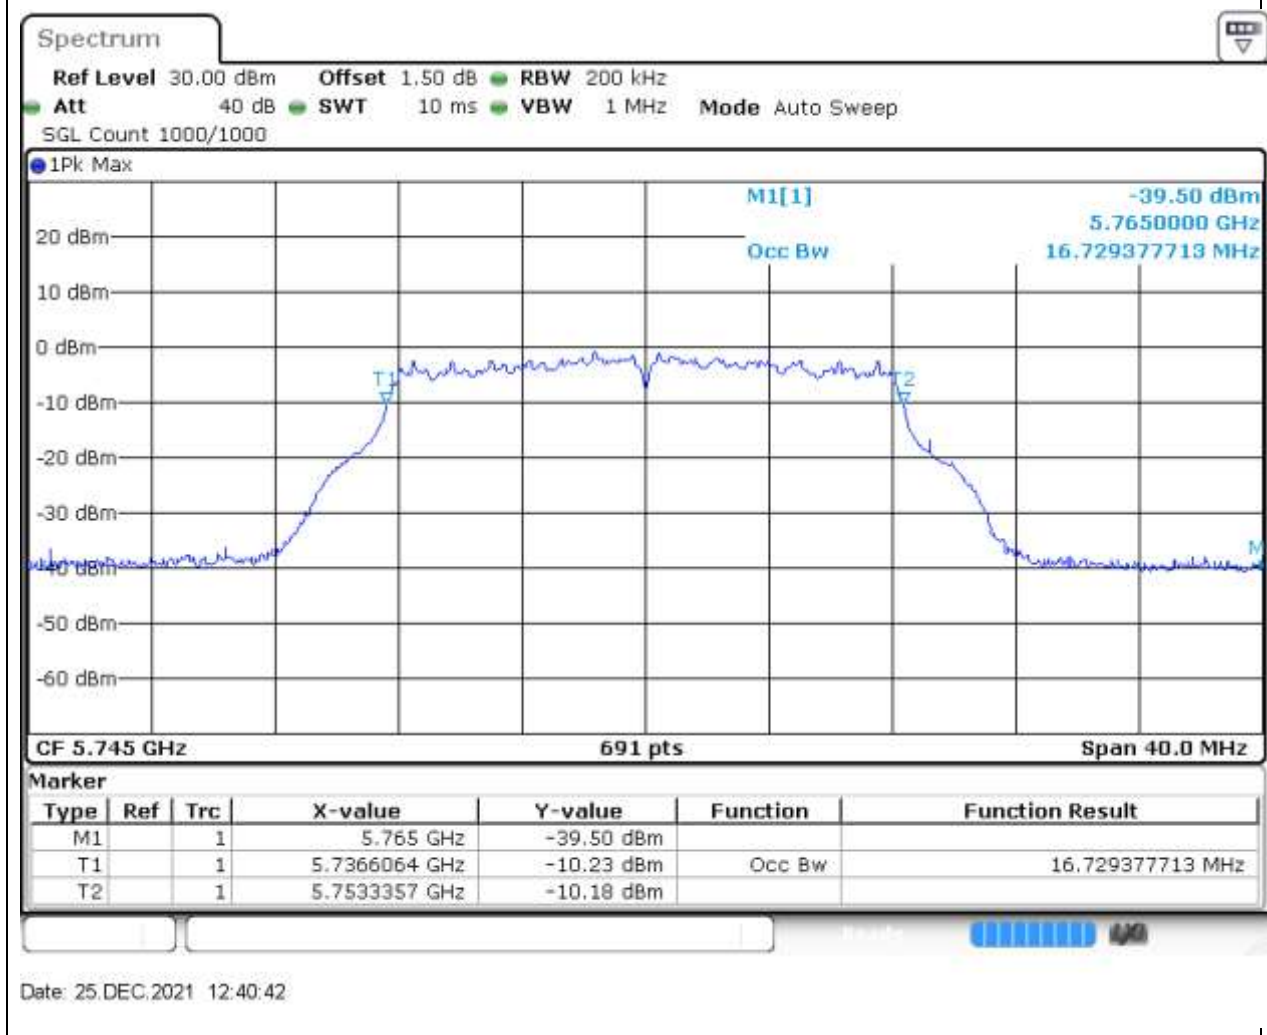

15. 802.11a_20M_U-NII-3_L

15.1. A.2.2-99% Bandwidth(NTNV)

Center Frequency (MHz)	OBW Power (%)	RBW (MHz)	Detector	Limit (MHz)	OBW (MHz)	Verdict
5745	99	0.2	Peak	0	16.729378	Unknown