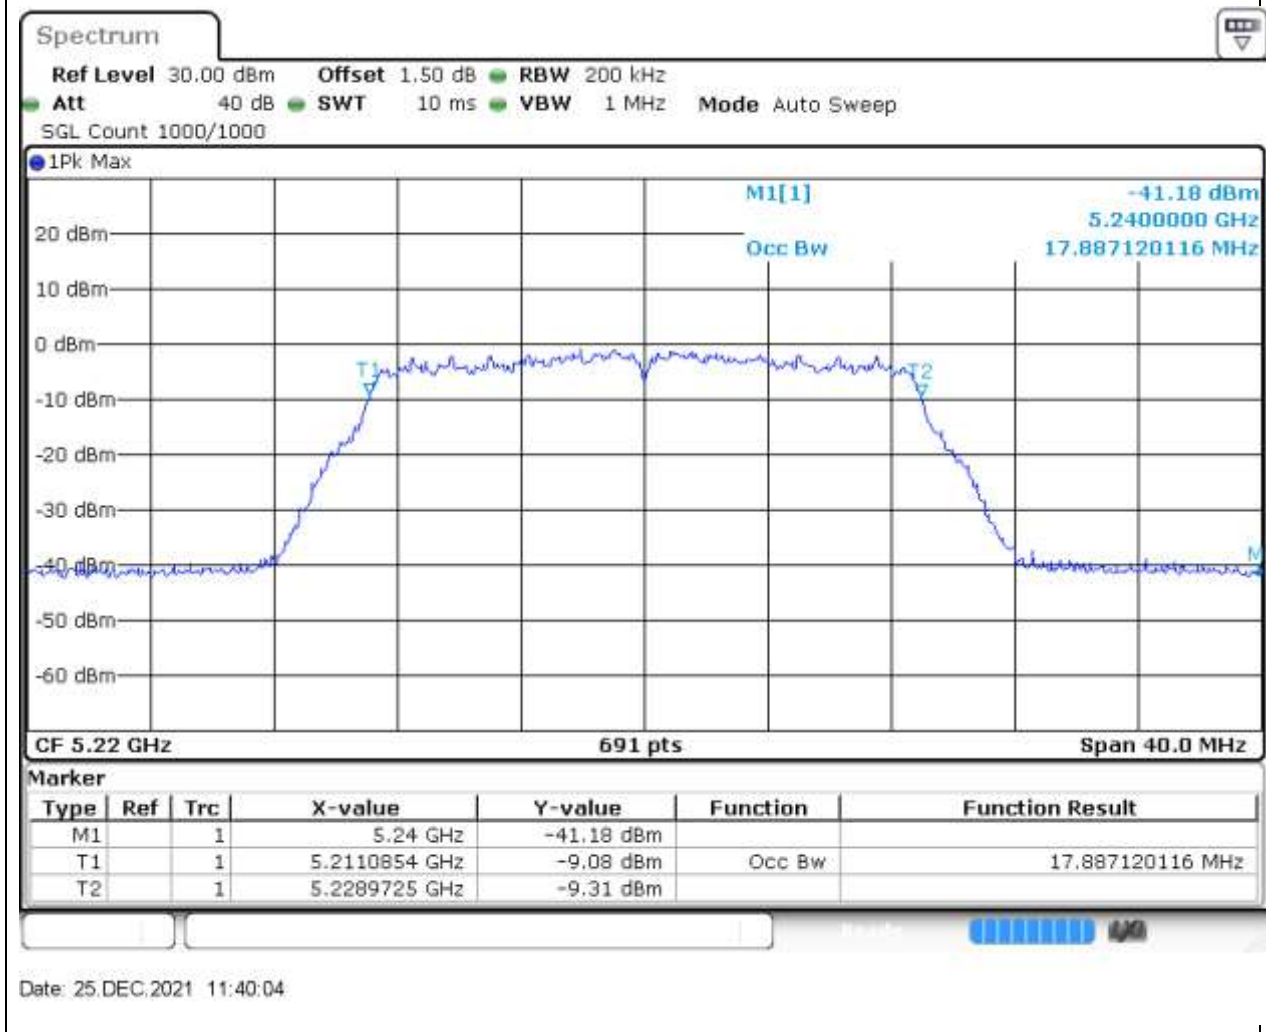

5. 802.11n_20M_U-NII-1_M

5.1. A.2.2-99% Bandwidth(NTNV)

Center Frequency (MHz)	OBW Power (%)	RBW (MHz)	Detector	Limit (MHz)	OBW (MHz)	Verdict
5220	99	0.2	Peak	0	17.88712	Unknown