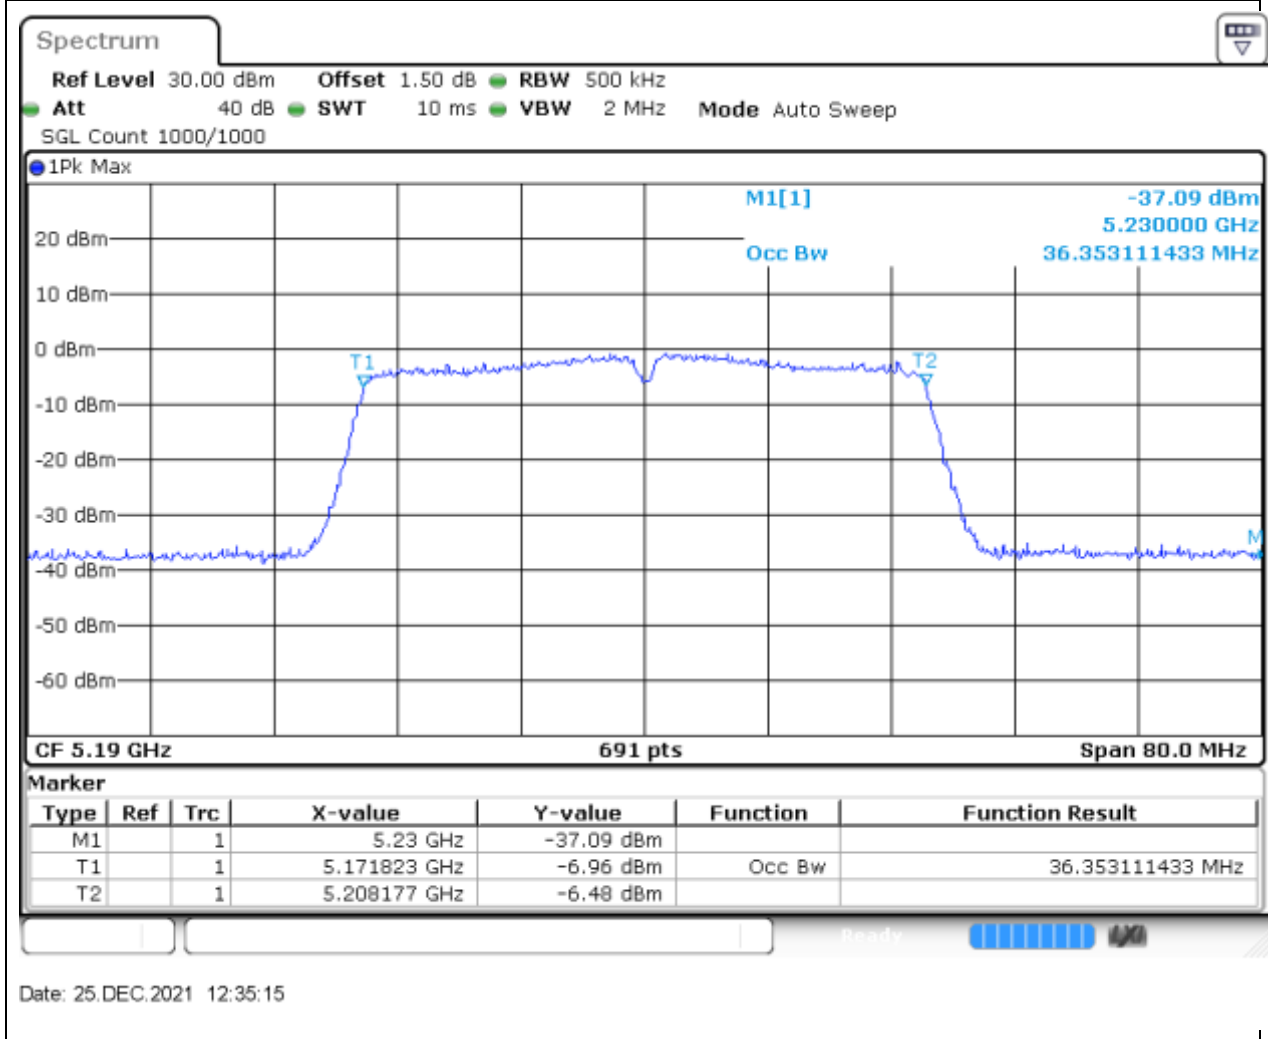

7. 802.11n_40M_U-NII-1_L

7.2. A.2.2-99% Bandwidth(NTNV)

Center Frequency (MHz)	OBW Power (%)	RBW (MHz)	Detector	Limit (MHz)	OBW (MHz)	Verdict
5190	99	0.5	Peak	0	36.353111	Unknown