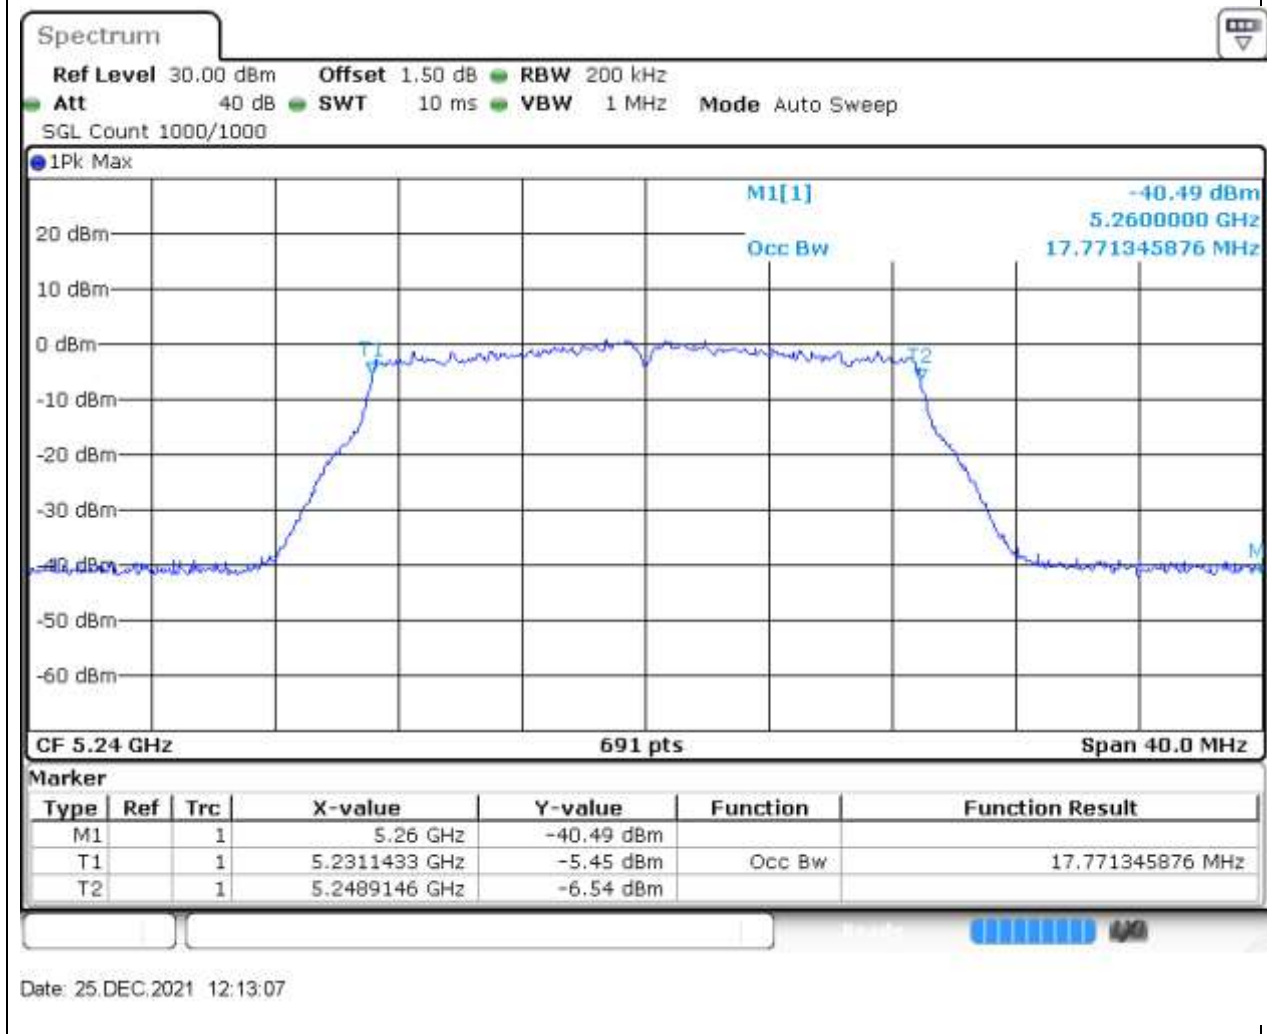

11. 802.11ac_20M_U-NII-1_H

11.1. A.2.2-99% Bandwidth(NTNV)

Center Frequency (MHz)	OBW Power (%)	RBW (MHz)	Detector	Limit (MHz)	OBW (MHz)	Verdict
5240	99	0.2	Peak	0	17.771346	Unknown