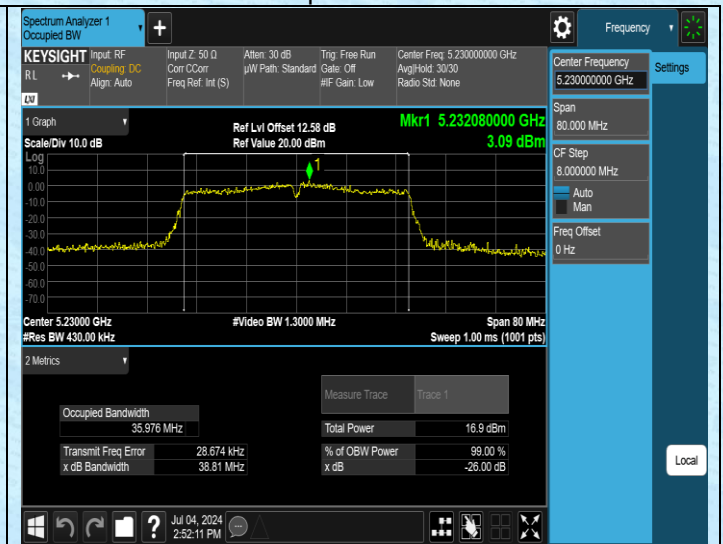

11N20SISO-Ant1-5825