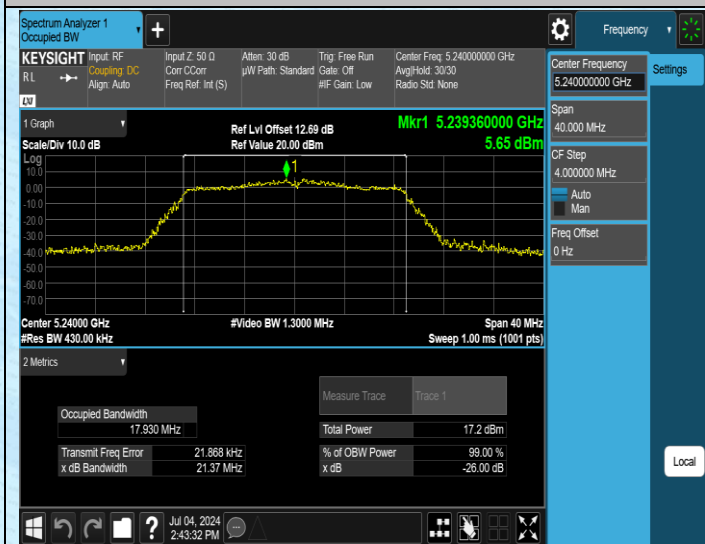

Test Graphs

11N20SISO-Ant1-5785

11N20SISO-Ant1-5825

11AC20SISO-Ant1-5180

11AC20SISO-Ant1-5200

AppendixA2: Occupied channel bandwidth

Test Result

Test Mode	Antenna	Frequency[MHz]	Rate	OCB [MHz]	FL[MHz]	FH[MHz]	Limit[MHz]	Verdict
11A	Ant1	5180	6Mbps	16.950	5171.5352	5188.4852	---	---
11A	Ant1	5200	6Mbps	16.976	5191.5508	5208.5268	---	---
11A	Ant1	5240	6Mbps	17.003	5231.5418	5248.5448	---	---
11A	Ant1	5745	6Mbps	16.881	5736.5466	5753.4276	---	---
11A	Ant1	5785	6Mbps	16.910	5776.5035	5793.4135	---	---
11A	Ant1	5825	6Mbps	16.932	5816.5422	5833.4742	---	---
11N20SISO	Ant1	5180	MCS0	17.967	5171.0729	5189.0399	---	---
11N20SISO	Ant1	5200	MCS0	17.874	5191.0897	5208.9637	---	---
11N20SISO	Ant1	5240	MCS0	17.930	5231.0569	5248.9869	---	---
11N20SISO	Ant1	5745	MCS0	18.031	5736.0296	5754.0606	---	---
11N20SISO	Ant1	5785	MCS0	18.065	5776.0232	5794.0882	---	---
11N20SISO	Ant1	5825	MCS0	17.948	5816.0228	5833.9708	---	---
11N40SISO	Ant1	5190	MCS0	36.120	5172.0208	5208.1408	---	---
11N40SISO	Ant1	5230	MCS0	36.126	5211.9692	5248.0952	---	---
11N40SISO	Ant1	5755	MCS0	36.008	5737.0485	5773.0565	---	---
11N40SISO	Ant1	5795	MCS0	36.201	5776.9271	5813.1281	---	---
11AC20SISO	Ant1	5180	MCS0	17.919	5171.0908	5189.0098	---	---
11AC20SISO	Ant1	5200	MCS0	17.951	5191.1136	5209.0646	---	---
11AC20SISO	Ant1	5240	MCS0	17.965	5231.0740	5249.0390	---	---
11AC20SISO	Ant1	5745	MCS0	18.043	5736.0591	5754.1021	---	---
11AC20SISO	Ant1	5785	MCS0	17.984	5776.0654	5794.0494	---	---
11AC20SISO	Ant1	5825	MCS0	17.986	5815.9882	5833.9742	---	---
11AC40SISO	Ant1	5190	MCS0	36.250	5171.9245	5208.1745	---	---
11AC40SISO	Ant1	5230	MCS0	36.101	5211.9910	5248.0920	---	---
11AC40SISO	Ant1	5755	MCS0	36.119	5736.9978	5773.1168	---	---
11AC40SISO	Ant1	5795	MCS0	36.124	5776.9581	5813.0821	---	---
11AC80SISO	Ant1	5210	MCS0	75.397	5172.3852	5247.7822	---	---
11AC80SISO	Ant1	5775	MCS0	75.254	5737.3894	5812.6434	---	---

Test Graphs

11AC20SISO-Ant1-5180

11AC20SISO-Ant1-5200