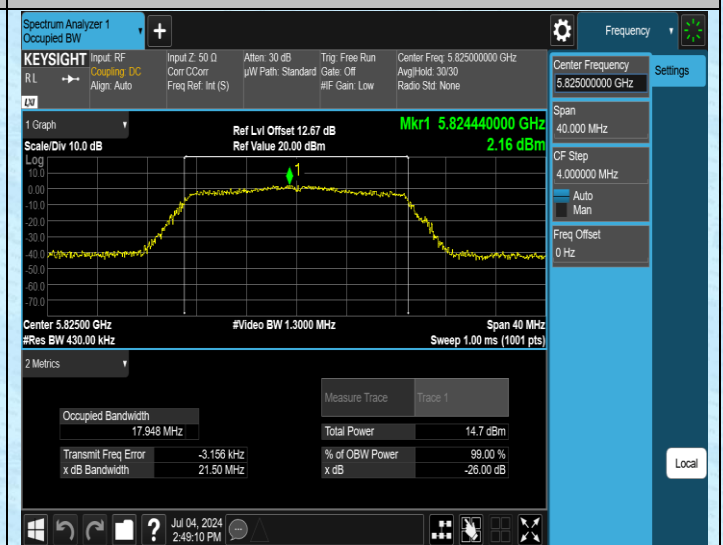

Test Graphs

11N20SISO-Ant1-5785

11N20SISO-Ant1-5825

11AC20SISO-Ant1-5180

11AC20SISO-Ant1-5200

AppendixA2: Occupied channel bandwidth

Test Result

Test Mode	Antenna	Frequency[MHz]	Rate	OCB [MHz]	FL[MHz]	FH[MHz]	Limit[MHz]	Verdict
11A	Ant1	5180	6Mbps	16.950	5171.5352	5188.4852	---	---
11A	Ant1	5200	6Mbps	16.976	5191.5508	5208.5268	---	---
11A	Ant1	5240	6Mbps	17.003	5231.5418	5248.5448	---	---
11A	Ant1	5745	6Mbps	16.881	5736.5466	5753.4276	---	---
11A	Ant1	5785	6Mbps	16.910	5776.5035	5793.4135	---	---
11A	Ant1	5825	6Mbps	16.932	5816.5422	5833.4742	---	---
11N20SISO	Ant1	5180	MCS0	17.967	5171.0729	5189.0399	---	---
11N20SISO	Ant1	5200	MCS0	17.874	5191.0897	5208.9637	---	---
11N20SISO	Ant1	5240	MCS0	17.930	5231.0569	5248.9869	---	---
11N20SISO	Ant1	5745	MCS0	18.031	5736.0296	5754.0606	---	---
11N20SISO	Ant1	5785	MCS0	18.065	5776.0232	5794.0882	---	---
11N20SISO	Ant1	5825	MCS0	17.948	5816.0228	5833.9708	---	---
11N40SISO	Ant1	5190	MCS0	36.120	5172.0208	5208.1408	---	---
11N40SISO	Ant1	5230	MCS0	36.126	5211.9692	5248.0952	---	---
11N40SISO	Ant1	5755	MCS0	36.008	5737.0485	5773.0565	---	---
11N40SISO	Ant1	5795	MCS0	36.201	5776.9271	5813.1281	---	---
11AC20SISO	Ant1	5180	MCS0	17.919	5171.0908	5189.0098	---	---
11AC20SISO	Ant1	5200	MCS0	17.951	5191.1136	5209.0646	---	---
11AC20SISO	Ant1	5240	MCS0	17.965	5231.0740	5249.0390	---	---
11AC20SISO	Ant1	5745	MCS0	18.043	5736.0591	5754.1021	---	---
11AC20SISO	Ant1	5785	MCS0	17.984	5776.0654	5794.0494	---	---
11AC20SISO	Ant1	5825	MCS0	17.986	5815.9882	5833.9742	---	---
11AC40SISO	Ant1	5190	MCS0	36.250	5171.9245	5208.1745	---	---
11AC40SISO	Ant1	5230	MCS0	36.101	5211.9910	5248.0920	---	---
11AC40SISO	Ant1	5755	MCS0	36.119	5736.9978	5773.1168	---	---
11AC40SISO	Ant1	5795	MCS0	36.124	5776.9581	5813.0821	---	---
11AC80SISO	Ant1	5210	MCS0	75.397	5172.3852	5247.7822	---	---
11AC80SISO	Ant1	5775	MCS0	75.254	5737.3894	5812.6434	---	---

Test Graphs

11AC20SISO-Ant1-5180

11AC20SISO-Ant1-5200