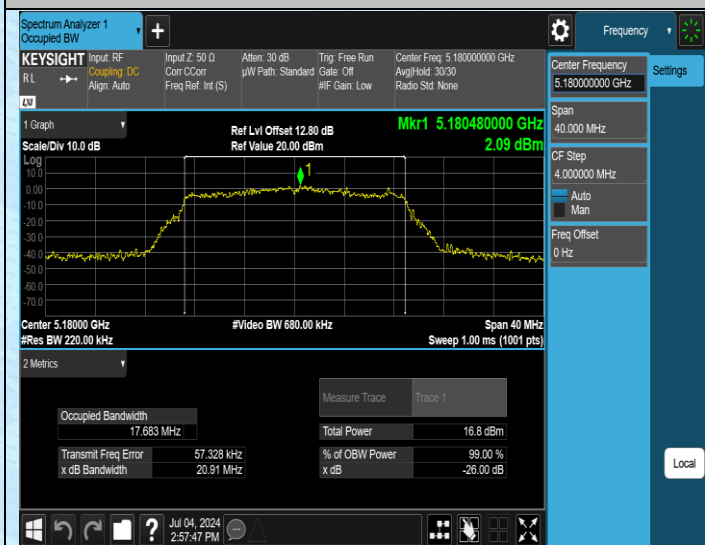

11AC20SISO-Ant1-5180