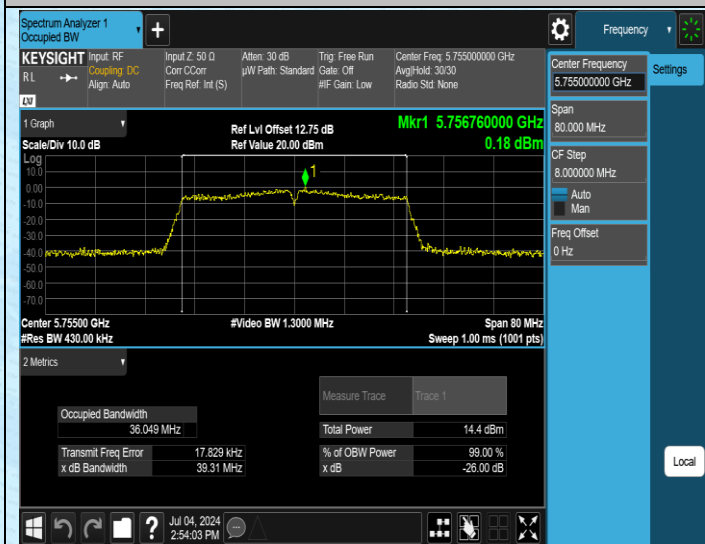

11AC20SISO-Ant1-5180

11AC20SISO-Ant1-5200