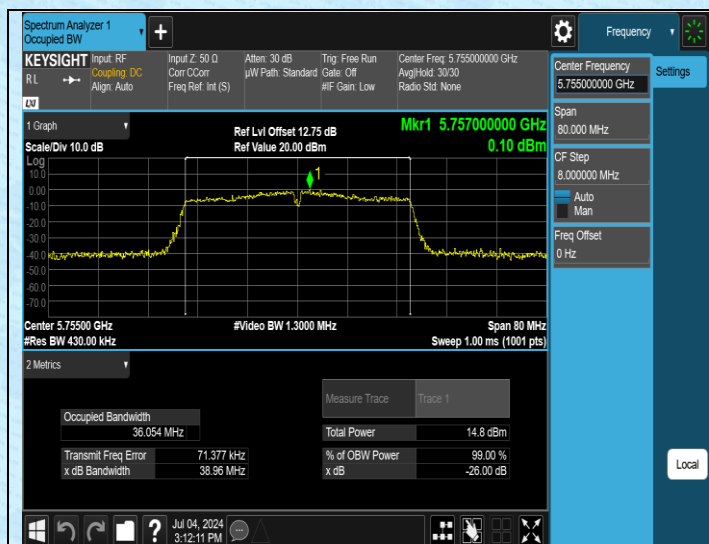

Test Graphs

11N20SISO-Ant1-5785

11N20SISO-Ant1-5825

11AC20SISO-Ant1-5180

11AC20SISO-Ant1-5200

AppendixA2: Occupied channel bandwidth

Test Result

Test Mode	Antenna	Frequency[MHz]	Rate	OCB [MHz]	FL[MHz]	FH[MHz]	Limit[MHz]	Verdict
11A	Ant1	5180	6Mbps	16.950	5171.5352	5188.4852	---	---
11A	Ant1	5200	6Mbps	16.976	5191.5508	5208.5268	---	---
11A	Ant1	5240	6Mbps	17.003	5231.5418	5248.5448	---	---
11A	Ant1	5745	6Mbps	16.881	5736.5466	5753.4276	---	---
11A	Ant1	5785	6Mbps	16.910	5776.5035	5793.4135	---	---
11A	Ant1	5825	6Mbps	16.932	5816.5422	5833.4742	---	---
11N20SISO	Ant1	5180	MCS0	17.967	5171.0729	5189.0399	---	---
11N20SISO	Ant1	5200	MCS0	17.874	5191.0897	5208.9637	---	---
11N20SISO	Ant1	5240	MCS0	17.930	5231.0569	5248.9869	---	---
11N20SISO	Ant1	5745	MCS0	18.031	5736.0296	5754.0606	---	---
11N20SISO	Ant1	5785	MCS0	18.065	5776.0232	5794.0882	---	---
11N20SISO	Ant1	5825	MCS0	17.948	5816.0228	5833.9708	---	---
11N40SISO	Ant1	5190	MCS0	36.120	5172.0208	5208.1408	---	---
11N40SISO	Ant1	5230	MCS0	36.126	5211.9692	5248.0952	---	---
11N40SISO	Ant1	5755	MCS0	36.008	5737.0485	5773.0565	---	---
11N40SISO	Ant1	5795	MCS0	36.201	5776.9271	5813.1281	---	---
11AC20SISO	Ant1	5180	MCS0	17.919	5171.0908	5189.0098	---	---
11AC20SISO	Ant1	5200	MCS0	17.951	5191.1136	5209.0646	---	---
11AC20SISO	Ant1	5240	MCS0	17.965	5231.0740	5249.0390	---	---
11AC20SISO	Ant1	5745	MCS0	18.043	5736.0591	5754.1021	---	---
11AC20SISO	Ant1	5785	MCS0	17.984	5776.0654	5794.0494	---	---
11AC20SISO	Ant1	5825	MCS0	17.986	5815.9882	5833.9742	---	---
11AC40SISO	Ant1	5190	MCS0	36.250	5171.9245	5208.1745	---	---
11AC40SISO	Ant1	5230	MCS0	36.101	5211.9910	5248.0920	---	---
11AC40SISO	Ant1	5755	MCS0	36.119	5736.9978	5773.1168	---	---
11AC40SISO	Ant1	5795	MCS0	36.124	5776.9581	5813.0821	---	---
11AC80SISO	Ant1	5210	MCS0	75.397	5172.3852	5247.7822	---	---
11AC80SISO	Ant1	5775	MCS0	75.254	5737.3894	5812.6434	---	---

Test Graphs

11AC20SISO-Ant1-5180

11AC20SISO-Ant1-5200