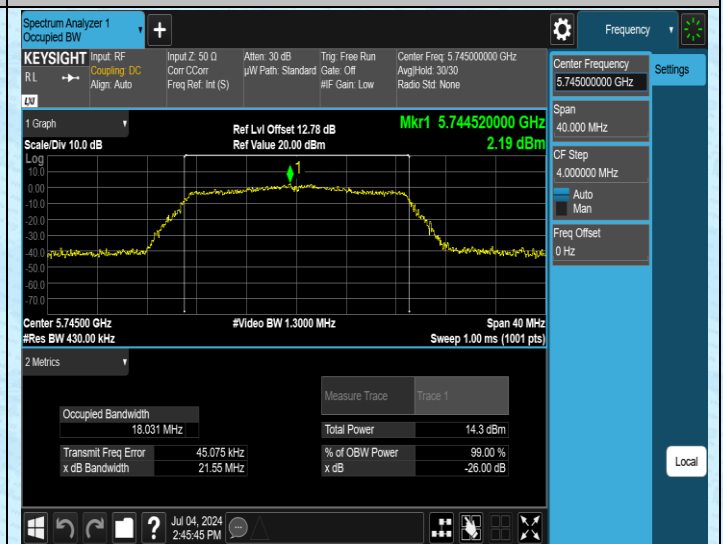

Test Graphs

11N20SISO-Ant1-5785

11N20SISO-Ant1-5825

11AC20SISO-Ant1-5180

11AC20SISO-Ant1-5200

AppendixA2: Occupied channel bandwidth

Test Result

Test Mode	Antenna	Frequency[MHz]	Rate	OCB [MHz]	FL[MHz]	FH[MHz]	Limit[MHz]	Verdict
11A	Ant1	5180	6Mbps	16.950	5171.5352	5188.4852	---	---
11A	Ant1	5200	6Mbps	16.976	5191.5508	5208.5268	---	---
11A	Ant1	5240	6Mbps	17.003	5231.5418	5248.5448	---	---
11A	Ant1	5745	6Mbps	16.881	5736.5466	5753.4276	---	---
11A	Ant1	5785	6Mbps	16.910	5776.5035	5793.4135	---	---
11A	Ant1	5825	6Mbps	16.932	5816.5422	5833.4742	---	---
11N20SISO	Ant1	5180	MCS0	17.967	5171.0729	5189.0399	---	---
11N20SISO	Ant1	5200	MCS0	17.874	5191.0897	5208.9637	---	---
11N20SISO	Ant1	5240	MCS0	17.930	5231.0569	5248.9869	---	---
11N20SISO	Ant1	5745	MCS0	18.031	5736.0296	5754.0606	---	---
11N20SISO	Ant1	5785	MCS0	18.065	5776.0232	5794.0882	---	---
11N20SISO	Ant1	5825	MCS0	17.948	5816.0228	5833.9708	---	---
11N40SISO	Ant1	5190	MCS0	36.120	5172.0208	5208.1408	---	---
11N40SISO	Ant1	5230	MCS0	36.126	5211.9692	5248.0952	---	---
11N40SISO	Ant1	5755	MCS0	36.008	5737.0485	5773.0565	---	---
11N40SISO	Ant1	5795	MCS0	36.201	5776.9271	5813.1281	---	---
11AC20SISO	Ant1	5180	MCS0	17.919	5171.0908	5189.0098	---	---
11AC20SISO	Ant1	5200	MCS0	17.951	5191.1136	5209.0646	---	---
11AC20SISO	Ant1	5240	MCS0	17.965	5231.0740	5249.0390	---	---
11AC20SISO	Ant1	5745	MCS0	18.043	5736.0591	5754.1021	---	---
11AC20SISO	Ant1	5785	MCS0	17.984	5776.0654	5794.0494	---	---
11AC20SISO	Ant1	5825	MCS0	17.986	5815.9882	5833.9742	---	---
11AC40SISO	Ant1	5190	MCS0	36.250	5171.9245	5208.1745	---	---
11AC40SISO	Ant1	5230	MCS0	36.101	5211.9910	5248.0920	---	---
11AC40SISO	Ant1	5755	MCS0	36.119	5736.9978	5773.1168	---	---
11AC40SISO	Ant1	5795	MCS0	36.124	5776.9581	5813.0821	---	---
11AC80SISO	Ant1	5210	MCS0	75.397	5172.3852	5247.7822	---	---
11AC80SISO	Ant1	5775	MCS0	75.254	5737.3894	5812.6434	---	---

Test Graphs

11AC20SISO-Ant1-5180

11AC20SISO-Ant1-5200