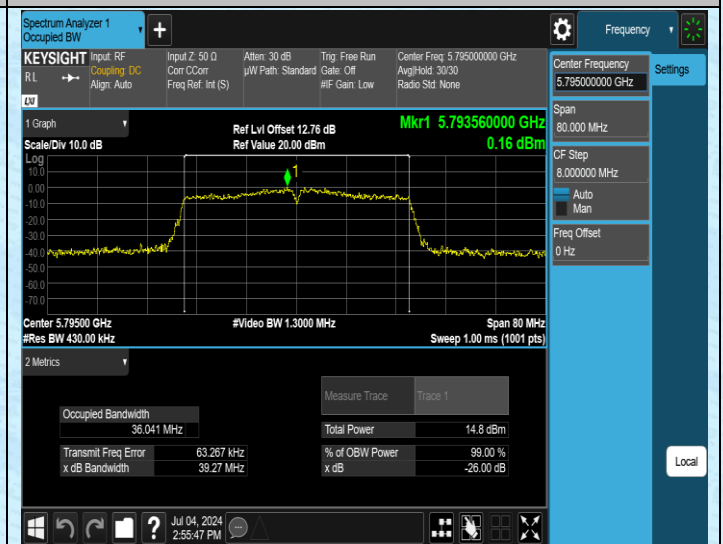

11AC20SISO-Ant1-5180

11AC20SISO-Ant1-5200