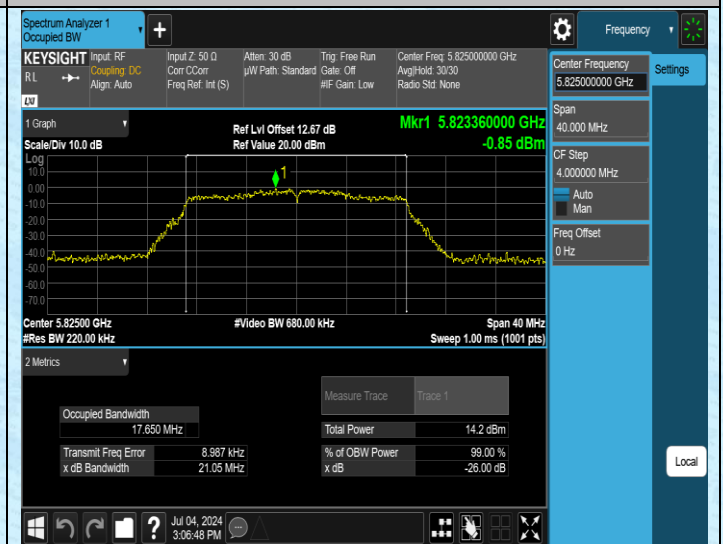

Test Graphs

11N20SISO-Ant1-5785

11N20SISO-Ant1-5825

11AC20SISO-Ant1-5180

11AC20SISO-Ant1-5200

AppendixA2: Occupied channel bandwidth

Test Result

Test Mode	Antenna	Frequency[MHz]	Rate	OCB [MHz]	FL[MHz]	FH[MHz]	Limit[MHz]	Verdict
11A	Ant1	5180	6Mbps	16.950	5171.5352	5188.4852	---	---
11A	Ant1	5200	6Mbps	16.976	5191.5508	5208.5268	---	---
11A	Ant1	5240	6Mbps	17.003	5231.5418	5248.5448	---	---
11A	Ant1	5745	6Mbps	16.881	5736.5466	5753.4276	---	---
11A	Ant1	5785	6Mbps	16.910	5776.5035	5793.4135	---	---
11A	Ant1	5825	6Mbps	16.932	5816.5422	5833.4742	---	---
11N20SISO	Ant1	5180	MCS0	17.967	5171.0729	5189.0399	---	---
11N20SISO	Ant1	5200	MCS0	17.874	5191.0897	5208.9637	---	---
11N20SISO	Ant1	5240	MCS0	17.930	5231.0569	5248.9869	---	---
11N20SISO	Ant1	5745	MCS0	18.031	5736.0296	5754.0606	---	---
11N20SISO	Ant1	5785	MCS0	18.065	5776.0232	5794.0882	---	---
11N20SISO	Ant1	5825	MCS0	17.948	5816.0228	5833.9708	---	---
11N40SISO	Ant1	5190	MCS0	36.120	5172.0208	5208.1408	---	---
11N40SISO	Ant1	5230	MCS0	36.126	5211.9692	5248.0952	---	---
11N40SISO	Ant1	5755	MCS0	36.008	5737.0485	5773.0565	---	---
11N40SISO	Ant1	5795	MCS0	36.201	5776.9271	5813.1281	---	---
11AC20SISO	Ant1	5180	MCS0	17.919	5171.0908	5189.0098	---	---
11AC20SISO	Ant1	5200	MCS0	17.951	5191.1136	5209.0646	---	---
11AC20SISO	Ant1	5240	MCS0	17.965	5231.0740	5249.0390	---	---
11AC20SISO	Ant1	5745	MCS0	18.043	5736.0591	5754.1021	---	---
11AC20SISO	Ant1	5785	MCS0	17.984	5776.0654	5794.0494	---	---
11AC20SISO	Ant1	5825	MCS0	17.986	5815.9882	5833.9742	---	---
11AC40SISO	Ant1	5190	MCS0	36.250	5171.9245	5208.1745	---	---
11AC40SISO	Ant1	5230	MCS0	36.101	5211.9910	5248.0920	---	---
11AC40SISO	Ant1	5755	MCS0	36.119	5736.9978	5773.1168	---	---
11AC40SISO	Ant1	5795	MCS0	36.124	5776.9581	5813.0821	---	---
11AC80SISO	Ant1	5210	MCS0	75.397	5172.3852	5247.7822	---	---
11AC80SISO	Ant1	5775	MCS0	75.254	5737.3894	5812.6434	---	---

Test Graphs

11AC20SISO-Ant1-5180

11AC20SISO-Ant1-5200