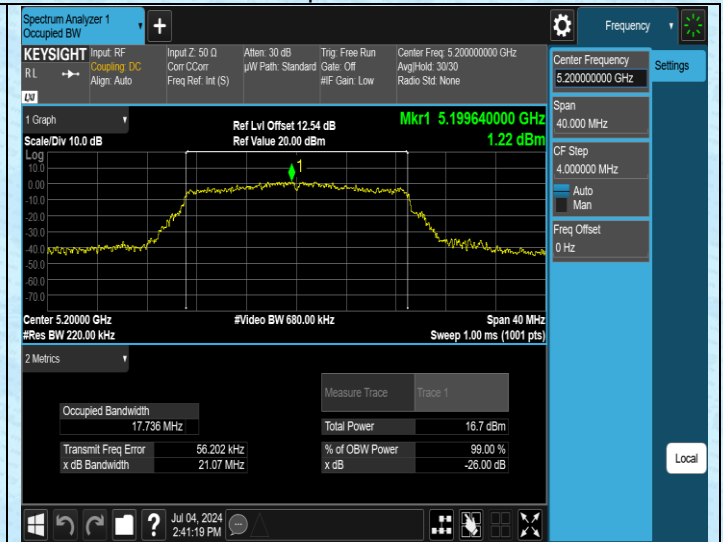

11N20SISO-Ant1-5785

11N20SISO-Ant1-5825