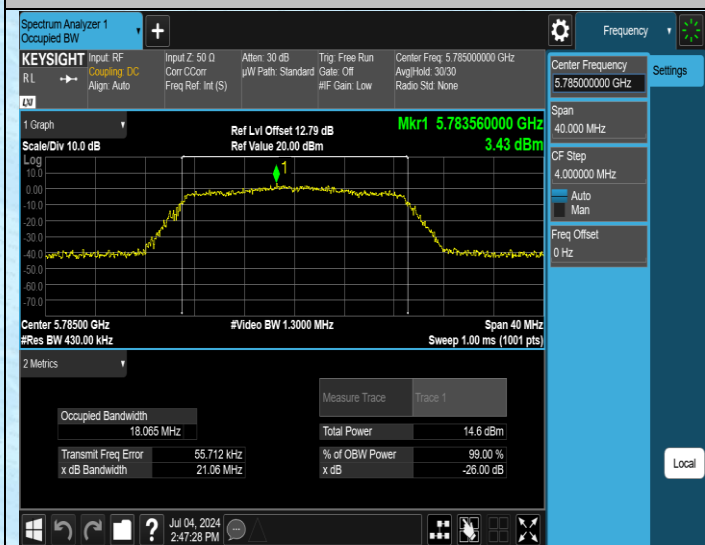

Test Graphs

11N20SISO-Ant1-5785

11N20SISO-Ant1-5825

11AC20SISO-Ant1-5180

11AC20SISO-Ant1-5200

AppendixA2: Occupied channel bandwidth

Test Result

Test Mode	Antenna	Frequency[MHz]	Rate	OCB [MHz]	FL[MHz]	FH[MHz]	Limit[MHz]	Verdict
11A	Ant1	5180	6Mbps	16.950	5171.5352	5188.4852	---	---
11A	Ant1	5200	6Mbps	16.976	5191.5508	5208.5268	---	---
11A	Ant1	5240	6Mbps	17.003	5231.5418	5248.5448	---	---
11A	Ant1	5745	6Mbps	16.881	5736.5466	5753.4276	---	---
11A	Ant1	5785	6Mbps	16.910	5776.5035	5793.4135	---	---
11A	Ant1	5825	6Mbps	16.932	5816.5422	5833.4742	---	---
11N20SISO	Ant1	5180	MCS0	17.967	5171.0729	5189.0399	---	---
11N20SISO	Ant1	5200	MCS0	17.874	5191.0897	5208.9637	---	---
11N20SISO	Ant1	5240	MCS0	17.930	5231.0569	5248.9869	---	---
11N20SISO	Ant1	5745	MCS0	18.031	5736.0296	5754.0606	---	---
11N20SISO	Ant1	5785	MCS0	18.065	5776.0232	5794.0882	---	---
11N20SISO	Ant1	5825	MCS0	17.948	5816.0228	5833.9708	---	---
11N40SISO	Ant1	5190	MCS0	36.120	5172.0208	5208.1408	---	---
11N40SISO	Ant1	5230	MCS0	36.126	5211.9692	5248.0952	---	---
11N40SISO	Ant1	5755	MCS0	36.008	5737.0485	5773.0565	---	---
11N40SISO	Ant1	5795	MCS0	36.201	5776.9271	5813.1281	---	---
11AC20SISO	Ant1	5180	MCS0	17.919	5171.0908	5189.0098	---	---
11AC20SISO	Ant1	5200	MCS0	17.951	5191.1136	5209.0646	---	---
11AC20SISO	Ant1	5240	MCS0	17.965	5231.0740	5249.0390	---	---
11AC20SISO	Ant1	5745	MCS0	18.043	5736.0591	5754.1021	---	---
11AC20SISO	Ant1	5785	MCS0	17.984	5776.0654	5794.0494	---	---
11AC20SISO	Ant1	5825	MCS0	17.986	5815.9882	5833.9742	---	---
11AC40SISO	Ant1	5190	MCS0	36.250	5171.9245	5208.1745	---	---
11AC40SISO	Ant1	5230	MCS0	36.101	5211.9910	5248.0920	---	---
11AC40SISO	Ant1	5755	MCS0	36.119	5736.9978	5773.1168	---	---
11AC40SISO	Ant1	5795	MCS0	36.124	5776.9581	5813.0821	---	---
11AC80SISO	Ant1	5210	MCS0	75.397	5172.3852	5247.7822	---	---
11AC80SISO	Ant1	5775	MCS0	75.254	5737.3894	5812.6434	---	---

Test Graphs

11AC20SISO-Ant1-5180

11AC20SISO-Ant1-5200