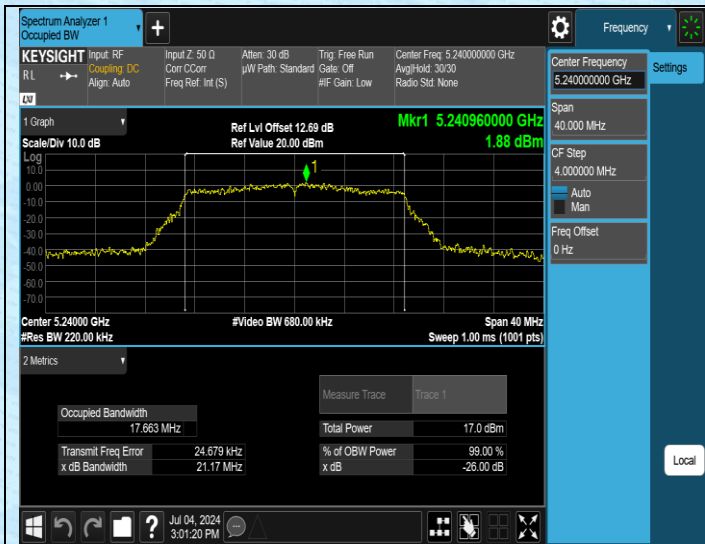

Test Graphs

11N20SISO-Ant1-5785

11N20SISO-Ant1-5825

11AC20SISO-Ant1-5180

11AC20SISO-Ant1-5200

AppendixA2: Occupied channel bandwidth

Test Result

Test Mode	Antenna	Frequency[MHz]	Rate	OCB [MHz]	FL[MHz]	FH[MHz]	Limit[MHz]	Verdict
11A	Ant1	5180	6Mbps	16.950	5171.5352	5188.4852	---	---
11A	Ant1	5200	6Mbps	16.976	5191.5508	5208.5268	---	---
11A	Ant1	5240	6Mbps	17.003	5231.5418	5248.5448	---	---
11A	Ant1	5745	6Mbps	16.881	5736.5466	5753.4276	---	---
11A	Ant1	5785	6Mbps	16.910	5776.5035	5793.4135	---	---
11A	Ant1	5825	6Mbps	16.932	5816.5422	5833.4742	---	---
11N20SISO	Ant1	5180	MCS0	17.967	5171.0729	5189.0399	---	---
11N20SISO	Ant1	5200	MCS0	17.874	5191.0897	5208.9637	---	---
11N20SISO	Ant1	5240	MCS0	17.930	5231.0569	5248.9869	---	---
11N20SISO	Ant1	5745	MCS0	18.031	5736.0296	5754.0606	---	---
11N20SISO	Ant1	5785	MCS0	18.065	5776.0232	5794.0882	---	---
11N20SISO	Ant1	5825	MCS0	17.948	5816.0228	5833.9708	---	---
11N40SISO	Ant1	5190	MCS0	36.120	5172.0208	5208.1408	---	---
11N40SISO	Ant1	5230	MCS0	36.126	5211.9692	5248.0952	---	---
11N40SISO	Ant1	5755	MCS0	36.008	5737.0485	5773.0565	---	---
11N40SISO	Ant1	5795	MCS0	36.201	5776.9271	5813.1281	---	---
11AC20SISO	Ant1	5180	MCS0	17.919	5171.0908	5189.0098	---	---
11AC20SISO	Ant1	5200	MCS0	17.951	5191.1136	5209.0646	---	---
11AC20SISO	Ant1	5240	MCS0	17.965	5231.0740	5249.0390	---	---
11AC20SISO	Ant1	5745	MCS0	18.043	5736.0591	5754.1021	---	---
11AC20SISO	Ant1	5785	MCS0	17.984	5776.0654	5794.0494	---	---
11AC20SISO	Ant1	5825	MCS0	17.986	5815.9882	5833.9742	---	---
11AC40SISO	Ant1	5190	MCS0	36.250	5171.9245	5208.1745	---	---
11AC40SISO	Ant1	5230	MCS0	36.101	5211.9910	5248.0920	---	---
11AC40SISO	Ant1	5755	MCS0	36.119	5736.9978	5773.1168	---	---
11AC40SISO	Ant1	5795	MCS0	36.124	5776.9581	5813.0821	---	---
11AC80SISO	Ant1	5210	MCS0	75.397	5172.3852	5247.7822	---	---
11AC80SISO	Ant1	5775	MCS0	75.254	5737.3894	5812.6434	---	---

Test Graphs

11AC20SISO-Ant1-5180

11AC20SISO-Ant1-5200