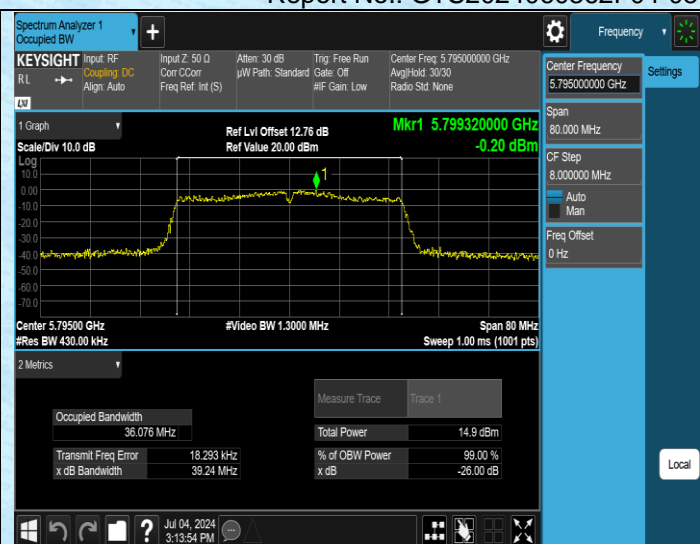

Test Graphs

11N20SISO-Ant1-5785

11N20SISO-Ant1-5825

11AC20SISO-Ant1-5180

11AC20SISO-Ant1-5200

AppendixA2: Occupied channel bandwidth

Test Result

Test Mode	Antenna	Frequency[MHz]	Rate	OCB [MHz]	FL[MHz]	FH[MHz]	Limit[MHz]	Verdict
11A	Ant1	5180	6Mbps	16.950	5171.5352	5188.4852	---	---
11A	Ant1	5200	6Mbps	16.976	5191.5508	5208.5268	---	---
11A	Ant1	5240	6Mbps	17.003	5231.5418	5248.5448	---	---
11A	Ant1	5745	6Mbps	16.881	5736.5466	5753.4276	---	---
11A	Ant1	5785	6Mbps	16.910	5776.5035	5793.4135	---	---
11A	Ant1	5825	6Mbps	16.932	5816.5422	5833.4742	---	---
11N20SISO	Ant1	5180	MCS0	17.967	5171.0729	5189.0399	---	---
11N20SISO	Ant1	5200	MCS0	17.874	5191.0897	5208.9637	---	---
11N20SISO	Ant1	5240	MCS0	17.930	5231.0569	5248.9869	---	---
11N20SISO	Ant1	5745	MCS0	18.031	5736.0296	5754.0606	---	---
11N20SISO	Ant1	5785	MCS0	18.065	5776.0232	5794.0882	---	---
11N20SISO	Ant1	5825	MCS0	17.948	5816.0228	5833.9708	---	---
11N40SISO	Ant1	5190	MCS0	36.120	5172.0208	5208.1408	---	---
11N40SISO	Ant1	5230	MCS0	36.126	5211.9692	5248.0952	---	---
11N40SISO	Ant1	5755	MCS0	36.008	5737.0485	5773.0565	---	---
11N40SISO	Ant1	5795	MCS0	36.201	5776.9271	5813.1281	---	---
11AC20SISO	Ant1	5180	MCS0	17.919	5171.0908	5189.0098	---	---
11AC20SISO	Ant1	5200	MCS0	17.951	5191.1136	5209.0646	---	---
11AC20SISO	Ant1	5240	MCS0	17.965	5231.0740	5249.0390	---	---
11AC20SISO	Ant1	5745	MCS0	18.043	5736.0591	5754.1021	---	---
11AC20SISO	Ant1	5785	MCS0	17.984	5776.0654	5794.0494	---	---
11AC20SISO	Ant1	5825	MCS0	17.986	5815.9882	5833.9742	---	---
11AC40SISO	Ant1	5190	MCS0	36.250	5171.9245	5208.1745	---	---
11AC40SISO	Ant1	5230	MCS0	36.101	5211.9910	5248.0920	---	---
11AC40SISO	Ant1	5755	MCS0	36.119	5736.9978	5773.1168	---	---
11AC40SISO	Ant1	5795	MCS0	36.124	5776.9581	5813.0821	---	---
11AC80SISO	Ant1	5210	MCS0	75.397	5172.3852	5247.7822	---	---
11AC80SISO	Ant1	5775	MCS0	75.254	5737.3894	5812.6434	---	---

Test Graphs

11AC20SISO-Ant1-5180

11AC20SISO-Ant1-5200