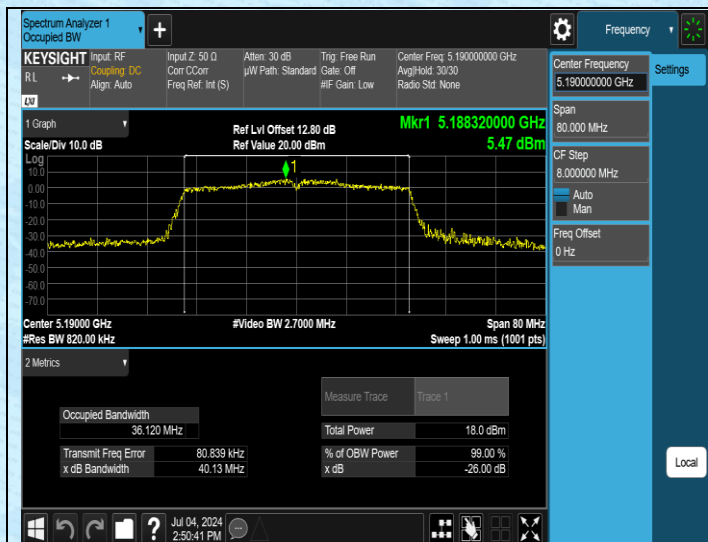

Test Graphs

11N20SISO-Ant1-5785

11N20SISO-Ant1-5825

11AC20SISO-Ant1-5180

11AC20SISO-Ant1-5200

AppendixA2: Occupied channel bandwidth

Test Result

Test Mode	Antenna	Frequency[MHz]	Rate	OCB [MHz]	FL[MHz]	FH[MHz]	Limit[MHz]	Verdict
11A	Ant1	5180	6Mbps	16.950	5171.5352	5188.4852	---	---
11A	Ant1	5200	6Mbps	16.976	5191.5508	5208.5268	---	---
11A	Ant1	5240	6Mbps	17.003	5231.5418	5248.5448	---	---
11A	Ant1	5745	6Mbps	16.881	5736.5466	5753.4276	---	---
11A	Ant1	5785	6Mbps	16.910	5776.5035	5793.4135	---	---
11A	Ant1	5825	6Mbps	16.932	5816.5422	5833.4742	---	---
11N20SISO	Ant1	5180	MCS0	17.967	5171.0729	5189.0399	---	---
11N20SISO	Ant1	5200	MCS0	17.874	5191.0897	5208.9637	---	---
11N20SISO	Ant1	5240	MCS0	17.930	5231.0569	5248.9869	---	---
11N20SISO	Ant1	5745	MCS0	18.031	5736.0296	5754.0606	---	---
11N20SISO	Ant1	5785	MCS0	18.065	5776.0232	5794.0882	---	---
11N20SISO	Ant1	5825	MCS0	17.948	5816.0228	5833.9708	---	---
11N40SISO	Ant1	5190	MCS0	36.120	5172.0208	5208.1408	---	---
11N40SISO	Ant1	5230	MCS0	36.126	5211.9692	5248.0952	---	---
11N40SISO	Ant1	5755	MCS0	36.008	5737.0485	5773.0565	---	---
11N40SISO	Ant1	5795	MCS0	36.201	5776.9271	5813.1281	---	---
11AC20SISO	Ant1	5180	MCS0	17.919	5171.0908	5189.0098	---	---
11AC20SISO	Ant1	5200	MCS0	17.951	5191.1136	5209.0646	---	---
11AC20SISO	Ant1	5240	MCS0	17.965	5231.0740	5249.0390	---	---
11AC20SISO	Ant1	5745	MCS0	18.043	5736.0591	5754.1021	---	---
11AC20SISO	Ant1	5785	MCS0	17.984	5776.0654	5794.0494	---	---
11AC20SISO	Ant1	5825	MCS0	17.986	5815.9882	5833.9742	---	---
11AC40SISO	Ant1	5190	MCS0	36.250	5171.9245	5208.1745	---	---
11AC40SISO	Ant1	5230	MCS0	36.101	5211.9910	5248.0920	---	---
11AC40SISO	Ant1	5755	MCS0	36.119	5736.9978	5773.1168	---	---
11AC40SISO	Ant1	5795	MCS0	36.124	5776.9581	5813.0821	---	---
11AC80SISO	Ant1	5210	MCS0	75.397	5172.3852	5247.7822	---	---
11AC80SISO	Ant1	5775	MCS0	75.254	5737.3894	5812.6434	---	---

Test Graphs

11AC20SISO-Ant1-5180

11AC20SISO-Ant1-5200