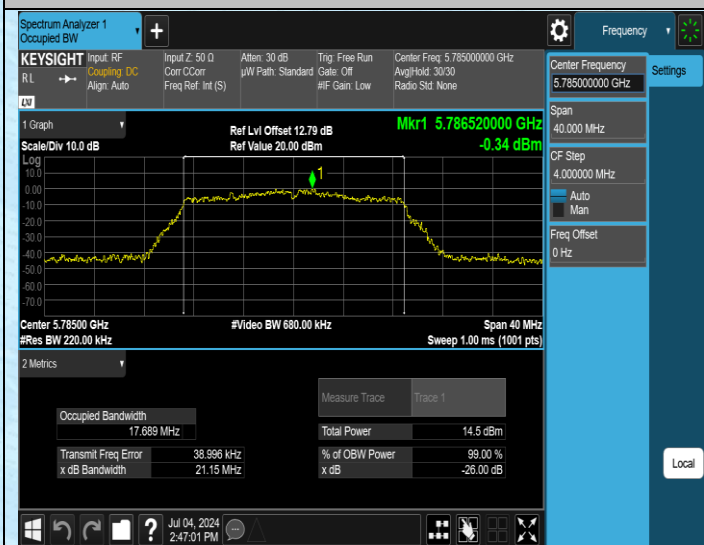

11N20SISO-Ant1-5785