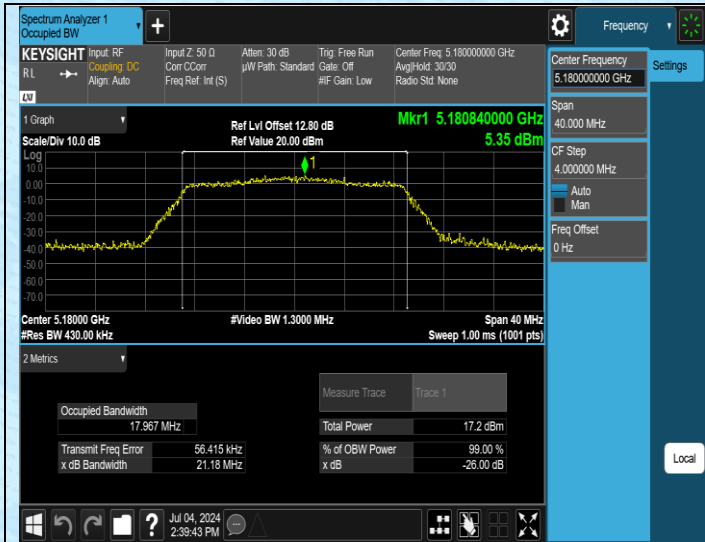

Test Graphs

11N20SISO-Ant1-5785

11N20SISO-Ant1-5825

11AC20SISO-Ant1-5180

11AC20SISO-Ant1-5200

AppendixA2: Occupied channel bandwidth

Test Result

Test Mode	Antenna	Frequency[MHz]	Rate	OCB [MHz]	FL[MHz]	FH[MHz]	Limit[MHz]	Verdict
11A	Ant1	5180	6Mbps	16.950	5171.5352	5188.4852	---	---
11A	Ant1	5200	6Mbps	16.976	5191.5508	5208.5268	---	---
11A	Ant1	5240	6Mbps	17.003	5231.5418	5248.5448	---	---
11A	Ant1	5745	6Mbps	16.881	5736.5466	5753.4276	---	---
11A	Ant1	5785	6Mbps	16.910	5776.5035	5793.4135	---	---
11A	Ant1	5825	6Mbps	16.932	5816.5422	5833.4742	---	---
11N20SISO	Ant1	5180	MCS0	17.967	5171.0729	5189.0399	---	---
11N20SISO	Ant1	5200	MCS0	17.874	5191.0897	5208.9637	---	---
11N20SISO	Ant1	5240	MCS0	17.930	5231.0569	5248.9869	---	---
11N20SISO	Ant1	5745	MCS0	18.031	5736.0296	5754.0606	---	---
11N20SISO	Ant1	5785	MCS0	18.065	5776.0232	5794.0882	---	---
11N20SISO	Ant1	5825	MCS0	17.948	5816.0228	5833.9708	---	---
11N40SISO	Ant1	5190	MCS0	36.120	5172.0208	5208.1408	---	---
11N40SISO	Ant1	5230	MCS0	36.126	5211.9692	5248.0952	---	---
11N40SISO	Ant1	5755	MCS0	36.008	5737.0485	5773.0565	---	---
11N40SISO	Ant1	5795	MCS0	36.201	5776.9271	5813.1281	---	---
11AC20SISO	Ant1	5180	MCS0	17.919	5171.0908	5189.0098	---	---
11AC20SISO	Ant1	5200	MCS0	17.951	5191.1136	5209.0646	---	---
11AC20SISO	Ant1	5240	MCS0	17.965	5231.0740	5249.0390	---	---
11AC20SISO	Ant1	5745	MCS0	18.043	5736.0591	5754.1021	---	---
11AC20SISO	Ant1	5785	MCS0	17.984	5776.0654	5794.0494	---	---
11AC20SISO	Ant1	5825	MCS0	17.986	5815.9882	5833.9742	---	---
11AC40SISO	Ant1	5190	MCS0	36.250	5171.9245	5208.1745	---	---
11AC40SISO	Ant1	5230	MCS0	36.101	5211.9910	5248.0920	---	---
11AC40SISO	Ant1	5755	MCS0	36.119	5736.9978	5773.1168	---	---
11AC40SISO	Ant1	5795	MCS0	36.124	5776.9581	5813.0821	---	---
11AC80SISO	Ant1	5210	MCS0	75.397	5172.3852	5247.7822	---	---
11AC80SISO	Ant1	5775	MCS0	75.254	5737.3894	5812.6434	---	---

Test Graphs

11AC20SISO-Ant1-5180

11AC20SISO-Ant1-5200