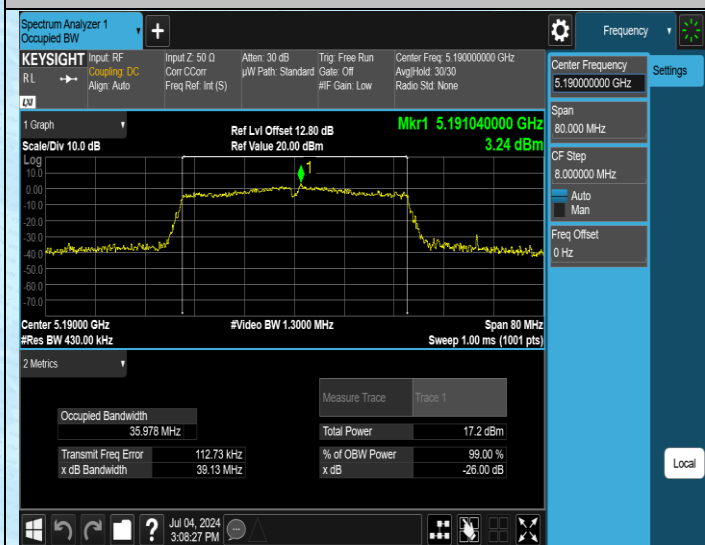

Test Graphs

11N20SISO-Ant1-5785

11N20SISO-Ant1-5825

11AC20SISO-Ant1-5180

11AC20SISO-Ant1-5200

AppendixA2: Occupied channel bandwidth

Test Result

Test Mode	Antenna	Frequency[MHz]	Rate	OCB [MHz]	FL[MHz]	FH[MHz]	Limit[MHz]	Verdict
11A	Ant1	5180	6Mbps	16.950	5171.5352	5188.4852	---	---
11A	Ant1	5200	6Mbps	16.976	5191.5508	5208.5268	---	---
11A	Ant1	5240	6Mbps	17.003	5231.5418	5248.5448	---	---
11A	Ant1	5745	6Mbps	16.881	5736.5466	5753.4276	---	---
11A	Ant1	5785	6Mbps	16.910	5776.5035	5793.4135	---	---
11A	Ant1	5825	6Mbps	16.932	5816.5422	5833.4742	---	---
11N20SISO	Ant1	5180	MCS0	17.967	5171.0729	5189.0399	---	---
11N20SISO	Ant1	5200	MCS0	17.874	5191.0897	5208.9637	---	---
11N20SISO	Ant1	5240	MCS0	17.930	5231.0569	5248.9869	---	---
11N20SISO	Ant1	5745	MCS0	18.031	5736.0296	5754.0606	---	---
11N20SISO	Ant1	5785	MCS0	18.065	5776.0232	5794.0882	---	---
11N20SISO	Ant1	5825	MCS0	17.948	5816.0228	5833.9708	---	---
11N40SISO	Ant1	5190	MCS0	36.120	5172.0208	5208.1408	---	---
11N40SISO	Ant1	5230	MCS0	36.126	5211.9692	5248.0952	---	---
11N40SISO	Ant1	5755	MCS0	36.008	5737.0485	5773.0565	---	---
11N40SISO	Ant1	5795	MCS0	36.201	5776.9271	5813.1281	---	---
11AC20SISO	Ant1	5180	MCS0	17.919	5171.0908	5189.0098	---	---
11AC20SISO	Ant1	5200	MCS0	17.951	5191.1136	5209.0646	---	---
11AC20SISO	Ant1	5240	MCS0	17.965	5231.0740	5249.0390	---	---
11AC20SISO	Ant1	5745	MCS0	18.043	5736.0591	5754.1021	---	---
11AC20SISO	Ant1	5785	MCS0	17.984	5776.0654	5794.0494	---	---
11AC20SISO	Ant1	5825	MCS0	17.986	5815.9882	5833.9742	---	---
11AC40SISO	Ant1	5190	MCS0	36.250	5171.9245	5208.1745	---	---
11AC40SISO	Ant1	5230	MCS0	36.101	5211.9910	5248.0920	---	---
11AC40SISO	Ant1	5755	MCS0	36.119	5736.9978	5773.1168	---	---
11AC40SISO	Ant1	5795	MCS0	36.124	5776.9581	5813.0821	---	---
11AC80SISO	Ant1	5210	MCS0	75.397	5172.3852	5247.7822	---	---
11AC80SISO	Ant1	5775	MCS0	75.254	5737.3894	5812.6434	---	---

Test Graphs

11AC20SISO-Ant1-5180

11AC20SISO-Ant1-5200