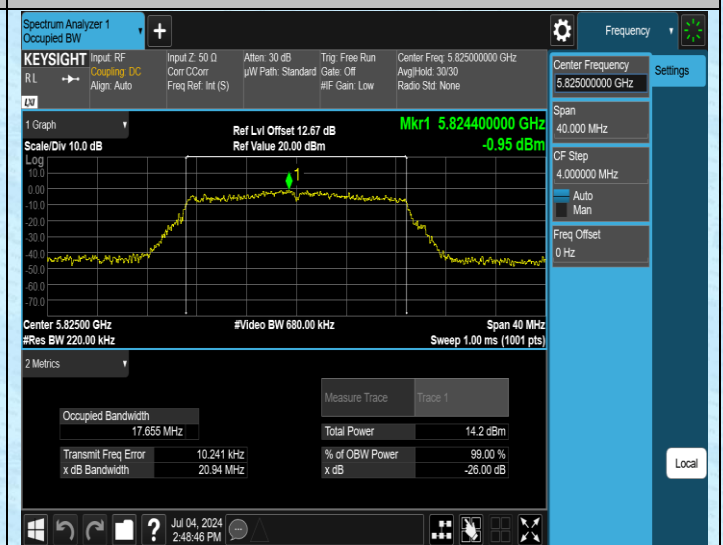

11N20SISO-Ant1-5825