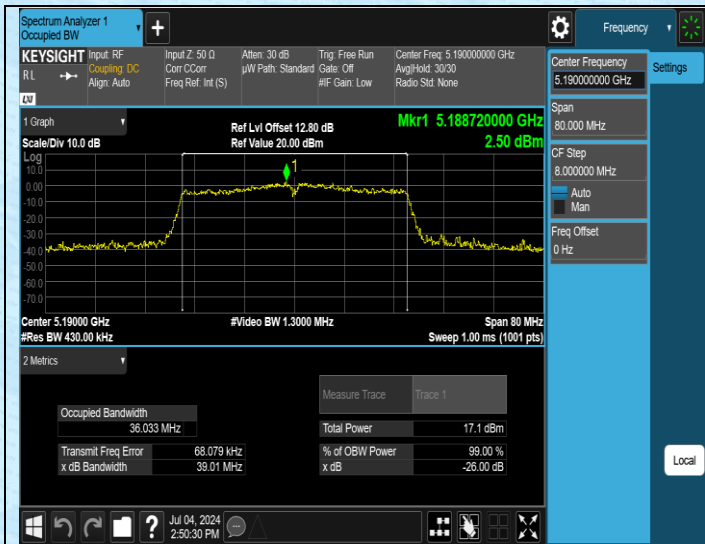

11N20SISO-Ant1-5785