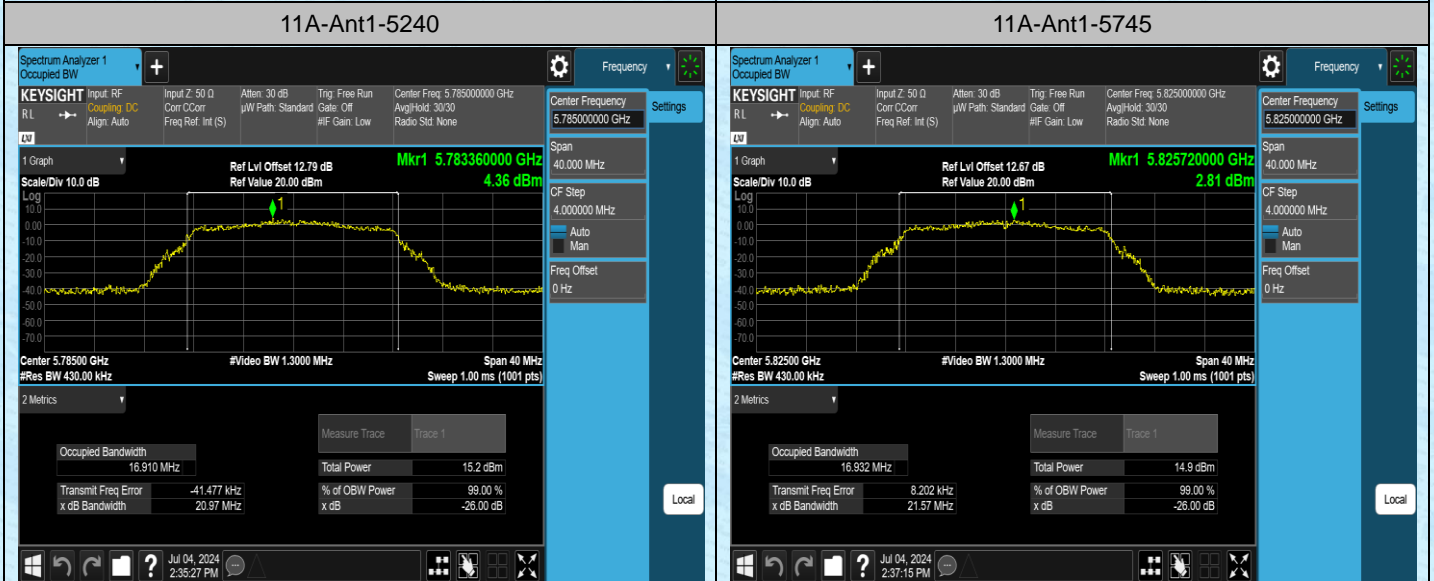

Test Graphs

11N20SISO-Ant1-5785

11N20SISO-Ant1-5825

11AC20SISO-Ant1-5180

11AC20SISO-Ant1-5200

AppendixA2: Occupied channel bandwidth

Test Result

Test Mode	Antenna	Frequency[MHz]	Rate	OCB [MHz]	FL[MHz]	FH[MHz]	Limit[MHz]	Verdict
11A	Ant1	5180	6Mbps	16.950	5171.5352	5188.4852	---	---
11A	Ant1	5200	6Mbps	16.976	5191.5508	5208.5268	---	---
11A	Ant1	5240	6Mbps	17.003	5231.5418	5248.5448	---	---
11A	Ant1	5745	6Mbps	16.881	5736.5466	5753.4276	---	---
11A	Ant1	5785	6Mbps	16.910	5776.5035	5793.4135	---	---
11A	Ant1	5825	6Mbps	16.932	5816.5422	5833.4742	---	---
11N20SISO	Ant1	5180	MCS0	17.967	5171.0729	5189.0399	---	---
11N20SISO	Ant1	5200	MCS0	17.874	5191.0897	5208.9637	---	---
11N20SISO	Ant1	5240	MCS0	17.930	5231.0569	5248.9869	---	---
11N20SISO	Ant1	5745	MCS0	18.031	5736.0296	5754.0606	---	---
11N20SISO	Ant1	5785	MCS0	18.065	5776.0232	5794.0882	---	---
11N20SISO	Ant1	5825	MCS0	17.948	5816.0228	5833.9708	---	---
11N40SISO	Ant1	5190	MCS0	36.120	5172.0208	5208.1408	---	---
11N40SISO	Ant1	5230	MCS0	36.126	5211.9692	5248.0952	---	---
11N40SISO	Ant1	5755	MCS0	36.008	5737.0485	5773.0565	---	---
11N40SISO	Ant1	5795	MCS0	36.201	5776.9271	5813.1281	---	---
11AC20SISO	Ant1	5180	MCS0	17.919	5171.0908	5189.0098	---	---
11AC20SISO	Ant1	5200	MCS0	17.951	5191.1136	5209.0646	---	---
11AC20SISO	Ant1	5240	MCS0	17.965	5231.0740	5249.0390	---	---
11AC20SISO	Ant1	5745	MCS0	18.043	5736.0591	5754.1021	---	---
11AC20SISO	Ant1	5785	MCS0	17.984	5776.0654	5794.0494	---	---
11AC20SISO	Ant1	5825	MCS0	17.986	5815.9882	5833.9742	---	---
11AC40SISO	Ant1	5190	MCS0	36.250	5171.9245	5208.1745	---	---
11AC40SISO	Ant1	5230	MCS0	36.101	5211.9910	5248.0920	---	---
11AC40SISO	Ant1	5755	MCS0	36.119	5736.9978	5773.1168	---	---
11AC40SISO	Ant1	5795	MCS0	36.124	5776.9581	5813.0821	---	---
11AC80SISO	Ant1	5210	MCS0	75.397	5172.3852	5247.7822	---	---
11AC80SISO	Ant1	5775	MCS0	75.254	5737.3894	5812.6434	---	---

Test Graphs

11AC20SISO-Ant1-5180

11AC20SISO-Ant1-5200