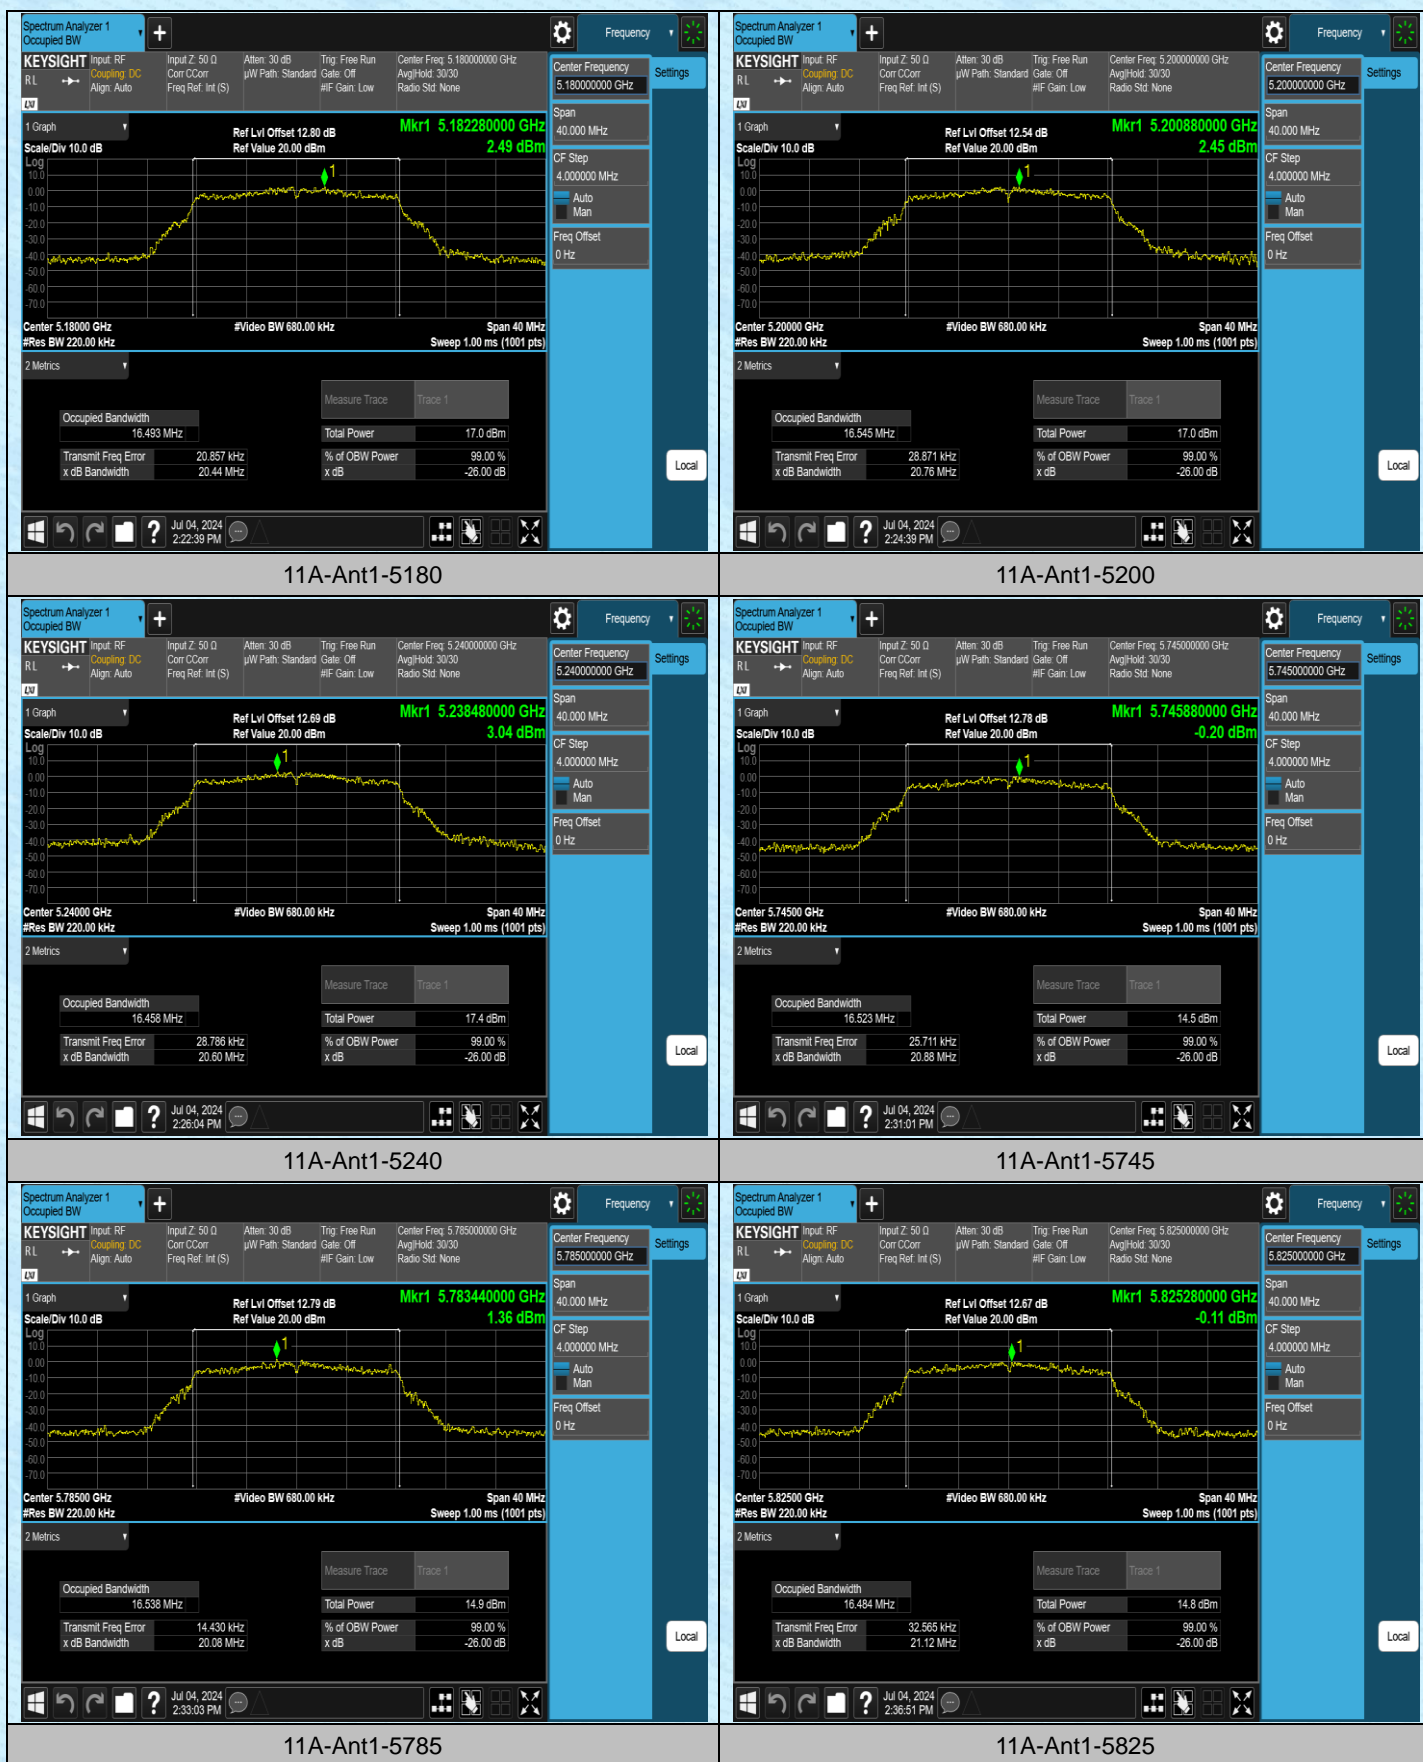

Test Graphs