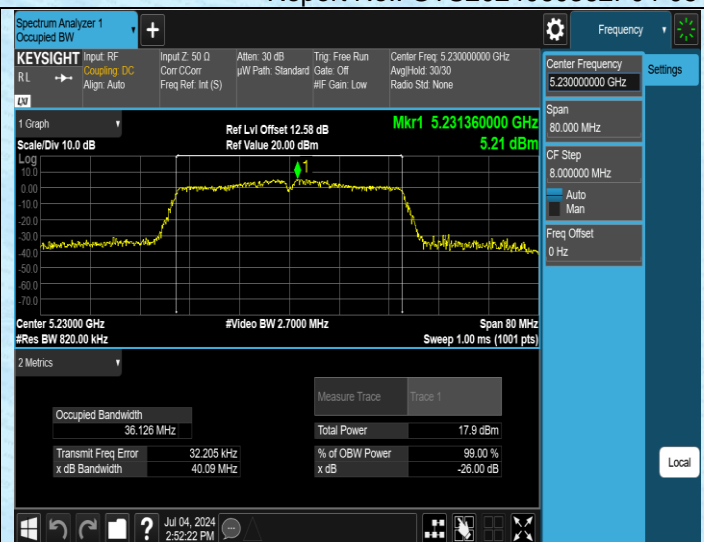

Test Graphs

11N20SISO-Ant1-5785

11N20SISO-Ant1-5825

11AC20SISO-Ant1-5180

11AC20SISO-Ant1-5200

AppendixA2: Occupied channel bandwidth

Test Result

Test Mode	Antenna	Frequency[MHz]	Rate	OCB [MHz]	FL[MHz]	FH[MHz]	Limit[MHz]	Verdict
11A	Ant1	5180	6Mbps	16.950	5171.5352	5188.4852	---	---
11A	Ant1	5200	6Mbps	16.976	5191.5508	5208.5268	---	---
11A	Ant1	5240	6Mbps	17.003	5231.5418	5248.5448	---	---
11A	Ant1	5745	6Mbps	16.881	5736.5466	5753.4276	---	---
11A	Ant1	5785	6Mbps	16.910	5776.5035	5793.4135	---	---
11A	Ant1	5825	6Mbps	16.932	5816.5422	5833.4742	---	---
11N20SISO	Ant1	5180	MCS0	17.967	5171.0729	5189.0399	---	---
11N20SISO	Ant1	5200	MCS0	17.874	5191.0897	5208.9637	---	---
11N20SISO	Ant1	5240	MCS0	17.930	5231.0569	5248.9869	---	---
11N20SISO	Ant1	5745	MCS0	18.031	5736.0296	5754.0606	---	---
11N20SISO	Ant1	5785	MCS0	18.065	5776.0232	5794.0882	---	---
11N20SISO	Ant1	5825	MCS0	17.948	5816.0228	5833.9708	---	---
11N40SISO	Ant1	5190	MCS0	36.120	5172.0208	5208.1408	---	---
11N40SISO	Ant1	5230	MCS0	36.126	5211.9692	5248.0952	---	---
11N40SISO	Ant1	5755	MCS0	36.008	5737.0485	5773.0565	---	---
11N40SISO	Ant1	5795	MCS0	36.201	5776.9271	5813.1281	---	---
11AC20SISO	Ant1	5180	MCS0	17.919	5171.0908	5189.0098	---	---
11AC20SISO	Ant1	5200	MCS0	17.951	5191.1136	5209.0646	---	---
11AC20SISO	Ant1	5240	MCS0	17.965	5231.0740	5249.0390	---	---
11AC20SISO	Ant1	5745	MCS0	18.043	5736.0591	5754.1021	---	---
11AC20SISO	Ant1	5785	MCS0	17.984	5776.0654	5794.0494	---	---
11AC20SISO	Ant1	5825	MCS0	17.986	5815.9882	5833.9742	---	---
11AC40SISO	Ant1	5190	MCS0	36.250	5171.9245	5208.1745	---	---
11AC40SISO	Ant1	5230	MCS0	36.101	5211.9910	5248.0920	---	---
11AC40SISO	Ant1	5755	MCS0	36.119	5736.9978	5773.1168	---	---
11AC40SISO	Ant1	5795	MCS0	36.124	5776.9581	5813.0821	---	---
11AC80SISO	Ant1	5210	MCS0	75.397	5172.3852	5247.7822	---	---
11AC80SISO	Ant1	5775	MCS0	75.254	5737.3894	5812.6434	---	---

Test Graphs

11AC20SISO-Ant1-5180

11AC20SISO-Ant1-5200