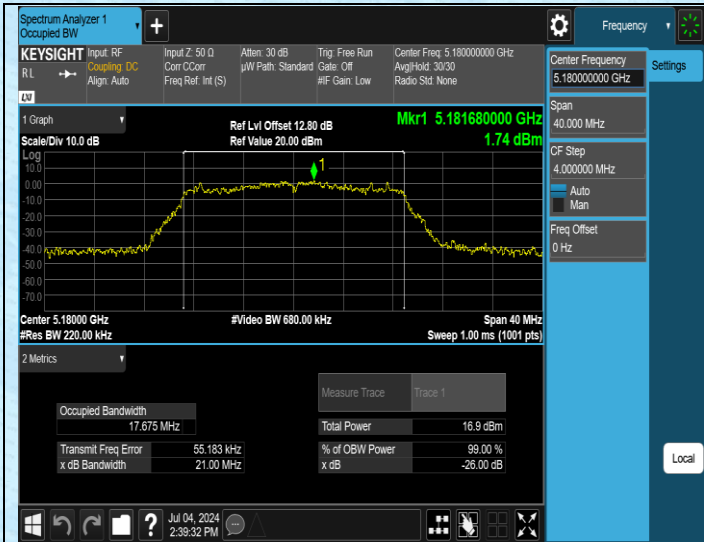

11N20SISO-Ant1-5785

11N20SISO-Ant1-5825