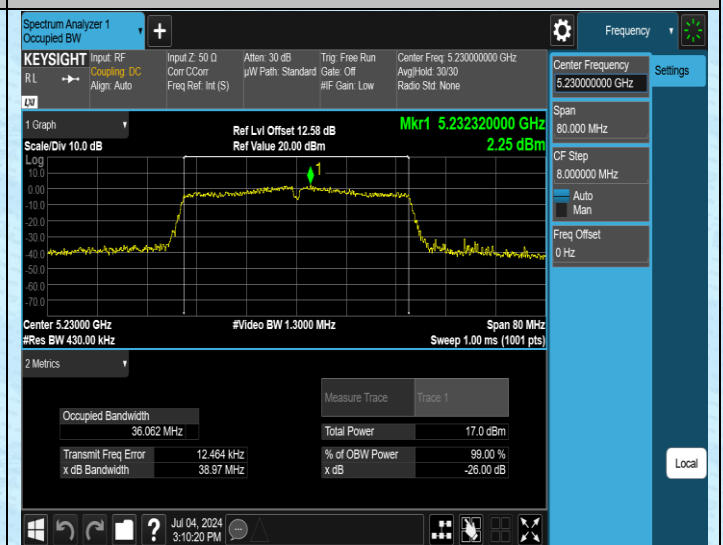

Test Graphs

11N20SISO-Ant1-5785

11N20SISO-Ant1-5825

11AC20SISO-Ant1-5180

11AC20SISO-Ant1-5200

AppendixA2: Occupied channel bandwidth

Test Result

Test Mode	Antenna	Frequency[MHz]	Rate	OCB [MHz]	FL[MHz]	FH[MHz]	Limit[MHz]	Verdict
11A	Ant1	5180	6Mbps	16.950	5171.5352	5188.4852	---	---
11A	Ant1	5200	6Mbps	16.976	5191.5508	5208.5268	---	---
11A	Ant1	5240	6Mbps	17.003	5231.5418	5248.5448	---	---
11A	Ant1	5745	6Mbps	16.881	5736.5466	5753.4276	---	---
11A	Ant1	5785	6Mbps	16.910	5776.5035	5793.4135	---	---
11A	Ant1	5825	6Mbps	16.932	5816.5422	5833.4742	---	---
11N20SISO	Ant1	5180	MCS0	17.967	5171.0729	5189.0399	---	---
11N20SISO	Ant1	5200	MCS0	17.874	5191.0897	5208.9637	---	---
11N20SISO	Ant1	5240	MCS0	17.930	5231.0569	5248.9869	---	---
11N20SISO	Ant1	5745	MCS0	18.031	5736.0296	5754.0606	---	---
11N20SISO	Ant1	5785	MCS0	18.065	5776.0232	5794.0882	---	---
11N20SISO	Ant1	5825	MCS0	17.948	5816.0228	5833.9708	---	---
11N40SISO	Ant1	5190	MCS0	36.120	5172.0208	5208.1408	---	---
11N40SISO	Ant1	5230	MCS0	36.126	5211.9692	5248.0952	---	---
11N40SISO	Ant1	5755	MCS0	36.008	5737.0485	5773.0565	---	---
11N40SISO	Ant1	5795	MCS0	36.201	5776.9271	5813.1281	---	---
11AC20SISO	Ant1	5180	MCS0	17.919	5171.0908	5189.0098	---	---
11AC20SISO	Ant1	5200	MCS0	17.951	5191.1136	5209.0646	---	---
11AC20SISO	Ant1	5240	MCS0	17.965	5231.0740	5249.0390	---	---
11AC20SISO	Ant1	5745	MCS0	18.043	5736.0591	5754.1021	---	---
11AC20SISO	Ant1	5785	MCS0	17.984	5776.0654	5794.0494	---	---
11AC20SISO	Ant1	5825	MCS0	17.986	5815.9882	5833.9742	---	---
11AC40SISO	Ant1	5190	MCS0	36.250	5171.9245	5208.1745	---	---
11AC40SISO	Ant1	5230	MCS0	36.101	5211.9910	5248.0920	---	---
11AC40SISO	Ant1	5755	MCS0	36.119	5736.9978	5773.1168	---	---
11AC40SISO	Ant1	5795	MCS0	36.124	5776.9581	5813.0821	---	---
11AC80SISO	Ant1	5210	MCS0	75.397	5172.3852	5247.7822	---	---
11AC80SISO	Ant1	5775	MCS0	75.254	5737.3894	5812.6434	---	---

Test Graphs

11AC20SISO-Ant1-5180

11AC20SISO-Ant1-5200