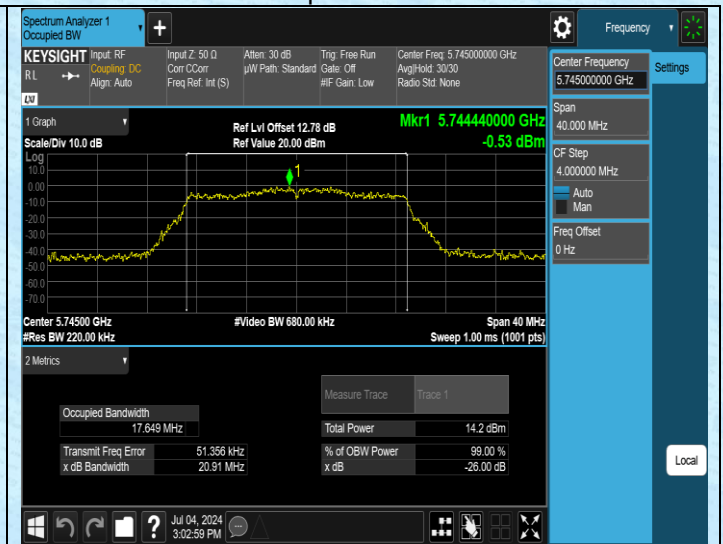

Test Graphs

11N20SISO-Ant1-5785

11N20SISO-Ant1-5825

11AC20SISO-Ant1-5180

11AC20SISO-Ant1-5200

AppendixA2: Occupied channel bandwidth

Test Result

Test Mode	Antenna	Frequency[MHz]	Rate	OCB [MHz]	FL[MHz]	FH[MHz]	Limit[MHz]	Verdict
11A	Ant1	5180	6Mbps	16.950	5171.5352	5188.4852	---	---
11A	Ant1	5200	6Mbps	16.976	5191.5508	5208.5268	---	---
11A	Ant1	5240	6Mbps	17.003	5231.5418	5248.5448	---	---
11A	Ant1	5745	6Mbps	16.881	5736.5466	5753.4276	---	---
11A	Ant1	5785	6Mbps	16.910	5776.5035	5793.4135	---	---
11A	Ant1	5825	6Mbps	16.932	5816.5422	5833.4742	---	---
11N20SISO	Ant1	5180	MCS0	17.967	5171.0729	5189.0399	---	---
11N20SISO	Ant1	5200	MCS0	17.874	5191.0897	5208.9637	---	---
11N20SISO	Ant1	5240	MCS0	17.930	5231.0569	5248.9869	---	---
11N20SISO	Ant1	5745	MCS0	18.031	5736.0296	5754.0606	---	---
11N20SISO	Ant1	5785	MCS0	18.065	5776.0232	5794.0882	---	---
11N20SISO	Ant1	5825	MCS0	17.948	5816.0228	5833.9708	---	---
11N40SISO	Ant1	5190	MCS0	36.120	5172.0208	5208.1408	---	---
11N40SISO	Ant1	5230	MCS0	36.126	5211.9692	5248.0952	---	---
11N40SISO	Ant1	5755	MCS0	36.008	5737.0485	5773.0565	---	---
11N40SISO	Ant1	5795	MCS0	36.201	5776.9271	5813.1281	---	---
11AC20SISO	Ant1	5180	MCS0	17.919	5171.0908	5189.0098	---	---
11AC20SISO	Ant1	5200	MCS0	17.951	5191.1136	5209.0646	---	---
11AC20SISO	Ant1	5240	MCS0	17.965	5231.0740	5249.0390	---	---
11AC20SISO	Ant1	5745	MCS0	18.043	5736.0591	5754.1021	---	---
11AC20SISO	Ant1	5785	MCS0	17.984	5776.0654	5794.0494	---	---
11AC20SISO	Ant1	5825	MCS0	17.986	5815.9882	5833.9742	---	---
11AC40SISO	Ant1	5190	MCS0	36.250	5171.9245	5208.1745	---	---
11AC40SISO	Ant1	5230	MCS0	36.101	5211.9910	5248.0920	---	---
11AC40SISO	Ant1	5755	MCS0	36.119	5736.9978	5773.1168	---	---
11AC40SISO	Ant1	5795	MCS0	36.124	5776.9581	5813.0821	---	---
11AC80SISO	Ant1	5210	MCS0	75.397	5172.3852	5247.7822	---	---
11AC80SISO	Ant1	5775	MCS0	75.254	5737.3894	5812.6434	---	---

Test Graphs

11AC20SISO-Ant1-5180

11AC20SISO-Ant1-5200