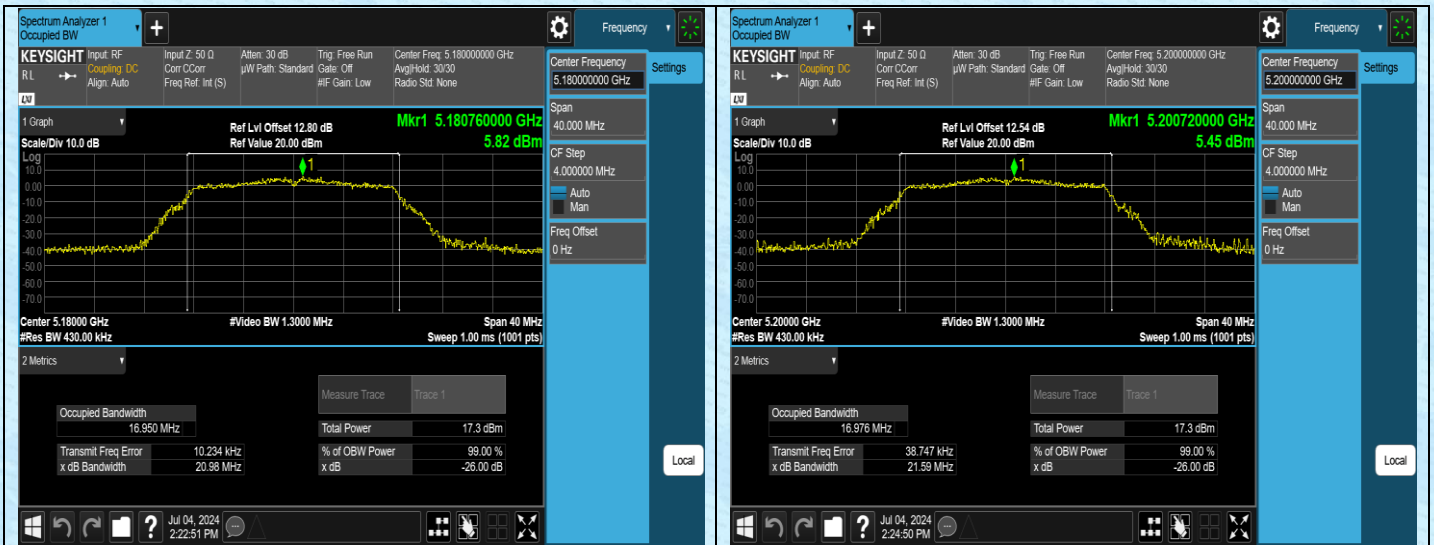

Test Graphs

11N20SISO-Ant1-5785

11N20SISO-Ant1-5825

11AC20SISO-Ant1-5180

11AC20SISO-Ant1-5200

AppendixA2: Occupied channel bandwidth

Test Result

Test Mode	Antenna	Frequency[MHz]	Rate	OCB [MHz]	FL[MHz]	FH[MHz]	Limit[MHz]	Verdict
11A	Ant1	5180	6Mbps	16.950	5171.5352	5188.4852	---	---
11A	Ant1	5200	6Mbps	16.976	5191.5508	5208.5268	---	---
11A	Ant1	5240	6Mbps	17.003	5231.5418	5248.5448	---	---
11A	Ant1	5745	6Mbps	16.881	5736.5466	5753.4276	---	---
11A	Ant1	5785	6Mbps	16.910	5776.5035	5793.4135	---	---
11A	Ant1	5825	6Mbps	16.932	5816.5422	5833.4742	---	---
11N20SISO	Ant1	5180	MCS0	17.967	5171.0729	5189.0399	---	---
11N20SISO	Ant1	5200	MCS0	17.874	5191.0897	5208.9637	---	---
11N20SISO	Ant1	5240	MCS0	17.930	5231.0569	5248.9869	---	---
11N20SISO	Ant1	5745	MCS0	18.031	5736.0296	5754.0606	---	---
11N20SISO	Ant1	5785	MCS0	18.065	5776.0232	5794.0882	---	---
11N20SISO	Ant1	5825	MCS0	17.948	5816.0228	5833.9708	---	---
11N40SISO	Ant1	5190	MCS0	36.120	5172.0208	5208.1408	---	---
11N40SISO	Ant1	5230	MCS0	36.126	5211.9692	5248.0952	---	---
11N40SISO	Ant1	5755	MCS0	36.008	5737.0485	5773.0565	---	---
11N40SISO	Ant1	5795	MCS0	36.201	5776.9271	5813.1281	---	---
11AC20SISO	Ant1	5180	MCS0	17.919	5171.0908	5189.0098	---	---
11AC20SISO	Ant1	5200	MCS0	17.951	5191.1136	5209.0646	---	---
11AC20SISO	Ant1	5240	MCS0	17.965	5231.0740	5249.0390	---	---
11AC20SISO	Ant1	5745	MCS0	18.043	5736.0591	5754.1021	---	---
11AC20SISO	Ant1	5785	MCS0	17.984	5776.0654	5794.0494	---	---
11AC20SISO	Ant1	5825	MCS0	17.986	5815.9882	5833.9742	---	---
11AC40SISO	Ant1	5190	MCS0	36.250	5171.9245	5208.1745	---	---
11AC40SISO	Ant1	5230	MCS0	36.101	5211.9910	5248.0920	---	---
11AC40SISO	Ant1	5755	MCS0	36.119	5736.9978	5773.1168	---	---
11AC40SISO	Ant1	5795	MCS0	36.124	5776.9581	5813.0821	---	---
11AC80SISO	Ant1	5210	MCS0	75.397	5172.3852	5247.7822	---	---
11AC80SISO	Ant1	5775	MCS0	75.254	5737.3894	5812.6434	---	---

Test Graphs

11AC20SISO-Ant1-5180

11AC20SISO-Ant1-5200