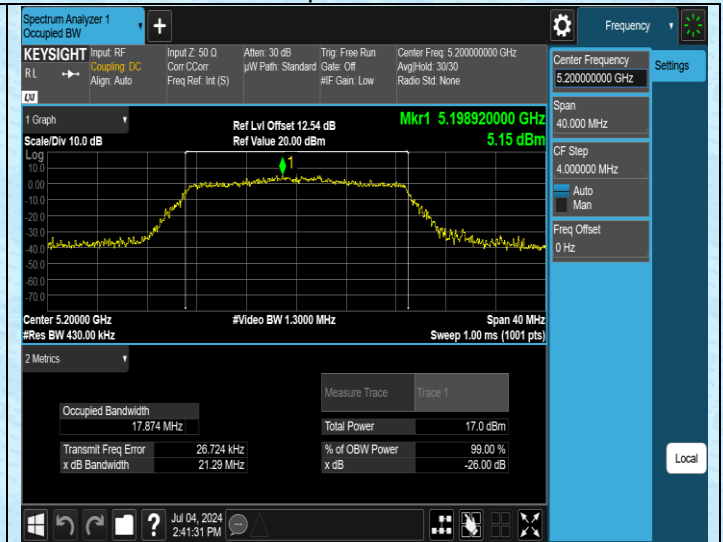

Test Graphs

11N20SISO-Ant1-5785

11N20SISO-Ant1-5825

11AC20SISO-Ant1-5180

11AC20SISO-Ant1-5200

AppendixA2: Occupied channel bandwidth

Test Result

Test Mode	Antenna	Frequency[MHz]	Rate	OCB [MHz]	FL[MHz]	FH[MHz]	Limit[MHz]	Verdict
11A	Ant1	5180	6Mbps	16.950	5171.5352	5188.4852	---	---
11A	Ant1	5200	6Mbps	16.976	5191.5508	5208.5268	---	---
11A	Ant1	5240	6Mbps	17.003	5231.5418	5248.5448	---	---
11A	Ant1	5745	6Mbps	16.881	5736.5466	5753.4276	---	---
11A	Ant1	5785	6Mbps	16.910	5776.5035	5793.4135	---	---
11A	Ant1	5825	6Mbps	16.932	5816.5422	5833.4742	---	---
11N20SISO	Ant1	5180	MCS0	17.967	5171.0729	5189.0399	---	---
11N20SISO	Ant1	5200	MCS0	17.874	5191.0897	5208.9637	---	---
11N20SISO	Ant1	5240	MCS0	17.930	5231.0569	5248.9869	---	---
11N20SISO	Ant1	5745	MCS0	18.031	5736.0296	5754.0606	---	---
11N20SISO	Ant1	5785	MCS0	18.065	5776.0232	5794.0882	---	---
11N20SISO	Ant1	5825	MCS0	17.948	5816.0228	5833.9708	---	---
11N40SISO	Ant1	5190	MCS0	36.120	5172.0208	5208.1408	---	---
11N40SISO	Ant1	5230	MCS0	36.126	5211.9692	5248.0952	---	---
11N40SISO	Ant1	5755	MCS0	36.008	5737.0485	5773.0565	---	---
11N40SISO	Ant1	5795	MCS0	36.201	5776.9271	5813.1281	---	---
11AC20SISO	Ant1	5180	MCS0	17.919	5171.0908	5189.0098	---	---
11AC20SISO	Ant1	5200	MCS0	17.951	5191.1136	5209.0646	---	---
11AC20SISO	Ant1	5240	MCS0	17.965	5231.0740	5249.0390	---	---
11AC20SISO	Ant1	5745	MCS0	18.043	5736.0591	5754.1021	---	---
11AC20SISO	Ant1	5785	MCS0	17.984	5776.0654	5794.0494	---	---
11AC20SISO	Ant1	5825	MCS0	17.986	5815.9882	5833.9742	---	---
11AC40SISO	Ant1	5190	MCS0	36.250	5171.9245	5208.1745	---	---
11AC40SISO	Ant1	5230	MCS0	36.101	5211.9910	5248.0920	---	---
11AC40SISO	Ant1	5755	MCS0	36.119	5736.9978	5773.1168	---	---
11AC40SISO	Ant1	5795	MCS0	36.124	5776.9581	5813.0821	---	---
11AC80SISO	Ant1	5210	MCS0	75.397	5172.3852	5247.7822	---	---
11AC80SISO	Ant1	5775	MCS0	75.254	5737.3894	5812.6434	---	---

Test Graphs

11AC20SISO-Ant1-5180

11AC20SISO-Ant1-5200