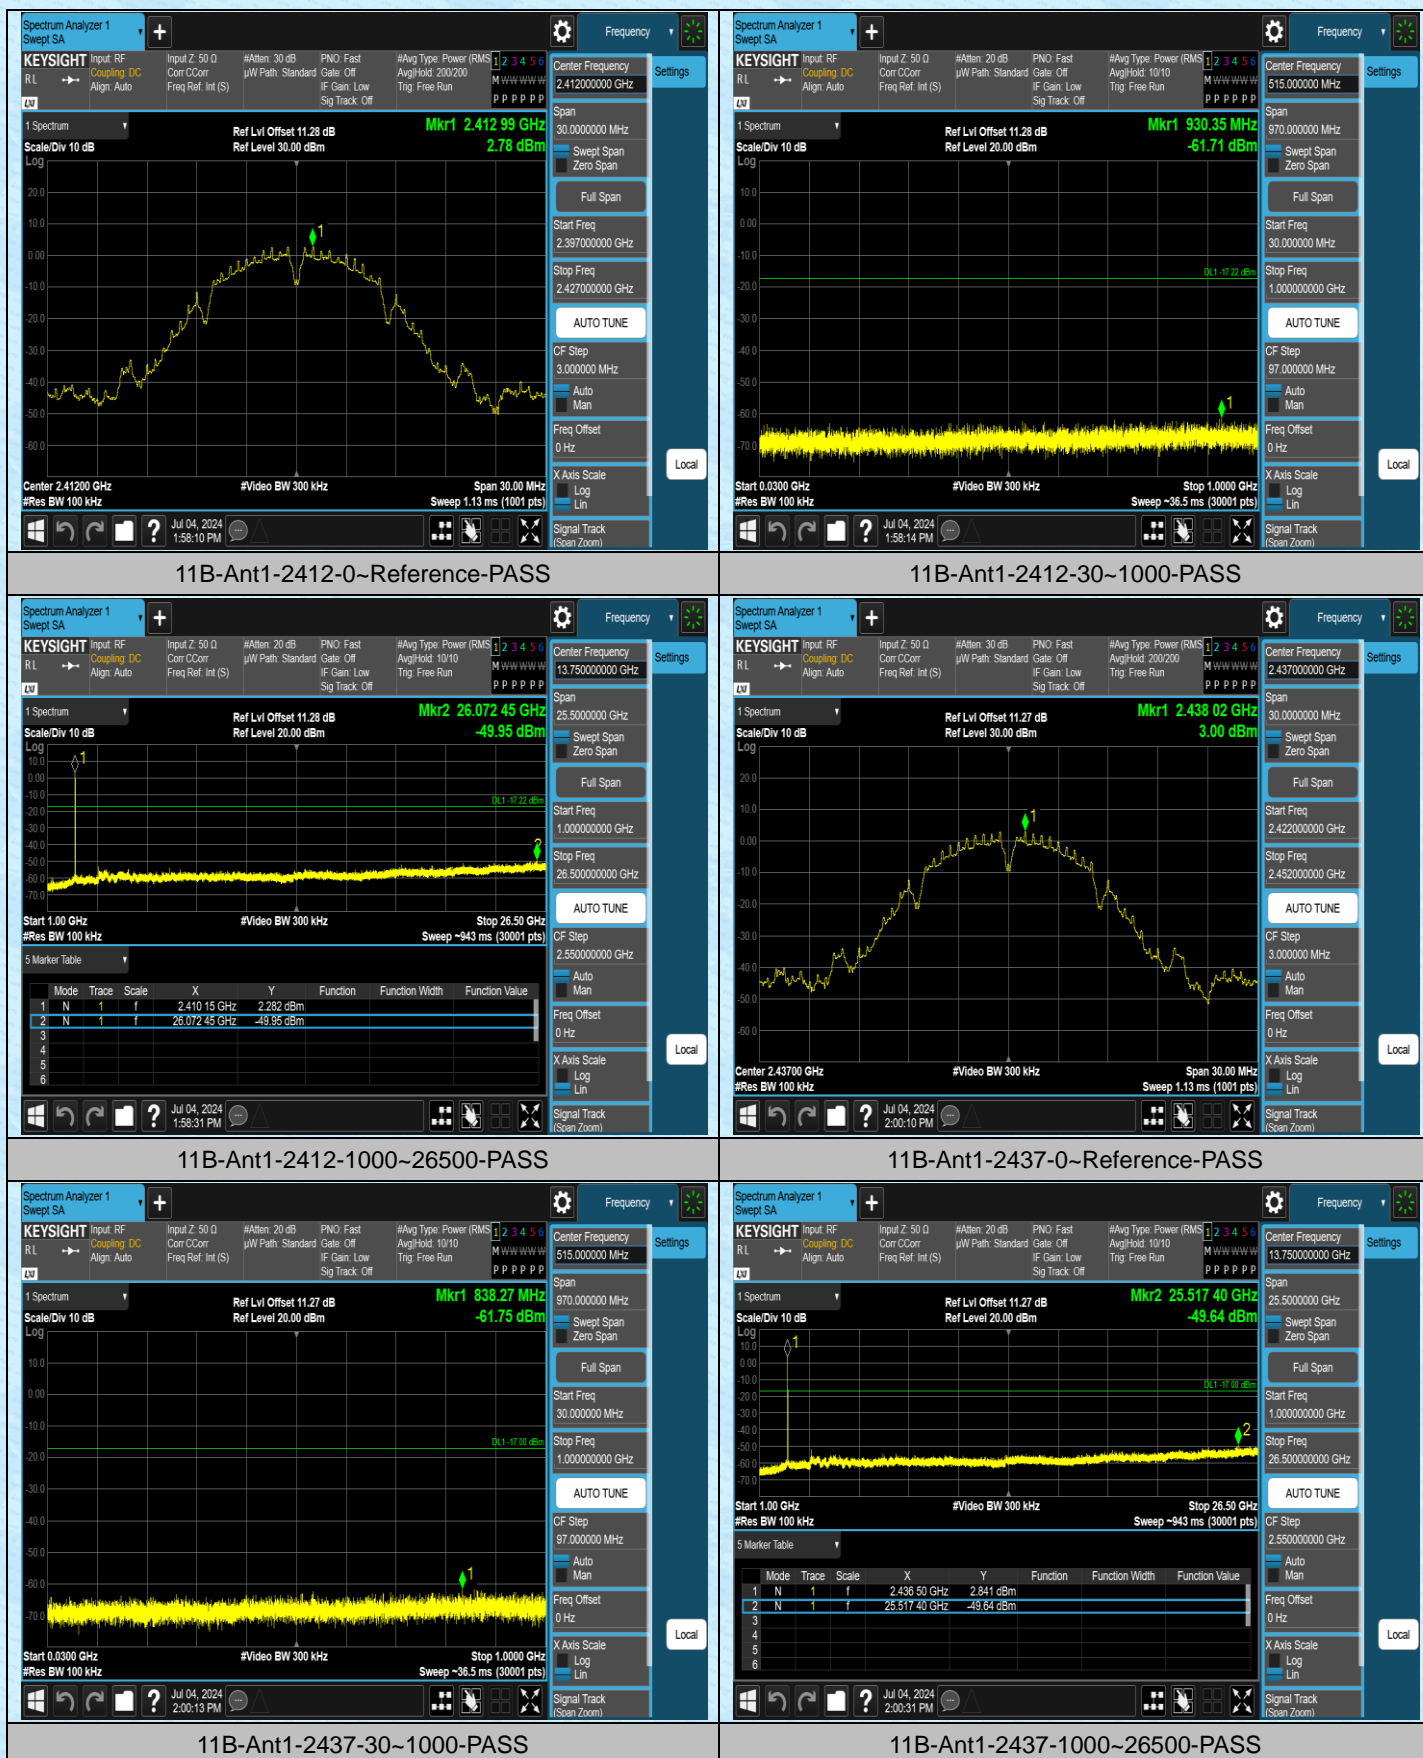

Appendix F: Conducted Spurious Emission

Test Result

Test Mode	Antenna	Frequency [MHz]	Rate	FreqRange [Mhz]	RefLevel [dBm]	Result [dBm]	Limit [dBm]	Verdict
11B	Ant1	2412	1Mbps	0~Reference	2.78	2.78	---	PASS
11B	Ant1	2412	1Mbps	30~1000	2.78	-61.71	≤-17.22	PASS
11B	Ant1	2412	1Mbps	1000~26500	2.78	-49.95	≤-17.22	PASS
11B	Ant1	2437	1Mbps	0~Reference	3.00	3.00	---	PASS
11B	Ant1	2437	1Mbps	30~1000	3.00	-61.75	≤-17	PASS
11B	Ant1	2437	1Mbps	1000~26500	3.00	-49.64	≤-17	PASS
11B	Ant1	2462	1Mbps	0~Reference	2.87	2.87	---	PASS
11B	Ant1	2462	1Mbps	30~1000	2.87	-61.81	≤-17.13	PASS
11B	Ant1	2462	1Mbps	1000~26500	2.87	-49.92	≤-17.13	PASS
11G	Ant1	2412	6Mbps	0~Reference	-4.85	-4.85	---	PASS
11G	Ant1	2412	6Mbps	30~1000	-4.85	-61.69	≤-24.85	PASS
11G	Ant1	2412	6Mbps	1000~26500	-4.85	-49.38	≤-24.85	PASS
11G	Ant1	2437	6Mbps	0~Reference	-5.05	-5.05	---	PASS
11G	Ant1	2437	6Mbps	30~1000	-5.05	-61.71	≤-25.05	PASS
11G	Ant1	2437	6Mbps	1000~26500	-5.05	-50.35	≤-25.05	PASS
11G	Ant1	2462	6Mbps	0~Reference	-5.08	-5.08	---	PASS
11G	Ant1	2462	6Mbps	30~1000	-5.08	-62.1	≤-25.08	PASS
11G	Ant1	2462	6Mbps	1000~26500	-5.08	-48.85	≤-25.08	PASS
11N20SISO	Ant1	2412	MCS0	0~Reference	-4.23	-4.23	---	PASS
11N20SISO	Ant1	2412	MCS0	30~1000	-4.23	-61.14	≤-24.23	PASS
11N20SISO	Ant1	2412	MCS0	1000~26500	-4.23	-48.9	≤-24.23	PASS
11N20SISO	Ant1	2437	MCS0	0~Reference	-4.19	-4.19	---	PASS
11N20SISO	Ant1	2437	MCS0	30~1000	-4.19	-61.76	≤-24.19	PASS
11N20SISO	Ant1	2437	MCS0	1000~26500	-4.19	-49.67	≤-24.19	PASS
11N20SISO	Ant1	2462	MCS0	0~Reference	-4.83	-4.83	---	PASS
11N20SISO	Ant1	2462	MCS0	30~1000	-4.83	-61.87	≤-24.83	PASS
11N20SISO	Ant1	2462	MCS0	1000~26500	-4.83	-49.42	≤-24.83	PASS

Test Graphs