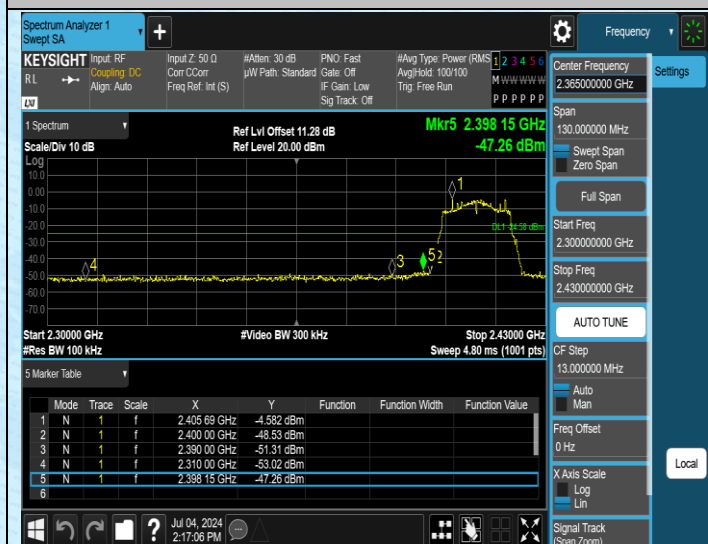

11G-Ant1-2412-PASS

11G-Ant1-2462-PASS

11N20SISO-Ant1-2412-PASS

11N20SISO-Ant1-2462-PASS

Appendix F: Conducted Spurious Emission

Test Result

Test Mode	Antenna	Frequency [MHz]	Rate	FreqRange [Mhz]	RefLevel [dBm]	Result [dBm]	Limit [dBm]	Verdict
11B	Ant1	2412	1Mbps	0~Reference	2.78	2.78	---	PASS
11B	Ant1	2412	1Mbps	30~1000	2.78	-61.71	≤-17.22	PASS
11B	Ant1	2412	1Mbps	1000~26500	2.78	-49.95	≤-17.22	PASS
11B	Ant1	2437	1Mbps	0~Reference	3.00	3.00	---	PASS
11B	Ant1	2437	1Mbps	30~1000	3.00	-61.75	≤-17	PASS
11B	Ant1	2437	1Mbps	1000~26500	3.00	-49.64	≤-17	PASS
11B	Ant1	2462	1Mbps	0~Reference	2.87	2.87	---	PASS
11B	Ant1	2462	1Mbps	30~1000	2.87	-61.81	≤-17.13	PASS
11B	Ant1	2462	1Mbps	1000~26500	2.87	-49.92	≤-17.13	PASS
11G	Ant1	2412	6Mbps	0~Reference	-4.85	-4.85	---	PASS
11G	Ant1	2412	6Mbps	30~1000	-4.85	-61.69	≤-24.85	PASS
11G	Ant1	2412	6Mbps	1000~26500	-4.85	-49.38	≤-24.85	PASS
11G	Ant1	2437	6Mbps	0~Reference	-5.05	-5.05	---	PASS
11G	Ant1	2437	6Mbps	30~1000	-5.05	-61.71	≤-25.05	PASS
11G	Ant1	2437	6Mbps	1000~26500	-5.05	-50.35	≤-25.05	PASS
11G	Ant1	2462	6Mbps	0~Reference	-5.08	-5.08	---	PASS
11G	Ant1	2462	6Mbps	30~1000	-5.08	-62.1	≤-25.08	PASS
11G	Ant1	2462	6Mbps	1000~26500	-5.08	-48.85	≤-25.08	PASS
11N20SISO	Ant1	2412	MCS0	0~Reference	-4.23	-4.23	---	PASS
11N20SISO	Ant1	2412	MCS0	30~1000	-4.23	-61.14	≤-24.23	PASS
11N20SISO	Ant1	2412	MCS0	1000~26500	-4.23	-48.9	≤-24.23	PASS
11N20SISO	Ant1	2437	MCS0	0~Reference	-4.19	-4.19	---	PASS
11N20SISO	Ant1	2437	MCS0	30~1000	-4.19	-61.76	≤-24.19	PASS
11N20SISO	Ant1	2437	MCS0	1000~26500	-4.19	-49.67	≤-24.19	PASS
11N20SISO	Ant1	2462	MCS0	0~Reference	-4.83	-4.83	---	PASS
11N20SISO	Ant1	2462	MCS0	30~1000	-4.83	-61.87	≤-24.83	PASS
11N20SISO	Ant1	2462	MCS0	1000~26500	-4.83	-49.42	≤-24.83	PASS