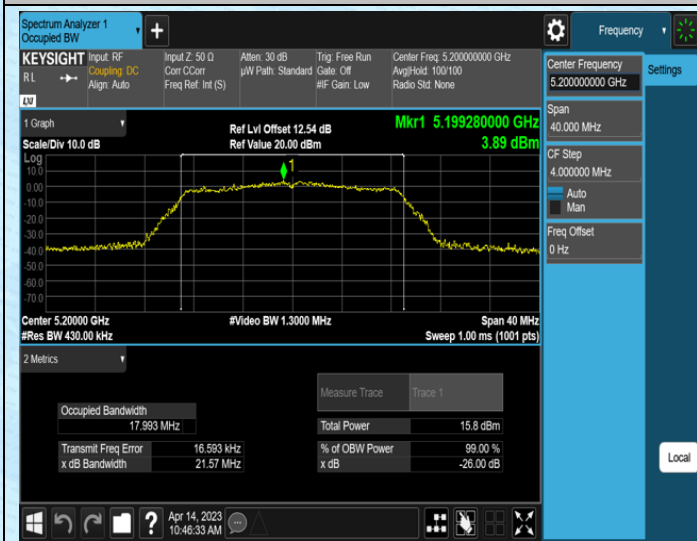

Test Graphs

AppendixA2: Occupied channel bandwidth

Test Result

Test Mode	Antenna	Frequency[MHz]	Rate	OCB [MHz]	FL[MHz]	FH[MHz]	Limit[MHz]	Verdict
11A	Ant1	5180	6Mbps	17.045	5171.4246	5188.4696	---	---
11A	Ant1	5200	6Mbps	17.027	5191.4663	5208.4933	---	---
11A	Ant1	5240	6Mbps	16.948	5231.4439	5248.3919	---	---
11N20SISO	Ant1	5180	MCS0	18.042	5170.9334	5188.9754	---	---
11N20SISO	Ant1	5200	MCS0	17.993	5191.0201	5209.0131	---	---
11N20SISO	Ant1	5240	MCS0	18.006	5230.9377	5248.9437	---	---
11N40SISO	Ant1	5190	MCS0	36.223	5171.8985	5208.1215	---	---
11N40SISO	Ant1	5230	MCS0	36.119	5211.9210	5248.0400	---	---
11AC20SISO	Ant1	5180	MCS0	18.001	5170.9862	5188.9872	---	---
11AC20SISO	Ant1	5200	MCS0	18.014	5191.0061	5209.0201	---	---
11AC20SISO	Ant1	5240	MCS0	17.984	5230.9730	5248.9570	---	---
11AC40SISO	Ant1	5190	MCS0	36.147	5171.9665	5208.1135	---	---
11AC40SISO	Ant1	5230	MCS0	36.059	5211.9999	5248.0589	---	---
11AC80SISO	Ant1	5210	MCS0	75.456	5172.4789	5247.9349	---	---

Test Graphs

AppendixB: Duty Cycle

Test Result

Test Mode	Antenna	Frequency[MHz]	Rate	Transmission Duration [ms]	Transmission Period [ms]	Duty Cycle [%]
11A	Ant1	5180	6Mbps	1.40	1.50	93.33
11A	Ant1	5200	6Mbps	1.39	1.50	92.67
11A	Ant1	5240	6Mbps	1.39	1.49	93.29
11N20SISO	Ant1	5180	MCS0	1.31	1.41	92.91
11N20SISO	Ant1	5200	MCS0	1.30	1.41	92.20
11N20SISO	Ant1	5240	MCS0	1.31	1.41	92.91
11N40SISO	Ant1	5190	MCS0	0.12	0.17	70.59
11N40SISO	Ant1	5230	MCS0	0.13	0.17	76.47
11AC20SISO	Ant1	5180	MCS0	1.93	1.97	97.97
11AC20SISO	Ant1	5200	MCS0	1.93	1.98	97.47
11AC20SISO	Ant1	5240	MCS0	1.93	1.98	97.47
11AC40SISO	Ant1	5190	MCS0	0.95	0.97	97.94
11AC40SISO	Ant1	5230	MCS0	0.95	0.97	97.94
11AC80SISO	Ant1	5210	MCS0	0.60	0.63	95.24