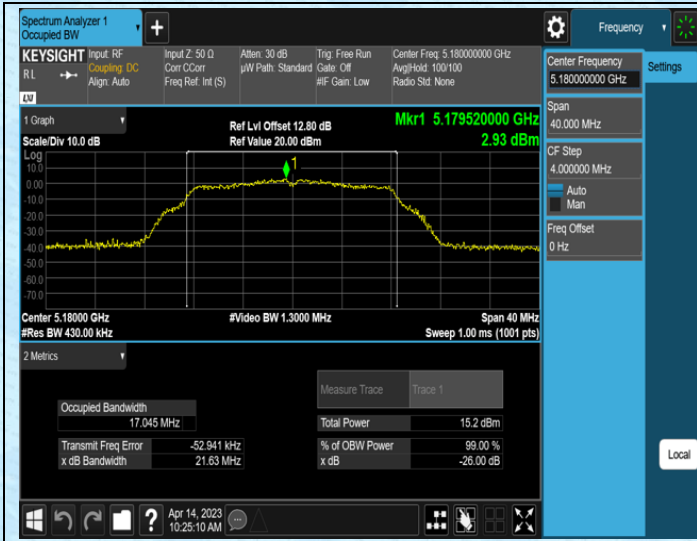

Test Graphs

AppendixA2: Occupied channel bandwidth

Test Result

Test Mode	Antenna	Frequency[MHz]	Rate	OCB [MHz]	FL[MHz]	FH[MHz]	Limit[MHz]	Verdict
11A	Ant1	5180	6Mbps	17.045	5171.4246	5188.4696	---	---
11A	Ant1	5200	6Mbps	17.027	5191.4663	5208.4933	---	---
11A	Ant1	5240	6Mbps	16.948	5231.4439	5248.3919	---	---
11N20SISO	Ant1	5180	MCS0	18.042	5170.9334	5188.9754	---	---
11N20SISO	Ant1	5200	MCS0	17.993	5191.0201	5209.0131	---	---
11N20SISO	Ant1	5240	MCS0	18.006	5230.9377	5248.9437	---	---
11N40SISO	Ant1	5190	MCS0	36.223	5171.8985	5208.1215	---	---
11N40SISO	Ant1	5230	MCS0	36.119	5211.9210	5248.0400	---	---
11AC20SISO	Ant1	5180	MCS0	18.001	5170.9862	5188.9872	---	---
11AC20SISO	Ant1	5200	MCS0	18.014	5191.0061	5209.0201	---	---
11AC20SISO	Ant1	5240	MCS0	17.984	5230.9730	5248.9570	---	---
11AC40SISO	Ant1	5190	MCS0	36.147	5171.9665	5208.1135	---	---
11AC40SISO	Ant1	5230	MCS0	36.059	5211.9999	5248.0589	---	---
11AC80SISO	Ant1	5210	MCS0	75.456	5172.4789	5247.9349	---	---

Test Graphs

AppendixB: Duty Cycle

Test Result

Test Mode	Antenna	Frequency[MHz]	Rate	Transmission Duration [ms]	Transmission Period [ms]	Duty Cycle [%]
11A	Ant1	5180	6Mbps	1.40	1.50	93.33
11A	Ant1	5200	6Mbps	1.39	1.50	92.67
11A	Ant1	5240	6Mbps	1.39	1.49	93.29
11N20SISO	Ant1	5180	MCS0	1.31	1.41	92.91
11N20SISO	Ant1	5200	MCS0	1.30	1.41	92.20
11N20SISO	Ant1	5240	MCS0	1.31	1.41	92.91
11N40SISO	Ant1	5190	MCS0	0.12	0.17	70.59
11N40SISO	Ant1	5230	MCS0	0.13	0.17	76.47
11AC20SISO	Ant1	5180	MCS0	1.93	1.97	97.97
11AC20SISO	Ant1	5200	MCS0	1.93	1.98	97.47
11AC20SISO	Ant1	5240	MCS0	1.93	1.98	97.47
11AC40SISO	Ant1	5190	MCS0	0.95	0.97	97.94
11AC40SISO	Ant1	5230	MCS0	0.95	0.97	97.94
11AC80SISO	Ant1	5210	MCS0	0.60	0.63	95.24