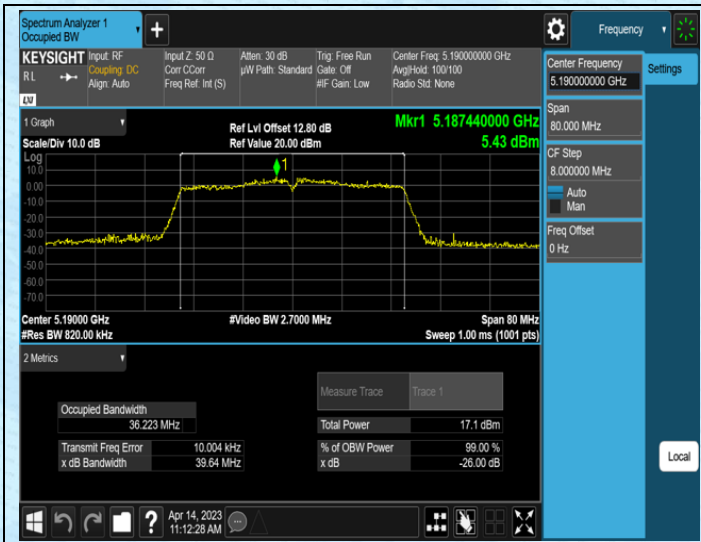

Test Graphs

AppendixA2: Occupied channel bandwidth

Test Result

Test Mode	Antenna	Frequency[MHz]	Rate	OCB [MHz]	FL[MHz]	FH[MHz]	Limit[MHz]	Verdict
11A	Ant1	5180	6Mbps	17.045	5171.4246	5188.4696	---	---
11A	Ant1	5200	6Mbps	17.027	5191.4663	5208.4933	---	---
11A	Ant1	5240	6Mbps	16.948	5231.4439	5248.3919	---	---
11N20SISO	Ant1	5180	MCS0	18.042	5170.9334	5188.9754	---	---
11N20SISO	Ant1	5200	MCS0	17.993	5191.0201	5209.0131	---	---
11N20SISO	Ant1	5240	MCS0	18.006	5230.9377	5248.9437	---	---
11N40SISO	Ant1	5190	MCS0	36.223	5171.8985	5208.1215	---	---
11N40SISO	Ant1	5230	MCS0	36.119	5211.9210	5248.0400	---	---
11AC20SISO	Ant1	5180	MCS0	18.001	5170.9862	5188.9872	---	---
11AC20SISO	Ant1	5200	MCS0	18.014	5191.0061	5209.0201	---	---
11AC20SISO	Ant1	5240	MCS0	17.984	5230.9730	5248.9570	---	---
11AC40SISO	Ant1	5190	MCS0	36.147	5171.9665	5208.1135	---	---
11AC40SISO	Ant1	5230	MCS0	36.059	5211.9999	5248.0589	---	---
11AC80SISO	Ant1	5210	MCS0	75.456	5172.4789	5247.9349	---	---

Test Graphs

AppendixB: Duty Cycle

Test Result

Test Mode	Antenna	Frequency[MHz]	Rate	Transmission Duration [ms]	Transmission Period [ms]	Duty Cycle [%]
11A	Ant1	5180	6Mbps	1.40	1.50	93.33
11A	Ant1	5200	6Mbps	1.39	1.50	92.67
11A	Ant1	5240	6Mbps	1.39	1.49	93.29
11N20SISO	Ant1	5180	MCS0	1.31	1.41	92.91
11N20SISO	Ant1	5200	MCS0	1.30	1.41	92.20
11N20SISO	Ant1	5240	MCS0	1.31	1.41	92.91
11N40SISO	Ant1	5190	MCS0	0.12	0.17	70.59
11N40SISO	Ant1	5230	MCS0	0.13	0.17	76.47
11AC20SISO	Ant1	5180	MCS0	1.93	1.97	97.97
11AC20SISO	Ant1	5200	MCS0	1.93	1.98	97.47
11AC20SISO	Ant1	5240	MCS0	1.93	1.98	97.47
11AC40SISO	Ant1	5190	MCS0	0.95	0.97	97.94
11AC40SISO	Ant1	5230	MCS0	0.95	0.97	97.94
11AC80SISO	Ant1	5210	MCS0	0.60	0.63	95.24