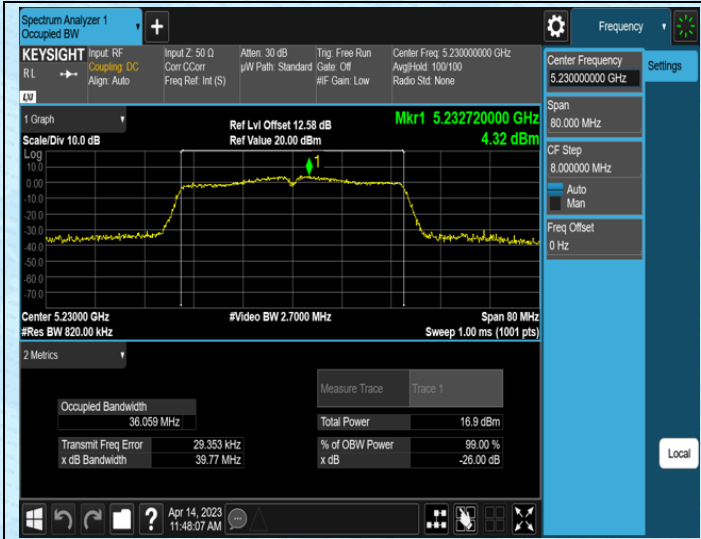

Test Graphs

AppendixA2: Occupied channel bandwidth

Test Result

Test Mode	Antenna	Frequency[MHz]	Rate	OCB [MHz]	FL[MHz]	FH[MHz]	Limit[MHz]	Verdict
11A	Ant1	5180	6Mbps	17.045	5171.4246	5188.4696	---	---
11A	Ant1	5200	6Mbps	17.027	5191.4663	5208.4933	---	---
11A	Ant1	5240	6Mbps	16.948	5231.4439	5248.3919	---	---
11N20SISO	Ant1	5180	MCS0	18.042	5170.9334	5188.9754	---	---
11N20SISO	Ant1	5200	MCS0	17.993	5191.0201	5209.0131	---	---
11N20SISO	Ant1	5240	MCS0	18.006	5230.9377	5248.9437	---	---
11N40SISO	Ant1	5190	MCS0	36.223	5171.8985	5208.1215	---	---
11N40SISO	Ant1	5230	MCS0	36.119	5211.9210	5248.0400	---	---
11AC20SISO	Ant1	5180	MCS0	18.001	5170.9862	5188.9872	---	---
11AC20SISO	Ant1	5200	MCS0	18.014	5191.0061	5209.0201	---	---
11AC20SISO	Ant1	5240	MCS0	17.984	5230.9730	5248.9570	---	---
11AC40SISO	Ant1	5190	MCS0	36.147	5171.9665	5208.1135	---	---
11AC40SISO	Ant1	5230	MCS0	36.059	5211.9999	5248.0589	---	---
11AC80SISO	Ant1	5210	MCS0	75.456	5172.4789	5247.9349	---	---

Test Graphs

AppendixB: Duty Cycle

Test Result

Test Mode	Antenna	Frequency[MHz]	Rate	Transmission Duration [ms]	Transmission Period [ms]	Duty Cycle [%]
11A	Ant1	5180	6Mbps	1.40	1.50	93.33
11A	Ant1	5200	6Mbps	1.39	1.50	92.67
11A	Ant1	5240	6Mbps	1.39	1.49	93.29
11N20SISO	Ant1	5180	MCS0	1.31	1.41	92.91
11N20SISO	Ant1	5200	MCS0	1.30	1.41	92.20
11N20SISO	Ant1	5240	MCS0	1.31	1.41	92.91
11N40SISO	Ant1	5190	MCS0	0.12	0.17	70.59
11N40SISO	Ant1	5230	MCS0	0.13	0.17	76.47
11AC20SISO	Ant1	5180	MCS0	1.93	1.97	97.97
11AC20SISO	Ant1	5200	MCS0	1.93	1.98	97.47
11AC20SISO	Ant1	5240	MCS0	1.93	1.98	97.47
11AC40SISO	Ant1	5190	MCS0	0.95	0.97	97.94
11AC40SISO	Ant1	5230	MCS0	0.95	0.97	97.94
11AC80SISO	Ant1	5210	MCS0	0.60	0.63	95.24