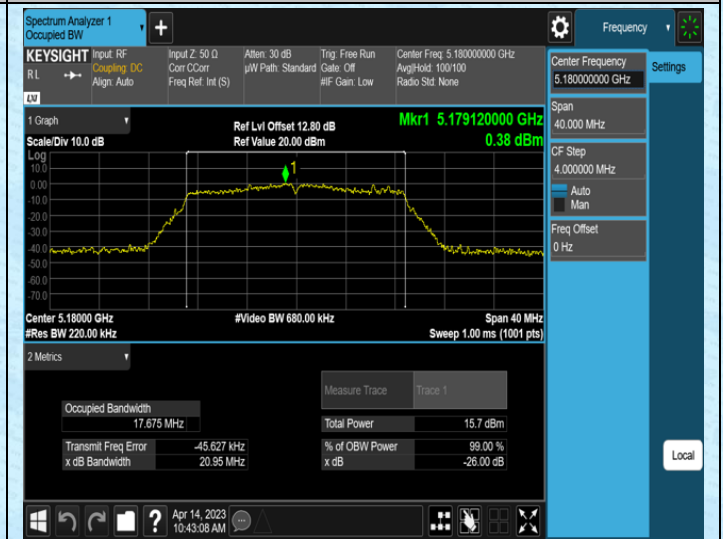

AppendixA1: Emission Bandwidth

Test Result

Test Mode	Antenna	Frequency[MHz]	6Mbps	26db EBW [MHz]	Limit[MHz]	Verdict
11A	Ant1	5180	6Mbps	20.83	---	---
11A	Ant1	5200	6Mbps	20.80	---	---
11A	Ant1	5240	6Mbps	20.81	---	---
11N20SISO	Ant1	5180	MCS0	20.95	---	---
11N20SISO	Ant1	5200	MCS0	21.27	---	---
11N20SISO	Ant1	5240	MCS0	21.15	---	---
11N40SISO	Ant1	5190	MCS0	39.05	---	---
11N40SISO	Ant1	5230	MCS0	39.05	---	---
11AC20SISO	Ant1	5180	MCS0	21.23	---	---
11AC20SISO	Ant1	5200	MCS0	20.95	---	---
11AC20SISO	Ant1	5240	MCS0	20.87	---	---
11AC40SISO	Ant1	5190	MCS0	39.29	---	---
11AC40SISO	Ant1	5230	MCS0	39.31	---	---
11AC80SISO	Ant1	5210	MCS0	80.56	---	---

Test Graphs

AppendixA2: Occupied channel bandwidth

Test Result

Test Mode	Antenna	Frequency[MHz]	Rate	OCB [MHz]	FL[MHz]	FH[MHz]	Limit[MHz]	Verdict
11A	Ant1	5180	6Mbps	17.045	5171.4246	5188.4696	---	---
11A	Ant1	5200	6Mbps	17.027	5191.4663	5208.4933	---	---
11A	Ant1	5240	6Mbps	16.948	5231.4439	5248.3919	---	---
11N20SISO	Ant1	5180	MCS0	18.042	5170.9334	5188.9754	---	---
11N20SISO	Ant1	5200	MCS0	17.993	5191.0201	5209.0131	---	---
11N20SISO	Ant1	5240	MCS0	18.006	5230.9377	5248.9437	---	---
11N40SISO	Ant1	5190	MCS0	36.223	5171.8985	5208.1215	---	---
11N40SISO	Ant1	5230	MCS0	36.119	5211.9210	5248.0400	---	---
11AC20SISO	Ant1	5180	MCS0	18.001	5170.9862	5188.9872	---	---
11AC20SISO	Ant1	5200	MCS0	18.014	5191.0061	5209.0201	---	---
11AC20SISO	Ant1	5240	MCS0	17.984	5230.9730	5248.9570	---	---
11AC40SISO	Ant1	5190	MCS0	36.147	5171.9665	5208.1135	---	---
11AC40SISO	Ant1	5230	MCS0	36.059	5211.9999	5248.0589	---	---
11AC80SISO	Ant1	5210	MCS0	75.456	5172.4789	5247.9349	---	---