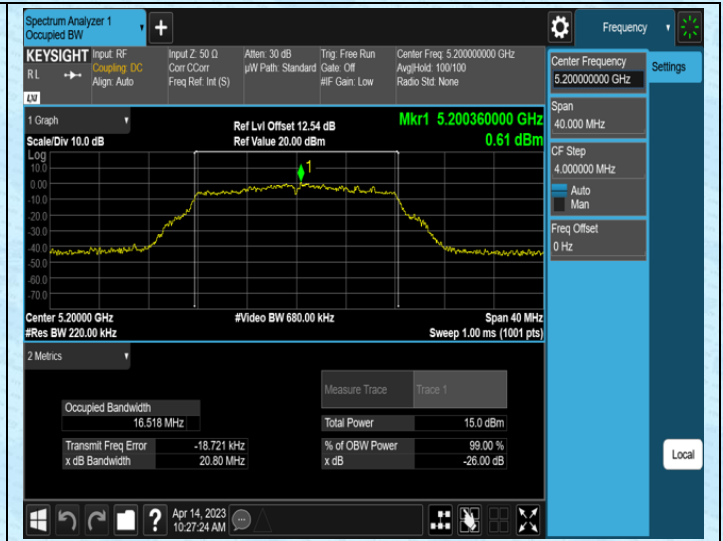

AppendixA1: Emission Bandwidth

Test Result

Test Mode	Antenna	Frequency[MHz]	6Mbps	26db EBW [MHz]	Limit[MHz]	Verdict
11A	Ant1	5180	6Mbps	20.83	---	---
11A	Ant1	5200	6Mbps	20.80	---	---
11A	Ant1	5240	6Mbps	20.81	---	---
11N20SISO	Ant1	5180	MCS0	20.95	---	---
11N20SISO	Ant1	5200	MCS0	21.27	---	---
11N20SISO	Ant1	5240	MCS0	21.15	---	---
11N40SISO	Ant1	5190	MCS0	39.05	---	---
11N40SISO	Ant1	5230	MCS0	39.05	---	---
11AC20SISO	Ant1	5180	MCS0	21.23	---	---
11AC20SISO	Ant1	5200	MCS0	20.95	---	---
11AC20SISO	Ant1	5240	MCS0	20.87	---	---
11AC40SISO	Ant1	5190	MCS0	39.29	---	---
11AC40SISO	Ant1	5230	MCS0	39.31	---	---
11AC80SISO	Ant1	5210	MCS0	80.56	---	---

Test Graphs

AppendixA2: Occupied channel bandwidth

Test Result

Test Mode	Antenna	Frequency[MHz]	Rate	OCB [MHz]	FL[MHz]	FH[MHz]	Limit[MHz]	Verdict
11A	Ant1	5180	6Mbps	17.045	5171.4246	5188.4696	---	---
11A	Ant1	5200	6Mbps	17.027	5191.4663	5208.4933	---	---
11A	Ant1	5240	6Mbps	16.948	5231.4439	5248.3919	---	---
11N20SISO	Ant1	5180	MCS0	18.042	5170.9334	5188.9754	---	---
11N20SISO	Ant1	5200	MCS0	17.993	5191.0201	5209.0131	---	---
11N20SISO	Ant1	5240	MCS0	18.006	5230.9377	5248.9437	---	---
11N40SISO	Ant1	5190	MCS0	36.223	5171.8985	5208.1215	---	---
11N40SISO	Ant1	5230	MCS0	36.119	5211.9210	5248.0400	---	---
11AC20SISO	Ant1	5180	MCS0	18.001	5170.9862	5188.9872	---	---
11AC20SISO	Ant1	5200	MCS0	18.014	5191.0061	5209.0201	---	---
11AC20SISO	Ant1	5240	MCS0	17.984	5230.9730	5248.9570	---	---
11AC40SISO	Ant1	5190	MCS0	36.147	5171.9665	5208.1135	---	---
11AC40SISO	Ant1	5230	MCS0	36.059	5211.9999	5248.0589	---	---
11AC80SISO	Ant1	5210	MCS0	75.456	5172.4789	5247.9349	---	---