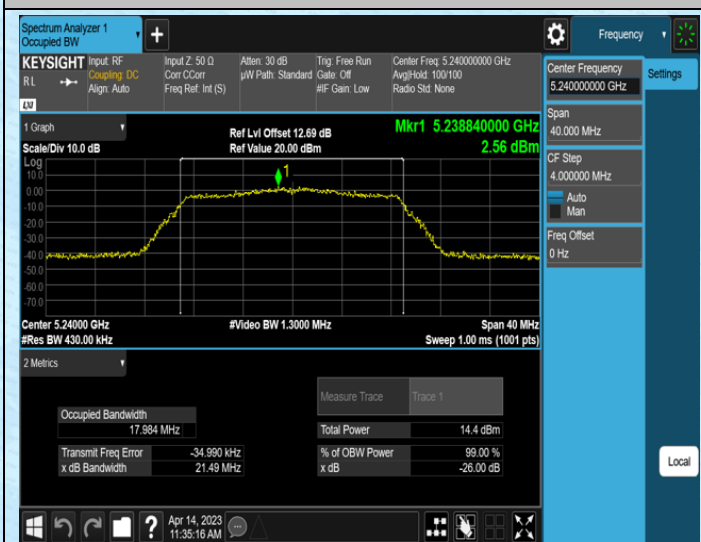

Test Graphs

AppendixA2: Occupied channel bandwidth

Test Result

Test Mode	Antenna	Frequency[MHz]	Rate	OCB [MHz]	FL[MHz]	FH[MHz]	Limit[MHz]	Verdict
11A	Ant1	5180	6Mbps	17.045	5171.4246	5188.4696	---	---
11A	Ant1	5200	6Mbps	17.027	5191.4663	5208.4933	---	---
11A	Ant1	5240	6Mbps	16.948	5231.4439	5248.3919	---	---
11N20SISO	Ant1	5180	MCS0	18.042	5170.9334	5188.9754	---	---
11N20SISO	Ant1	5200	MCS0	17.993	5191.0201	5209.0131	---	---
11N20SISO	Ant1	5240	MCS0	18.006	5230.9377	5248.9437	---	---
11N40SISO	Ant1	5190	MCS0	36.223	5171.8985	5208.1215	---	---
11N40SISO	Ant1	5230	MCS0	36.119	5211.9210	5248.0400	---	---
11AC20SISO	Ant1	5180	MCS0	18.001	5170.9862	5188.9872	---	---
11AC20SISO	Ant1	5200	MCS0	18.014	5191.0061	5209.0201	---	---
11AC20SISO	Ant1	5240	MCS0	17.984	5230.9730	5248.9570	---	---
11AC40SISO	Ant1	5190	MCS0	36.147	5171.9665	5208.1135	---	---
11AC40SISO	Ant1	5230	MCS0	36.059	5211.9999	5248.0589	---	---
11AC80SISO	Ant1	5210	MCS0	75.456	5172.4789	5247.9349	---	---

Test Graphs

AppendixB: Duty Cycle

Test Result

Test Mode	Antenna	Frequency[MHz]	Rate	Transmission Duration [ms]	Transmission Period [ms]	Duty Cycle [%]
11A	Ant1	5180	6Mbps	1.40	1.50	93.33
11A	Ant1	5200	6Mbps	1.39	1.50	92.67
11A	Ant1	5240	6Mbps	1.39	1.49	93.29
11N20SISO	Ant1	5180	MCS0	1.31	1.41	92.91
11N20SISO	Ant1	5200	MCS0	1.30	1.41	92.20
11N20SISO	Ant1	5240	MCS0	1.31	1.41	92.91
11N40SISO	Ant1	5190	MCS0	0.12	0.17	70.59
11N40SISO	Ant1	5230	MCS0	0.13	0.17	76.47
11AC20SISO	Ant1	5180	MCS0	1.93	1.97	97.97
11AC20SISO	Ant1	5200	MCS0	1.93	1.98	97.47
11AC20SISO	Ant1	5240	MCS0	1.93	1.98	97.47
11AC40SISO	Ant1	5190	MCS0	0.95	0.97	97.94
11AC40SISO	Ant1	5230	MCS0	0.95	0.97	97.94
11AC80SISO	Ant1	5210	MCS0	0.60	0.63	95.24