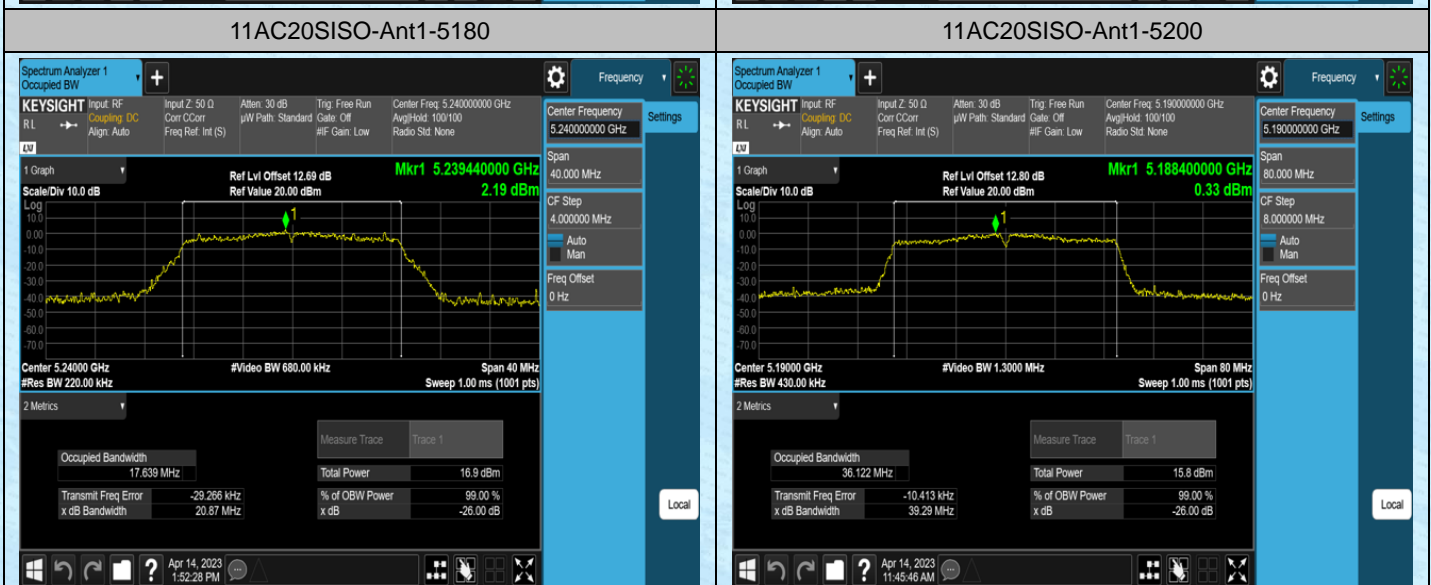

AppendixA1: Emission Bandwidth

Test Result

Test Mode	Antenna	Frequency[MHz]	6Mbps	26db EBW [MHz]	Limit[MHz]	Verdict
11A	Ant1	5180	6Mbps	20.83	---	---
11A	Ant1	5200	6Mbps	20.80	---	---
11A	Ant1	5240	6Mbps	20.81	---	---
11N20SISO	Ant1	5180	MCS0	20.95	---	---
11N20SISO	Ant1	5200	MCS0	21.27	---	---
11N20SISO	Ant1	5240	MCS0	21.15	---	---
11N40SISO	Ant1	5190	MCS0	39.05	---	---
11N40SISO	Ant1	5230	MCS0	39.05	---	---
11AC20SISO	Ant1	5180	MCS0	21.23	---	---
11AC20SISO	Ant1	5200	MCS0	20.95	---	---
11AC20SISO	Ant1	5240	MCS0	20.87	---	---
11AC40SISO	Ant1	5190	MCS0	39.29	---	---
11AC40SISO	Ant1	5230	MCS0	39.31	---	---
11AC80SISO	Ant1	5210	MCS0	80.56	---	---

Test Graphs

AppendixA2: Occupied channel bandwidth

Test Result

Test Mode	Antenna	Frequency[MHz]	Rate	OCB [MHz]	FL[MHz]	FH[MHz]	Limit[MHz]	Verdict
11A	Ant1	5180	6Mbps	17.045	5171.4246	5188.4696	---	---
11A	Ant1	5200	6Mbps	17.027	5191.4663	5208.4933	---	---
11A	Ant1	5240	6Mbps	16.948	5231.4439	5248.3919	---	---
11N20SISO	Ant1	5180	MCS0	18.042	5170.9334	5188.9754	---	---
11N20SISO	Ant1	5200	MCS0	17.993	5191.0201	5209.0131	---	---
11N20SISO	Ant1	5240	MCS0	18.006	5230.9377	5248.9437	---	---
11N40SISO	Ant1	5190	MCS0	36.223	5171.8985	5208.1215	---	---
11N40SISO	Ant1	5230	MCS0	36.119	5211.9210	5248.0400	---	---
11AC20SISO	Ant1	5180	MCS0	18.001	5170.9862	5188.9872	---	---
11AC20SISO	Ant1	5200	MCS0	18.014	5191.0061	5209.0201	---	---
11AC20SISO	Ant1	5240	MCS0	17.984	5230.9730	5248.9570	---	---
11AC40SISO	Ant1	5190	MCS0	36.147	5171.9665	5208.1135	---	---
11AC40SISO	Ant1	5230	MCS0	36.059	5211.9999	5248.0589	---	---
11AC80SISO	Ant1	5210	MCS0	75.456	5172.4789	5247.9349	---	---