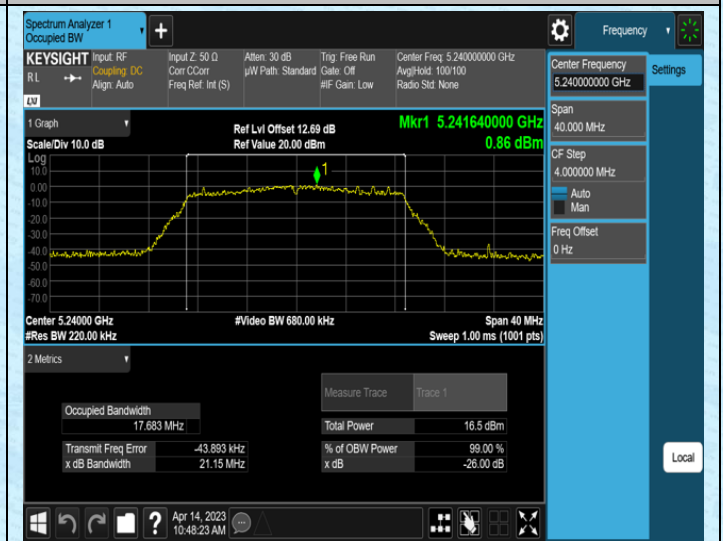

AppendixA1: Emission Bandwidth

Test Result

Test Mode	Antenna	Frequency[MHz]	6Mbps	26db EBW [MHz]	Limit[MHz]	Verdict
11A	Ant1	5180	6Mbps	20.83	---	---
11A	Ant1	5200	6Mbps	20.80	---	---
11A	Ant1	5240	6Mbps	20.81	---	---
11N20SISO	Ant1	5180	MCS0	20.95	---	---
11N20SISO	Ant1	5200	MCS0	21.27	---	---
11N20SISO	Ant1	5240	MCS0	21.15	---	---
11N40SISO	Ant1	5190	MCS0	39.05	---	---
11N40SISO	Ant1	5230	MCS0	39.05	---	---
11AC20SISO	Ant1	5180	MCS0	21.23	---	---
11AC20SISO	Ant1	5200	MCS0	20.95	---	---
11AC20SISO	Ant1	5240	MCS0	20.87	---	---
11AC40SISO	Ant1	5190	MCS0	39.29	---	---
11AC40SISO	Ant1	5230	MCS0	39.31	---	---
11AC80SISO	Ant1	5210	MCS0	80.56	---	---

Test Graphs

AppendixA2: Occupied channel bandwidth

Test Result

Test Mode	Antenna	Frequency[MHz]	Rate	OCB [MHz]	FL[MHz]	FH[MHz]	Limit[MHz]	Verdict
11A	Ant1	5180	6Mbps	17.045	5171.4246	5188.4696	---	---
11A	Ant1	5200	6Mbps	17.027	5191.4663	5208.4933	---	---
11A	Ant1	5240	6Mbps	16.948	5231.4439	5248.3919	---	---
11N20SISO	Ant1	5180	MCS0	18.042	5170.9334	5188.9754	---	---
11N20SISO	Ant1	5200	MCS0	17.993	5191.0201	5209.0131	---	---
11N20SISO	Ant1	5240	MCS0	18.006	5230.9377	5248.9437	---	---
11N40SISO	Ant1	5190	MCS0	36.223	5171.8985	5208.1215	---	---
11N40SISO	Ant1	5230	MCS0	36.119	5211.9210	5248.0400	---	---
11AC20SISO	Ant1	5180	MCS0	18.001	5170.9862	5188.9872	---	---
11AC20SISO	Ant1	5200	MCS0	18.014	5191.0061	5209.0201	---	---
11AC20SISO	Ant1	5240	MCS0	17.984	5230.9730	5248.9570	---	---
11AC40SISO	Ant1	5190	MCS0	36.147	5171.9665	5208.1135	---	---
11AC40SISO	Ant1	5230	MCS0	36.059	5211.9999	5248.0589	---	---
11AC80SISO	Ant1	5210	MCS0	75.456	5172.4789	5247.9349	---	---