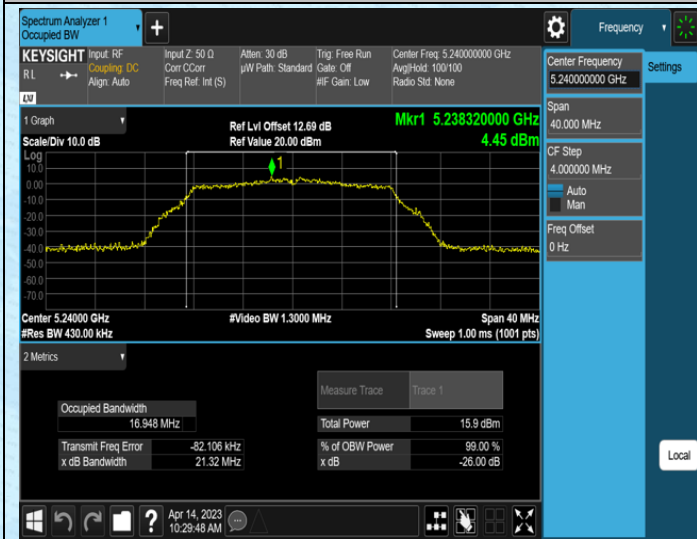

Test Graphs

AppendixA2: Occupied channel bandwidth

Test Result

Test Mode	Antenna	Frequency[MHz]	Rate	OCB [MHz]	FL[MHz]	FH[MHz]	Limit[MHz]	Verdict
11A	Ant1	5180	6Mbps	17.045	5171.4246	5188.4696	---	---
11A	Ant1	5200	6Mbps	17.027	5191.4663	5208.4933	---	---
11A	Ant1	5240	6Mbps	16.948	5231.4439	5248.3919	---	---
11N20SISO	Ant1	5180	MCS0	18.042	5170.9334	5188.9754	---	---
11N20SISO	Ant1	5200	MCS0	17.993	5191.0201	5209.0131	---	---
11N20SISO	Ant1	5240	MCS0	18.006	5230.9377	5248.9437	---	---
11N40SISO	Ant1	5190	MCS0	36.223	5171.8985	5208.1215	---	---
11N40SISO	Ant1	5230	MCS0	36.119	5211.9210	5248.0400	---	---
11AC20SISO	Ant1	5180	MCS0	18.001	5170.9862	5188.9872	---	---
11AC20SISO	Ant1	5200	MCS0	18.014	5191.0061	5209.0201	---	---
11AC20SISO	Ant1	5240	MCS0	17.984	5230.9730	5248.9570	---	---
11AC40SISO	Ant1	5190	MCS0	36.147	5171.9665	5208.1135	---	---
11AC40SISO	Ant1	5230	MCS0	36.059	5211.9999	5248.0589	---	---
11AC80SISO	Ant1	5210	MCS0	75.456	5172.4789	5247.9349	---	---

Test Graphs

AppendixB: Duty Cycle

Test Result

Test Mode	Antenna	Frequency[MHz]	Rate	Transmission Duration [ms]	Transmission Period [ms]	Duty Cycle [%]
11A	Ant1	5180	6Mbps	1.40	1.50	93.33
11A	Ant1	5200	6Mbps	1.39	1.50	92.67
11A	Ant1	5240	6Mbps	1.39	1.49	93.29
11N20SISO	Ant1	5180	MCS0	1.31	1.41	92.91
11N20SISO	Ant1	5200	MCS0	1.30	1.41	92.20
11N20SISO	Ant1	5240	MCS0	1.31	1.41	92.91
11N40SISO	Ant1	5190	MCS0	0.12	0.17	70.59
11N40SISO	Ant1	5230	MCS0	0.13	0.17	76.47
11AC20SISO	Ant1	5180	MCS0	1.93	1.97	97.97
11AC20SISO	Ant1	5200	MCS0	1.93	1.98	97.47
11AC20SISO	Ant1	5240	MCS0	1.93	1.98	97.47
11AC40SISO	Ant1	5190	MCS0	0.95	0.97	97.94
11AC40SISO	Ant1	5230	MCS0	0.95	0.97	97.94
11AC80SISO	Ant1	5210	MCS0	0.60	0.63	95.24