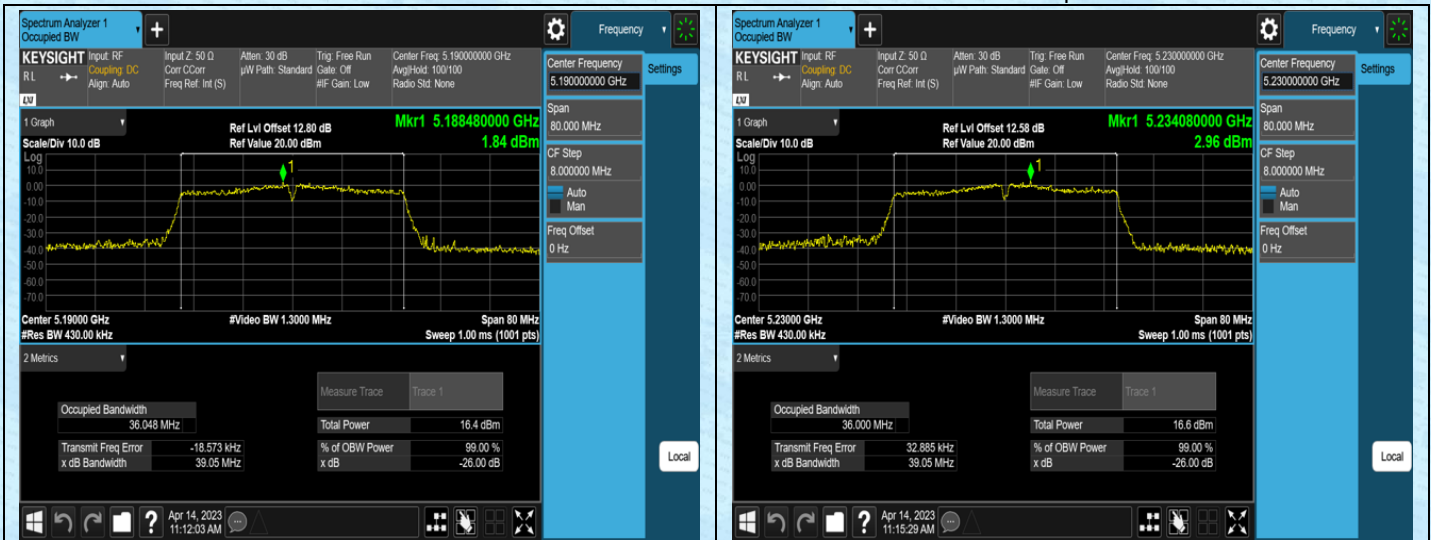

AppendixA1: Emission Bandwidth

Test Result

Test Mode	Antenna	Frequency[MHz]	6Mbps	26db EBW [MHz]	Limit[MHz]	Verdict
11A	Ant1	5180	6Mbps	20.83	---	---
11A	Ant1	5200	6Mbps	20.80	---	---
11A	Ant1	5240	6Mbps	20.81	---	---
11N20SISO	Ant1	5180	MCS0	20.95	---	---
11N20SISO	Ant1	5200	MCS0	21.27	---	---
11N20SISO	Ant1	5240	MCS0	21.15	---	---
11N40SISO	Ant1	5190	MCS0	39.05	---	---
11N40SISO	Ant1	5230	MCS0	39.05	---	---
11AC20SISO	Ant1	5180	MCS0	21.23	---	---
11AC20SISO	Ant1	5200	MCS0	20.95	---	---
11AC20SISO	Ant1	5240	MCS0	20.87	---	---
11AC40SISO	Ant1	5190	MCS0	39.29	---	---
11AC40SISO	Ant1	5230	MCS0	39.31	---	---
11AC80SISO	Ant1	5210	MCS0	80.56	---	---

Test Graphs

AppendixA2: Occupied channel bandwidth

Test Result

Test Mode	Antenna	Frequency[MHz]	Rate	OCB [MHz]	FL[MHz]	FH[MHz]	Limit[MHz]	Verdict
11A	Ant1	5180	6Mbps	17.045	5171.4246	5188.4696	---	---
11A	Ant1	5200	6Mbps	17.027	5191.4663	5208.4933	---	---
11A	Ant1	5240	6Mbps	16.948	5231.4439	5248.3919	---	---
11N20SISO	Ant1	5180	MCS0	18.042	5170.9334	5188.9754	---	---
11N20SISO	Ant1	5200	MCS0	17.993	5191.0201	5209.0131	---	---
11N20SISO	Ant1	5240	MCS0	18.006	5230.9377	5248.9437	---	---
11N40SISO	Ant1	5190	MCS0	36.223	5171.8985	5208.1215	---	---
11N40SISO	Ant1	5230	MCS0	36.119	5211.9210	5248.0400	---	---
11AC20SISO	Ant1	5180	MCS0	18.001	5170.9862	5188.9872	---	---
11AC20SISO	Ant1	5200	MCS0	18.014	5191.0061	5209.0201	---	---
11AC20SISO	Ant1	5240	MCS0	17.984	5230.9730	5248.9570	---	---
11AC40SISO	Ant1	5190	MCS0	36.147	5171.9665	5208.1135	---	---
11AC40SISO	Ant1	5230	MCS0	36.059	5211.9999	5248.0589	---	---
11AC80SISO	Ant1	5210	MCS0	75.456	5172.4789	5247.9349	---	---