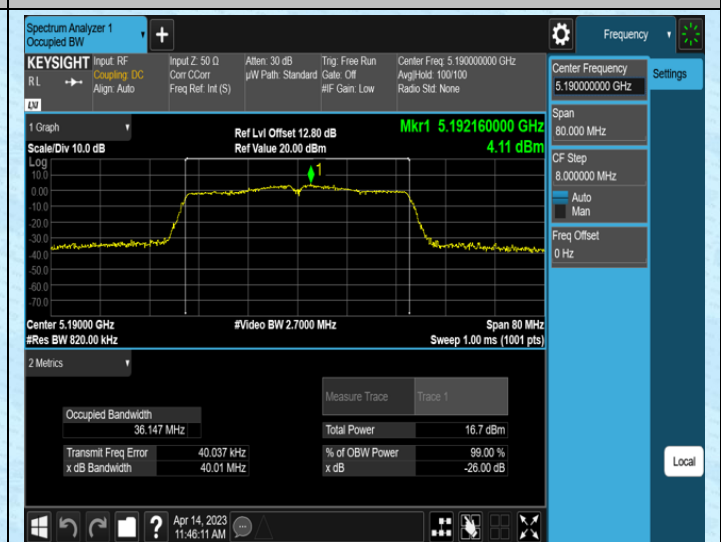

Test Graphs

AppendixA2: Occupied channel bandwidth

Test Result

Test Mode	Antenna	Frequency[MHz]	Rate	OCB [MHz]	FL[MHz]	FH[MHz]	Limit[MHz]	Verdict
11A	Ant1	5180	6Mbps	17.045	5171.4246	5188.4696	---	---
11A	Ant1	5200	6Mbps	17.027	5191.4663	5208.4933	---	---
11A	Ant1	5240	6Mbps	16.948	5231.4439	5248.3919	---	---
11N20SISO	Ant1	5180	MCS0	18.042	5170.9334	5188.9754	---	---
11N20SISO	Ant1	5200	MCS0	17.993	5191.0201	5209.0131	---	---
11N20SISO	Ant1	5240	MCS0	18.006	5230.9377	5248.9437	---	---
11N40SISO	Ant1	5190	MCS0	36.223	5171.8985	5208.1215	---	---
11N40SISO	Ant1	5230	MCS0	36.119	5211.9210	5248.0400	---	---
11AC20SISO	Ant1	5180	MCS0	18.001	5170.9862	5188.9872	---	---
11AC20SISO	Ant1	5200	MCS0	18.014	5191.0061	5209.0201	---	---
11AC20SISO	Ant1	5240	MCS0	17.984	5230.9730	5248.9570	---	---
11AC40SISO	Ant1	5190	MCS0	36.147	5171.9665	5208.1135	---	---
11AC40SISO	Ant1	5230	MCS0	36.059	5211.9999	5248.0589	---	---
11AC80SISO	Ant1	5210	MCS0	75.456	5172.4789	5247.9349	---	---

Test Graphs

AppendixB: Duty Cycle

Test Result

Test Mode	Antenna	Frequency[MHz]	Rate	Transmission Duration [ms]	Transmission Period [ms]	Duty Cycle [%]
11A	Ant1	5180	6Mbps	1.40	1.50	93.33
11A	Ant1	5200	6Mbps	1.39	1.50	92.67
11A	Ant1	5240	6Mbps	1.39	1.49	93.29
11N20SISO	Ant1	5180	MCS0	1.31	1.41	92.91
11N20SISO	Ant1	5200	MCS0	1.30	1.41	92.20
11N20SISO	Ant1	5240	MCS0	1.31	1.41	92.91
11N40SISO	Ant1	5190	MCS0	0.12	0.17	70.59
11N40SISO	Ant1	5230	MCS0	0.13	0.17	76.47
11AC20SISO	Ant1	5180	MCS0	1.93	1.97	97.97
11AC20SISO	Ant1	5200	MCS0	1.93	1.98	97.47
11AC20SISO	Ant1	5240	MCS0	1.93	1.98	97.47
11AC40SISO	Ant1	5190	MCS0	0.95	0.97	97.94
11AC40SISO	Ant1	5230	MCS0	0.95	0.97	97.94
11AC80SISO	Ant1	5210	MCS0	0.60	0.63	95.24