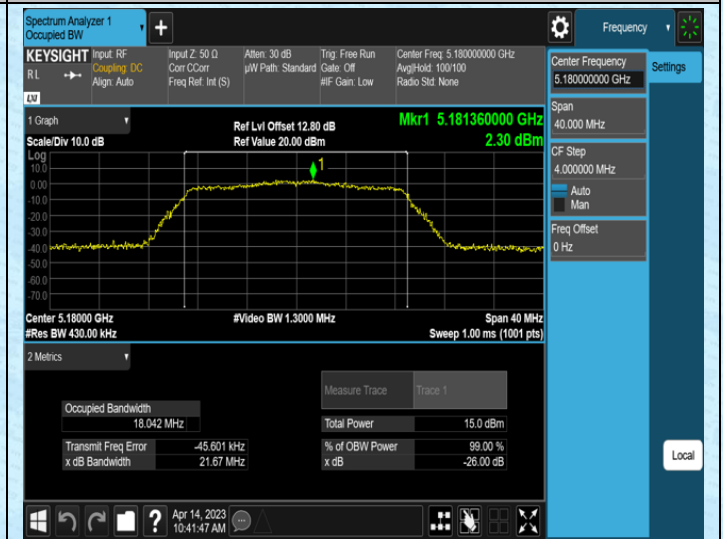

Test Graphs

AppendixA2: Occupied channel bandwidth

Test Result

Test Mode	Antenna	Frequency[MHz]	Rate	OCB [MHz]	FL[MHz]	FH[MHz]	Limit[MHz]	Verdict
11A	Ant1	5180	6Mbps	17.045	5171.4246	5188.4696	---	---
11A	Ant1	5200	6Mbps	17.027	5191.4663	5208.4933	---	---
11A	Ant1	5240	6Mbps	16.948	5231.4439	5248.3919	---	---
11N20SISO	Ant1	5180	MCS0	18.042	5170.9334	5188.9754	---	---
11N20SISO	Ant1	5200	MCS0	17.993	5191.0201	5209.0131	---	---
11N20SISO	Ant1	5240	MCS0	18.006	5230.9377	5248.9437	---	---
11N40SISO	Ant1	5190	MCS0	36.223	5171.8985	5208.1215	---	---
11N40SISO	Ant1	5230	MCS0	36.119	5211.9210	5248.0400	---	---
11AC20SISO	Ant1	5180	MCS0	18.001	5170.9862	5188.9872	---	---
11AC20SISO	Ant1	5200	MCS0	18.014	5191.0061	5209.0201	---	---
11AC20SISO	Ant1	5240	MCS0	17.984	5230.9730	5248.9570	---	---
11AC40SISO	Ant1	5190	MCS0	36.147	5171.9665	5208.1135	---	---
11AC40SISO	Ant1	5230	MCS0	36.059	5211.9999	5248.0589	---	---
11AC80SISO	Ant1	5210	MCS0	75.456	5172.4789	5247.9349	---	---

Test Graphs

AppendixB: Duty Cycle

Test Result

Test Mode	Antenna	Frequency[MHz]	Rate	Transmission Duration [ms]	Transmission Period [ms]	Duty Cycle [%]
11A	Ant1	5180	6Mbps	1.40	1.50	93.33
11A	Ant1	5200	6Mbps	1.39	1.50	92.67
11A	Ant1	5240	6Mbps	1.39	1.49	93.29
11N20SISO	Ant1	5180	MCS0	1.31	1.41	92.91
11N20SISO	Ant1	5200	MCS0	1.30	1.41	92.20
11N20SISO	Ant1	5240	MCS0	1.31	1.41	92.91
11N40SISO	Ant1	5190	MCS0	0.12	0.17	70.59
11N40SISO	Ant1	5230	MCS0	0.13	0.17	76.47
11AC20SISO	Ant1	5180	MCS0	1.93	1.97	97.97
11AC20SISO	Ant1	5200	MCS0	1.93	1.98	97.47
11AC20SISO	Ant1	5240	MCS0	1.93	1.98	97.47
11AC40SISO	Ant1	5190	MCS0	0.95	0.97	97.94
11AC40SISO	Ant1	5230	MCS0	0.95	0.97	97.94
11AC80SISO	Ant1	5210	MCS0	0.60	0.63	95.24