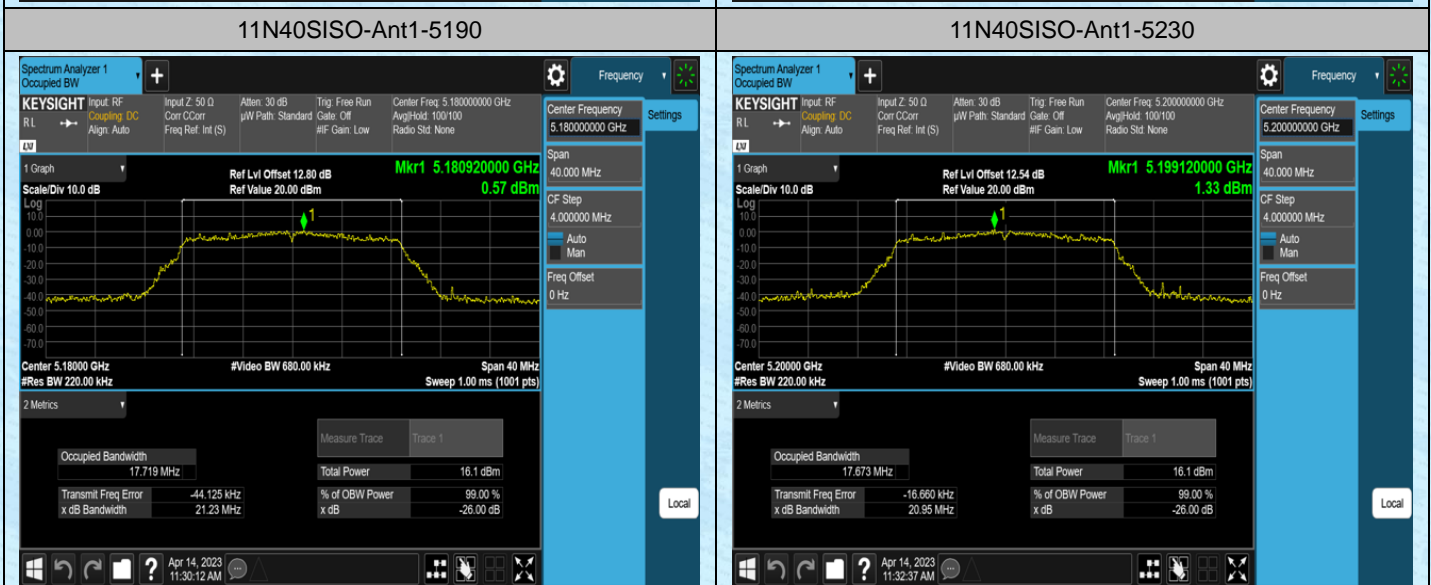

AppendixA1: Emission Bandwidth

Test Result

Test Mode	Antenna	Frequency[MHz]	6Mbps	26db EBW [MHz]	Limit[MHz]	Verdict
11A	Ant1	5180	6Mbps	20.83	---	---
11A	Ant1	5200	6Mbps	20.80	---	---
11A	Ant1	5240	6Mbps	20.81	---	---
11N20SISO	Ant1	5180	MCS0	20.95	---	---
11N20SISO	Ant1	5200	MCS0	21.27	---	---
11N20SISO	Ant1	5240	MCS0	21.15	---	---
11N40SISO	Ant1	5190	MCS0	39.05	---	---
11N40SISO	Ant1	5230	MCS0	39.05	---	---
11AC20SISO	Ant1	5180	MCS0	21.23	---	---
11AC20SISO	Ant1	5200	MCS0	20.95	---	---
11AC20SISO	Ant1	5240	MCS0	20.87	---	---
11AC40SISO	Ant1	5190	MCS0	39.29	---	---
11AC40SISO	Ant1	5230	MCS0	39.31	---	---
11AC80SISO	Ant1	5210	MCS0	80.56	---	---

Test Graphs

AppendixA2: Occupied channel bandwidth

Test Result

Test Mode	Antenna	Frequency[MHz]	Rate	OCB [MHz]	FL[MHz]	FH[MHz]	Limit[MHz]	Verdict
11A	Ant1	5180	6Mbps	17.045	5171.4246	5188.4696	---	---
11A	Ant1	5200	6Mbps	17.027	5191.4663	5208.4933	---	---
11A	Ant1	5240	6Mbps	16.948	5231.4439	5248.3919	---	---
11N20SISO	Ant1	5180	MCS0	18.042	5170.9334	5188.9754	---	---
11N20SISO	Ant1	5200	MCS0	17.993	5191.0201	5209.0131	---	---
11N20SISO	Ant1	5240	MCS0	18.006	5230.9377	5248.9437	---	---
11N40SISO	Ant1	5190	MCS0	36.223	5171.8985	5208.1215	---	---
11N40SISO	Ant1	5230	MCS0	36.119	5211.9210	5248.0400	---	---
11AC20SISO	Ant1	5180	MCS0	18.001	5170.9862	5188.9872	---	---
11AC20SISO	Ant1	5200	MCS0	18.014	5191.0061	5209.0201	---	---
11AC20SISO	Ant1	5240	MCS0	17.984	5230.9730	5248.9570	---	---
11AC40SISO	Ant1	5190	MCS0	36.147	5171.9665	5208.1135	---	---
11AC40SISO	Ant1	5230	MCS0	36.059	5211.9999	5248.0589	---	---
11AC80SISO	Ant1	5210	MCS0	75.456	5172.4789	5247.9349	---	---