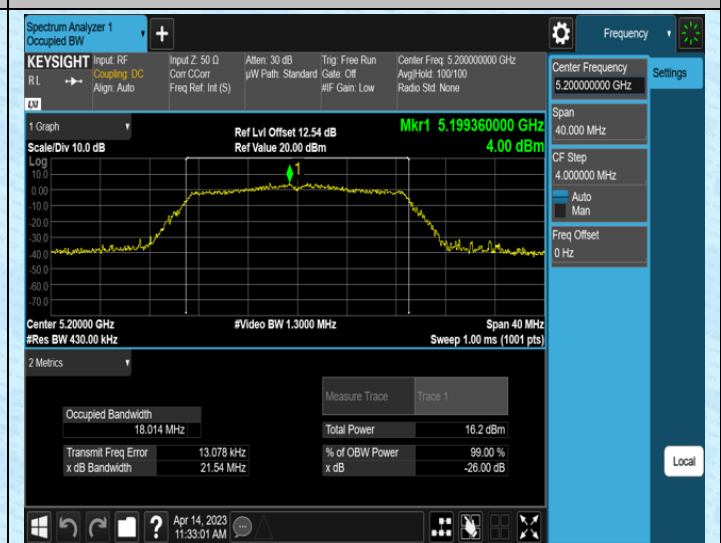

Test Graphs

AppendixA2: Occupied channel bandwidth

Test Result

Test Mode	Antenna	Frequency[MHz]	Rate	OCB [MHz]	FL[MHz]	FH[MHz]	Limit[MHz]	Verdict
11A	Ant1	5180	6Mbps	17.045	5171.4246	5188.4696	---	---
11A	Ant1	5200	6Mbps	17.027	5191.4663	5208.4933	---	---
11A	Ant1	5240	6Mbps	16.948	5231.4439	5248.3919	---	---
11N20SISO	Ant1	5180	MCS0	18.042	5170.9334	5188.9754	---	---
11N20SISO	Ant1	5200	MCS0	17.993	5191.0201	5209.0131	---	---
11N20SISO	Ant1	5240	MCS0	18.006	5230.9377	5248.9437	---	---
11N40SISO	Ant1	5190	MCS0	36.223	5171.8985	5208.1215	---	---
11N40SISO	Ant1	5230	MCS0	36.119	5211.9210	5248.0400	---	---
11AC20SISO	Ant1	5180	MCS0	18.001	5170.9862	5188.9872	---	---
11AC20SISO	Ant1	5200	MCS0	18.014	5191.0061	5209.0201	---	---
11AC20SISO	Ant1	5240	MCS0	17.984	5230.9730	5248.9570	---	---
11AC40SISO	Ant1	5190	MCS0	36.147	5171.9665	5208.1135	---	---
11AC40SISO	Ant1	5230	MCS0	36.059	5211.9999	5248.0589	---	---
11AC80SISO	Ant1	5210	MCS0	75.456	5172.4789	5247.9349	---	---

Test Graphs

AppendixB: Duty Cycle

Test Result

Test Mode	Antenna	Frequency[MHz]	Rate	Transmission Duration [ms]	Transmission Period [ms]	Duty Cycle [%]
11A	Ant1	5180	6Mbps	1.40	1.50	93.33
11A	Ant1	5200	6Mbps	1.39	1.50	92.67
11A	Ant1	5240	6Mbps	1.39	1.49	93.29
11N20SISO	Ant1	5180	MCS0	1.31	1.41	92.91
11N20SISO	Ant1	5200	MCS0	1.30	1.41	92.20
11N20SISO	Ant1	5240	MCS0	1.31	1.41	92.91
11N40SISO	Ant1	5190	MCS0	0.12	0.17	70.59
11N40SISO	Ant1	5230	MCS0	0.13	0.17	76.47
11AC20SISO	Ant1	5180	MCS0	1.93	1.97	97.97
11AC20SISO	Ant1	5200	MCS0	1.93	1.98	97.47
11AC20SISO	Ant1	5240	MCS0	1.93	1.98	97.47
11AC40SISO	Ant1	5190	MCS0	0.95	0.97	97.94
11AC40SISO	Ant1	5230	MCS0	0.95	0.97	97.94
11AC80SISO	Ant1	5210	MCS0	0.60	0.63	95.24