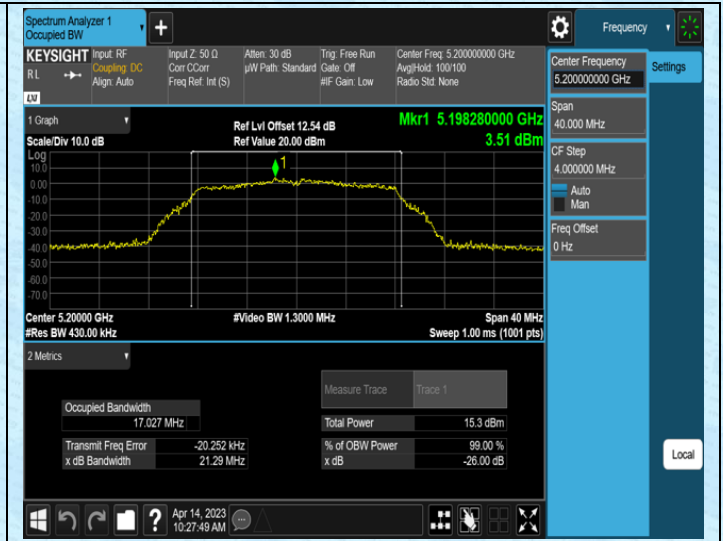

Test Graphs

AppendixA2: Occupied channel bandwidth

Test Result

Test Mode	Antenna	Frequency[MHz]	Rate	OCB [MHz]	FL[MHz]	FH[MHz]	Limit[MHz]	Verdict
11A	Ant1	5180	6Mbps	17.045	5171.4246	5188.4696	---	---
11A	Ant1	5200	6Mbps	17.027	5191.4663	5208.4933	---	---
11A	Ant1	5240	6Mbps	16.948	5231.4439	5248.3919	---	---
11N20SISO	Ant1	5180	MCS0	18.042	5170.9334	5188.9754	---	---
11N20SISO	Ant1	5200	MCS0	17.993	5191.0201	5209.0131	---	---
11N20SISO	Ant1	5240	MCS0	18.006	5230.9377	5248.9437	---	---
11N40SISO	Ant1	5190	MCS0	36.223	5171.8985	5208.1215	---	---
11N40SISO	Ant1	5230	MCS0	36.119	5211.9210	5248.0400	---	---
11AC20SISO	Ant1	5180	MCS0	18.001	5170.9862	5188.9872	---	---
11AC20SISO	Ant1	5200	MCS0	18.014	5191.0061	5209.0201	---	---
11AC20SISO	Ant1	5240	MCS0	17.984	5230.9730	5248.9570	---	---
11AC40SISO	Ant1	5190	MCS0	36.147	5171.9665	5208.1135	---	---
11AC40SISO	Ant1	5230	MCS0	36.059	5211.9999	5248.0589	---	---
11AC80SISO	Ant1	5210	MCS0	75.456	5172.4789	5247.9349	---	---

Test Graphs

AppendixB: Duty Cycle

Test Result

Test Mode	Antenna	Frequency[MHz]	Rate	Transmission Duration [ms]	Transmission Period [ms]	Duty Cycle [%]
11A	Ant1	5180	6Mbps	1.40	1.50	93.33
11A	Ant1	5200	6Mbps	1.39	1.50	92.67
11A	Ant1	5240	6Mbps	1.39	1.49	93.29
11N20SISO	Ant1	5180	MCS0	1.31	1.41	92.91
11N20SISO	Ant1	5200	MCS0	1.30	1.41	92.20
11N20SISO	Ant1	5240	MCS0	1.31	1.41	92.91
11N40SISO	Ant1	5190	MCS0	0.12	0.17	70.59
11N40SISO	Ant1	5230	MCS0	0.13	0.17	76.47
11AC20SISO	Ant1	5180	MCS0	1.93	1.97	97.97
11AC20SISO	Ant1	5200	MCS0	1.93	1.98	97.47
11AC20SISO	Ant1	5240	MCS0	1.93	1.98	97.47
11AC40SISO	Ant1	5190	MCS0	0.95	0.97	97.94
11AC40SISO	Ant1	5230	MCS0	0.95	0.97	97.94
11AC80SISO	Ant1	5210	MCS0	0.60	0.63	95.24