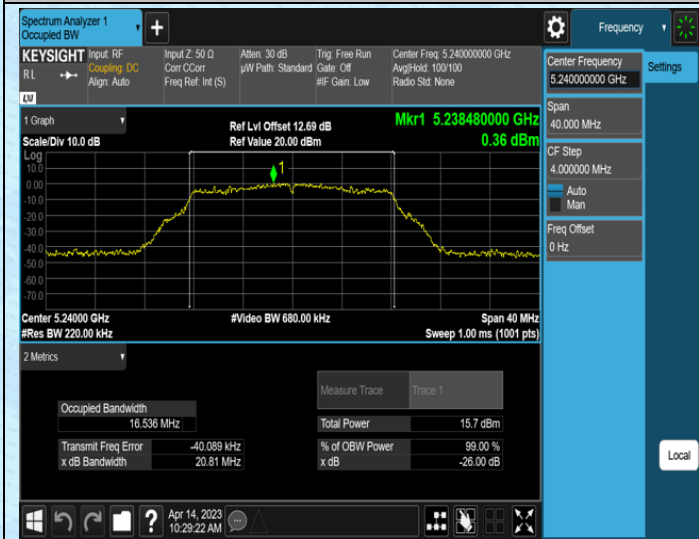

AppendixA1: Emission Bandwidth

Test Result

Test Mode	Antenna	Frequency[MHz]	6Mbps	26db EBW [MHz]	Limit[MHz]	Verdict
11A	Ant1	5180	6Mbps	20.83	---	---
11A	Ant1	5200	6Mbps	20.80	---	---
11A	Ant1	5240	6Mbps	20.81	---	---
11N20SISO	Ant1	5180	MCS0	20.95	---	---
11N20SISO	Ant1	5200	MCS0	21.27	---	---
11N20SISO	Ant1	5240	MCS0	21.15	---	---
11N40SISO	Ant1	5190	MCS0	39.05	---	---
11N40SISO	Ant1	5230	MCS0	39.05	---	---
11AC20SISO	Ant1	5180	MCS0	21.23	---	---
11AC20SISO	Ant1	5200	MCS0	20.95	---	---
11AC20SISO	Ant1	5240	MCS0	20.87	---	---
11AC40SISO	Ant1	5190	MCS0	39.29	---	---
11AC40SISO	Ant1	5230	MCS0	39.31	---	---
11AC80SISO	Ant1	5210	MCS0	80.56	---	---

Test Graphs

AppendixA2: Occupied channel bandwidth

Test Result

Test Mode	Antenna	Frequency[MHz]	Rate	OCB [MHz]	FL[MHz]	FH[MHz]	Limit[MHz]	Verdict
11A	Ant1	5180	6Mbps	17.045	5171.4246	5188.4696	---	---
11A	Ant1	5200	6Mbps	17.027	5191.4663	5208.4933	---	---
11A	Ant1	5240	6Mbps	16.948	5231.4439	5248.3919	---	---
11N20SISO	Ant1	5180	MCS0	18.042	5170.9334	5188.9754	---	---
11N20SISO	Ant1	5200	MCS0	17.993	5191.0201	5209.0131	---	---
11N20SISO	Ant1	5240	MCS0	18.006	5230.9377	5248.9437	---	---
11N40SISO	Ant1	5190	MCS0	36.223	5171.8985	5208.1215	---	---
11N40SISO	Ant1	5230	MCS0	36.119	5211.9210	5248.0400	---	---
11AC20SISO	Ant1	5180	MCS0	18.001	5170.9862	5188.9872	---	---
11AC20SISO	Ant1	5200	MCS0	18.014	5191.0061	5209.0201	---	---
11AC20SISO	Ant1	5240	MCS0	17.984	5230.9730	5248.9570	---	---
11AC40SISO	Ant1	5190	MCS0	36.147	5171.9665	5208.1135	---	---
11AC40SISO	Ant1	5230	MCS0	36.059	5211.9999	5248.0589	---	---
11AC80SISO	Ant1	5210	MCS0	75.456	5172.4789	5247.9349	---	---