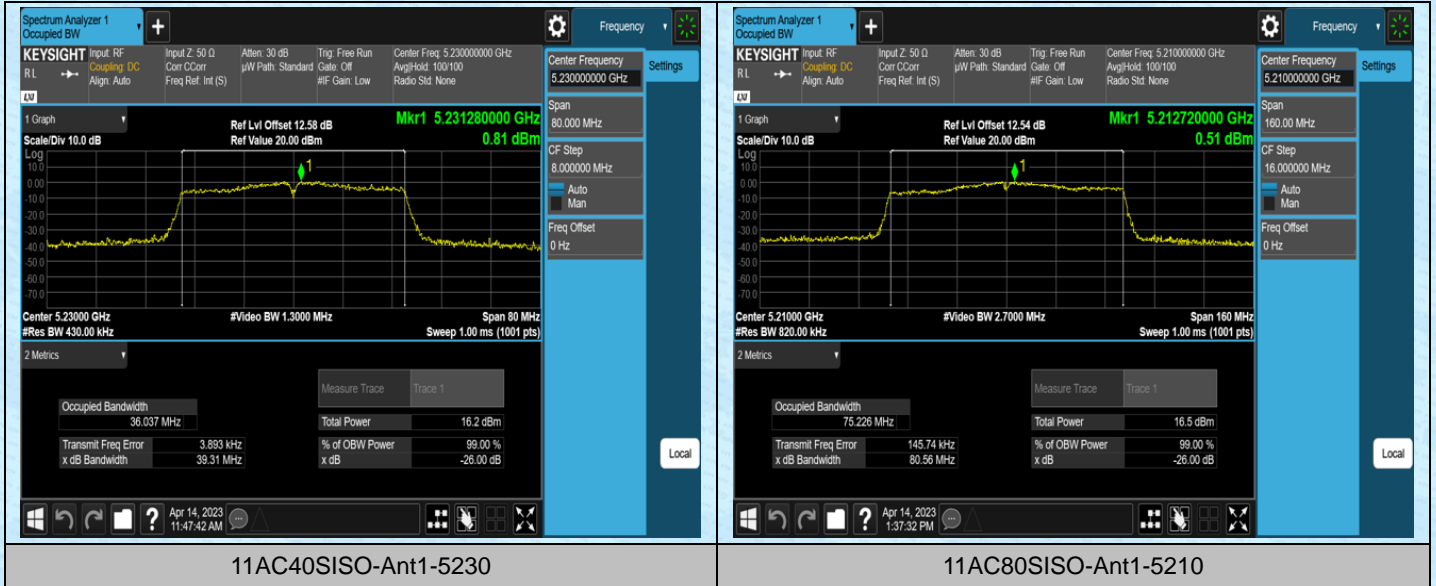

AppendixA1: Emission Bandwidth

Test Result

Test Mode	Antenna	Frequency[MHz]	6Mbps	26db EBW [MHz]	Limit[MHz]	Verdict
11A	Ant1	5180	6Mbps	20.83	---	---
11A	Ant1	5200	6Mbps	20.80	---	---
11A	Ant1	5240	6Mbps	20.81	---	---
11N20SISO	Ant1	5180	MCS0	20.95	---	---
11N20SISO	Ant1	5200	MCS0	21.27	---	---
11N20SISO	Ant1	5240	MCS0	21.15	---	---
11N40SISO	Ant1	5190	MCS0	39.05	---	---
11N40SISO	Ant1	5230	MCS0	39.05	---	---
11AC20SISO	Ant1	5180	MCS0	21.23	---	---
11AC20SISO	Ant1	5200	MCS0	20.95	---	---
11AC20SISO	Ant1	5240	MCS0	20.87	---	---
11AC40SISO	Ant1	5190	MCS0	39.29	---	---
11AC40SISO	Ant1	5230	MCS0	39.31	---	---
11AC80SISO	Ant1	5210	MCS0	80.56	---	---

Test Graphs

AppendixA2: Occupied channel bandwidth

Test Result

Test Mode	Antenna	Frequency[MHz]	Rate	OCB [MHz]	FL[MHz]	FH[MHz]	Limit[MHz]	Verdict
11A	Ant1	5180	6Mbps	17.045	5171.4246	5188.4696	---	---
11A	Ant1	5200	6Mbps	17.027	5191.4663	5208.4933	---	---
11A	Ant1	5240	6Mbps	16.948	5231.4439	5248.3919	---	---
11N20SISO	Ant1	5180	MCS0	18.042	5170.9334	5188.9754	---	---
11N20SISO	Ant1	5200	MCS0	17.993	5191.0201	5209.0131	---	---
11N20SISO	Ant1	5240	MCS0	18.006	5230.9377	5248.9437	---	---
11N40SISO	Ant1	5190	MCS0	36.223	5171.8985	5208.1215	---	---
11N40SISO	Ant1	5230	MCS0	36.119	5211.9210	5248.0400	---	---
11AC20SISO	Ant1	5180	MCS0	18.001	5170.9862	5188.9872	---	---
11AC20SISO	Ant1	5200	MCS0	18.014	5191.0061	5209.0201	---	---
11AC20SISO	Ant1	5240	MCS0	17.984	5230.9730	5248.9570	---	---
11AC40SISO	Ant1	5190	MCS0	36.147	5171.9665	5208.1135	---	---
11AC40SISO	Ant1	5230	MCS0	36.059	5211.9999	5248.0589	---	---
11AC80SISO	Ant1	5210	MCS0	75.456	5172.4789	5247.9349	---	---