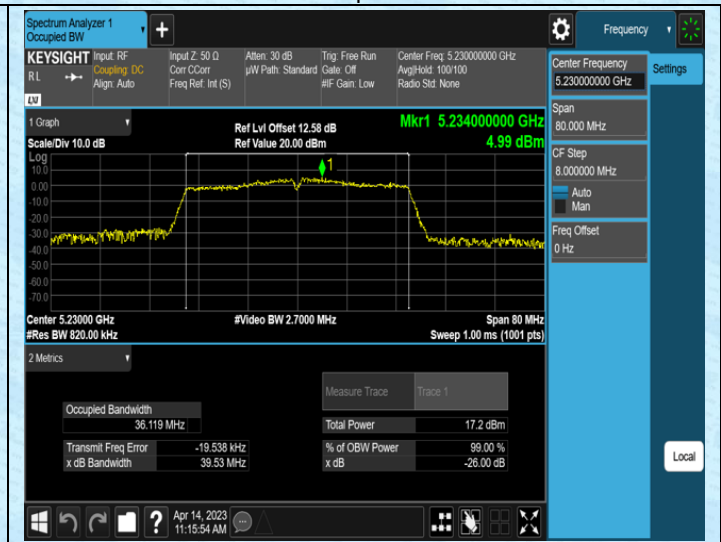

Test Graphs

AppendixA2: Occupied channel bandwidth

Test Result

Test Mode	Antenna	Frequency[MHz]	Rate	OCB [MHz]	FL[MHz]	FH[MHz]	Limit[MHz]	Verdict
11A	Ant1	5180	6Mbps	17.045	5171.4246	5188.4696	---	---
11A	Ant1	5200	6Mbps	17.027	5191.4663	5208.4933	---	---
11A	Ant1	5240	6Mbps	16.948	5231.4439	5248.3919	---	---
11N20SISO	Ant1	5180	MCS0	18.042	5170.9334	5188.9754	---	---
11N20SISO	Ant1	5200	MCS0	17.993	5191.0201	5209.0131	---	---
11N20SISO	Ant1	5240	MCS0	18.006	5230.9377	5248.9437	---	---
11N40SISO	Ant1	5190	MCS0	36.223	5171.8985	5208.1215	---	---
11N40SISO	Ant1	5230	MCS0	36.119	5211.9210	5248.0400	---	---
11AC20SISO	Ant1	5180	MCS0	18.001	5170.9862	5188.9872	---	---
11AC20SISO	Ant1	5200	MCS0	18.014	5191.0061	5209.0201	---	---
11AC20SISO	Ant1	5240	MCS0	17.984	5230.9730	5248.9570	---	---
11AC40SISO	Ant1	5190	MCS0	36.147	5171.9665	5208.1135	---	---
11AC40SISO	Ant1	5230	MCS0	36.059	5211.9999	5248.0589	---	---
11AC80SISO	Ant1	5210	MCS0	75.456	5172.4789	5247.9349	---	---

Test Graphs

AppendixB: Duty Cycle

Test Result

Test Mode	Antenna	Frequency[MHz]	Rate	Transmission Duration [ms]	Transmission Period [ms]	Duty Cycle [%]
11A	Ant1	5180	6Mbps	1.40	1.50	93.33
11A	Ant1	5200	6Mbps	1.39	1.50	92.67
11A	Ant1	5240	6Mbps	1.39	1.49	93.29
11N20SISO	Ant1	5180	MCS0	1.31	1.41	92.91
11N20SISO	Ant1	5200	MCS0	1.30	1.41	92.20
11N20SISO	Ant1	5240	MCS0	1.31	1.41	92.91
11N40SISO	Ant1	5190	MCS0	0.12	0.17	70.59
11N40SISO	Ant1	5230	MCS0	0.13	0.17	76.47
11AC20SISO	Ant1	5180	MCS0	1.93	1.97	97.97
11AC20SISO	Ant1	5200	MCS0	1.93	1.98	97.47
11AC20SISO	Ant1	5240	MCS0	1.93	1.98	97.47
11AC40SISO	Ant1	5190	MCS0	0.95	0.97	97.94
11AC40SISO	Ant1	5230	MCS0	0.95	0.97	97.94
11AC80SISO	Ant1	5210	MCS0	0.60	0.63	95.24