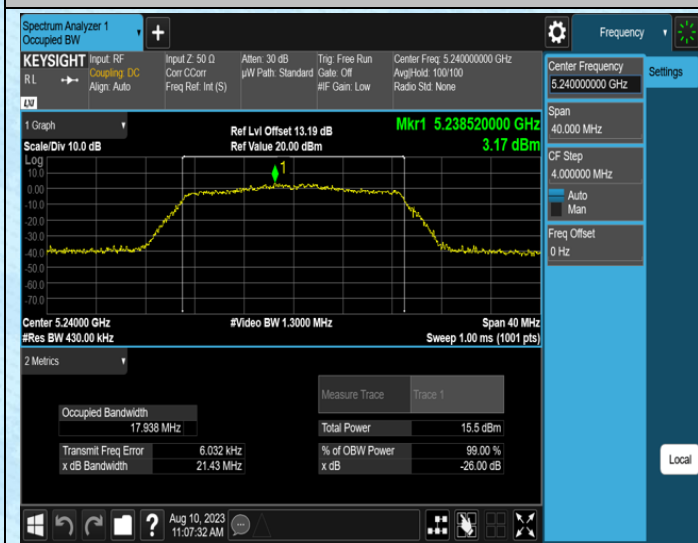

11N20SISO-Ant1-5180

11N20SISO-Ant1-5200

11N20SISO-Ant1-5240

11N20SISO-Ant1-5240