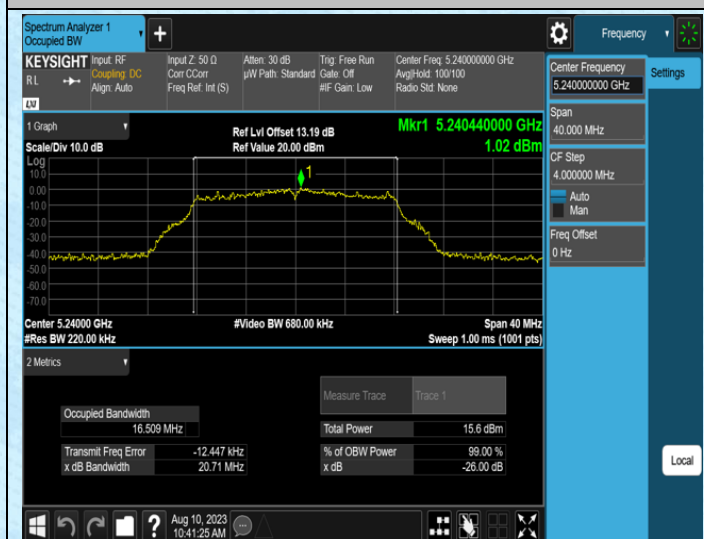

Test Graphs