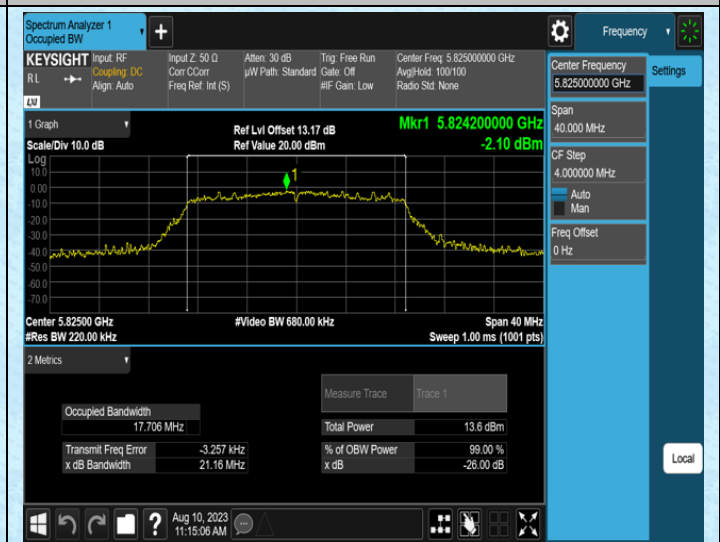

11N20SISO-Ant1-5200

11N20SISO-Ant1-5240