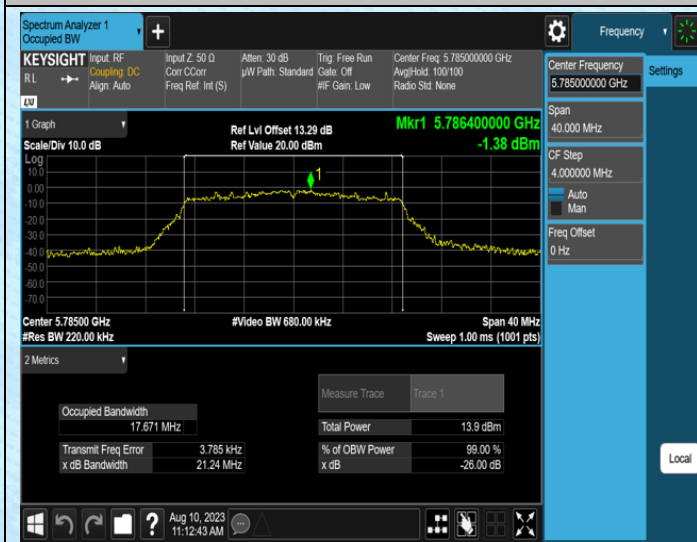

11N20SISO-Ant1-5180

11N20SISO-Ant1-5240