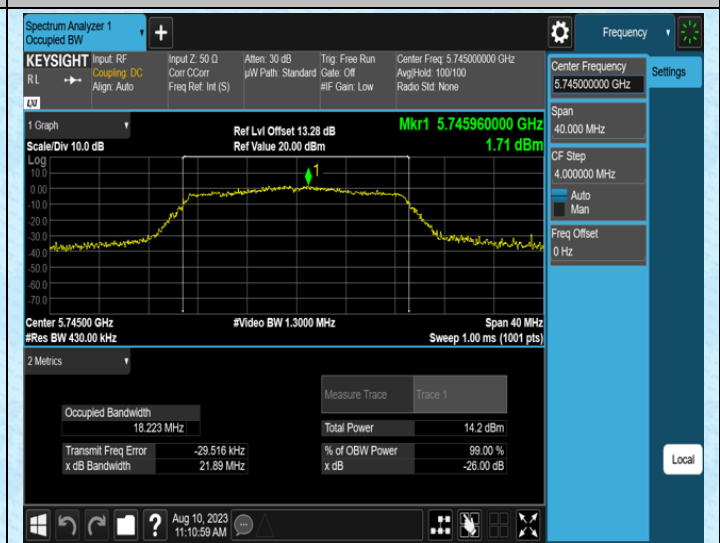

11N20SISO-Ant1-5180

11N20SISO-Ant1-5200

11N20SISO-Ant1-5240

11N20SISO-Ant1-5240