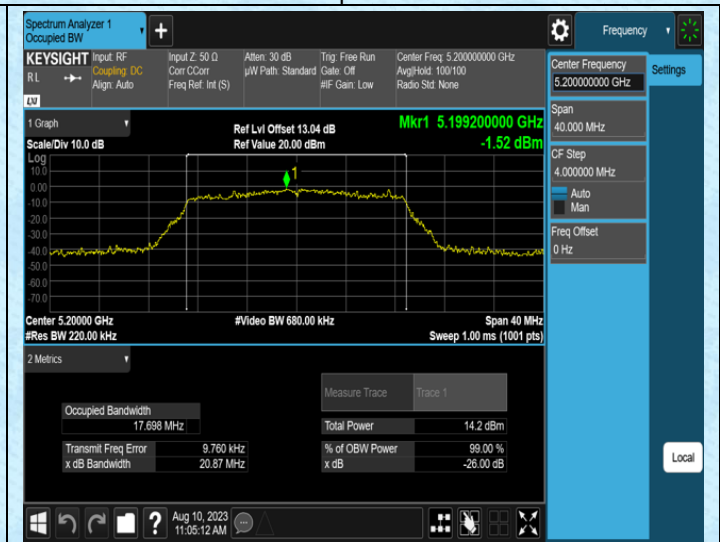

11N20SISO-Ant1-5180

11N20SISO-Ant1-5200

11N20SISO-Ant1-5240

11N20SISO-Ant1-5240