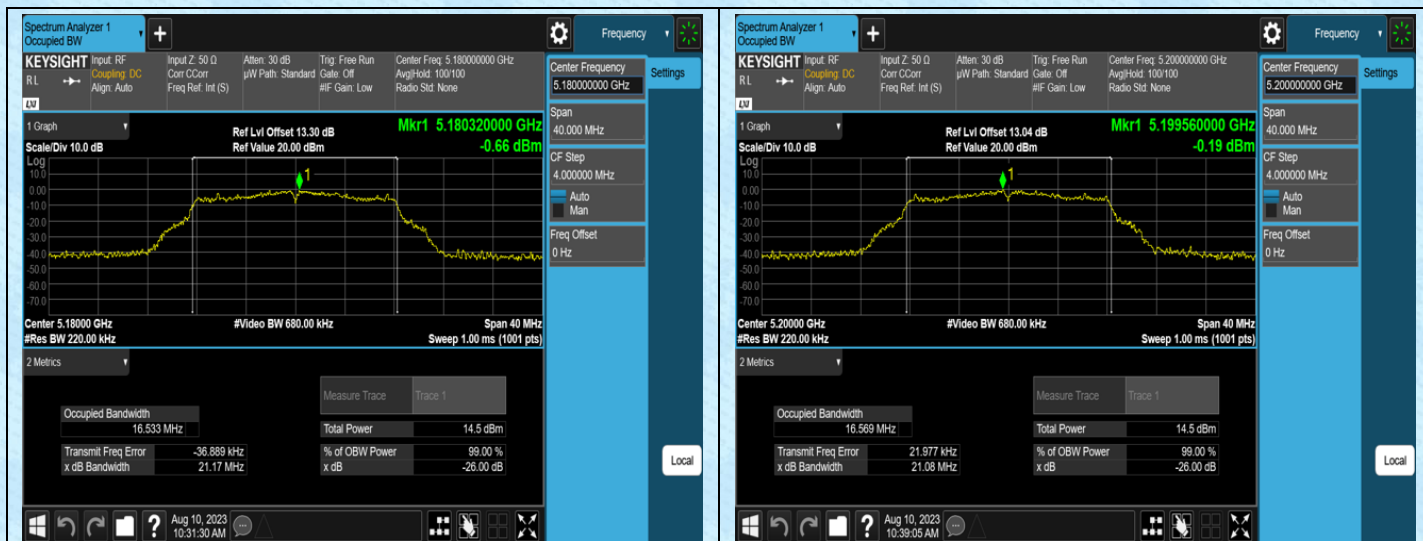

Test Graphs