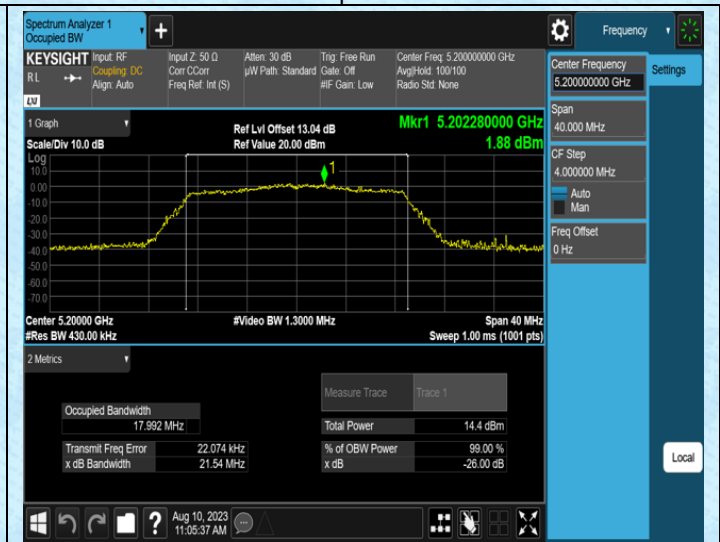

11N20SISO-Ant1-5180

11N20SISO-Ant1-5200

11N20SISO-Ant1-5240

11N20SISO-Ant1-5240