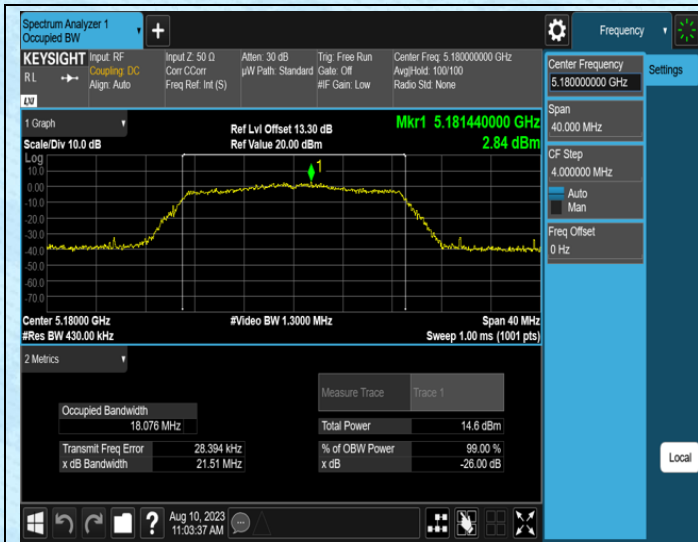

11N20SISO-Ant1-5180

11N20SISO-Ant1-5200

11N20SISO-Ant1-5240

11N20SISO-Ant1-5240