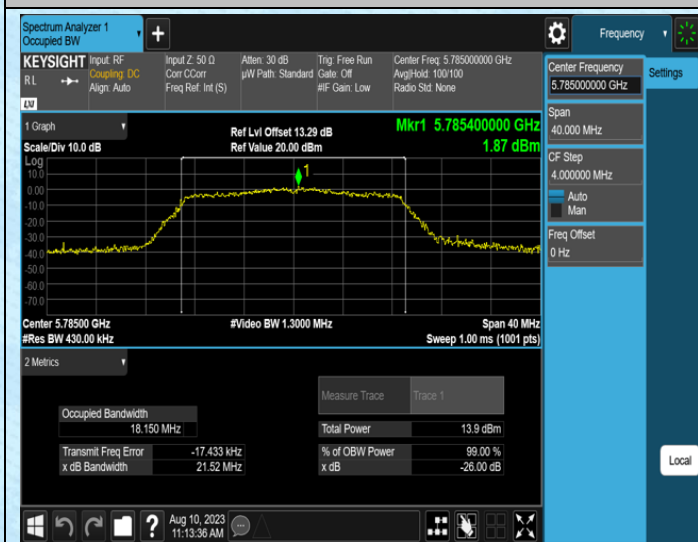

11N20SISO-Ant1-5180

11N20SISO-Ant1-5240