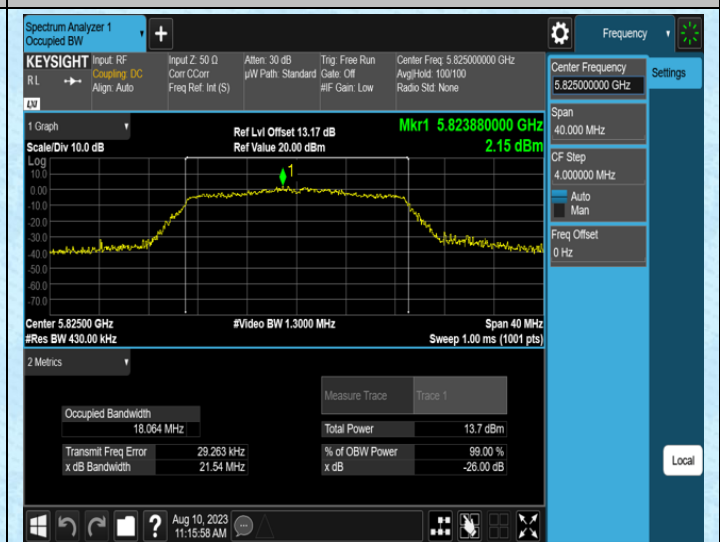

11N20SISO-Ant1-5200

11N20SISO-Ant1-5240