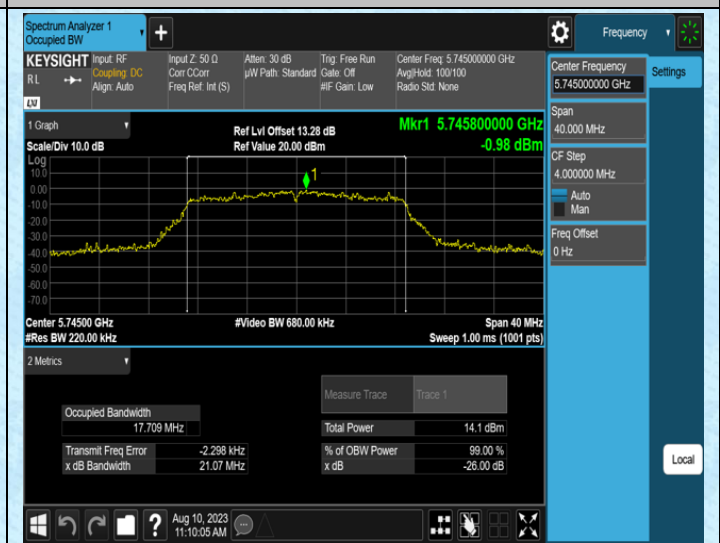

11N20SISO-Ant1-5180

11N20SISO-Ant1-5200

11N20SISO-Ant1-5240

11N20SISO-Ant1-5240