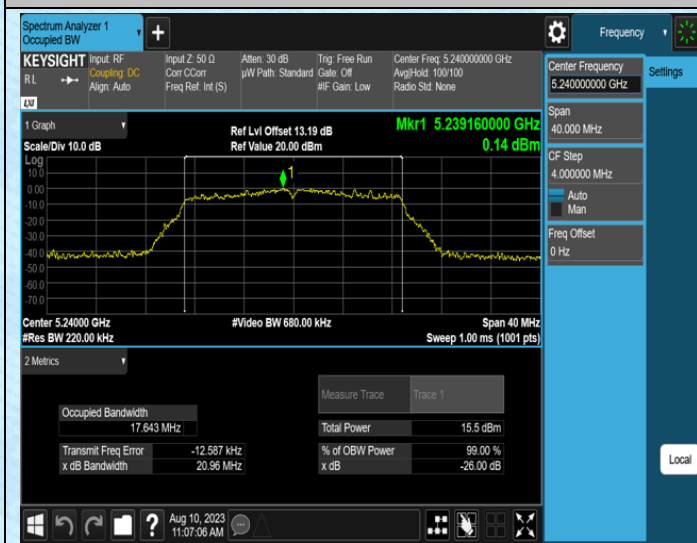

11N20SISO-Ant1-5180

11N20SISO-Ant1-5200

11N20SISO-Ant1-5240

11N20SISO-Ant1-5240