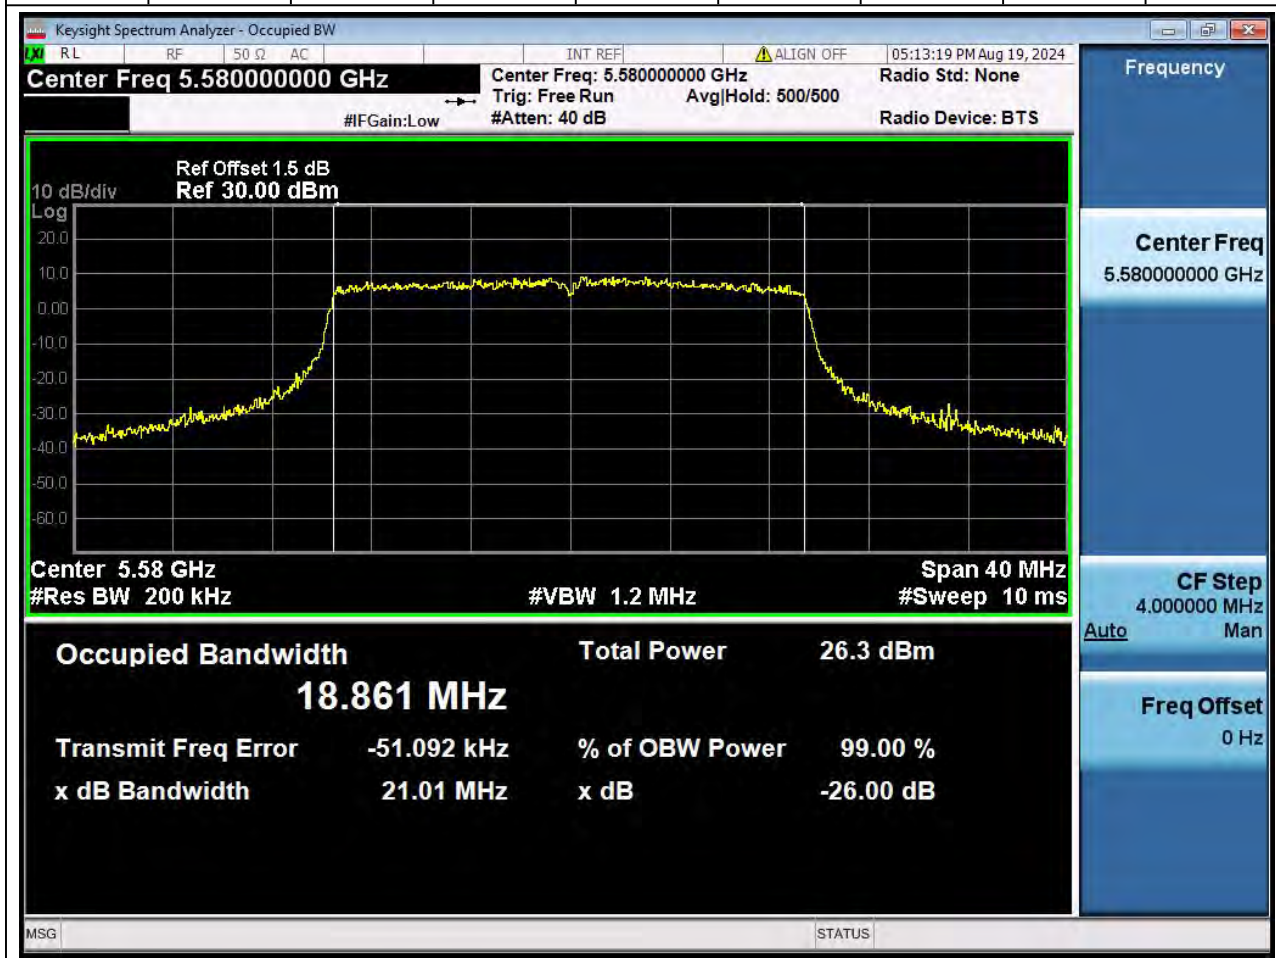

67. 802.11ax_20M_U-NII-2C_M

67.1. A.2.2-99% Bandwidth(NTNV)

Center Frequency (MHz)	OBW Power (%)		RBW (MHz)	Detector	Limit (MHz)	OBW (MHz)		Verdict
5580	99		0.2	Peak	0	18.861166		N/A