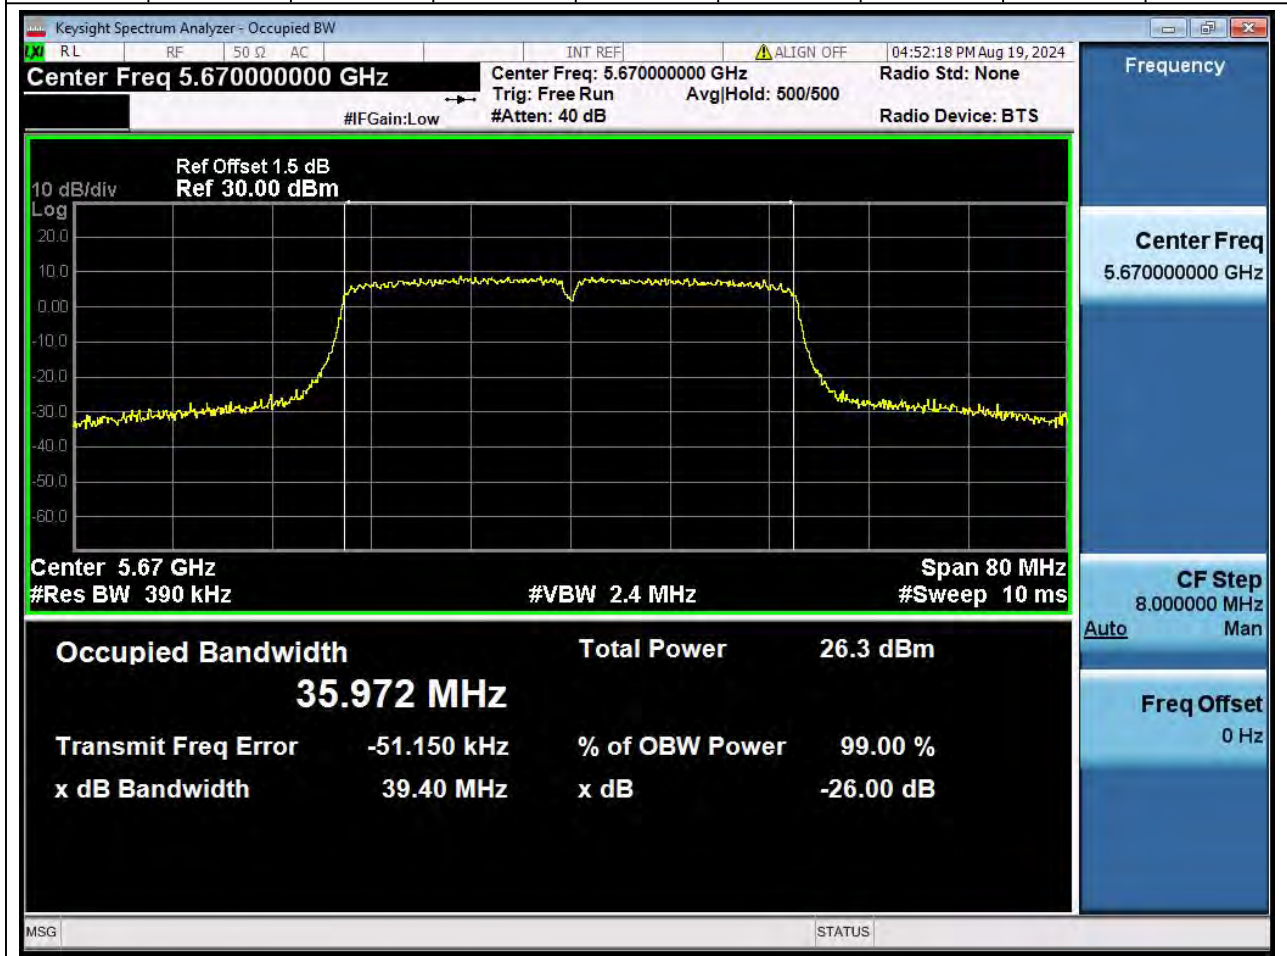

52. 802.11ac_40M_U-NII-2C_H

52.1. A.2.2-99% Bandwidth(NTNV)

Center Frequency (MHz)	OBW Power (%)		RBW (MHz)	Detector	Limit (MHz)	OBW (MHz)		Verdict
5670	99		0.39	Peak	0	35.972207		N/A