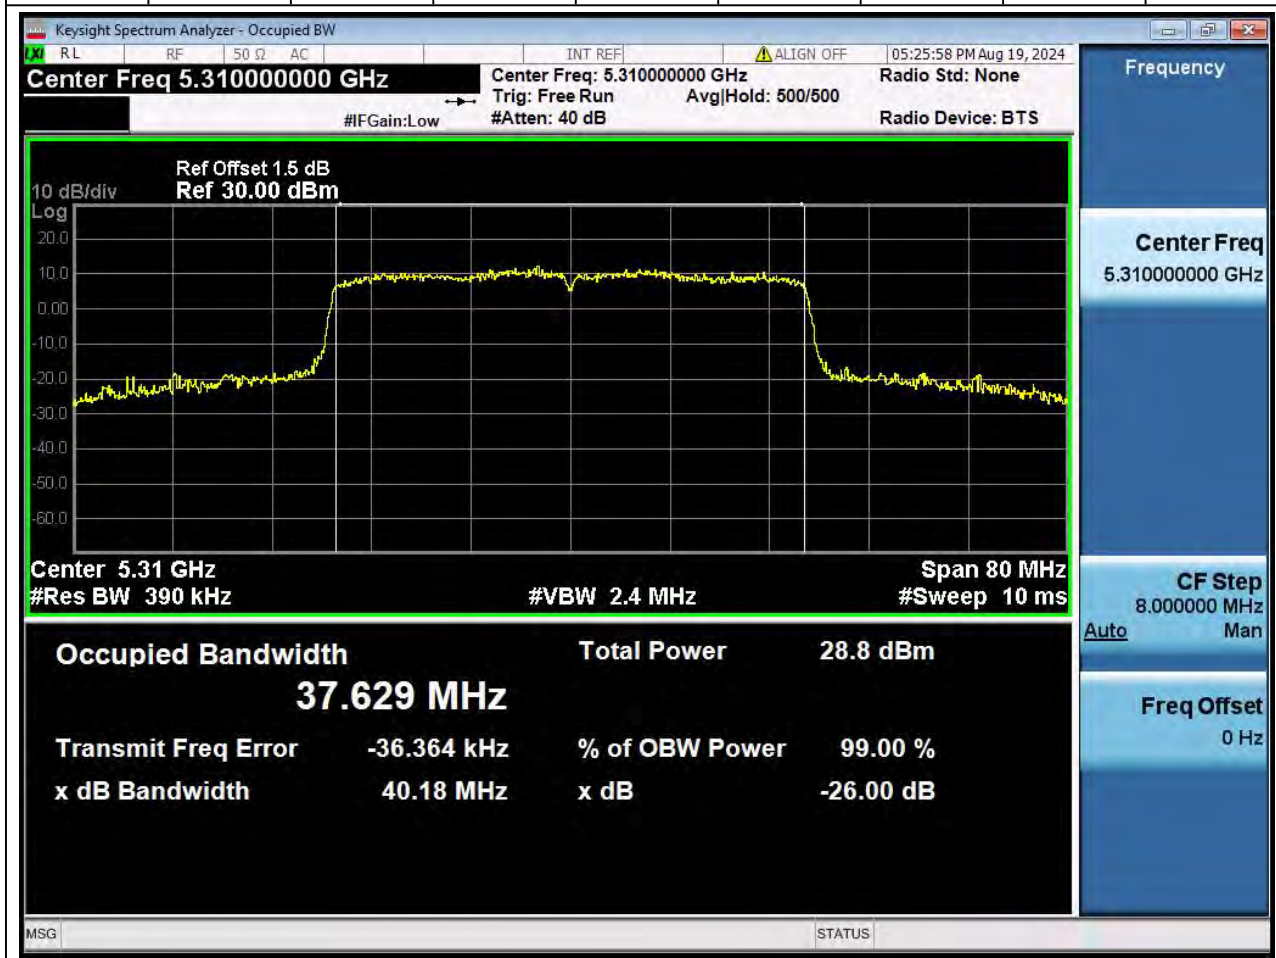

75. 802.11ax_40M_U-NII-2A_H

75.1. A.2.2-99% Bandwidth(NTNV)

Center Frequency (MHz)	OBW Power (%)		RBW (MHz)	Detector	Limit (MHz)	OBW (MHz)		Verdict
5310	99		0.39	Peak	0	37.629162		N/A