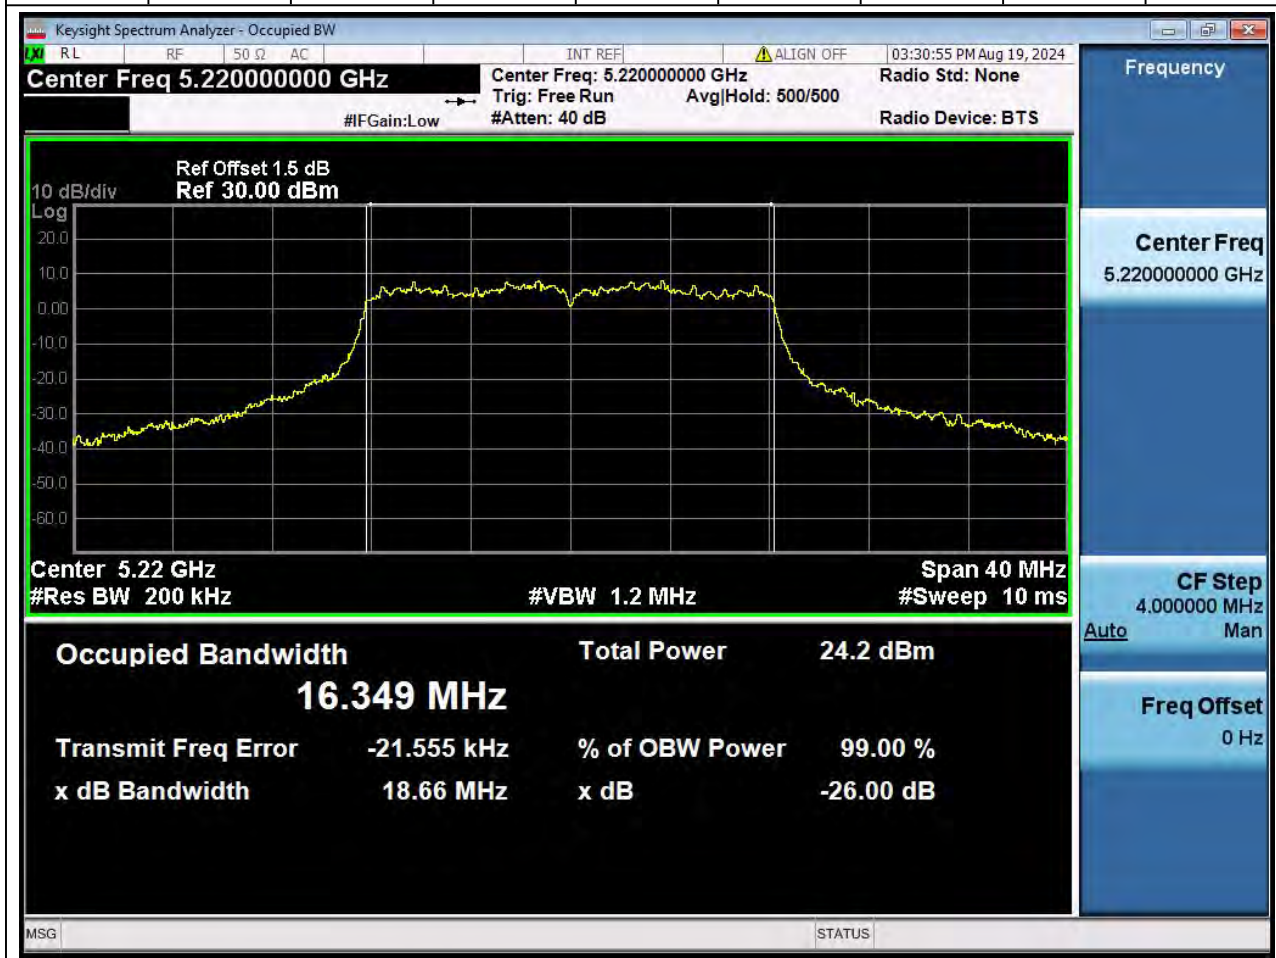

2. 802.11a_20M_U-NII-1_M

2.1. A.2.2-99% Bandwidth(NTNV)

Center Frequency (MHz)	OBW Power (%)		RBW (MHz)	Detector	Limit (MHz)	OBW (MHz)		Verdict
5220	99		0.2	Peak	0	16.349496		N/A