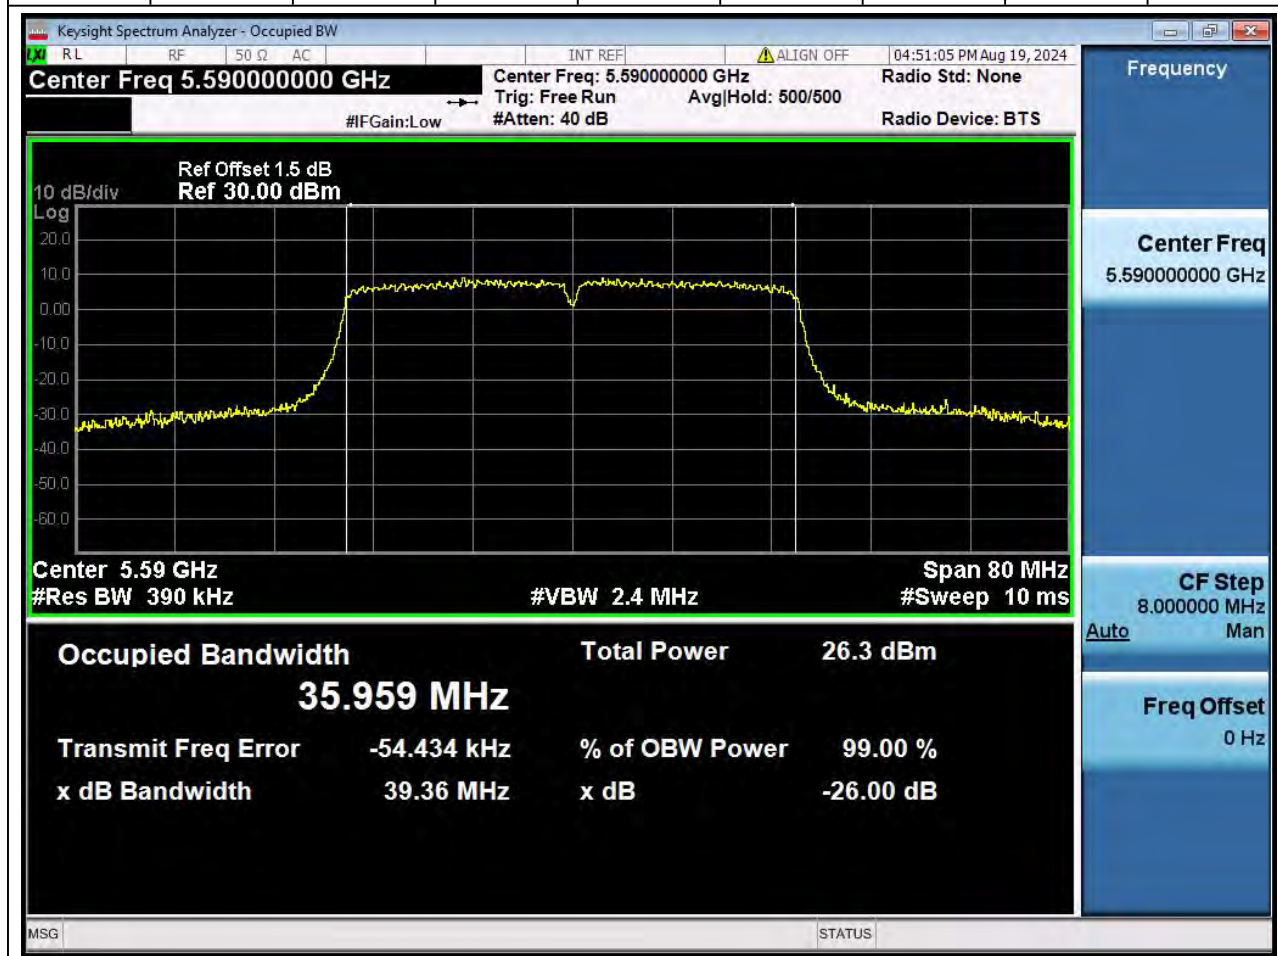

51. 802.11ac_40M_U-NII-2C_M

51.1. A.2.2-99% Bandwidth(NTNV)

Center Frequency (MHz)	OBW Power (%)		RBW (MHz)	Detector	Limit (MHz)	OBW (MHz)		Verdict
5590	99		0.39	Peak	0	35.95866		N/A