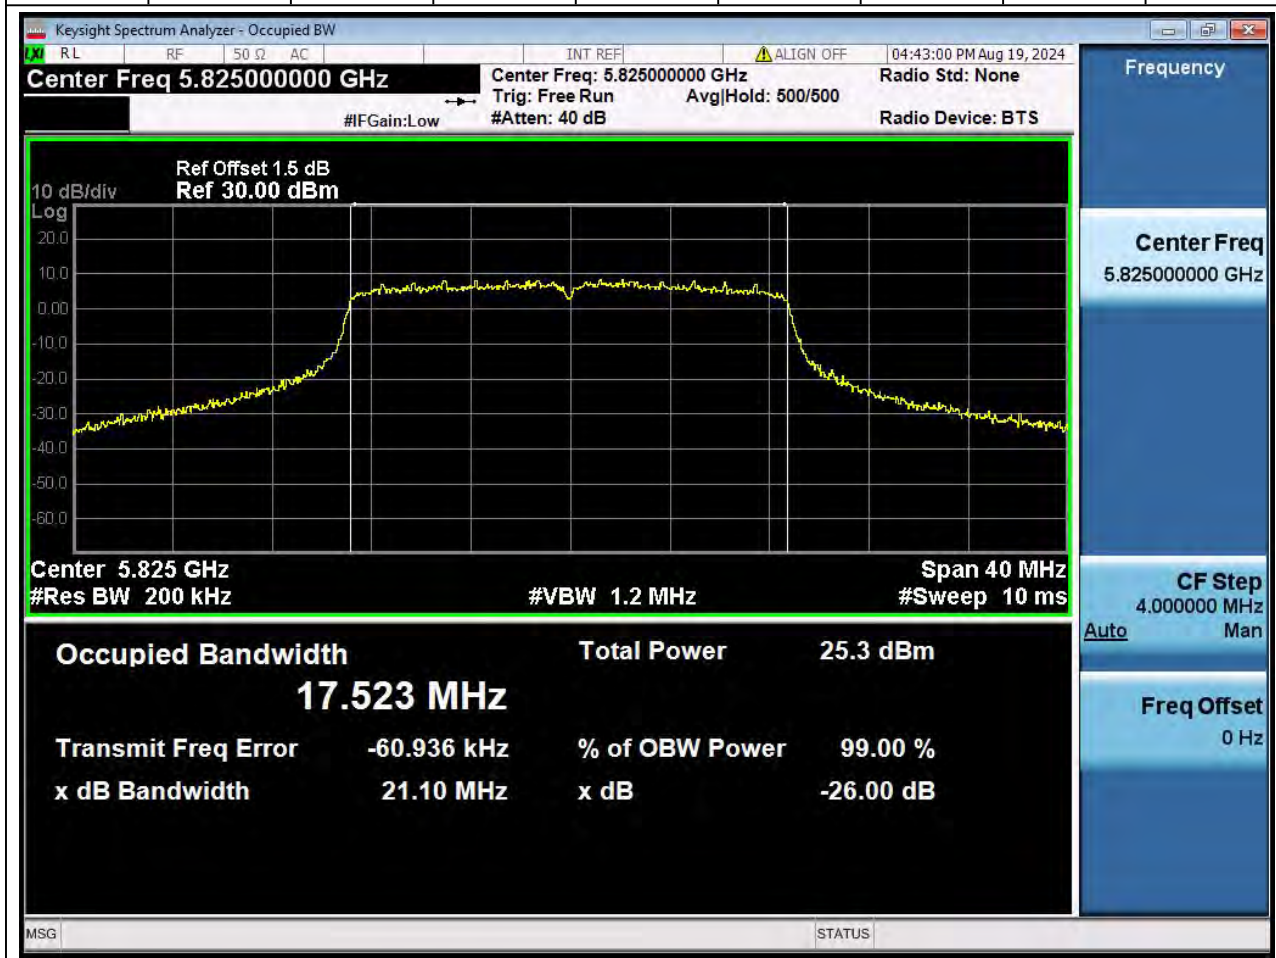

45. 802.11ac_20M_U-NII-3_H

45.1. A.2.2-99% Bandwidth(NTNV)

Center Frequency (MHz)	OBW Power (%)		RBW (MHz)	Detector	Limit (MHz)	OBW (MHz)	Verdict
5825	99		0.2	Peak	0	17.522695	N/A