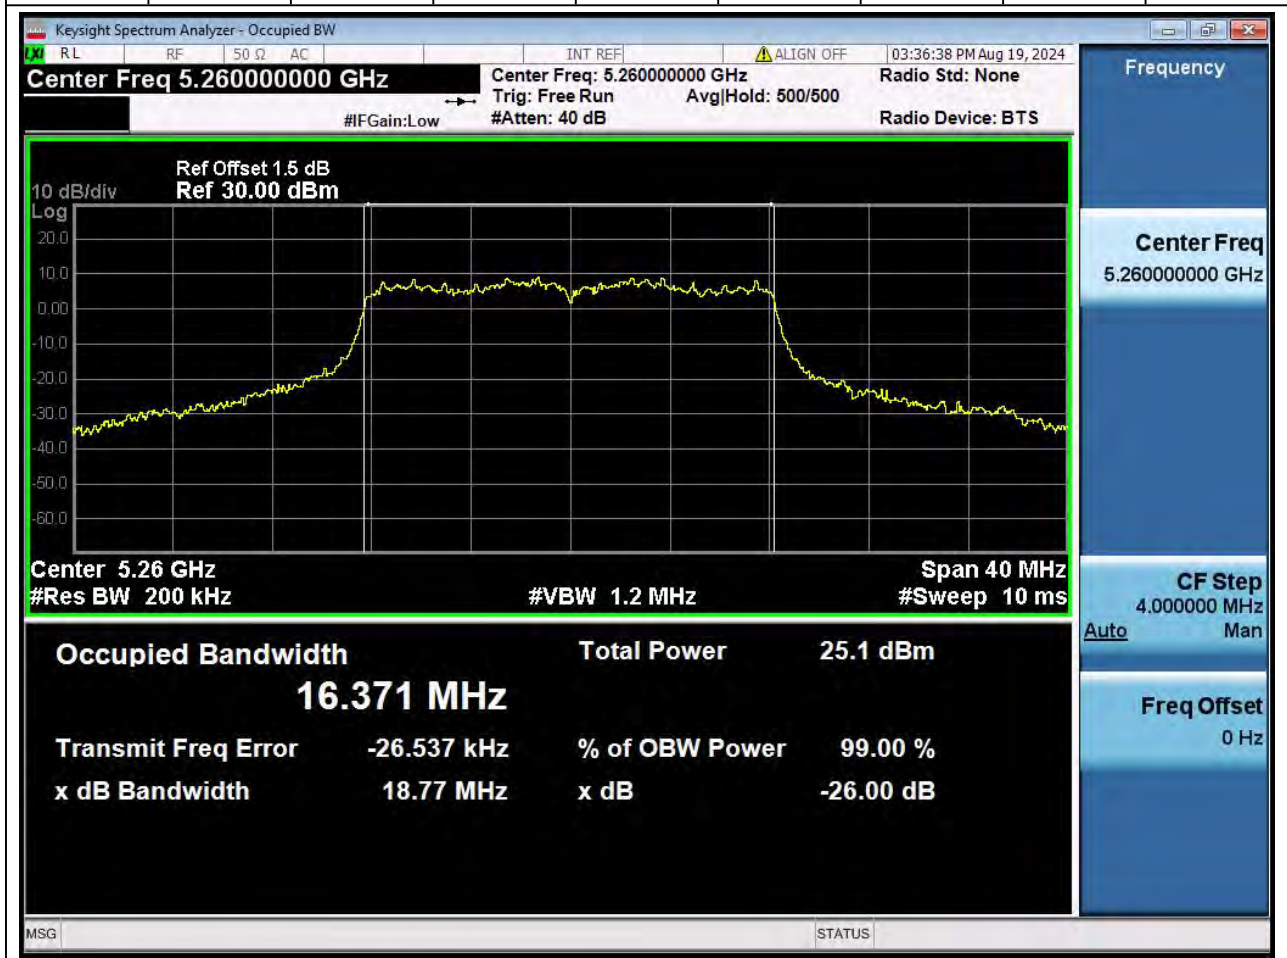

4. 802.11a_20M_U-NII-2A_L

4.1. A.2.2-99% Bandwidth(NTNV)

Center Frequency (MHz)	OBW Power (%)		RBW (MHz)	Detector	Limit (MHz)	OBW (MHz)		Verdict
5260	99		0.2	Peak	0	16.370914		N/A