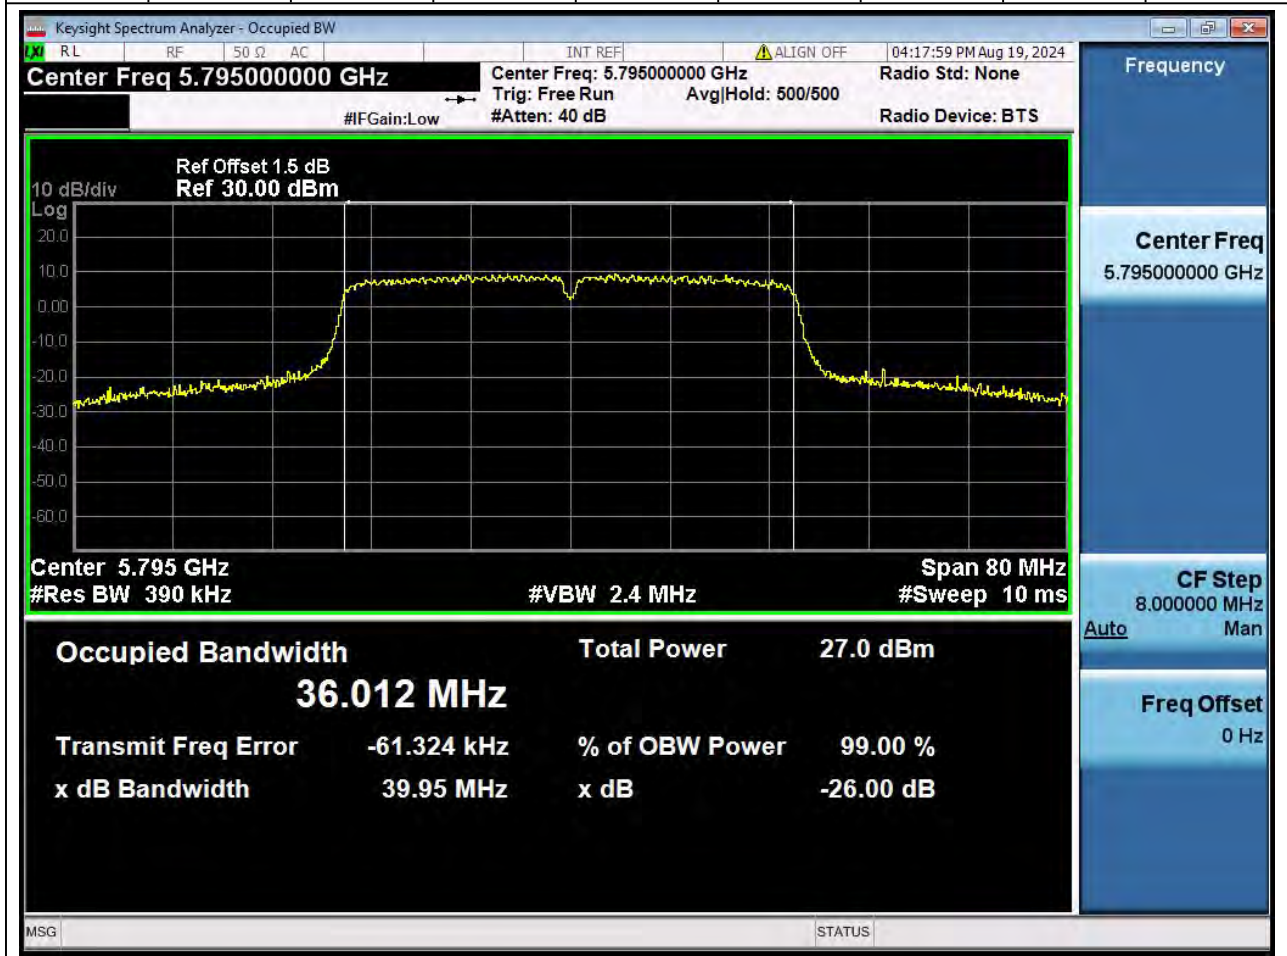

33. 802.11n_40M_U-NII-3_H

33.1. A.2.2-99% Bandwidth(NTNV)

Center Frequency (MHz)	OBW Power (%)		RBW (MHz)	Detector	Limit (MHz)	OBW (MHz)		Verdict
5795	99		0.39	Peak	0	36.012198		N/A