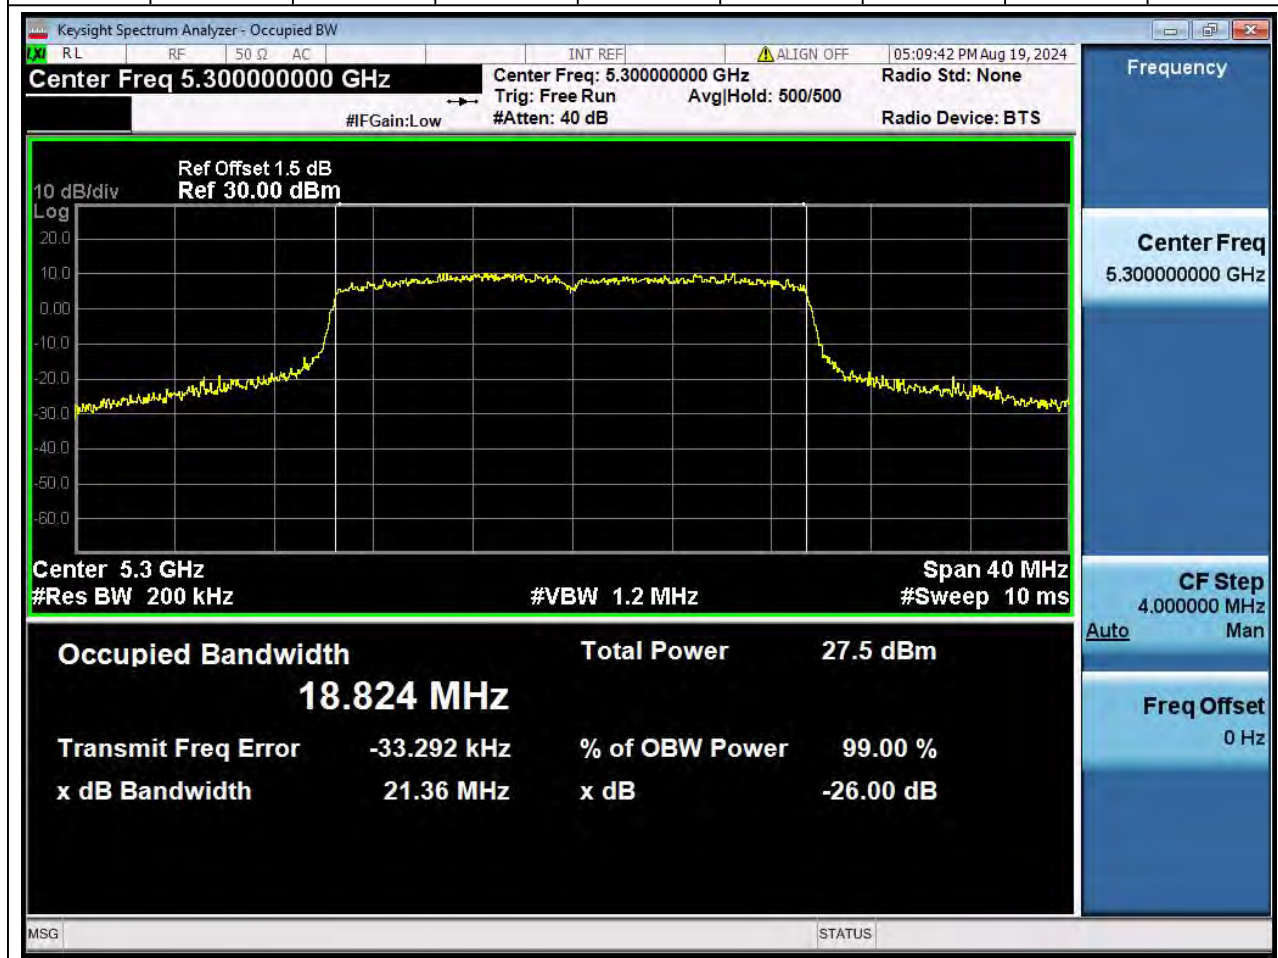

64. 802.11ax_20M_U-NII-2A_M

64.1. A.2.2-99% Bandwidth(NTNV)

Center Frequency (MHz)	OBW Power (%)		RBW (MHz)	Detector	Limit (MHz)	OBW (MHz)		Verdict
5300	99		0.2	Peak	0	18.823596		N/A