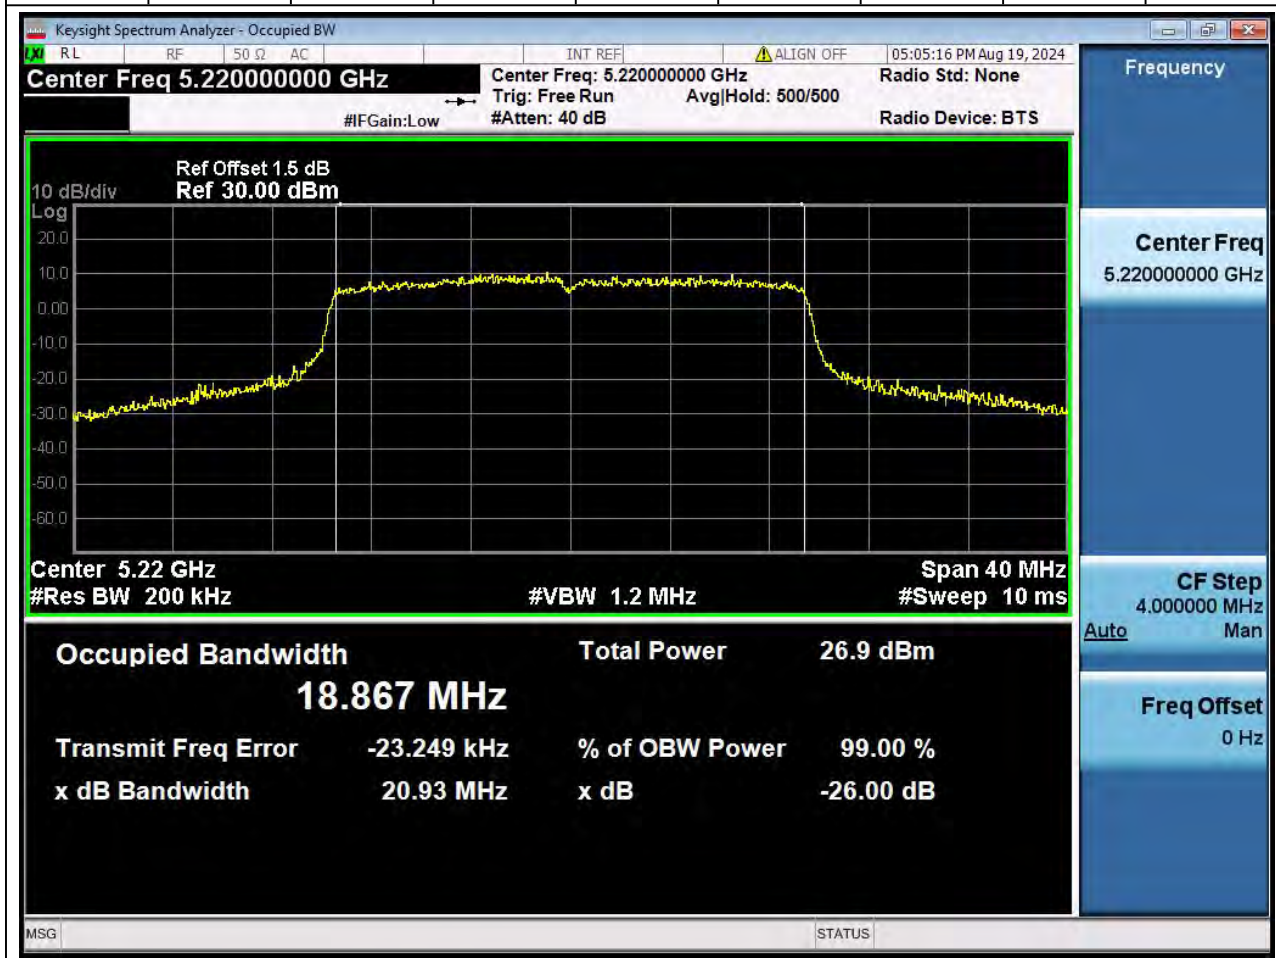

61. 802.11ax_20M_U-NII-1_M

61.1. A.2.2-99% Bandwidth(NTNV)

Center Frequency (MHz)	OBW Power (%)		RBW (MHz)	Detector	Limit (MHz)	OBW (MHz)		Verdict
5220	99		0.2	Peak	0	18.866587		N/A