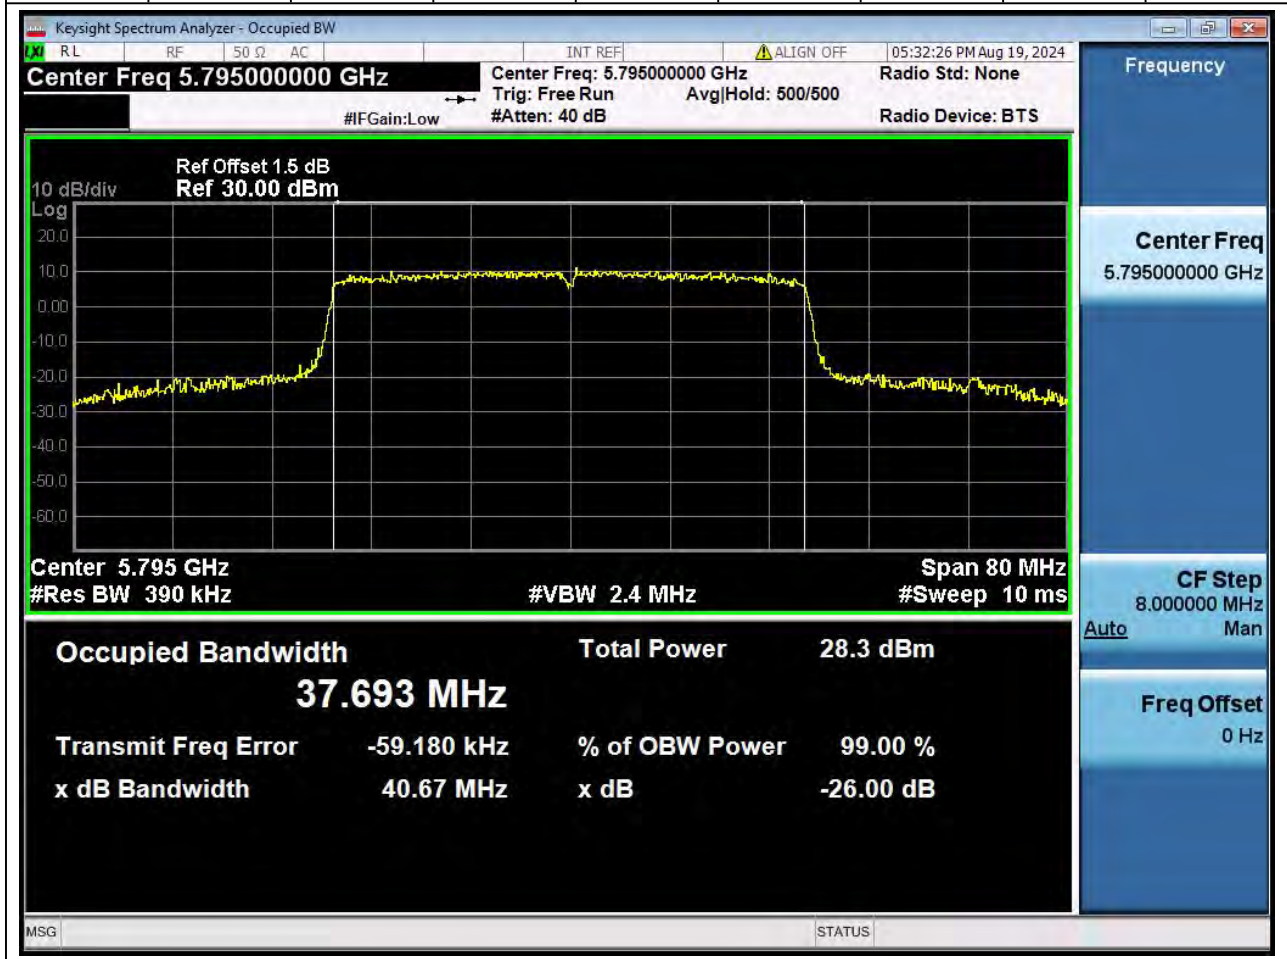

80. 802.11ax_40M_U-NII-3_H

80.1. A.2.2-99% Bandwidth(NTNV)

Center Frequency (MHz)	OBW Power (%)		RBW (MHz)	Detector	Limit (MHz)	OBW (MHz)		Verdict
5795	99		0.39	Peak	0	37.69349 1		N/A