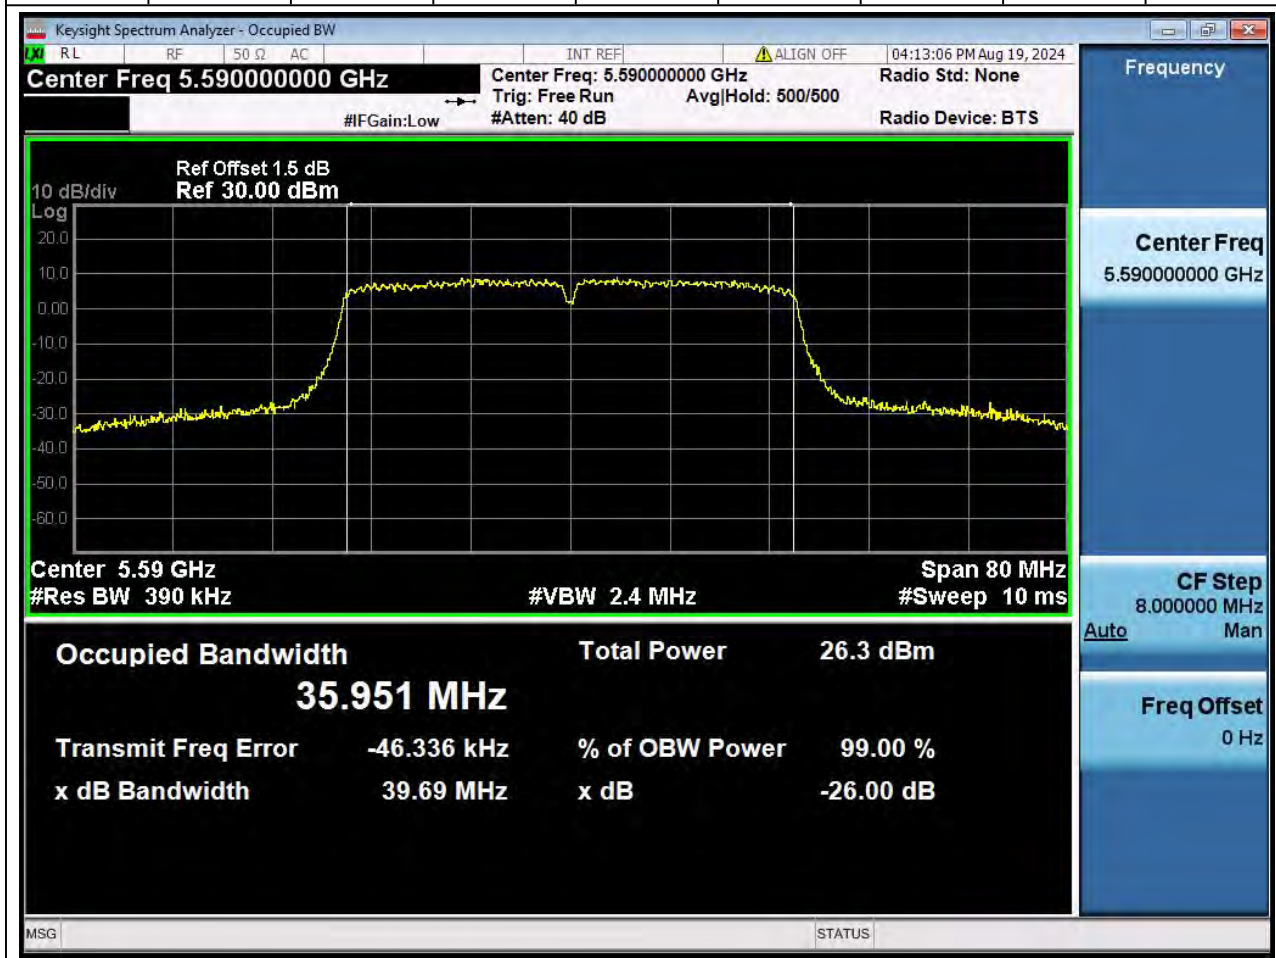

30. 802.11n_40M_U-NII-2C_M

30.1. A.2.2-99% Bandwidth(NTNV)

Center Frequency (MHz)	OBW Power (%)		RBW (MHz)	Detector	Limit (MHz)	OBW (MHz)	Verdict
5590	99		0.39	Peak	0	35.950515	N/A