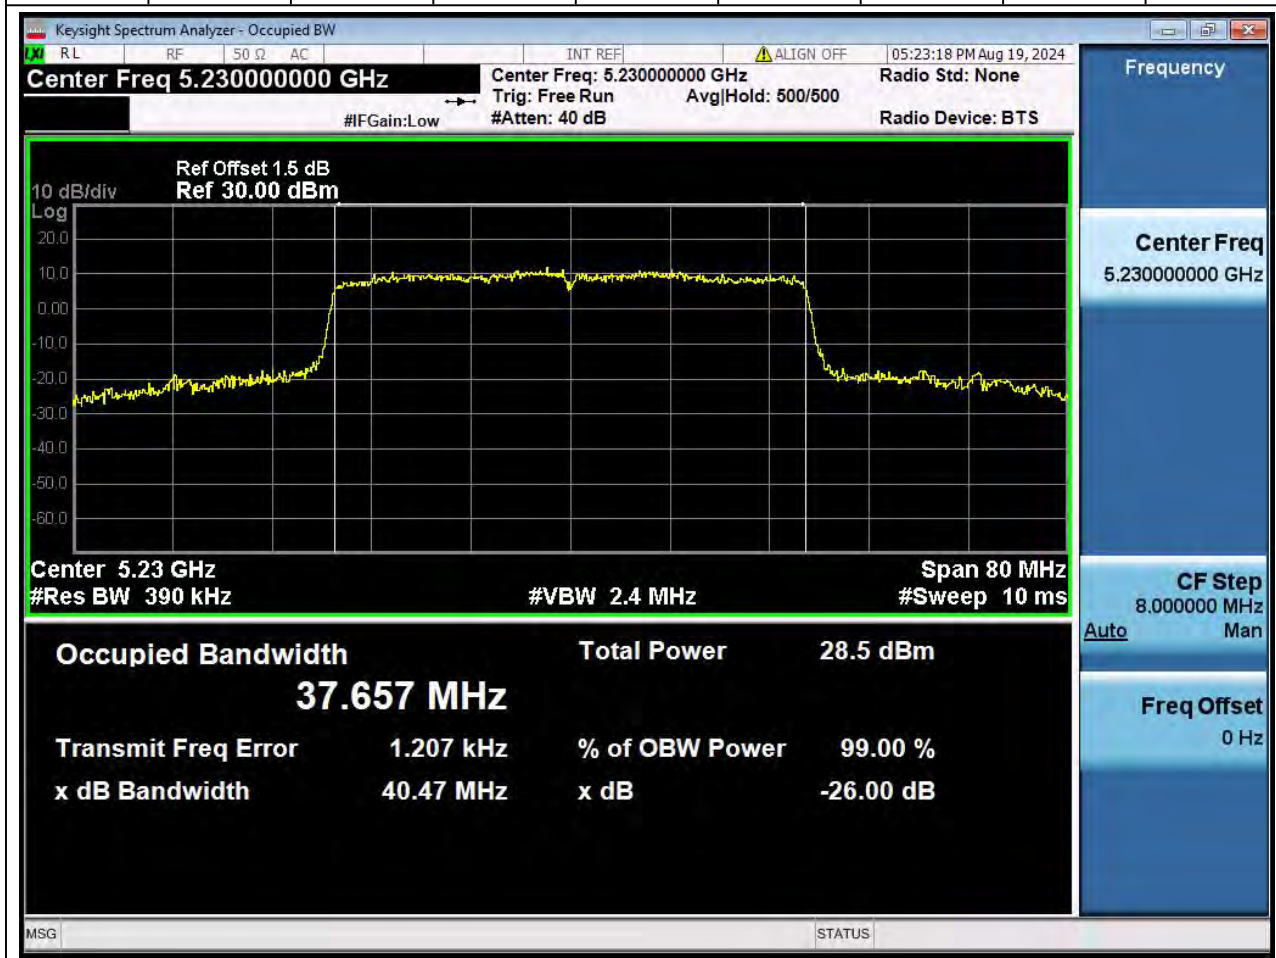

73. 802.11ax_40M_U-NII-1_H

73.1. A.2.2-99% Bandwidth(NTNV)

Center Frequency (MHz)	OBW Power (%)		RBW (MHz)	Detector	Limit (MHz)	OBW (MHz)		Verdict
5230	99		0.39	Peak	0	37.657379		N/A