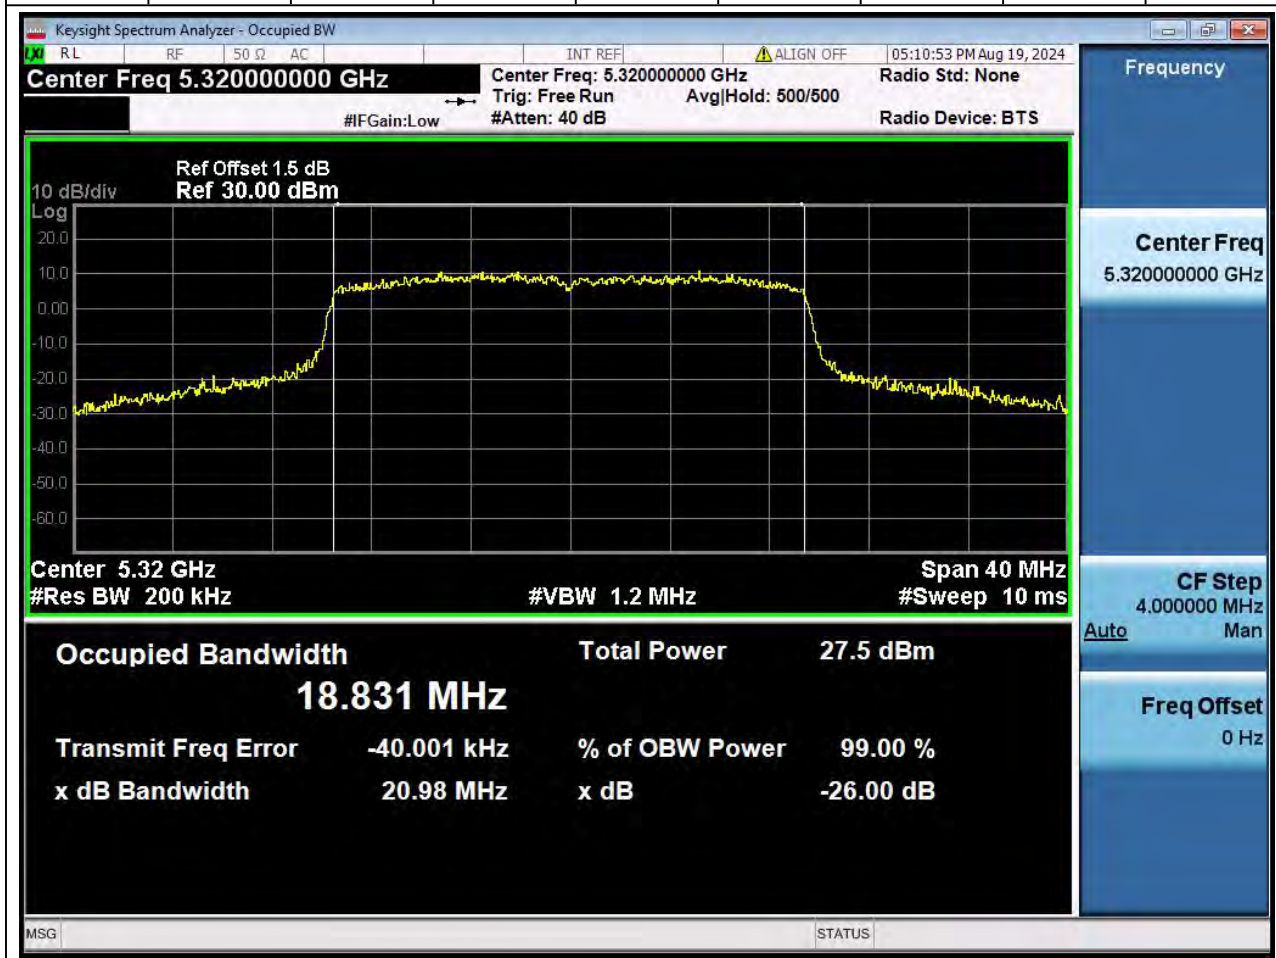

65. 802.11ax_20M_U-NII-2A_H

65.1. A.2.2-99% Bandwidth(NTNV)

Center Frequency (MHz)	OBW Power (%)		RBW (MHz)	Detector	Limit (MHz)	OBW (MHz)		Verdict
5320	99		0.2	Peak	0	18.830929		N/A