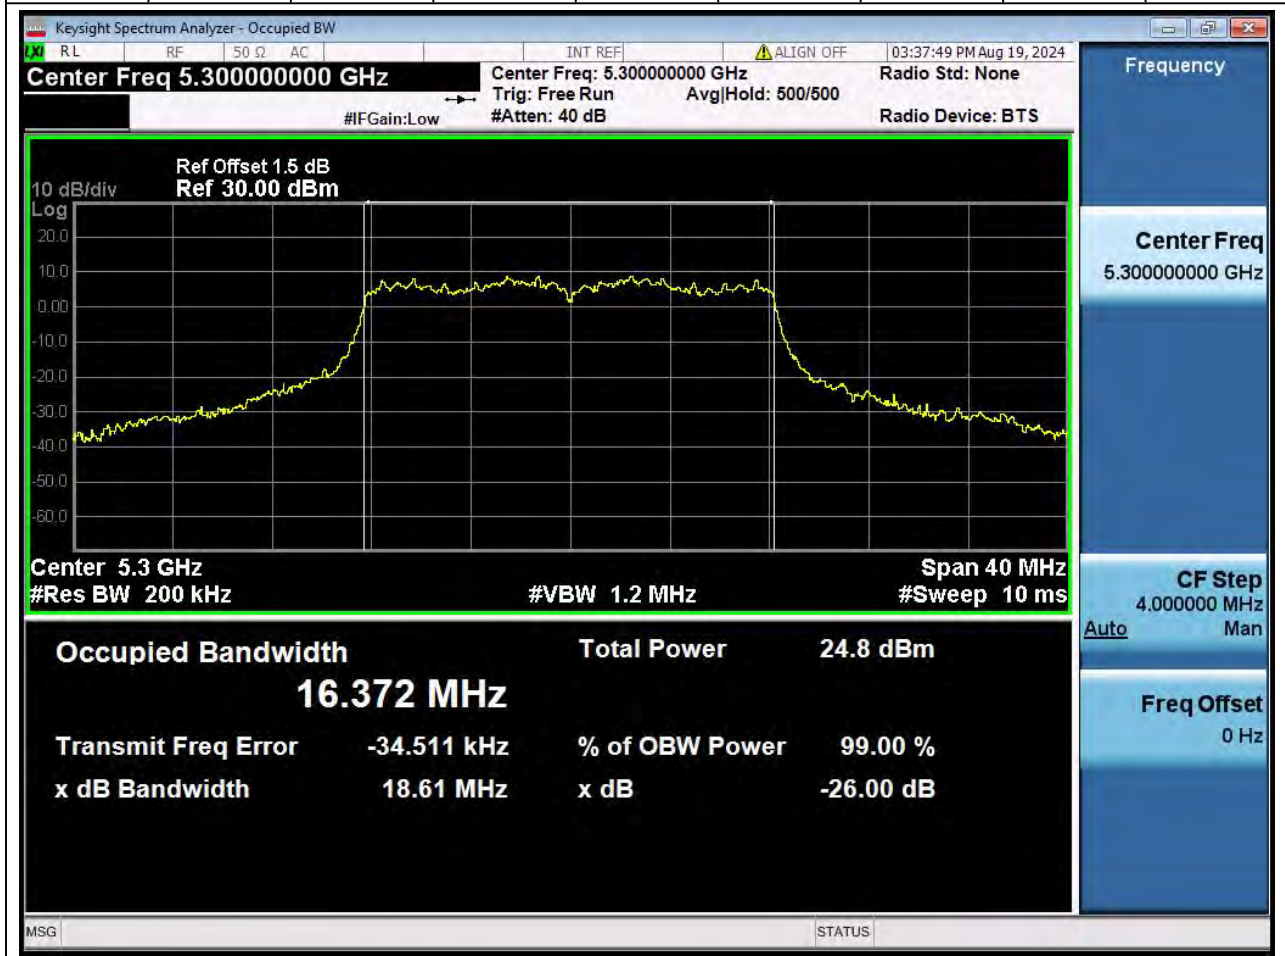

5. 802.11a_20M_U-NII-2A_M

5.1. A.2.2-99% Bandwidth(NTNV)

Center Frequency (MHz)	OBW Power (%)		RBW (MHz)	Detector	Limit (MHz)	OBW (MHz)		Verdict
5300	99		0.2	Peak	0	16.372101		N/A