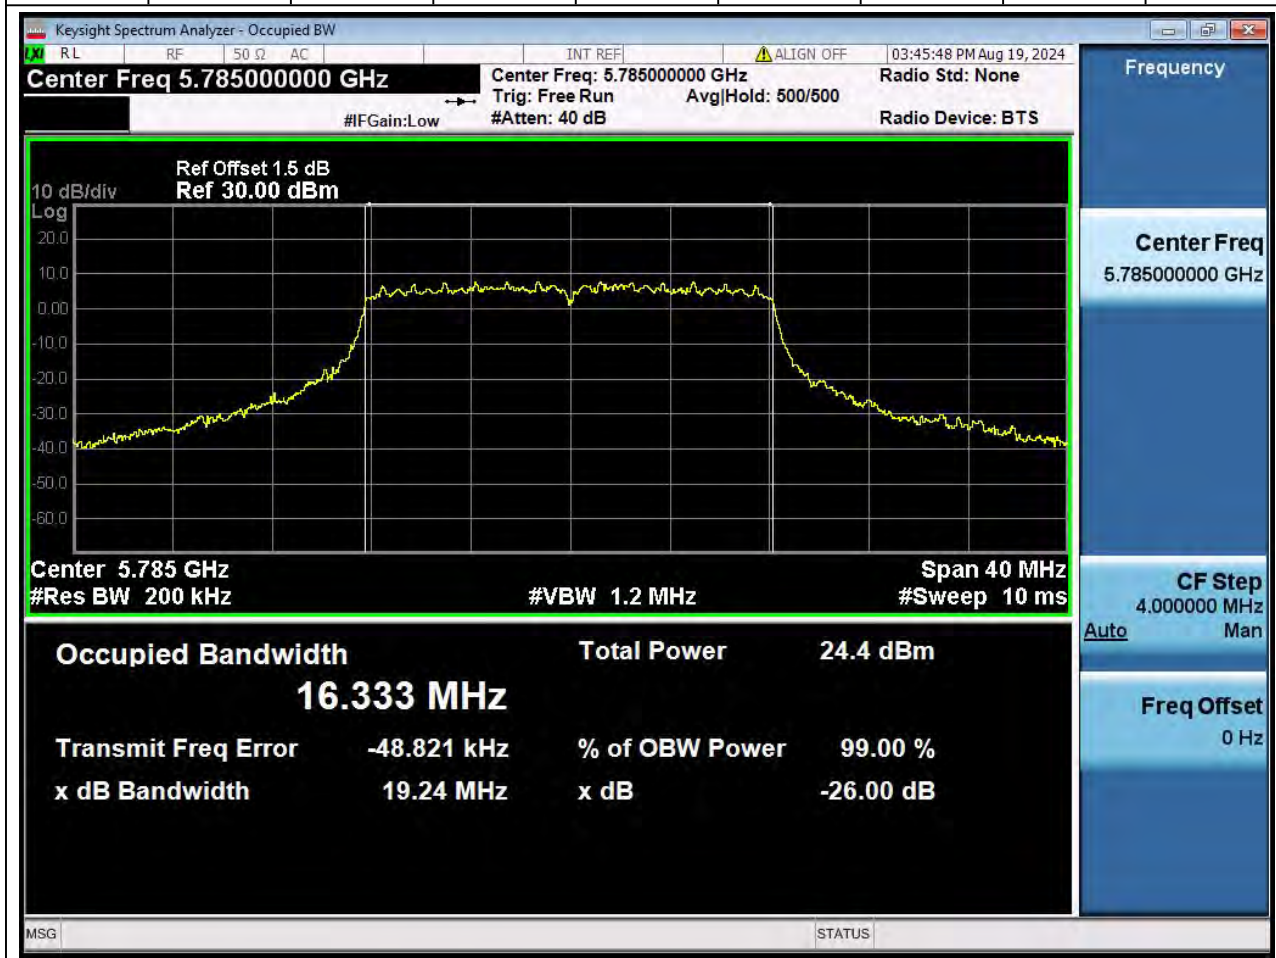

11. 802.11a_20M_U-NII-3_M

11.1. A.2.2-99% Bandwidth(NTNV)

Center Frequency (MHz)	OBW Power (%)		RBW (MHz)	Detector	Limit (MHz)	OBW (MHz)		Verdict
5785	99		0.2	Peak	0	16.332865		N/A