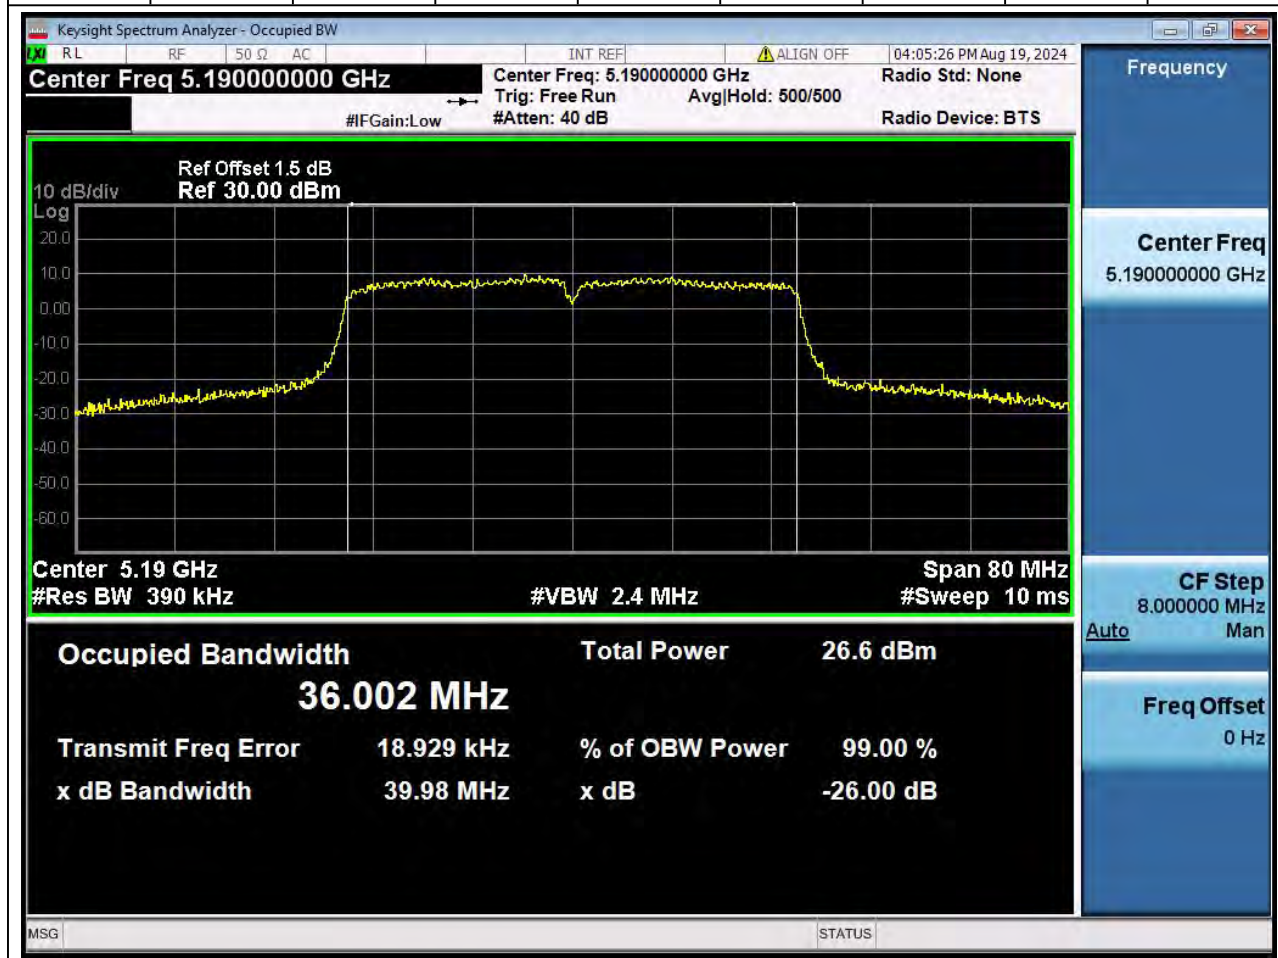

25. 802.11n_40M_U-NII-1_L

25.1. A.2.2-99% Bandwidth(NTNV)

Center Frequency (MHz)	OBW Power (%)		RBW (MHz)	Detector	Limit (MHz)	OBW (MHz)		Verdict
5190	99		0.39	Peak	0	36.001523		N/A