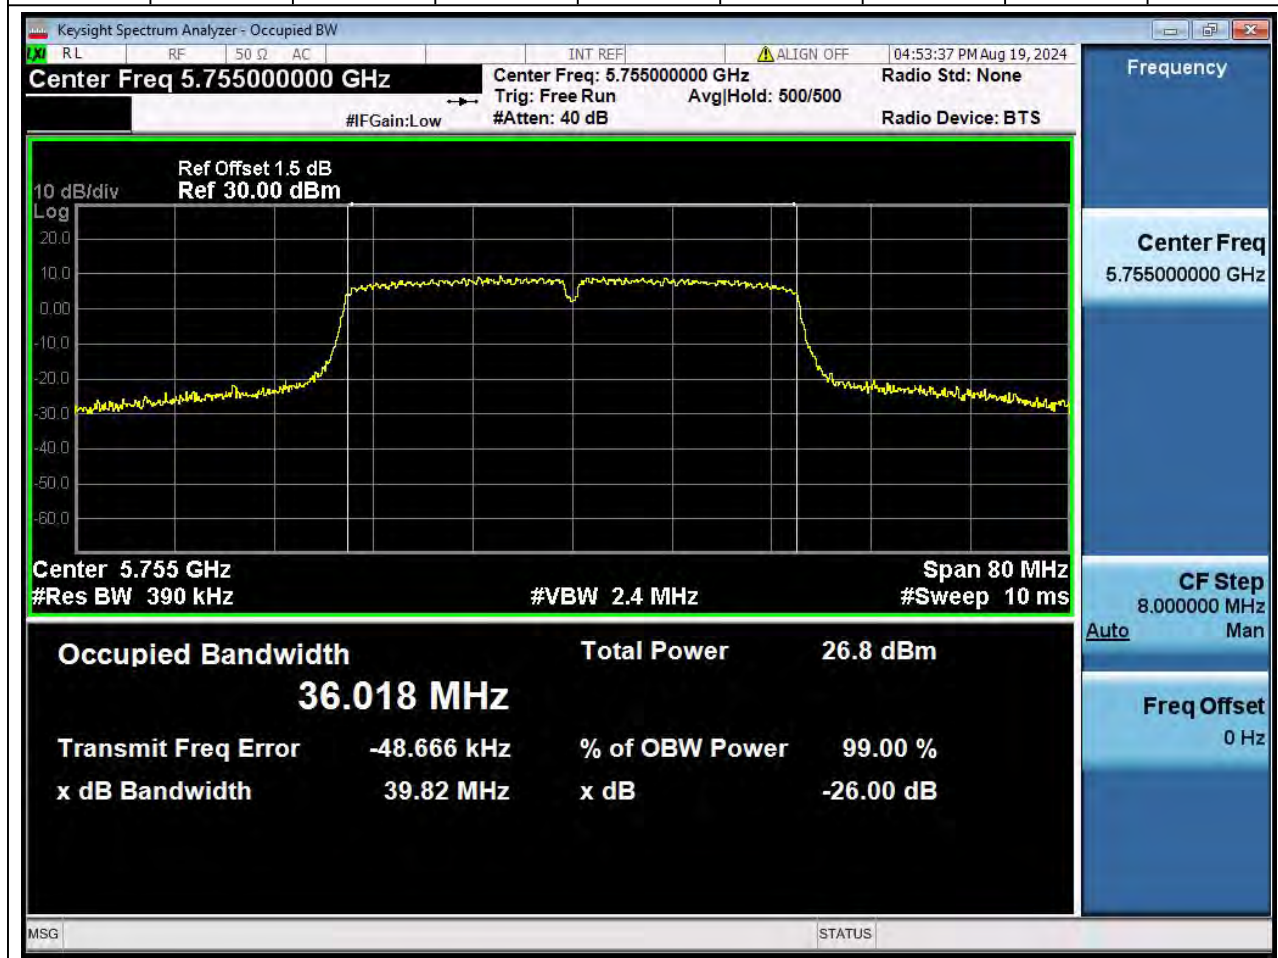

53. 802.11ac_40M_U-NII-3_L

53.1. A.2.2-99% Bandwidth(NTNV)

Center Frequency (MHz)	OBW Power (%)		RBW (MHz)	Detector	Limit (MHz)	OBW (MHz)		Verdict
5755	99		0.39	Peak	0	36.017687		N/A