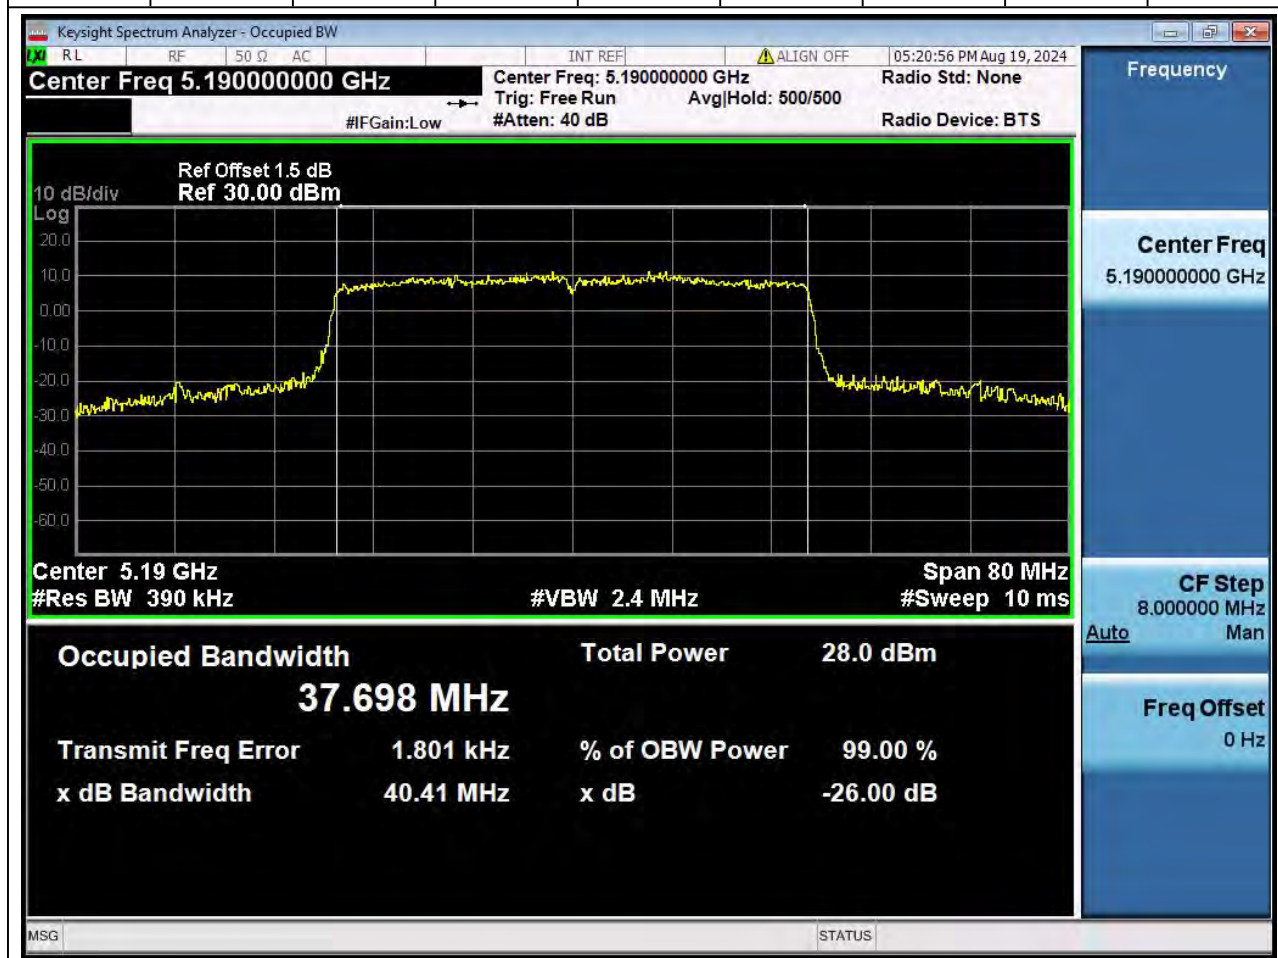

72. 802.11ax_40M_U-NII-1_L

72.1. A.2.2-99% Bandwidth(NTNV)

Center Frequency (MHz)	OBW Power (%)		RBW (MHz)	Detector	Limit (MHz)	OBW (MHz)		Verdict
5190	99		0.39	Peak	0	37.698276		N/A