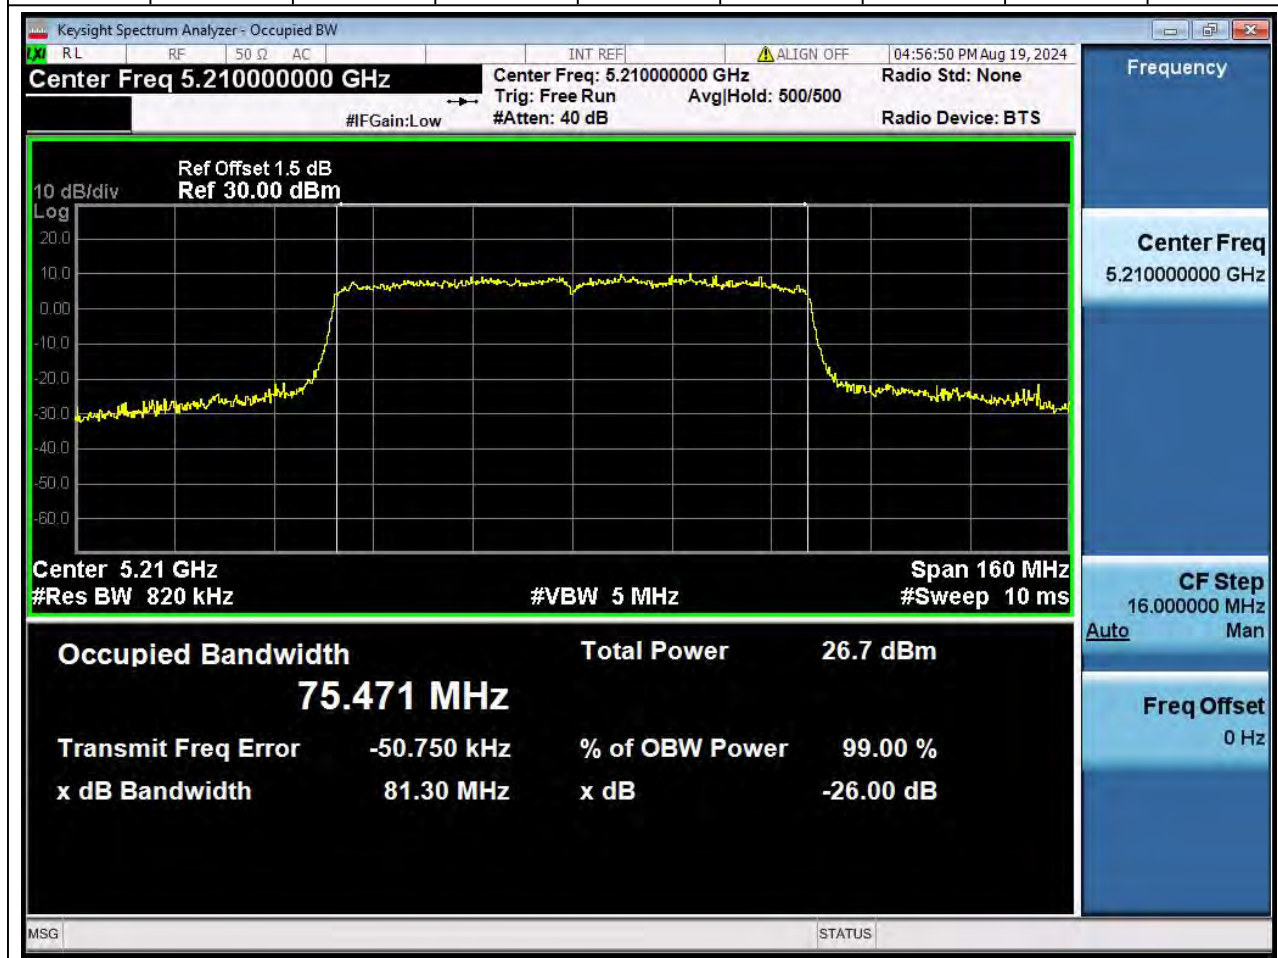

55. 802.11ac_80M_U-NII-1_M

55.1. A.2.2-99% Bandwidth(NTNV)

Center Frequency (MHz)	OBW Power (%)		RBW (MHz)	Detector	Limit (MHz)	OBW (MHz)		Verdict
5210	99		0.82	Peak	0	75.470839		N/A