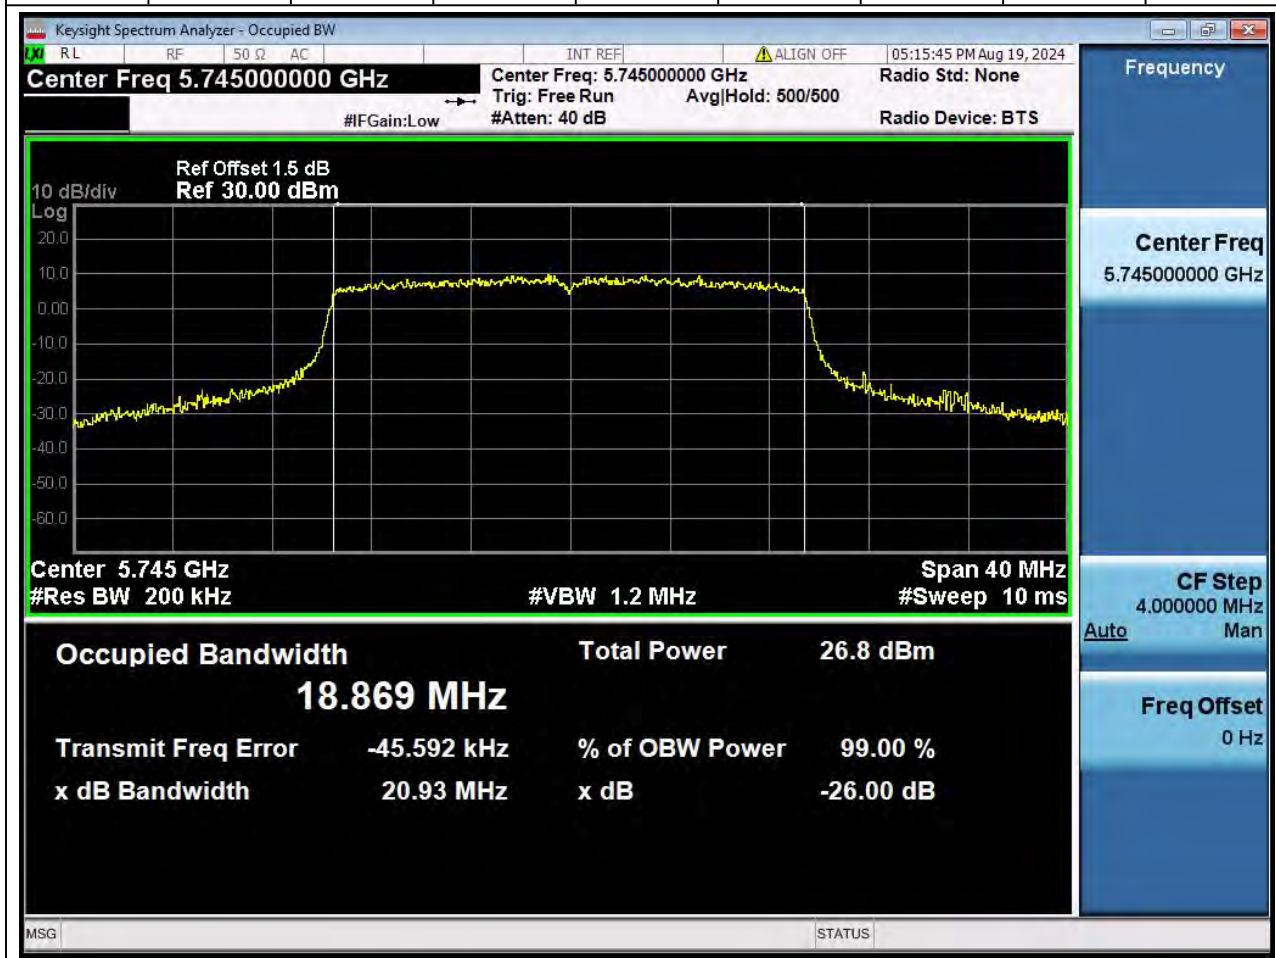

69. 802.11ax_20M_U-NII-3_L

69.1. A.2.2-99% Bandwidth(NTNV)

Center Frequency (MHz)	OBW Power (%)		RBW (MHz)	Detector	Limit (MHz)	OBW (MHz)		Verdict
5745	99		0.2	Peak	0	18.869053		N/A