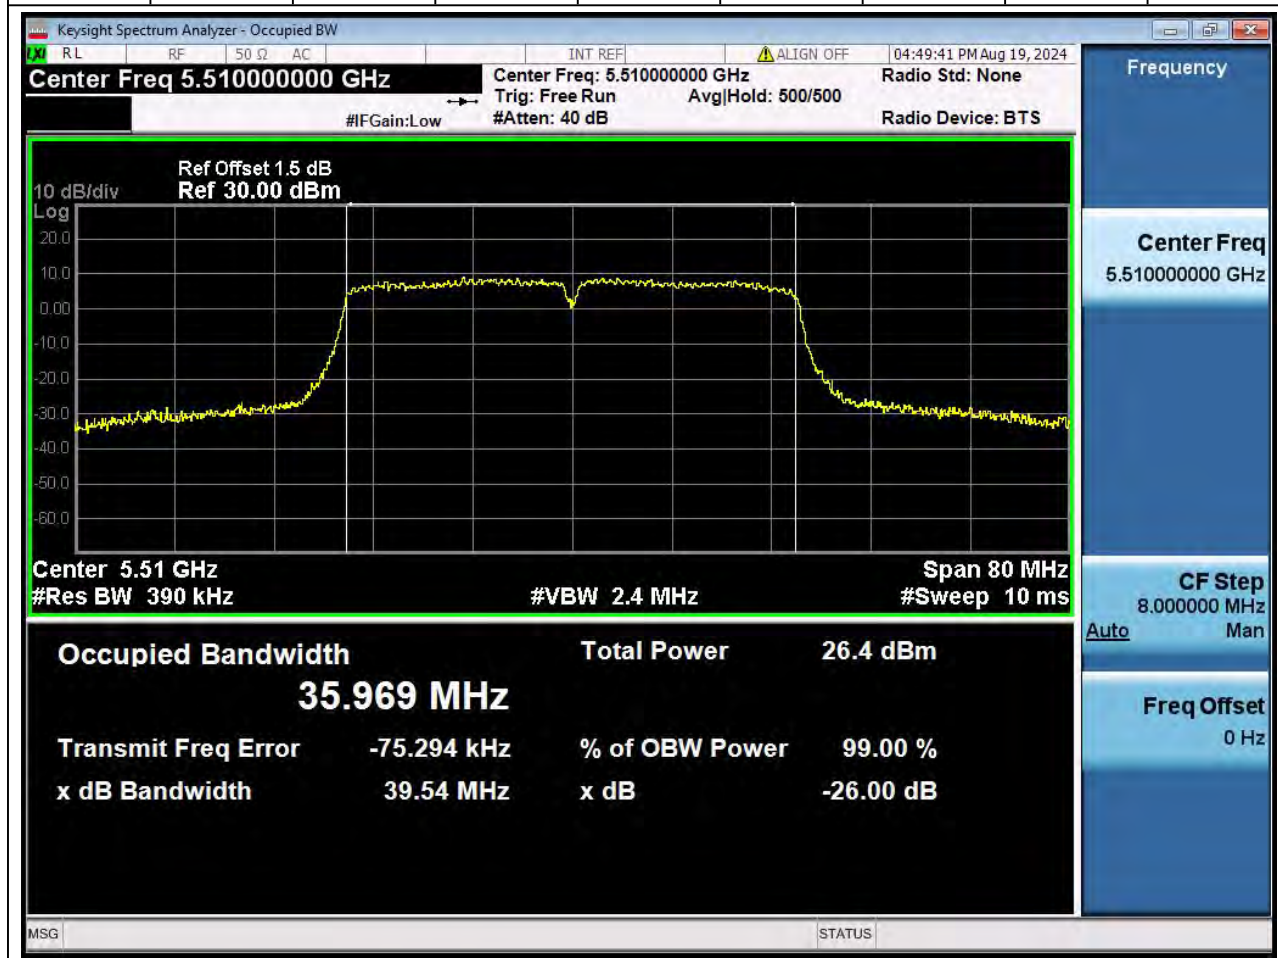

50. 802.11ac_40M_U-NII-2C_L

50.1. A.2.2-99% Bandwidth(NTNV)

Center Frequency (MHz)	OBW Power (%)		RBW (MHz)	Detector	Limit (MHz)	OBW (MHz)		Verdict
5510	99		0.39	Peak	0	35.969298		N/A