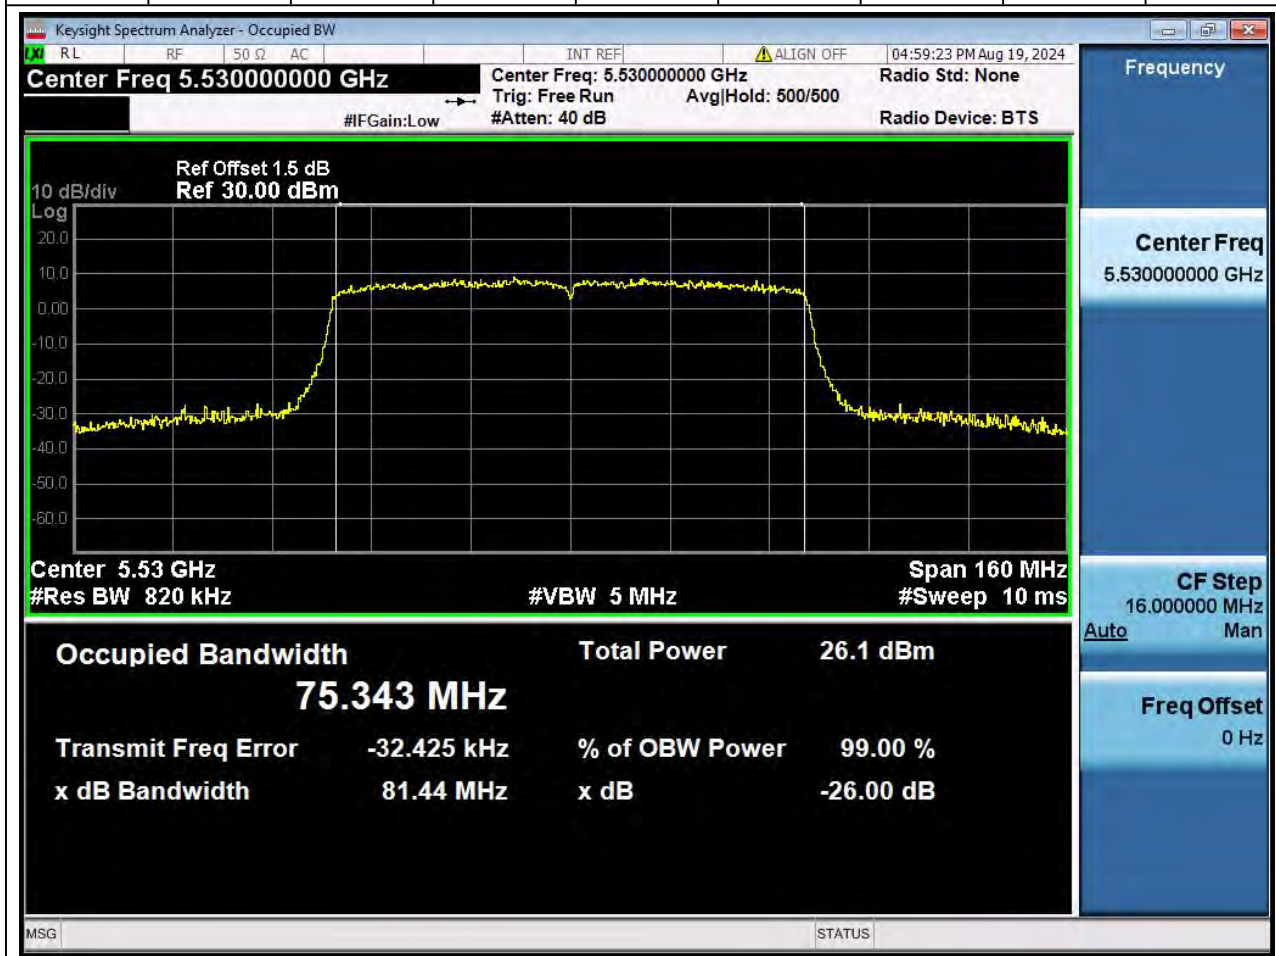

57. 802.11ac_80M_U-NII-2C_M

57.1. A.2.2-99% Bandwidth(NTNV)

Center Frequency (MHz)	OBW Power (%)		RBW (MHz)	Detector	Limit (MHz)	OBW (MHz)		Verdict
5530	99		0.82	Peak	0	75.342744		N/A