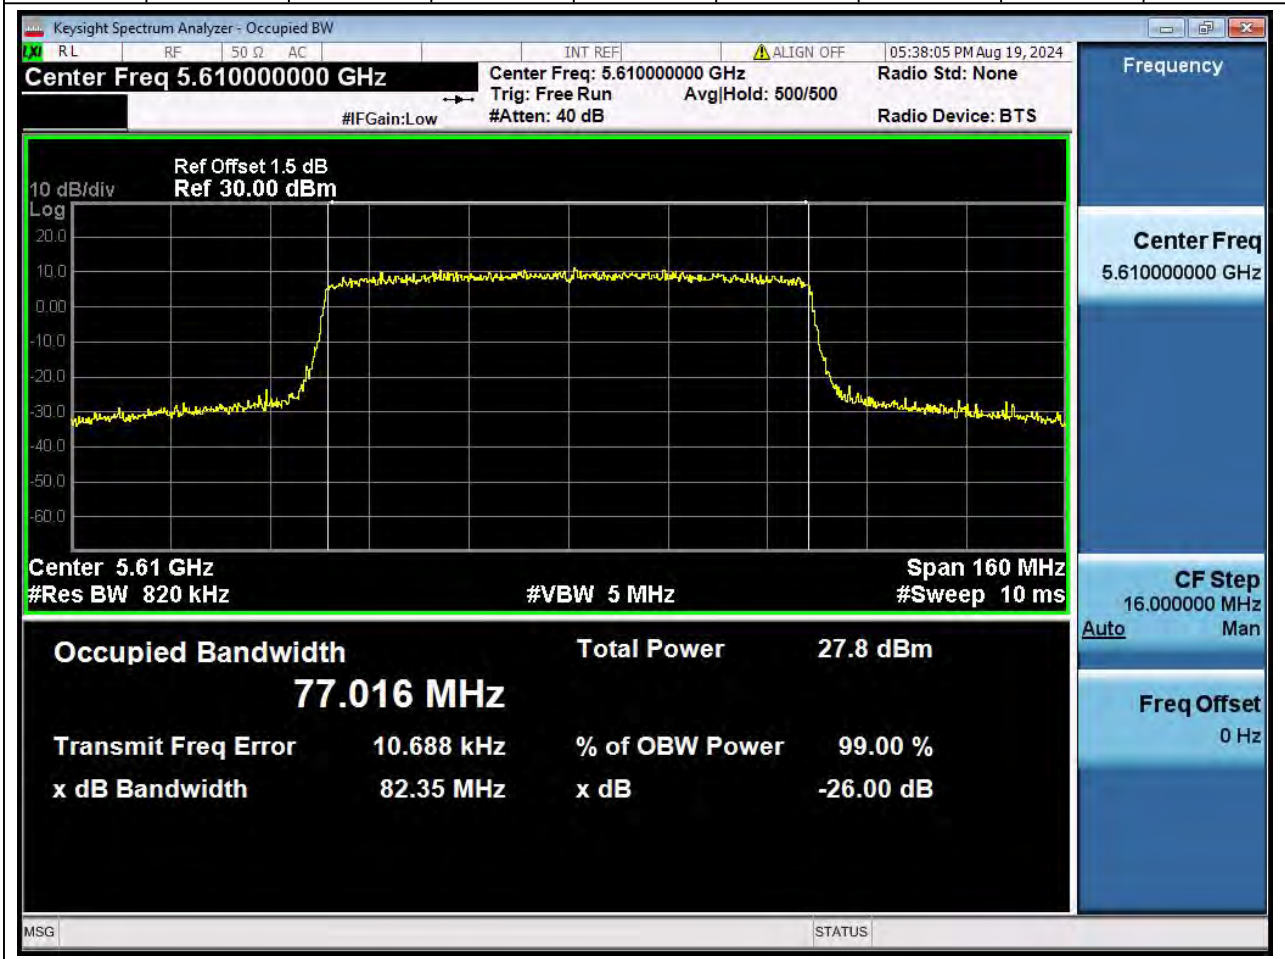

84. 802.11ax_80H_U-NII-2C_H

84.1. A.2.2-99% Bandwidth(NTNV)

Center Frequency (MHz)	OBW Power (%)		RBW (MHz)	Detector	Limit (MHz)	OBW (MHz)		Verdict
5610	99		0.82	Peak	0	77.01637		N/A