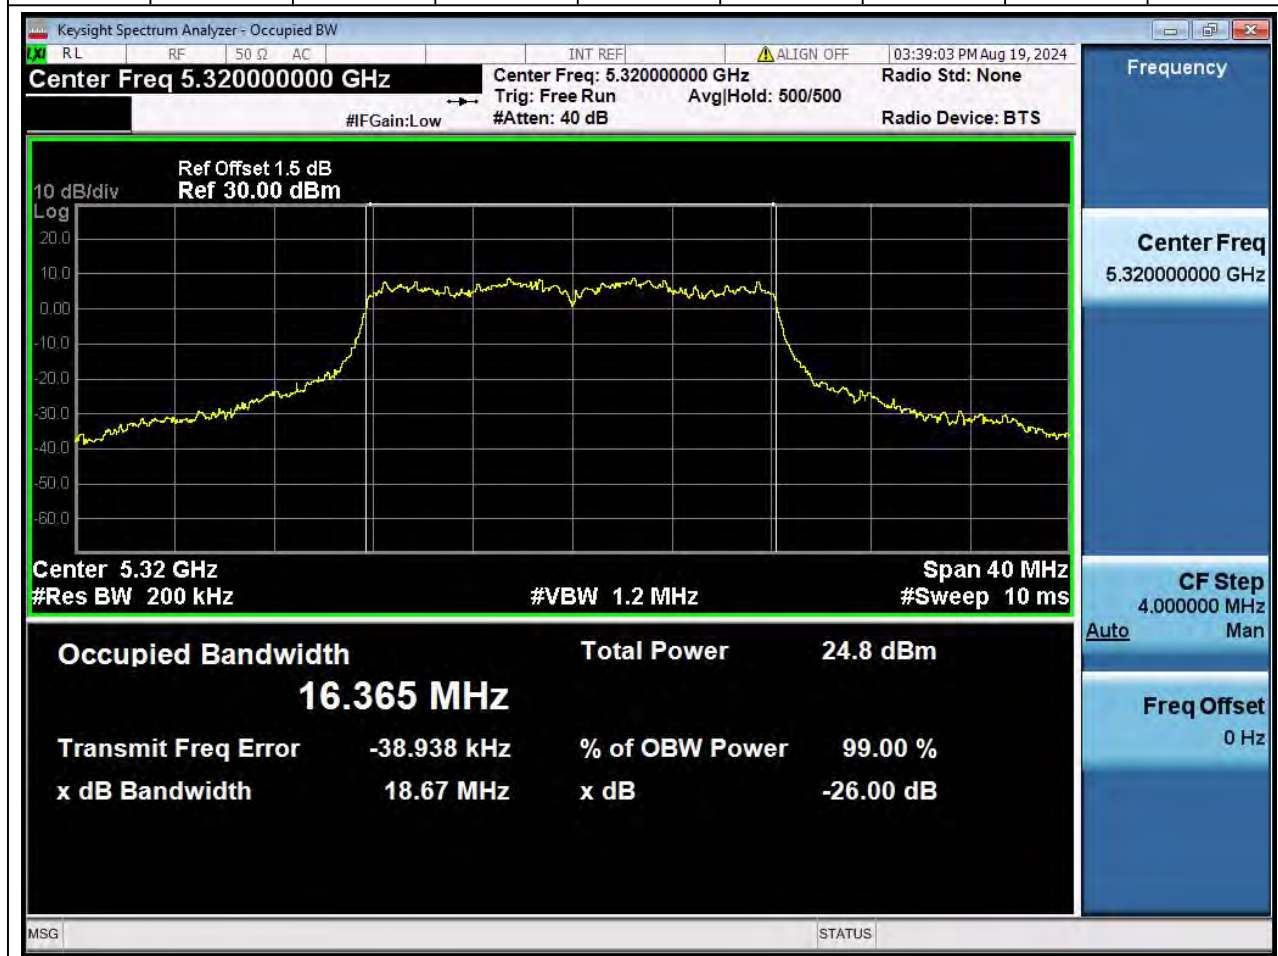

6. 802.11a_20M_U-NII-2A_H

6.1. A.2.2-99% Bandwidth(NTNV)

Center Frequency (MHz)	OBW Power (%)		RBW (MHz)	Detector	Limit (MHz)	OBW (MHz)		Verdict
5320	99		0.2	Peak	0	16.364802		N/A