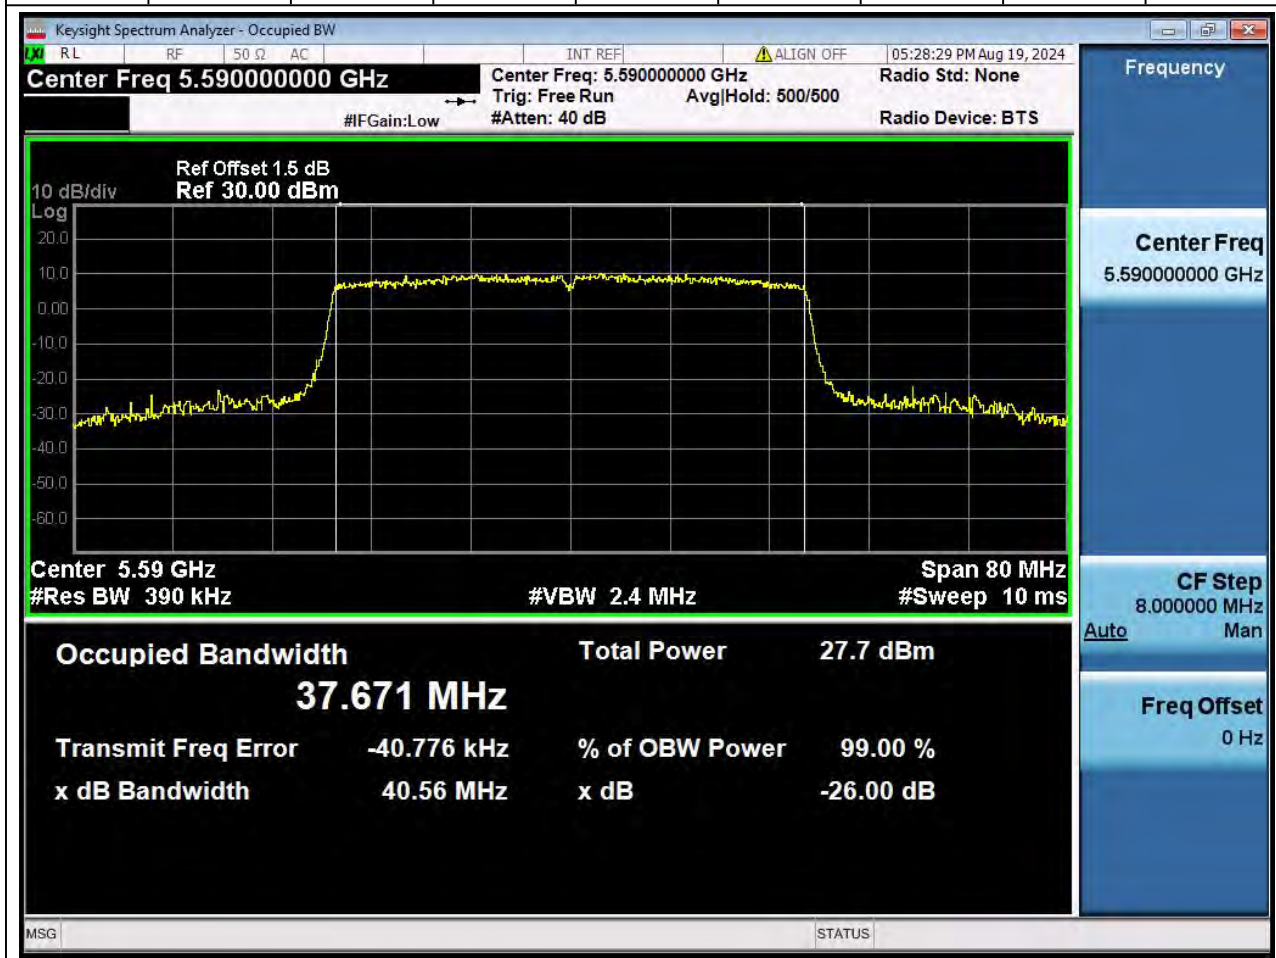

77. 802.11ax_40M_U-NII-2C_M

77.1. A.2.2-99% Bandwidth(NTNV)

Center Frequency (MHz)	OBW Power (%)		RBW (MHz)	Detector	Limit (MHz)	OBW (MHz)		Verdict
5590	99		0.39	Peak	0	37.670948		N/A