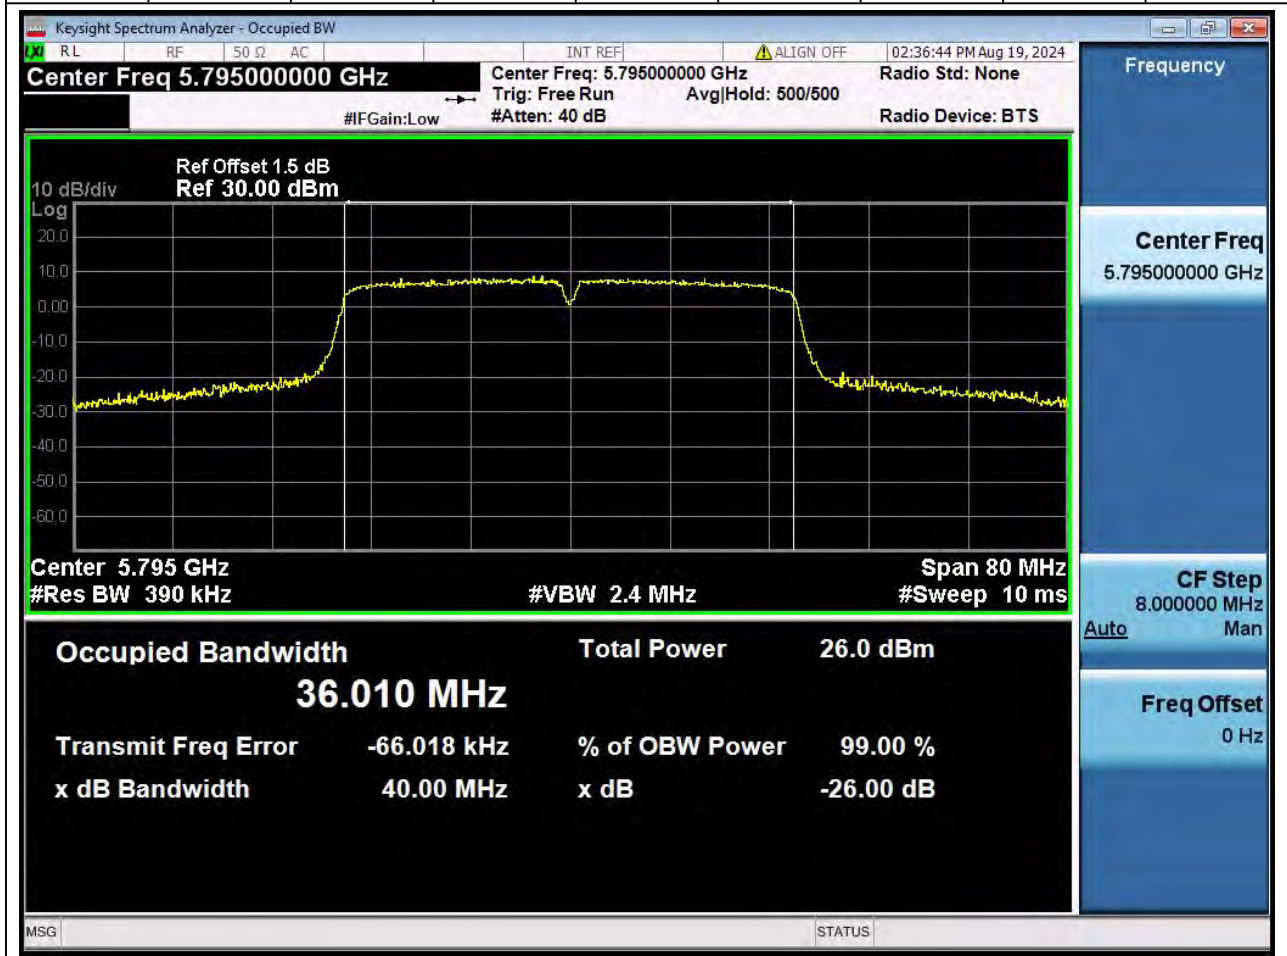

54. 802.11ac_40M_U-NII-3_H

54.1. A.2.2-99% Bandwidth(NTNV)

Center Frequency (MHz)	OBW Power (%)		RBW (MHz)	Detector	Limit (MHz)	OBW (MHz)		Verdict
5795	99		0.39	Peak	0	36.009927		N/A