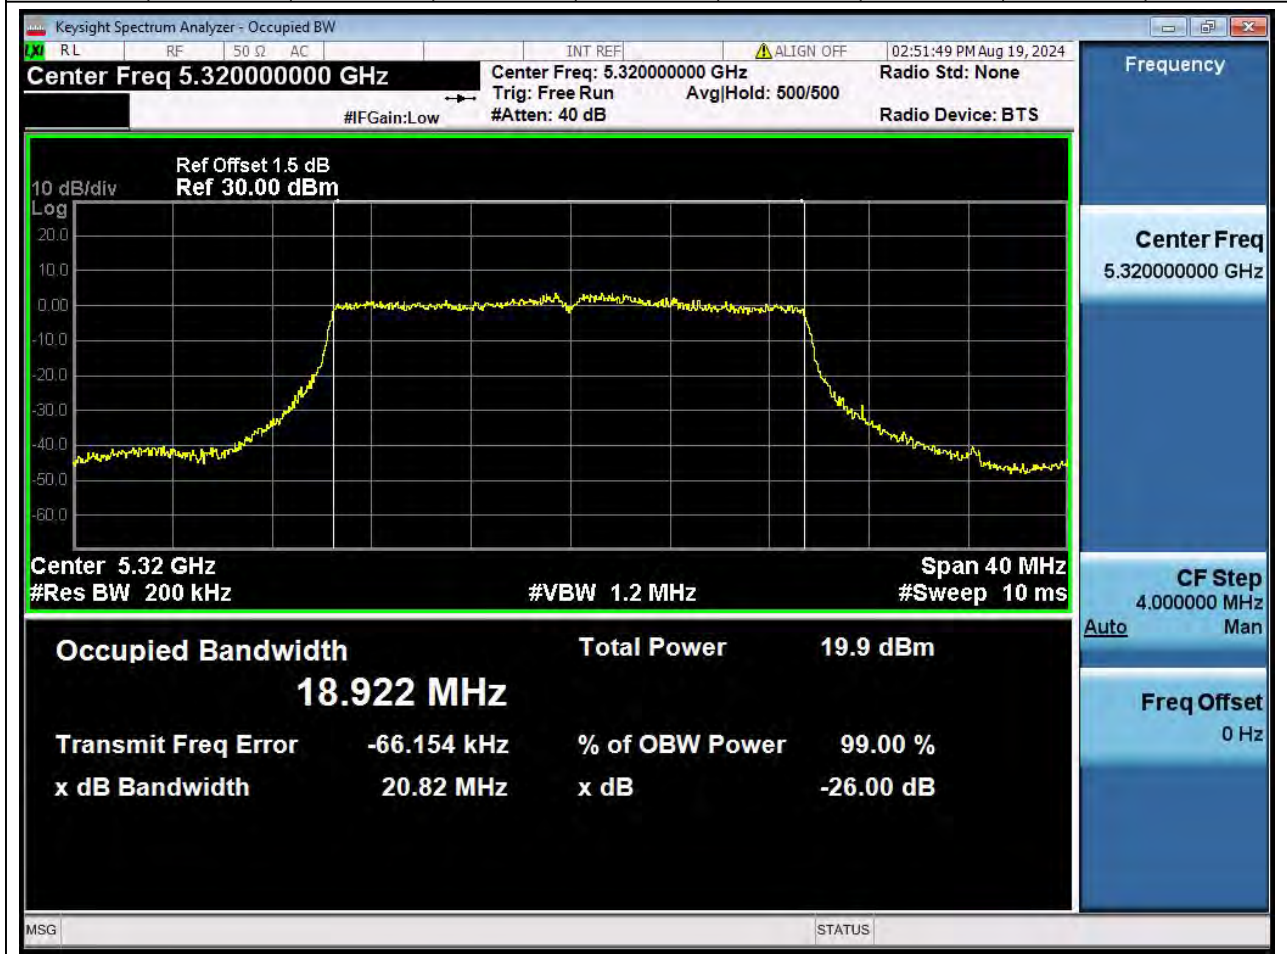

65. 802.11ax_20M_U-NII-2A_H

65.1. A.2.2-99% Bandwidth(NTNV)

Center Frequency (MHz)	OBW Power (%)		RBW (MHz)	Detector	Limit (MHz)	OBW (MHz)		Verdict
5320	99		0.2	Peak	0	18.92188		N/A