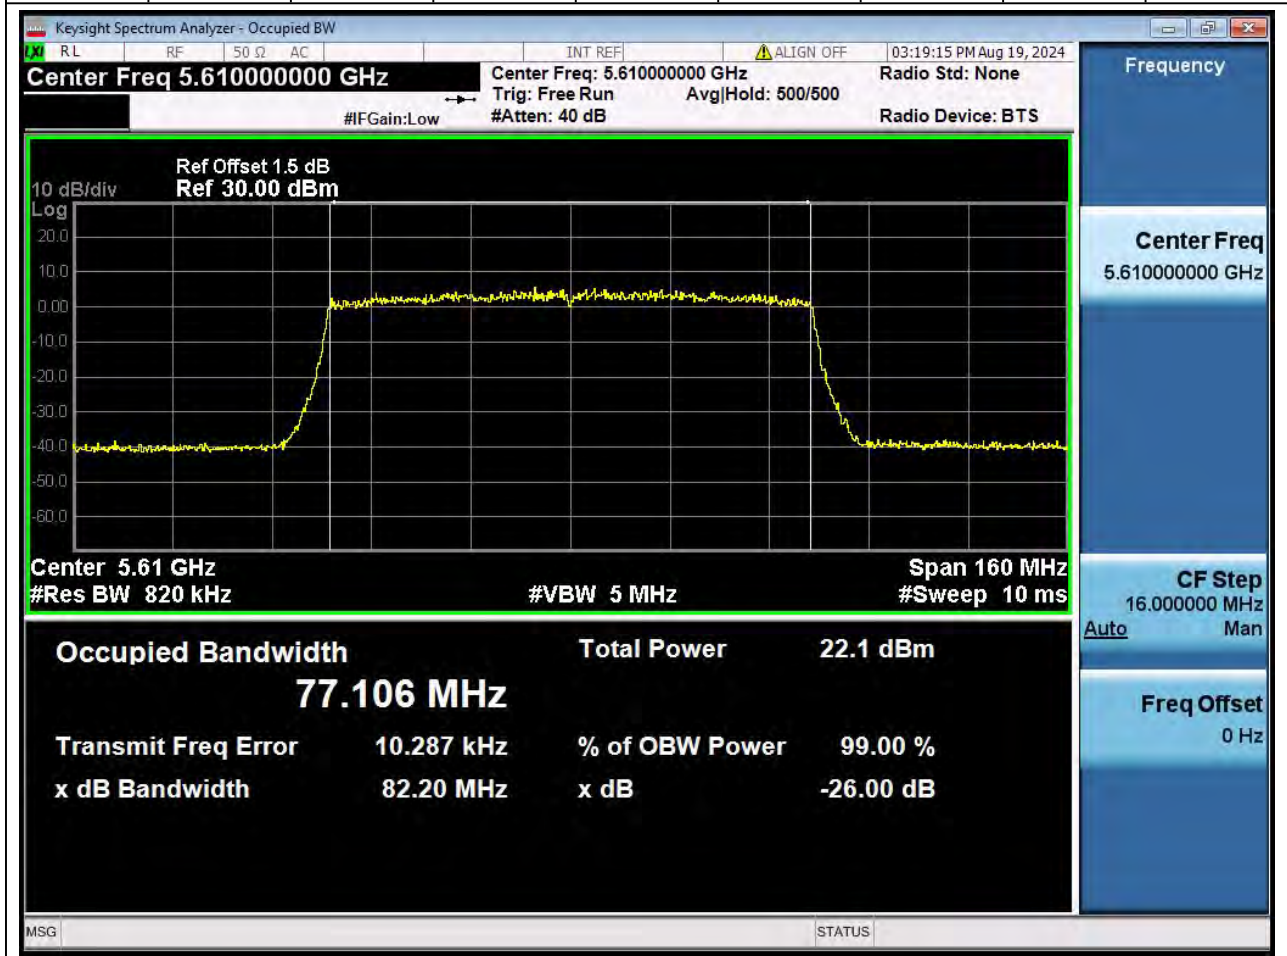

84. 802.11ax_80H_U-NII-2C_H

84.1. A.2.2-99% Bandwidth(NTNV)

Center Frequency (MHz)	OBW Power (%)		RBW (MHz)	Detector	Limit (MHz)	OBW (MHz)		Verdict
5610	99		0.82	Peak	0	77.105852		N/A