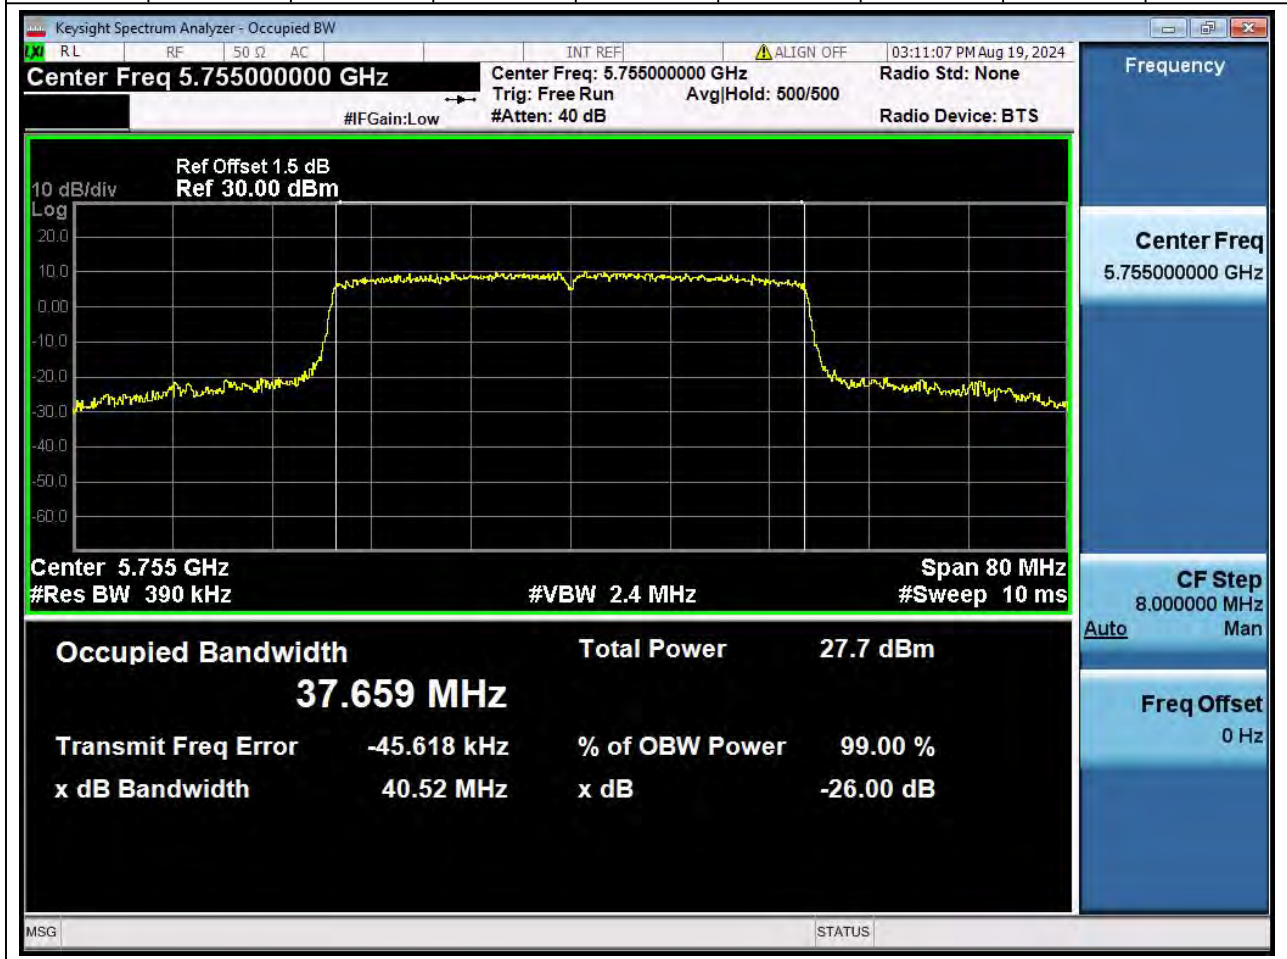

79. 802.11ax_40M_U-NII-3_L

79.1. A.2.2-99% Bandwidth(NTNV)

Center Frequency (MHz)	OBW Power (%)		RBW (MHz)	Detector	Limit (MHz)	OBW (MHz)		Verdict
5755	99		0.39	Peak	0	37.659037		N/A