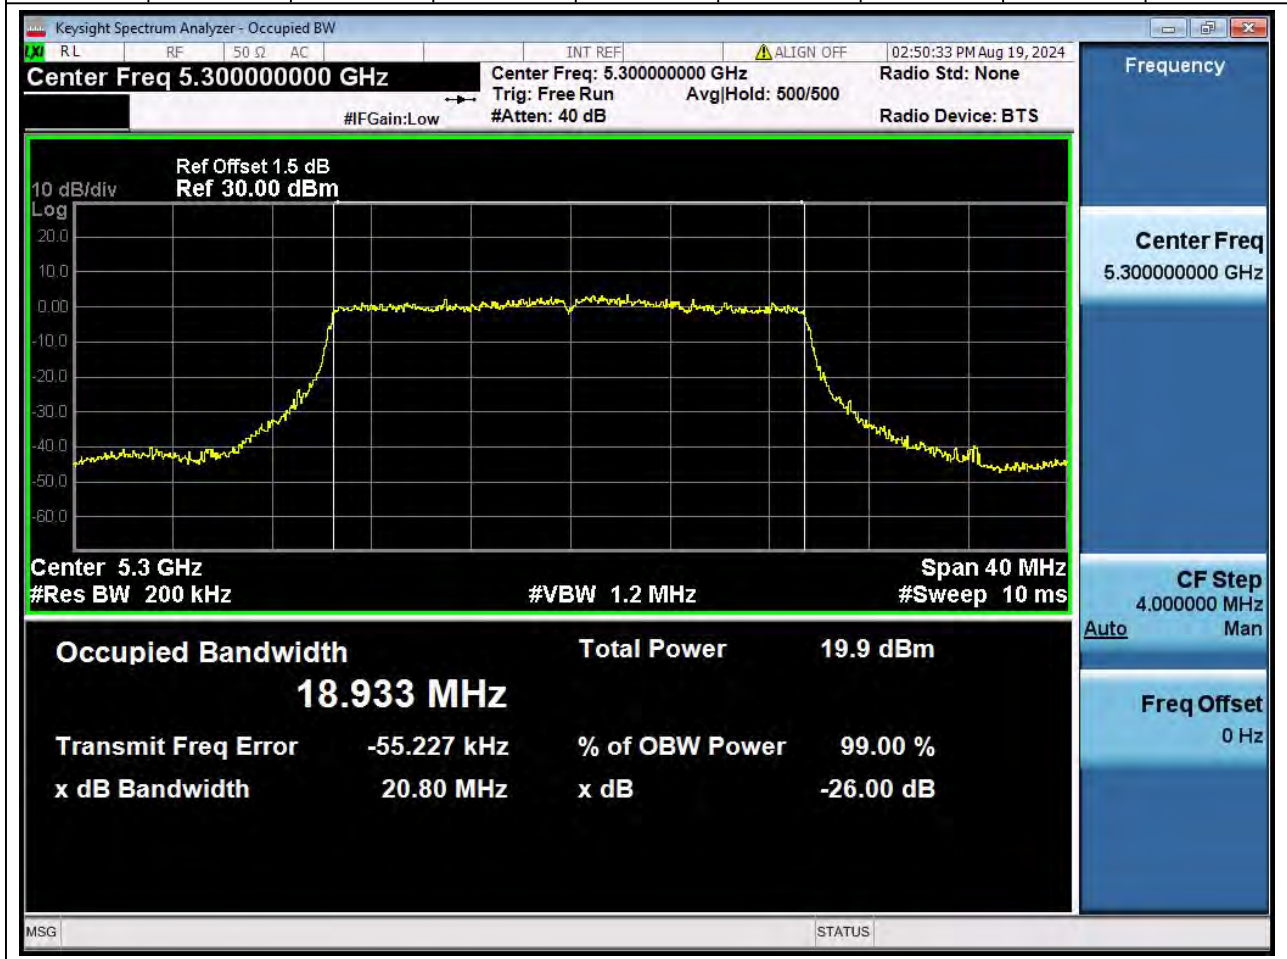

64. 802.11ax_20M_U-NII-2A_M

64.1. A.2.2-99% Bandwidth(NTNV)

Center Frequency (MHz)	OBW Power (%)		RBW (MHz)	Detector	Limit (MHz)	OBW (MHz)		Verdict
5300	99		0.2	Peak	0	18.932727		N/A