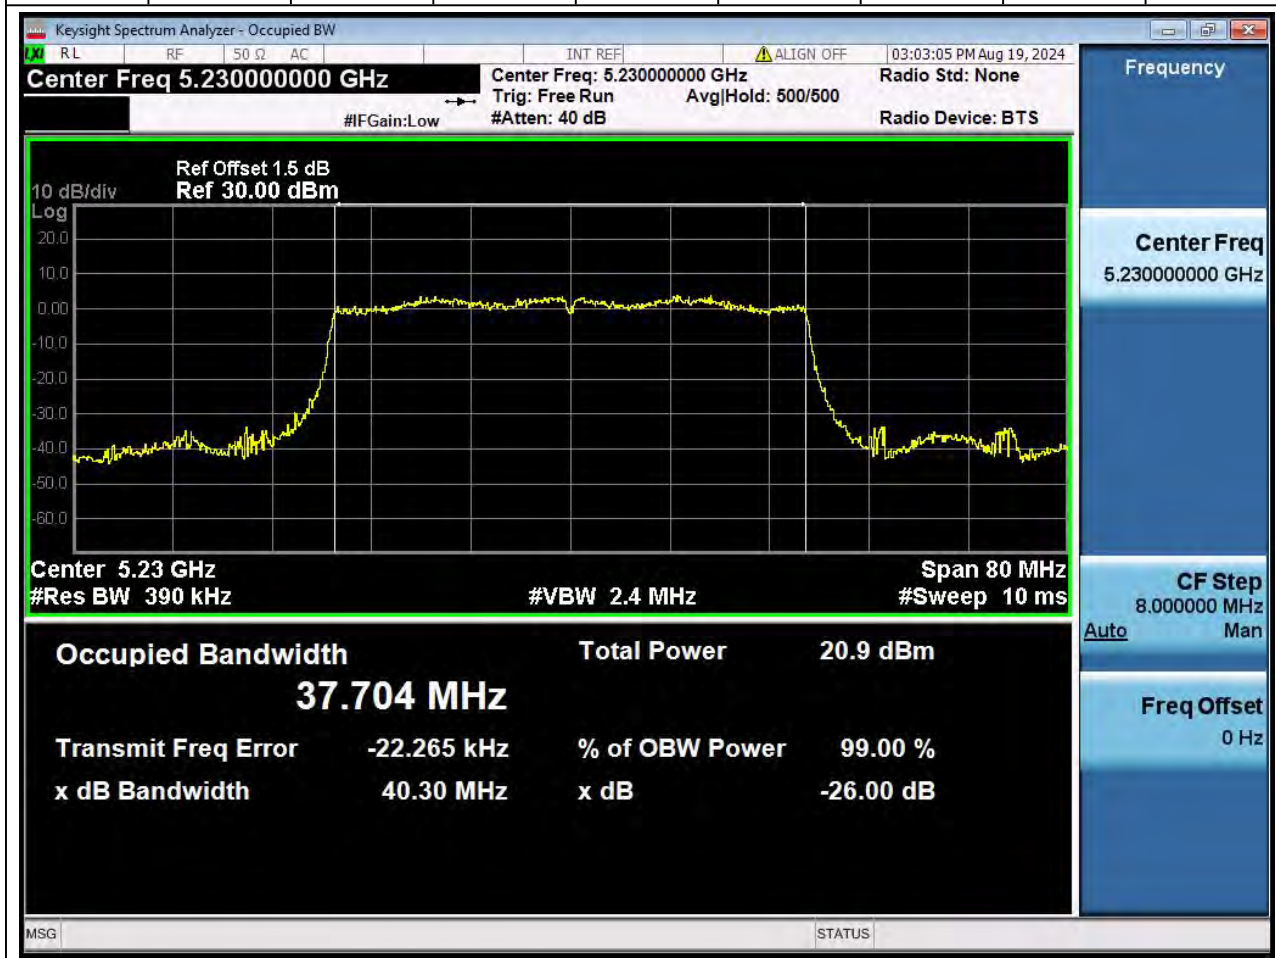

73. 802.11ax_40M_U-NII-1_H

73.1. A.2.2-99% Bandwidth(NTNV)

Center Frequency (MHz)	OBW Power (%)		RBW (MHz)	Detector	Limit (MHz)	OBW (MHz)		Verdict
5230	99		0.39	Peak	0	37.704091		N/A