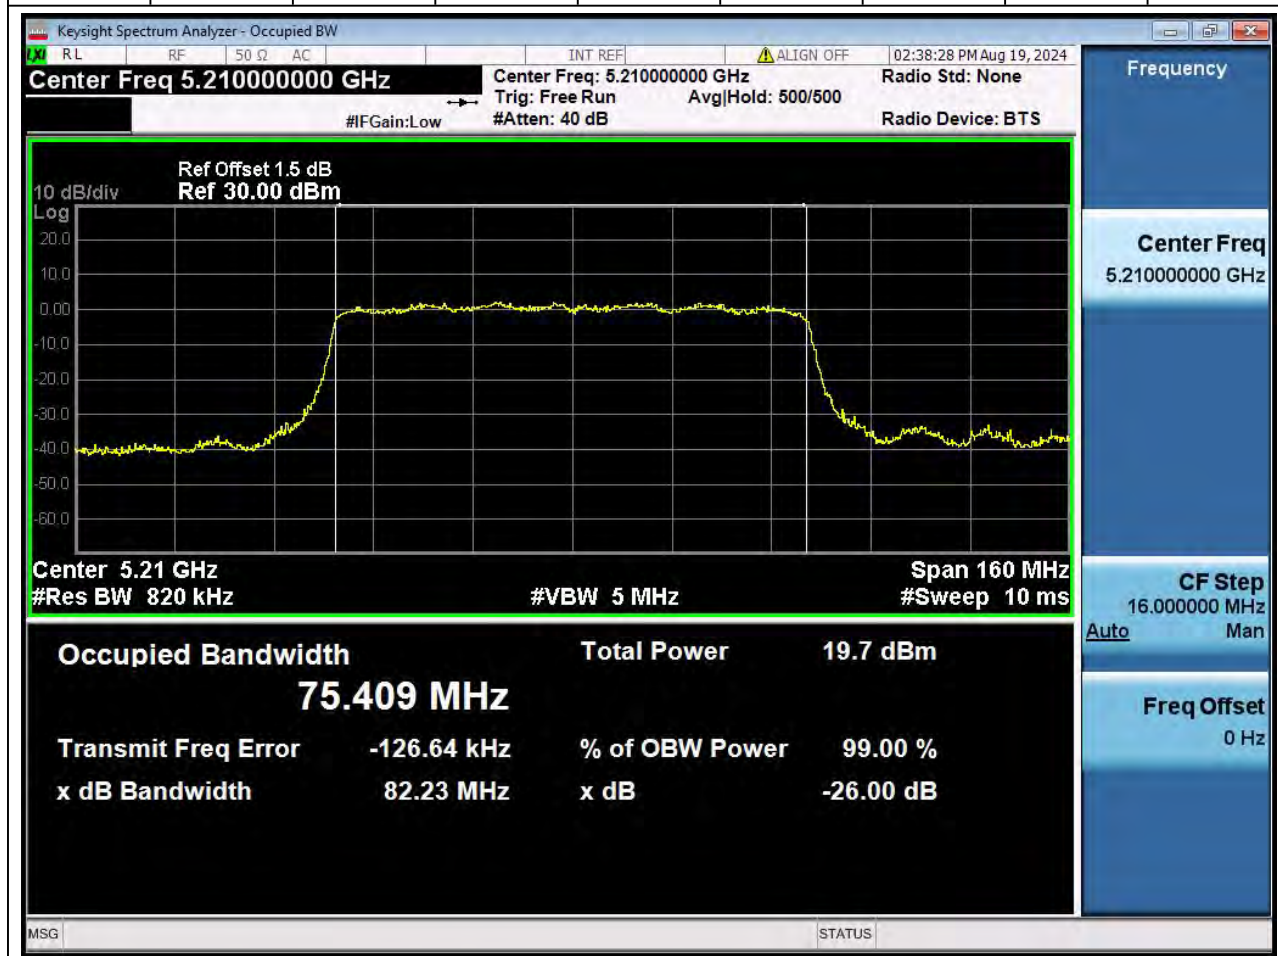

55. 802.11ac_80M_U-NII-1_M

55.1. A.2.2-99% Bandwidth(NTNV)

Center Frequency (MHz)	OBW Power (%)		RBW (MHz)	Detector	Limit (MHz)	OBW (MHz)		Verdict
5210	99		0.82	Peak	0	75.40881		N/A