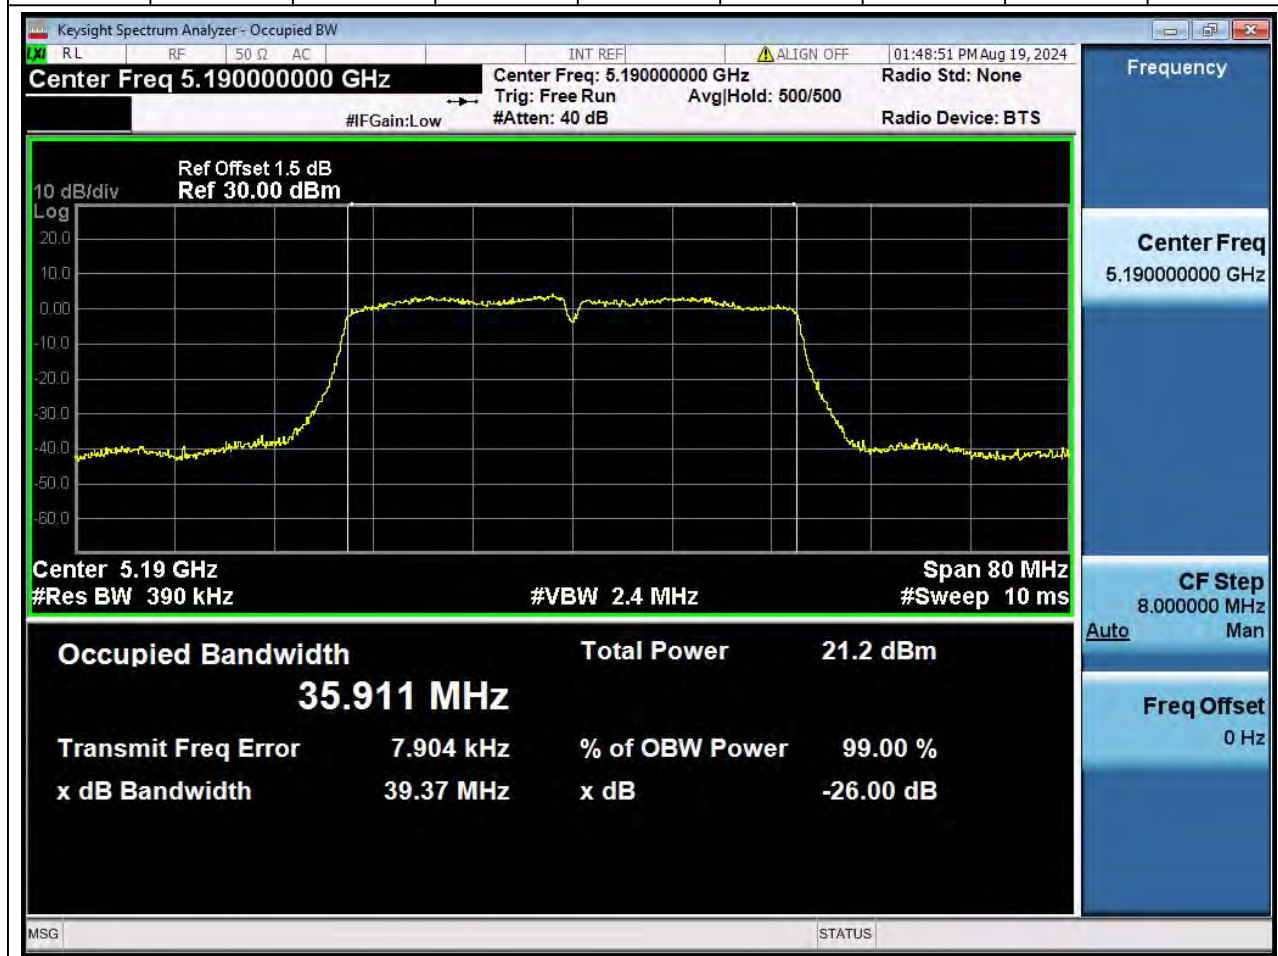

25. 802.11n_40M_U-NII-1_L

25.1. A.2.2-99% Bandwidth(NTNV)

Center Frequency (MHz)	OBW Power (%)		RBW (MHz)	Detector	Limit (MHz)	OBW (MHz)		Verdict
5190	99		0.39	Peak	0	35.91100 1		N/A