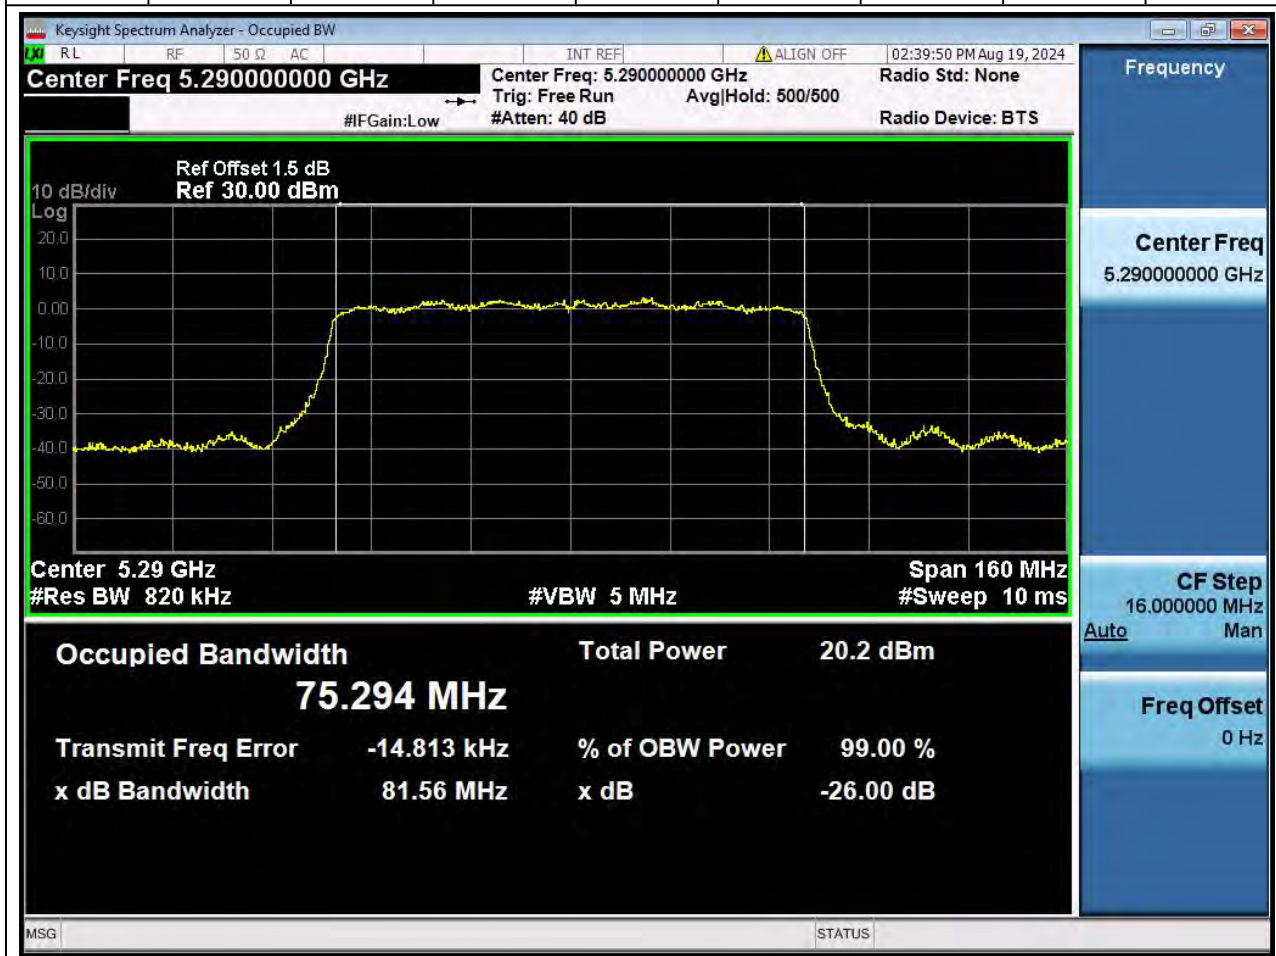

56. 802.11ac_80M_U-NII-2A_M

56.1. A.2.2-99% Bandwidth(NTNV)

Center Frequency (MHz)	OBW Power (%)		RBW (MHz)	Detector	Limit (MHz)	OBW (MHz)		Verdict
5290	99		0.82	Peak	0	75.294425		N/A