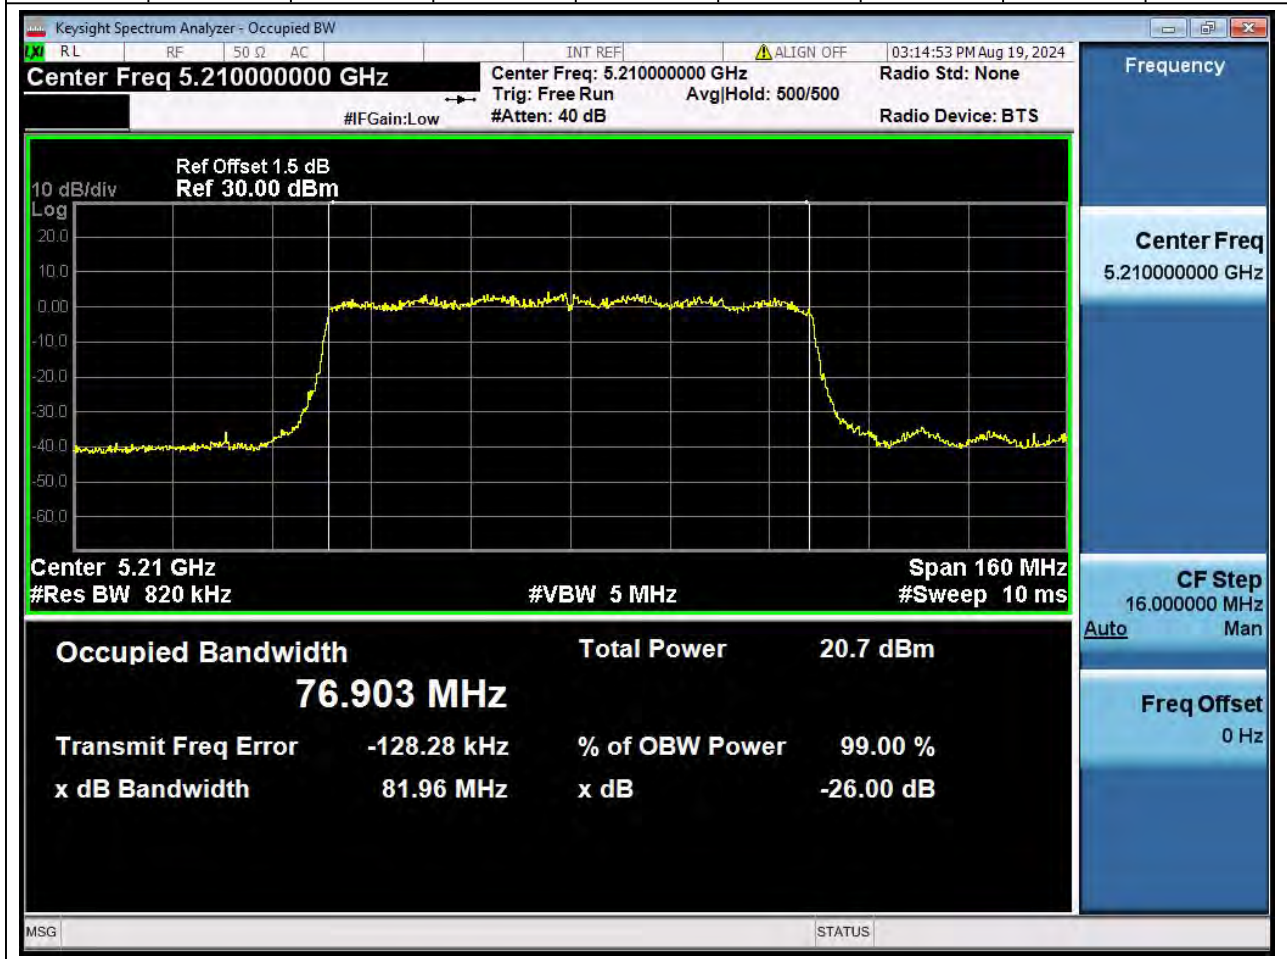

81. 802.11ax_80M_U-NII-1_M

81.1. A.2.2-99% Bandwidth(NTNV)

Center Frequency (MHz)	OBW Power (%)		RBW (MHz)	Detector	Limit (MHz)	OBW (MHz)		Verdict
5210	99		0.82	Peak	0	76.902718		N/A