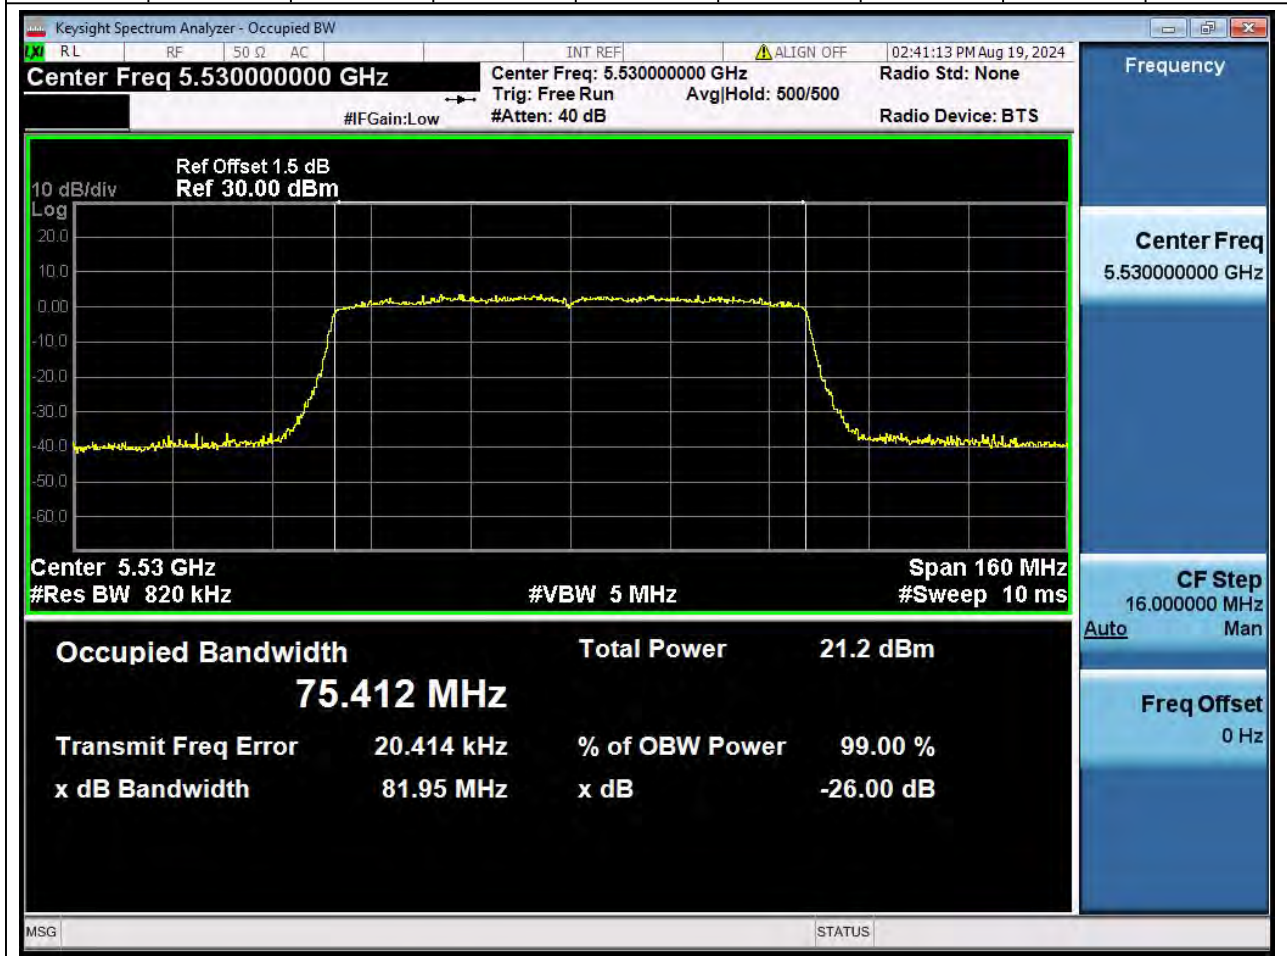

57. 802.11ac_80M_U-NII-2C_M

57.1. A.2.2-99% Bandwidth(NTNV)

Center Frequency (MHz)	OBW Power (%)		RBW (MHz)	Detector	Limit (MHz)	OBW (MHz)		Verdict
5530	99		0.82	Peak	0	75.412193		N/A