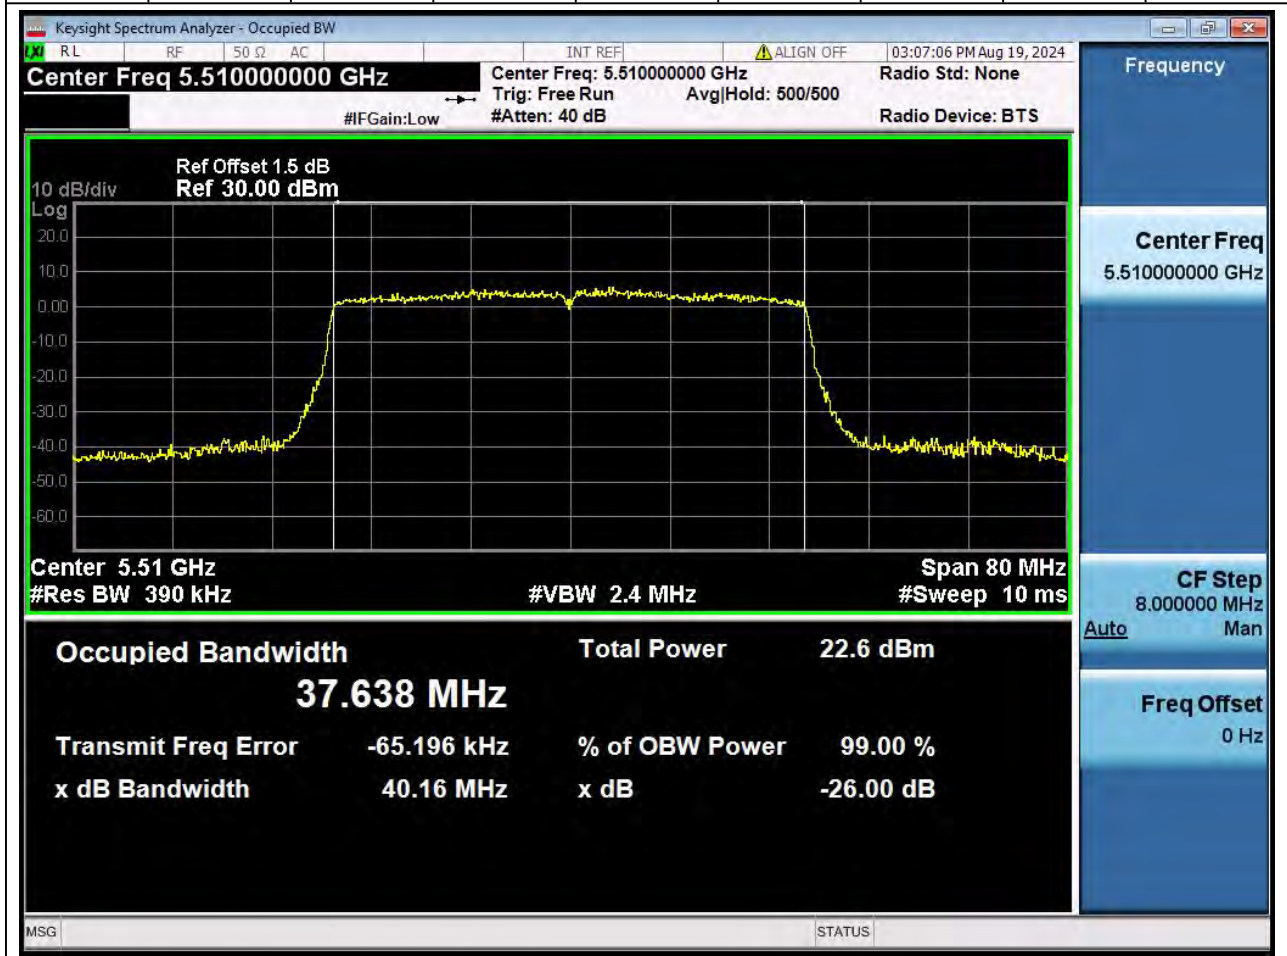

76. 802.11ax_40M_U-NII-2C_L

76.1. A.2.2-99% Bandwidth(NTNV)

Center Frequency (MHz)	OBW Power (%)		RBW (MHz)	Detector	Limit (MHz)	OBW (MHz)		Verdict
5510	99		0.39	Peak	0	37.63783 1		N/A