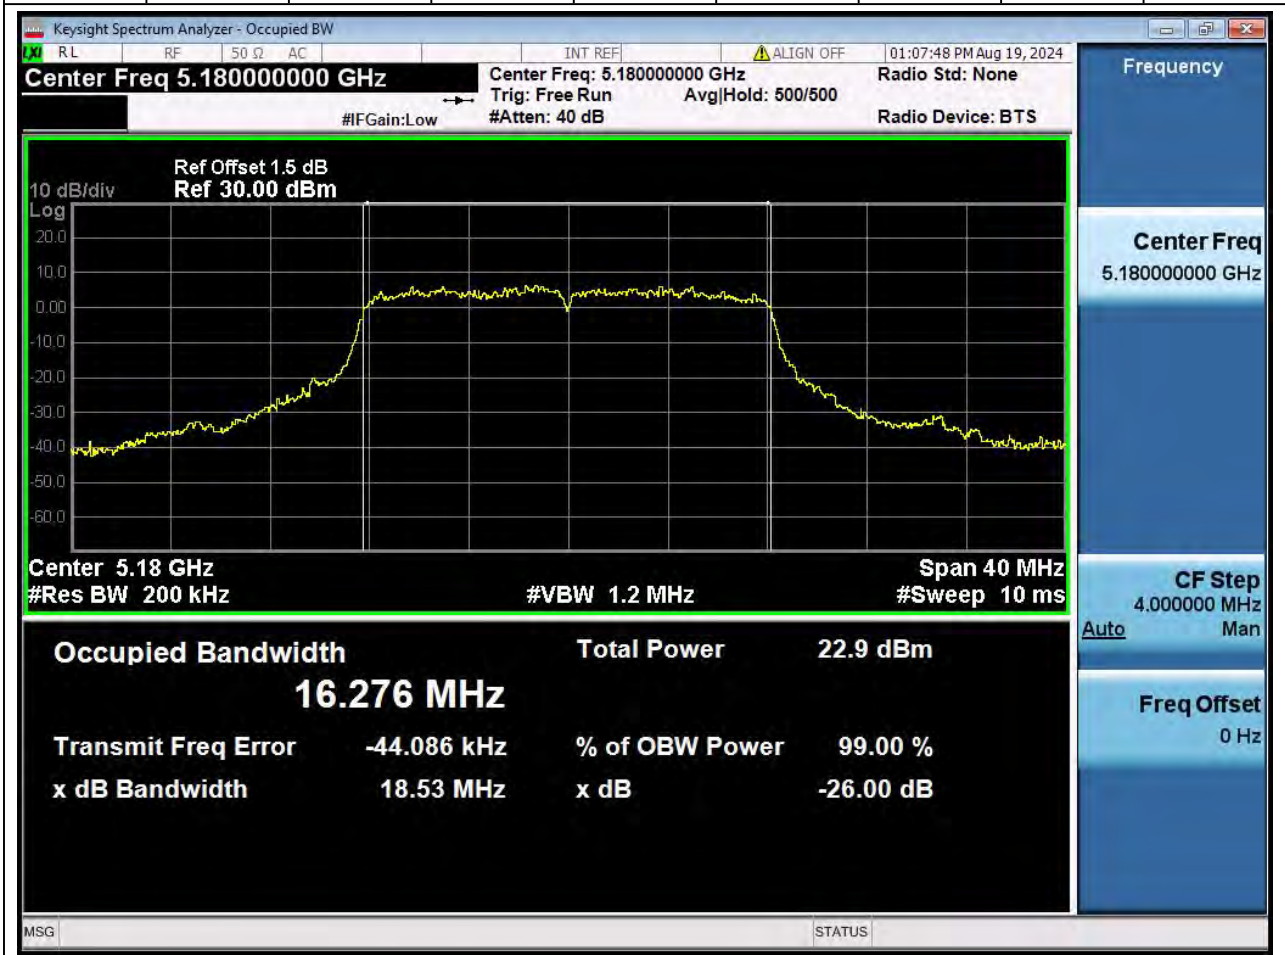

99% Bandwidth

Antenna 0

1. 802.11a_20M_U-NII-1_L

1.1. A.2.2-99% Bandwidth(NTNV)

Center Frequency (MHz)	OBW Power (%)		RBW (MHz)	Detector	Limit (MHz)	OBW (MHz)		Verdict
5180	99		0.2	Peak	0	16.275919		N/A

2. 802.11a_20M_U-NII-1_M