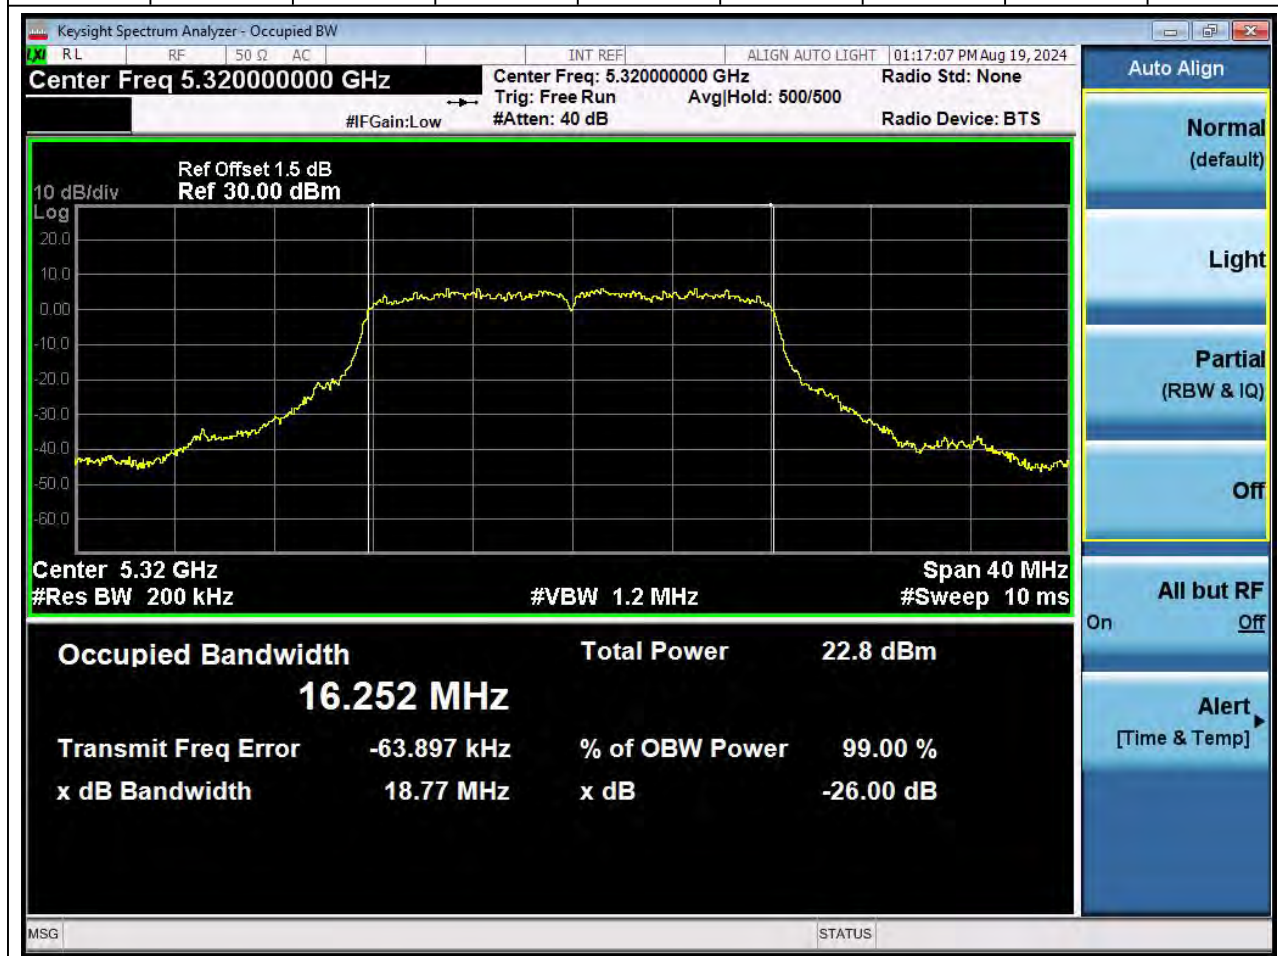

6. 802.11a_20M_U-NII-2A_H

6.1. A.2.2-99% Bandwidth(NTNV)

Center Frequency (MHz)	OBW Power (%)		RBW (MHz)	Detector	Limit (MHz)	OBW (MHz)		Verdict
5320	99		0.2	Peak	0	16.25165		N/A