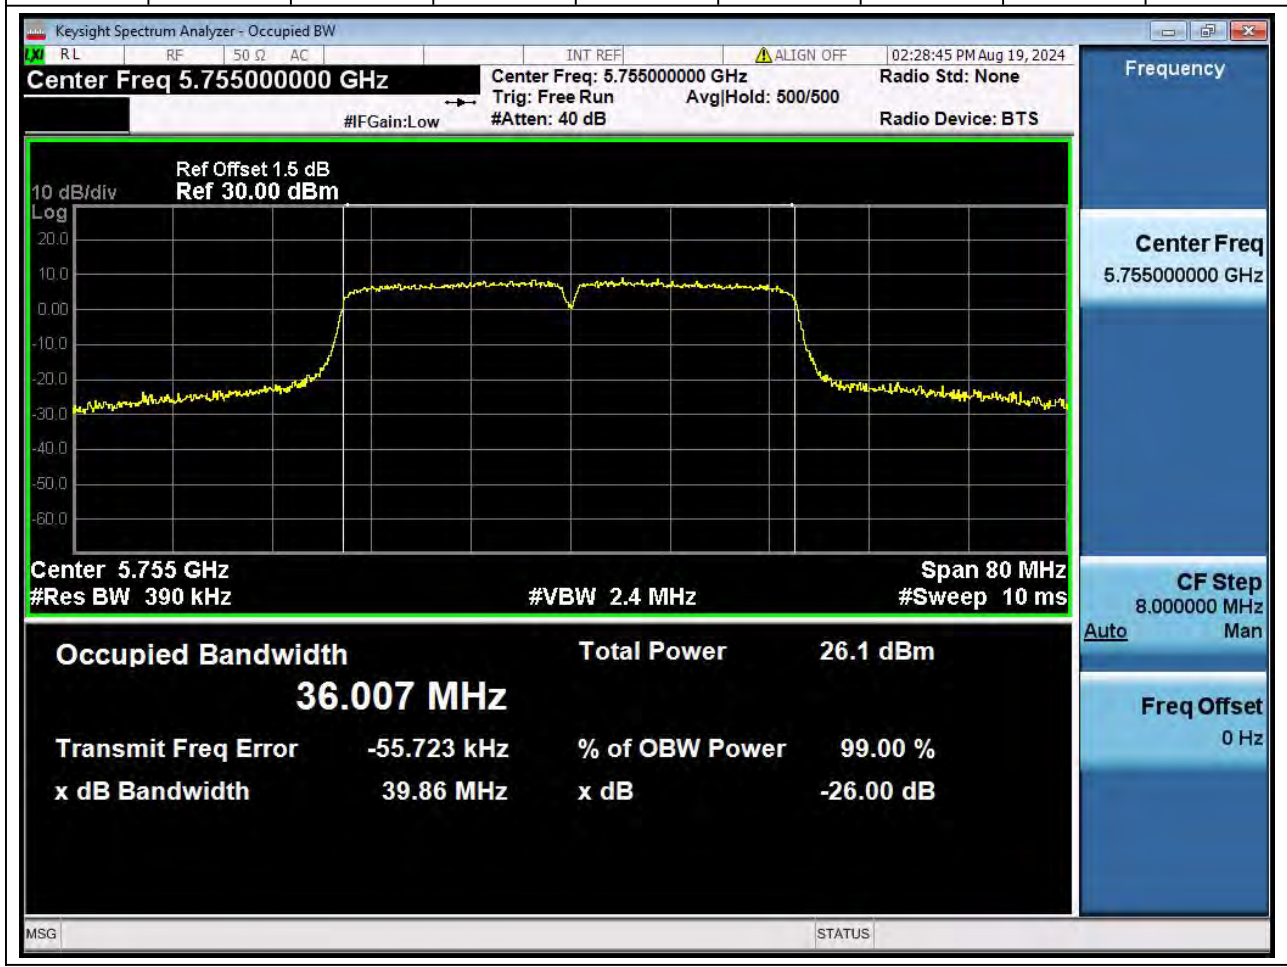

53. 802.11ac_40M_U-NII-3_L

53.1. A.2.2-99% Bandwidth(NTNV)

Center Frequency (MHz)	OBW Power (%)		RBW (MHz)	Detector	Limit (MHz)	OBW (MHz)		Verdict
5755	99		0.39	Peak	0	36.00748		N/A