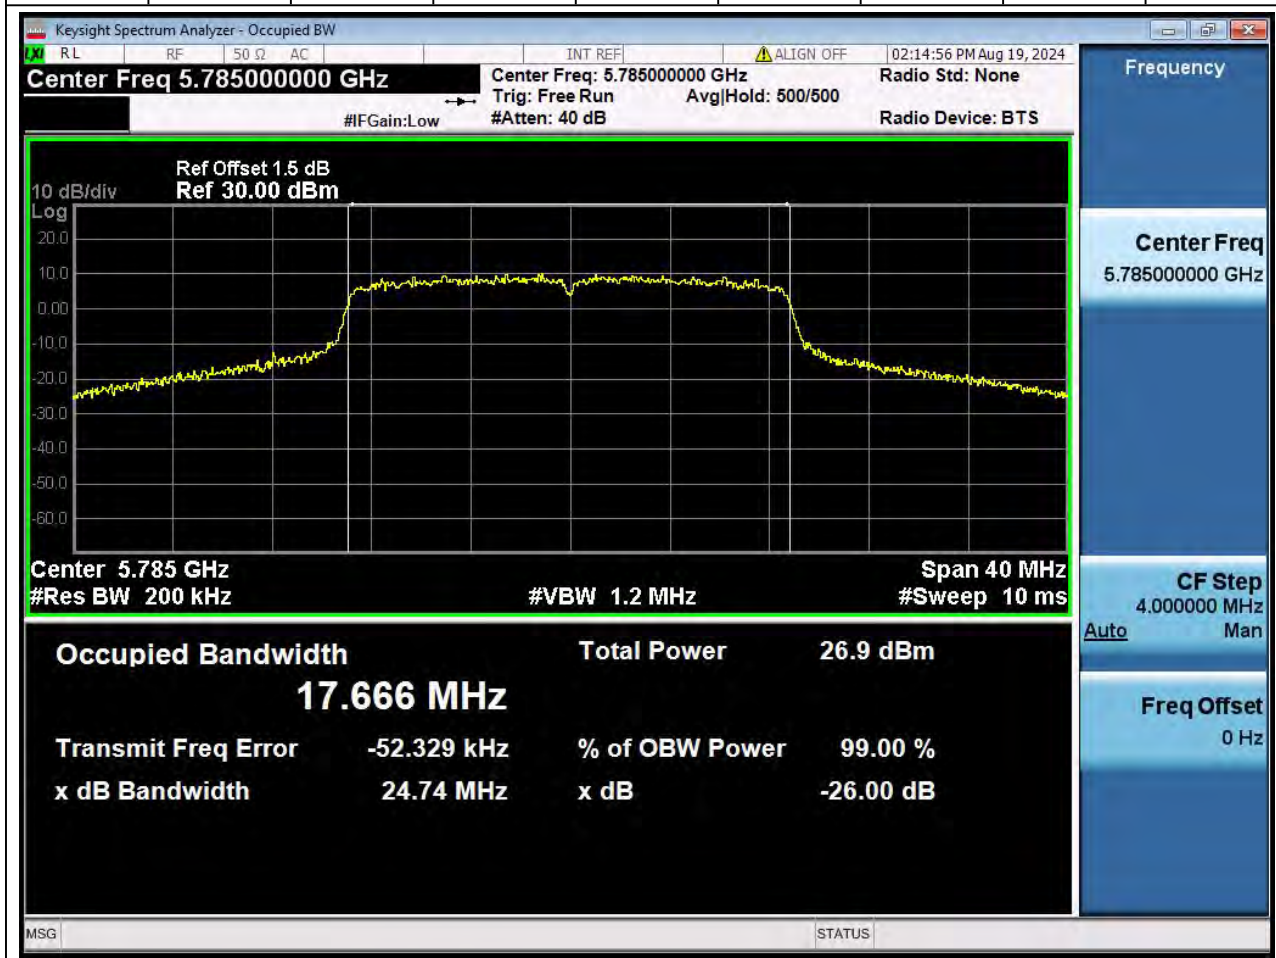

44. 802.11ac_20M_U-NII-3_M

44.1. A.2.2-99% Bandwidth(NTNV)

Center Frequency (MHz)	OBW Power (%)		RBW (MHz)	Detector	Limit (MHz)	OBW (MHz)	Verdict
5785	99		0.2	Peak	0	17.665632	N/A