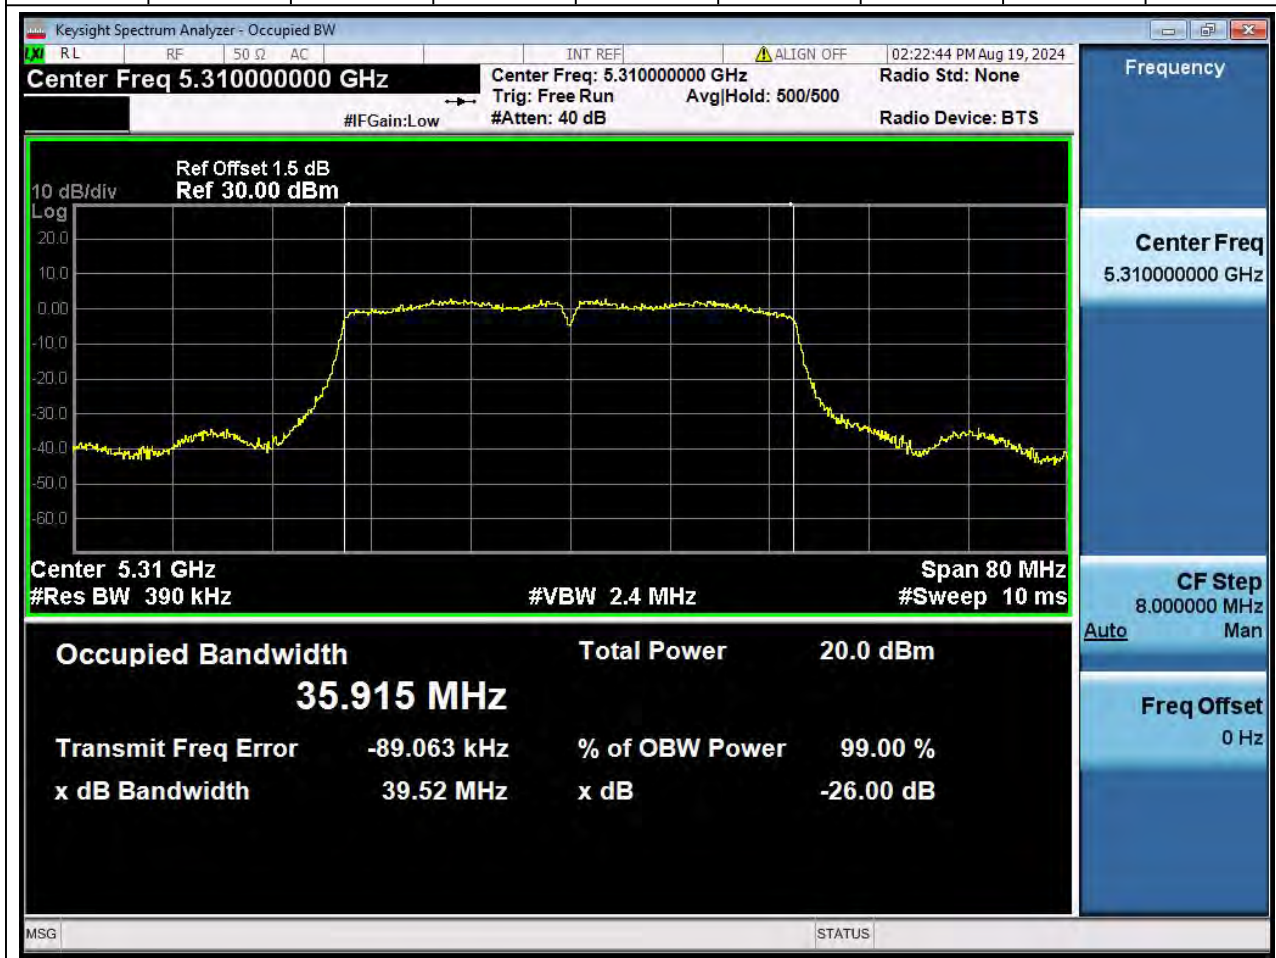

49. 802.11ac_40M_U-NII-2A_H

49.1. A.2.2-99% Bandwidth(NTNV)

Center Frequency (MHz)	OBW Power (%)		RBW (MHz)	Detector	Limit (MHz)	OBW (MHz)		Verdict
5310	99		0.39	Peak	0	35.915493		N/A