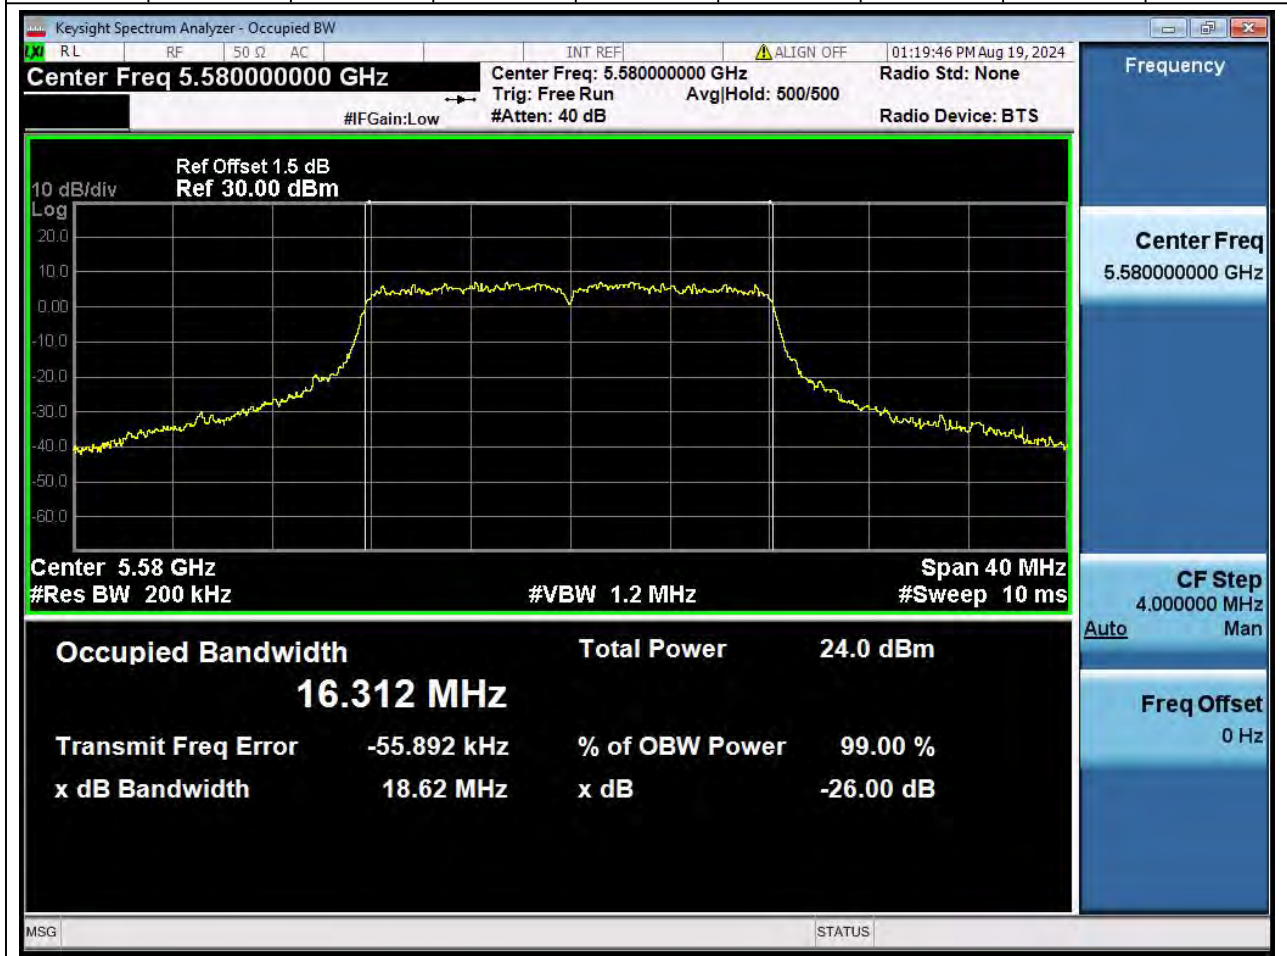

8. 802.11a_20M_U-NII-2C_M

8.1. A.2.2-99% Bandwidth(NTNV)

Center Frequency (MHz)	OBW Power (%)		RBW (MHz)	Detector	Limit (MHz)	OBW (MHz)		Verdict
5580	99		0.2	Peak	0	16.311599		N/A