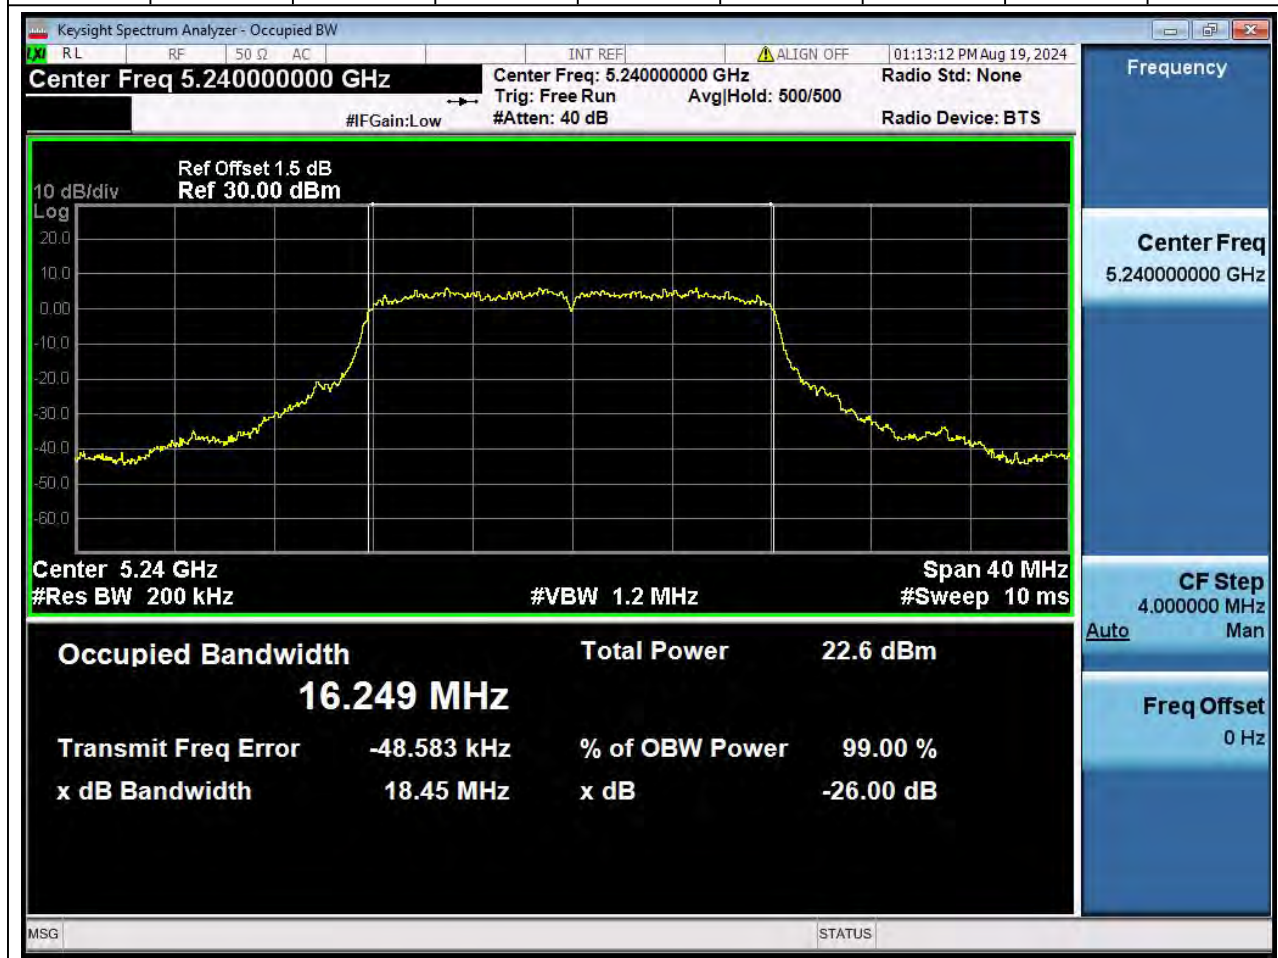

3. 802.11a_20M_U-NII-1_H

3.1. A.2.2-99% Bandwidth(NTNV)

Center Frequency (MHz)	OBW Power (%)		RBW (MHz)	Detector	Limit (MHz)	OBW (MHz)	Verdict
5240	99		0.2	Peak	0	16.249133	N/A