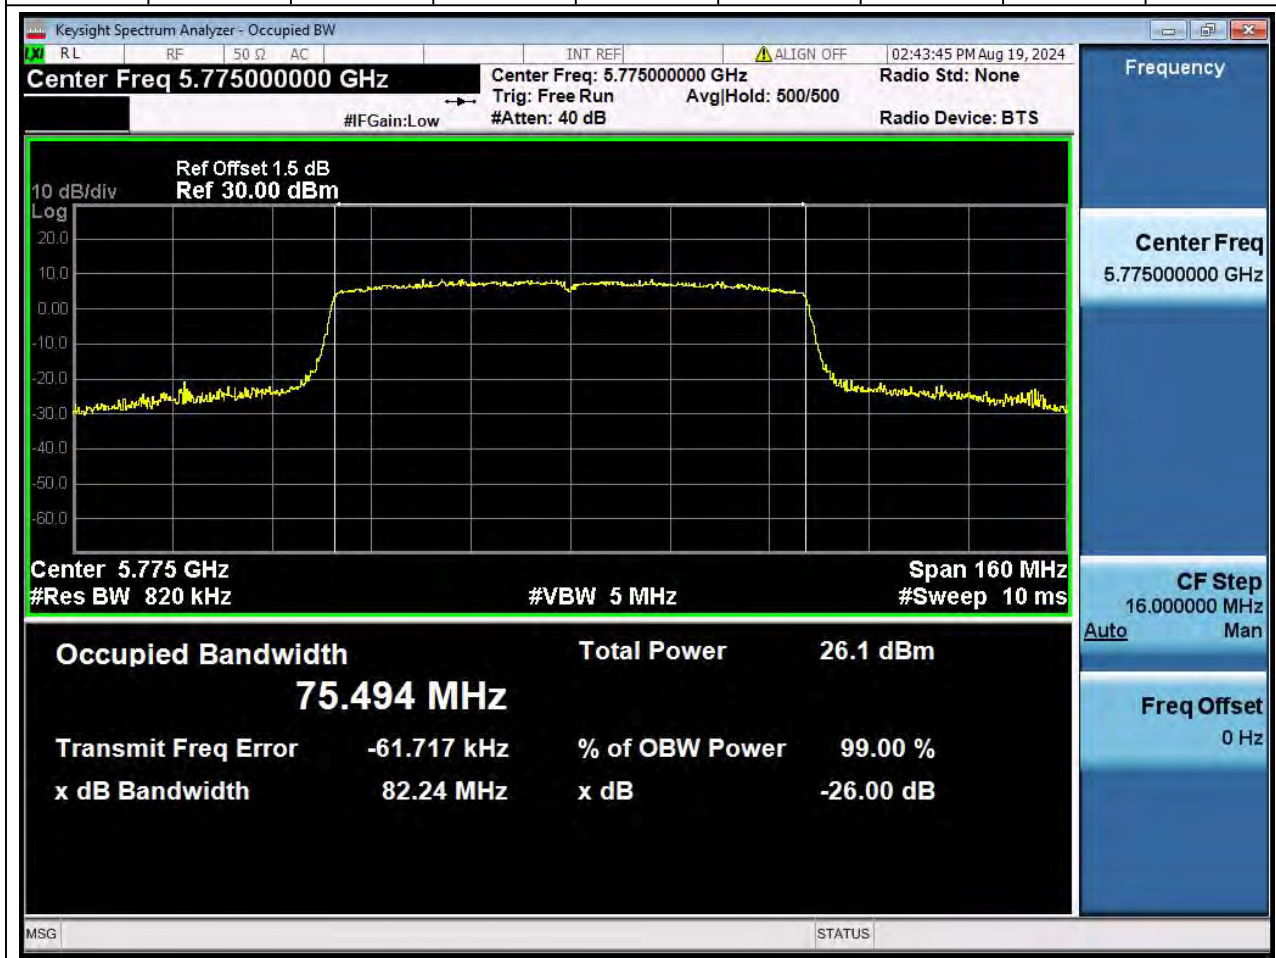

59. 802.11ac_80M_U-NII-3_M

59.1. A.2.2-99% Bandwidth(NTNV)

Center Frequency (MHz)	OBW Power (%)		RBW (MHz)	Detector	Limit (MHz)	OBW (MHz)		Verdict
5775	99		0.82	Peak	0	75.494447		N/A