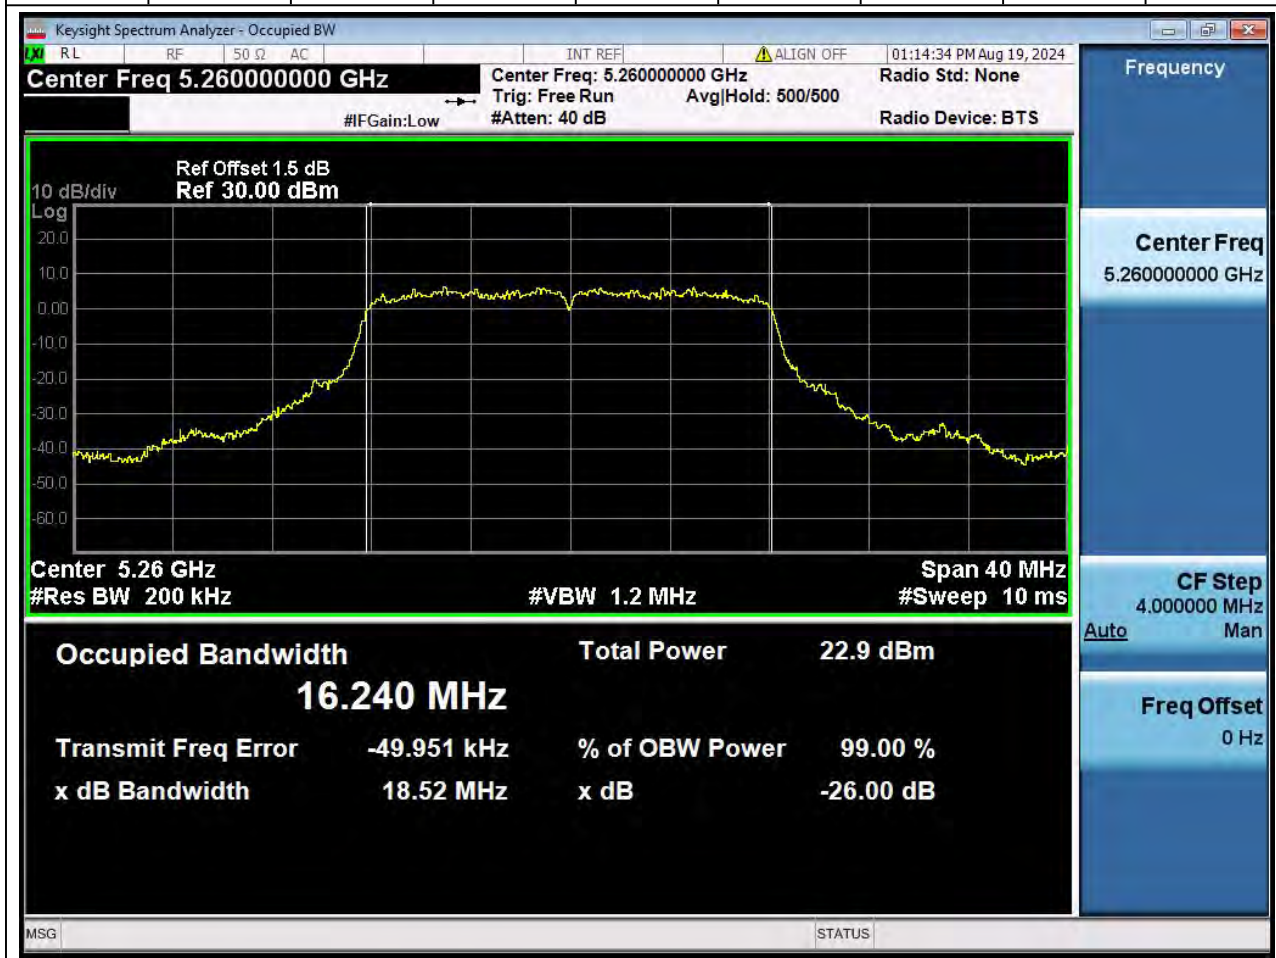

4. 802.11a_20M_U-NII-2A_L

4.1. A.2.2-99% Bandwidth(NTNV)

Center Frequency (MHz)	OBW Power (%)		RBW (MHz)	Detector	Limit (MHz)	OBW (MHz)	Verdict
5260	99		0.2	Peak	0	16.240144	N/A