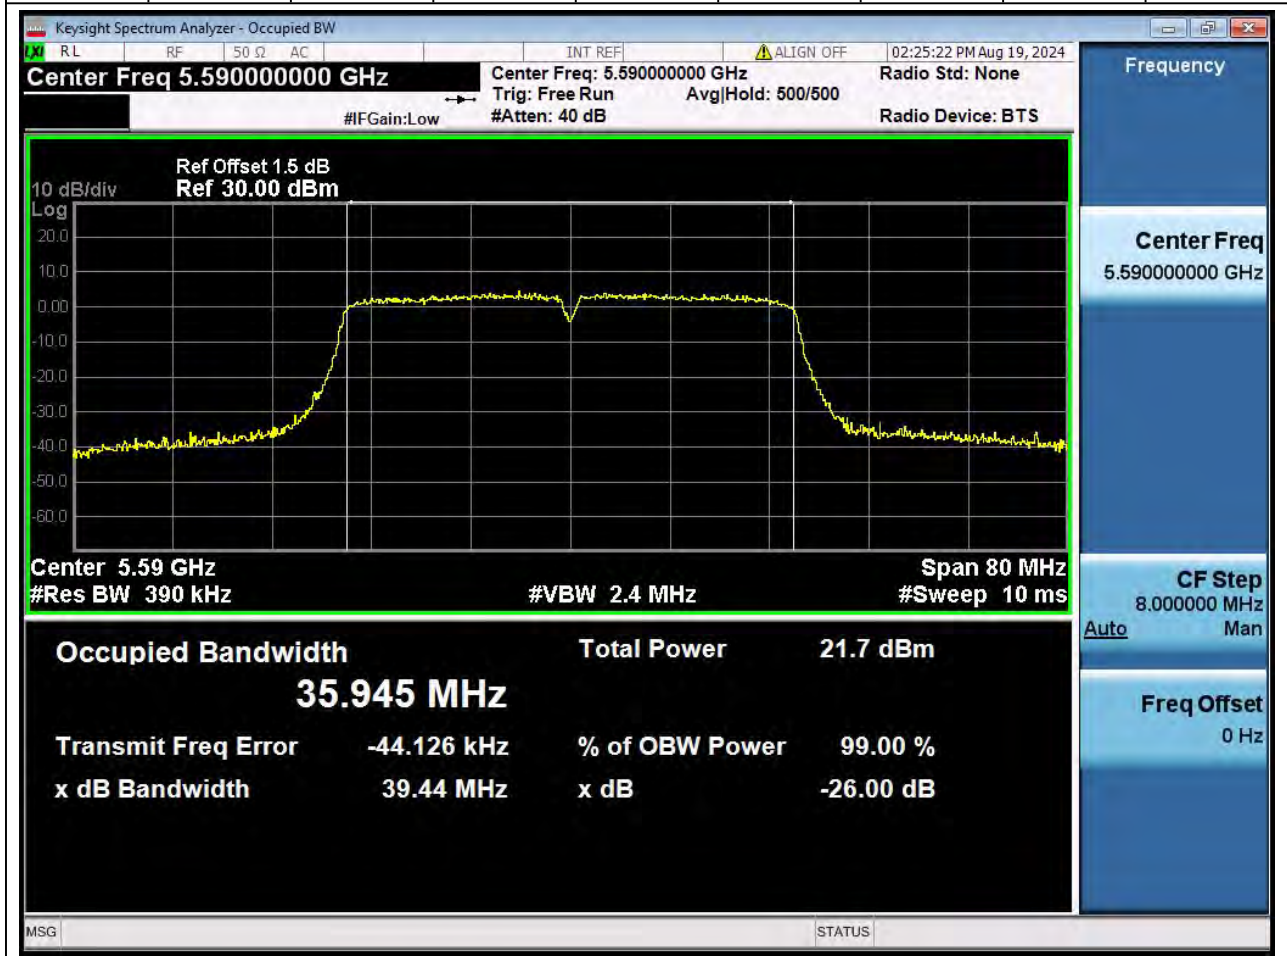

51. 802.11ac_40M_U-NII-2C_M

51.1. A.2.2-99% Bandwidth(NTNV)

Center Frequency (MHz)	OBW Power (%)		RBW (MHz)	Detector	Limit (MHz)	OBW (MHz)		Verdict
5590	99		0.39	Peak	0	35.945032		N/A