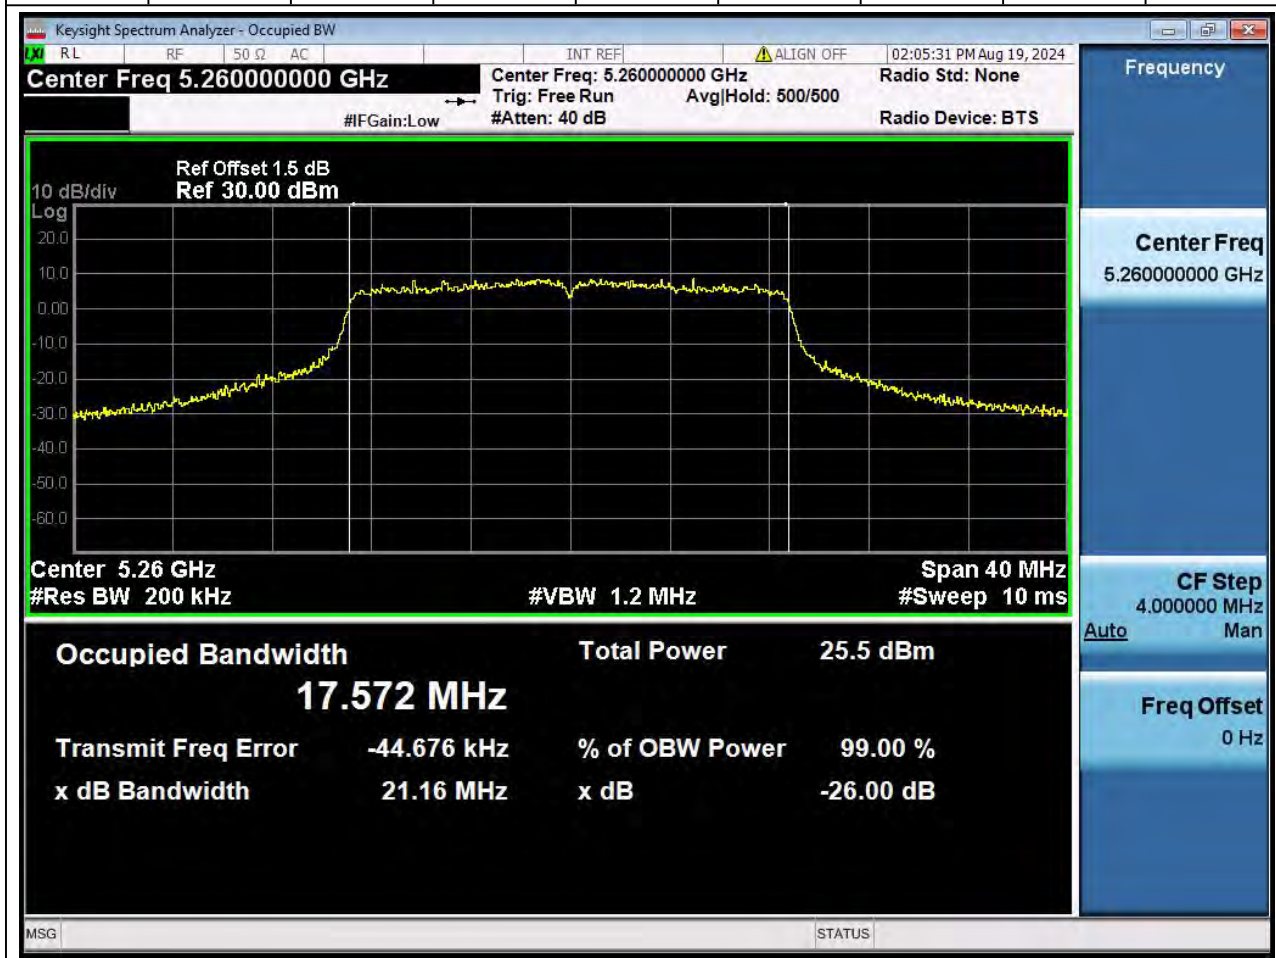

37. 802.11ac_20M_U-NII-2A_L

37.1. A.2.2-99% Bandwidth(NTNV)

Center Frequency (MHz)	OBW Power (%)		RBW (MHz)	Detector	Limit (MHz)	OBW (MHz)		Verdict
5260	99		0.2	Peak	0	17.572437		N/A