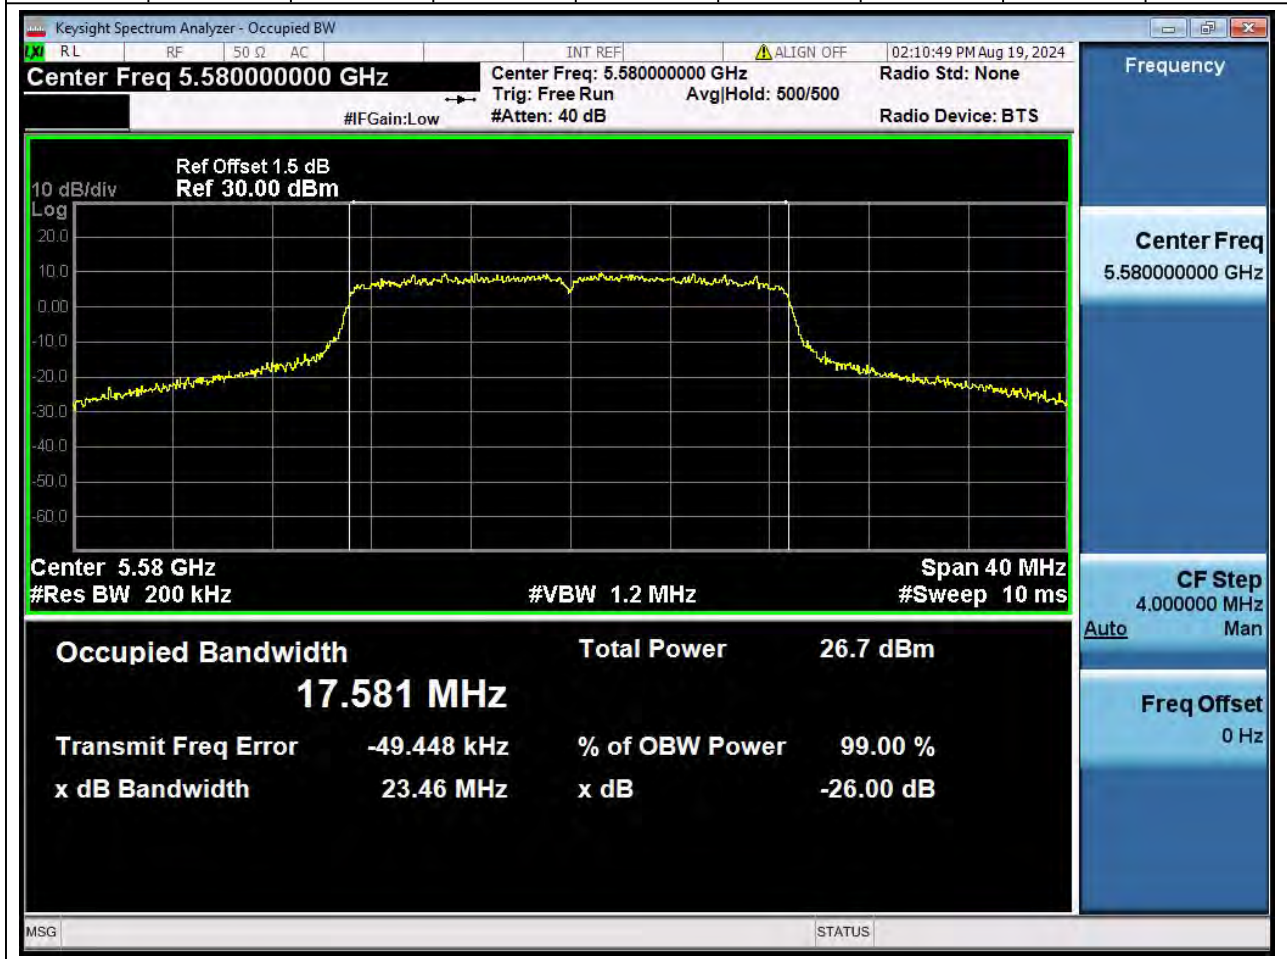

41. 802.11ac_20M_U-NII-2C_M

41.1. A.2.2-99% Bandwidth(NTNV)

Center Frequency (MHz)	OBW Power (%)		RBW (MHz)	Detector	Limit (MHz)	OBW (MHz)		Verdict
5580	99		0.2	Peak	0	17.581103		N/A