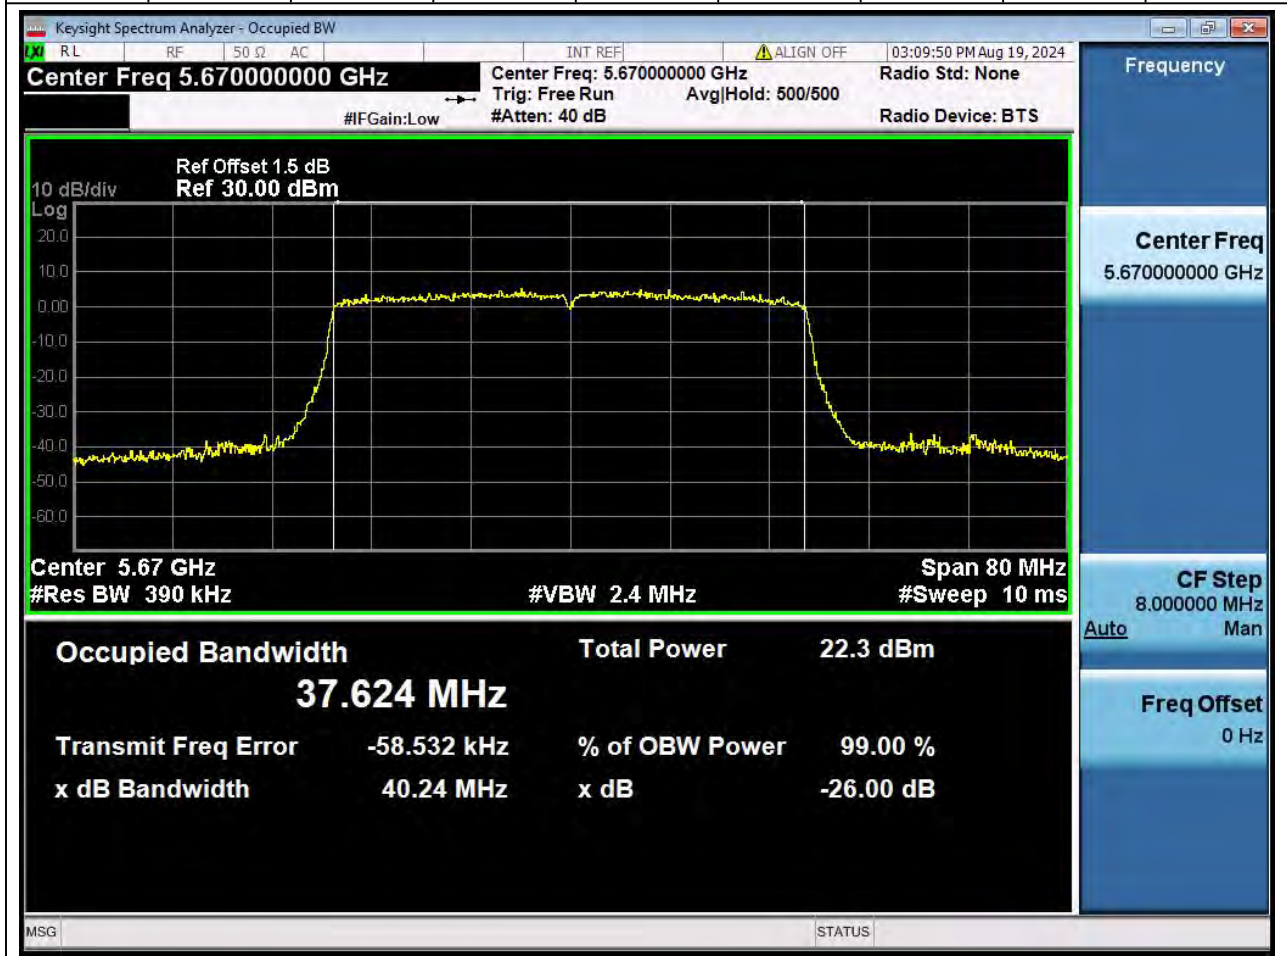

78. 802.11ax_40M_U-NII-2C_H

78.1. A.2.2-99% Bandwidth(NTNV)

Center Frequency (MHz)	OBW Power (%)		RBW (MHz)	Detector	Limit (MHz)	OBW (MHz)		Verdict
5670	99		0.39	Peak	0	37.62360 2		N/A