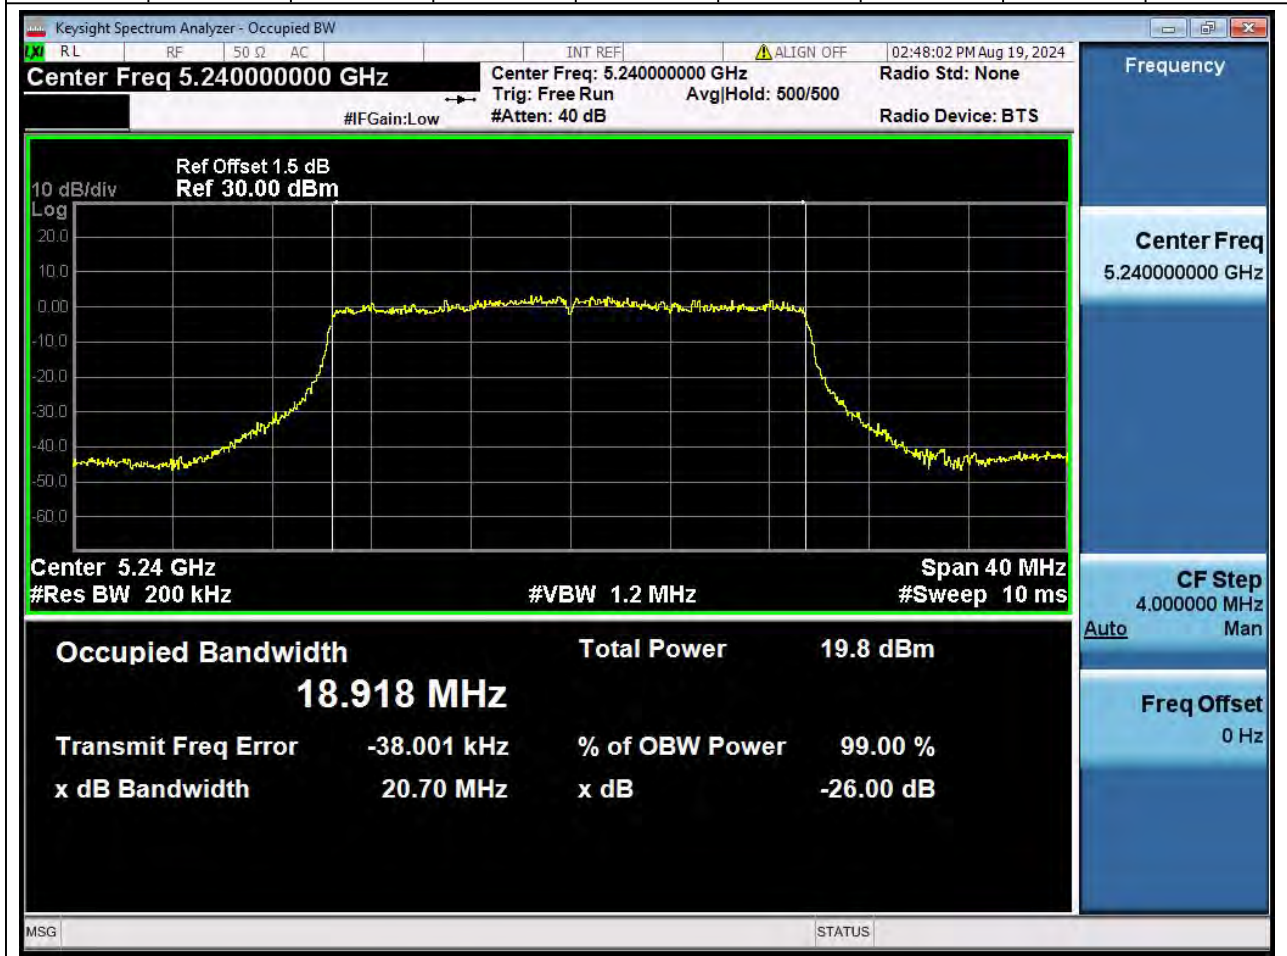

62. 802.11ax_20M_U-NII-1_H

62.1. A.2.2-99% Bandwidth(NTNV)

Center Frequency (MHz)	OBW Power (%)		RBW (MHz)	Detector	Limit (MHz)	OBW (MHz)		Verdict
5240	99		0.2	Peak	0	18.917936		N/A