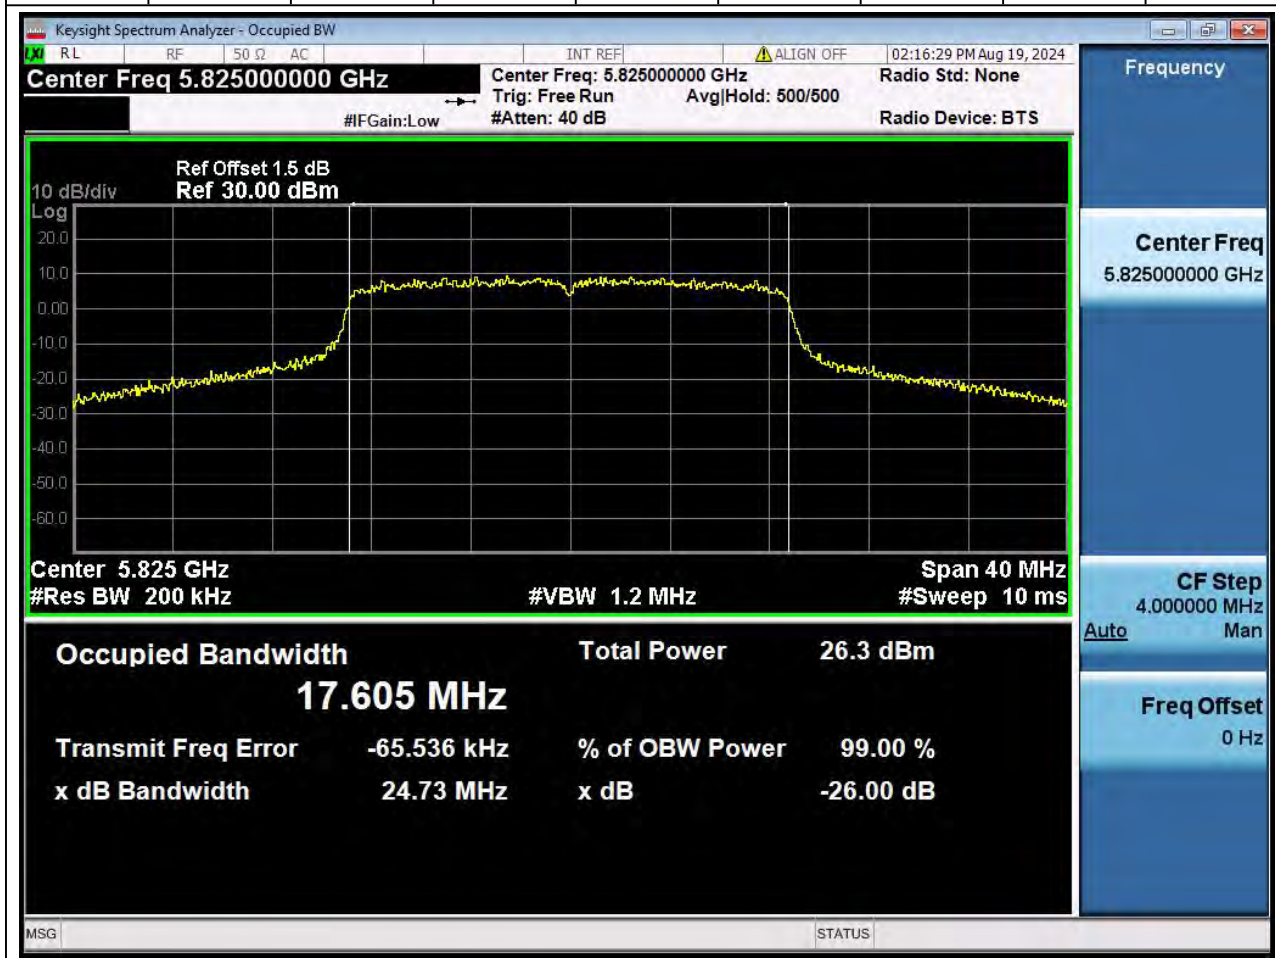

45. 802.11ac_20M_U-NII-3_H

45.1. A.2.2-99% Bandwidth(NTNV)

Center Frequency (MHz)	OBW Power (%)		RBW (MHz)	Detector	Limit (MHz)	OBW (MHz)		Verdict
5825	99		0.2	Peak	0	17.605411		N/A