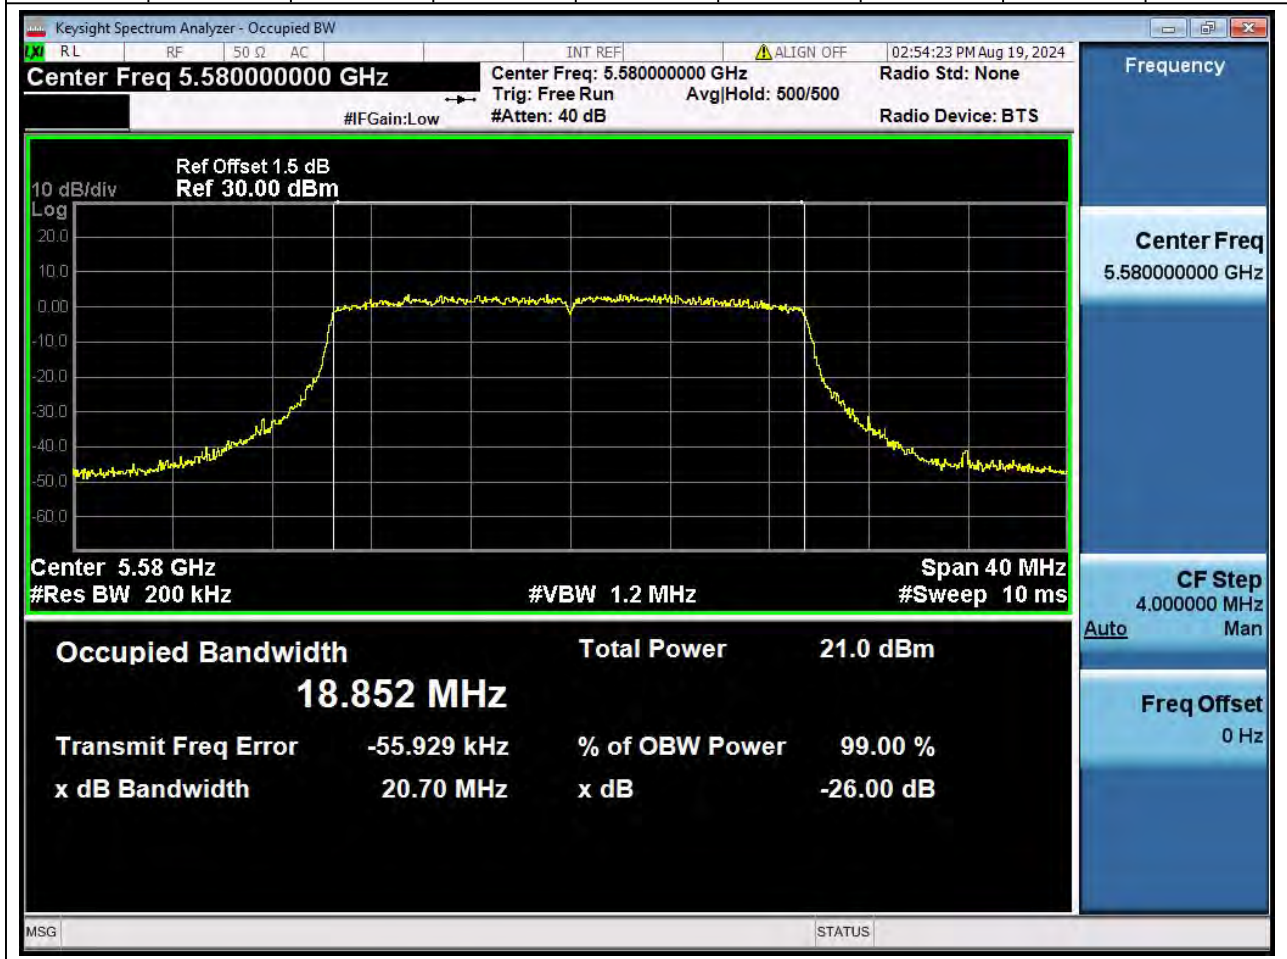

67. 802.11ax_20M_U-NII-2C_M

67.1. A.2.2-99% Bandwidth(NTNV)

Center Frequency (MHz)	OBW Power (%)		RBW (MHz)	Detector	Limit (MHz)	OBW (MHz)		Verdict
5580	99		0.2	Peak	0	18.85155 5		N/A