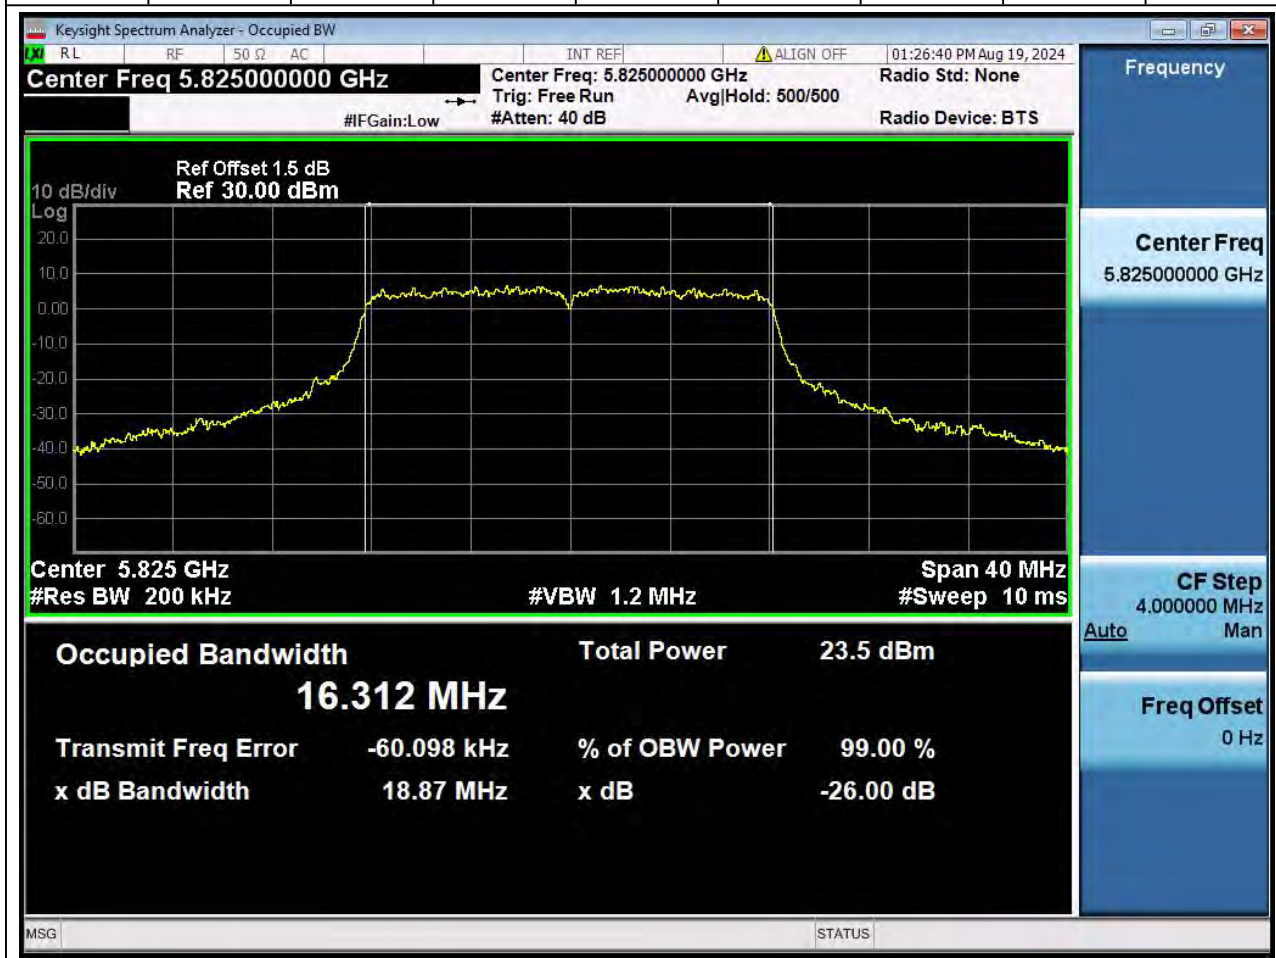

12. 802.11a_20M_U-NII-3_H

12.1. A.2.2-99% Bandwidth(NTNV)

Center Frequency (MHz)	OBW Power (%)		RBW (MHz)	Detector	Limit (MHz)	OBW (MHz)		Verdict
5825	99		0.2	Peak	0	16.312068		N/A