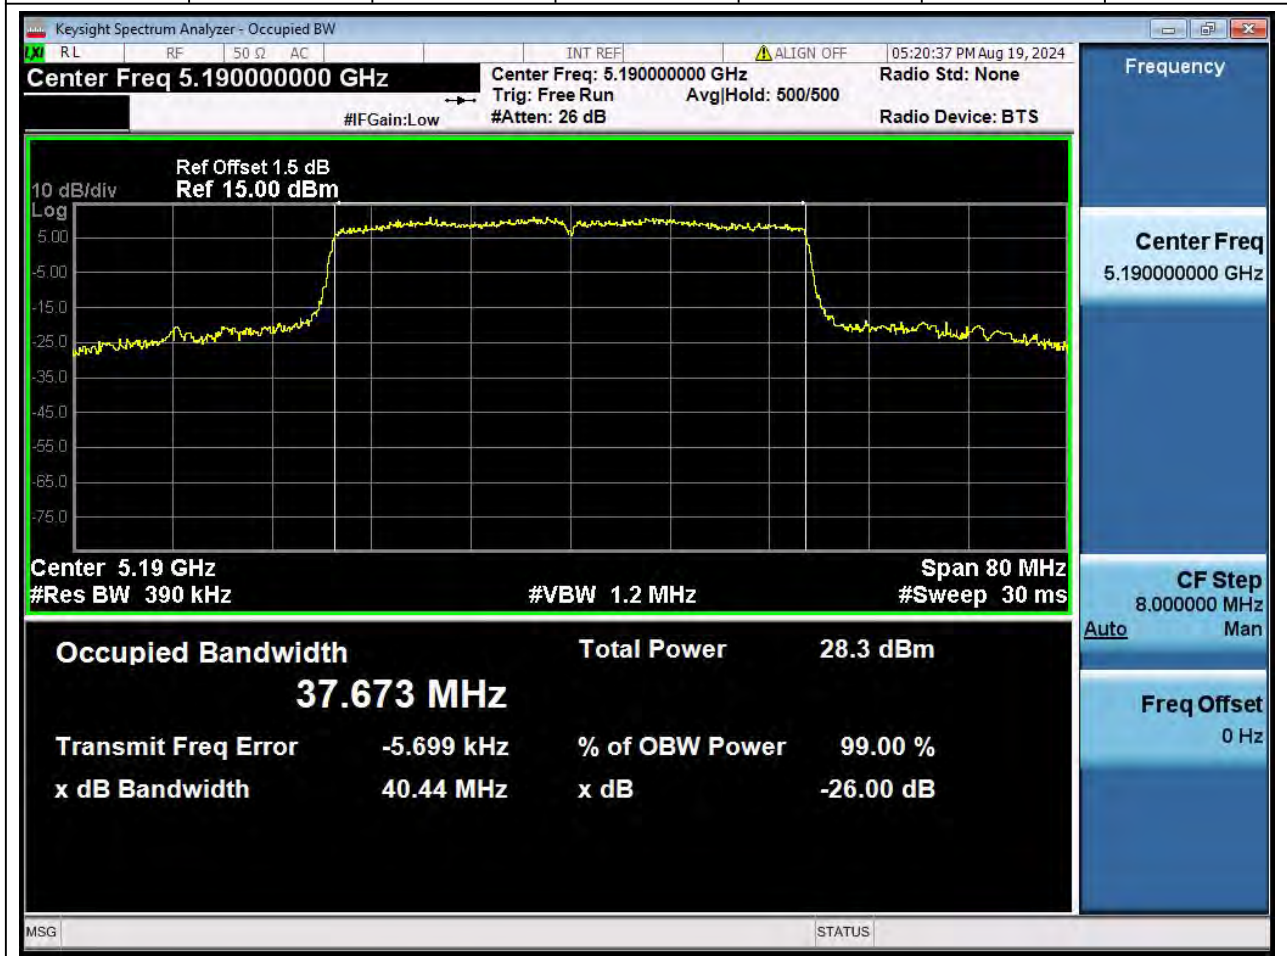

72. 802.11ax_40M_U-NII-1_L

72.1. A.2-26dB Bandwidth(NTNV)

Center Frequency (MHz)	XdB Down	RBW (MHz)	Detector	Limit (MHz)	XdB BandWidth (MHz)	Verdict
5190	26	0.39	Peak	0	40.440595	N/A