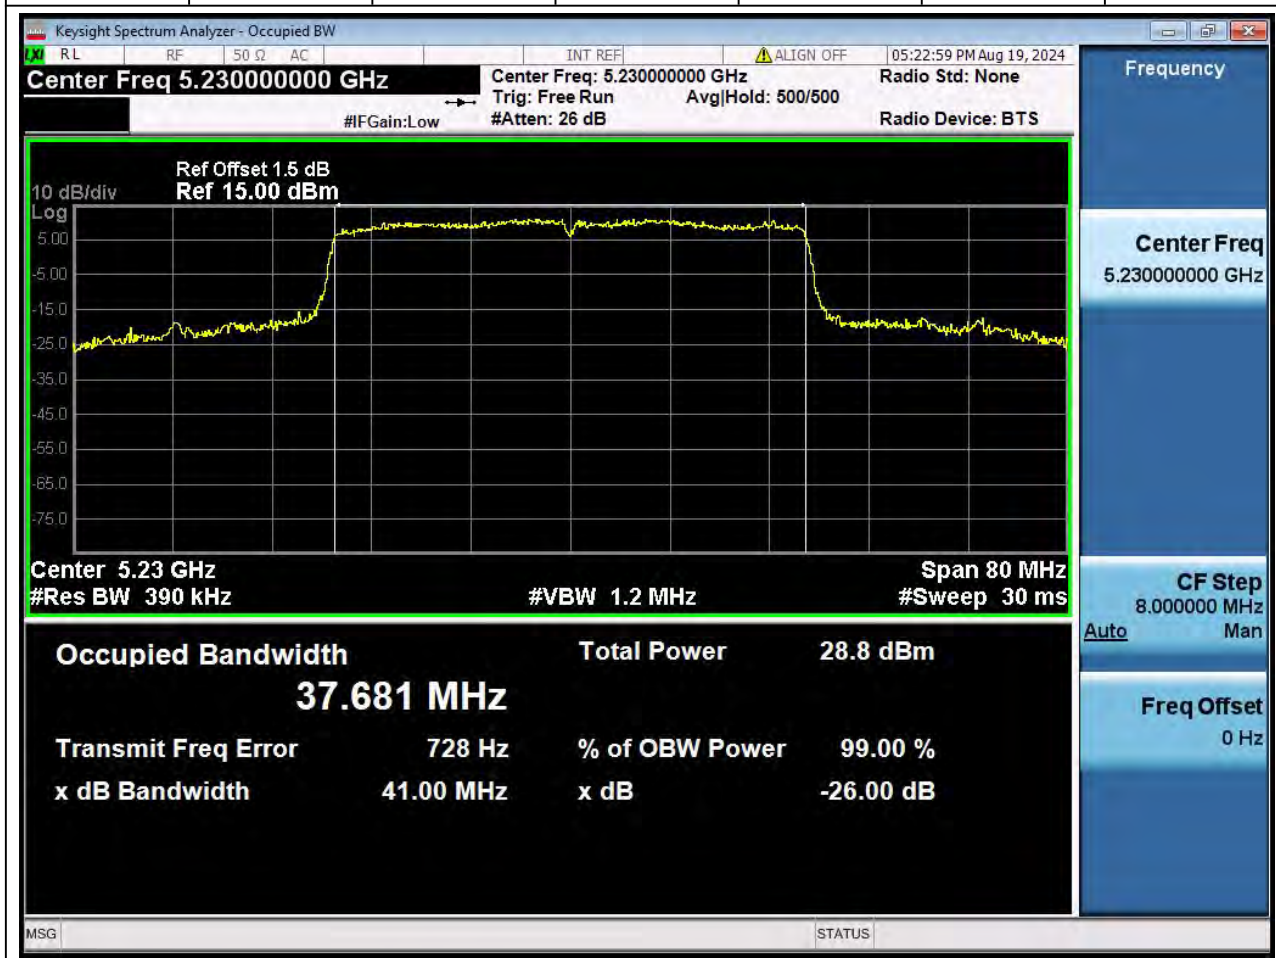

73. 802.11ax_40M_U-NII-1_H

73.1. A.2-26dB Bandwidth(NTNV)

Center Frequency (MHz)	XdB Down	RBW (MHz)	Detector	Limit (MHz)	XdB BandWidth (MHz)	Verdict
5230	26	0.39	Peak	0	40.995743	N/A