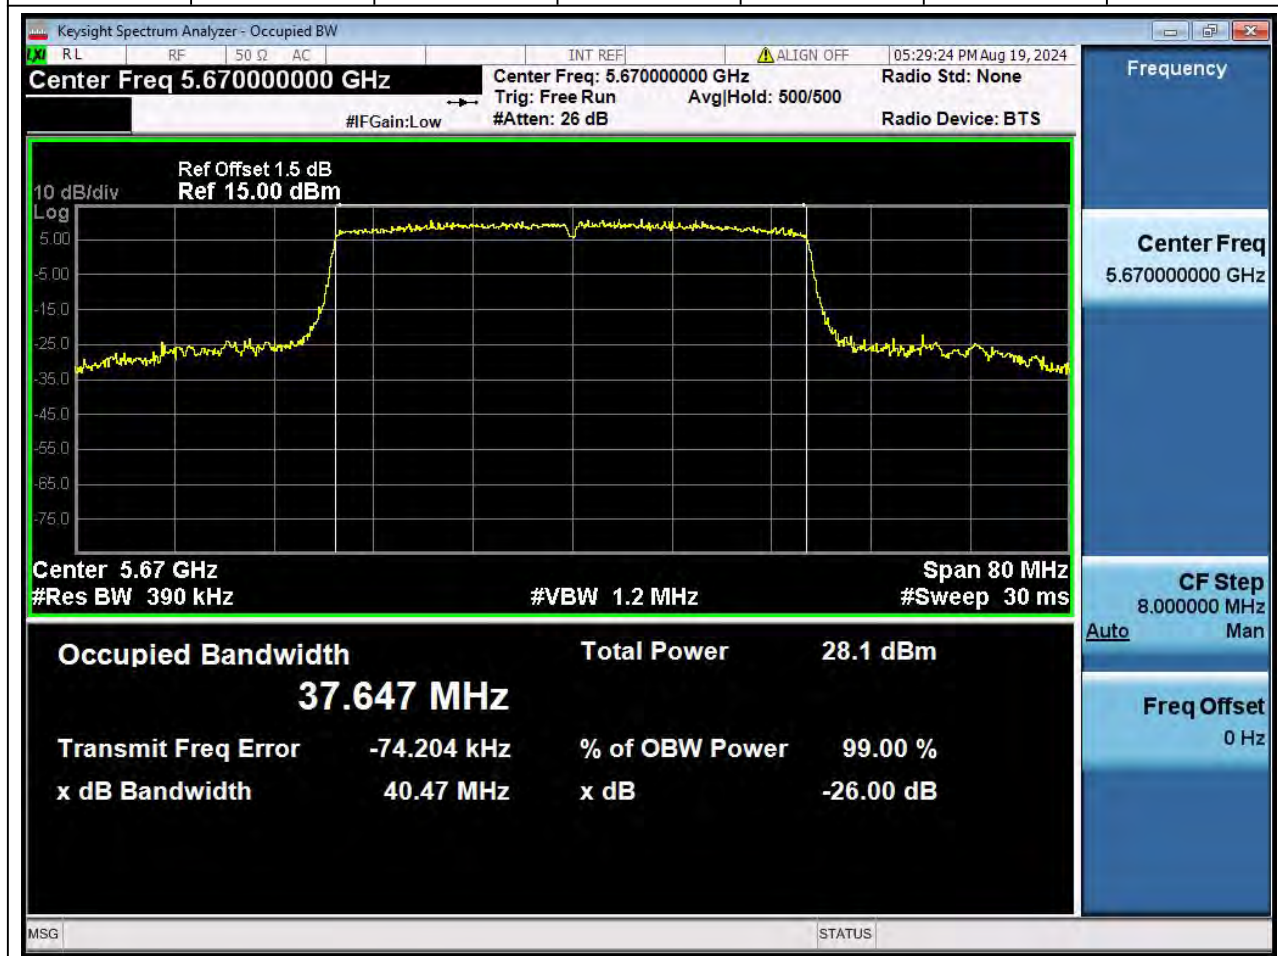

78. 802.11ax_40M_U-NII-2C_H

78.1. A.2-26dB Bandwidth(NTNV)

Center Frequency (MHz)	XdB Down	RBW (MHz)	Detector	Limit (MHz)	XdB BandWidth (MHz)	Verdict
5670	26	0.39	Peak	0	40.4679	N/A