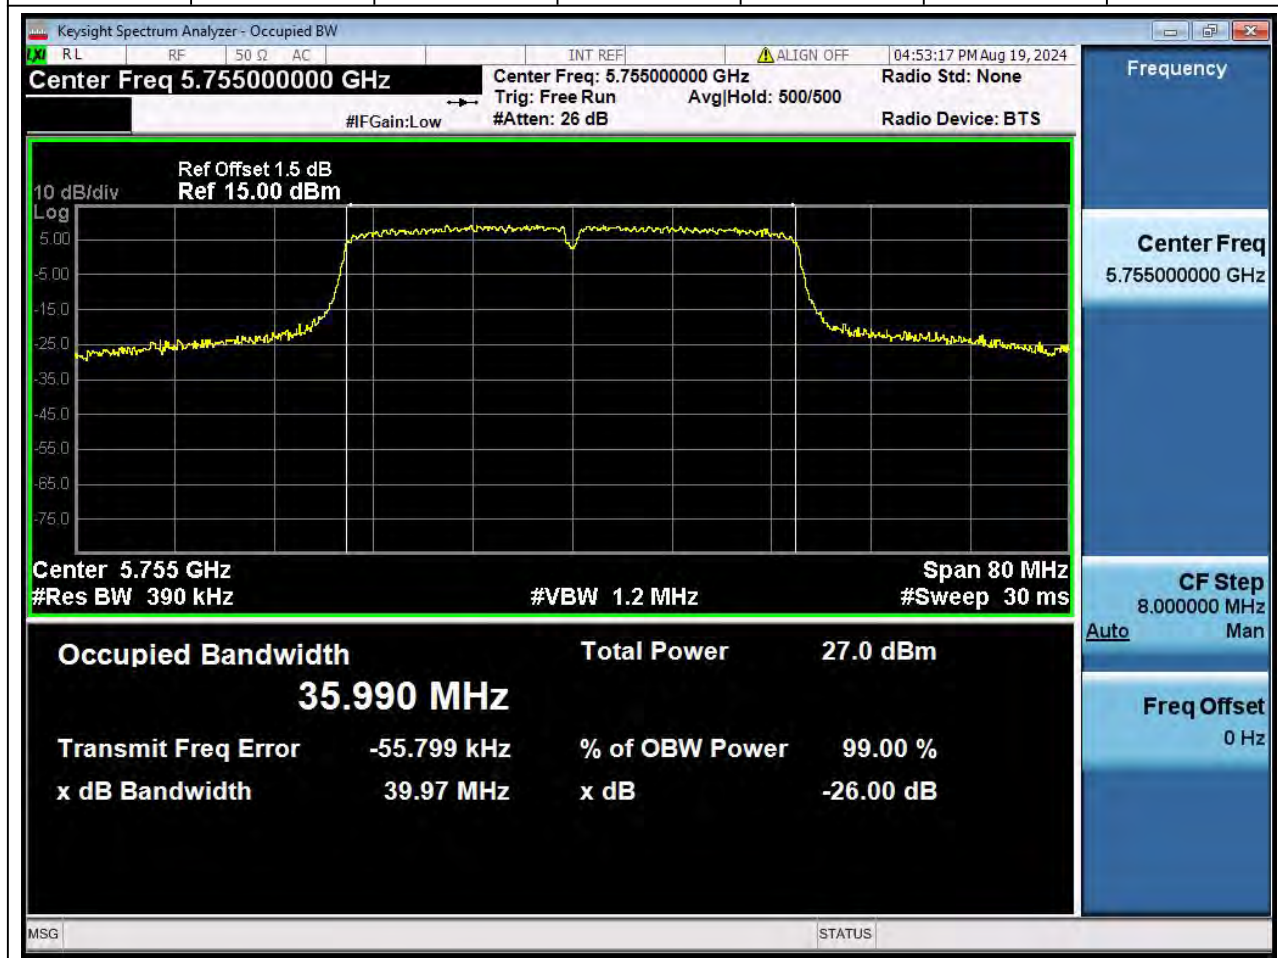

53. 802.11ac_40M_U-NII-3_L

53.1. A.2-26dB Bandwidth(NTNV)

Center Frequency (MHz)	XdB Down	RBW (MHz)	Detector	Limit (MHz)	XdB BandWidth (MHz)	Verdict
5755	26	0.39	Peak	0	39.969302	N/A