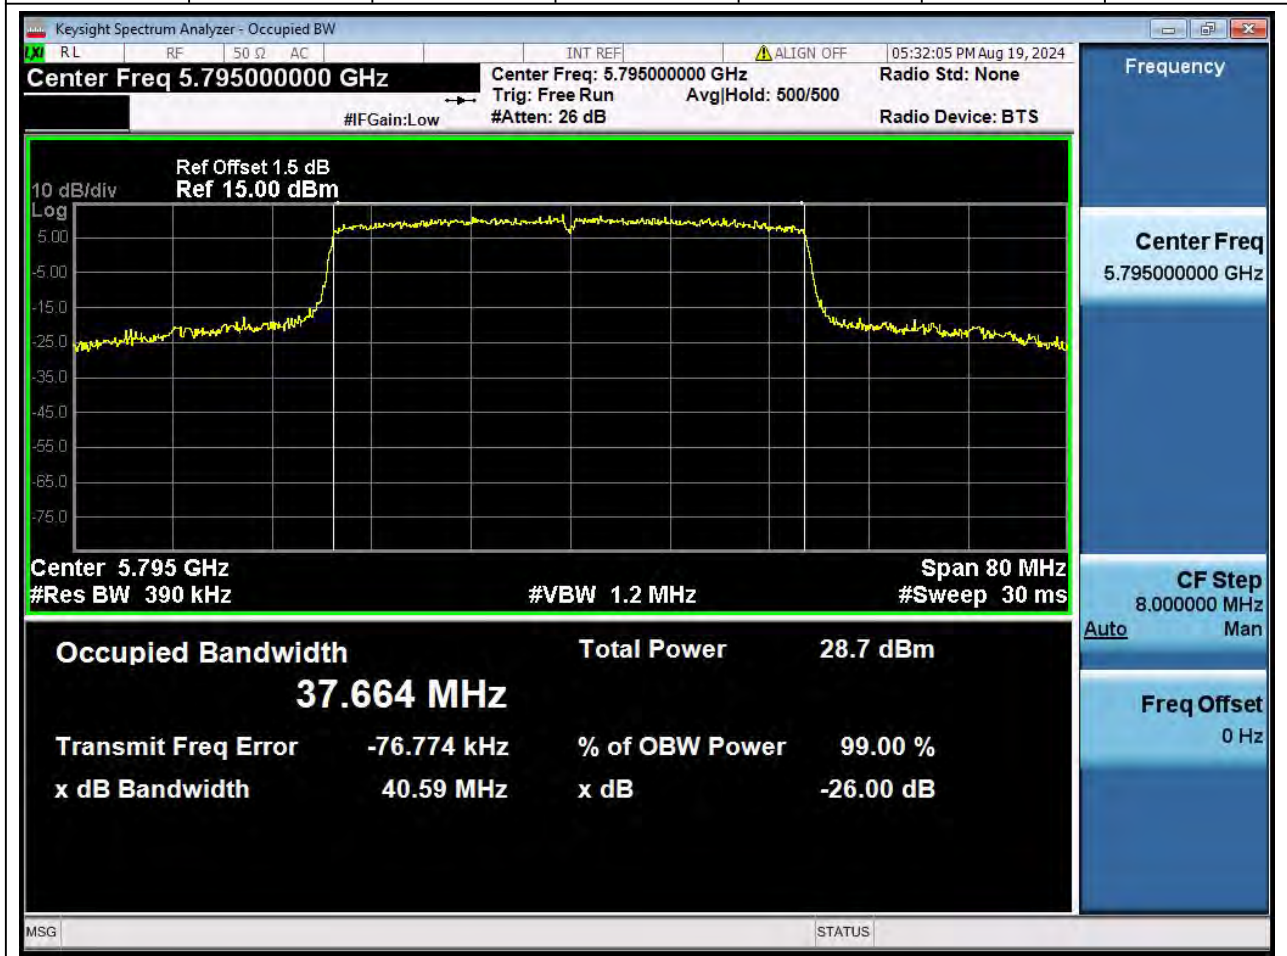

80. 802.11ax_40M_U-NII-3_H

80.1. A.2-26dB Bandwidth(NTNV)

Center Frequency (MHz)	XdB Down	RBW (MHz)	Detector	Limit (MHz)	XdB BandWidth (MHz)	Verdict
5795	26	0.39	Peak	0	40.588529	N/A