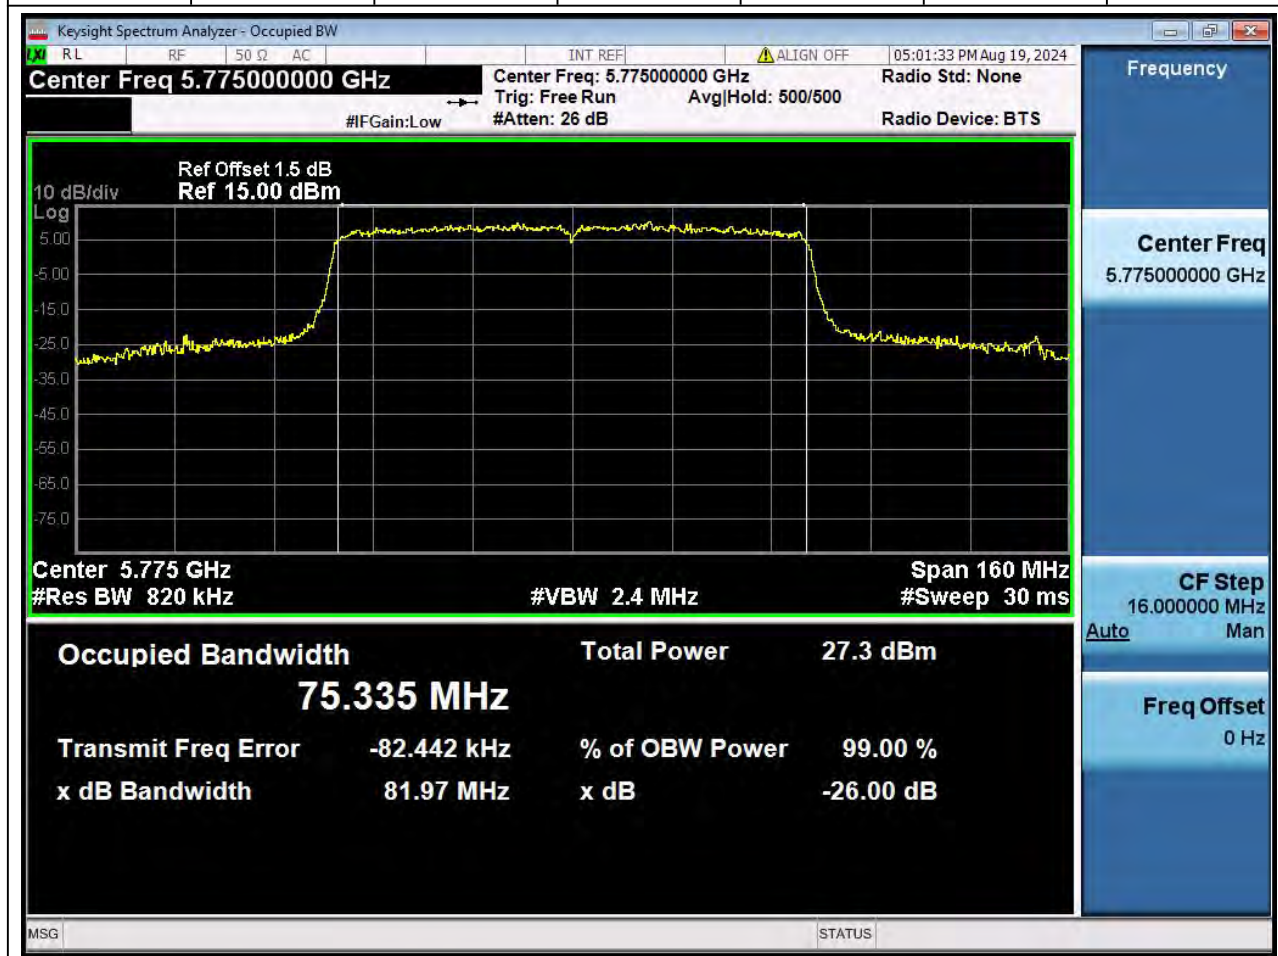

59. 802.11ac_80M_U-NII-3_M

59.1. A.2-26dB Bandwidth(NTNV)

Center Frequency (MHz)	XdB Down	RBW (MHz)	Detector	Limit (MHz)	XdB BandWidth (MHz)	Verdict
5775	26	0.82	Peak	0	81.971643	N/A