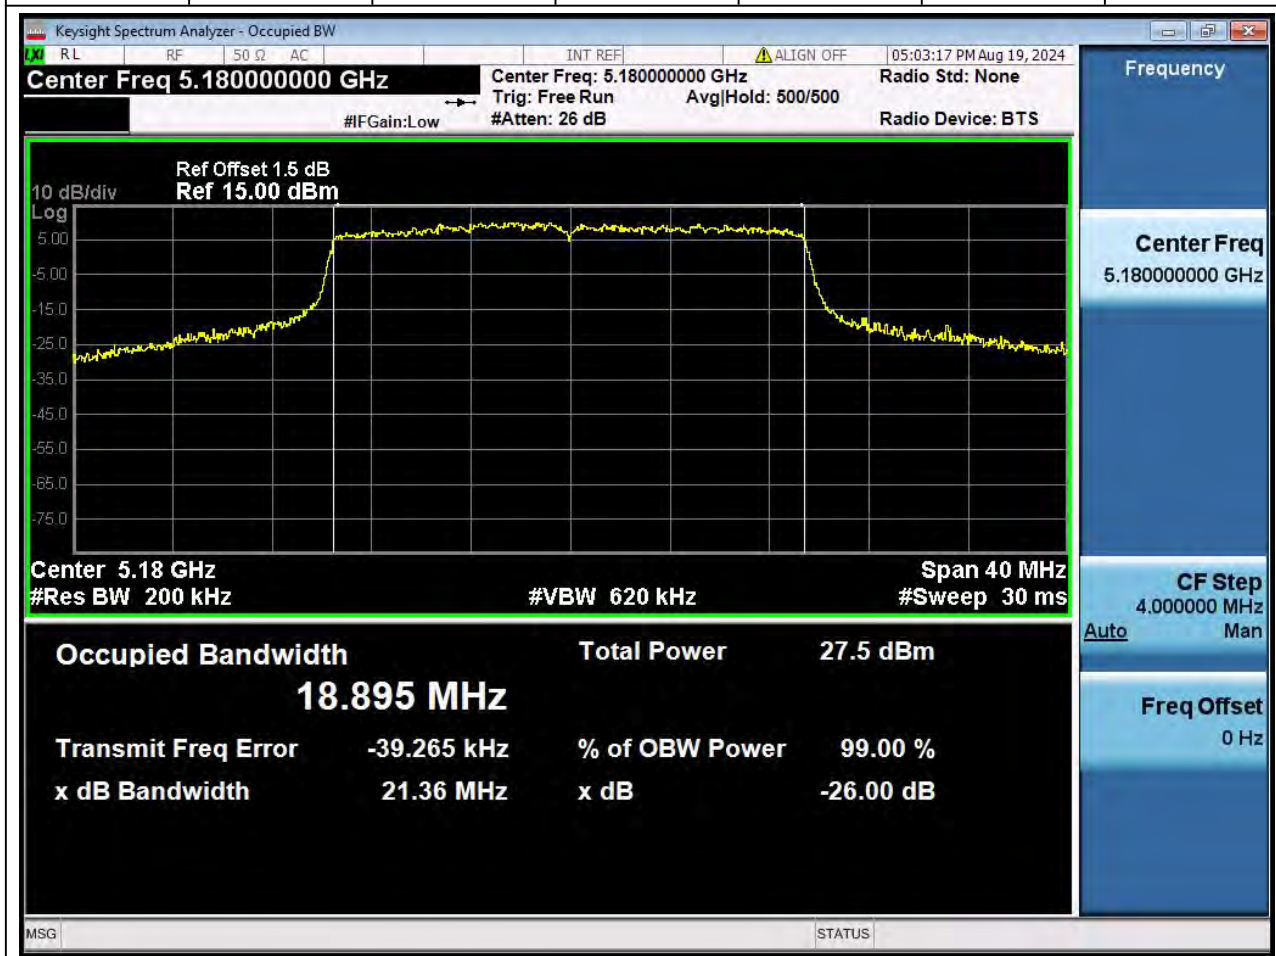

60. 802.11ax_20M_U-NII-1_L

60.1. A.2-26dB Bandwidth(NTNV)

Center Frequency (MHz)	XdB Down	RBW (MHz)	Detector	Limit (MHz)	XdB BandWidth (MHz)	Verdict
5180	26	0.2	Peak	0	21.358322	N/A