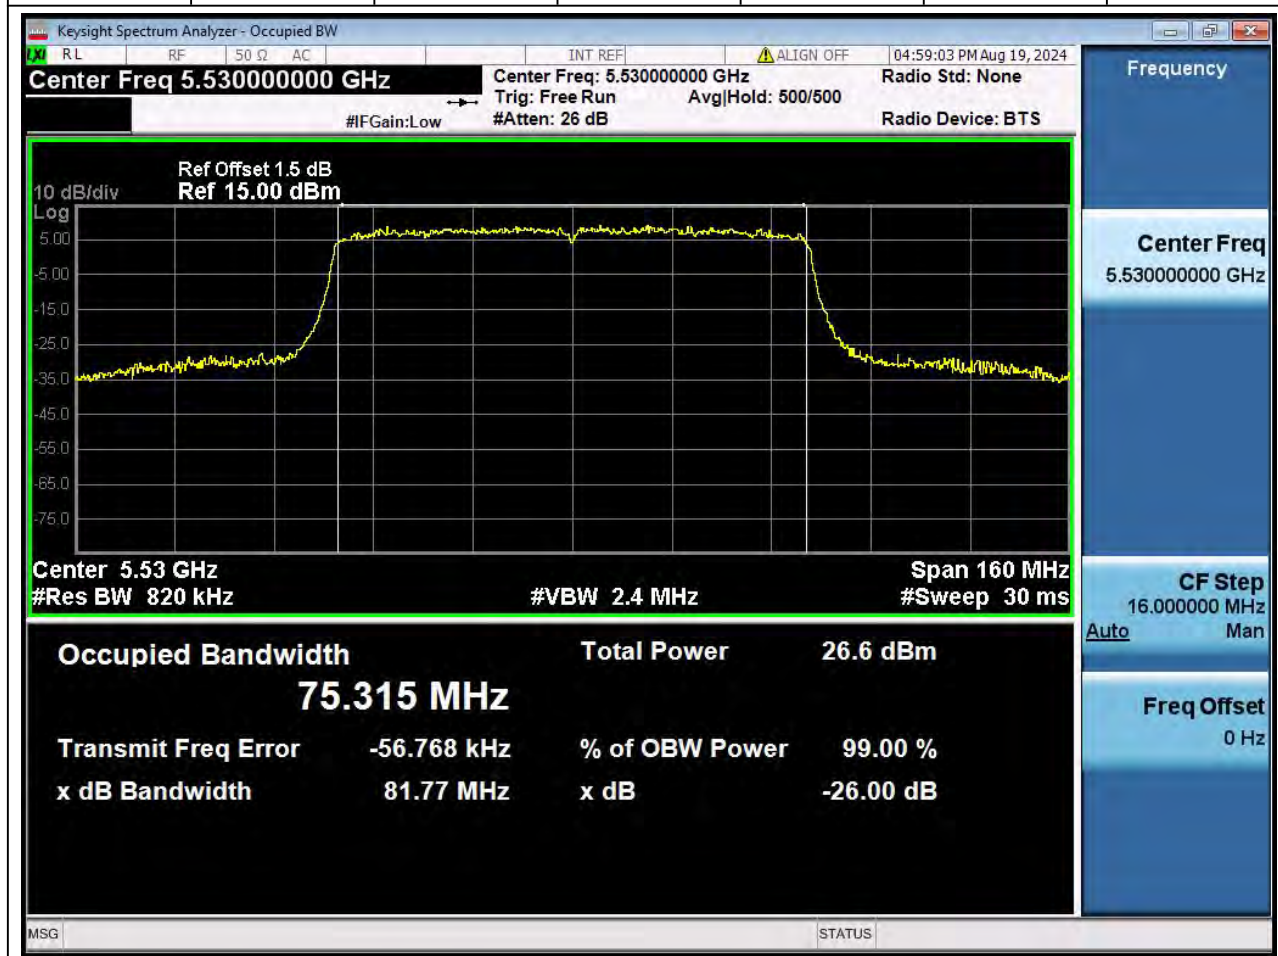

57. 802.11ac_80M_U-NII-2C_M

57.1. A.2-26dB Bandwidth(NTNV)

Center Frequency (MHz)	XdB Down	RBW (MHz)	Detector	Limit (MHz)	XdB BandWidth (MHz)	Verdict
5530	26	0.82	Peak	0	81.77195	N/A