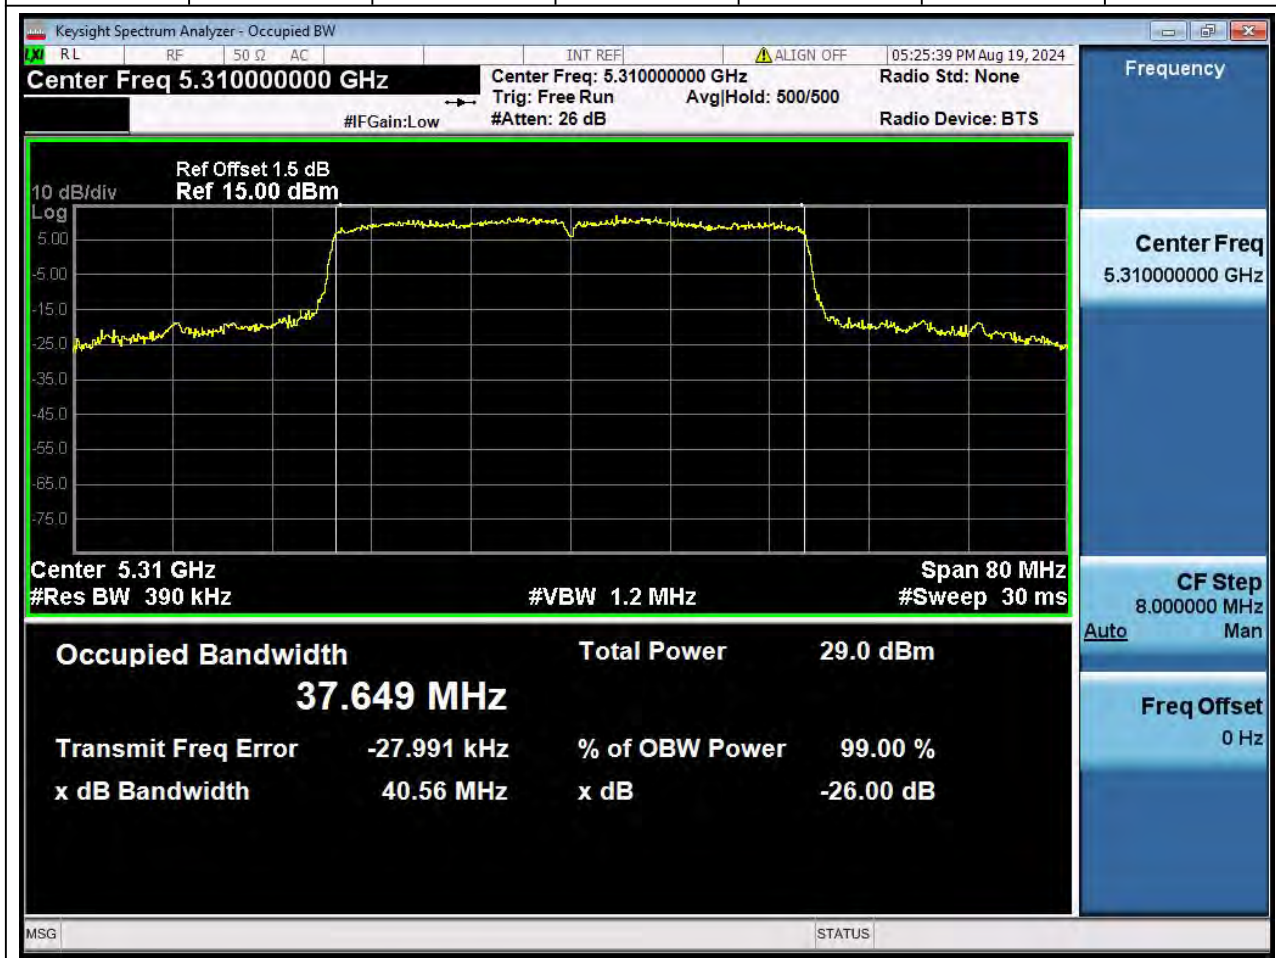

75. 802.11ax_40M_U-NII-2A_H

75.1. A.2-26dB Bandwidth(NTNV)

Center Frequency (MHz)	XdB Down	RBW (MHz)	Detector	Limit (MHz)	XdB BandWidth (MHz)	Verdict
5310	26	0.39	Peak	0	40.559623	N/A