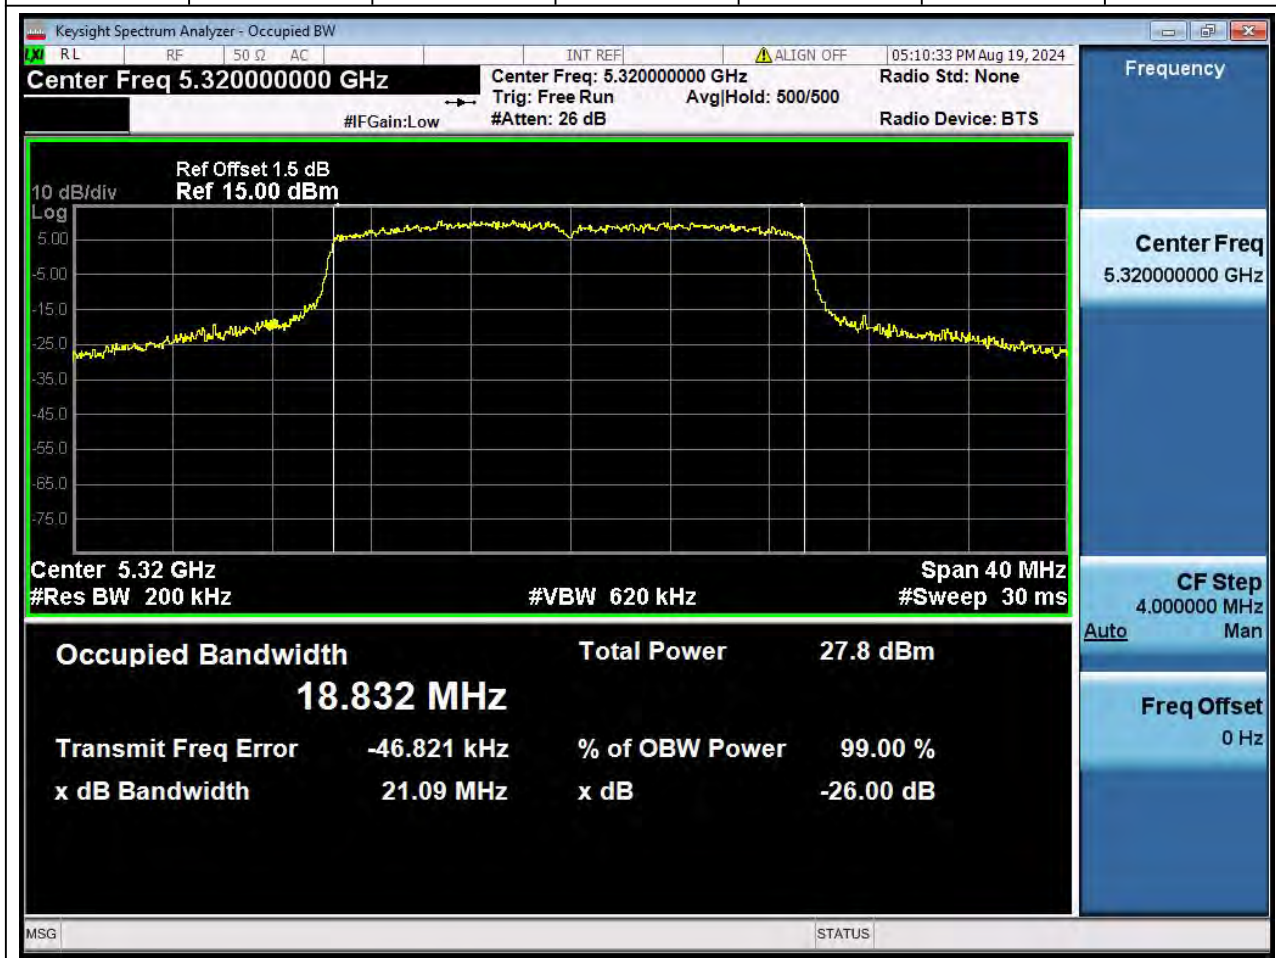

65. 802.11ax_20M_U-NII-2A_H

65.1. A.2-26dB Bandwidth(NTNV)

Center Frequency (MHz)	XdB Down	RBW (MHz)	Detector	Limit (MHz)	XdB BandWidth (MHz)	Verdict
5320	26	0.2	Peak	0	21.086469	N/A