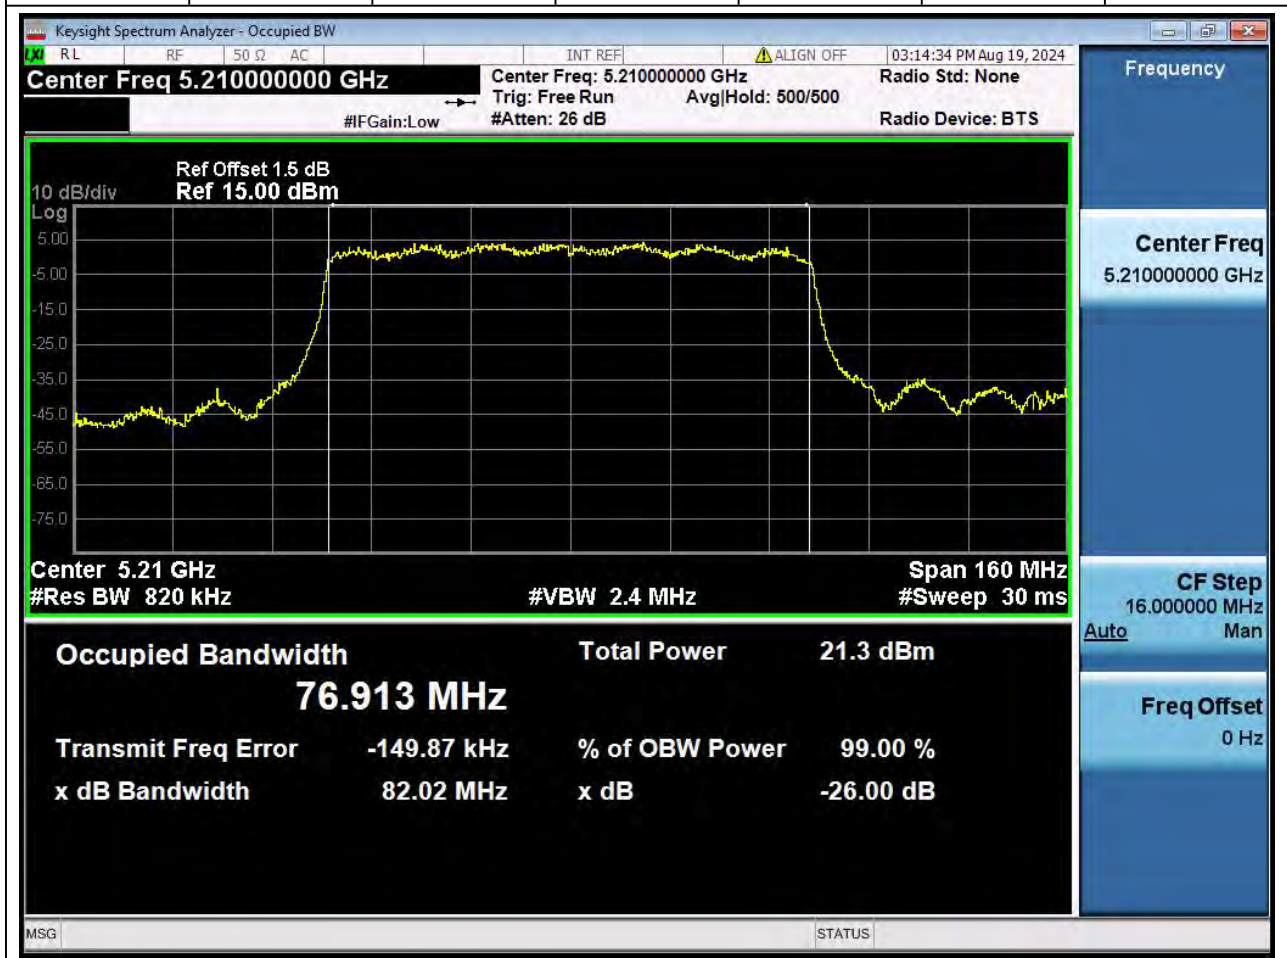

81. 802.11ax_80M_U-NII-1_M

81.1. A.2-26dB Bandwidth(NTNV)

Center Frequency (MHz)	XdB Down	RBW (MHz)	Detector	Limit (MHz)	XdB BandWidth (MHz)	Verdict
5210	26	0.82	Peak	0	82.024337	N/A