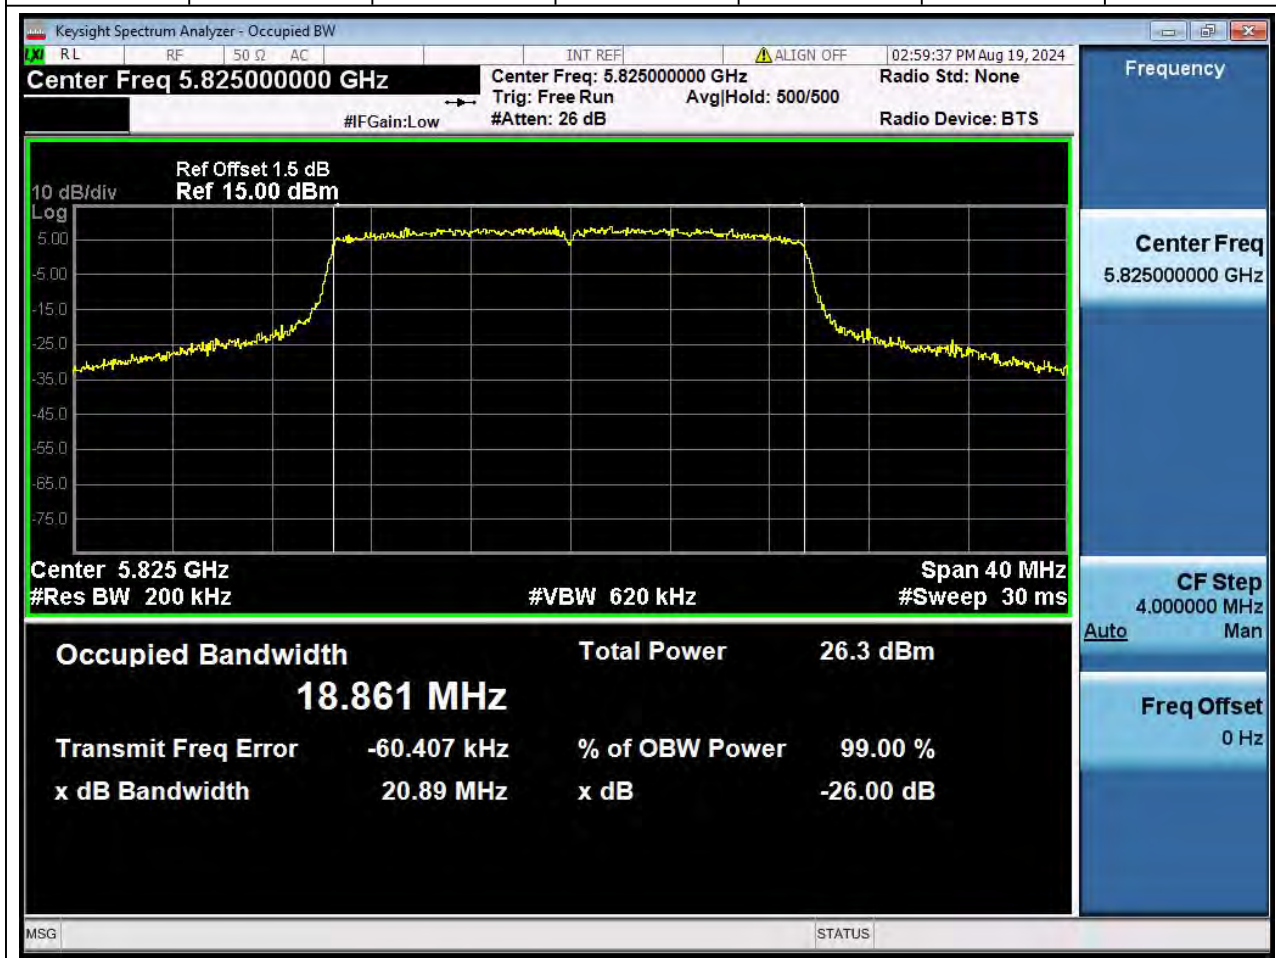

71. 802.11ax_20M_U-NII-3_H

71.1. A.2-26dB Bandwidth(NTNV)

Center Frequency (MHz)	XdB Down	RBW (MHz)	Detector	Limit (MHz)	XdB BandWidth (MHz)	Verdict
5825	26	0.2	Peak	0	20.888283	N/A