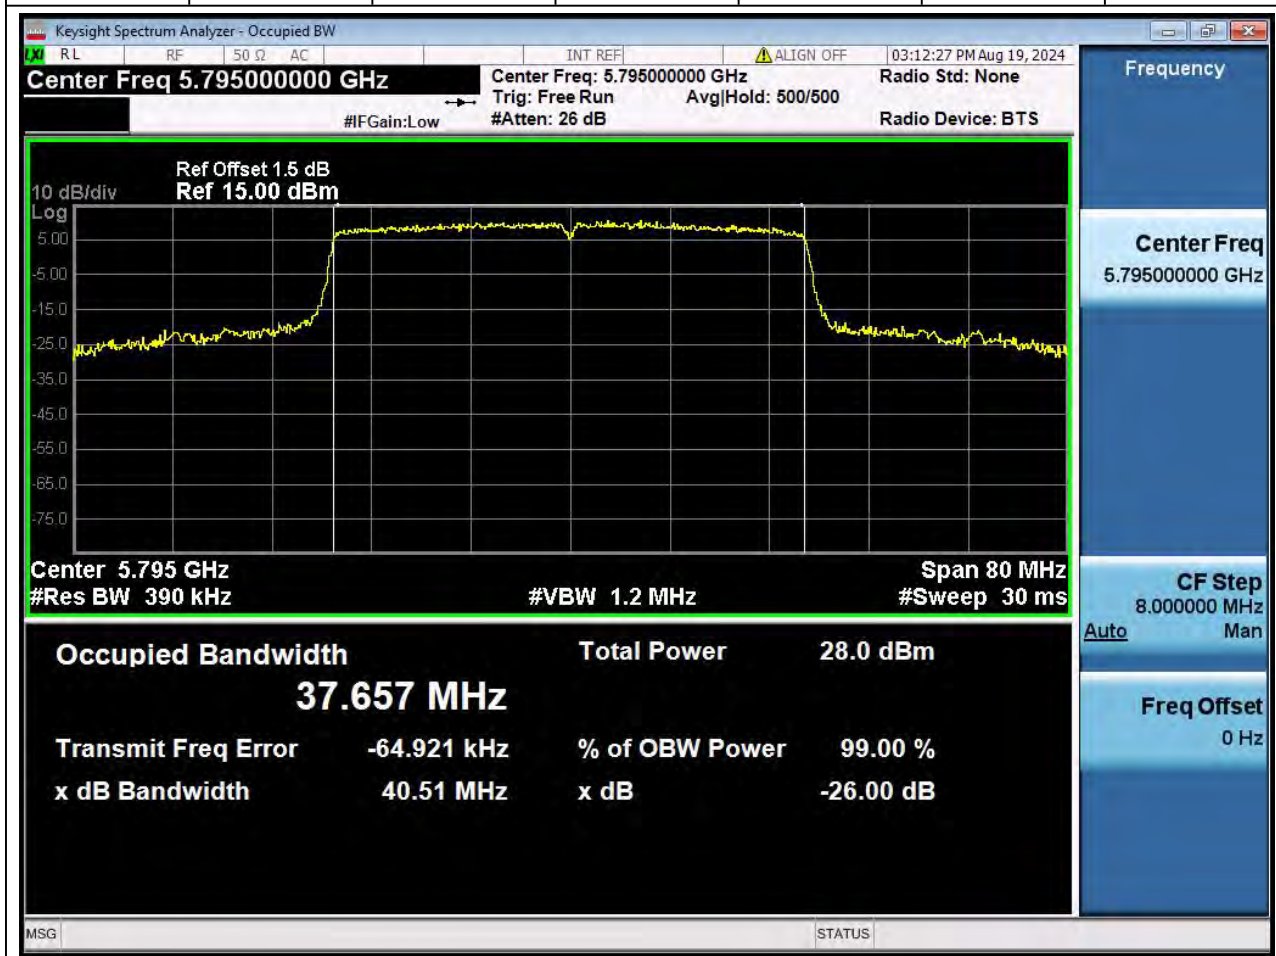

80. 802.11ax_40M_U-NII-3_H

80.1. A.2-26dB Bandwidth(NTNV)

Center Frequency (MHz)	XdB Down	RBW (MHz)	Detector	Limit (MHz)	XdB BandWidth (MHz)	Verdict
5795	26	0.39	Peak	0	40.511753	N/A