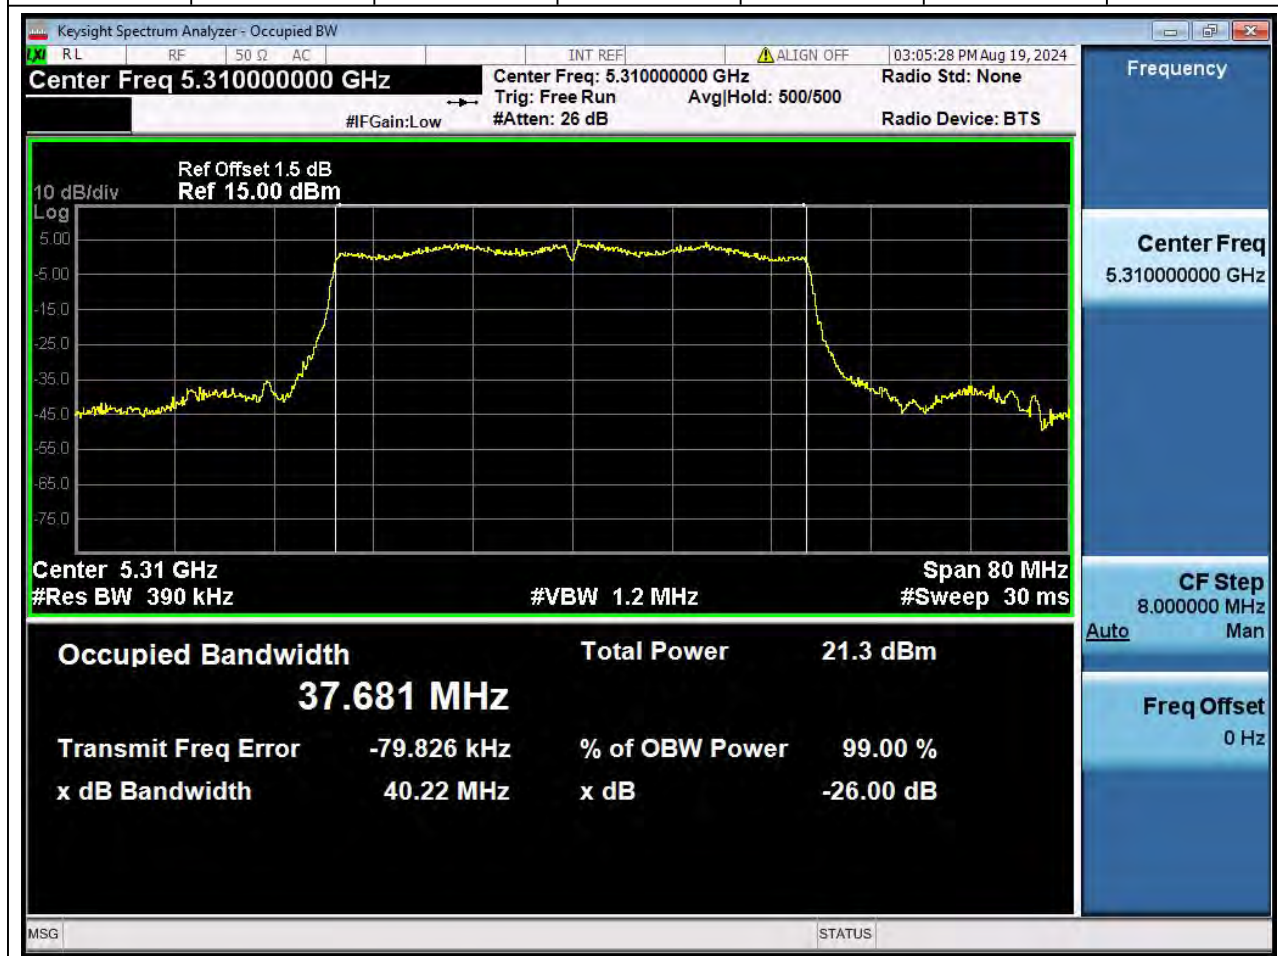

75. 802.11ax_40M_U-NII-2A_H

75.1. A.2-26dB Bandwidth(NTNV)

Center Frequency (MHz)	XdB Down	RBW (MHz)	Detector	Limit (MHz)	XdB BandWidth (MHz)	Verdict
5310	26	0.39	Peak	0	40.222629	N/A