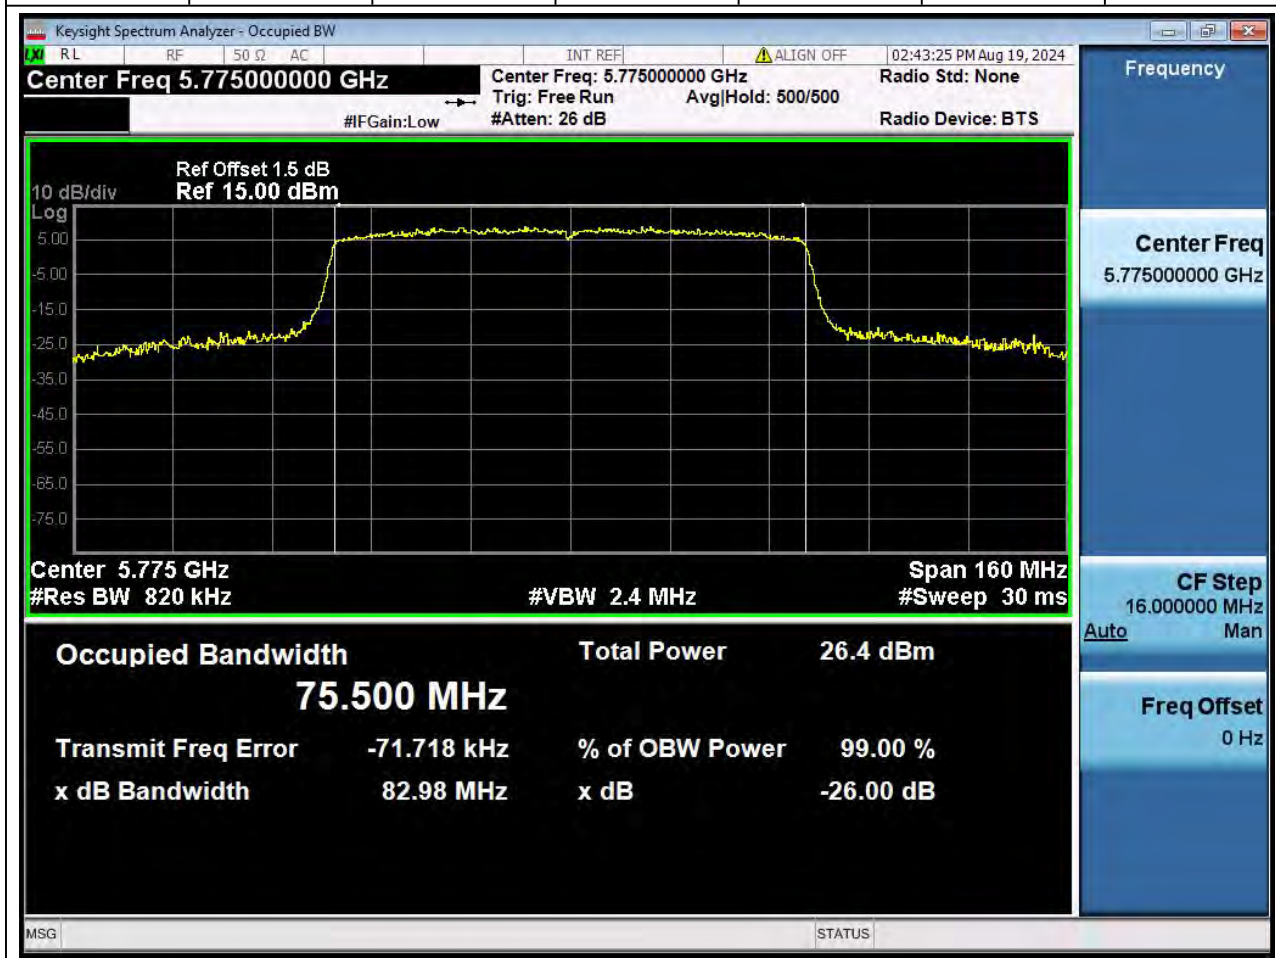

59. 802.11ac_80M_U-NII-3_M

59.1. A.2-26dB Bandwidth(NTNV)

Center Frequency (MHz)	XdB Down	RBW (MHz)	Detector	Limit (MHz)	XdB BandWidth (MHz)	Verdict
5775	26	0.82	Peak	0	82.980986	N/A