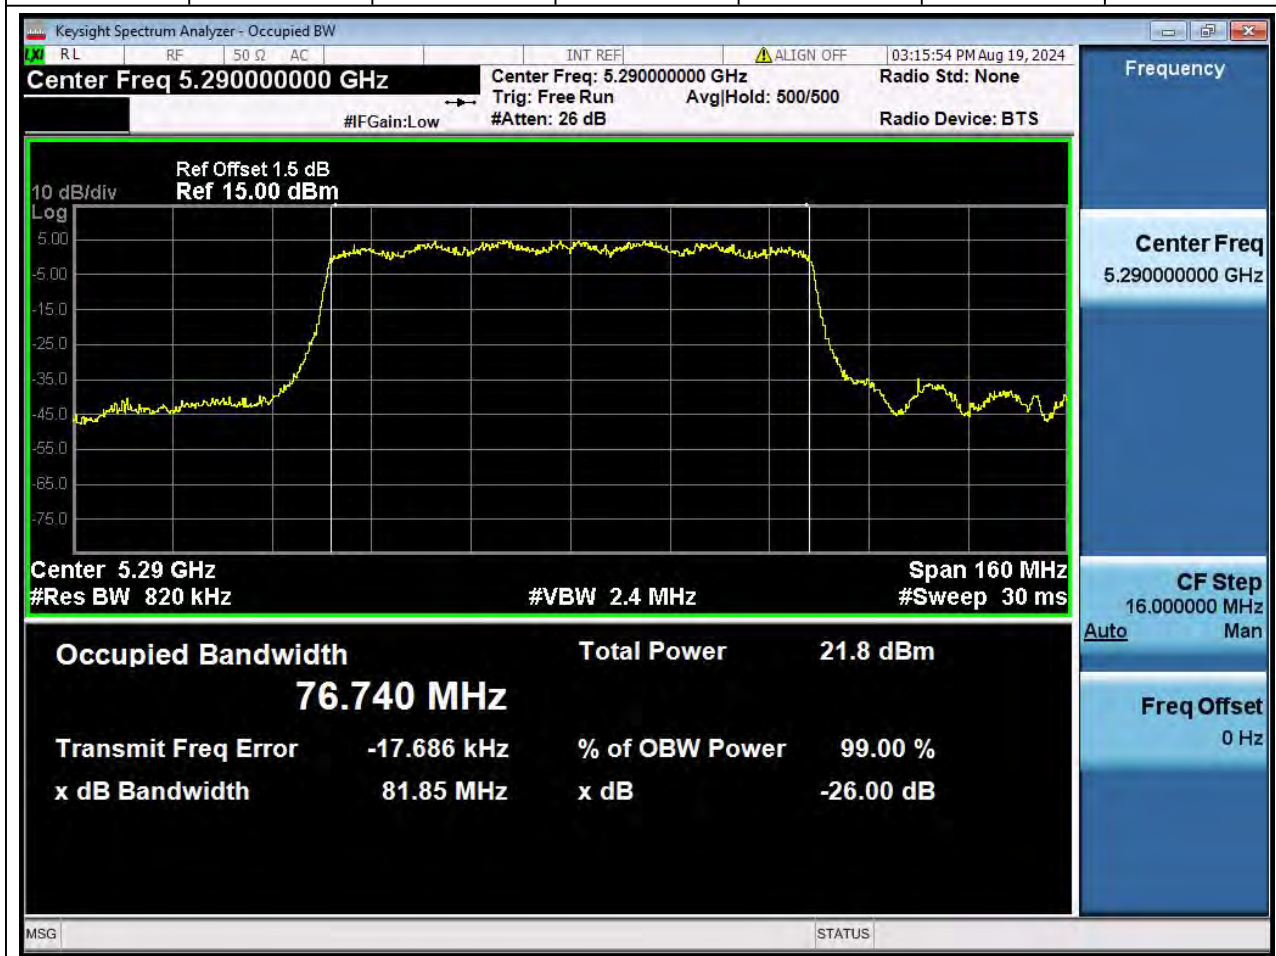

82. 802.11ax_80M_U-NII-2A_M

82.1. A.2-26dB Bandwidth(NTNV)

Center Frequency (MHz)	XdB Down	RBW (MHz)	Detector	Limit (MHz)	XdB BandWidth (MHz)	Verdict
5290	26	0.82	Peak	0	81.848184	N/A