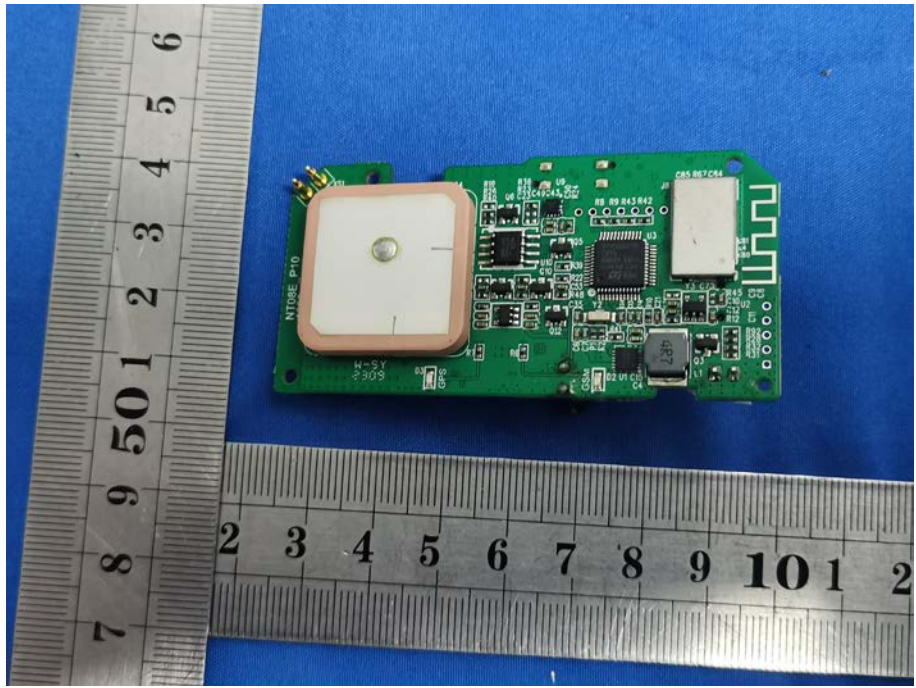

Model: KYCS LOCATE XP

Internal Photos

BT ANT

4G ANT