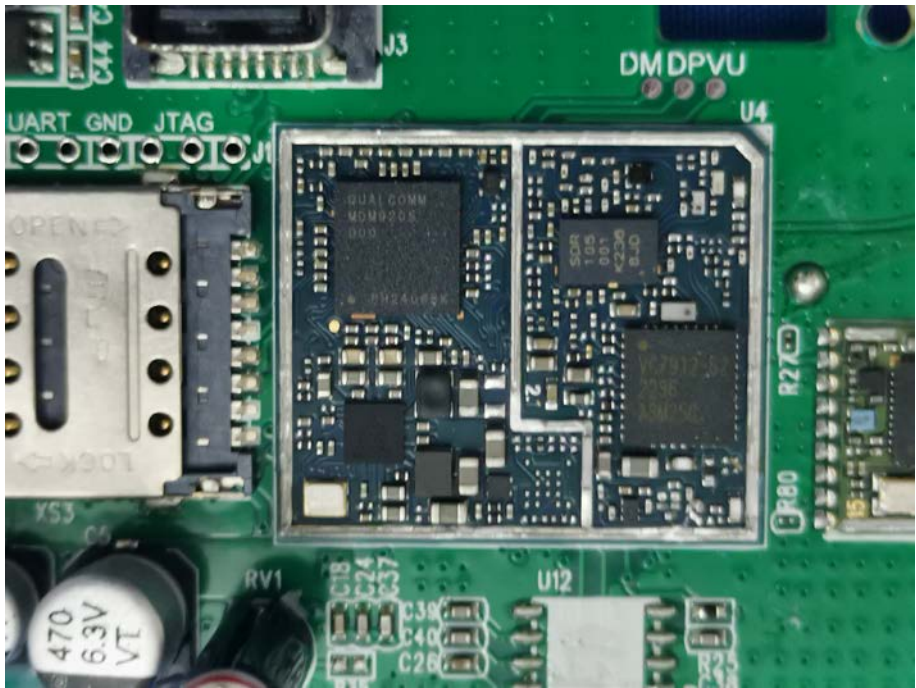

Model: KYCS LOCATE XP

Internal Photos

BT ANT

4G ANT