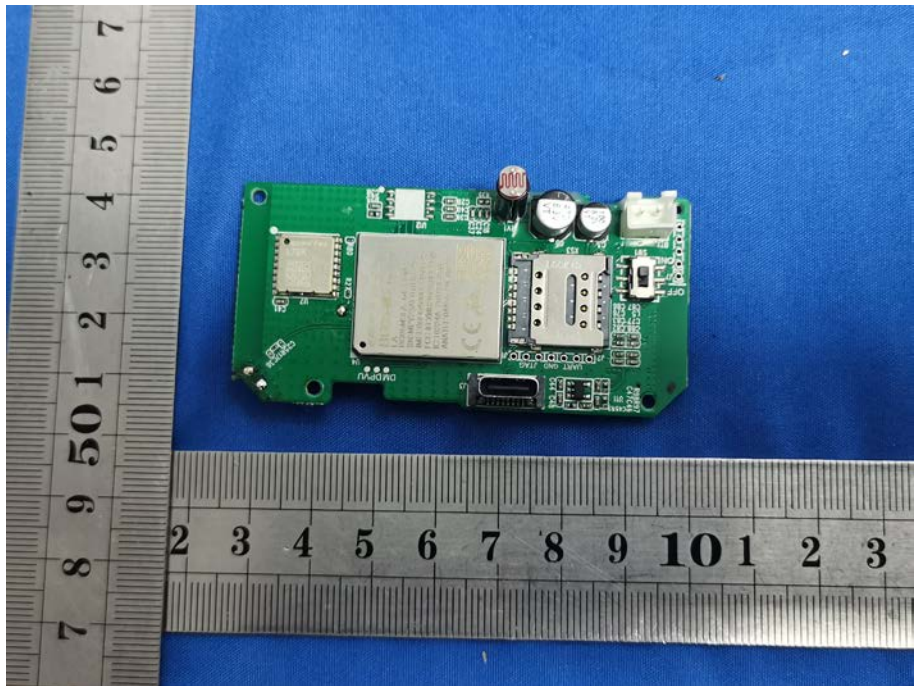

Model: KYCS LOCATE XP

Internal Photos

BT ANT

4G ANT