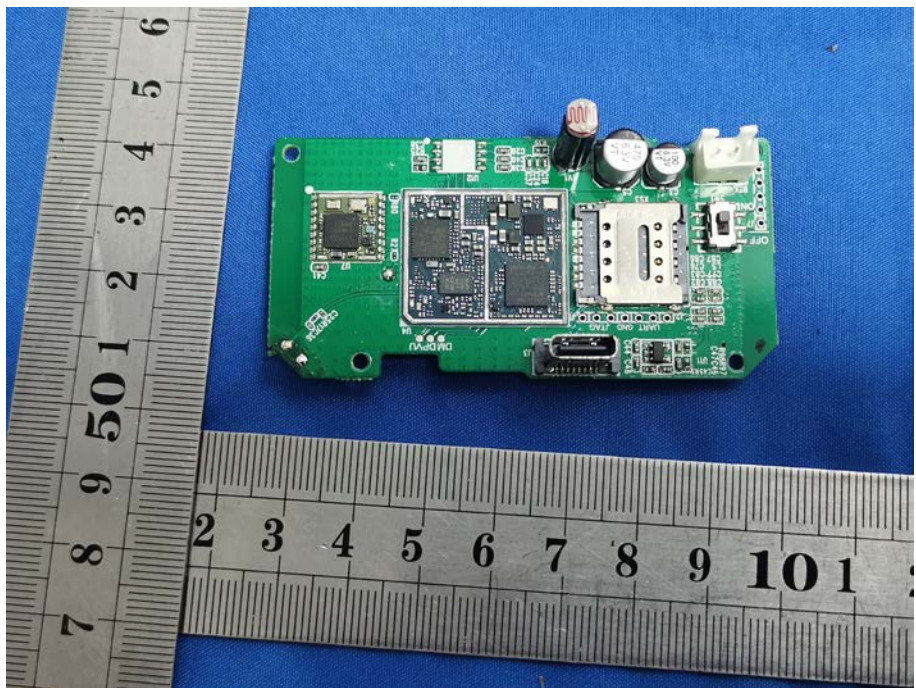

Model: KYCS LOCATE XP

Internal Photos

BT ANT

4G ANT