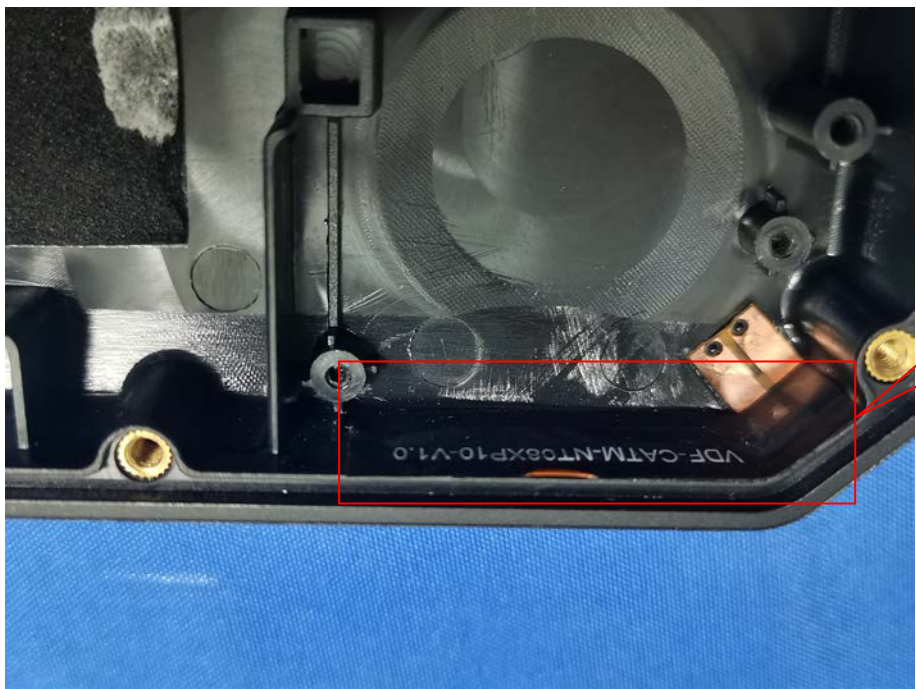

Model: KYCS LOCATE XP

Internal Photos

BT ANT

4G ANT