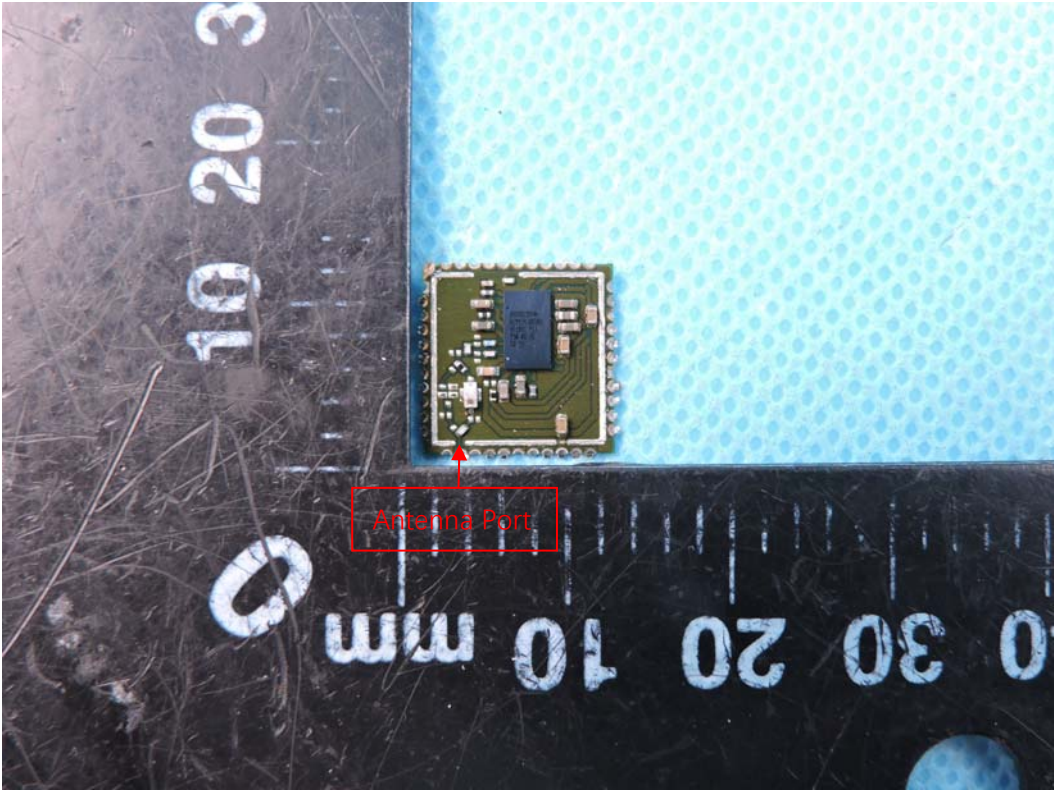

APPENDIX-PHOTOGRAPHS OF EUT CONSTRUCTIONAL DETAILS

Model: AP6212
FCC ID: 2AWVZ-JL500W

BROADCOM®
BCM43430KUBG
HE1041 P11
490-06 3E
16-59