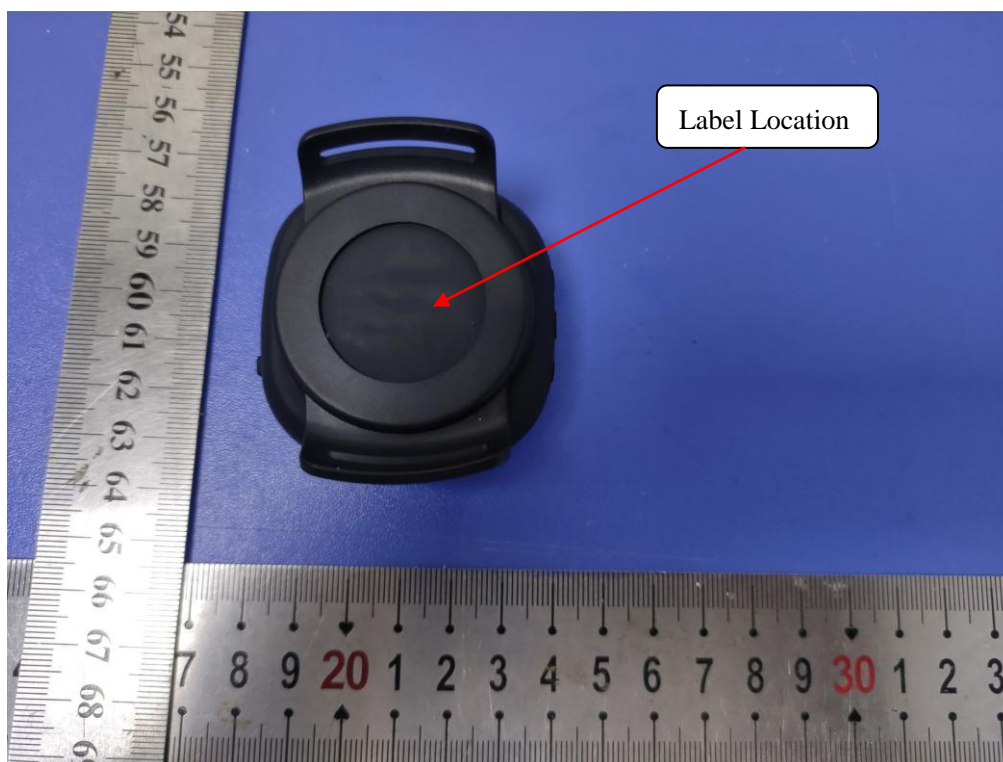

LABEL AND LOCATION

**Bluetooth Speaker**  
**Model No: Wristler**  
**FCC ID: 2AWVU-WRISTLER**

(Size: L1.0m x1.0cm)

Material: Tagboard  
Glue: adhesive sticker  
Font color: White  
Label color: Black