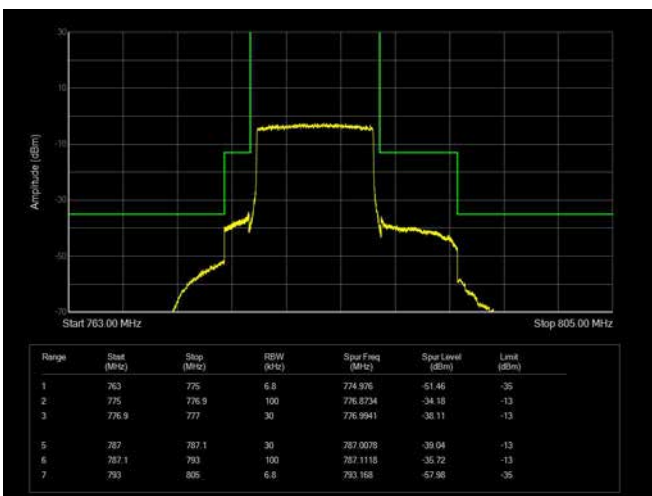

10MHz / QPSK / Low Channel / 1RB

10MHz / QPSK / High Channel / 1 RB

10MHz / QPSK / Full RB

10MHz / 16QAM / Low Channel / 1RB

10MHz / 16QAM / High Channel / 1 RB

10MHz / 16QAM / Full RB

10MHz / 64QAM / Low Channel / 1RB

10MHz / 64QAM / High Channel / 1 RB

10MHz / 64QAM / Full RB

LTE Band 25

1.4MHz / QPSK / Low Channel / 1RB

1.4MHz / QPSK / High Channel / 1 RB

1.4MHz / QPSK / Low Channel / Full RB

1.4MHz / QPSK / High Channel / Full RB