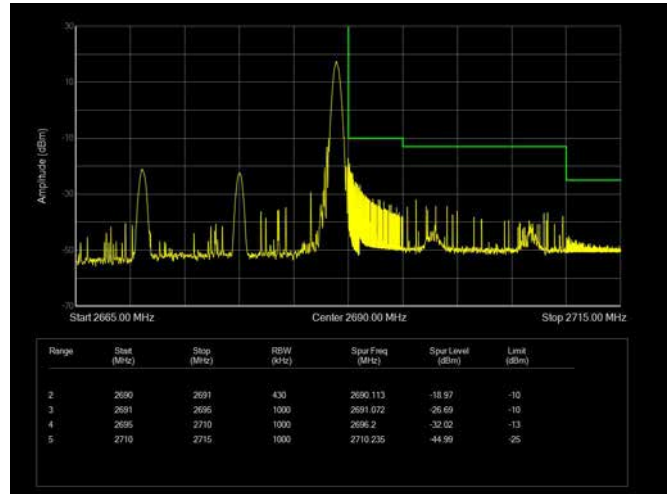

15MHz / 64QAM / High Channel / 1 RB

15MHz / 64QAM / Low Channel / Full RB

15MHz / 64QAM / High Channel / Full RB

20MHz / QPSK / Low Channel / 1RB

20MHz / QPSK / High Channel / 1 RB

20MHz / QPSK / Low Channel / Full RB

20MHz / QPSK / High Channel / Full RB

20MHz / 16QAM / Low Channel / 1RB

20MHz / 16QAM / High Channel / 1 RB

20MHz / 16QAM / Low Channel / Full RB

20MHz / 16QAM / High Channel / Full RB

20MHz / 64QAM / Low Channel / 1RB