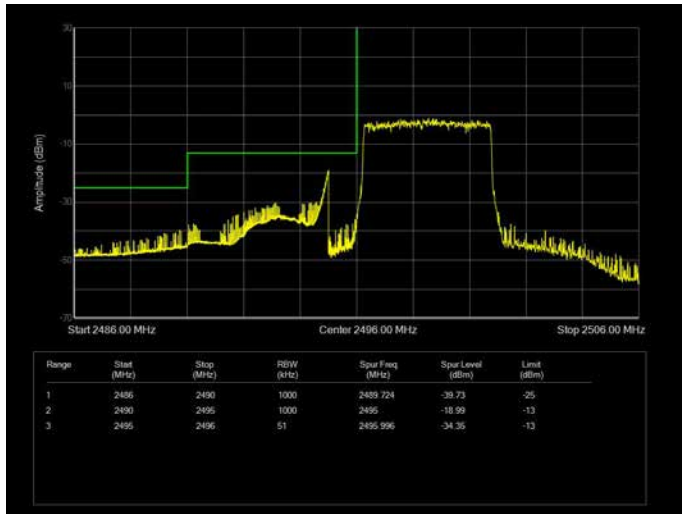

5MHz / QPSK / High Channel / Full RB

5MHz / 16QAM / Low Channel / 1RB

5MHz / 16QAM / High Channel / 1 RB

5MHz / 16QAM / Low Channel / Full RB

5MHz / 16QAM / High Channel / Full RB

5MHz / 64QAM / Low Channel / 1RB