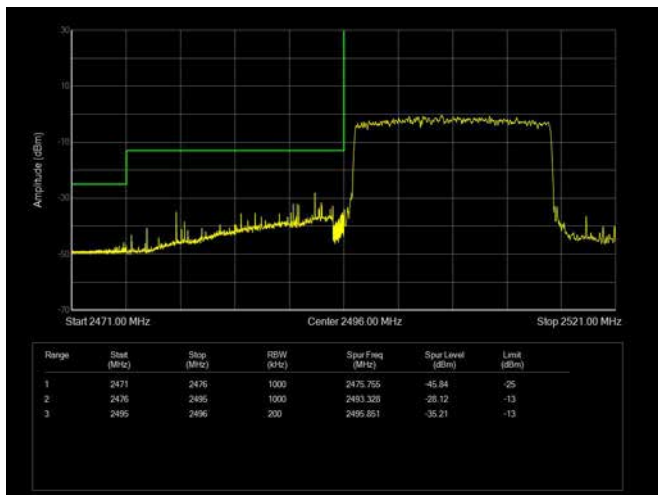

15MHz / 64QAM / High Channel / 1 RB

15MHz / 64QAM / Low Channel / Full RB

15MHz / 64QAM / High Channel / Full RB

20MHz / QPSK / Low Channel / 1RB

20MHz / QPSK / High Channel / 1 RB

20MHz / QPSK / Low Channel / Full RB