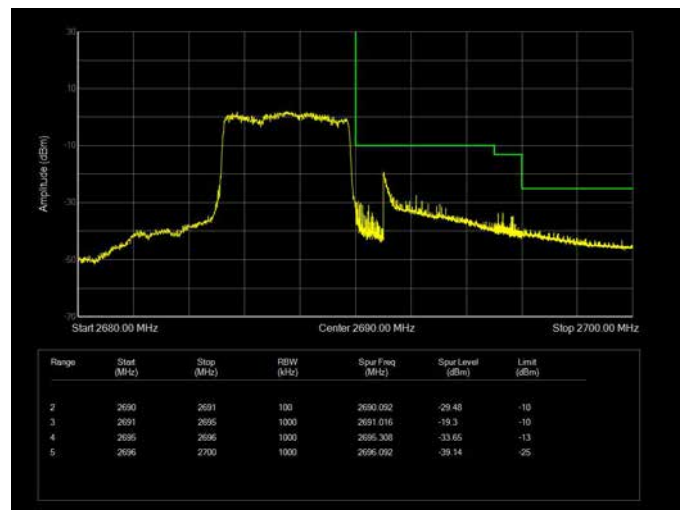

5MHz / QPSK / High Channel / Full RB

5MHz / 16QAM / Low Channel / 1RB

5MHz / 16QAM / High Channel / 1 RB

5MHz / 16QAM / Low Channel / Full RB

5MHz / 16QAM / High Channel / Full RB

5MHz / 64QAM / Low Channel / 1RB

5MHz / 64QAM / High Channel / 1 RB

5MHz / 64QAM / Low Channel / Full RB

5MHz / 64QAM / High Channel / Full RB

10MHz / QPSK / Low Channel / 1RB

10MHz / QPSK / High Channel / 1 RB

10MHz / QPSK / Low Channel / Full RB