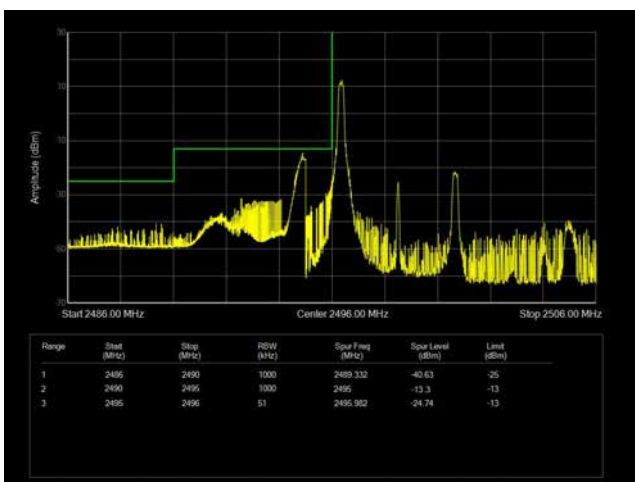

5MHz / 16QAM / Low Channel / 1RB