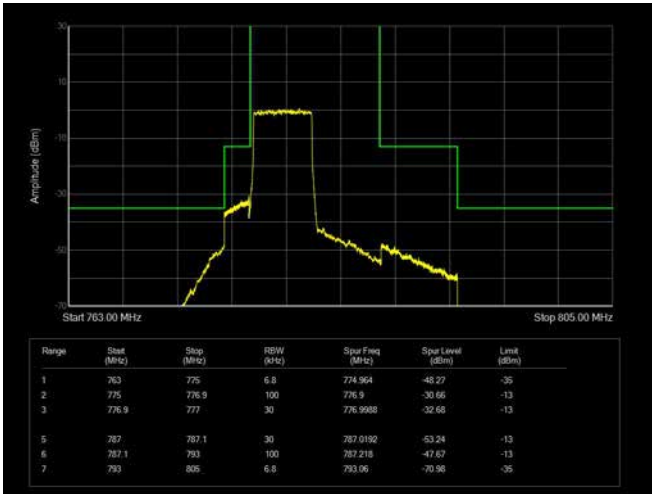

LTE Band 13

5MHz / QPSK / Low Channel / 1RB

5MHz / QPSK / High Channel / 1 RB

5MHz / QPSK / Low Channel / Full RB

5MHz / QPSK / High Channel / Full RB

5MHz / 16QAM / Low Channel / 1RB

5MHz / 16QAM / High Channel / 1 RB

5MHz / 16QAM / Low Channel / Full RB

5MHz / 16QAM / High Channel / Full RB

5MHz / 64QAM / Low Channel / 1RB

5MHz / 64QAM / High Channel / 1 RB

5MHz / 64QAM / Low Channel / Full RB

5MHz / 64QAM / High Channel / Full RB