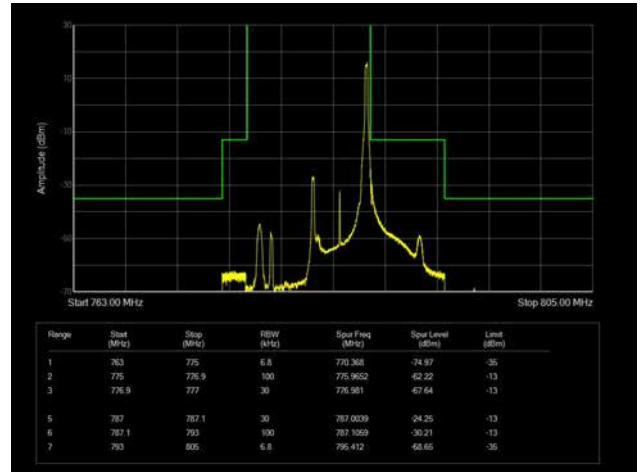

10MHz / 16QAM / Low Channel / Full RB

10MHz / 16QAM / High Channel / Full RB

10MHz / 64QAM / Low Channel / 1RB

10MHz / 64QAM / High Channel / 1 RB

10MHz / 64QAM / Low Channel / Full RB

10MHz / 64QAM / High Channel / Full RB

LTE Band 13

5MHz / QPSK / Low Channel / 1RB

5MHz / QPSK / High Channel / 1 RB

5MHz / QPSK / Low Channel / Full RB

5MHz / QPSK / High Channel / Full RB

5MHz / 16QAM / Low Channel / 1RB

5MHz / 16QAM / High Channel / 1 RB