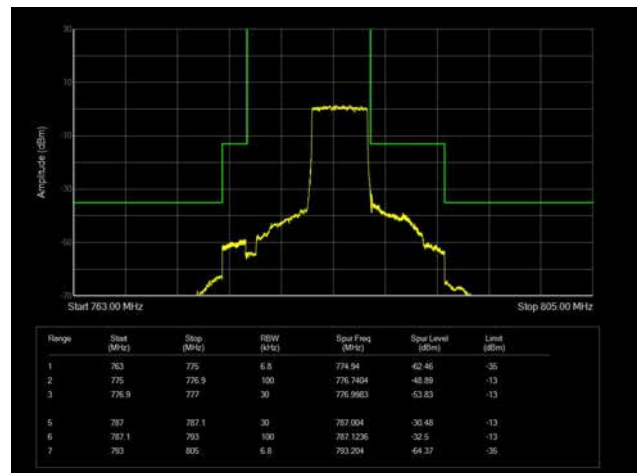

LTE Band 13

5MHz / QPSK / Low Channel / 1RB

5MHz / QPSK / High Channel / 1 RB

5MHz / QPSK / Low Channel / Full RB

5MHz / QPSK / High Channel / Full RB

5MHz / 16QAM / Low Channel / 1RB

5MHz / 16QAM / High Channel / 1 RB