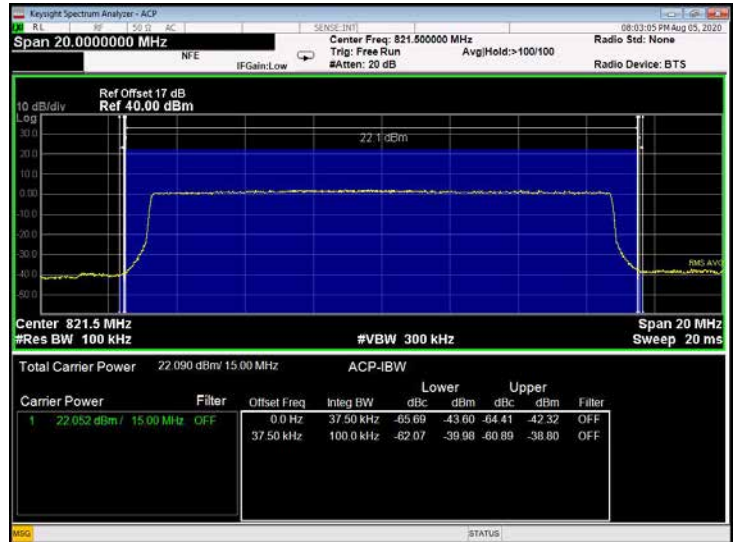

5MHz / QPSK / Low Channel / Full RB

5MHz / QPSK / High Channel / Full RB

10MHz / QPSK / Full RB

15 MHz / QPSK / Full RB

LTE Band 41

5MHz / QPSK / Low Channel / 1RB

5MHz / QPSK / High Channel / 1 RB

5MHz / QPSK / Low Channel / Full RB