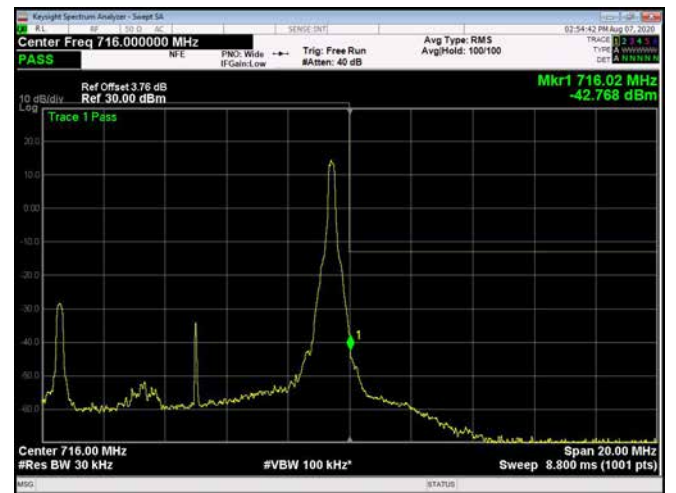

10MHz / 16QAM / Low Channel / Full RB

10MHz / 16QAM / High Channel / Full RB

10MHz / 64QAM / Low Channel / 1RB

10MHz / 64QAM / High Channel / 1 RB

10MHz / 64QAM / Low Channel / Full RB

10MHz / 64QAM / High Channel / Full RB

LTE Band 13

5MHz / QPSK / Low Channel / 1RB

5MHz / QPSK / High Channel / 1 RB

5MHz / QPSK / Low Channel / Full RB

5MHz / QPSK / High Channel / Full RB

5MHz / 16QAM / Low Channel / 1RB

5MHz / 16QAM / High Channel / 1 RB