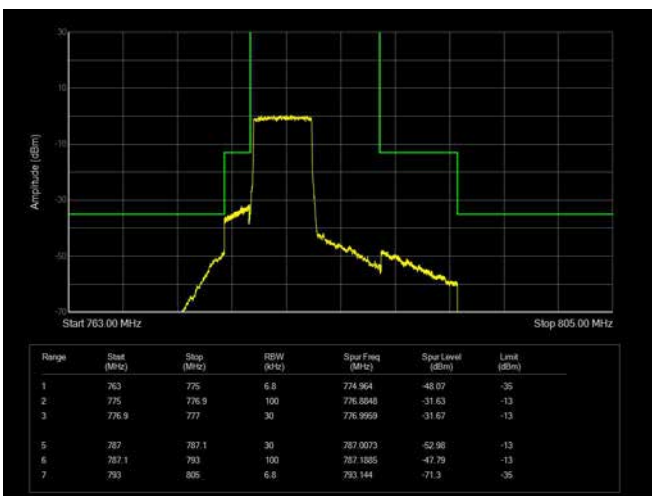

LTE Band 13

5MHz / QPSK / Low Channel / 1RB

5MHz / QPSK / High Channel / 1 RB

5MHz / QPSK / Low Channel / Full RB

5MHz / QPSK / High Channel / Full RB

5MHz / 16QAM / Low Channel / 1RB

5MHz / 16QAM / High Channel / 1 RB

5MHz / 16QAM / Low Channel / Full RB

5MHz / 16QAM / High Channel / Full RB

5MHz / 64QAM / Low Channel / 1RB

5MHz / 64QAM / High Channel / 1 RB

5MHz / 64QAM / Low Channel / Full RB

5MHz / 64QAM / High Channel / Full RB

10MHz / QPSK / Low Channel / 1RB

10MHz / QPSK / High Channel / 1 RB

10MHz / QPSK / Full RB

10MHz / 16QAM / Low Channel / 1RB

10MHz / 16QAM / High Channel / 1 RB

10MHz / 16QAM / Full RB

10MHz / 64QAM / Low Channel / 1RB