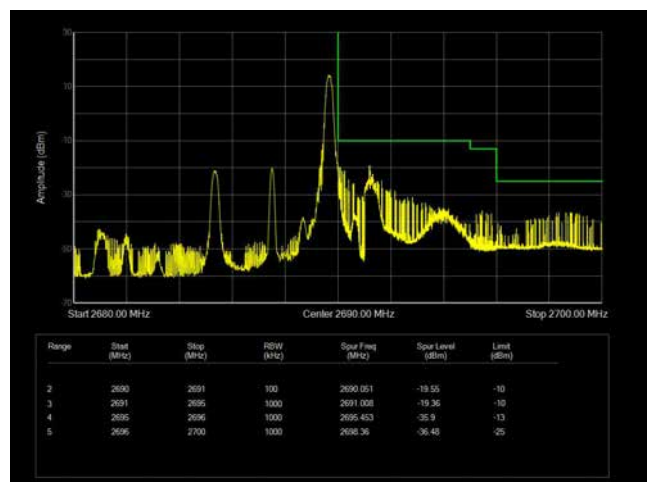

5MHz / 16QAM / High Channel / 1 RB