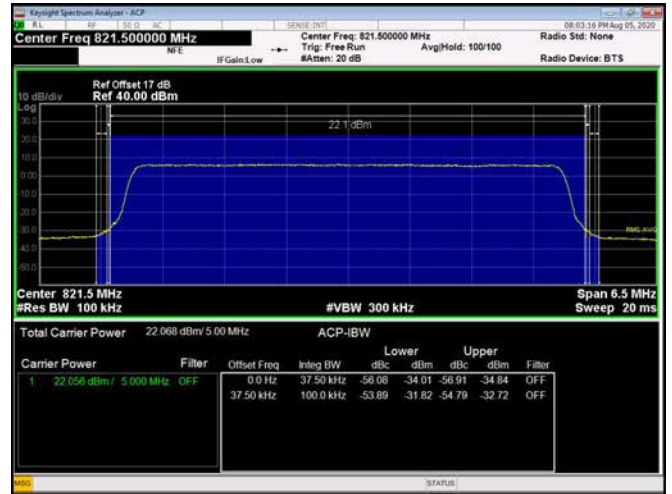

5MHz / QPSK / High Channel / Full RB