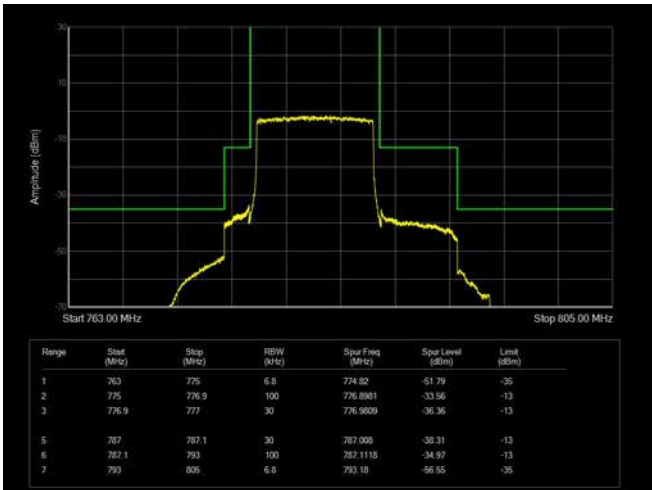

LTE Band 13

5MHz / QPSK / Low Channel / 1RB

5MHz / QPSK / High Channel / 1 RB

5MHz / QPSK / Low Channel / Full RB

5MHz / QPSK / High Channel / Full RB

5MHz / 16QAM / Low Channel / 1RB

5MHz / 16QAM / High Channel / 1 RB

5MHz / 16QAM / Low Channel / Full RB

5MHz / 16QAM / High Channel / Full RB

5MHz / 64QAM / Low Channel / 1RB

5MHz / 64QAM / High Channel / 1 RB

5MHz / 64QAM / Low Channel / Full RB

5MHz / 64QAM / High Channel / Full RB

10MHz / QPSK / Low Channel / 1RB

10MHz / QPSK / High Channel / 1 RB

10MHz / QPSK / Full RB

10MHz / 16QAM / Low Channel / 1RB

10MHz / 16QAM / High Channel / 1 RB

10MHz / 16QAM / Full RB

10MHz / 64QAM / Low Channel / 1RB