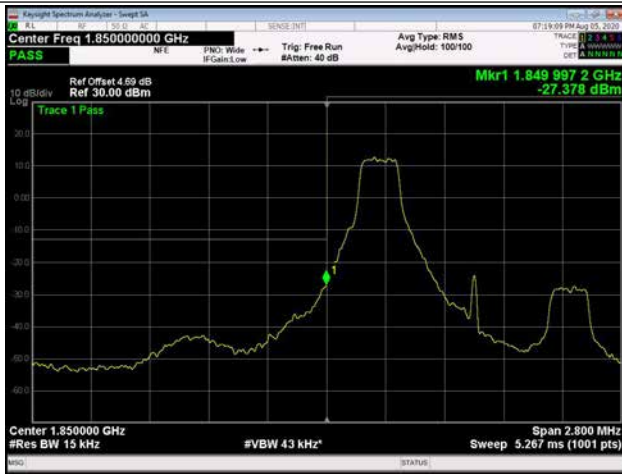

10MHz / 64QAM / High Channel / 1 RB

10MHz / 64QAM / Full RB

LTE Band 25

1.4MHz / QPSK / Low Channel / 1RB

1.4MHz / QPSK / High Channel / 1 RB

1.4MHz / QPSK / Low Channel / Full RB

1.4MHz / QPSK / High Channel / Full RB