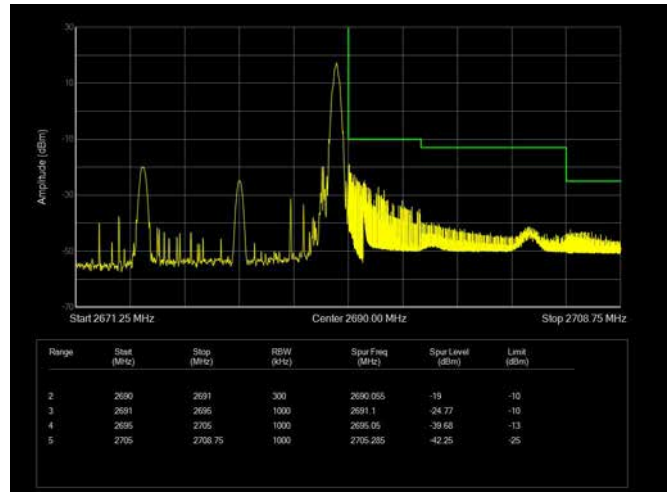

15MHz / 64QAM / High Channel / 1 RB