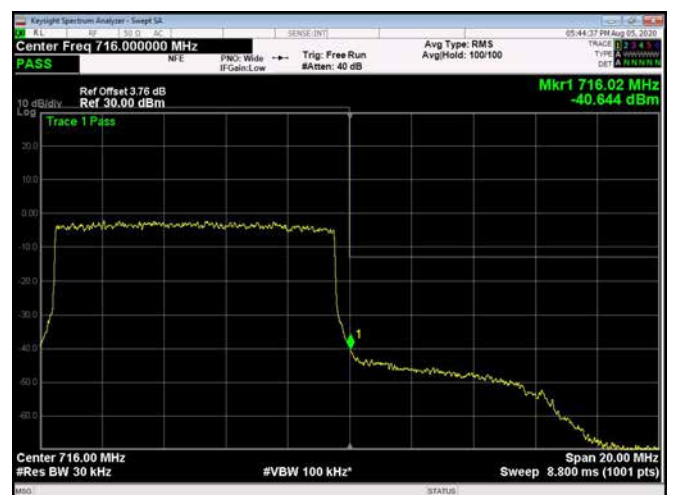

10MHz / 16QAM / Low Channel / Full RB

10MHz / 16QAM / High Channel / Full RB

10MHz / 64QAM / Low Channel / 1RB

10MHz / 64QAM / High Channel / 1 RB

10MHz / 64QAM / Low Channel / Full RB

10MHz / 64QAM / High Channel / Full RB

LTE Band 13

5MHz / QPSK / Low Channel / 1RB

5MHz / QPSK / High Channel / 1 RB

5MHz / QPSK / Low Channel / Full RB

5MHz / QPSK / High Channel / Full RB

5MHz / 16QAM / Low Channel / 1RB

5MHz / 16QAM / High Channel / 1 RB