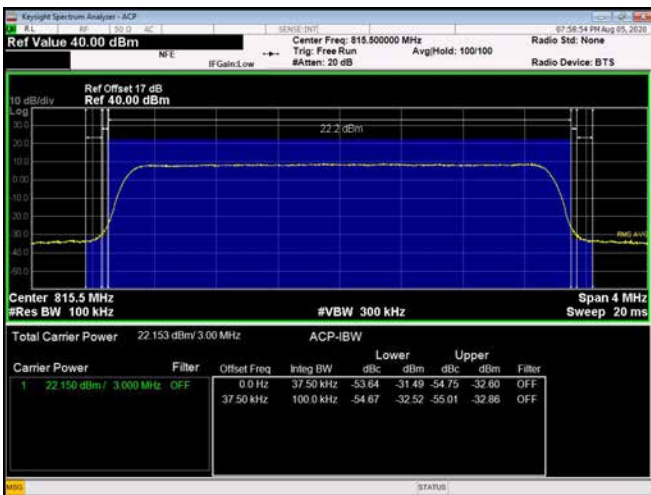

20MHz / 64QAM / Low Channel / Full RB

20MHz / 64QAM / High Channel / Full RB

LTE Band 26

1.4MHz / QPSK / Low Channel / Full RB

1.4MHz / QPSK / High Channel / Full RB

3MHz / QPSK / Low Channel / Full RB

3MHz / QPSK / High Channel / Full RB