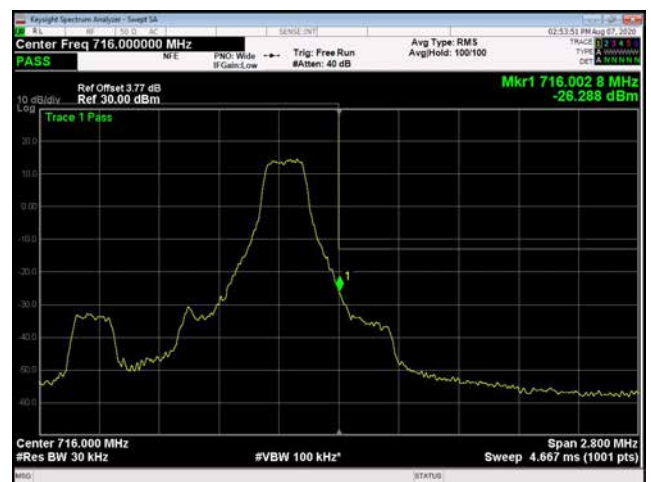

LTE Band 12

1.4MHz / QPSK / Low Channel / 1RB

1.4MHz / QPSK / High Channel / 1 RB

1.4MHz / QPSK / Low Channel / Full RB

1.4MHz / QPSK / High Channel / Full RB

1.4MHz / 16QAM / Low Channel / 1RB

1.4MHz / 16QAM / High Channel / 1 RB