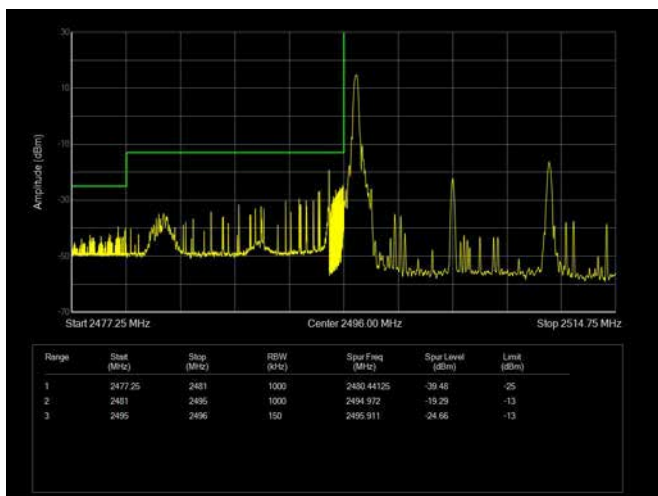

15MHz / 16QAM / Low Channel / 1RB