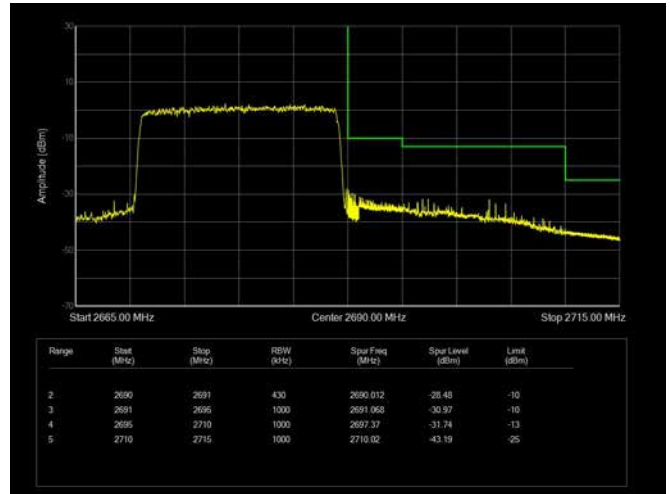

20MHz / QPSK / High Channel / Full RB

20MHz / 16QAM / Low Channel / 1RB

20MHz / 16QAM / High Channel / 1 RB

20MHz / 16QAM / Low Channel / Full RB

20MHz / 16QAM / High Channel / Full RB

20MHz / 64QAM / Low Channel / 1RB

20MHz / 64QAM / High Channel / 1 RB

20MHz / 64QAM / Low Channel / Full RB

20MHz / 64QAM / High Channel / Full RB