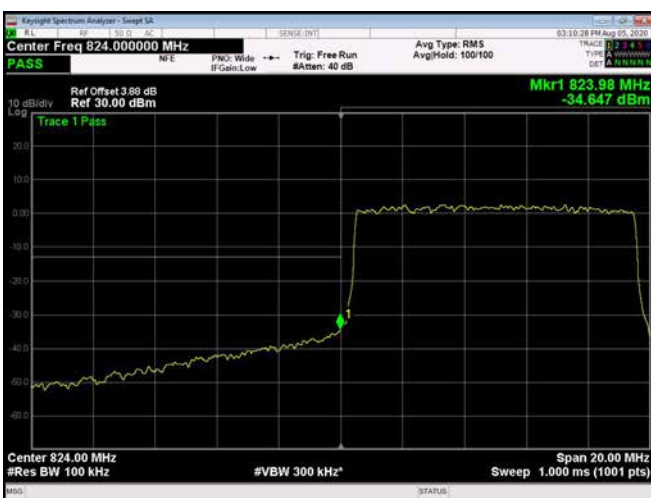

10MHz / 16QAM / Low Channel / Full RB

10MHz / 16QAM / High Channel / Full RB

10MHz / 64QAM / Low Channel / 1RB

10MHz / 64QAM / High Channel / 1 RB

10MHz / 64QAM / Low Channel / Full RB

10MHz / 64QAM / High Channel / Full RB

LTE Band 12

1.4MHz / QPSK / Low Channel / 1RB

1.4MHz / QPSK / High Channel / 1 RB

1.4MHz / QPSK / Low Channel / Full RB

1.4MHz / QPSK / High Channel / Full RB

1.4MHz / 16QAM / Low Channel / 1RB

1.4MHz / 16QAM / High Channel / 1 RB