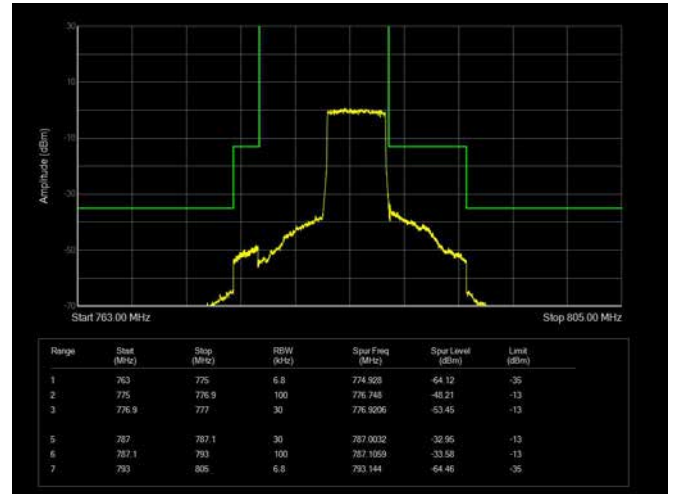

5MHz / 16QAM / High Channel / Full RB