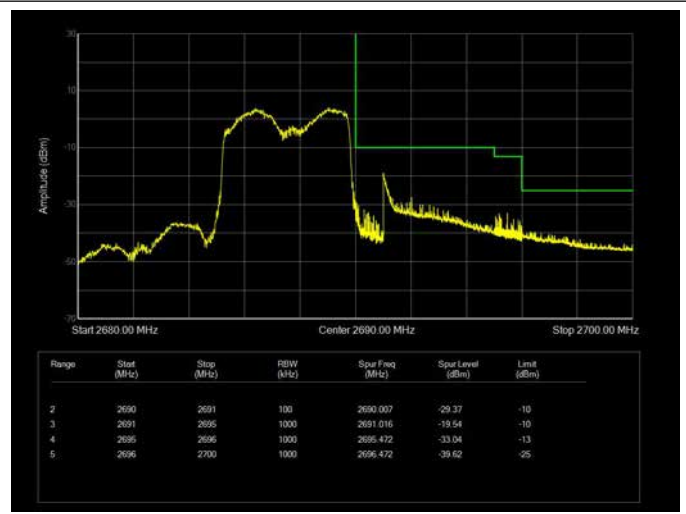

5MHz / QPSK / High Channel / Full RB

5MHz / 16QAM / Low Channel / 1RB

5MHz / 16QAM / High Channel / 1 RB

5MHz / 16QAM / Low Channel / Full RB

5MHz / 16QAM / High Channel / Full RB

5MHz / 64QAM / Low Channel / 1RB

5MHz / 64QAM / High Channel / 1 RB

5MHz / 64QAM / Low Channel / Full RB

5MHz / 64QAM / High Channel / Full RB

10MHz / QPSK / Low Channel / 1RB

10MHz / QPSK / High Channel / 1 RB

10MHz / QPSK / Low Channel / Full RB