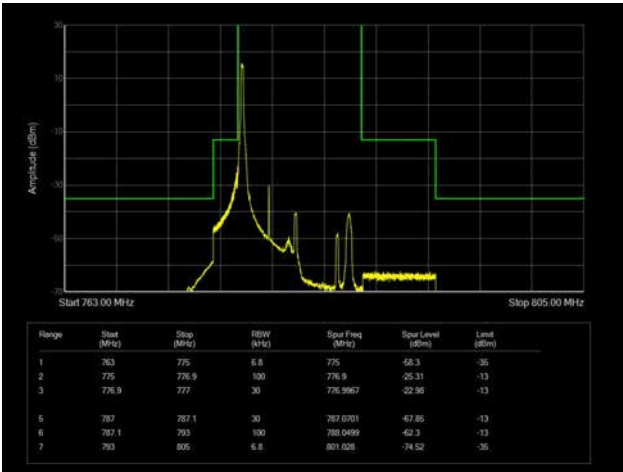

10MHz / 16QAM / Low Channel / Full RB

10MHz / 16QAM / High Channel / Full RB

10MHz / 64QAM / Low Channel / 1RB

10MHz / 64QAM / High Channel / 1 RB

10MHz / 64QAM / Low Channel / Full RB

10MHz / 64QAM / High Channel / Full RB

LTE Band 13

5MHz / QPSK / Low Channel / 1RB

5MHz / QPSK / High Channel / 1 RB

5MHz / QPSK / Low Channel / Full RB

5MHz / QPSK / High Channel / Full RB

5MHz / 16QAM / Low Channel / 1RB

5MHz / 16QAM / High Channel / 1 RB