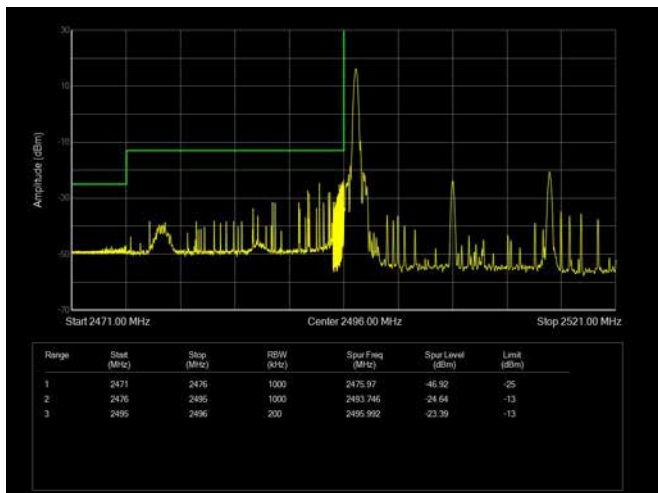

20MHz / QPSK / High Channel / Full RB

20MHz / 16QAM / Low Channel / 1RB

20MHz / 16QAM / High Channel / 1 RB

20MHz / 16QAM / Low Channel / Full RB

20MHz / 16QAM / High Channel / Full RB

20MHz / 64QAM / Low Channel / 1RB

20MHz / 64QAM / High Channel / 1 RB

20MHz / 64QAM / Low Channel / Full RB

20MHz / 64QAM / High Channel / Full RB