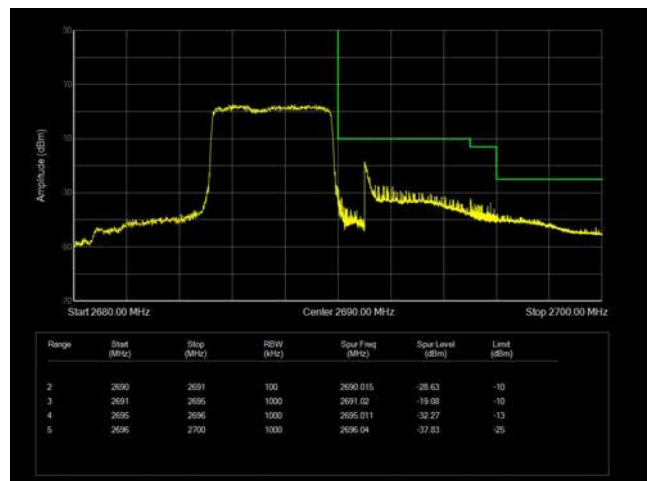

5MHz / QPSK / High Channel / Full RB