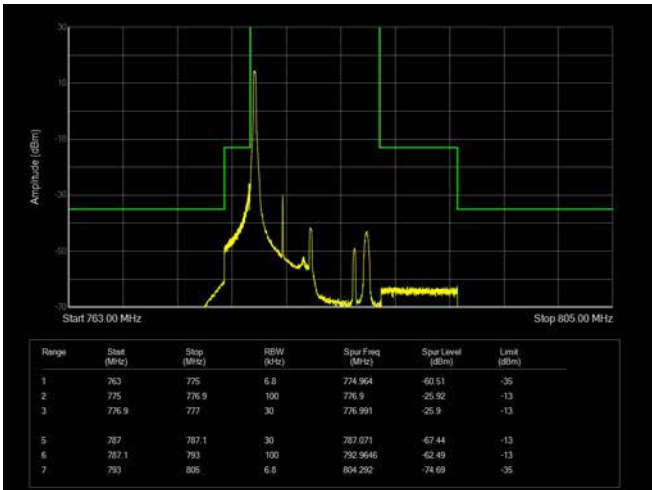

5MHz / 64QAM / Low Channel / 1RB