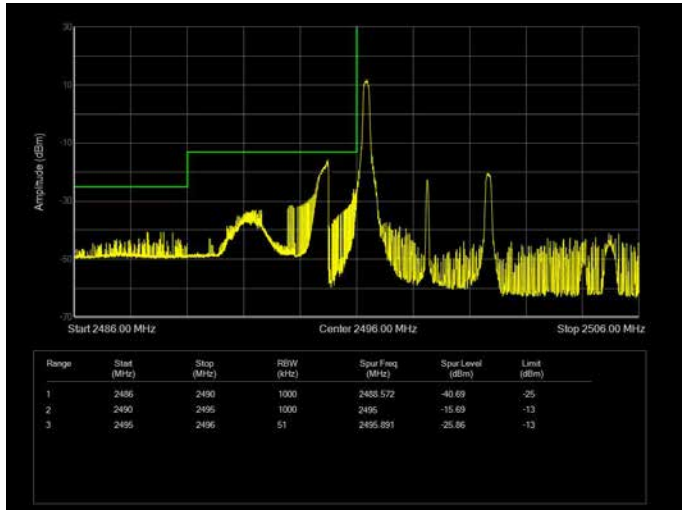

5MHz / QPSK / High Channel / Full RB

5MHz / 16QAM / Low Channel / 1RB

5MHz / 16QAM / High Channel / 1 RB

5MHz / 16QAM / Low Channel / Full RB

5MHz / 16QAM / High Channel / Full RB

5MHz / 64QAM / Low Channel / 1RB