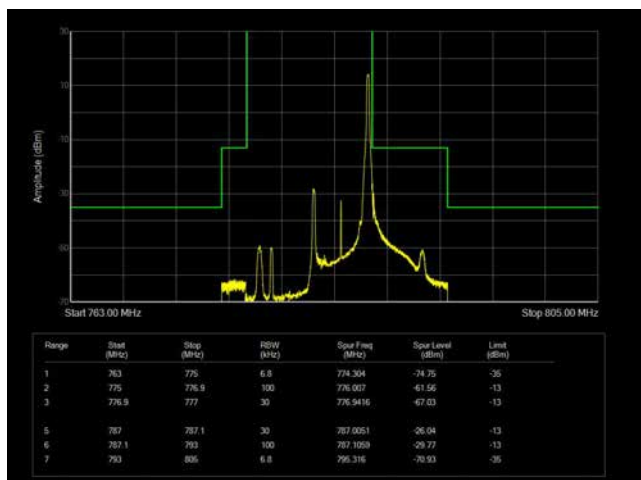

LTE Band 13

5MHz / QPSK / Low Channel / 1RB

5MHz / QPSK / High Channel / 1 RB

5MHz / QPSK / Low Channel / Full RB

5MHz / QPSK / High Channel / Full RB

5MHz / 16QAM / Low Channel / 1RB

5MHz / 16QAM / High Channel / 1 RB