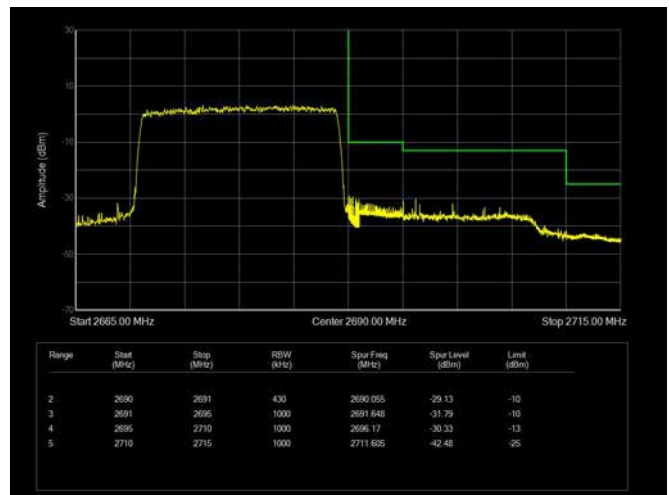

15MHz / 64QAM / High Channel / 1 RB

15MHz / 64QAM / Low Channel / Full RB

15MHz / 64QAM / High Channel / Full RB

20MHz / QPSK / Low Channel / 1RB

20MHz / QPSK / High Channel / 1 RB

20MHz / QPSK / Low Channel / Full RB

20MHz / QPSK / High Channel / Full RB

20MHz / 16QAM / Low Channel / 1RB

20MHz / 16QAM / High Channel / 1 RB

20MHz / 16QAM / Low Channel / Full RB

20MHz / 16QAM / High Channel / Full RB

20MHz / 64QAM / Low Channel / 1RB