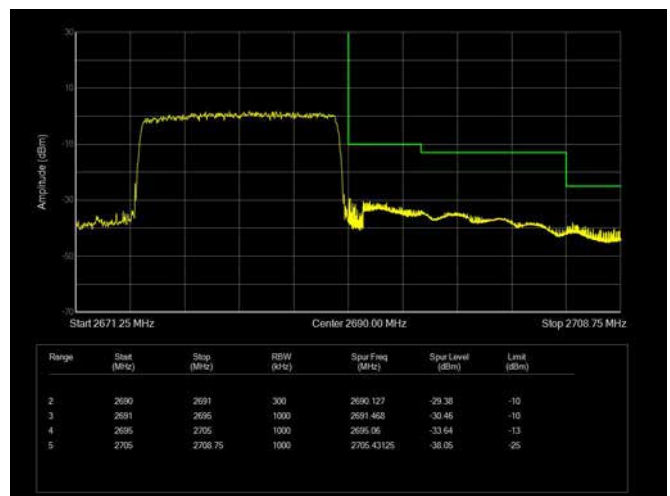

15MHz / 64QAM / High Channel / Full RB