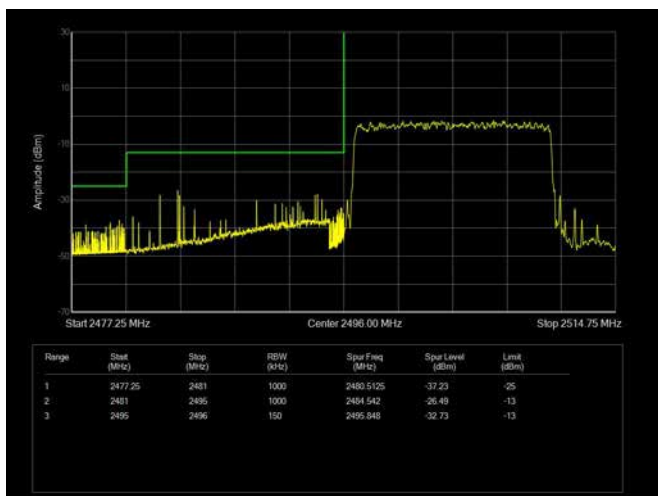

15MHz / 64QAM / Low Channel / Full RB