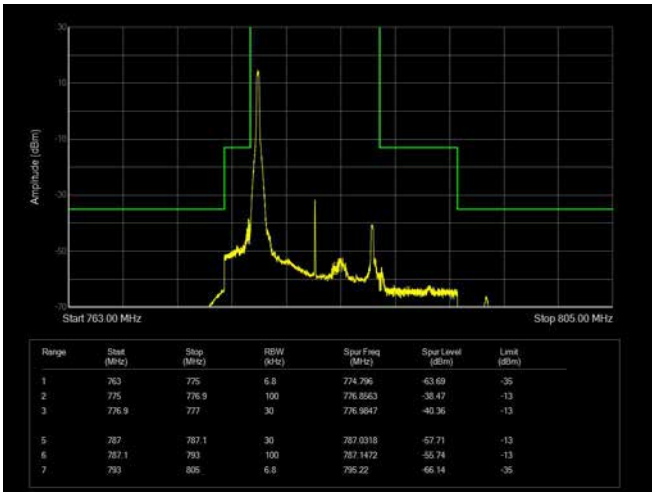

10MHz / QPSK / Low Channel / 1RB

10MHz / QPSK / High Channel / 1 RB

10MHz / QPSK / Full RB

10MHz / 16QAM / Low Channel / 1RB

10MHz / 16QAM / High Channel / 1 RB

10MHz / 16QAM / Full RB

10MHz / 64QAM / Low Channel / 1RB

10MHz / 64QAM / High Channel / 1 RB

10MHz / 64QAM / Full RB

LTE Band 25

1.4MHz / QPSK / Low Channel / 1RB

1.4MHz / QPSK / High Channel / 1 RB

1.4MHz / QPSK / Low Channel / Full RB

1.4MHz / QPSK / High Channel / Full RB