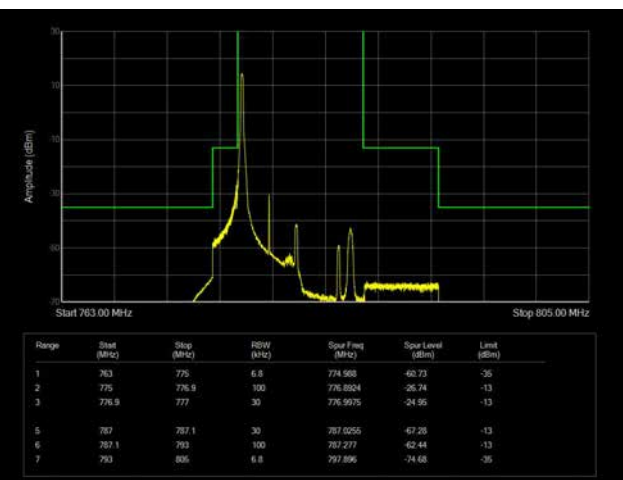

LTE Band 13

5MHz / QPSK / Low Channel / 1RB

5MHz / QPSK / High Channel / 1 RB

5MHz / QPSK / Low Channel / Full RB

5MHz / QPSK / High Channel / Full RB

5MHz / 16QAM / Low Channel / 1RB

5MHz / 16QAM / High Channel / 1 RB