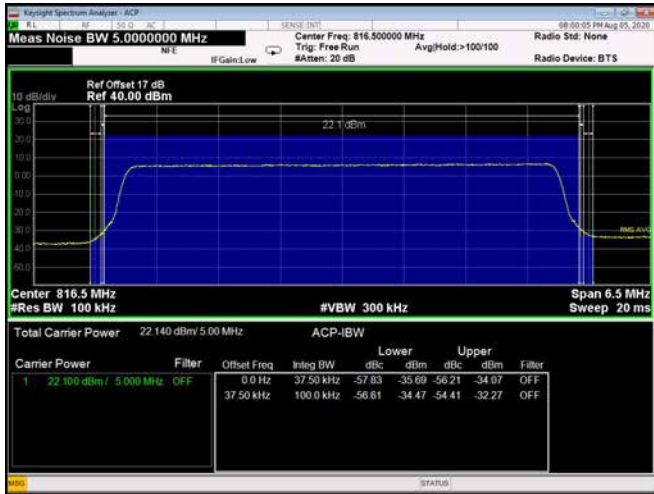

5MHz / QPSK / Low Channel / Full RB