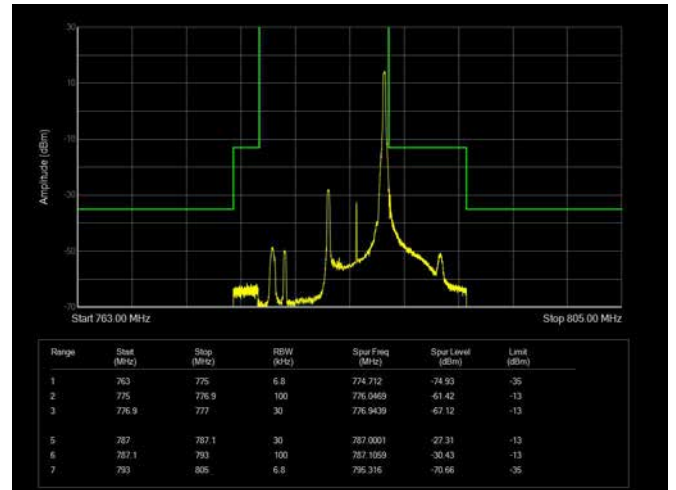

LTE Band 13

5MHz / QPSK / Low Channel / 1RB

5MHz / QPSK / High Channel / 1 RB

5MHz / QPSK / Low Channel / Full RB

5MHz / QPSK / High Channel / Full RB

5MHz / 16QAM / Low Channel / 1RB

5MHz / 16QAM / High Channel / 1 RB

5MHz / 16QAM / Low Channel / Full RB

5MHz / 16QAM / High Channel / Full RB

5MHz / 64QAM / Low Channel / 1RB

5MHz / 64QAM / High Channel / 1 RB

5MHz / 64QAM / Low Channel / Full RB

5MHz / 64QAM / High Channel / Full RB

10MHz / QPSK / Low Channel / 1RB

10MHz / QPSK / High Channel / 1 RB

10MHz / QPSK / Full RB

10MHz / 16QAM / Low Channel / 1RB

10MHz / 16QAM / High Channel / 1 RB

10MHz / 16QAM / Full RB

10MHz / 64QAM / Low Channel / 1RB