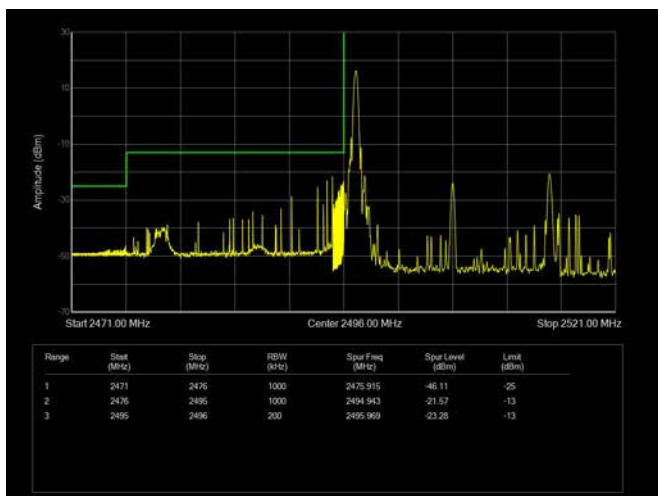

20MHz / 16QAM / Low Channel / 1RB