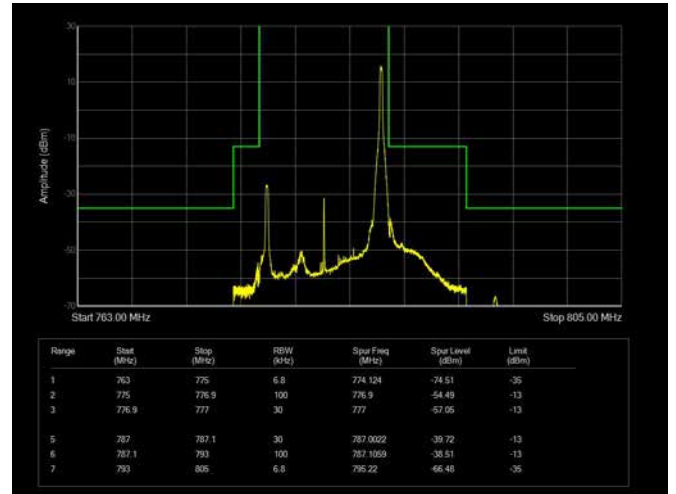

LTE Band 13

5MHz / QPSK / Low Channel / 1RB

5MHz / QPSK / High Channel / 1 RB

5MHz / QPSK / Low Channel / Full RB

5MHz / QPSK / High Channel / Full RB

5MHz / 16QAM / Low Channel / 1RB

5MHz / 16QAM / High Channel / 1 RB

5MHz / 16QAM / Low Channel / Full RB

5MHz / 16QAM / High Channel / Full RB

5MHz / 64QAM / Low Channel / 1RB

5MHz / 64QAM / High Channel / 1 RB

5MHz / 64QAM / Low Channel / Full RB

5MHz / 64QAM / High Channel / Full RB

10MHz / QPSK / Low Channel / 1RB

10MHz / QPSK / High Channel / 1 RB

10MHz / QPSK / Full RB

10MHz / 16QAM / Low Channel / 1RB

10MHz / 16QAM / High Channel / 1 RB

10MHz / 16QAM / Full RB

10MHz / 64QAM / Low Channel / 1RB