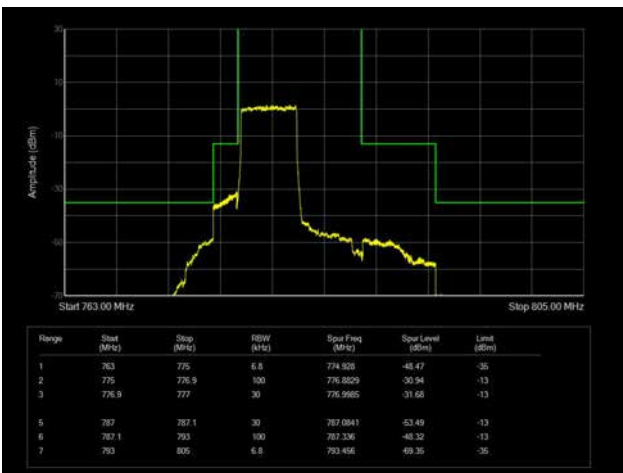

LTE Band 13

5MHz / QPSK / Low Channel / 1RB

5MHz / QPSK / High Channel / 1 RB

5MHz / QPSK / Low Channel / Full RB

5MHz / QPSK / High Channel / Full RB

5MHz / 16QAM / Low Channel / 1RB

5MHz / 16QAM / High Channel / 1 RB

5MHz / 16QAM / Low Channel / Full RB

5MHz / 16QAM / High Channel / Full RB

5MHz / 64QAM / Low Channel / 1RB

5MHz / 64QAM / High Channel / 1 RB

5MHz / 64QAM / Low Channel / Full RB

5MHz / 64QAM / High Channel / Full RB