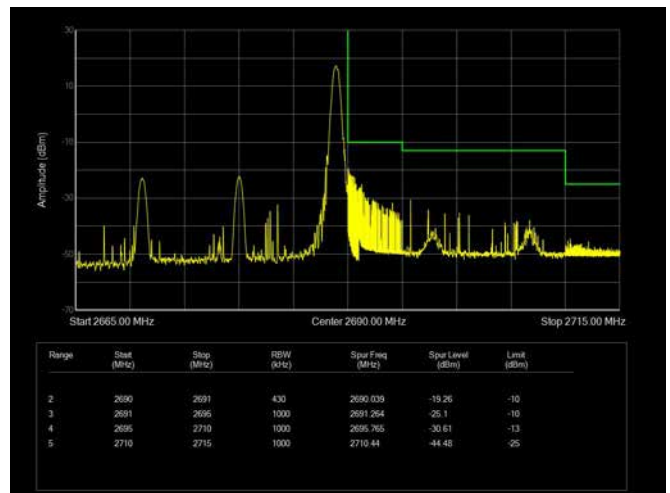

20MHz / QPSK / High Channel / Full RB

20MHz / 16QAM / Low Channel / 1RB

20MHz / 16QAM / High Channel / 1 RB

20MHz / 16QAM / Low Channel / Full RB

20MHz / 16QAM / High Channel / Full RB

20MHz / 64QAM / Low Channel / 1RB

20MHz / 64QAM / High Channel / 1 RB

20MHz / 64QAM / Low Channel / Full RB

20MHz / 64QAM / High Channel / Full RB