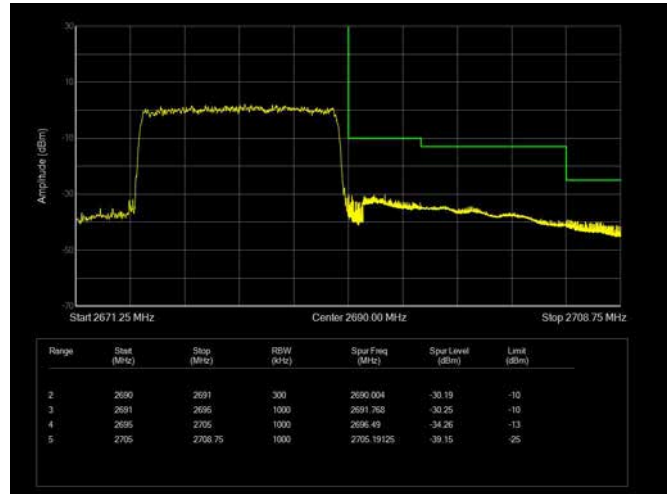

10MHz / 64QAM / High Channel / 1 RB

10MHz / 64QAM / Low Channel / Full RB

10MHz / 64QAM / High Channel / Full RB

15MHz / QPSK / Low Channel / 1RB

15MHz / QPSK / High Channel / 1 RB

15MHz / QPSK / Low Channel / Full RB

15MHz / QPSK / High Channel / Full RB

15MHz / 16QAM / Low Channel / 1RB

15MHz / 16QAM / High Channel / 1 RB

15MHz / 16QAM / Low Channel / Full RB

15MHz / 16QAM / High Channel / Full RB

15MHz / 64QAM / Low Channel / 1RB

15MHz / 64QAM / High Channel / 1 RB

15MHz / 64QAM / Low Channel / Full RB

15MHz / 64QAM / High Channel / Full RB

20MHz / QPSK / Low Channel / 1RB

20MHz / QPSK / High Channel / 1 RB

20MHz / QPSK / Low Channel / Full RB