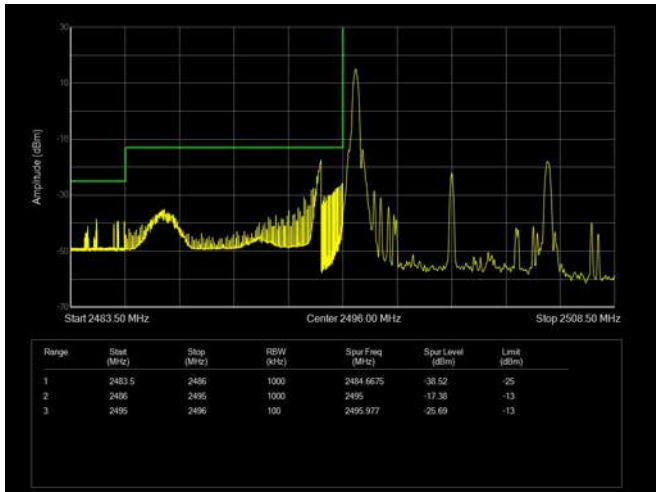

10MHz / QPSK / High Channel / Full RB

10MHz / 16QAM / Low Channel / 1RB

10MHz / 16QAM / High Channel / 1 RB

10MHz / 16QAM / Low Channel / Full RB

10MHz / 16QAM / High Channel / Full RB

10MHz / 64QAM / Low Channel / 1RB

10MHz / 64QAM / High Channel / 1 RB

10MHz / 64QAM / Low Channel / Full RB

10MHz / 64QAM / High Channel / Full RB

15MHz / QPSK / Low Channel / 1RB

15MHz / QPSK / High Channel / 1 RB

15MHz / QPSK / Low Channel / Full RB