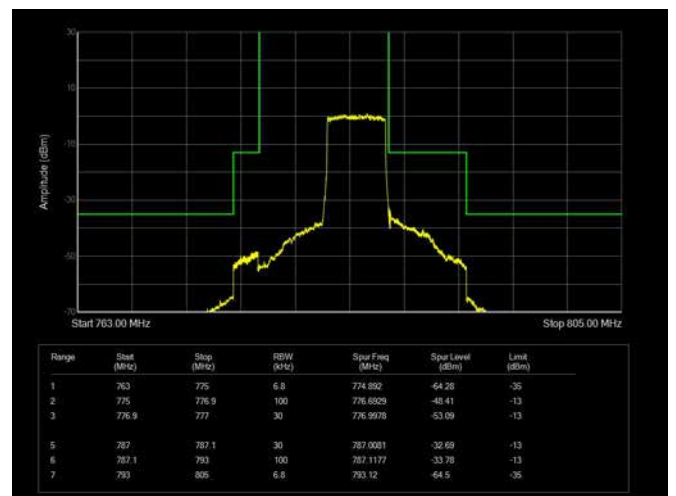

LTE Band 13

5MHz / QPSK / Low Channel / 1RB

5MHz / QPSK / High Channel / 1 RB

5MHz / QPSK / Low Channel / Full RB

5MHz / QPSK / High Channel / Full RB

5MHz / 16QAM / Low Channel / 1RB

5MHz / 16QAM / High Channel / 1 RB

5MHz / 16QAM / Low Channel / Full RB

5MHz / 16QAM / High Channel / Full RB

5MHz / 64QAM / Low Channel / 1RB

5MHz / 64QAM / High Channel / 1 RB

5MHz / 64QAM / Low Channel / Full RB

5MHz / 64QAM / High Channel / Full RB