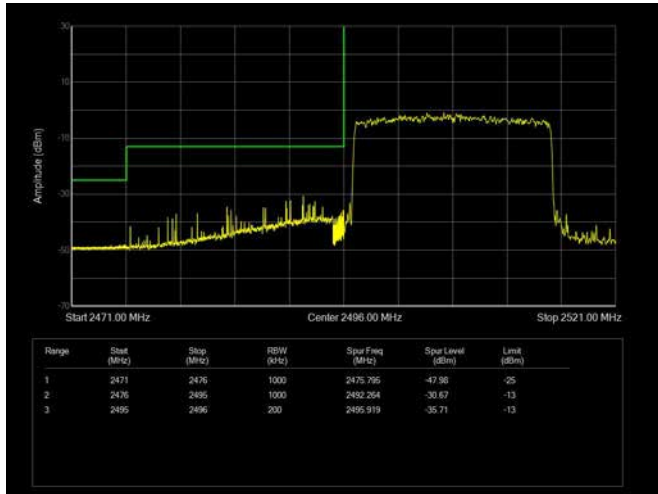

20MHz / QPSK / High Channel / Full RB

20MHz / 16QAM / Low Channel / 1RB

20MHz / 16QAM / High Channel / 1 RB

20MHz / 16QAM / Low Channel / Full RB

20MHz / 16QAM / High Channel / Full RB

20MHz / 64QAM / Low Channel / 1RB

20MHz / 64QAM / High Channel / 1 RB

20MHz / 64QAM / Low Channel / Full RB

20MHz / 64QAM / High Channel / Full RB