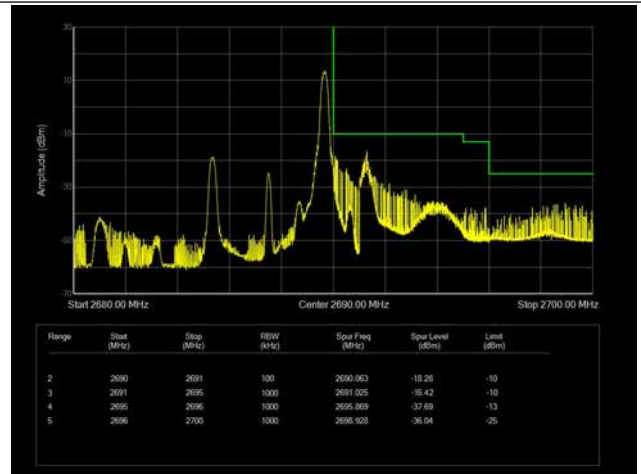

20MHz / 64QAM / Low Channel / Full RB

20MHz / 64QAM / High Channel / Full RB

LTE Band 26

1.4MHz / QPSK / Low Channel / Full RB

1.4MHz / QPSK / High Channel / Full RB

3MHz / QPSK / Low Channel / Full RB

3MHz / QPSK / High Channel / Full RB

5MHz / QPSK / Low Channel / Full RB

5MHz / QPSK / High Channel / Full RB

10MHz / QPSK / Full RB

15 MHz / QPSK / Full RB

LTE Band 41

5MHz / QPSK / Low Channel / 1RB

5MHz / QPSK / High Channel / 1 RB

5MHz / QPSK / Low Channel / Full RB