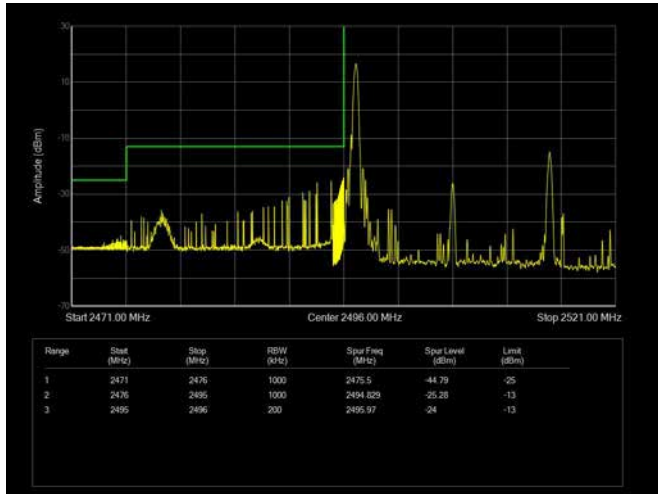

15MHz / 64QAM / High Channel / 1 RB

15MHz / 64QAM / Low Channel / Full RB

15MHz / 64QAM / High Channel / Full RB

20MHz / QPSK / Low Channel / 1RB

20MHz / QPSK / High Channel / 1 RB

20MHz / QPSK / Low Channel / Full RB

20MHz / QPSK / High Channel / Full RB

20MHz / 16QAM / Low Channel / 1RB

20MHz / 16QAM / High Channel / 1 RB

20MHz / 16QAM / Low Channel / Full RB

20MHz / 16QAM / High Channel / Full RB

20MHz / 64QAM / Low Channel / 1RB