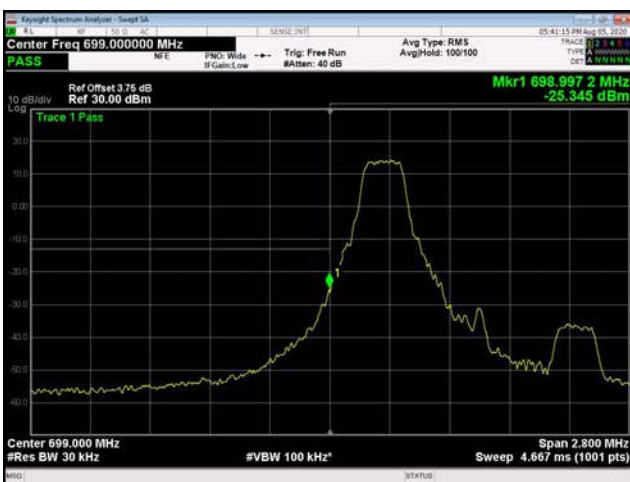

LTE Band 12

1.4MHz / QPSK / Low Channel / 1RB

1.4MHz / QPSK / High Channel / 1 RB

1.4MHz / QPSK / Low Channel / Full RB

1.4MHz / QPSK / High Channel / Full RB

1.4MHz / 16QAM / Low Channel / 1RB

1.4MHz / 16QAM / High Channel / 1 RB