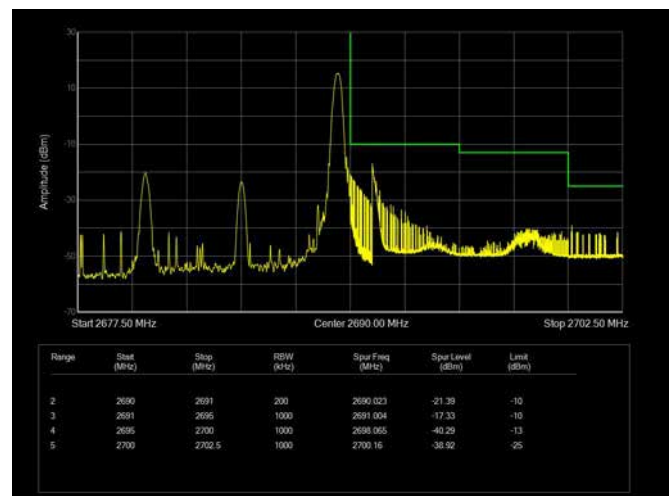

5MHz / 64QAM / High Channel / 1 RB

5MHz / 64QAM / Low Channel / Full RB

5MHz / 64QAM / High Channel / Full RB

10MHz / QPSK / Low Channel / 1RB

10MHz / QPSK / High Channel / 1 RB

10MHz / QPSK / Low Channel / Full RB

10MHz / QPSK / High Channel / Full RB

10MHz / 16QAM / Low Channel / 1RB

10MHz / 16QAM / High Channel / 1 RB

10MHz / 16QAM / Low Channel / Full RB

10MHz / 16QAM / High Channel / Full RB

10MHz / 64QAM / Low Channel / 1RB