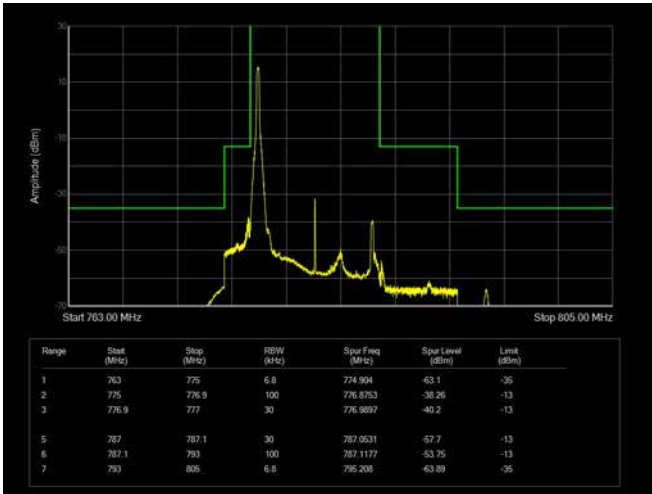

LTE Band 13

5MHz / QPSK / Low Channel / 1RB

5MHz / QPSK / High Channel / 1 RB

5MHz / QPSK / Low Channel / Full RB

5MHz / QPSK / High Channel / Full RB

5MHz / 16QAM / Low Channel / 1RB

5MHz / 16QAM / High Channel / 1 RB

5MHz / 16QAM / Low Channel / Full RB

5MHz / 16QAM / High Channel / Full RB

5MHz / 64QAM / Low Channel / 1RB

5MHz / 64QAM / High Channel / 1 RB

5MHz / 64QAM / Low Channel / Full RB

5MHz / 64QAM / High Channel / Full RB

10MHz / QPSK / Low Channel / 1RB

10MHz / QPSK / High Channel / 1 RB

10MHz / QPSK / Full RB

10MHz / 16QAM / Low Channel / 1RB

10MHz / 16QAM / High Channel / 1 RB

10MHz / 16QAM / Full RB

10MHz / 64QAM / Low Channel / 1RB