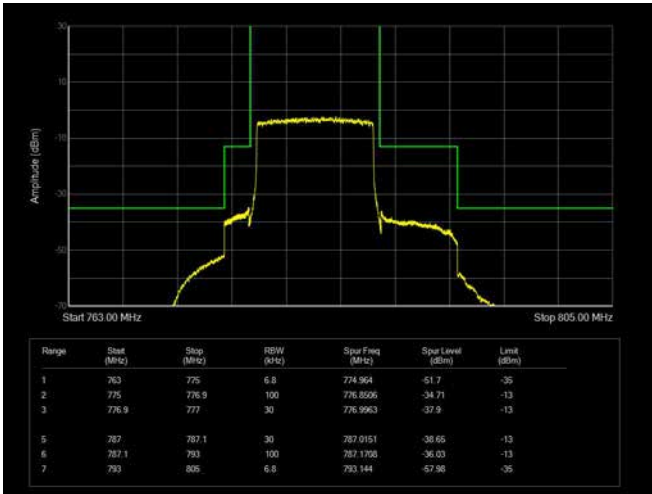

10MHz / QPSK / Low Channel / 1RB

10MHz / QPSK / High Channel / 1 RB

10MHz / QPSK / Full RB

10MHz / 16QAM / Low Channel / 1RB

10MHz / 16QAM / High Channel / 1 RB

10MHz / 16QAM / Full RB

10MHz / 64QAM / Low Channel / 1RB

10MHz / 64QAM / High Channel / 1 RB

10MHz / 64QAM / Full RB

LTE Band 25

1.4MHz / QPSK / Low Channel / 1RB

1.4MHz / QPSK / High Channel / 1 RB

1.4MHz / QPSK / Low Channel / Full RB

1.4MHz / QPSK / High Channel / Full RB