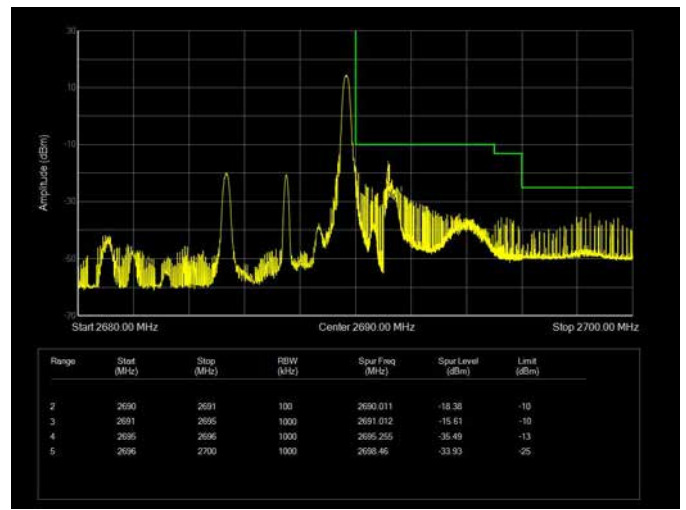

5MHz / 64QAM / High Channel / 1 RB