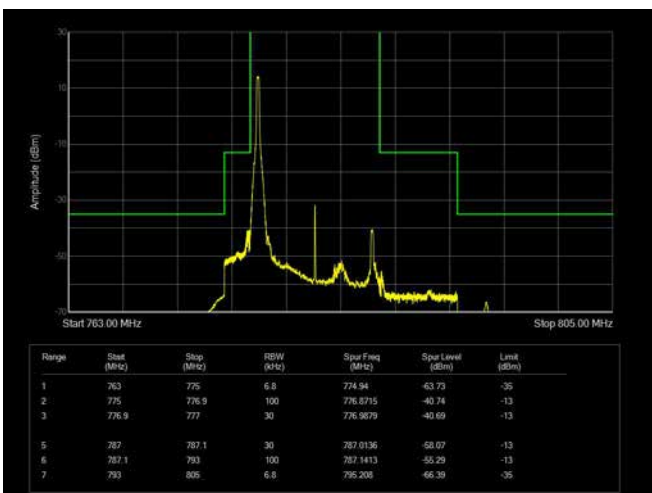

10MHz / QPSK / Low Channel / 1RB

10MHz / QPSK / High Channel / 1 RB

10MHz / QPSK / Full RB

10MHz / 16QAM / Low Channel / 1RB

10MHz / 16QAM / High Channel / 1 RB

10MHz / 16QAM / Full RB

10MHz / 64QAM / Low Channel / 1RB

10MHz / 64QAM / High Channel / 1 RB

10MHz / 64QAM / Full RB

LTE Band 25

1.4MHz / QPSK / Low Channel / 1RB

1.4MHz / QPSK / High Channel / 1 RB

1.4MHz / QPSK / Low Channel / Full RB

1.4MHz / QPSK / High Channel / Full RB