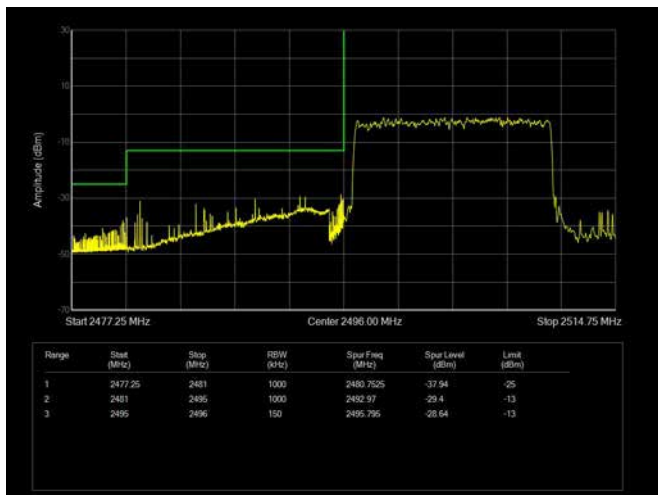

10MHz / 64QAM / High Channel / 1 RB

10MHz / 64QAM / Low Channel / Full RB

10MHz / 64QAM / High Channel / Full RB

15MHz / QPSK / Low Channel / 1RB

15MHz / QPSK / High Channel / 1 RB

15MHz / QPSK / Low Channel / Full RB