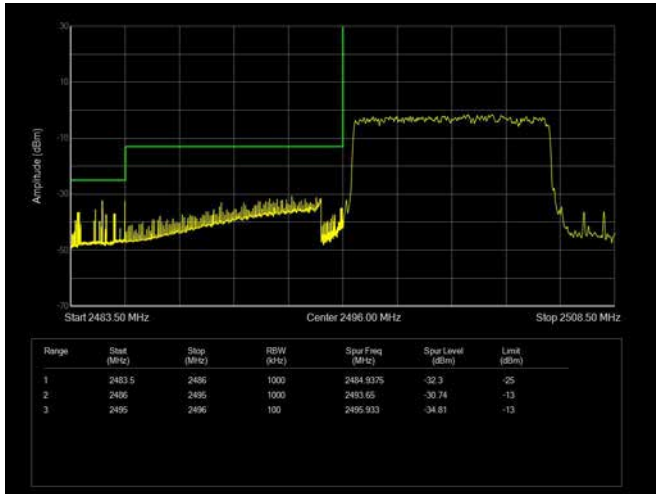

10MHz / QPSK / High Channel / Full RB

10MHz / 16QAM / Low Channel / 1RB

10MHz / 16QAM / High Channel / 1 RB

10MHz / 16QAM / Low Channel / Full RB

10MHz / 16QAM / High Channel / Full RB

10MHz / 64QAM / Low Channel / 1RB

10MHz / 64QAM / High Channel / 1 RB

10MHz / 64QAM / Low Channel / Full RB

10MHz / 64QAM / High Channel / Full RB

15MHz / QPSK / Low Channel / 1RB

15MHz / QPSK / High Channel / 1 RB

15MHz / QPSK / Low Channel / Full RB