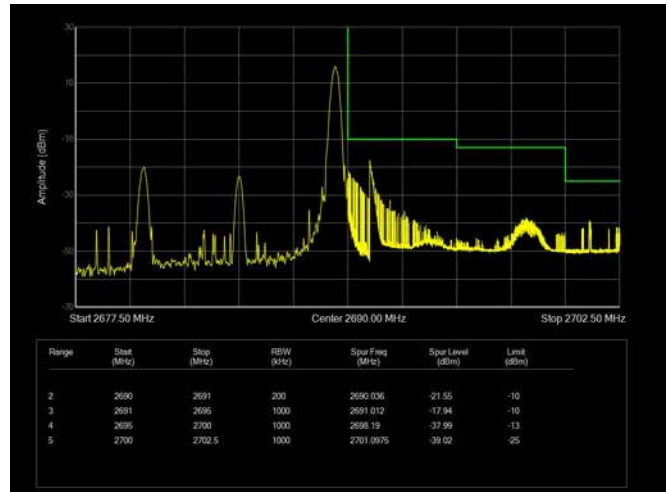

10MHz / QPSK / High Channel / Full RB

10MHz / 16QAM / Low Channel / 1RB

10MHz / 16QAM / High Channel / 1 RB

10MHz / 16QAM / Low Channel / Full RB

10MHz / 16QAM / High Channel / Full RB

10MHz / 64QAM / Low Channel / 1RB

10MHz / 64QAM / High Channel / 1 RB

10MHz / 64QAM / Low Channel / Full RB

10MHz / 64QAM / High Channel / Full RB

15MHz / QPSK / Low Channel / 1RB

15MHz / QPSK / High Channel / 1 RB

15MHz / QPSK / Low Channel / Full RB