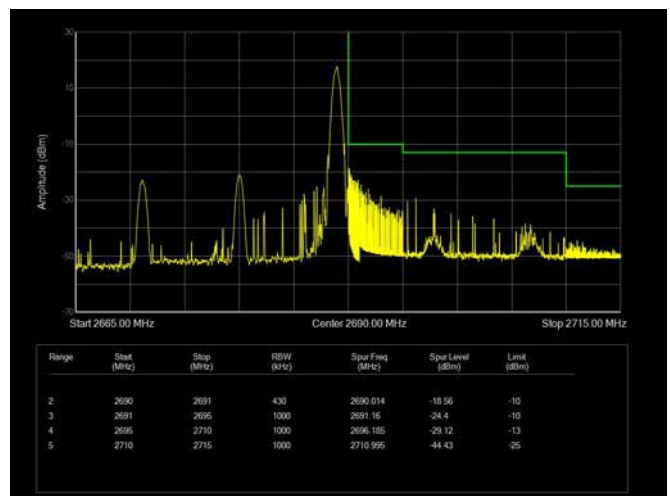

15MHz / 64QAM / High Channel / 1 RB

15MHz / 64QAM / Low Channel / Full RB

15MHz / 64QAM / High Channel / Full RB

20MHz / QPSK / Low Channel / 1RB

20MHz / QPSK / High Channel / 1 RB

20MHz / QPSK / Low Channel / Full RB

20MHz / QPSK / High Channel / Full RB

20MHz / 16QAM / Low Channel / 1RB

20MHz / 16QAM / High Channel / 1 RB

20MHz / 16QAM / Low Channel / Full RB

20MHz / 16QAM / High Channel / Full RB

20MHz / 64QAM / Low Channel / 1RB