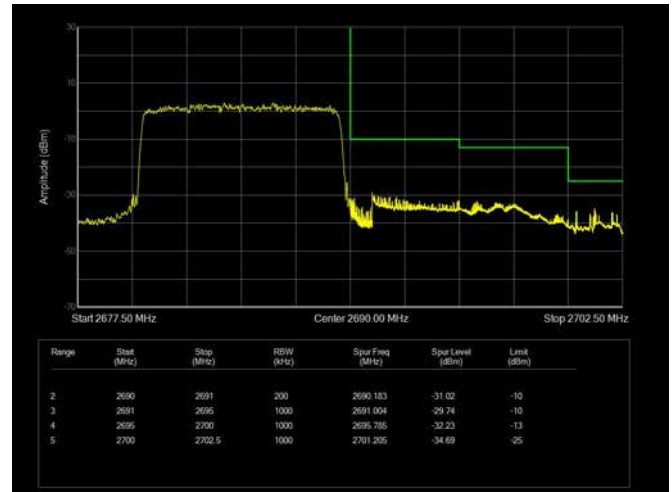

5MHz / 64QAM / High Channel / 1 RB

5MHz / 64QAM / Low Channel / Full RB

5MHz / 64QAM / High Channel / Full RB

10MHz / QPSK / Low Channel / 1RB

10MHz / QPSK / High Channel / 1 RB

10MHz / QPSK / Low Channel / Full RB

10MHz / QPSK / High Channel / Full RB

10MHz / 16QAM / Low Channel / 1RB

10MHz / 16QAM / High Channel / 1 RB

10MHz / 16QAM / Low Channel / Full RB

10MHz / 16QAM / High Channel / Full RB

10MHz / 64QAM / Low Channel / 1RB