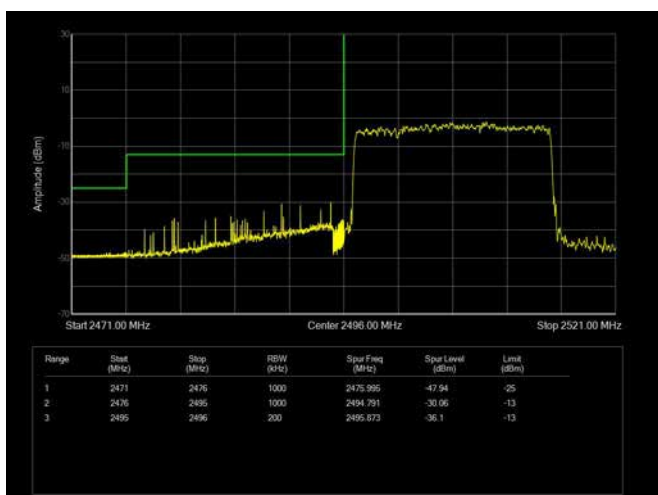

20MHz / QPSK / High Channel / Full RB

20MHz / 16QAM / Low Channel / 1RB

20MHz / 16QAM / High Channel / 1 RB

20MHz / 16QAM / Low Channel / Full RB

20MHz / 16QAM / High Channel / Full RB

20MHz / 64QAM / Low Channel / 1RB

20MHz / 64QAM / High Channel / 1 RB

20MHz / 64QAM / Low Channel / Full RB

20MHz / 64QAM / High Channel / Full RB