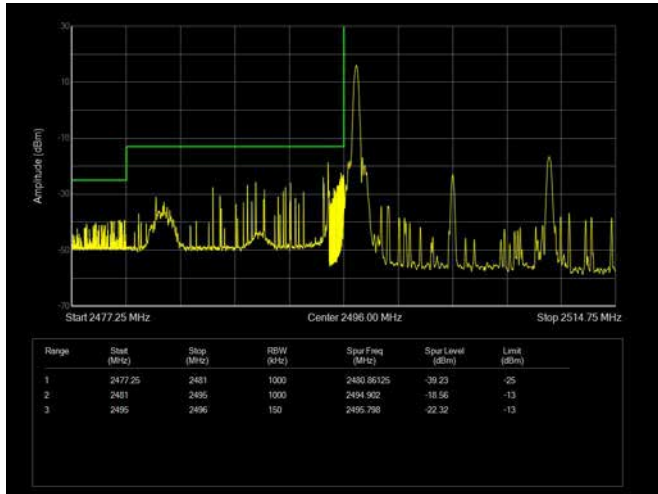

10MHz / 64QAM / High Channel / 1 RB

10MHz / 64QAM / Low Channel / Full RB

10MHz / 64QAM / High Channel / Full RB

15MHz / QPSK / Low Channel / 1RB

15MHz / QPSK / High Channel / 1 RB

15MHz / QPSK / Low Channel / Full RB