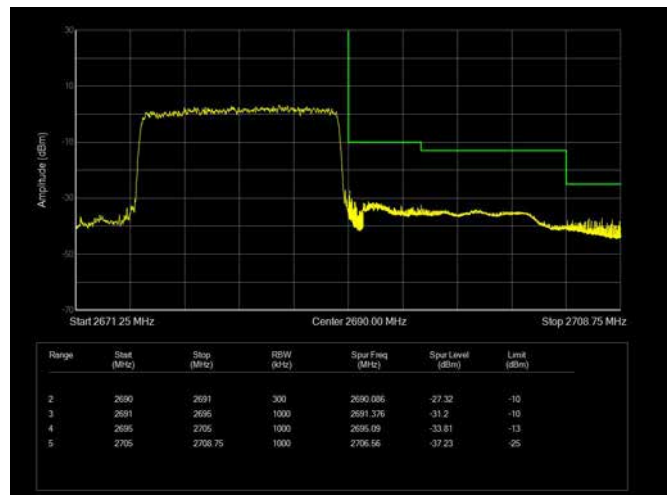

10MHz / QPSK / High Channel / Full RB

10MHz / 16QAM / Low Channel / 1RB

10MHz / 16QAM / High Channel / 1 RB

10MHz / 16QAM / Low Channel / Full RB

10MHz / 16QAM / High Channel / Full RB

10MHz / 64QAM / Low Channel / 1RB

10MHz / 64QAM / High Channel / 1 RB

10MHz / 64QAM / Low Channel / Full RB

10MHz / 64QAM / High Channel / Full RB

15MHz / QPSK / Low Channel / 1RB

15MHz / QPSK / High Channel / 1 RB

15MHz / QPSK / Low Channel / Full RB

15MHz / QPSK / High Channel / Full RB

15MHz / 16QAM / Low Channel / 1RB

15MHz / 16QAM / High Channel / 1 RB

15MHz / 16QAM / Low Channel / Full RB

15MHz / 16QAM / High Channel / Full RB

15MHz / 64QAM / Low Channel / 1RB