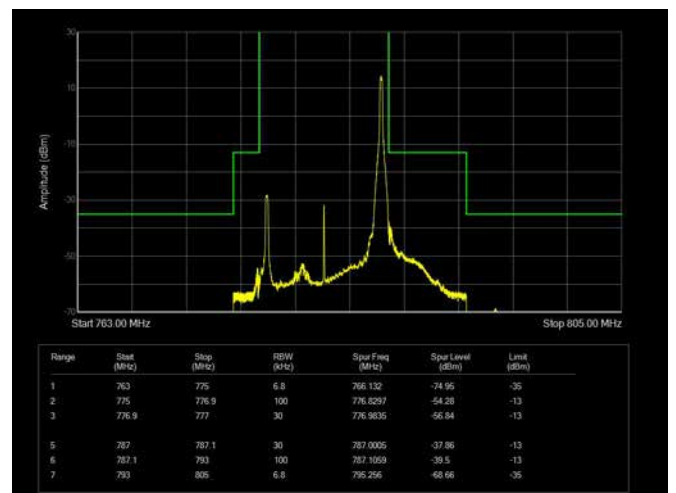

10MHz / QPSK / Low Channel / 1RB

10MHz / QPSK / High Channel / 1 RB

10MHz / QPSK / Full RB

10MHz / 16QAM / Low Channel / 1RB

10MHz / 16QAM / High Channel / 1 RB

10MHz / 16QAM / Full RB

10MHz / 64QAM / Low Channel / 1RB

10MHz / 64QAM / High Channel / 1 RB

10MHz / 64QAM / Full RB

LTE Band 25

1.4MHz / QPSK / Low Channel / 1RB

1.4MHz / QPSK / High Channel / 1 RB

1.4MHz / QPSK / Low Channel / Full RB

1.4MHz / QPSK / High Channel / Full RB