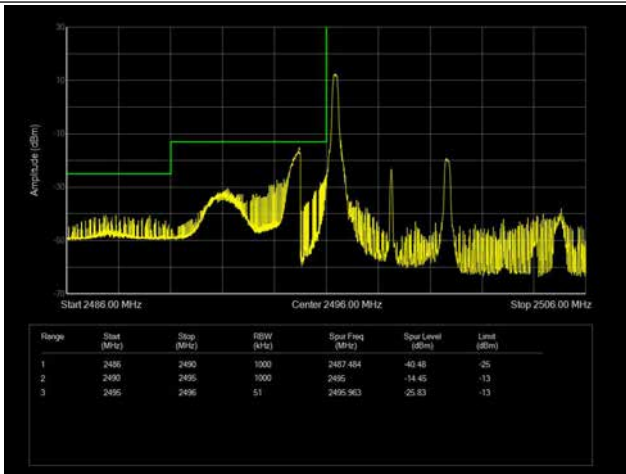

5MHz / QPSK / Low Channel / Full RB

5MHz / QPSK / High Channel / Full RB

10MHz / QPSK / Full RB

15 MHz / QPSK / Full RB

LTE Band 41

5MHz / QPSK / Low Channel / 1RB

5MHz / QPSK / High Channel / 1 RB

5MHz / QPSK / Low Channel / Full RB