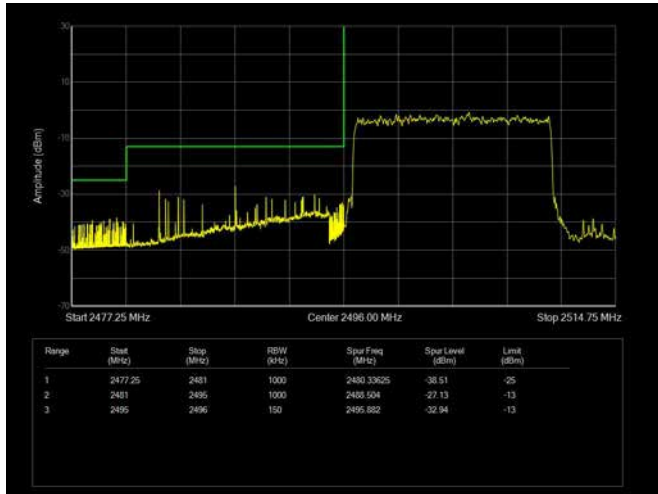

15MHz / QPSK / High Channel / Full RB

15MHz / 16QAM / Low Channel / 1RB

15MHz / 16QAM / High Channel / 1 RB

15MHz / 16QAM / Low Channel / Full RB

15MHz / 16QAM / High Channel / Full RB

15MHz / 64QAM / Low Channel / 1RB