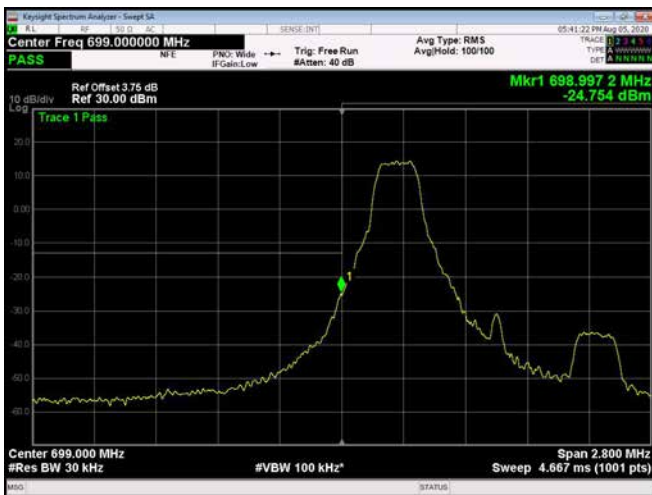

1.4MHz / 64QAM / Low Channel / 1RB