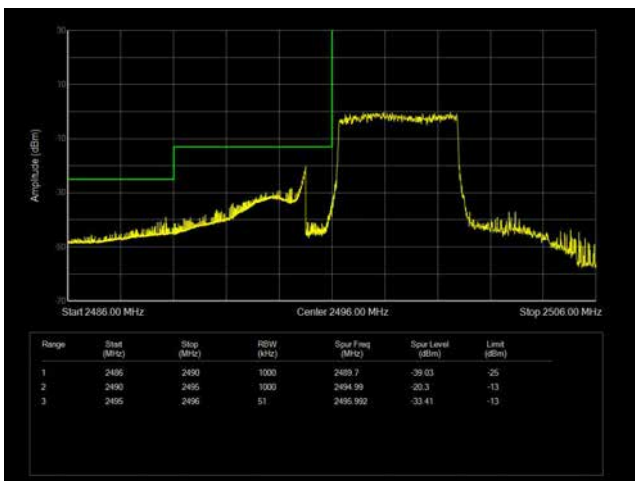

5MHz / QPSK / Low Channel / Full RB

5MHz / QPSK / High Channel / Full RB

10MHz / QPSK / Full RB

15 MHz / QPSK / Full RB

LTE Band 41

5MHz / QPSK / Low Channel / 1RB

5MHz / QPSK / High Channel / 1 RB

5MHz / QPSK / Low Channel / Full RB