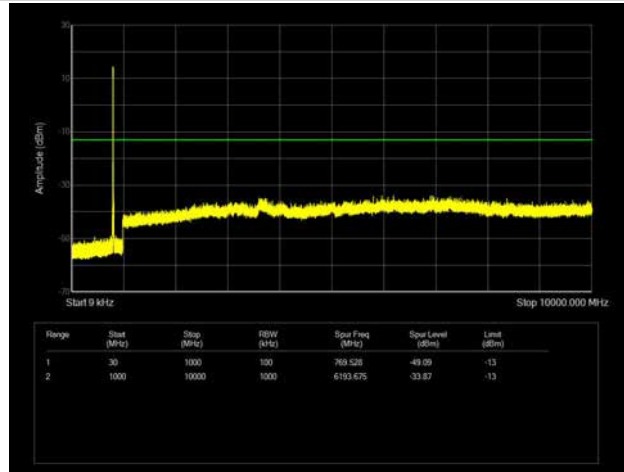

LTE Band 26 _ 1.4MHz BW _ High Channel

QPSK

16QAM

64QAM

LTE Band 26 _ 3MHz BW _ Low Channel

QPSK

16QAM

64QAM

LTE Band 26 _ 3MHz BW _ Middle Channel

QPSK

16QAM

64QAM

LTE Band 26 _ 3MHz BW _ High Channel

QPSK

16QAM

64QAM

LTE Band 26 _ 5MHz BW _ Low Channel

QPSK

16QAM

64QAM

LTE Band 26 _ 5MHz BW _ Middle Channel

QPSK

16QAM

64QAM