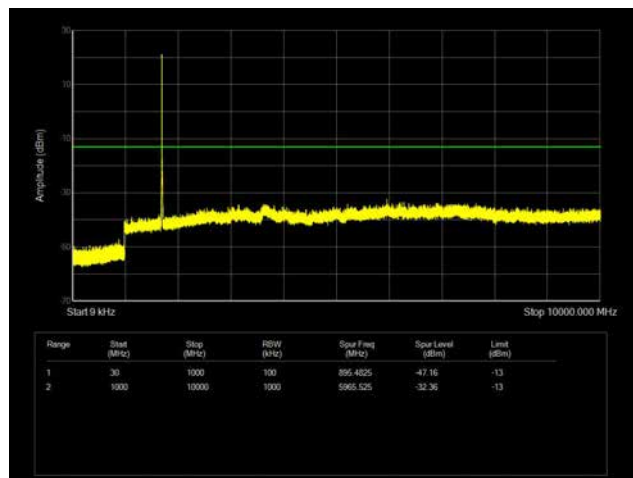

LTE Band 66 _ 3MHz BW _ Low Channel

QPSK

16QAM

64QAM

LTE Band 66 _ 3MHz BW _ Middle Channel

QPSK

16QAM

64QAM

LTE Band 66 _ 3MHz BW _ High Channel

QPSK

16QAM

64QAM

LTE Band 66 _ 5MHz BW _ Low Channel

QPSK

16QAM

64QAM

LTE Band 66 _ 5MHz BW _ Middle Channel

QPSK

16QAM

64QAM

LTE Band 66 _ 5MHz BW _ High Channel

QPSK

16QAM

64QAM