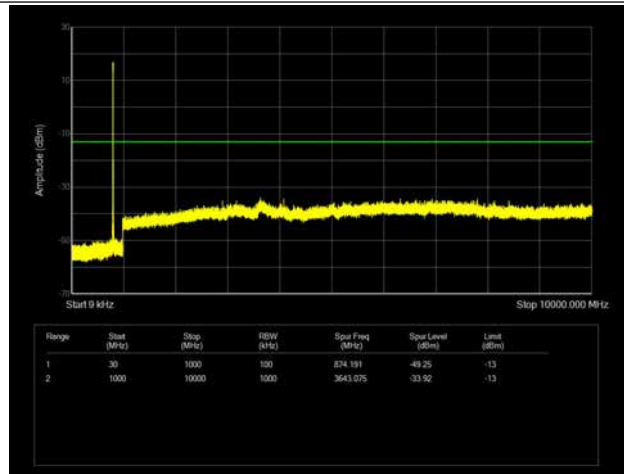

LTE Band 26 _ 1.4MHz BW _ Low Channel

QPSK

16QAM

64QAM

LTE Band 26 _ 1.4MHz BW _ Middle Channel

QPSK

16QAM

64QAM

LTE Band 26 _ 1.4MHz BW _ High Channel

QPSK

16QAM

64QAM

LTE Band 26 _ 3MHz BW _ Low Channel

QPSK

16QAM

64QAM

LTE Band 26 _ 3MHz BW _ Middle Channel

QPSK

16QAM

64QAM

LTE Band 26 _ 3MHz BW _ High Channel

QPSK

16QAM

64QAM