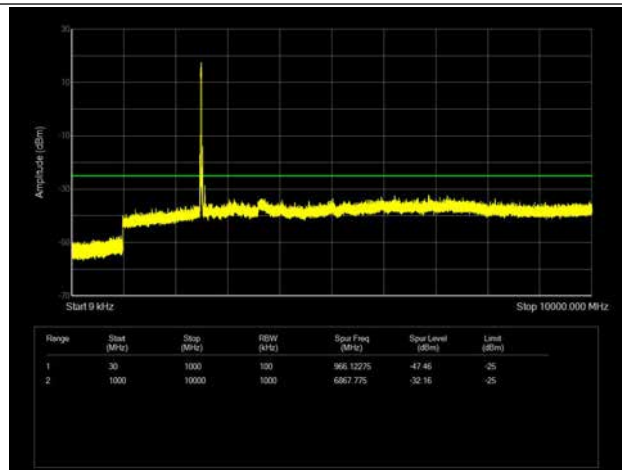

LTE Band 41 _ 20MHz BW _ Low Channel

QPSK

16QAM

64QAM

LTE Band 41 _ 20MHz BW _ Middle Channel

QPSK

16QAM

64QAM

LTE Band 41 _ 20MHz BW _ High Channel

QPSK

16QAM

64QAM

LTE Band 66 _ 1.4MHz BW _ Low Channel

QPSK

16QAM

64QAM

LTE Band 66 _ 1.4MHz BW _ Middle Channel

QPSK

16QAM

64QAM

LTE Band 66 _ 1.4MHz BW _ High Channel

QPSK

16QAM

64QAM