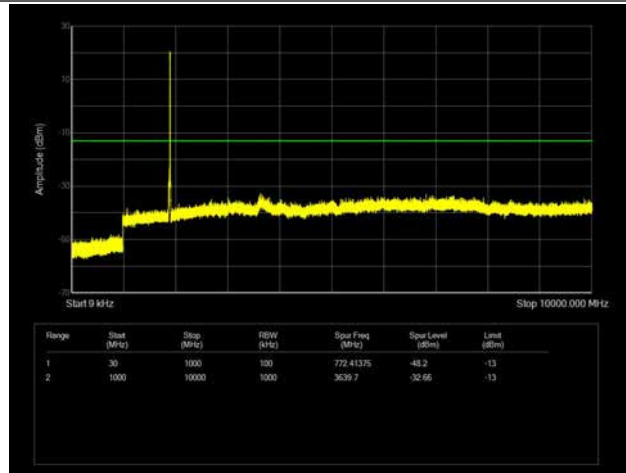

LTE Band 25 _ 5MHz BW _ High Channel

QPSK

16QAM

64QAM

LTE Band 25 _ 10MHz BW _ Low Channel

QPSK

16QAM

64QAM

LTE Band 25 _ 10MHz BW _ Middle Channel

QPSK

16QAM

64QAM

LTE Band 25 _ 10MHz BW _ High Channel

QPSK

16QAM

64QAM

LTE Band 25 _ 15MHz BW _ Low Channel

QPSK

16QAM

64QAM

LTE Band 25 _ 15MHz BW _ Middle Channel

QPSK

16QAM

64QAM