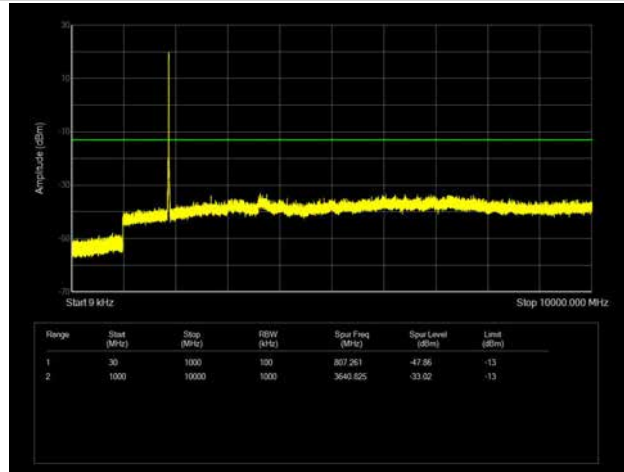

LTE Band 25 _ 5MHz BW _ Low Channel

QPSK

16QAM

64QAM

LTE Band 25 _ 5MHz BW _ Middle Channel

QPSK

16QAM

64QAM

LTE Band 25 _ 5MHz BW _ High Channel

QPSK

16QAM

64QAM

LTE Band 25 _ 10MHz BW _ Low Channel

QPSK

16QAM

64QAM

LTE Band 25 _ 10MHz BW _ Middle Channel

QPSK

16QAM

64QAM

LTE Band 25 _ 10MHz BW _ High Channel

QPSK

16QAM

64QAM