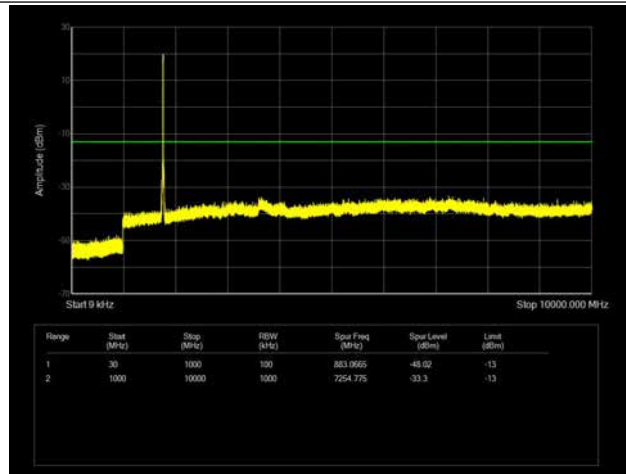

LTE Band 66 _ 5MHz BW _ Middle Channel

QPSK

16QAM

64QAM

LTE Band 66 _ 5MHz BW _ High Channel

QPSK

16QAM

64QAM

LTE Band 66 _ 10MHz BW _ Low Channel

QPSK

16QAM

64QAM

LTE Band 66 _ 10MHz BW _ Middle Channel

QPSK

16QAM

64QAM

LTE Band 66 _ 10MHz BW _ High Channel

QPSK

16QAM

64QAM

LTE Band 66 _ 15MHz BW _ Low Channel

QPSK

16QAM

64QAM

LTE Band 66 _ 15MHz BW _ Middle Channel

QPSK

16QAM

64QAM

LTE Band 66 _ 15MHz BW _ High Channel

QPSK

16QAM

64QAM