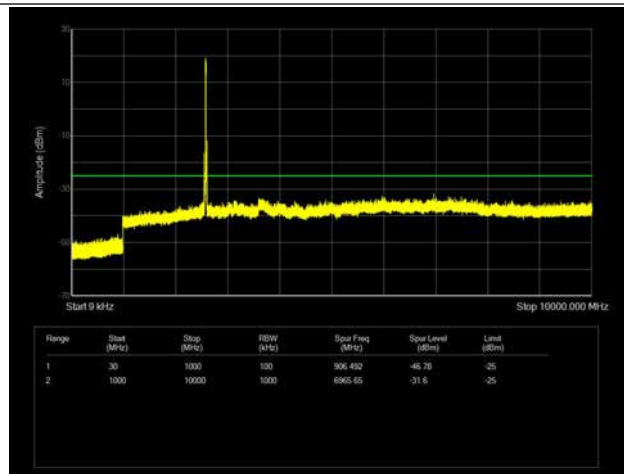

LTE Band 41 _ 15MHz BW _ Middle Channel

QPSK

16QAM

64QAM

LTE Band 41 _ 15MHz BW _ High Channel

QPSK

16QAM

64QAM