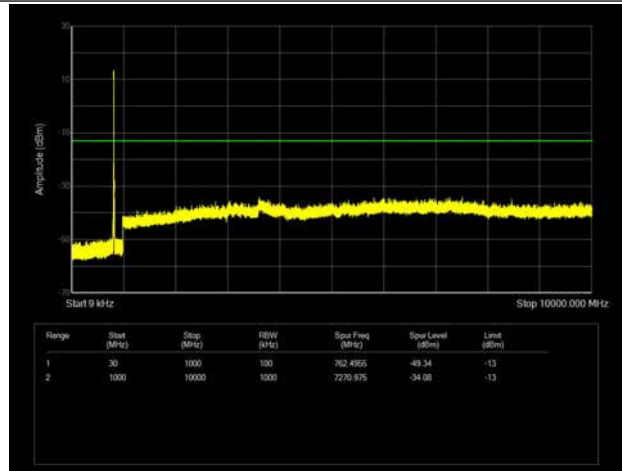

LTE Band 26 _ 3MHz BW _ Middle Channel

QPSK

16QAM

64QAM

LTE Band 26 _ 3MHz BW _ High Channel

QPSK

16QAM

64QAM

LTE Band 26 _ 5MHz BW _ Low Channel

QPSK

16QAM

64QAM

LTE Band 26 _ 5MHz BW _ Middle Channel

QPSK

16QAM

64QAM

LTE Band 26 _ 5MHz BW _ High Channel

QPSK

16QAM

64QAM

LTE Band 26 _ 10MHz BW _ Low Channel

QPSK

16QAM

64QAM