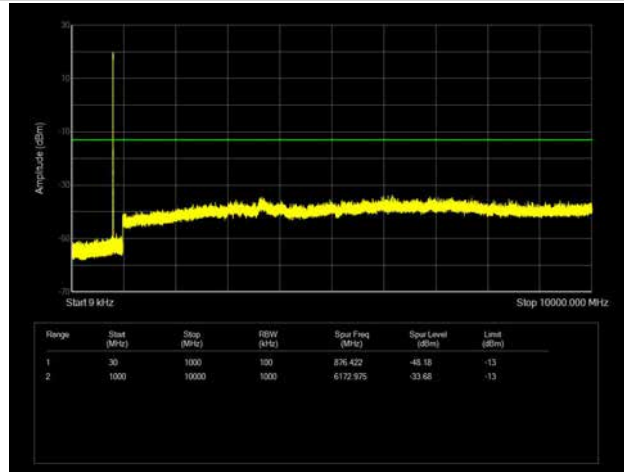

LTE Band 25 _ 15MHz BW _ High Channel

QPSK

16QAM

64QAM

LTE Band 25 _ 20MHz BW _ Low Channel

QPSK

16QAM

64QAM

LTE Band 25 _ 20MHz BW _ Middle Channel

QPSK

16QAM

64QAM

LTE Band 25 _ 20MHz BW _ High Channel

QPSK

16QAM

64QAM

LTE Band 26 _ 1.4MHz BW _ Low Channel

QPSK

16QAM

64QAM

LTE Band 26 _ 1.4MHz BW _ Middle Channel

QPSK

16QAM

64QAM