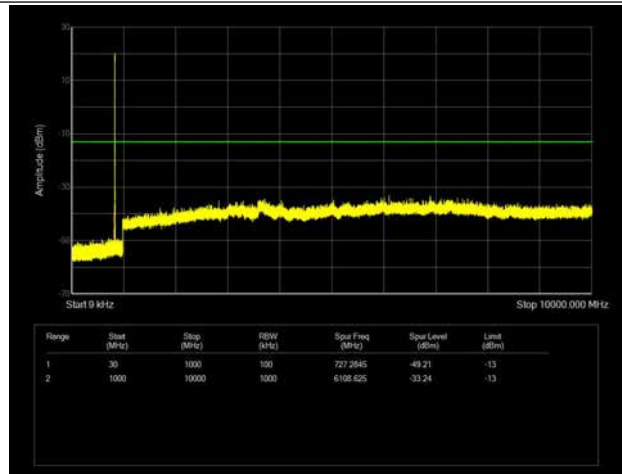

LTE Band 25 _ 20MHz BW _ Middle Channel

QPSK

16QAM

64QAM

LTE Band 25 _ 20MHz BW _ High Channel

QPSK

16QAM

64QAM

LTE Band 26 _ 1.4MHz BW _ Low Channel

QPSK

16QAM

64QAM

LTE Band 26 _ 1.4MHz BW _ Middle Channel

QPSK

16QAM

64QAM

LTE Band 26 _ 1.4MHz BW _ High Channel

QPSK

16QAM

64QAM

LTE Band 26 _ 3MHz BW _ Low Channel

QPSK

16QAM

64QAM