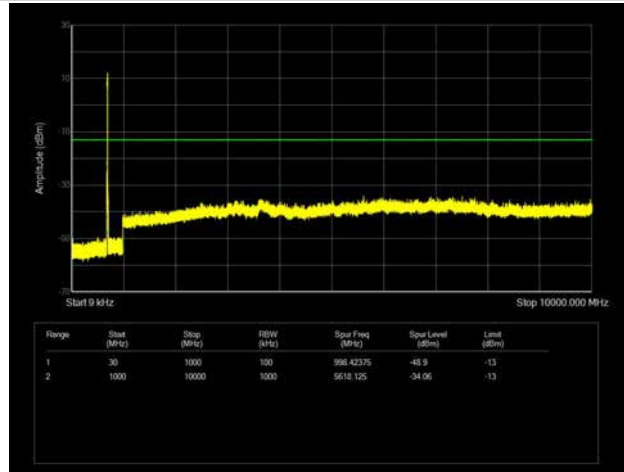

LTE Band 12 _ 5MHz BW _ Low Channel

QPSK

16QAM

64QAM

LTE Band 12 _ 5MHz BW _ Middle Channel

QPSK

16QAM

64QAM

LTE Band 12 _ 5MHz BW _ High Channel

QPSK

16QAM

64QAM

LTE Band 12 _ 10MHz BW _ Low Channel

QPSK

16QAM

64QAM

LTE Band 12 _ 10MHz BW _ Middle Channel

QPSK

16QAM

64QAM

LTE Band 12 _ 10MHz BW _ High Channel

QPSK

16QAM

64QAM

LTE Band 13 _ 5MHz BW _ Low Channel

QPSK

16QAM

64QAM

LTE Band 13 _ 5MHz BW _ Middle Channel

QPSK

16QAM

64QAM