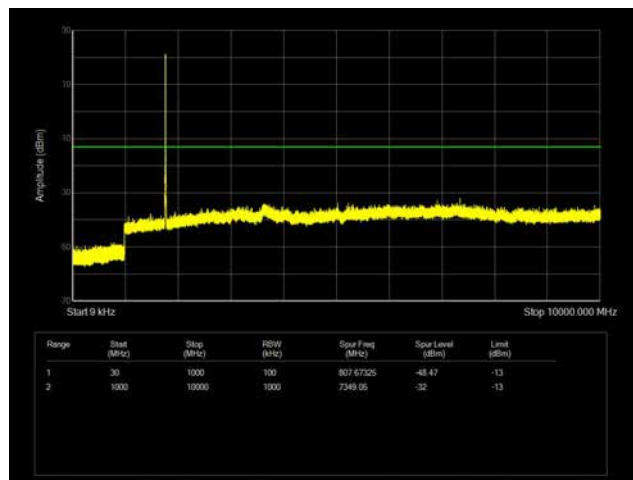

LTE Band 66 _ 3MHz BW _ High Channel

QPSK

16QAM

64QAM

LTE Band 66 _ 5MHz BW _ Low Channel

QPSK

16QAM

64QAM

LTE Band 66 _ 5MHz BW _ Middle Channel

QPSK

16QAM

64QAM

LTE Band 66 _ 5MHz BW _ High Channel

QPSK

16QAM

64QAM

LTE Band 66 _ 10MHz BW _ Low Channel

QPSK

16QAM

64QAM

LTE Band 66 _ 10MHz BW _ Middle Channel

QPSK

16QAM

64QAM