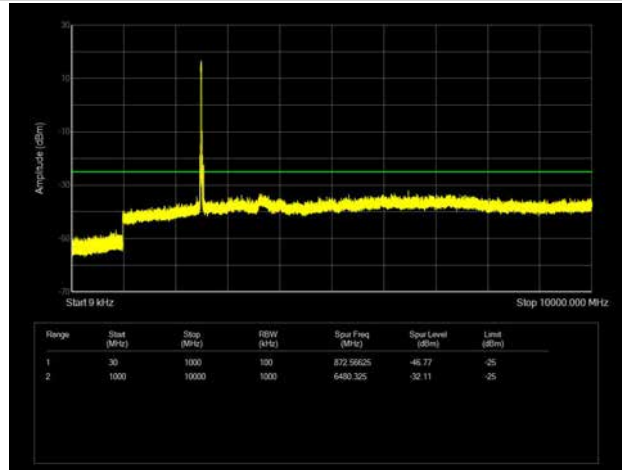

LTE Band 41 _ 20MHz BW _ Low Channel

QPSK

16QAM

64QAM