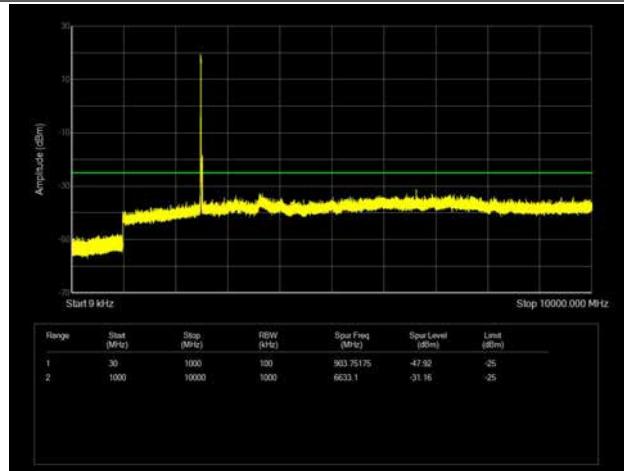

LTE Band 41 _ 10MHz BW _ Low Channel

QPSK

16QAM

64QAM

LTE Band 41 _ 10MHz BW _ Middle Channel

QPSK

16QAM

64QAM

LTE Band 41 _ 10MHz BW _ High Channel

QPSK

16QAM

64QAM

LTE Band 41 _ 15MHz BW _ Low Channel

QPSK

16QAM

64QAM