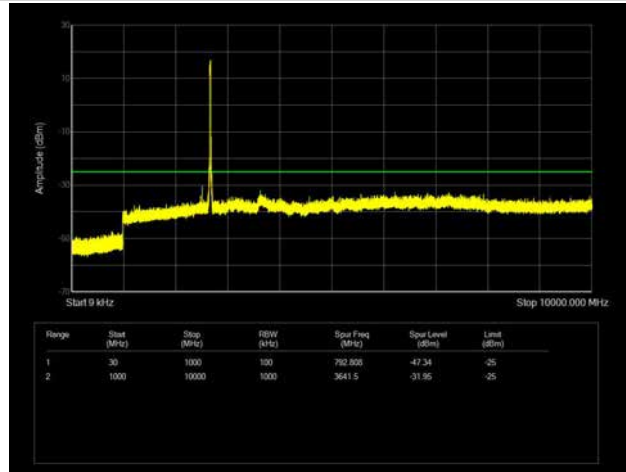

LTE Band 41 _ 20MHz BW _ Low Channel

QPSK

16QAM

64QAM

LTE Band 41 _ 20MHz BW _ Middle Channel

QPSK

16QAM

64QAM

LTE Band 41 _ 20MHz BW _ High Channel

QPSK

16QAM

64QAM

LTE Band 66 _ 1.4MHz BW _ Low Channel

QPSK

16QAM

64QAM

LTE Band 66 _ 1.4MHz BW _ Middle Channel

QPSK

16QAM

64QAM

LTE Band 66 _ 1.4MHz BW _ High Channel

QPSK

16QAM

64QAM