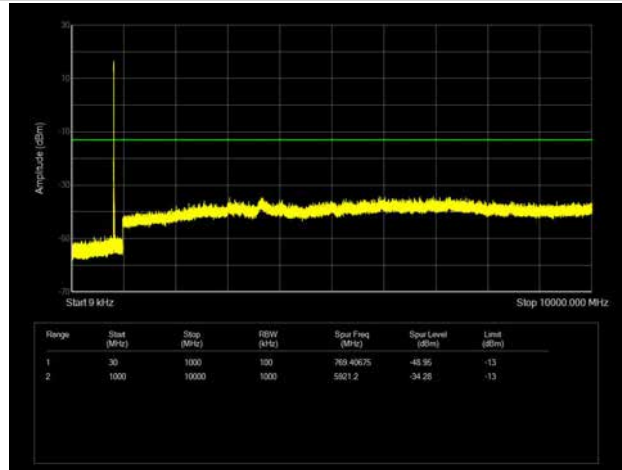

LTE Band 26 _ 1.4MHz BW _ Low Channel

QPSK

16QAM

64QAM

LTE Band 26 _ 1.4MHz BW _ Middle Channel

QPSK

16QAM

64QAM

LTE Band 26 _ 1.4MHz BW _ High Channel

QPSK

16QAM

64QAM

LTE Band 26 _ 3MHz BW _ Low Channel

QPSK

16QAM

64QAM

LTE Band 26 _ 3MHz BW _ Middle Channel

QPSK

16QAM

64QAM

LTE Band 26 _ 3MHz BW _ High Channel

QPSK

16QAM

64QAM