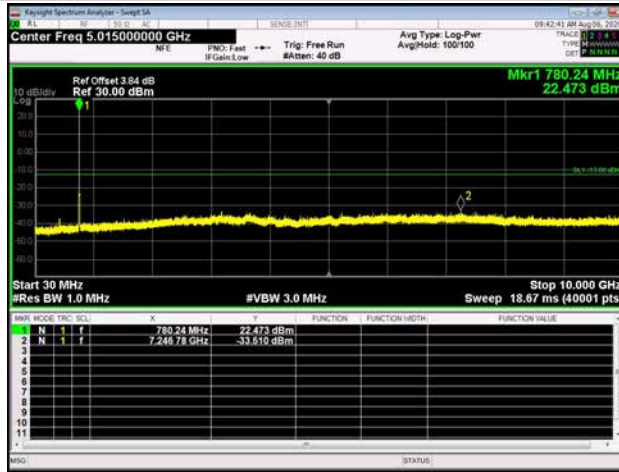

LTE Band 12 _ 10MHz BW _ Middle Channel

QPSK

16QAM

64QAM

LTE Band 12 _ 10MHz BW _ High Channel

QPSK

16QAM

64QAM

LTE Band 13 _ 5MHz BW _ Low Channel

QPSK

16QAM

64QAM

LTE Band 13 _ 5MHz BW _ Middle Channel

QPSK

16QAM

64QAM