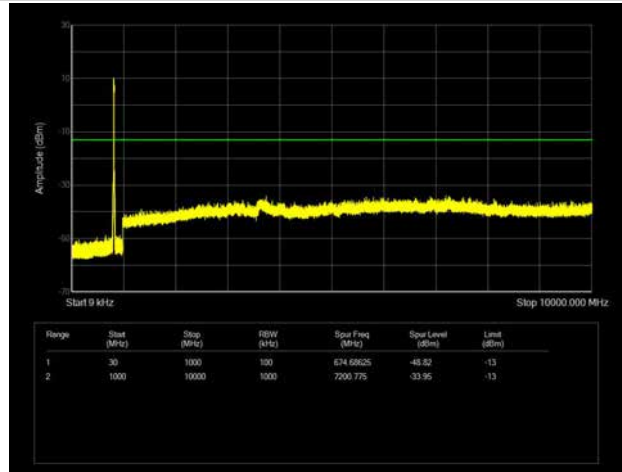

LTE Band 26 _ 10MHz BW _ Middle Channel

QPSK

16QAM

64QAM

LTE Band 26 _ 10MHz BW _ High Channel

QPSK

16QAM

64QAM

LTE Band 26 _ 15MHz BW _ Low Channel

QPSK

16QAM

64QAM

LTE Band 26 _ 15MHz BW _ Middle Channel

QPSK

16QAM

64QAM

LTE Band 26 _ 15MHz BW _ High Channel

QPSK

16QAM

64QAM

LTE Band 41 _ 5MHz BW _ Low Channel

QPSK

16QAM

64QAM