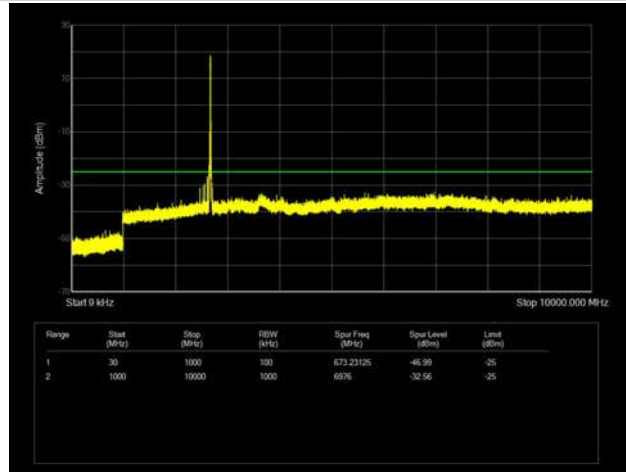

LTE Band 41 _ 15MHz BW _ Middle Channel

QPSK

16QAM

64QAM

LTE Band 41 _ 15MHz BW _ High Channel

QPSK

16QAM

64QAM