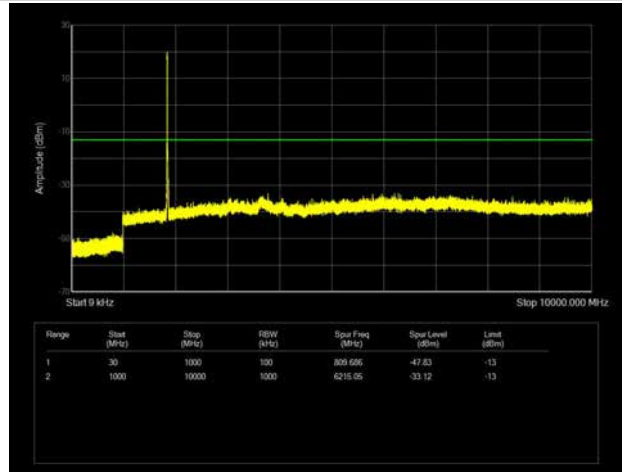

LTE Band 25 _ 5MHz BW _ Low Channel

QPSK

16QAM

64QAM

LTE Band 25 _ 5MHz BW _ Middle Channel

QPSK

16QAM

64QAM

LTE Band 25 _ 5MHz BW _ High Channel

QPSK

16QAM

64QAM

LTE Band 25 _ 10MHz BW _ Low Channel

QPSK

16QAM

64QAM

LTE Band 25 _ 10MHz BW _ Middle Channel

QPSK

16QAM

64QAM

LTE Band 25 _ 10MHz BW _ High Channel

QPSK

16QAM

64QAM