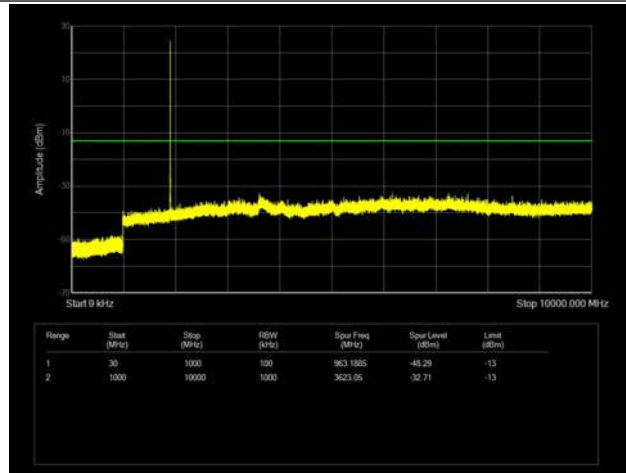

LTE Band 25 _ 1.4MHz BW _ Low Channel

QPSK

16QAM

64QAM

LTE Band 25 _ 1.4MHz BW _ Middle Channel

QPSK

16QAM

64QAM

LTE Band 25 _ 1.4MHz BW _ High Channel

QPSK

16QAM

64QAM

LTE Band 25 _ 3MHz BW _ Low Channel

QPSK

16QAM

64QAM

LTE Band 25 _ 3MHz BW _ Middle Channel

QPSK

16QAM

64QAM

LTE Band 25 _ 3MHz BW _ High Channel

QPSK

16QAM

64QAM