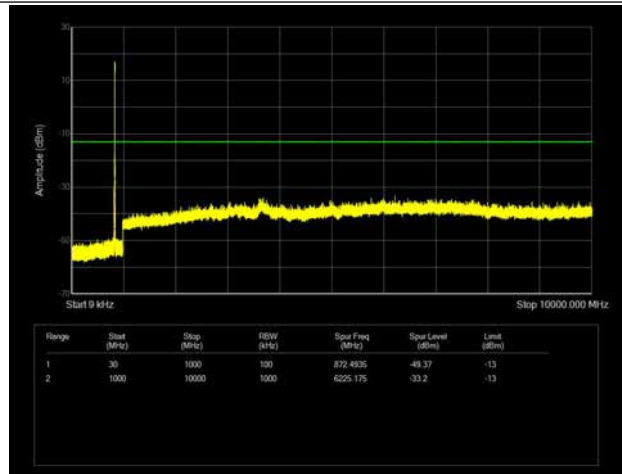

LTE Band 26 _ 1.4MHz BW _ High Channel

QPSK

16QAM

64QAM

LTE Band 26 _ 3MHz BW _ Low Channel

QPSK

16QAM

64QAM

LTE Band 26 _ 3MHz BW _ Middle Channel

QPSK

16QAM

64QAM

LTE Band 26 _ 3MHz BW _ High Channel

QPSK

16QAM

64QAM

LTE Band 26 _ 5MHz BW _ Low Channel

QPSK

16QAM

64QAM

LTE Band 26 _ 5MHz BW _ Middle Channel

QPSK

16QAM

64QAM