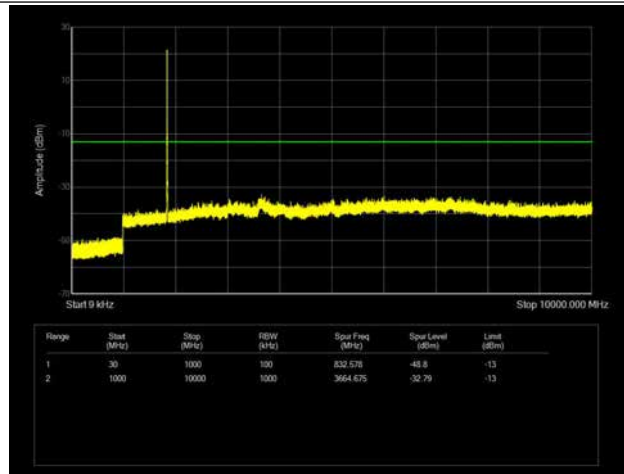

LTE Band 25 _ 1.4MHz BW _ High Channel

QPSK

16QAM

64QAM

LTE Band 25 _ 3MHz BW _ Low Channel

QPSK

16QAM

64QAM

LTE Band 25 _ 3MHz BW _ Middle Channel

QPSK

16QAM

64QAM

LTE Band 25 _ 3MHz BW _ High Channel

QPSK

16QAM

64QAM

LTE Band 25 _ 5MHz BW _ Low Channel

QPSK

16QAM

64QAM

LTE Band 25 _ 5MHz BW _ Middle Channel

QPSK

16QAM

64QAM