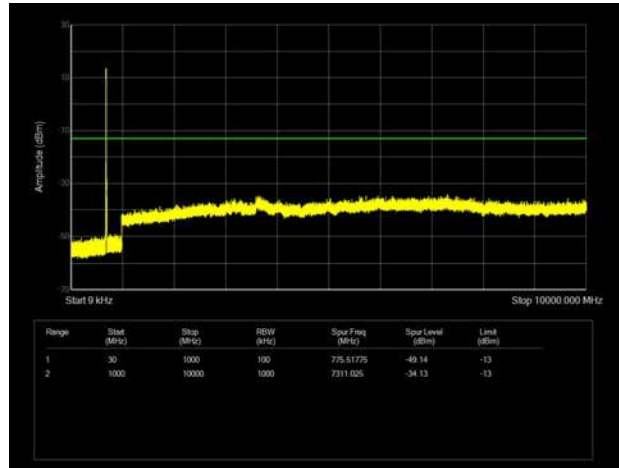

LTE Band 12 _ 1.4MHz BW _ High Channel

QPSK

16QAM

64QAM

LTE Band 12 _ 3MHz BW _ Low Channel

QPSK

16QAM

64QAM

LTE Band 12 _ 3MHz BW _ Middle Channel

QPSK

16QAM

64QAM

LTE Band 12 _ 3MHz BW _ High Channel

QPSK

16QAM

64QAM

LTE Band 12 _ 5MHz BW _ Low Channel

QPSK

16QAM

64QAM

LTE Band 12 _ 5MHz BW _ Middle Channel

QPSK

16QAM

64QAM