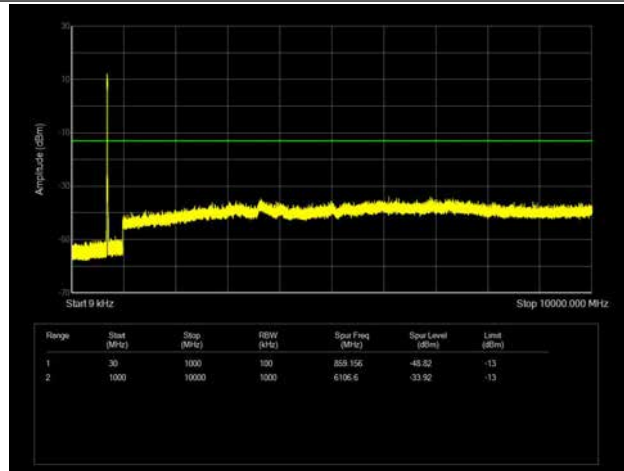

LTE Band 12 _ 5MHz BW _ Low Channel

QPSK

16QAM

64QAM

LTE Band 12 _ 5MHz BW _ Middle Channel

QPSK

16QAM

64QAM

LTE Band 12 _ 5MHz BW _ High Channel

QPSK

16QAM

64QAM

LTE Band 12 _ 10MHz BW _ Low Channel

QPSK

16QAM

64QAM

LTE Band 12 _ 10MHz BW _ Middle Channel

QPSK

16QAM

64QAM

LTE Band 12 _ 10MHz BW _ High Channel

QPSK

16QAM

64QAM

LTE Band 13 _ 5MHz BW _ Low Channel

QPSK

16QAM

64QAM

LTE Band 13 _ 5MHz BW _ Middle Channel

QPSK

16QAM

64QAM