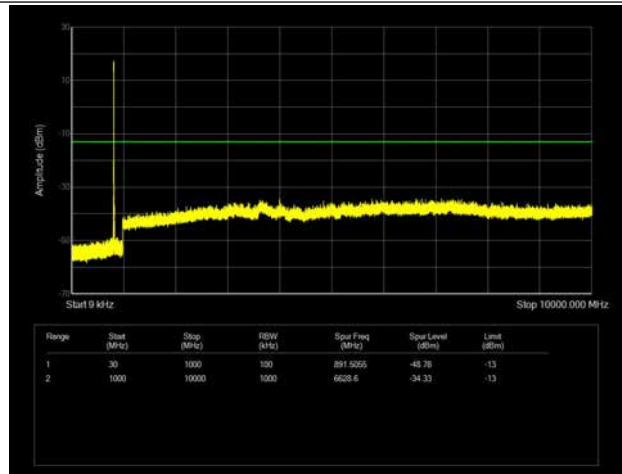

LTE Band 26 _ 1.4MHz BW _ Low Channel

QPSK

16QAM

64QAM

LTE Band 26 _ 1.4MHz BW _ Middle Channel

QPSK

16QAM

64QAM

LTE Band 26 _ 1.4MHz BW _ High Channel

QPSK

16QAM

64QAM

LTE Band 26 _ 3MHz BW _ Low Channel

QPSK

16QAM

64QAM

LTE Band 26 _ 3MHz BW _ Middle Channel

QPSK

16QAM

64QAM

LTE Band 26 _ 3MHz BW _ High Channel

QPSK

16QAM

64QAM