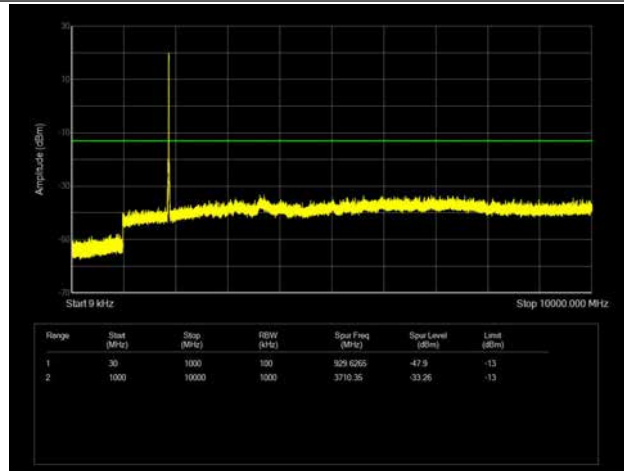

LTE Band 25 _ 5MHz BW _ High Channel

QPSK

16QAM

64QAM

LTE Band 25 _ 10MHz BW _ Low Channel

QPSK

16QAM

64QAM

LTE Band 25 _ 10MHz BW _ Middle Channel

QPSK

16QAM

64QAM

LTE Band 25 _ 10MHz BW _ High Channel

QPSK

16QAM

64QAM

LTE Band 25 _ 15MHz BW _ Low Channel

QPSK

16QAM

64QAM

LTE Band 25 _ 15MHz BW _ Middle Channel

QPSK

16QAM

64QAM