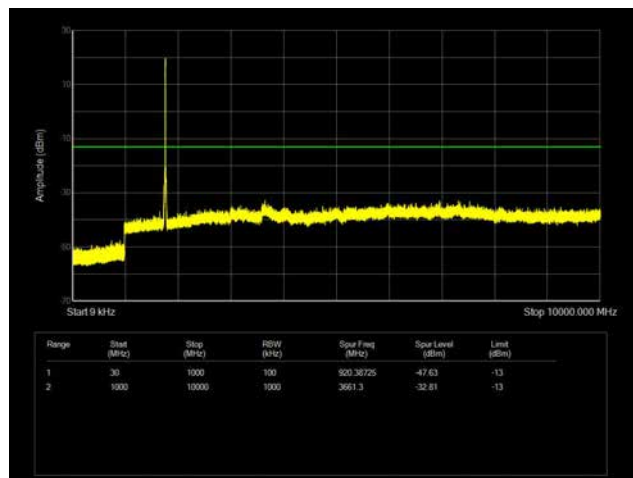

LTE Band 66 _ 10MHz BW _ Low Channel

QPSK

16QAM

64QAM

LTE Band 66 _ 10MHz BW _ Middle Channel

QPSK

16QAM

64QAM

LTE Band 66 _ 10MHz BW _ High Channel

QPSK

16QAM

64QAM

LTE Band 66 _ 15MHz BW _ Low Channel

QPSK

16QAM

64QAM

LTE Band 66 _ 15MHz BW _ Middle Channel

QPSK

16QAM

64QAM

LTE Band 66 _ 15MHz BW _ High Channel

QPSK

16QAM

64QAM