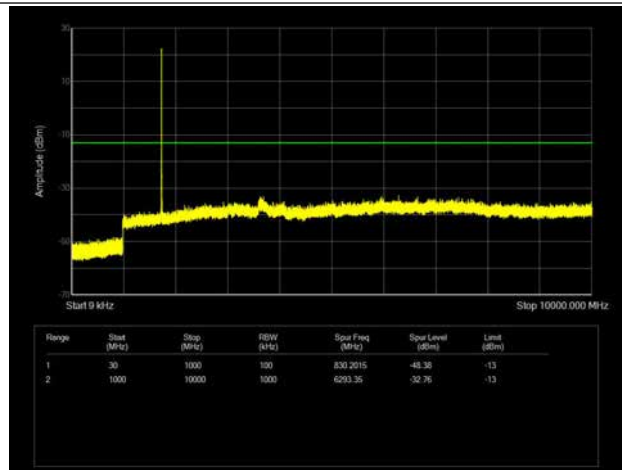

LTE Band 66 _ 1.4MHz BW _ Middle Channel

QPSK

16QAM

64QAM

LTE Band 66 _ 1.4MHz BW _ High Channel

QPSK

16QAM

64QAM

LTE Band 66 _ 3MHz BW _ Low Channel

QPSK

16QAM

64QAM

LTE Band 66 _ 3MHz BW _ Middle Channel

QPSK

16QAM

64QAM

LTE Band 66 _ 3MHz BW _ High Channel

QPSK

16QAM

64QAM

LTE Band 66 _ 5MHz BW _ Low Channel

QPSK

16QAM

64QAM