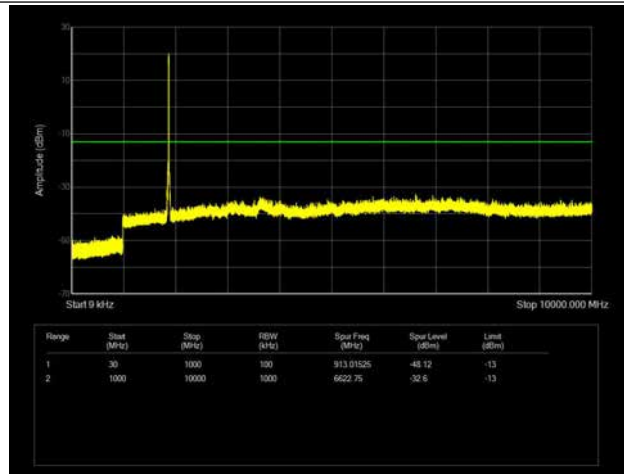

LTE Band 25 _ 10MHz BW _ Middle Channel

QPSK

16QAM

64QAM

LTE Band 25 _ 10MHz BW _ High Channel

QPSK

16QAM

64QAM

LTE Band 25 _ 15MHz BW _ Low Channel

QPSK

16QAM

64QAM

LTE Band 25 _ 15MHz BW _ Middle Channel

QPSK

16QAM

64QAM

LTE Band 25 _ 15MHz BW _ High Channel

QPSK

16QAM

64QAM

LTE Band 25 _ 20MHz BW _ Low Channel

QPSK

16QAM

64QAM

LTE Band 25 _ 20MHz BW _ Middle Channel

QPSK

16QAM

64QAM

LTE Band 25 _ 20MHz BW _ High Channel

QPSK

16QAM

64QAM