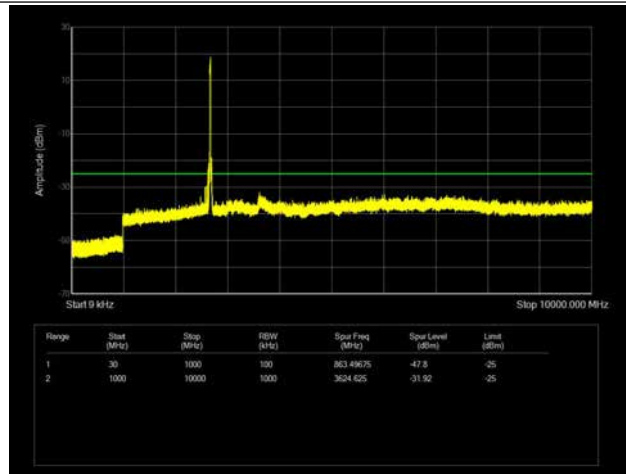

LTE Band 41 _ 15MHz BW _ Middle Channel

QPSK

16QAM

64QAM

LTE Band 41 _ 15MHz BW _ High Channel

QPSK

16QAM

64QAM

LTE Band 41 _ 20MHz BW _ Low Channel

QPSK

16QAM

64QAM

LTE Band 41 _ 20MHz BW _ Middle Channel

QPSK

16QAM

64QAM

LTE Band 41 _ 20MHz BW _ High Channel

QPSK

16QAM

64QAM

LTE Band 66 _ 1.4MHz BW _ Low Channel

QPSK

16QAM

64QAM

LTE Band 66 _ 1.4MHz BW _ Middle Channel

QPSK

16QAM

64QAM

LTE Band 66 _ 1.4MHz BW _ High Channel

QPSK

16QAM

64QAM