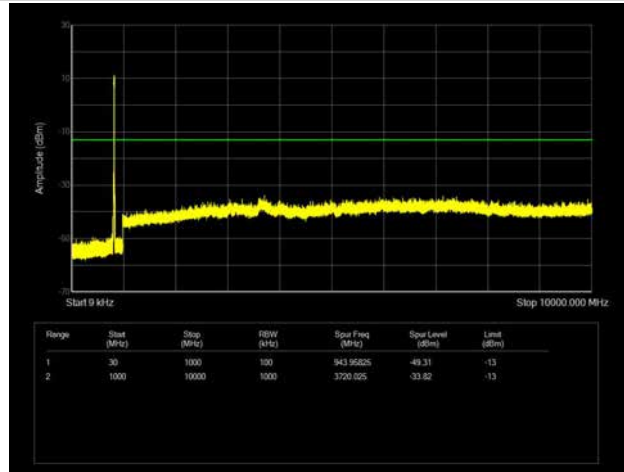

LTE Band 5 _ 10MHz BW _ Middle Channel

QPSK

16QAM

64QAM

LTE Band 5 _ 10MHz BW _ High Channel

QPSK

16QAM

64QAM

LTE Band 12 _ 1.4MHz BW _ Low Channel

QPSK

16QAM

64QAM

LTE Band 12 _ 1.4MHz BW _ Middle Channel

QPSK

16QAM

64QAM