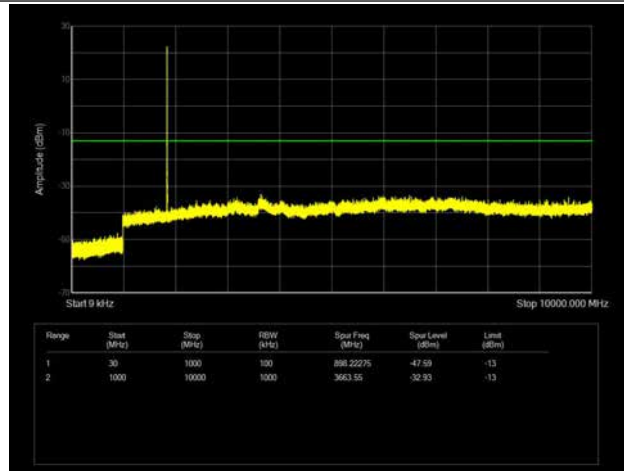

LTE Band 25 _ 1.4MHz BW _ Low Channel

QPSK

16QAM

64QAM

LTE Band 25 _ 1.4MHz BW _ Middle Channel

QPSK

16QAM

64QAM

LTE Band 25 _ 1.4MHz BW _ High Channel

QPSK

16QAM

64QAM

LTE Band 25 _ 3MHz BW _ Low Channel

QPSK

16QAM

64QAM

LTE Band 25 _ 3MHz BW _ Middle Channel

QPSK

16QAM

64QAM

LTE Band 25 _ 3MHz BW _ High Channel

QPSK

16QAM

64QAM

LTE Band 25 _ 5MHz BW _ Low Channel

QPSK

16QAM

64QAM

LTE Band 25 _ 5MHz BW _ Middle Channel

QPSK

16QAM

64QAM