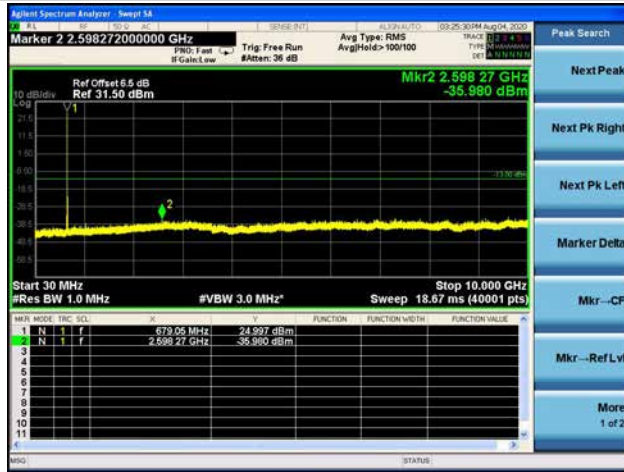

LTE Band 66 _ 20MHz BW _ High Channel

QPSK

16QAM

64QAM

LTE Band 71 _ 5MHz BW _ Low Channel

QPSK

16QAM

64QAM

LTE Band 71 _ 5MHz BW _ Middle Channel

QPSK

LTE Band 71 _ 5MHz BW _ Low Channel

QPSK

16QAM

64QAM

LTE Band 71 _ 5MHz BW _ High Channel

QPSK