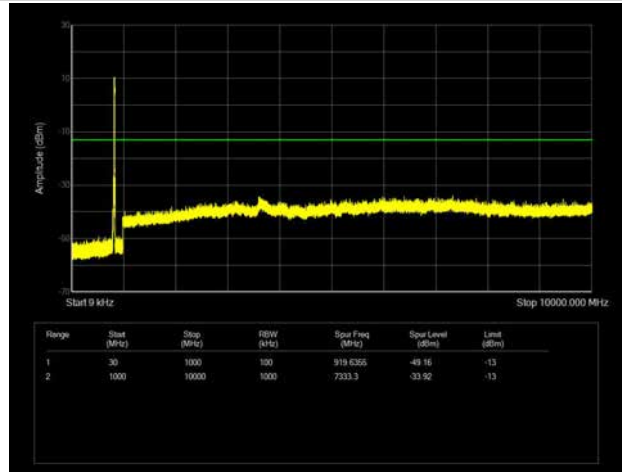

LTE Band 26 _ 10MHz BW _ Middle Channel

QPSK

16QAM

64QAM

LTE Band 26 _ 10MHz BW _ High Channel

QPSK

16QAM

64QAM

LTE Band 26 _ 15MHz BW _ Low Channel

QPSK

16QAM

64QAM

LTE Band 26 _ 15MHz BW _ Middle Channel

QPSK

16QAM

64QAM

LTE Band 26 _ 15MHz BW _ High Channel

QPSK

16QAM

64QAM

LTE Band 41 _ 5MHz BW _ Low Channel

QPSK

16QAM

64QAM