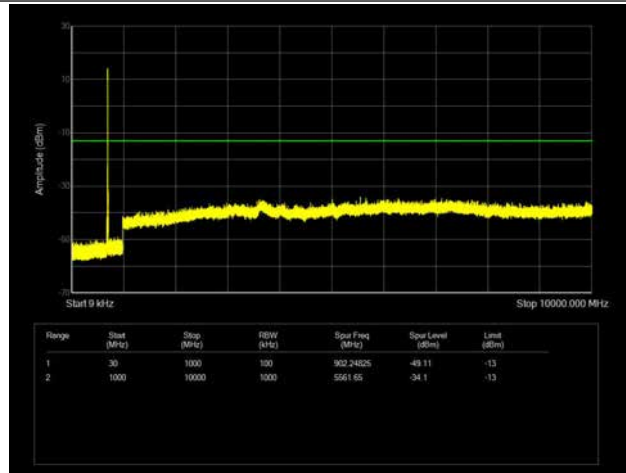

LTE Band 12 _ 5MHz BW _ Low Channel

QPSK

16QAM

64QAM

LTE Band 12 _ 5MHz BW _ Middle Channel

QPSK

16QAM

64QAM

LTE Band 12 _ 5MHz BW _ High Channel

QPSK

16QAM

64QAM

LTE Band 12 _ 10MHz BW _ Low Channel

QPSK

16QAM

64QAM

LTE Band 12 _ 10MHz BW _ Middle Channel

QPSK

16QAM

64QAM

LTE Band 12 _ 10MHz BW _ High Channel

QPSK

16QAM

64QAM

LTE Band 13 _ 5MHz BW _ Low Channel

QPSK

16QAM

64QAM

LTE Band 13 _ 5MHz BW _ Middle Channel

QPSK

16QAM

64QAM