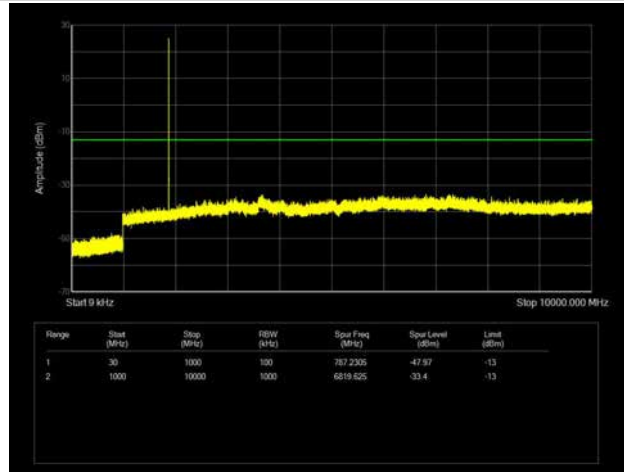

LTE Band 13 _ 5MHz BW _ High Channel

QPSK

16QAM

64QAM

LTE Band 13 _ 10MHz BW _ Middle Channel

QPSK

16QAM

64QAM

LTE Band 25 _ 1.4MHz BW _ Low Channel

QPSK

16QAM

64QAM

LTE Band 25 _ 1.4MHz BW _ Middle Channel

QPSK

16QAM

64QAM

LTE Band 25 _ 1.4MHz BW _ High Channel

QPSK

16QAM

64QAM

LTE Band 25 _ 3MHz BW _ Low Channel

QPSK

16QAM

64QAM

LTE Band 25 _ 3MHz BW _ Middle Channel

QPSK

16QAM

64QAM

LTE Band 25 _ 3MHz BW _ High Channel

QPSK

16QAM

64QAM