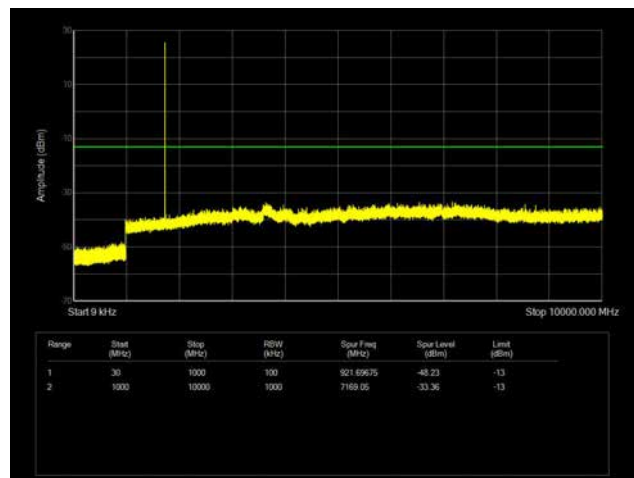

LTE Band 41 _ 20MHz BW _ High Channel

QPSK

16QAM

64QAM

LTE Band 66 _ 1.4MHz BW _ Low Channel

QPSK

16QAM

64QAM

LTE Band 66 _ 1.4MHz BW _ Middle Channel

QPSK

16QAM

64QAM

LTE Band 66 _ 1.4MHz BW _ High Channel

QPSK

16QAM

64QAM

LTE Band 66 _ 3MHz BW _ Low Channel

QPSK

16QAM

64QAM

LTE Band 66 _ 3MHz BW _ Middle Channel

QPSK

16QAM

64QAM