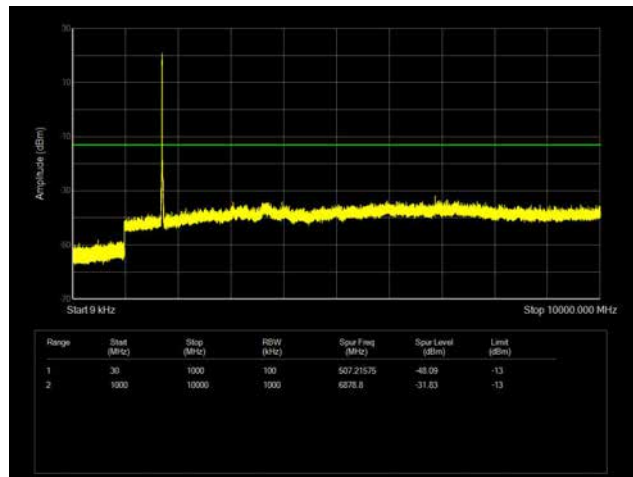

LTE Band 66 _ 3MHz BW _ High Channel

QPSK

16QAM

64QAM

LTE Band 66 _ 5MHz BW _ Low Channel

QPSK

16QAM

64QAM

LTE Band 66 _ 5MHz BW _ Middle Channel

QPSK

16QAM

64QAM

LTE Band 66 _ 5MHz BW _ High Channel

QPSK

16QAM

64QAM

LTE Band 66 _ 10MHz BW _ Low Channel

QPSK

16QAM

64QAM

LTE Band 66 _ 10MHz BW _ Middle Channel

QPSK

16QAM

64QAM