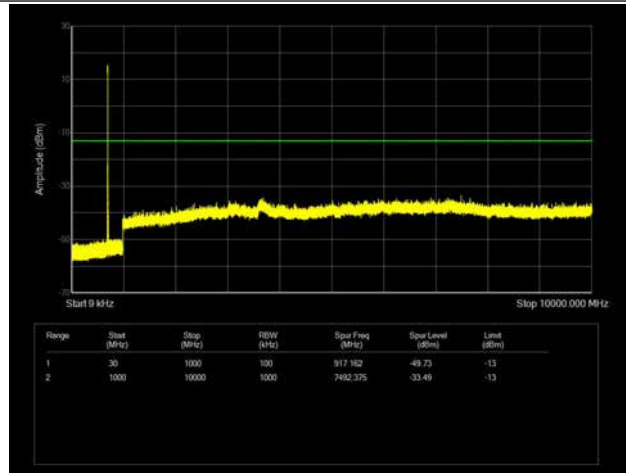

LTE Band 12 _ 1.4MHz BW _ High Channel

QPSK

16QAM

64QAM

LTE Band 12 _ 3MHz BW _ Low Channel

QPSK

16QAM

64QAM

LTE Band 12 _ 3MHz BW _ Middle Channel

QPSK

16QAM

64QAM

LTE Band 12 _ 3MHz BW _ High Channel

QPSK

16QAM

64QAM

LTE Band 12 _ 5MHz BW _ Low Channel

QPSK

16QAM

64QAM

LTE Band 12 _ 5MHz BW _ Middle Channel

QPSK

16QAM

64QAM