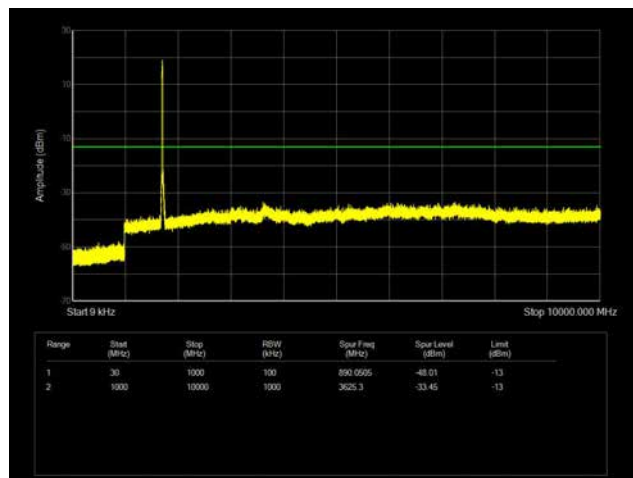

LTE Band 66 _ 15MHz BW _ Middle Channel

QPSK

16QAM

64QAM

LTE Band 66 _ 15MHz BW _ High Channel

QPSK

16QAM

64QAM

LTE Band 66 _ 20MHz BW _ Low Channel

QPSK

16QAM

64QAM

LTE Band 66 _ 20MHz BW _ Middle Channel

QPSK

16QAM

64QAM

LTE Band 66 _ 20MHz BW _ High Channel

QPSK

16QAM

64QAM

LTE Band 71 _ 5MHz BW _ Low Channel

QPSK

16QAM

64QAM