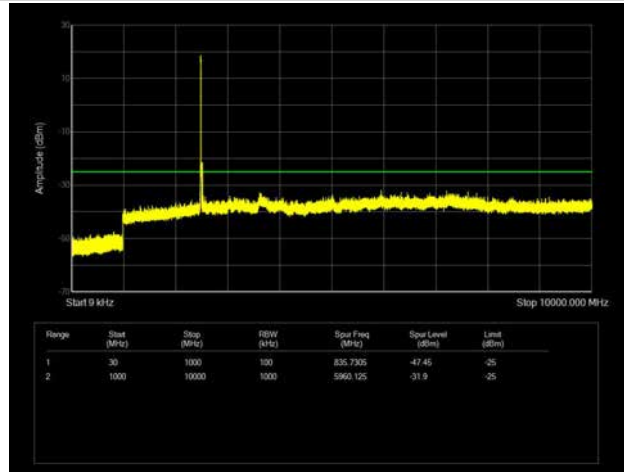

LTE Band 41 _ 10MHz BW _ Low Channel

QPSK

16QAM

64QAM