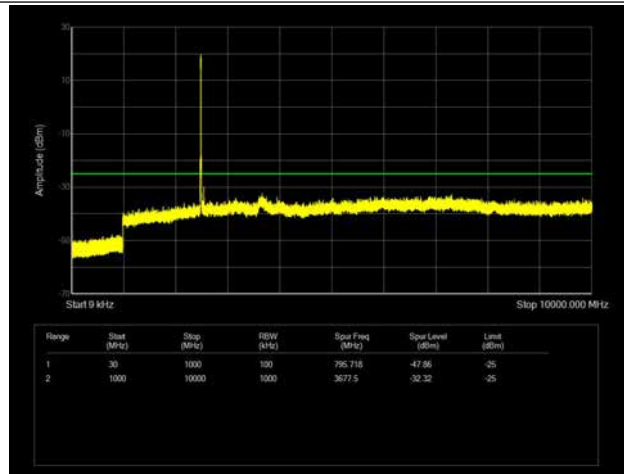

LTE Band 41 _ 10MHz BW _ Low Channel

QPSK