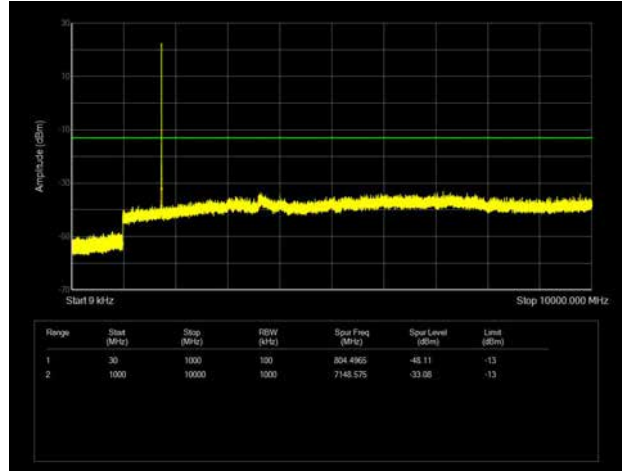

LTE Band 66 _ 1.4MHz BW _ Middle Channel

QPSK

16QAM

64QAM

LTE Band 66 _ 1.4MHz BW _ High Channel

QPSK

16QAM

64QAM

LTE Band 66 _ 3MHz BW _ Low Channel

QPSK

16QAM

64QAM

LTE Band 66 _ 3MHz BW _ Middle Channel

QPSK

16QAM

64QAM

LTE Band 66 _ 3MHz BW _ High Channel

QPSK

16QAM

64QAM

LTE Band 66 _ 5MHz BW _ Low Channel

QPSK

16QAM

64QAM