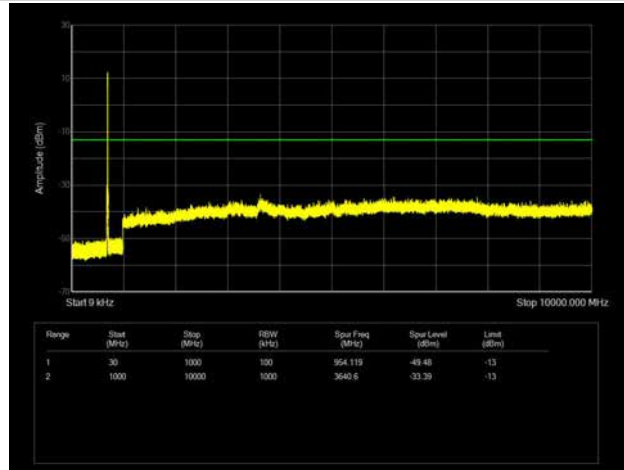

LTE Band 12 _ 5MHz BW _ High Channel

QPSK

16QAM

64QAM

LTE Band 12 _ 10MHz BW _ Low Channel

QPSK

16QAM

64QAM

LTE Band 12 _ 10MHz BW _ Middle Channel

QPSK

16QAM

64QAM

LTE Band 12 _ 10MHz BW _ High Channel

QPSK

16QAM

64QAM

LTE Band 13 _ 5MHz BW _ Low Channel

QPSK

16QAM

64QAM

LTE Band 13 _ 5MHz BW _ Middle Channel

QPSK

16QAM

64QAM

LTE Band 13 _ 5MHz BW _ High Channel

QPSK

16QAM

64QAM

LTE Band 13 _ 10MHz BW _ Middle Channel

QPSK

16QAM

64QAM