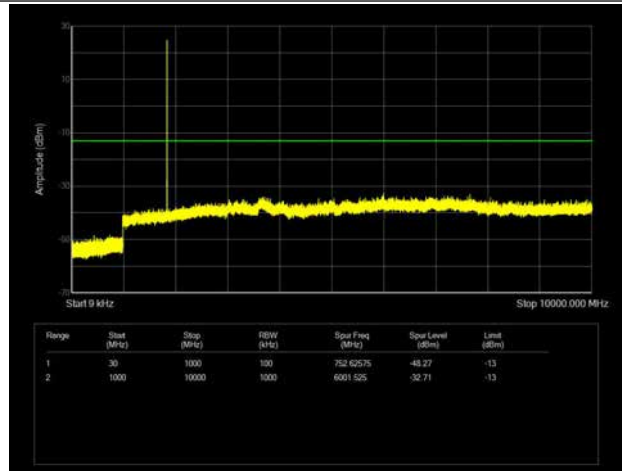

LTE Band 13 _ 5MHz BW _ High Channel

QPSK

16QAM

64QAM

LTE Band 13 _ 10MHz BW _ Middle Channel

QPSK

16QAM

64QAM

LTE Band 25 _ 1.4MHz BW _ Low Channel

QPSK

16QAM

64QAM

LTE Band 25 _ 1.4MHz BW _ Middle Channel

QPSK

16QAM

64QAM

LTE Band 25 _ 1.4MHz BW _ High Channel

QPSK

16QAM

64QAM

LTE Band 25 _ 3MHz BW _ Low Channel

QPSK

16QAM

64QAM

LTE Band 25 _ 3MHz BW _ Middle Channel

QPSK

16QAM

64QAM

LTE Band 25 _ 3MHz BW _ High Channel

QPSK

16QAM

64QAM