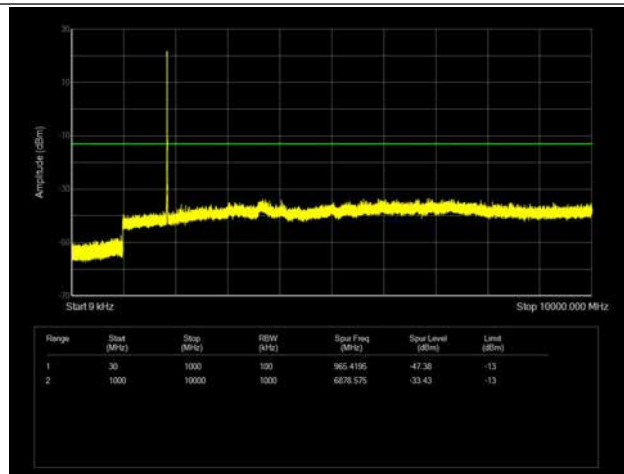

LTE Band 25 _ 3MHz BW _ Middle Channel

QPSK

16QAM

64QAM

LTE Band 25 _ 3MHz BW _ High Channel

QPSK

16QAM

64QAM

LTE Band 25 _ 5MHz BW _ Low Channel

QPSK

16QAM

64QAM

LTE Band 25 _ 5MHz BW _ Middle Channel

QPSK

16QAM

64QAM

LTE Band 25 _ 5MHz BW _ High Channel

QPSK

16QAM

64QAM

LTE Band 25 _ 10MHz BW _ Low Channel

QPSK

16QAM

64QAM