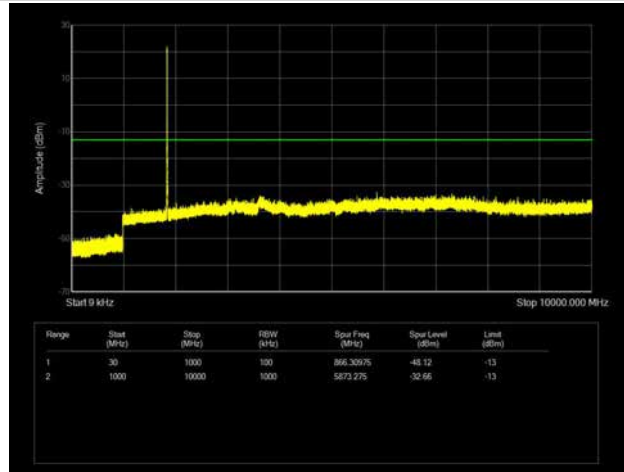

LTE Band 25 _ 1.4MHz BW _ High Channel

QPSK

16QAM

64QAM

LTE Band 25 _ 3MHz BW _ Low Channel

QPSK

16QAM

64QAM

LTE Band 25 _ 3MHz BW _ Middle Channel

QPSK

16QAM

64QAM

LTE Band 25 _ 3MHz BW _ High Channel

QPSK

16QAM

64QAM

LTE Band 25 _ 5MHz BW _ Low Channel

QPSK

16QAM

64QAM

LTE Band 25 _ 5MHz BW _ Middle Channel

QPSK

16QAM

64QAM