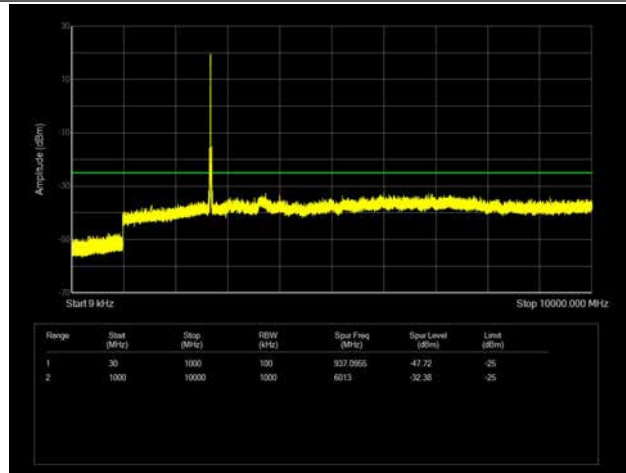

LTE Band 41 _ 10MHz BW _ High Channel

QPSK

16QAM

64QAM

LTE Band 41 _ 15MHz BW _ Low Channel

QPSK

16QAM

64QAM

LTE Band 41 _ 15MHz BW _ Middle Channel

QPSK

16QAM

64QAM

LTE Band 41 _ 15MHz BW _ High Channel

QPSK

16QAM

64QAM