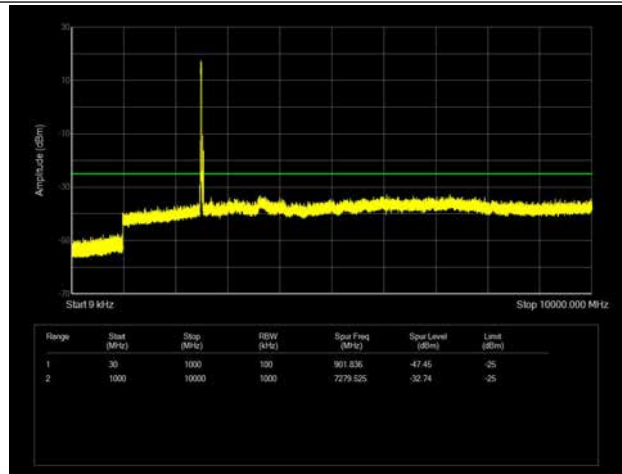

LTE Band 41 _ 10MHz BW _ High Channel

QPSK

16QAM

64QAM

LTE Band 41 _ 15MHz BW _ Low Channel

QPSK

16QAM

64QAM

LTE Band 41 _ 15MHz BW _ Middle Channel

QPSK

16QAM

64QAM

LTE Band 41 _ 15MHz BW _ High Channel

QPSK

16QAM

64QAM

LTE Band 41 _ 20MHz BW _ Low Channel

QPSK

16QAM

64QAM

LTE Band 41 _ 20MHz BW _ Middle Channel

QPSK

16QAM

64QAM