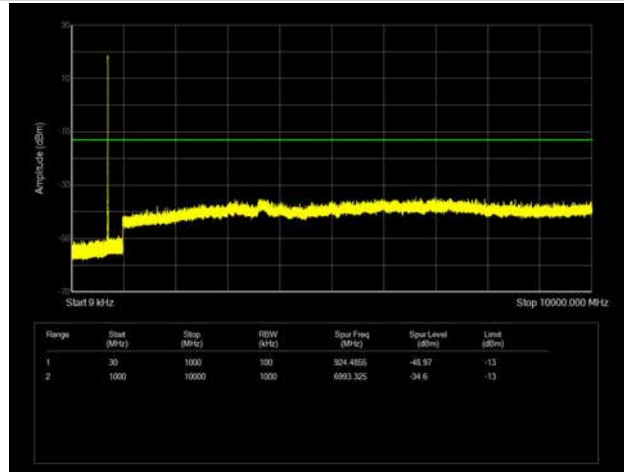

LTE Band 5 _ 10MHz BW _ Middle Channel

QPSK

16QAM

64QAM

LTE Band 5 _ 10MHz BW _ High Channel

QPSK

16QAM

64QAM

LTE Band 12 _ 1.4MHz BW _ Low Channel

QPSK

16QAM

64QAM

LTE Band 12 _ 1.4MHz BW _ Middle Channel

QPSK

16QAM

64QAM

LTE Band 12 _ 1.4MHz BW _ High Channel

QPSK

16QAM

64QAM

LTE Band 12 _ 3MHz BW _ Low Channel

QPSK

16QAM

64QAM