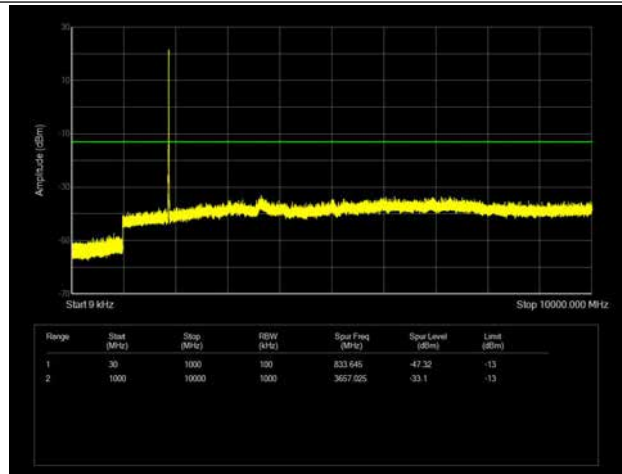

LTE Band 25 _ 3MHz BW _ Middle Channel

QPSK

16QAM

64QAM

LTE Band 25 _ 3MHz BW _ High Channel

QPSK

16QAM

64QAM

LTE Band 25 _ 5MHz BW _ Low Channel

QPSK

16QAM

64QAM

LTE Band 25 _ 5MHz BW _ Middle Channel

QPSK

16QAM

64QAM

LTE Band 25 _ 5MHz BW _ High Channel

QPSK

16QAM

64QAM

LTE Band 25 _ 10MHz BW _ Low Channel

QPSK

16QAM

64QAM