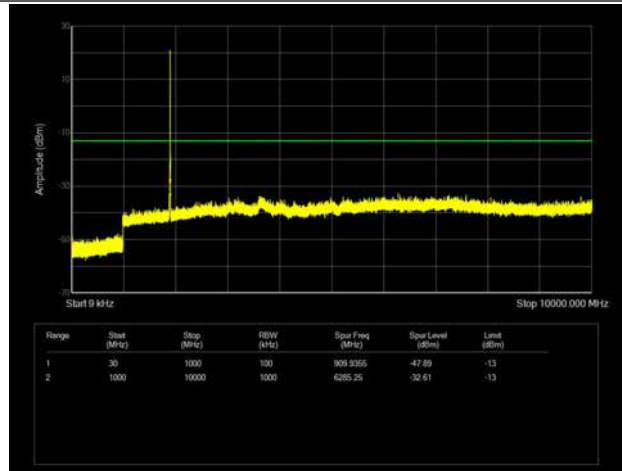

LTE Band 25 _ 5MHz BW _ Low Channel

QPSK

16QAM

64QAM

LTE Band 25 _ 5MHz BW _ Middle Channel

QPSK

16QAM

64QAM

LTE Band 25 _ 5MHz BW _ High Channel

QPSK

16QAM

64QAM

LTE Band 25 _ 10MHz BW _ Low Channel

QPSK

16QAM

64QAM

LTE Band 25 _ 10MHz BW _ Middle Channel

QPSK

16QAM

64QAM

LTE Band 25 _ 10MHz BW _ High Channel

QPSK

16QAM

64QAM