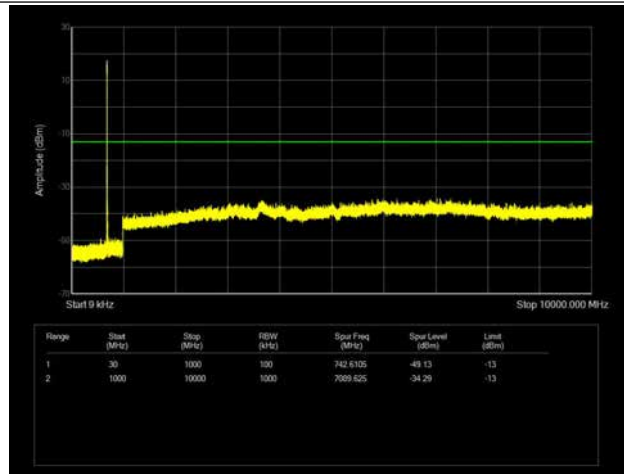

LTE Band 12 _ 1.4MHz BW _ Low Channel

QPSK

16QAM

64QAM

LTE Band 12 _ 1.4MHz BW _ Middle Channel

QPSK

16QAM

64QAM

LTE Band 12 _ 1.4MHz BW _ High Channel

QPSK

16QAM

64QAM

LTE Band 12 _ 3MHz BW _ Low Channel

QPSK

16QAM

64QAM

LTE Band 12 _ 3MHz BW _ Middle Channel

QPSK

16QAM

64QAM

LTE Band 12 _ 3MHz BW _ High Channel

QPSK

16QAM

64QAM