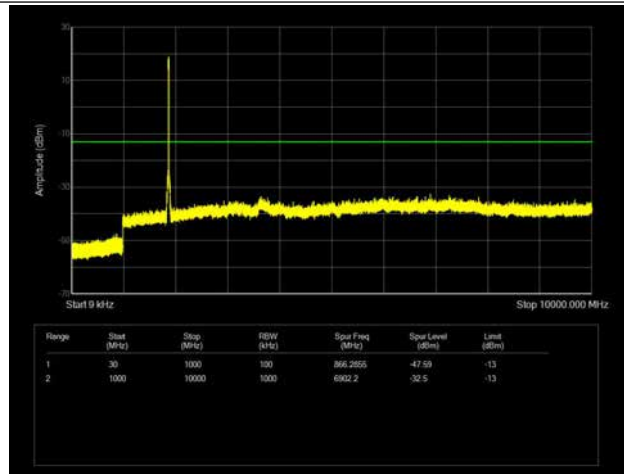

LTE Band 25 _ 15MHz BW _ Low Channel

QPSK

16QAM

64QAM

LTE Band 25 _ 15MHz BW _ Middle Channel

QPSK

16QAM

64QAM

LTE Band 25 _ 15MHz BW _ High Channel

QPSK

16QAM

64QAM

LTE Band 25 _ 20MHz BW _ Low Channel

QPSK

16QAM

64QAM

LTE Band 25 _ 20MHz BW _ Middle Channel

QPSK

16QAM

64QAM

LTE Band 25 _ 20MHz BW _ High Channel

QPSK

16QAM

64QAM