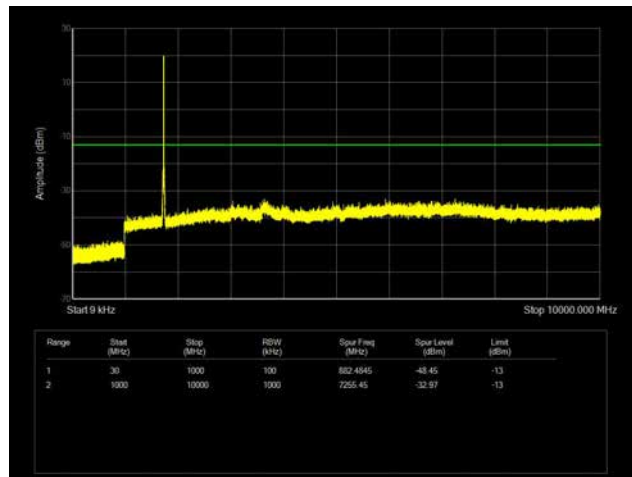

LTE Band 66 _ 5MHz BW _ Middle Channel

QPSK

16QAM

64QAM

LTE Band 66 _ 5MHz BW _ High Channel

QPSK

16QAM

64QAM

LTE Band 66 _ 10MHz BW _ Low Channel

QPSK

16QAM

64QAM

LTE Band 66 _ 10MHz BW _ Middle Channel

QPSK

16QAM

64QAM

LTE Band 66 _ 10MHz BW _ High Channel

QPSK

16QAM

64QAM

LTE Band 66 _ 15MHz BW _ Low Channel

QPSK

16QAM

64QAM