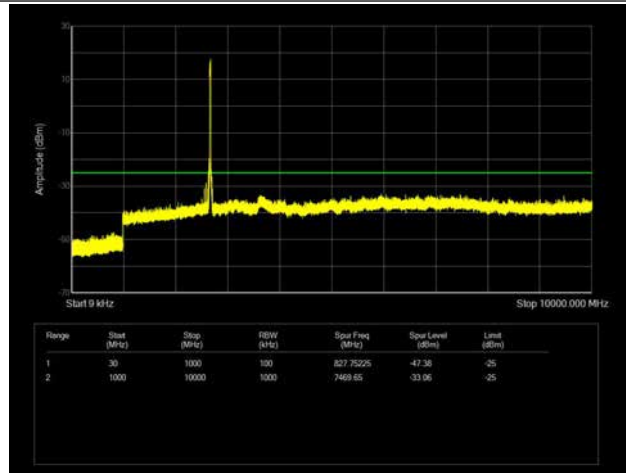

LTE Band 41 _ 20MHz BW _ High Channel

QPSK

16QAM

64QAM

LTE Band 66 _ 1.4MHz BW _ Low Channel

QPSK

16QAM

64QAM

LTE Band 66 _ 1.4MHz BW _ Middle Channel

QPSK

16QAM

64QAM

LTE Band 66 _ 1.4MHz BW _ High Channel

QPSK

16QAM

64QAM