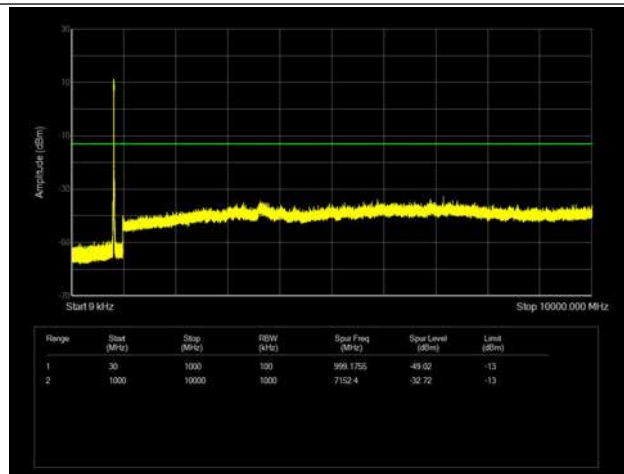

LTE Band 26 _ 5MHz BW _ High Channel

QPSK

16QAM

64QAM

LTE Band 26 _ 10MHz BW _ Low Channel

QPSK

16QAM

64QAM

LTE Band 26 _ 10MHz BW _ Middle Channel

QPSK

16QAM

64QAM

LTE Band 26 _ 10MHz BW _ High Channel

QPSK

16QAM

64QAM

LTE Band 26 _ 15MHz BW _ Low Channel

QPSK

16QAM

64QAM

LTE Band 26 _ 15MHz BW _ Middle Channel

QPSK

16QAM

64QAM