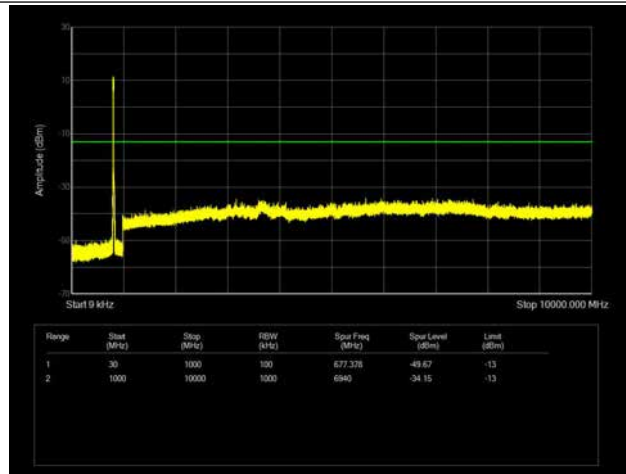

LTE Band 26 _ 5MHz BW _ High Channel

QPSK

16QAM

64QAM

LTE Band 26 _ 10MHz BW _ Low Channel

QPSK

16QAM

64QAM

LTE Band 26 _ 10MHz BW _ Middle Channel

QPSK

16QAM

64QAM

LTE Band 26 _ 10MHz BW _ High Channel

QPSK

16QAM

64QAM

LTE Band 26 _ 15MHz BW _ Low Channel

QPSK

16QAM

64QAM

LTE Band 26 _ 15MHz BW _ Middle Channel

QPSK

16QAM

64QAM