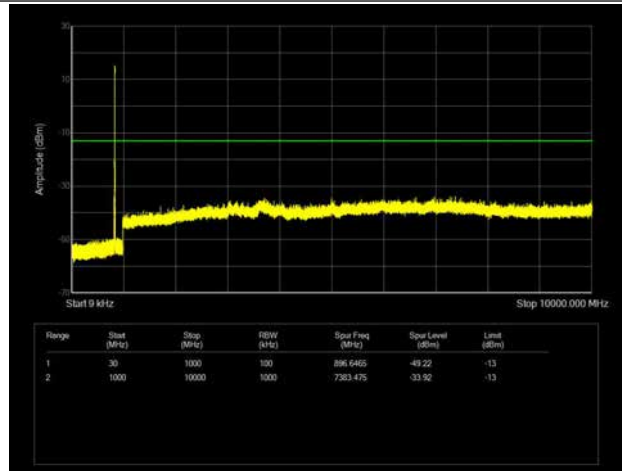

LTE Band 26 _ 1.4MHz BW _ High Channel

QPSK

16QAM

64QAM

LTE Band 26 _ 3MHz BW _ Low Channel

QPSK

16QAM

64QAM

LTE Band 26 _ 3MHz BW _ Middle Channel

QPSK

16QAM

64QAM

LTE Band 26 _ 3MHz BW _ High Channel

QPSK

16QAM

64QAM

LTE Band 26 _ 5MHz BW _ Low Channel

QPSK

16QAM

64QAM

LTE Band 26 _ 5MHz BW _ Middle Channel

QPSK

16QAM

64QAM