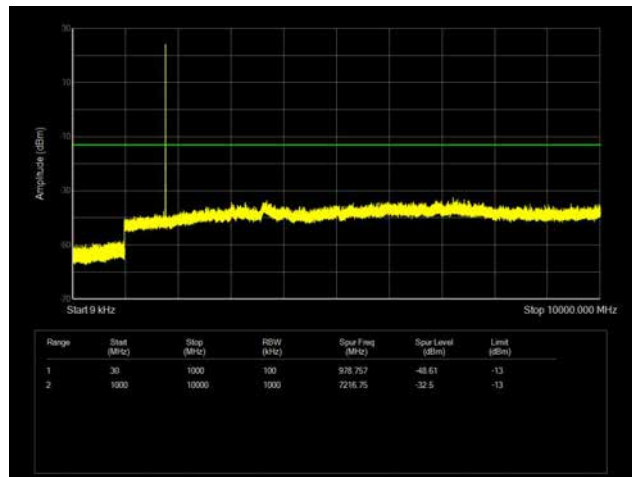

LTE Band 41 _ 20MHz BW _ High Channel

QPSK

16QAM

64QAM

LTE Band 66 _ 1.4MHz BW _ Low Channel

QPSK

16QAM

64QAM

LTE Band 66 _ 1.4MHz BW _ Middle Channel

QPSK

16QAM

64QAM

LTE Band 66 _ 1.4MHz BW _ High Channel

QPSK

16QAM

64QAM

LTE Band 66 _ 3MHz BW _ Low Channel

QPSK

16QAM

64QAM

LTE Band 66 _ 3MHz BW _ Middle Channel

QPSK

16QAM

64QAM