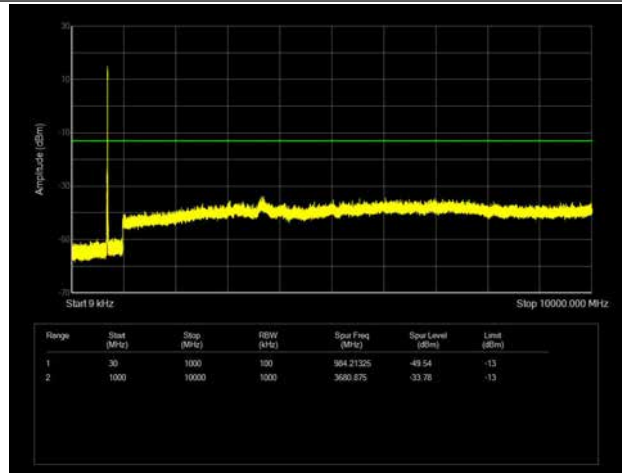

LTE Band 12 _ 3MHz BW _ Middle Channel

QPSK

16QAM

64QAM

LTE Band 12 _ 3MHz BW _ High Channel

QPSK

16QAM

64QAM

LTE Band 12 _ 5MHz BW _ Low Channel

QPSK

16QAM

64QAM

LTE Band 12 _ 5MHz BW _ Middle Channel

QPSK

16QAM

64QAM

LTE Band 12 _ 5MHz BW _ High Channel

QPSK

16QAM

64QAM

LTE Band 12 _ 10MHz BW _ Low Channel

QPSK

16QAM

64QAM