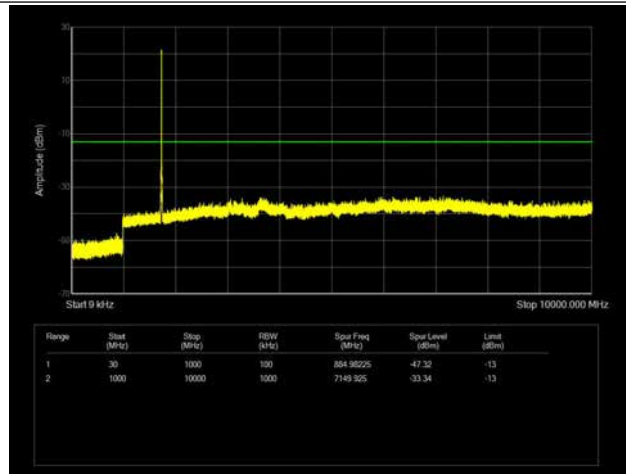

LTE Band 66 _ 1.4MHz BW _ Middle Channel

QPSK

16QAM

64QAM

LTE Band 66 _ 1.4MHz BW _ High Channel

QPSK

16QAM

64QAM

LTE Band 66 _ 3MHz BW _ Low Channel

QPSK

16QAM

64QAM

LTE Band 66 _ 3MHz BW _ Middle Channel

QPSK

16QAM

64QAM

LTE Band 66 _ 3MHz BW _ High Channel

QPSK

16QAM

64QAM

LTE Band 66 _ 5MHz BW _ Low Channel

QPSK

16QAM

64QAM

LTE Band 66 _ 5MHz BW _ Middle Channel

QPSK

16QAM

64QAM

LTE Band 66 _ 5MHz BW _ High Channel

QPSK

16QAM

64QAM