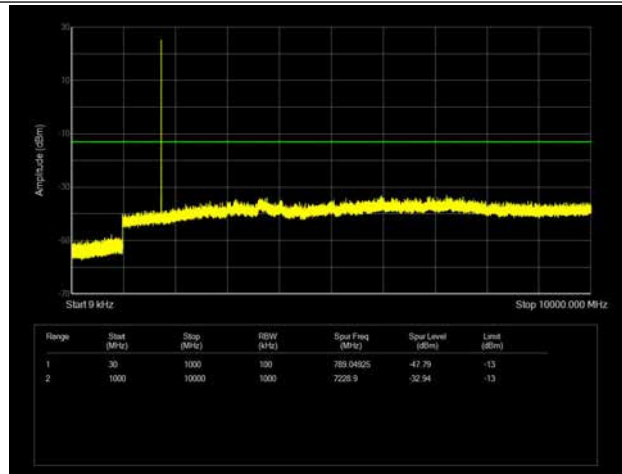

LTE Band 41 _ 20MHz BW _ High Channel

QPSK

16QAM

64QAM

LTE Band 66 _ 1.4MHz BW _ Low Channel

QPSK

16QAM

64QAM

LTE Band 66 _ 1.4MHz BW _ Middle Channel

QPSK

16QAM

64QAM

LTE Band 66 _ 1.4MHz BW _ High Channel

QPSK

16QAM

64QAM