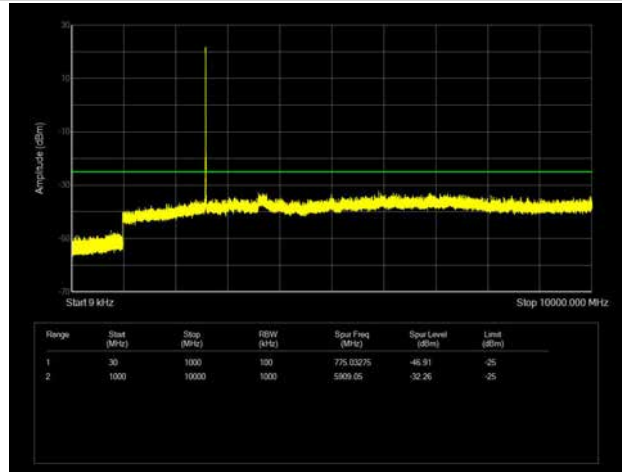

LTE Band 41 _ 5MHz BW _ Middle Channel

QPSK

16QAM

64QAM