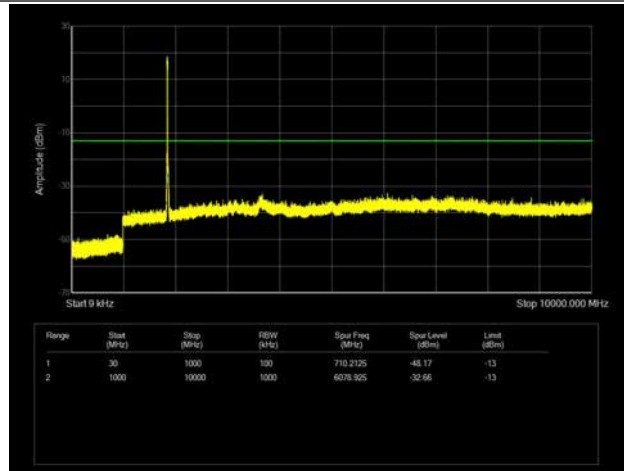

LTE Band 25 _ 10MHz BW _ Middle Channel

QPSK

16QAM

64QAM

LTE Band 25 _ 10MHz BW _ High Channel

QPSK

16QAM

64QAM

LTE Band 25 _ 15MHz BW _ Low Channel

QPSK

16QAM

64QAM

LTE Band 25 _ 15MHz BW _ Middle Channel

QPSK

16QAM

64QAM

LTE Band 25 _ 15MHz BW _ High Channel

QPSK

16QAM

64QAM

LTE Band 25 _ 20MHz BW _ Low Channel

QPSK

16QAM

64QAM

LTE Band 25 _ 20MHz BW _ Middle Channel

QPSK

16QAM

64QAM

LTE Band 25 _ 20MHz BW _ High Channel

QPSK

16QAM

64QAM