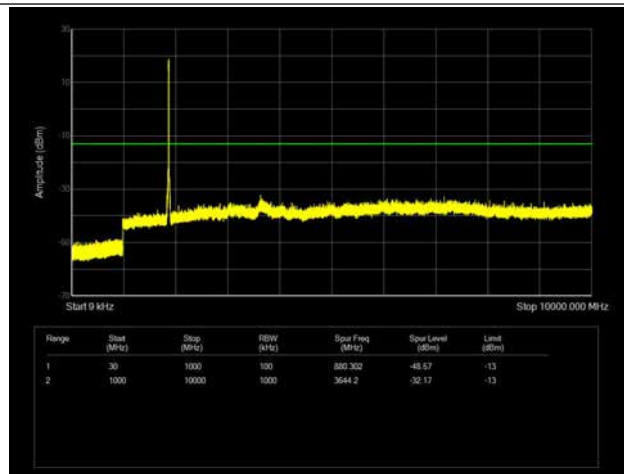

LTE Band 25 _ 10MHz BW _ Middle Channel

QPSK

16QAM

64QAM

LTE Band 25 _ 10MHz BW _ High Channel

QPSK

16QAM

64QAM

LTE Band 25 _ 15MHz BW _ Low Channel

QPSK

16QAM

64QAM

LTE Band 25 _ 15MHz BW _ Middle Channel

QPSK

16QAM

64QAM

LTE Band 25 _ 15MHz BW _ High Channel

QPSK

16QAM

64QAM

LTE Band 25 _ 20MHz BW _ Low Channel

QPSK

16QAM

64QAM