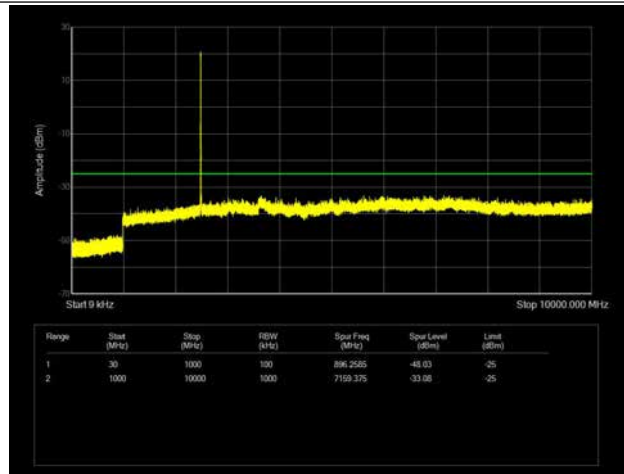

LTE Band 26 _ 15MHz BW _ Low Channel

QPSK

16QAM

64QAM

LTE Band 26 _ 15MHz BW _ Middle Channel

QPSK

16QAM

64QAM

LTE Band 26 _ 15MHz BW _ High Channel

QPSK

16QAM

64QAM

LTE Band 41 _ 5MHz BW _ Low Channel

QPSK

16QAM

64QAM

LTE Band 41 _ 5MHz BW _ Middle Channel

QPSK

16QAM

64QAM

LTE Band 41 _ 5MHz BW _ High Channel

QPSK

16QAM

64QAM