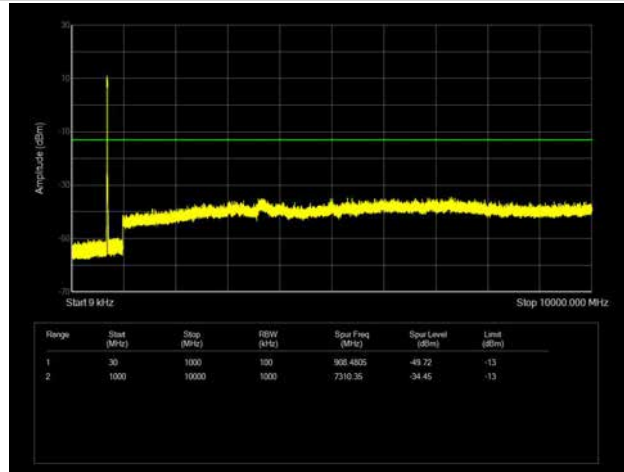

LTE Band 12 _ 5MHz BW _ Low Channel

QPSK

16QAM

64QAM

LTE Band 12 _ 5MHz BW _ Middle Channel

QPSK

16QAM

64QAM

LTE Band 12 _ 5MHz BW _ High Channel

QPSK

16QAM

64QAM

LTE Band 12 _ 10MHz BW _ Low Channel

QPSK

16QAM

64QAM

LTE Band 12 _ 10MHz BW _ Middle Channel

QPSK

16QAM

64QAM

LTE Band 12 _ 10MHz BW _ High Channel

QPSK

16QAM

64QAM