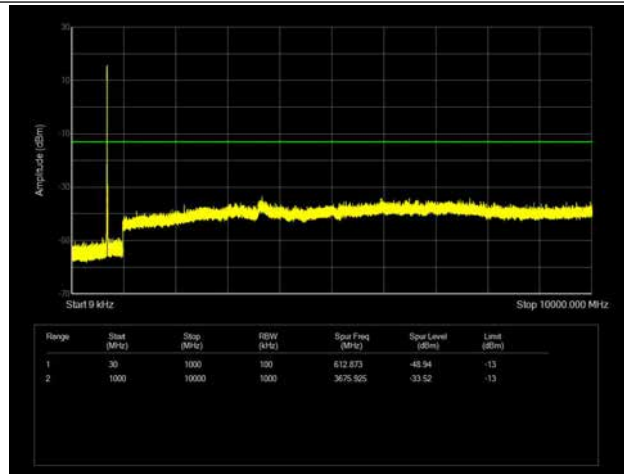

LTE Band 12 _ 1.4MHz BW _ High Channel

QPSK

16QAM

64QAM

LTE Band 12 _ 3MHz BW _ Low Channel

QPSK

16QAM

64QAM

LTE Band 12 _ 3MHz BW _ Middle Channel

QPSK

16QAM

64QAM

LTE Band 12 _ 3MHz BW _ High Channel

QPSK

16QAM

64QAM

LTE Band 12 _ 5MHz BW _ Low Channel

QPSK

16QAM

64QAM

LTE Band 12 _ 5MHz BW _ Middle Channel

QPSK

16QAM

64QAM

LTE Band 12 _ 5MHz BW _ High Channel

QPSK

16QAM

64QAM

LTE Band 12 _ 10MHz BW _ Low Channel

QPSK

16QAM

64QAM