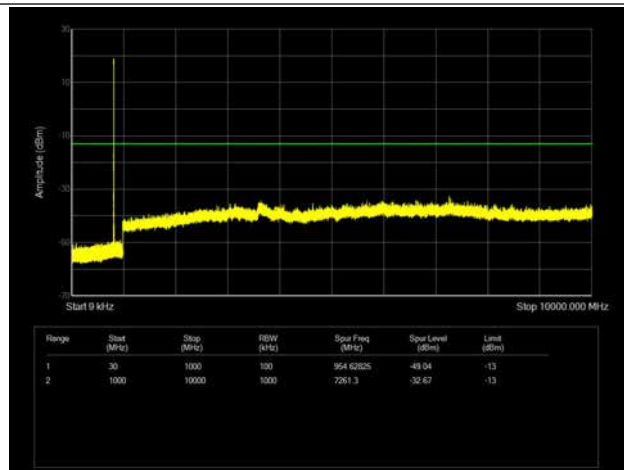

LTE Band 25 _ 20MHz BW _ Middle Channel

QPSK

16QAM

64QAM

LTE Band 25 _ 20MHz BW _ High Channel

QPSK

16QAM

64QAM

LTE Band 26 _ 1.4MHz BW _ Low Channel

QPSK

16QAM

64QAM

LTE Band 26 _ 1.4MHz BW _ Middle Channel

QPSK

16QAM

64QAM

LTE Band 26 _ 1.4MHz BW _ High Channel

QPSK

16QAM

64QAM

LTE Band 26 _ 3MHz BW _ Low Channel

QPSK

16QAM

64QAM