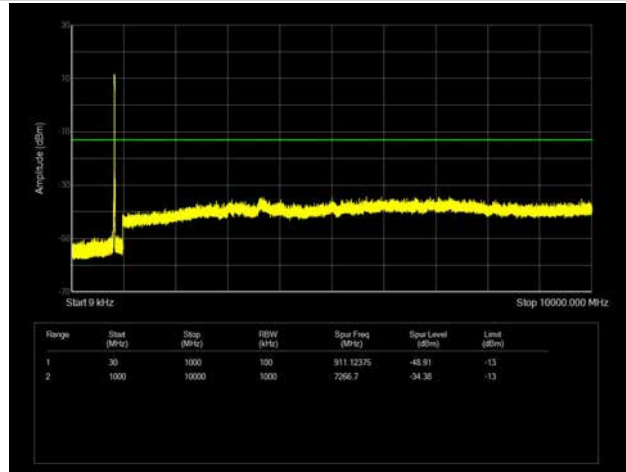

LTE Band 5 _ 10MHz BW _ Middle Channel

QPSK

16QAM

64QAM

LTE Band 5 _ 10MHz BW _ High Channel

QPSK

16QAM

64QAM

LTE Band 12 _ 1.4MHz BW _ Low Channel

QPSK

16QAM

64QAM

LTE Band 12 _ 1.4MHz BW _ Middle Channel

QPSK

16QAM

64QAM