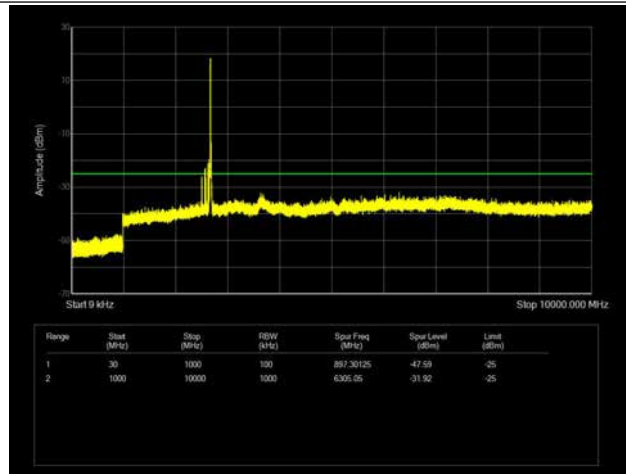

LTE Band 41 _ 15MHz BW _ Middle Channel

QPSK

16QAM

64QAM

LTE Band 41 _ 15MHz BW _ High Channel

QPSK

16QAM

64QAM

LTE Band 41 _ 20MHz BW _ Low Channel

QPSK

16QAM

64QAM

LTE Band 41 _ 20MHz BW _ Middle Channel

QPSK

16QAM

64QAM