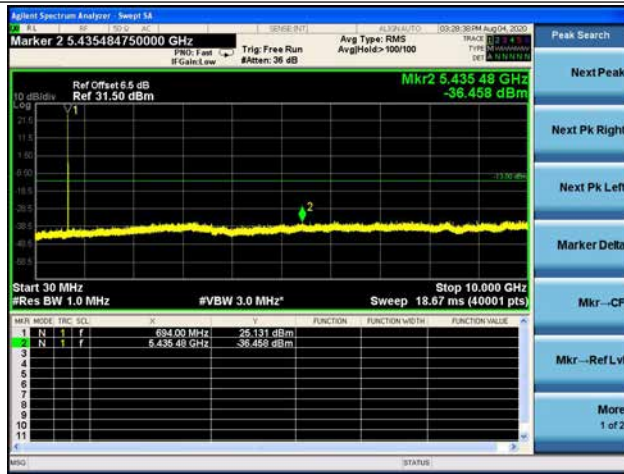

LTE Band 71 _ 5MHz BW _ Low Channel

QPSK