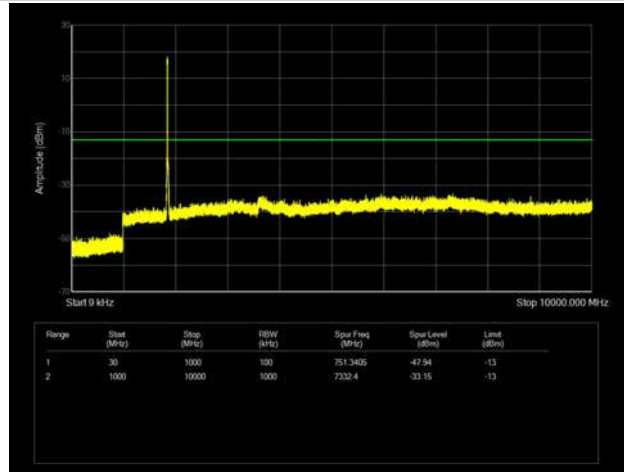

LTE Band 25 _ 5MHz BW _ High Channel

QPSK

16QAM

64QAM

LTE Band 25 _ 10MHz BW _ Low Channel

QPSK

16QAM

64QAM

LTE Band 25 _ 10MHz BW _ Middle Channel

QPSK

16QAM

64QAM

LTE Band 25 _ 10MHz BW _ High Channel

QPSK

16QAM

64QAM

LTE Band 25 _ 15MHz BW _ Low Channel

QPSK

16QAM

64QAM

LTE Band 25 _ 15MHz BW _ Middle Channel

QPSK

16QAM

64QAM