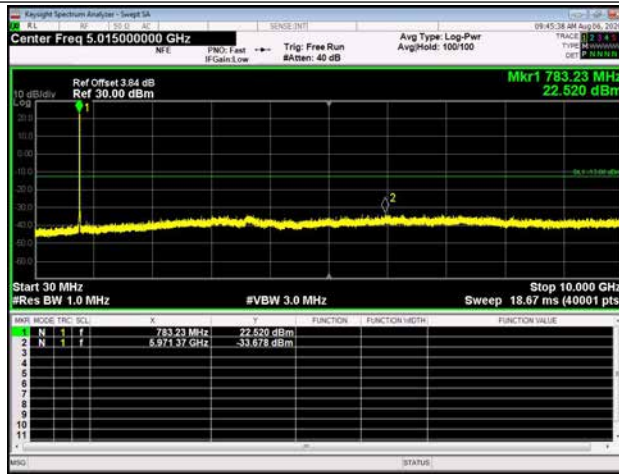

LTE Band 13 _ 5MHz BW _ Low Channel

QPSK

16QAM

64QAM

LTE Band 13 _ 5MHz BW _ Middle Channel

QPSK

16QAM

64QAM

LTE Band 13 _ 5MHz BW _ High Channel

QPSK

16QAM

64QAM

LTE Band 13 _ 10MHz BW _ Middle Channel

QPSK

16QAM

64QAM