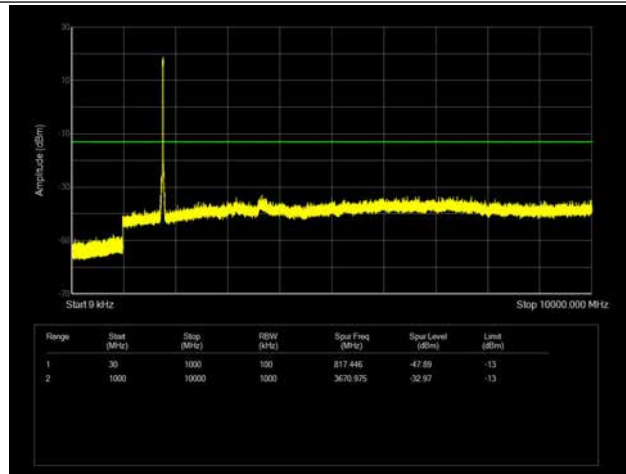

LTE Band 66 _ 10MHz BW _ High Channel

QPSK

16QAM

64QAM

LTE Band 66 _ 15MHz BW _ Low Channel

QPSK

16QAM

64QAM

LTE Band 66 _ 15MHz BW _ Middle Channel

QPSK

16QAM

64QAM

LTE Band 66 _ 15MHz BW _ High Channel

QPSK

16QAM

64QAM

LTE Band 66 _ 20MHz BW _ Low Channel

QPSK

16QAM

64QAM

LTE Band 66 _ 20MHz BW _ Middle Channel

QPSK

16QAM

64QAM

LTE Band 66 _ 20MHz BW _ High Channel

QPSK

16QAM

64QAM

LTE Band 71 _ 5MHz BW _ Low Channel

QPSK

16QAM

64QAM