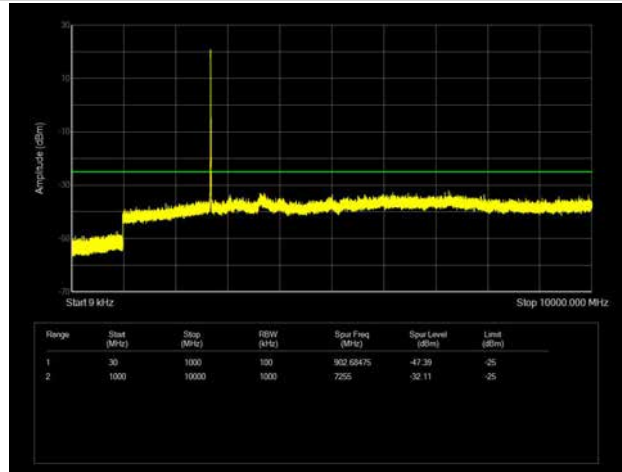

LTE Band 26 _ 15MHz BW _ High Channel

QPSK

16QAM

64QAM

LTE Band 41 _ 5MHz BW _ Low Channel

QPSK

16QAM

64QAM

LTE Band 41 _ 5MHz BW _ Middle Channel

QPSK

16QAM

64QAM

LTE Band 41 _ 5MHz BW _ High Channel

QPSK

16QAM

64QAM