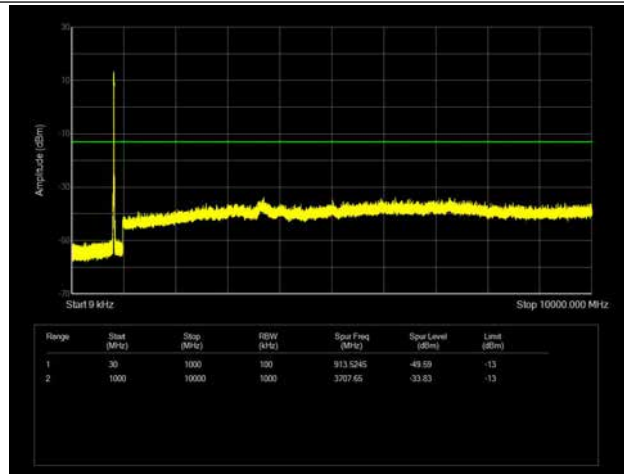

LTE Band 26 _ 5MHz BW _ Low Channel

QPSK

16QAM

64QAM

LTE Band 26 _ 5MHz BW _ Middle Channel

QPSK

16QAM

64QAM

LTE Band 26 _ 5MHz BW _ High Channel

QPSK

16QAM

64QAM

LTE Band 26 _ 10MHz BW _ Low Channel

QPSK

16QAM

64QAM

LTE Band 26 _ 10MHz BW _ Middle Channel

QPSK

16QAM

64QAM

LTE Band 26 _ 10MHz BW _ High Channel

QPSK

16QAM

64QAM