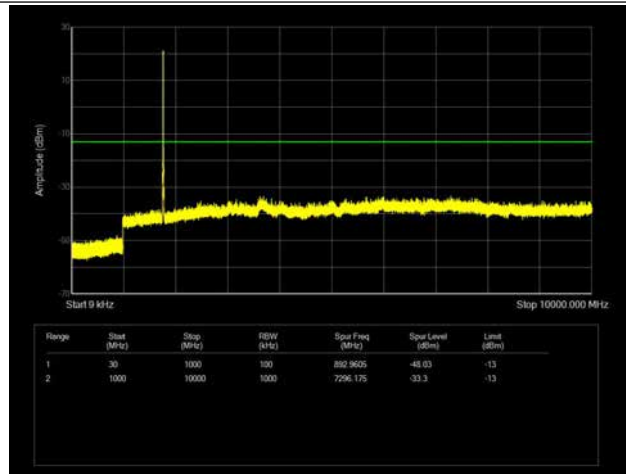

LTE Band 66 _ 3MHz BW _ High Channel

QPSK

16QAM

64QAM

LTE Band 66 _ 5MHz BW _ Low Channel

QPSK

16QAM

64QAM

LTE Band 66 _ 5MHz BW _ Middle Channel

QPSK

16QAM

64QAM

LTE Band 66 _ 5MHz BW _ High Channel

QPSK

16QAM

64QAM

LTE Band 66 _ 10MHz BW _ Low Channel

QPSK

16QAM

64QAM

LTE Band 66 _ 10MHz BW _ Middle Channel

QPSK

16QAM

64QAM

LTE Band 66 _ 10MHz BW _ High Channel

QPSK

16QAM

64QAM

LTE Band 66 _ 15MHz BW _ Low Channel

QPSK

16QAM

64QAM