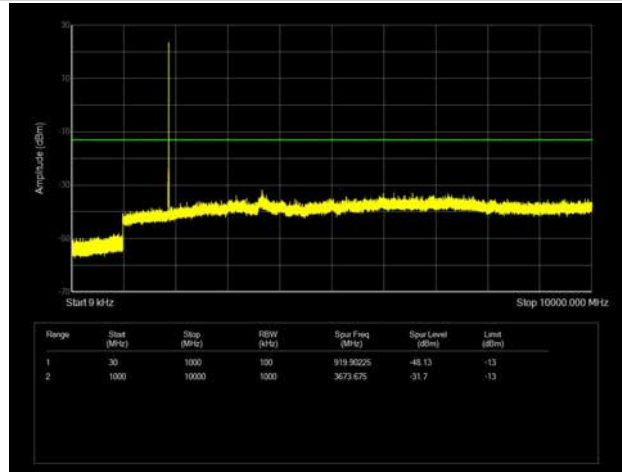

LTE Band 25 _ 1.4MHz BW _ Low Channel

QPSK

16QAM

64QAM

LTE Band 25 _ 1.4MHz BW _ Middle Channel

QPSK

16QAM

64QAM

LTE Band 25 _ 1.4MHz BW _ High Channel

QPSK

16QAM

64QAM

LTE Band 25 _ 3MHz BW _ Low Channel

QPSK

16QAM

64QAM

LTE Band 25 _ 3MHz BW _ Middle Channel

QPSK

16QAM

64QAM

LTE Band 25 _ 3MHz BW _ High Channel

QPSK

16QAM

64QAM