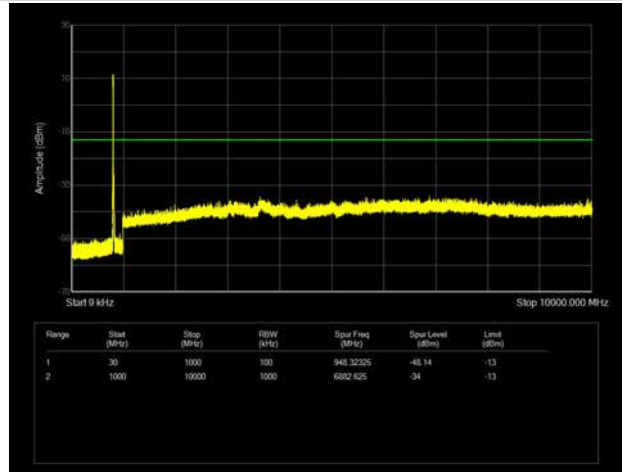

LTE Band 26 _ 5MHz BW _ Low Channel

QPSK

16QAM

64QAM

LTE Band 26 _ 5MHz BW _ Middle Channel

QPSK

16QAM

64QAM

LTE Band 26 _ 5MHz BW _ High Channel

QPSK

16QAM

64QAM

LTE Band 26 _ 10MHz BW _ Low Channel

QPSK

16QAM

64QAM

LTE Band 26 _ 10MHz BW _ Middle Channel

QPSK

16QAM

64QAM

LTE Band 26 _ 10MHz BW _ High Channel

QPSK

16QAM

64QAM