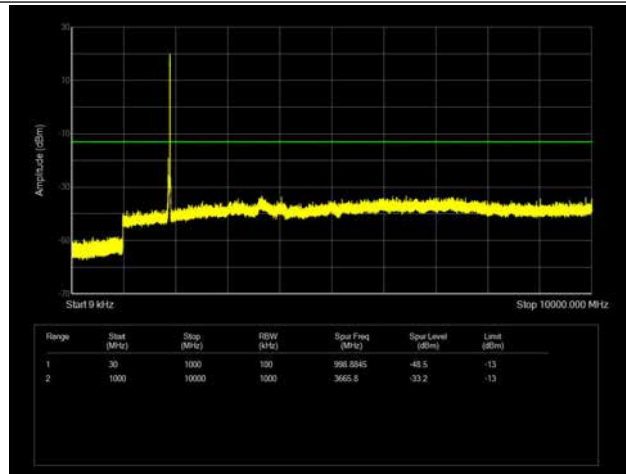

LTE Band 25 _ 10MHz BW _ Middle Channel

QPSK

16QAM

64QAM

LTE Band 25 _ 10MHz BW _ High Channel

QPSK

16QAM

64QAM

LTE Band 25 _ 15MHz BW _ Low Channel

QPSK

16QAM

64QAM

LTE Band 25 _ 15MHz BW _ Middle Channel

QPSK

16QAM

64QAM

LTE Band 25 _ 15MHz BW _ High Channel

QPSK

16QAM

64QAM

LTE Band 25 _ 20MHz BW _ Low Channel

QPSK

16QAM

64QAM

LTE Band 25 _ 20MHz BW _ Middle Channel

QPSK

16QAM

64QAM

LTE Band 25 _ 20MHz BW _ High Channel

QPSK

16QAM

64QAM