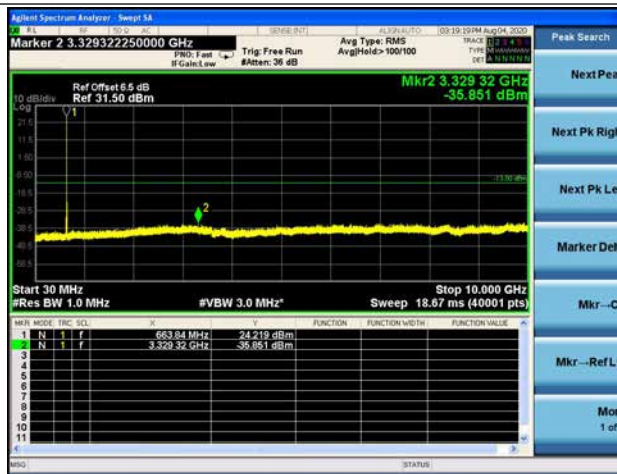

LTE Band 66 _ 20MHz BW _ Low Channel

QPSK

16QAM

64QAM

LTE Band 66 _ 20MHz BW _ Middle Channel

QPSK

16QAM

64QAM

LTE Band 66 _ 20MHz BW _ High Channel

QPSK

16QAM

64QAM

LTE Band 71 _ 5MHz BW _ Low Channel

QPSK

16QAM

64QAM

LTE Band 71 _ 5MHz BW _ Middle Channel

QPSK

LTE Band 71 _ 5MHz BW _ Low Channel

QPSK

16QAM

64QAM

LTE Band 71 _ 5MHz BW _ High Channel

QPSK