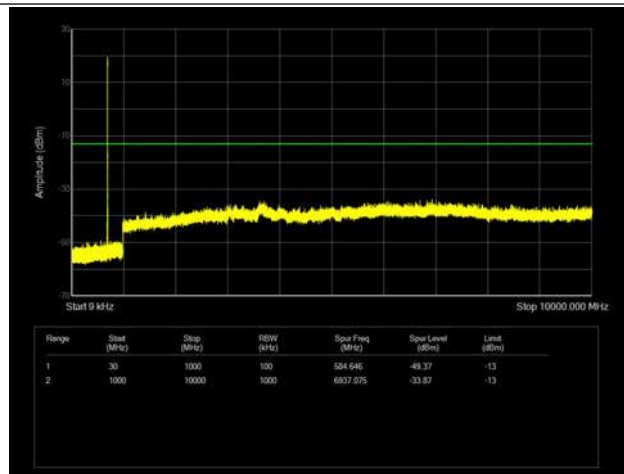

LTE Band 5 _ 10MHz BW _ Middle Channel

QPSK

16QAM

64QAM

LTE Band 5 _ 10MHz BW _ High Channel

QPSK

16QAM

64QAM

LTE Band 12 _ 1.4MHz BW _ Low Channel

QPSK

16QAM

64QAM

LTE Band 12 _ 1.4MHz BW _ Middle Channel

QPSK

16QAM

64QAM

LTE Band 12 _ 1.4MHz BW _ High Channel

QPSK

16QAM

64QAM

LTE Band 12 _ 3MHz BW _ Low Channel

QPSK

16QAM

64QAM