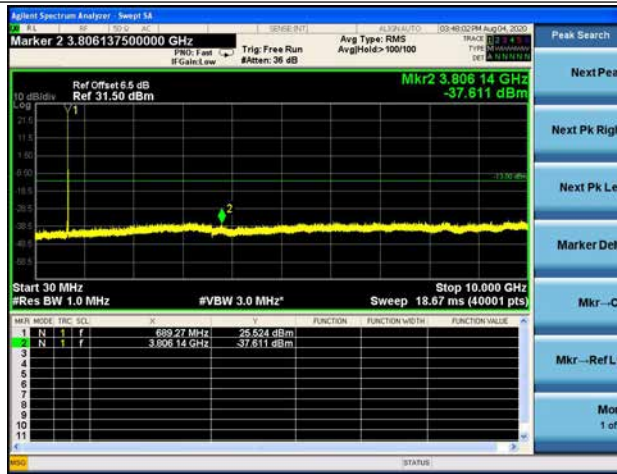

16QAM

64QAM

LTE Band 71 _ 10MHz BW _ Middle Channel

QPSK

LTE Band 71 _ 5MHz BW _ Low Channel

QPSK

16QAM

64QAM

LTE Band 71 _ 10MHz BW _ High Channel

QPSK

LTE Band 71 _ 5MHz BW _ Low Channel

QPSK

16QAM

64QAM

LTE Band 71 _ 15MHz BW _ Low Channel

QPSK