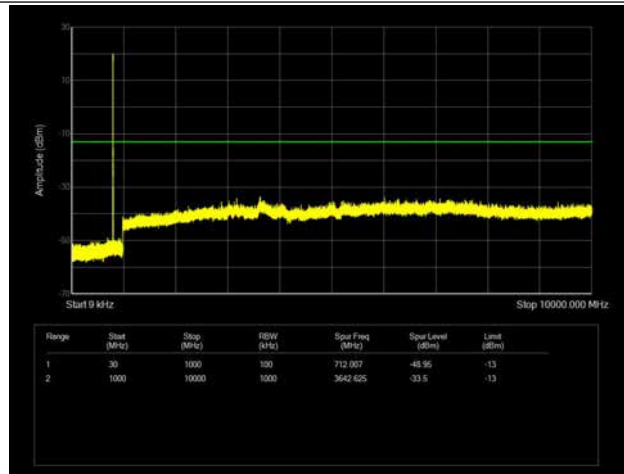

LTE Band 25 _ 15MHz BW _ High Channel

QPSK

16QAM

64QAM

LTE Band 25 _ 20MHz BW _ Low Channel

QPSK

16QAM

64QAM

LTE Band 25 _ 20MHz BW _ Middle Channel

QPSK

16QAM

64QAM

LTE Band 25 _ 20MHz BW _ High Channel

QPSK

16QAM

64QAM

LTE Band 26 _ 1.4MHz BW _ Low Channel

QPSK

16QAM

64QAM

LTE Band 26 _ 1.4MHz BW _ Middle Channel

QPSK

16QAM

64QAM