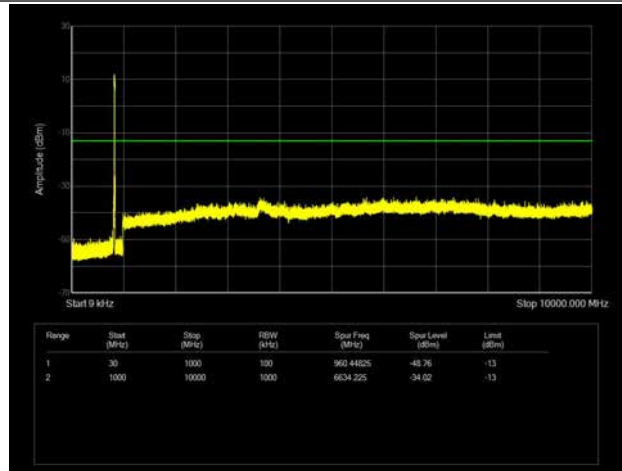

LTE Band 26 _ 5MHz BW _ High Channel

QPSK

16QAM

64QAM

LTE Band 26 _ 10MHz BW _ Low Channel

QPSK

16QAM

64QAM

LTE Band 26 _ 10MHz BW _ Middle Channel

QPSK

16QAM

64QAM

LTE Band 26 _ 10MHz BW _ High Channel

QPSK

16QAM

64QAM

LTE Band 26 _ 15MHz BW _ Low Channel

QPSK

16QAM

64QAM

LTE Band 26 _ 15MHz BW _ Middle Channel

QPSK

16QAM

64QAM