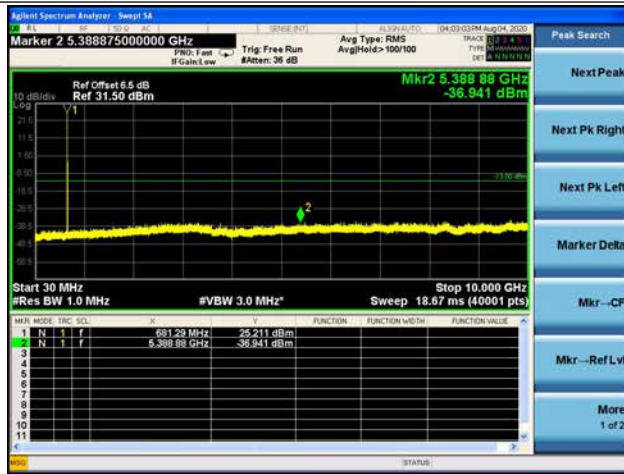

LTE Band 71 _ 10MHz BW _ High Channel

QPSK

LTE Band 71 _ 5MHz BW _ Low Channel

QPSK

16QAM

64QAM

LTE Band 71 _ 15MHz BW _ Low Channel

QPSK

LTE Band 71 _ 5MHz BW _ Low Channel

QPSK

16QAM

64QAM

LTE Band 71 _ 15MHz BW _ Middle Channel

QPSK

LTE Band 71 _ 5MHz BW _ Low Channel

QPSK

16QAM

64QAM

LTE Band 71 _ 15MHz BW _ High Channel

QPSK

LTE Band 71 _ 5MHz BW _ Low Channel

QPSK

16QAM

64QAM

LTE Band 71 _ 20MHz BW _ Low Channel

QPSK