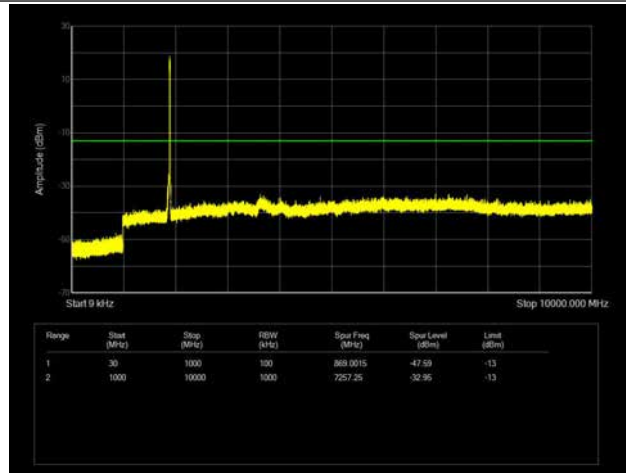

LTE Band 25 _ 15MHz BW _ High Channel

QPSK

16QAM

64QAM

LTE Band 25 _ 20MHz BW _ Low Channel

QPSK

16QAM

64QAM

LTE Band 25 _ 20MHz BW _ Middle Channel

QPSK

16QAM

64QAM

LTE Band 25 _ 20MHz BW _ High Channel

QPSK

16QAM

64QAM

LTE Band 26 _ 1.4MHz BW _ Low Channel

QPSK

16QAM

64QAM

LTE Band 26 _ 1.4MHz BW _ Middle Channel

QPSK

16QAM

64QAM

LTE Band 26 _ 1.4MHz BW _ High Channel

QPSK

16QAM

64QAM

LTE Band 26 _ 3MHz BW _ Low Channel

QPSK

16QAM

64QAM