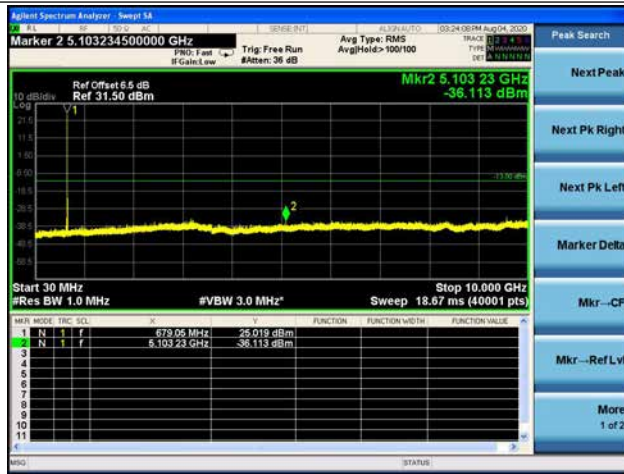

LTE Band 66 _ 20MHz BW _ Low Channel

QPSK

16QAM

64QAM

LTE Band 66 _ 20MHz BW _ Middle Channel

QPSK

16QAM

64QAM

LTE Band 66 _ 20MHz BW _ High Channel

QPSK

16QAM

64QAM

LTE Band 71 _ 5MHz BW _ Low Channel

QPSK

16QAM

64QAM

LTE Band 71 _ 5MHz BW _ Middle Channel

QPSK

LTE Band 71 _ 5MHz BW _ Low Channel

QPSK

16QAM

64QAM

LTE Band 71 _ 5MHz BW _ High Channel

QPSK