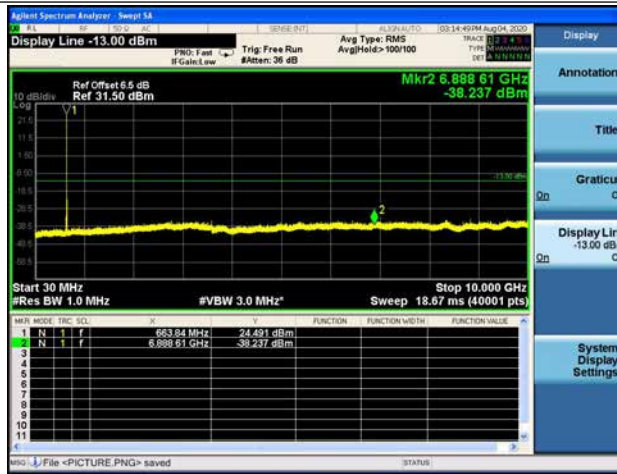

LTE Band 66 _ 20MHz BW _ Low Channel

QPSK

16QAM

64QAM

LTE Band 66 _ 20MHz BW _ Middle Channel

QPSK

16QAM

64QAM

LTE Band 66 _ 20MHz BW _ High Channel

QPSK

16QAM

64QAM

LTE Band 71 _ 5MHz BW _ Low Channel

QPSK

16QAM

64QAM