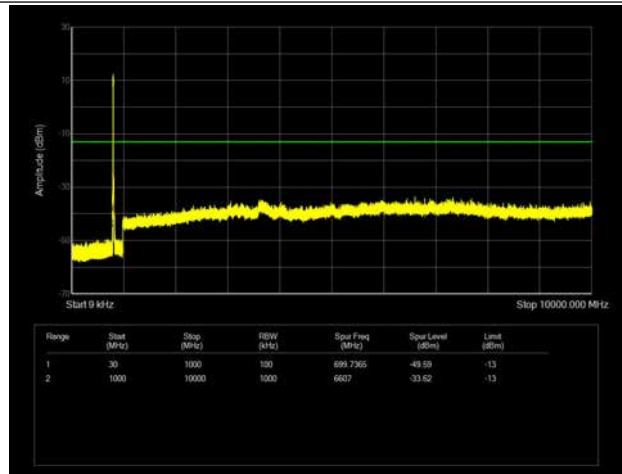

LTE Band 26 _ 5MHz BW _ Low Channel

QPSK

16QAM

64QAM

LTE Band 26 _ 5MHz BW _ Middle Channel

QPSK

16QAM

64QAM

LTE Band 26 _ 5MHz BW _ High Channel

QPSK

16QAM

64QAM

LTE Band 26 _ 10MHz BW _ Low Channel

QPSK

16QAM

64QAM

LTE Band 26 _ 10MHz BW _ Middle Channel

QPSK

16QAM

64QAM

LTE Band 26 _ 10MHz BW _ High Channel

QPSK

16QAM

64QAM