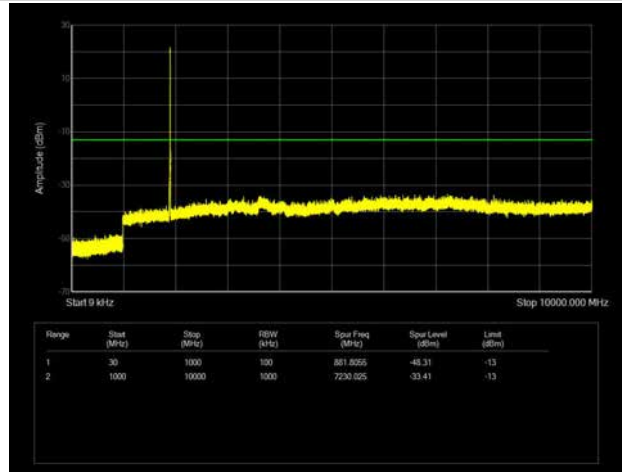

LTE Band 25 _ 3MHz BW _ Middle Channel

QPSK

16QAM

64QAM

LTE Band 25 _ 3MHz BW _ High Channel

QPSK

16QAM

64QAM

LTE Band 25 _ 5MHz BW _ Low Channel

QPSK

16QAM

64QAM

LTE Band 25 _ 5MHz BW _ Middle Channel

QPSK

16QAM

64QAM

LTE Band 25 _ 5MHz BW _ High Channel

QPSK

16QAM

64QAM

LTE Band 25 _ 10MHz BW _ Low Channel

QPSK

16QAM

64QAM