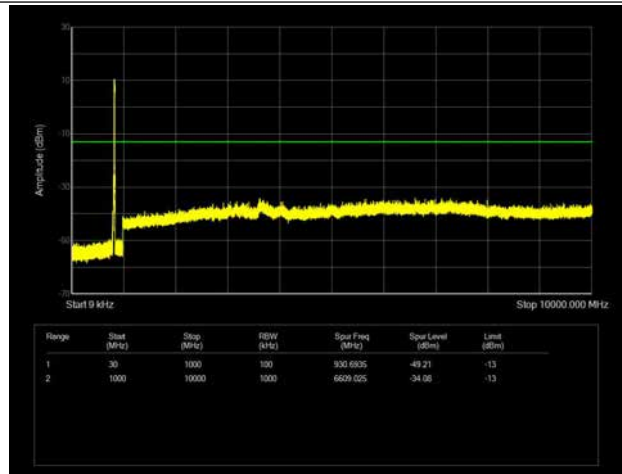

LTE Band 26 _ 10MHz BW _ Middle Channel

QPSK

16QAM

64QAM

LTE Band 26 _ 10MHz BW _ High Channel

QPSK

16QAM

64QAM

LTE Band 26 _ 15MHz BW _ Low Channel

QPSK

16QAM

64QAM

LTE Band 26 _ 15MHz BW _ Middle Channel

QPSK

16QAM

64QAM

LTE Band 26 _ 15MHz BW _ High Channel

QPSK

16QAM

64QAM

LTE Band 41 _ 5MHz BW _ Low Channel

QPSK

16QAM

64QAM