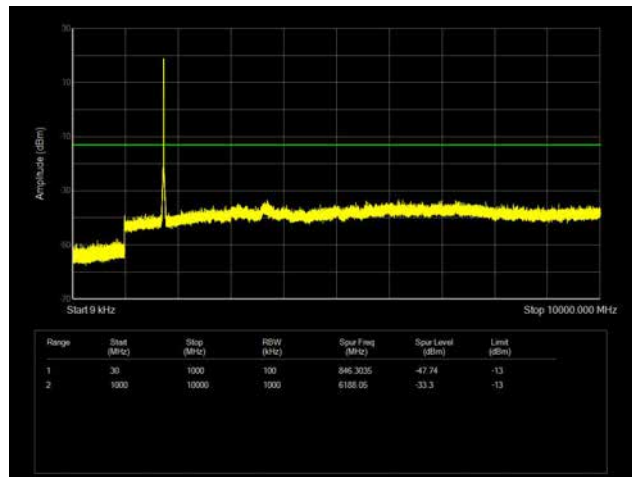

LTE Band 66 _ 10MHz BW _ Low Channel

QPSK

16QAM

64QAM

LTE Band 66 _ 10MHz BW _ Middle Channel

QPSK

16QAM

64QAM

LTE Band 66 _ 10MHz BW _ High Channel

QPSK

16QAM

64QAM

LTE Band 66 _ 15MHz BW _ Low Channel

QPSK

16QAM

64QAM

LTE Band 66 _ 15MHz BW _ Middle Channel

QPSK

16QAM

64QAM

LTE Band 66 _ 15MHz BW _ High Channel

QPSK

16QAM

64QAM