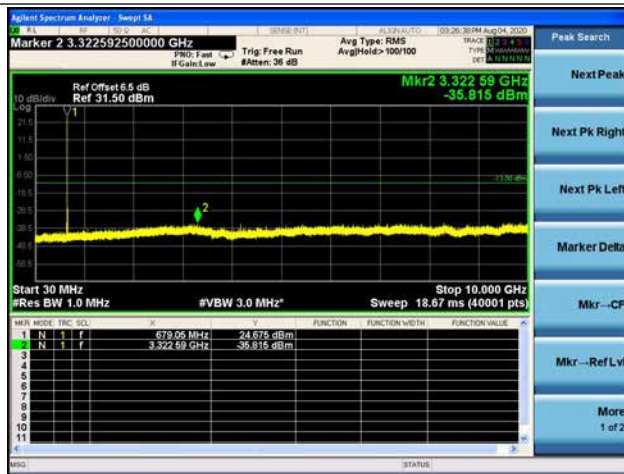

LTE Band 66 _ 20MHz BW _ High Channel

QPSK

16QAM

64QAM

LTE Band 71 _ 5MHz BW _ Low Channel

QPSK

16QAM

64QAM

LTE Band 71 _ 5MHz BW _ Middle Channel

QPSK

LTE Band 71 _ 5MHz BW _ Low Channel

QPSK

16QAM

64QAM

LTE Band 71 _ 5MHz BW _ High Channel

QPSK