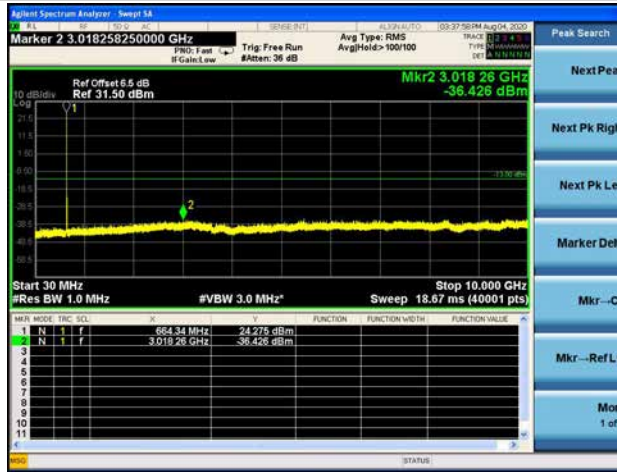

LTE Band 71 _ 5MHz BW _ Low Channel

QPSK

16QAM

64QAM

LTE Band 71 _ 10MHz BW _ Middle Channel

QPSK