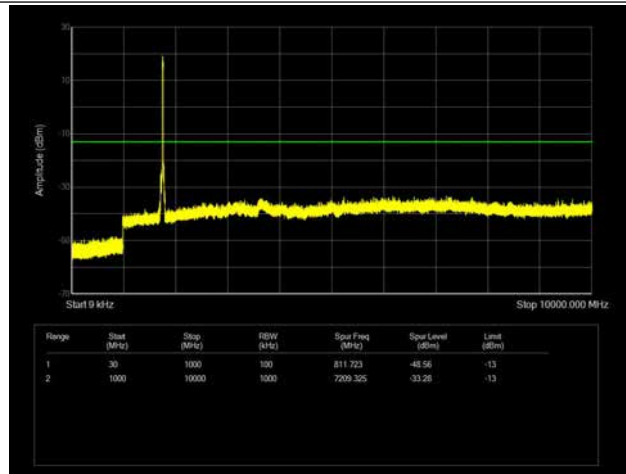

LTE Band 66 _ 10MHz BW _ High Channel

QPSK

16QAM

64QAM

LTE Band 66 _ 15MHz BW _ Low Channel

QPSK

16QAM

64QAM

LTE Band 66 _ 15MHz BW _ Middle Channel

QPSK

16QAM

64QAM

LTE Band 66 _ 15MHz BW _ High Channel

QPSK

16QAM

64QAM

LTE Band 66 _ 20MHz BW _ Low Channel

QPSK

16QAM

64QAM

LTE Band 66 _ 20MHz BW _ Middle Channel

QPSK

16QAM

64QAM

LTE Band 66 _ 20MHz BW _ High Channel

QPSK

16QAM

64QAM

LTE Band 71 _ 5MHz BW _ Low Channel

QPSK

16QAM

64QAM