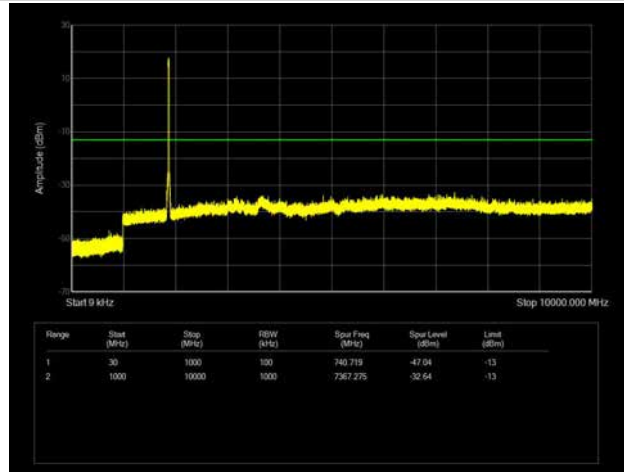

LTE Band 25 _ 15MHz BW _ Low Channel

QPSK

16QAM

64QAM

LTE Band 25 _ 15MHz BW _ Middle Channel

QPSK

16QAM

64QAM

LTE Band 25 _ 15MHz BW _ High Channel

QPSK

16QAM

64QAM

LTE Band 25 _ 20MHz BW _ Low Channel

QPSK

16QAM

64QAM

LTE Band 25 _ 20MHz BW _ Middle Channel

QPSK

16QAM

64QAM

LTE Band 25 _ 20MHz BW _ High Channel

QPSK

16QAM

64QAM