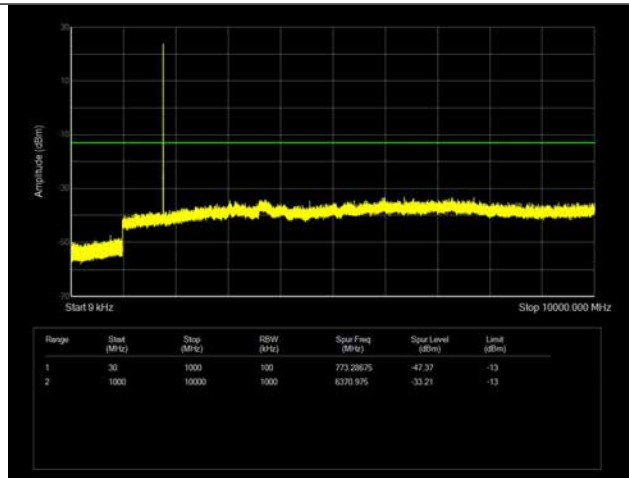

LTE Band 41 _ 20MHz BW _ High Channel

QPSK

16QAM

64QAM

LTE Band 66 _ 1.4MHz BW _ Low Channel

QPSK

16QAM

64QAM

LTE Band 66 _ 1.4MHz BW _ Middle Channel

QPSK

16QAM

64QAM

LTE Band 66 _ 1.4MHz BW _ High Channel

QPSK

16QAM

64QAM

LTE Band 66 _ 3MHz BW _ Low Channel

QPSK

16QAM

64QAM

LTE Band 66 _ 3MHz BW _ Middle Channel

QPSK

16QAM

64QAM