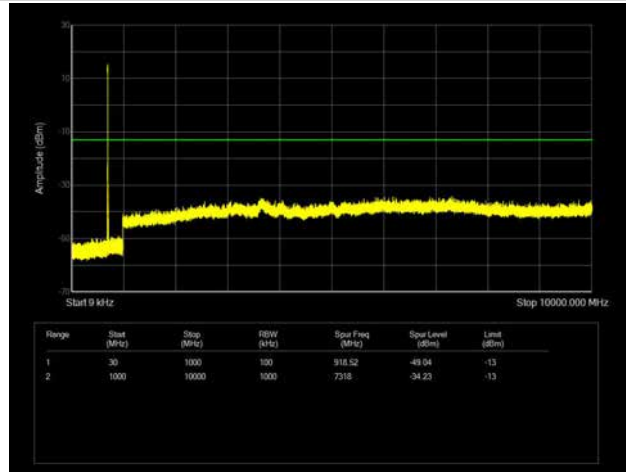

LTE Band 12 _ 1.4MHz BW _ High Channel

QPSK

16QAM

64QAM

LTE Band 12 _ 3MHz BW _ Low Channel

QPSK

16QAM

64QAM

LTE Band 12 _ 3MHz BW _ Middle Channel

QPSK

16QAM

64QAM

LTE Band 12 _ 3MHz BW _ High Channel

QPSK

16QAM

64QAM

LTE Band 12 _ 5MHz BW _ Low Channel

QPSK

16QAM

64QAM

LTE Band 12 _ 5MHz BW _ Middle Channel

QPSK

16QAM

64QAM