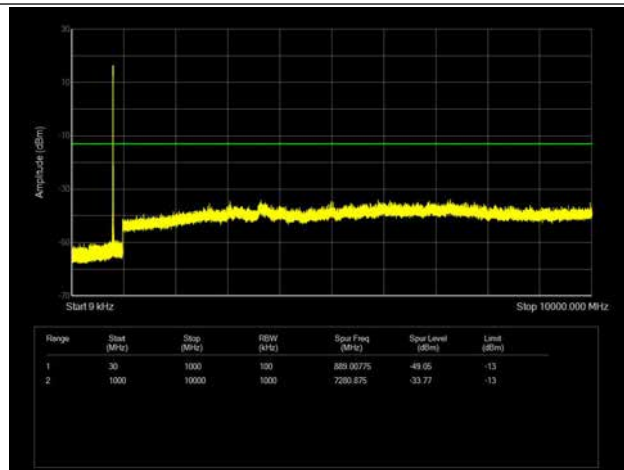

LTE Band 26 _ 1.4MHz BW _ Low Channel

QPSK

16QAM

64QAM

LTE Band 26 _ 1.4MHz BW _ Middle Channel

QPSK

16QAM

64QAM

LTE Band 26 _ 1.4MHz BW _ High Channel

QPSK

16QAM

64QAM

LTE Band 26 _ 3MHz BW _ Low Channel

QPSK

16QAM

64QAM

LTE Band 26 _ 3MHz BW _ Middle Channel

QPSK

16QAM

64QAM

LTE Band 26 _ 3MHz BW _ High Channel

QPSK

16QAM

64QAM