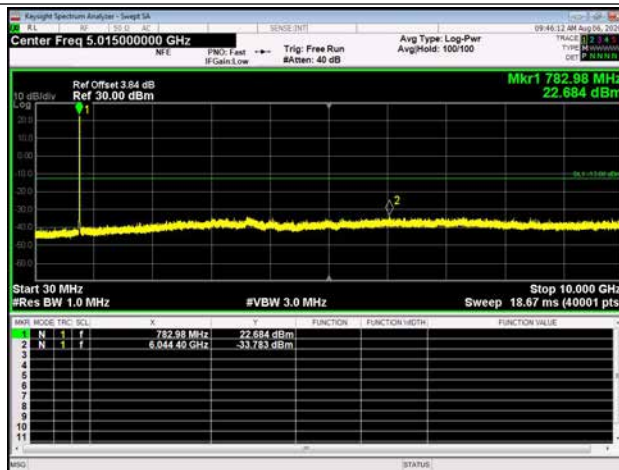

LTE Band 13 _ 5MHz BW _ Low Channel

QPSK

16QAM

64QAM

LTE Band 13 _ 5MHz BW _ Middle Channel

QPSK

16QAM

64QAM

LTE Band 13 _ 5MHz BW _ High Channel

QPSK

16QAM

64QAM

LTE Band 13 _ 10MHz BW _ Middle Channel

QPSK

16QAM

64QAM

LTE Band 25 _ 1.4MHz BW _ Low Channel

QPSK

16QAM

64QAM

LTE Band 25 _ 1.4MHz BW _ Middle Channel

QPSK

16QAM

64QAM