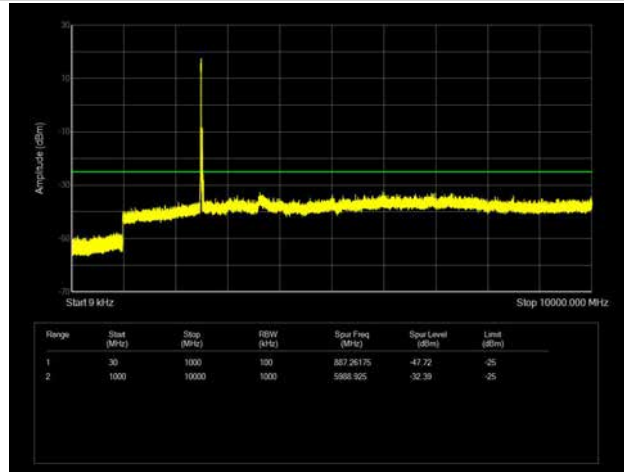

LTE Band 41 _ 10MHz BW _ High Channel

QPSK

16QAM

64QAM

LTE Band 41 _ 15MHz BW _ Low Channel

QPSK

16QAM

64QAM

LTE Band 41 _ 15MHz BW _ Middle Channel

QPSK

16QAM

64QAM

LTE Band 41 _ 15MHz BW _ High Channel

QPSK

16QAM

64QAM