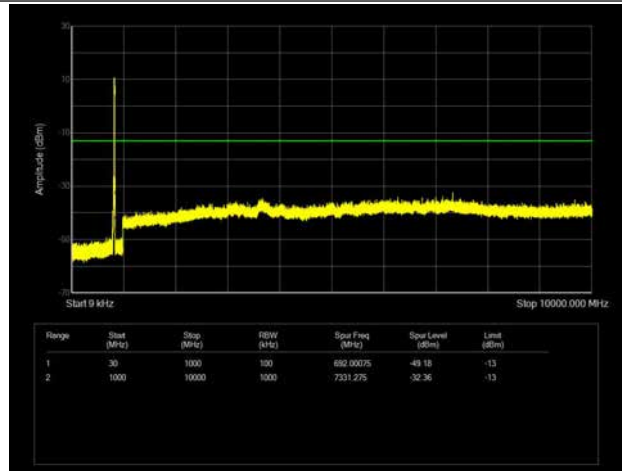

LTE Band 26 _ 15MHz BW _ Low Channel

QPSK

16QAM

64QAM

LTE Band 26 _ 15MHz BW _ Middle Channel

QPSK

16QAM

64QAM

LTE Band 26 _ 15MHz BW _ High Channel

QPSK

16QAM

64QAM

LTE Band 41 _ 5MHz BW _ Low Channel

QPSK

16QAM

64QAM

LTE Band 41 _ 5MHz BW _ Middle Channel

QPSK

16QAM

64QAM

LTE Band 41 _ 5MHz BW _ High Channel

QPSK

16QAM

64QAM