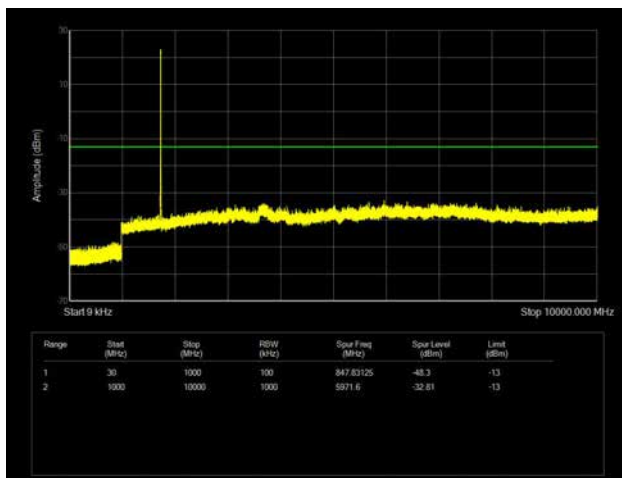

LTE Band 66 _ 1.4MHz BW _ Middle Channel

QPSK

16QAM

64QAM

LTE Band 66 _ 1.4MHz BW _ High Channel

QPSK

16QAM

64QAM

LTE Band 66 _ 3MHz BW _ Low Channel

QPSK

16QAM

64QAM

LTE Band 66 _ 3MHz BW _ Middle Channel

QPSK

16QAM

64QAM

LTE Band 66 _ 3MHz BW _ High Channel

QPSK

16QAM

64QAM

LTE Band 66 _ 5MHz BW _ Low Channel

QPSK

16QAM

64QAM