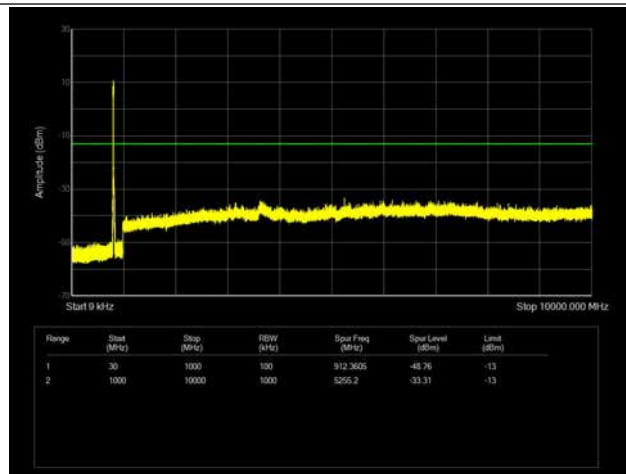

LTE Band 26 _ 10MHz BW _ Middle Channel

QPSK

16QAM

64QAM

LTE Band 26 _ 10MHz BW _ High Channel

QPSK

16QAM

64QAM

LTE Band 26 _ 15MHz BW _ Low Channel

QPSK

16QAM

64QAM

LTE Band 26 _ 15MHz BW _ Middle Channel

QPSK

16QAM

64QAM

LTE Band 26 _ 15MHz BW _ High Channel

QPSK

16QAM

64QAM

LTE Band 41 _ 5MHz BW _ Low Channel

QPSK

16QAM

64QAM