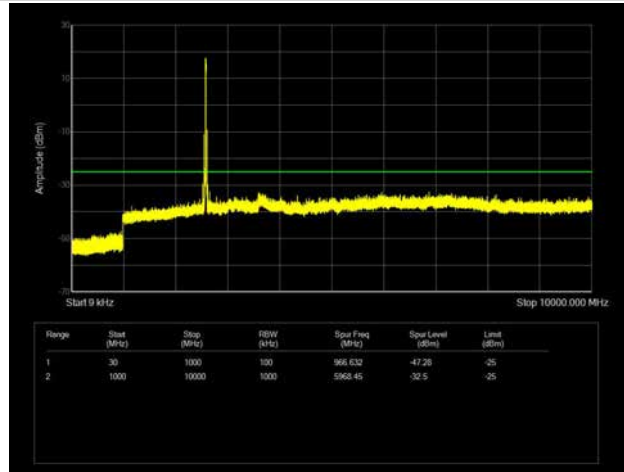

LTE Band 41 _ 20MHz BW _ Low Channel

QPSK

16QAM

64QAM

LTE Band 41 _ 20MHz BW _ Middle Channel

QPSK

16QAM

64QAM

LTE Band 41 _ 20MHz BW _ High Channel

QPSK

16QAM

64QAM

LTE Band 66 _ 1.4MHz BW _ Low Channel

QPSK

16QAM

64QAM

LTE Band 66 _ 1.4MHz BW _ Middle Channel

QPSK

16QAM

64QAM

LTE Band 66 _ 1.4MHz BW _ High Channel

QPSK

16QAM

64QAM