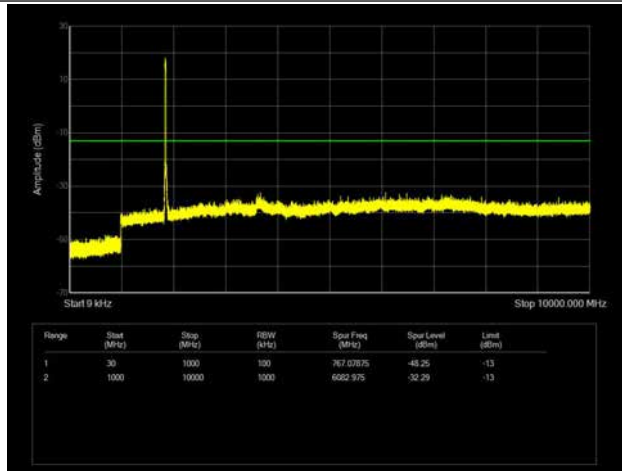

LTE Band 25 _ 15MHz BW _ Low Channel

QPSK

16QAM

64QAM

LTE Band 25 _ 15MHz BW _ Middle Channel

QPSK

16QAM

64QAM

LTE Band 25 _ 15MHz BW _ High Channel

QPSK

16QAM

64QAM

LTE Band 25 _ 20MHz BW _ Low Channel

QPSK

16QAM

64QAM

LTE Band 25 _ 20MHz BW _ Middle Channel

QPSK

16QAM

64QAM

LTE Band 25 _ 20MHz BW _ High Channel

QPSK

16QAM

64QAM

LTE Band 26 _ 1.4MHz BW _ Low Channel

QPSK

16QAM

64QAM

LTE Band 26 _ 1.4MHz BW _ Middle Channel

QPSK

16QAM

64QAM