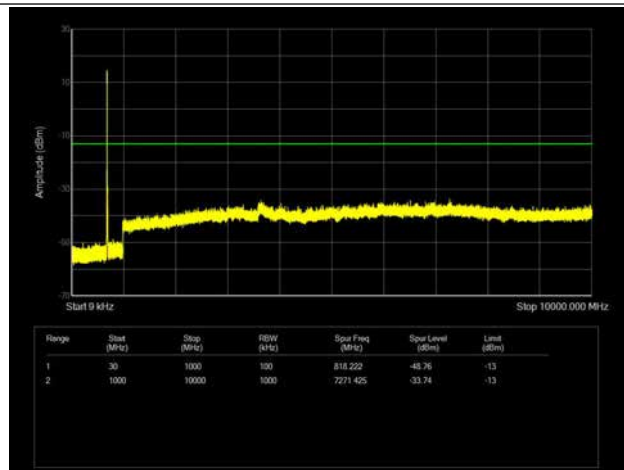

LTE Band 12 _ 3MHz BW _ Middle Channel

QPSK

16QAM

64QAM

LTE Band 12 _ 3MHz BW _ High Channel

QPSK

16QAM

64QAM

LTE Band 12 _ 5MHz BW _ Low Channel

QPSK

16QAM

64QAM

LTE Band 12 _ 5MHz BW _ Middle Channel

QPSK

16QAM

64QAM

LTE Band 12 _ 5MHz BW _ High Channel

QPSK

16QAM

64QAM

LTE Band 12 _ 10MHz BW _ Low Channel

QPSK

16QAM

64QAM