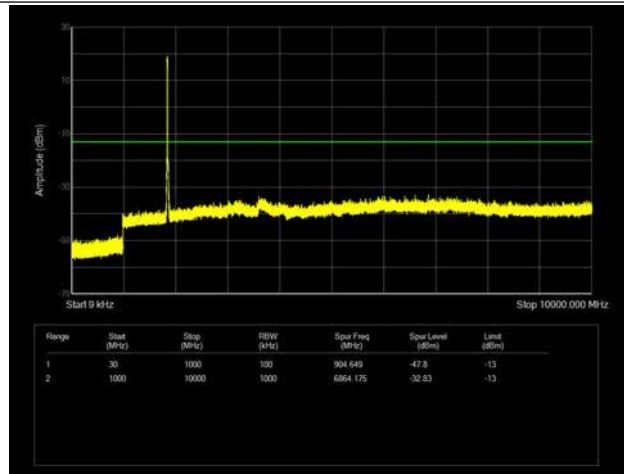

LTE Band 25 _ 5MHz BW _ High Channel

QPSK

16QAM

64QAM

LTE Band 25 _ 10MHz BW _ Low Channel

QPSK

16QAM

64QAM

LTE Band 25 _ 10MHz BW _ Middle Channel

QPSK

16QAM

64QAM

LTE Band 25 _ 10MHz BW _ High Channel

QPSK

16QAM

64QAM

LTE Band 25 _ 15MHz BW _ Low Channel

QPSK

16QAM

64QAM

LTE Band 25 _ 15MHz BW _ Middle Channel

QPSK

16QAM

64QAM