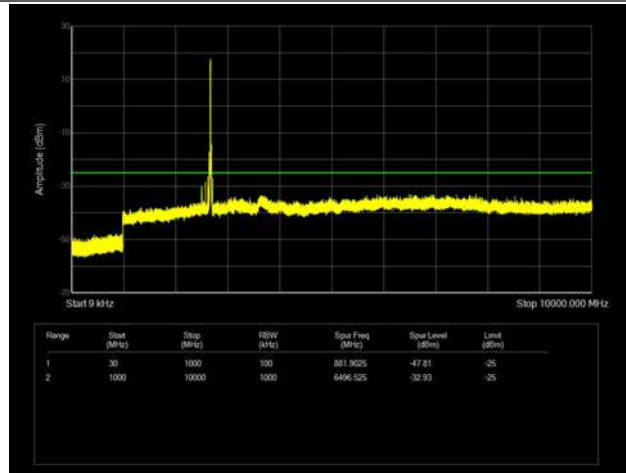

LTE Band 41 _ 15MHz BW _ Middle Channel

QPSK

16QAM

64QAM

LTE Band 41 _ 15MHz BW _ High Channel

QPSK

16QAM

64QAM