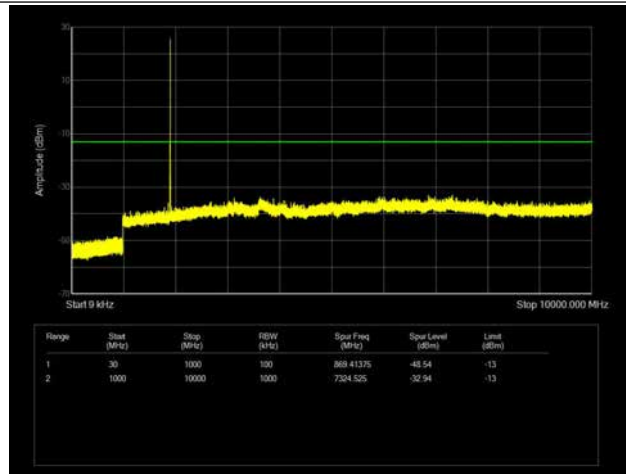

LTE Band 13 _ 5MHz BW _ High Channel

QPSK

16QAM

64QAM

LTE Band 13 _ 10MHz BW _ Middle Channel

QPSK

16QAM

64QAM

LTE Band 25 _ 1.4MHz BW _ Low Channel

QPSK

16QAM

64QAM

LTE Band 25 _ 1.4MHz BW _ Middle Channel

QPSK

16QAM

64QAM

LTE Band 25 _ 1.4MHz BW _ High Channel

QPSK

16QAM

64QAM

LTE Band 25 _ 3MHz BW _ Low Channel

QPSK

16QAM

64QAM

LTE Band 25 _ 3MHz BW _ Middle Channel

QPSK

16QAM

64QAM

LTE Band 25 _ 3MHz BW _ High Channel

QPSK

16QAM

64QAM