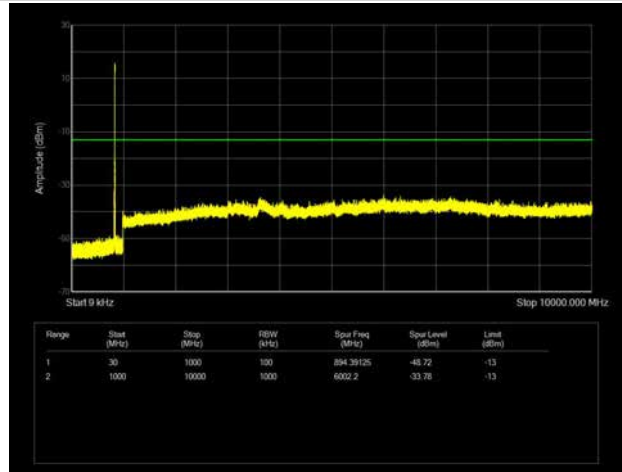

LTE Band 26 _ 1.4MHz BW _ High Channel

QPSK

16QAM

64QAM

LTE Band 26 _ 3MHz BW _ Low Channel

QPSK

16QAM

64QAM

LTE Band 26 _ 3MHz BW _ Middle Channel

QPSK

16QAM

64QAM

LTE Band 26 _ 3MHz BW _ High Channel

QPSK

16QAM

64QAM

LTE Band 26 _ 5MHz BW _ Low Channel

QPSK

16QAM

64QAM

LTE Band 26 _ 5MHz BW _ Middle Channel

QPSK

16QAM

64QAM