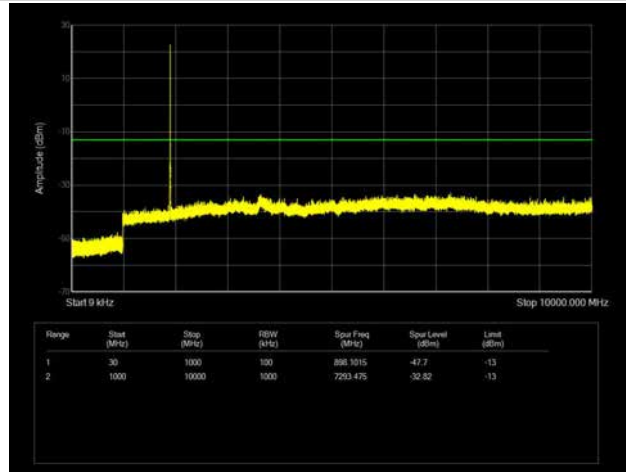

LTE Band 25 _ 1.4MHz BW _ High Channel

QPSK

16QAM

64QAM

LTE Band 25 _ 3MHz BW _ Low Channel

QPSK

16QAM

64QAM

LTE Band 25 _ 3MHz BW _ Middle Channel

QPSK

16QAM

64QAM

LTE Band 25 _ 3MHz BW _ High Channel

QPSK

16QAM

64QAM

LTE Band 25 _ 5MHz BW _ Low Channel

QPSK

16QAM

64QAM

LTE Band 25 _ 5MHz BW _ Middle Channel

QPSK

16QAM

64QAM