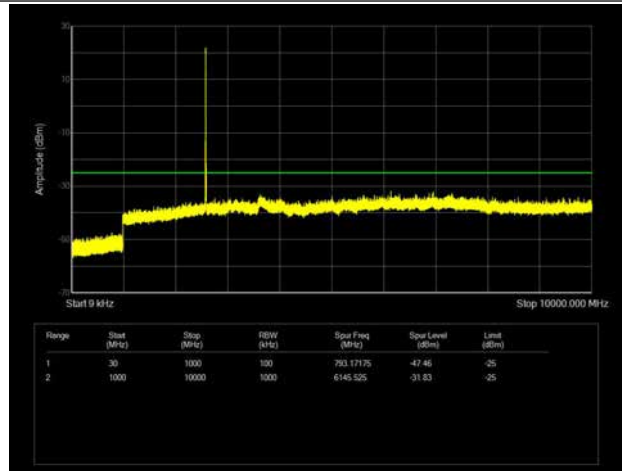

LTE Band 26 _ 15MHz BW _ High Channel

QPSK

16QAM

64QAM

LTE Band 41 _ 5MHz BW _ Low Channel

QPSK

16QAM

64QAM

LTE Band 41 _ 5MHz BW _ Middle Channel

QPSK

16QAM

64QAM

LTE Band 41 _ 5MHz BW _ High Channel

QPSK

16QAM

64QAM