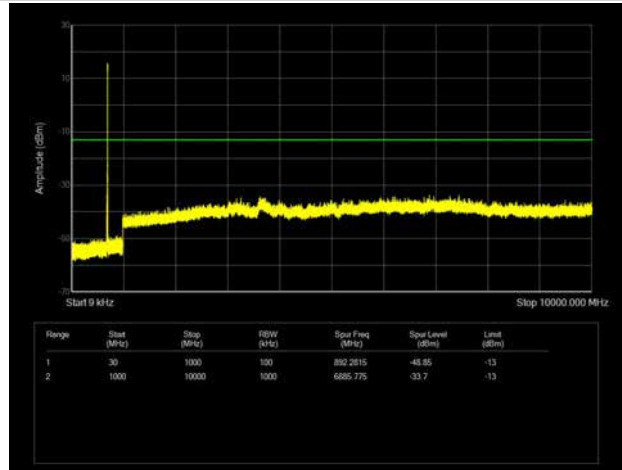

LTE Band 12 _ 1.4MHz BW _ Low Channel

QPSK

16QAM

64QAM

LTE Band 12 _ 1.4MHz BW _ Middle Channel

QPSK

16QAM

64QAM

LTE Band 12 _ 1.4MHz BW _ High Channel

QPSK

16QAM

64QAM

LTE Band 12 _ 3MHz BW _ Low Channel

QPSK

16QAM

64QAM

LTE Band 12 _ 3MHz BW _ Middle Channel

QPSK

16QAM

64QAM

LTE Band 12 _ 3MHz BW _ High Channel

QPSK

16QAM

64QAM