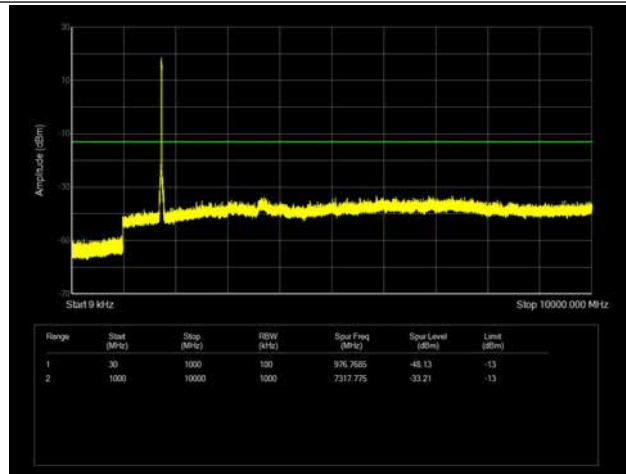

LTE Band 66 _ 15MHz BW _ Middle Channel

QPSK

16QAM

64QAM

LTE Band 66 _ 15MHz BW _ High Channel

QPSK

16QAM

64QAM

LTE Band 66 _ 20MHz BW _ Low Channel

QPSK

16QAM

64QAM

LTE Band 66 _ 20MHz BW _ Middle Channel

QPSK

16QAM

64QAM

LTE Band 66 _ 20MHz BW _ High Channel

QPSK

16QAM

64QAM

LTE Band 71 _ 5MHz BW _ Low Channel

QPSK

16QAM

64QAM