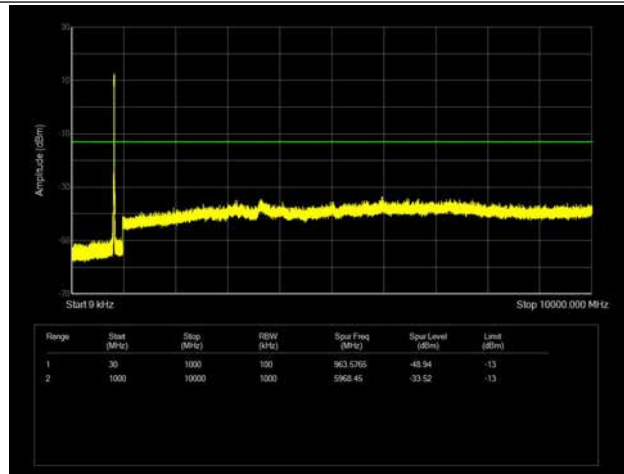

LTE Band 5 _ 10MHz BW _ Middle Channel

QPSK

16QAM

64QAM

LTE Band 5 _ 10MHz BW _ High Channel

QPSK

16QAM

64QAM

LTE Band 12 _ 1.4MHz BW _ Low Channel

QPSK

16QAM

64QAM

LTE Band 12 _ 1.4MHz BW _ Middle Channel

QPSK

16QAM

64QAM