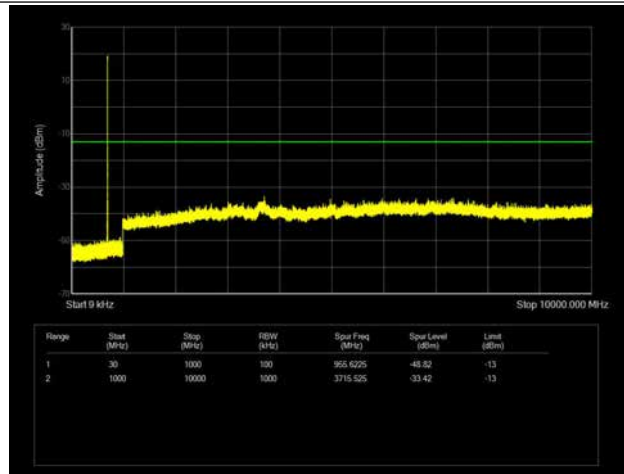

LTE Band 5 _ 10MHz BW _ Middle Channel

QPSK

16QAM

64QAM

LTE Band 5 _ 10MHz BW _ High Channel

QPSK

16QAM

64QAM

LTE Band 12 _ 1.4MHz BW _ Low Channel

QPSK

16QAM

64QAM

LTE Band 12 _ 1.4MHz BW _ Middle Channel

QPSK

16QAM

64QAM

LTE Band 12 _ 1.4MHz BW _ High Channel

QPSK

16QAM

64QAM

LTE Band 12 _ 3MHz BW _ Low Channel

QPSK

16QAM

64QAM