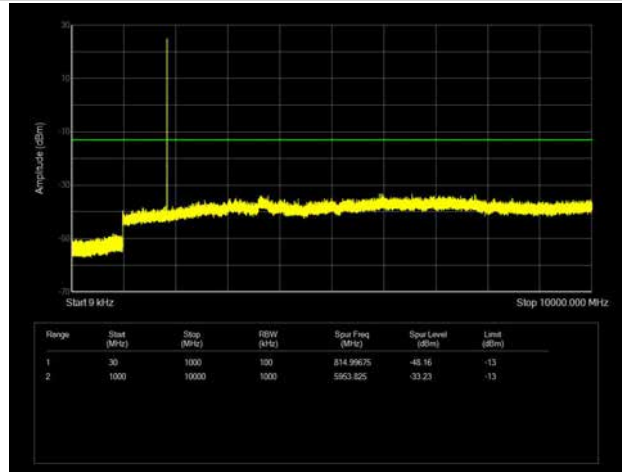

LTE Band 13 _ 5MHz BW _ Low Channel

QPSK

16QAM

64QAM

LTE Band 13 _ 5MHz BW _ Middle Channel

QPSK

16QAM

64QAM

LTE Band 13 _ 5MHz BW _ High Channel

QPSK

16QAM

64QAM

LTE Band 13 _ 10MHz BW _ Middle Channel

QPSK

16QAM

64QAM

LTE Band 25 _ 1.4MHz BW _ Low Channel

QPSK

16QAM

64QAM

LTE Band 25 _ 1.4MHz BW _ Middle Channel

QPSK

16QAM

64QAM

LTE Band 25 _ 1.4MHz BW _ High Channel

QPSK

16QAM

64QAM

LTE Band 25 _ 3MHz BW _ Low Channel

QPSK

16QAM

64QAM