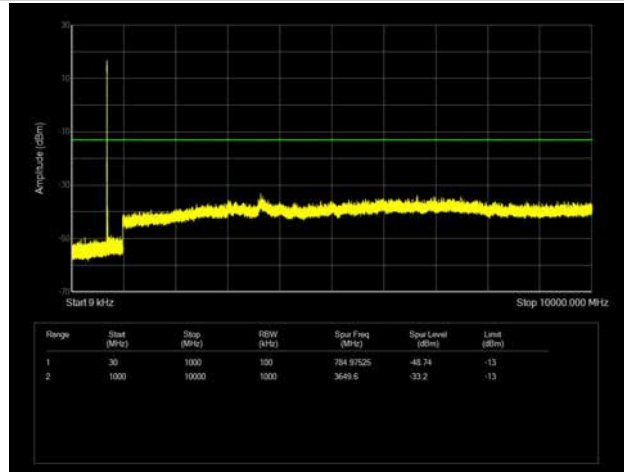

LTE Band 12 _ 1.4MHz BW _ Low Channel

QPSK

16QAM

64QAM

LTE Band 12 _ 1.4MHz BW _ Middle Channel

QPSK

16QAM

64QAM

LTE Band 12 _ 1.4MHz BW _ High Channel

QPSK

16QAM

64QAM

LTE Band 12 _ 3MHz BW _ Low Channel

QPSK

16QAM

64QAM

LTE Band 12 _ 3MHz BW _ Middle Channel

QPSK

16QAM

64QAM

LTE Band 12 _ 3MHz BW _ High Channel

QPSK

16QAM

64QAM