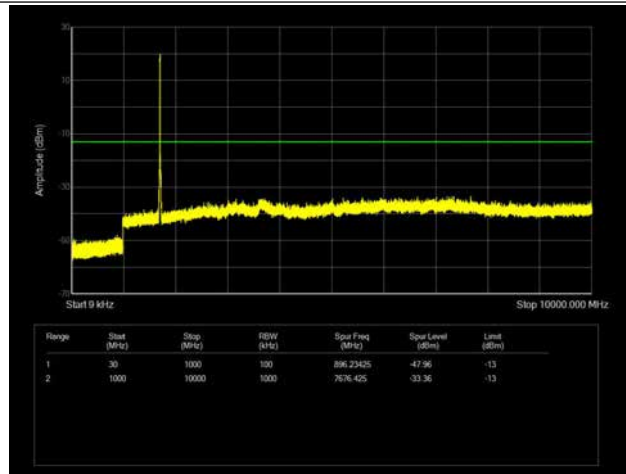

LTE Band 66 _ 3MHz BW _ High Channel

QPSK

16QAM

64QAM

LTE Band 66 _ 5MHz BW _ Low Channel

QPSK

16QAM

64QAM

LTE Band 66 _ 5MHz BW _ Middle Channel

QPSK

16QAM

64QAM

LTE Band 66 _ 5MHz BW _ High Channel

QPSK

16QAM

64QAM

LTE Band 66 _ 10MHz BW _ Low Channel

QPSK

16QAM

64QAM

LTE Band 66 _ 10MHz BW _ Middle Channel

QPSK

16QAM

64QAM