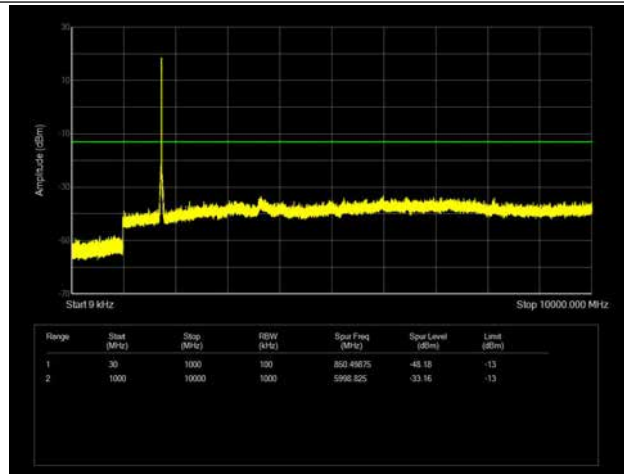

LTE Band 66 _ 10MHz BW _ Low Channel

QPSK

16QAM

64QAM

LTE Band 66 _ 10MHz BW _ Middle Channel

QPSK

16QAM

64QAM

LTE Band 66 _ 10MHz BW _ High Channel

QPSK

16QAM

64QAM

LTE Band 66 _ 15MHz BW _ Low Channel

QPSK

16QAM

64QAM

LTE Band 66 _ 15MHz BW _ Middle Channel

QPSK

16QAM

64QAM

LTE Band 66 _ 15MHz BW _ High Channel

QPSK

16QAM

64QAM