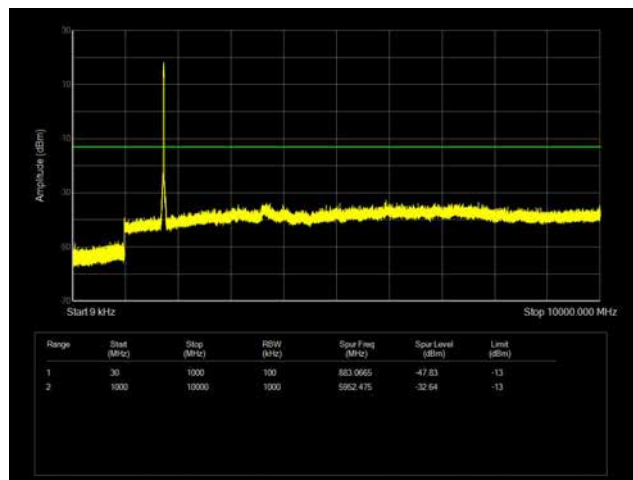

LTE Band 66 _ 15MHz BW _ Middle Channel

QPSK

16QAM

64QAM

LTE Band 66 _ 15MHz BW _ High Channel

QPSK

16QAM

64QAM

LTE Band 66 _ 20MHz BW _ Low Channel

QPSK

16QAM

64QAM

LTE Band 66 _ 20MHz BW _ Middle Channel

QPSK

16QAM

64QAM

LTE Band 66 _ 20MHz BW _ High Channel

QPSK

16QAM

64QAM

LTE Band 71 _ 5MHz BW _ Low Channel

QPSK

16QAM

64QAM