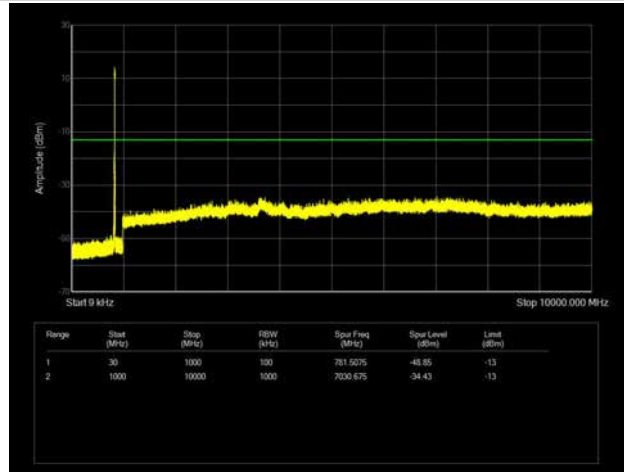

LTE Band 26 _ 3MHz BW _ Middle Channel

QPSK

16QAM

64QAM

LTE Band 26 _ 3MHz BW _ High Channel

QPSK

16QAM

64QAM

LTE Band 26 _ 5MHz BW _ Low Channel

QPSK

16QAM

64QAM

LTE Band 26 _ 5MHz BW _ Middle Channel

QPSK

16QAM

64QAM

LTE Band 26 _ 5MHz BW _ High Channel

QPSK

16QAM

64QAM

LTE Band 26 _ 10MHz BW _ Low Channel

QPSK

16QAM

64QAM