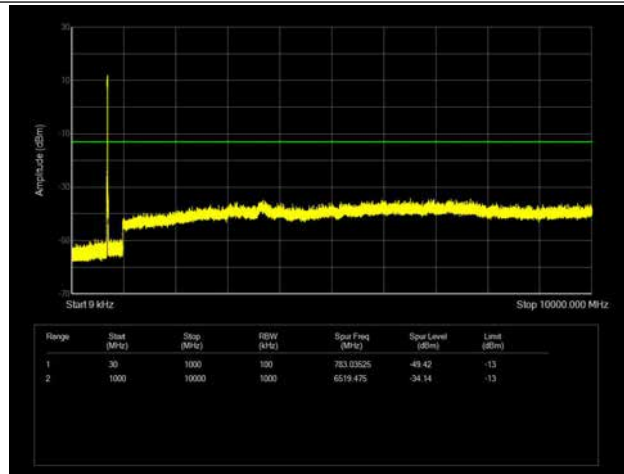

LTE Band 12 _ 5MHz BW _ Low Channel

QPSK

16QAM

64QAM

LTE Band 12 _ 5MHz BW _ Middle Channel

QPSK

16QAM

64QAM

LTE Band 12 _ 5MHz BW _ High Channel

QPSK

16QAM

64QAM

LTE Band 12 _ 10MHz BW _ Low Channel

QPSK

16QAM

64QAM

LTE Band 12 _ 10MHz BW _ Middle Channel

QPSK

16QAM

64QAM

LTE Band 12 _ 10MHz BW _ High Channel

QPSK

16QAM

64QAM

LTE Band 13 _ 5MHz BW _ Low Channel

QPSK

16QAM

64QAM

LTE Band 13 _ 5MHz BW _ Middle Channel

QPSK

16QAM

64QAM