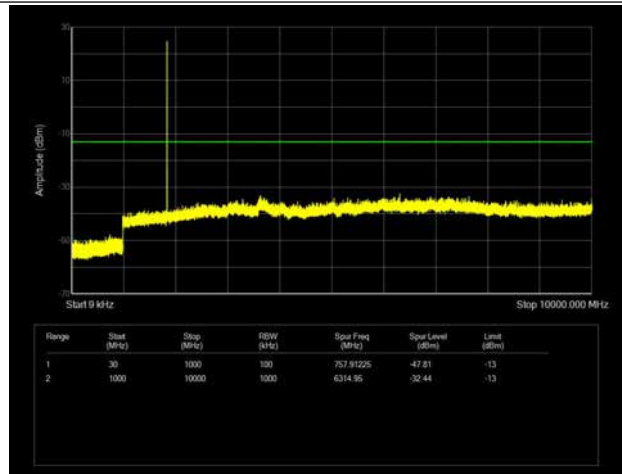

LTE Band 13 _ 5MHz BW _ Low Channel

QPSK

16QAM

64QAM

LTE Band 13 _ 5MHz BW _ Middle Channel

QPSK

16QAM

64QAM

LTE Band 13 _ 5MHz BW _ High Channel

QPSK

16QAM

64QAM

LTE Band 13 _ 10MHz BW _ Middle Channel

QPSK

16QAM

64QAM

LTE Band 25 _ 1.4MHz BW _ Low Channel

QPSK

16QAM

64QAM

LTE Band 25 _ 1.4MHz BW _ Middle Channel

QPSK

16QAM

64QAM

LTE Band 25 _ 1.4MHz BW _ High Channel

QPSK

16QAM

64QAM

LTE Band 25 _ 3MHz BW _ Low Channel

QPSK

16QAM

64QAM