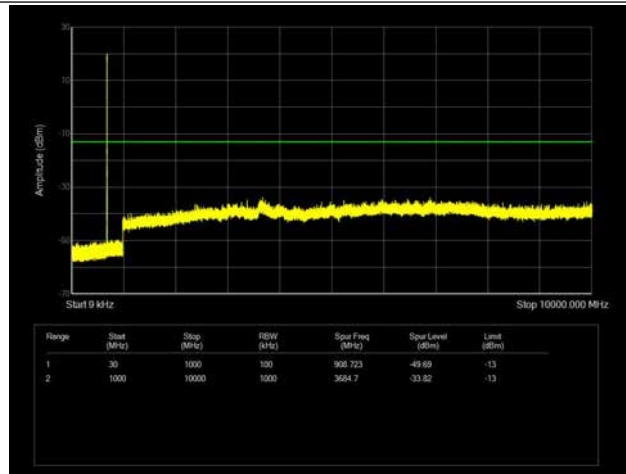

LTE Band 5 _ 10MHz BW _ Middle Channel

QPSK

16QAM

64QAM

LTE Band 5 _ 10MHz BW _ High Channel

QPSK

16QAM

64QAM

LTE Band 12 _ 1.4MHz BW _ Low Channel

QPSK

16QAM

64QAM

LTE Band 12 _ 1.4MHz BW _ Middle Channel

QPSK

16QAM

64QAM