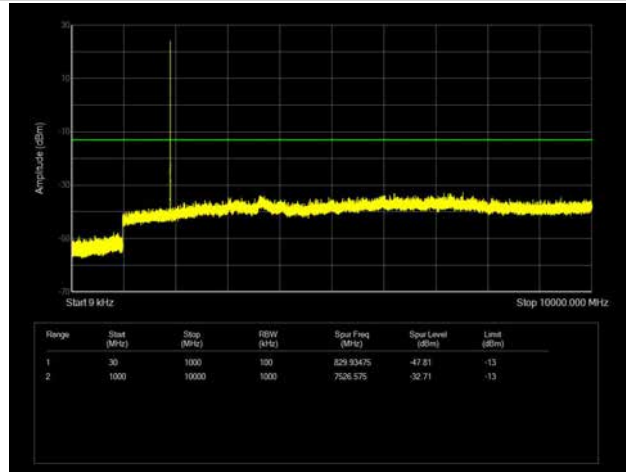

LTE Band 13 _ 5MHz BW _ High Channel

QPSK

16QAM

64QAM

LTE Band 13 _ 10MHz BW _ Middle Channel

QPSK

16QAM

64QAM

LTE Band 25 _ 1.4MHz BW _ Low Channel

QPSK

16QAM

64QAM

LTE Band 25 _ 1.4MHz BW _ Middle Channel

QPSK

16QAM

64QAM

LTE Band 25 _ 1.4MHz BW _ High Channel

QPSK

16QAM

64QAM

LTE Band 25 _ 3MHz BW _ Low Channel

QPSK

16QAM

64QAM

LTE Band 25 _ 3MHz BW _ Middle Channel

QPSK

16QAM

64QAM

LTE Band 25 _ 3MHz BW _ High Channel

QPSK

16QAM

64QAM