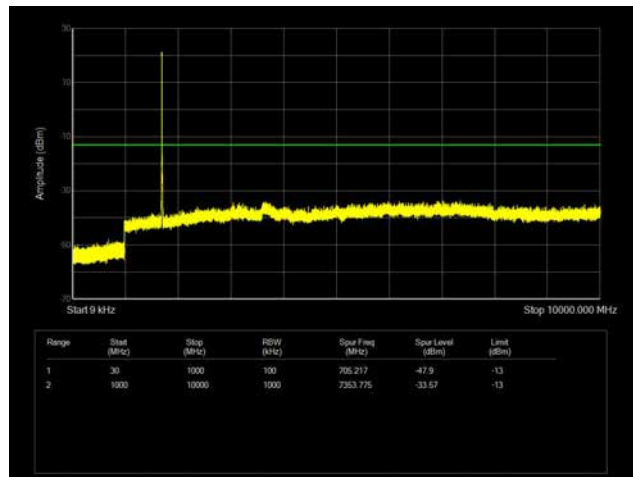

LTE Band 66 _ 3MHz BW _ Low Channel

QPSK

16QAM

64QAM

LTE Band 66 _ 3MHz BW _ Middle Channel

QPSK

16QAM

64QAM

LTE Band 66 _ 3MHz BW _ High Channel

QPSK

16QAM

64QAM

LTE Band 66 _ 5MHz BW _ Low Channel

QPSK

16QAM

64QAM

LTE Band 66 _ 5MHz BW _ Middle Channel

QPSK

16QAM

64QAM

LTE Band 66 _ 5MHz BW _ High Channel

QPSK

16QAM

64QAM