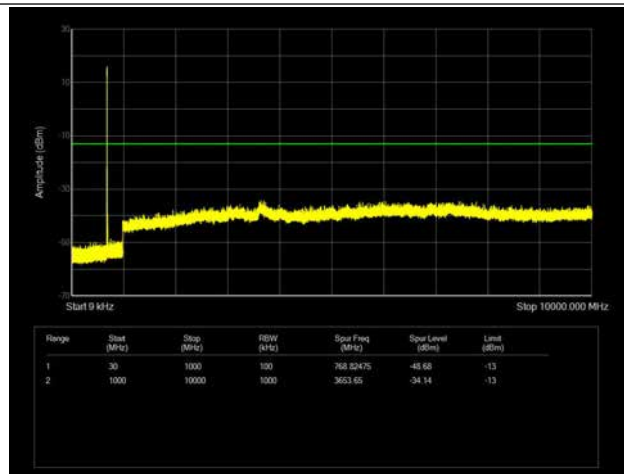

LTE Band 12 _ 1.4MHz BW _ Low Channel

QPSK

16QAM

64QAM

LTE Band 12 _ 1.4MHz BW _ Middle Channel

QPSK

16QAM

64QAM

LTE Band 12 _ 1.4MHz BW _ High Channel

QPSK

16QAM

64QAM

LTE Band 12 _ 3MHz BW _ Low Channel

QPSK

16QAM

64QAM

LTE Band 12 _ 3MHz BW _ Middle Channel

QPSK

16QAM

64QAM

LTE Band 12 _ 3MHz BW _ High Channel

QPSK

16QAM

64QAM