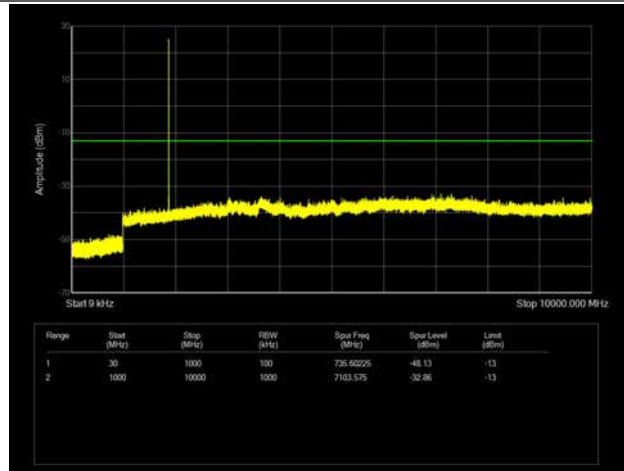

LTE Band 13 _ 5MHz BW _ High Channel

QPSK

16QAM

64QAM

LTE Band 13 _ 10MHz BW _ Middle Channel

QPSK

16QAM

64QAM

LTE Band 25 _ 1.4MHz BW _ Low Channel

QPSK

16QAM

64QAM

LTE Band 25 _ 1.4MHz BW _ Middle Channel

QPSK

16QAM

64QAM

LTE Band 25 _ 1.4MHz BW _ High Channel

QPSK

16QAM

64QAM

LTE Band 25 _ 3MHz BW _ Low Channel

QPSK

16QAM

64QAM

LTE Band 25 _ 3MHz BW _ Middle Channel

QPSK

16QAM

64QAM

LTE Band 25 _ 3MHz BW _ High Channel

QPSK

16QAM

64QAM