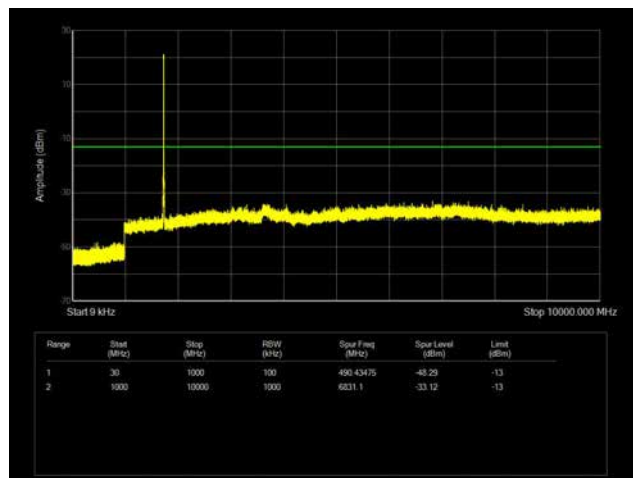

LTE Band 66 _ 3MHz BW _ High Channel

QPSK

16QAM

64QAM

LTE Band 66 _ 5MHz BW _ Low Channel

QPSK

16QAM

64QAM

LTE Band 66 _ 5MHz BW _ Middle Channel

QPSK

16QAM

64QAM

LTE Band 66 _ 5MHz BW _ High Channel

QPSK

16QAM

64QAM

LTE Band 66 _ 10MHz BW _ Low Channel

QPSK

16QAM

64QAM

LTE Band 66 _ 10MHz BW _ Middle Channel

QPSK

16QAM

64QAM