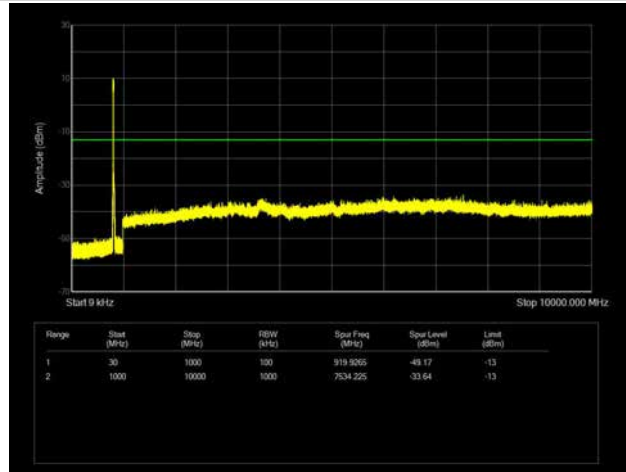

LTE Band 26 _ 5MHz BW _ High Channel

QPSK

16QAM

64QAM

LTE Band 26 _ 10MHz BW _ Low Channel

QPSK

16QAM

64QAM

LTE Band 26 _ 10MHz BW _ Middle Channel

QPSK

16QAM

64QAM

LTE Band 26 _ 10MHz BW _ High Channel

QPSK

16QAM

64QAM

LTE Band 26 _ 15MHz BW _ Low Channel

QPSK

16QAM

64QAM

LTE Band 26 _ 15MHz BW _ Middle Channel

QPSK

16QAM

64QAM