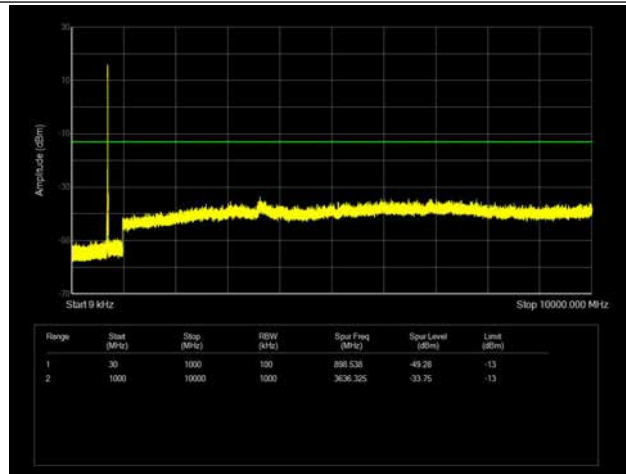

LTE Band 12 _ 3MHz BW _ Middle Channel

QPSK

16QAM

64QAM

LTE Band 12 _ 3MHz BW _ High Channel

QPSK

16QAM

64QAM

LTE Band 12 _ 5MHz BW _ Low Channel

QPSK

16QAM

64QAM

LTE Band 12 _ 5MHz BW _ Middle Channel

QPSK

16QAM

64QAM

LTE Band 12 _ 5MHz BW _ High Channel

QPSK

16QAM

64QAM

LTE Band 12 _ 10MHz BW _ Low Channel

QPSK

16QAM

64QAM