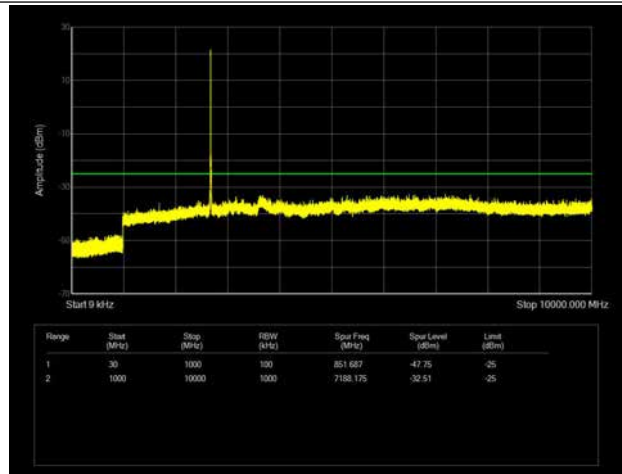

LTE Band 26 _ 15MHz BW _ High Channel

QPSK

16QAM

64QAM

LTE Band 41 _ 5MHz BW _ Low Channel

QPSK

16QAM

64QAM

LTE Band 41 _ 5MHz BW _ Middle Channel

QPSK

16QAM

64QAM

LTE Band 41 _ 5MHz BW _ High Channel

QPSK

16QAM

64QAM