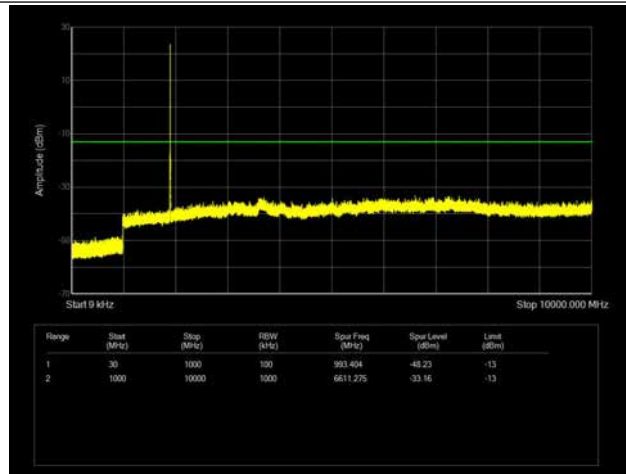

LTE Band 25 _ 1.4MHz BW _ High Channel

QPSK

16QAM

64QAM

LTE Band 25 _ 3MHz BW _ Low Channel

QPSK

16QAM

64QAM

LTE Band 25 _ 3MHz BW _ Middle Channel

QPSK

16QAM

64QAM

LTE Band 25 _ 3MHz BW _ High Channel

QPSK

16QAM

64QAM

LTE Band 25 _ 5MHz BW _ Low Channel

QPSK

16QAM

64QAM

LTE Band 25 _ 5MHz BW _ Middle Channel

QPSK

16QAM

64QAM

LTE Band 25 _ 5MHz BW _ High Channel

QPSK

16QAM

64QAM

LTE Band 25 _ 10MHz BW _ Low Channel

QPSK

16QAM

64QAM