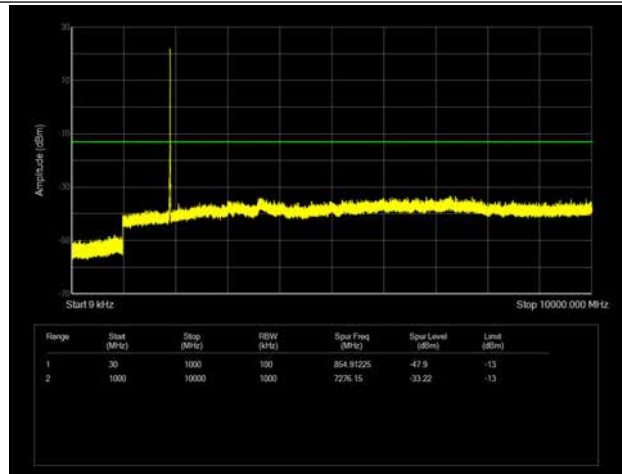

LTE Band 25 _ 3MHz BW _ Middle Channel

QPSK

16QAM

64QAM

LTE Band 25 _ 3MHz BW _ High Channel

QPSK

16QAM

64QAM

LTE Band 25 _ 5MHz BW _ Low Channel

QPSK

16QAM

64QAM

LTE Band 25 _ 5MHz BW _ Middle Channel

QPSK

16QAM

64QAM

LTE Band 25 _ 5MHz BW _ High Channel

QPSK

16QAM

64QAM

LTE Band 25 _ 10MHz BW _ Low Channel

QPSK

16QAM

64QAM