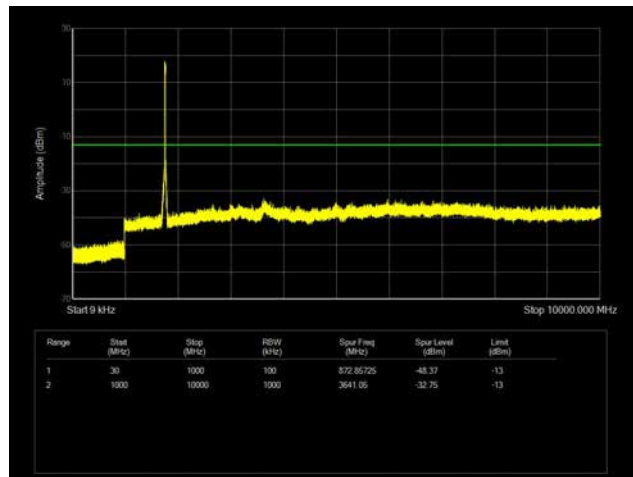

LTE Band 66 _ 15MHz BW _ Middle Channel

QPSK

16QAM

64QAM

LTE Band 66 _ 15MHz BW _ High Channel

QPSK

16QAM

64QAM

LTE Band 66 _ 20MHz BW _ Low Channel

QPSK

16QAM

64QAM

LTE Band 66 _ 20MHz BW _ Middle Channel

QPSK

16QAM

64QAM

LTE Band 66 _ 20MHz BW _ High Channel

QPSK

16QAM

64QAM

LTE Band 71 _ 5MHz BW _ Low Channel

QPSK

16QAM

64QAM