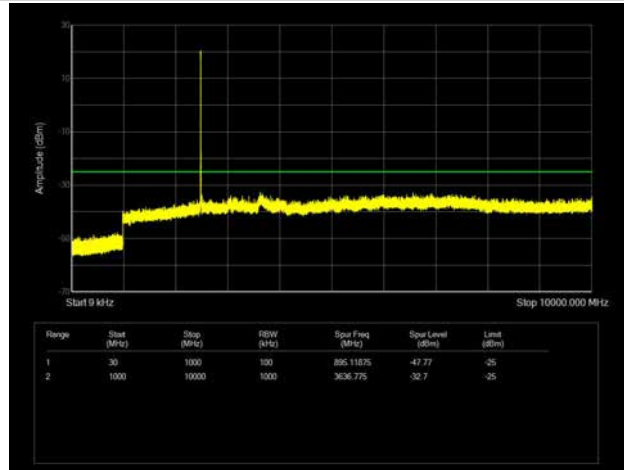

LTE Band 26 _ 15MHz BW _ Low Channel

QPSK

16QAM

64QAM

LTE Band 26 _ 15MHz BW _ Middle Channel

QPSK

16QAM

64QAM

LTE Band 26 _ 15MHz BW _ High Channel

QPSK

16QAM

64QAM

LTE Band 41 _ 5MHz BW _ Low Channel

QPSK

16QAM

64QAM