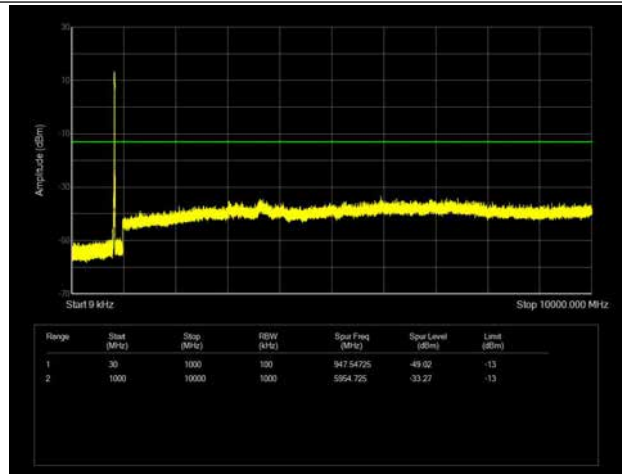

LTE Band 26 _ 5MHz BW _ High Channel

QPSK

16QAM

64QAM

LTE Band 26 _ 10MHz BW _ Low Channel

QPSK

16QAM

64QAM

LTE Band 26 _ 10MHz BW _ Middle Channel

QPSK

16QAM

64QAM

LTE Band 26 _ 10MHz BW _ High Channel

QPSK

16QAM

64QAM

LTE Band 26 _ 15MHz BW _ Low Channel

QPSK

16QAM

64QAM

LTE Band 26 _ 15MHz BW _ Middle Channel

QPSK

16QAM

64QAM