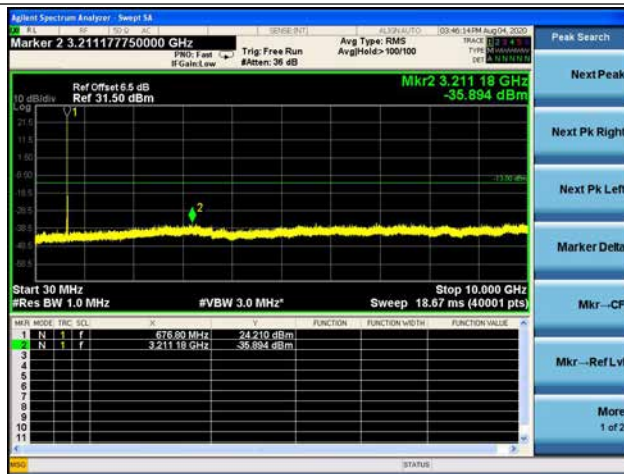

16QAM

64QAM

LTE Band 71 _ 10MHz BW _ Middle Channel

QPSK

LTE Band 71 _ 5MHz BW _ Low Channel

QPSK

16QAM

64QAM