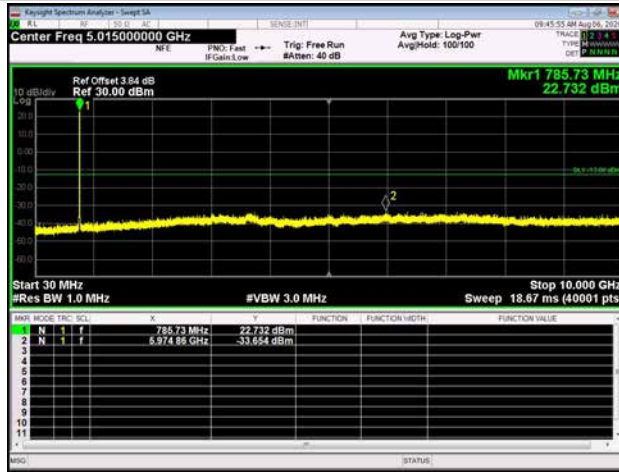

LTE Band 13 _ 5MHz BW _ Low Channel

QPSK

16QAM

64QAM

LTE Band 13 _ 5MHz BW _ Middle Channel

QPSK

16QAM

64QAM

LTE Band 13 _ 5MHz BW _ High Channel

QPSK

16QAM

64QAM

LTE Band 13 _ 10MHz BW _ Middle Channel

QPSK

16QAM

64QAM