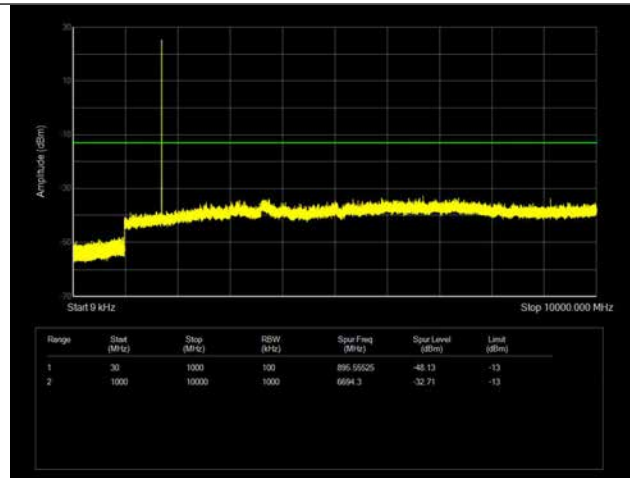

LTE Band 41 _ 20MHz BW _ High Channel

QPSK

16QAM

64QAM

LTE Band 66 _ 1.4MHz BW _ Low Channel

QPSK

16QAM

64QAM

LTE Band 66 _ 1.4MHz BW _ Middle Channel

QPSK

16QAM

64QAM

LTE Band 66 _ 1.4MHz BW _ High Channel

QPSK

16QAM

64QAM