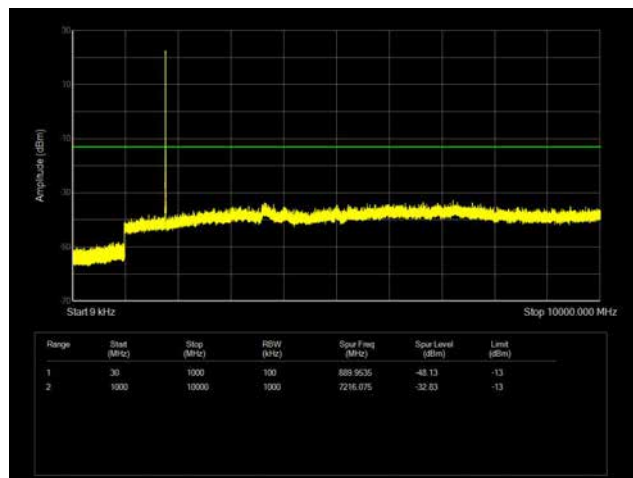

LTE Band 66 _ 3MHz BW _ Low Channel

QPSK

16QAM

64QAM

LTE Band 66 _ 3MHz BW _ Middle Channel

QPSK

16QAM

64QAM

LTE Band 66 _ 3MHz BW _ High Channel

QPSK

16QAM

64QAM

LTE Band 66 _ 5MHz BW _ Low Channel

QPSK

16QAM

64QAM

LTE Band 66 _ 5MHz BW _ Middle Channel

QPSK

16QAM

64QAM

LTE Band 66 _ 5MHz BW _ High Channel

QPSK

16QAM

64QAM