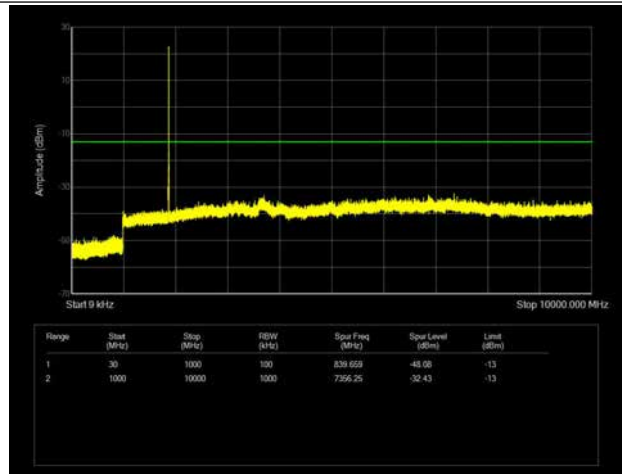

LTE Band 25 _ 1.4MHz BW _ Low Channel

QPSK

16QAM

64QAM

LTE Band 25 _ 1.4MHz BW _ Middle Channel

QPSK

16QAM

64QAM

LTE Band 25 _ 1.4MHz BW _ High Channel

QPSK

16QAM

64QAM

LTE Band 25 _ 3MHz BW _ Low Channel

QPSK

16QAM

64QAM

LTE Band 25 _ 3MHz BW _ Middle Channel

QPSK

16QAM

64QAM

LTE Band 25 _ 3MHz BW _ High Channel

QPSK

16QAM

64QAM