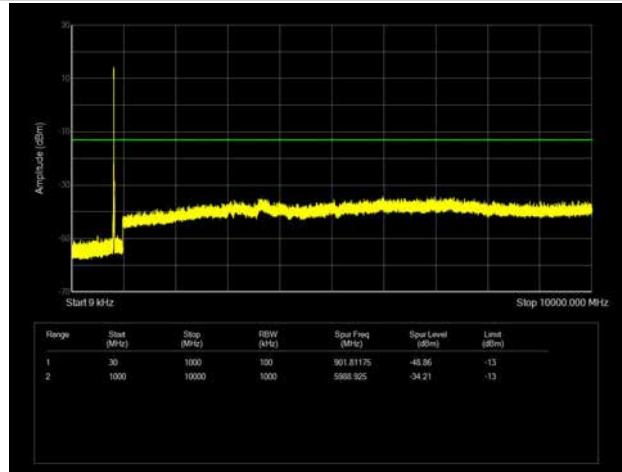

LTE Band 26 _ 3MHz BW _ Middle Channel

QPSK

16QAM

64QAM

LTE Band 26 _ 3MHz BW _ High Channel

QPSK

16QAM

64QAM

LTE Band 26 _ 5MHz BW _ Low Channel

QPSK

16QAM

64QAM

LTE Band 26 _ 5MHz BW _ Middle Channel

QPSK

16QAM

64QAM

LTE Band 26 _ 5MHz BW _ High Channel

QPSK

16QAM

64QAM

LTE Band 26 _ 10MHz BW _ Low Channel

QPSK

16QAM

64QAM