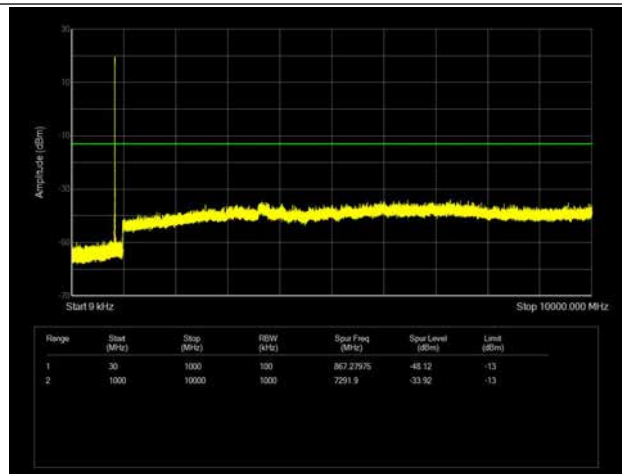

LTE Band 26 _ 1.4MHz BW _ Low Channel

QPSK

16QAM

64QAM

LTE Band 26 _ 1.4MHz BW _ Middle Channel

QPSK

16QAM

64QAM

LTE Band 26 _ 1.4MHz BW _ High Channel

QPSK

16QAM

64QAM

LTE Band 26 _ 3MHz BW _ Low Channel

QPSK

16QAM

64QAM

LTE Band 26 _ 3MHz BW _ Middle Channel

QPSK

16QAM

64QAM

LTE Band 26 _ 3MHz BW _ High Channel

QPSK

16QAM

64QAM