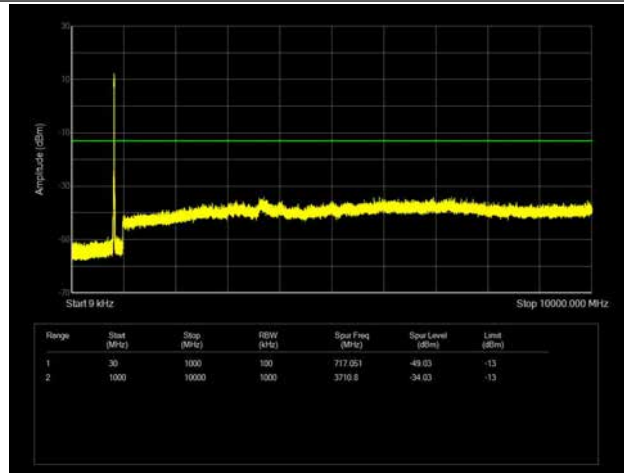

LTE Band 5 _ 10MHz BW _ Middle Channel

QPSK

16QAM

64QAM

LTE Band 5 _ 10MHz BW _ High Channel

QPSK

16QAM

64QAM

LTE Band 12 _ 1.4MHz BW _ Low Channel

QPSK

16QAM

64QAM

LTE Band 12 _ 1.4MHz BW _ Middle Channel

QPSK

16QAM

64QAM

LTE Band 12 _ 1.4MHz BW _ High Channel

QPSK

16QAM

64QAM

LTE Band 12 _ 3MHz BW _ Low Channel

QPSK

16QAM

64QAM