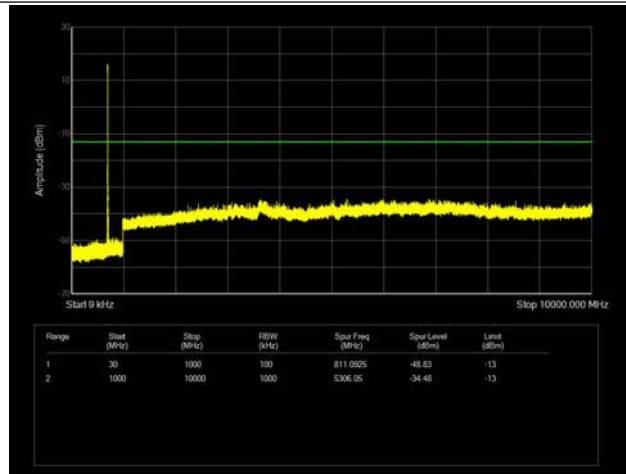

LTE Band 12 _ 1.4MHz BW _ High Channel

QPSK

16QAM

64QAM

LTE Band 12 _ 3MHz BW _ Low Channel

QPSK

16QAM

64QAM

LTE Band 12 _ 3MHz BW _ Middle Channel

QPSK

16QAM

64QAM

LTE Band 12 _ 3MHz BW _ High Channel

QPSK

16QAM

64QAM

LTE Band 12 _ 5MHz BW _ Low Channel

QPSK

16QAM

64QAM

LTE Band 12 _ 5MHz BW _ Middle Channel

QPSK

16QAM

64QAM