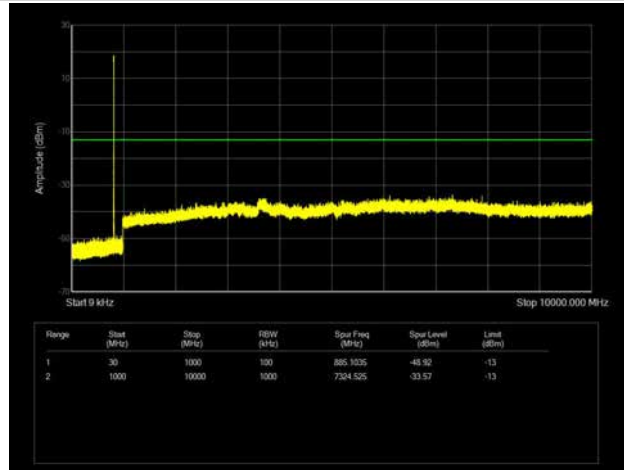

LTE Band 25 _ 20MHz BW _ Middle Channel

QPSK

16QAM

64QAM

LTE Band 25 _ 20MHz BW _ High Channel

QPSK

16QAM

64QAM

LTE Band 26 _ 1.4MHz BW _ Low Channel

QPSK

16QAM

64QAM

LTE Band 26 _ 1.4MHz BW _ Middle Channel

QPSK

16QAM

64QAM

LTE Band 26 _ 1.4MHz BW _ High Channel

QPSK

16QAM

64QAM

LTE Band 26 _ 3MHz BW _ Low Channel

QPSK

16QAM

64QAM