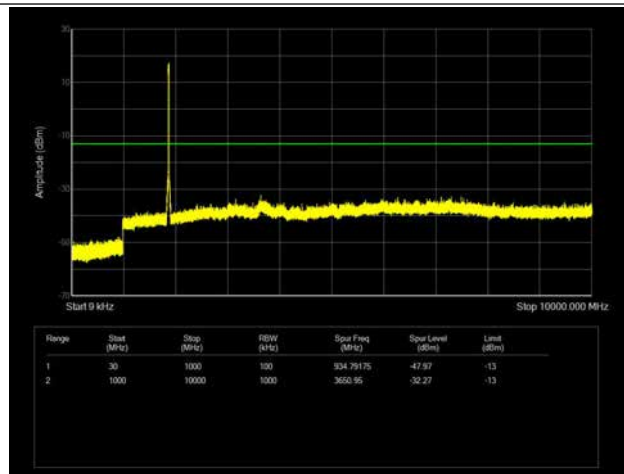

LTE Band 25 _ 15MHz BW _ High Channel

QPSK

16QAM

64QAM

LTE Band 25 _ 20MHz BW _ Low Channel

QPSK

16QAM

64QAM

LTE Band 25 _ 20MHz BW _ Middle Channel

QPSK

16QAM

64QAM

LTE Band 25 _ 20MHz BW _ High Channel

QPSK

16QAM

64QAM

LTE Band 26 _ 1.4MHz BW _ Low Channel

QPSK

16QAM

64QAM

LTE Band 26 _ 1.4MHz BW _ Middle Channel

QPSK

16QAM

64QAM