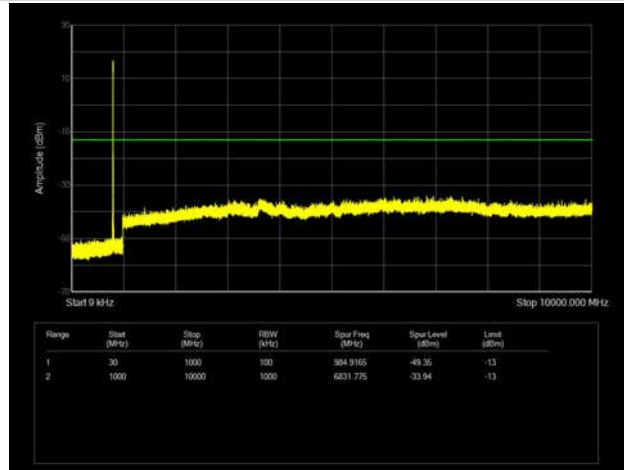

LTE Band 26 _ 1.4MHz BW _ Low Channel

QPSK

16QAM

64QAM

LTE Band 26 _ 1.4MHz BW _ Middle Channel

QPSK

16QAM

64QAM

LTE Band 26 _ 1.4MHz BW _ High Channel

QPSK

16QAM

64QAM

LTE Band 26 _ 3MHz BW _ Low Channel

QPSK

16QAM

64QAM

LTE Band 26 _ 3MHz BW _ Middle Channel

QPSK

16QAM

64QAM

LTE Band 26 _ 3MHz BW _ High Channel

QPSK

16QAM

64QAM