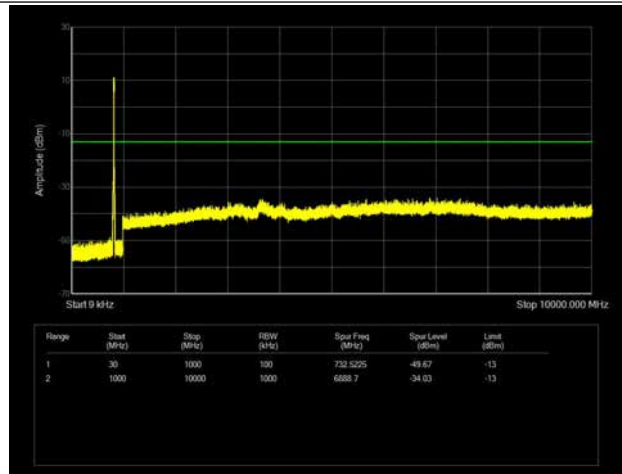

LTE Band 26 _ 10MHz BW _ Middle Channel

QPSK

16QAM

64QAM

LTE Band 26 _ 10MHz BW _ High Channel

QPSK

16QAM

64QAM

LTE Band 26 _ 15MHz BW _ Low Channel

QPSK

16QAM

64QAM

LTE Band 26 _ 15MHz BW _ Middle Channel

QPSK

16QAM

64QAM

LTE Band 26 _ 15MHz BW _ High Channel

QPSK

16QAM

64QAM

LTE Band 41 _ 5MHz BW _ Low Channel

QPSK

16QAM

64QAM