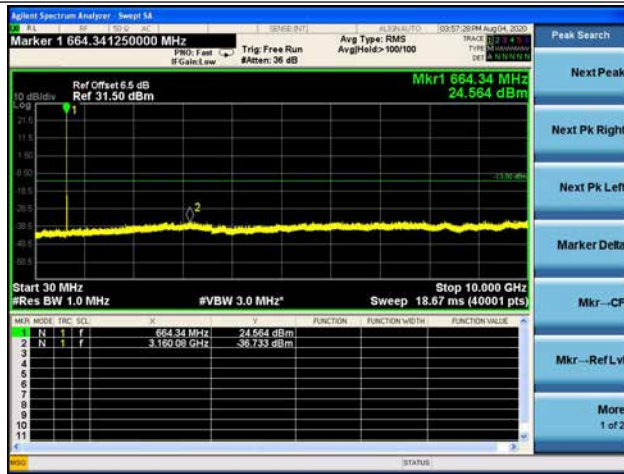

LTE Band 71 _ 5MHz BW _ Low Channel

QPSK