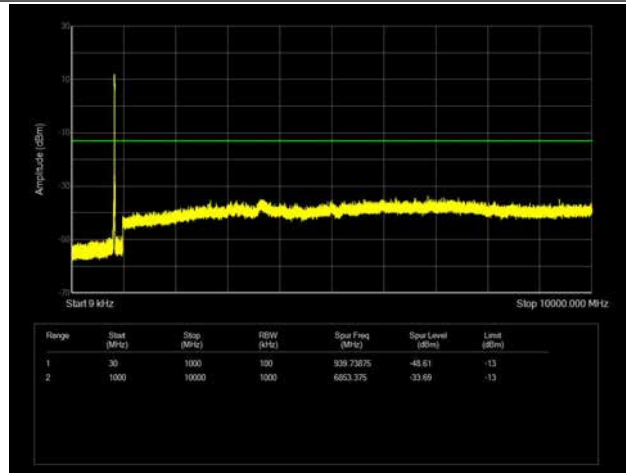

LTE Band 5 _ 10MHz BW _ Middle Channel

QPSK

16QAM

64QAM

LTE Band 5 _ 10MHz BW _ High Channel

QPSK

16QAM

64QAM

LTE Band 12 _ 1.4MHz BW _ Low Channel

QPSK

16QAM

64QAM

LTE Band 12 _ 1.4MHz BW _ Middle Channel

QPSK

16QAM

64QAM

LTE Band 12 _ 1.4MHz BW _ High Channel

QPSK

16QAM

64QAM

LTE Band 12 _ 3MHz BW _ Low Channel

QPSK

16QAM

64QAM