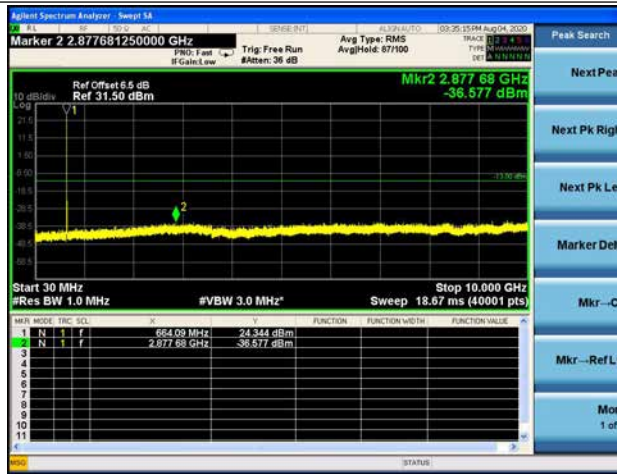

LTE Band 71 _ 5MHz BW _ Low Channel

QPSK

16QAM

64QAM

LTE Band 71 _ 10MHz BW _ Low Channel

QPSK

LTE Band 71 _ 5MHz BW _ Low Channel

QPSK