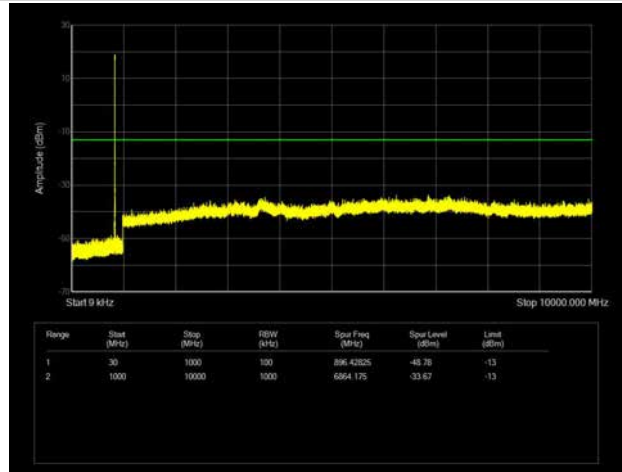

LTE Band 25 _ 20MHz BW _ Middle Channel

QPSK

16QAM

64QAM

LTE Band 25 _ 20MHz BW _ High Channel

QPSK

16QAM

64QAM

LTE Band 26 _ 1.4MHz BW _ Low Channel

QPSK

16QAM

64QAM

LTE Band 26 _ 1.4MHz BW _ Middle Channel

QPSK

16QAM

64QAM

LTE Band 26 _ 1.4MHz BW _ High Channel

QPSK

16QAM

64QAM

LTE Band 26 _ 3MHz BW _ Low Channel

QPSK

16QAM

64QAM