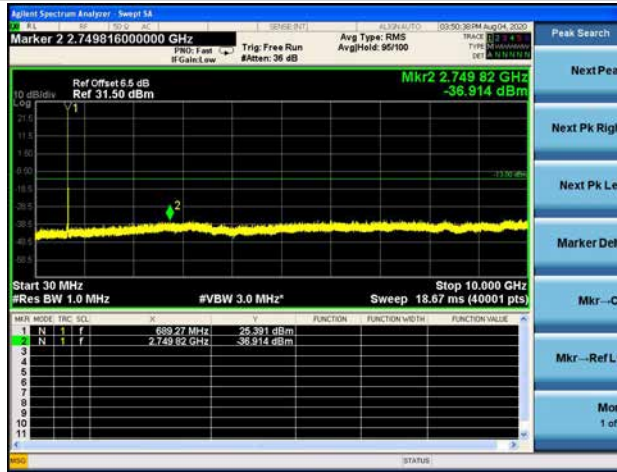

LTE Band 71 _ 10MHz BW _ High Channel

QPSK

LTE Band 71 _ 5MHz BW _ Low Channel

QPSK

16QAM

64QAM

LTE Band 71 _ 15MHz BW _ Low Channel

QPSK