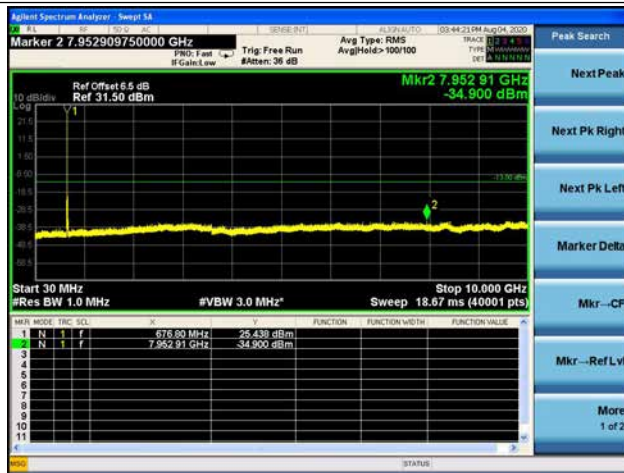

16QAM

64QAM

LTE Band 71 _ 10MHz BW _ Middle Channel

QPSK

LTE Band 71 _ 5MHz BW _ Low Channel

QPSK

16QAM

64QAM

LTE Band 71 _ 10MHz BW _ High Channel

QPSK

LTE Band 71 _ 5MHz BW _ Low Channel

QPSK

16QAM

64QAM

LTE Band 71 _ 15MHz BW _ Low Channel

QPSK