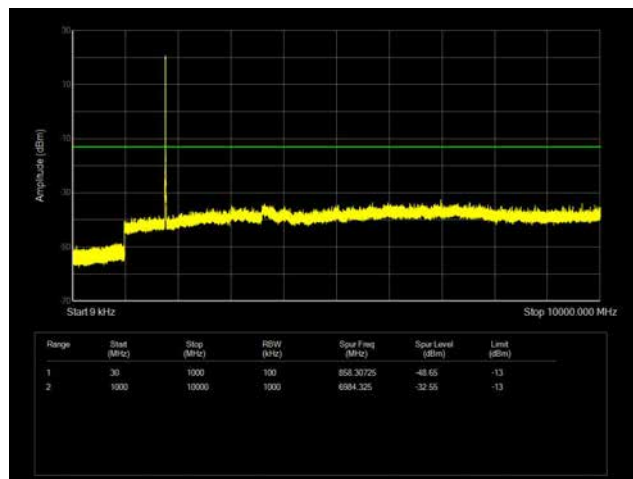

LTE Band 66 _ 3MHz BW _ High Channel

QPSK

16QAM

64QAM

LTE Band 66 _ 5MHz BW _ Low Channel

QPSK

16QAM

64QAM

LTE Band 66 _ 5MHz BW _ Middle Channel

QPSK

16QAM

64QAM

LTE Band 66 _ 5MHz BW _ High Channel

QPSK

16QAM

64QAM

LTE Band 66 _ 10MHz BW _ Low Channel

QPSK

16QAM

64QAM

LTE Band 66 _ 10MHz BW _ Middle Channel

QPSK

16QAM

64QAM