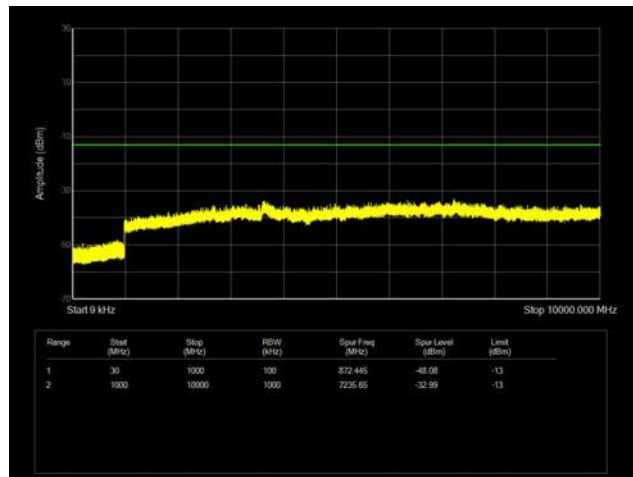

LTE Band 66 _ 10MHz BW _ High Channel

QPSK

16QAM

64QAM

LTE Band 66 _ 15MHz BW _ Low Channel

QPSK

16QAM

64QAM

LTE Band 66 _ 15MHz BW _ Middle Channel

QPSK

16QAM

64QAM

LTE Band 66 _ 15MHz BW _ High Channel

QPSK

16QAM

64QAM

LTE Band 66 _ 20MHz BW _ Low Channel

QPSK

16QAM

64QAM

LTE Band 66 _ 20MHz BW _ Middle Channel

QPSK

16QAM

64QAM