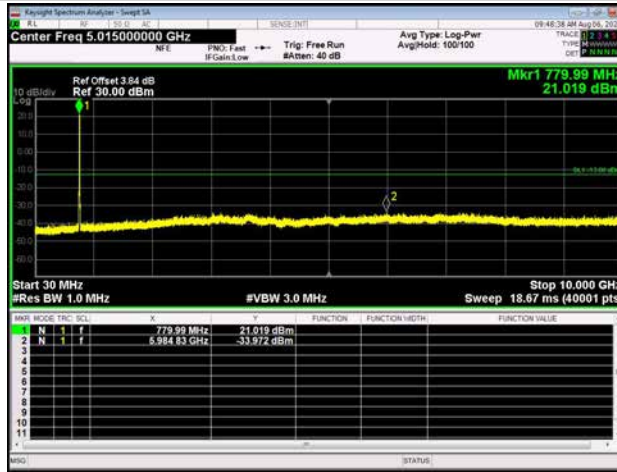

LTE Band 13 _ 5MHz BW _ High Channel

QPSK

16QAM

64QAM

LTE Band 13 _ 10MHz BW _ Middle Channel

QPSK

16QAM

64QAM

LTE Band 25 _ 1.4MHz BW _ Low Channel

QPSK

16QAM

64QAM

LTE Band 25 _ 1.4MHz BW _ Middle Channel

QPSK

16QAM

64QAM