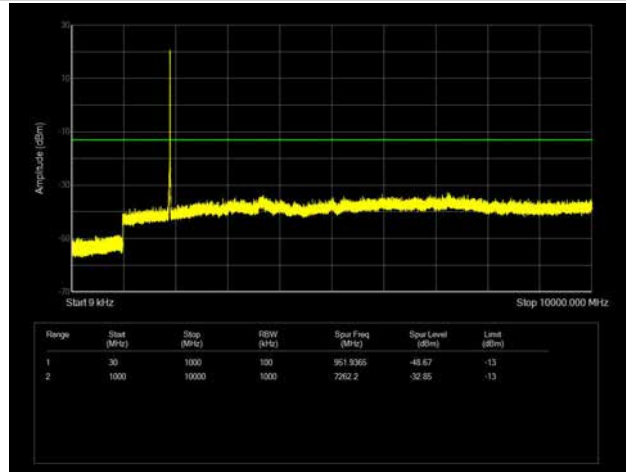

LTE Band 25 _ 5MHz BW _ High Channel

QPSK

16QAM

64QAM

LTE Band 25 _ 10MHz BW _ Low Channel

QPSK

16QAM

64QAM

LTE Band 25 _ 10MHz BW _ Middle Channel

QPSK

16QAM

64QAM

LTE Band 25 _ 10MHz BW _ High Channel

QPSK

16QAM

64QAM

LTE Band 25 _ 15MHz BW _ Low Channel

QPSK

16QAM

64QAM

LTE Band 25 _ 15MHz BW _ Middle Channel

QPSK

16QAM

64QAM