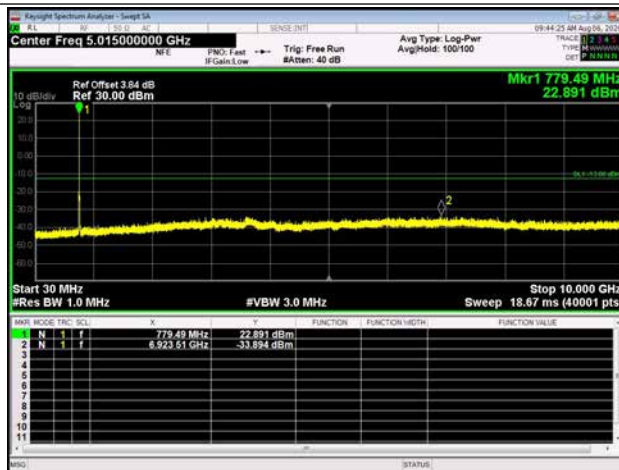

LTE Band 13 _ 5MHz BW _ Low Channel

QPSK

16QAM

64QAM

LTE Band 13 _ 5MHz BW _ Middle Channel

QPSK

16QAM

64QAM

LTE Band 13 _ 5MHz BW _ High Channel

QPSK

16QAM

64QAM

LTE Band 13 _ 10MHz BW _ Middle Channel

QPSK

16QAM

64QAM