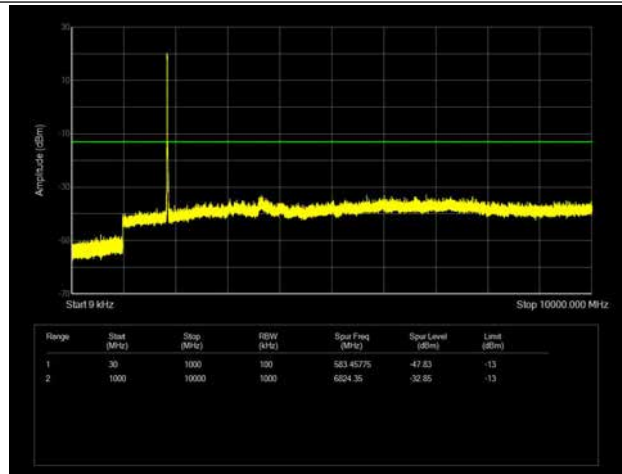

LTE Band 25 _ 5MHz BW _ Low Channel

QPSK

16QAM

64QAM

LTE Band 25 _ 5MHz BW _ Middle Channel

QPSK

16QAM

64QAM

LTE Band 25 _ 5MHz BW _ High Channel

QPSK

16QAM

64QAM

LTE Band 25 _ 10MHz BW _ Low Channel

QPSK

16QAM

64QAM

LTE Band 25 _ 10MHz BW _ Middle Channel

QPSK

16QAM

64QAM

LTE Band 25 _ 10MHz BW _ High Channel

QPSK

16QAM

64QAM