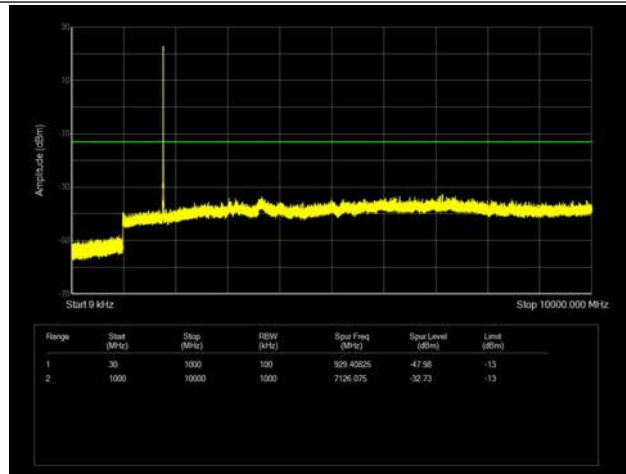

LTE Band 66 _ 1.4MHz BW _ Middle Channel

QPSK

16QAM

64QAM

LTE Band 66 _ 1.4MHz BW _ High Channel

QPSK

16QAM

64QAM

LTE Band 66 _ 3MHz BW _ Low Channel

QPSK

16QAM

64QAM

LTE Band 66 _ 3MHz BW _ Middle Channel

QPSK

16QAM

64QAM

LTE Band 66 _ 3MHz BW _ High Channel

QPSK

16QAM

64QAM

LTE Band 66 _ 5MHz BW _ Low Channel

QPSK

16QAM

64QAM