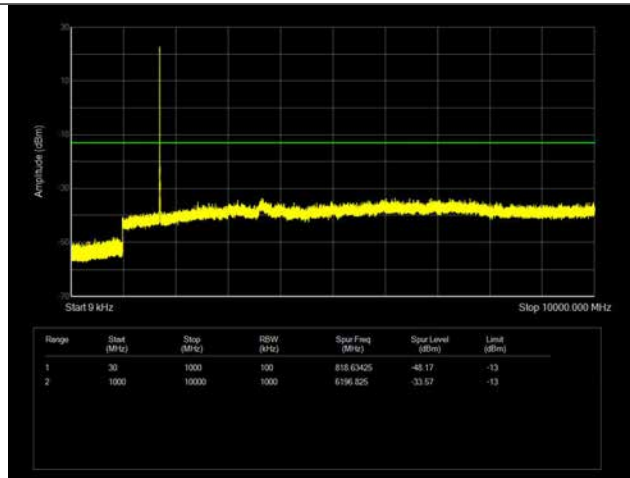

LTE Band 41 _ 20MHz BW _ High Channel

QPSK

16QAM

64QAM

LTE Band 66 _ 1.4MHz BW _ Low Channel

QPSK

16QAM

64QAM

LTE Band 66 _ 1.4MHz BW _ Middle Channel

QPSK

16QAM

64QAM

LTE Band 66 _ 1.4MHz BW _ High Channel

QPSK

16QAM

64QAM

LTE Band 66 _ 3MHz BW _ Low Channel

QPSK

16QAM

64QAM

LTE Band 66 _ 3MHz BW _ Middle Channel

QPSK

16QAM

64QAM