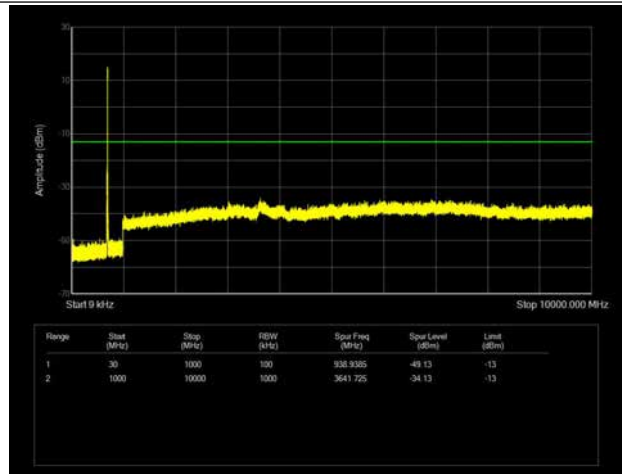

LTE Band 12 _ 3MHz BW _ Middle Channel

QPSK

16QAM

64QAM

LTE Band 12 _ 3MHz BW _ High Channel

QPSK

16QAM

64QAM

LTE Band 12 _ 5MHz BW _ Low Channel

QPSK

16QAM

64QAM

LTE Band 12 _ 5MHz BW _ Middle Channel

QPSK

16QAM

64QAM

LTE Band 12 _ 5MHz BW _ High Channel

QPSK

16QAM

64QAM

LTE Band 12 _ 10MHz BW _ Low Channel

QPSK

16QAM

64QAM

LTE Band 12 _ 10MHz BW _ Middle Channel

QPSK

16QAM

64QAM

LTE Band 12 _ 10MHz BW _ High Channel

QPSK

16QAM

64QAM