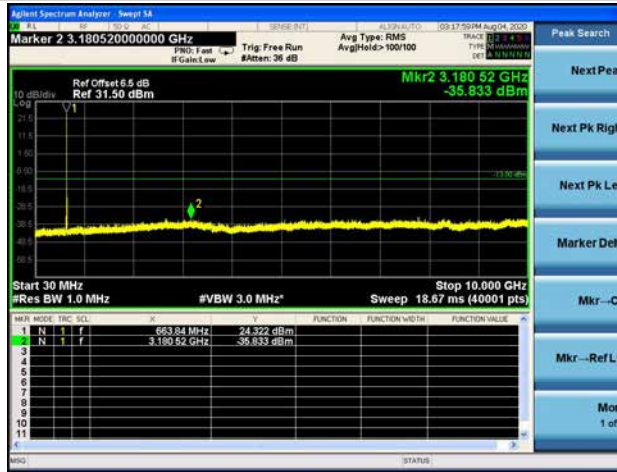

LTE Band 66 _ 20MHz BW _ Low Channel

QPSK

16QAM

64QAM

LTE Band 66 _ 20MHz BW _ Middle Channel

QPSK

16QAM

64QAM

LTE Band 66 _ 20MHz BW _ High Channel

QPSK

16QAM

64QAM

LTE Band 71 _ 5MHz BW _ Low Channel

QPSK

16QAM

64QAM

LTE Band 71 _ 5MHz BW _ Middle Channel

QPSK

LTE Band 71 _ 5MHz BW _ Low Channel

QPSK

16QAM

64QAM

LTE Band 71 _ 5MHz BW _ High Channel

QPSK