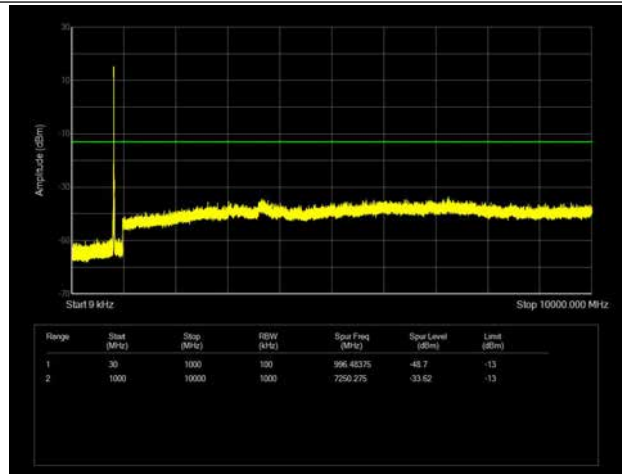

LTE Band 26 _ 3MHz BW _ Middle Channel

QPSK

16QAM

64QAM

LTE Band 26 _ 3MHz BW _ High Channel

QPSK

16QAM

64QAM

LTE Band 26 _ 5MHz BW _ Low Channel

QPSK

16QAM

64QAM

LTE Band 26 _ 5MHz BW _ Middle Channel

QPSK

16QAM

64QAM

LTE Band 26 _ 5MHz BW _ High Channel

QPSK

16QAM

64QAM

LTE Band 26 _ 10MHz BW _ Low Channel

QPSK

16QAM

64QAM