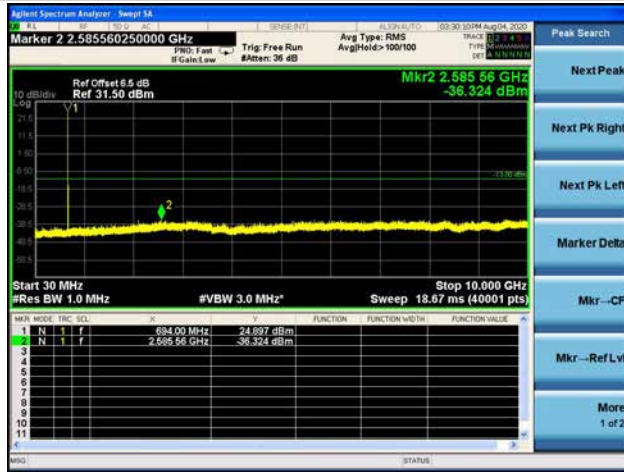

LTE Band 66 _ 20MHz BW _ High Channel

QPSK

16QAM

64QAM

LTE Band 71 _ 5MHz BW _ Low Channel

QPSK

16QAM

64QAM

LTE Band 71 _ 5MHz BW _ Middle Channel

QPSK

LTE Band 71 _ 5MHz BW _ Low Channel

QPSK

16QAM

64QAM

LTE Band 71 _ 5MHz BW _ High Channel

QPSK

LTE Band 71 _ 5MHz BW _ Low Channel

QPSK

16QAM

64QAM

LTE Band 71 _ 10MHz BW _ Low Channel

QPSK

LTE Band 71 _ 5MHz BW _ Low Channel

QPSK