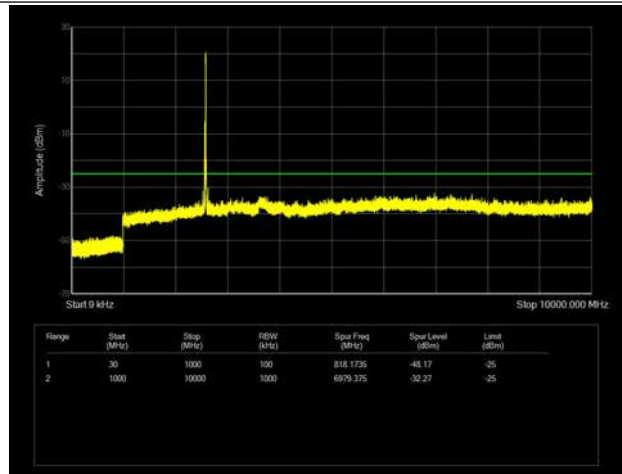

LTE Band 41 _ 5MHz BW _ Middle Channel

QPSK

16QAM

64QAM

LTE Band 41 _ 5MHz BW _ High Channel

QPSK

16QAM

64QAM

LTE Band 41 _ 10MHz BW _ Low Channel

QPSK

16QAM

64QAM

LTE Band 41 _ 10MHz BW _ Middle Channel

QPSK

16QAM

64QAM

LTE Band 41 _ 10MHz BW _ High Channel

QPSK

16QAM

64QAM

LTE Band 41 _ 15MHz BW _ Low Channel

QPSK

16QAM

64QAM