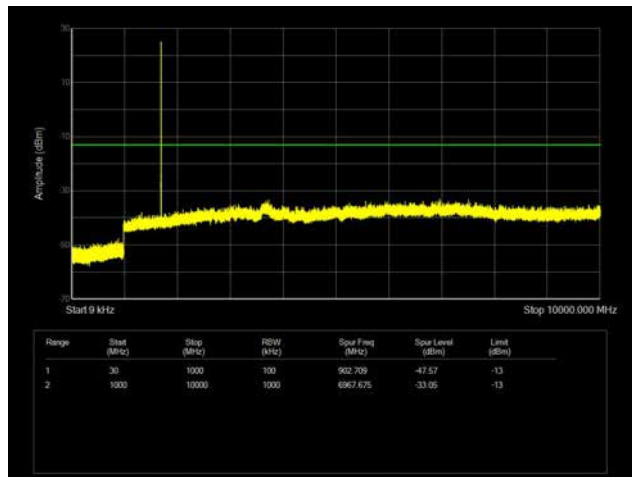

LTE Band 41 _ 20MHz BW _ High Channel

QPSK

16QAM

64QAM

LTE Band 66 _ 1.4MHz BW _ Low Channel

QPSK

16QAM

64QAM

LTE Band 66 _ 1.4MHz BW _ Middle Channel

QPSK

16QAM

64QAM

LTE Band 66 _ 1.4MHz BW _ High Channel

QPSK

16QAM

64QAM