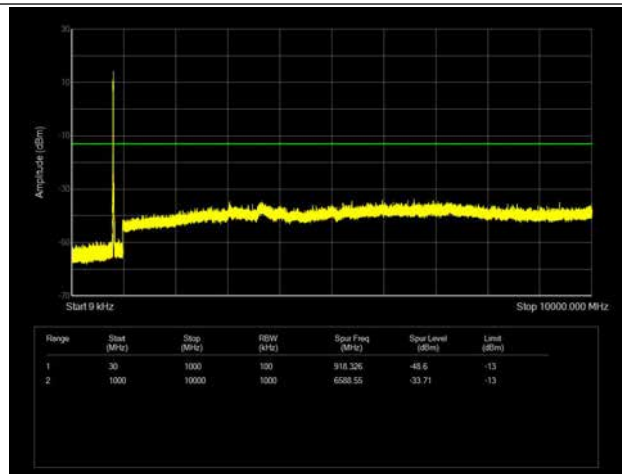

LTE Band 26 _ 5MHz BW _ Low Channel

QPSK

16QAM

64QAM

LTE Band 26 _ 5MHz BW _ Middle Channel

QPSK

16QAM

64QAM

LTE Band 26 _ 5MHz BW _ High Channel

QPSK

16QAM

64QAM

LTE Band 26 _ 10MHz BW _ Low Channel

QPSK

16QAM

64QAM

LTE Band 26 _ 10MHz BW _ Middle Channel

QPSK

16QAM

64QAM

LTE Band 26 _ 10MHz BW _ High Channel

QPSK

16QAM

64QAM