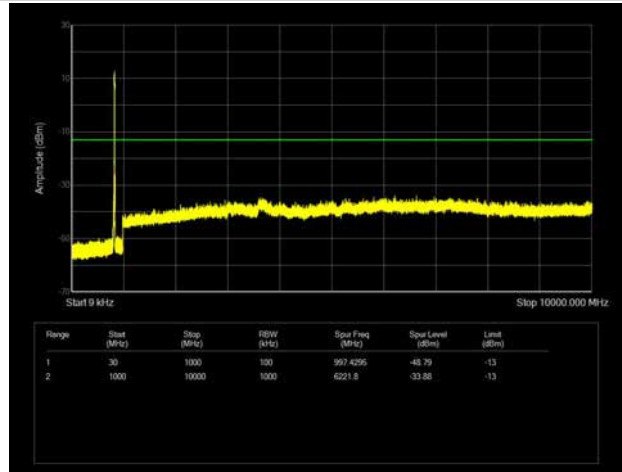

LTE Band 26 _ 5MHz BW _ High Channel

QPSK

16QAM

64QAM

LTE Band 26 _ 10MHz BW _ Low Channel

QPSK

16QAM

64QAM

LTE Band 26 _ 10MHz BW _ Middle Channel

QPSK

16QAM

64QAM

LTE Band 26 _ 10MHz BW _ High Channel

QPSK

16QAM

64QAM

LTE Band 26 _ 15MHz BW _ Low Channel

QPSK

16QAM

64QAM

LTE Band 26 _ 15MHz BW _ Middle Channel

QPSK

16QAM

64QAM