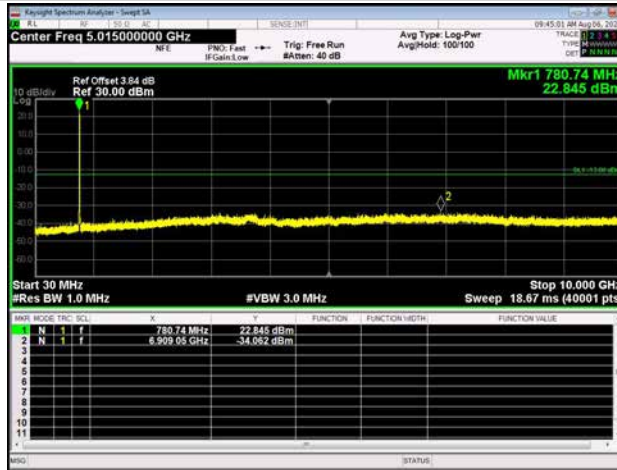

LTE Band 13 _ 5MHz BW _ Low Channel

QPSK

16QAM

64QAM

LTE Band 13 _ 5MHz BW _ Middle Channel

QPSK

16QAM

64QAM

LTE Band 13 _ 5MHz BW _ High Channel

QPSK

16QAM

64QAM

LTE Band 13 _ 10MHz BW _ Middle Channel

QPSK

16QAM

64QAM