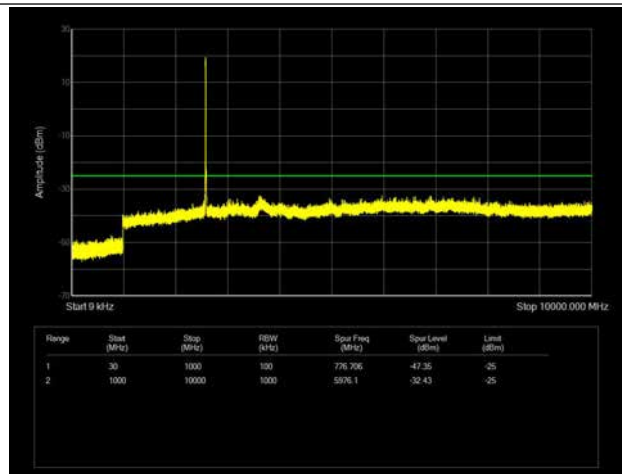

LTE Band 41 _ 10MHz BW _ Low Channel

QPSK

16QAM

64QAM

LTE Band 41 _ 10MHz BW _ Middle Channel

QPSK

16QAM

64QAM