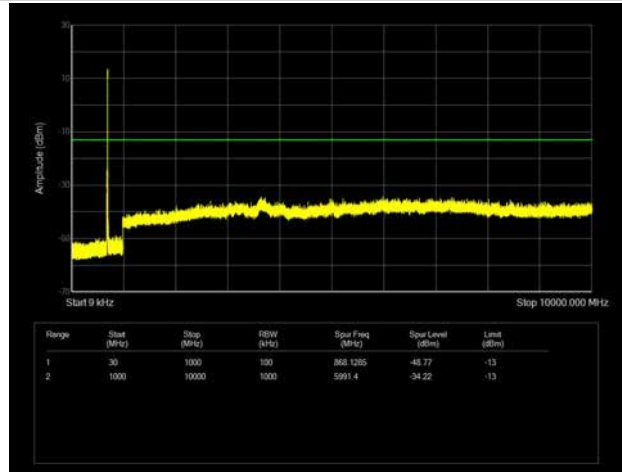

LTE Band 12 _ 3MHz BW _ Middle Channel

QPSK

16QAM

64QAM

LTE Band 12 _ 3MHz BW _ High Channel

QPSK

16QAM

64QAM

LTE Band 12 _ 5MHz BW _ Low Channel

QPSK

16QAM

64QAM

LTE Band 12 _ 5MHz BW _ Middle Channel

QPSK

16QAM

64QAM

LTE Band 12 _ 5MHz BW _ High Channel

QPSK

16QAM

64QAM

LTE Band 12 _ 10MHz BW _ Low Channel

QPSK

16QAM

64QAM