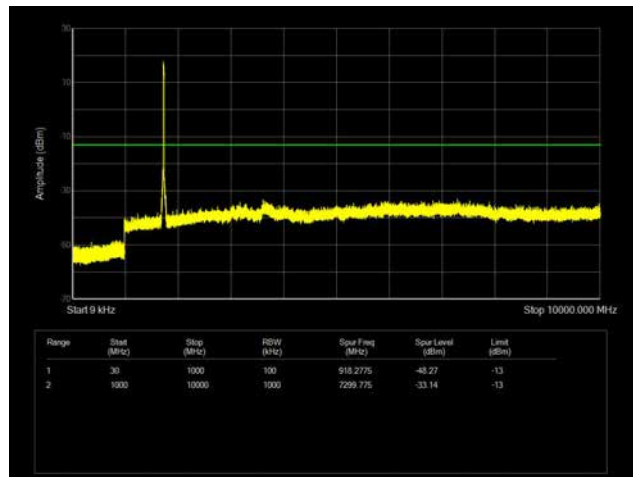

LTE Band 66 _ 15MHz BW _ Middle Channel

QPSK

16QAM

64QAM

LTE Band 66 _ 15MHz BW _ High Channel

QPSK

16QAM

64QAM

LTE Band 66 _ 20MHz BW _ Low Channel

QPSK

16QAM

64QAM

LTE Band 66 _ 20MHz BW _ Middle Channel

QPSK

16QAM

64QAM

LTE Band 66 _ 20MHz BW _ High Channel

QPSK

16QAM

64QAM

LTE Band 71 _ 5MHz BW _ Low Channel

QPSK

16QAM

64QAM