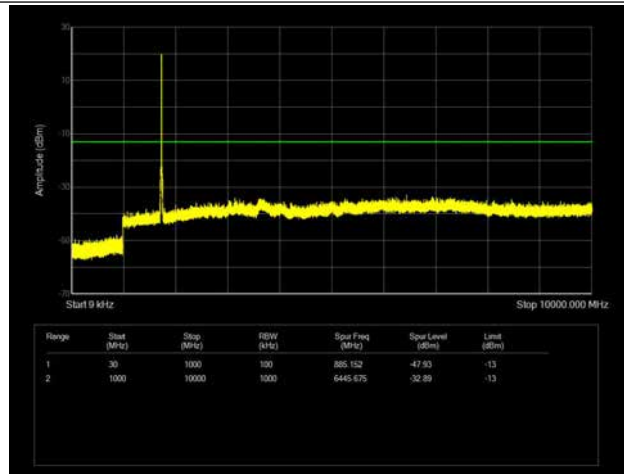

LTE Band 66 _ 5MHz BW _ Middle Channel

QPSK

16QAM

64QAM

LTE Band 66 _ 5MHz BW _ High Channel

QPSK

16QAM

64QAM

LTE Band 66 _ 10MHz BW _ Low Channel

QPSK

16QAM

64QAM

LTE Band 66 _ 10MHz BW _ Middle Channel

QPSK

16QAM

64QAM

LTE Band 66 _ 10MHz BW _ High Channel

QPSK

16QAM

64QAM

LTE Band 66 _ 15MHz BW _ Low Channel

QPSK

16QAM

64QAM