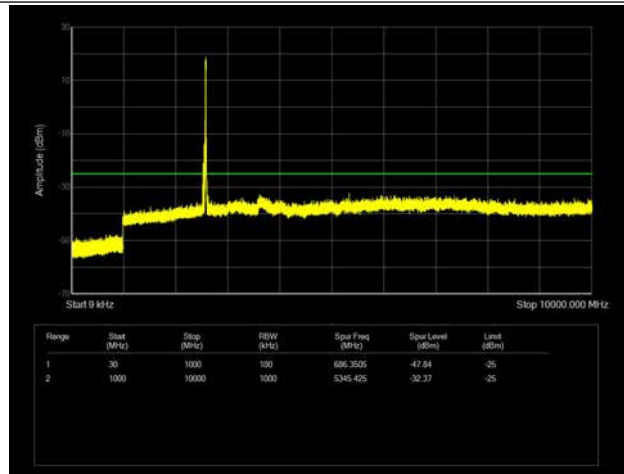

LTE Band 41 _ 10MHz BW _ High Channel

QPSK

16QAM

64QAM

LTE Band 41 _ 15MHz BW _ Low Channel

QPSK

16QAM

64QAM

LTE Band 41 _ 15MHz BW _ Middle Channel

QPSK

16QAM

64QAM

LTE Band 41 _ 15MHz BW _ High Channel

QPSK

16QAM

64QAM