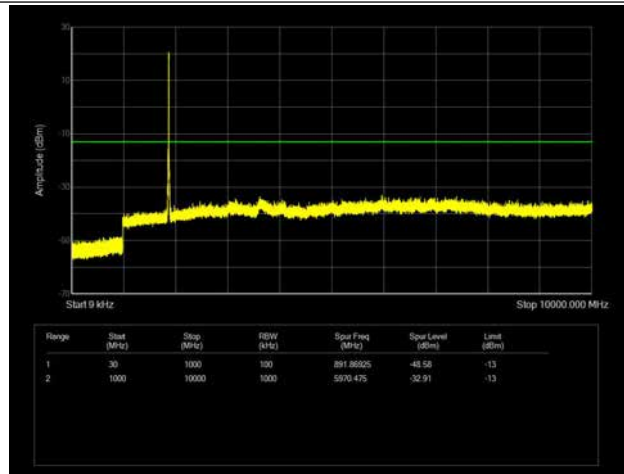

LTE Band 25 _ 5MHz BW _ Low Channel

QPSK

16QAM

64QAM

LTE Band 25 _ 5MHz BW _ Middle Channel

QPSK

16QAM

64QAM

LTE Band 25 _ 5MHz BW _ High Channel

QPSK

16QAM

64QAM

LTE Band 25 _ 10MHz BW _ Low Channel

QPSK

16QAM

64QAM

LTE Band 25 _ 10MHz BW _ Middle Channel

QPSK

16QAM

64QAM

LTE Band 25 _ 10MHz BW _ High Channel

QPSK

16QAM

64QAM