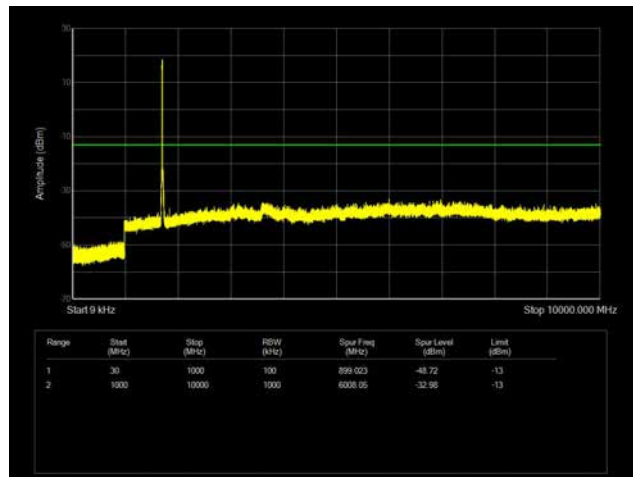

LTE Band 66 _ 10MHz BW _ Low Channel

QPSK

16QAM

64QAM

LTE Band 66 _ 10MHz BW _ Middle Channel

QPSK

16QAM

64QAM

LTE Band 66 _ 10MHz BW _ High Channel

QPSK

16QAM

64QAM

LTE Band 66 _ 15MHz BW _ Low Channel

QPSK

16QAM

64QAM

LTE Band 66 _ 15MHz BW _ Middle Channel

QPSK

16QAM

64QAM

LTE Band 66 _ 15MHz BW _ High Channel

QPSK

16QAM

64QAM