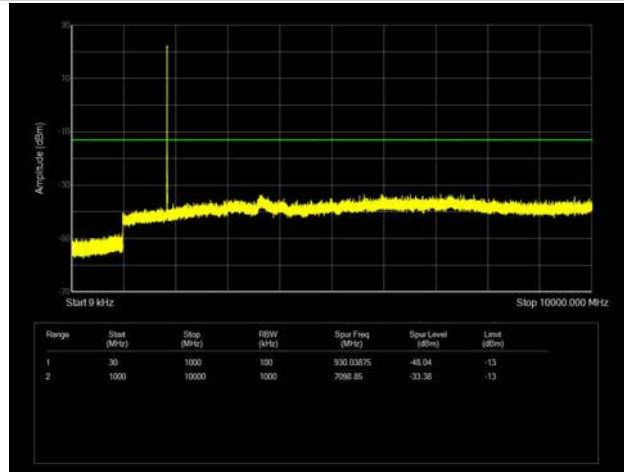

LTE Band 25 _ 1.4MHz BW _ Low Channel

QPSK

16QAM

64QAM

LTE Band 25 _ 1.4MHz BW _ Middle Channel

QPSK

16QAM

64QAM

LTE Band 25 _ 1.4MHz BW _ High Channel

QPSK

16QAM

64QAM

LTE Band 25 _ 3MHz BW _ Low Channel

QPSK

16QAM

64QAM

LTE Band 25 _ 3MHz BW _ Middle Channel

QPSK

16QAM

64QAM

LTE Band 25 _ 3MHz BW _ High Channel

QPSK

16QAM

64QAM