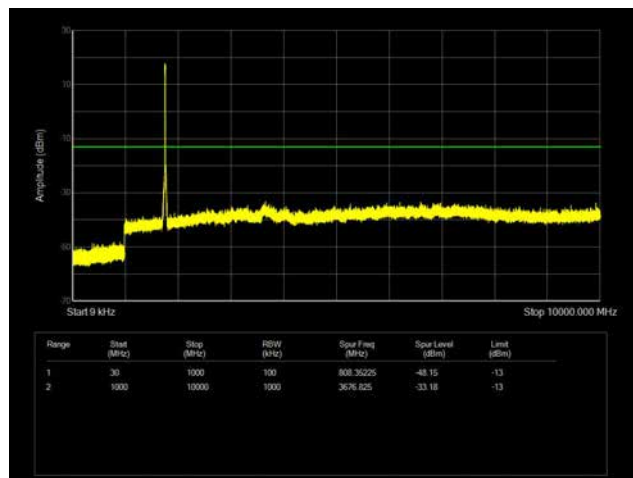

LTE Band 66 _ 10MHz BW _ High Channel

QPSK

16QAM

64QAM

LTE Band 66 _ 15MHz BW _ Low Channel

QPSK

16QAM

64QAM

LTE Band 66 _ 15MHz BW _ Middle Channel

QPSK

16QAM

64QAM

LTE Band 66 _ 15MHz BW _ High Channel

QPSK

16QAM

64QAM

LTE Band 66 _ 20MHz BW _ Low Channel

QPSK

16QAM

64QAM

LTE Band 66 _ 20MHz BW _ Middle Channel

QPSK

16QAM

64QAM