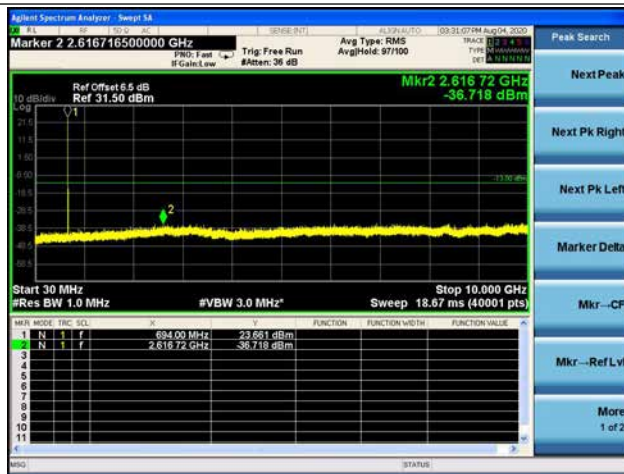

LTE Band 71 _ 5MHz BW _ Low Channel

QPSK

16QAM

64QAM

LTE Band 71 _ 10MHz BW _ Low Channel

QPSK

LTE Band 71 _ 5MHz BW _ Low Channel

QPSK