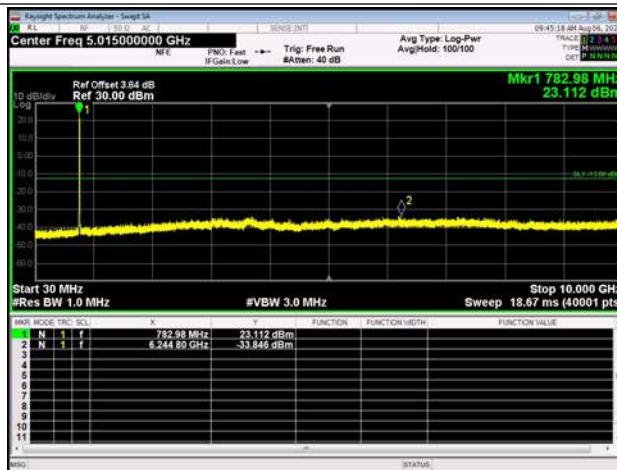

LTE Band 13 _ 5MHz BW _ Low Channel

QPSK

16QAM

64QAM

LTE Band 13 _ 5MHz BW _ Middle Channel

QPSK

16QAM

64QAM

LTE Band 13 _ 5MHz BW _ High Channel

QPSK

16QAM

64QAM

LTE Band 13 _ 10MHz BW _ Middle Channel

QPSK

16QAM

64QAM