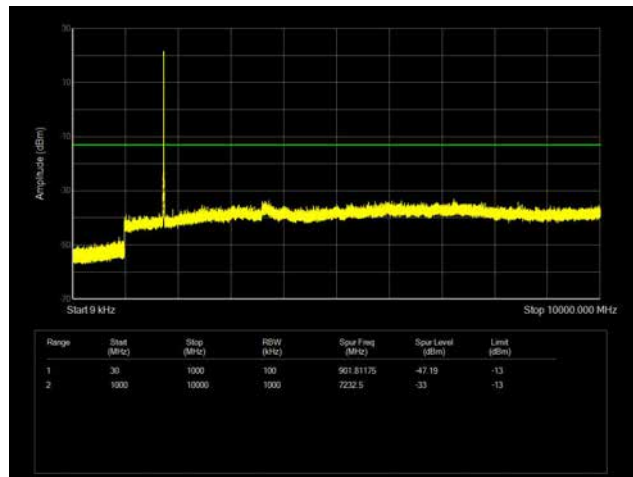

LTE Band 66 _ 3MHz BW _ Low Channel

QPSK

16QAM

64QAM

LTE Band 66 _ 3MHz BW _ Middle Channel

QPSK

16QAM

64QAM

LTE Band 66 _ 3MHz BW _ High Channel

QPSK

16QAM

64QAM

LTE Band 66 _ 5MHz BW _ Low Channel

QPSK

16QAM

64QAM

LTE Band 66 _ 5MHz BW _ Middle Channel

QPSK

16QAM

64QAM

LTE Band 66 _ 5MHz BW _ High Channel

QPSK

16QAM

64QAM