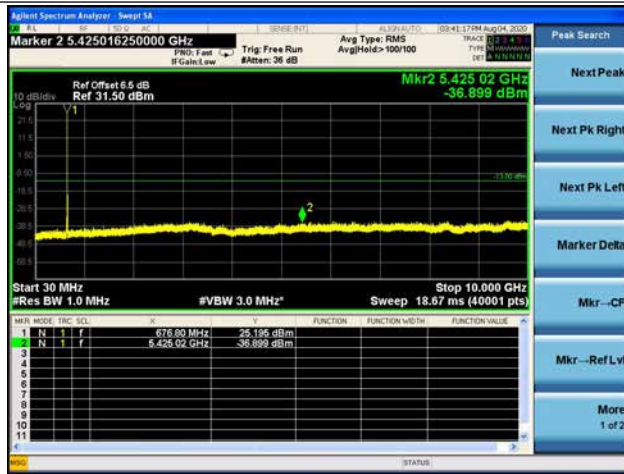

16QAM

64QAM

LTE Band 71 _ 10MHz BW _ Middle Channel

QPSK

LTE Band 71 _ 5MHz BW _ Low Channel

QPSK

16QAM

64QAM

LTE Band 71 _ 10MHz BW _ High Channel

QPSK

LTE Band 71 _ 5MHz BW _ Low Channel

QPSK

16QAM

64QAM

LTE Band 71 _ 15MHz BW _ Low Channel

QPSK