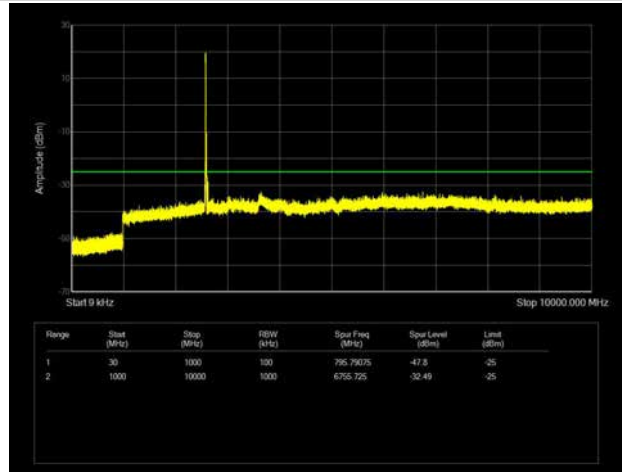

LTE Band 41 _ 10MHz BW _ Low Channel

QPSK

16QAM

64QAM

LTE Band 41 _ 10MHz BW _ Middle Channel

QPSK

16QAM

64QAM

LTE Band 41 _ 10MHz BW _ High Channel

QPSK

16QAM

64QAM

LTE Band 41 _ 15MHz BW _ Low Channel

QPSK

16QAM

64QAM