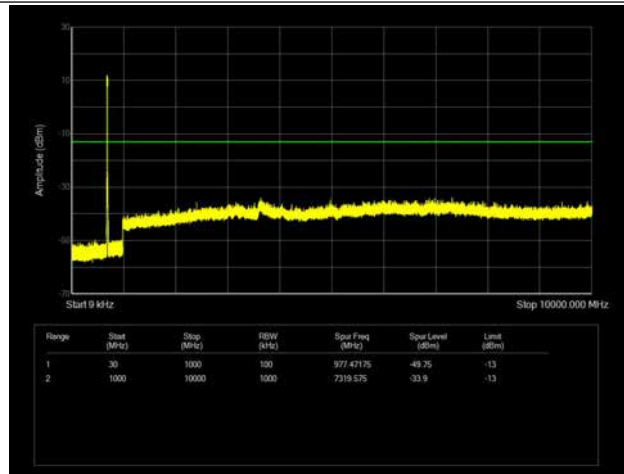

LTE Band 12 _ 5MHz BW _ Low Channel

QPSK

16QAM

64QAM

LTE Band 12 _ 5MHz BW _ Middle Channel

QPSK

16QAM

64QAM

LTE Band 12 _ 5MHz BW _ High Channel

QPSK

16QAM

64QAM

LTE Band 12 _ 10MHz BW _ Low Channel

QPSK

16QAM

64QAM

LTE Band 12 _ 10MHz BW _ Middle Channel

QPSK

16QAM

64QAM

LTE Band 12 _ 10MHz BW _ High Channel

QPSK

16QAM

64QAM

LTE Band 13 _ 5MHz BW _ Low Channel

QPSK

16QAM

64QAM

LTE Band 13 _ 5MHz BW _ Middle Channel

QPSK

16QAM

64QAM