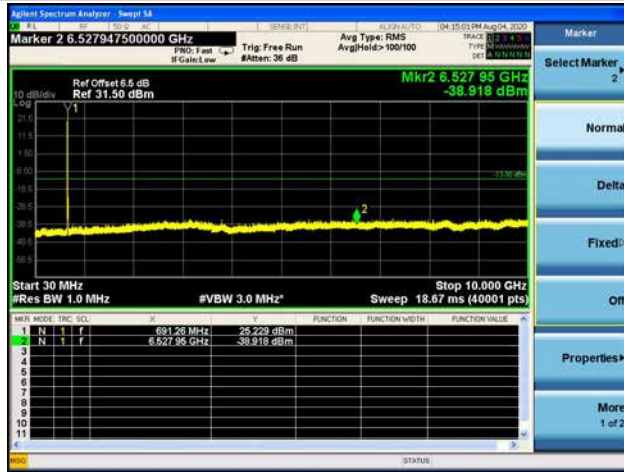

16QAM

64QAM

LTE Band 71 _ 15MHz BW _ High Channel

QPSK

LTE Band 71 _ 5MHz BW _ Low Channel

QPSK

16QAM

64QAM

LTE Band 71 _ 20MHz BW _ Low Channel

QPSK