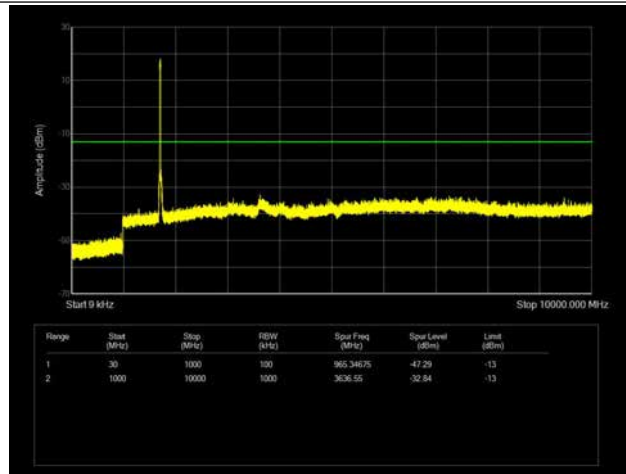

LTE Band 66 _ 10MHz BW _ High Channel

QPSK

16QAM

64QAM

LTE Band 66 _ 15MHz BW _ Low Channel

QPSK

16QAM

64QAM

LTE Band 66 _ 15MHz BW _ Middle Channel

QPSK

16QAM

64QAM

LTE Band 66 _ 15MHz BW _ High Channel

QPSK

16QAM

64QAM

LTE Band 66 _ 20MHz BW _ Low Channel

QPSK

16QAM

64QAM

LTE Band 66 _ 20MHz BW _ Middle Channel

QPSK

16QAM

64QAM