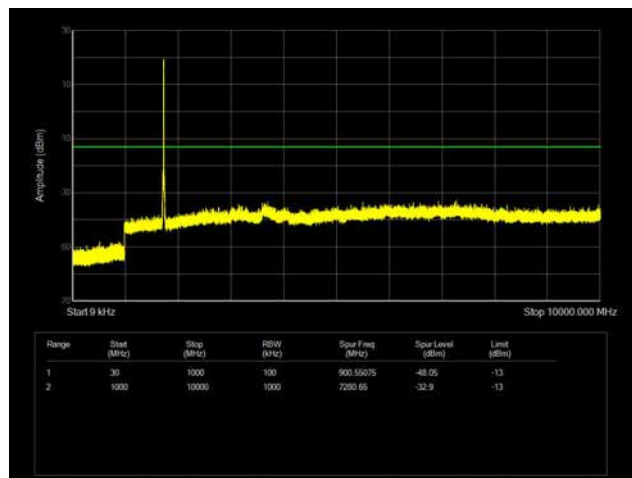

LTE Band 66 _ 5MHz BW _ Middle Channel

QPSK

16QAM

64QAM

LTE Band 66 _ 5MHz BW _ High Channel

QPSK

16QAM

64QAM

LTE Band 66 _ 10MHz BW _ Low Channel

QPSK

16QAM

64QAM

LTE Band 66 _ 10MHz BW _ Middle Channel

QPSK

16QAM

64QAM

LTE Band 66 _ 10MHz BW _ High Channel

QPSK

16QAM

64QAM

LTE Band 66 _ 15MHz BW _ Low Channel

QPSK

16QAM

64QAM