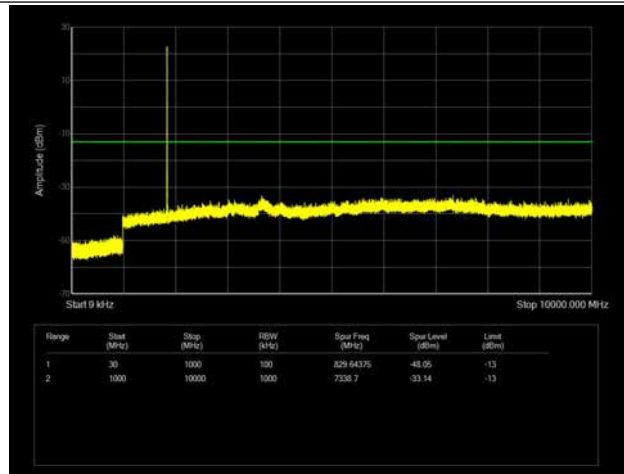

LTE Band 25 _ 1.4MHz BW _ Low Channel

QPSK

16QAM

64QAM

LTE Band 25 _ 1.4MHz BW _ Middle Channel

QPSK

16QAM

64QAM

LTE Band 25 _ 1.4MHz BW _ High Channel

QPSK

16QAM

64QAM

LTE Band 25 _ 3MHz BW _ Low Channel

QPSK

16QAM

64QAM

LTE Band 25 _ 3MHz BW _ Middle Channel

QPSK

16QAM

64QAM

LTE Band 25 _ 3MHz BW _ High Channel

QPSK

16QAM

64QAM