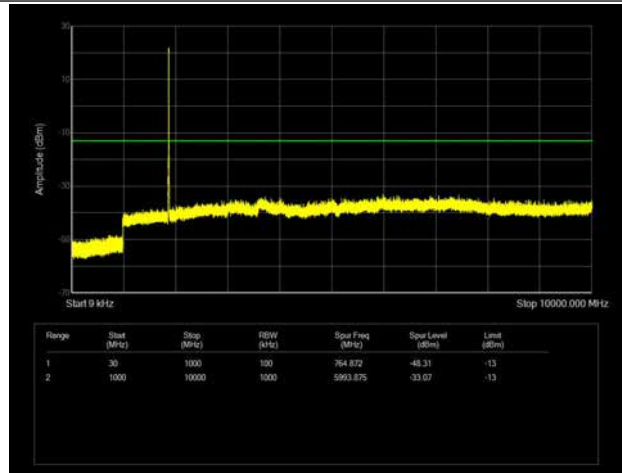

LTE Band 25 _ 3MHz BW _ Middle Channel

QPSK

16QAM

64QAM

LTE Band 25 _ 3MHz BW _ High Channel

QPSK

16QAM

64QAM

LTE Band 25 _ 5MHz BW _ Low Channel

QPSK

16QAM

64QAM

LTE Band 25 _ 5MHz BW _ Middle Channel

QPSK

16QAM

64QAM

LTE Band 25 _ 5MHz BW _ High Channel

QPSK

16QAM

64QAM

LTE Band 25 _ 10MHz BW _ Low Channel

QPSK

16QAM

64QAM

LTE Band 25 _ 10MHz BW _ Middle Channel

QPSK

16QAM

64QAM

LTE Band 25 _ 10MHz BW _ High Channel

QPSK

16QAM

64QAM