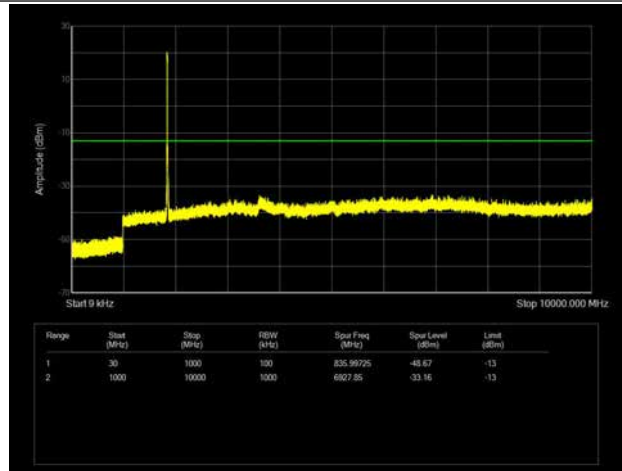

LTE Band 25 _ 5MHz BW _ Low Channel

QPSK

16QAM

64QAM

LTE Band 25 _ 5MHz BW _ Middle Channel

QPSK

16QAM

64QAM

LTE Band 25 _ 5MHz BW _ High Channel

QPSK

16QAM

64QAM

LTE Band 25 _ 10MHz BW _ Low Channel

QPSK

16QAM

64QAM

LTE Band 25 _ 10MHz BW _ Middle Channel

QPSK

16QAM

64QAM

LTE Band 25 _ 10MHz BW _ High Channel

QPSK

16QAM

64QAM