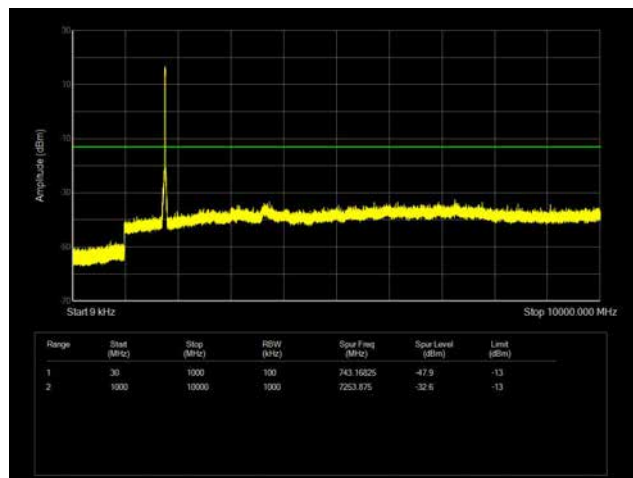

LTE Band 66 _ 20MHz BW _ Low Channel

QPSK

16QAM

64QAM

LTE Band 66 _ 20MHz BW _ Middle Channel

QPSK

16QAM

64QAM

LTE Band 66 _ 20MHz BW _ High Channel

QPSK

16QAM

64QAM

LTE Band 71 _ 5MHz BW _ Low Channel

QPSK

16QAM

64QAM