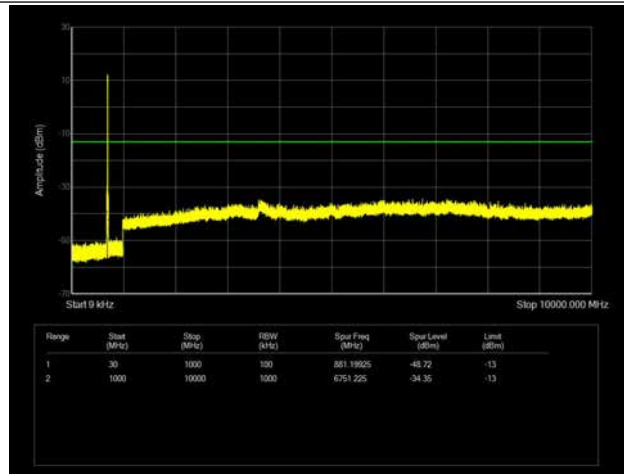

LTE Band 12 _ 5MHz BW _ High Channel

QPSK

16QAM

64QAM

LTE Band 12 _ 10MHz BW _ Low Channel

QPSK

16QAM

64QAM

LTE Band 12 _ 10MHz BW _ Middle Channel

QPSK

16QAM

64QAM

LTE Band 12 _ 10MHz BW _ High Channel

QPSK

16QAM

64QAM

LTE Band 13 _ 5MHz BW _ Low Channel

QPSK

16QAM

64QAM

LTE Band 13 _ 5MHz BW _ Middle Channel

QPSK

16QAM

64QAM

LTE Band 13 _ 5MHz BW _ High Channel

QPSK

16QAM

64QAM

LTE Band 13 _ 10MHz BW _ Middle Channel

QPSK

16QAM

64QAM