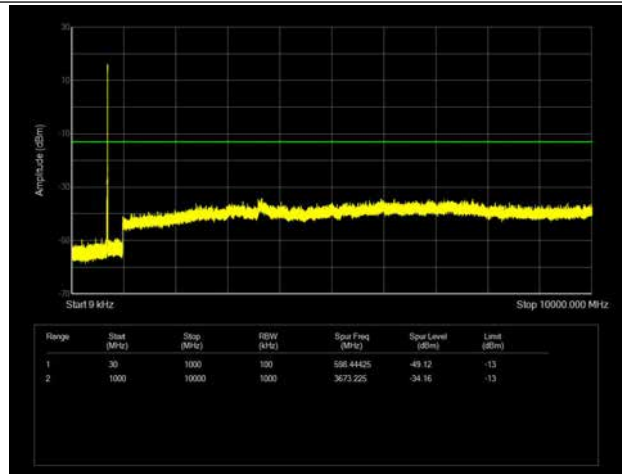

LTE Band 12 _ 1.4MHz BW _ Low Channel

QPSK

16QAM

64QAM

LTE Band 12 _ 1.4MHz BW _ Middle Channel

QPSK

16QAM

64QAM

LTE Band 12 _ 1.4MHz BW _ High Channel

QPSK

16QAM

64QAM

LTE Band 12 _ 3MHz BW _ Low Channel

QPSK

16QAM

64QAM

LTE Band 12 _ 3MHz BW _ Middle Channel

QPSK

16QAM

64QAM

LTE Band 12 _ 3MHz BW _ High Channel

QPSK

16QAM

64QAM