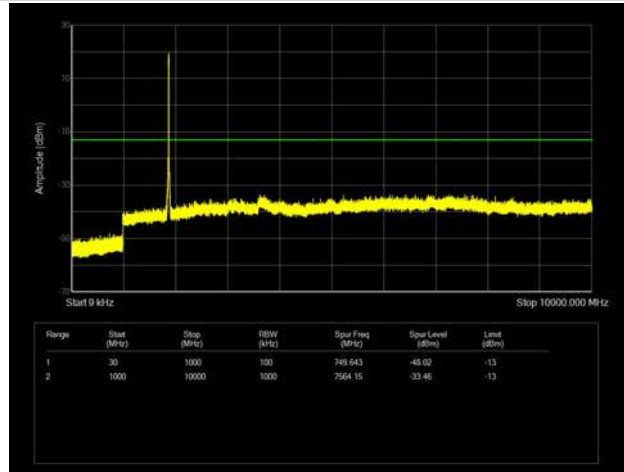

LTE Band 25 _ 10MHz BW _ Middle Channel

QPSK

16QAM

64QAM

LTE Band 25 _ 10MHz BW _ High Channel

QPSK

16QAM

64QAM

LTE Band 25 _ 15MHz BW _ Low Channel

QPSK

16QAM

64QAM

LTE Band 25 _ 15MHz BW _ Middle Channel

QPSK

16QAM

64QAM

LTE Band 25 _ 15MHz BW _ High Channel

QPSK

16QAM

64QAM

LTE Band 25 _ 20MHz BW _ Low Channel

QPSK

16QAM

64QAM