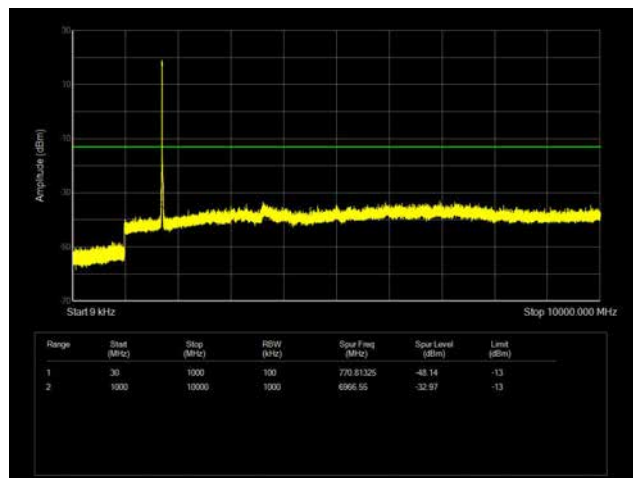

LTE Band 66 _ 5MHz BW _ Middle Channel

QPSK

16QAM

64QAM

LTE Band 66 _ 5MHz BW _ High Channel

QPSK

16QAM

64QAM

LTE Band 66 _ 10MHz BW _ Low Channel

QPSK

16QAM

64QAM

LTE Band 66 _ 10MHz BW _ Middle Channel

QPSK

16QAM

64QAM

LTE Band 66 _ 10MHz BW _ High Channel

QPSK

16QAM

64QAM

LTE Band 66 _ 15MHz BW _ Low Channel

QPSK

16QAM

64QAM