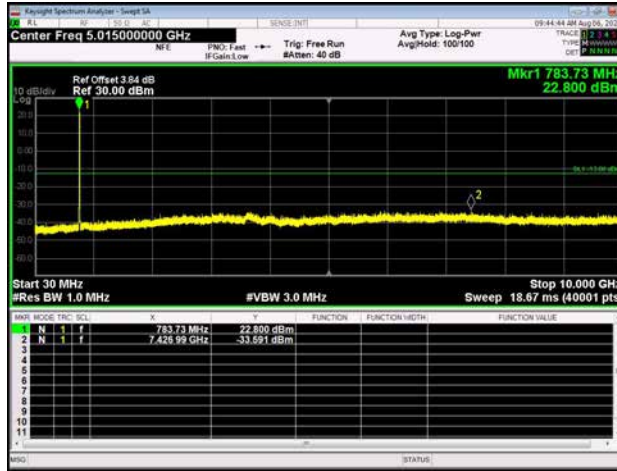

LTE Band 13 _ 5MHz BW _ Low Channel

QPSK

16QAM

64QAM

LTE Band 13 _ 5MHz BW _ Middle Channel

QPSK

16QAM

64QAM

LTE Band 13 _ 5MHz BW _ High Channel

QPSK

16QAM

64QAM

LTE Band 13 _ 10MHz BW _ Middle Channel

QPSK

16QAM

64QAM