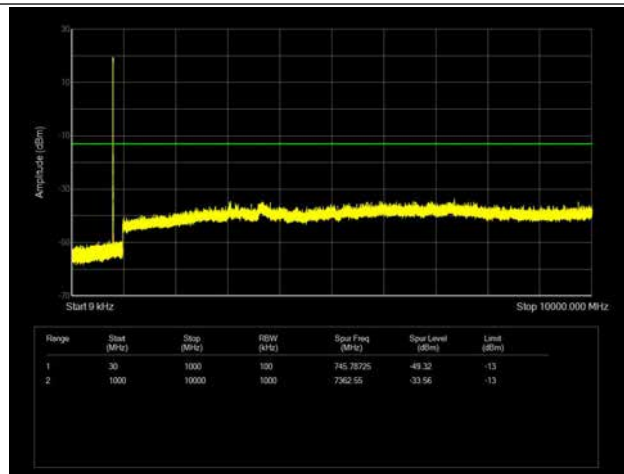

LTE Band 25 _ 20MHz BW _ Middle Channel

QPSK

16QAM

64QAM

LTE Band 25 _ 20MHz BW _ High Channel

QPSK

16QAM

64QAM

LTE Band 26 _ 1.4MHz BW _ Low Channel

QPSK

16QAM

64QAM

LTE Band 26 _ 1.4MHz BW _ Middle Channel

QPSK

16QAM

64QAM

LTE Band 26 _ 1.4MHz BW _ High Channel

QPSK

16QAM

64QAM

LTE Band 26 _ 3MHz BW _ Low Channel

QPSK

16QAM

64QAM