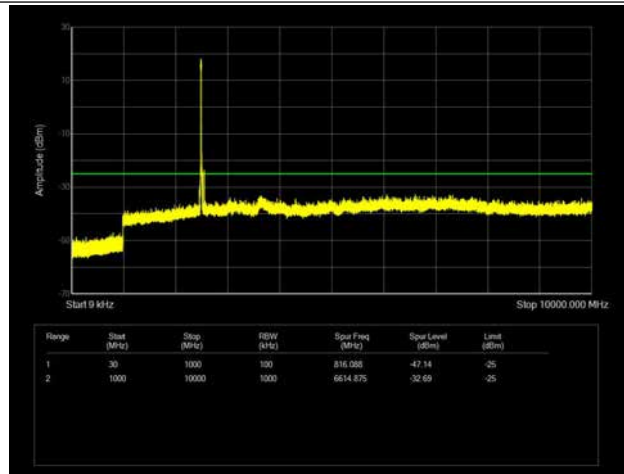

LTE Band 41 _ 10MHz BW _ High Channel

QPSK

16QAM

64QAM

LTE Band 41 _ 15MHz BW _ Low Channel

QPSK

16QAM

64QAM

LTE Band 41 _ 15MHz BW _ Middle Channel

QPSK

16QAM

64QAM

LTE Band 41 _ 15MHz BW _ High Channel

QPSK

16QAM

64QAM