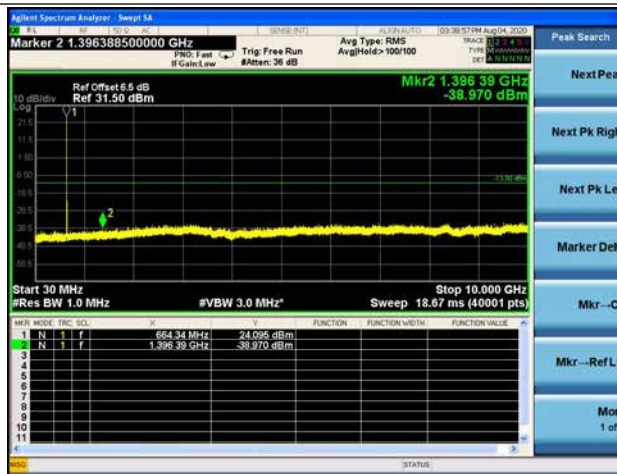

64QAM

LTE Band 71 _ 10MHz BW _ Middle Channel

QPSK