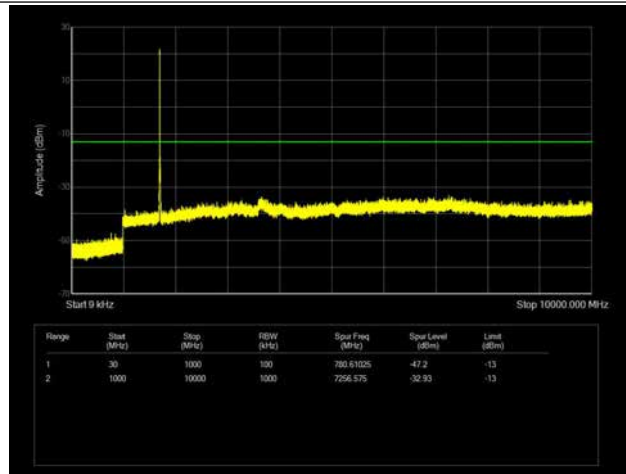

LTE Band 66 _ 3MHz BW _ Low Channel

QPSK

16QAM

64QAM

LTE Band 66 _ 3MHz BW _ Middle Channel

QPSK

16QAM

64QAM

LTE Band 66 _ 3MHz BW _ High Channel

QPSK

16QAM

64QAM

LTE Band 66 _ 5MHz BW _ Low Channel

QPSK

16QAM

64QAM

LTE Band 66 _ 5MHz BW _ Middle Channel

QPSK

16QAM

64QAM

LTE Band 66 _ 5MHz BW _ High Channel

QPSK

16QAM

64QAM