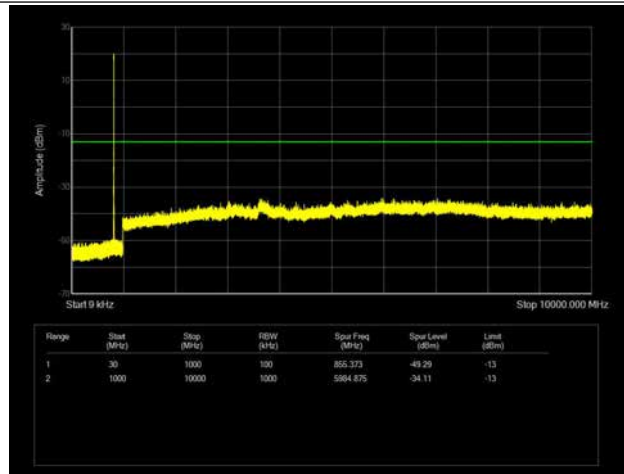

LTE Band 25 _ 20MHz BW _ Middle Channel

QPSK

16QAM

64QAM

LTE Band 25 _ 20MHz BW _ High Channel

QPSK

16QAM

64QAM

LTE Band 26 _ 1.4MHz BW _ Low Channel

QPSK

16QAM

64QAM

LTE Band 26 _ 1.4MHz BW _ Middle Channel

QPSK

16QAM

64QAM

LTE Band 26 _ 1.4MHz BW _ High Channel

QPSK

16QAM

64QAM

LTE Band 26 _ 3MHz BW _ Low Channel

QPSK

16QAM

64QAM