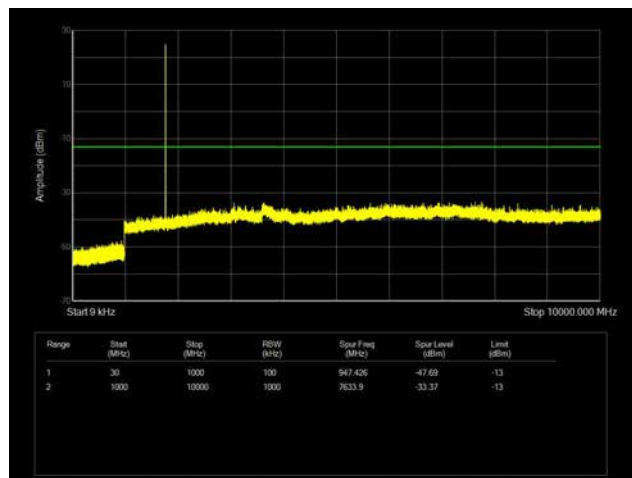

LTE Band 41 _ 20MHz BW _ High Channel

QPSK

16QAM

64QAM

LTE Band 66 _ 1.4MHz BW _ Low Channel

QPSK

16QAM

64QAM

LTE Band 66 _ 1.4MHz BW _ Middle Channel

QPSK

16QAM

64QAM

LTE Band 66 _ 1.4MHz BW _ High Channel

QPSK

16QAM

64QAM

LTE Band 66 _ 3MHz BW _ Low Channel

QPSK

16QAM

64QAM

LTE Band 66 _ 3MHz BW _ Middle Channel

QPSK

16QAM

64QAM