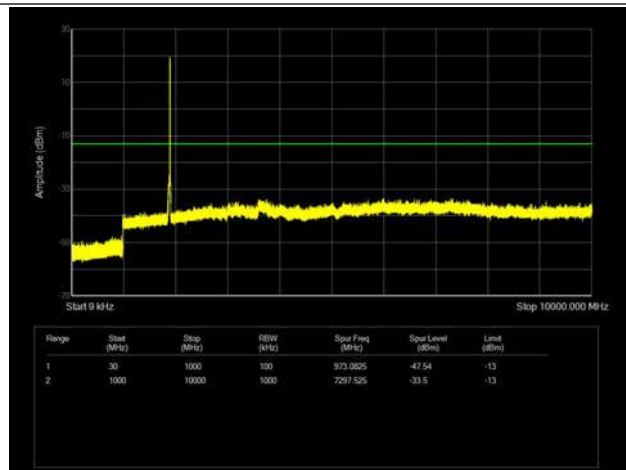

LTE Band 25 _ 15MHz BW _ Low Channel

QPSK

16QAM

64QAM

LTE Band 25 _ 15MHz BW _ Middle Channel

QPSK

16QAM

64QAM

LTE Band 25 _ 15MHz BW _ High Channel

QPSK

16QAM

64QAM

LTE Band 25 _ 20MHz BW _ Low Channel

QPSK

16QAM

64QAM

LTE Band 25 _ 20MHz BW _ Middle Channel

QPSK

16QAM

64QAM

LTE Band 25 _ 20MHz BW _ High Channel

QPSK

16QAM

64QAM