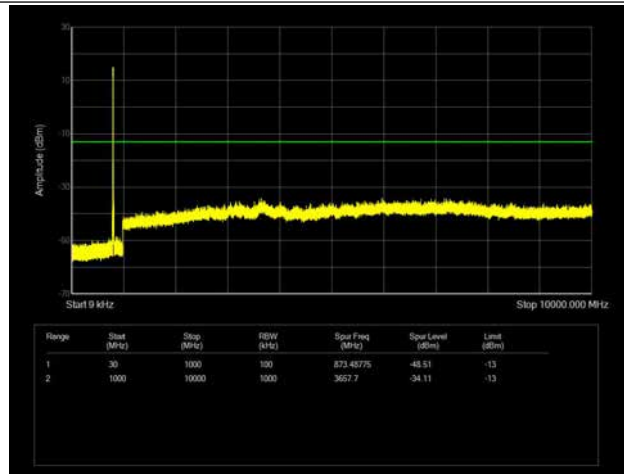

LTE Band 26 _ 1.4MHz BW _ High Channel

QPSK

16QAM

64QAM

LTE Band 26 _ 3MHz BW _ Low Channel

QPSK

16QAM

64QAM

LTE Band 26 _ 3MHz BW _ Middle Channel

QPSK

16QAM

64QAM

LTE Band 26 _ 3MHz BW _ High Channel

QPSK

16QAM

64QAM

LTE Band 26 _ 5MHz BW _ Low Channel

QPSK

16QAM

64QAM

LTE Band 26 _ 5MHz BW _ Middle Channel

QPSK

16QAM

64QAM