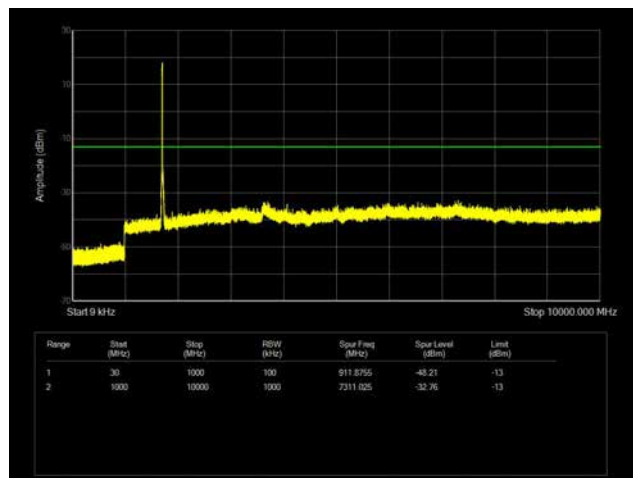

LTE Band 66 _ 10MHz BW _ Low Channel

QPSK

16QAM

64QAM

LTE Band 66 _ 10MHz BW _ Middle Channel

QPSK

16QAM

64QAM

LTE Band 66 _ 10MHz BW _ High Channel

QPSK

16QAM

64QAM

LTE Band 66 _ 15MHz BW _ Low Channel

QPSK

16QAM

64QAM

LTE Band 66 _ 15MHz BW _ Middle Channel

QPSK

16QAM

64QAM

LTE Band 66 _ 15MHz BW _ High Channel

QPSK

16QAM

64QAM