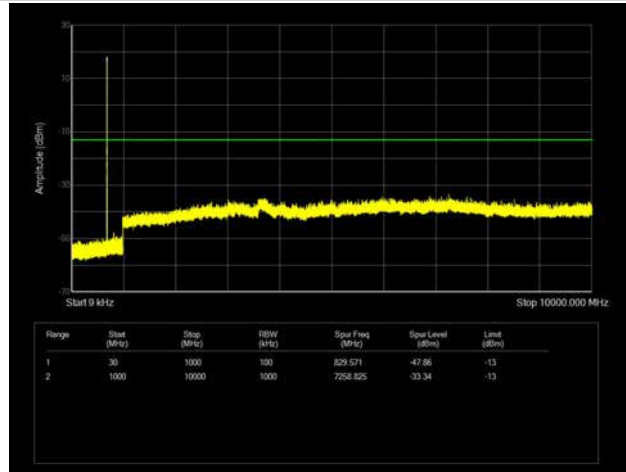

LTE Band 5 _ 10MHz BW _ Middle Channel

QPSK

16QAM

64QAM

LTE Band 5 _ 10MHz BW _ High Channel

QPSK

16QAM

64QAM

LTE Band 12 _ 1.4MHz BW _ Low Channel

QPSK

16QAM

64QAM

LTE Band 12 _ 1.4MHz BW _ Middle Channel

QPSK

16QAM

64QAM