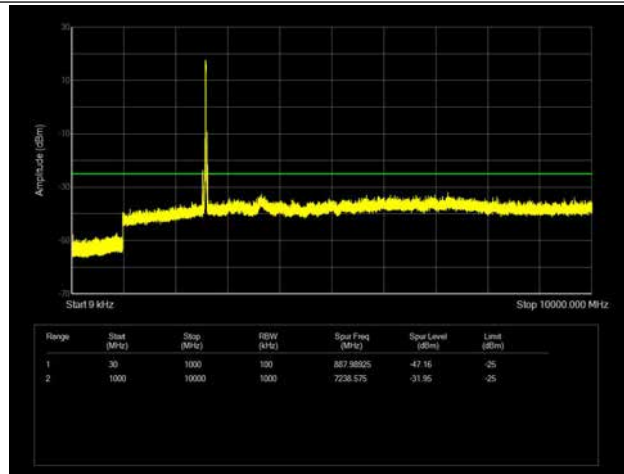

LTE Band 41 _ 20MHz BW _ Low Channel

QPSK

16QAM

64QAM

LTE Band 41 _ 20MHz BW _ Middle Channel

QPSK

16QAM

64QAM

LTE Band 41 _ 20MHz BW _ High Channel

QPSK

16QAM

64QAM

LTE Band 66 _ 1.4MHz BW _ Low Channel

QPSK

16QAM

64QAM

LTE Band 66 _ 1.4MHz BW _ Middle Channel

QPSK

16QAM

64QAM

LTE Band 66 _ 1.4MHz BW _ High Channel

QPSK

16QAM

64QAM