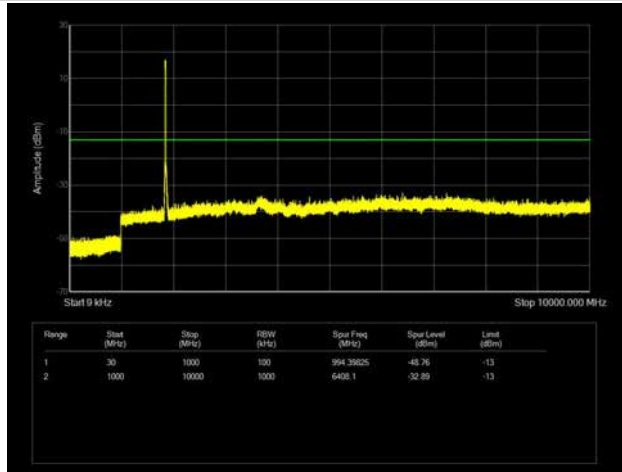

LTE Band 25 _ 15MHz BW _ Low Channel

QPSK

16QAM

64QAM

LTE Band 25 _ 15MHz BW _ Middle Channel

QPSK

16QAM

64QAM

LTE Band 25 _ 15MHz BW _ High Channel

QPSK

16QAM

64QAM

LTE Band 25 _ 20MHz BW _ Low Channel

QPSK

16QAM

64QAM

LTE Band 25 _ 20MHz BW _ Middle Channel

QPSK

16QAM

64QAM

LTE Band 25 _ 20MHz BW _ High Channel

QPSK

16QAM

64QAM