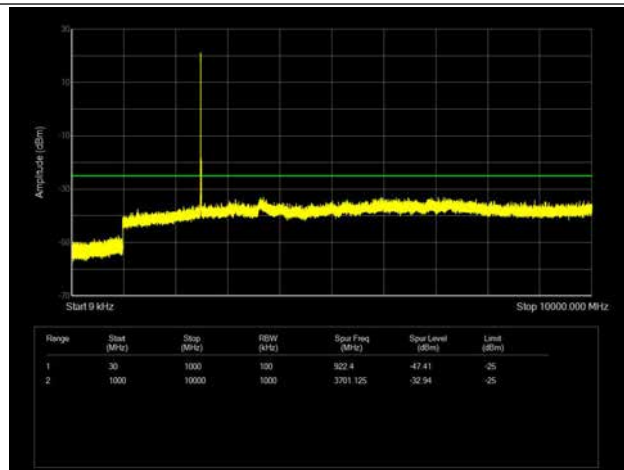

LTE Band 26 _ 15MHz BW _ Low Channel

QPSK

16QAM

64QAM

LTE Band 26 _ 15MHz BW _ Middle Channel

QPSK

16QAM

64QAM

LTE Band 26 _ 15MHz BW _ High Channel

QPSK

16QAM

64QAM

LTE Band 41 _ 5MHz BW _ Low Channel

QPSK

16QAM

64QAM