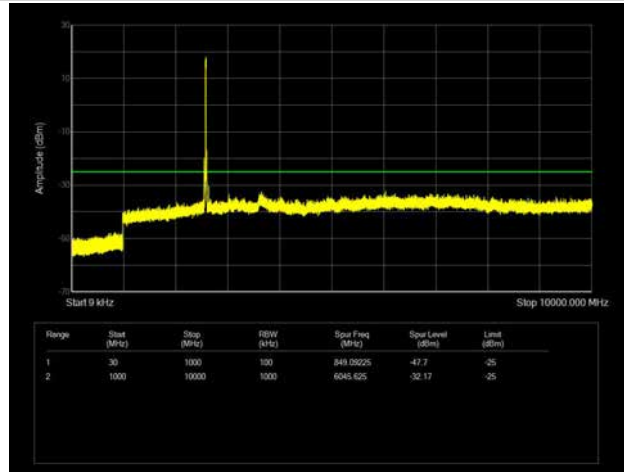

LTE Band 41 _ 15MHz BW _ Middle Channel

QPSK

16QAM

64QAM