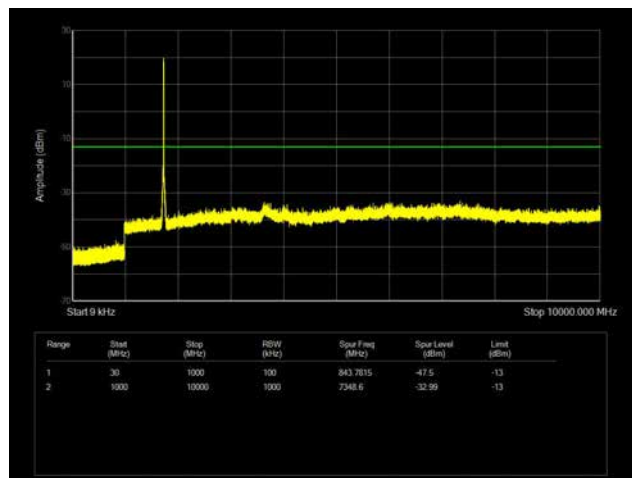

LTE Band 66 _ 10MHz BW _ High Channel

QPSK

16QAM

64QAM

LTE Band 66 _ 15MHz BW _ Low Channel

QPSK

16QAM

64QAM

LTE Band 66 _ 15MHz BW _ Middle Channel

QPSK

16QAM

64QAM

LTE Band 66 _ 15MHz BW _ High Channel

QPSK

16QAM

64QAM

LTE Band 66 _ 20MHz BW _ Low Channel

QPSK

16QAM

64QAM

LTE Band 66 _ 20MHz BW _ Middle Channel

QPSK

16QAM

64QAM