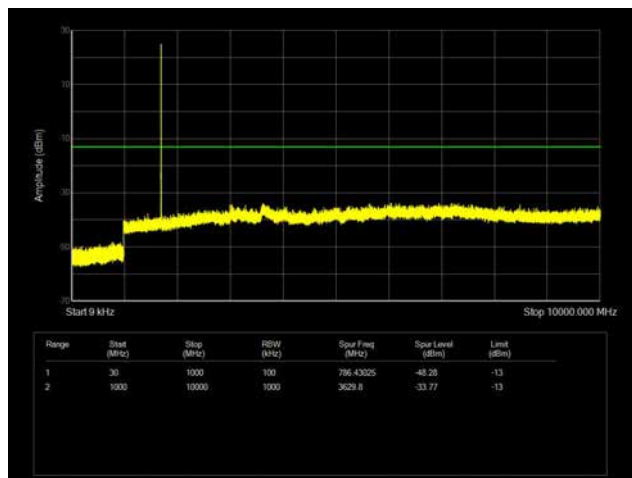

LTE Band 41 _ 20MHz BW _ High Channel

QPSK

16QAM

64QAM

LTE Band 66 _ 1.4MHz BW _ Low Channel

QPSK

16QAM

64QAM

LTE Band 66 _ 1.4MHz BW _ Middle Channel

QPSK

16QAM

64QAM

LTE Band 66 _ 1.4MHz BW _ High Channel

QPSK

16QAM

64QAM