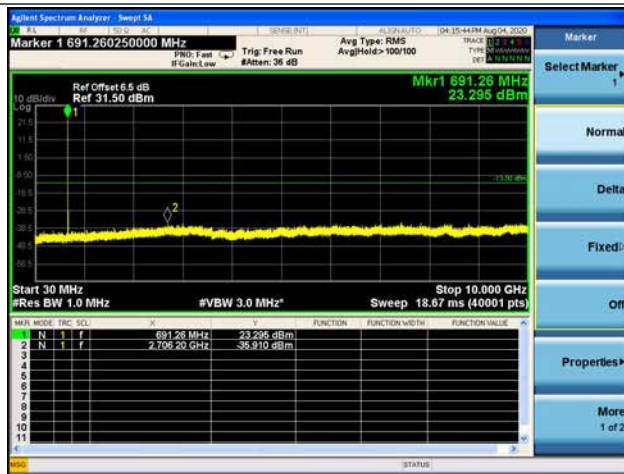

16QAM

64QAM

LTE Band 71 _ 15MHz BW _ High Channel

QPSK

LTE Band 71 _ 5MHz BW _ Low Channel

QPSK

16QAM

64QAM

LTE Band 71 _ 20MHz BW _ Low Channel

QPSK