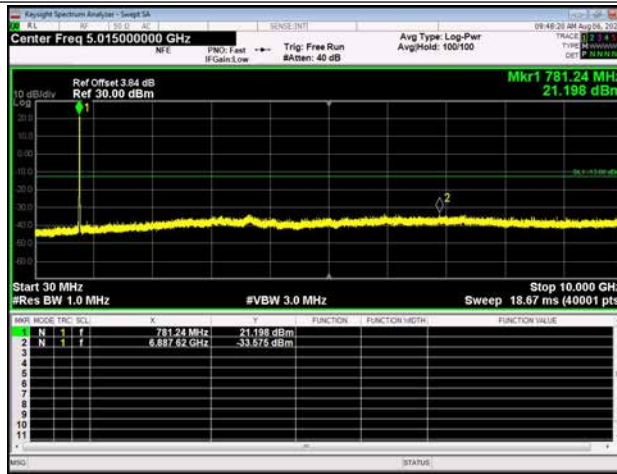

LTE Band 13 _ 5MHz BW _ High Channel

QPSK

16QAM

64QAM

LTE Band 13 _ 10MHz BW _ Middle Channel

QPSK

16QAM

64QAM

LTE Band 25 _ 1.4MHz BW _ Low Channel

QPSK

16QAM

64QAM

LTE Band 25 _ 1.4MHz BW _ Middle Channel

QPSK

16QAM

64QAM