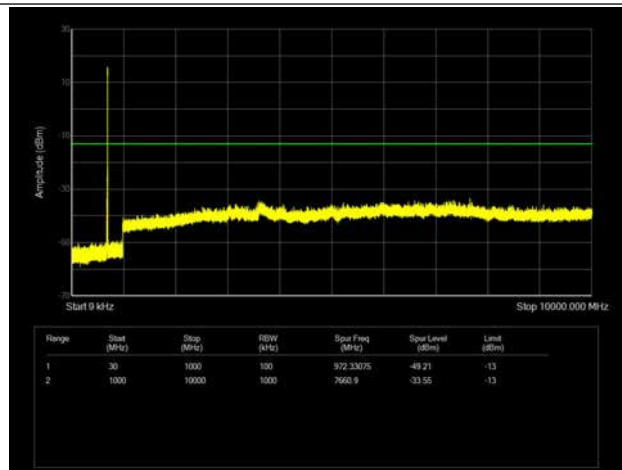

LTE Band 12 _ 1.4MHz BW _ High Channel

QPSK

16QAM

64QAM

LTE Band 12 _ 3MHz BW _ Low Channel

QPSK

16QAM

64QAM

LTE Band 12 _ 3MHz BW _ Middle Channel

QPSK

16QAM

64QAM

LTE Band 12 _ 3MHz BW _ High Channel

QPSK

16QAM

64QAM

LTE Band 12 _ 5MHz BW _ Low Channel

QPSK

16QAM

64QAM

LTE Band 12 _ 5MHz BW _ Middle Channel

QPSK

16QAM

64QAM