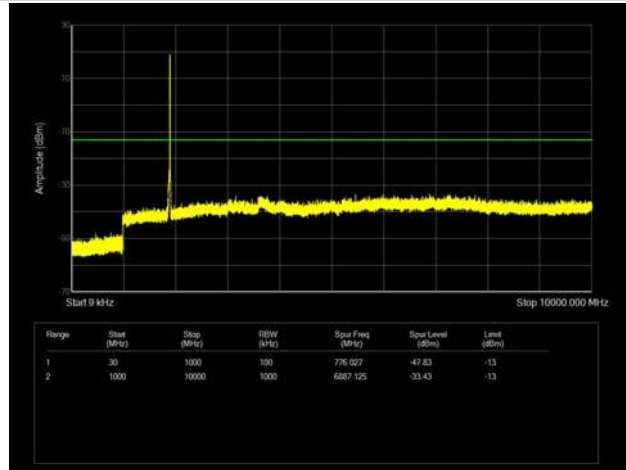

LTE Band 25 _ 10MHz BW _ Middle Channel

QPSK

16QAM

64QAM

LTE Band 25 _ 10MHz BW _ High Channel

QPSK

16QAM

64QAM

LTE Band 25 _ 15MHz BW _ Low Channel

QPSK

16QAM

64QAM

LTE Band 25 _ 15MHz BW _ Middle Channel

QPSK

16QAM

64QAM

LTE Band 25 _ 15MHz BW _ High Channel

QPSK

16QAM

64QAM

LTE Band 25 _ 20MHz BW _ Low Channel

QPSK

16QAM

64QAM

LTE Band 25 _ 20MHz BW _ Middle Channel

QPSK

16QAM

64QAM

LTE Band 25 _ 20MHz BW _ High Channel

QPSK

16QAM

64QAM