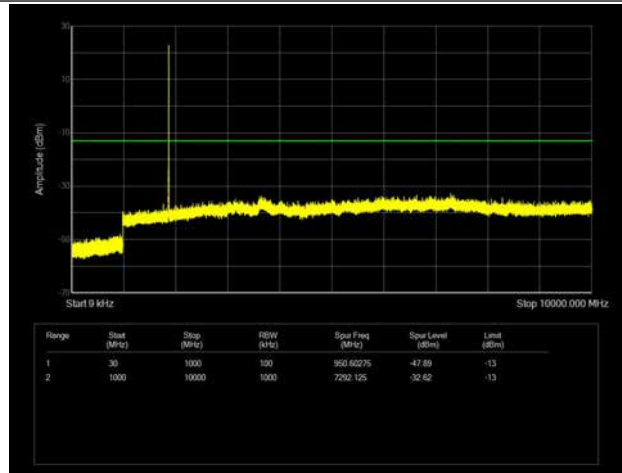

LTE Band 25 _ 1.4MHz BW _ High Channel

QPSK

16QAM

64QAM

LTE Band 25 _ 3MHz BW _ Low Channel

QPSK

16QAM

64QAM

LTE Band 25 _ 3MHz BW _ Middle Channel

QPSK

16QAM

64QAM

LTE Band 25 _ 3MHz BW _ High Channel

QPSK

16QAM

64QAM

LTE Band 25 _ 5MHz BW _ Low Channel

QPSK

16QAM

64QAM

LTE Band 25 _ 5MHz BW _ Middle Channel

QPSK

16QAM

64QAM