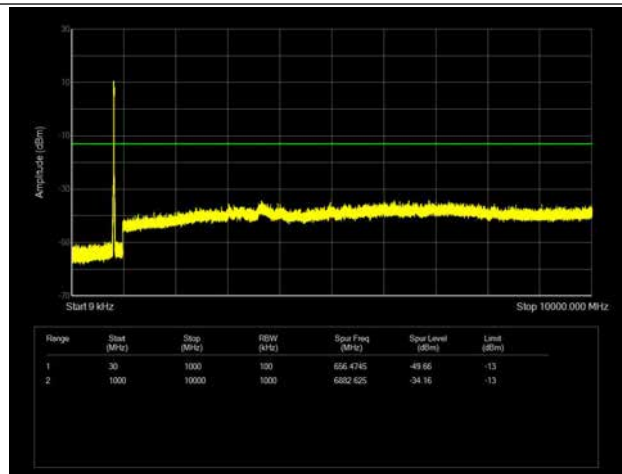

LTE Band 26 _ 10MHz BW _ Middle Channel

QPSK

16QAM

64QAM

LTE Band 26 _ 10MHz BW _ High Channel

QPSK

16QAM

64QAM

LTE Band 26 _ 15MHz BW _ Low Channel

QPSK

16QAM

64QAM

LTE Band 26 _ 15MHz BW _ Middle Channel

QPSK

16QAM

64QAM

LTE Band 26 _ 15MHz BW _ High Channel

QPSK

16QAM

64QAM

LTE Band 41 _ 5MHz BW _ Low Channel

QPSK

16QAM

64QAM