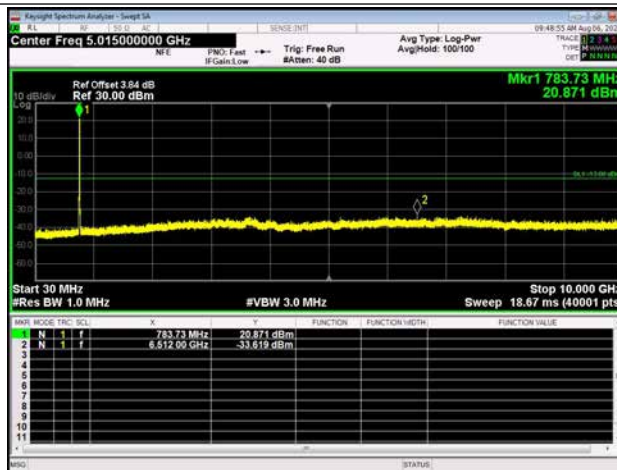

LTE Band 13 _ 5MHz BW _ Low Channel

QPSK

16QAM

64QAM

LTE Band 13 _ 5MHz BW _ Middle Channel

QPSK

16QAM

64QAM

LTE Band 13 _ 5MHz BW _ High Channel

QPSK

16QAM

64QAM

LTE Band 13 _ 10MHz BW _ Middle Channel

QPSK

16QAM

64QAM

LTE Band 25 _ 1.4MHz BW _ Low Channel

QPSK

16QAM

64QAM

LTE Band 25 _ 1.4MHz BW _ Middle Channel

QPSK

16QAM

64QAM