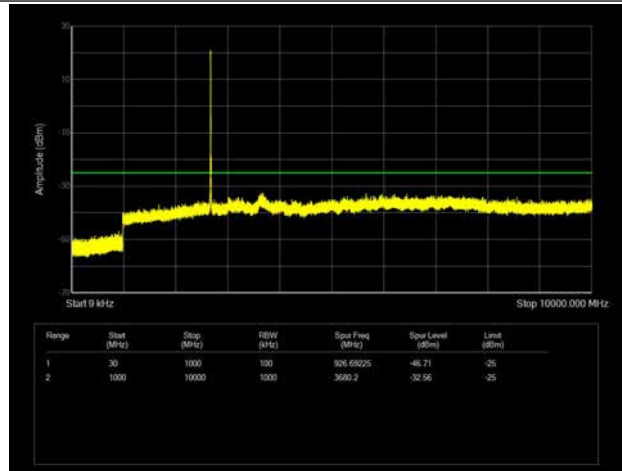

LTE Band 26 _ 15MHz BW _ High Channel

QPSK

16QAM

64QAM

LTE Band 41 _ 5MHz BW _ Low Channel

QPSK

16QAM

64QAM

LTE Band 41 _ 5MHz BW _ Middle Channel

QPSK

16QAM

64QAM

LTE Band 41 _ 5MHz BW _ High Channel

QPSK

16QAM

64QAM