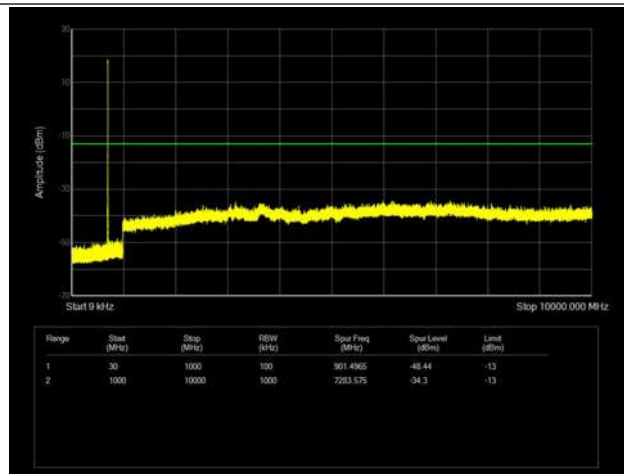

LTE Band 12 _ 1.4MHz BW _ Low Channel

QPSK

16QAM

64QAM

LTE Band 12 _ 1.4MHz BW _ Middle Channel

QPSK

16QAM

64QAM

LTE Band 12 _ 1.4MHz BW _ High Channel

QPSK

16QAM

64QAM

LTE Band 12 _ 3MHz BW _ Low Channel

QPSK

16QAM

64QAM

LTE Band 12 _ 3MHz BW _ Middle Channel

QPSK

16QAM

64QAM

LTE Band 12 _ 3MHz BW _ High Channel

QPSK

16QAM

64QAM