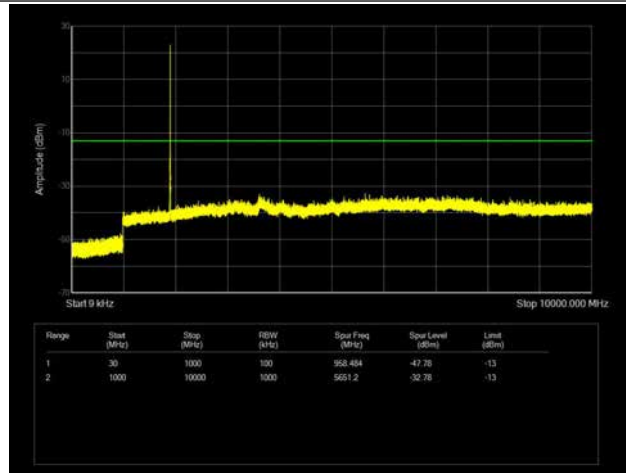

LTE Band 25 _ 1.4MHz BW _ High Channel

QPSK

16QAM

64QAM

LTE Band 25 _ 3MHz BW _ Low Channel

QPSK

16QAM

64QAM

LTE Band 25 _ 3MHz BW _ Middle Channel

QPSK

16QAM

64QAM

LTE Band 25 _ 3MHz BW _ High Channel

QPSK

16QAM

64QAM

LTE Band 25 _ 5MHz BW _ Low Channel

QPSK

16QAM

64QAM

LTE Band 25 _ 5MHz BW _ Middle Channel

QPSK

16QAM

64QAM