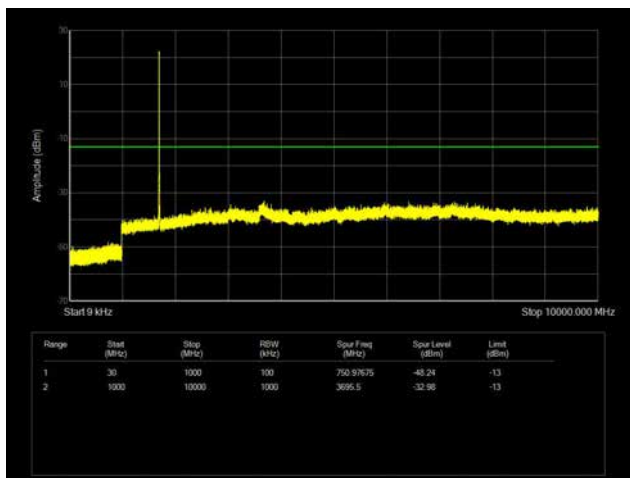

LTE Band 66 _ 1.4MHz BW _ Middle Channel

QPSK

16QAM

64QAM

LTE Band 66 _ 1.4MHz BW _ High Channel

QPSK

16QAM

64QAM

LTE Band 66 _ 3MHz BW _ Low Channel

QPSK

16QAM

64QAM

LTE Band 66 _ 3MHz BW _ Middle Channel

QPSK

16QAM

64QAM

LTE Band 66 _ 3MHz BW _ High Channel

QPSK

16QAM

64QAM

LTE Band 66 _ 5MHz BW _ Low Channel

QPSK

16QAM

64QAM