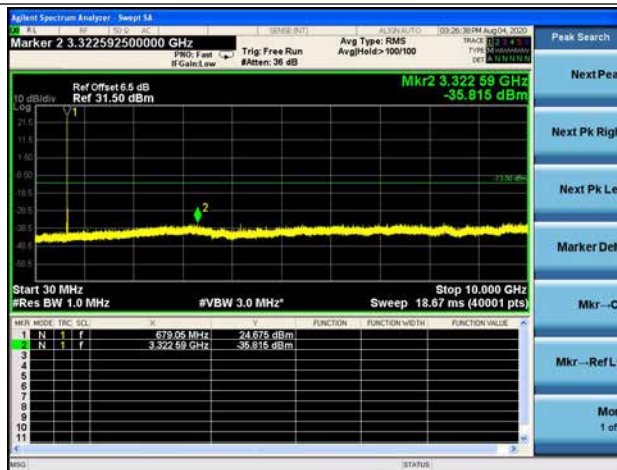

LTE Band 71 _ 10MHz BW _ High Channel

QPSK

LTE Band 71 _ 5MHz BW _ Low Channel

QPSK

16QAM

64QAM

LTE Band 71 _ 15MHz BW _ Low Channel

QPSK