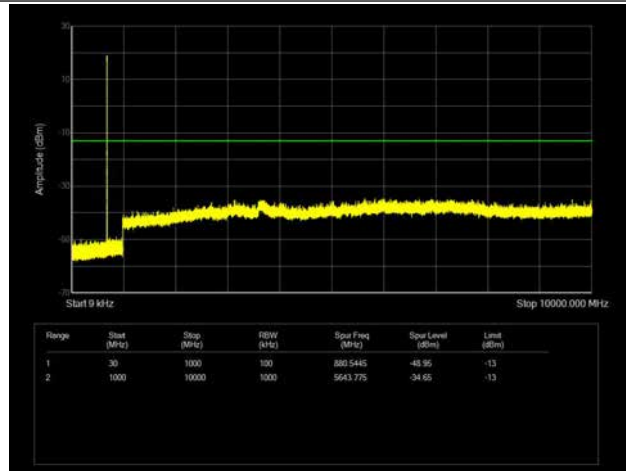

LTE Band 5 _ 10MHz BW _ Middle Channel

QPSK

16QAM

64QAM

LTE Band 5 _ 10MHz BW _ High Channel

QPSK

16QAM

64QAM

LTE Band 12 _ 1.4MHz BW _ Low Channel

QPSK

16QAM

64QAM

LTE Band 12 _ 1.4MHz BW _ Middle Channel

QPSK

16QAM

64QAM

LTE Band 12 _ 1.4MHz BW _ High Channel

QPSK

16QAM

64QAM

LTE Band 12 _ 3MHz BW _ Low Channel

QPSK

16QAM

64QAM

LTE Band 12 _ 3MHz BW _ Middle Channel

QPSK

16QAM

64QAM

LTE Band 12 _ 3MHz BW _ High Channel

QPSK

16QAM

64QAM