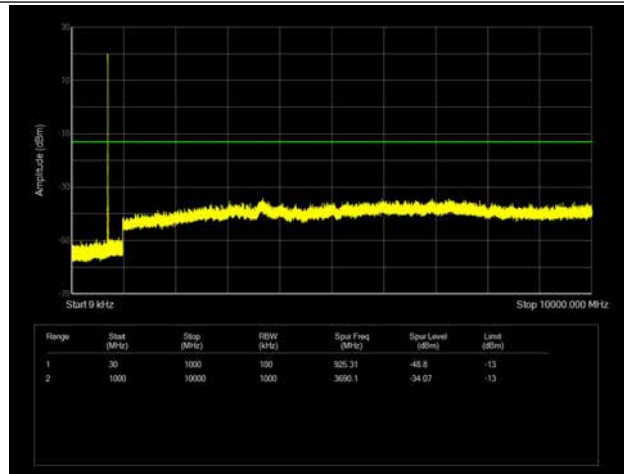

LTE Band 5 _ 10MHz BW _ Middle Channel

QPSK

16QAM

64QAM

LTE Band 5 _ 10MHz BW _ High Channel

QPSK

16QAM

64QAM

LTE Band 12 _ 1.4MHz BW _ Low Channel

QPSK

16QAM

64QAM

LTE Band 12 _ 1.4MHz BW _ Middle Channel

QPSK

16QAM

64QAM

LTE Band 12 _ 1.4MHz BW _ High Channel

QPSK

16QAM

64QAM

LTE Band 12 _ 3MHz BW _ Low Channel

QPSK

16QAM

64QAM