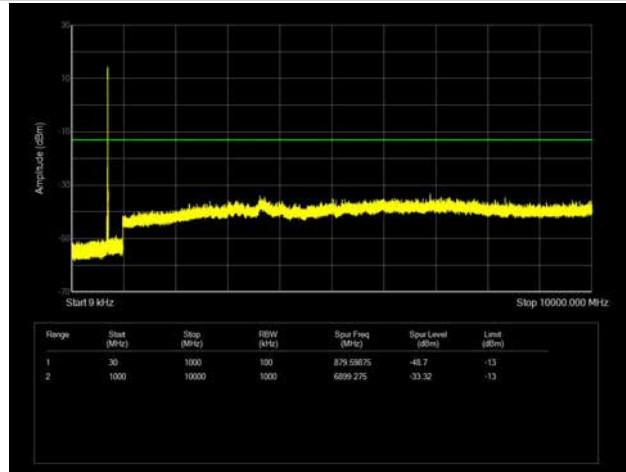

LTE Band 12 _ 3MHz BW _ Middle Channel

QPSK

16QAM

64QAM

LTE Band 12 _ 3MHz BW _ High Channel

QPSK

16QAM

64QAM

LTE Band 12 _ 5MHz BW _ Low Channel

QPSK

16QAM

64QAM

LTE Band 12 _ 5MHz BW _ Middle Channel

QPSK

16QAM

64QAM

LTE Band 12 _ 5MHz BW _ High Channel

QPSK

16QAM

64QAM

LTE Band 12 _ 10MHz BW _ Low Channel

QPSK

16QAM

64QAM