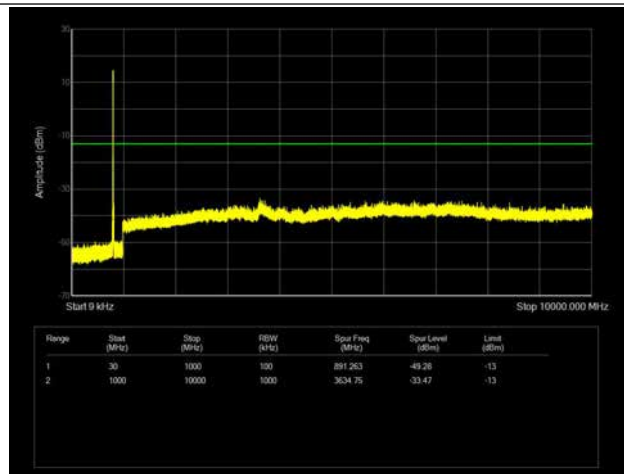

LTE Band 26 _ 3MHz BW _ Middle Channel

QPSK

16QAM

64QAM

LTE Band 26 _ 3MHz BW _ High Channel

QPSK

16QAM

64QAM

LTE Band 26 _ 5MHz BW _ Low Channel

QPSK

16QAM

64QAM

LTE Band 26 _ 5MHz BW _ Middle Channel

QPSK

16QAM

64QAM

LTE Band 26 _ 5MHz BW _ High Channel

QPSK

16QAM

64QAM

LTE Band 26 _ 10MHz BW _ Low Channel

QPSK

16QAM

64QAM