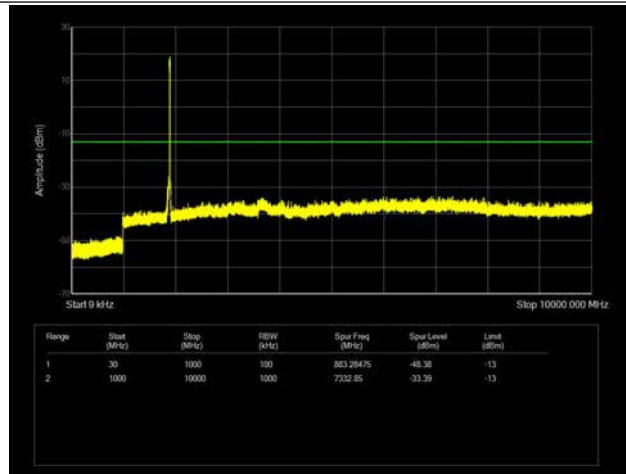

LTE Band 25 _ 15MHz BW _ High Channel

QPSK

16QAM

64QAM

LTE Band 25 _ 20MHz BW _ Low Channel

QPSK

16QAM

64QAM

LTE Band 25 _ 20MHz BW _ Middle Channel

QPSK

16QAM

64QAM

LTE Band 25 _ 20MHz BW _ High Channel

QPSK

16QAM

64QAM

LTE Band 26 _ 1.4MHz BW _ Low Channel

QPSK

16QAM

64QAM

LTE Band 26 _ 1.4MHz BW _ Middle Channel

QPSK

16QAM

64QAM