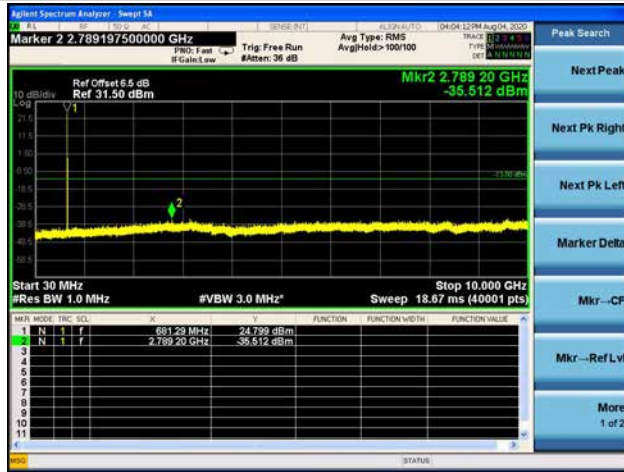

LTE Band 71 _ 10MHz BW _ High Channel

QPSK

LTE Band 71 _ 5MHz BW _ Low Channel

QPSK

16QAM

64QAM

LTE Band 71 _ 15MHz BW _ Low Channel

QPSK

LTE Band 71 _ 5MHz BW _ Low Channel

QPSK

16QAM

64QAM

LTE Band 71 _ 15MHz BW _ Middle Channel

QPSK

LTE Band 71 _ 5MHz BW _ Low Channel

QPSK

16QAM

64QAM

LTE Band 71 _ 15MHz BW _ High Channel

QPSK

LTE Band 71 _ 5MHz BW _ Low Channel

QPSK

16QAM

64QAM

LTE Band 71 _ 20MHz BW _ Low Channel

QPSK