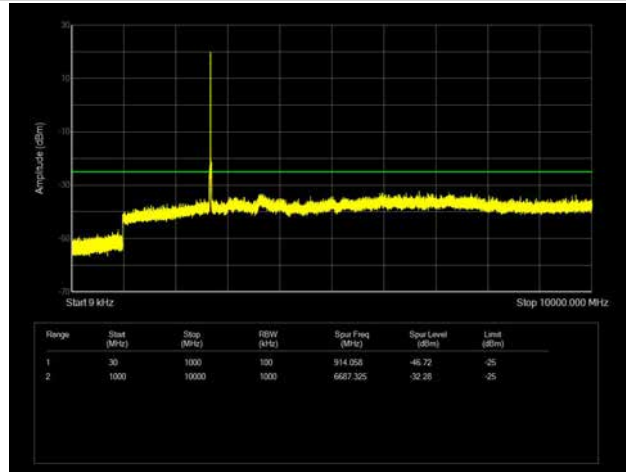

LTE Band 41 _ 10MHz BW _ High Channel

QPSK

16QAM

64QAM