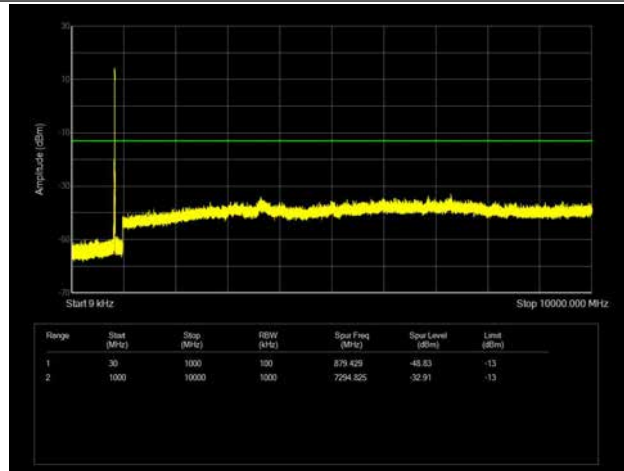

LTE Band 26 _ 5MHz BW _ Low Channel

QPSK

16QAM

64QAM

LTE Band 26 _ 5MHz BW _ Middle Channel

QPSK

16QAM

64QAM

LTE Band 26 _ 5MHz BW _ High Channel

QPSK

16QAM

64QAM

LTE Band 26 _ 10MHz BW _ Low Channel

QPSK

16QAM

64QAM

LTE Band 26 _ 10MHz BW _ Middle Channel

QPSK

16QAM

64QAM

LTE Band 26 _ 10MHz BW _ High Channel

QPSK

16QAM

64QAM