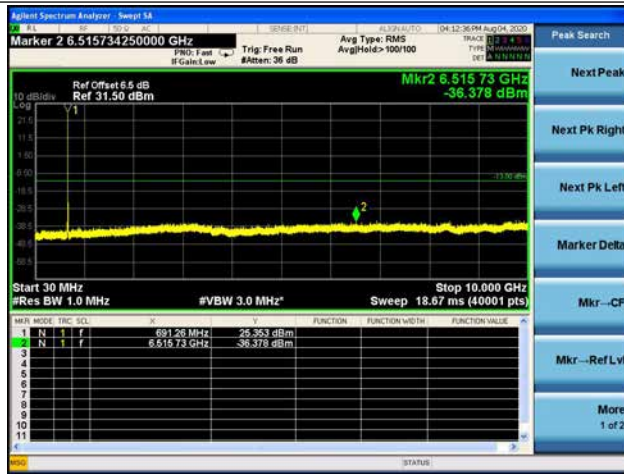

16QAM

64QAM

LTE Band 71 _ 15MHz BW _ High Channel

QPSK

LTE Band 71 _ 5MHz BW _ Low Channel

QPSK

16QAM

64QAM

LTE Band 71 _ 20MHz BW _ Low Channel

QPSK