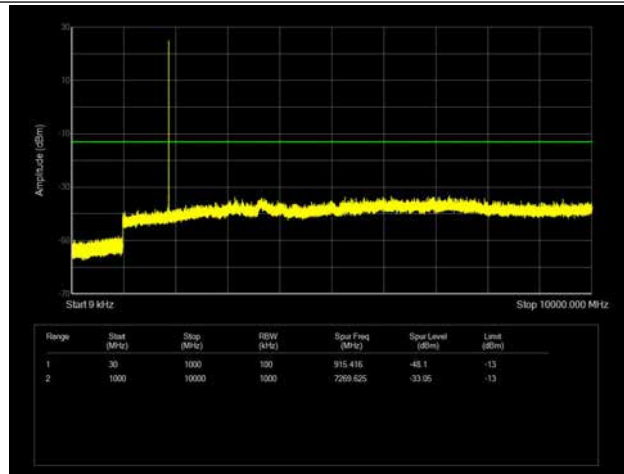

LTE Band 13 _ 5MHz BW _ High Channel

QPSK

16QAM

64QAM

LTE Band 13 _ 10MHz BW _ Middle Channel

QPSK

16QAM

64QAM

LTE Band 25 _ 1.4MHz BW _ Low Channel

QPSK

16QAM

64QAM

LTE Band 25 _ 1.4MHz BW _ Middle Channel

QPSK

16QAM

64QAM

LTE Band 25 _ 1.4MHz BW _ High Channel

QPSK

16QAM

64QAM

LTE Band 25 _ 3MHz BW _ Low Channel

QPSK

16QAM

64QAM

LTE Band 25 _ 3MHz BW _ Middle Channel

QPSK

16QAM

64QAM

LTE Band 25 _ 3MHz BW _ High Channel

QPSK

16QAM

64QAM