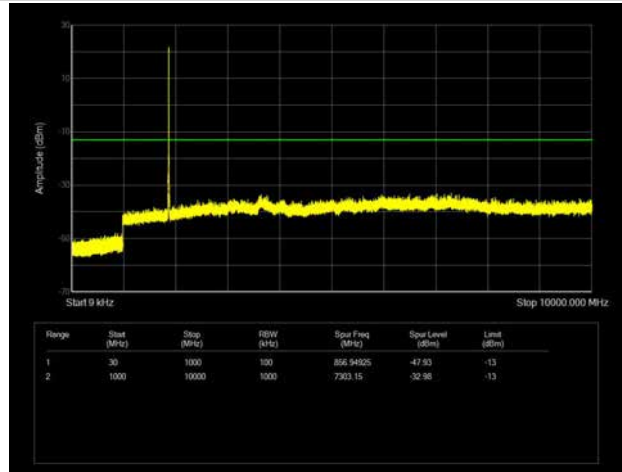

LTE Band 25 _ 3MHz BW _ Middle Channel

QPSK

16QAM

64QAM

LTE Band 25 _ 3MHz BW _ High Channel

QPSK

16QAM

64QAM

LTE Band 25 _ 5MHz BW _ Low Channel

QPSK

16QAM

64QAM

LTE Band 25 _ 5MHz BW _ Middle Channel

QPSK

16QAM

64QAM

LTE Band 25 _ 5MHz BW _ High Channel

QPSK

16QAM

64QAM

LTE Band 25 _ 10MHz BW _ Low Channel

QPSK

16QAM

64QAM