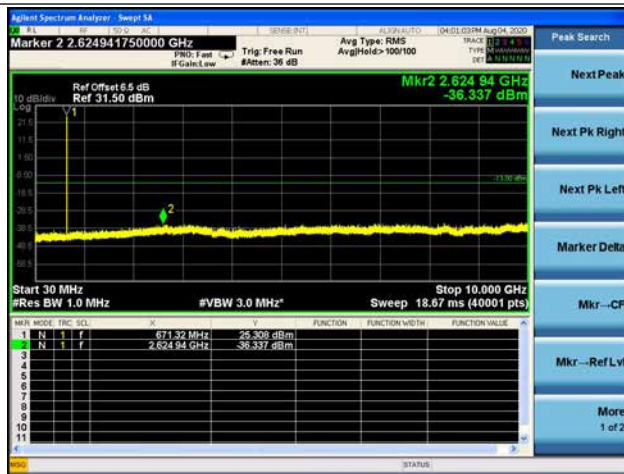

LTE Band 71 _ 10MHz BW _ High Channel

QPSK

LTE Band 71 _ 5MHz BW _ Low Channel

QPSK

16QAM

64QAM

LTE Band 71 _ 15MHz BW _ Low Channel

QPSK

LTE Band 71 _ 5MHz BW _ Low Channel

QPSK

16QAM

64QAM

LTE Band 71 _ 15MHz BW _ Middle Channel

QPSK

LTE Band 71 _ 5MHz BW _ Low Channel

QPSK

LTE Band 71 _ 20MHz BW _ Low Channel

QPSK