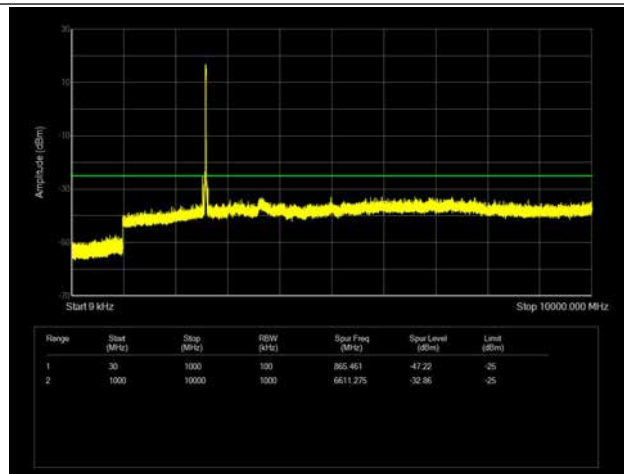

LTE Band 41 _ 20MHz BW _ Low Channel

QPSK

16QAM

64QAM

LTE Band 41 _ 20MHz BW _ Middle Channel

QPSK

16QAM

64QAM

LTE Band 41 _ 20MHz BW _ High Channel

QPSK

16QAM

64QAM

LTE Band 66 _ 1.4MHz BW _ Low Channel

QPSK

16QAM

64QAM