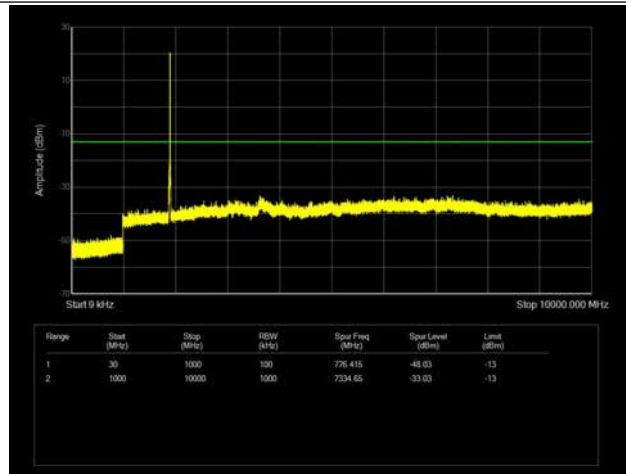

LTE Band 25 _ 5MHz BW _ High Channel

QPSK

16QAM

64QAM

LTE Band 25 _ 10MHz BW _ Low Channel

QPSK

16QAM

64QAM

LTE Band 25 _ 10MHz BW _ Middle Channel

QPSK

16QAM

64QAM

LTE Band 25 _ 10MHz BW _ High Channel

QPSK

16QAM

64QAM

LTE Band 25 _ 15MHz BW _ Low Channel

QPSK

16QAM

64QAM

LTE Band 25 _ 15MHz BW _ Middle Channel

QPSK

16QAM

64QAM

LTE Band 25 _ 15MHz BW _ High Channel

QPSK

16QAM

64QAM

LTE Band 25 _ 20MHz BW _ Low Channel

QPSK

16QAM

64QAM