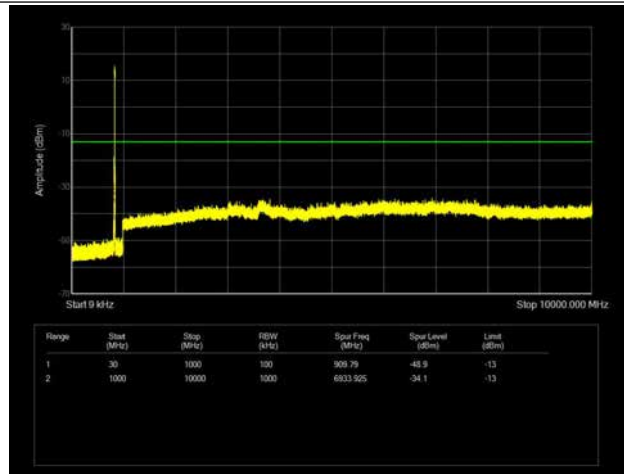

LTE Band 26 _ 3MHz BW _ Middle Channel

QPSK

16QAM

64QAM

LTE Band 26 _ 3MHz BW _ High Channel

QPSK

16QAM

64QAM

LTE Band 26 _ 5MHz BW _ Low Channel

QPSK

16QAM

64QAM

LTE Band 26 _ 5MHz BW _ Middle Channel

QPSK

16QAM

64QAM

LTE Band 26 _ 5MHz BW _ High Channel

QPSK

16QAM

64QAM

LTE Band 26 _ 10MHz BW _ Low Channel

QPSK

16QAM

64QAM