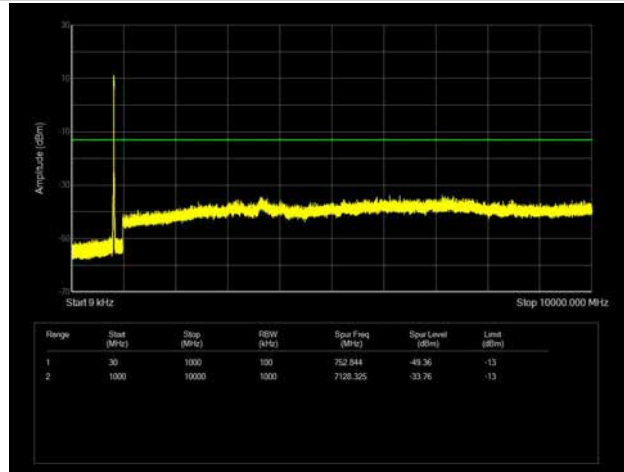

LTE Band 26 _ 5MHz BW _ Low Channel

QPSK

16QAM

64QAM

LTE Band 26 _ 5MHz BW _ Middle Channel

QPSK

16QAM

64QAM

LTE Band 26 _ 5MHz BW _ High Channel

QPSK

16QAM

64QAM

LTE Band 26 _ 10MHz BW _ Low Channel

QPSK

16QAM

64QAM

LTE Band 26 _ 10MHz BW _ Middle Channel

QPSK

16QAM

64QAM

LTE Band 26 _ 10MHz BW _ High Channel

QPSK

16QAM

64QAM