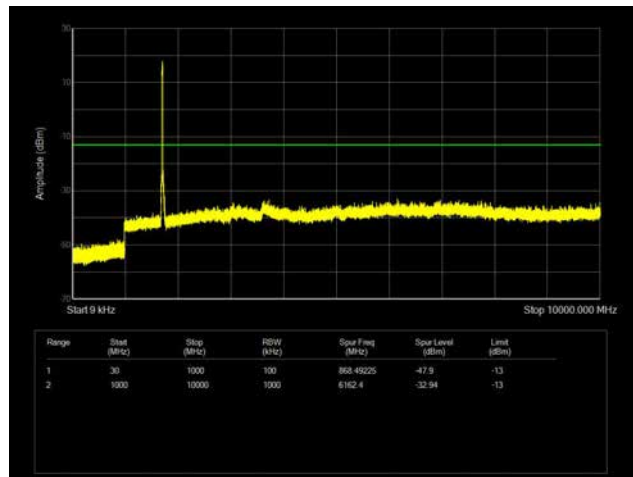

LTE Band 66 _ 10MHz BW _ High Channel

QPSK

16QAM

64QAM

LTE Band 66 _ 15MHz BW _ Low Channel

QPSK

16QAM

64QAM

LTE Band 66 _ 15MHz BW _ Middle Channel

QPSK

16QAM

64QAM

LTE Band 66 _ 15MHz BW _ High Channel

QPSK

16QAM

64QAM

LTE Band 66 _ 20MHz BW _ Low Channel

QPSK

16QAM

64QAM

LTE Band 66 _ 20MHz BW _ Middle Channel

QPSK

16QAM

64QAM