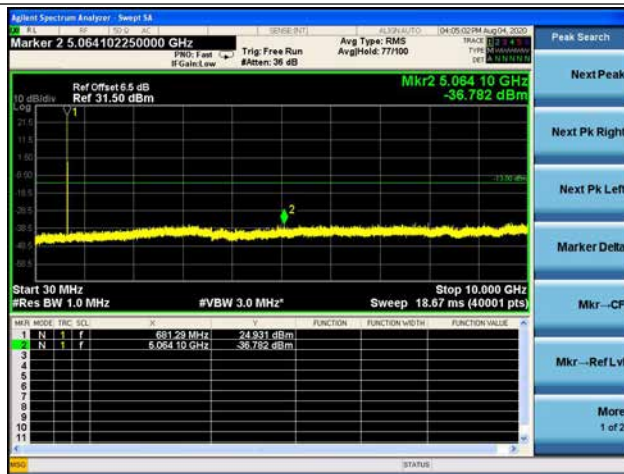

64QAM

LTE Band 71 _ 15MHz BW _ High Channel

QPSK