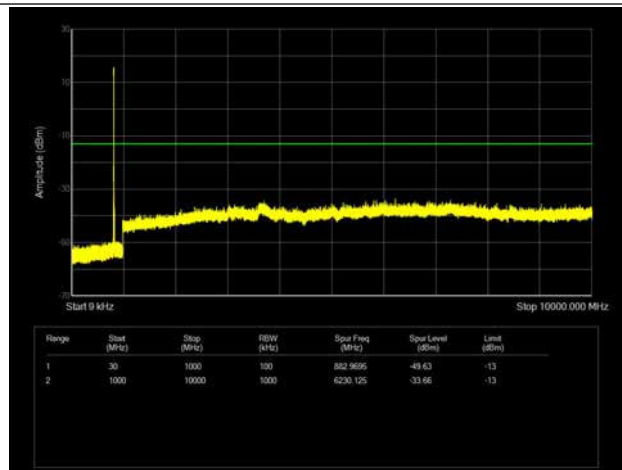

LTE Band 26 _ 1.4MHz BW _ High Channel

QPSK

16QAM

64QAM

LTE Band 26 _ 3MHz BW _ Low Channel

QPSK

16QAM

64QAM

LTE Band 26 _ 3MHz BW _ Middle Channel

QPSK

16QAM

64QAM

LTE Band 26 _ 3MHz BW _ High Channel

QPSK

16QAM

64QAM

LTE Band 26 _ 5MHz BW _ Low Channel

QPSK

16QAM

64QAM

LTE Band 26 _ 5MHz BW _ Middle Channel

QPSK

16QAM

64QAM