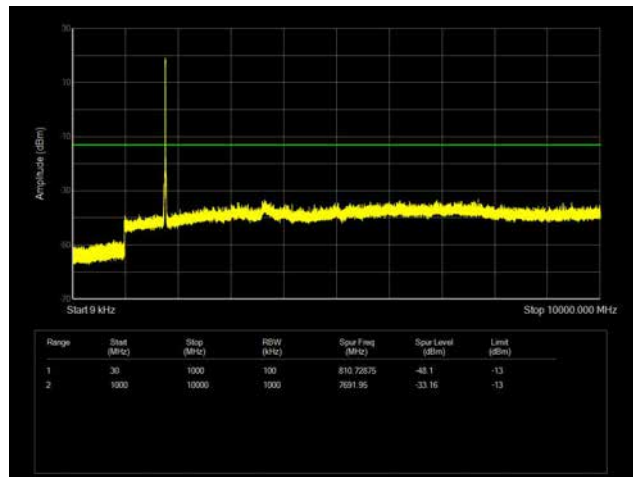

LTE Band 66 _ 5MHz BW _ Middle Channel

QPSK

16QAM

64QAM

LTE Band 66 _ 5MHz BW _ High Channel

QPSK

16QAM

64QAM

LTE Band 66 _ 10MHz BW _ Low Channel

QPSK

16QAM

64QAM

LTE Band 66 _ 10MHz BW _ Middle Channel

QPSK

16QAM

64QAM

LTE Band 66 _ 10MHz BW _ High Channel

QPSK

16QAM

64QAM

LTE Band 66 _ 15MHz BW _ Low Channel

QPSK

16QAM

64QAM