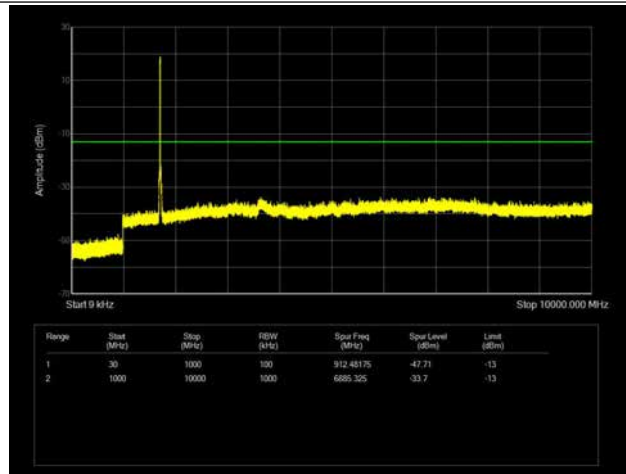

LTE Band 66 _ 10MHz BW _ Low Channel

QPSK

16QAM

64QAM

LTE Band 66 _ 10MHz BW _ Middle Channel

QPSK

16QAM

64QAM

LTE Band 66 _ 10MHz BW _ High Channel

QPSK

16QAM

64QAM

LTE Band 66 _ 15MHz BW _ Low Channel

QPSK

16QAM

64QAM

LTE Band 66 _ 15MHz BW _ Middle Channel

QPSK

16QAM

64QAM

LTE Band 66 _ 15MHz BW _ High Channel

QPSK

16QAM

64QAM