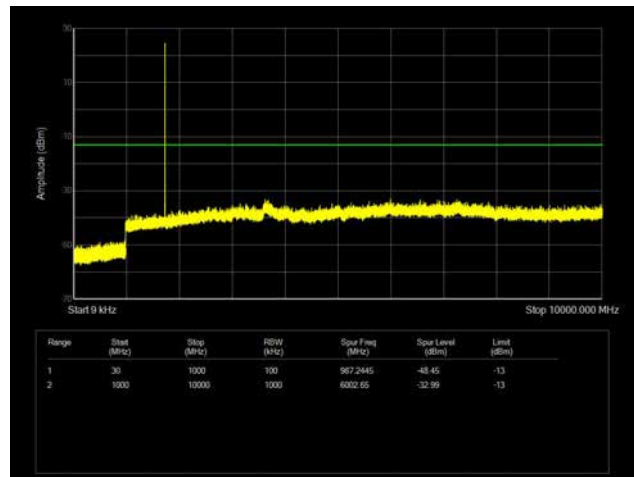

LTE Band 41 _ 20MHz BW _ High Channel

QPSK

16QAM

64QAM

LTE Band 66 _ 1.4MHz BW _ Low Channel

QPSK

16QAM

64QAM

LTE Band 66 _ 1.4MHz BW _ Middle Channel

QPSK

16QAM

64QAM

LTE Band 66 _ 1.4MHz BW _ High Channel

QPSK

16QAM

64QAM