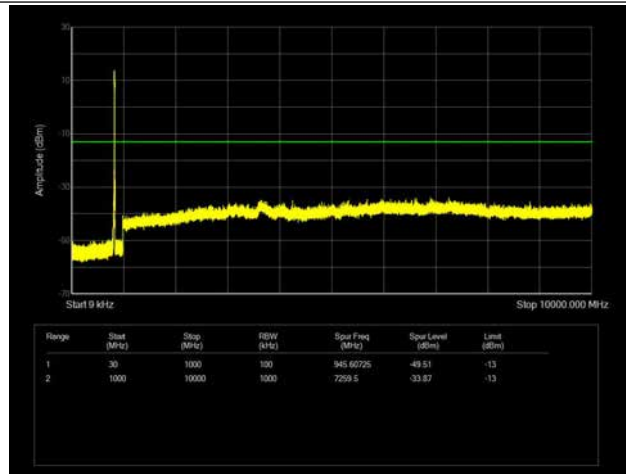

LTE Band 5 _ 10MHz BW _ Middle Channel

QPSK

16QAM

64QAM

LTE Band 5 _ 10MHz BW _ High Channel

QPSK

16QAM

64QAM

LTE Band 12 _ 1.4MHz BW _ Low Channel

QPSK

16QAM

64QAM

LTE Band 12 _ 1.4MHz BW _ Middle Channel

QPSK

16QAM

64QAM