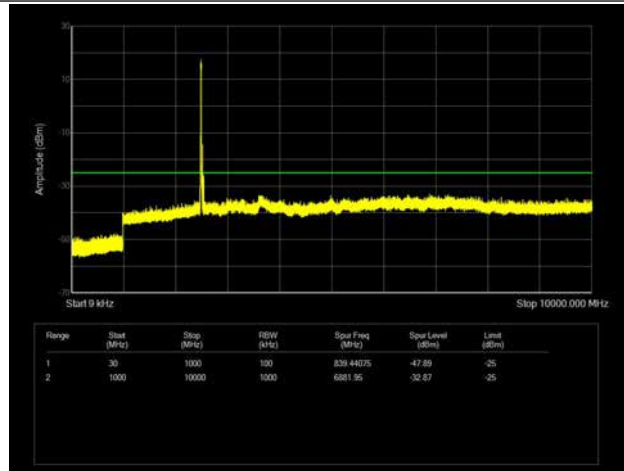

LTE Band 41 _ 10MHz BW _ High Channel

QPSK

16QAM

64QAM

LTE Band 41 _ 15MHz BW _ Low Channel

QPSK

16QAM

64QAM

LTE Band 41 _ 15MHz BW _ Middle Channel

QPSK

16QAM

64QAM

LTE Band 41 _ 15MHz BW _ High Channel

QPSK

16QAM

64QAM