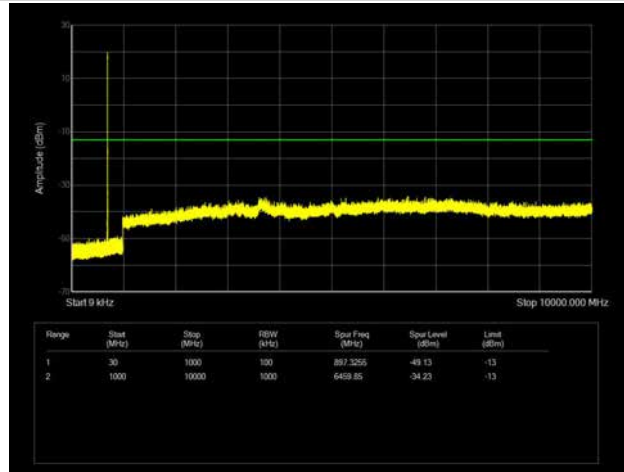

LTE Band 5 _ 10MHz BW _ Middle Channel

QPSK

16QAM

64QAM

LTE Band 5 _ 10MHz BW _ High Channel

QPSK

16QAM

64QAM

LTE Band 12 _ 1.4MHz BW _ Low Channel

QPSK

16QAM

64QAM

LTE Band 12 _ 1.4MHz BW _ Middle Channel

QPSK

16QAM

64QAM

LTE Band 12 _ 1.4MHz BW _ High Channel

QPSK

16QAM

64QAM

LTE Band 12 _ 3MHz BW _ Low Channel

QPSK

16QAM

64QAM