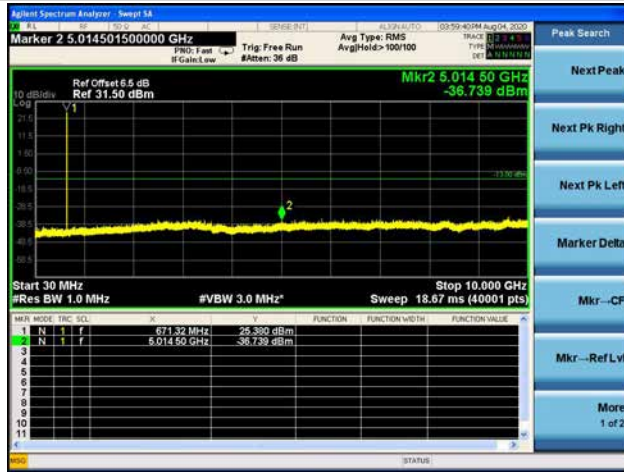

LTE Band 71 _ 5MHz BW _ Low Channel

QPSK

16QAM

64QAM

LTE Band 71 _ 15MHz BW _ Middle Channel

QPSK