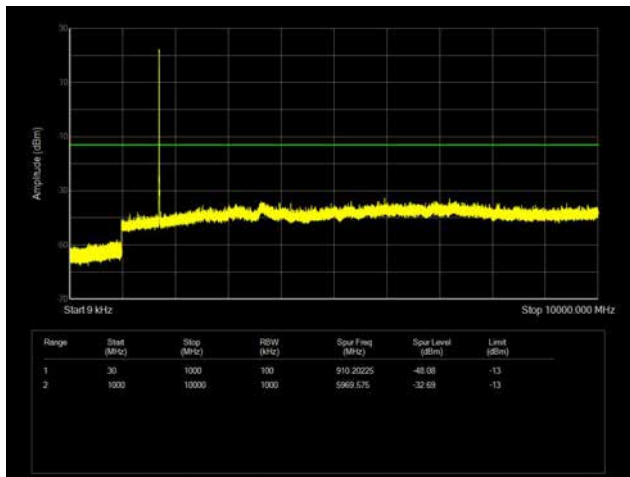

LTE Band 41 _ 20MHz BW _ High Channel

QPSK

16QAM

64QAM

LTE Band 66 _ 1.4MHz BW _ Low Channel

QPSK

16QAM

64QAM

LTE Band 66 _ 1.4MHz BW _ Middle Channel

QPSK

16QAM

64QAM

LTE Band 66 _ 1.4MHz BW _ High Channel

QPSK

16QAM

64QAM

LTE Band 66 _ 3MHz BW _ Low Channel

QPSK

16QAM

64QAM

LTE Band 66 _ 3MHz BW _ Middle Channel

QPSK

16QAM

64QAM