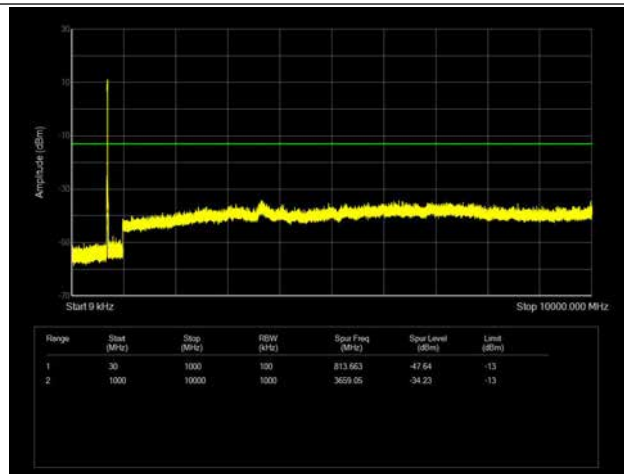

LTE Band 12 _ 5MHz BW _ High Channel

QPSK

16QAM

64QAM

LTE Band 12 _ 10MHz BW _ Low Channel

QPSK

16QAM

64QAM

LTE Band 12 _ 10MHz BW _ Middle Channel

QPSK

16QAM

64QAM

LTE Band 12 _ 10MHz BW _ High Channel

QPSK

16QAM

64QAM

LTE Band 13 _ 5MHz BW _ Low Channel

QPSK

16QAM

64QAM

LTE Band 13 _ 5MHz BW _ Middle Channel

QPSK

16QAM

64QAM

LTE Band 13 _ 5MHz BW _ High Channel

QPSK

16QAM

64QAM

LTE Band 13 _ 10MHz BW _ Middle Channel

QPSK

16QAM

64QAM