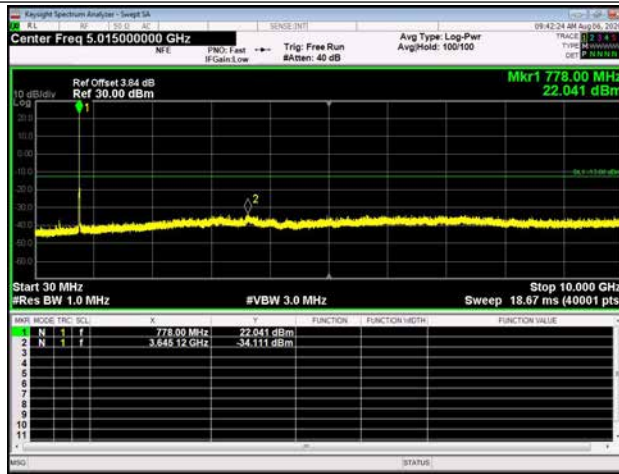

LTE Band 12 _ 10MHz BW _ Middle Channel

QPSK

16QAM

64QAM

LTE Band 12 _ 10MHz BW _ High Channel

QPSK

16QAM

64QAM

LTE Band 13 _ 5MHz BW _ Low Channel

QPSK

16QAM

64QAM

LTE Band 13 _ 5MHz BW _ Middle Channel

QPSK

16QAM

64QAM