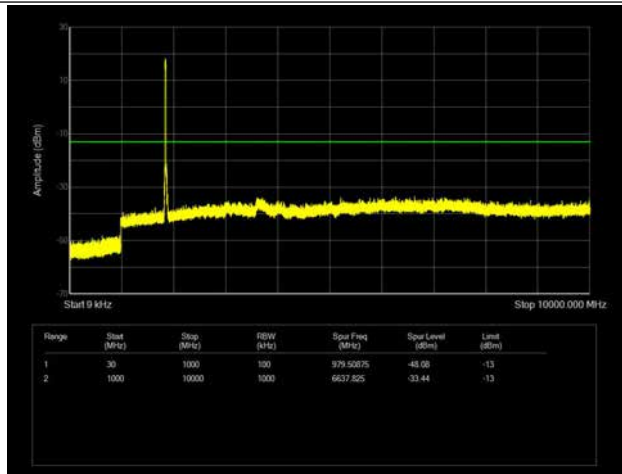

LTE Band 25 _ 15MHz BW _ Low Channel

QPSK

16QAM

64QAM

LTE Band 25 _ 15MHz BW _ Middle Channel

QPSK

16QAM

64QAM

LTE Band 25 _ 15MHz BW _ High Channel

QPSK

16QAM

64QAM

LTE Band 25 _ 20MHz BW _ Low Channel

QPSK

16QAM

64QAM

LTE Band 25 _ 20MHz BW _ Middle Channel

QPSK

16QAM

64QAM

LTE Band 25 _ 20MHz BW _ High Channel

QPSK

16QAM

64QAM