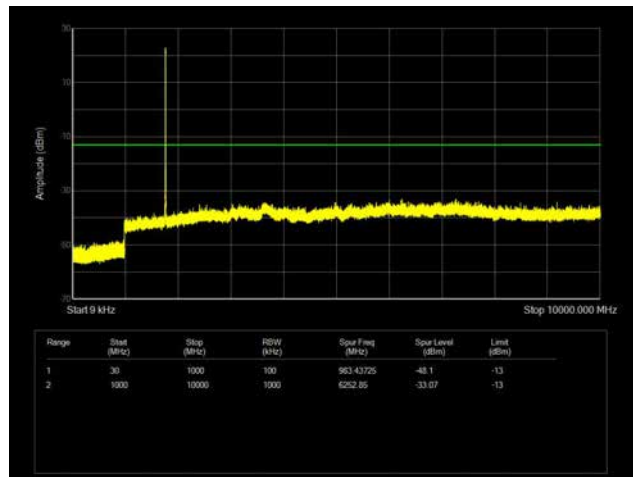

LTE Band 66 _ 1.4MHz BW _ Middle Channel

QPSK

16QAM

64QAM

LTE Band 66 _ 1.4MHz BW _ High Channel

QPSK

16QAM

64QAM

LTE Band 66 _ 3MHz BW _ Low Channel

QPSK

16QAM

64QAM

LTE Band 66 _ 3MHz BW _ Middle Channel

QPSK

16QAM

64QAM

LTE Band 66 _ 3MHz BW _ High Channel

QPSK

16QAM

64QAM

LTE Band 66 _ 5MHz BW _ Low Channel

QPSK

16QAM

64QAM