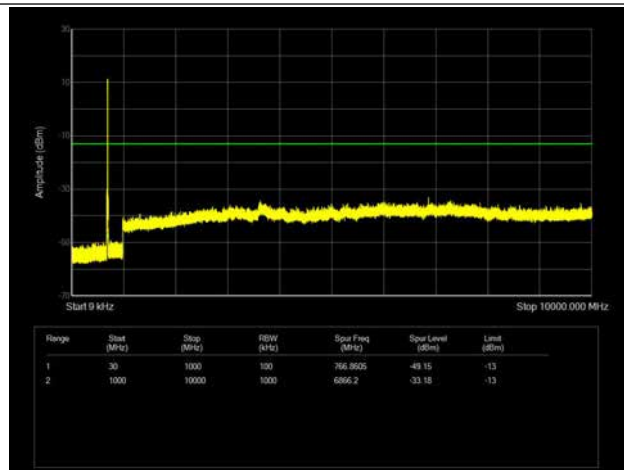

LTE Band 12 _ 5MHz BW _ High Channel

QPSK

16QAM

64QAM

LTE Band 12 _ 10MHz BW _ Low Channel

QPSK

16QAM

64QAM

LTE Band 12 _ 10MHz BW _ Middle Channel

QPSK

16QAM

64QAM

LTE Band 12 _ 10MHz BW _ High Channel

QPSK

16QAM

64QAM

LTE Band 13 _ 5MHz BW _ Low Channel

QPSK

16QAM

64QAM

LTE Band 13 _ 5MHz BW _ Middle Channel

QPSK

16QAM

64QAM