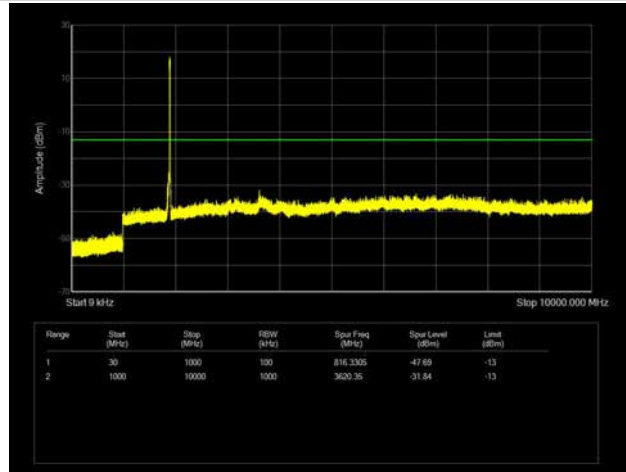

LTE Band 25 _ 15MHz BW _ High Channel

QPSK

16QAM

64QAM

LTE Band 25 _ 20MHz BW _ Low Channel

QPSK

16QAM

64QAM

LTE Band 25 _ 20MHz BW _ Middle Channel

QPSK

16QAM

64QAM

LTE Band 25 _ 20MHz BW _ High Channel

QPSK

16QAM

64QAM

LTE Band 26 _ 1.4MHz BW _ Low Channel

QPSK

16QAM

64QAM

LTE Band 26 _ 1.4MHz BW _ Middle Channel

QPSK

16QAM

64QAM