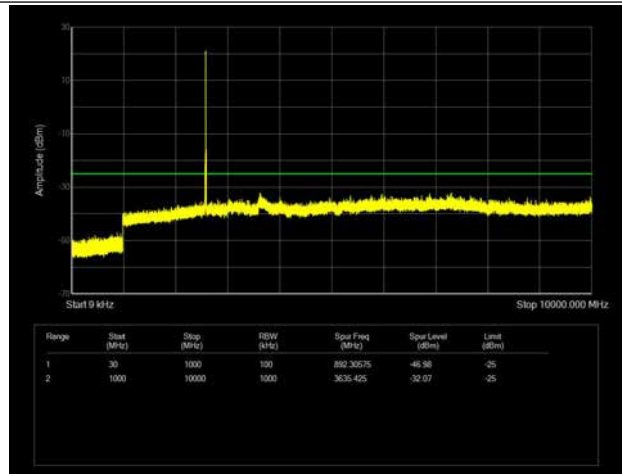

LTE Band 26 _ 15MHz BW _ Low Channel

QPSK

16QAM

64QAM

LTE Band 26 _ 15MHz BW _ Middle Channel

QPSK

16QAM

64QAM

LTE Band 26 _ 15MHz BW _ High Channel

QPSK

16QAM

64QAM

LTE Band 41 _ 5MHz BW _ Low Channel

QPSK

16QAM

64QAM

LTE Band 41 _ 5MHz BW _ Middle Channel

QPSK

16QAM

64QAM

LTE Band 41 _ 5MHz BW _ High Channel

QPSK

16QAM

64QAM