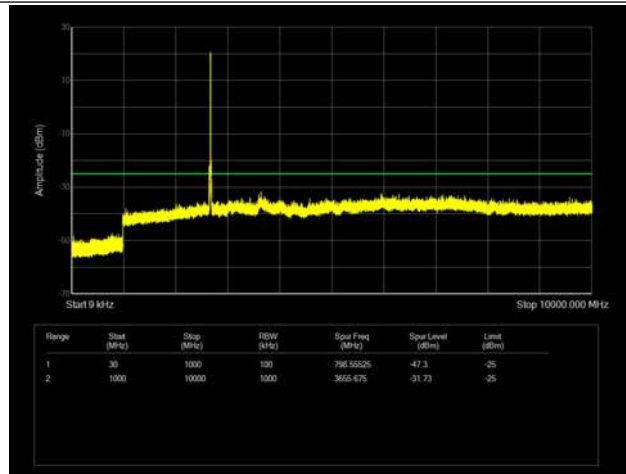

LTE Band 41 _ 10MHz BW _ Low Channel

QPSK

16QAM

64QAM

LTE Band 41 _ 10MHz BW _ Middle Channel

QPSK

16QAM

64QAM

LTE Band 41 _ 10MHz BW _ High Channel

QPSK

16QAM

64QAM

LTE Band 41 _ 15MHz BW _ Low Channel

QPSK

16QAM

64QAM