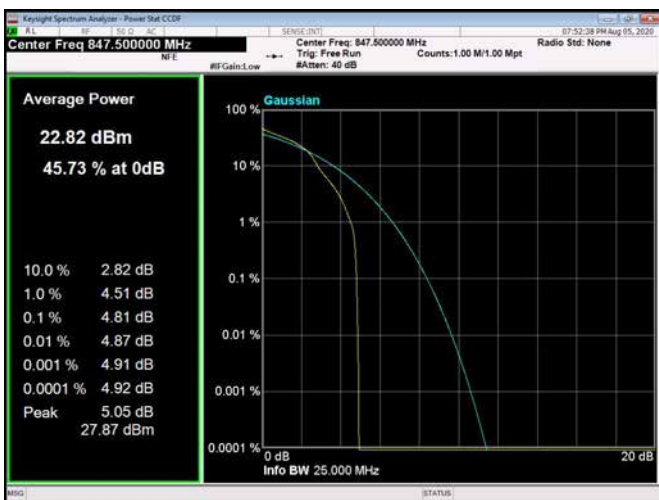

3MHz / 16QAM / High Channel