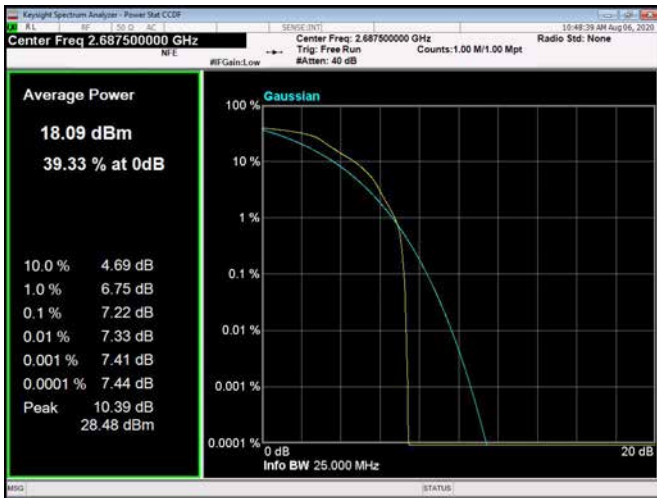

5MHz / QPSK / High Channel