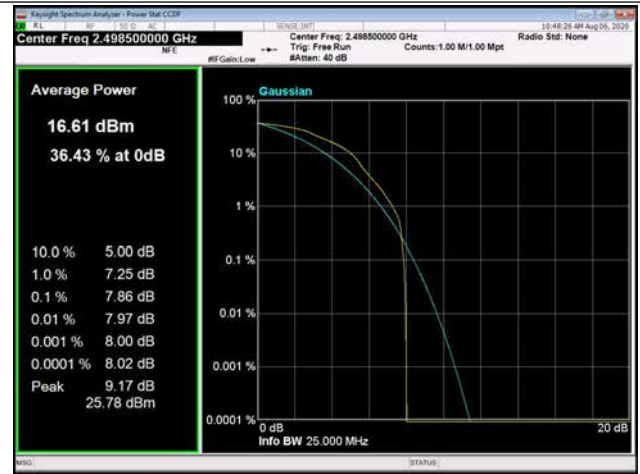

/

LTE Band 41 _ Peak-to-Average Ratio

5MHz / QPSK / Low Channel

5MHz / 16QAM / Low Channel

5MHz / 64QAM / Low Channel

5MHz / QPSK / Middle Channel

5MHz / 16QAM / Middle Channel

5MHz / 64QAM / Middle Channel