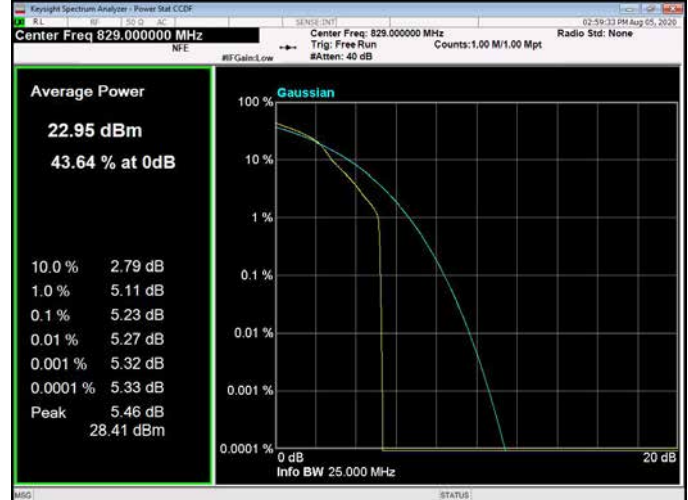

10MHz / 16QAM / Low Channel