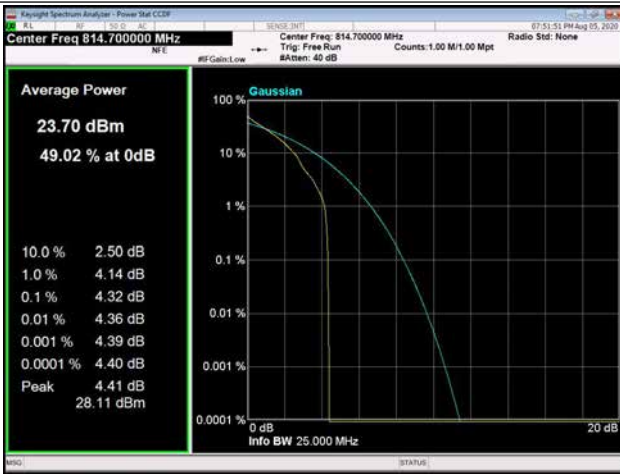

20MHz / 16QAM / Low Channel

20MHz / 64QAM / Low Channel

20MHz / QPSK / Middle Channel

20MHz / 16QAM / Middle Channel

20MHz / 64QAM / Middle Channel

20MHz / QPSK / High Channel

20MHz / 16QAM / High Channel

20MHz / 64QAM / High Channel

LTE Band 26 _ Peak-to-Average Ratio

1.4MHz / QPSK / Low Channel

1.4MHz / 16QAM / Low Channel

1.4MHz / 64QAM / Low Channel

1.4MHz / QPSK / Middle Channel

1.4MHz / 16QAM / Middle Channel

1.4MHz / 64QAM / Middle Channel