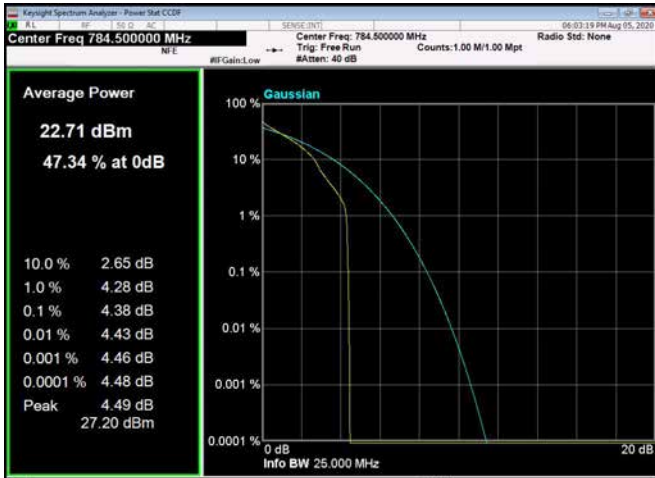

5MHz / QPSK / High Channel