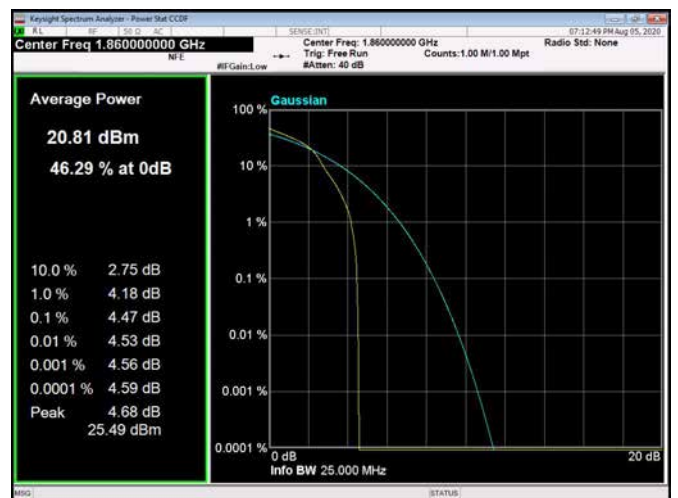

20MHz / 64QAM / Low Channel