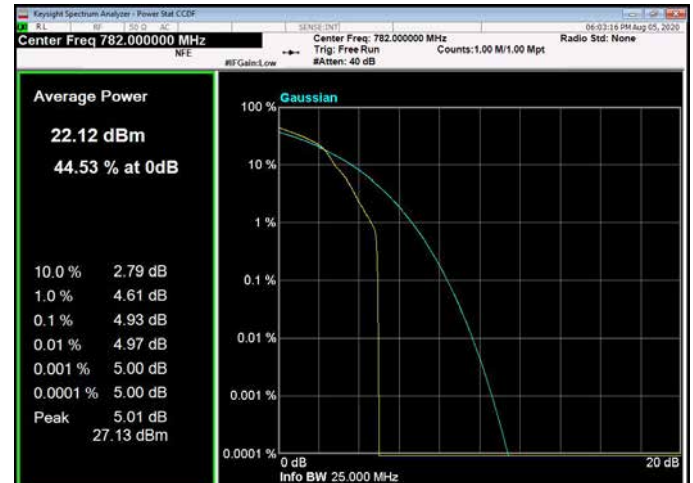

5MHz / 64QAM / Middle Channel