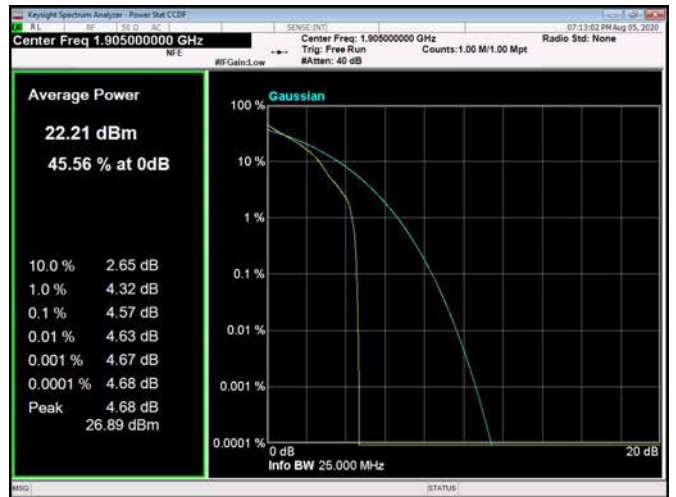

20MHz / QPSK / High Channel