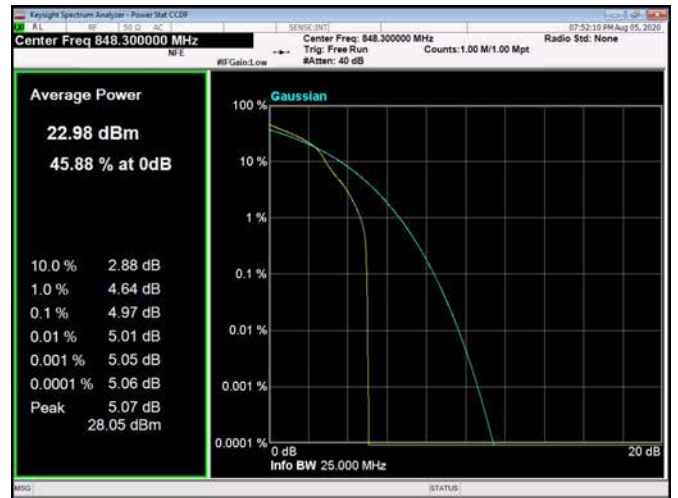

1.4MHz / 16QAM / High Channel