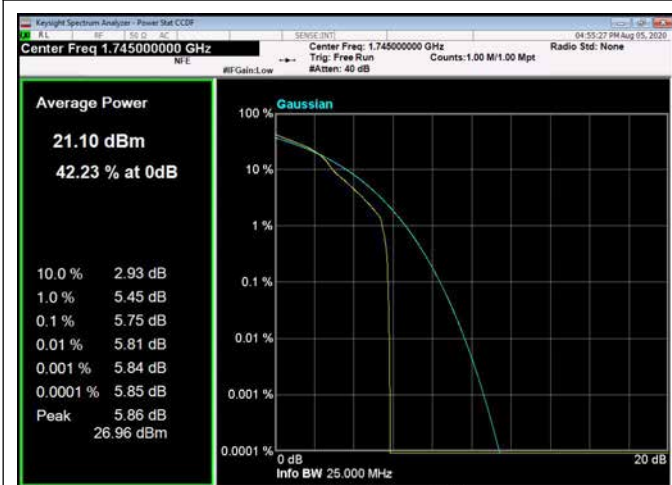

20MHz / 64QAM / Middle Channel

20MHz / QPSK / High Channel

20MHz / 16QAM / High Channel

20MHz / 64QAM / High Channel

LTE Band 5 _ Peak-to-Average Ratio

1.4MHz / QPSK / Low Channel

1.4MHz / 16QAM / Low Channel