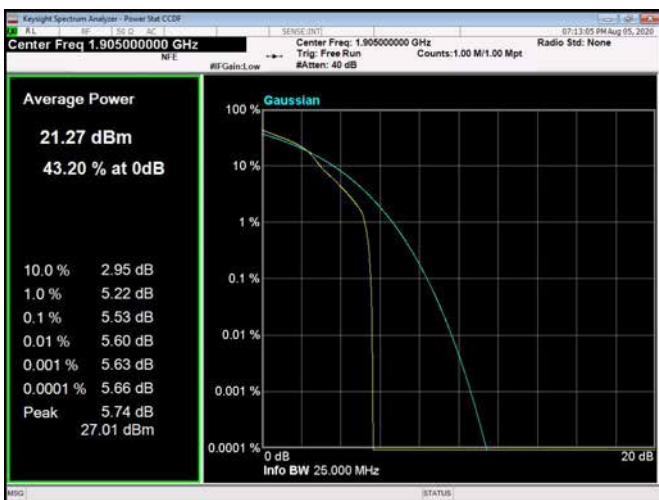

20MHz / 16QAM / Low Channel

20MHz / 64QAM / Low Channel

20MHz / QPSK / Middle Channel

20MHz / 16QAM / Middle Channel

20MHz / 64QAM / Middle Channel

20MHz / QPSK / High Channel

20MHz / 16QAM / High Channel

20MHz / 64QAM / High Channel

LTE Band 26 _ Peak-to-Average Ratio

1.4MHz / QPSK / Low Channel

1.4MHz / 16QAM / Low Channel

1.4MHz / 64QAM / Low Channel

1.4MHz / QPSK / Middle Channel

1.4MHz / 16QAM / Middle Channel

1.4MHz / 64QAM / Middle Channel