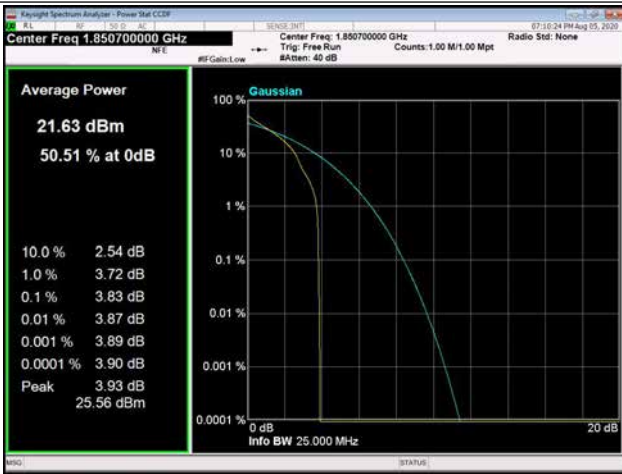

LTE Band 25 _ Peak-to-Average Radio

1.4MHz / QPSK / Low Channel