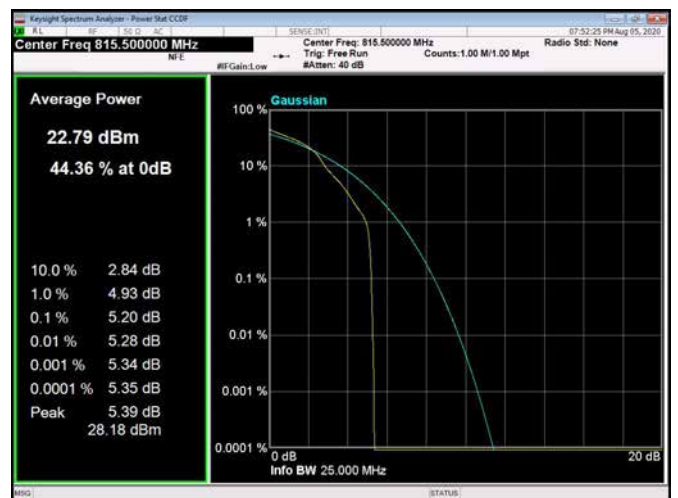

1.4MHz / QPSK / High Channel

1.4MHz / 16QAM / High Channel

1.4MHz / 64QAM / High Channel

3MHz / QPSK / Low Channel

3MHz / 16QAM / Low Channel

3MHz / 64QAM / Low Channel

3MHz / QPSK / Middle Channel

3MHz / 16QAM / Middle Channel