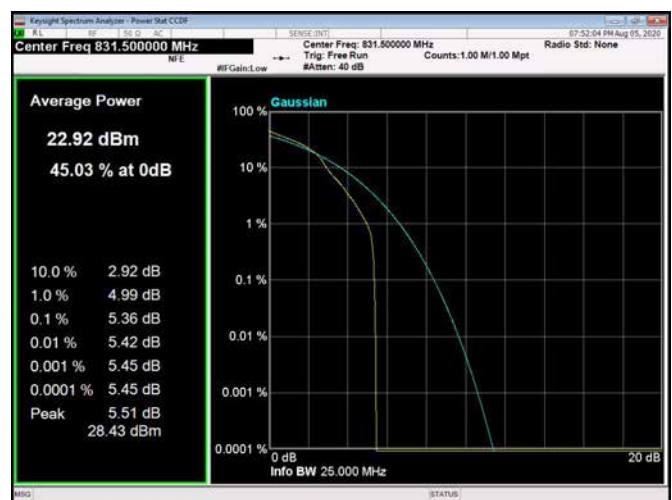

LTE Band 26 _ Peak-to-Average Ratio

1.4MHz / QPSK / Low Channel

1.4MHz / 16QAM / Low Channel

1.4MHz / 64QAM / Low Channel

1.4MHz / QPSK / Middle Channel

1.4MHz / 16QAM / Middle Channel

1.4MHz / 64QAM / Middle Channel