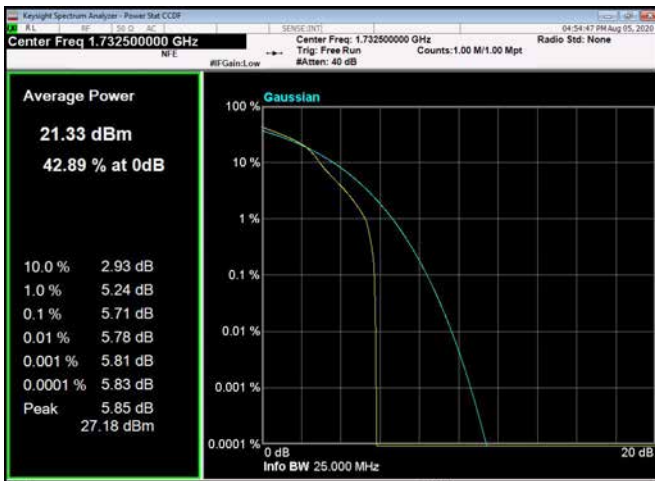

15MHz / 64QAM / Low Channel

15MHz / QPSK / Middle Channel

15MHz / 16QAM / Middle Channel

15MHz / 64QAM / Middle Channel

15MHz / QPSK / High Channel

15MHz / 16QAM / High Channel

20MHz / 16QAM / Middle Channel

20MHz / 64QAM / Middle Channel

20MHz / QPSK / High Channel

20MHz / 16QAM / High Channel

20MHz / 64QAM / High Channel

LTE Band 5 _ Peak-to-Average Ratio

1.4MHz / QPSK / Low Channel

1.4MHz / 16QAM / Low Channel