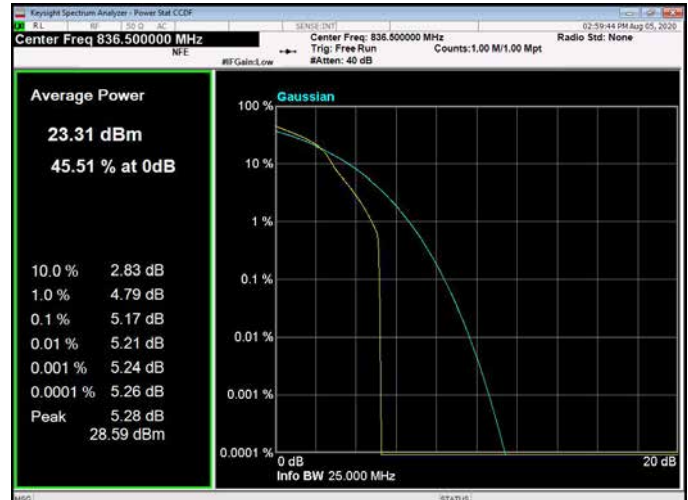

10MHz / QPSK / High Channel

10MHz / 16QAM / High Channel

10MHz / 64QAM / High Channel

LTE Band 13 _ Peak-to-Average Ratio

5MHz / QPSK / Low Channel

5MHz / 16QAM / Low Channel

5MHz / 64QAM / Low Channel

5MHz / QPSK / Middle Channel