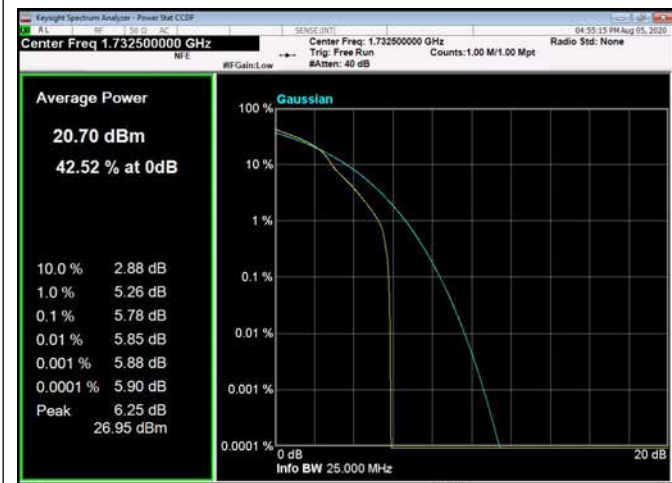

20MHz / 64QAM / Middle Channel

20MHz / QPSK / High Channel

20MHz / 16QAM / High Channel

20MHz / 64QAM / High Channel

LTE Band 5 _ Peak-to-Average Ratio

1.4MHz / QPSK / Low Channel

1.4MHz / 16QAM / Low Channel