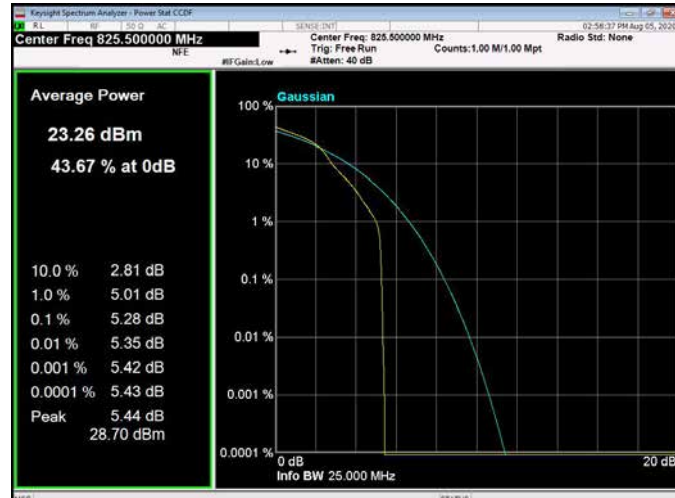

3MHz / 16QAM / Low Channel