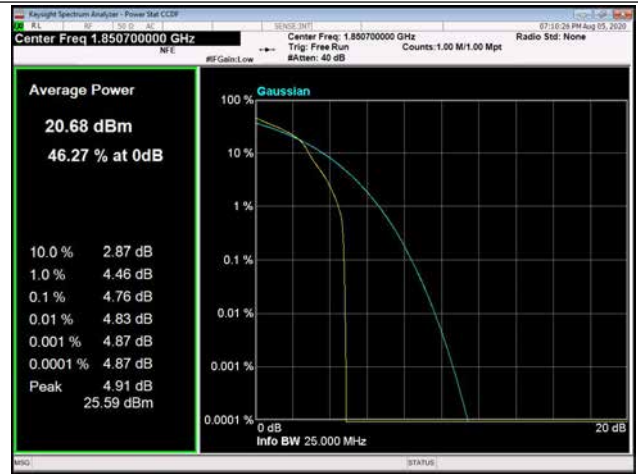

1.4MHz / 16QAM / Low Channel