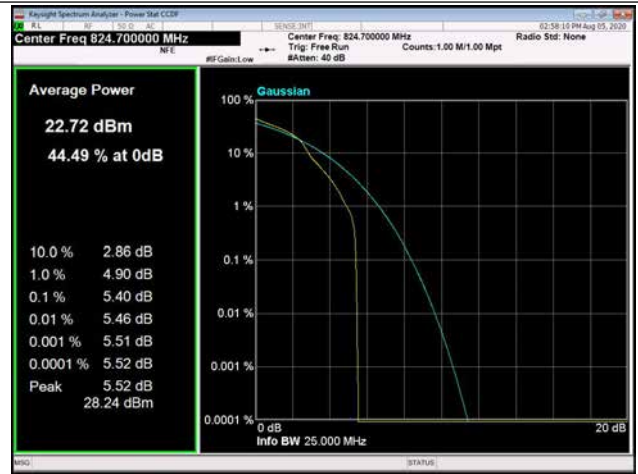

20MHz / 64QAM / Middle Channel

20MHz / QPSK / High Channel

20MHz / 16QAM / High Channel

20MHz / 64QAM / High Channel

LTE Band 5 _ Peak-to-Average Ratio

1.4MHz / QPSK / Low Channel

1.4MHz / 16QAM / Low Channel