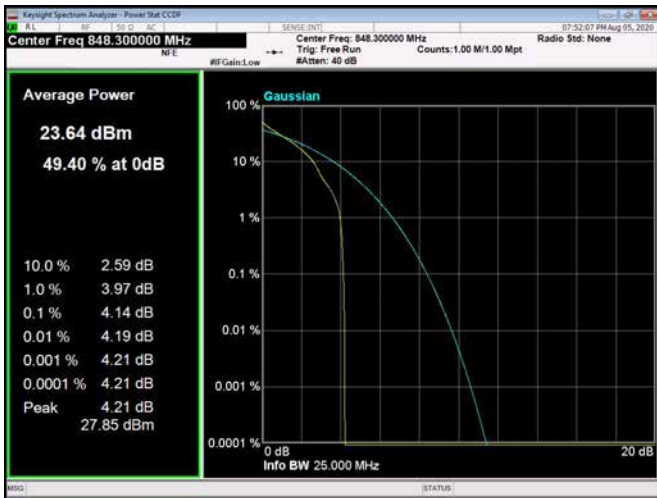

1.4MHz / QPSK / High Channel