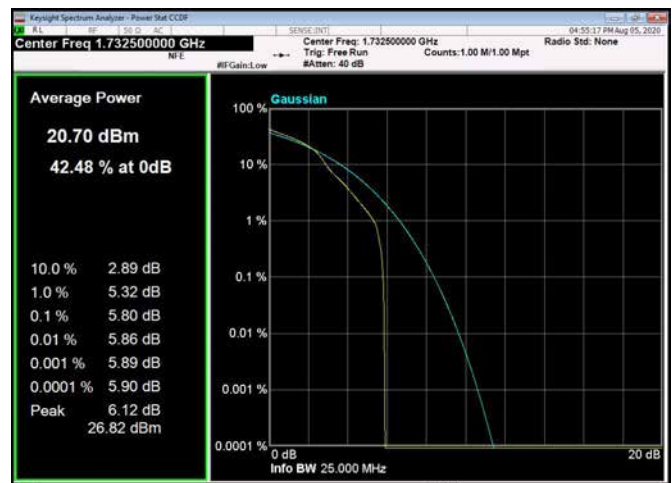

15MHz / 64QAM / Low Channel

15MHz / QPSK / Middle Channel

15MHz / 16QAM / Middle Channel

15MHz / 64QAM / Middle Channel

15MHz / QPSK / High Channel

15MHz / 16QAM / High Channel

20MHz / 16QAM / Middle Channel

20MHz / 64QAM / Middle Channel

20MHz / QPSK / High Channel

20MHz / 16QAM / High Channel

20MHz / 64QAM / High Channel

LTE Band 5 _ Peak-to-Average Ratio

1.4MHz / QPSK / Low Channel

1.4MHz / 16QAM / Low Channel