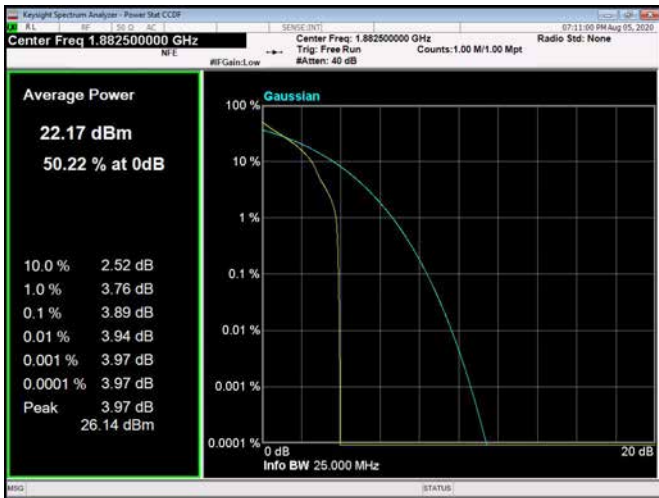

1.4MHz / QPSK / High Channel

1.4MHz / 16QAM / High Channel

1.4MHz / 64QAM / High Channel

3MHz / QPSK / Low Channel

3MHz / 16QAM / Low Channel

3MHz / 64QAM / Low Channel

3MHz / QPSK / Middle Channel

3MHz / 16QAM / Middle Channel