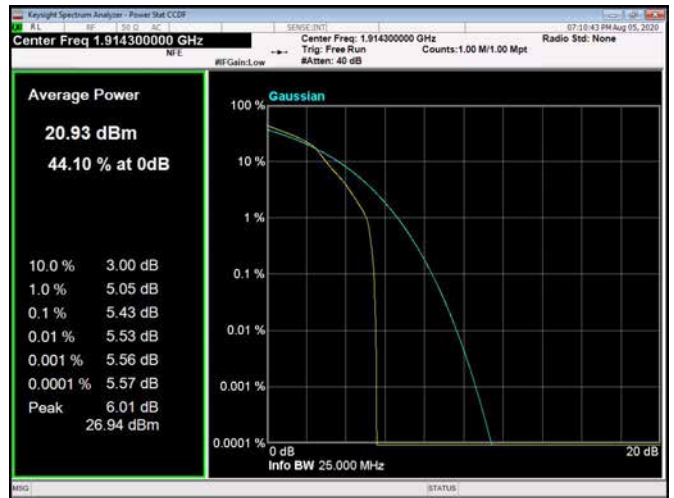

1.4MHz / 16QAM / High Channel