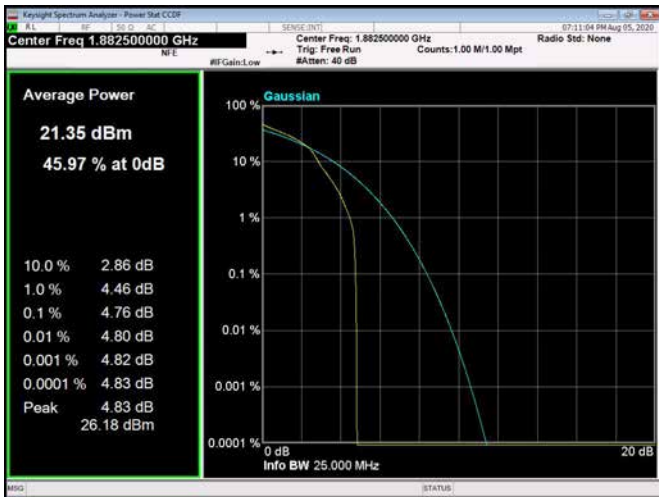

3MHz / 64QAM / Middle Channel