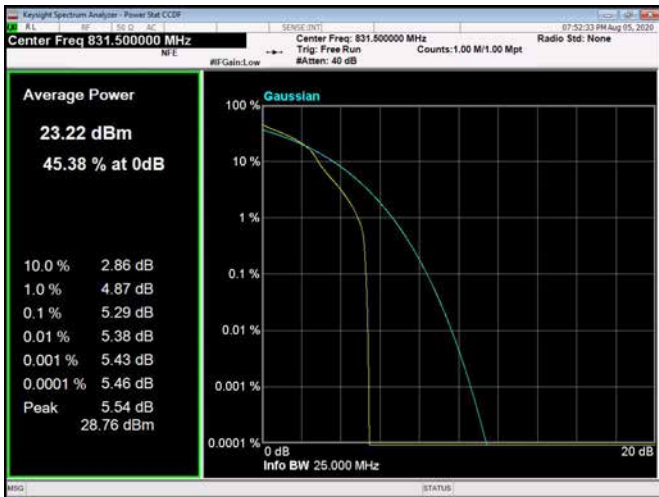

3MHz / 64QAM / Middle Channel