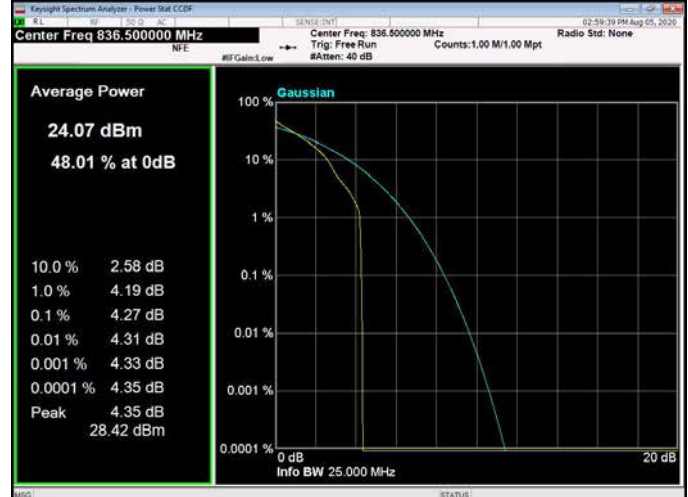

10MHz / QPSK / Middle Channel