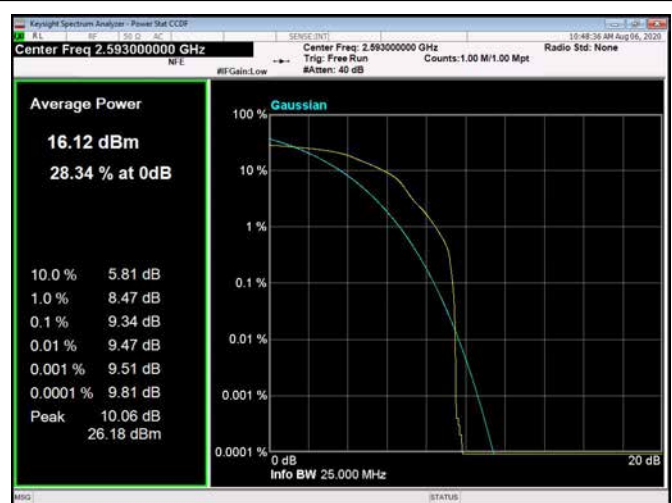

/

LTE Band 41 _ Peak-to-Average Ratio

5MHz / QPSK / Low Channel

5MHz / 16QAM / Low Channel

5MHz / 64QAM / Low Channel

5MHz / QPSK / Middle Channel

5MHz / 16QAM / Middle Channel

5MHz / 64QAM / Middle Channel