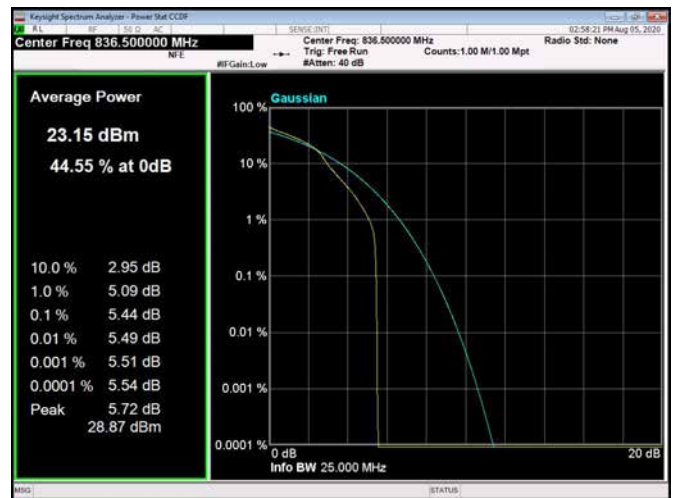

20MHz / 64QAM / Middle Channel

20MHz / QPSK / High Channel

20MHz / 16QAM / High Channel

20MHz / 64QAM / High Channel

LTE Band 5 _ Peak-to-Average Ratio

1.4MHz / QPSK / Low Channel

1.4MHz / 16QAM / Low Channel

1.4MHz / 64QAM / Low Channel

1.4MHz / QPSK / Middle Channel

1.4MHz / 16QAM / Middle Channel

1.4MHz / 64QAM / Middle Channel

1.4MHz / QPSK / High Channel

1.4MHz / 16QAM / High Channel

1.4MHz / 64QAM / High Channel