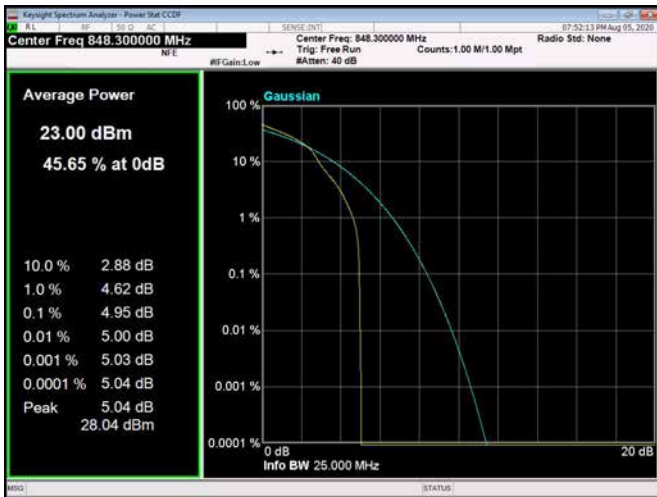

1.4MHz / 64QAM / High Channel