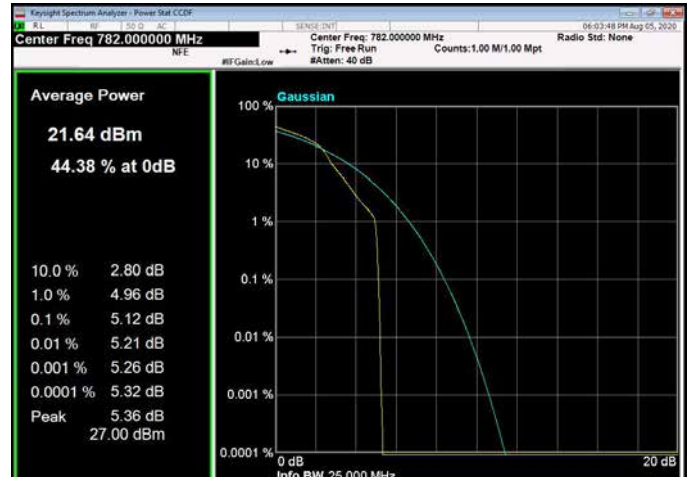

10MHz / 64QAM / Middle Channel