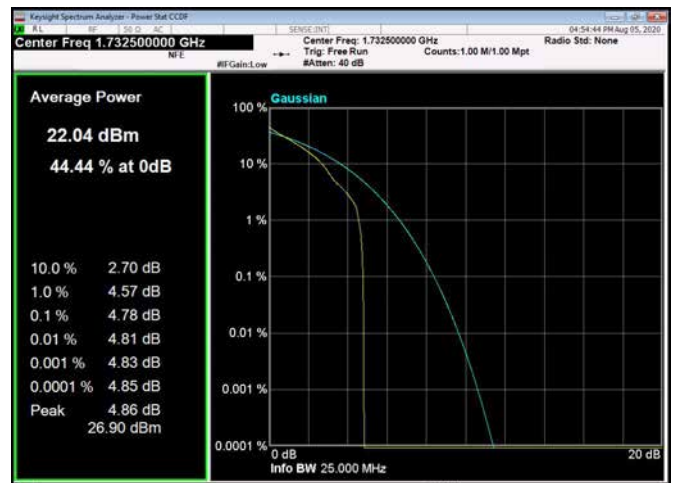

15MHz / 64QAM / Low Channel

15MHz / QPSK / Middle Channel

15MHz / 16QAM / Middle Channel

15MHz / 64QAM / Middle Channel

15MHz / QPSK / High Channel

15MHz / 16QAM / High Channel

20MHz / 16QAM / Middle Channel

20MHz / 64QAM / Middle Channel

20MHz / QPSK / High Channel

20MHz / 16QAM / High Channel

20MHz / 64QAM / High Channel

LTE Band 5 _ Peak-to-Average Ratio

1.4MHz / QPSK / Low Channel

1.4MHz / 16QAM / Low Channel