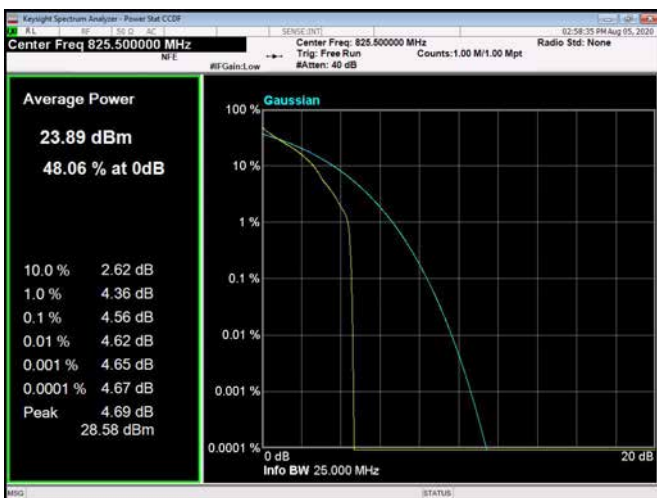

3MHz / QPSK / Low Channel