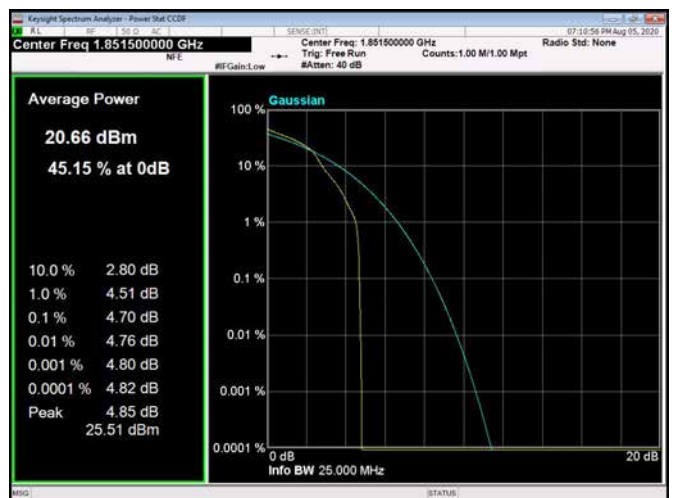

1.4MHz / QPSK / High Channel

1.4MHz / 16QAM / High Channel

1.4MHz / 64QAM / High Channel

3MHz / QPSK / Low Channel

3MHz / 16QAM / Low Channel

3MHz / 64QAM / Low Channel

3MHz / QPSK / Middle Channel

3MHz / 16QAM / Middle Channel