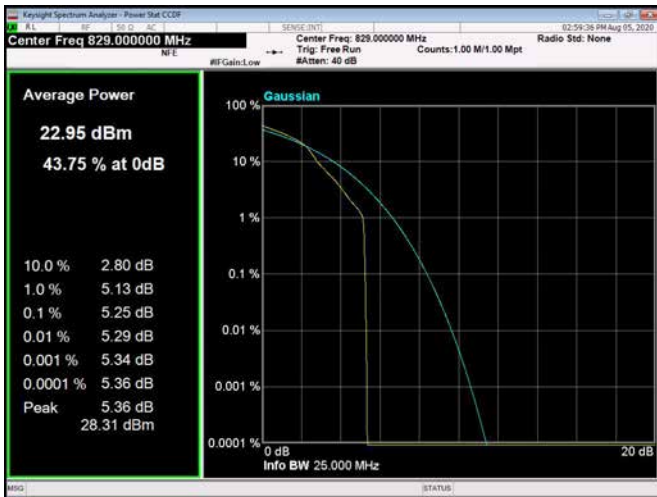

10MHz / 64QAM / Low Channel