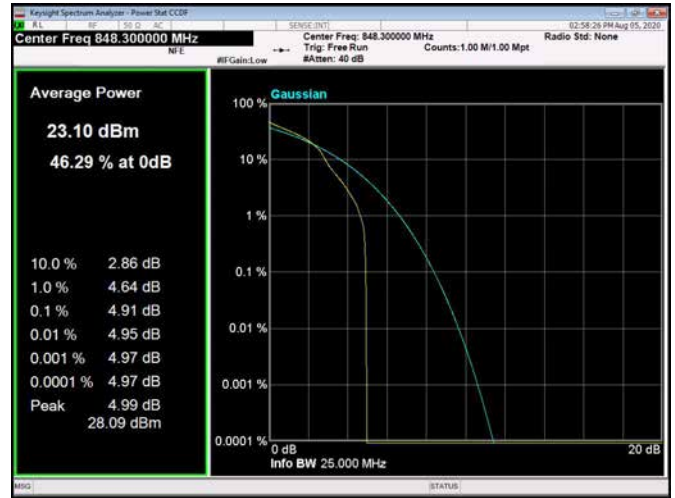

1.4MHz / 16QAM / High Channel