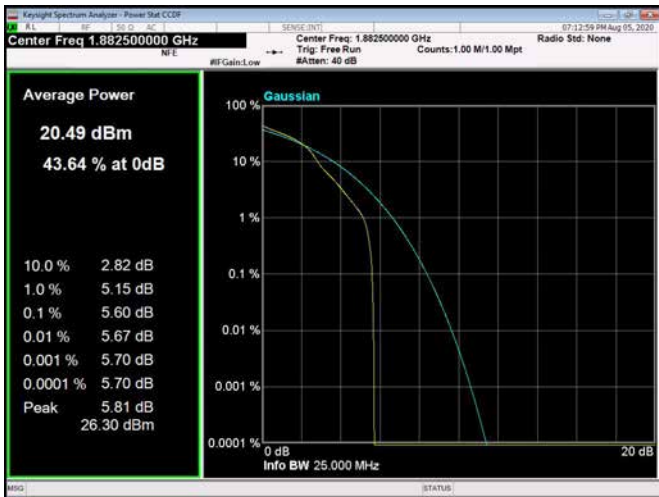

20MHz / 16QAM / Low Channel

20MHz / 64QAM / Low Channel

20MHz / QPSK / Middle Channel

20MHz / 16QAM / Middle Channel

20MHz / 64QAM / Middle Channel

20MHz / QPSK / High Channel

20MHz / 16QAM / High Channel

20MHz / 64QAM / High Channel

LTE Band 26 _ Peak-to-Average Ratio

1.4MHz / QPSK / Low Channel

1.4MHz / 16QAM / Low Channel

1.4MHz / 64QAM / Low Channel

1.4MHz / QPSK / Middle Channel

1.4MHz / 16QAM / Middle Channel

1.4MHz / 64QAM / Middle Channel