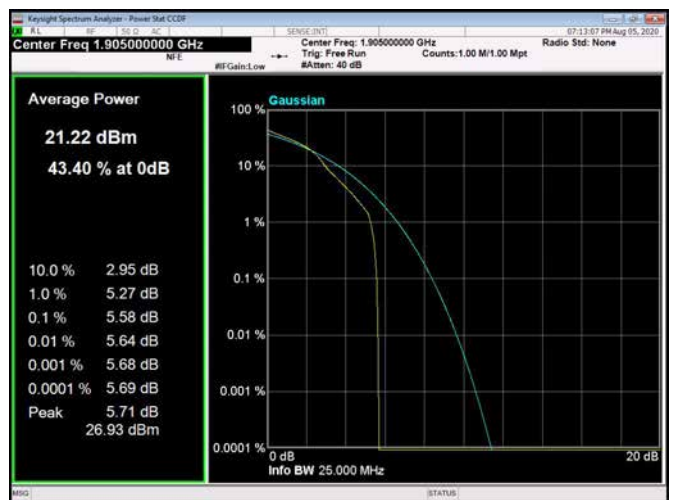

20MHz / 16QAM / Low Channel

20MHz / 64QAM / Low Channel

20MHz / QPSK / Middle Channel

20MHz / 16QAM / Middle Channel

20MHz / 64QAM / Middle Channel

20MHz / QPSK / High Channel

20MHz / 16QAM / High Channel

20MHz / 64QAM / High Channel

LTE Band 26 _ Peak-to-Average Ratio

1.4MHz / QPSK / Low Channel

1.4MHz / 16QAM / Low Channel

1.4MHz / 64QAM / Low Channel

1.4MHz / QPSK / Middle Channel

1.4MHz / 16QAM / Middle Channel

1.4MHz / 64QAM / Middle Channel