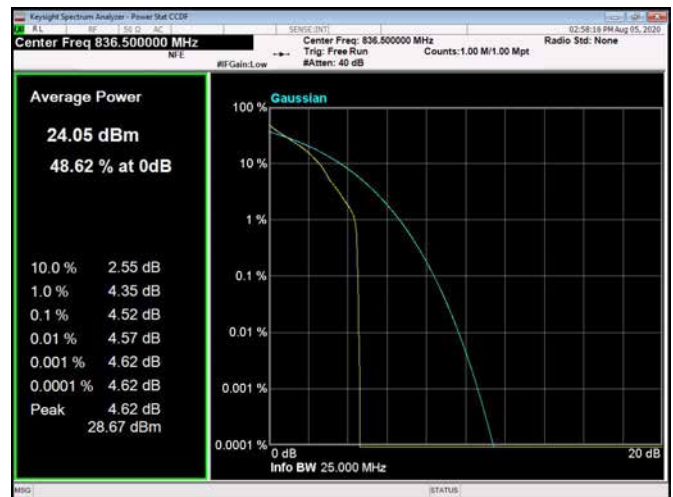

1.4MHz / QPSK / Middle Channel