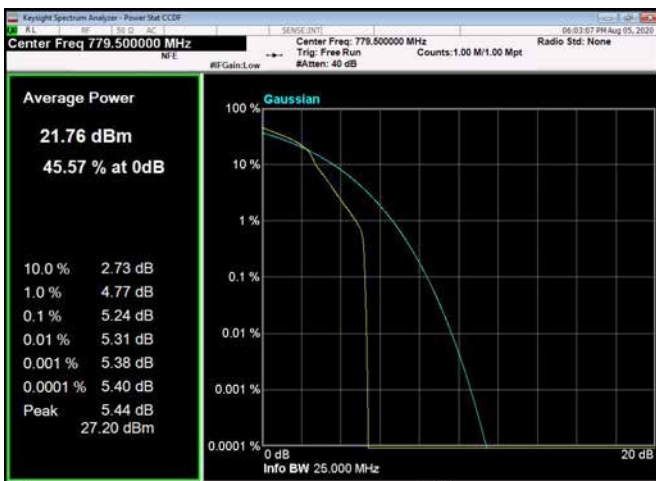

10MHz / QPSK / High Channel

10MHz / 16QAM / High Channel

10MHz / 64QAM / High Channel

LTE Band 13 _ Peak-to-Average Ratio

5MHz / QPSK / Low Channel

5MHz / 16QAM / Low Channel

5MHz / 64QAM / Low Channel

5MHz / QPSK / Middle Channel