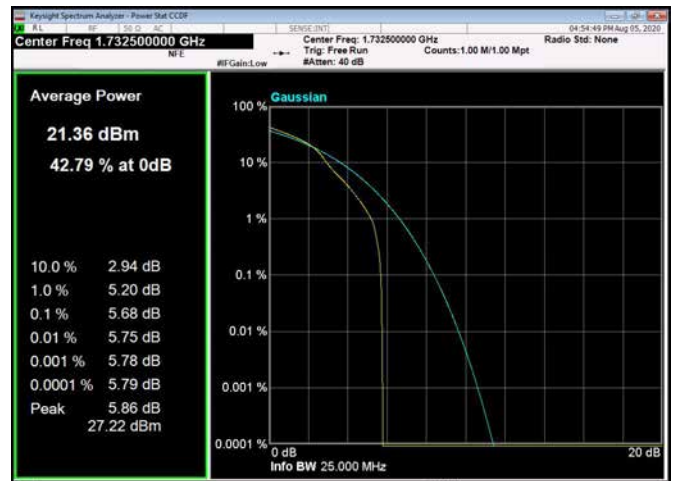

15MHz / 64QAM / Middle Channel