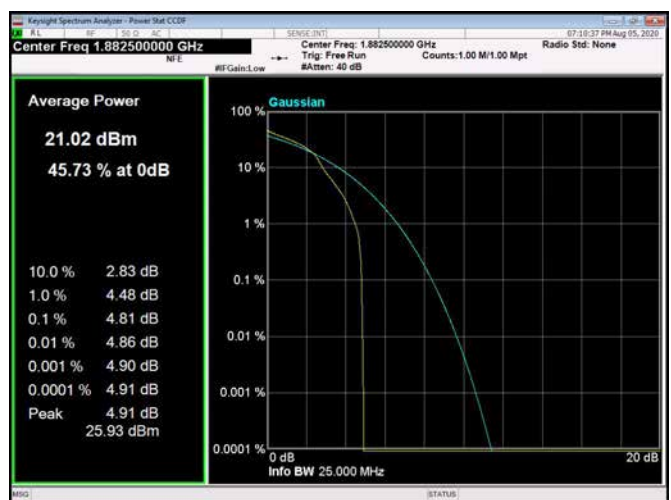

LTE Band 25 _ Peak-to-Average Radio

1.4MHz / QPSK / Low Channel

1.4MHz / 16QAM / Low Channel

1.4MHz / 64QAM / Low Channel

1.4MHz / QPSK / Middle Channel

1.4MHz / 16QAM / Middle Channel

1.4MHz / 64QAM / Middle Channel