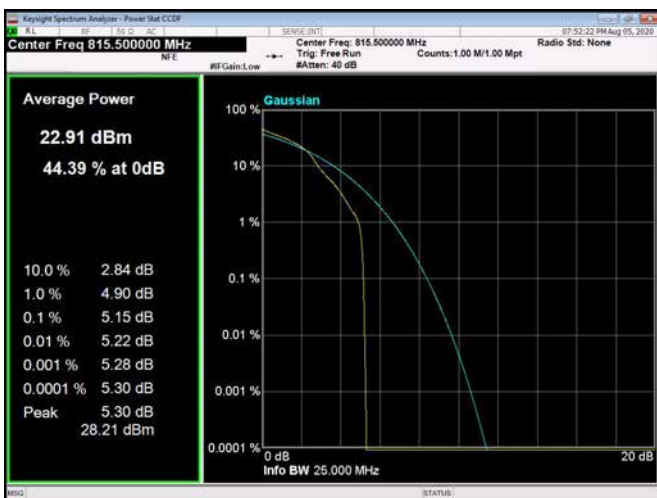

LTE Band 26 _ Peak-to-Average Ratio

1.4MHz / QPSK / Low Channel

1.4MHz / 16QAM / Low Channel

1.4MHz / 64QAM / Low Channel

1.4MHz / QPSK / Middle Channel

1.4MHz / 16QAM / Middle Channel

1.4MHz / 64QAM / Middle Channel

1.4MHz / QPSK / High Channel

1.4MHz / 16QAM / High Channel

1.4MHz / 64QAM / High Channel

3MHz / QPSK / Low Channel

3MHz / 16QAM / Low Channel

3MHz / 64QAM / Low Channel

3MHz / QPSK / Middle Channel

3MHz / 16QAM / Middle Channel