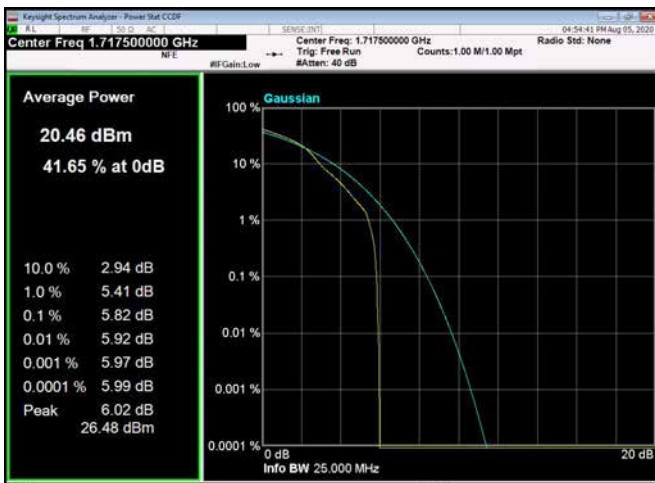

15MHz / 64QAM / Low Channel