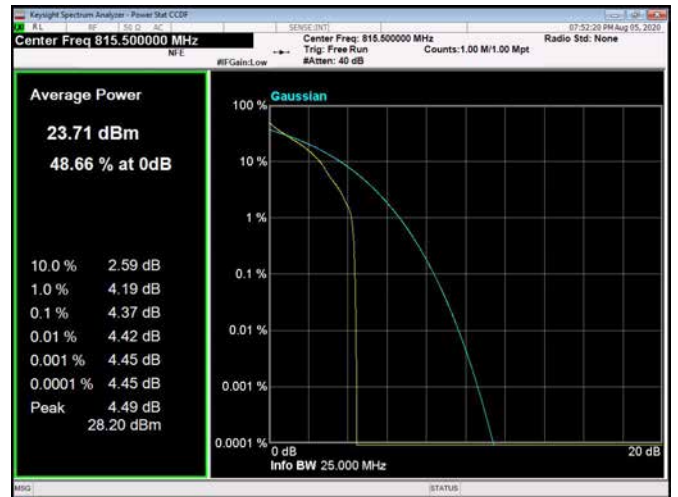

1.4MHz / QPSK / High Channel

1.4MHz / 16QAM / High Channel

1.4MHz / 64QAM / High Channel

3MHz / QPSK / Low Channel

3MHz / 16QAM / Low Channel

3MHz / 64QAM / Low Channel

3MHz / QPSK / Middle Channel

3MHz / 16QAM / Middle Channel