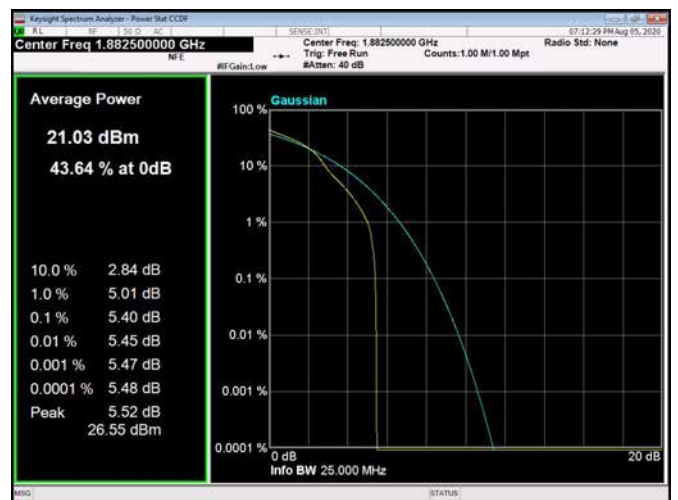

15MHz / 64QAM / Low Channel

15MHz / QPSK / Middle Channel

15MHz / 16QAM / Middle Channel

15MHz / 64QAM / Middle Channel

15MHz / QPSK / High Channel

15MHz / 16QAM / High Channel

15MHz / 64QAM / High Channel

20MHz / QPSK / Low Channel