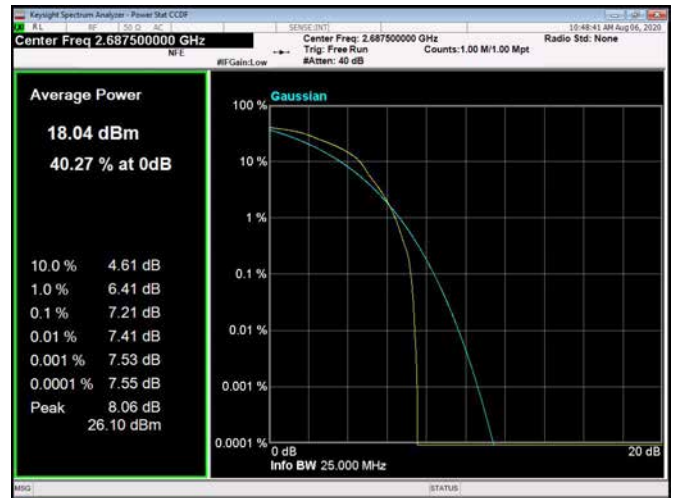

5MHz / 16QAM / High Channel