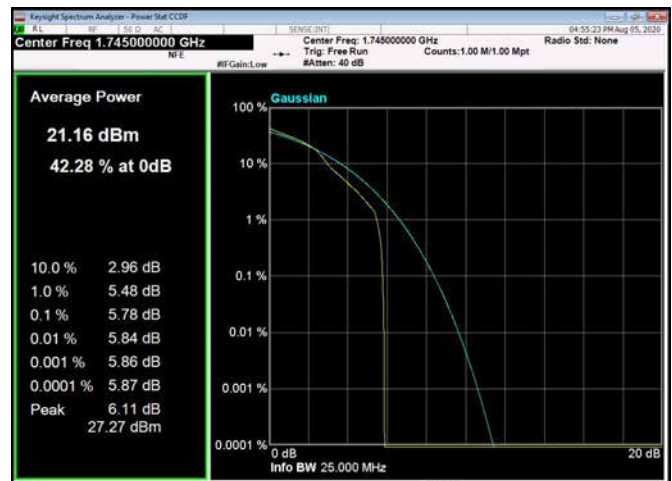

20MHz / 64QAM / Middle Channel

20MHz / QPSK / High Channel

20MHz / 16QAM / High Channel

20MHz / 64QAM / High Channel

LTE Band 5 _ Peak-to-Average Ratio

1.4MHz / QPSK / Low Channel

1.4MHz / 16QAM / Low Channel