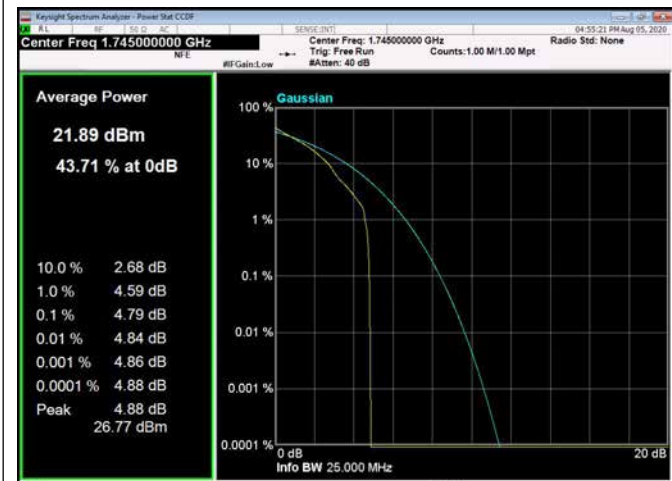

20MHz / 64QAM / Middle Channel

20MHz / QPSK / High Channel

20MHz / 16QAM / High Channel

20MHz / 64QAM / High Channel

LTE Band 5 _ Peak-to-Average Ratio

1.4MHz / QPSK / Low Channel

1.4MHz / 16QAM / Low Channel