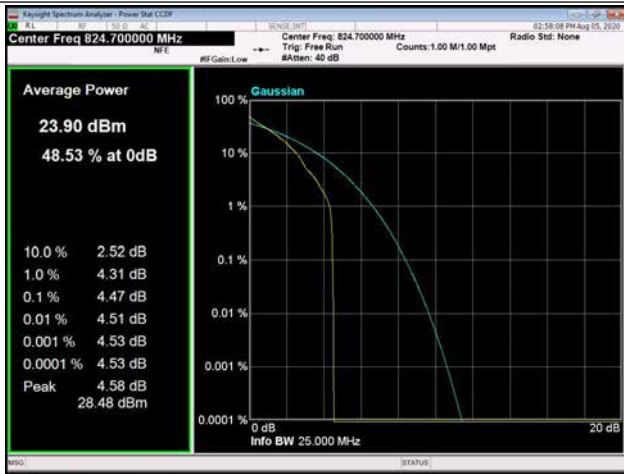

20MHz / 64QAM / Middle Channel

20MHz / QPSK / High Channel

20MHz / 16QAM / High Channel

20MHz / 64QAM / High Channel

LTE Band 5 _ Peak-to-Average Ratio

1.4MHz / QPSK / Low Channel

1.4MHz / 16QAM / Low Channel