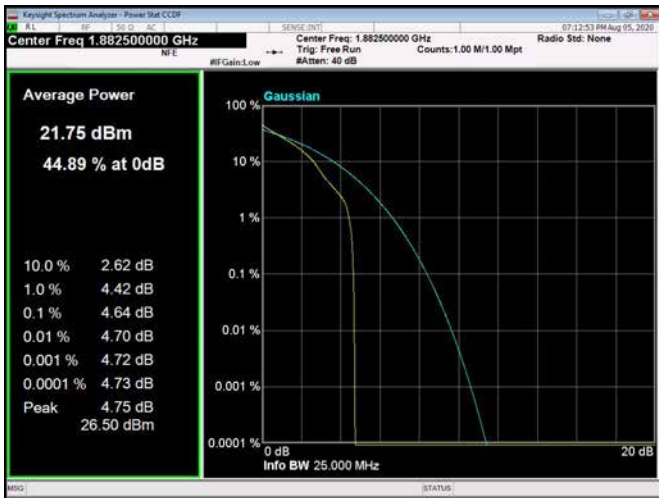

20MHz / 16QAM / Low Channel

20MHz / 64QAM / Low Channel

20MHz / QPSK / Middle Channel

20MHz / 16QAM / Middle Channel

20MHz / 64QAM / Middle Channel

20MHz / QPSK / High Channel

20MHz / 16QAM / High Channel

20MHz / 64QAM / High Channel

LTE Band 26 _ Peak-to-Average Ratio

1.4MHz / QPSK / Low Channel

1.4MHz / 16QAM / Low Channel

1.4MHz / 64QAM / Low Channel

1.4MHz / QPSK / Middle Channel

1.4MHz / 16QAM / Middle Channel

1.4MHz / 64QAM / Middle Channel