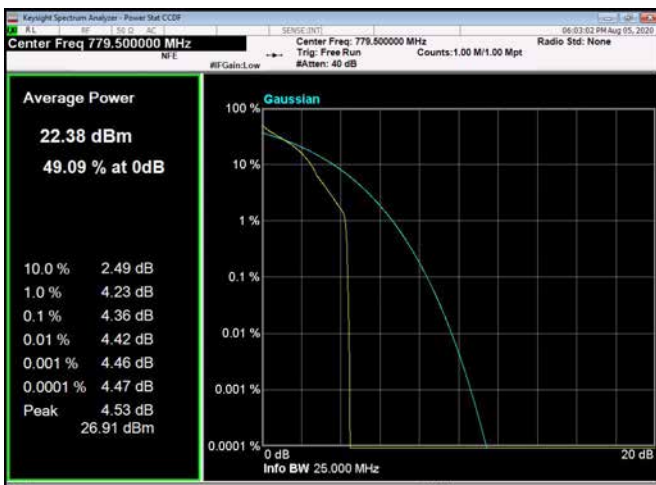

10MHz / QPSK / High Channel

10MHz / 16QAM / High Channel

10MHz / 64QAM / High Channel

LTE Band 13 _ Peak-to-Average Ratio

5MHz / QPSK / Low Channel

5MHz / 16QAM / Low Channel

5MHz / 64QAM / Low Channel

5MHz / QPSK / Middle Channel