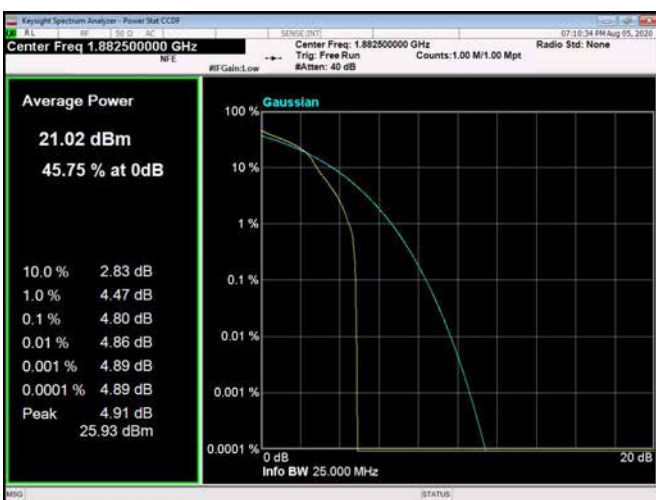

LTE Band 25 _ Peak-to-Average Radio

1.4MHz / QPSK / Low Channel

1.4MHz / 16QAM / Low Channel

1.4MHz / 64QAM / Low Channel

1.4MHz / QPSK / Middle Channel

1.4MHz / 16QAM / Middle Channel

1.4MHz / 64QAM / Middle Channel