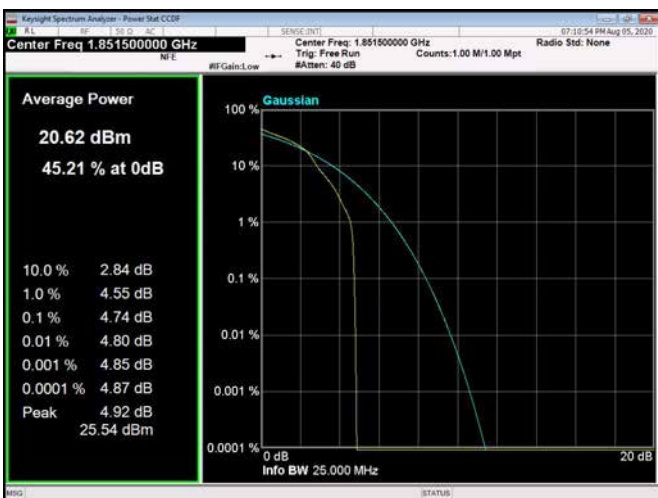

1.4MHz / QPSK / High Channel

1.4MHz / 16QAM / High Channel

1.4MHz / 64QAM / High Channel

3MHz / QPSK / Low Channel

3MHz / 16QAM / Low Channel

3MHz / 64QAM / Low Channel

3MHz / QPSK / Middle Channel

3MHz / 16QAM / Middle Channel