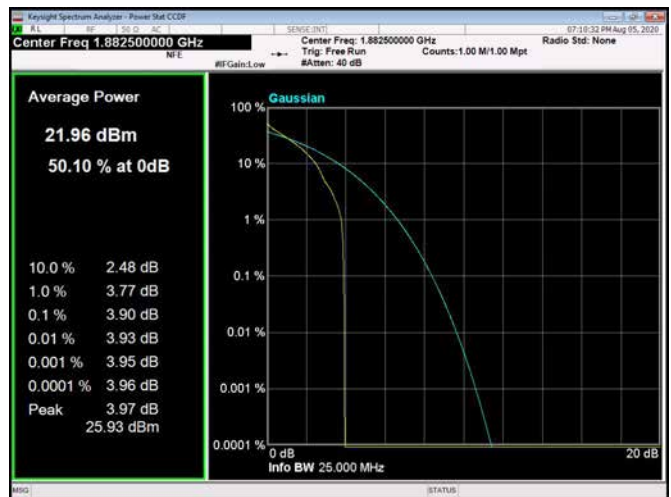

LTE Band 25 _ Peak-to-Average Radio

1.4MHz / QPSK / Low Channel

1.4MHz / 16QAM / Low Channel

1.4MHz / 64QAM / Low Channel

1.4MHz / QPSK / Middle Channel

1.4MHz / 16QAM / Middle Channel

1.4MHz / 64QAM / Middle Channel