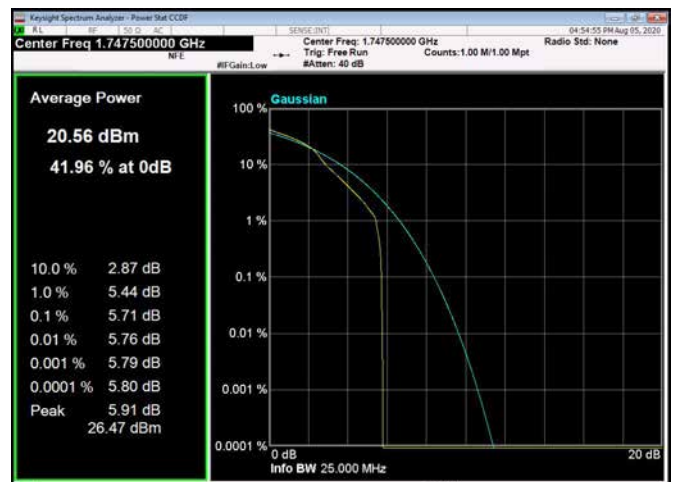

15MHz / 16QAM / High Channel