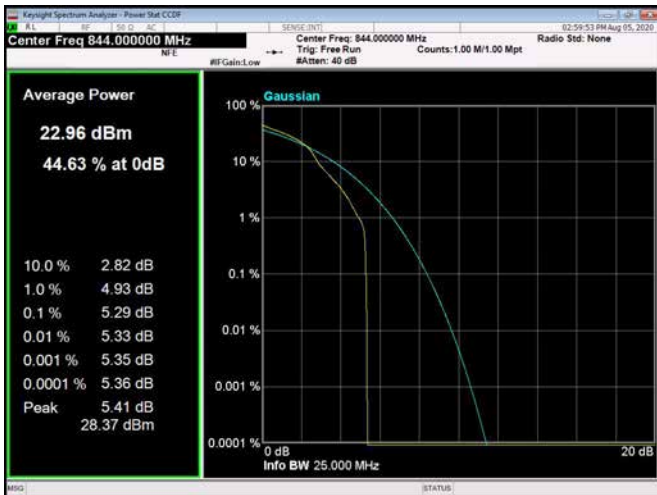

10MHz / QPSK / High Channel

10MHz / 16QAM / High Channel

10MHz / 64QAM / High Channel

LTE Band 13 _ Peak-to-Average Ratio

5MHz / QPSK / Low Channel

5MHz / 16QAM / Low Channel

5MHz / 64QAM / Low Channel

5MHz / QPSK / Middle Channel