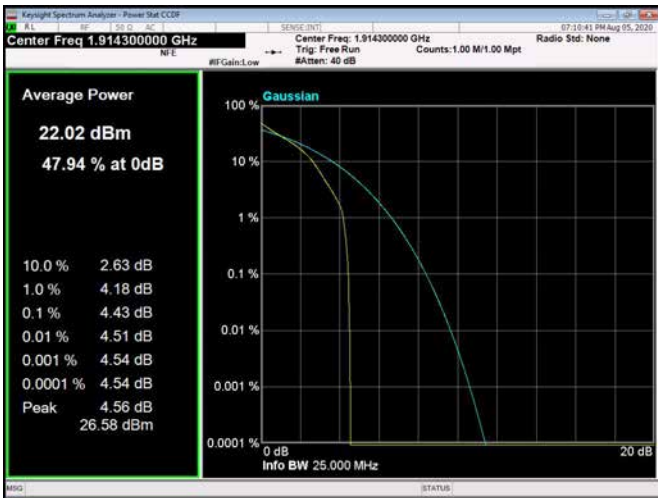

1.4MHz / QPSK / High Channel