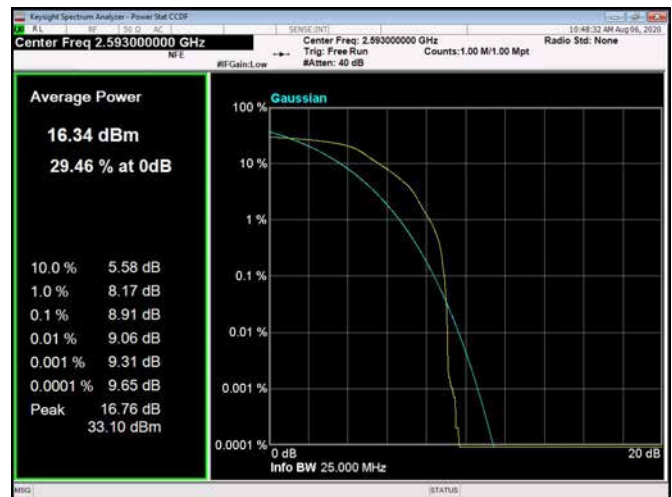

/

LTE Band 41 _ Peak-to-Average Ratio

5MHz / QPSK / Low Channel

5MHz / 16QAM / Low Channel

5MHz / 64QAM / Low Channel

5MHz / QPSK / Middle Channel

5MHz / 16QAM / Middle Channel

5MHz / 64QAM / Middle Channel