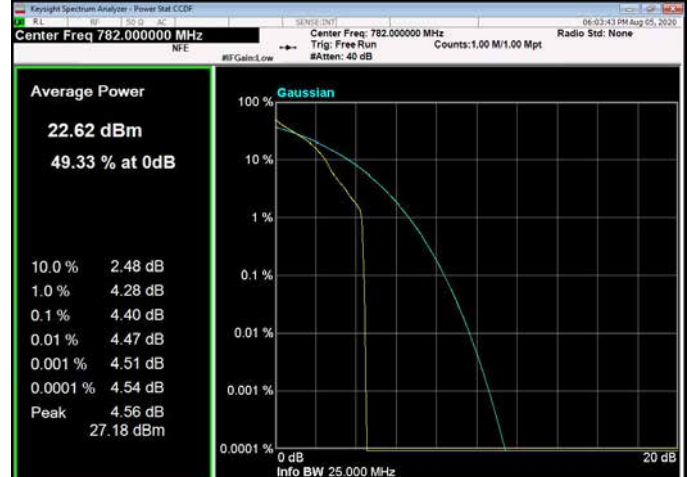

10MHz / QPSK / Middle Channel