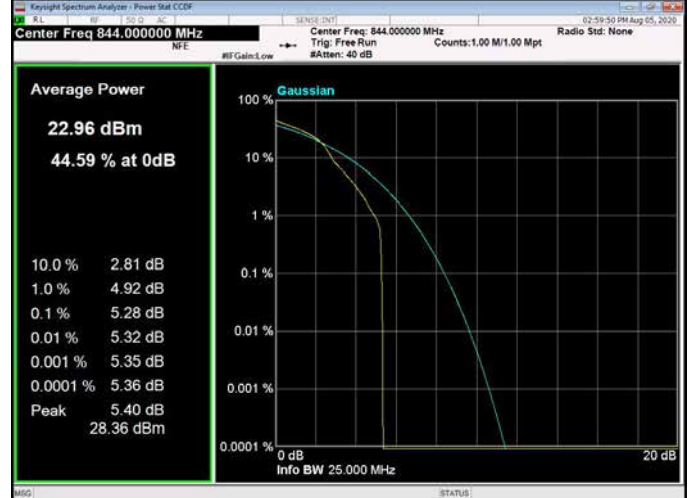

10MHz / QPSK / High Channel

10MHz / 16QAM / High Channel

10MHz / 64QAM / High Channel

LTE Band 13 _ Peak-to-Average Ratio

5MHz / QPSK / Low Channel

5MHz / 16QAM / Low Channel

5MHz / 64QAM / Low Channel

5MHz / QPSK / Middle Channel