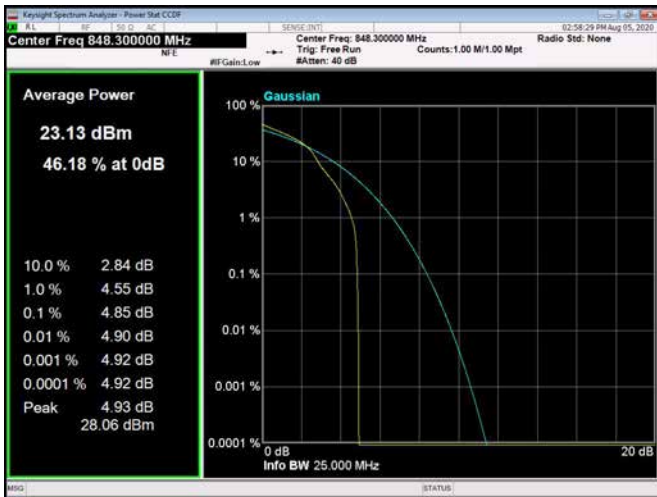

20MHz / 64QAM / Middle Channel

20MHz / QPSK / High Channel

20MHz / 16QAM / High Channel

20MHz / 64QAM / High Channel

LTE Band 5 _ Peak-to-Average Ratio

1.4MHz / QPSK / Low Channel

1.4MHz / 16QAM / Low Channel

1.4MHz / 64QAM / Low Channel

1.4MHz / QPSK / Middle Channel

1.4MHz / 16QAM / Middle Channel

1.4MHz / 64QAM / Middle Channel

1.4MHz / QPSK / High Channel

1.4MHz / 16QAM / High Channel

1.4MHz / 64QAM / High Channel