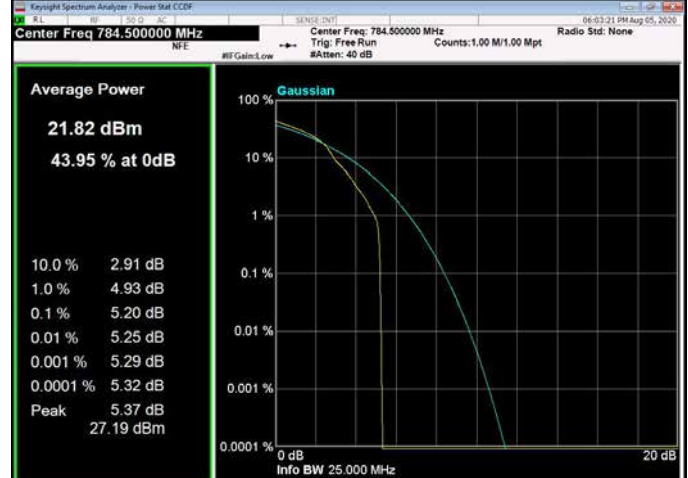

5MHz / 16QAM / High Channel