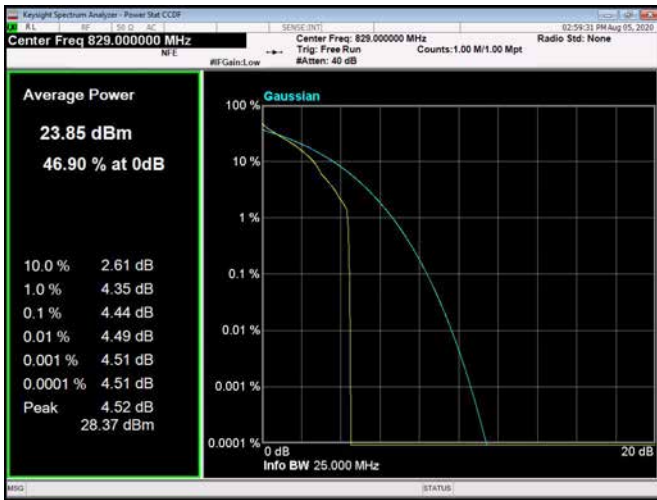

10MHz / QPSK / Low Channel