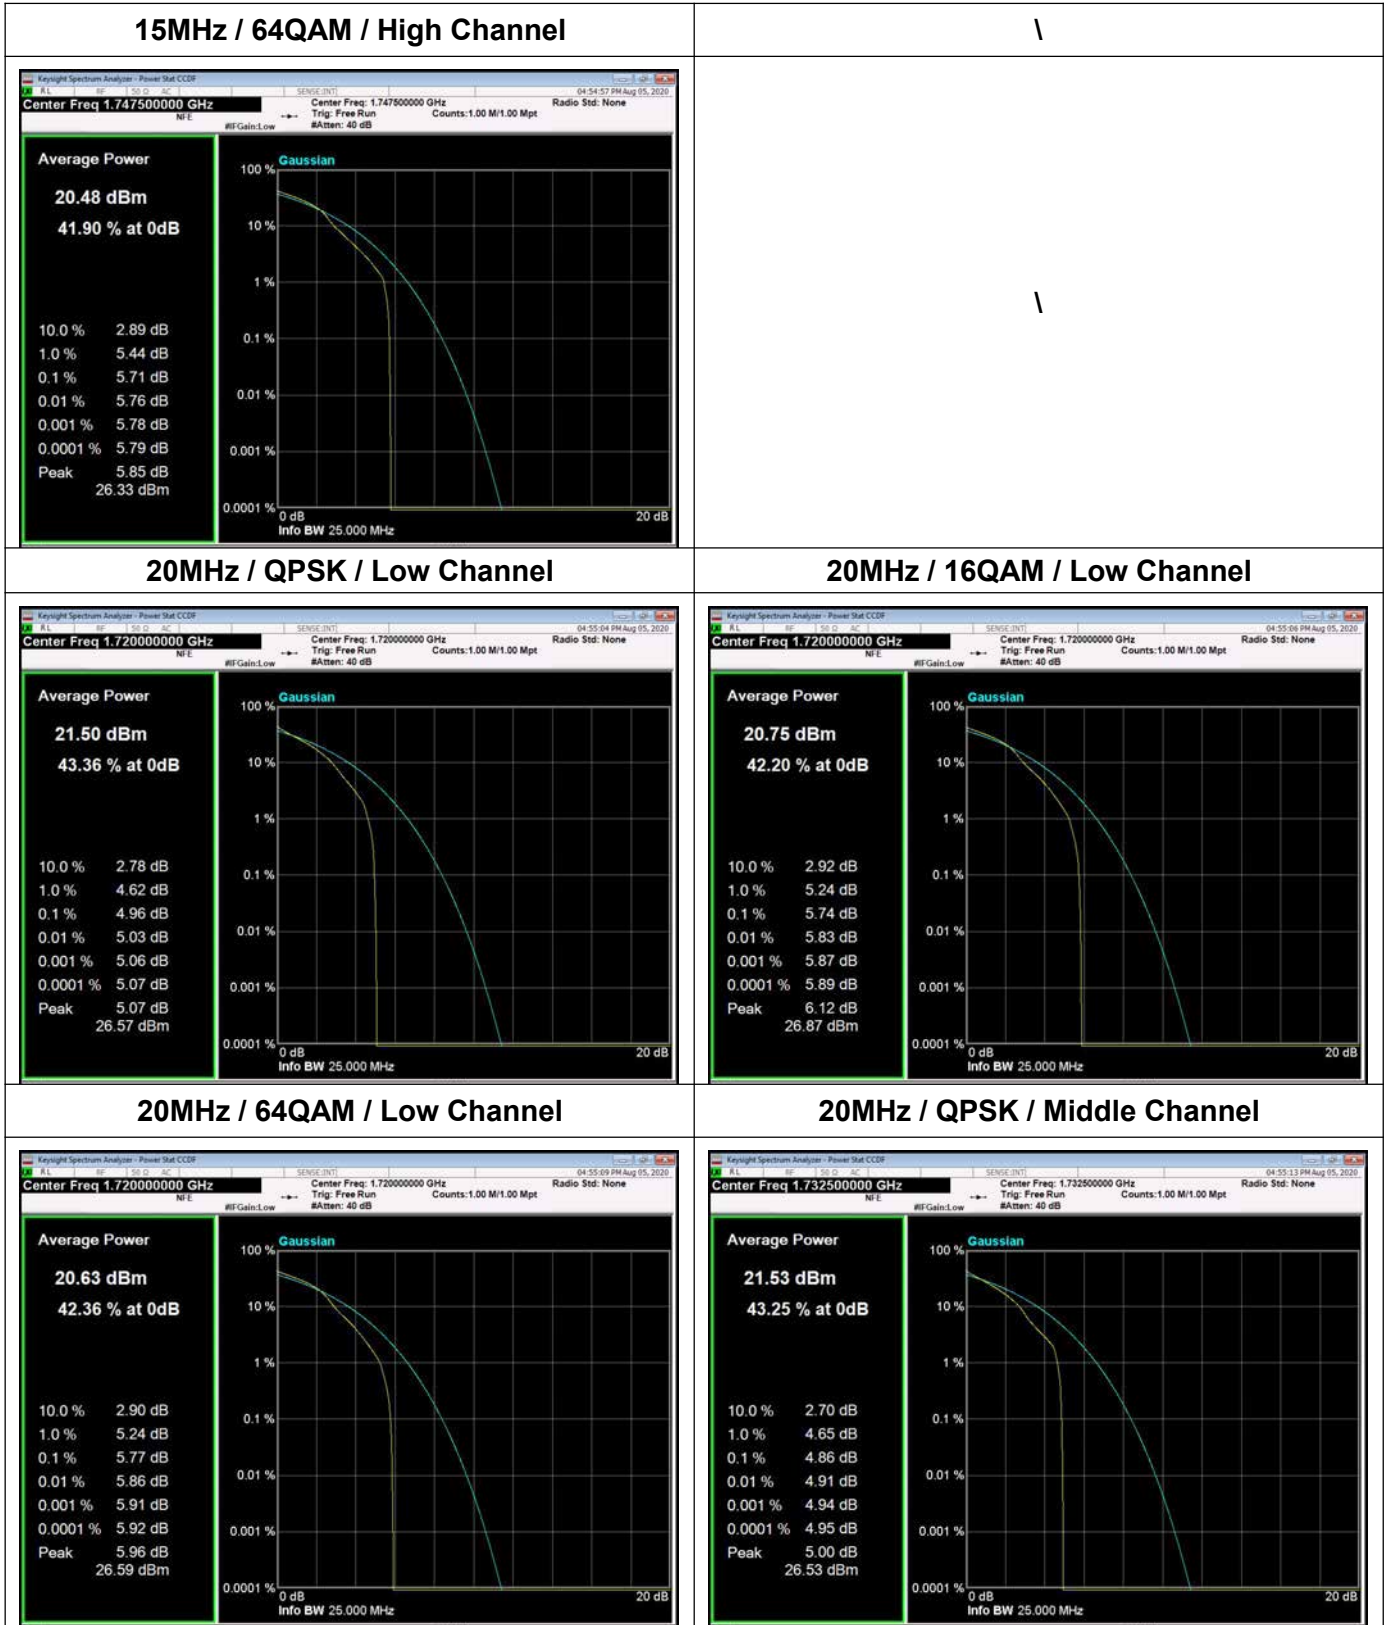

15MHz / 64QAM / Low Channel

15MHz / QPSK / Middle Channel

15MHz / 16QAM / Middle Channel

15MHz / 64QAM / Middle Channel

15MHz / QPSK / High Channel

15MHz / 16QAM / High Channel

20MHz / 16QAM / Middle Channel

20MHz / 64QAM / Middle Channel

20MHz / QPSK / High Channel

20MHz / 16QAM / High Channel

20MHz / 64QAM / High Channel

LTE Band 5 _ Peak-to-Average Ratio

1.4MHz / QPSK / Low Channel

1.4MHz / 16QAM / Low Channel