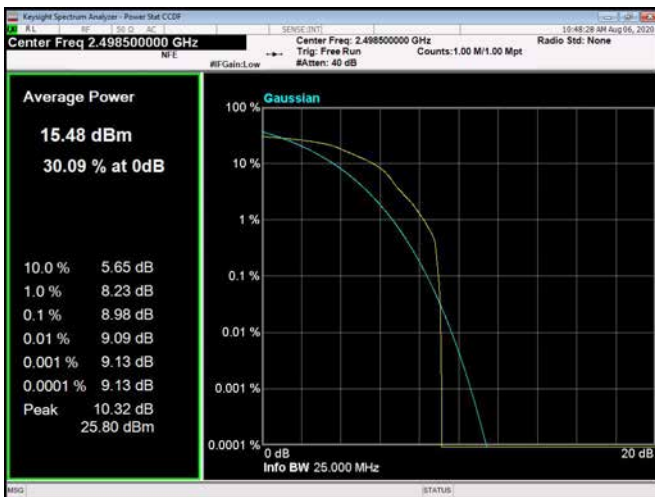

/

LTE Band 41 _ Peak-to-Average Ratio

5MHz / QPSK / Low Channel

5MHz / 16QAM / Low Channel

5MHz / 64QAM / Low Channel

5MHz / QPSK / Middle Channel

5MHz / 16QAM / Middle Channel

5MHz / 64QAM / Middle Channel