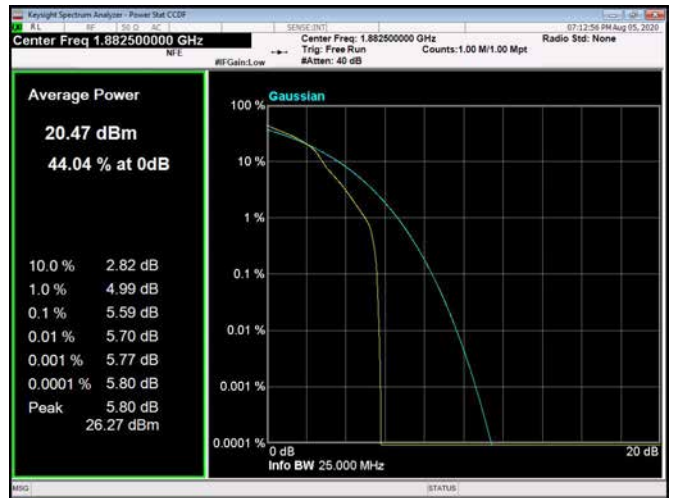

20MHz / 16QAM / Middle Channel