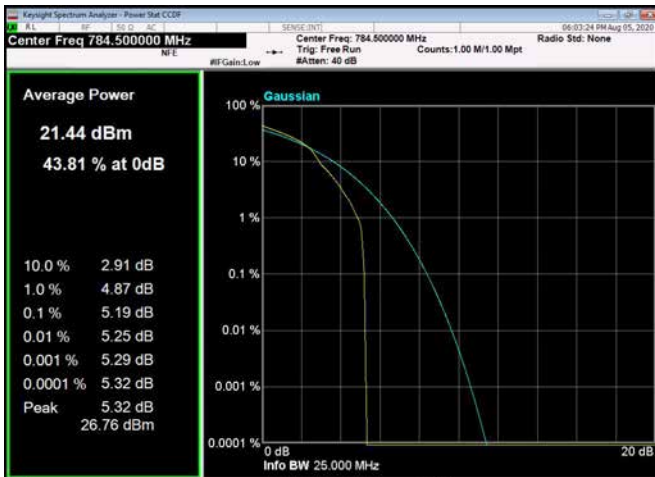

5MHz / 64QAM / High Channel