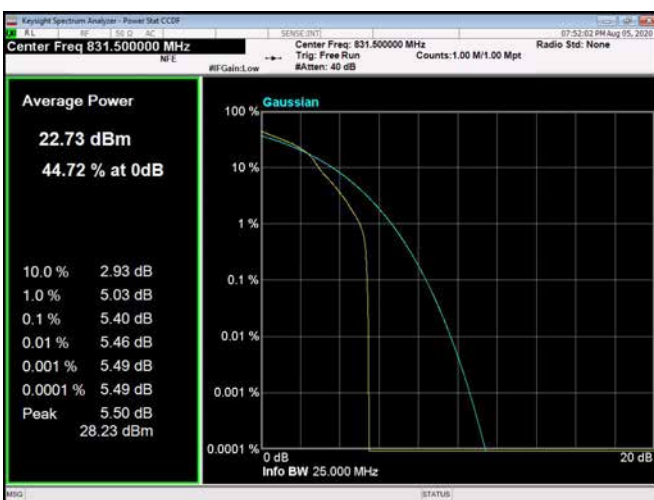

LTE Band 26 _ Peak-to-Average Ratio

1.4MHz / QPSK / Low Channel

1.4MHz / 16QAM / Low Channel

1.4MHz / 64QAM / Low Channel

1.4MHz / QPSK / Middle Channel

1.4MHz / 16QAM / Middle Channel

1.4MHz / 64QAM / Middle Channel