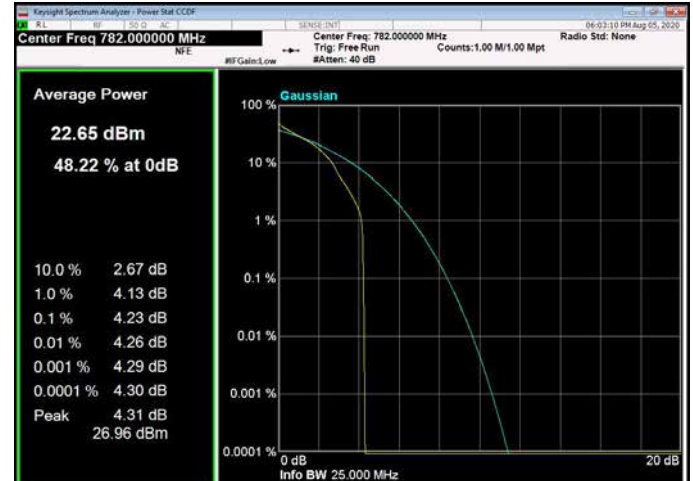

10MHz / QPSK / High Channel

10MHz / 16QAM / High Channel

10MHz / 64QAM / High Channel

LTE Band 13 _ Peak-to-Average Ratio

5MHz / QPSK / Low Channel

5MHz / 16QAM / Low Channel

5MHz / 64QAM / Low Channel

5MHz / QPSK / Middle Channel