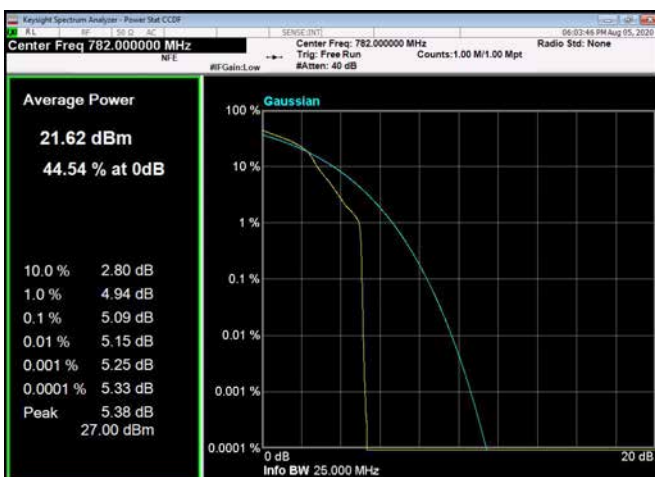

10MHz / 16QAM / Middle Channel