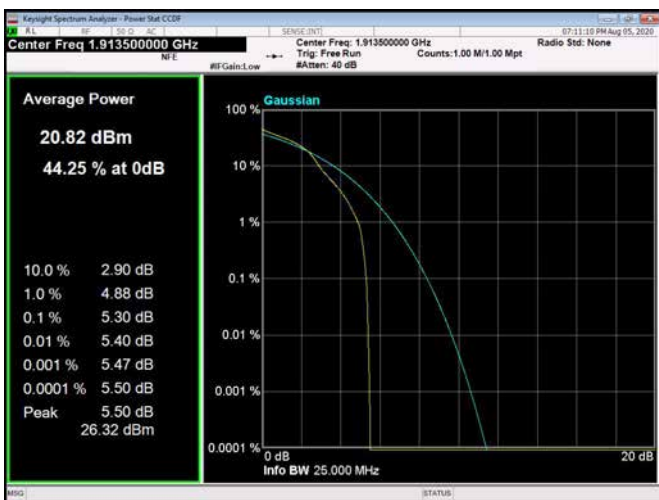

3MHz / 16QAM / High Channel