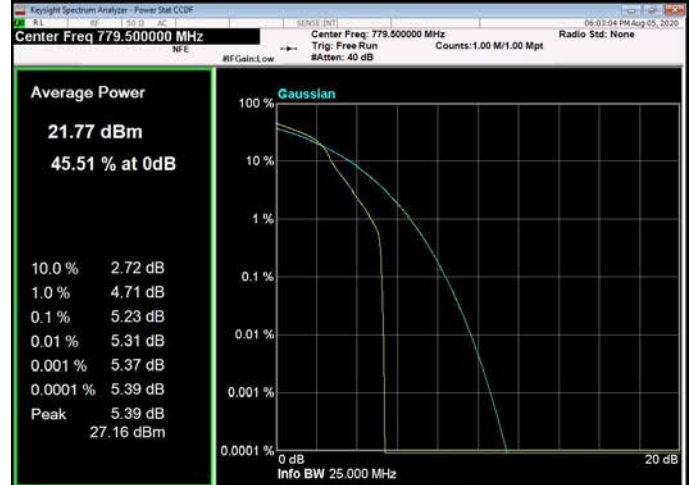

10MHz / QPSK / High Channel

10MHz / 16QAM / High Channel

10MHz / 64QAM / High Channel

LTE Band 13 _ Peak-to-Average Ratio

5MHz / QPSK / Low Channel

5MHz / 16QAM / Low Channel

5MHz / 64QAM / Low Channel

5MHz / QPSK / Middle Channel