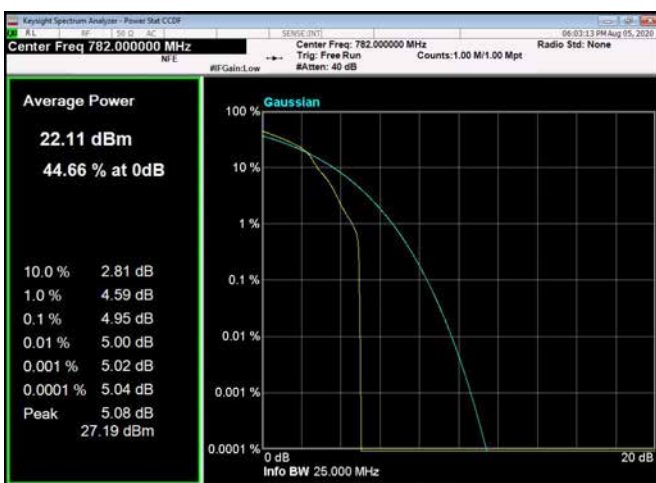

5MHz / 16QAM / Middle Channel