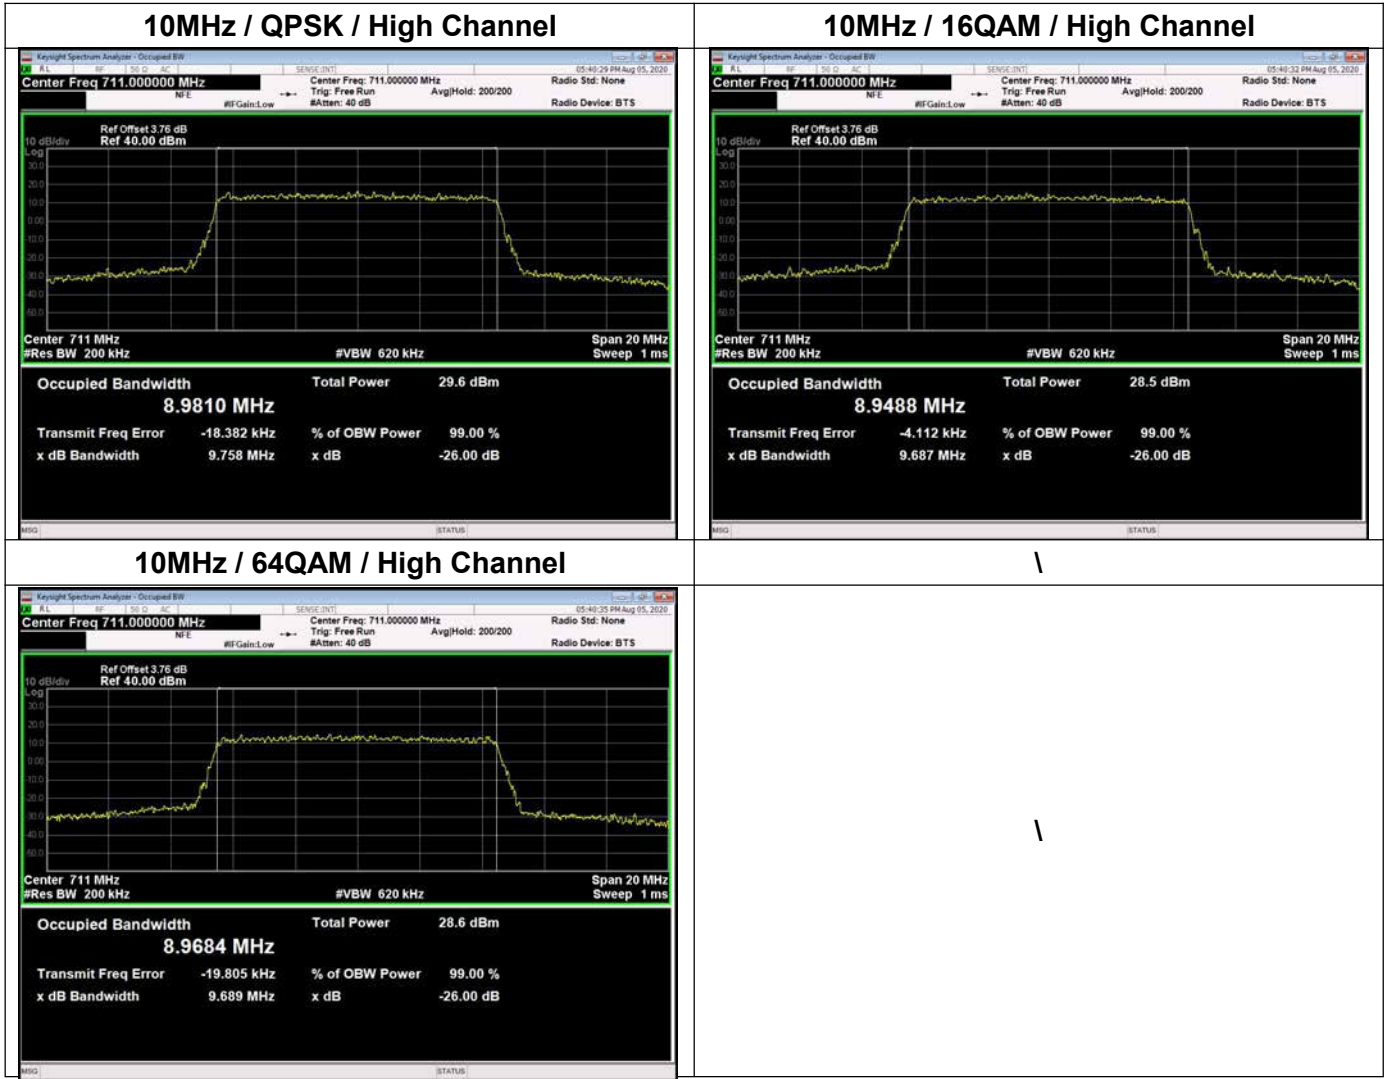

3MHz / 64QAM / High Channel

\

5MHz / QPSK / Low Channel

5MHz / 16QAM / Low Channel

5MHz / 64QAM / Low Channel

5MHz / QPSK / Middle Channel

10MHz / QPSK / Low Channel

10MHz / 16QAM / Low Channel

10MHz / 64QAM / Low Channel

10MHz / QPSK / Middle Channel

10MHz / 16QAM / Middle Channel

10MHz / 64QAM / Middle Channel

LTE Band 13 _ 99% Bandwidth & 26dB Bandwidth

5MHz / QPSK / Low Channel

5MHz / 16QAM / Low Channel

5MHz / 64QAM / Low Channel

5MHz / QPSK / Middle Channel

5MHz / 16QAM / Middle Channel

5MHz / 64QAM / Middle Channel

5MHz / QPSK / High Channel

5MHz / 16QAM / High Channel

5MHz / 64QAM / High Channel

10MHz / QPSK / Middle Channel

10MHz / 16QAM / Middle Channel

10MHz / 64QAM / Middle Channel

LTE Band 25 _ 99% Bandwidth & 26dB Bandwidth

1.4MHz / QPSK / Low Channel

1.4MHz / 16QAM / Low Channel

1.4MHz / 64QAM / Low Channel

1.4MHz / QPSK / Middle Channel