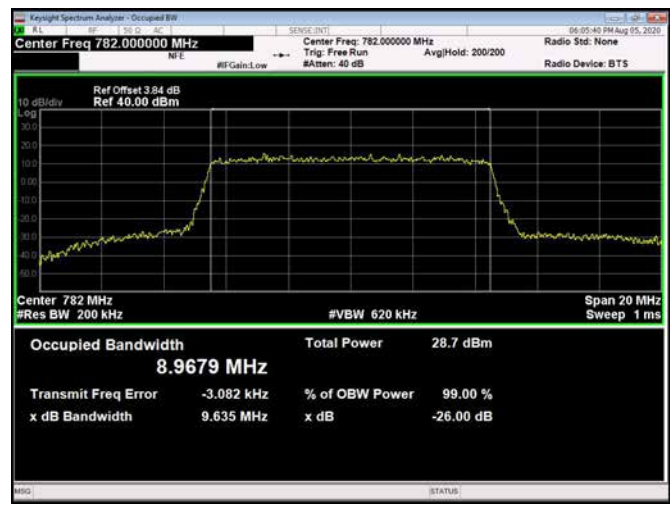

10MHz / 16QAM / Middle Channel

10MHz / 64QAM / Middle Channel

LTE Band 25 _ 99% Bandwidth & 26dB Bandwidth

1.4MHz / QPSK / Low Channel

1.4MHz / 16QAM / Low Channel

1.4MHz / 64QAM / Low Channel

1.4MHz / QPSK / Middle Channel