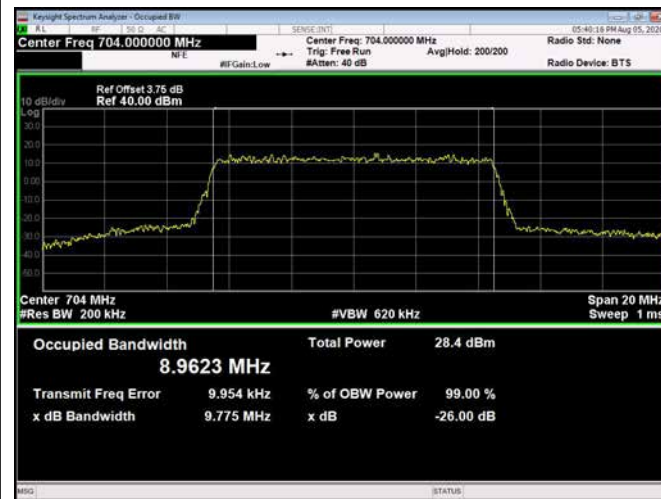

10MHz / 64QAM / Low Channel

10MHz / QPSK / Middle Channel

10MHz / 16QAM / Middle Channel

10MHz / 64QAM / Middle Channel

LTE Band 13 _ 99% Bandwidth & 26dB Bandwidth

5MHz / QPSK / Low Channel

5MHz / 16QAM / Low Channel