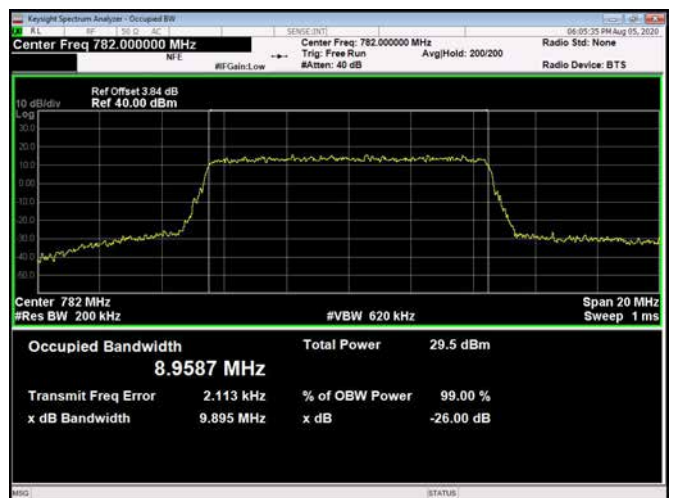

10MHz / 16QAM / Middle Channel

10MHz / 64QAM / Middle Channel

LTE Band 25 _ 99% Bandwidth & 26dB Bandwidth

1.4MHz / QPSK / Low Channel

1.4MHz / 16QAM / Low Channel

1.4MHz / 64QAM / Low Channel

1.4MHz / QPSK / Middle Channel