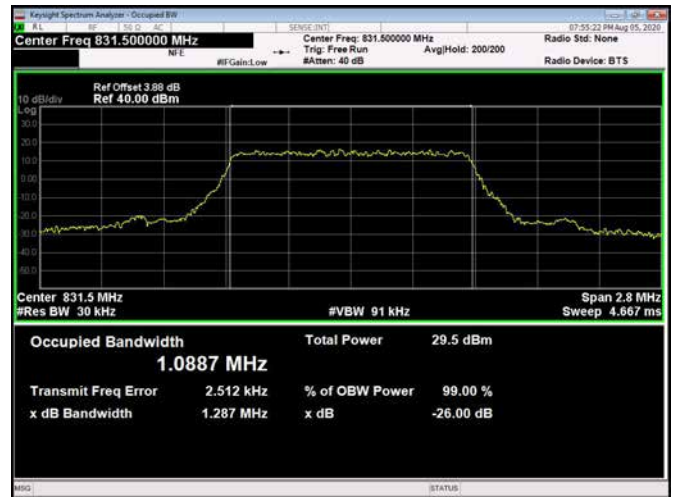

20MHz / 16QAM / High Channel

20MHz / 64QAM / High Channel

LTE Band 26 _ 99% Bandwidth & 26dB Bandwidth

1.4MHz / QPSK / Low Channel

1.4MHz / 16QAM / Low Channel

1.4MHz / 64QAM / Low Channel

1.4MHz / QPSK / Middle Channel