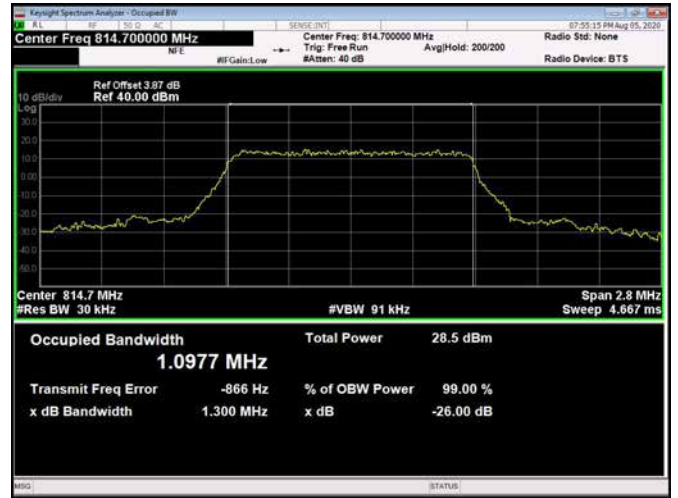

20MHz / 16QAM / High Channel

20MHz / 64QAM / High Channel

LTE Band 26 _ 99% Bandwidth & 26dB Bandwidth

1.4MHz / QPSK / Low Channel

1.4MHz / 16QAM / Low Channel

1.4MHz / 64QAM / Low Channel

1.4MHz / QPSK / Middle Channel