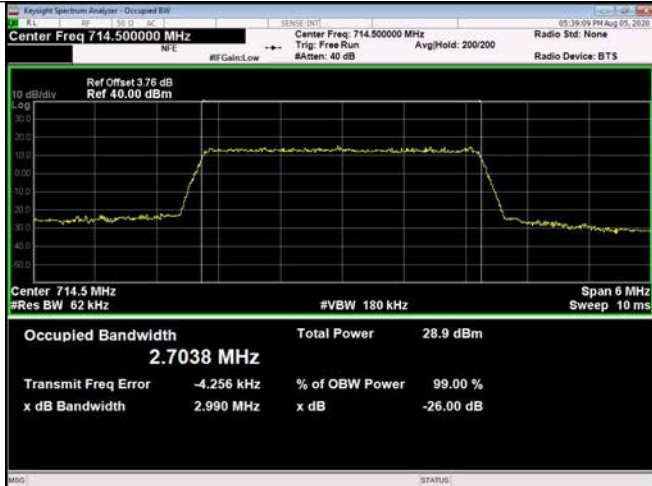

3MHz / 64QAM / High Channel

\