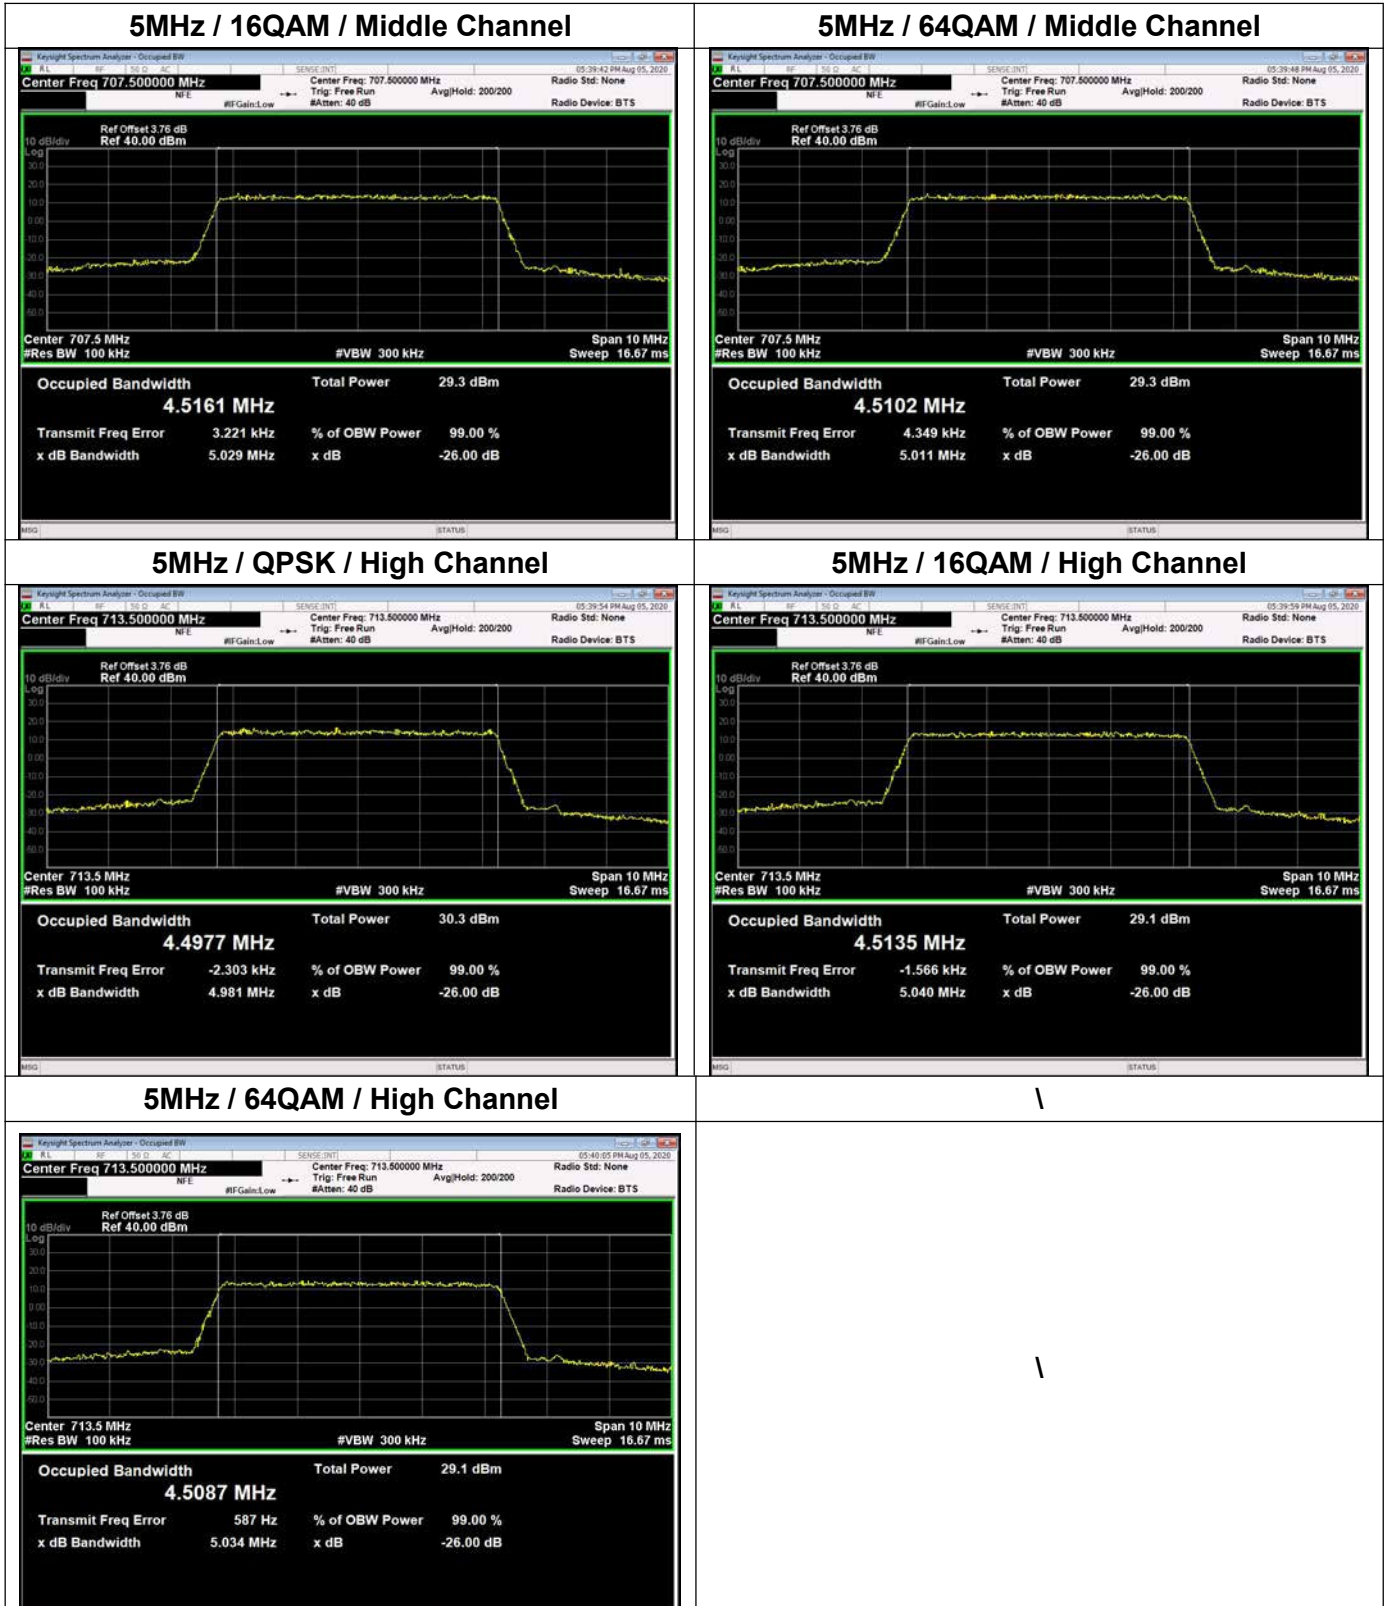

3MHz / 64QAM / High Channel

\

5MHz / QPSK / Low Channel

5MHz / 16QAM / Low Channel

5MHz / 64QAM / Low Channel

5MHz / QPSK / Middle Channel

10MHz / QPSK / Low Channel

10MHz / 16QAM / Low Channel

10MHz / 64QAM / Low Channel

10MHz / QPSK / Middle Channel

10MHz / 16QAM / Middle Channel

10MHz / 64QAM / Middle Channel

LTE Band 13 _ 99% Bandwidth & 26dB Bandwidth

5MHz / QPSK / Low Channel

5MHz / 16QAM / Low Channel