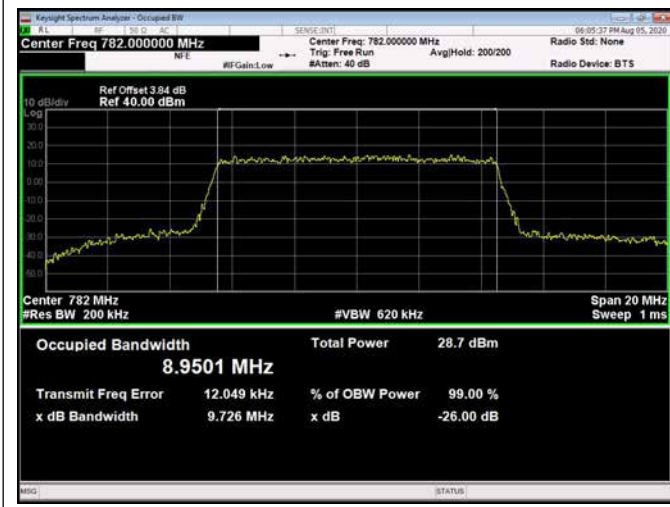

10MHz / 16QAM / Middle Channel

10MHz / 64QAM / Middle Channel

LTE Band 25 _ 99% Bandwidth & 26dB Bandwidth

1.4MHz / QPSK / Low Channel

1.4MHz / 16QAM / Low Channel

1.4MHz / 64QAM / Low Channel

1.4MHz / QPSK / Middle Channel