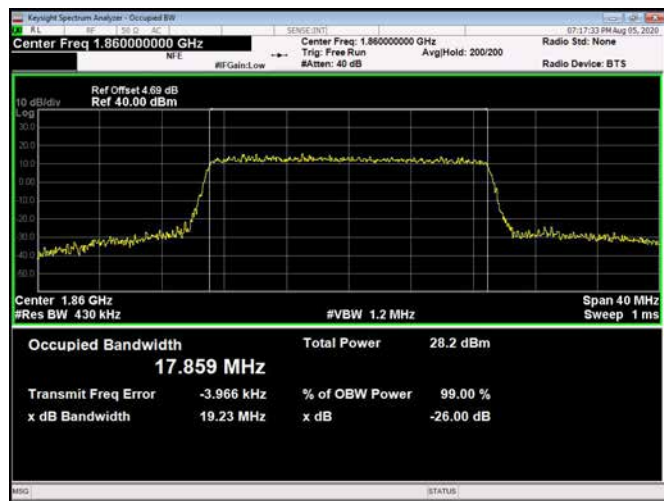

15MHz / 64QAM / High Channel

20MHz / QPSK / Low Channel

20MHz / 16QAM / Low Channel

20MHz / 64QAM / Low Channel

20MHz / QPSK / Middle Channel

20MHz / 16QAM / Middle Channel

20MHz / 64QAM / Middle Channel

20MHz / QPSK / High Channel

20MHz / 16QAM / High Channel

20MHz / 64QAM / High Channel

LTE Band 26 _ 99% Bandwidth & 26dB Bandwidth

1.4MHz / QPSK / Low Channel

1.4MHz / 16QAM / Low Channel

1.4MHz / 64QAM / Low Channel

1.4MHz / QPSK / Middle Channel