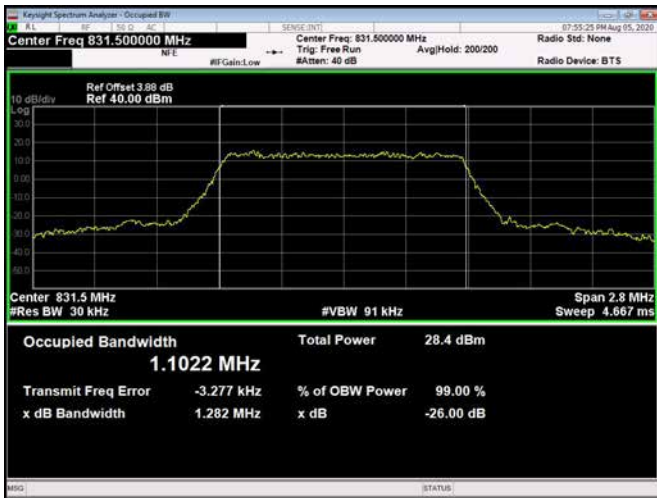

1.4MHz / 16QAM / Middle Channel