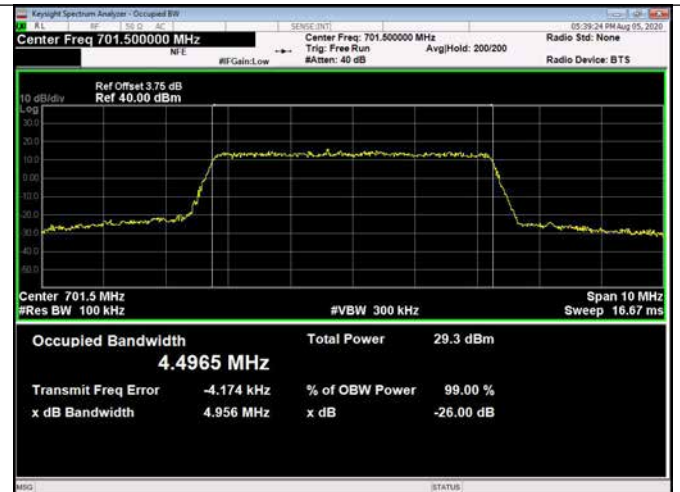

5MHz / QPSK / Low Channel

5MHz / 16QAM / Low Channel