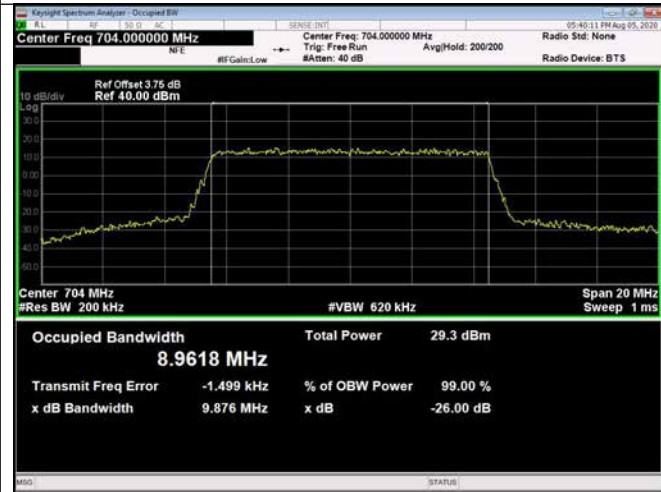

10MHz / QPSK / Low Channel