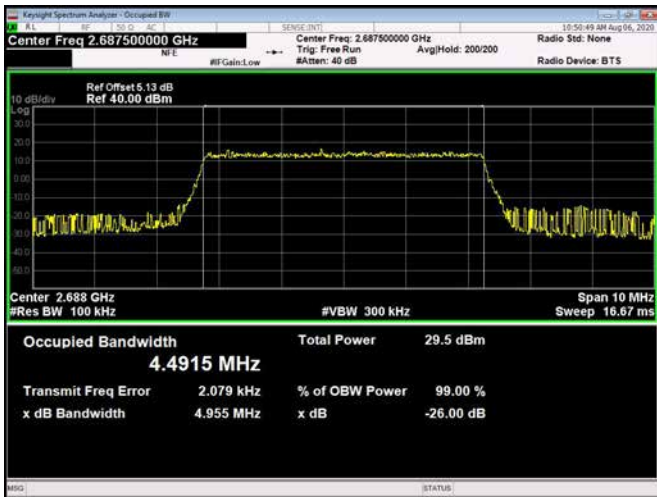

5MHz / QPSK / High Channel