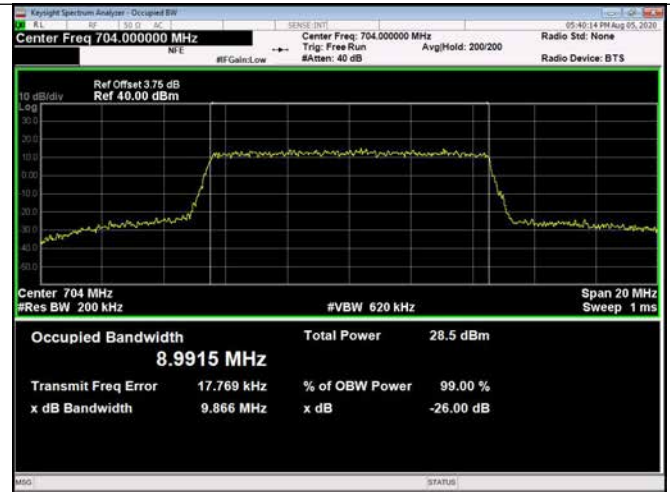

10MHz / 64QAM / Low Channel

10MHz / QPSK / Middle Channel

10MHz / 16QAM / Middle Channel

10MHz / 64QAM / Middle Channel

LTE Band 13 _ 99% Bandwidth & 26dB Bandwidth

5MHz / QPSK / Low Channel

5MHz / 16QAM / Low Channel