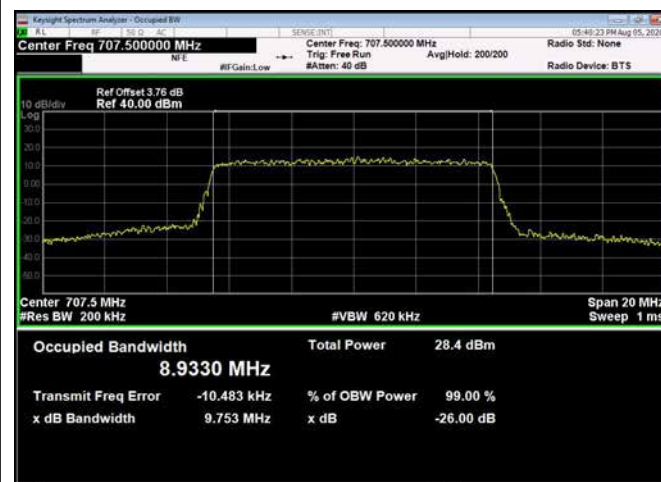

10MHz / 64QAM / Low Channel

10MHz / QPSK / Middle Channel

10MHz / 16QAM / Middle Channel

10MHz / 64QAM / Middle Channel

LTE Band 13 _ 99% Bandwidth & 26dB Bandwidth

5MHz / QPSK / Low Channel

5MHz / 16QAM / Low Channel