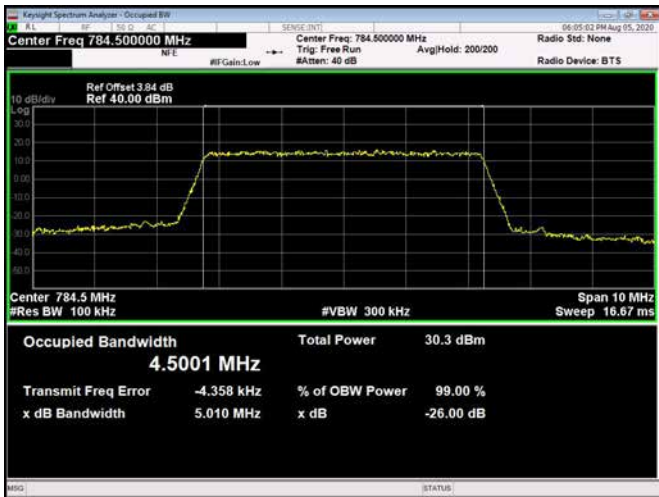

5MHz / QPSK / High Channel