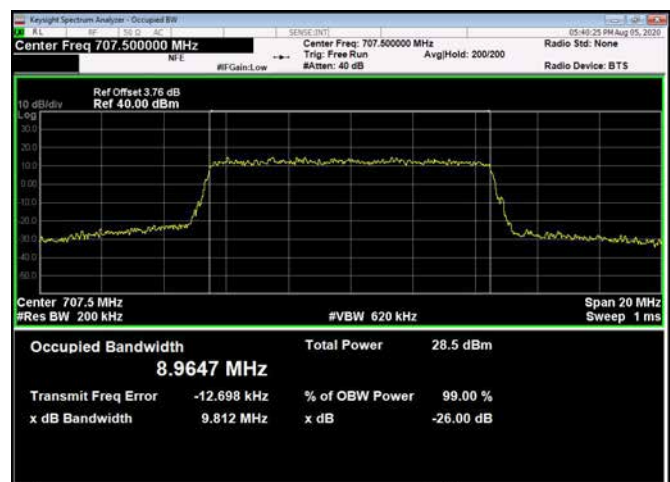

10MHz / 64QAM / Low Channel

10MHz / QPSK / Middle Channel

10MHz / 16QAM / Middle Channel

10MHz / 64QAM / Middle Channel

LTE Band 13 _ 99% Bandwidth & 26dB Bandwidth

5MHz / QPSK / Low Channel

5MHz / 16QAM / Low Channel