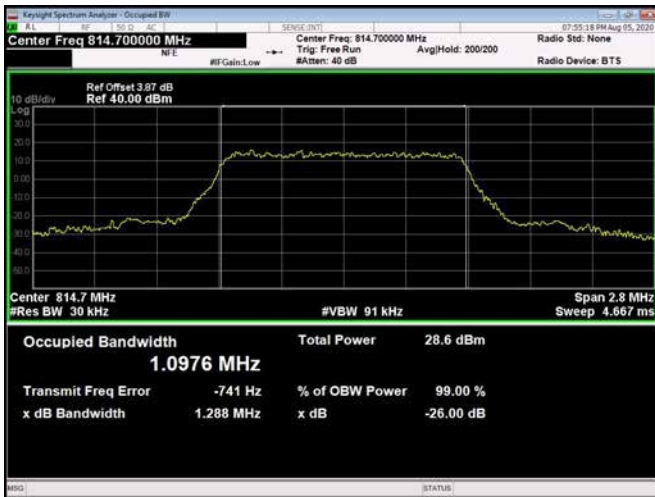

20MHz / 16QAM / High Channel

20MHz / 64QAM / High Channel

LTE Band 26 _ 99% Bandwidth & 26dB Bandwidth

1.4MHz / QPSK / Low Channel

1.4MHz / 16QAM / Low Channel

1.4MHz / 64QAM / Low Channel

1.4MHz / QPSK / Middle Channel