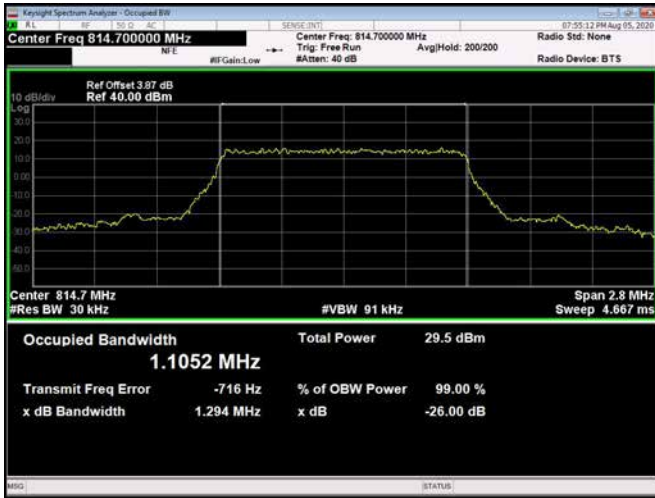

20MHz / 16QAM / High Channel

20MHz / 64QAM / High Channel

LTE Band 26 _ 99% Bandwidth & 26dB Bandwidth

1.4MHz / QPSK / Low Channel

1.4MHz / 16QAM / Low Channel

1.4MHz / 64QAM / Low Channel

1.4MHz / QPSK / Middle Channel