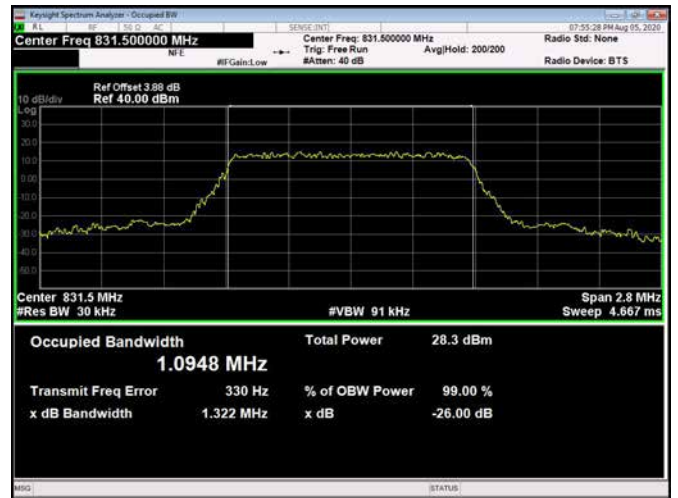

1.4MHz / 64QAM / Middle Channel