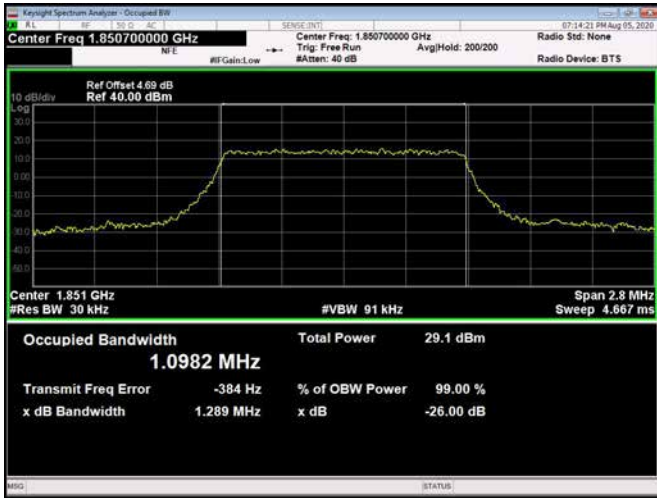

10MHz / 16QAM / Middle Channel

10MHz / 64QAM / Middle Channel

LTE Band 25 _ 99% Bandwidth & 26dB Bandwidth

1.4MHz / QPSK / Low Channel

1.4MHz / 16QAM / Low Channel

1.4MHz / 64QAM / Low Channel

1.4MHz / QPSK / Middle Channel