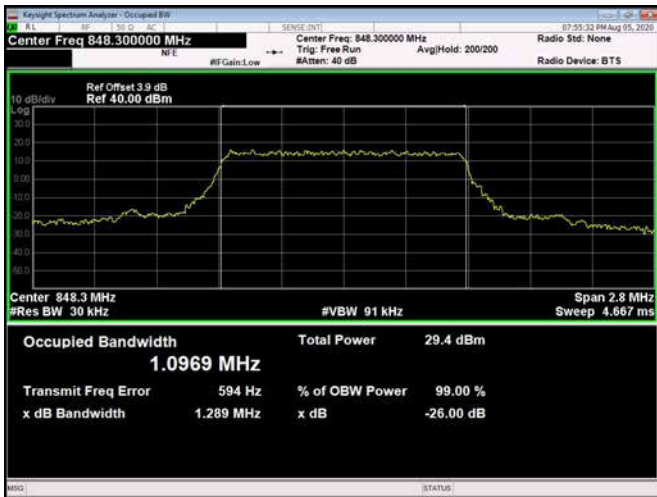

1.4MHz / QPSK / High Channel