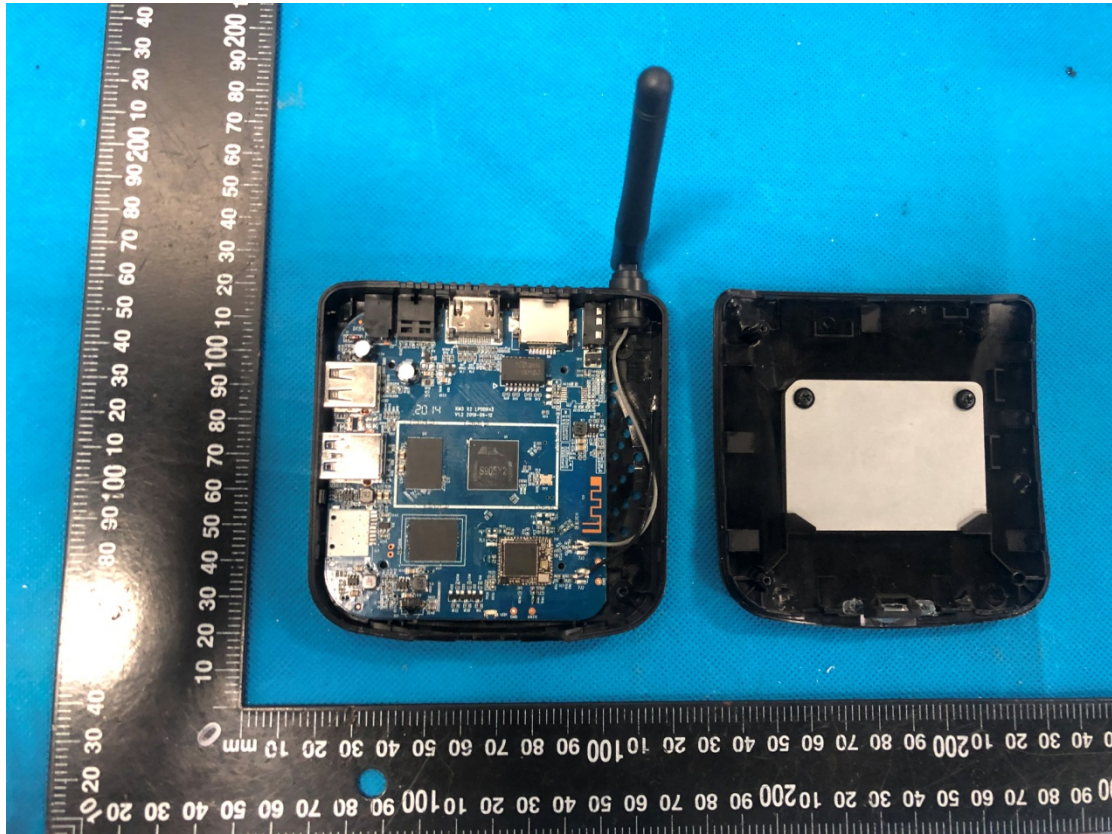

Annex B

Internal Photo

2.4G, 5.2G, 5.8G
Internal Antenna

BT
PCB Antenna