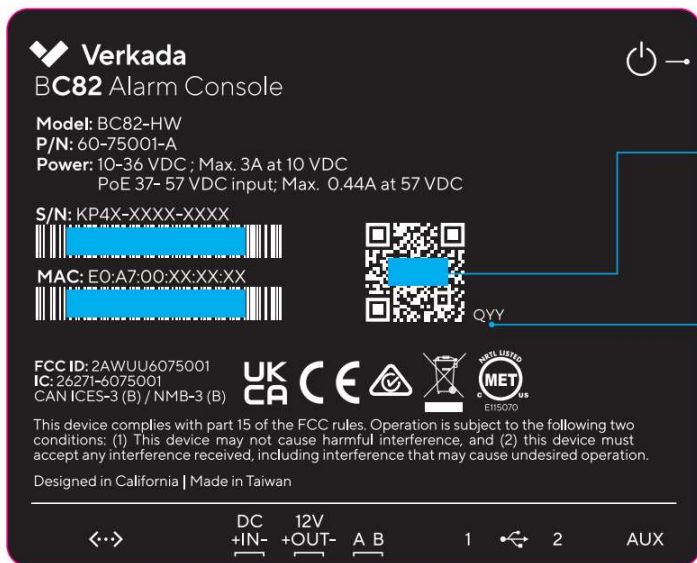

BC82 Alarm Console Product Label

QR
Should direct to:
vkda.co/s/XXXX-XXXX-XXXX
—
XXXX-XXXX-XXXX should be replaced with serial number.

QYY
Q represents quarter, each quarter can be represented by character "A, B, C, D".
(For example, fourth quarter of 2021 should be "D21".)