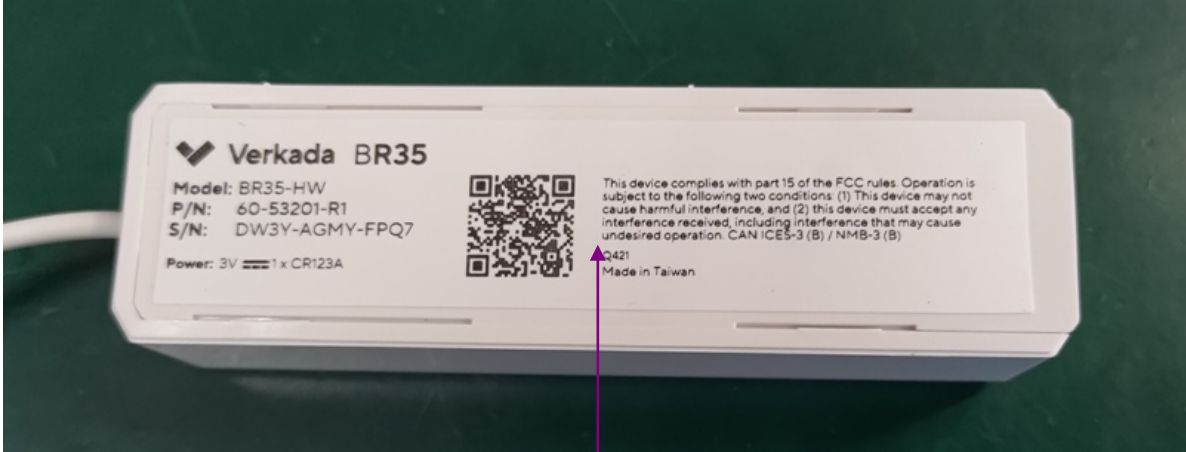

# BR35-HW diagram

Label location

FCC ID : **2AWUU6053201**

IC: **26271-6053201**