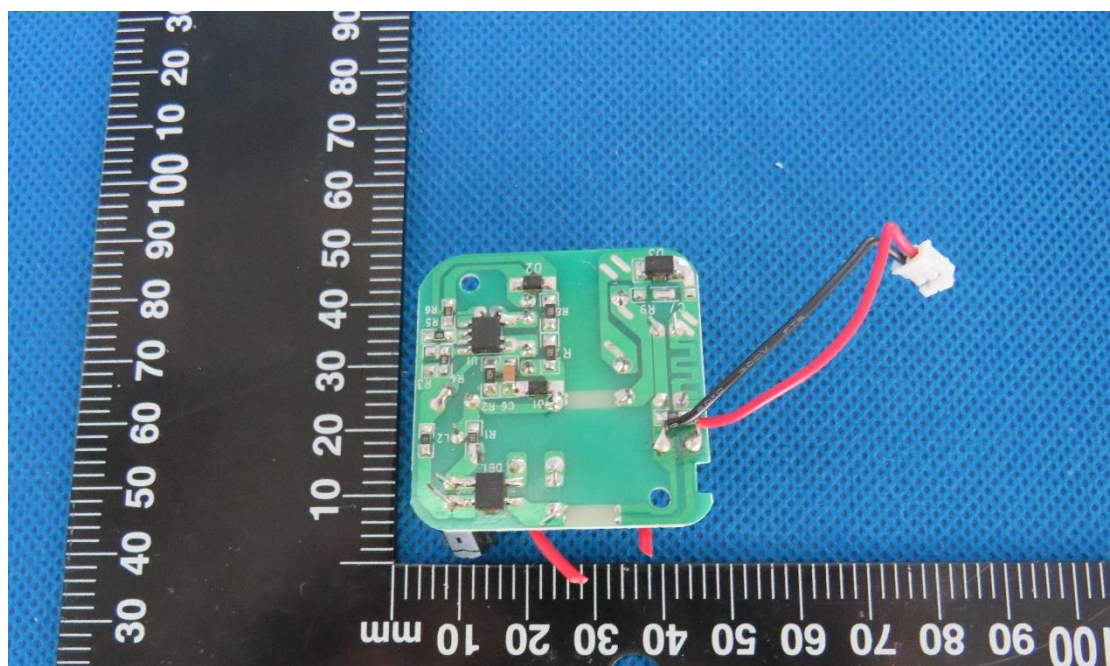

Product Name: WIFI REPEATER

Test Model No.: KP300

EUT Constructional Details

Internal Photo

Fig.1

Fig.2

Fig.3

Fig.4

Fig.5

Fig.6