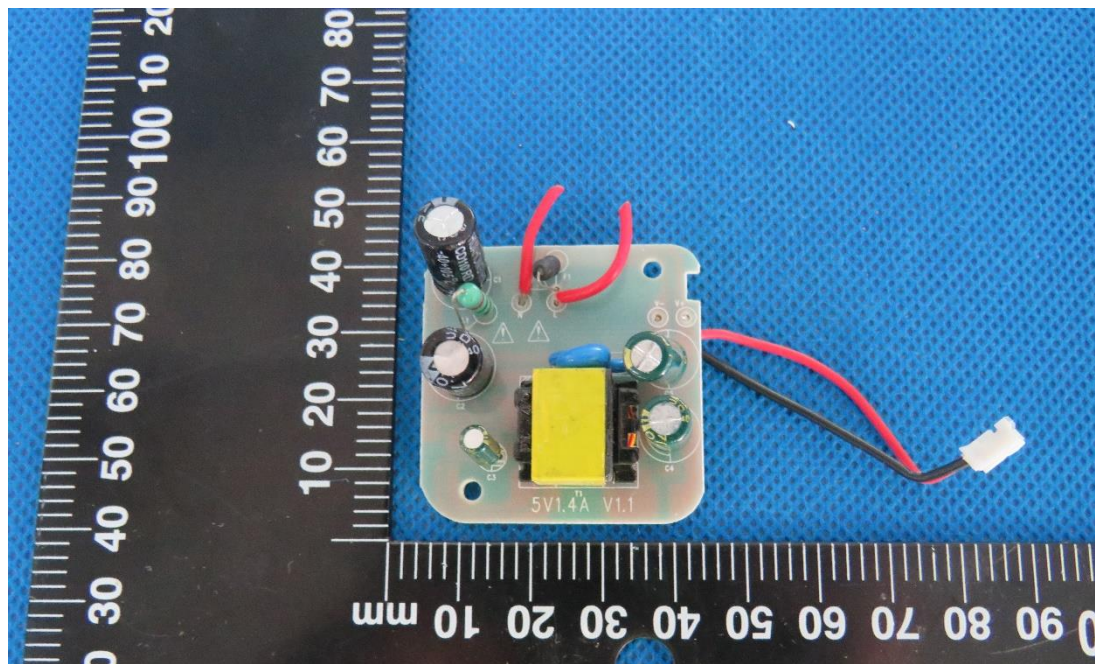

Product Name: WIFI REPEATER

Test Model No.: KP300

EUT Constructional Details

Internal Photo

Fig.1

Fig.2

Fig.3

Fig.4