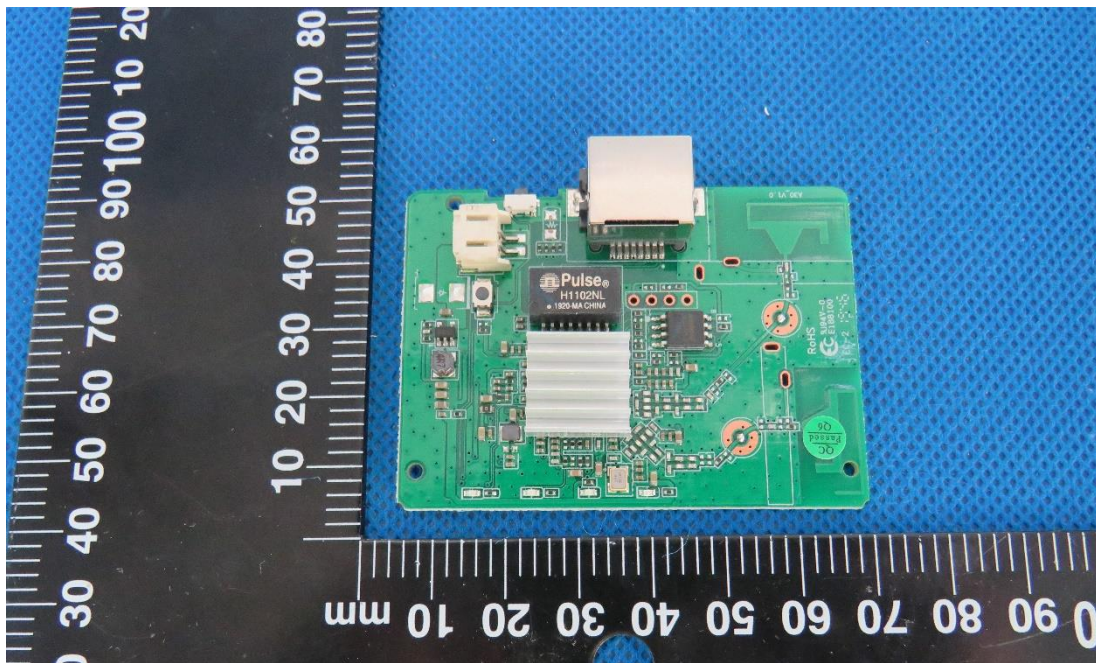

Product Name: WIFI REPEATER

Test Model No.: KP300

EUT Constructional Details

Internal Photo

Fig.1

Fig.2

Fig.3

Fig.4