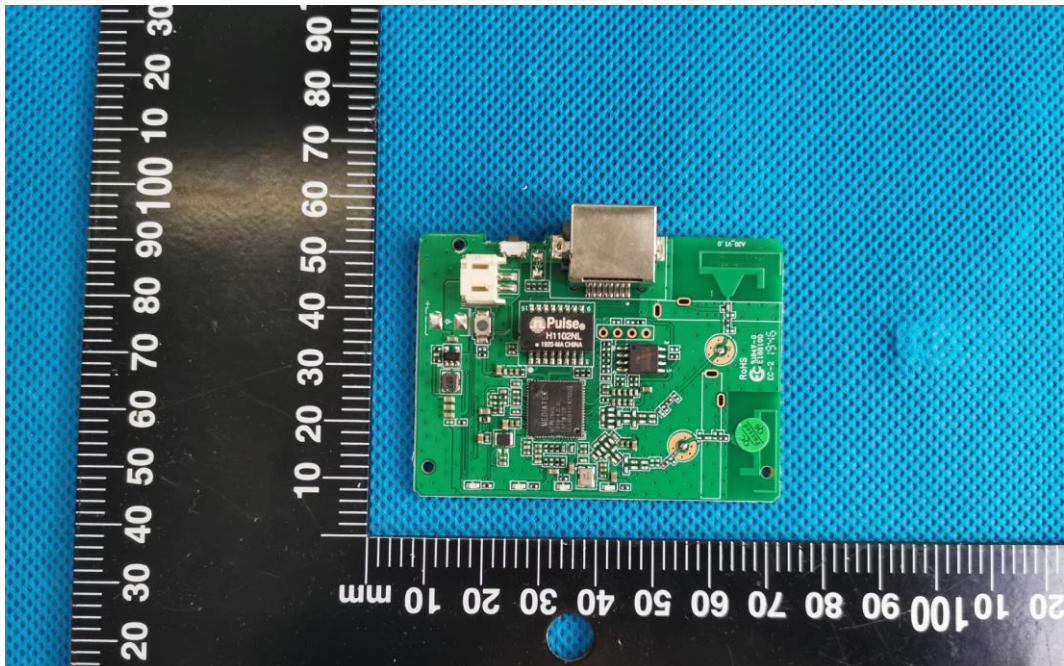

Product Name: WIFI REPEATER

Test Model No.: KP300

EUT Constructional Details

Internal Photo

Fig.1

Fig.2

Fig.3

Fig.4