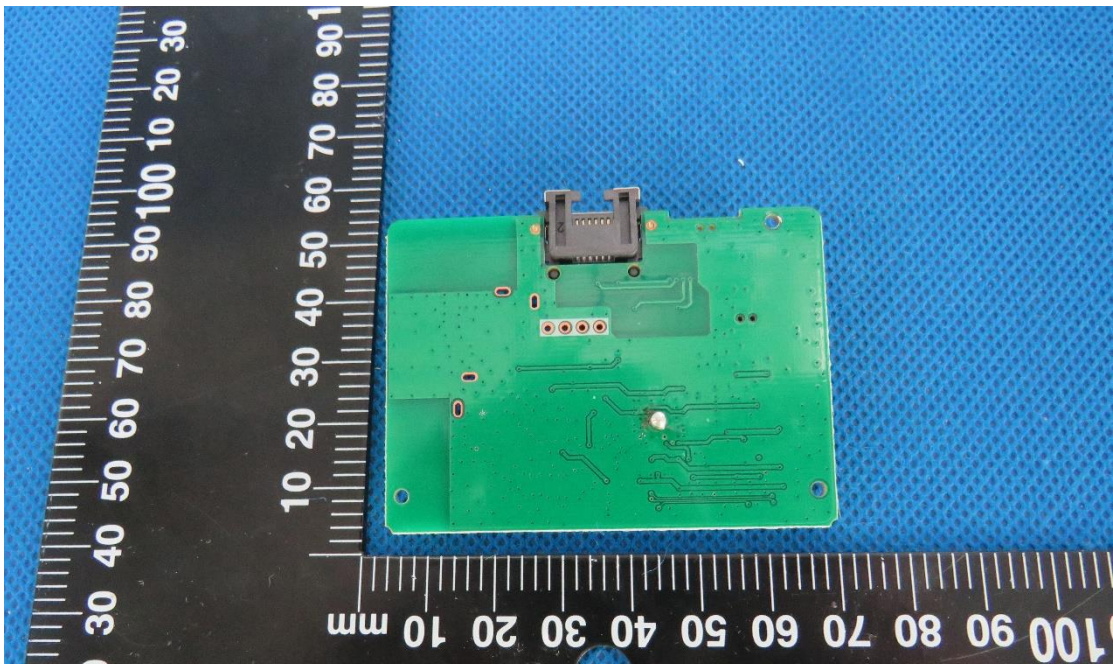

Product Name: WIFI REPEATER

Test Model No.: KP300

EUT Constructional Details

Internal Photo

Fig.1

Fig.2

Fig.3

Fig.4