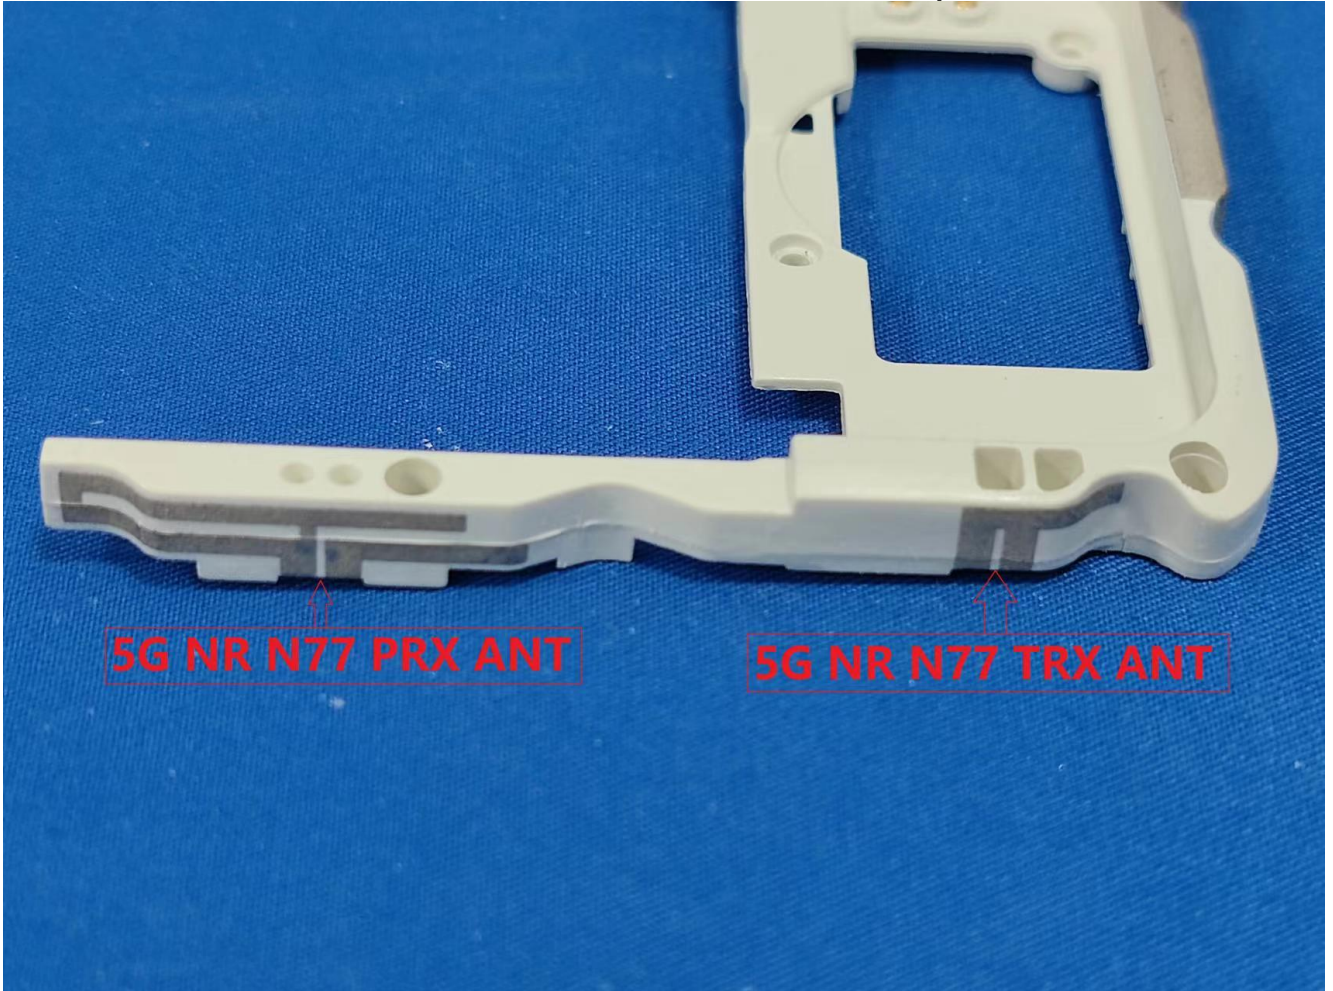

EUT Photos (Model: conquest-S20)

EUT Antenna Locations

SAR Test Setup Photos

Head

Right Cheek

Right Tilted

Left Cheek

Left Tilted

Body

Front side (10mm)

Back side(10mm)

Left side(10mm)

Right side(10mm)

Top side(10mm)

Bottom side(10mm)