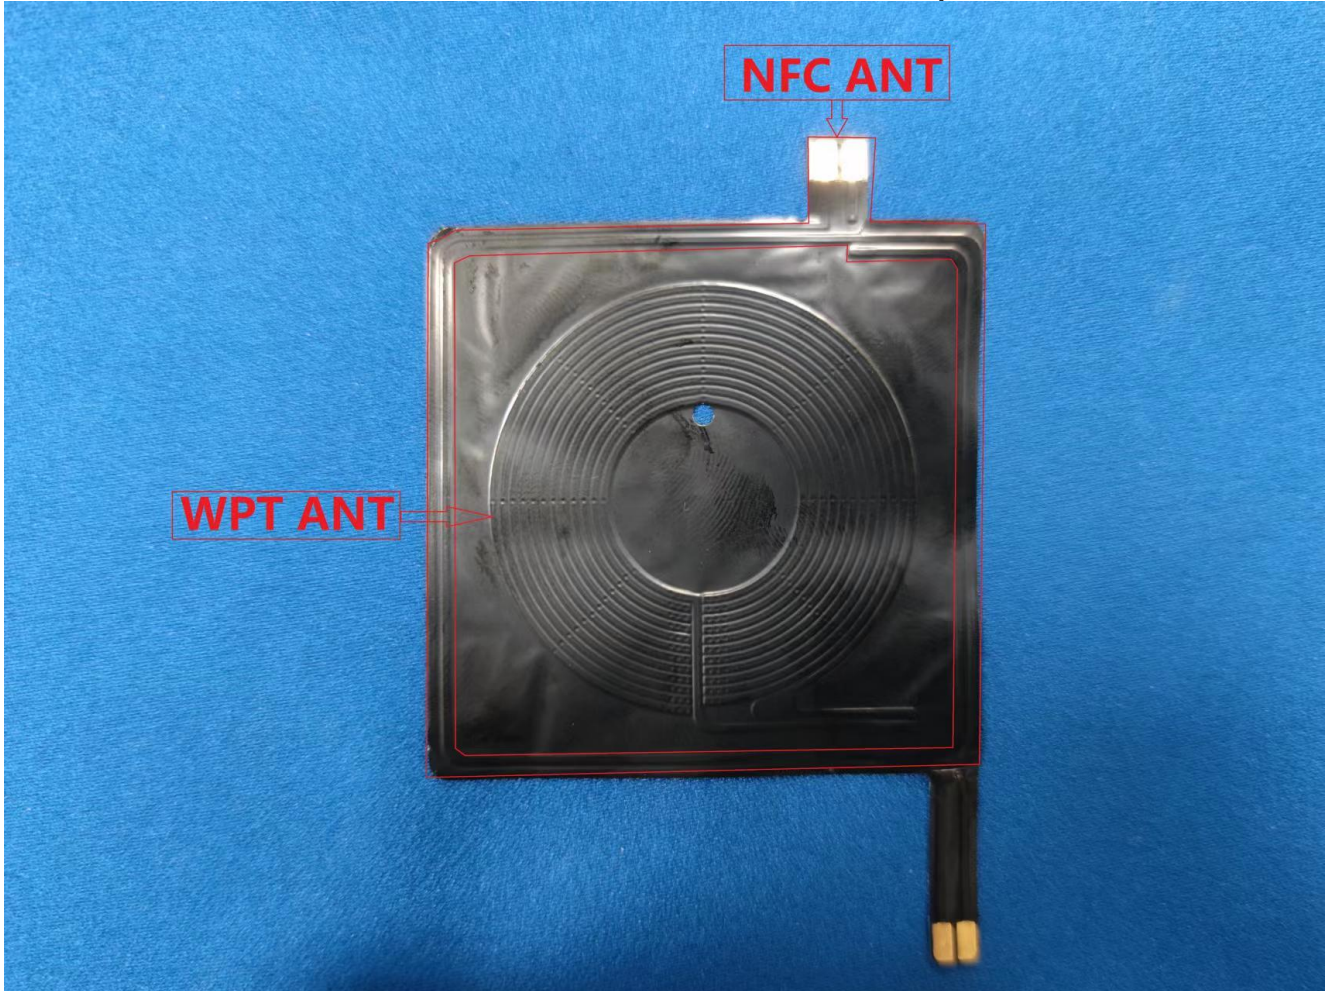

EUT Photos (Model: conquest-S20)

EUT Antenna Locations

SAR Test Setup Photos

Head

Right Cheek

Right Tilted

Left Cheek

Left Tilted

Body

Front side (10mm)

Back side(10mm)

Left side(10mm)

Right side(10mm)

Top side(10mm)

Bottom side(10mm)