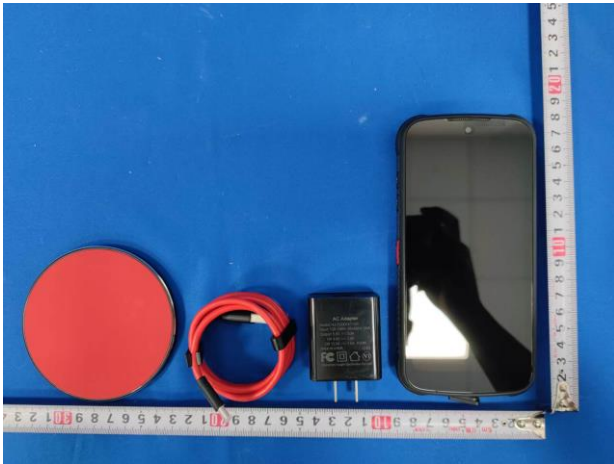

EUT Photos (Model: conquest-S20)

EUT Antenna Locations

SAR Test Setup Photos

Head

Right Cheek

Right Tilted

Left Cheek

Left Tilted

Body

Front side (10mm)

Back side(10mm)

Left side(10mm)

Right side(10mm)

Top side(10mm)

Bottom side(10mm)